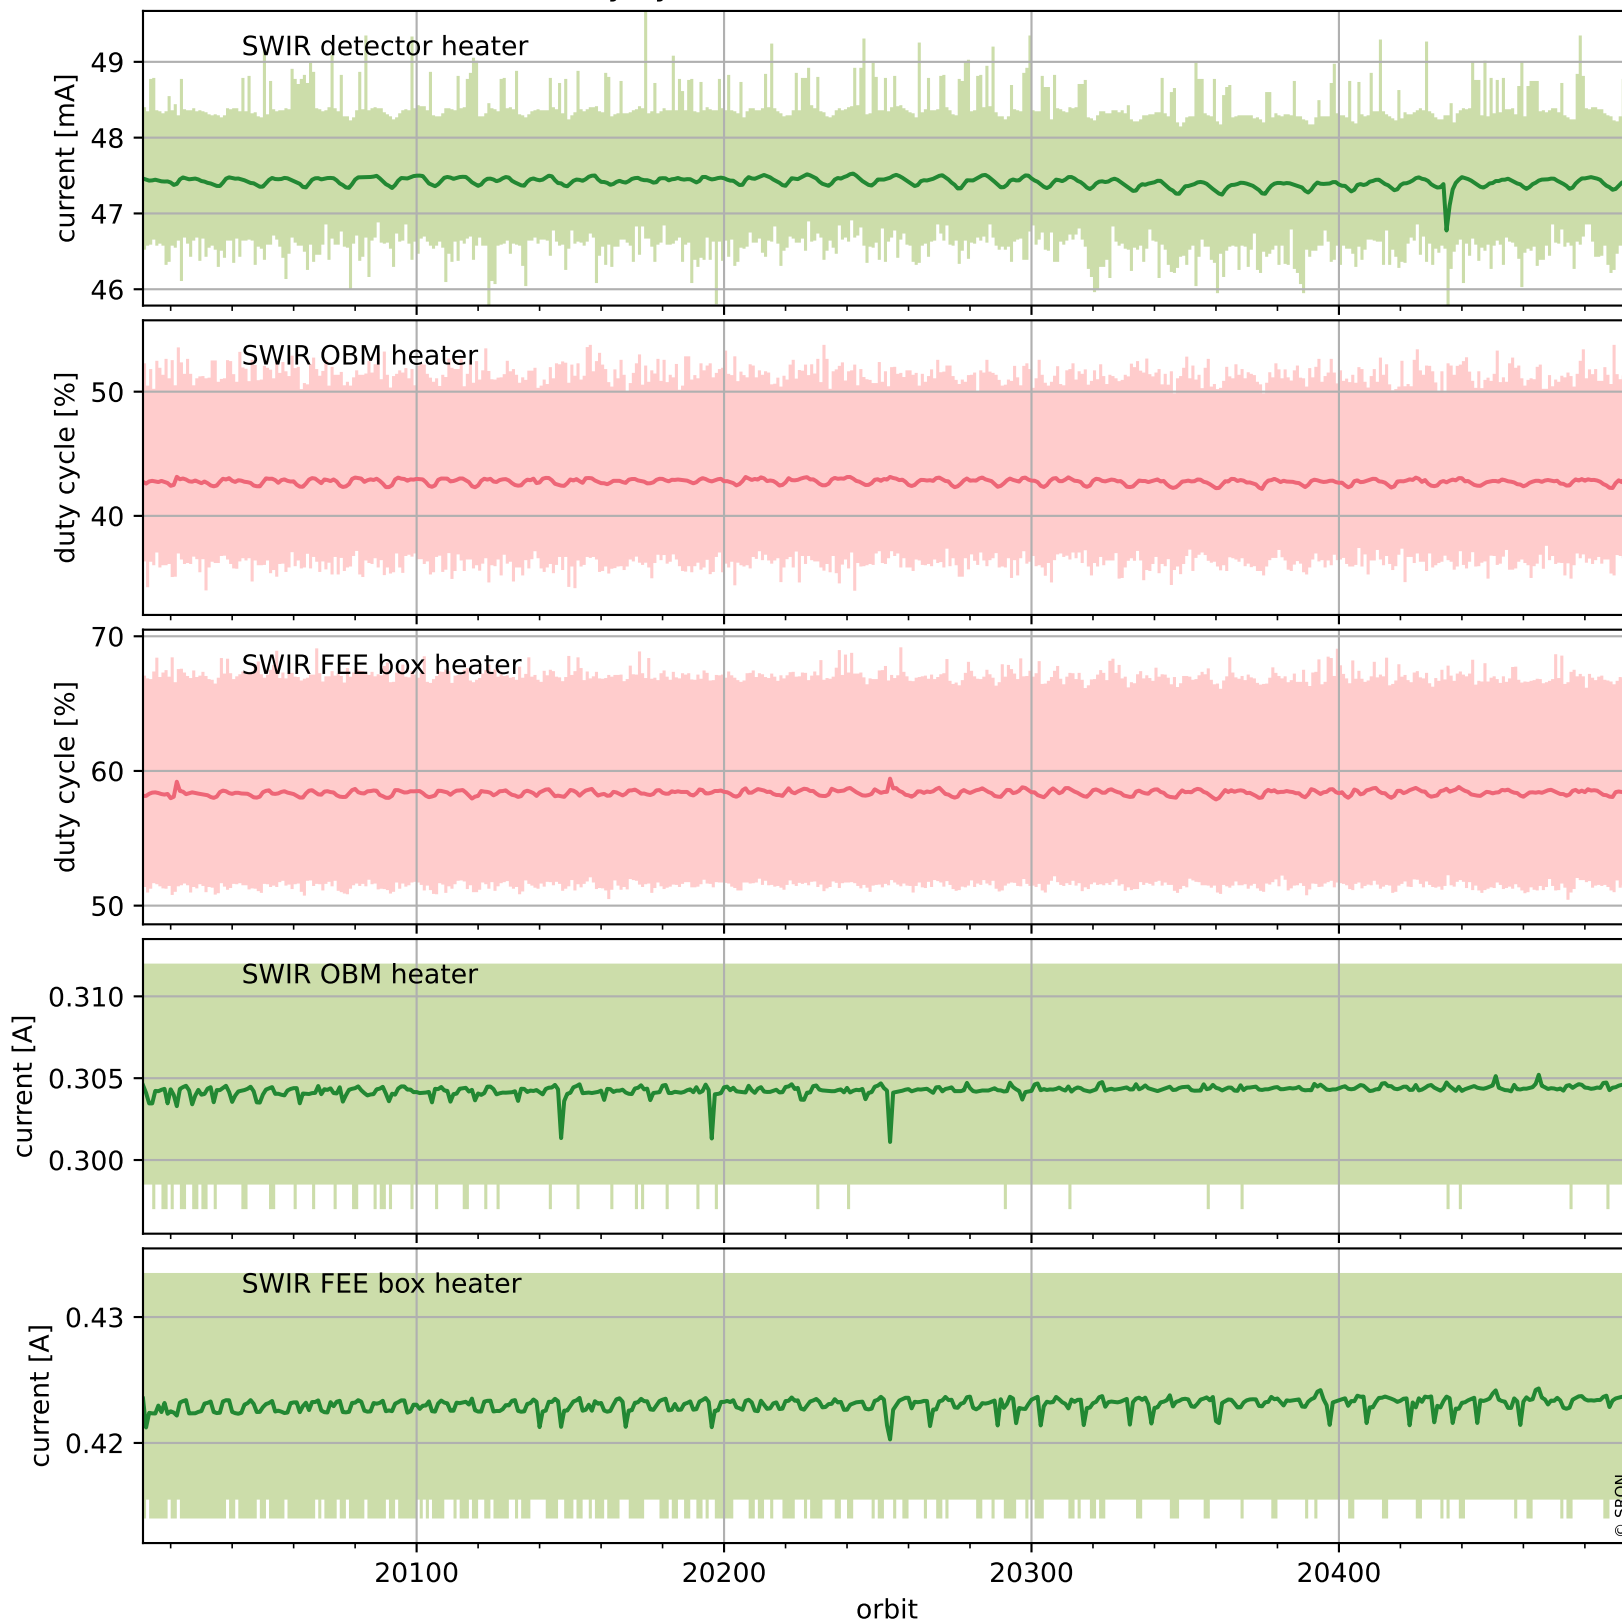

Tropomi SWIR housekeeping data

orbits : [20482, 20495]
coverage : 2021-09-26 / 2021-09-27
created : 2023-08-21T09:18:02

Temperature of sensors relevant for SWIR (one day)

Tropomi SWIR housekeeping data

orbits : [20011, 20495]
coverage : 2021-08-23 / 2021-09-27
created : 2023-08-21T09:18:02

Temperature of sensors relevant for SWIR (last month)

Tropomi SWIR housekeeping data

orbits : [20482, 20495]
coverage : 2021-09-26 / 2021-09-27
created : 2023-08-21T09:18:03

Current and duty cycle of 3 heaters relevant for SWIR (one day)

Tropomi SWIR housekeeping data

orbits : [20011, 20495]
coverage : 2021-08-23 / 2021-09-27
created : 2023-08-21T09:18:03

Current and duty cycle of 3 heaters relevant for SWIR (last month)

Tropomi SWIR housekeeping data

orbits : [20482, 20495]
coverage : 2021-09-26 / 2021-09-27
created : 2023-08-21T09:18:03

Temperature of sensors at the SWIR front-end electronics (one day)

Tropomi SWIR housekeeping data

orbits : [20011, 20495]
coverage : 2021-08-23 / 2021-09-27
created : 2023-08-21T09:18:04