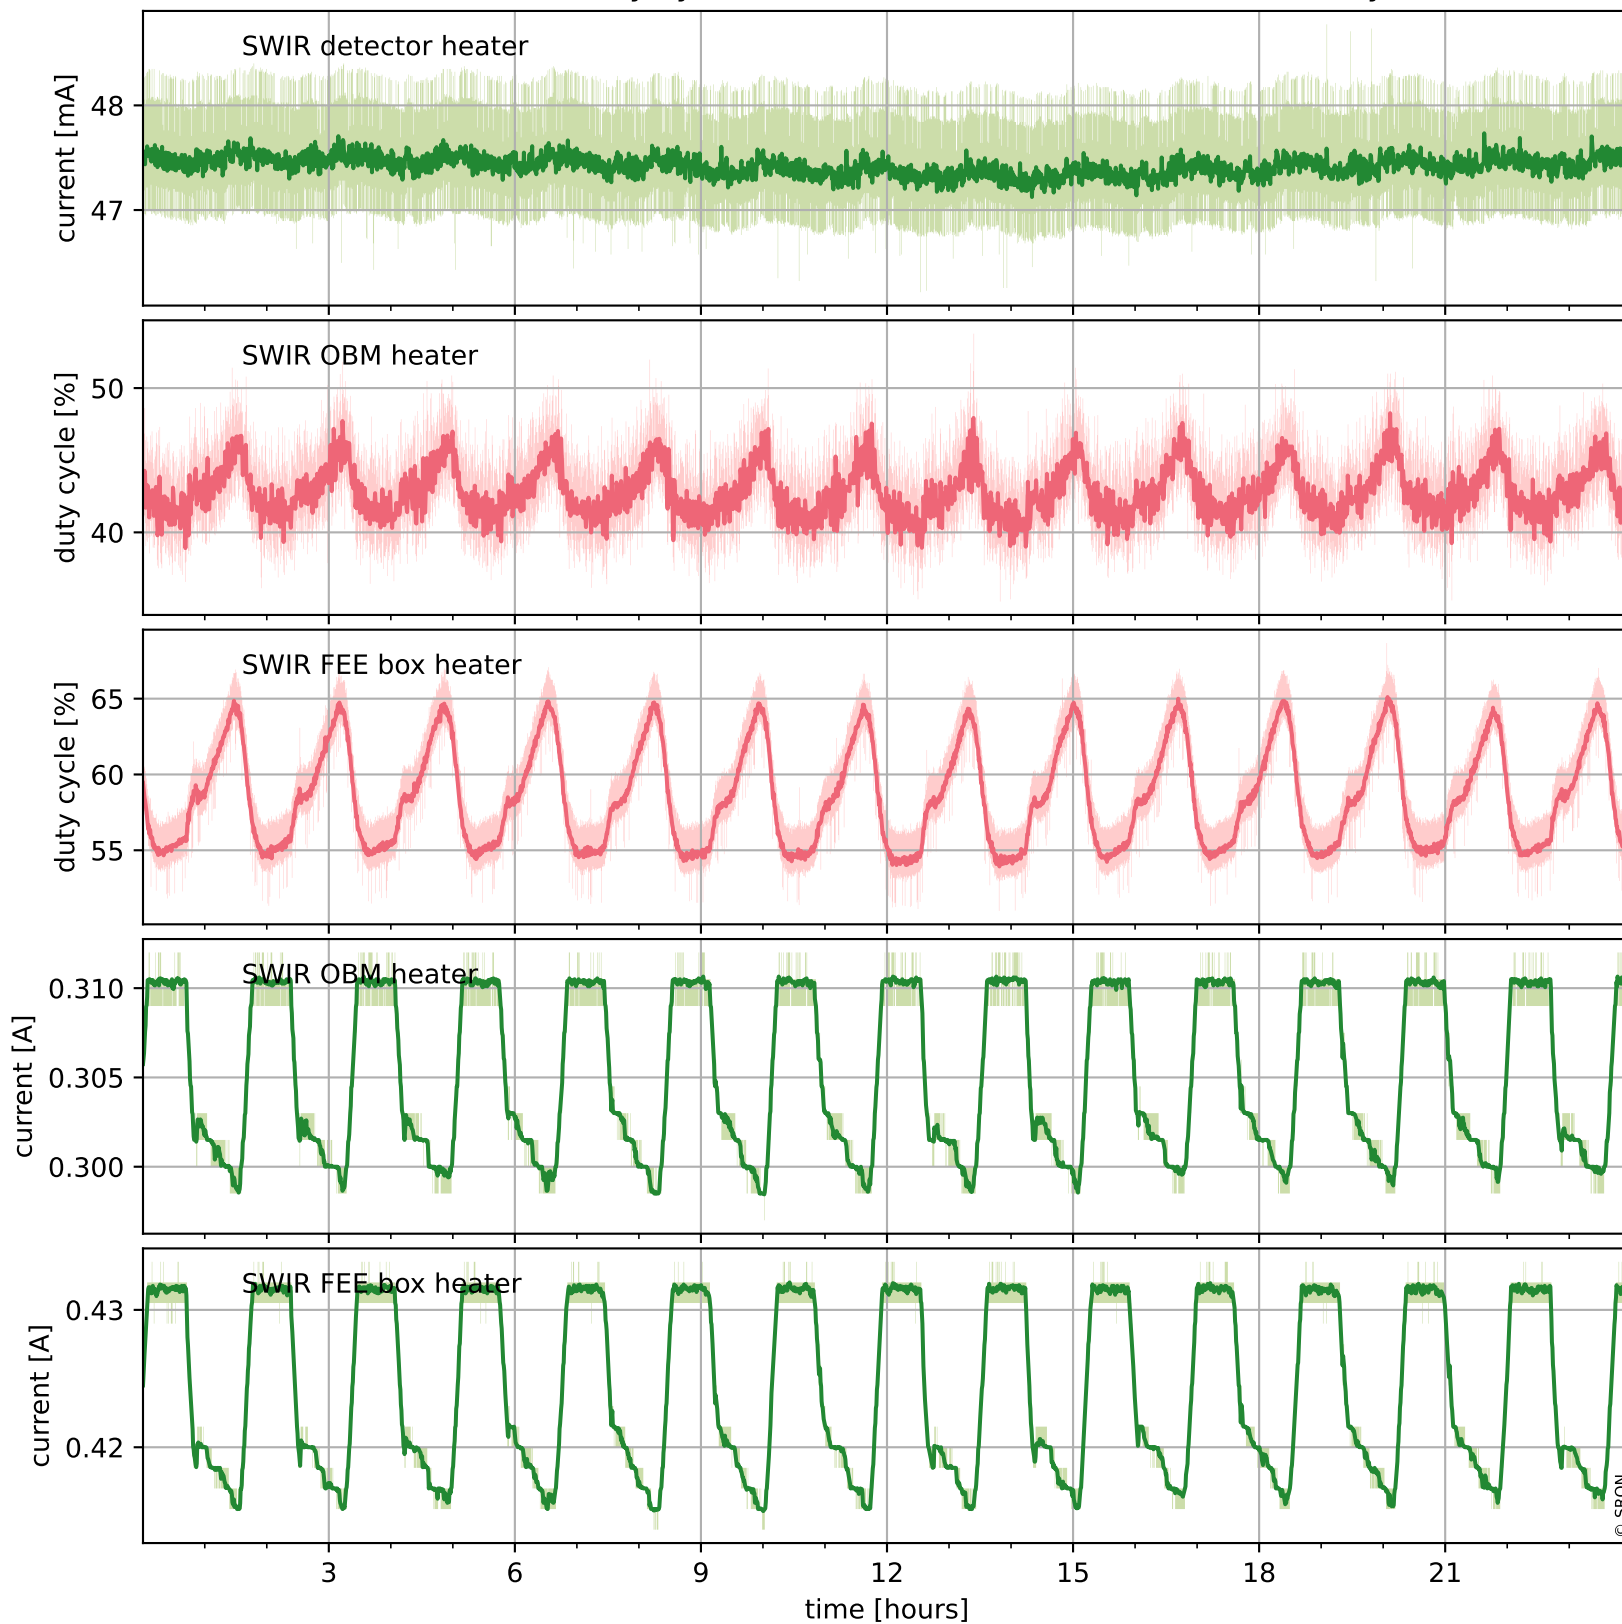

Tropomi SWIR housekeeping data

orbits : [20482, 20495]
coverage : 2021-09-26 / 2021-09-27
created : 2023-08-21T09:18:02

Temperature of sensors relevant for SWIR (one day)

Tropomi SWIR housekeeping data

orbits : [20011, 20495]
coverage : 2021-08-23 / 2021-09-27
created : 2023-08-21T09:18:02

Temperature of sensors relevant for SWIR (last month)

Tropomi SWIR housekeeping data

orbits : [20482, 20495]
coverage : 2021-09-26 / 2021-09-27
created : 2023-08-21T09:18:03

Current and duty cycle of 3 heaters relevant for SWIR (one day)

Tropomi SWIR housekeeping data

orbits : [20011, 20495]
coverage : 2021-08-23 / 2021-09-27
created : 2023-08-21T09:18:03

Current and duty cycle of 3 heaters relevant for SWIR (last month)

Tropomi SWIR housekeeping data

orbits : [20482, 20495]
coverage : 2021-09-26 / 2021-09-27
created : 2023-08-21T09:18:03

Temperature of sensors at the SWIR front-end electronics (one day)

Tropomi SWIR housekeeping data

orbits : [20011, 20495]
coverage : 2021-08-23 / 2021-09-27
created : 2023-08-21T09:18:04