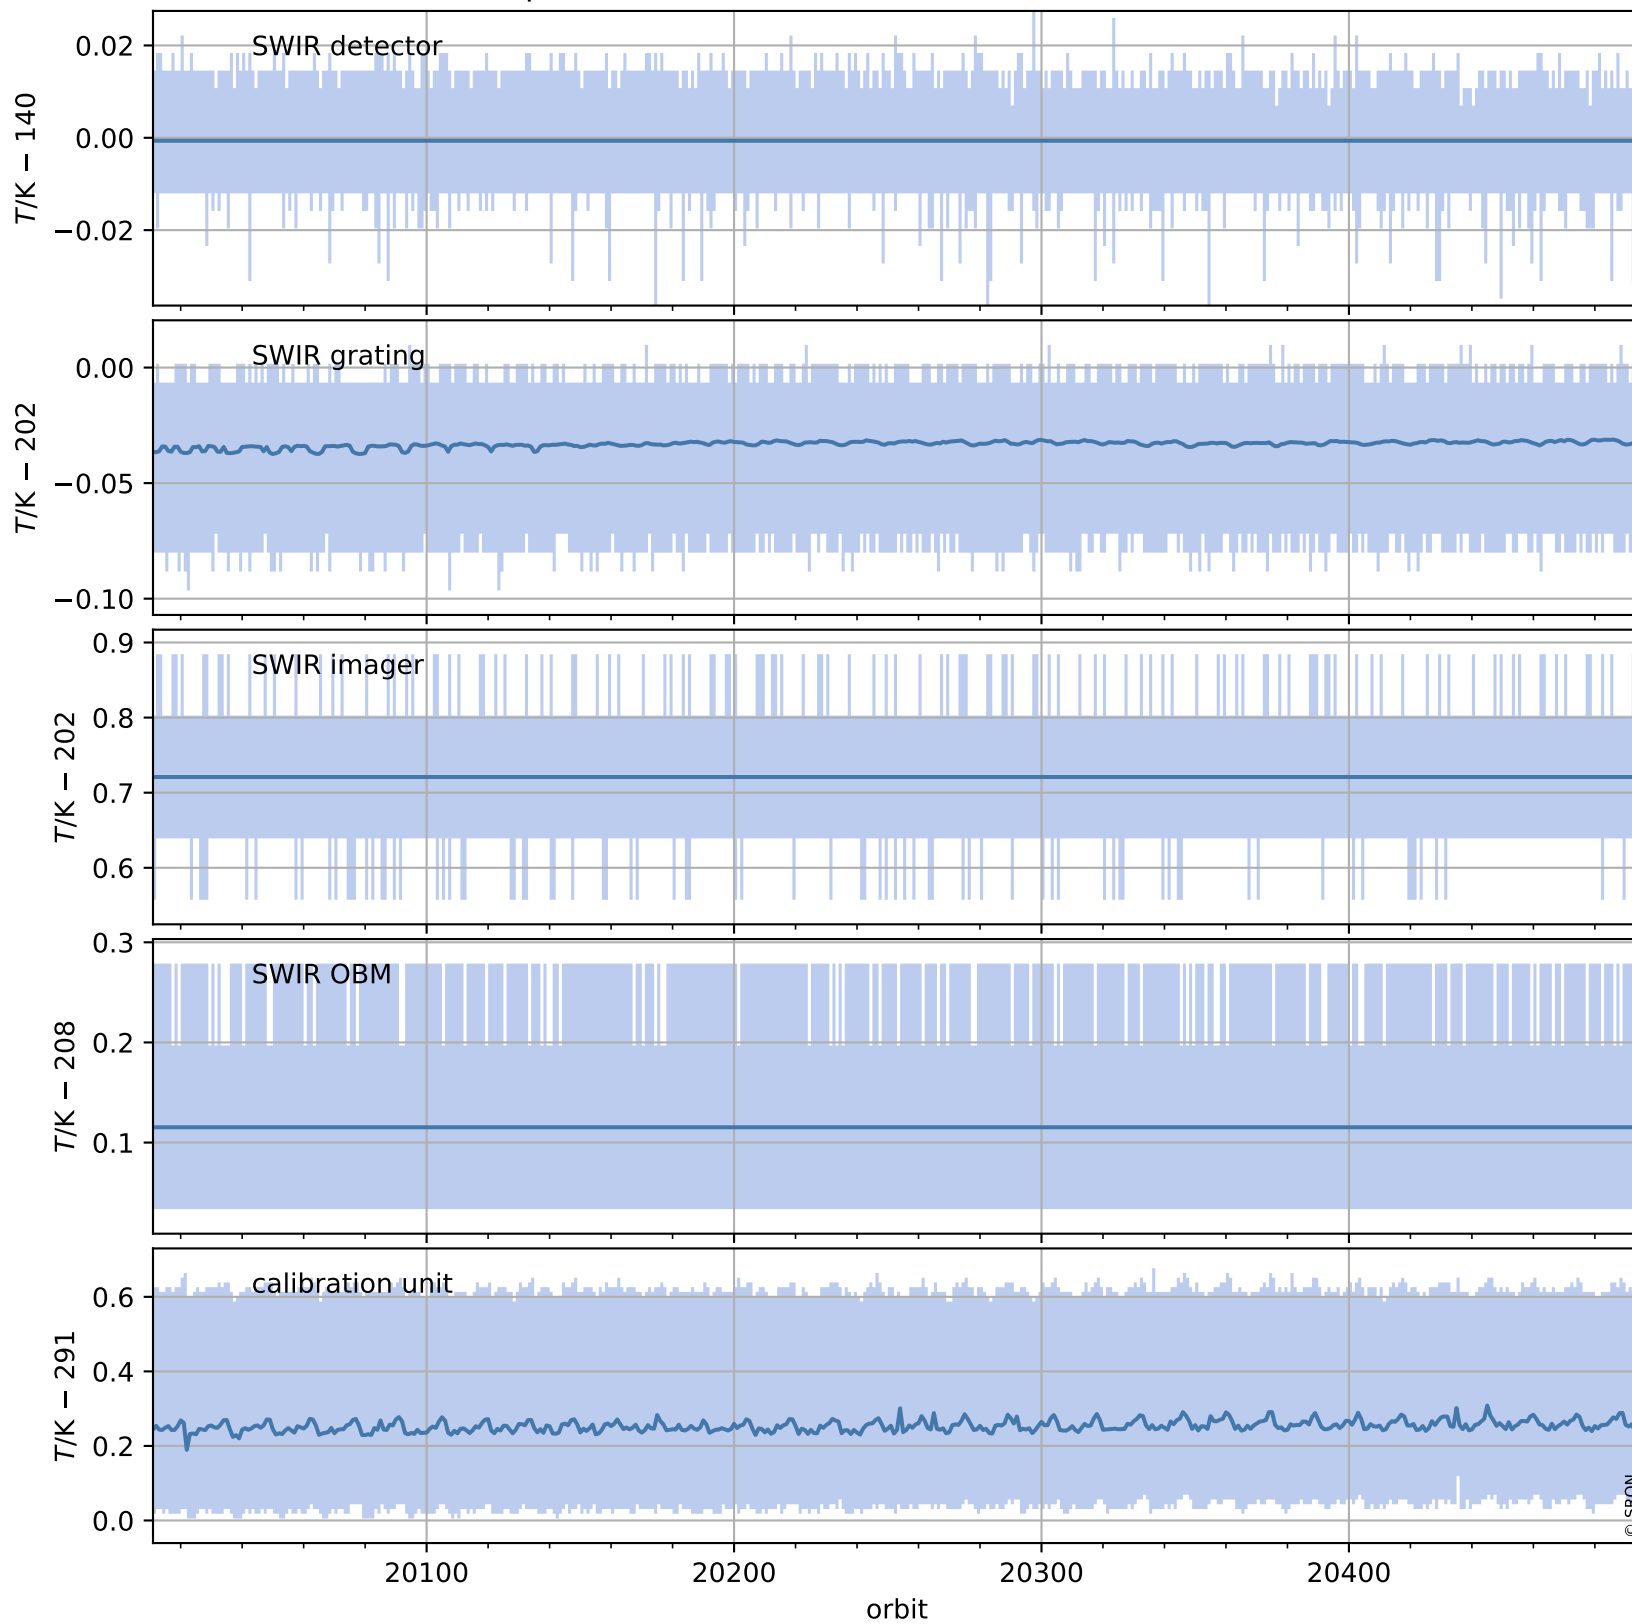

Tropomi SWIR housekeeping data

orbits : [20482, 20495]
coverage : 2021-09-26 / 2021-09-27
created : 2023-08-21T09:18:02

Temperature of sensors relevant for SWIR (one day)

Tropomi SWIR housekeeping data

orbits : [20011, 20495]
coverage : 2021-08-23 / 2021-09-27
created : 2023-08-21T09:18:02

Temperature of sensors relevant for SWIR (last month)

Tropomi SWIR housekeeping data

orbits : [20482, 20495]
coverage : 2021-09-26 / 2021-09-27
created : 2023-08-21T09:18:03

Current and duty cycle of 3 heaters relevant for SWIR (one day)

Tropomi SWIR housekeeping data

orbits : [20011, 20495]
coverage : 2021-08-23 / 2021-09-27
created : 2023-08-21T09:18:03

Current and duty cycle of 3 heaters relevant for SWIR (last month)

Tropomi SWIR housekeeping data

orbits : [20482, 20495]
coverage : 2021-09-26 / 2021-09-27
created : 2023-08-21T09:18:03

Temperature of sensors at the SWIR front-end electronics (one day)

Tropomi SWIR housekeeping data

orbits : [20011, 20495]
coverage : 2021-08-23 / 2021-09-27
created : 2023-08-21T09:18:04