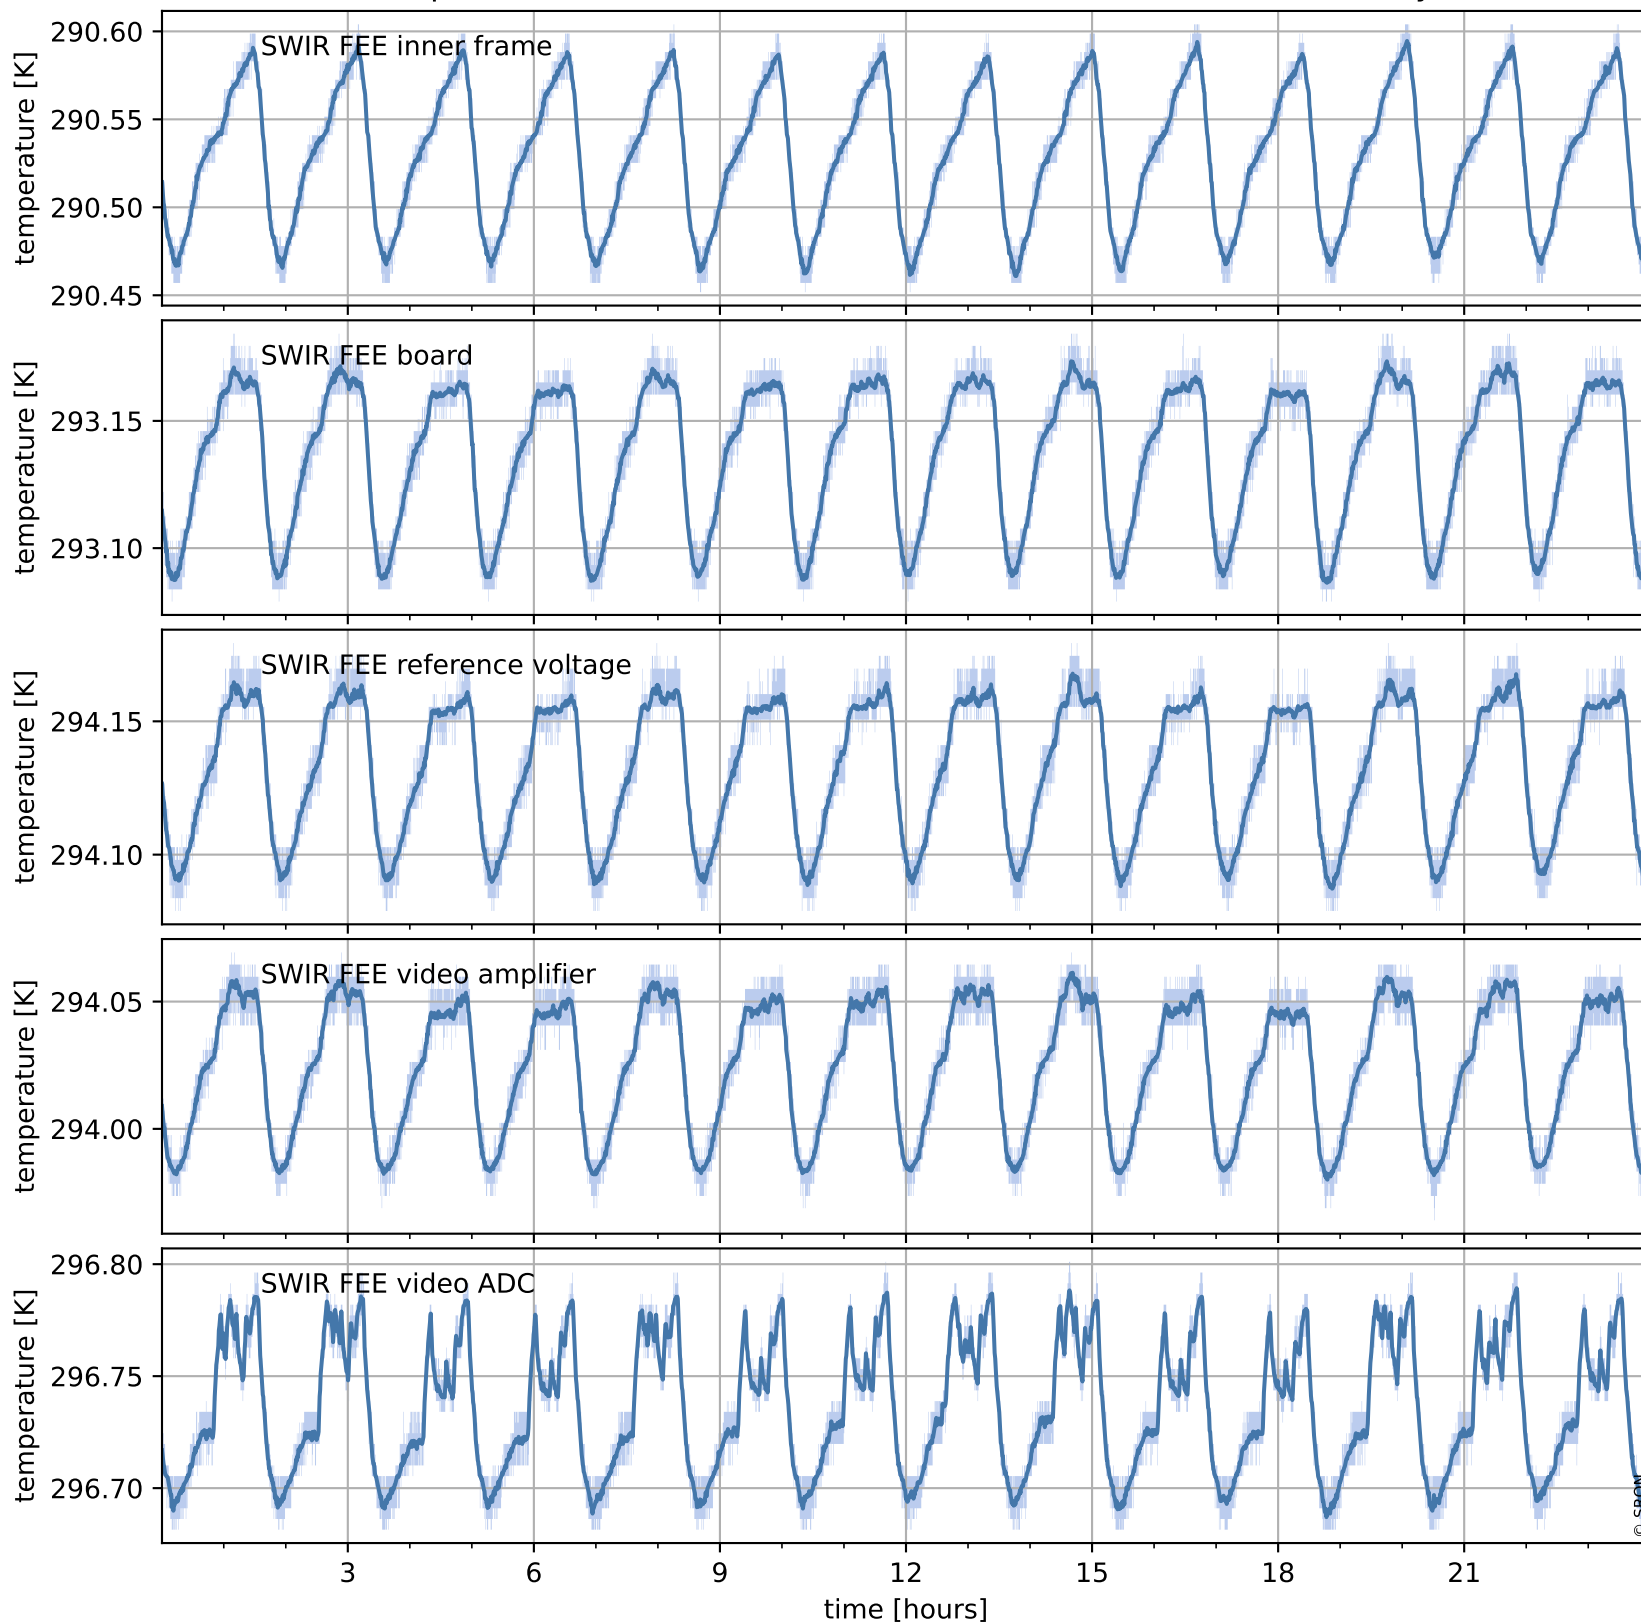

Tropomi SWIR housekeeping data

orbits : [20482, 20495]
coverage : 2021-09-26 / 2021-09-27
created : 2023-08-21T09:18:02

Temperature of sensors relevant for SWIR (one day)

Tropomi SWIR housekeeping data

orbits : [20011, 20495]
coverage : 2021-08-23 / 2021-09-27
created : 2023-08-21T09:18:02

Temperature of sensors relevant for SWIR (last month)

Tropomi SWIR housekeeping data

orbits : [20482, 20495]
coverage : 2021-09-26 / 2021-09-27
created : 2023-08-21T09:18:03

Current and duty cycle of 3 heaters relevant for SWIR (one day)

Tropomi SWIR housekeeping data

orbits : [20011, 20495]
coverage : 2021-08-23 / 2021-09-27
created : 2023-08-21T09:18:03

Current and duty cycle of 3 heaters relevant for SWIR (last month)

Tropomi SWIR housekeeping data

orbits : [20482, 20495]
coverage : 2021-09-26 / 2021-09-27
created : 2023-08-21T09:18:03

Temperature of sensors at the SWIR front-end electronics (one day)

Tropomi SWIR housekeeping data

orbits : [20011, 20495]
coverage : 2021-08-23 / 2021-09-27
created : 2023-08-21T09:18:04