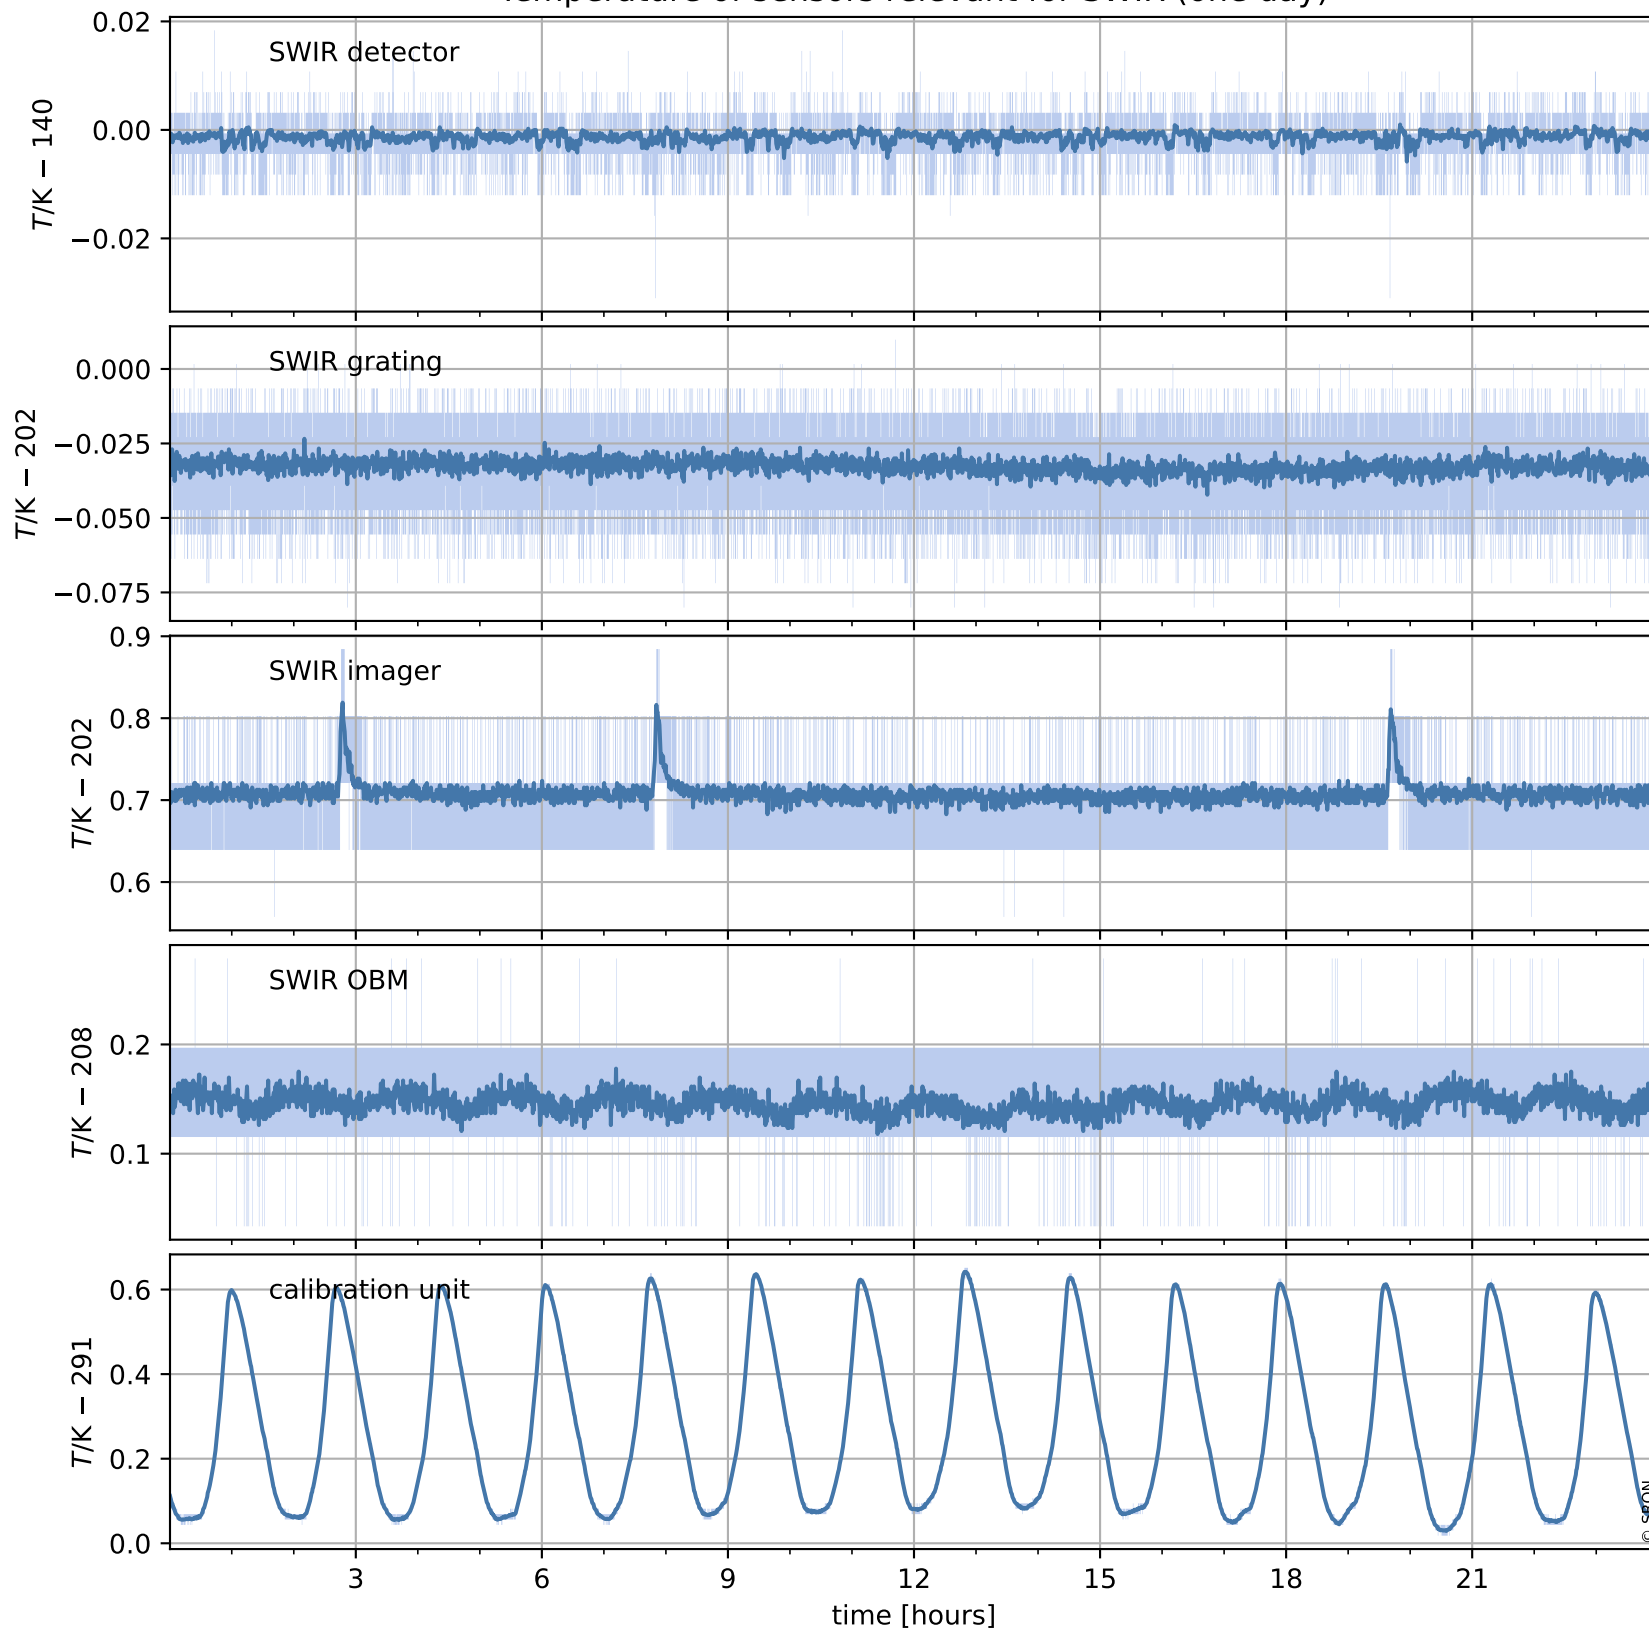

Tropomi SWIR housekeeping data

orbits : [20482, 20495]
coverage : 2021-09-26 / 2021-09-27
created : 2023-08-21T09:18:02

Temperature of sensors relevant for SWIR (one day)

Tropomi SWIR housekeeping data

orbits : [20011, 20495]
coverage : 2021-08-23 / 2021-09-27
created : 2023-08-21T09:18:02

Temperature of sensors relevant for SWIR (last month)

Tropomi SWIR housekeeping data

orbits : [20482, 20495]
coverage : 2021-09-26 / 2021-09-27
created : 2023-08-21T09:18:03

Current and duty cycle of 3 heaters relevant for SWIR (one day)

Tropomi SWIR housekeeping data

orbits : [20011, 20495]
coverage : 2021-08-23 / 2021-09-27
created : 2023-08-21T09:18:03

Current and duty cycle of 3 heaters relevant for SWIR (last month)

Tropomi SWIR housekeeping data