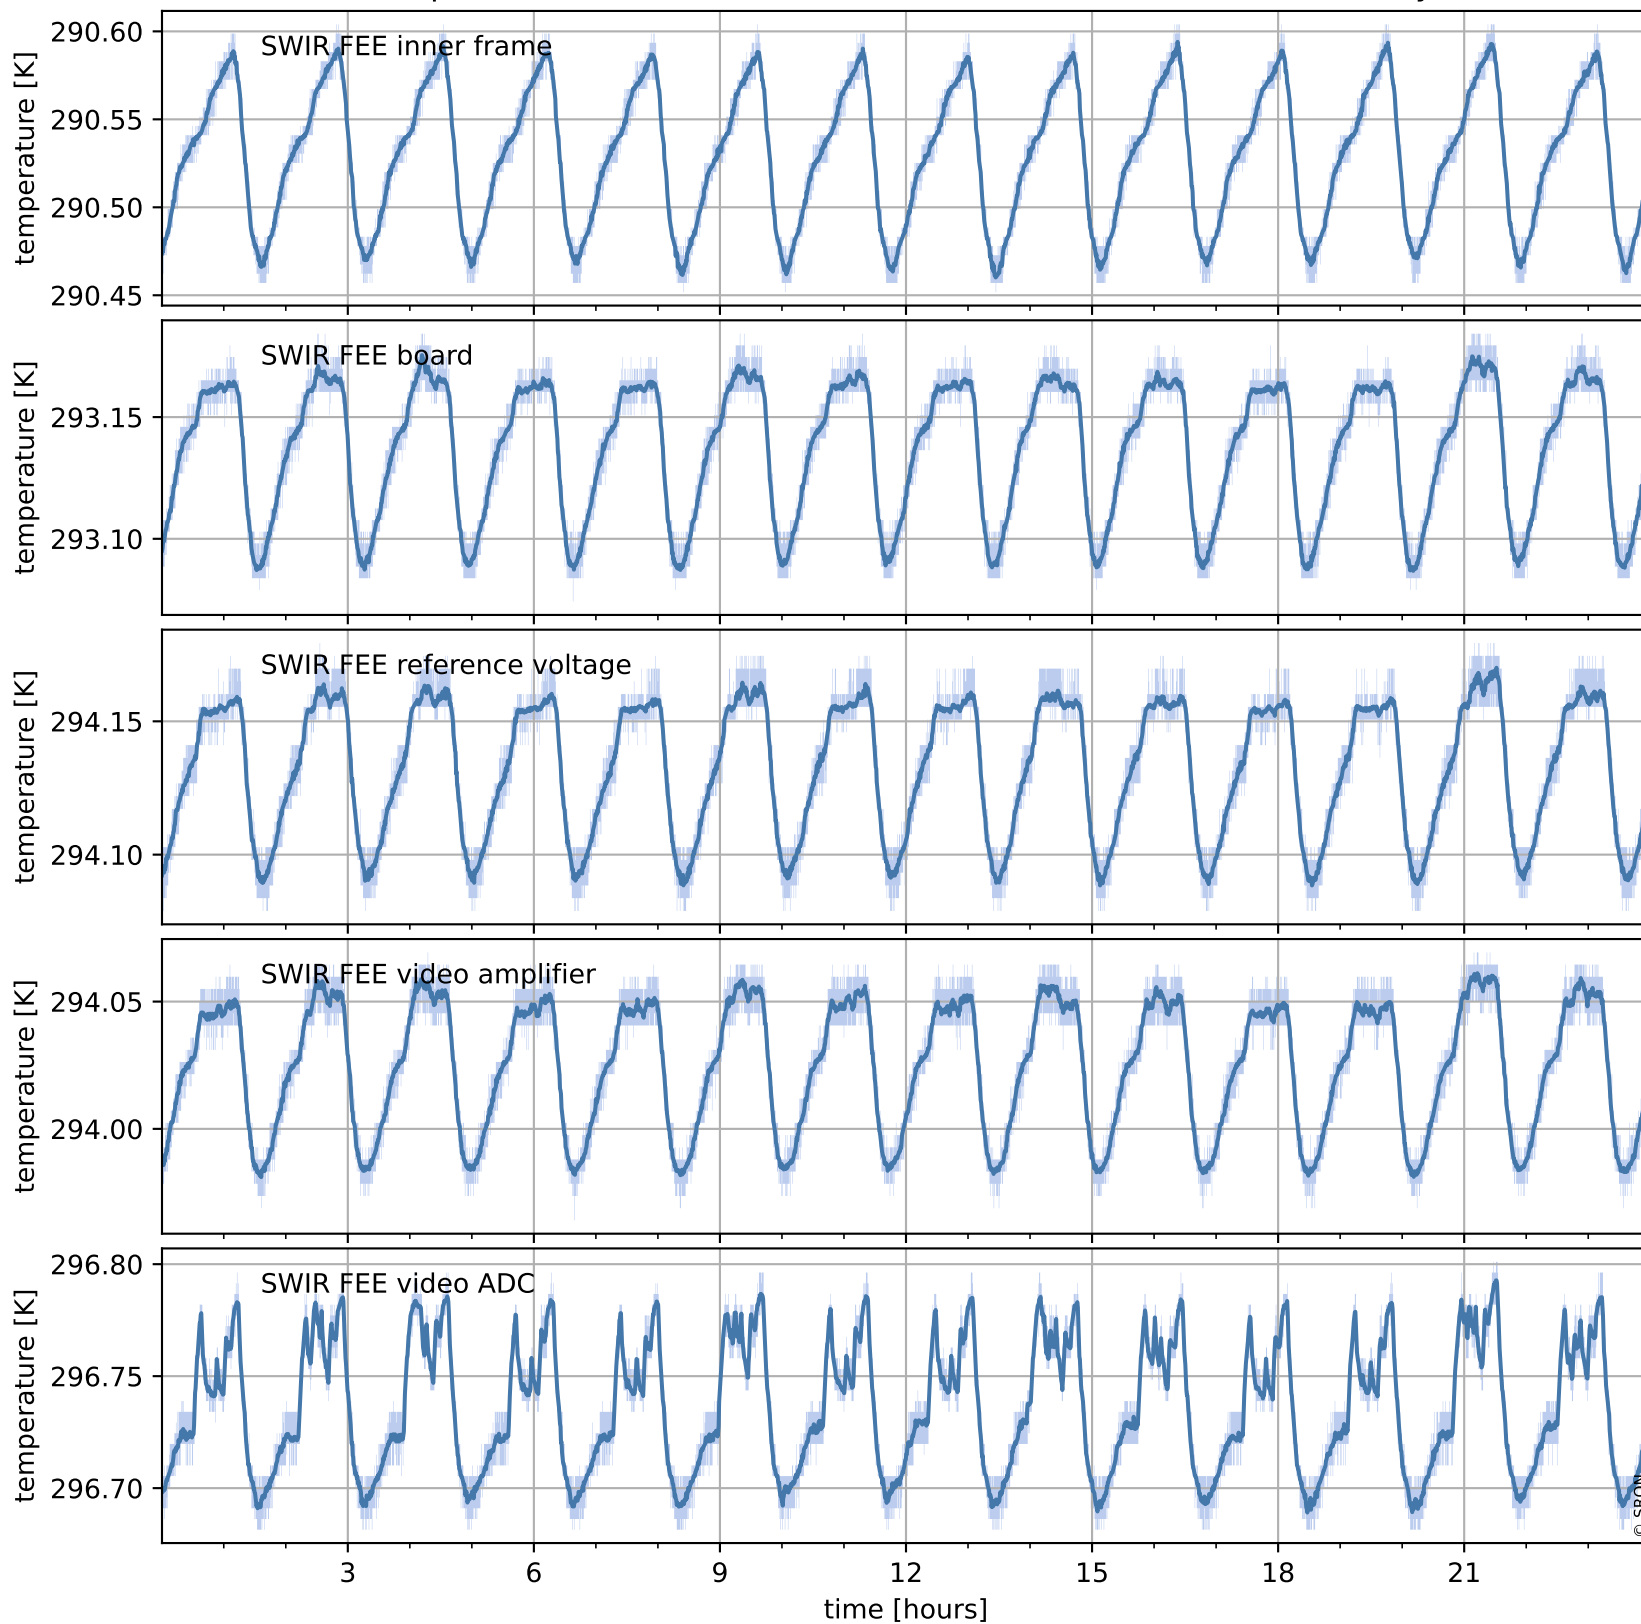

Tropomi SWIR housekeeping data

orbits : [20496, 20509]
coverage : 2021-09-27 / 2021-09-28
created : 2023-08-21T09:18:04

Temperature of sensors relevant for SWIR (one day)

Tropomi SWIR housekeeping data

orbits : [20025, 20509]
coverage : 2021-08-24 / 2021-09-28
created : 2023-08-21T09:18:05

Temperature of sensors relevant for SWIR (last month)

Tropomi SWIR housekeeping data

orbits : [20496, 20509]
coverage : 2021-09-27 / 2021-09-28
created : 2023-08-21T09:18:05

Current and duty cycle of 3 heaters relevant for SWIR (one day)

Tropomi SWIR housekeeping data

orbits : [20025, 20509]
coverage : 2021-08-24 / 2021-09-28
created : 2023-08-21T09:18:05

Current and duty cycle of 3 heaters relevant for SWIR (last month)

Tropomi SWIR housekeeping data

orbits : [20496, 20509]
coverage : 2021-09-27 / 2021-09-28
created : 2023-08-21T09:18:06

Temperature of sensors at the SWIR front-end electronics (one day)

Tropomi SWIR housekeeping data

orbits : [20025, 20509]
coverage : 2021-08-24 / 2021-09-28
created : 2023-08-21T09:18:06