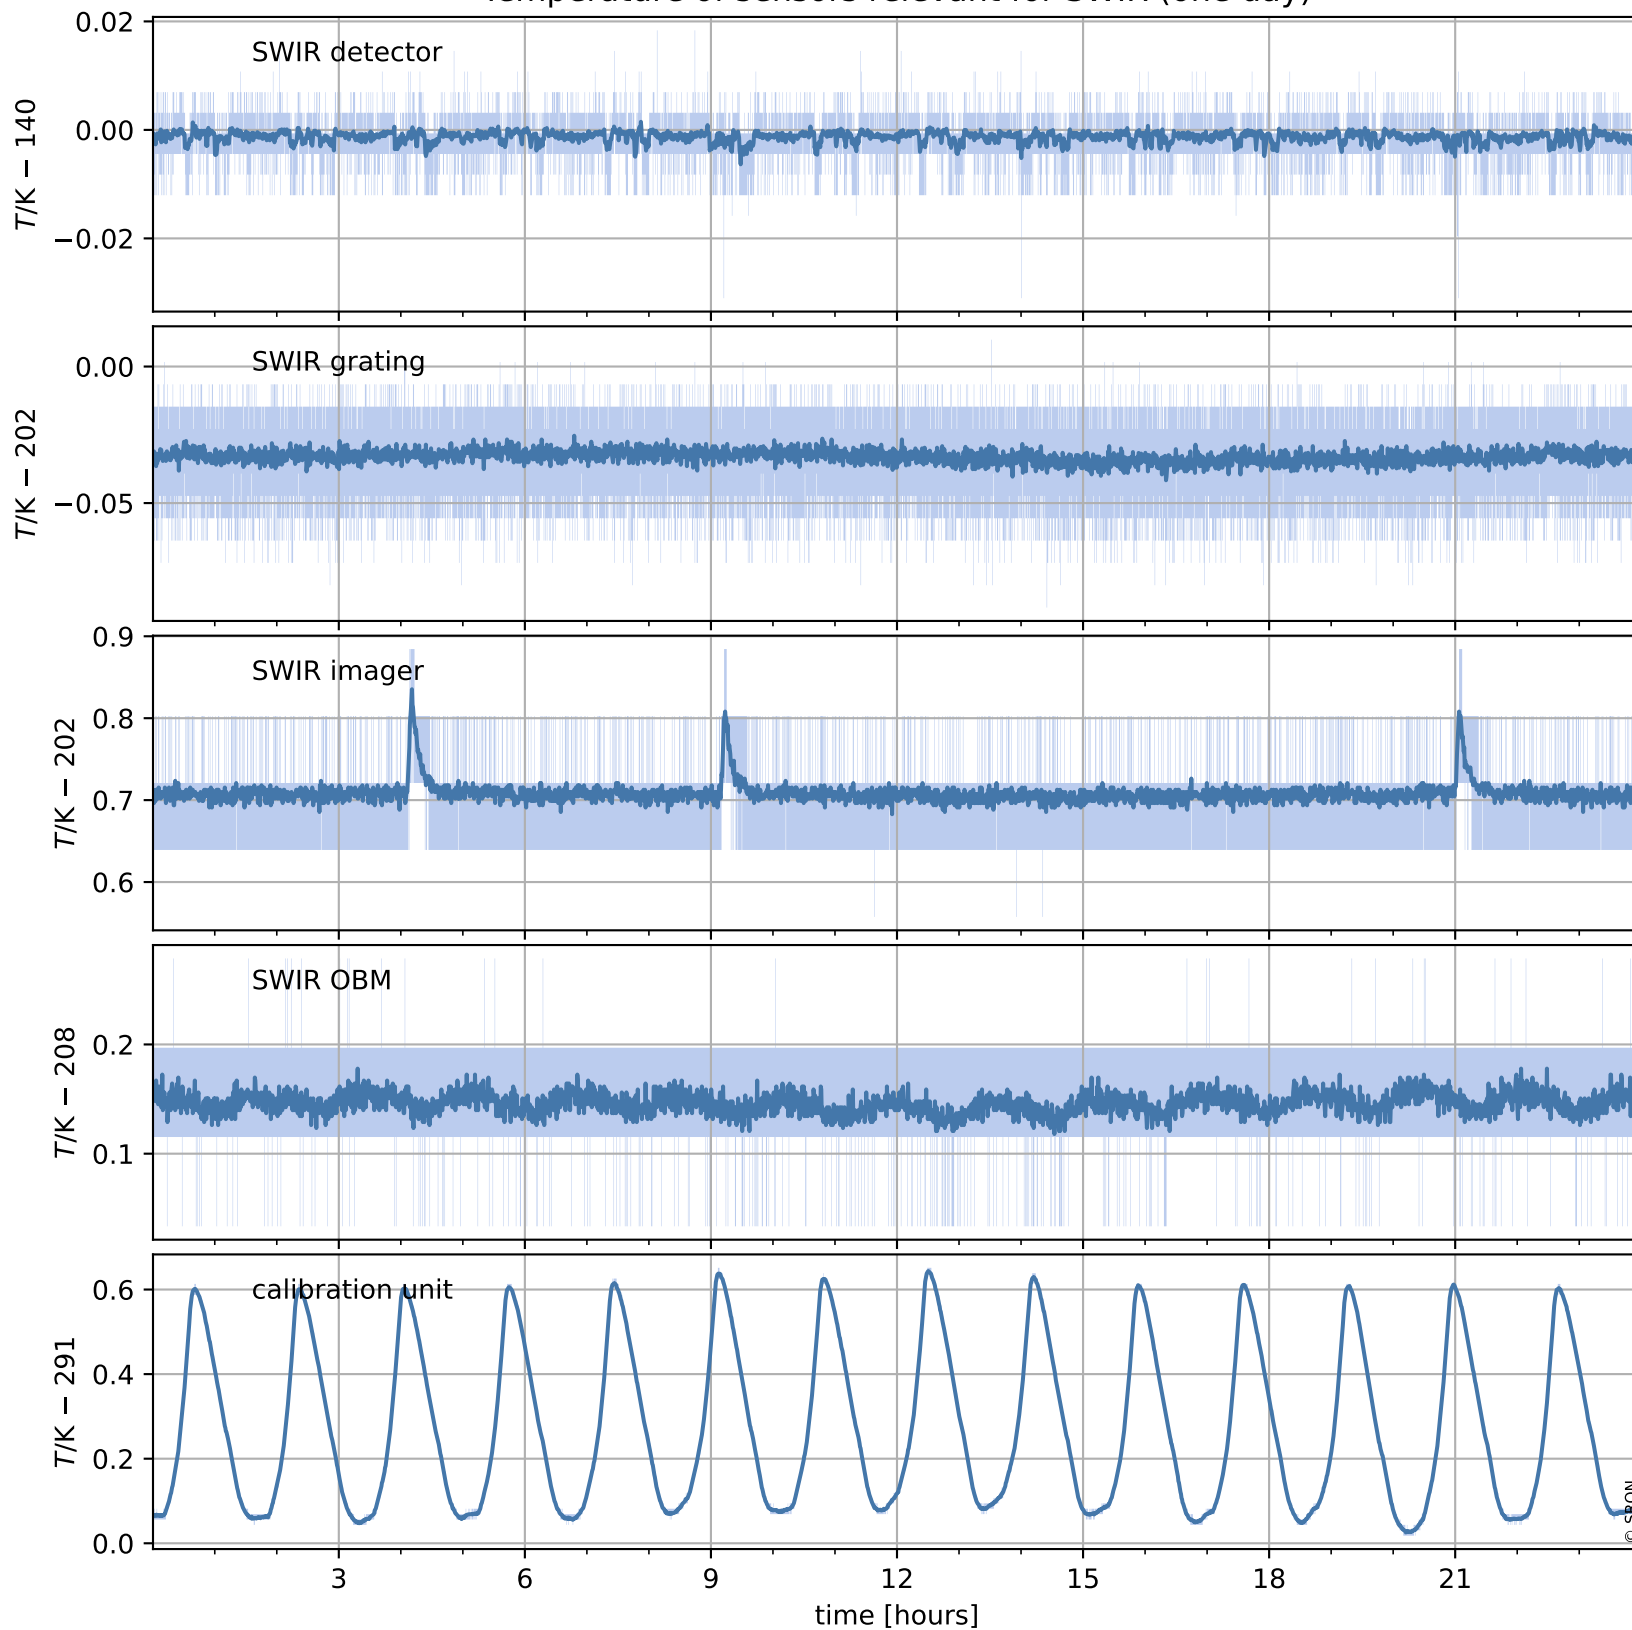

Tropomi SWIR housekeeping data

orbits : [20496, 20509]
coverage : 2021-09-27 / 2021-09-28
created : 2023-08-21T09:18:04

Temperature of sensors relevant for SWIR (one day)

Tropomi SWIR housekeeping data

orbits : [20025, 20509]
coverage : 2021-08-24 / 2021-09-28
created : 2023-08-21T09:18:05

Temperature of sensors relevant for SWIR (last month)

Tropomi SWIR housekeeping data

orbits : [20496, 20509]
coverage : 2021-09-27 / 2021-09-28
created : 2023-08-21T09:18:05

Current and duty cycle of 3 heaters relevant for SWIR (one day)

Tropomi SWIR housekeeping data

orbits : [20025, 20509]
coverage : 2021-08-24 / 2021-09-28
created : 2023-08-21T09:18:05

Current and duty cycle of 3 heaters relevant for SWIR (last month)

Tropomi SWIR housekeeping data

orbits : [20496, 20509]
coverage : 2021-09-27 / 2021-09-28
created : 2023-08-21T09:18:06

Temperature of sensors at the SWIR front-end electronics (one day)

Tropomi SWIR housekeeping data

orbits : [20025, 20509]
coverage : 2021-08-24 / 2021-09-28
created : 2023-08-21T09:18:06