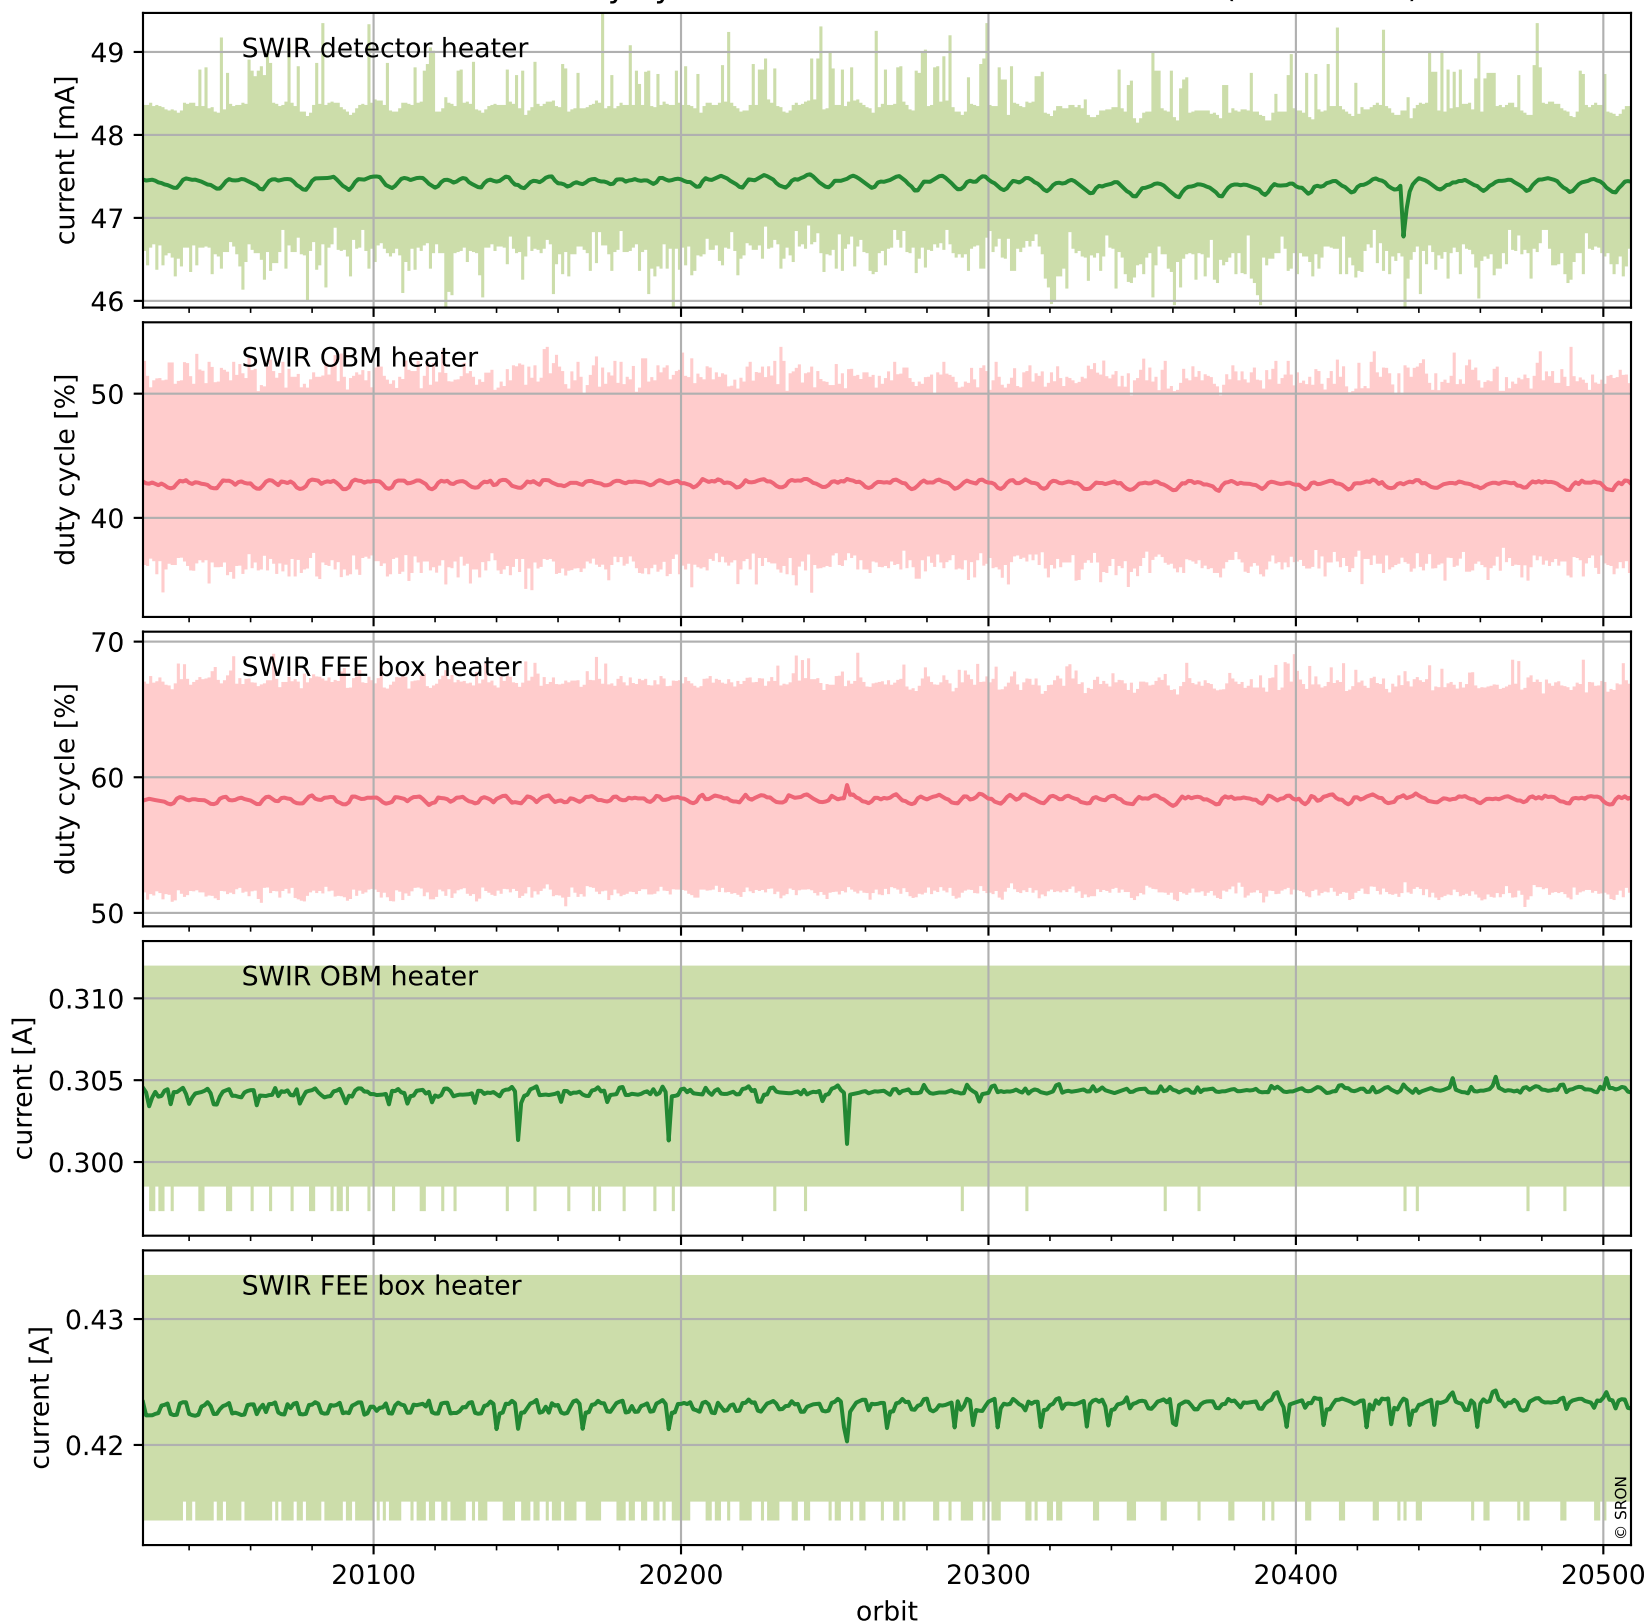

Tropomi SWIR housekeeping data

orbits : [20496, 20509]
coverage : 2021-09-27 / 2021-09-28
created : 2023-08-21T09:18:04

Temperature of sensors relevant for SWIR (one day)

Tropomi SWIR housekeeping data

orbits : [20025, 20509]
coverage : 2021-08-24 / 2021-09-28
created : 2023-08-21T09:18:05

Temperature of sensors relevant for SWIR (last month)

Tropomi SWIR housekeeping data

orbits : [20496, 20509]
coverage : 2021-09-27 / 2021-09-28
created : 2023-08-21T09:18:05

Current and duty cycle of 3 heaters relevant for SWIR (one day)

Tropomi SWIR housekeeping data

orbits : [20025, 20509]
coverage : 2021-08-24 / 2021-09-28
created : 2023-08-21T09:18:05

Current and duty cycle of 3 heaters relevant for SWIR (last month)

Tropomi SWIR housekeeping data

orbits : [20496, 20509]
coverage : 2021-09-27 / 2021-09-28
created : 2023-08-21T09:18:06

Temperature of sensors at the SWIR front-end electronics (one day)

Tropomi SWIR housekeeping data

orbits : [20025, 20509]
coverage : 2021-08-24 / 2021-09-28
created : 2023-08-21T09:18:06