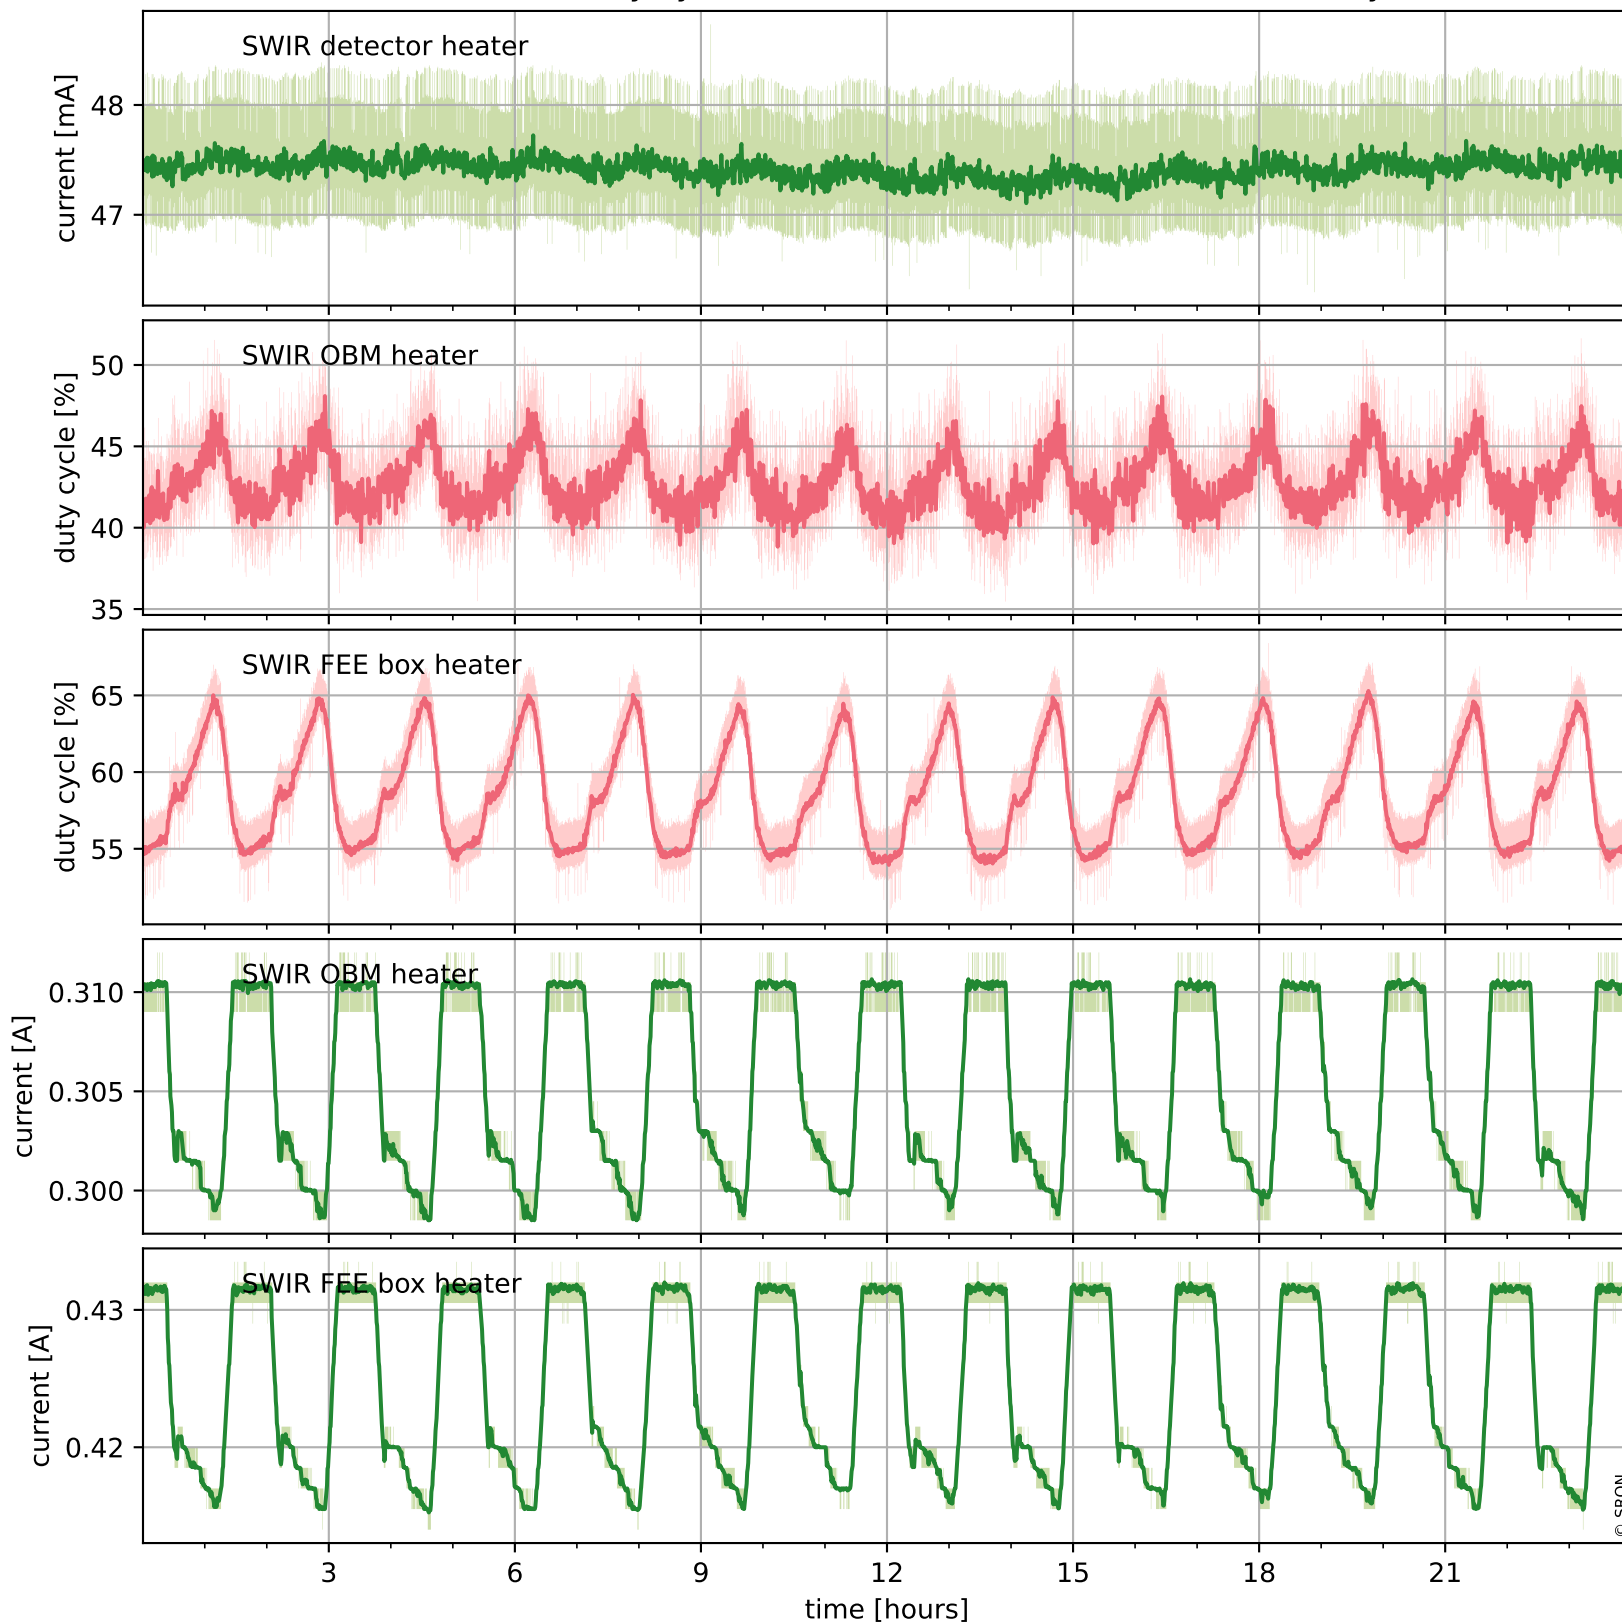

Tropomi SWIR housekeeping data

orbits : [20496, 20509]
coverage : 2021-09-27 / 2021-09-28
created : 2023-08-21T09:18:04

Temperature of sensors relevant for SWIR (one day)

Tropomi SWIR housekeeping data

orbits : [20025, 20509]
coverage : 2021-08-24 / 2021-09-28
created : 2023-08-21T09:18:05

Temperature of sensors relevant for SWIR (last month)

Tropomi SWIR housekeeping data

orbits : [20496, 20509]
coverage : 2021-09-27 / 2021-09-28
created : 2023-08-21T09:18:05

Current and duty cycle of 3 heaters relevant for SWIR (one day)

Tropomi SWIR housekeeping data

orbits : [20025, 20509]
coverage : 2021-08-24 / 2021-09-28
created : 2023-08-21T09:18:05

Current and duty cycle of 3 heaters relevant for SWIR (last month)

Tropomi SWIR housekeeping data

orbits : [20496, 20509]
coverage : 2021-09-27 / 2021-09-28
created : 2023-08-21T09:18:06

Temperature of sensors at the SWIR front-end electronics (one day)

Tropomi SWIR housekeeping data

orbits : [20025, 20509]
coverage : 2021-08-24 / 2021-09-28
created : 2023-08-21T09:18:06