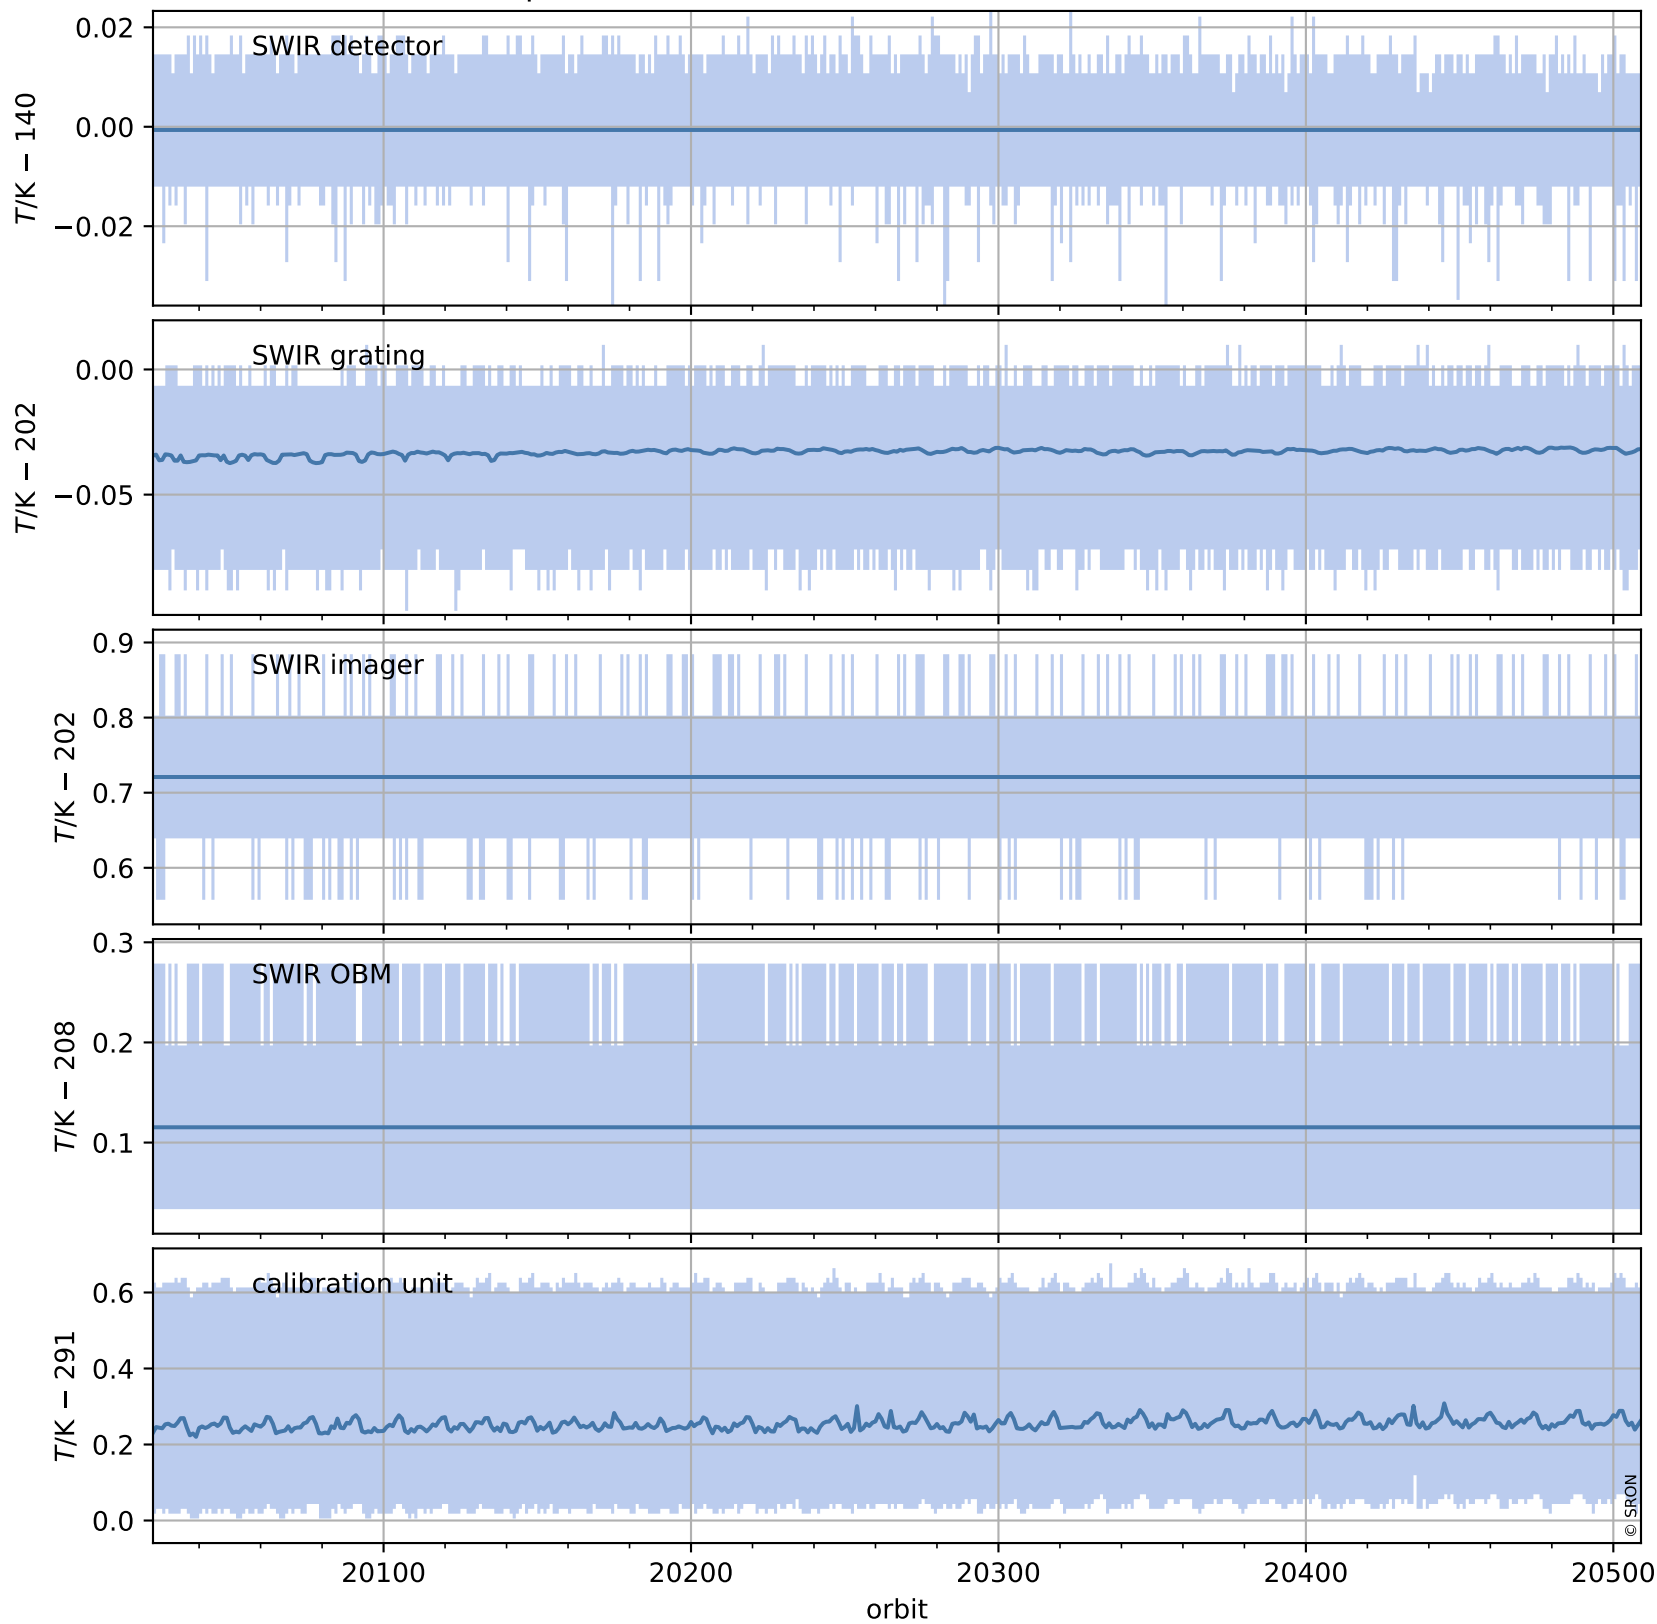

Tropomi SWIR housekeeping data

orbits : [20496, 20509]
coverage : 2021-09-27 / 2021-09-28
created : 2023-08-21T09:18:04

Temperature of sensors relevant for SWIR (one day)

Tropomi SWIR housekeeping data

orbits : [20025, 20509]
coverage : 2021-08-24 / 2021-09-28
created : 2023-08-21T09:18:05

Temperature of sensors relevant for SWIR (last month)

Tropomi SWIR housekeeping data

orbits : [20496, 20509]
coverage : 2021-09-27 / 2021-09-28
created : 2023-08-21T09:18:05

Current and duty cycle of 3 heaters relevant for SWIR (one day)

Tropomi SWIR housekeeping data

orbits : [20025, 20509]
coverage : 2021-08-24 / 2021-09-28
created : 2023-08-21T09:18:05

Current and duty cycle of 3 heaters relevant for SWIR (last month)

Tropomi SWIR housekeeping data

orbits : [20496, 20509]
coverage : 2021-09-27 / 2021-09-28
created : 2023-08-21T09:18:06

Temperature of sensors at the SWIR front-end electronics (one day)

Tropomi SWIR housekeeping data

orbits : [20025, 20509]
coverage : 2021-08-24 / 2021-09-28
created : 2023-08-21T09:18:06