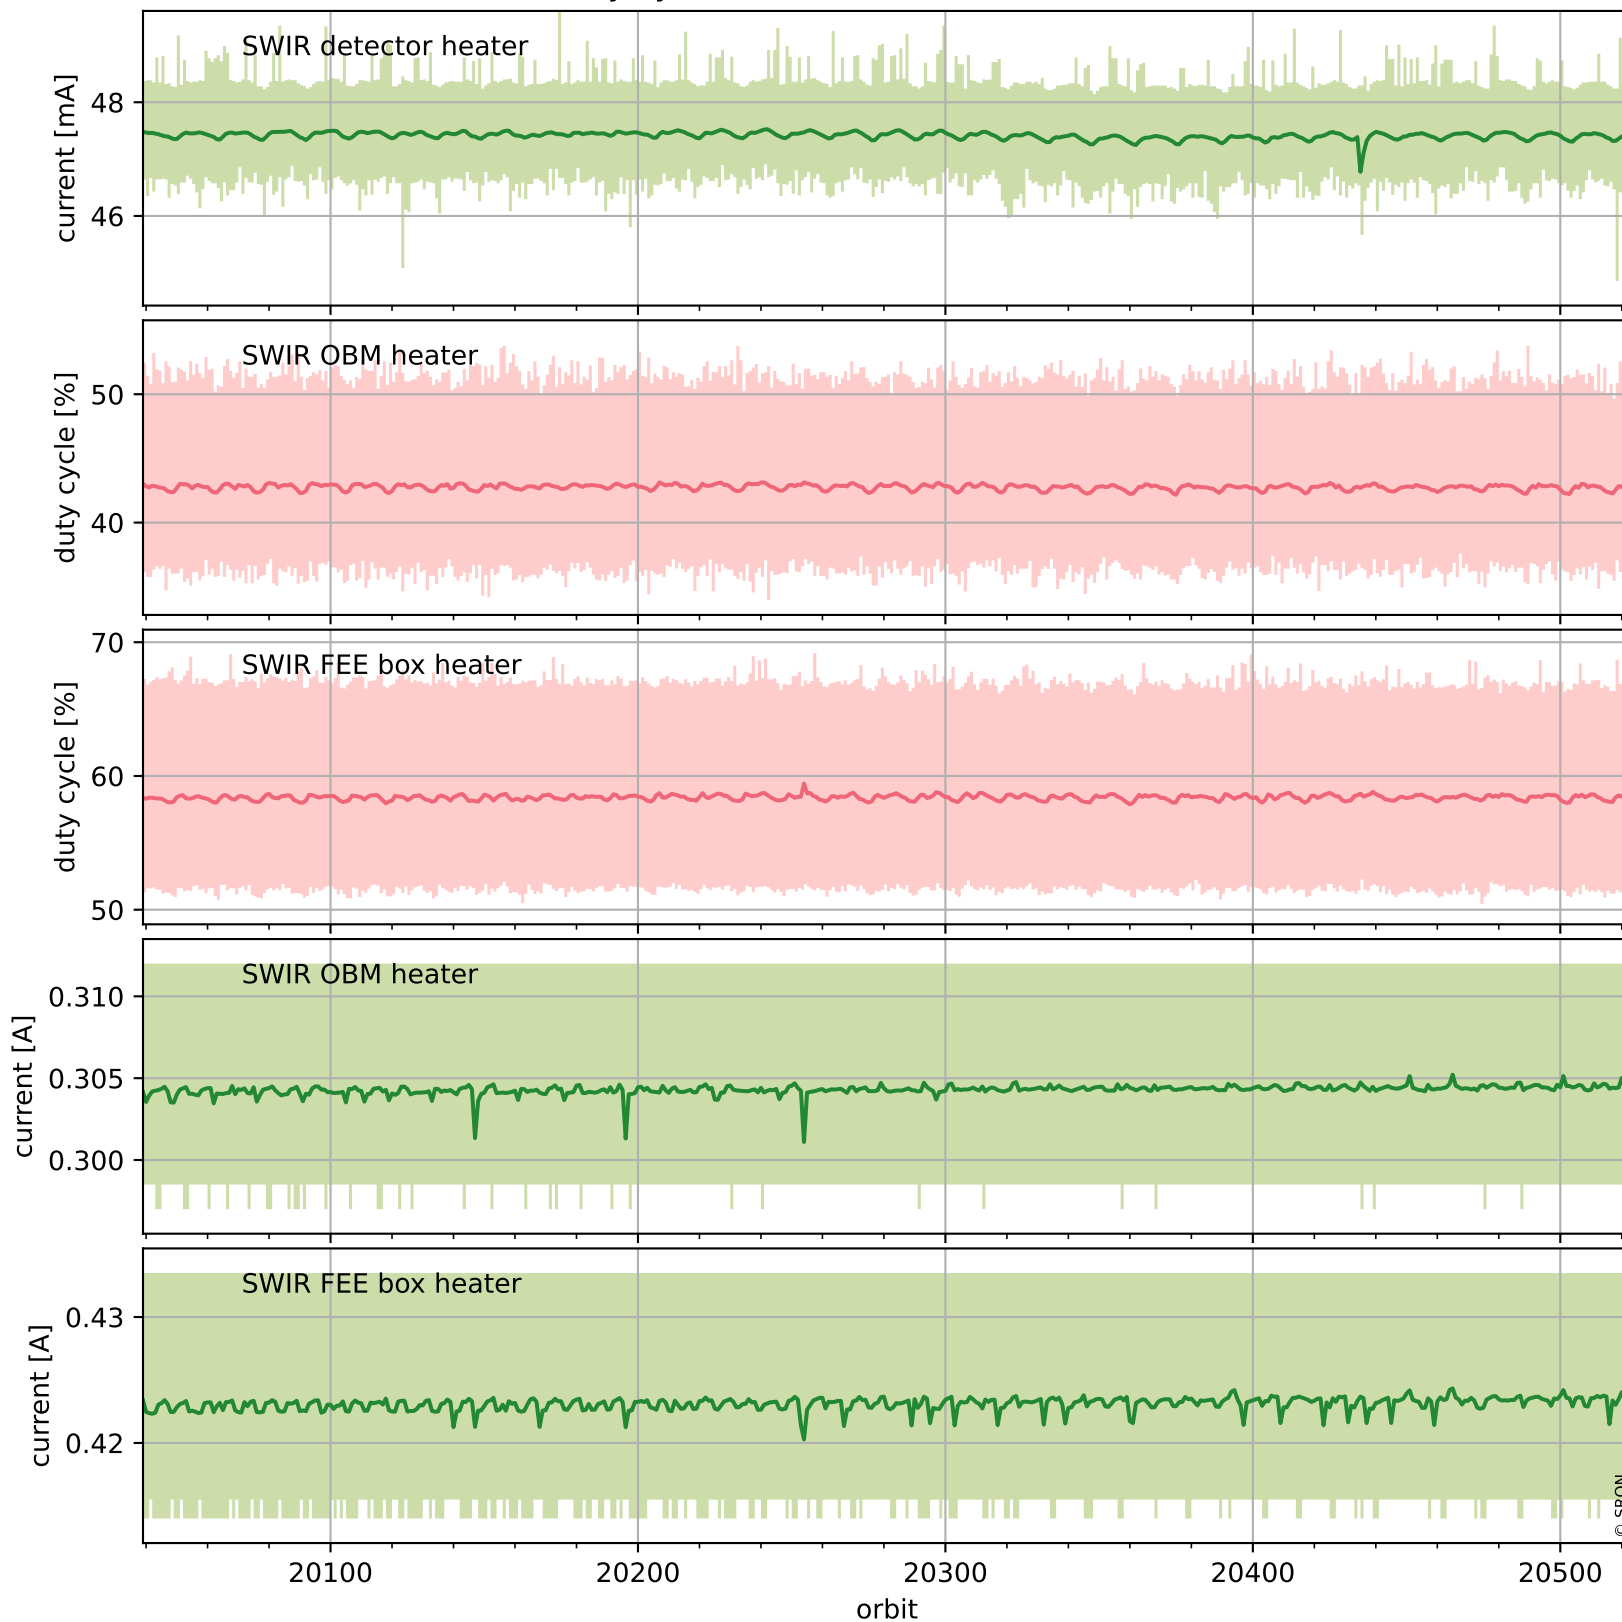

Tropomi SWIR housekeeping data

orbits : [20510, 20523]
coverage : 2021-09-28 / 2021-09-29
created : 2023-08-21T09:18:07

Temperature of sensors relevant for SWIR (one day)

Tropomi SWIR housekeeping data

orbits : [20039, 20523]
coverage : 2021-08-25 / 2021-09-29
created : 2023-08-21T09:18:07

Temperature of sensors relevant for SWIR (last month)

Tropomi SWIR housekeeping data

orbits : [20510, 20523]
coverage : 2021-09-28 / 2021-09-29
created : 2023-08-21T09:18:07

Current and duty cycle of 3 heaters relevant for SWIR (one day)

Tropomi SWIR housekeeping data

orbits : [20039, 20523]
coverage : 2021-08-25 / 2021-09-29
created : 2023-08-21T09:18:08

Current and duty cycle of 3 heaters relevant for SWIR (last month)

Tropomi SWIR housekeeping data

orbits : [20510, 20523]
coverage : 2021-09-28 / 2021-09-29
created : 2023-08-21T09:18:08

Temperature of sensors at the SWIR front-end electronics (one day)

Tropomi SWIR housekeeping data

orbits : [20039, 20523]
coverage : 2021-08-25 / 2021-09-29
created : 2023-08-21T09:18:08