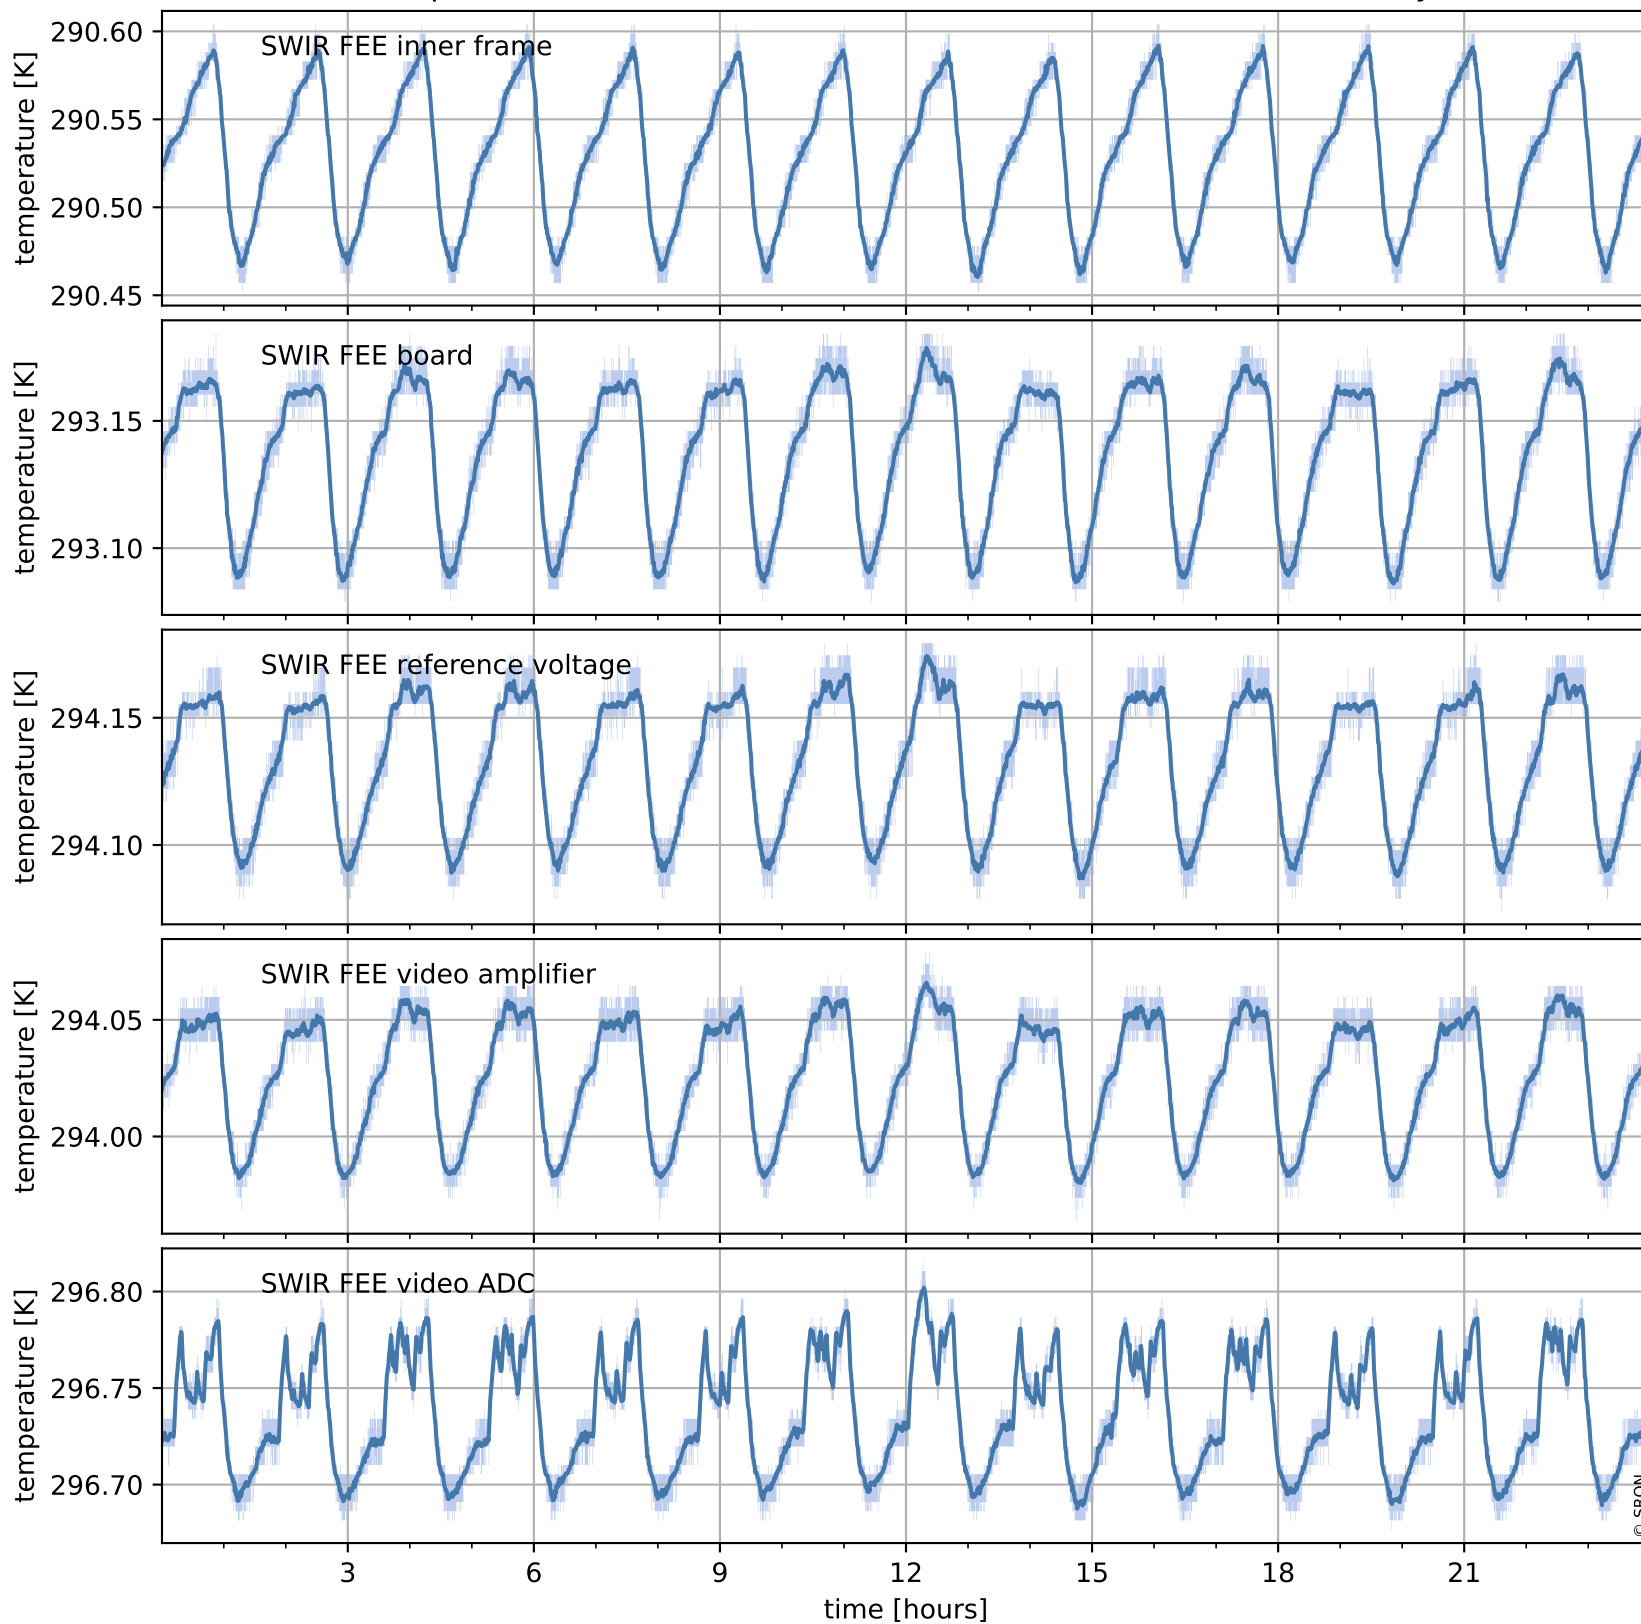

Tropomi SWIR housekeeping data

orbits : [20510, 20523]
coverage : 2021-09-28 / 2021-09-29
created : 2023-08-21T09:18:07

Temperature of sensors relevant for SWIR (one day)

Tropomi SWIR housekeeping data

orbits : [20039, 20523]
coverage : 2021-08-25 / 2021-09-29
created : 2023-08-21T09:18:07

Temperature of sensors relevant for SWIR (last month)

Tropomi SWIR housekeeping data

orbits : [20510, 20523]
coverage : 2021-09-28 / 2021-09-29
created : 2023-08-21T09:18:07

Current and duty cycle of 3 heaters relevant for SWIR (one day)

Tropomi SWIR housekeeping data

orbits : [20039, 20523]
coverage : 2021-08-25 / 2021-09-29
created : 2023-08-21T09:18:08

Current and duty cycle of 3 heaters relevant for SWIR (last month)

Tropomi SWIR housekeeping data

orbits : [20510, 20523]
coverage : 2021-09-28 / 2021-09-29
created : 2023-08-21T09:18:08

Temperature of sensors at the SWIR front-end electronics (one day)

Tropomi SWIR housekeeping data

orbits : [20039, 20523]
coverage : 2021-08-25 / 2021-09-29
created : 2023-08-21T09:18:08