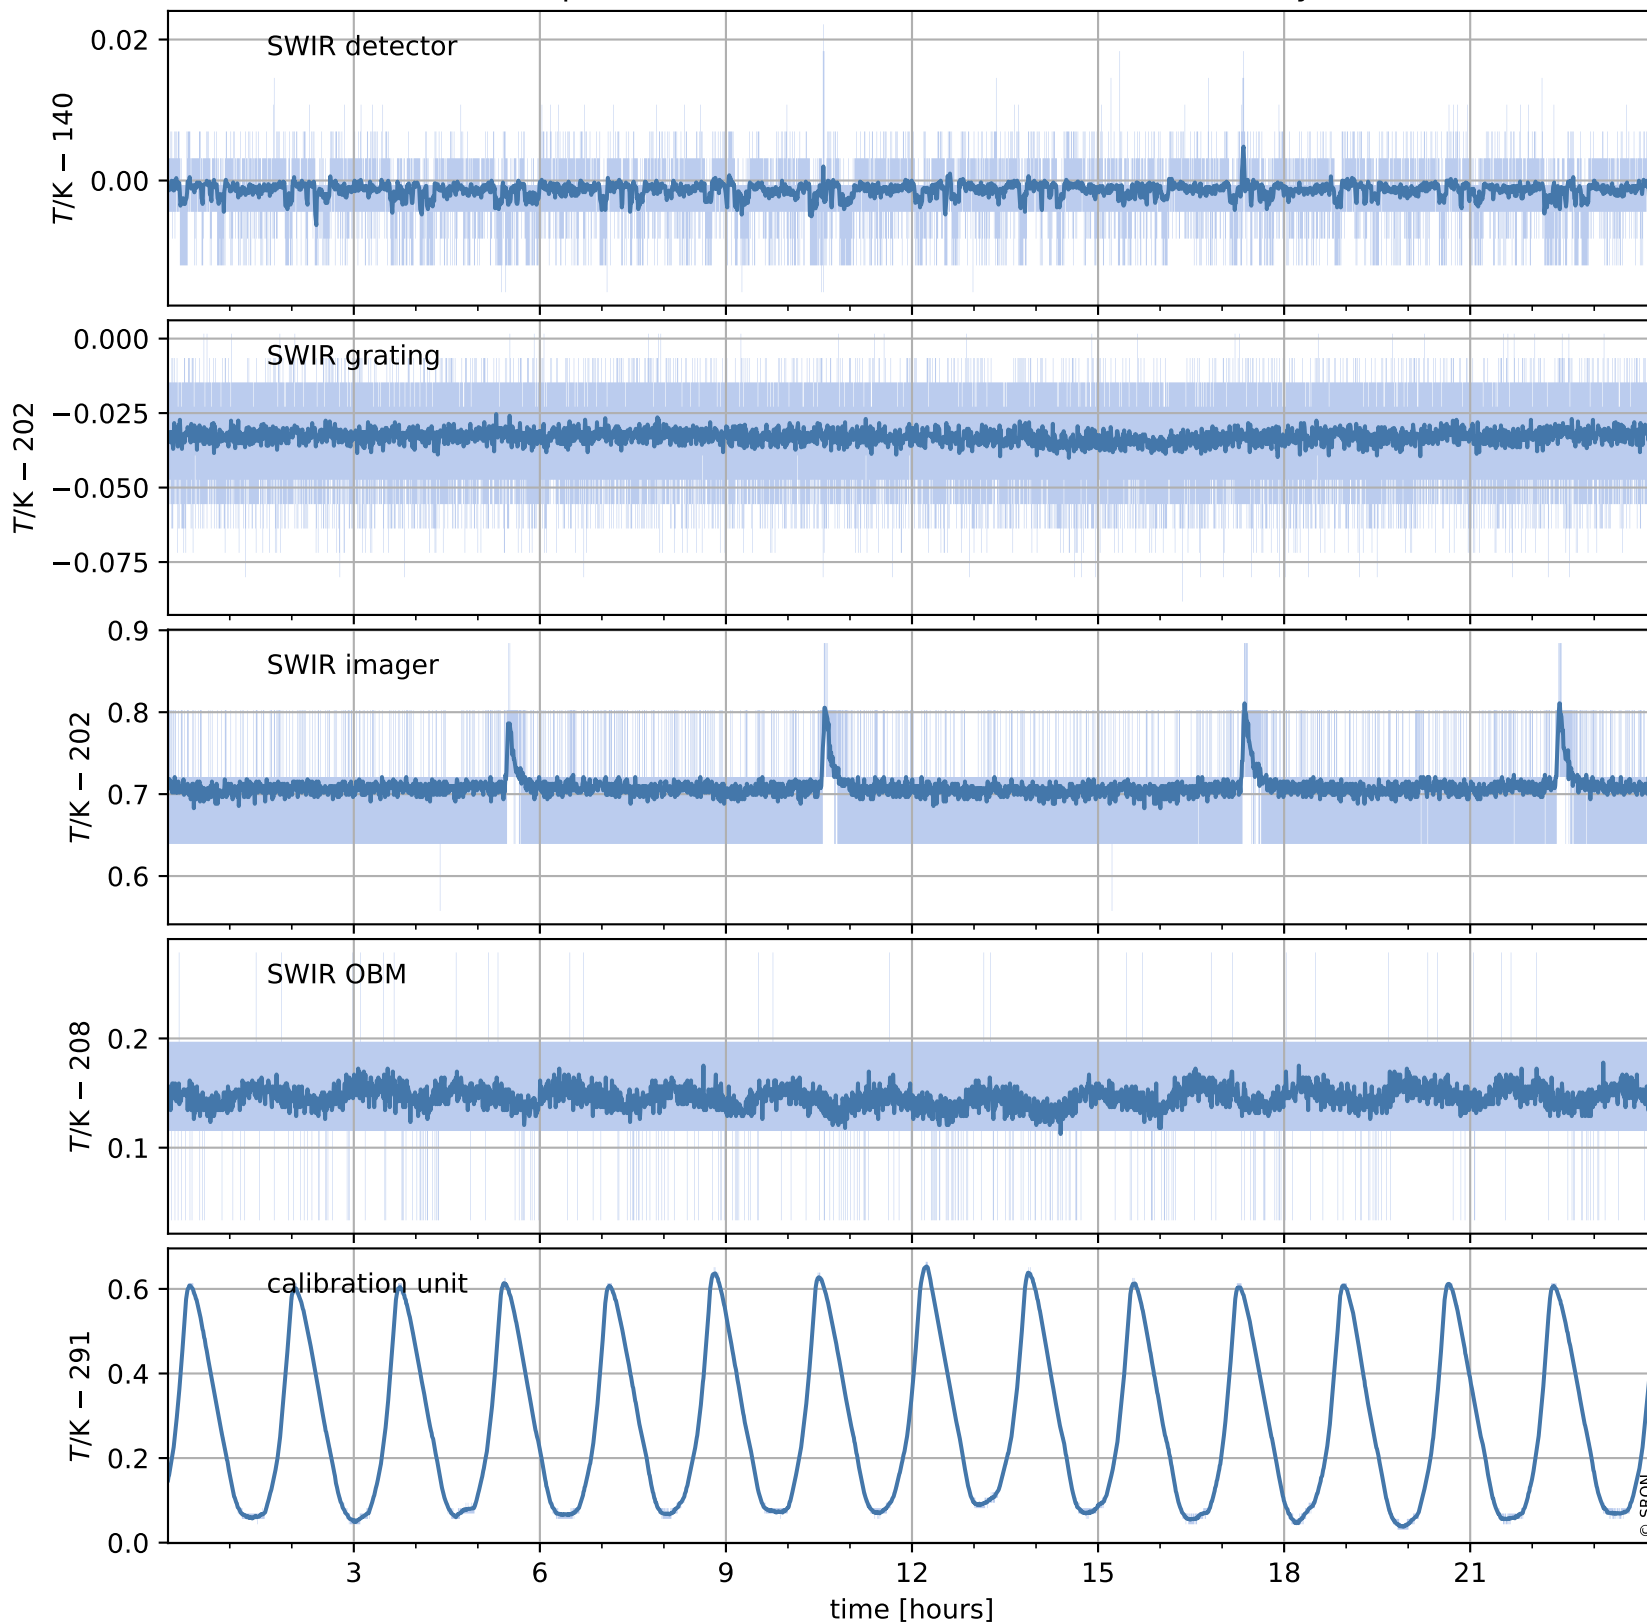

Tropomi SWIR housekeeping data

orbits : [20510, 20523]
coverage : 2021-09-28 / 2021-09-29
created : 2023-08-21T09:18:07

Temperature of sensors relevant for SWIR (one day)

Tropomi SWIR housekeeping data

orbits : [20039, 20523]
coverage : 2021-08-25 / 2021-09-29
created : 2023-08-21T09:18:07

Temperature of sensors relevant for SWIR (last month)

Tropomi SWIR housekeeping data

orbits : [20510, 20523]
coverage : 2021-09-28 / 2021-09-29
created : 2023-08-21T09:18:07

Current and duty cycle of 3 heaters relevant for SWIR (one day)

Tropomi SWIR housekeeping data

orbits : [20039, 20523]
coverage : 2021-08-25 / 2021-09-29
created : 2023-08-21T09:18:08

Current and duty cycle of 3 heaters relevant for SWIR (last month)

Tropomi SWIR housekeeping data