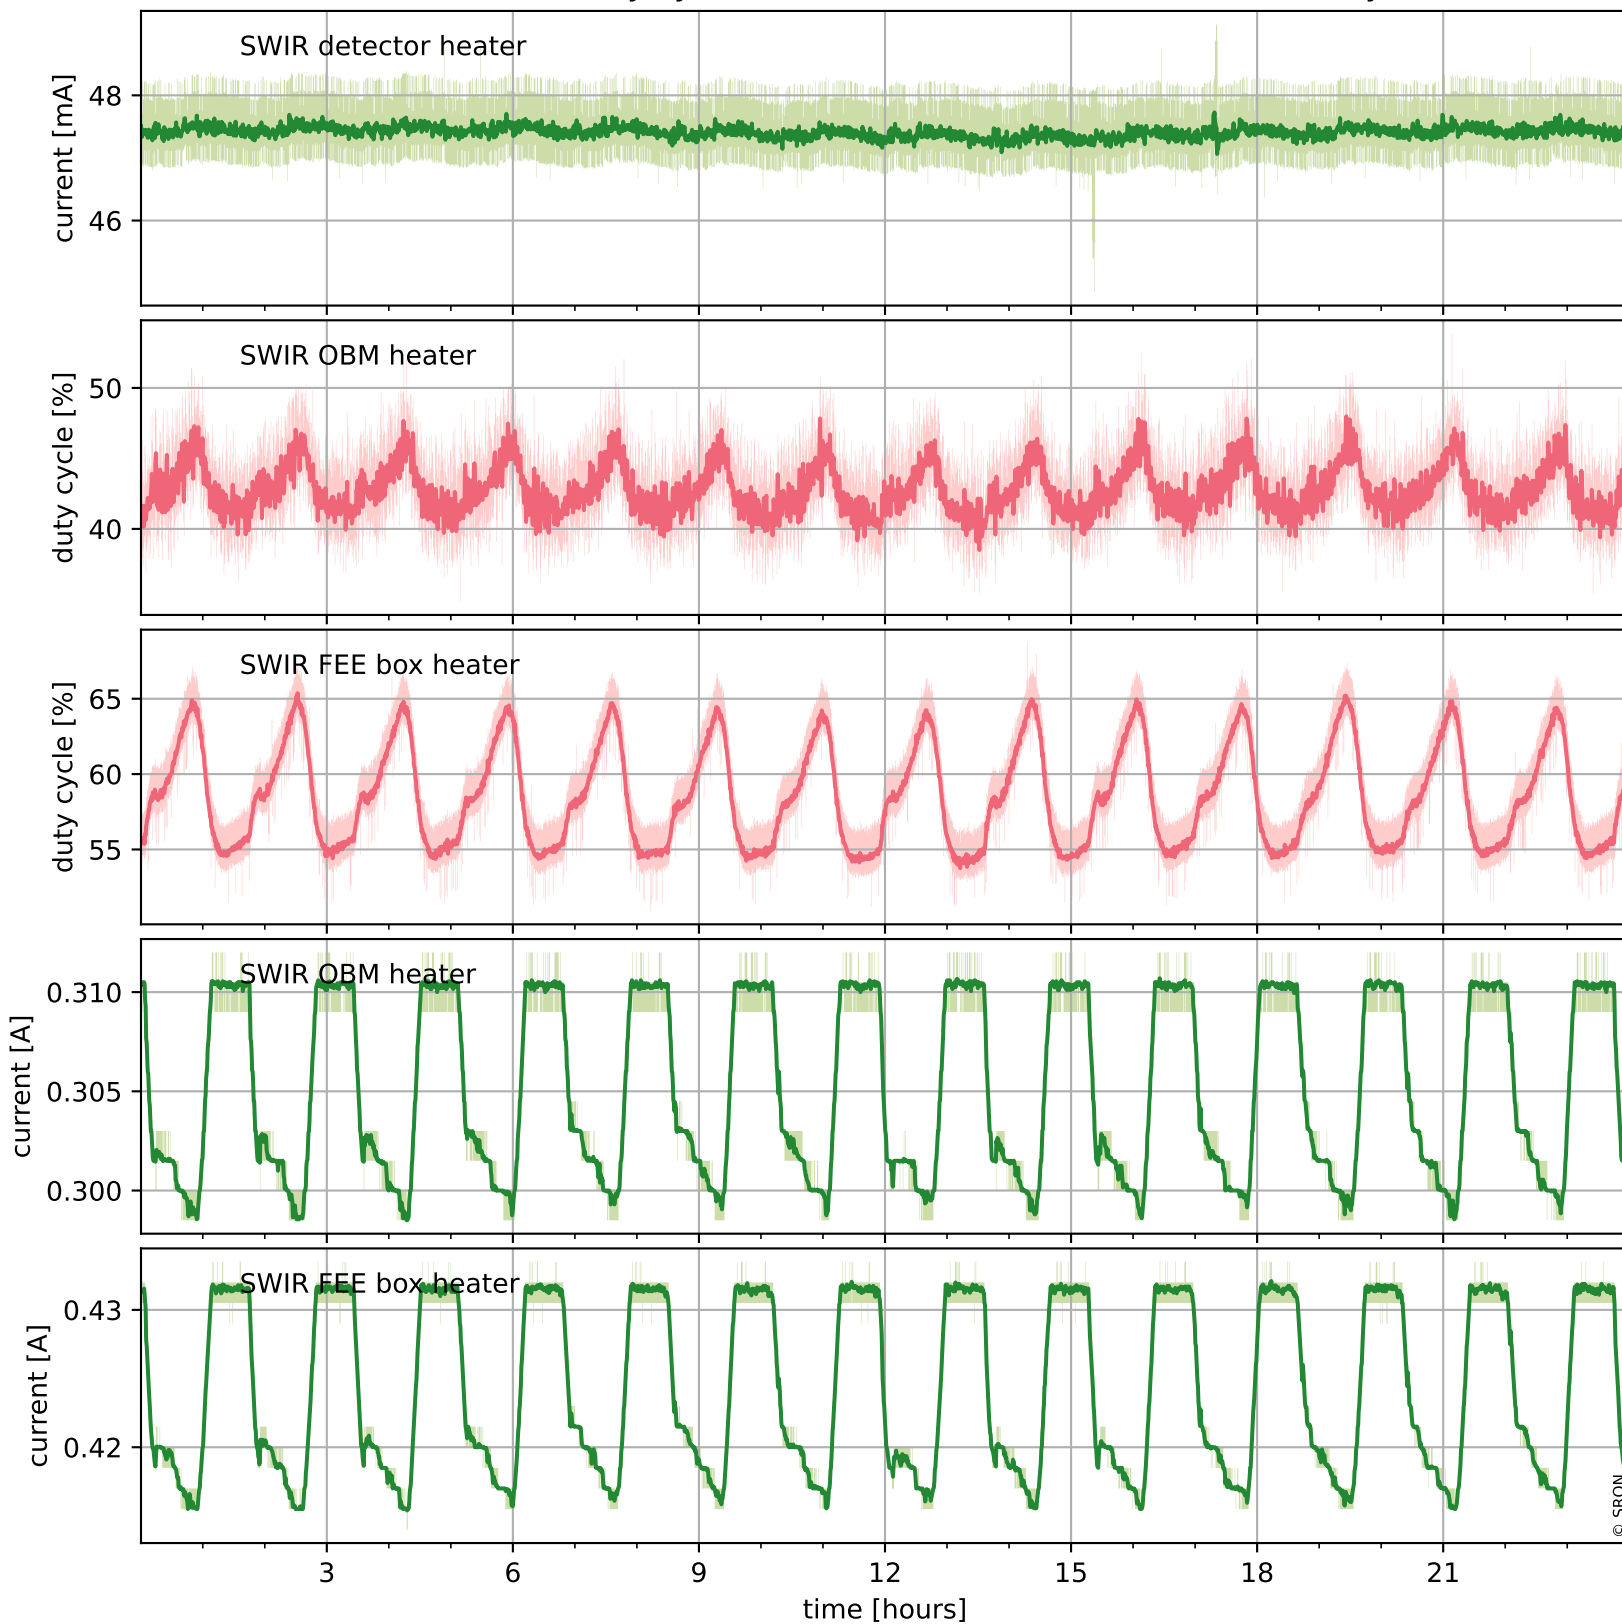

Tropomi SWIR housekeeping data

orbits : [20510, 20523]
coverage : 2021-09-28 / 2021-09-29
created : 2023-08-21T09:18:07

Temperature of sensors relevant for SWIR (one day)

Tropomi SWIR housekeeping data

orbits : [20039, 20523]
coverage : 2021-08-25 / 2021-09-29
created : 2023-08-21T09:18:07

Temperature of sensors relevant for SWIR (last month)

Tropomi SWIR housekeeping data

orbits : [20510, 20523]
coverage : 2021-09-28 / 2021-09-29
created : 2023-08-21T09:18:07

Current and duty cycle of 3 heaters relevant for SWIR (one day)

Tropomi SWIR housekeeping data

orbits : [20039, 20523]
coverage : 2021-08-25 / 2021-09-29
created : 2023-08-21T09:18:08

Current and duty cycle of 3 heaters relevant for SWIR (last month)

Tropomi SWIR housekeeping data

orbits : [20510, 20523]
coverage : 2021-09-28 / 2021-09-29
created : 2023-08-21T09:18:08

Temperature of sensors at the SWIR front-end electronics (one day)

Tropomi SWIR housekeeping data

orbits : [20039, 20523]
coverage : 2021-08-25 / 2021-09-29
created : 2023-08-21T09:18:08