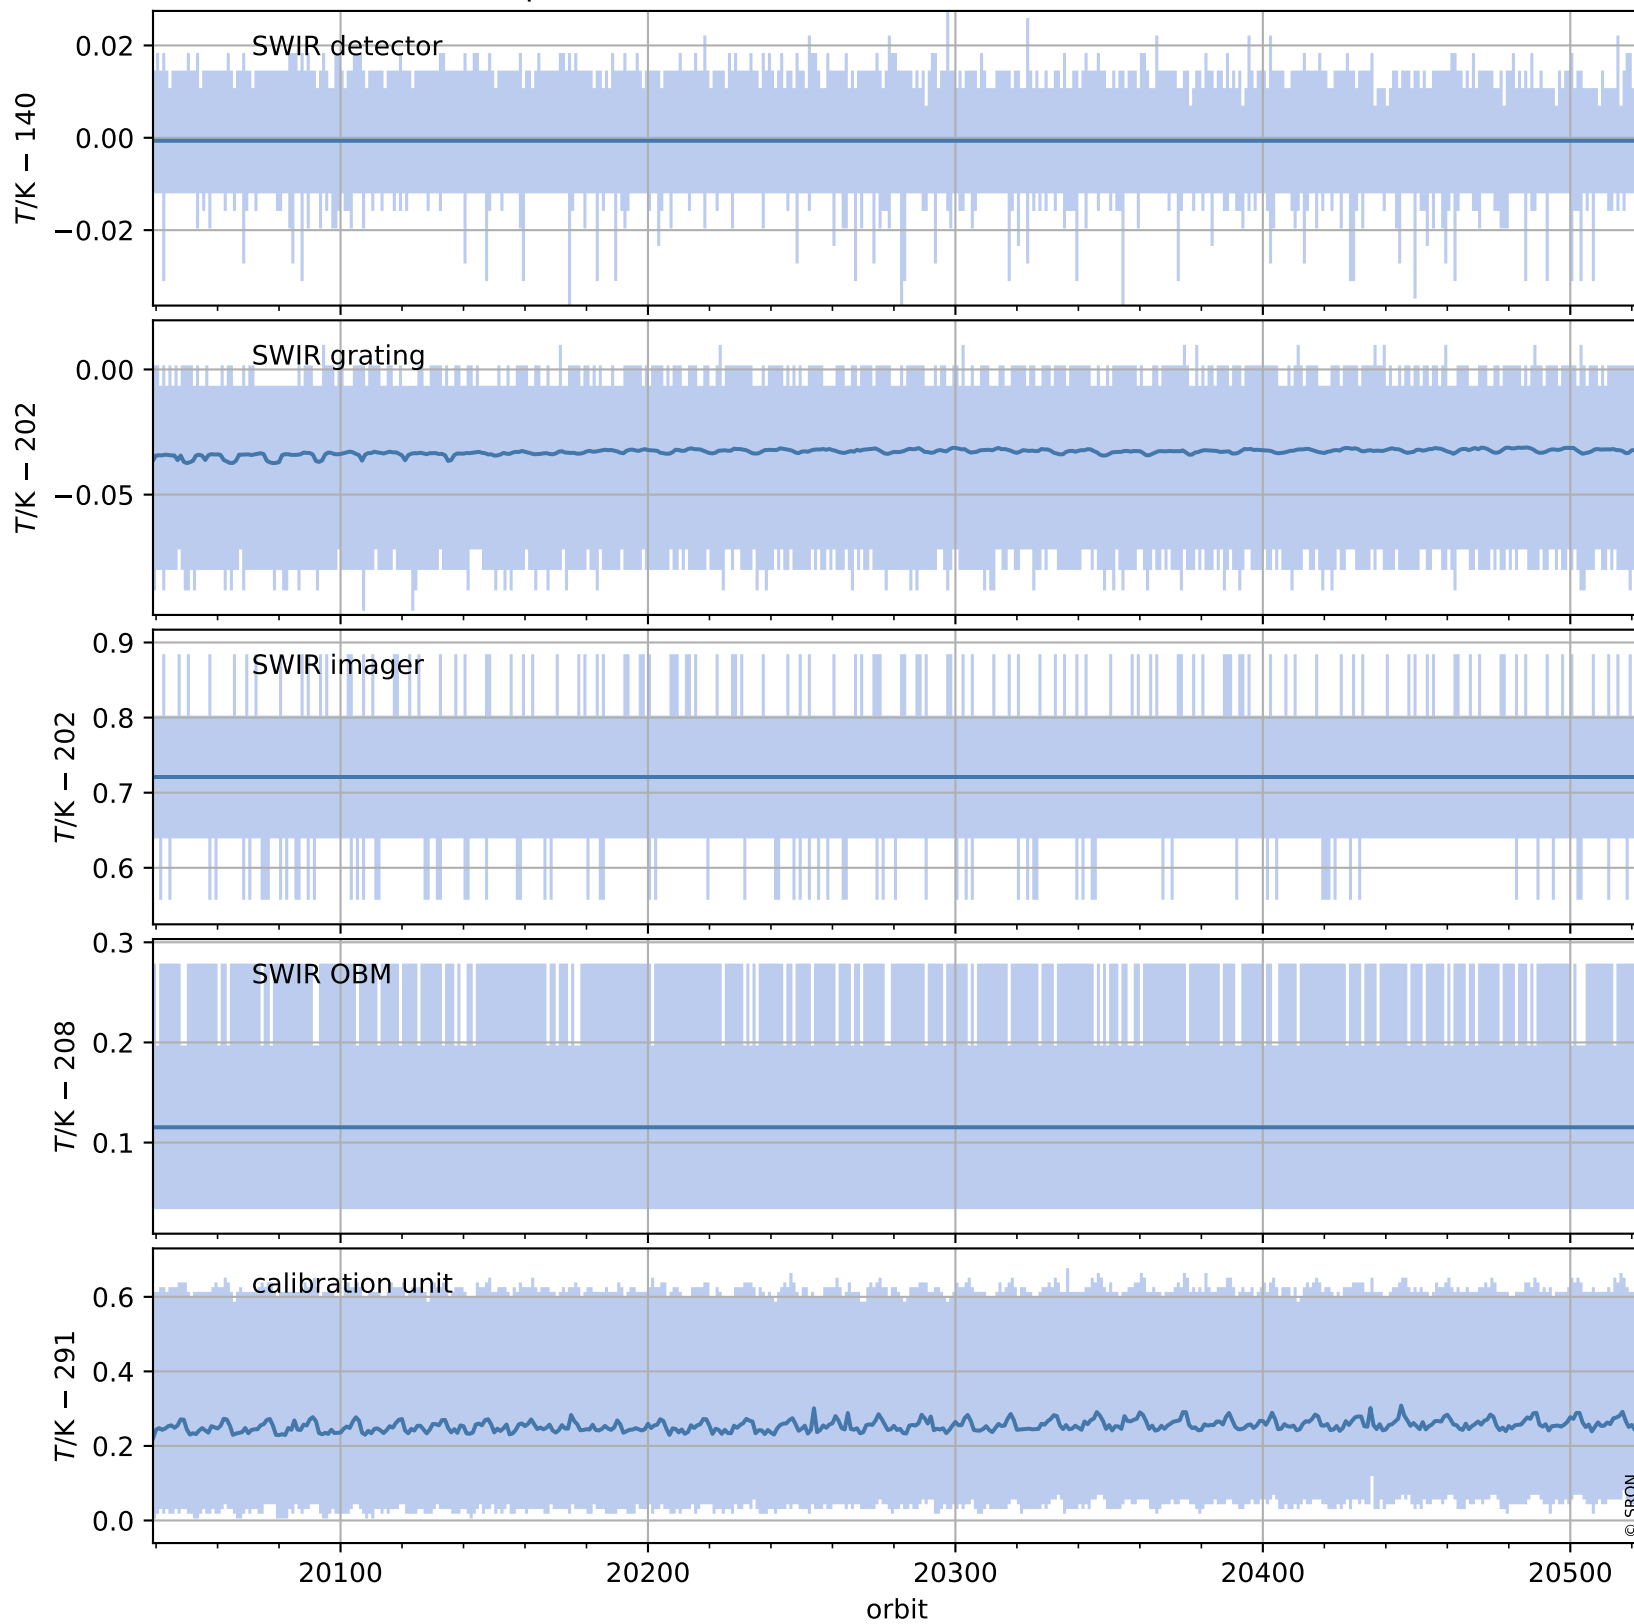

Tropomi SWIR housekeeping data

orbits : [20510, 20523]
coverage : 2021-09-28 / 2021-09-29
created : 2023-08-21T09:18:07

Temperature of sensors relevant for SWIR (one day)

Tropomi SWIR housekeeping data

orbits : [20039, 20523]
coverage : 2021-08-25 / 2021-09-29
created : 2023-08-21T09:18:07

Temperature of sensors relevant for SWIR (last month)

Tropomi SWIR housekeeping data

orbits : [20510, 20523]
coverage : 2021-09-28 / 2021-09-29
created : 2023-08-21T09:18:07

Current and duty cycle of 3 heaters relevant for SWIR (one day)

Tropomi SWIR housekeeping data

orbits : [20039, 20523]
coverage : 2021-08-25 / 2021-09-29
created : 2023-08-21T09:18:08

Current and duty cycle of 3 heaters relevant for SWIR (last month)

Tropomi SWIR housekeeping data

orbits : [20510, 20523]
coverage : 2021-09-28 / 2021-09-29
created : 2023-08-21T09:18:08

Temperature of sensors at the SWIR front-end electronics (one day)

Tropomi SWIR housekeeping data

orbits : [20039, 20523]
coverage : 2021-08-25 / 2021-09-29
created : 2023-08-21T09:18:08