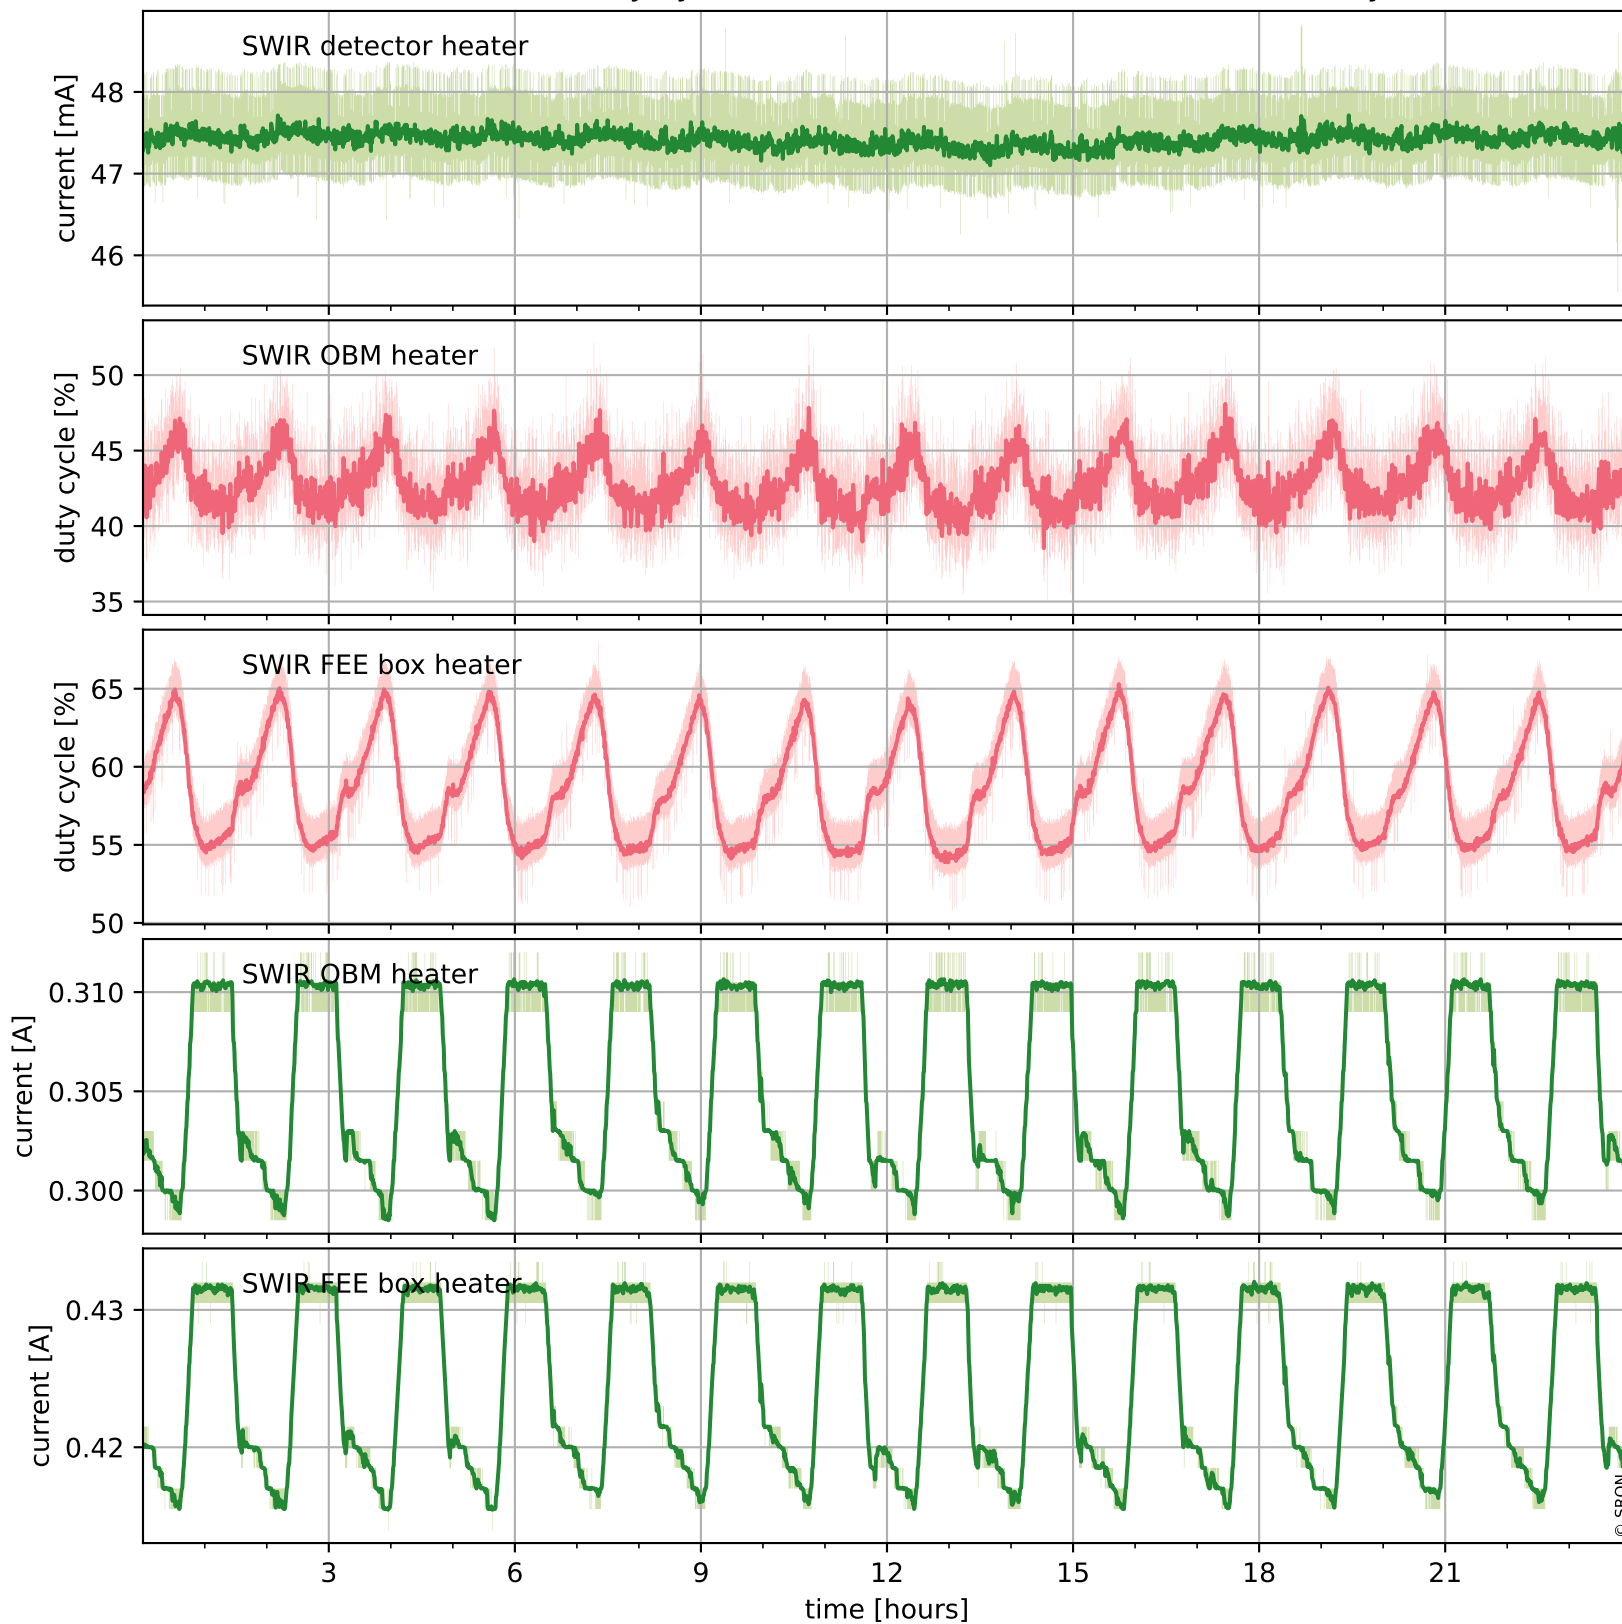

Tropomi SWIR housekeeping data

orbits : [20524, 20538]
coverage : 2021-09-29 / 2021-09-30
created : 2023-08-21T09:18:09

Temperature of sensors relevant for SWIR (one day)

Tropomi SWIR housekeeping data

orbits : [20054, 20538]
coverage : 2021-08-26 / 2021-09-30
created : 2023-08-21T09:18:09

Temperature of sensors relevant for SWIR (last month)

Tropomi SWIR housekeeping data

orbits : [20524, 20538]
coverage : 2021-09-29 / 2021-09-30
created : 2023-08-21T09:18:10

Current and duty cycle of 3 heaters relevant for SWIR (one day)

Tropomi SWIR housekeeping data

orbits : [20054, 20538]
coverage : 2021-08-26 / 2021-09-30
created : 2023-08-21T09:18:10

Current and duty cycle of 3 heaters relevant for SWIR (last month)

Tropomi SWIR housekeeping data

orbits : [20524, 20538]
coverage : 2021-09-29 / 2021-09-30
created : 2023-08-21T09:18:10

Temperature of sensors at the SWIR front-end electronics (one day)

Tropomi SWIR housekeeping data

orbits : [20054, 20538]
coverage : 2021-08-26 / 2021-09-30
created : 2023-08-21T09:18:11