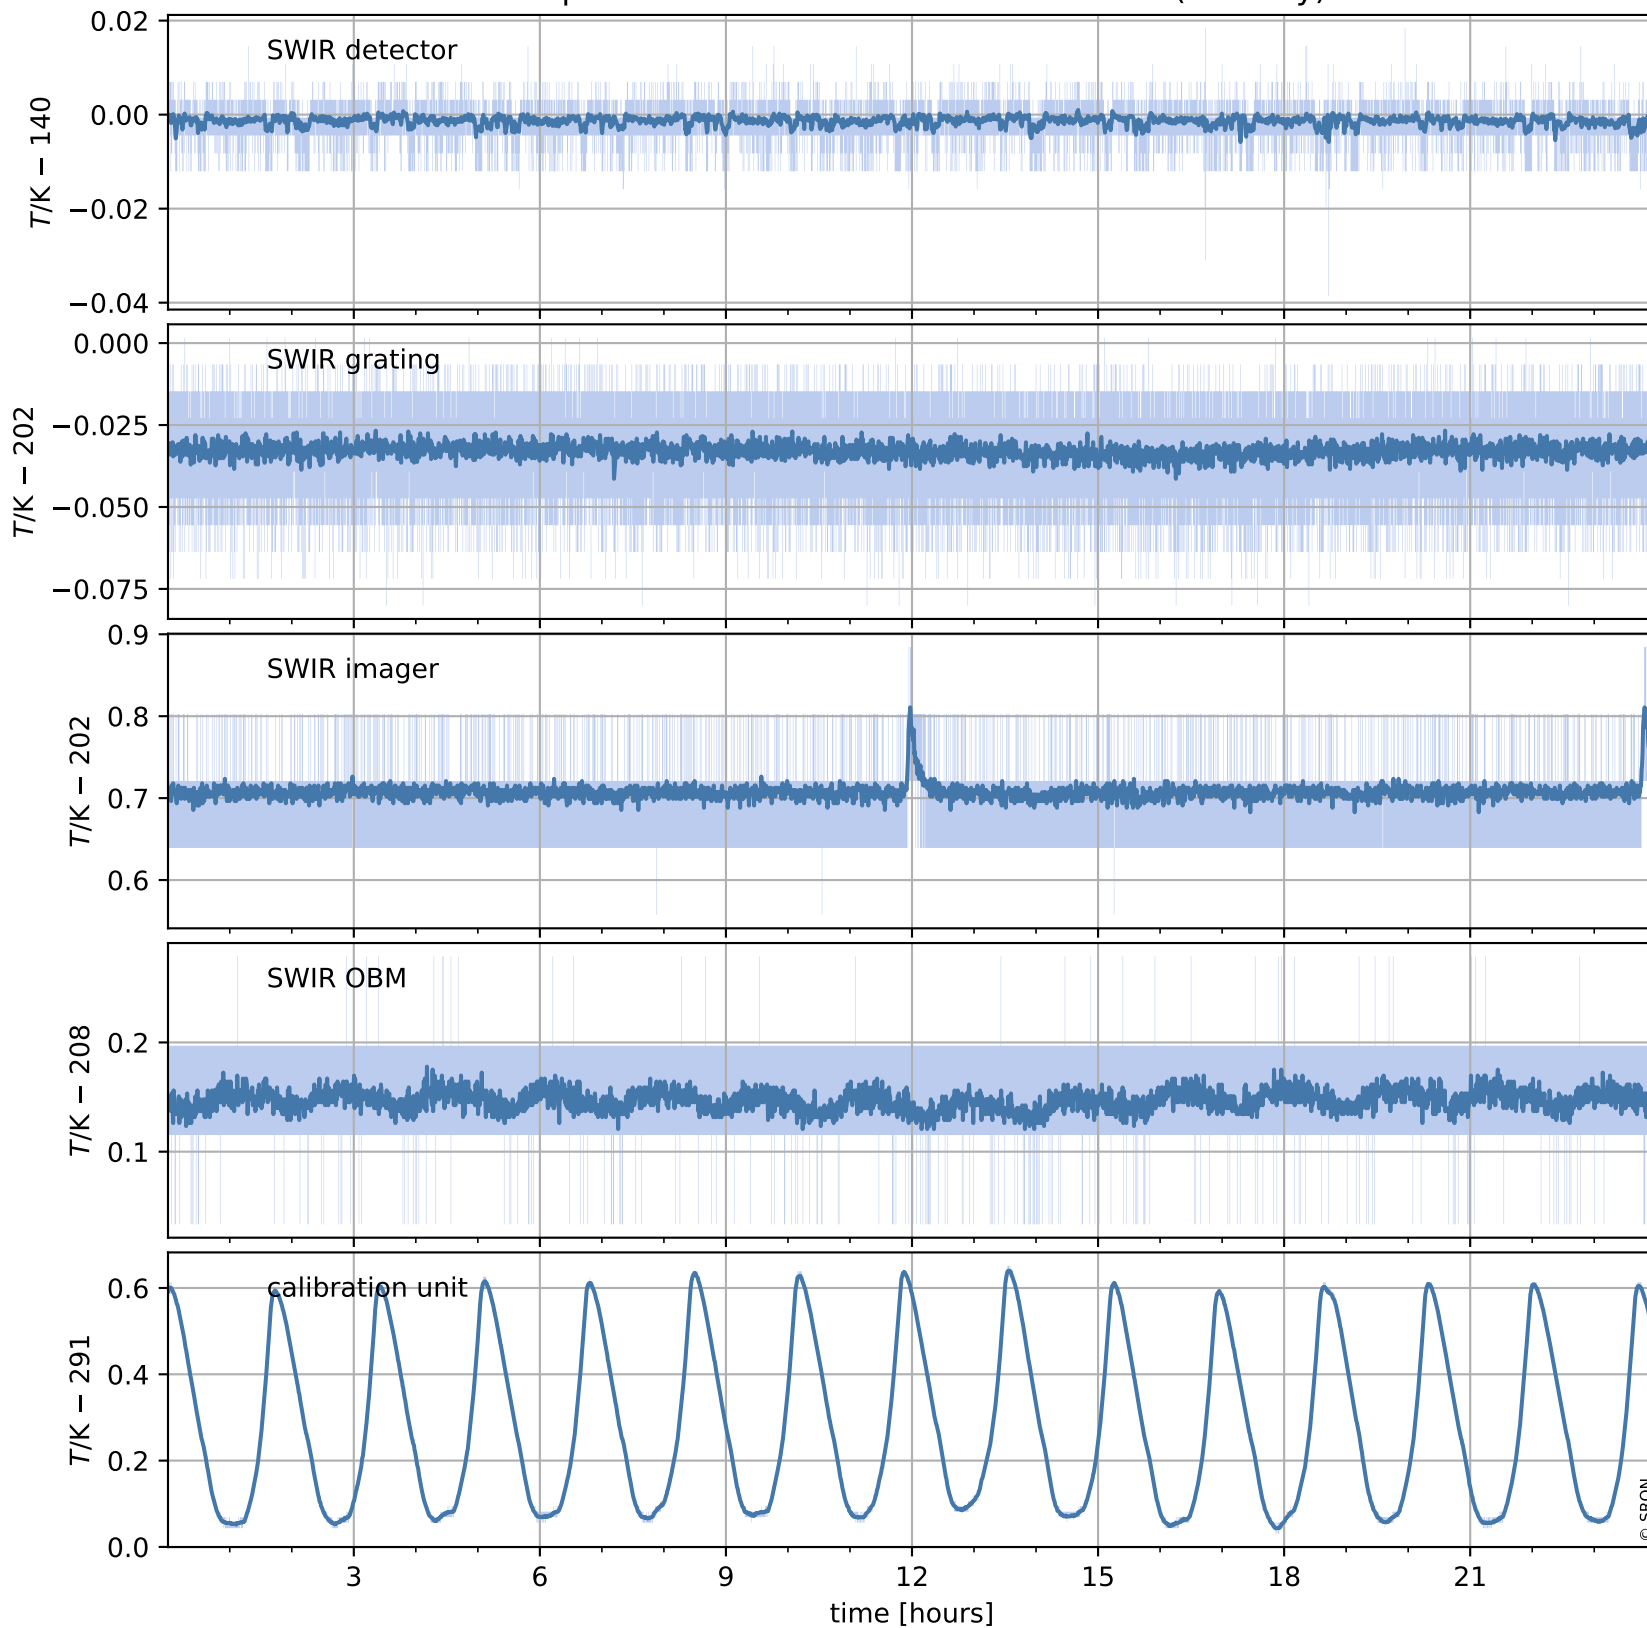

Tropomi SWIR housekeeping data

orbits : [20524, 20538]
coverage : 2021-09-29 / 2021-09-30
created : 2023-08-21T09:18:09

Temperature of sensors relevant for SWIR (one day)

Tropomi SWIR housekeeping data

orbits : [20054, 20538]
coverage : 2021-08-26 / 2021-09-30
created : 2023-08-21T09:18:09

Temperature of sensors relevant for SWIR (last month)

Tropomi SWIR housekeeping data

orbits : [20524, 20538]
coverage : 2021-09-29 / 2021-09-30
created : 2023-08-21T09:18:10

Current and duty cycle of 3 heaters relevant for SWIR (one day)