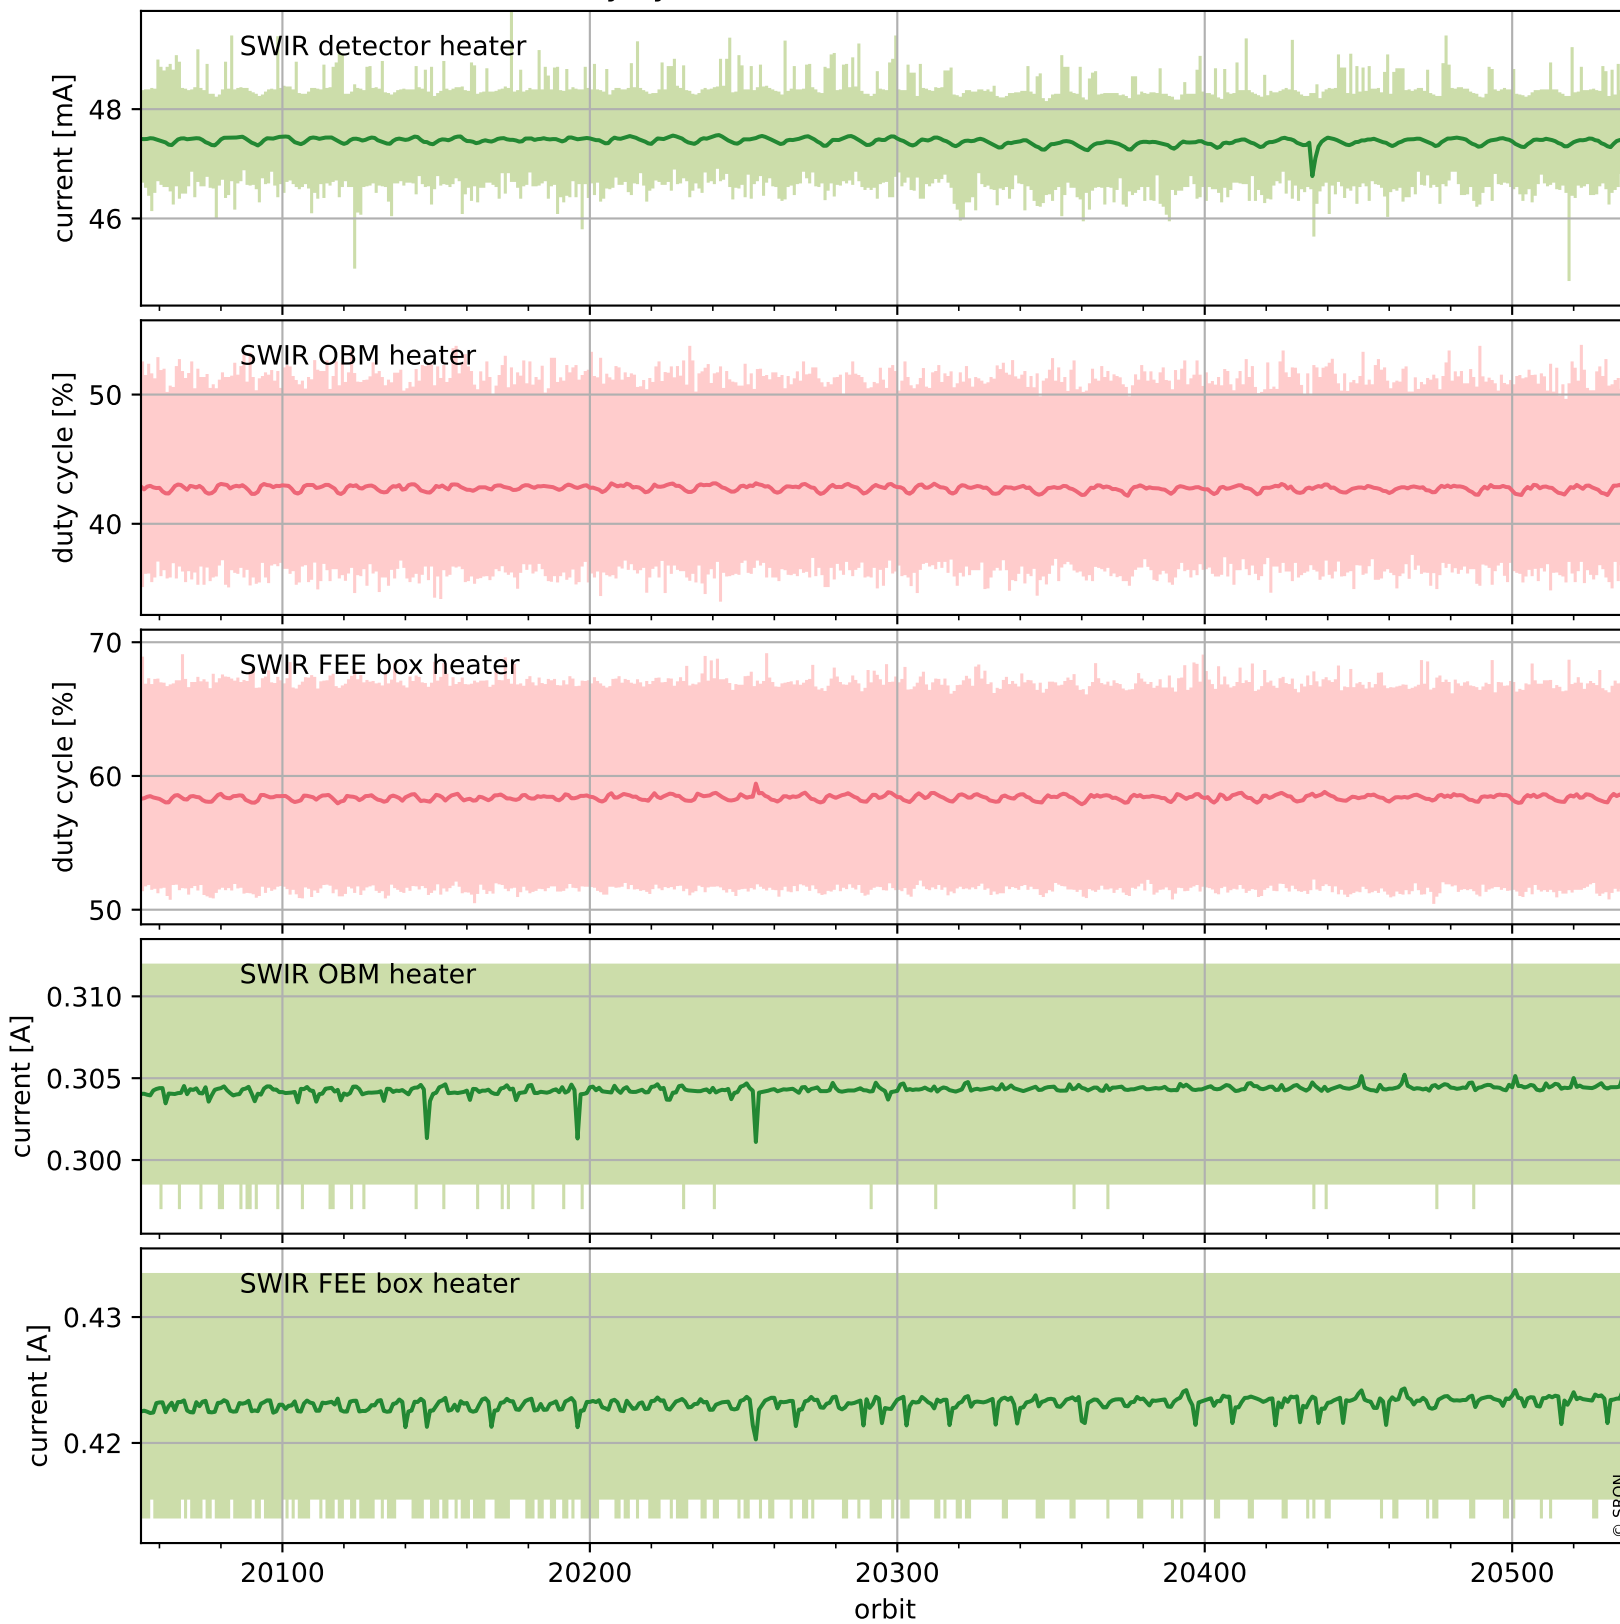

Tropomi SWIR housekeeping data

orbits : [20524, 20538]
coverage : 2021-09-29 / 2021-09-30
created : 2023-08-21T09:18:09

Temperature of sensors relevant for SWIR (one day)

Tropomi SWIR housekeeping data

orbits : [20054, 20538]
coverage : 2021-08-26 / 2021-09-30
created : 2023-08-21T09:18:09

Temperature of sensors relevant for SWIR (last month)

Tropomi SWIR housekeeping data

orbits : [20524, 20538]
coverage : 2021-09-29 / 2021-09-30
created : 2023-08-21T09:18:10

Current and duty cycle of 3 heaters relevant for SWIR (one day)

Tropomi SWIR housekeeping data

orbits : [20054, 20538]
coverage : 2021-08-26 / 2021-09-30
created : 2023-08-21T09:18:10

Current and duty cycle of 3 heaters relevant for SWIR (last month)

Tropomi SWIR housekeeping data

orbits : [20524, 20538]
coverage : 2021-09-29 / 2021-09-30
created : 2023-08-21T09:18:10

Temperature of sensors at the SWIR front-end electronics (one day)

Tropomi SWIR housekeeping data

orbits : [20054, 20538]
coverage : 2021-08-26 / 2021-09-30
created : 2023-08-21T09:18:11