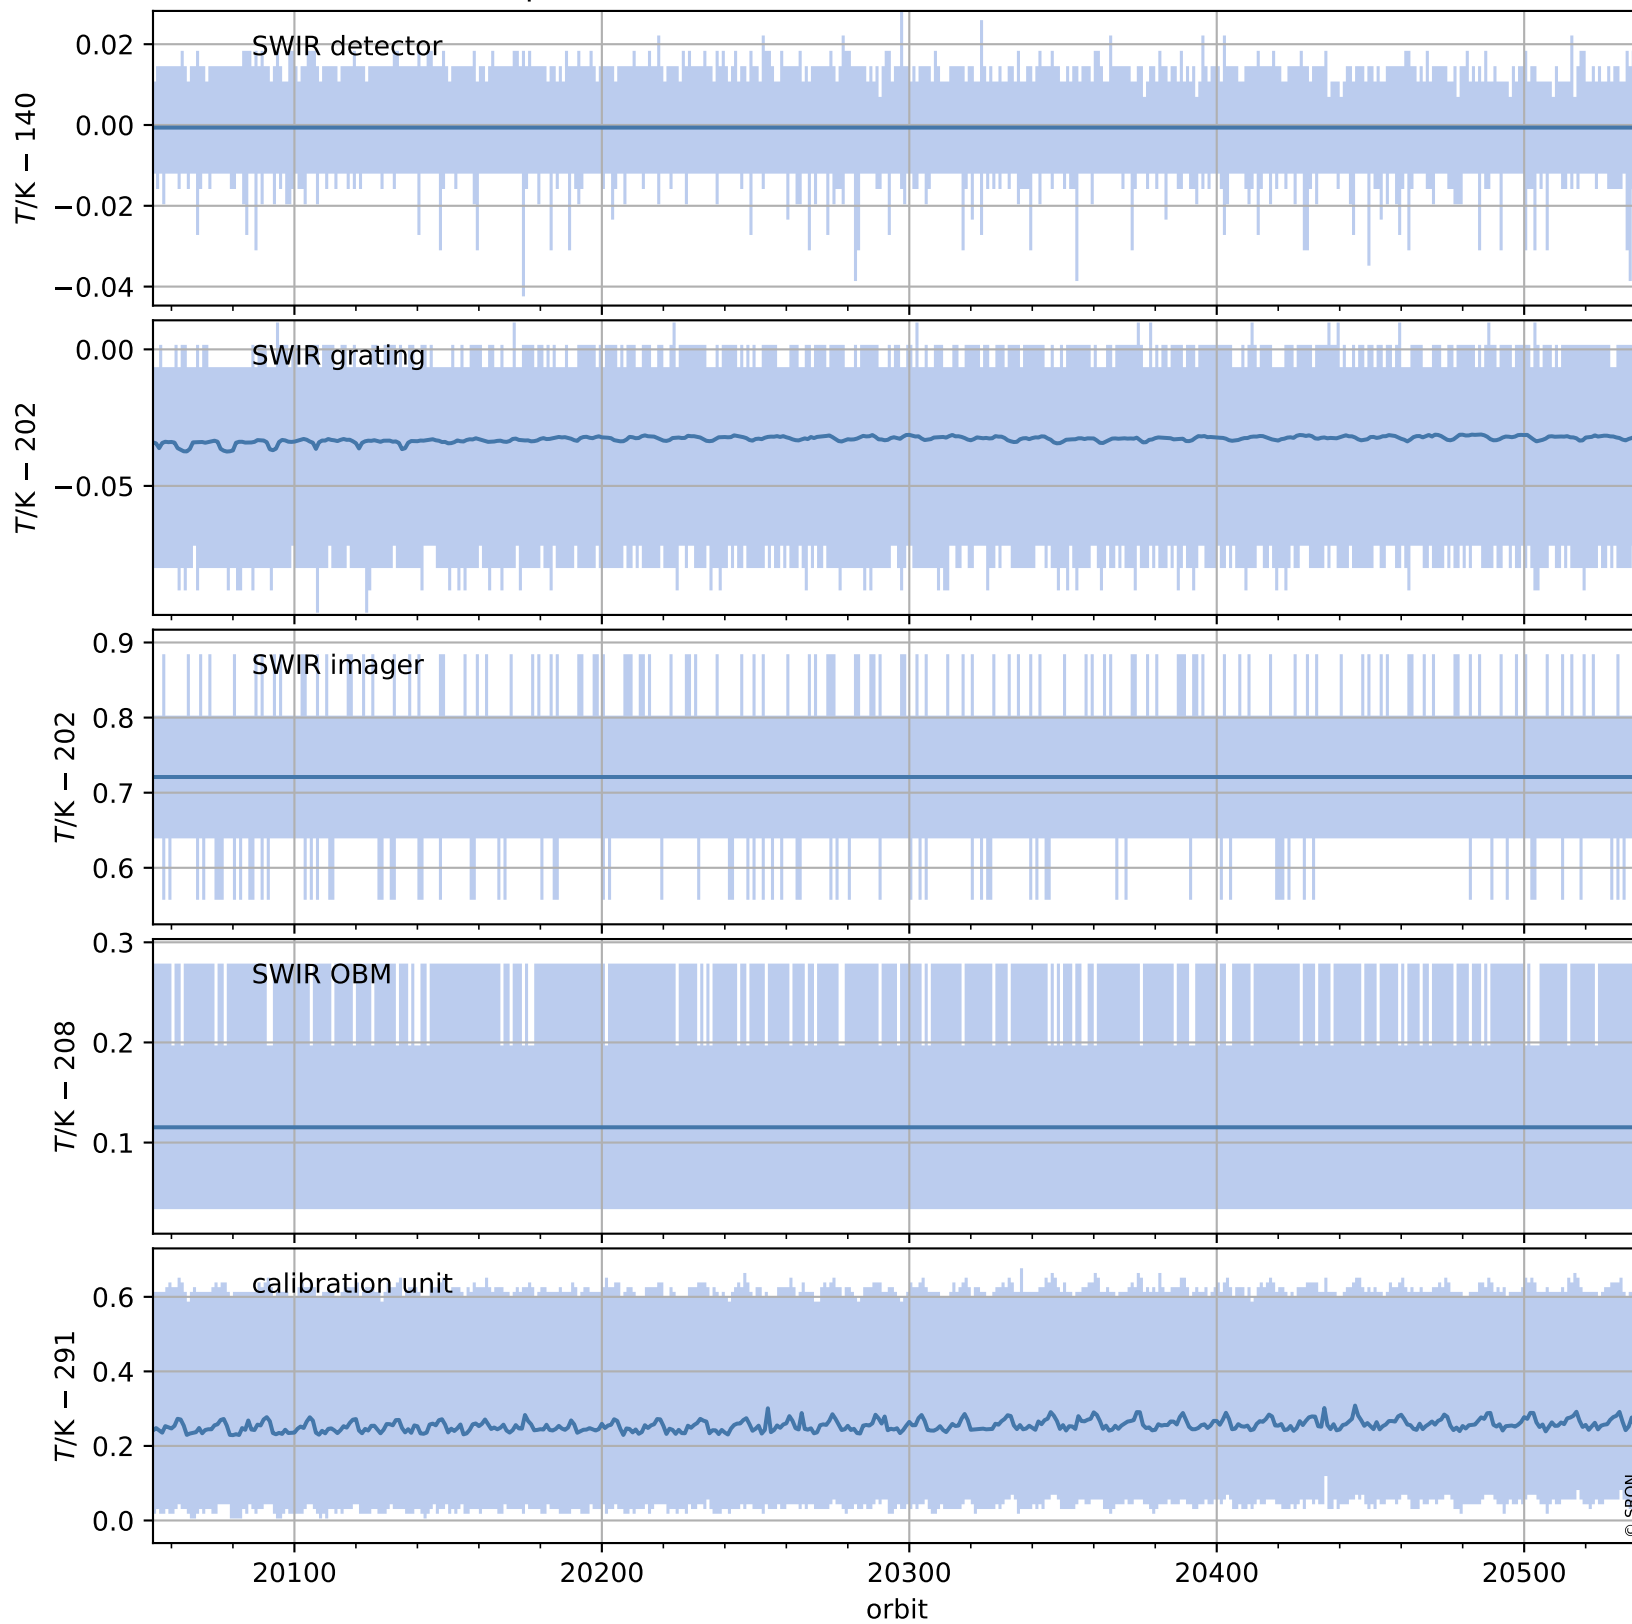

Tropomi SWIR housekeeping data

orbits : [20524, 20538]
coverage : 2021-09-29 / 2021-09-30
created : 2023-08-21T09:18:09

Temperature of sensors relevant for SWIR (one day)

Tropomi SWIR housekeeping data

orbits : [20054, 20538]
coverage : 2021-08-26 / 2021-09-30
created : 2023-08-21T09:18:09

Temperature of sensors relevant for SWIR (last month)

Tropomi SWIR housekeeping data

orbits : [20524, 20538]
coverage : 2021-09-29 / 2021-09-30
created : 2023-08-21T09:18:10

Current and duty cycle of 3 heaters relevant for SWIR (one day)

Tropomi SWIR housekeeping data

orbits : [20054, 20538]
coverage : 2021-08-26 / 2021-09-30
created : 2023-08-21T09:18:10

Current and duty cycle of 3 heaters relevant for SWIR (last month)

Tropomi SWIR housekeeping data

orbits : [20524, 20538]
coverage : 2021-09-29 / 2021-09-30
created : 2023-08-21T09:18:10

Temperature of sensors at the SWIR front-end electronics (one day)

Tropomi SWIR housekeeping data

orbits : [20054, 20538]
coverage : 2021-08-26 / 2021-09-30
created : 2023-08-21T09:18:11