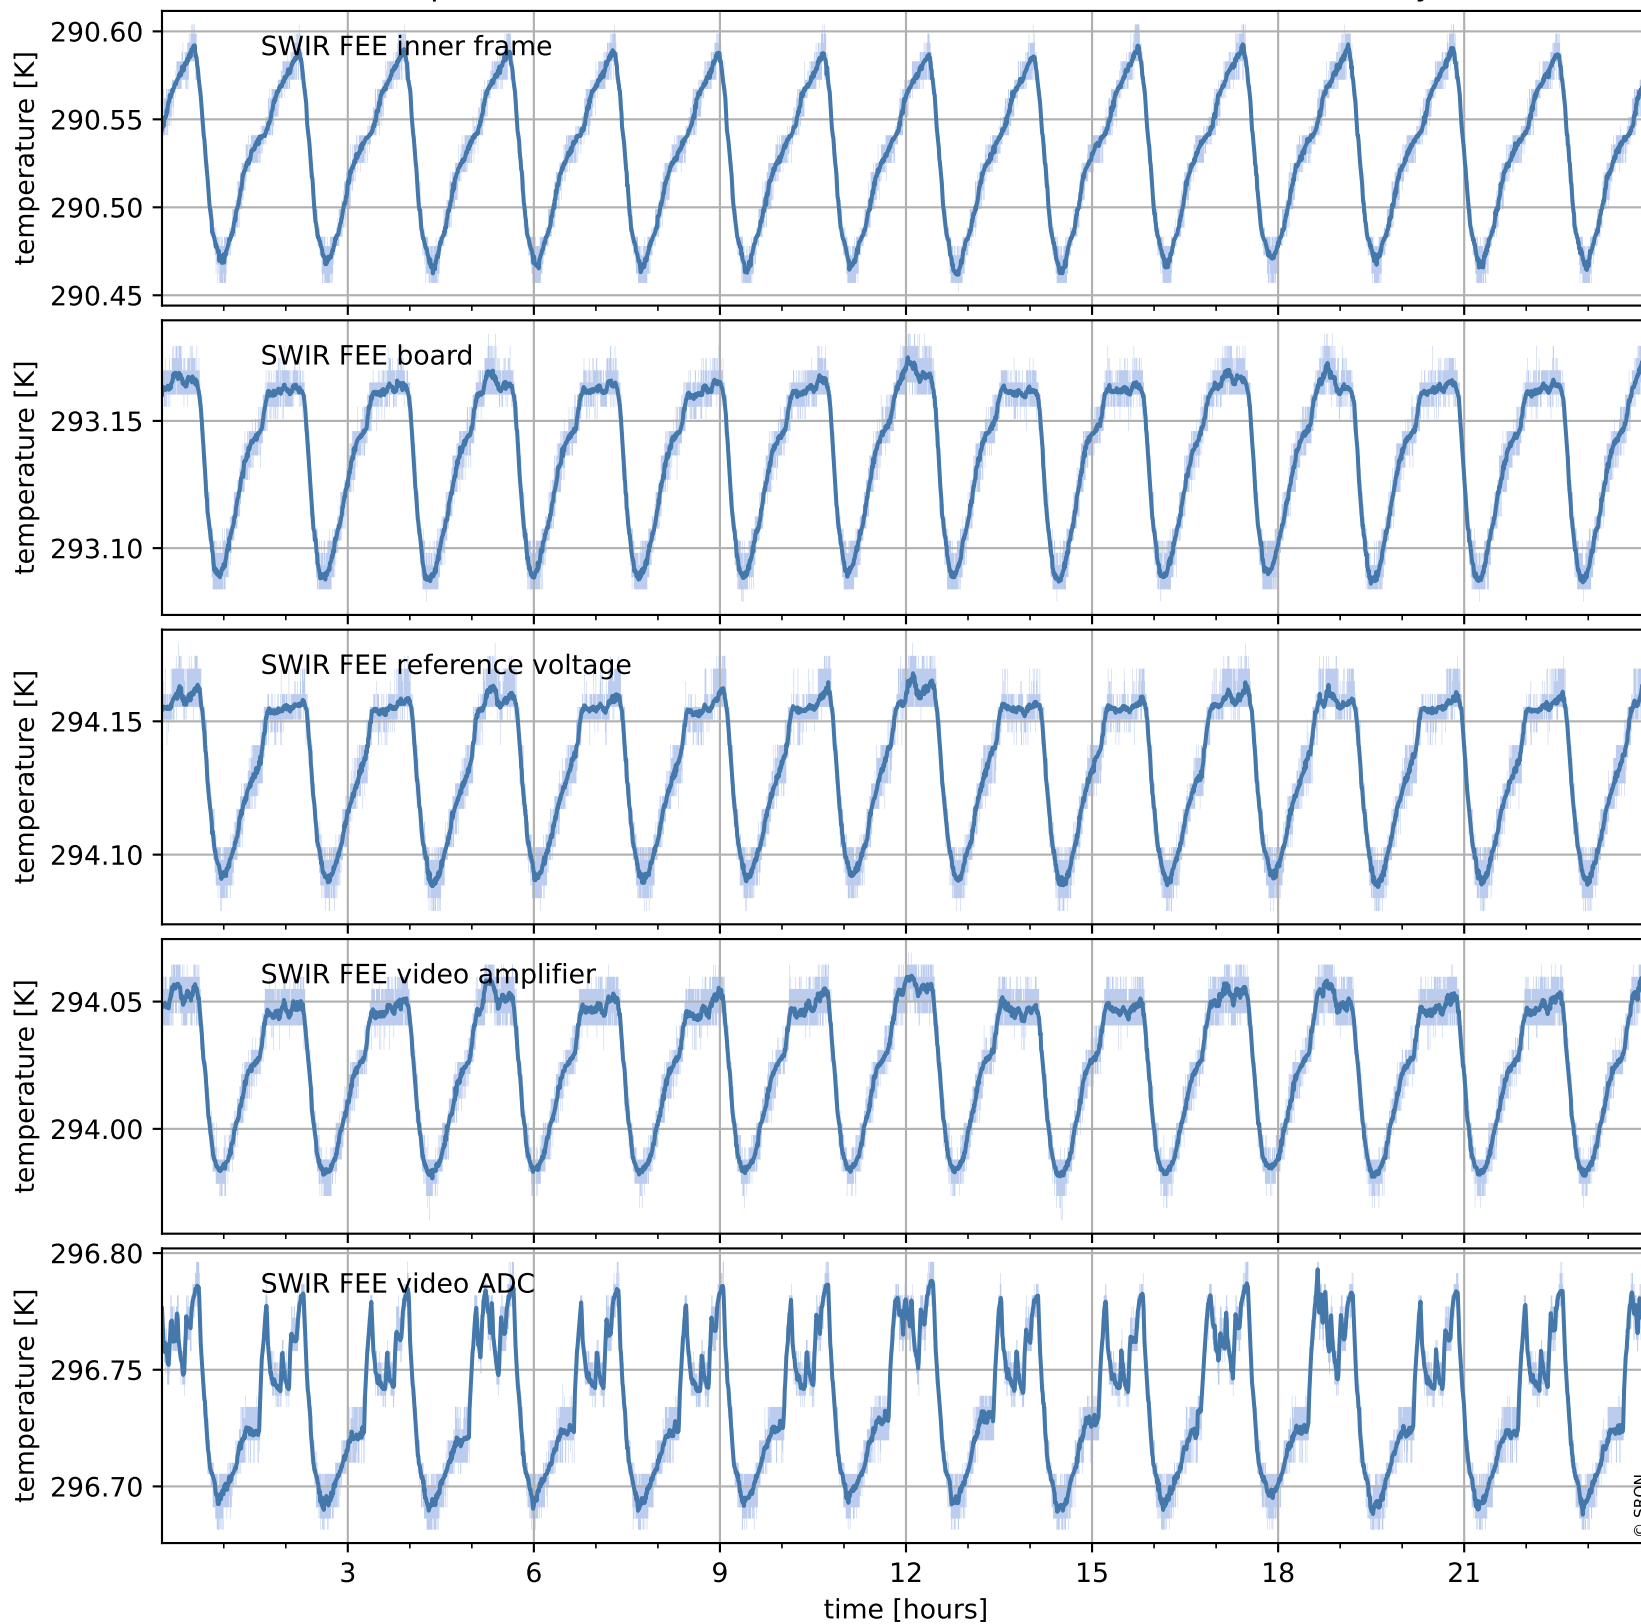

Tropomi SWIR housekeeping data

orbits : [20524, 20538]
coverage : 2021-09-29 / 2021-09-30
created : 2023-08-21T09:18:09

Temperature of sensors relevant for SWIR (one day)

Tropomi SWIR housekeeping data

orbits : [20054, 20538]
coverage : 2021-08-26 / 2021-09-30
created : 2023-08-21T09:18:09

Temperature of sensors relevant for SWIR (last month)

Tropomi SWIR housekeeping data

orbits : [20524, 20538]
coverage : 2021-09-29 / 2021-09-30
created : 2023-08-21T09:18:10

Current and duty cycle of 3 heaters relevant for SWIR (one day)

Tropomi SWIR housekeeping data

orbits : [20054, 20538]
coverage : 2021-08-26 / 2021-09-30
created : 2023-08-21T09:18:10

Current and duty cycle of 3 heaters relevant for SWIR (last month)

Tropomi SWIR housekeeping data

orbits : [20524, 20538]
coverage : 2021-09-29 / 2021-09-30
created : 2023-08-21T09:18:10

Temperature of sensors at the SWIR front-end electronics (one day)

Tropomi SWIR housekeeping data

orbits : [20054, 20538]
coverage : 2021-08-26 / 2021-09-30
created : 2023-08-21T09:18:11