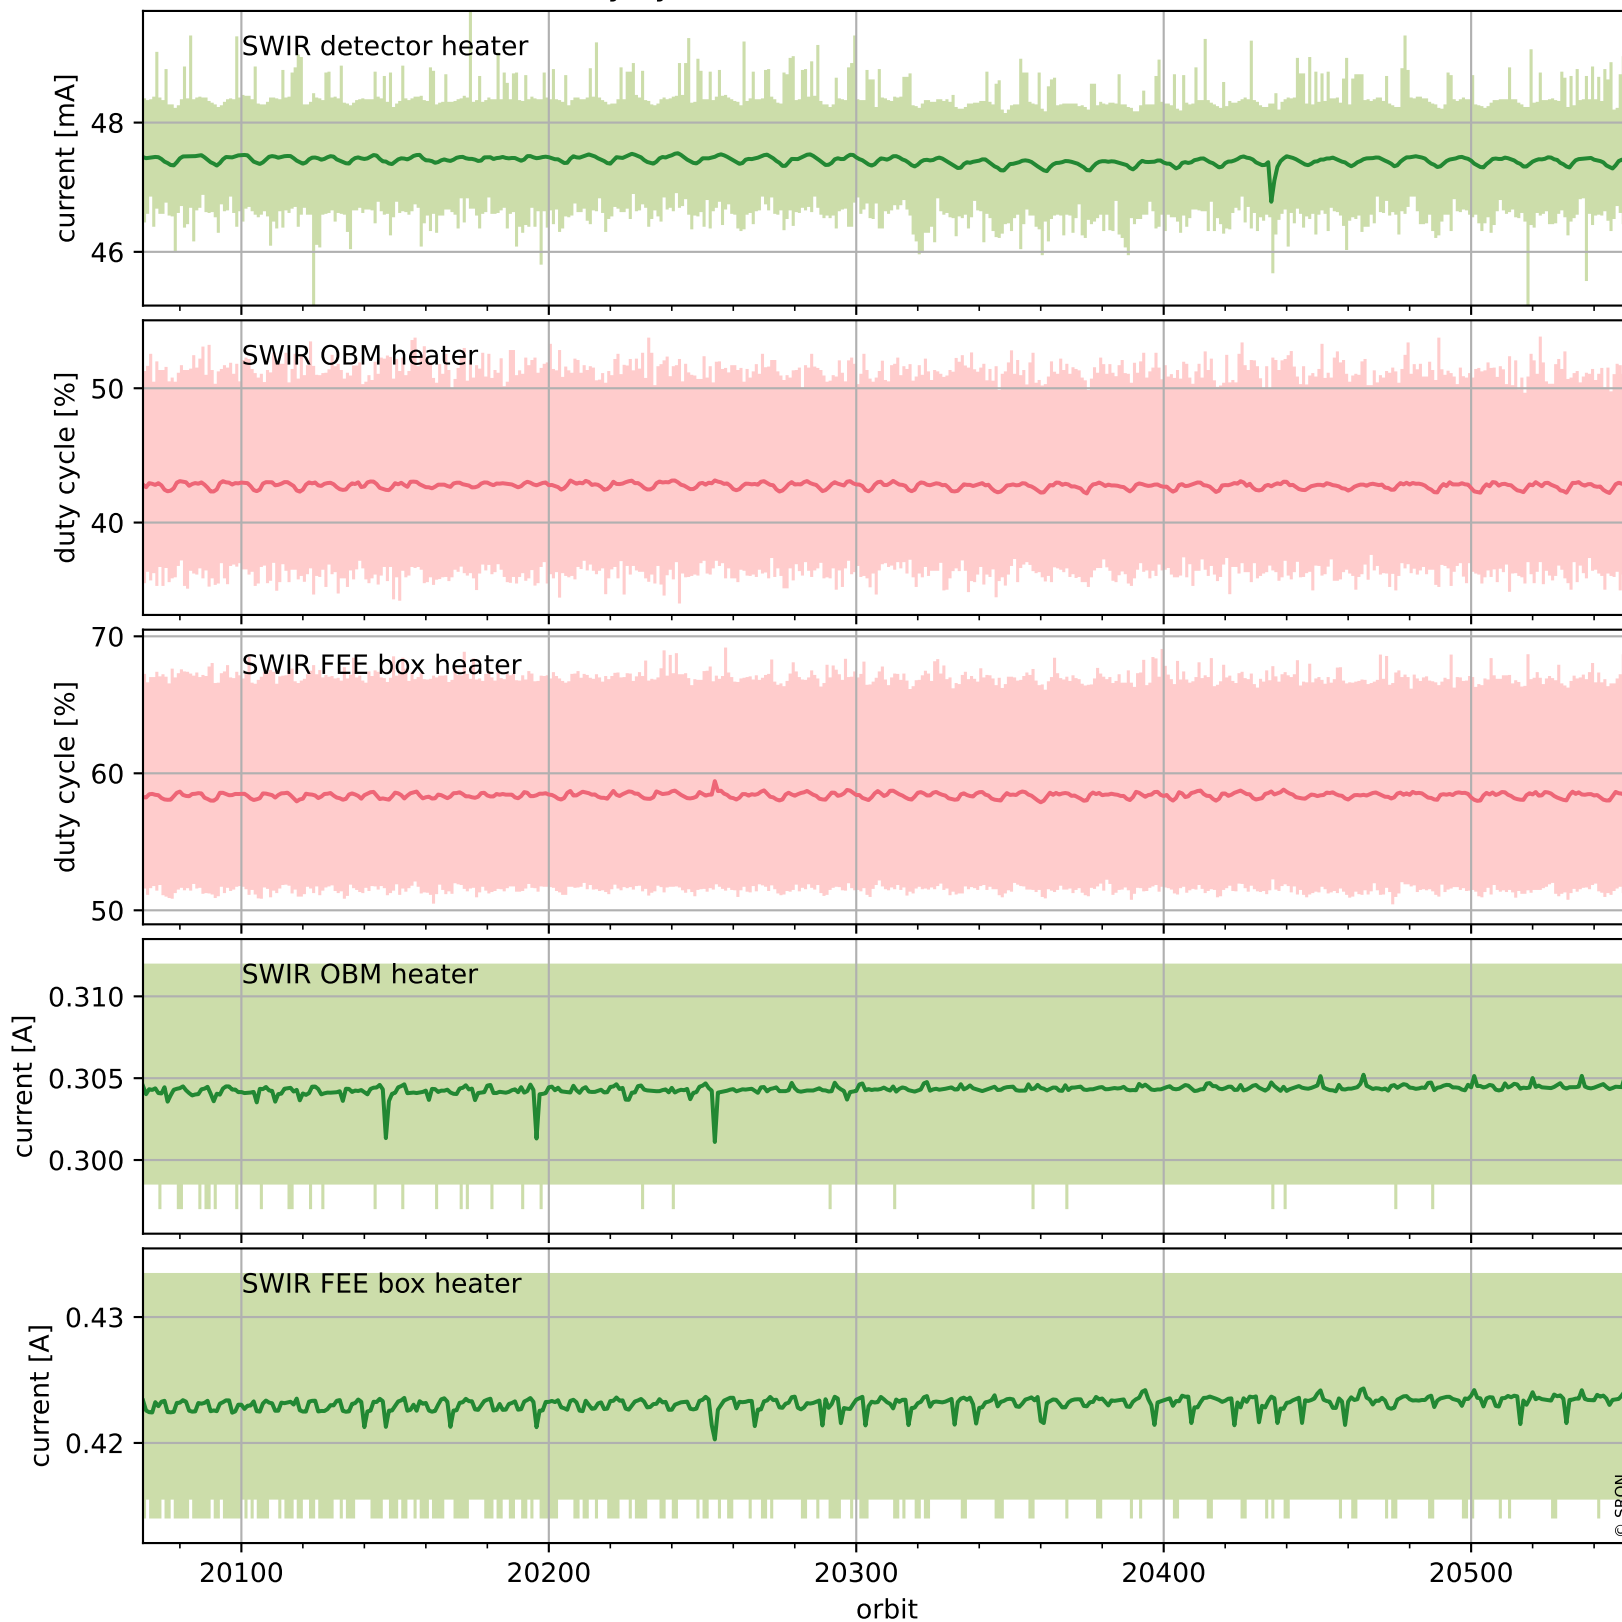

Tropomi SWIR housekeeping data

orbits : [20068, 20552]
coverage : 2021-08-27 / 2021-10-01
created : 2023-08-21T09:18:12

Current and duty cycle of 3 heaters relevant for SWIR (last month)