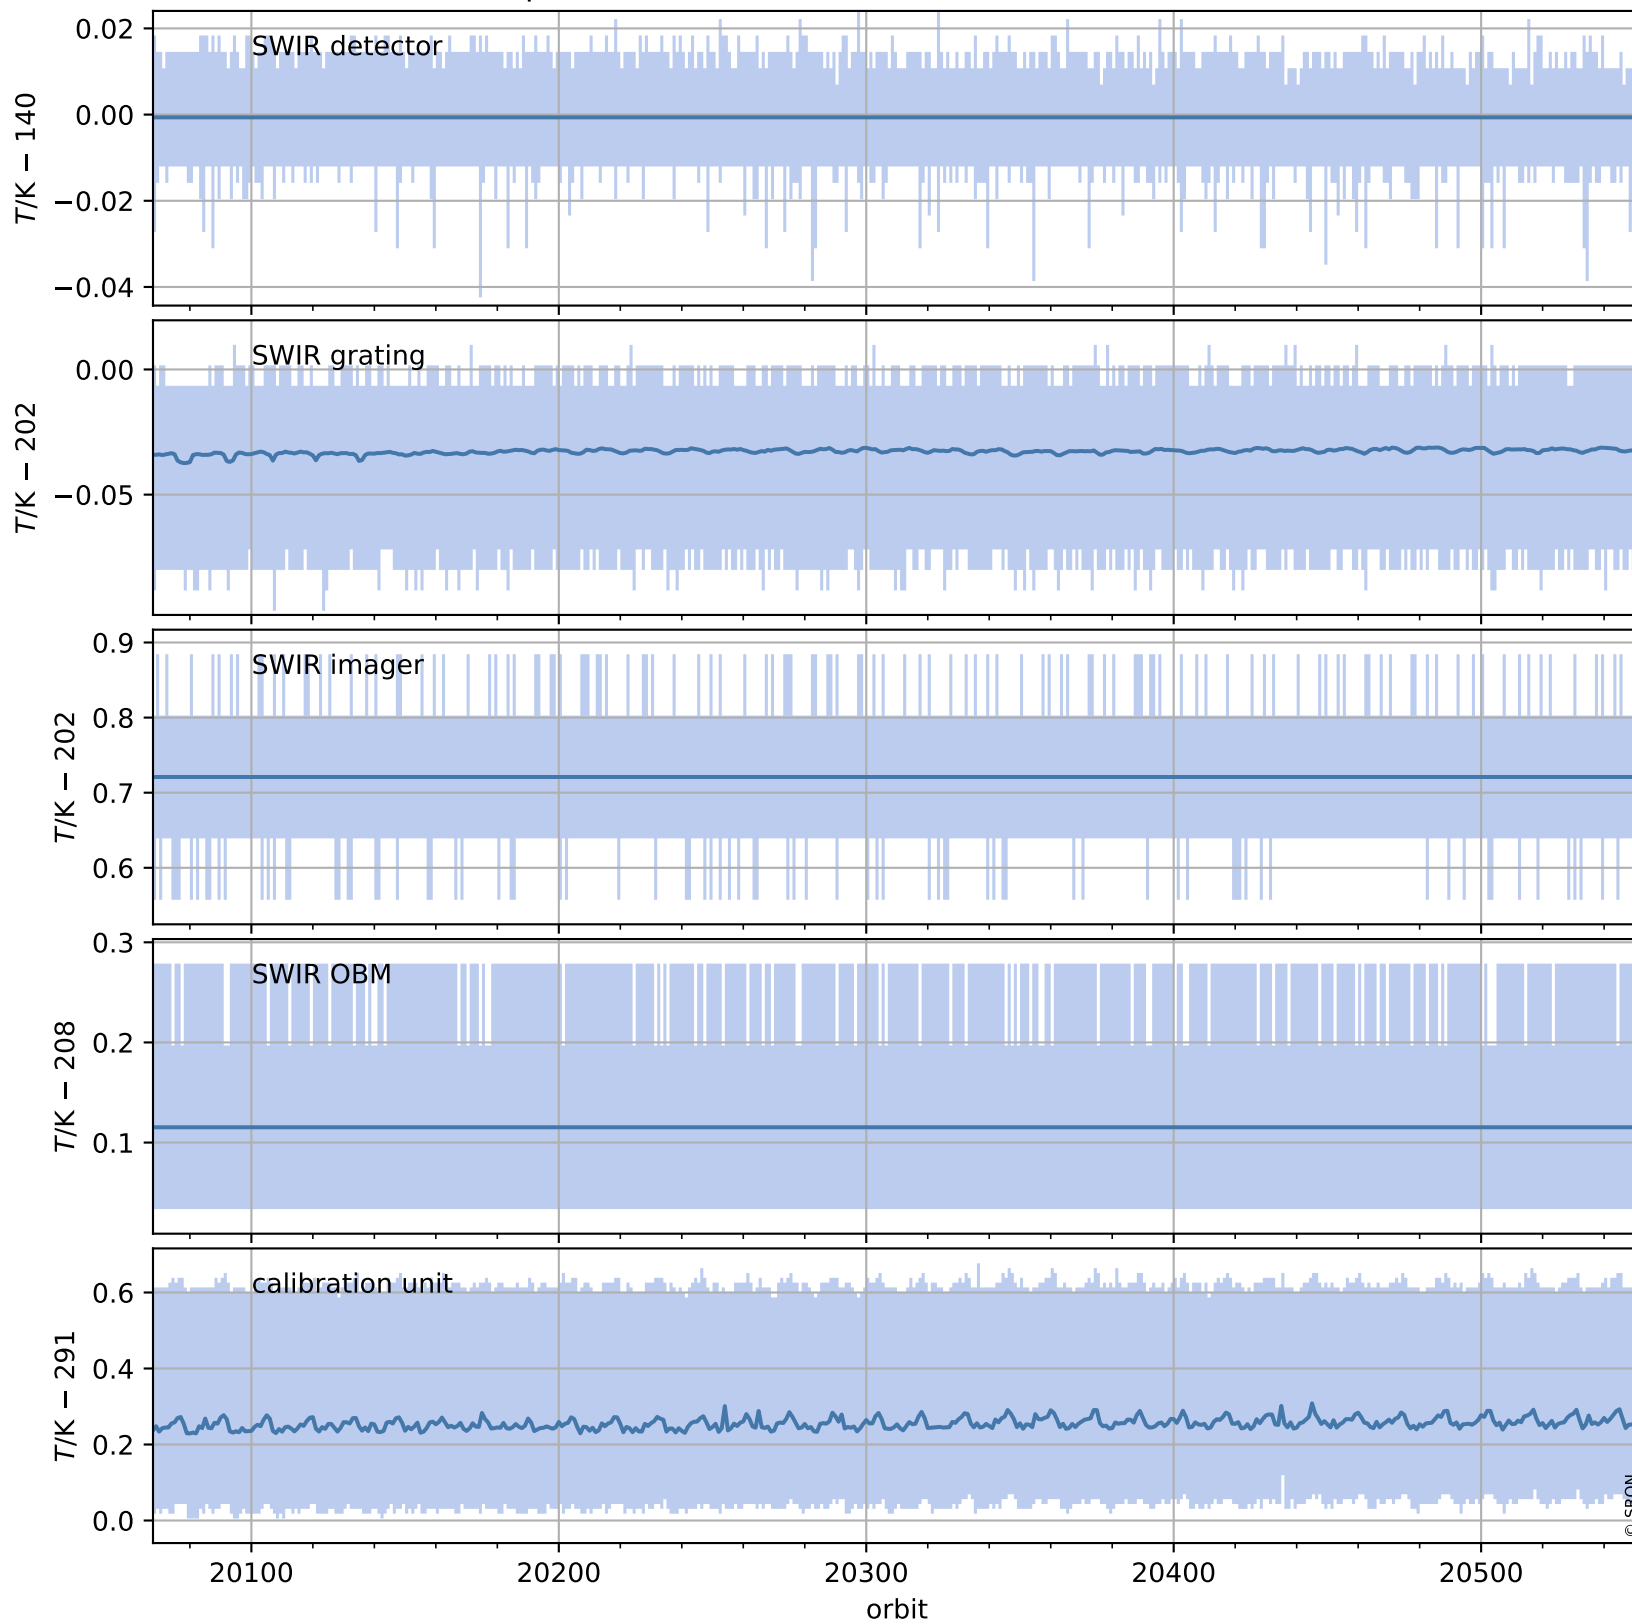

# Tropomi SWIR housekeeping data

orbits : [20539, 20552]  
coverage : 2021-09-30 / 2021-10-01  
created : 2023-08-21T09:18:11

## Temperature of sensors relevant for SWIR (one day)

# Tropomi SWIR housekeeping data

orbits : [20068, 20552]  
coverage : 2021-08-27 / 2021-10-01  
created : 2023-08-21T09:18:12

## Temperature of sensors relevant for SWIR (last month)