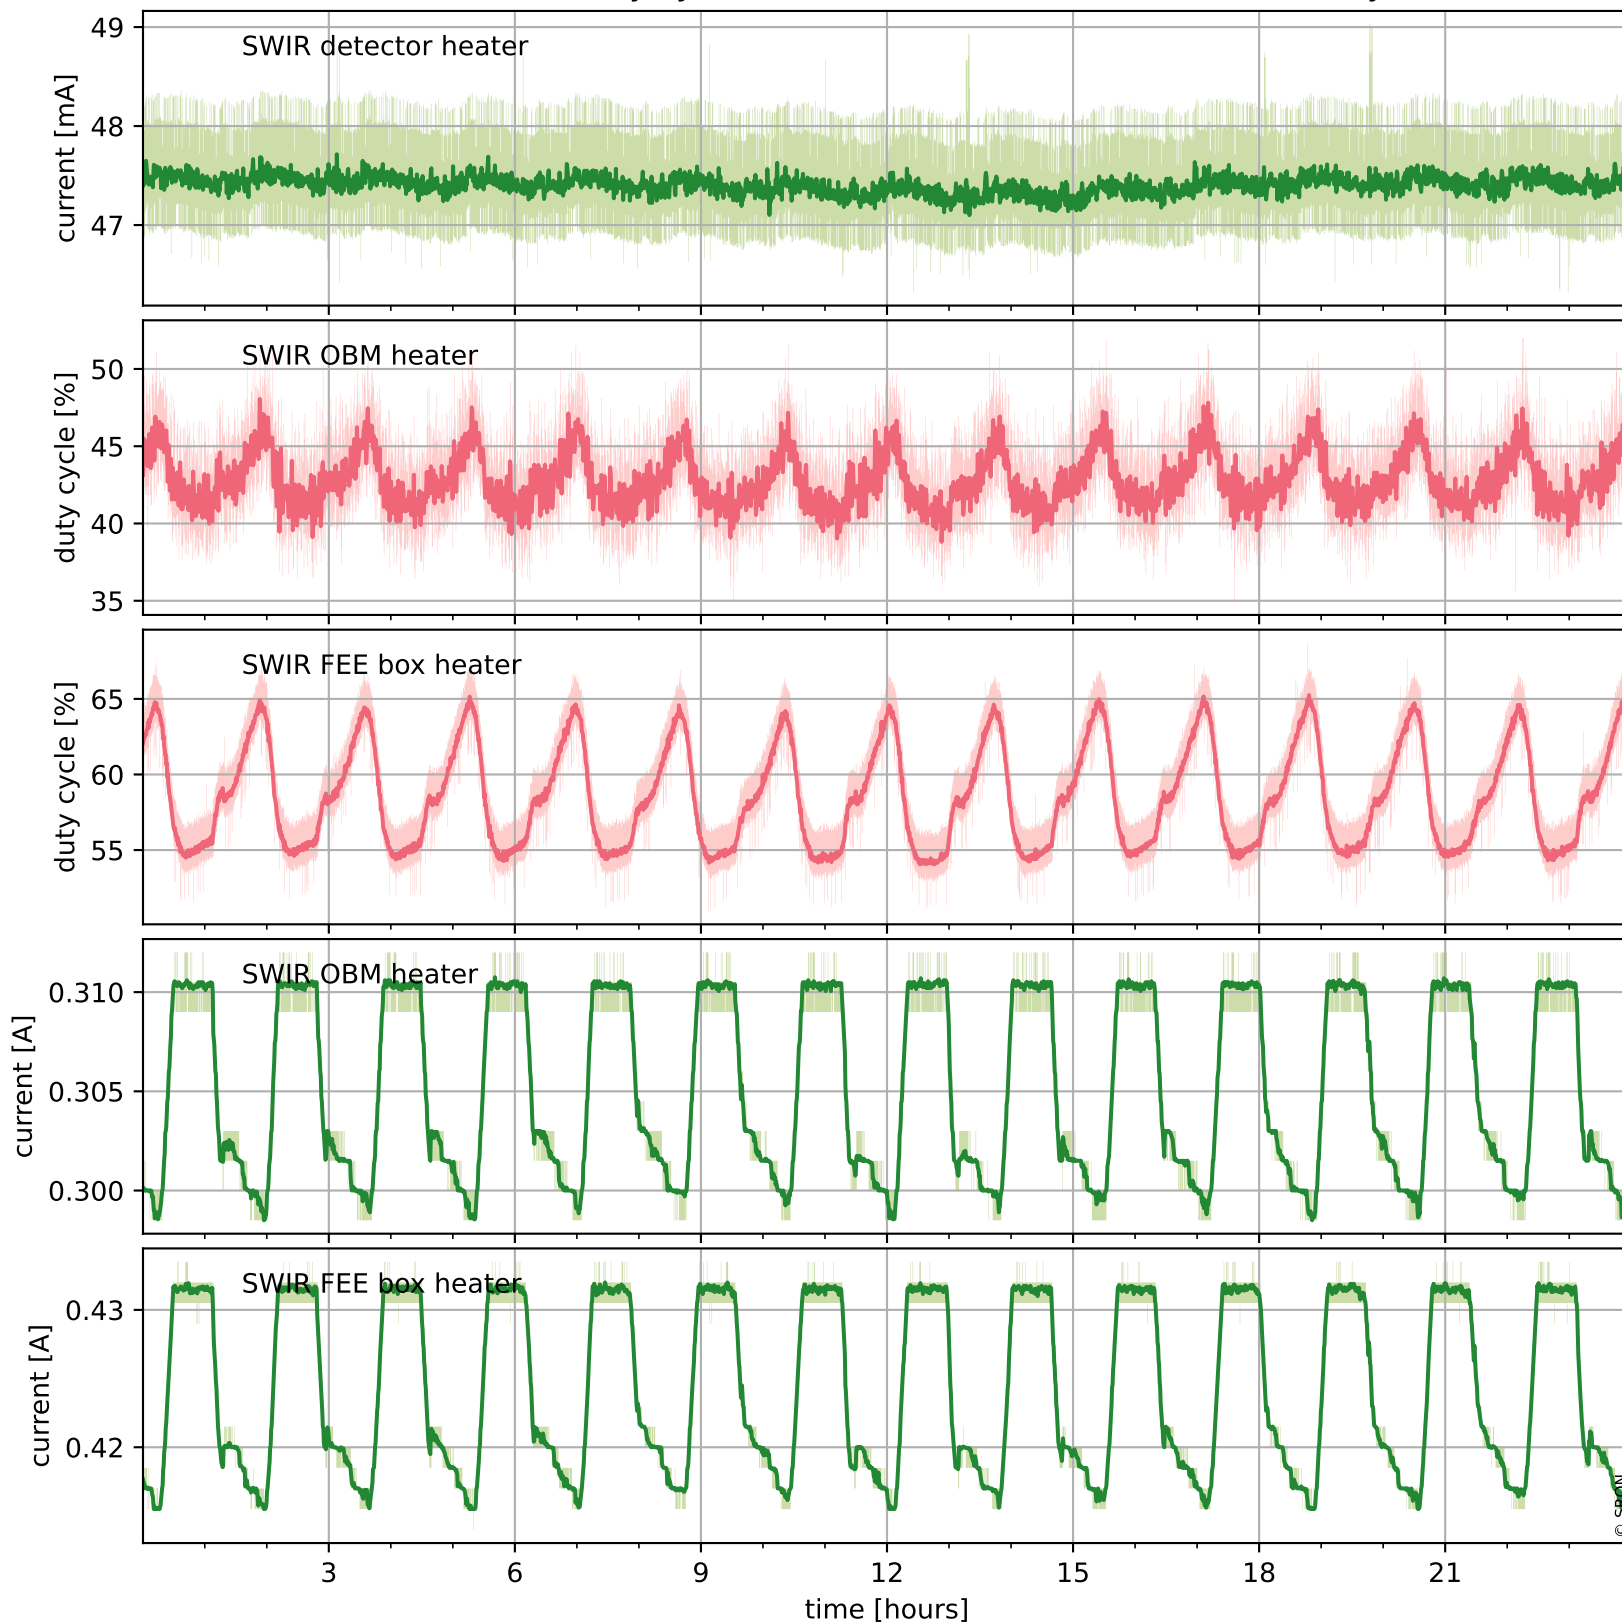

Tropomi SWIR housekeeping data

orbits : [20539, 20552]
coverage : 2021-09-30 / 2021-10-01
created : 2023-08-21T09:18:12

Current and duty cycle of 3 heaters relevant for SWIR (one day)