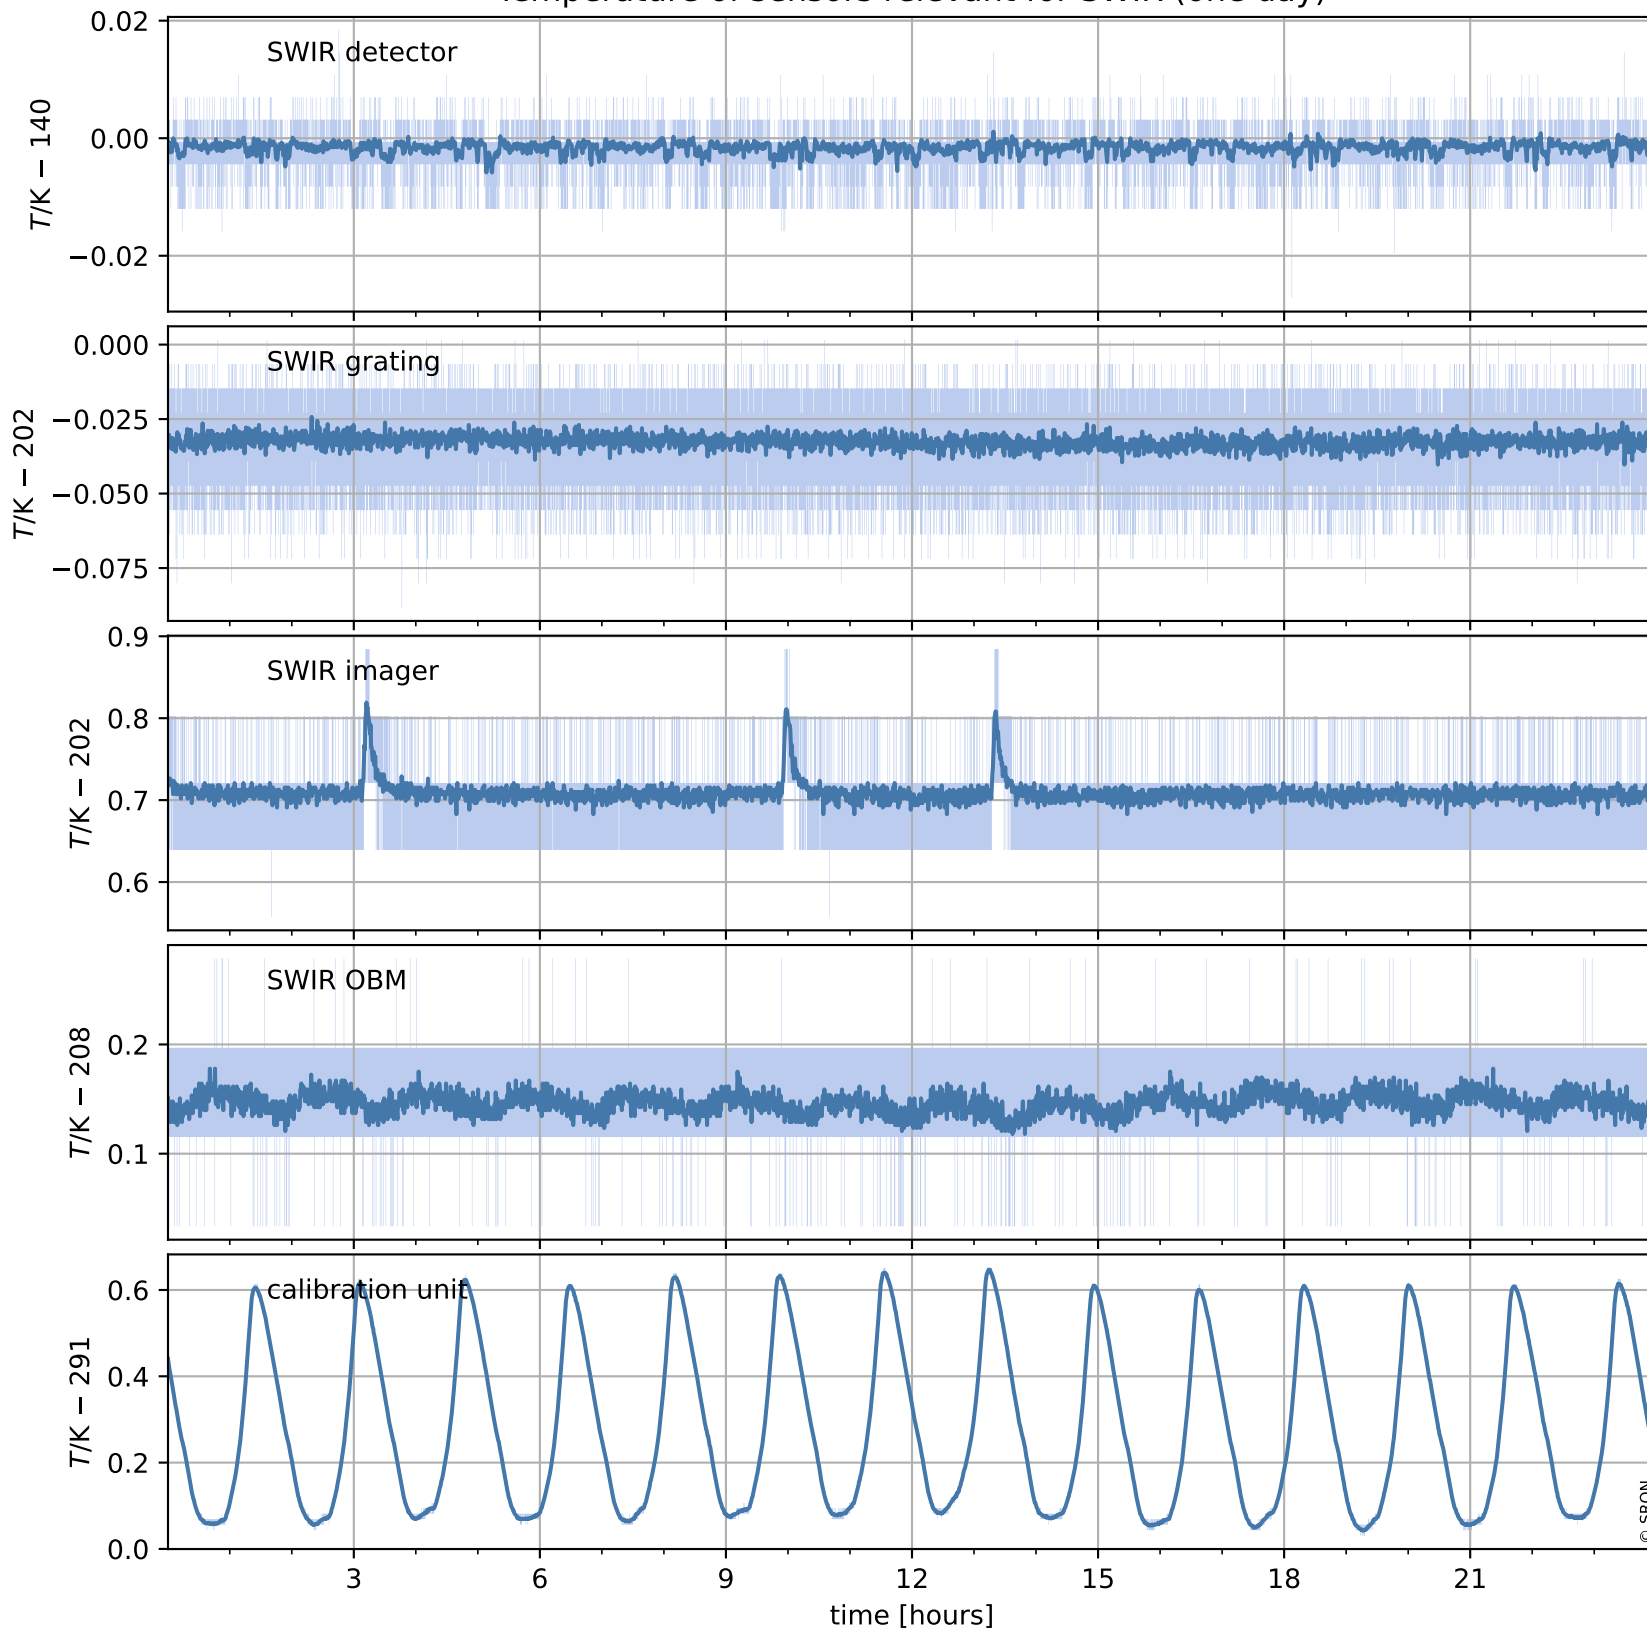

# Tropomi SWIR housekeeping data

orbits : [20539, 20552]  
coverage : 2021-09-30 / 2021-10-01  
created : 2023-08-21T09:18:11

## Temperature of sensors relevant for SWIR (one day)

## Temperature of sensors relevant for SWIR (last month)