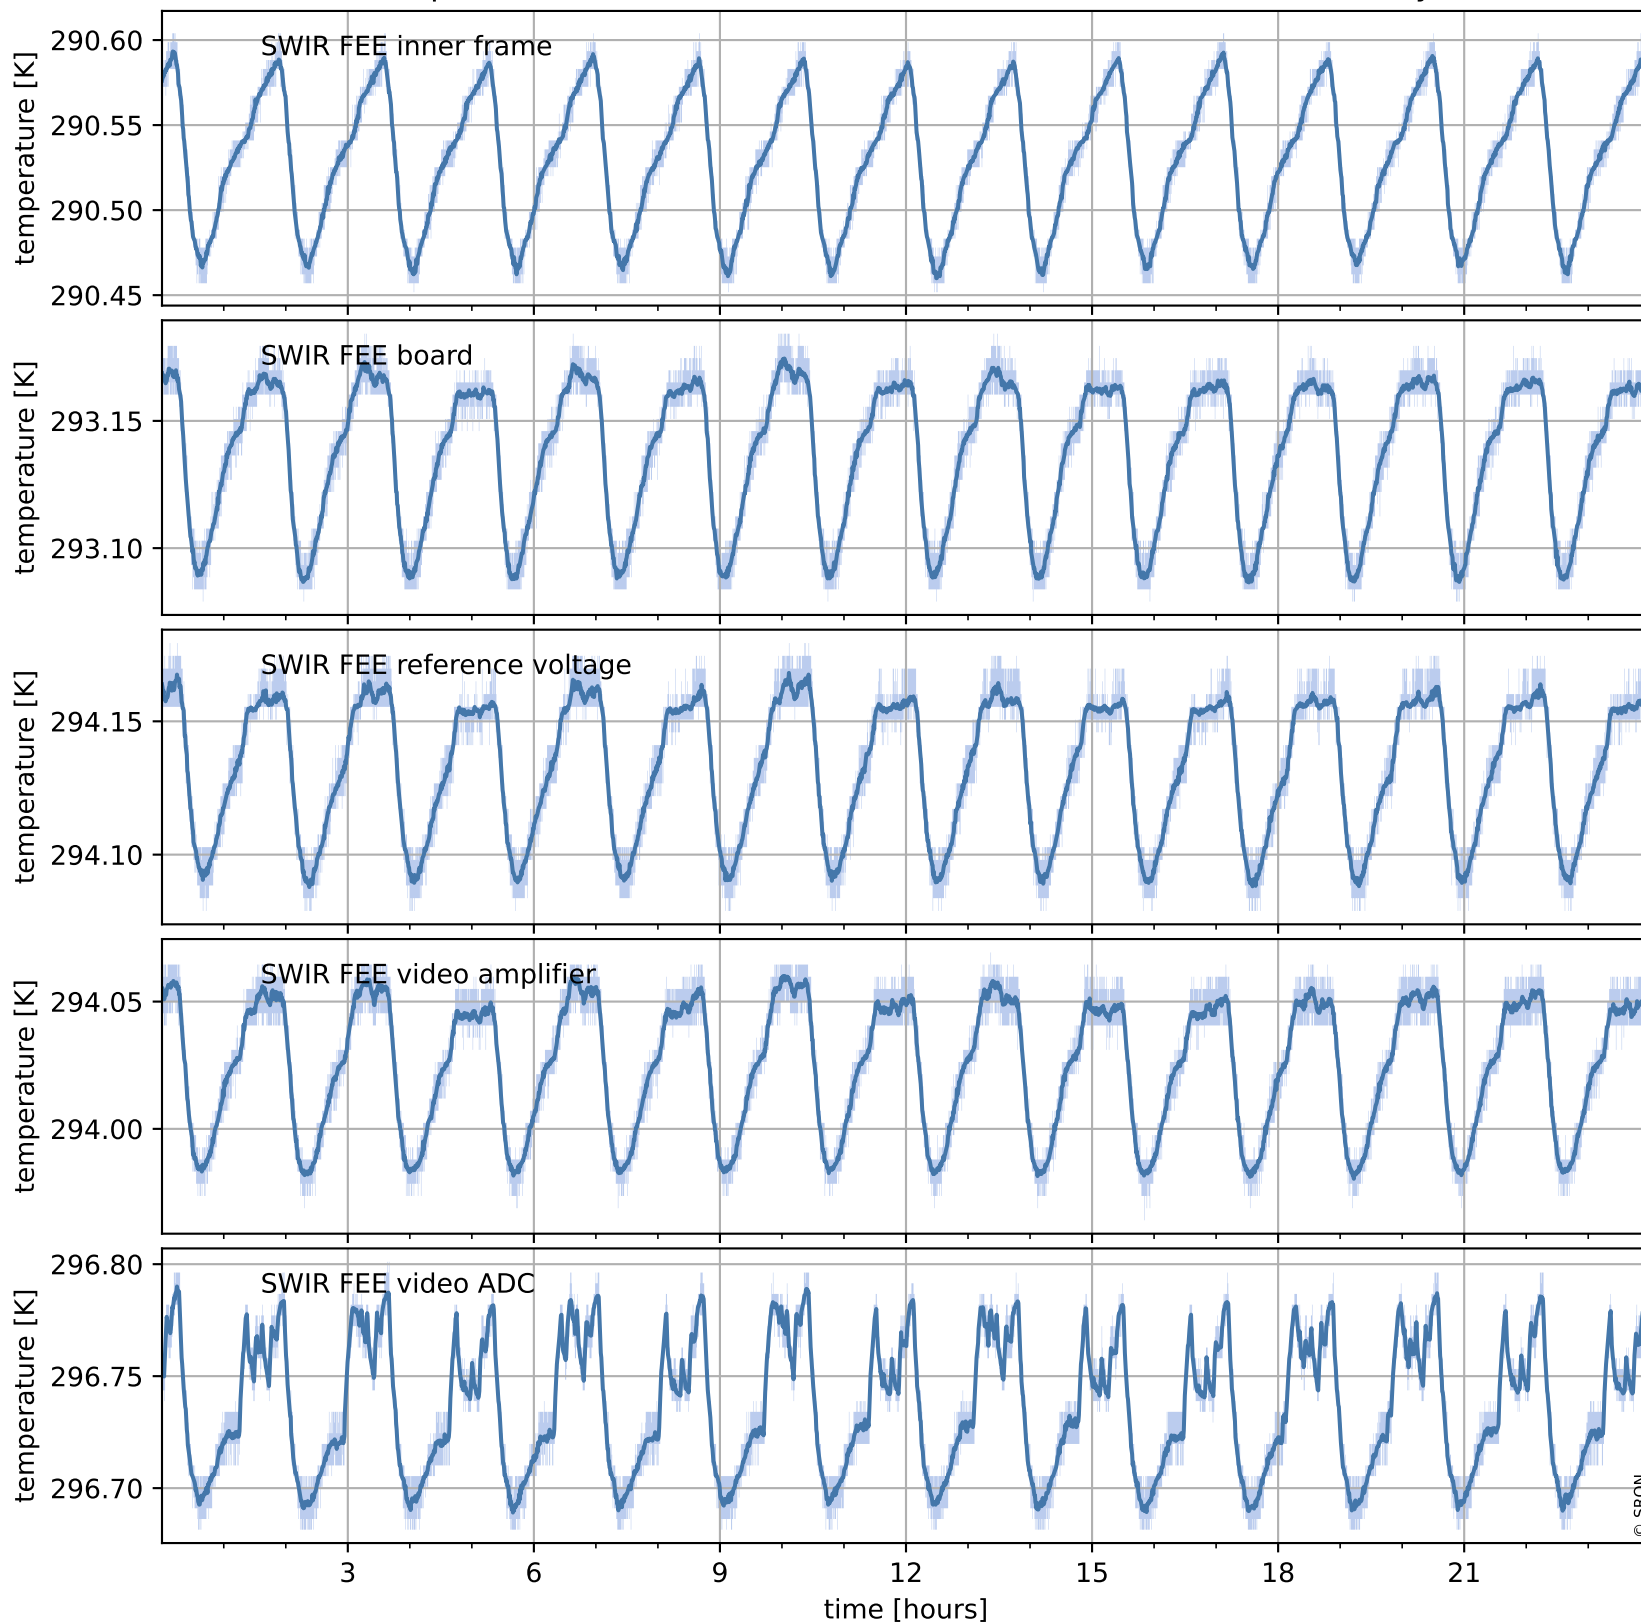

Tropomi SWIR housekeeping data

orbits : [20539, 20552]
coverage : 2021-09-30 / 2021-10-01
created : 2023-08-21T09:18:13

Temperature of sensors at the SWIR front-end electronics (one day)