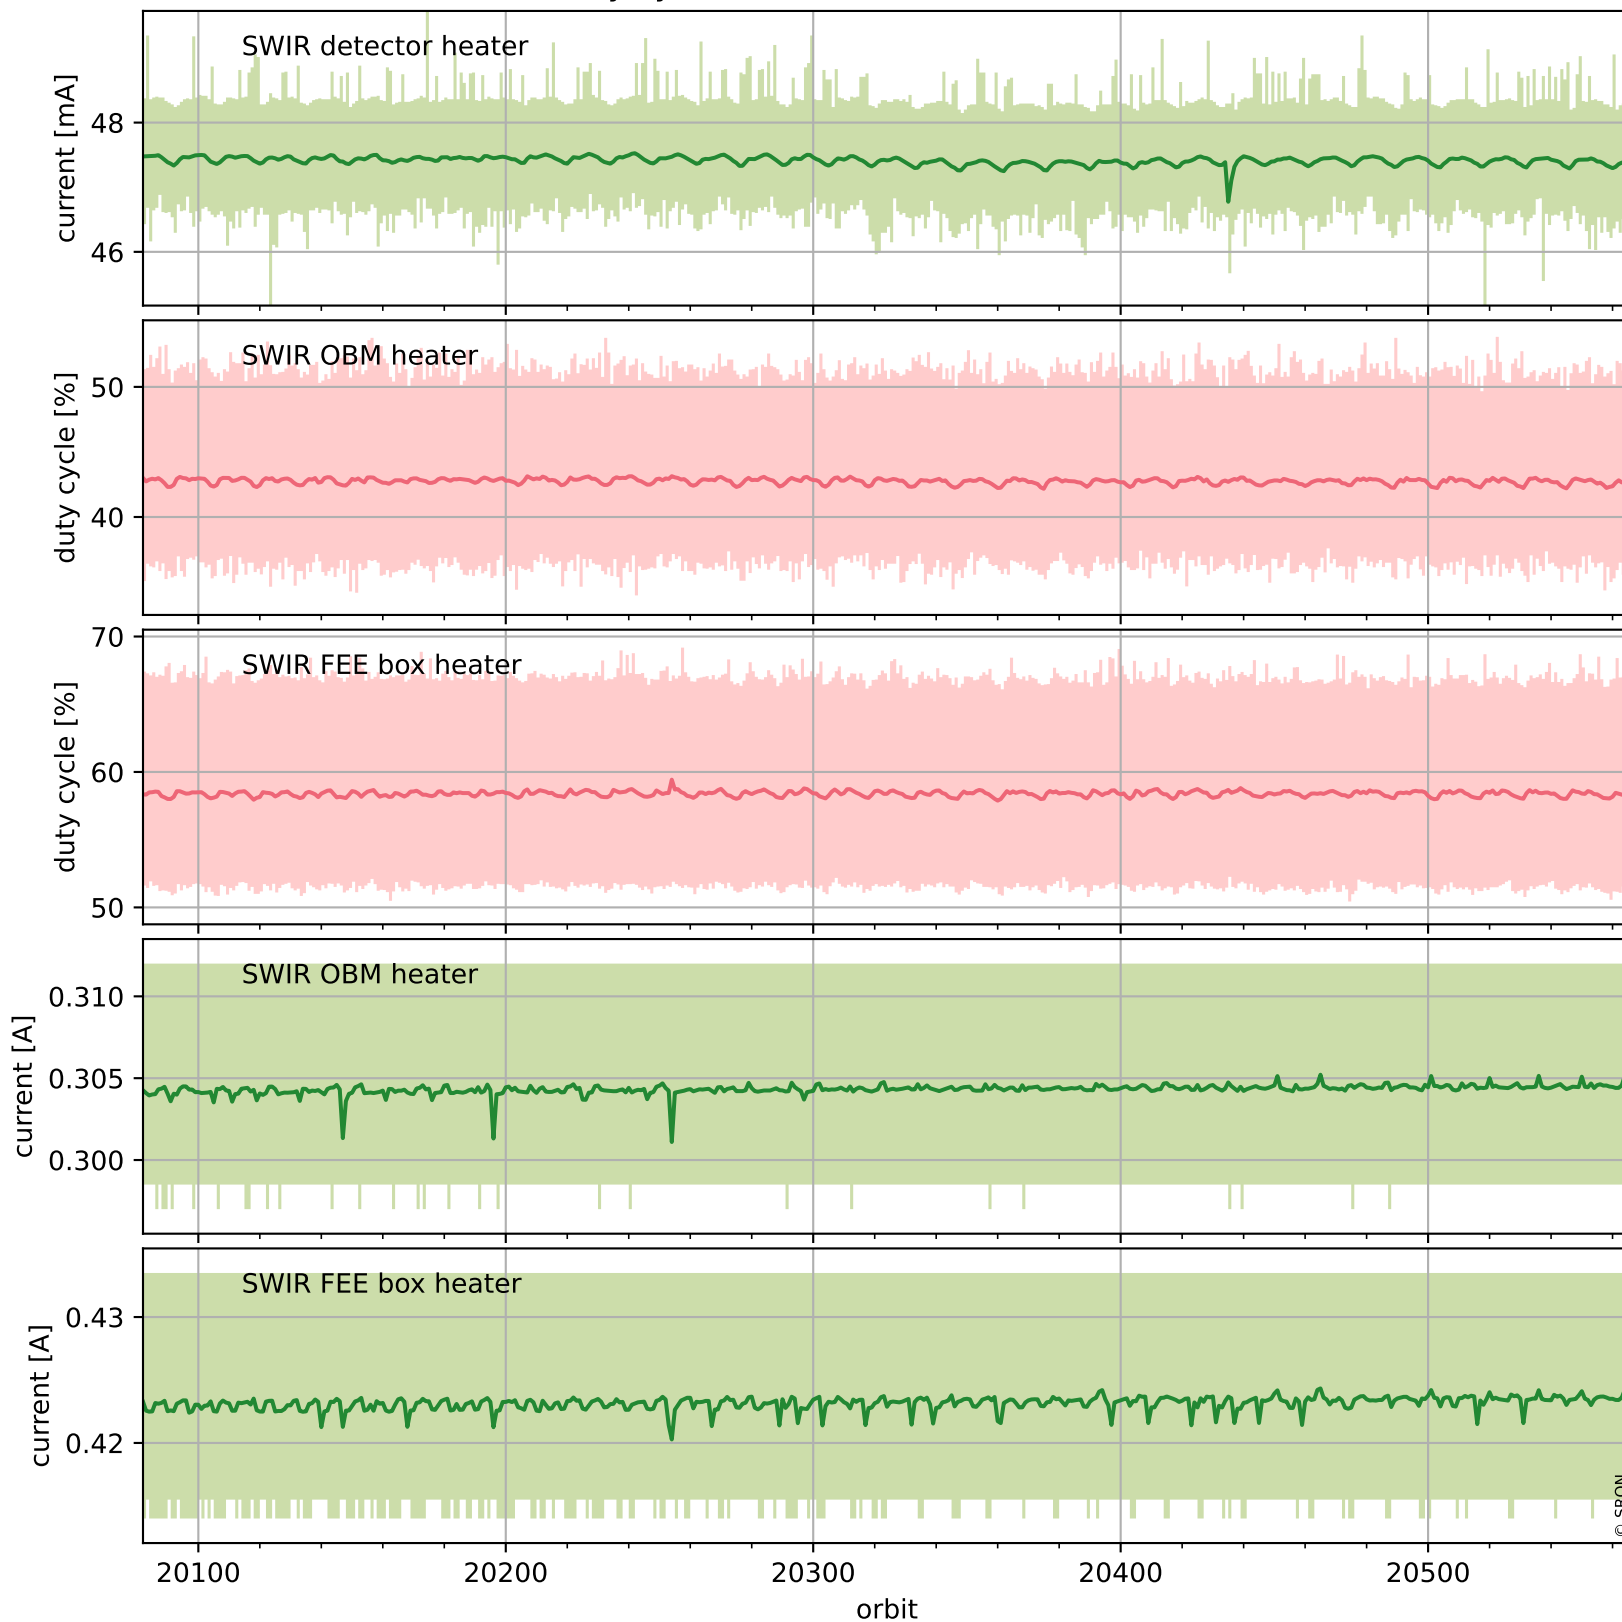

Tropomi SWIR housekeeping data

orbits : [20553, 20566]
coverage : 2021-10-01 / 2021-10-02
created : 2023-08-21T09:18:14

Temperature of sensors relevant for SWIR (one day)

Tropomi SWIR housekeeping data

orbits : [20082, 20566]
coverage : 2021-08-28 / 2021-10-02
created : 2023-08-21T09:18:14

Temperature of sensors relevant for SWIR (last month)

Tropomi SWIR housekeeping data

orbits : [20553, 20566]
coverage : 2021-10-01 / 2021-10-02
created : 2023-08-21T09:18:14

Current and duty cycle of 3 heaters relevant for SWIR (one day)

Tropomi SWIR housekeeping data

orbits : [20082, 20566]
coverage : 2021-08-28 / 2021-10-02
created : 2023-08-21T09:18:15

Current and duty cycle of 3 heaters relevant for SWIR (last month)

Tropomi SWIR housekeeping data

orbits : [20553, 20566]
coverage : 2021-10-01 / 2021-10-02
created : 2023-08-21T09:18:15

Temperature of sensors at the SWIR front-end electronics (one day)

Tropomi SWIR housekeeping data

orbits : [20082, 20566]
coverage : 2021-08-28 / 2021-10-02
created : 2023-08-21T09:18:15