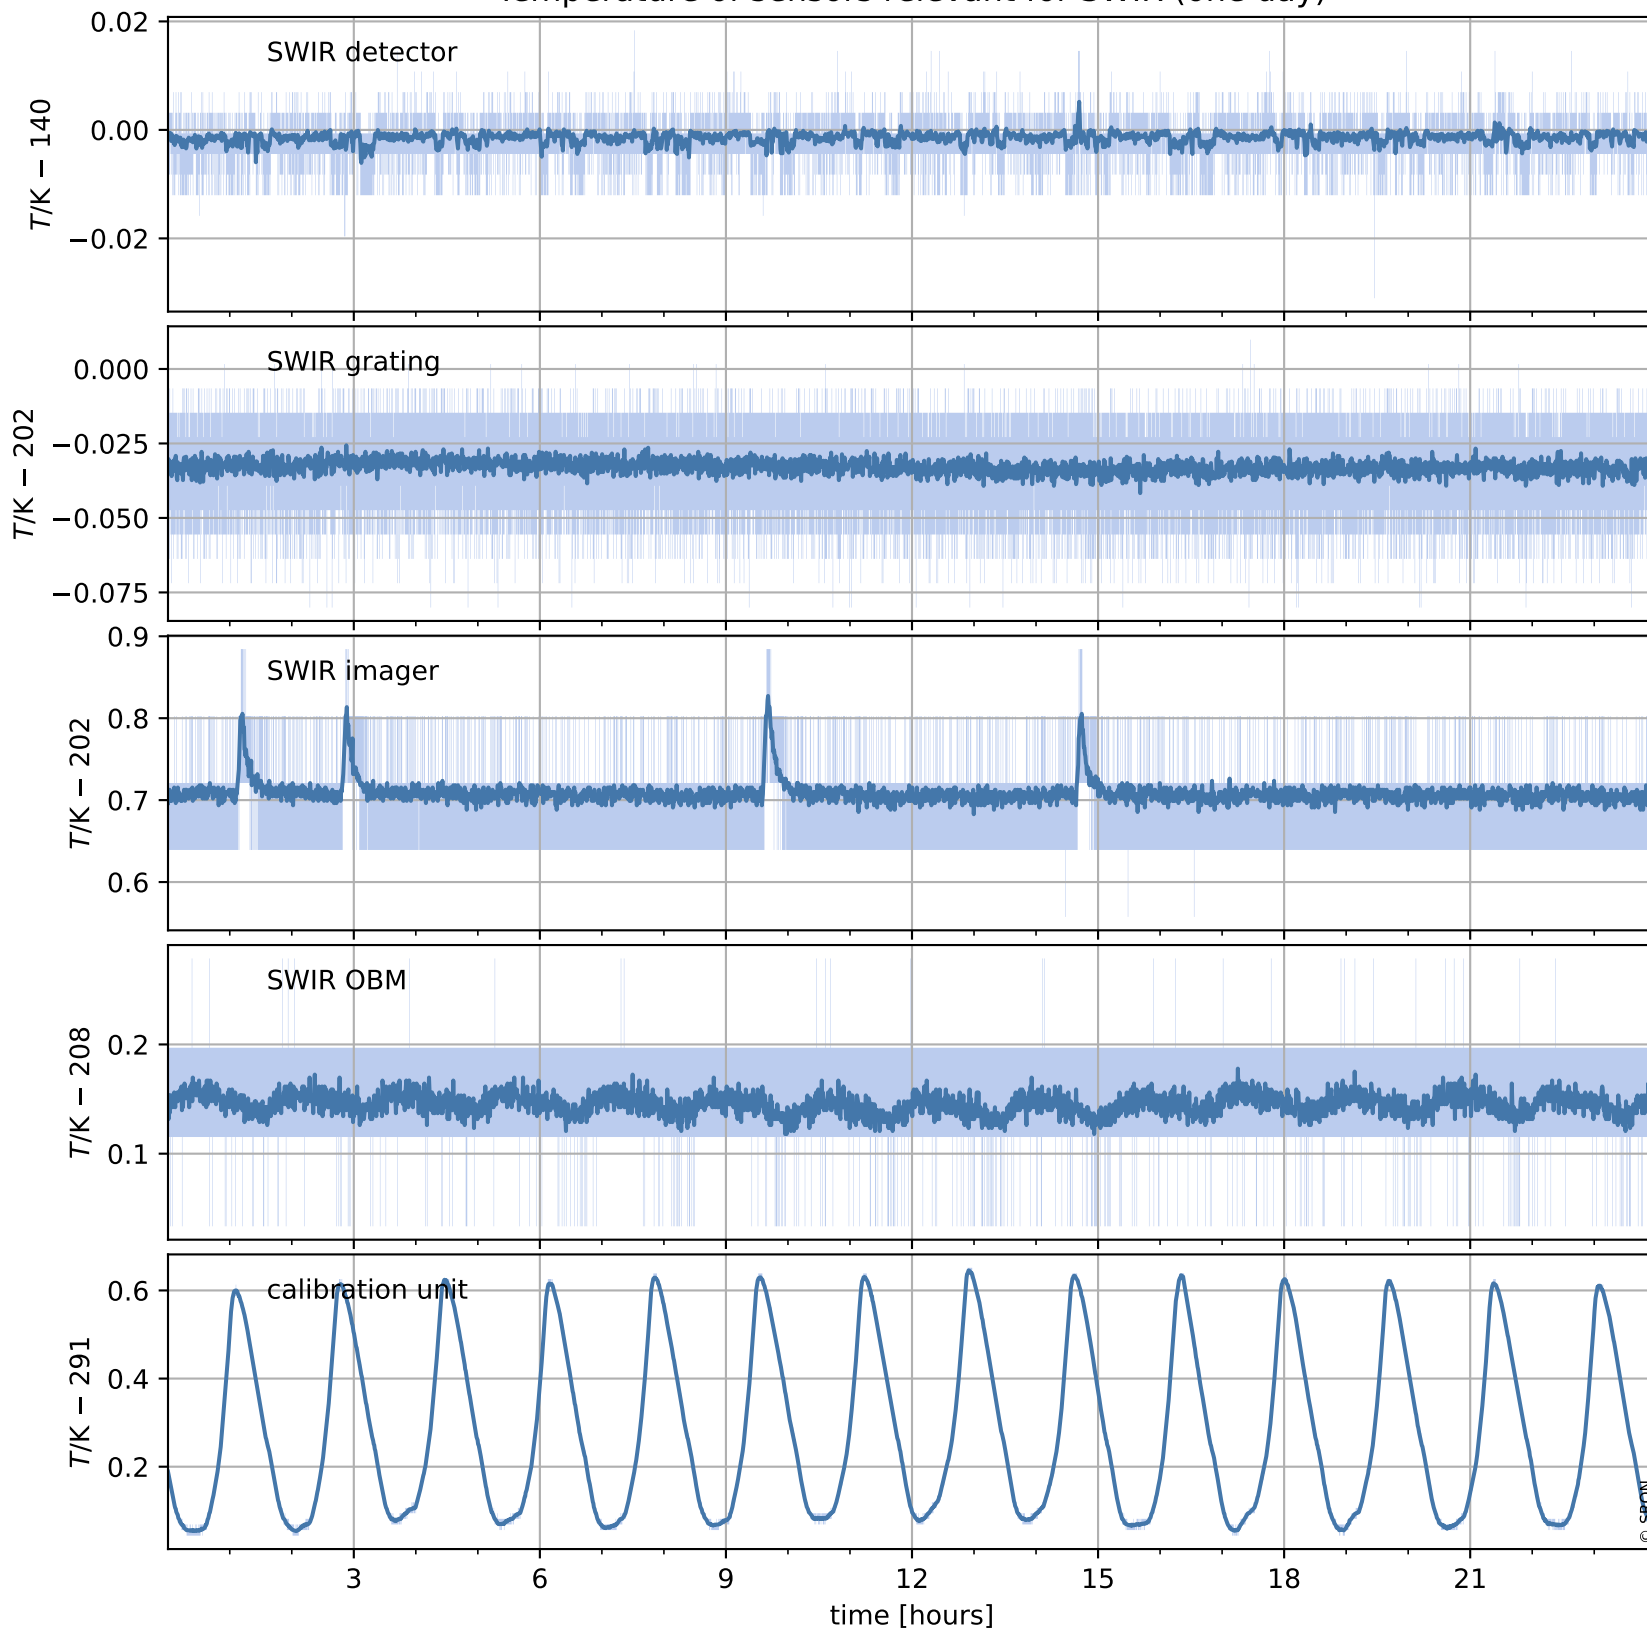

Tropomi SWIR housekeeping data

orbits : [20553, 20566]
coverage : 2021-10-01 / 2021-10-02
created : 2023-08-21T09:18:14

Temperature of sensors relevant for SWIR (one day)

Tropomi SWIR housekeeping data

orbits : [20082, 20566]
coverage : 2021-08-28 / 2021-10-02
created : 2023-08-21T09:18:14

Temperature of sensors relevant for SWIR (last month)

Tropomi SWIR housekeeping data

orbits : [20553, 20566]
coverage : 2021-10-01 / 2021-10-02
created : 2023-08-21T09:18:14

Current and duty cycle of 3 heaters relevant for SWIR (one day)

Tropomi SWIR housekeeping data

orbits : [20082, 20566]
coverage : 2021-08-28 / 2021-10-02
created : 2023-08-21T09:18:15

Current and duty cycle of 3 heaters relevant for SWIR (last month)

Tropomi SWIR housekeeping data

orbits : [20553, 20566]
coverage : 2021-10-01 / 2021-10-02
created : 2023-08-21T09:18:15

Temperature of sensors at the SWIR front-end electronics (one day)

Tropomi SWIR housekeeping data

orbits : [20082, 20566]
coverage : 2021-08-28 / 2021-10-02
created : 2023-08-21T09:18:15