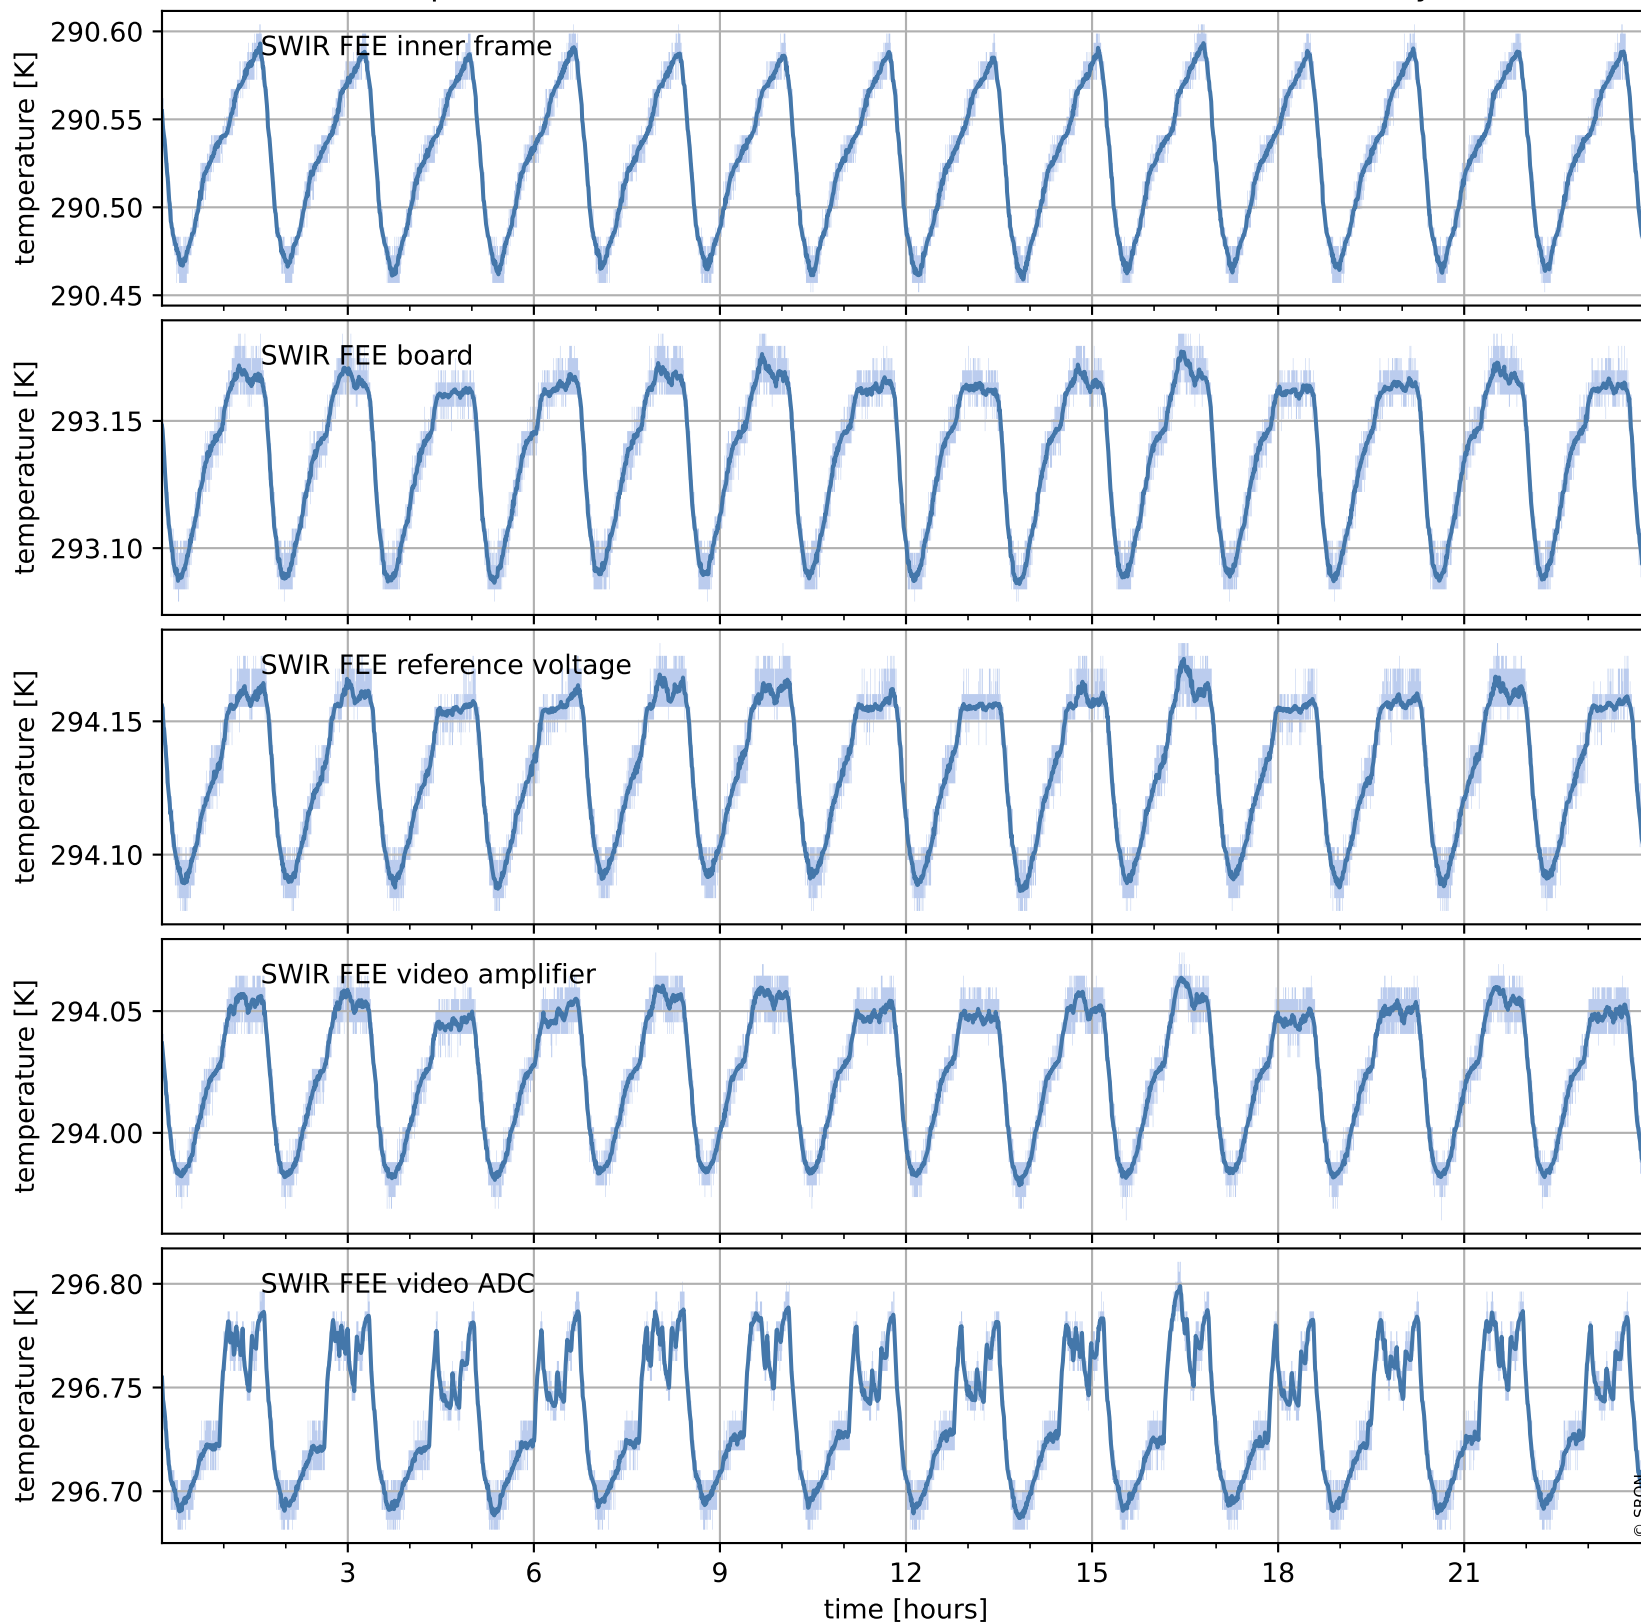

Tropomi SWIR housekeeping data

orbits : [20553, 20566]
coverage : 2021-10-01 / 2021-10-02
created : 2023-08-21T09:18:14

Temperature of sensors relevant for SWIR (one day)

Tropomi SWIR housekeeping data

orbits : [20082, 20566]
coverage : 2021-08-28 / 2021-10-02
created : 2023-08-21T09:18:14

Temperature of sensors relevant for SWIR (last month)

Tropomi SWIR housekeeping data

orbits : [20553, 20566]
coverage : 2021-10-01 / 2021-10-02
created : 2023-08-21T09:18:14

Current and duty cycle of 3 heaters relevant for SWIR (one day)

Tropomi SWIR housekeeping data

orbits : [20082, 20566]
coverage : 2021-08-28 / 2021-10-02
created : 2023-08-21T09:18:15

Current and duty cycle of 3 heaters relevant for SWIR (last month)

Tropomi SWIR housekeeping data

orbits : [20553, 20566]
coverage : 2021-10-01 / 2021-10-02
created : 2023-08-21T09:18:15

Temperature of sensors at the SWIR front-end electronics (one day)

Tropomi SWIR housekeeping data

orbits : [20082, 20566]
coverage : 2021-08-28 / 2021-10-02
created : 2023-08-21T09:18:15