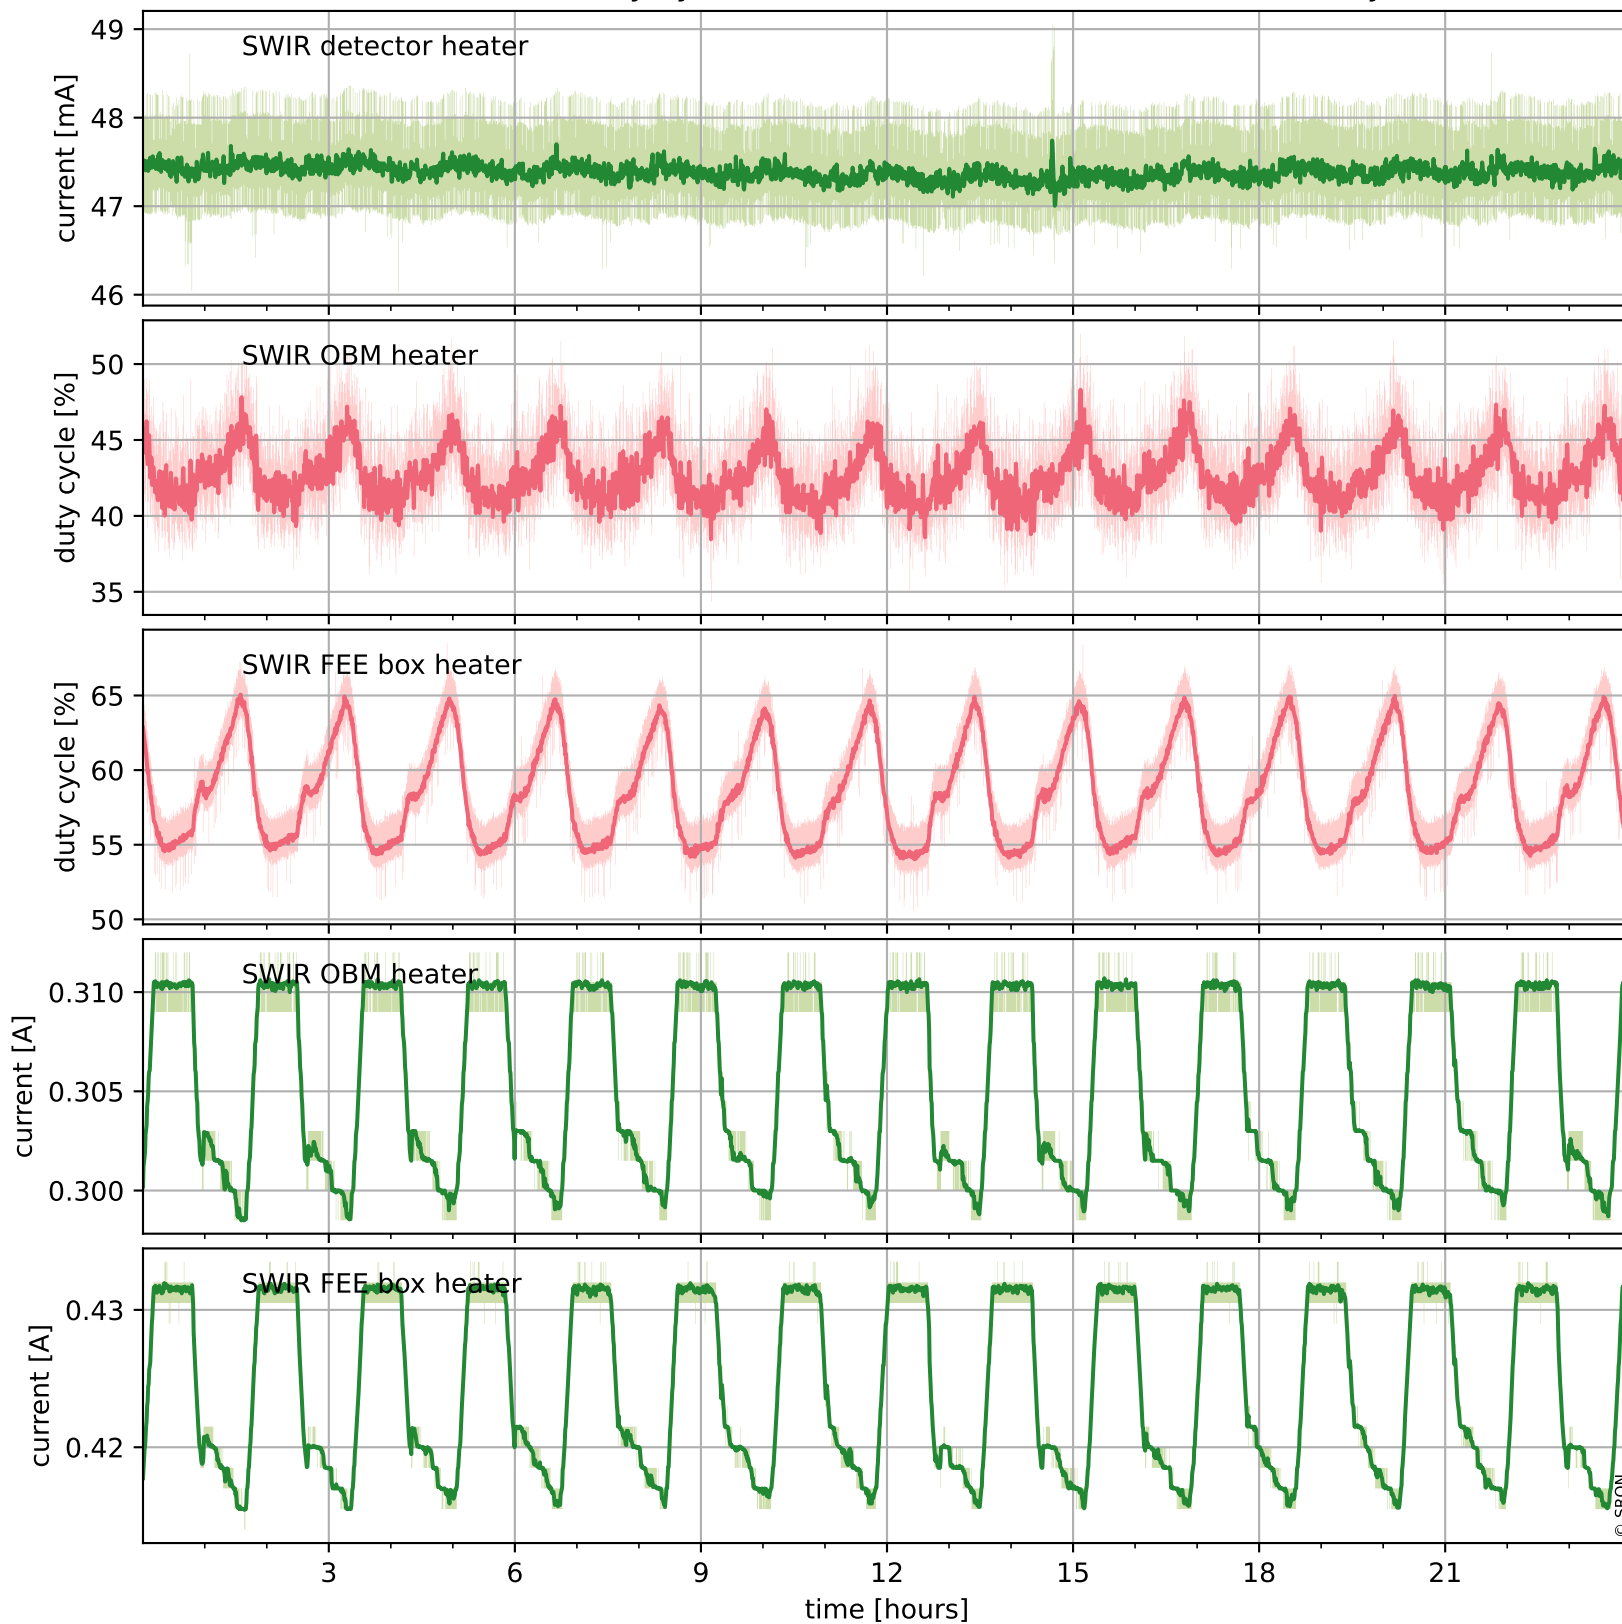

Tropomi SWIR housekeeping data

orbits : [20553, 20566]
coverage : 2021-10-01 / 2021-10-02
created : 2023-08-21T09:18:14

Temperature of sensors relevant for SWIR (one day)

Tropomi SWIR housekeeping data

orbits : [20082, 20566]
coverage : 2021-08-28 / 2021-10-02
created : 2023-08-21T09:18:14

Temperature of sensors relevant for SWIR (last month)

Tropomi SWIR housekeeping data

orbits : [20553, 20566]
coverage : 2021-10-01 / 2021-10-02
created : 2023-08-21T09:18:14

Current and duty cycle of 3 heaters relevant for SWIR (one day)

Tropomi SWIR housekeeping data

orbits : [20082, 20566]
coverage : 2021-08-28 / 2021-10-02
created : 2023-08-21T09:18:15

Current and duty cycle of 3 heaters relevant for SWIR (last month)

Tropomi SWIR housekeeping data

orbits : [20553, 20566]
coverage : 2021-10-01 / 2021-10-02
created : 2023-08-21T09:18:15

Temperature of sensors at the SWIR front-end electronics (one day)

Tropomi SWIR housekeeping data

orbits : [20082, 20566]
coverage : 2021-08-28 / 2021-10-02
created : 2023-08-21T09:18:15