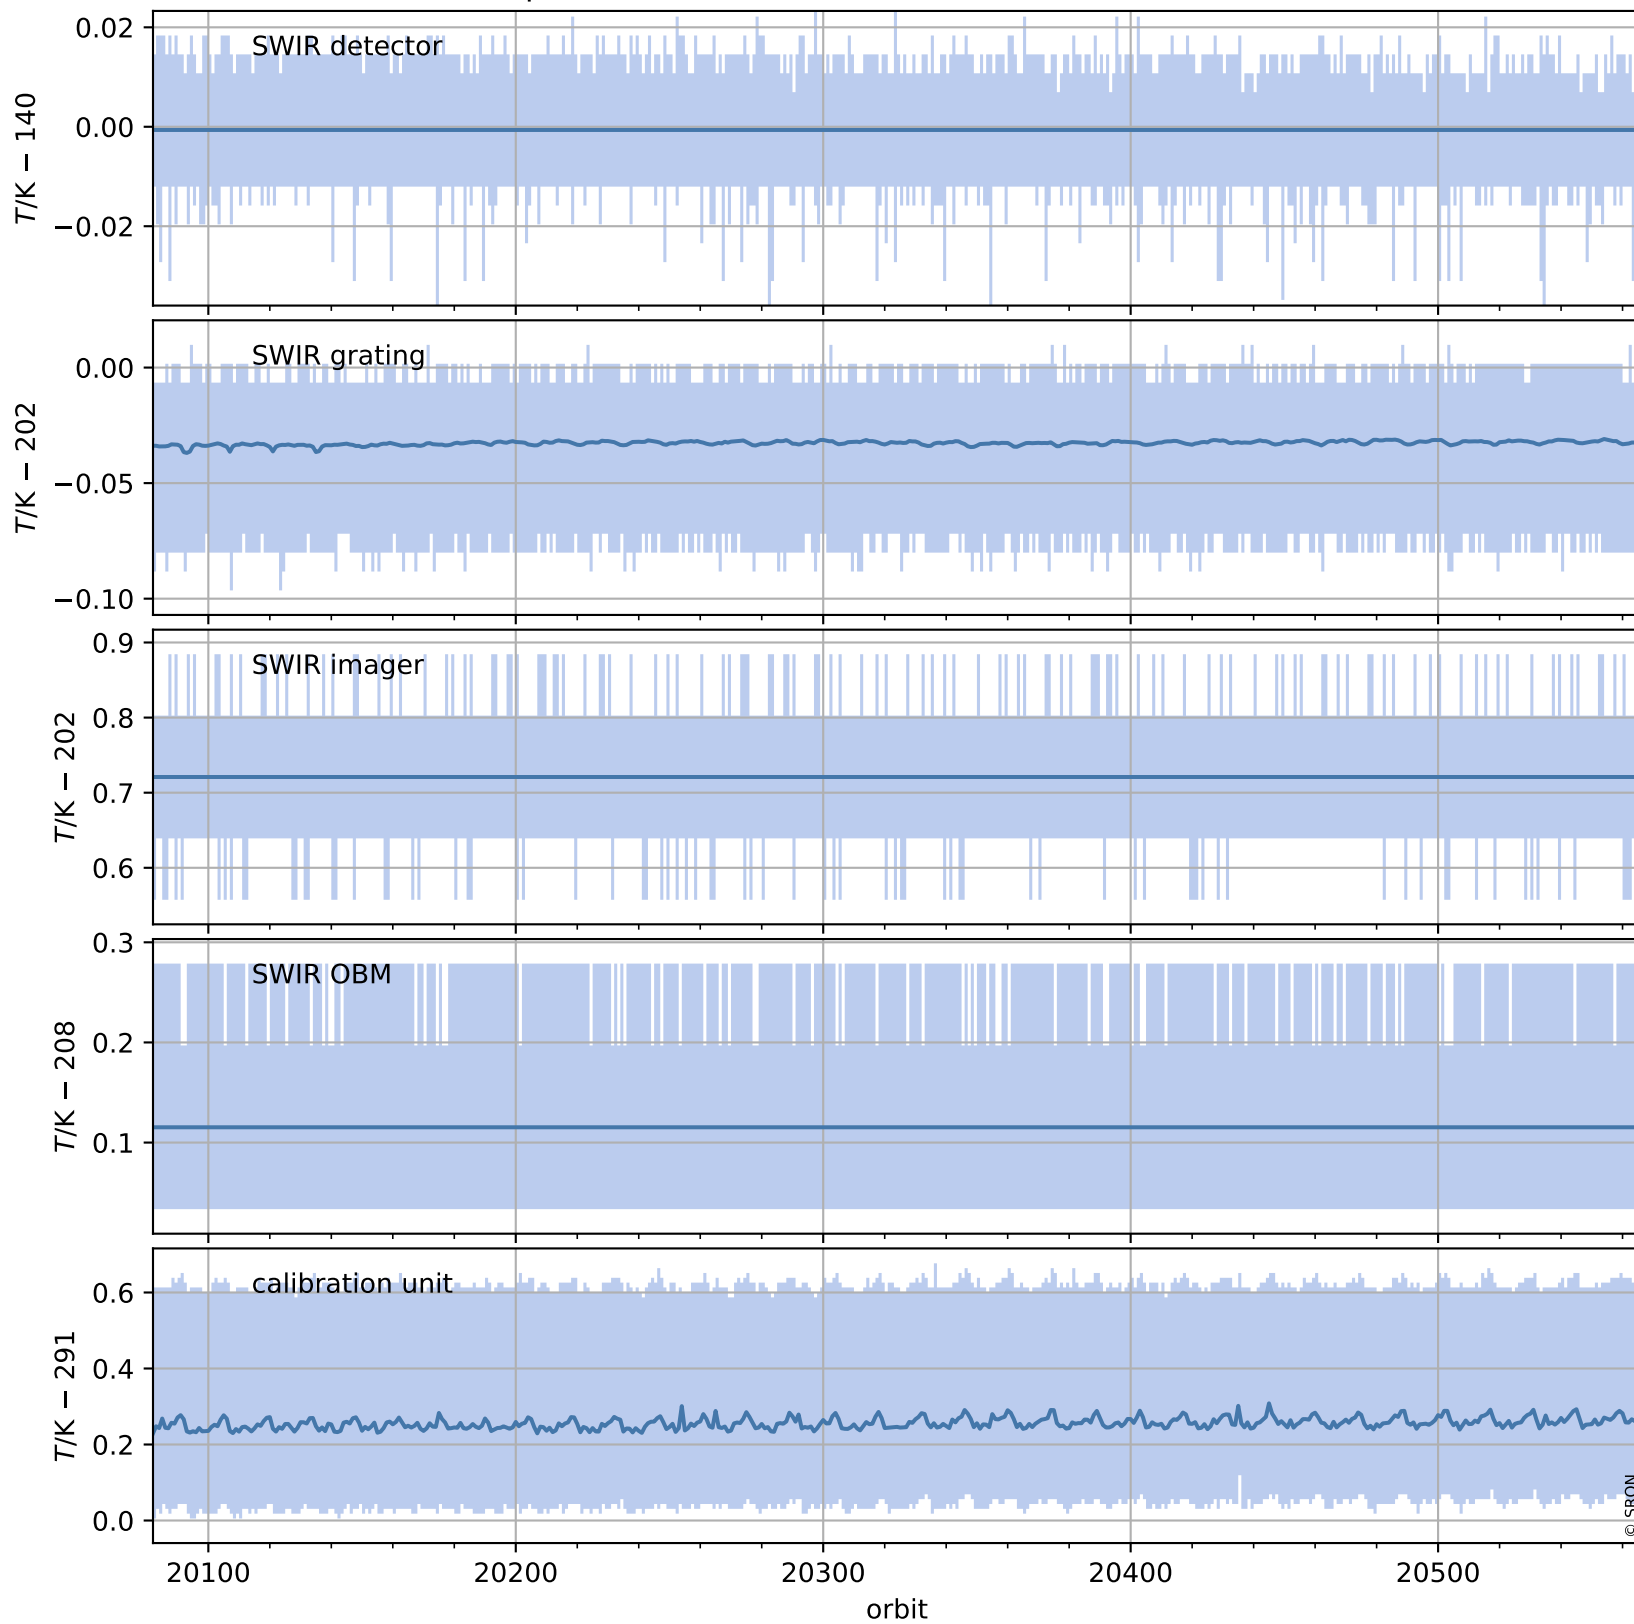

Tropomi SWIR housekeeping data

orbits : [20553, 20566]
coverage : 2021-10-01 / 2021-10-02
created : 2023-08-21T09:18:14

Temperature of sensors relevant for SWIR (one day)

Tropomi SWIR housekeeping data

orbits : [20082, 20566]
coverage : 2021-08-28 / 2021-10-02
created : 2023-08-21T09:18:14

Temperature of sensors relevant for SWIR (last month)

Tropomi SWIR housekeeping data

orbits : [20553, 20566]
coverage : 2021-10-01 / 2021-10-02
created : 2023-08-21T09:18:14

Current and duty cycle of 3 heaters relevant for SWIR (one day)

Tropomi SWIR housekeeping data

orbits : [20082, 20566]
coverage : 2021-08-28 / 2021-10-02
created : 2023-08-21T09:18:15

Current and duty cycle of 3 heaters relevant for SWIR (last month)

Tropomi SWIR housekeeping data

orbits : [20553, 20566]
coverage : 2021-10-01 / 2021-10-02
created : 2023-08-21T09:18:15

Temperature of sensors at the SWIR front-end electronics (one day)

Tropomi SWIR housekeeping data

orbits : [20082, 20566]
coverage : 2021-08-28 / 2021-10-02
created : 2023-08-21T09:18:15