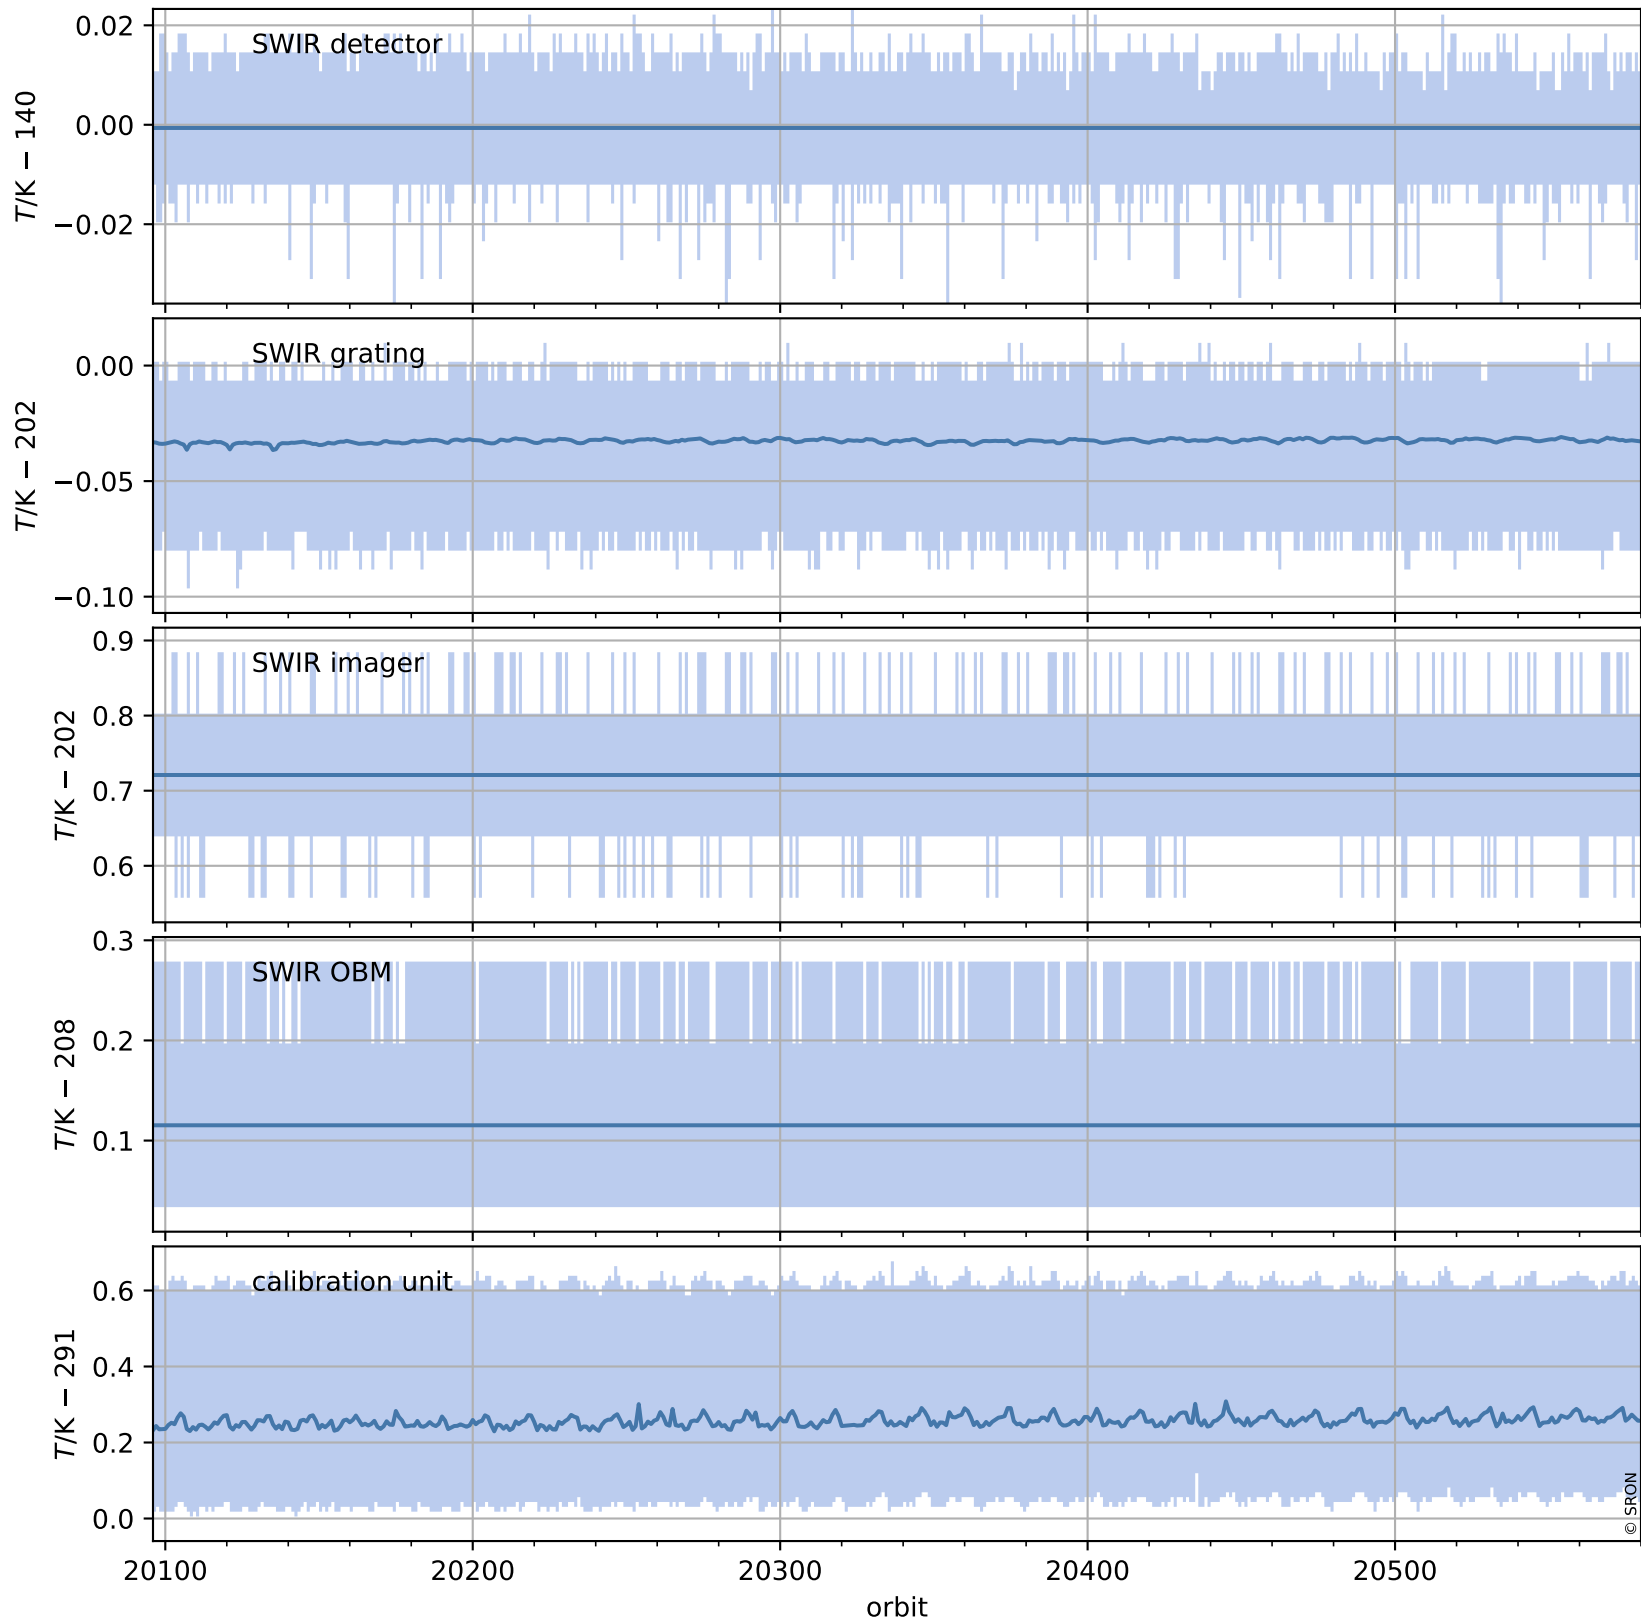

Tropomi SWIR housekeeping data

orbits : [20567, 20580]
coverage : 2021-10-02 / 2021-10-03
created : 2023-08-21T09:18:16

Temperature of sensors relevant for SWIR (one day)

Tropomi SWIR housekeeping data

orbits : [20096, 20580]
coverage : 2021-08-29 / 2021-10-03
created : 2023-08-21T09:18:16

Temperature of sensors relevant for SWIR (last month)

Tropomi SWIR housekeeping data

orbits : [20567, 20580]
coverage : 2021-10-02 / 2021-10-03
created : 2023-08-21T09:18:17

Current and duty cycle of 3 heaters relevant for SWIR (one day)

Tropomi SWIR housekeeping data

orbits : [20096, 20580]
coverage : 2021-08-29 / 2021-10-03
created : 2023-08-21T09:18:17

Current and duty cycle of 3 heaters relevant for SWIR (last month)

Tropomi SWIR housekeeping data

orbits : [20567, 20580]
coverage : 2021-10-02 / 2021-10-03
created : 2023-08-21T09:18:17

Temperature of sensors at the SWIR front-end electronics (one day)

Tropomi SWIR housekeeping data

orbits : [20096, 20580]
coverage : 2021-08-29 / 2021-10-03
created : 2023-08-21T09:18:18