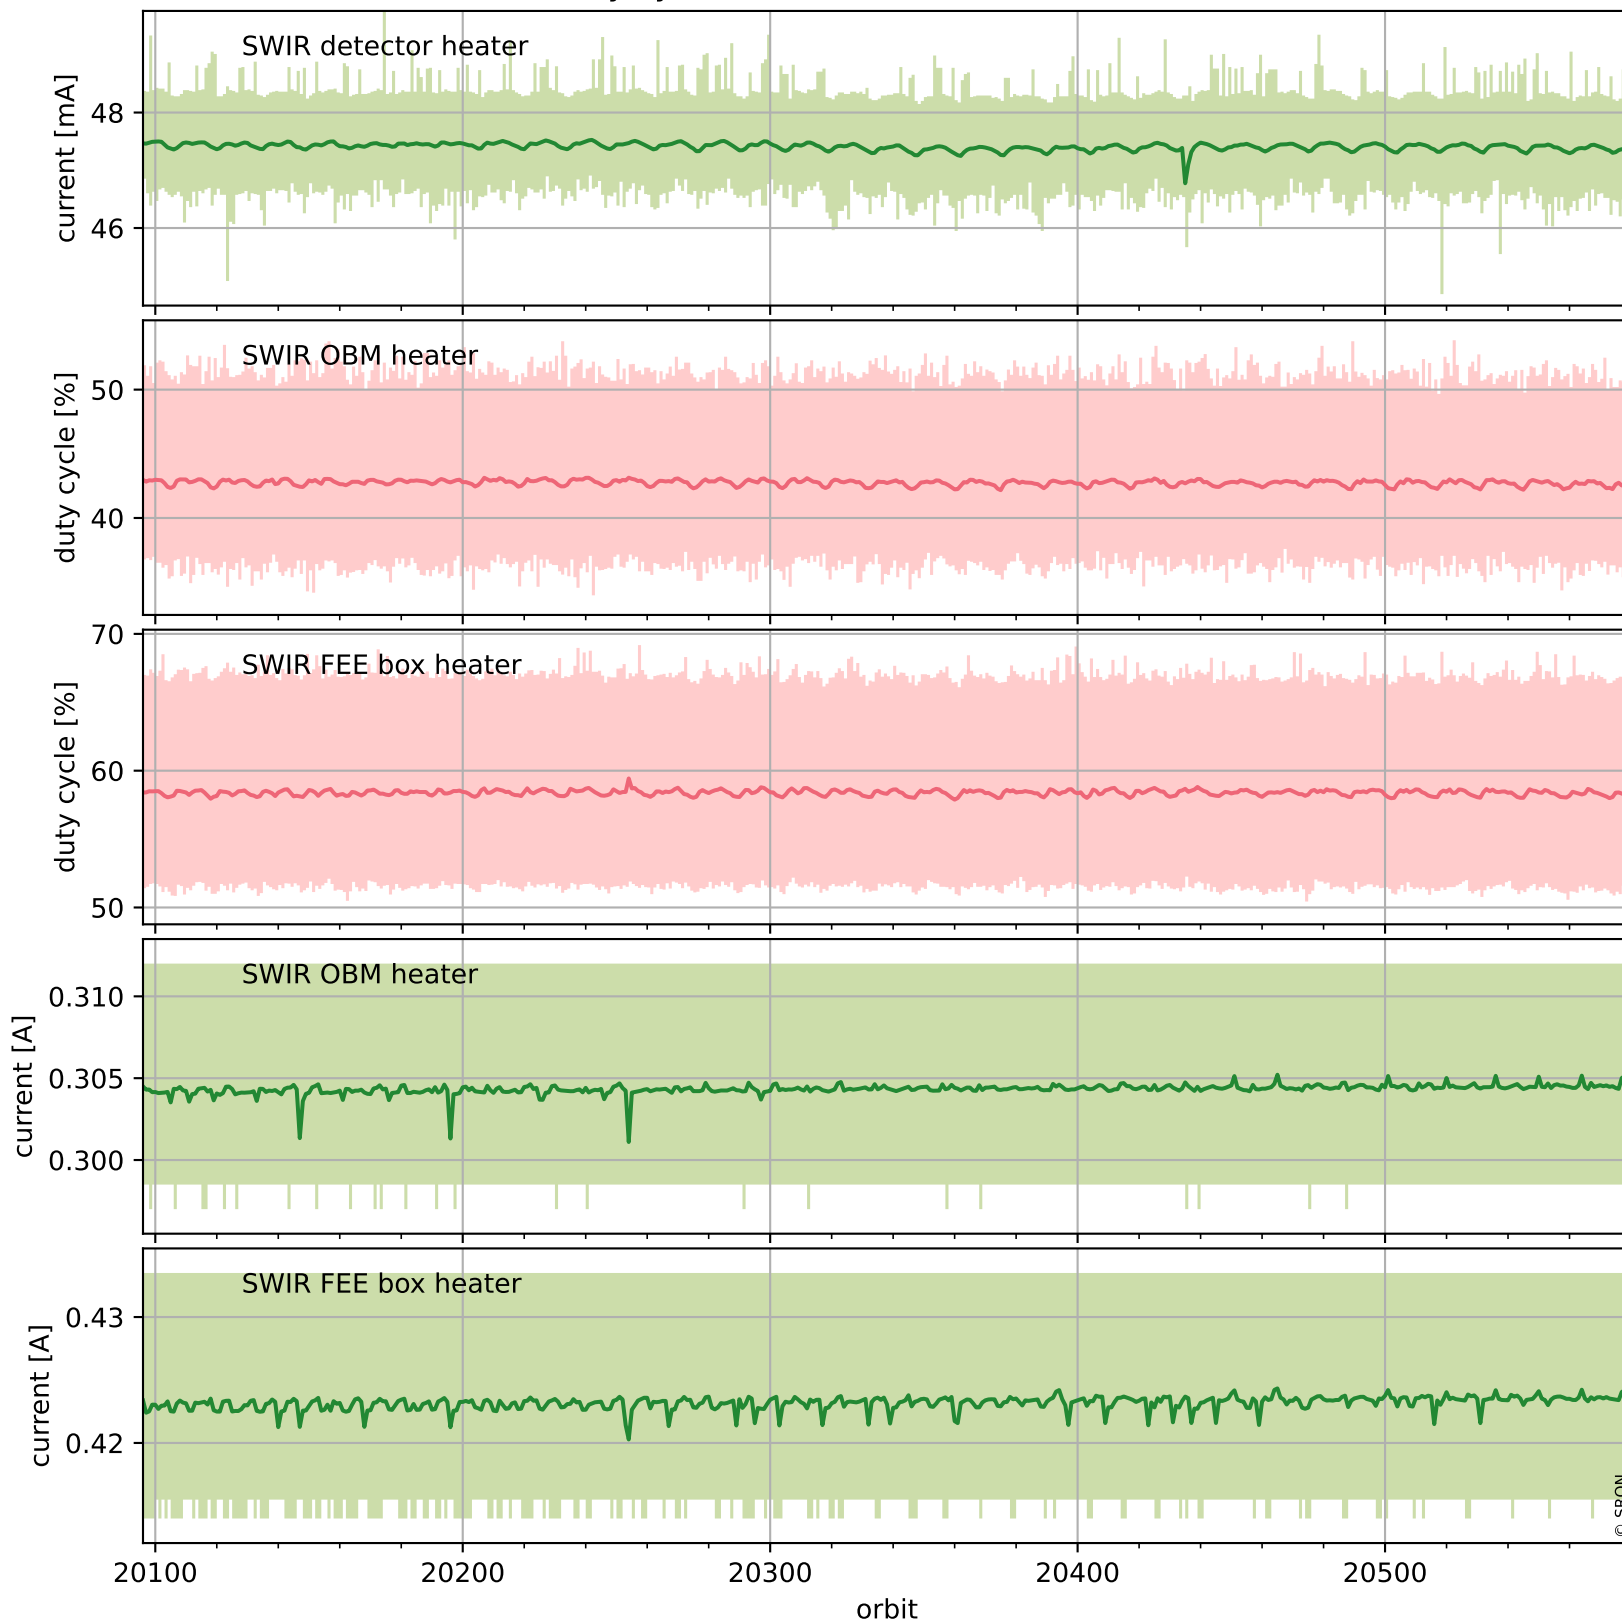

Tropomi SWIR housekeeping data

orbits : [20567, 20580]
coverage : 2021-10-02 / 2021-10-03
created : 2023-08-21T09:18:16

Temperature of sensors relevant for SWIR (one day)

Tropomi SWIR housekeeping data

orbits : [20096, 20580]
coverage : 2021-08-29 / 2021-10-03
created : 2023-08-21T09:18:16

Temperature of sensors relevant for SWIR (last month)

Tropomi SWIR housekeeping data

orbits : [20567, 20580]
coverage : 2021-10-02 / 2021-10-03
created : 2023-08-21T09:18:17

Current and duty cycle of 3 heaters relevant for SWIR (one day)

Tropomi SWIR housekeeping data

orbits : [20096, 20580]
coverage : 2021-08-29 / 2021-10-03
created : 2023-08-21T09:18:17

Current and duty cycle of 3 heaters relevant for SWIR (last month)

Tropomi SWIR housekeeping data

orbits : [20567, 20580]
coverage : 2021-10-02 / 2021-10-03
created : 2023-08-21T09:18:17

Temperature of sensors at the SWIR front-end electronics (one day)

Tropomi SWIR housekeeping data

orbits : [20096, 20580]
coverage : 2021-08-29 / 2021-10-03
created : 2023-08-21T09:18:18