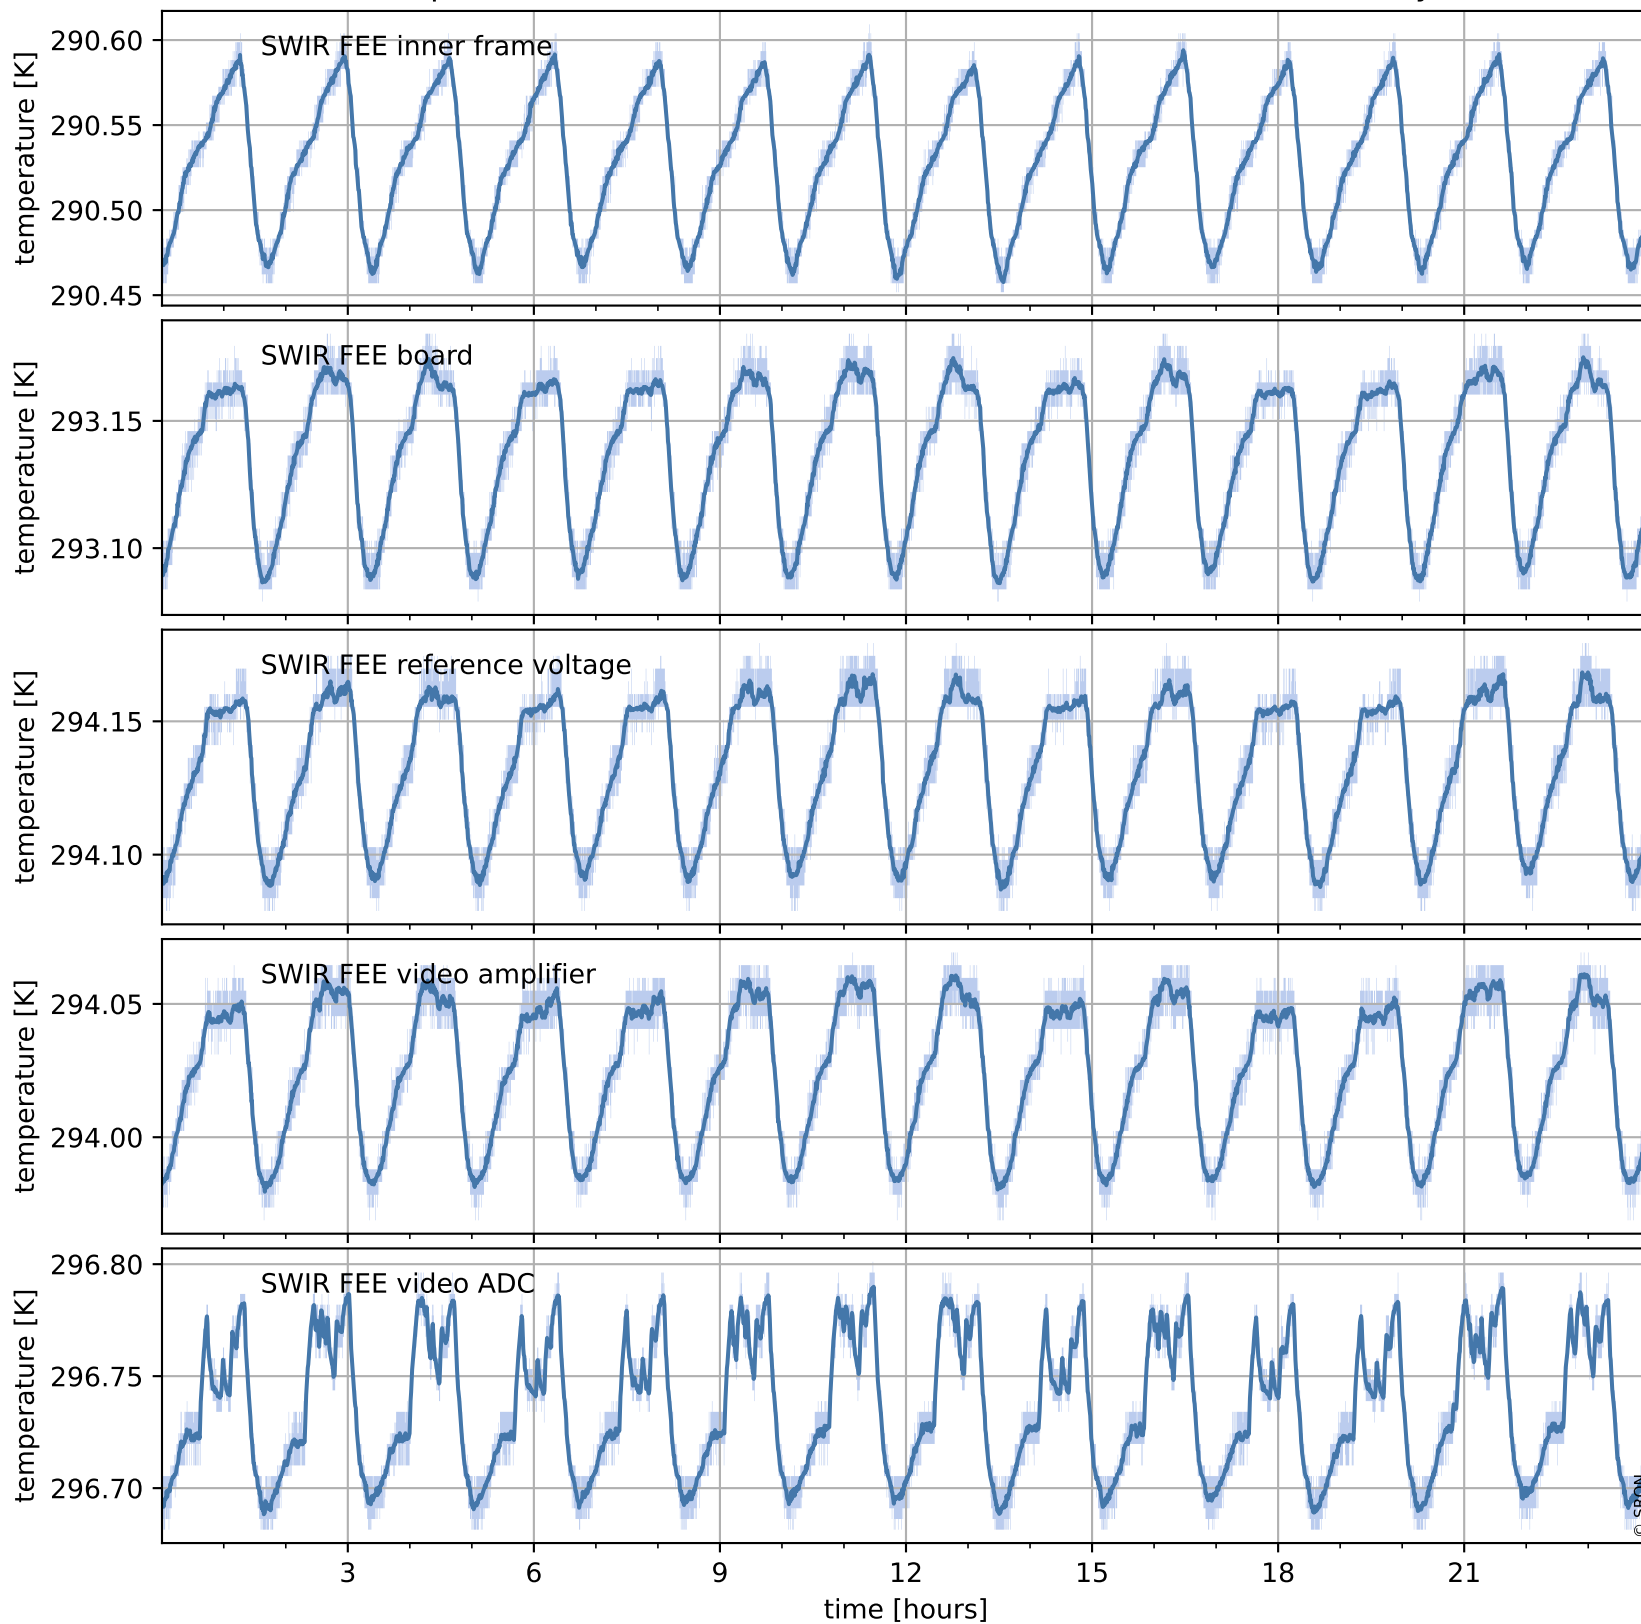

Tropomi SWIR housekeeping data

orbits : [20567, 20580]
coverage : 2021-10-02 / 2021-10-03
created : 2023-08-21T09:18:16

Temperature of sensors relevant for SWIR (one day)

Tropomi SWIR housekeeping data

orbits : [20096, 20580]
coverage : 2021-08-29 / 2021-10-03
created : 2023-08-21T09:18:16

Temperature of sensors relevant for SWIR (last month)

Tropomi SWIR housekeeping data

orbits : [20567, 20580]
coverage : 2021-10-02 / 2021-10-03
created : 2023-08-21T09:18:17

Current and duty cycle of 3 heaters relevant for SWIR (one day)

Tropomi SWIR housekeeping data

orbits : [20096, 20580]
coverage : 2021-08-29 / 2021-10-03
created : 2023-08-21T09:18:17

Current and duty cycle of 3 heaters relevant for SWIR (last month)

Tropomi SWIR housekeeping data

orbits : [20567, 20580]
coverage : 2021-10-02 / 2021-10-03
created : 2023-08-21T09:18:17

Temperature of sensors at the SWIR front-end electronics (one day)

Tropomi SWIR housekeeping data

orbits : [20096, 20580]
coverage : 2021-08-29 / 2021-10-03
created : 2023-08-21T09:18:18