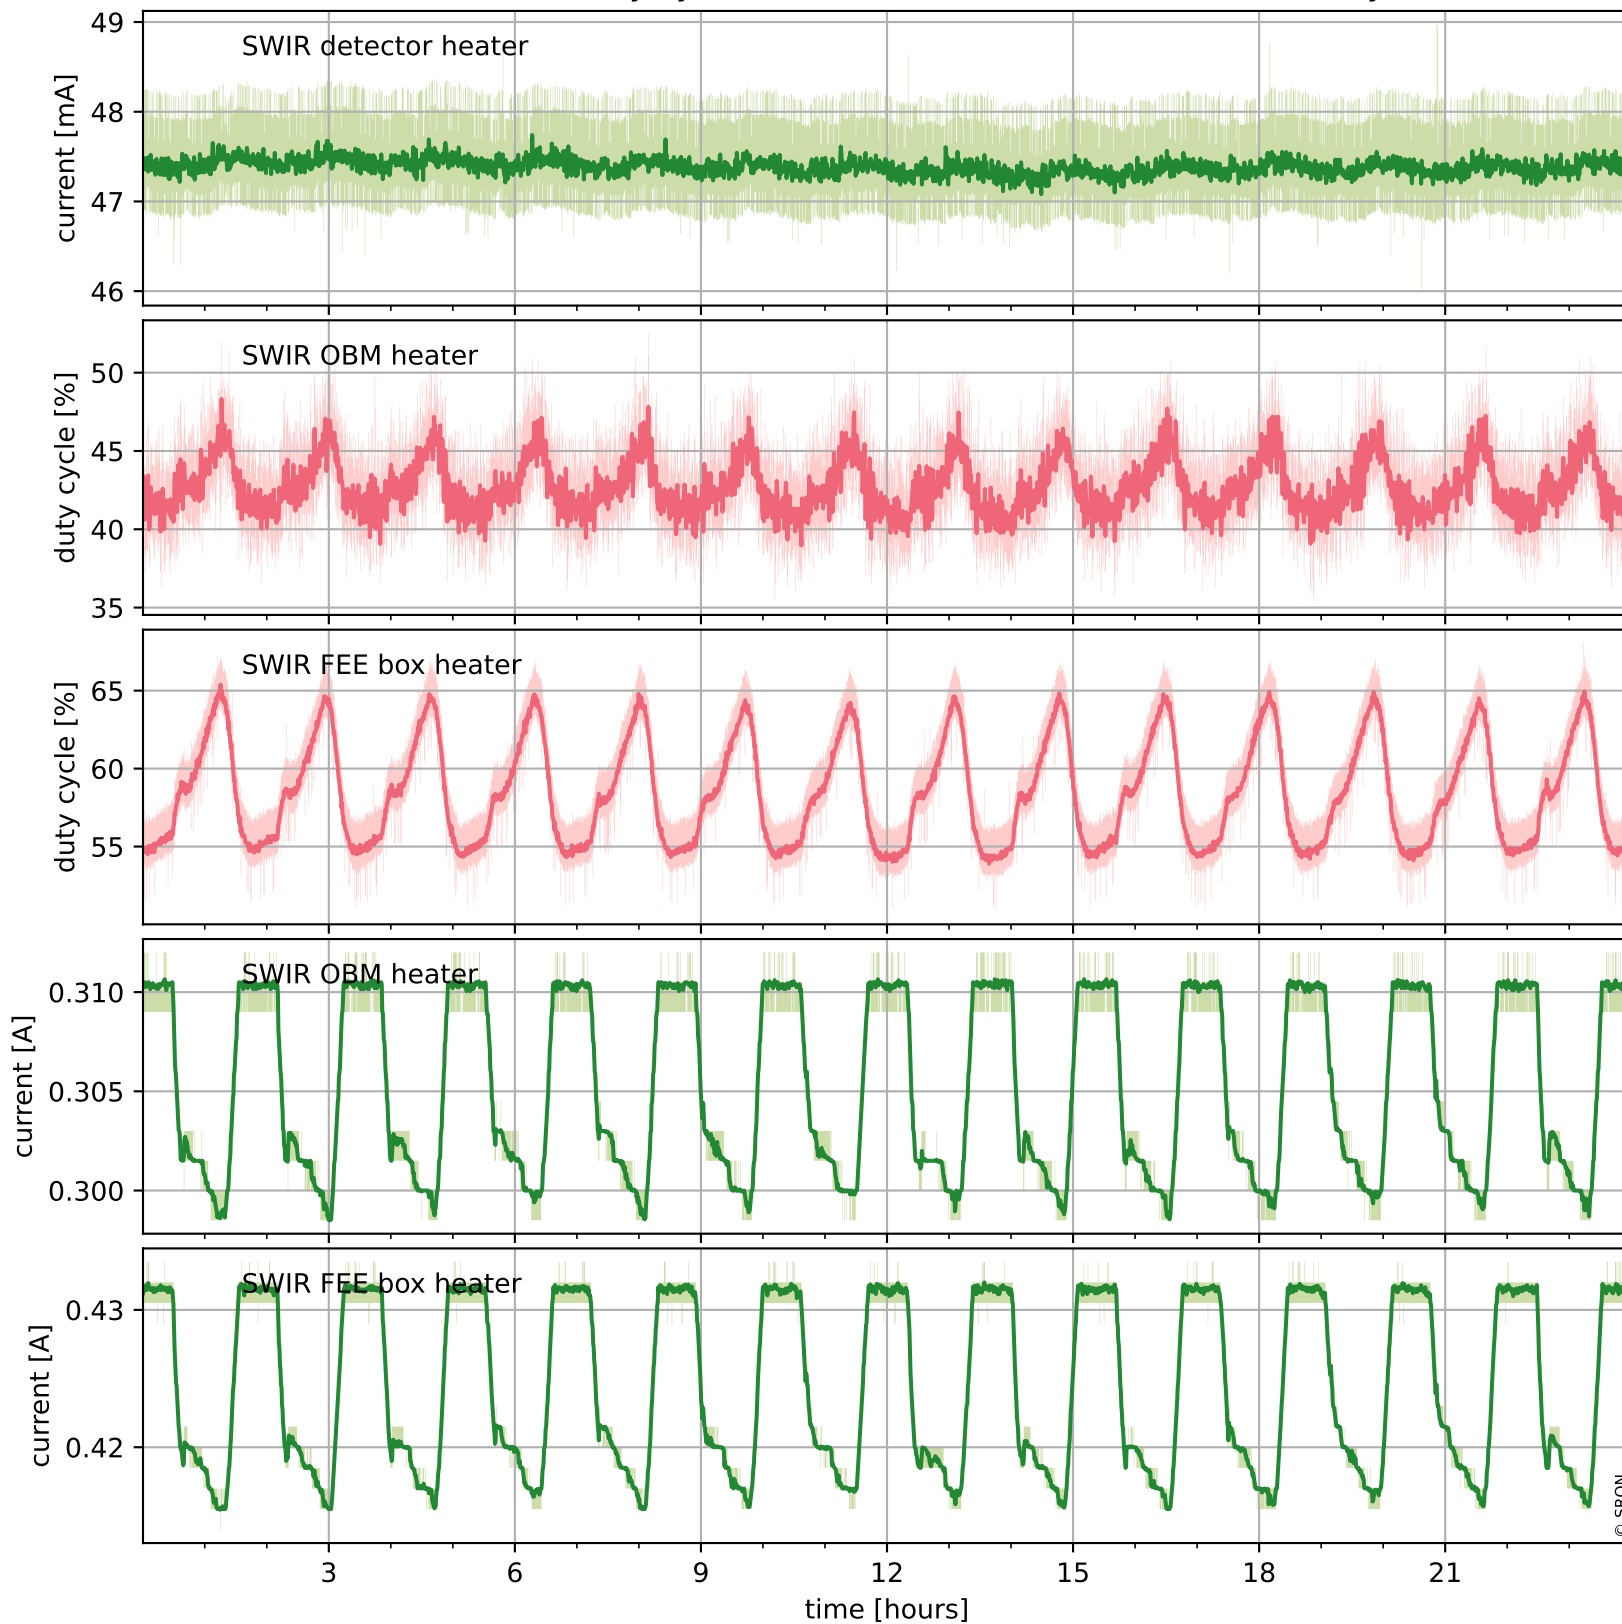

Tropomi SWIR housekeeping data

orbits : [20567, 20580]
coverage : 2021-10-02 / 2021-10-03
created : 2023-08-21T09:18:16

Temperature of sensors relevant for SWIR (one day)

Tropomi SWIR housekeeping data

orbits : [20096, 20580]
coverage : 2021-08-29 / 2021-10-03
created : 2023-08-21T09:18:16

Temperature of sensors relevant for SWIR (last month)

Tropomi SWIR housekeeping data

orbits : [20567, 20580]
coverage : 2021-10-02 / 2021-10-03
created : 2023-08-21T09:18:17

Current and duty cycle of 3 heaters relevant for SWIR (one day)

Tropomi SWIR housekeeping data

orbits : [20096, 20580]
coverage : 2021-08-29 / 2021-10-03
created : 2023-08-21T09:18:17

Current and duty cycle of 3 heaters relevant for SWIR (last month)

Tropomi SWIR housekeeping data

orbits : [20567, 20580]
coverage : 2021-10-02 / 2021-10-03
created : 2023-08-21T09:18:17

Temperature of sensors at the SWIR front-end electronics (one day)

Tropomi SWIR housekeeping data

orbits : [20096, 20580]
coverage : 2021-08-29 / 2021-10-03
created : 2023-08-21T09:18:18