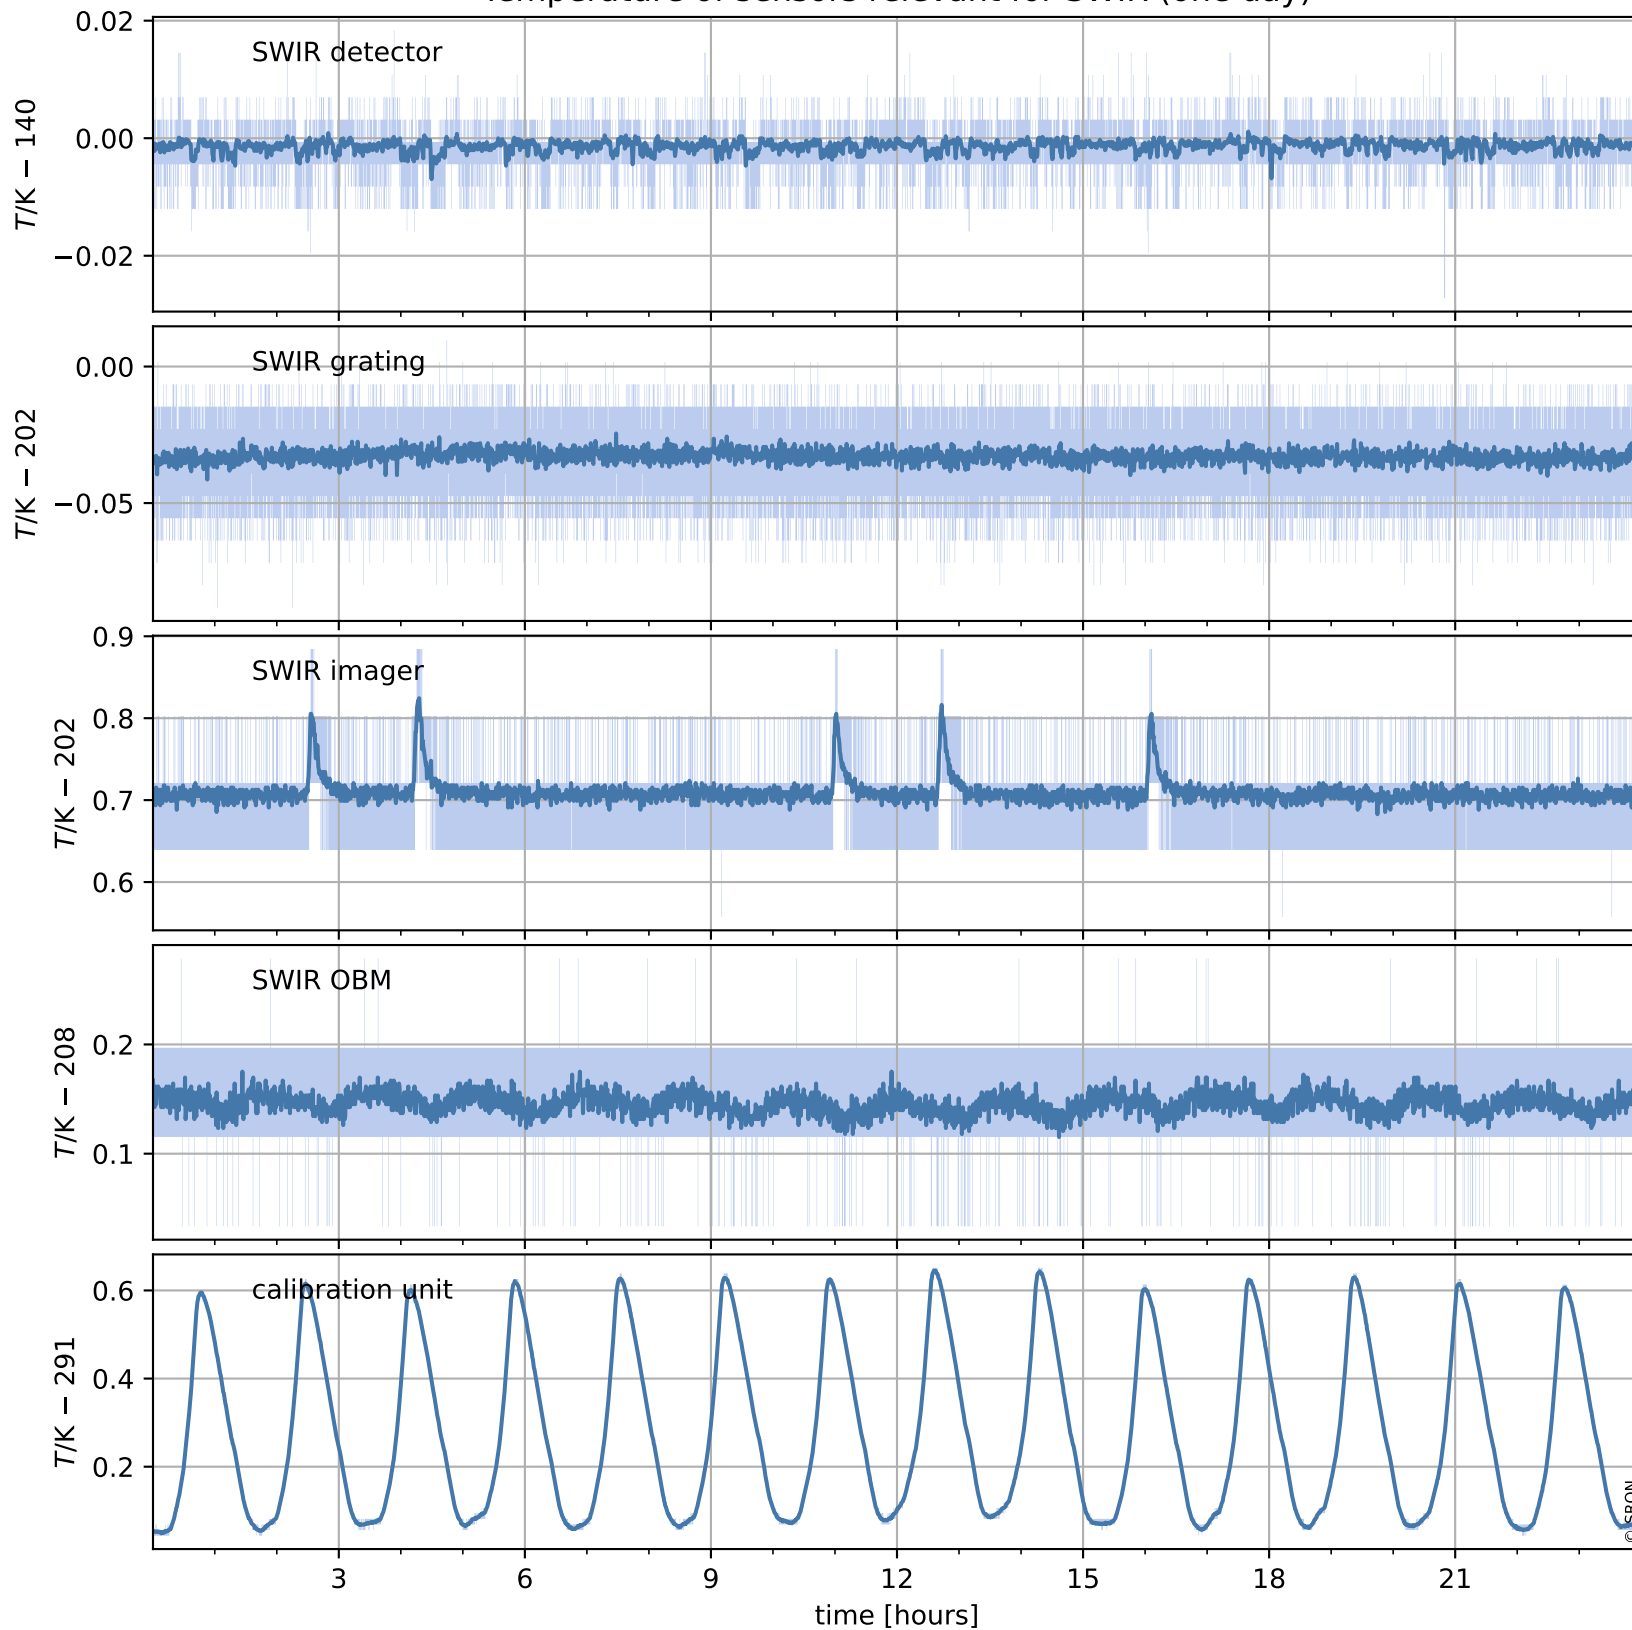

Tropomi SWIR housekeeping data

orbits : [20567, 20580]
coverage : 2021-10-02 / 2021-10-03
created : 2023-08-21T09:18:16

Temperature of sensors relevant for SWIR (one day)

Tropomi SWIR housekeeping data

orbits : [20096, 20580]
coverage : 2021-08-29 / 2021-10-03
created : 2023-08-21T09:18:16

Temperature of sensors relevant for SWIR (last month)

Tropomi SWIR housekeeping data

orbits : [20567, 20580]
coverage : 2021-10-02 / 2021-10-03
created : 2023-08-21T09:18:17

Current and duty cycle of 3 heaters relevant for SWIR (one day)

Tropomi SWIR housekeeping data

orbits : [20096, 20580]
coverage : 2021-08-29 / 2021-10-03
created : 2023-08-21T09:18:17

Current and duty cycle of 3 heaters relevant for SWIR (last month)

Tropomi SWIR housekeeping data