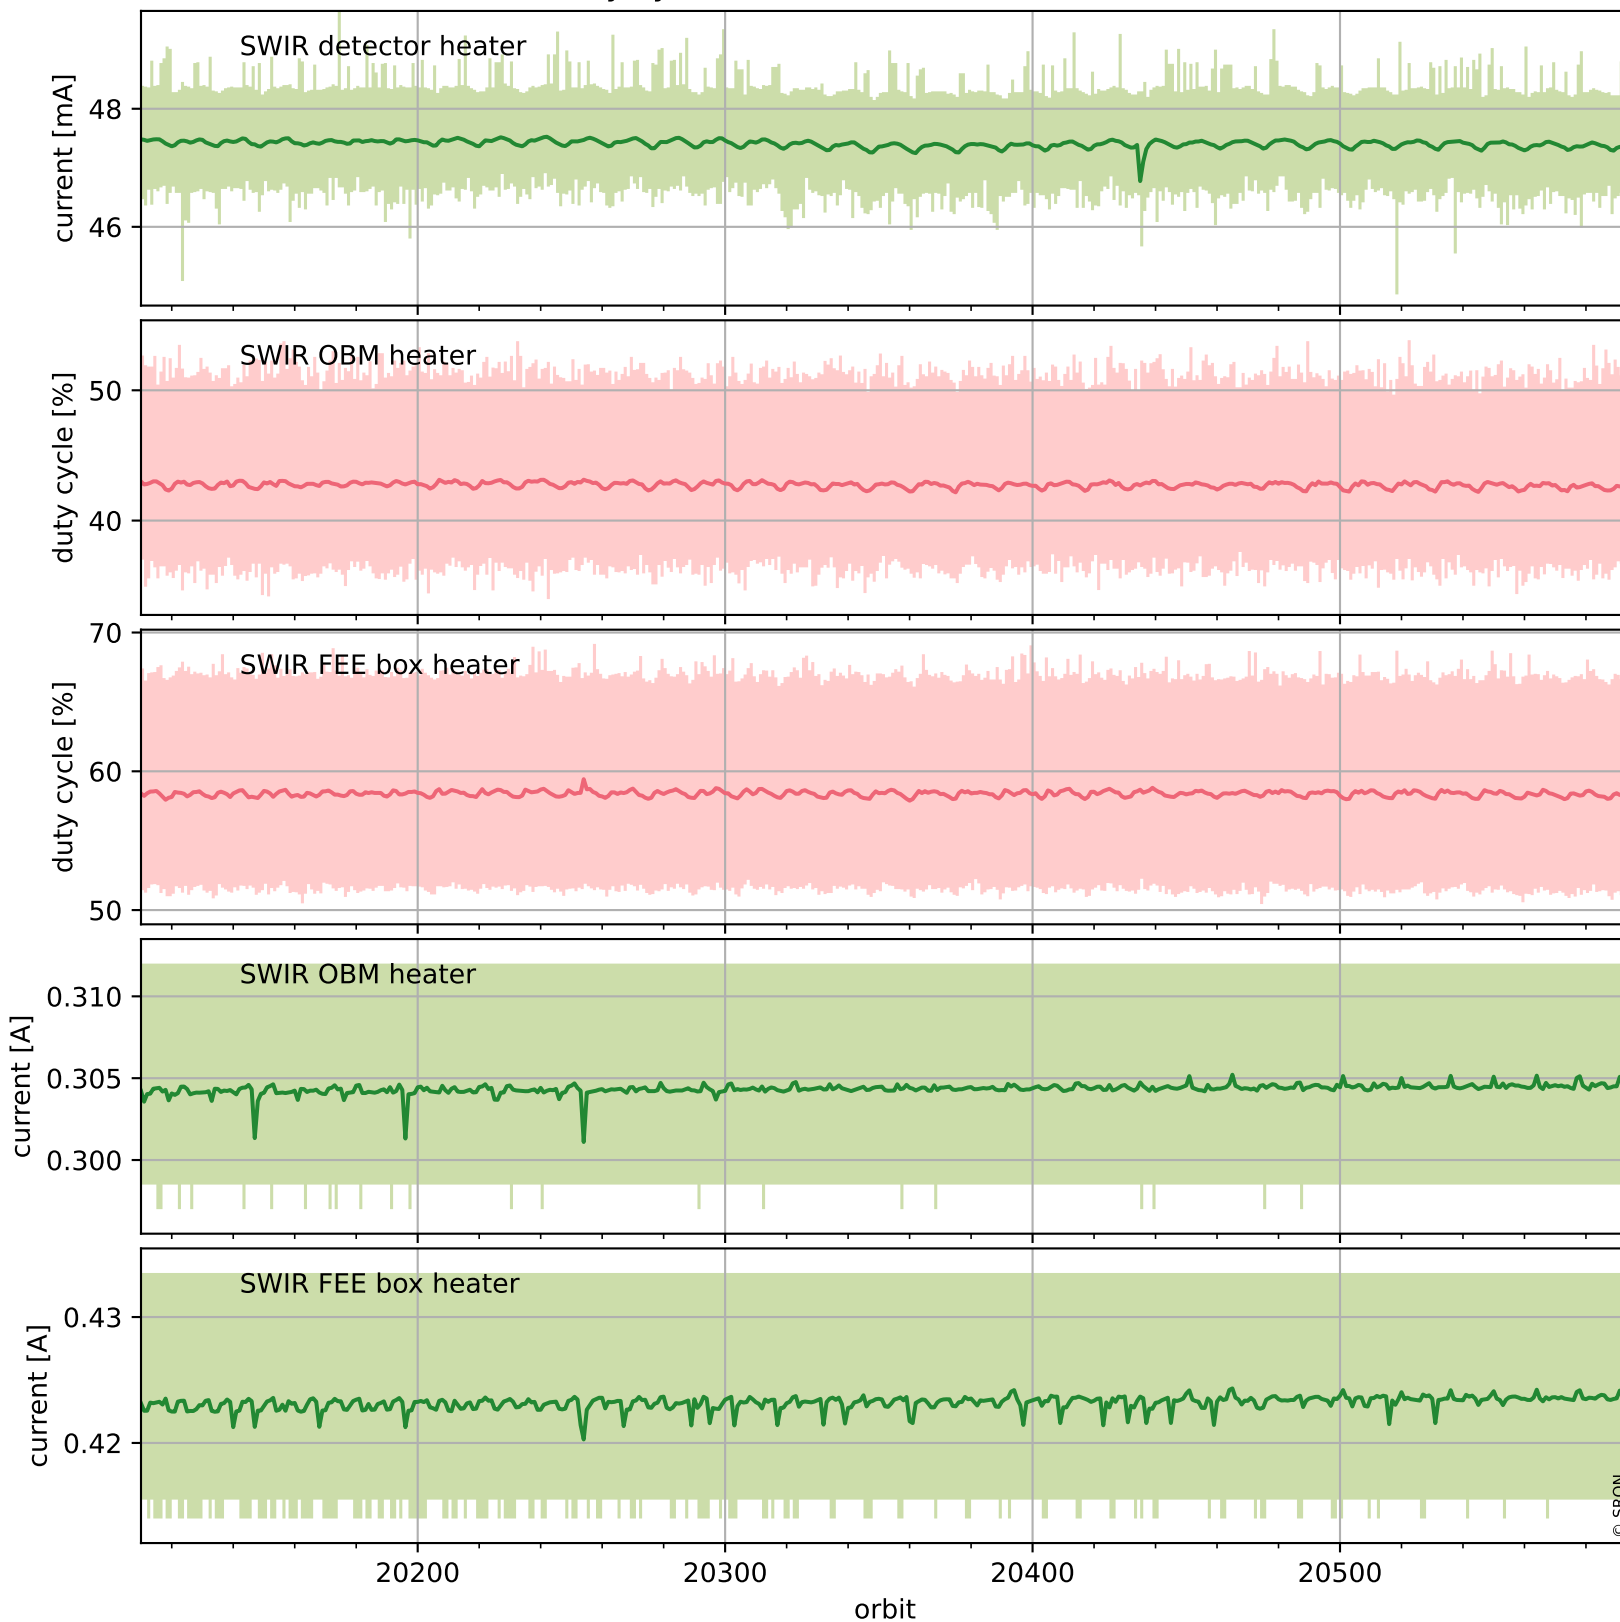

Tropomi SWIR housekeeping data

orbits : [20110, 20594]
coverage : 2021-08-30 / 2021-10-04
created : 2023-08-21T09:18:19

Current and duty cycle of 3 heaters relevant for SWIR (last month)