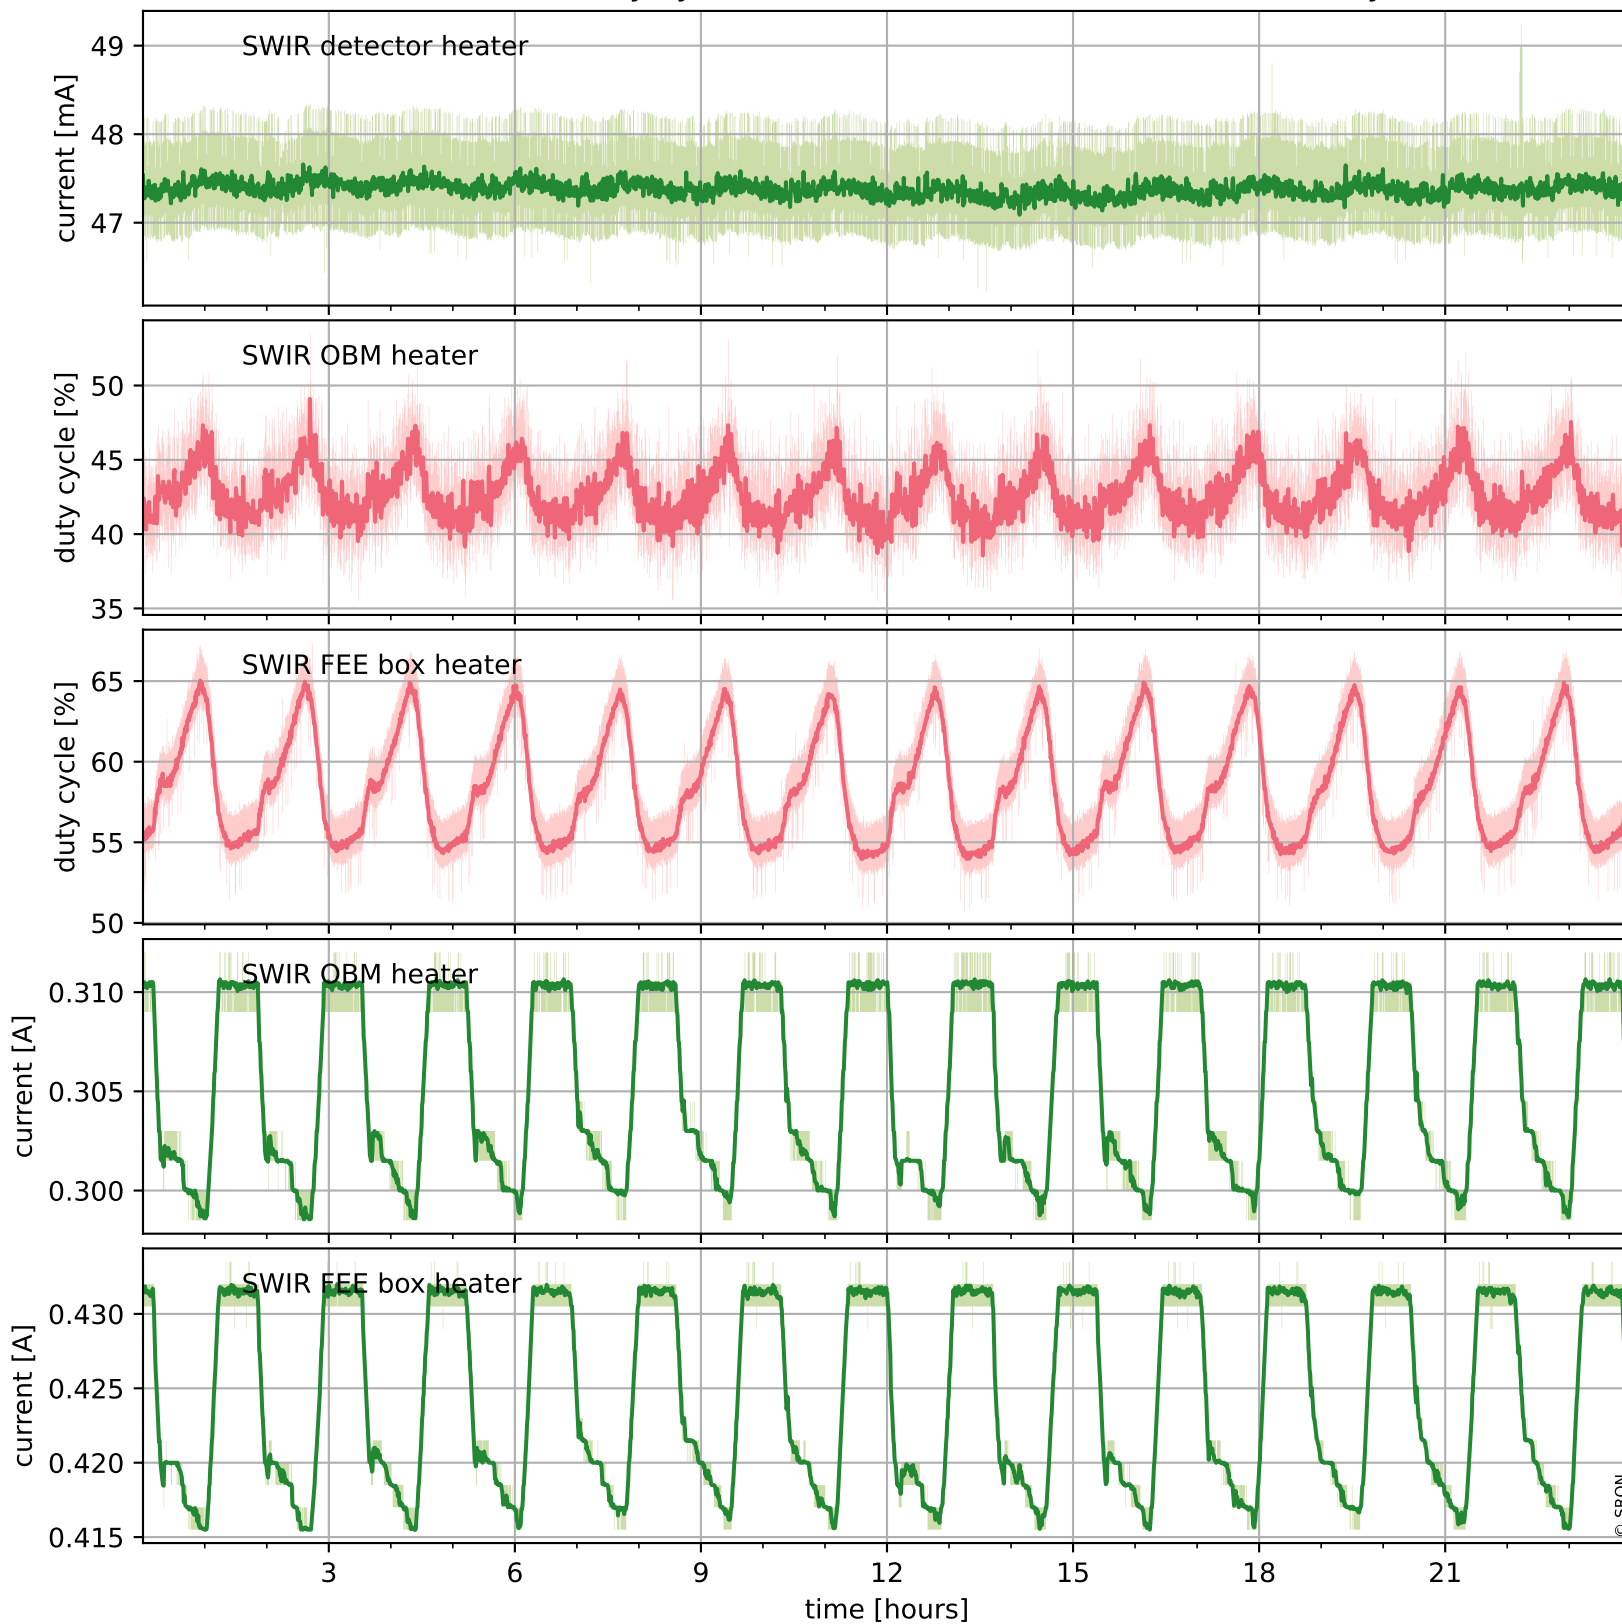

Tropomi SWIR housekeeping data

orbits : [20581, 20594]
coverage : 2021-10-03 / 2021-10-04
created : 2023-08-21T09:18:19

Current and duty cycle of 3 heaters relevant for SWIR (one day)