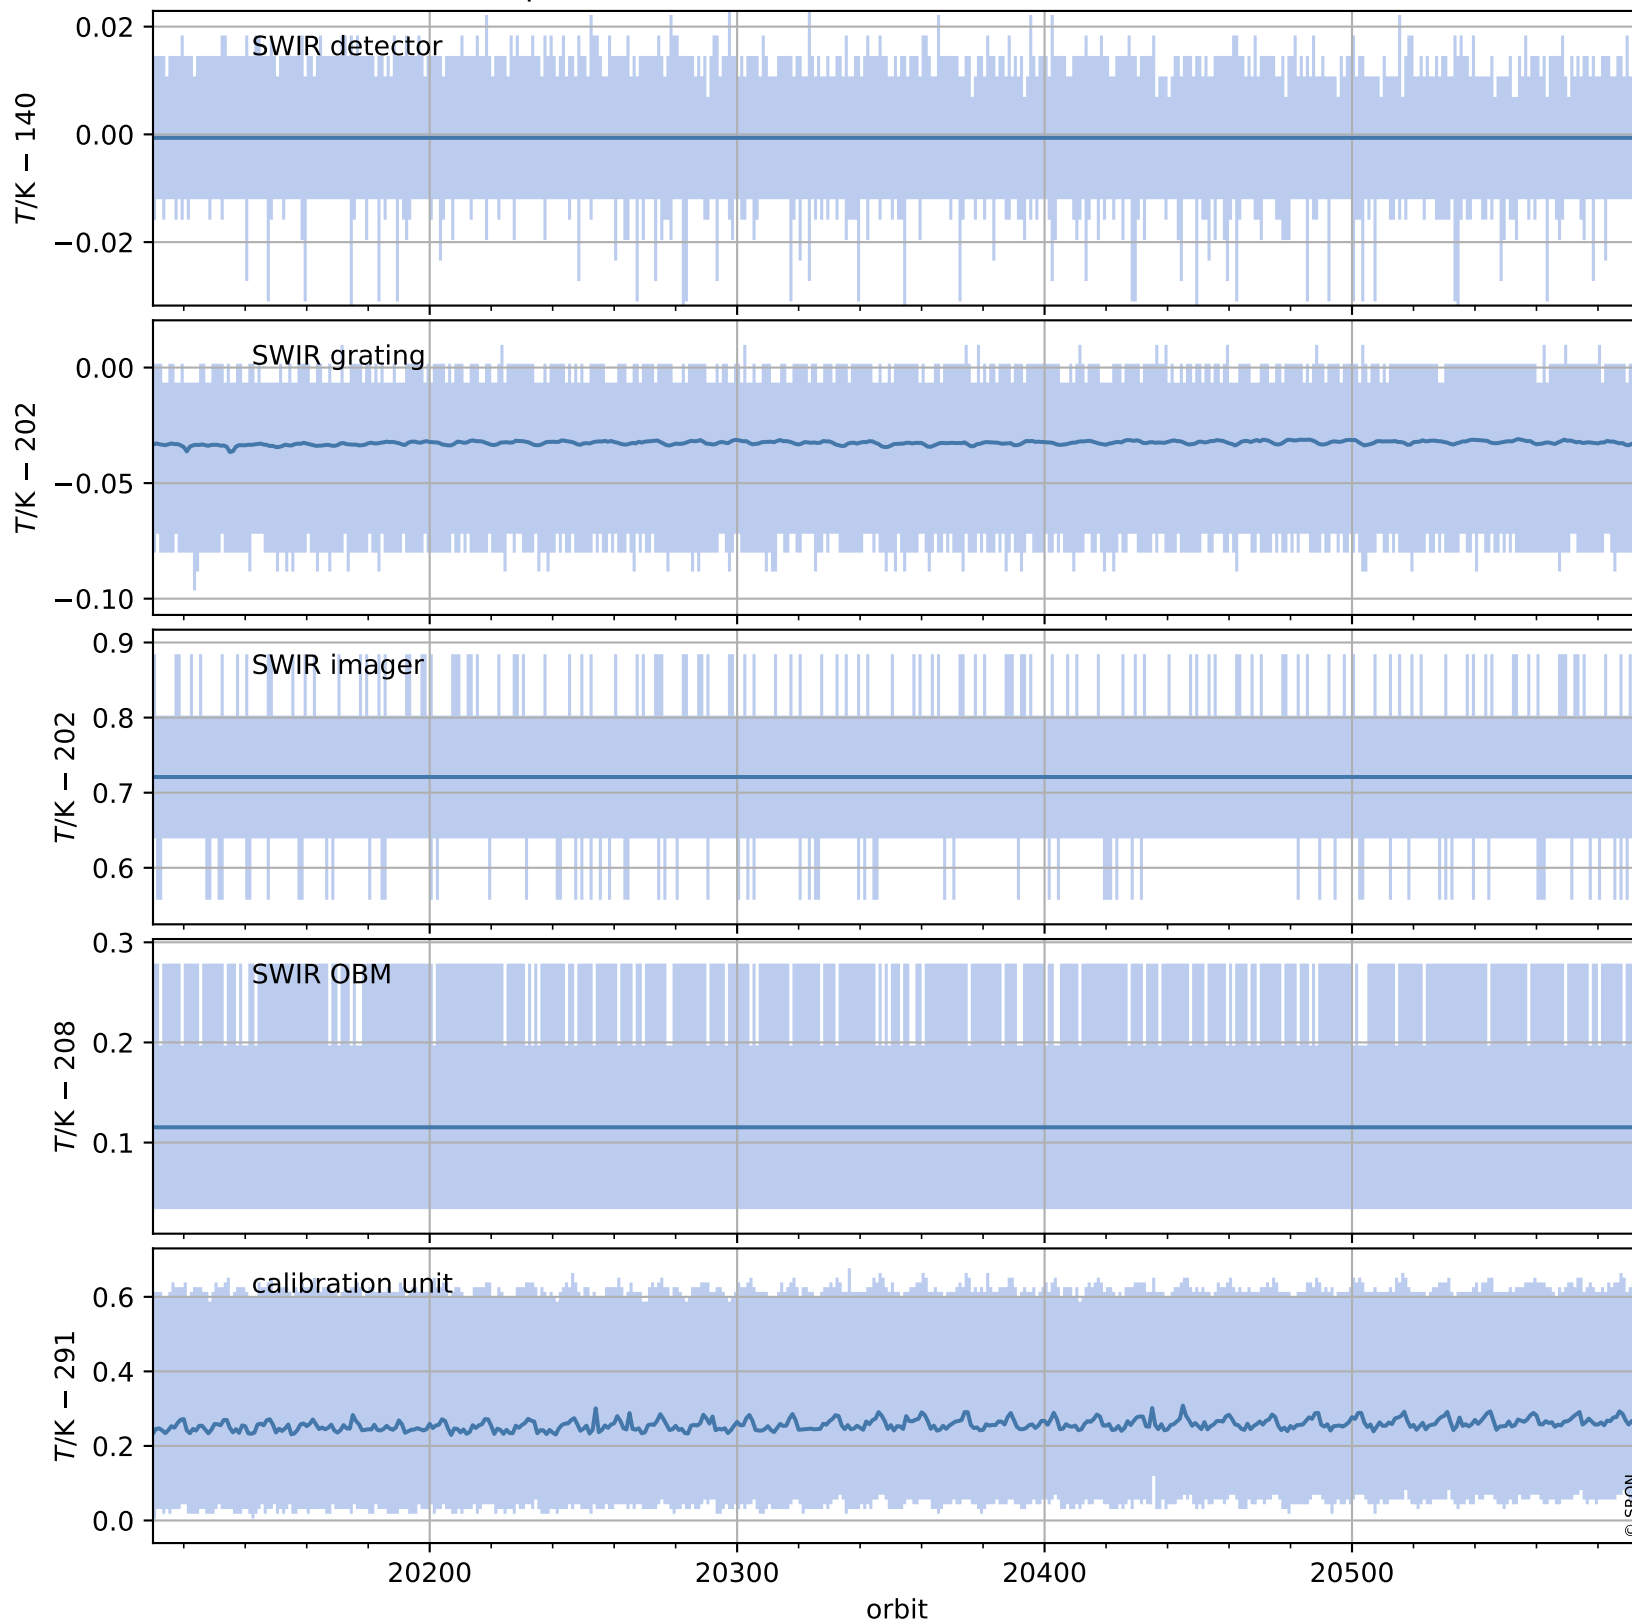

# Tropomi SWIR housekeeping data

orbits : [20581, 20594]  
coverage : 2021-10-03 / 2021-10-04  
created : 2023-08-21T09:18:18

## Temperature of sensors relevant for SWIR (one day)

# Tropomi SWIR housekeeping data

orbits : [20110, 20594]  
coverage : 2021-08-30 / 2021-10-04  
created : 2023-08-21T09:18:19

## Temperature of sensors relevant for SWIR (last month)