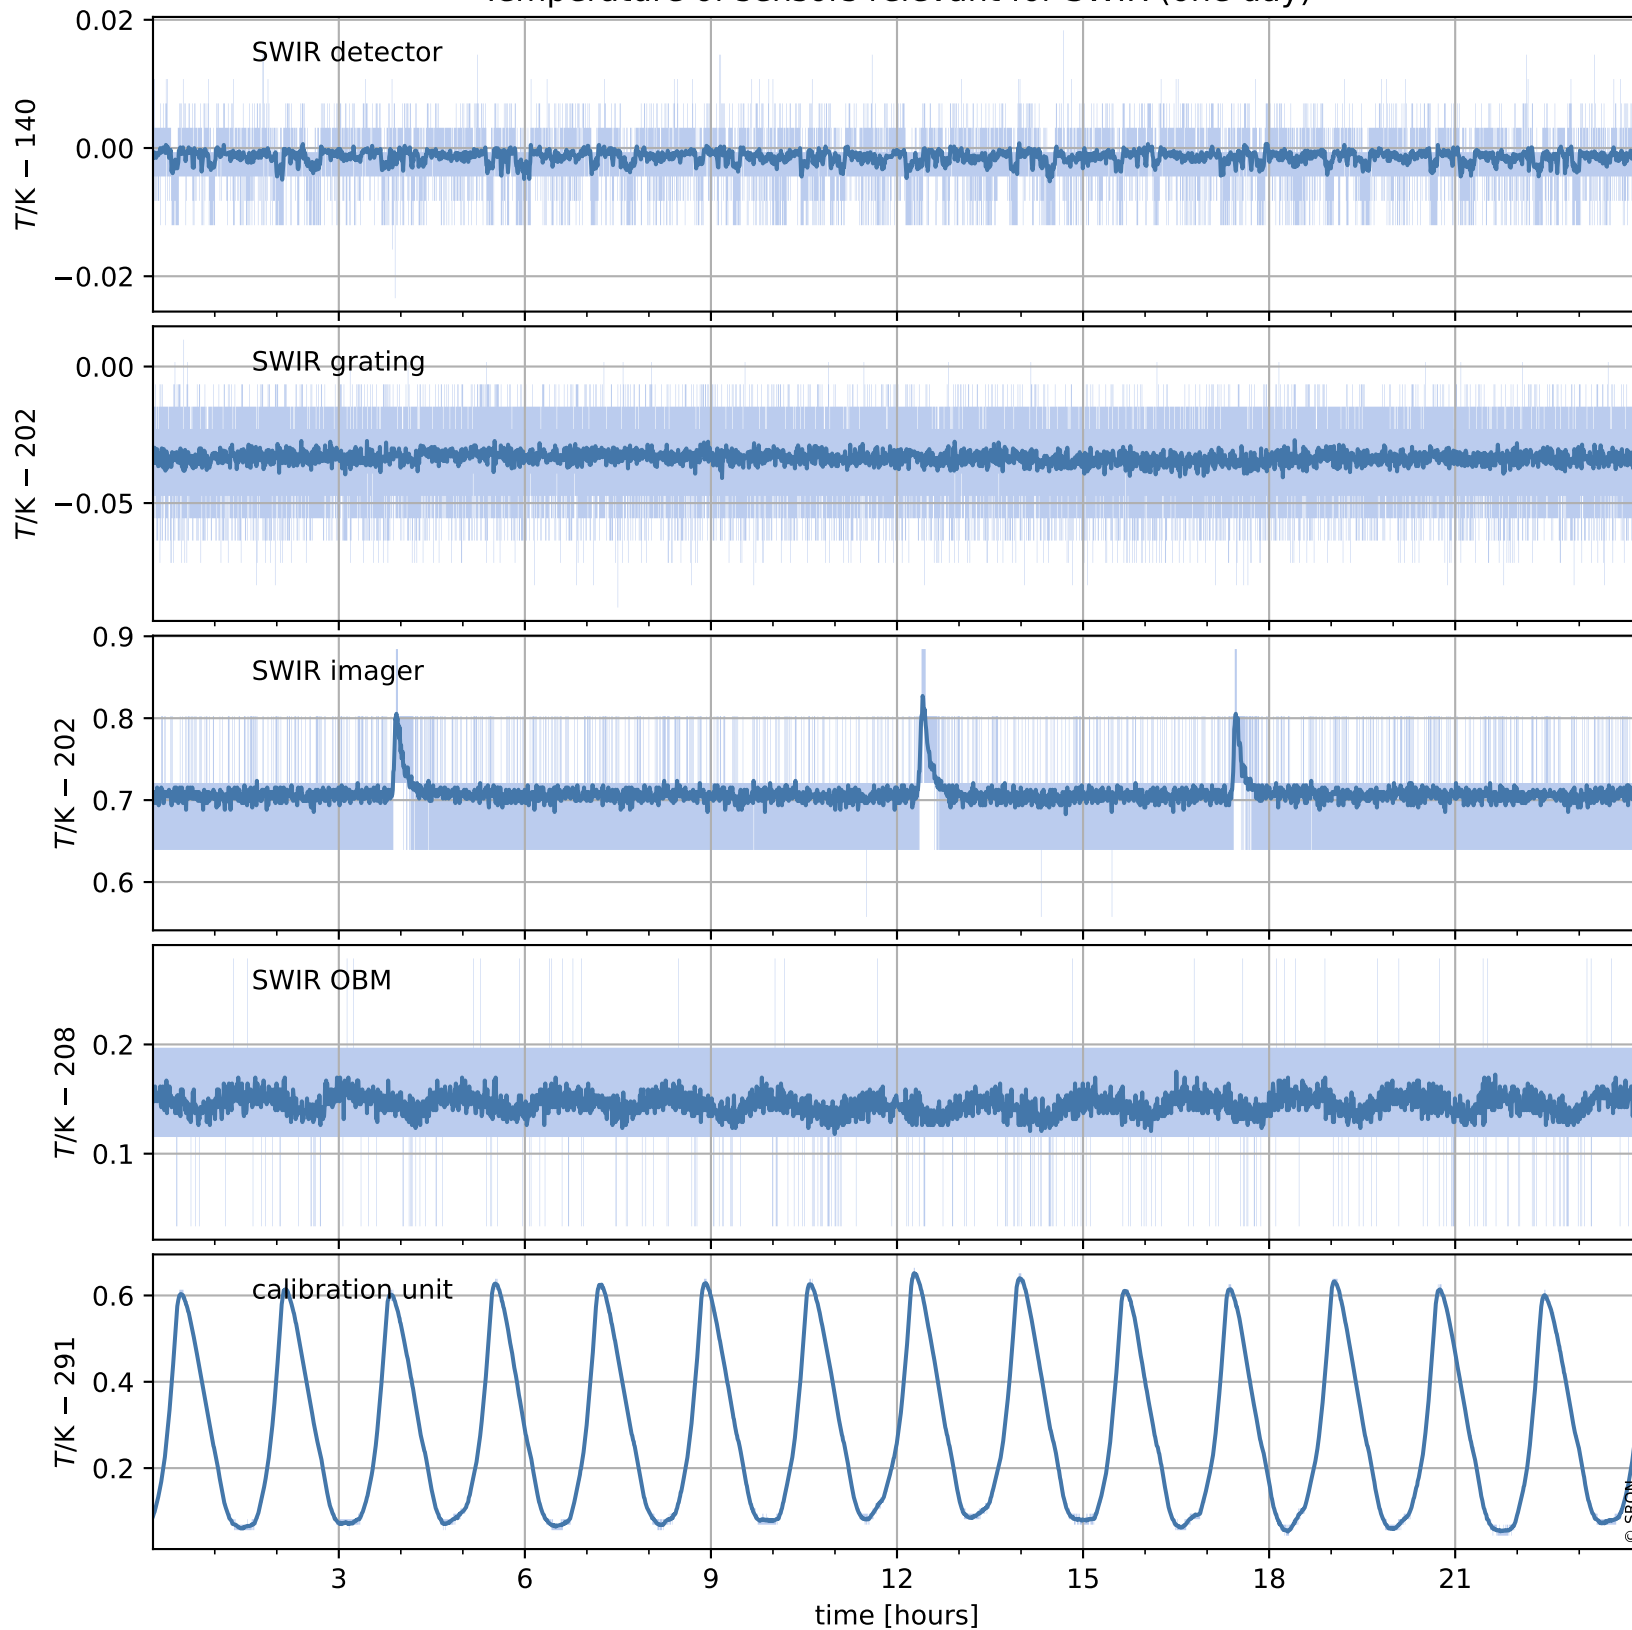

# Tropomi SWIR housekeeping data

orbits : [20581, 20594]  
coverage : 2021-10-03 / 2021-10-04  
created : 2023-08-21T09:18:18

## Temperature of sensors relevant for SWIR (one day)

## Temperature of sensors relevant for SWIR (last month)