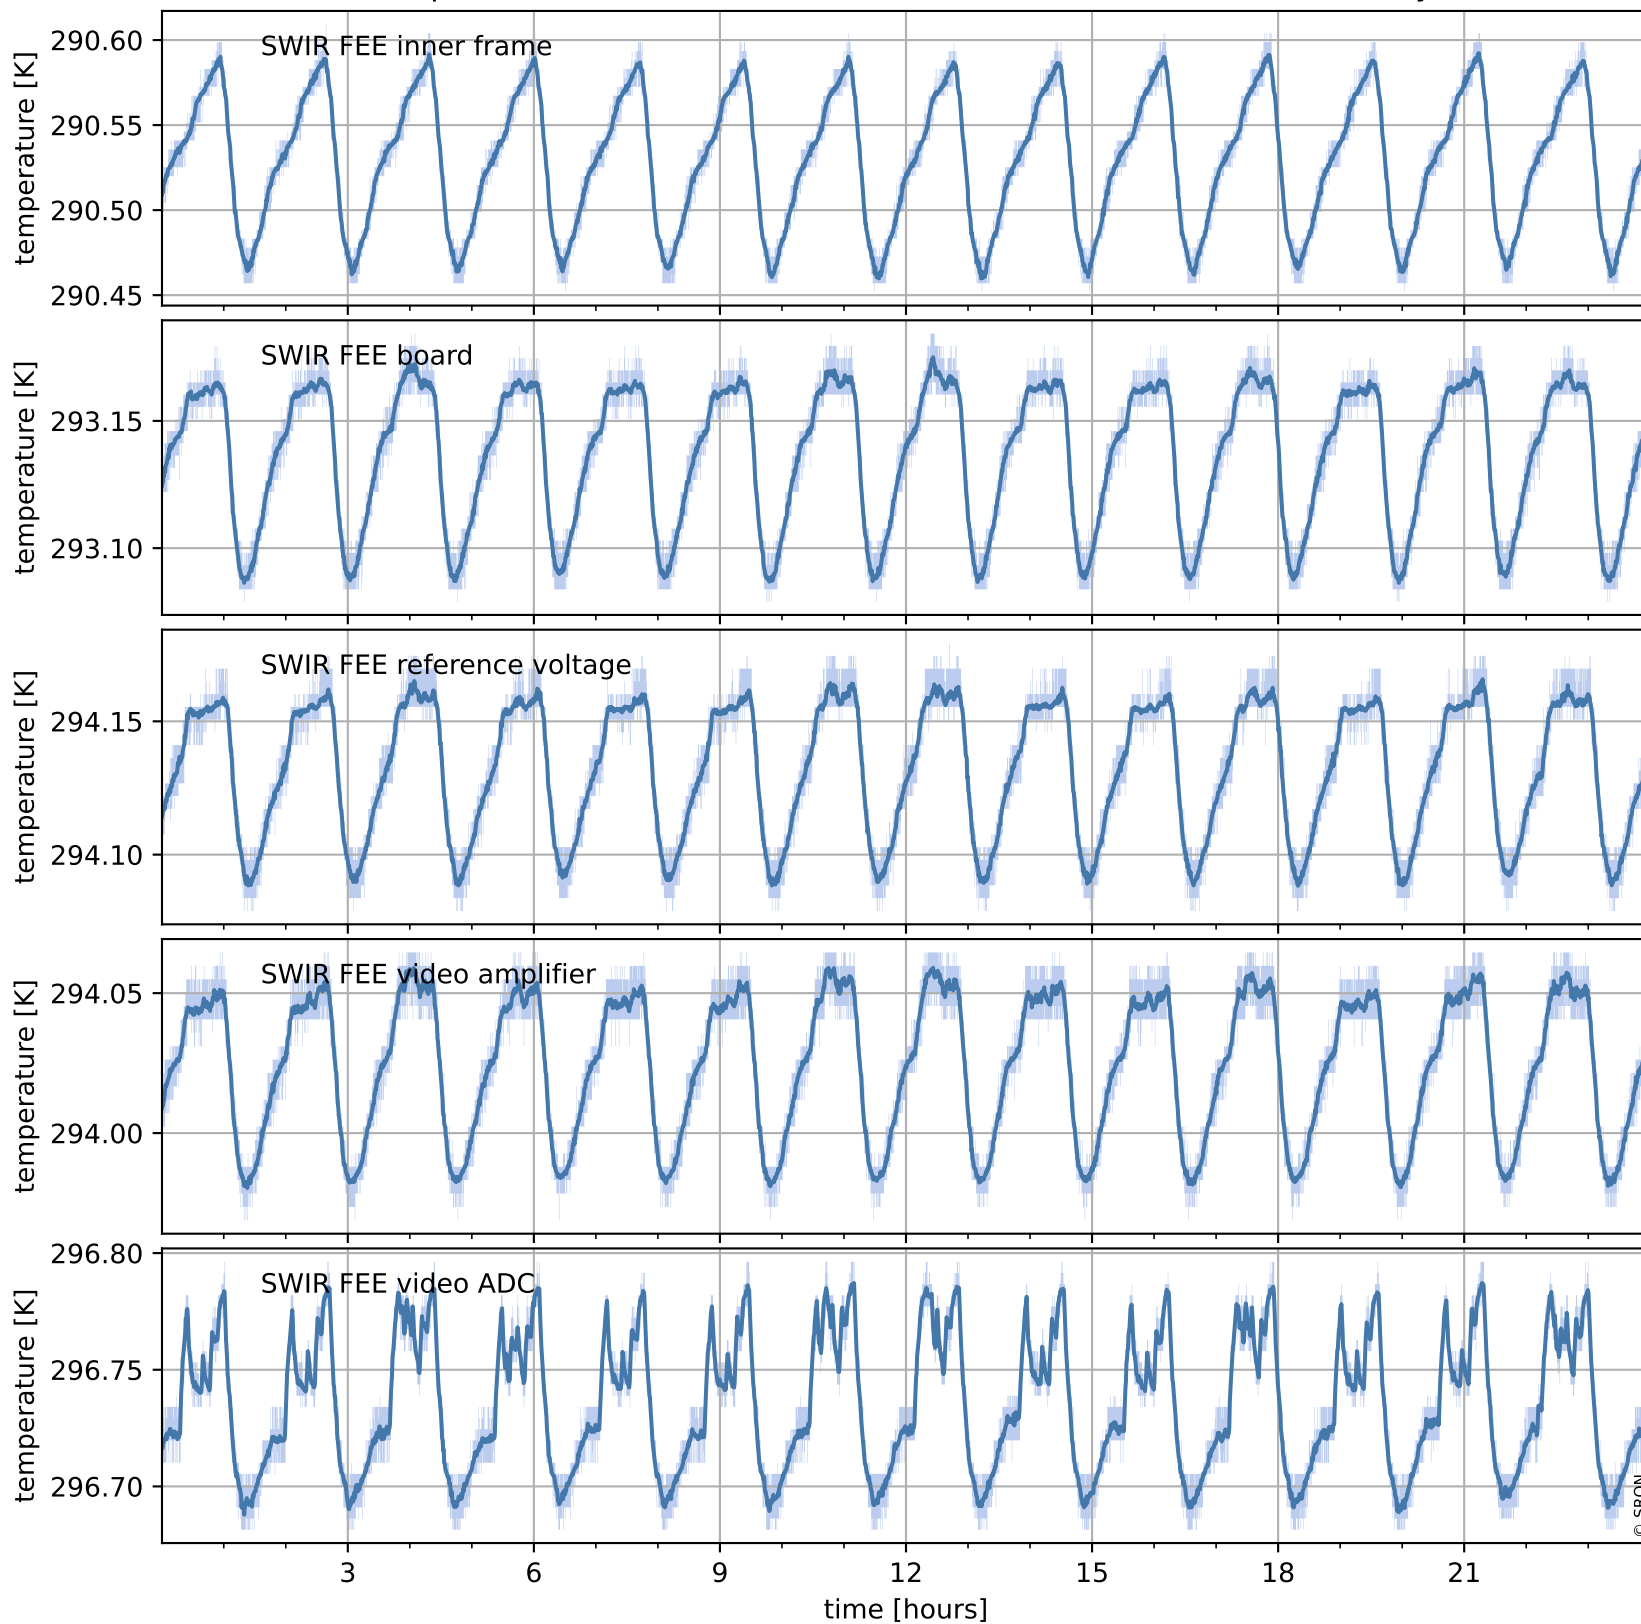

Tropomi SWIR housekeeping data

orbits : [20581, 20594]
coverage : 2021-10-03 / 2021-10-04
created : 2023-08-21T09:18:20

Temperature of sensors at the SWIR front-end electronics (one day)