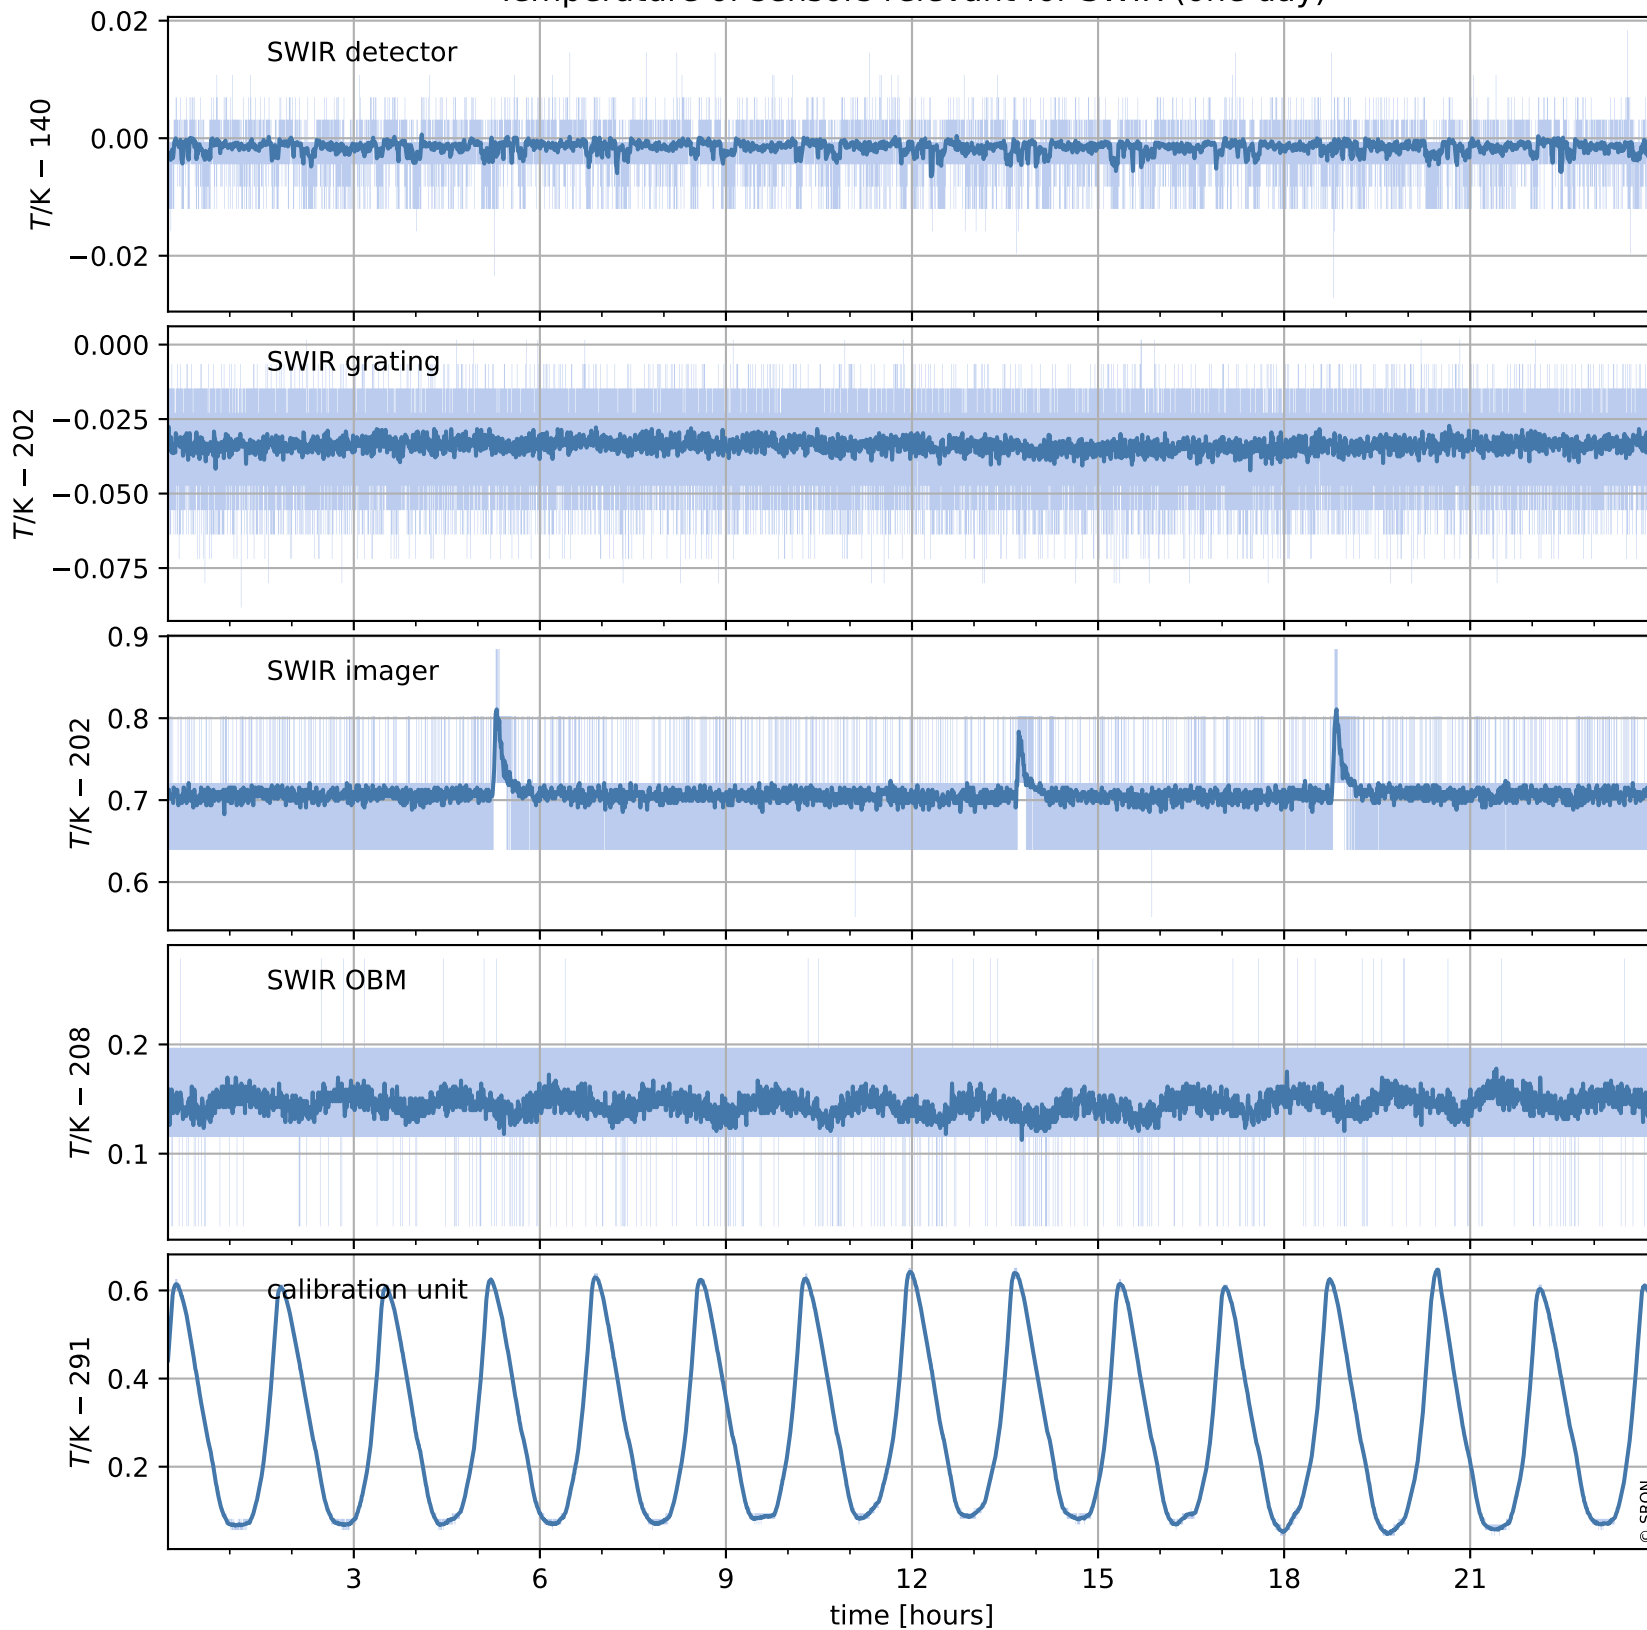

Tropomi SWIR housekeeping data

orbits : [20595, 20609]
coverage : 2021-10-04 / 2021-10-05
created : 2023-08-21T09:18:21

Temperature of sensors relevant for SWIR (one day)

Tropomi SWIR housekeeping data

orbits : [20125, 20609]
coverage : 2021-08-31 / 2021-10-05
created : 2023-08-21T09:18:21

Temperature of sensors relevant for SWIR (last month)

Tropomi SWIR housekeeping data

orbits : [20595, 20609]
coverage : 2021-10-04 / 2021-10-05
created : 2023-08-21T09:18:21

Current and duty cycle of 3 heaters relevant for SWIR (one day)

Tropomi SWIR housekeeping data

orbits : [20125, 20609]
coverage : 2021-08-31 / 2021-10-05
created : 2023-08-21T09:18:22

Current and duty cycle of 3 heaters relevant for SWIR (last month)

Tropomi SWIR housekeeping data