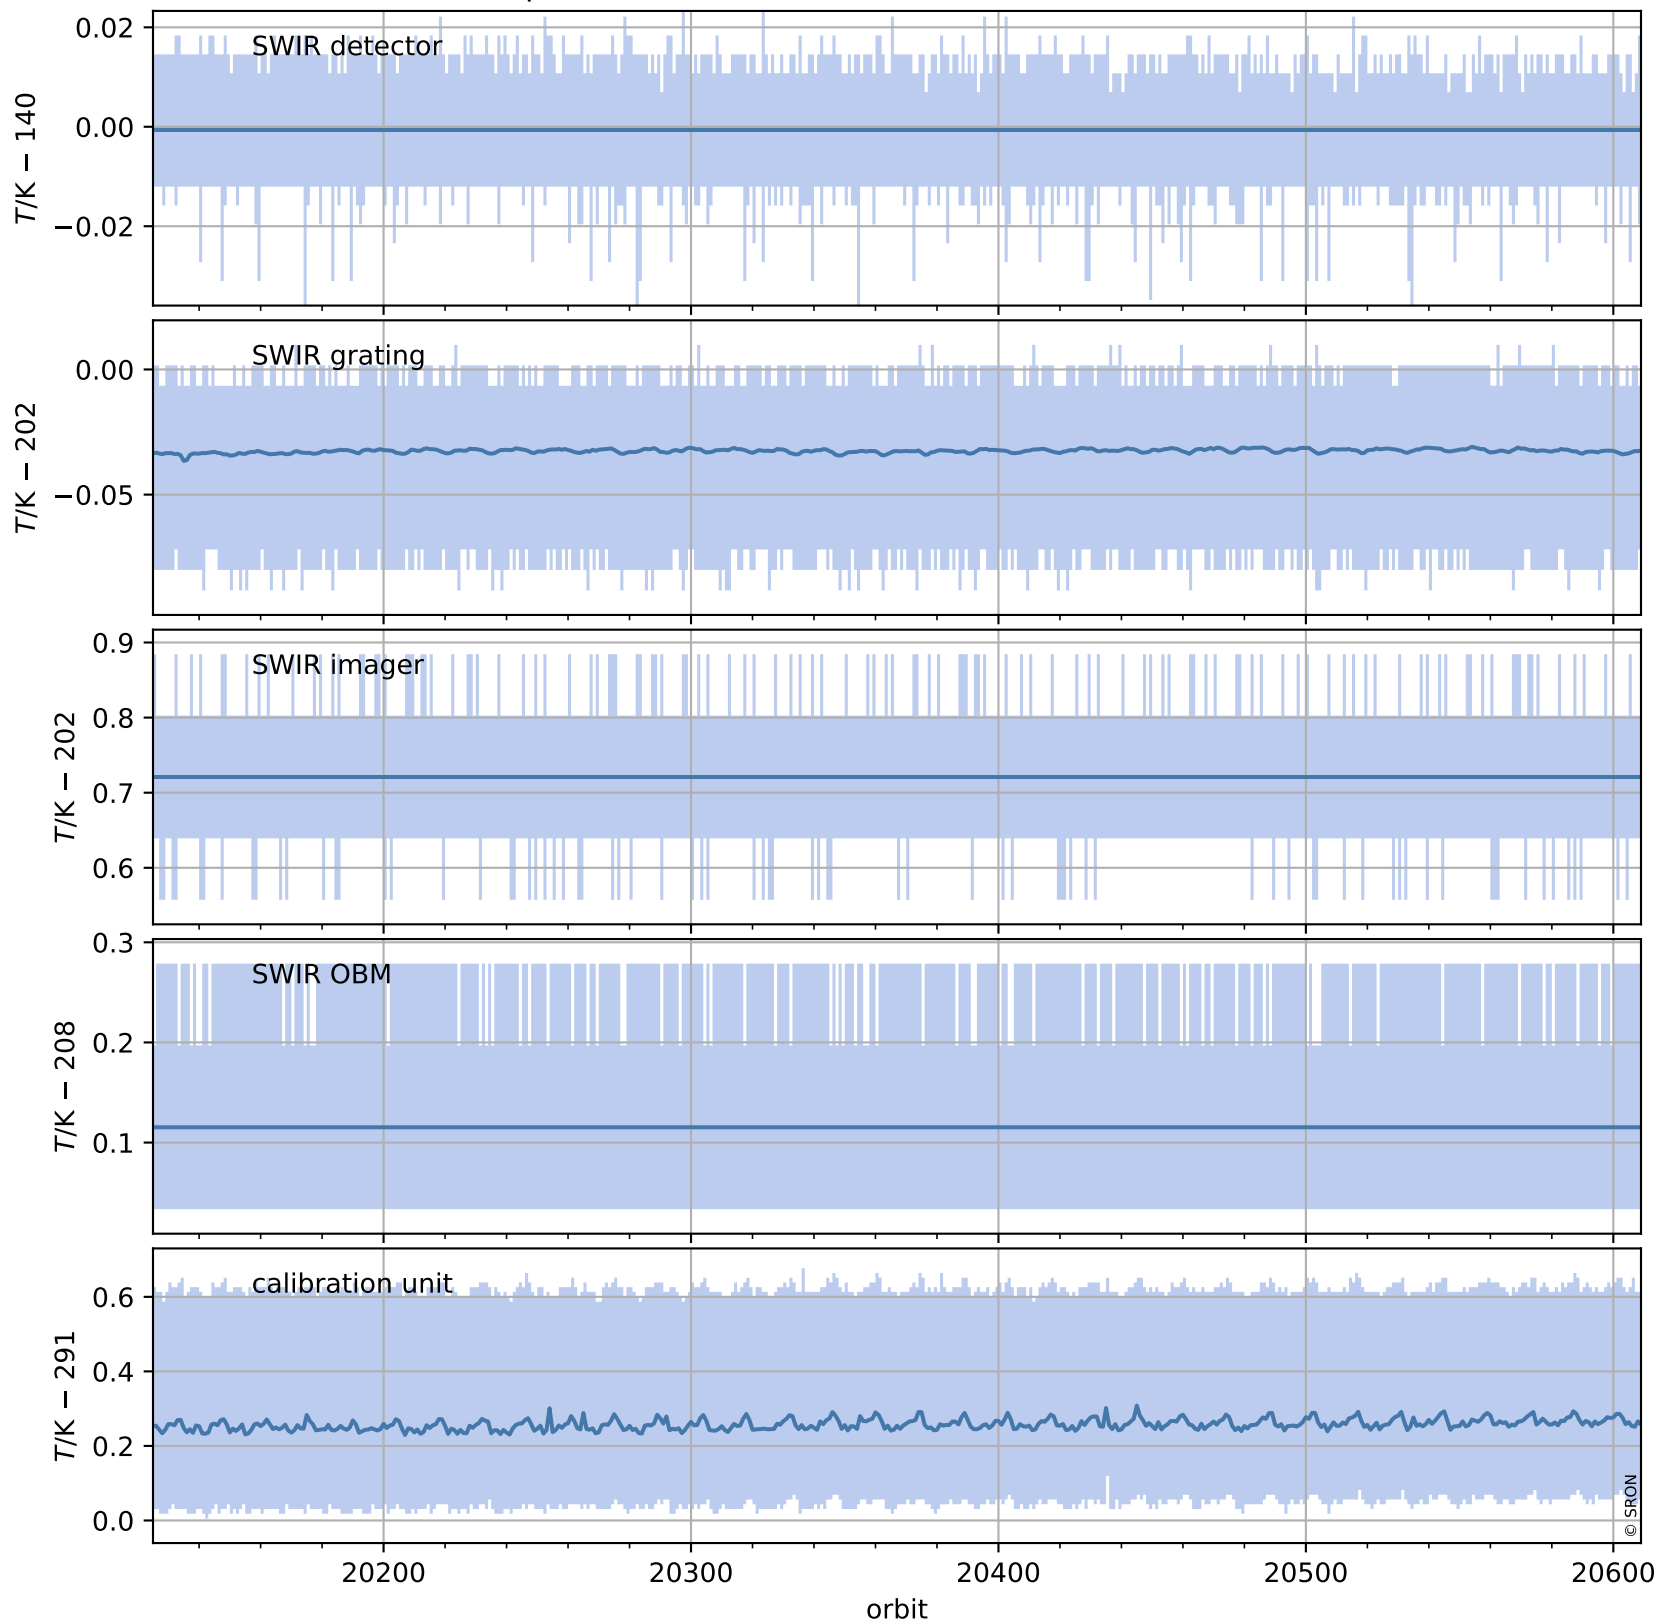

Tropomi SWIR housekeeping data

orbits : [20595, 20609]
coverage : 2021-10-04 / 2021-10-05
created : 2023-08-21T09:18:21

Temperature of sensors relevant for SWIR (one day)

Tropomi SWIR housekeeping data

orbits : [20125, 20609]
coverage : 2021-08-31 / 2021-10-05
created : 2023-08-21T09:18:21

Temperature of sensors relevant for SWIR (last month)

Tropomi SWIR housekeeping data

orbits : [20595, 20609]
coverage : 2021-10-04 / 2021-10-05
created : 2023-08-21T09:18:21

Current and duty cycle of 3 heaters relevant for SWIR (one day)

Tropomi SWIR housekeeping data

orbits : [20125, 20609]
coverage : 2021-08-31 / 2021-10-05
created : 2023-08-21T09:18:22

Current and duty cycle of 3 heaters relevant for SWIR (last month)

Tropomi SWIR housekeeping data

orbits : [20595, 20609]
coverage : 2021-10-04 / 2021-10-05
created : 2023-08-21T09:18:22

Temperature of sensors at the SWIR front-end electronics (one day)

Tropomi SWIR housekeeping data

orbits : [20125, 20609]
coverage : 2021-08-31 / 2021-10-05
created : 2023-08-21T09:18:22