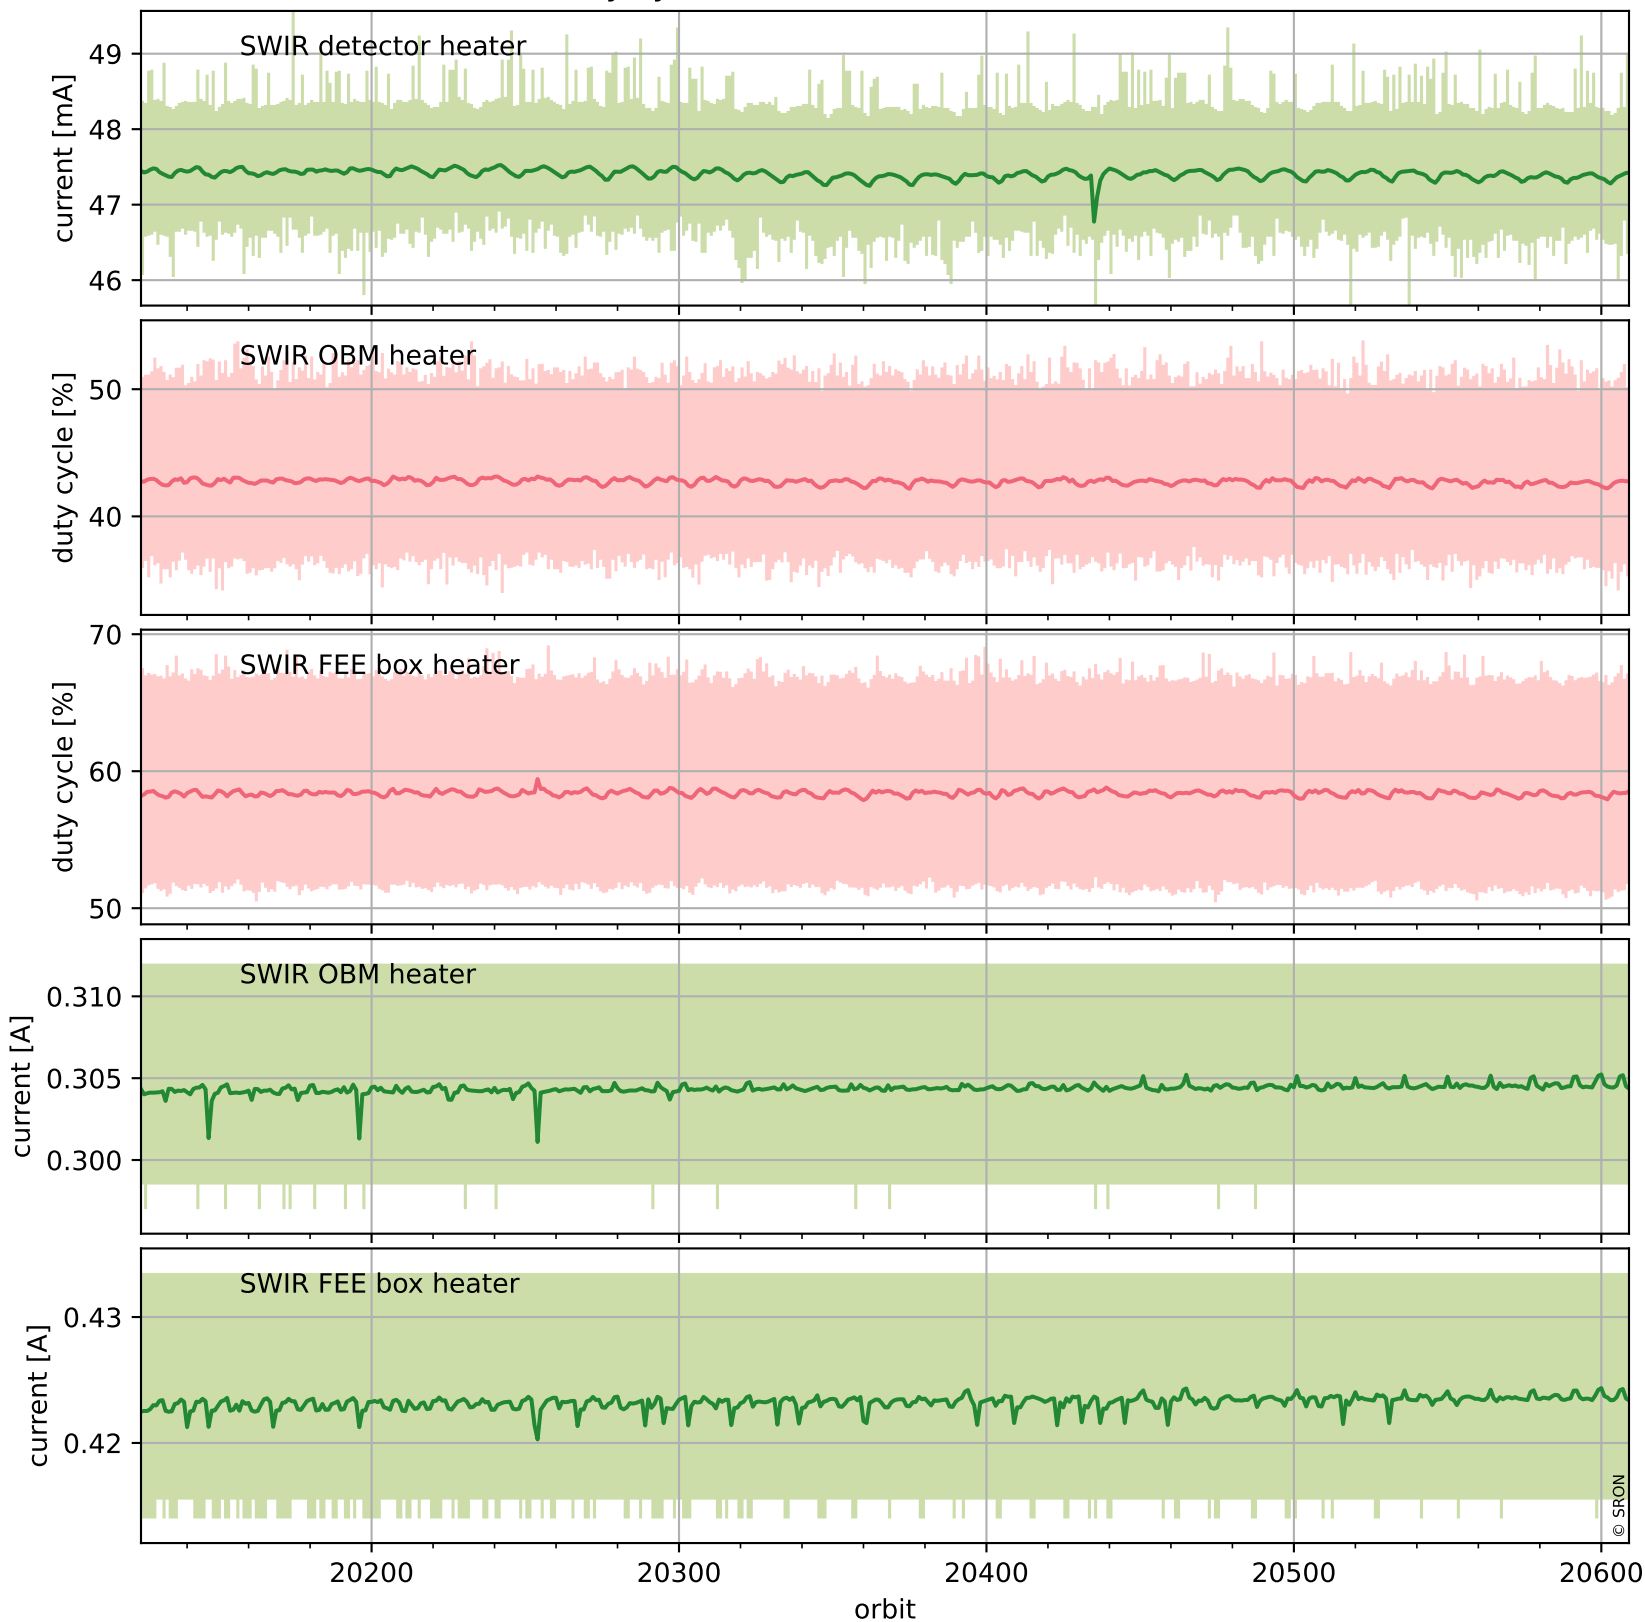

Tropomi SWIR housekeeping data

orbits : [20595, 20609]
coverage : 2021-10-04 / 2021-10-05
created : 2023-08-21T09:18:21

Temperature of sensors relevant for SWIR (one day)

Tropomi SWIR housekeeping data

orbits : [20125, 20609]
coverage : 2021-08-31 / 2021-10-05
created : 2023-08-21T09:18:21

Temperature of sensors relevant for SWIR (last month)

Tropomi SWIR housekeeping data

orbits : [20595, 20609]
coverage : 2021-10-04 / 2021-10-05
created : 2023-08-21T09:18:21

Current and duty cycle of 3 heaters relevant for SWIR (one day)

Tropomi SWIR housekeeping data

orbits : [20125, 20609]
coverage : 2021-08-31 / 2021-10-05
created : 2023-08-21T09:18:22

Current and duty cycle of 3 heaters relevant for SWIR (last month)

Tropomi SWIR housekeeping data

orbits : [20595, 20609]
coverage : 2021-10-04 / 2021-10-05
created : 2023-08-21T09:18:22

Temperature of sensors at the SWIR front-end electronics (one day)

Tropomi SWIR housekeeping data

orbits : [20125, 20609]
coverage : 2021-08-31 / 2021-10-05
created : 2023-08-21T09:18:22