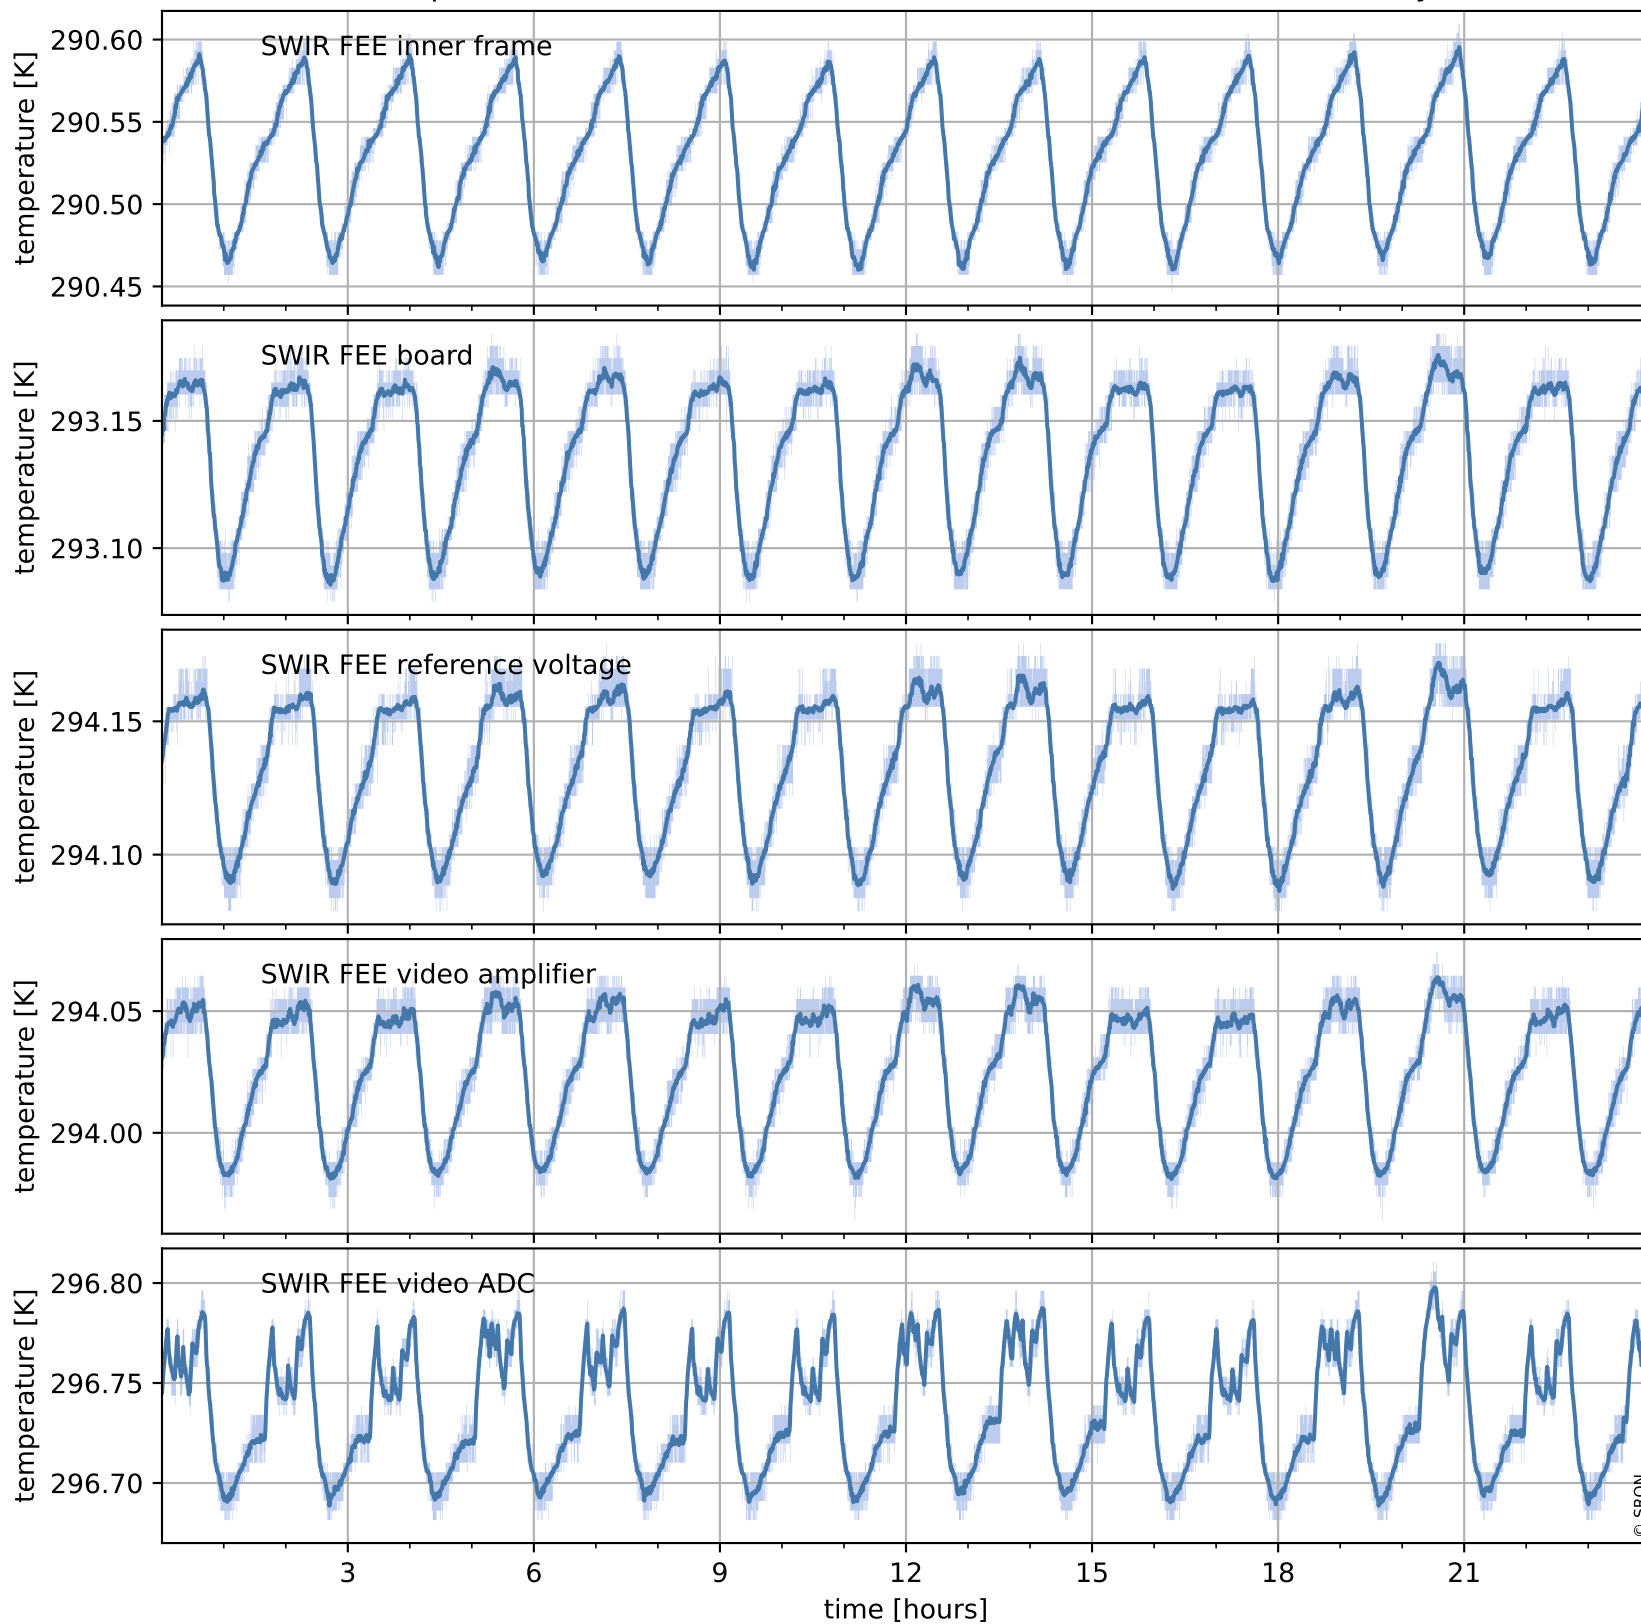

Tropomi SWIR housekeeping data

orbits : [20595, 20609]
coverage : 2021-10-04 / 2021-10-05
created : 2023-08-21T09:18:21

Temperature of sensors relevant for SWIR (one day)

Tropomi SWIR housekeeping data

orbits : [20125, 20609]
coverage : 2021-08-31 / 2021-10-05
created : 2023-08-21T09:18:21

Temperature of sensors relevant for SWIR (last month)

Tropomi SWIR housekeeping data

orbits : [20595, 20609]
coverage : 2021-10-04 / 2021-10-05
created : 2023-08-21T09:18:21

Current and duty cycle of 3 heaters relevant for SWIR (one day)

Tropomi SWIR housekeeping data

orbits : [20125, 20609]
coverage : 2021-08-31 / 2021-10-05
created : 2023-08-21T09:18:22

Current and duty cycle of 3 heaters relevant for SWIR (last month)

Tropomi SWIR housekeeping data

orbits : [20595, 20609]
coverage : 2021-10-04 / 2021-10-05
created : 2023-08-21T09:18:22

Temperature of sensors at the SWIR front-end electronics (one day)

Tropomi SWIR housekeeping data

orbits : [20125, 20609]
coverage : 2021-08-31 / 2021-10-05
created : 2023-08-21T09:18:22