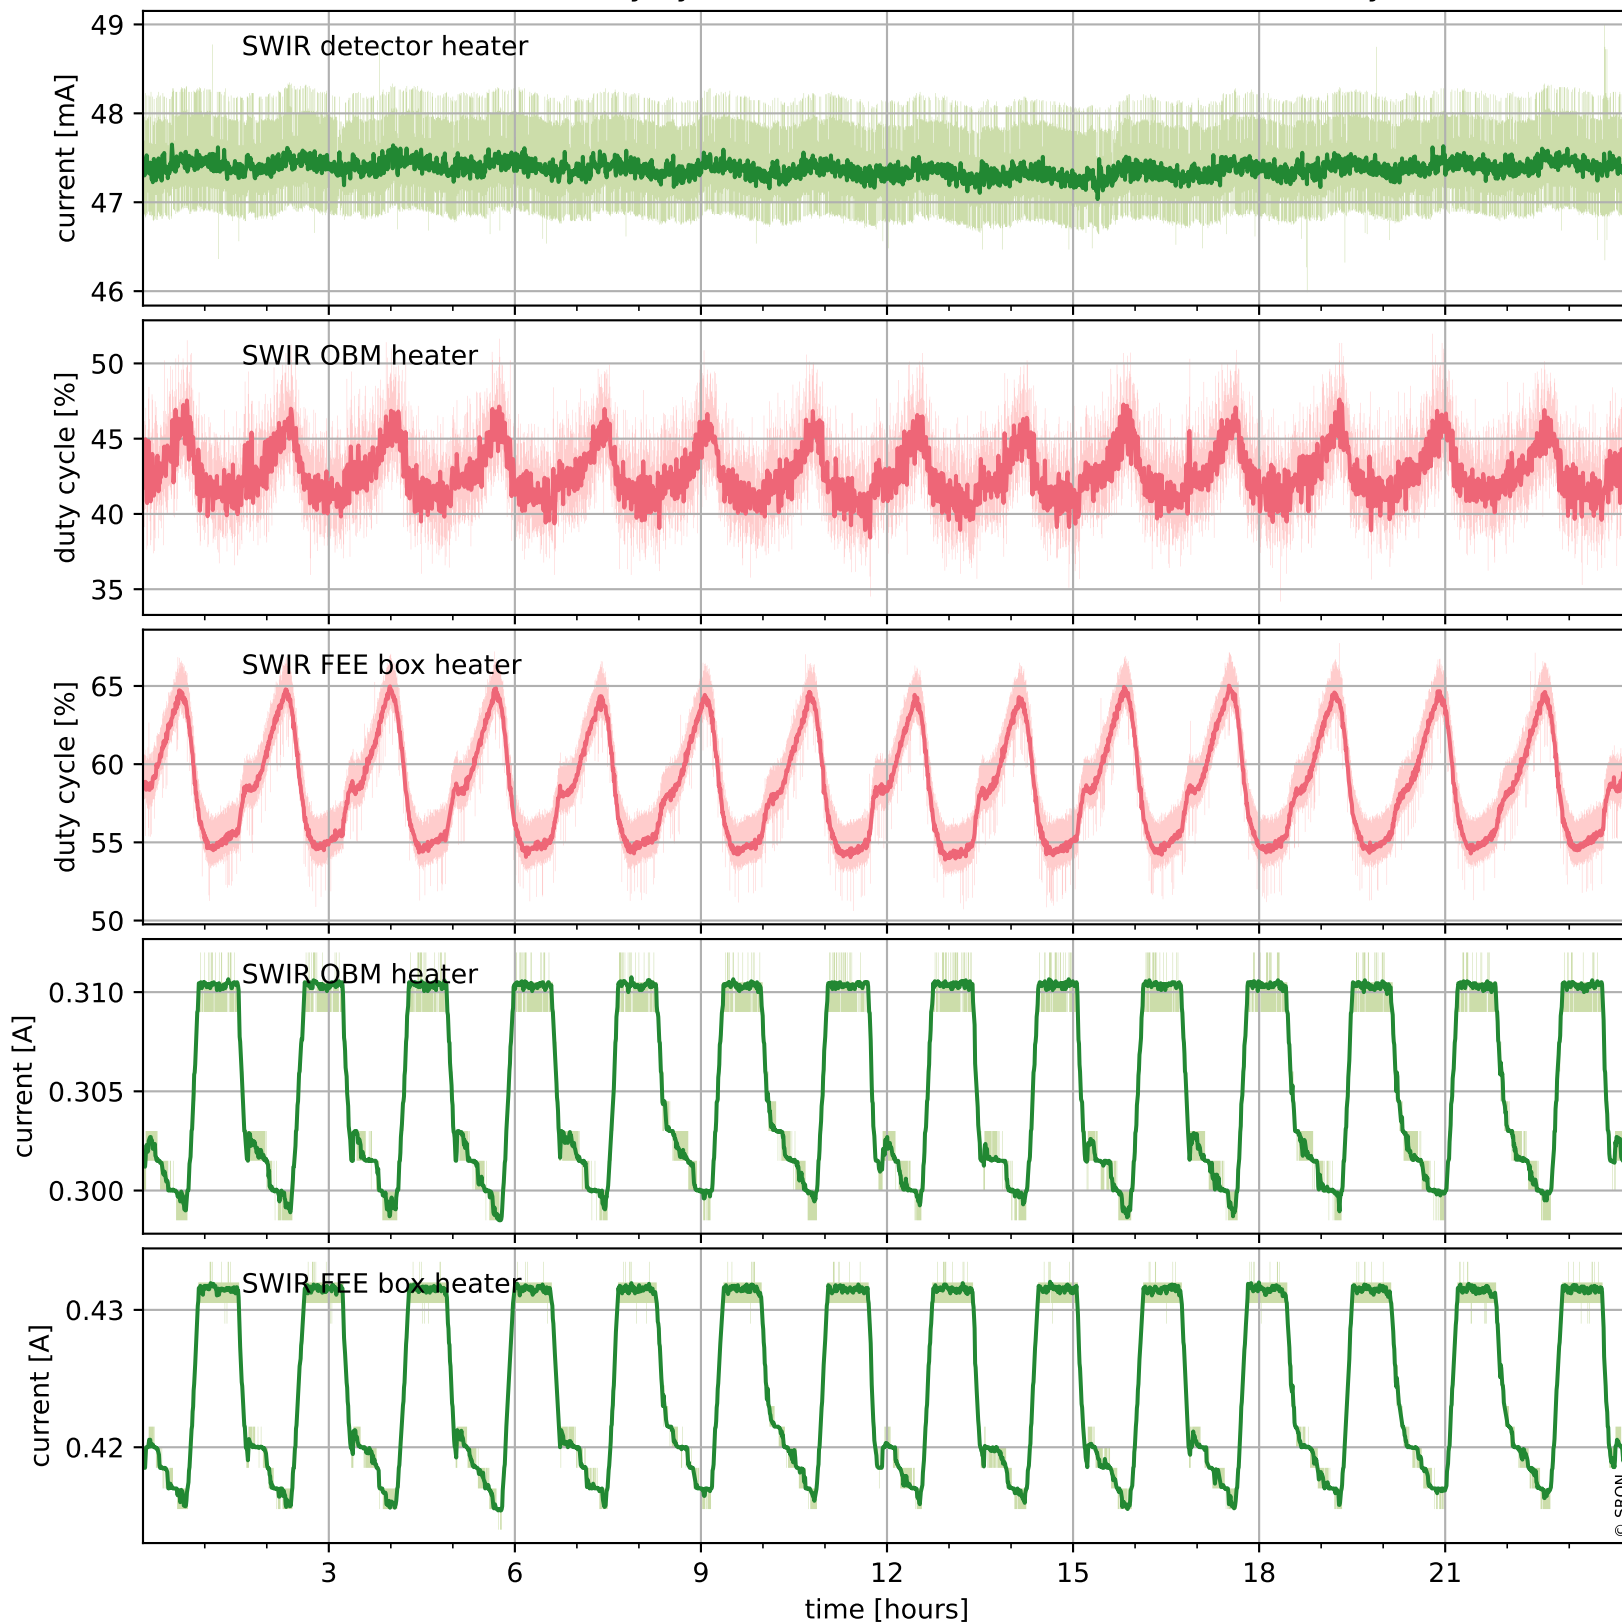

Tropomi SWIR housekeeping data

orbits : [20595, 20609]
coverage : 2021-10-04 / 2021-10-05
created : 2023-08-21T09:18:21

Temperature of sensors relevant for SWIR (one day)

Tropomi SWIR housekeeping data

orbits : [20125, 20609]
coverage : 2021-08-31 / 2021-10-05
created : 2023-08-21T09:18:21

Temperature of sensors relevant for SWIR (last month)

Tropomi SWIR housekeeping data

orbits : [20595, 20609]
coverage : 2021-10-04 / 2021-10-05
created : 2023-08-21T09:18:21

Current and duty cycle of 3 heaters relevant for SWIR (one day)

Tropomi SWIR housekeeping data

orbits : [20125, 20609]
coverage : 2021-08-31 / 2021-10-05
created : 2023-08-21T09:18:22

Current and duty cycle of 3 heaters relevant for SWIR (last month)

Tropomi SWIR housekeeping data

orbits : [20595, 20609]
coverage : 2021-10-04 / 2021-10-05
created : 2023-08-21T09:18:22

Temperature of sensors at the SWIR front-end electronics (one day)

Tropomi SWIR housekeeping data

orbits : [20125, 20609]
coverage : 2021-08-31 / 2021-10-05
created : 2023-08-21T09:18:22