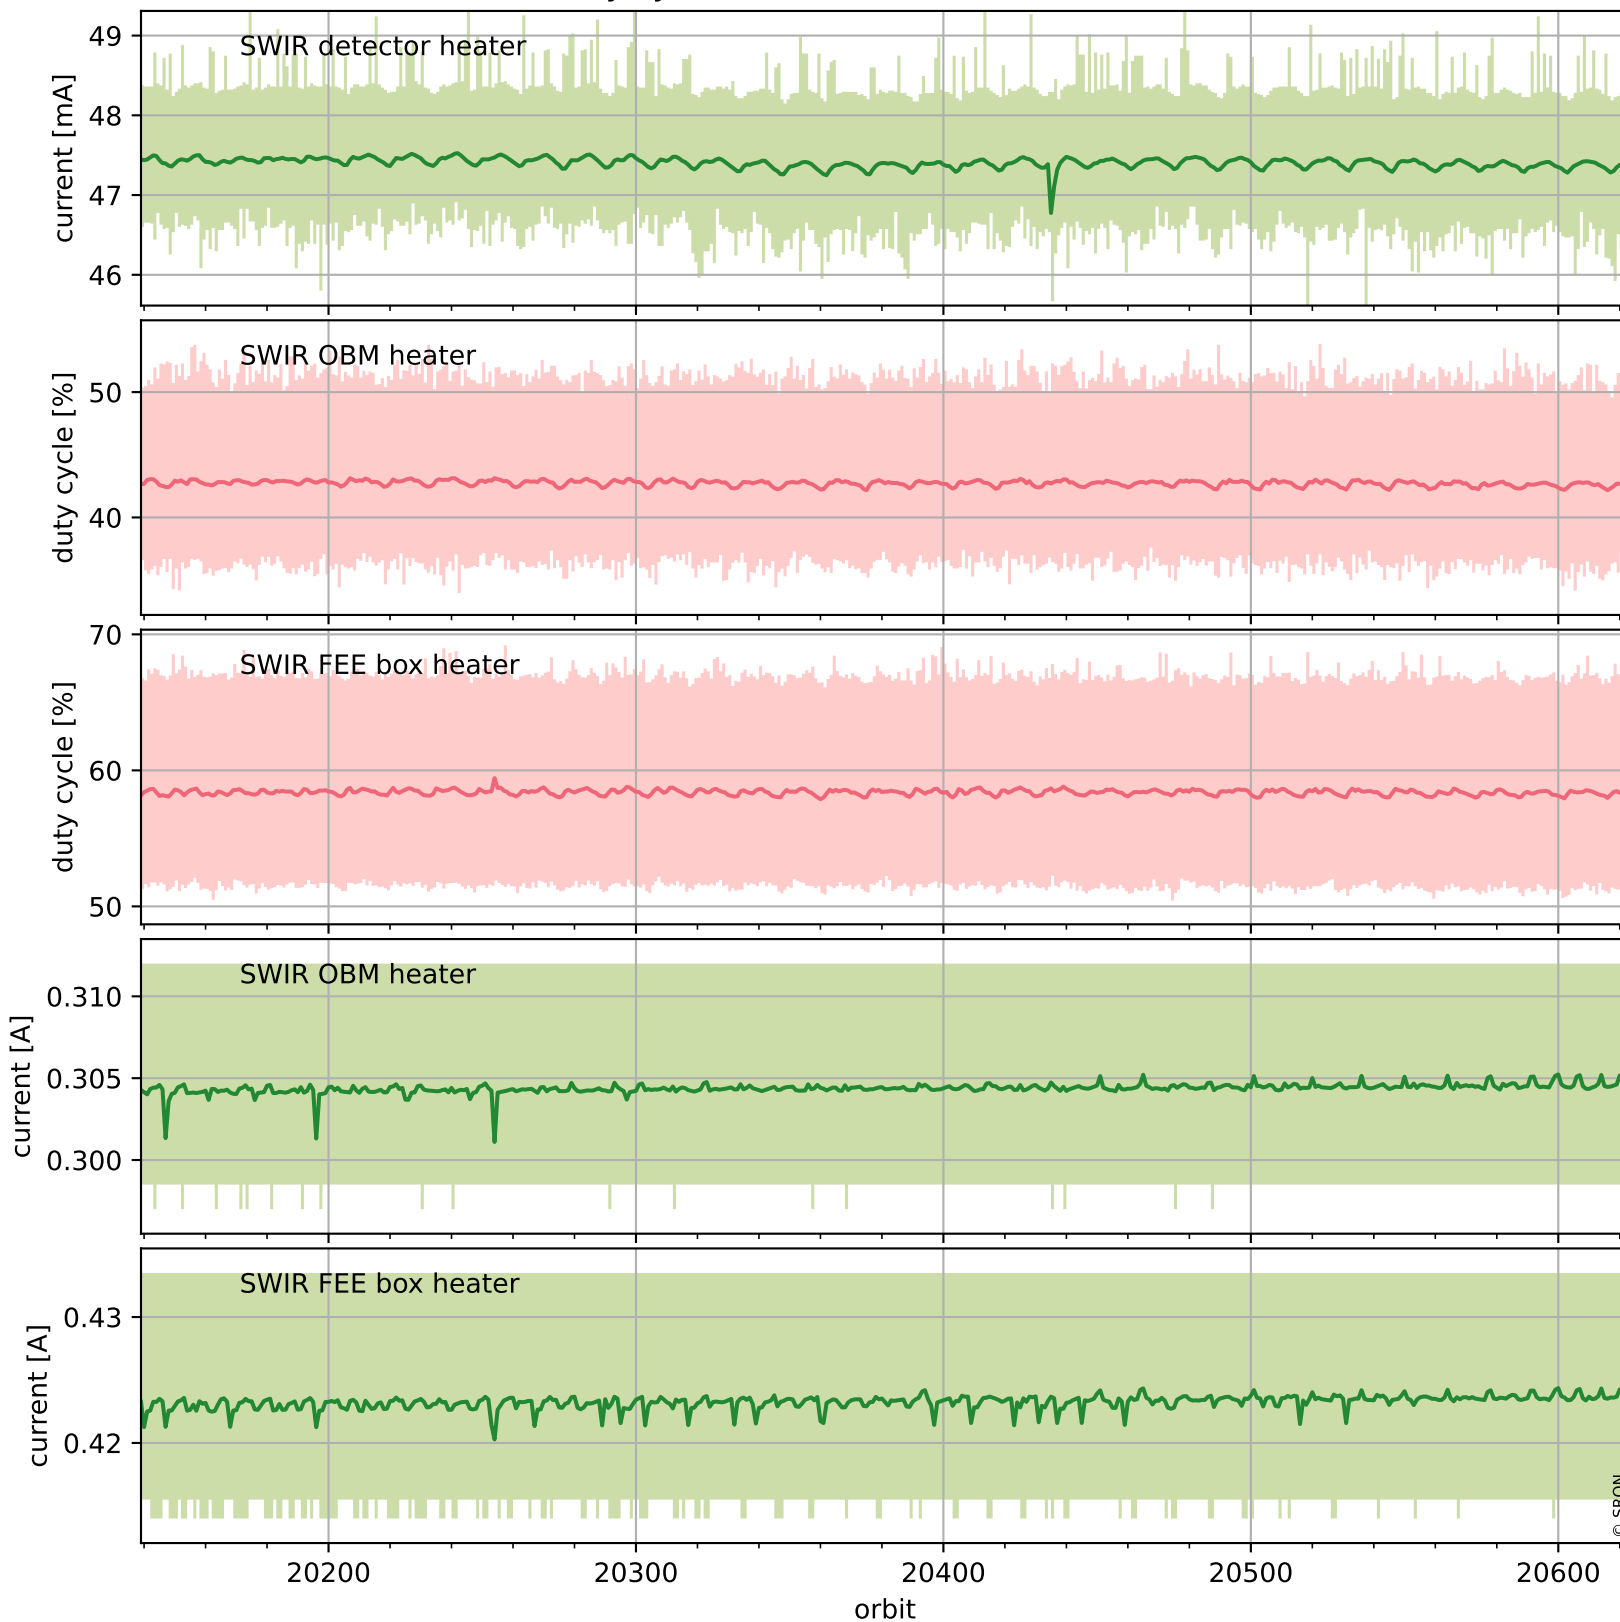

Tropomi SWIR housekeeping data

orbits : [20139, 20623]
coverage : 2021-09-01 / 2021-10-06
created : 2023-08-21T09:18:24

Current and duty cycle of 3 heaters relevant for SWIR (last month)