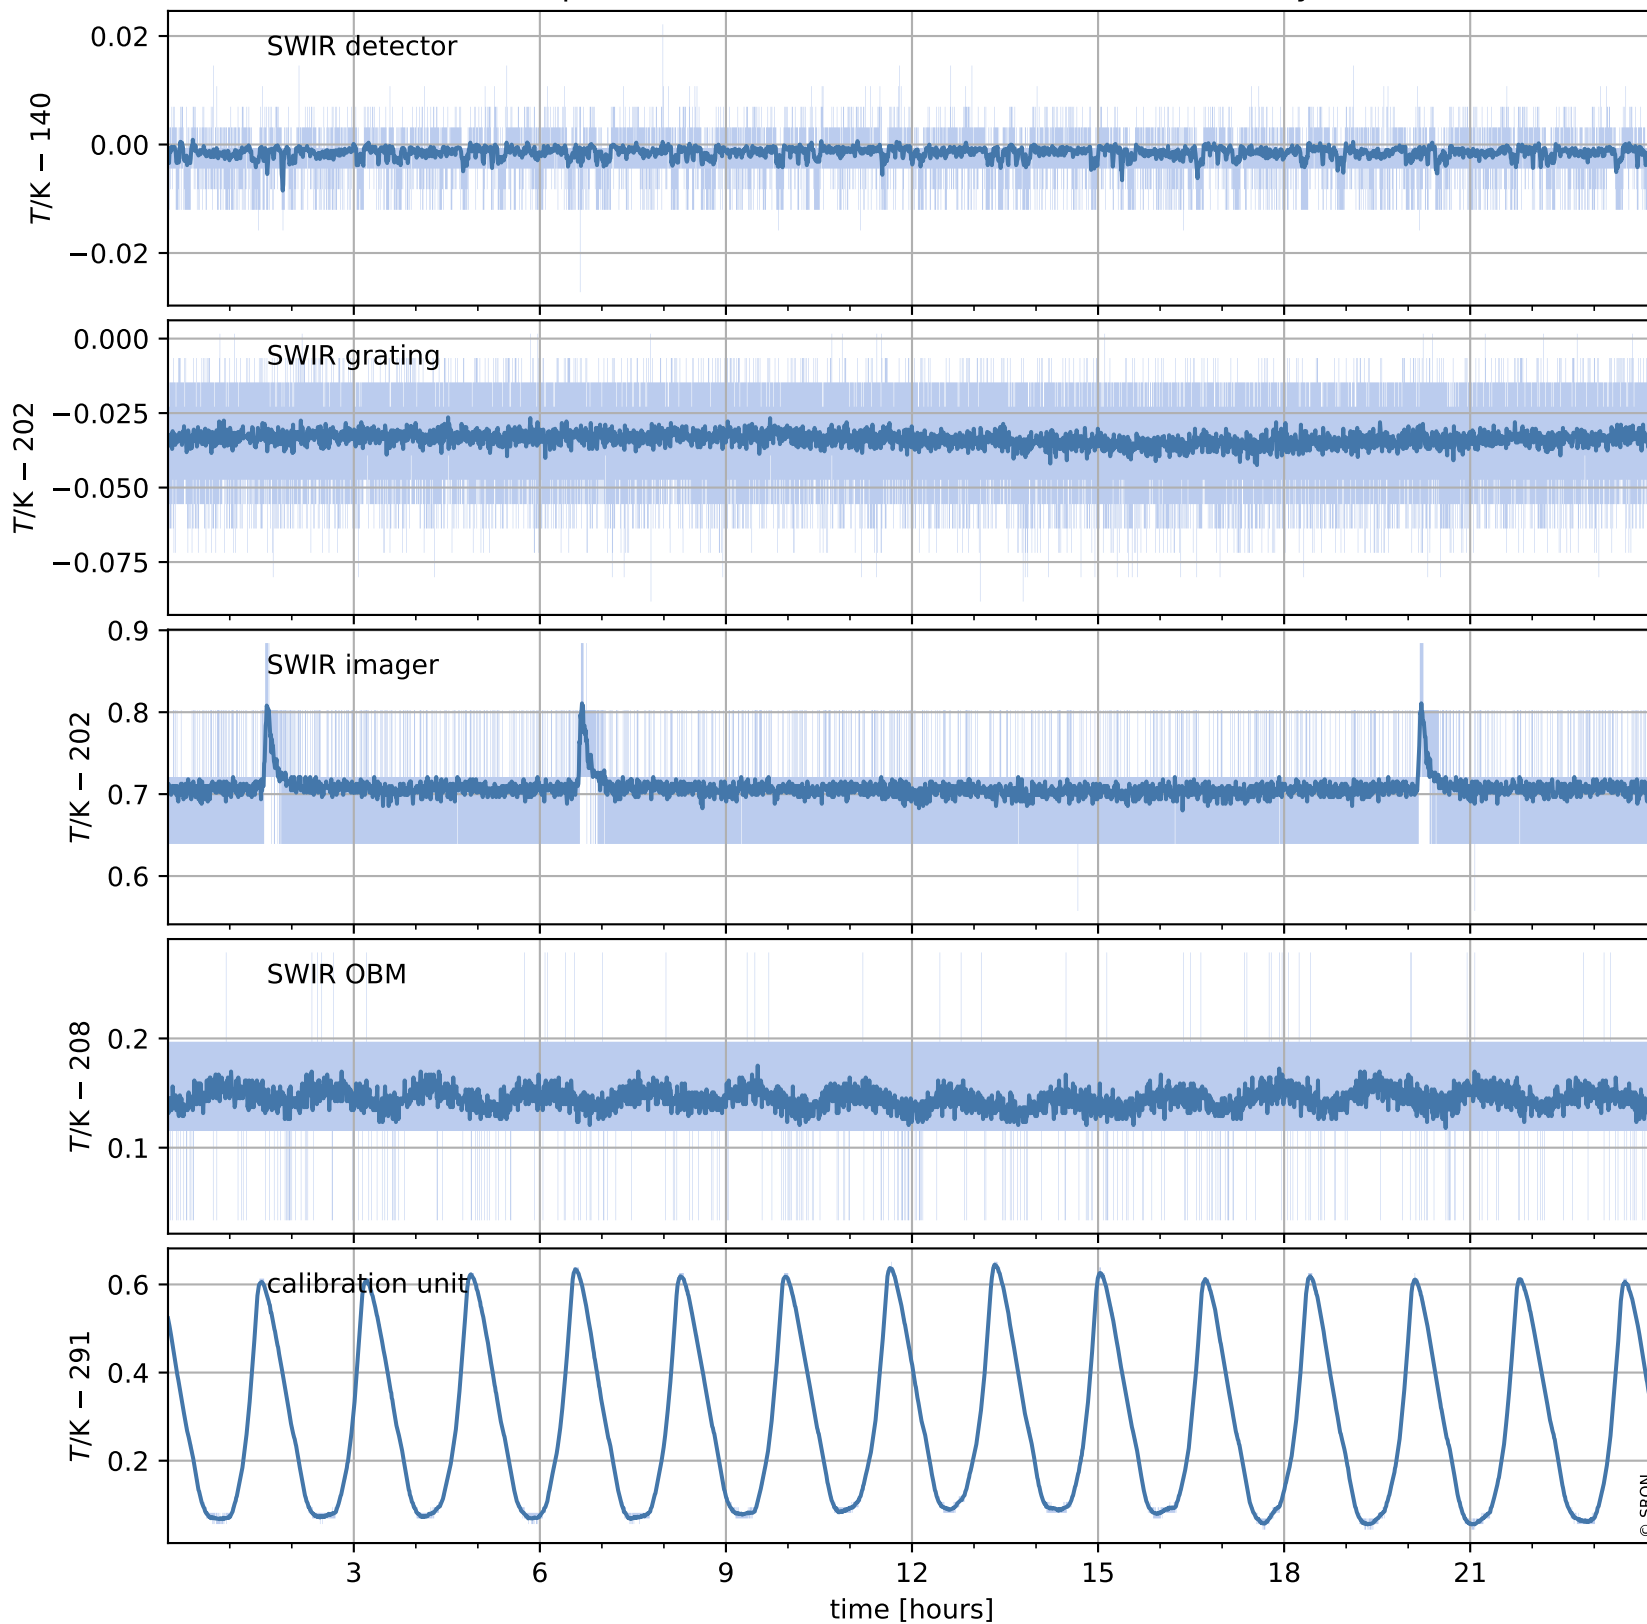

# Tropomi SWIR housekeeping data

orbits : [20610, 20623]  
coverage : 2021-10-05 / 2021-10-06  
created : 2023-08-21T09:18:23

## Temperature of sensors relevant for SWIR (one day)

## Temperature of sensors relevant for SWIR (last month)