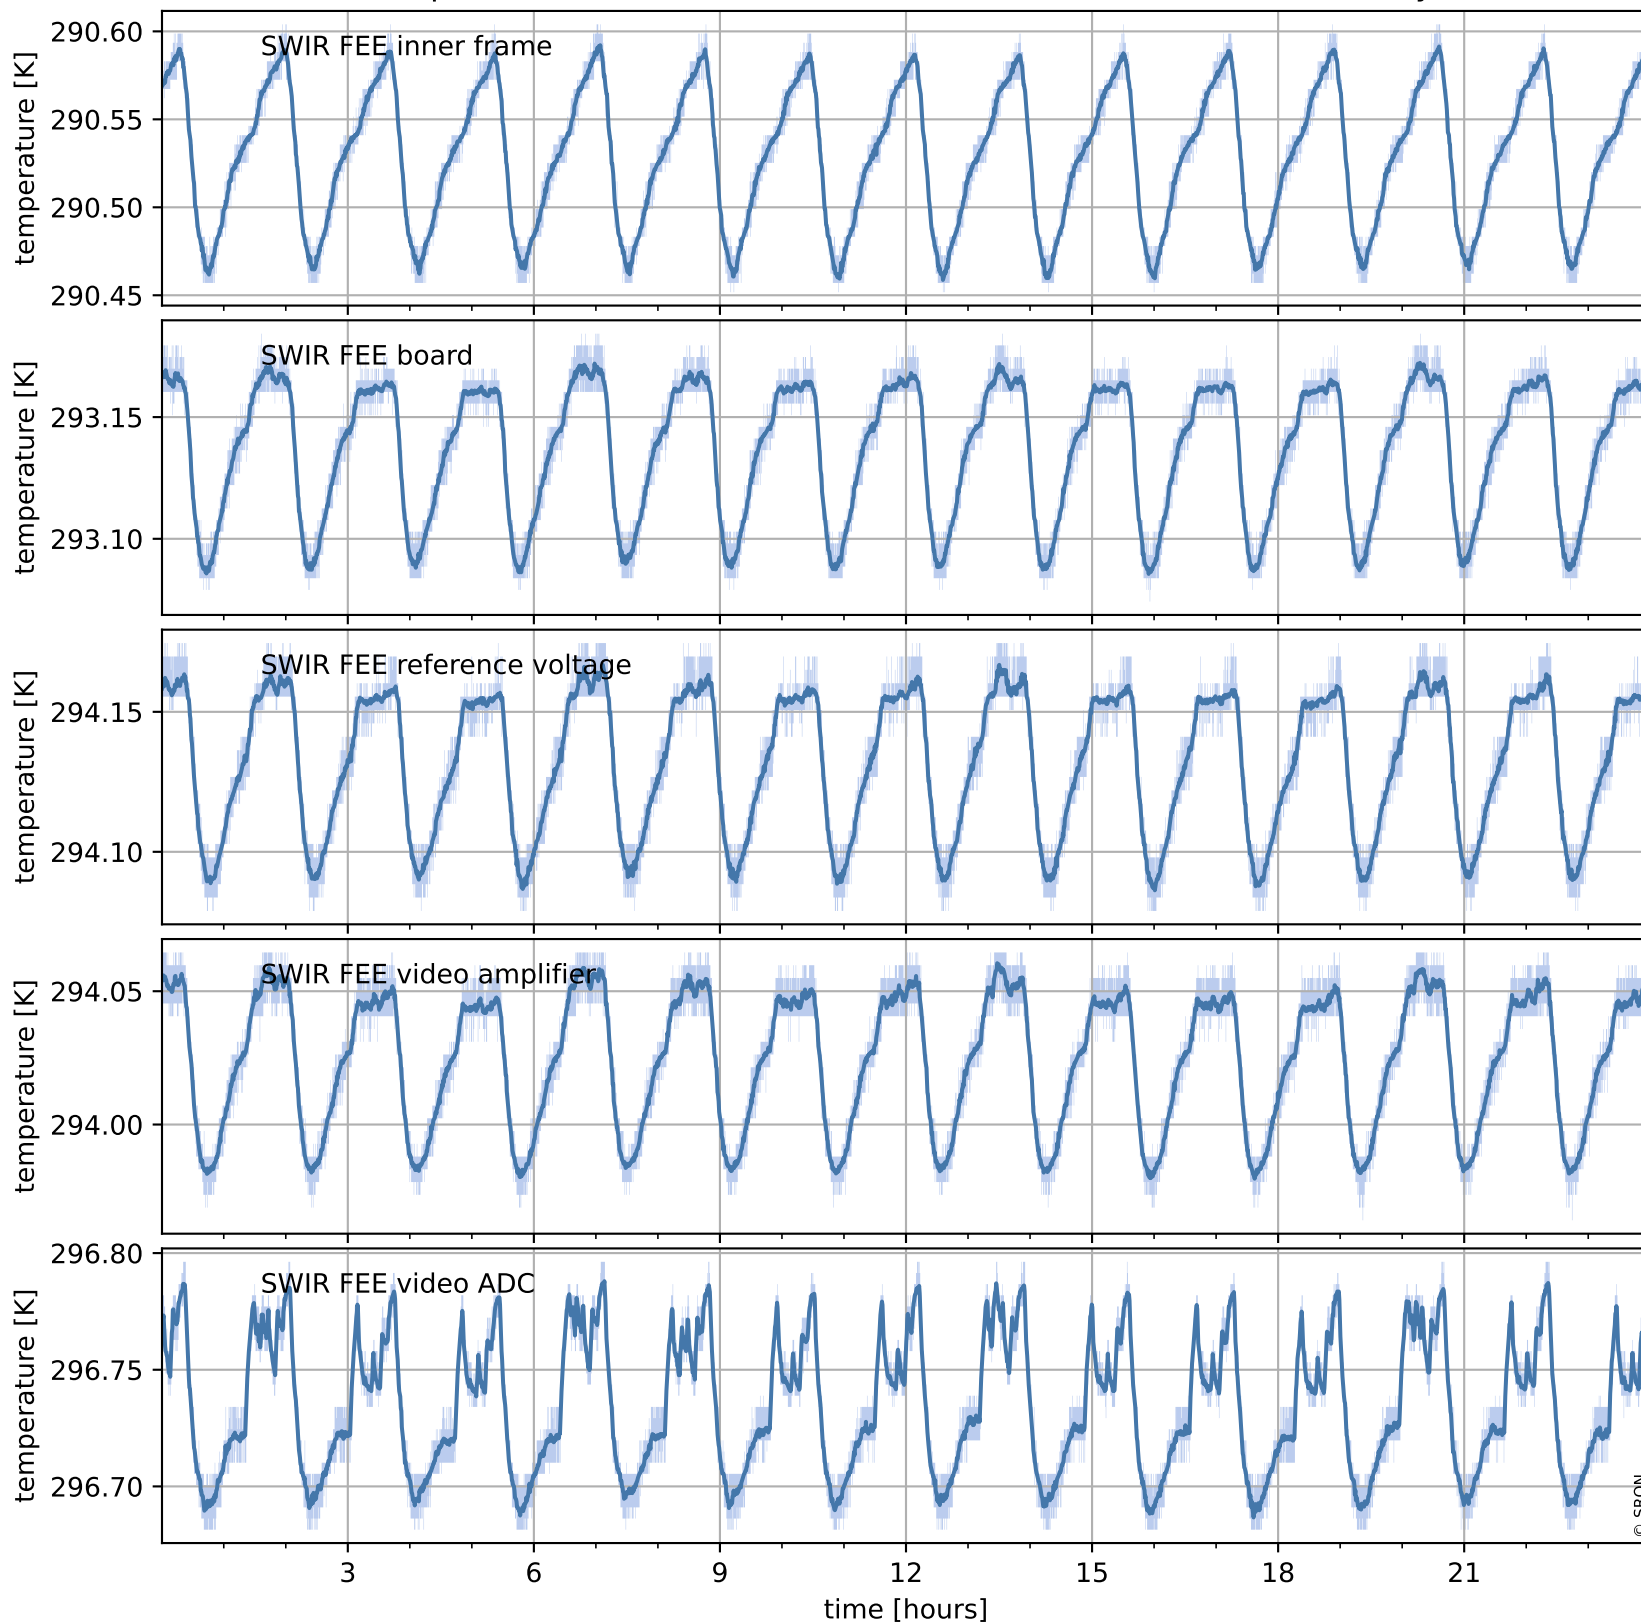

Tropomi SWIR housekeeping data

orbits : [20610, 20623]
coverage : 2021-10-05 / 2021-10-06
created : 2023-08-21T09:18:24

Temperature of sensors at the SWIR front-end electronics (one day)