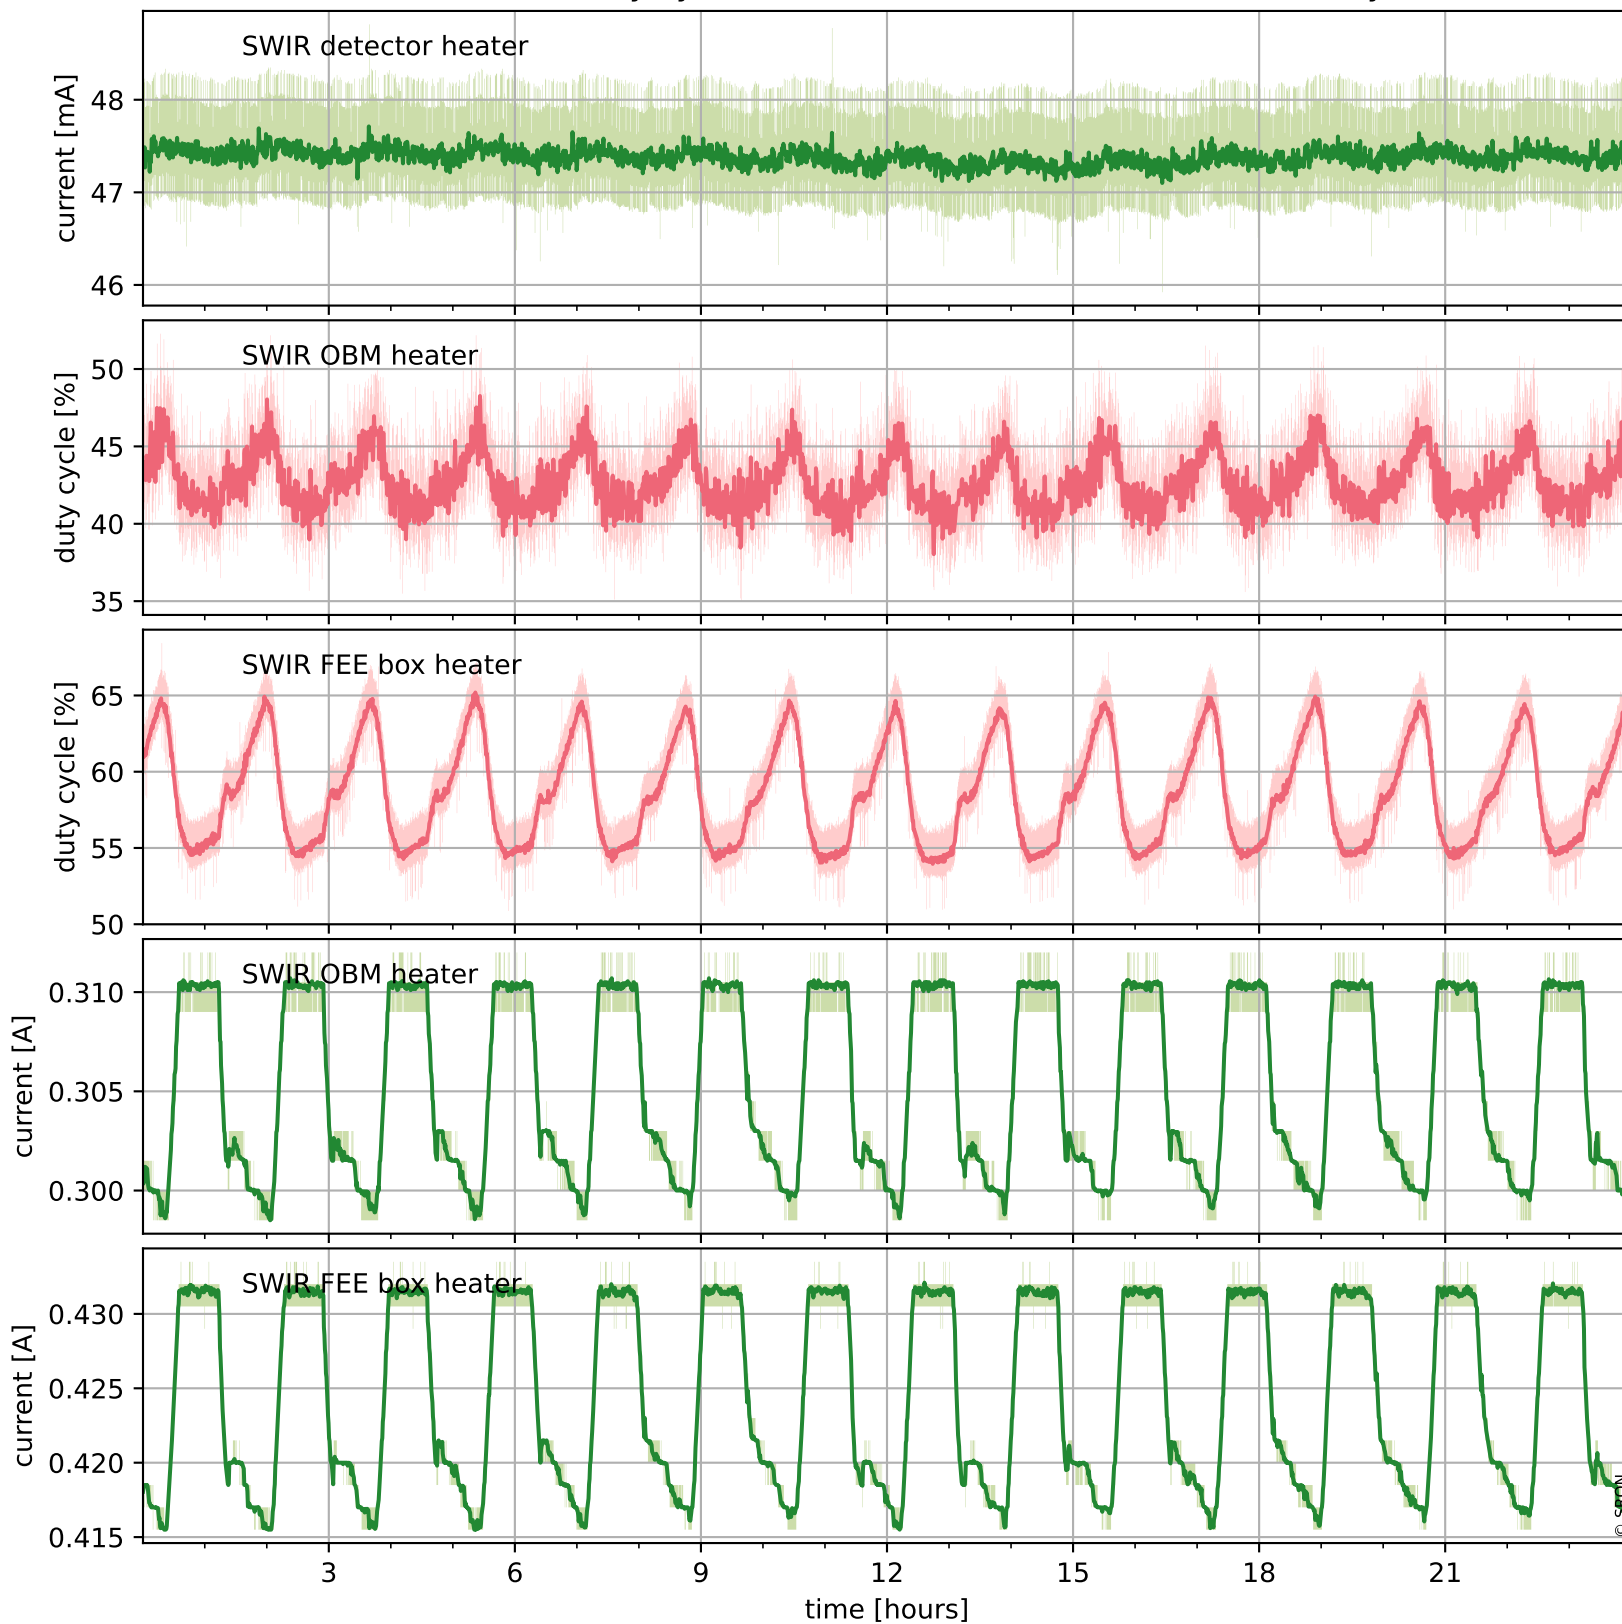

Tropomi SWIR housekeeping data

orbits : [20610, 20623]
coverage : 2021-10-05 / 2021-10-06
created : 2023-08-21T09:18:24

Current and duty cycle of 3 heaters relevant for SWIR (one day)