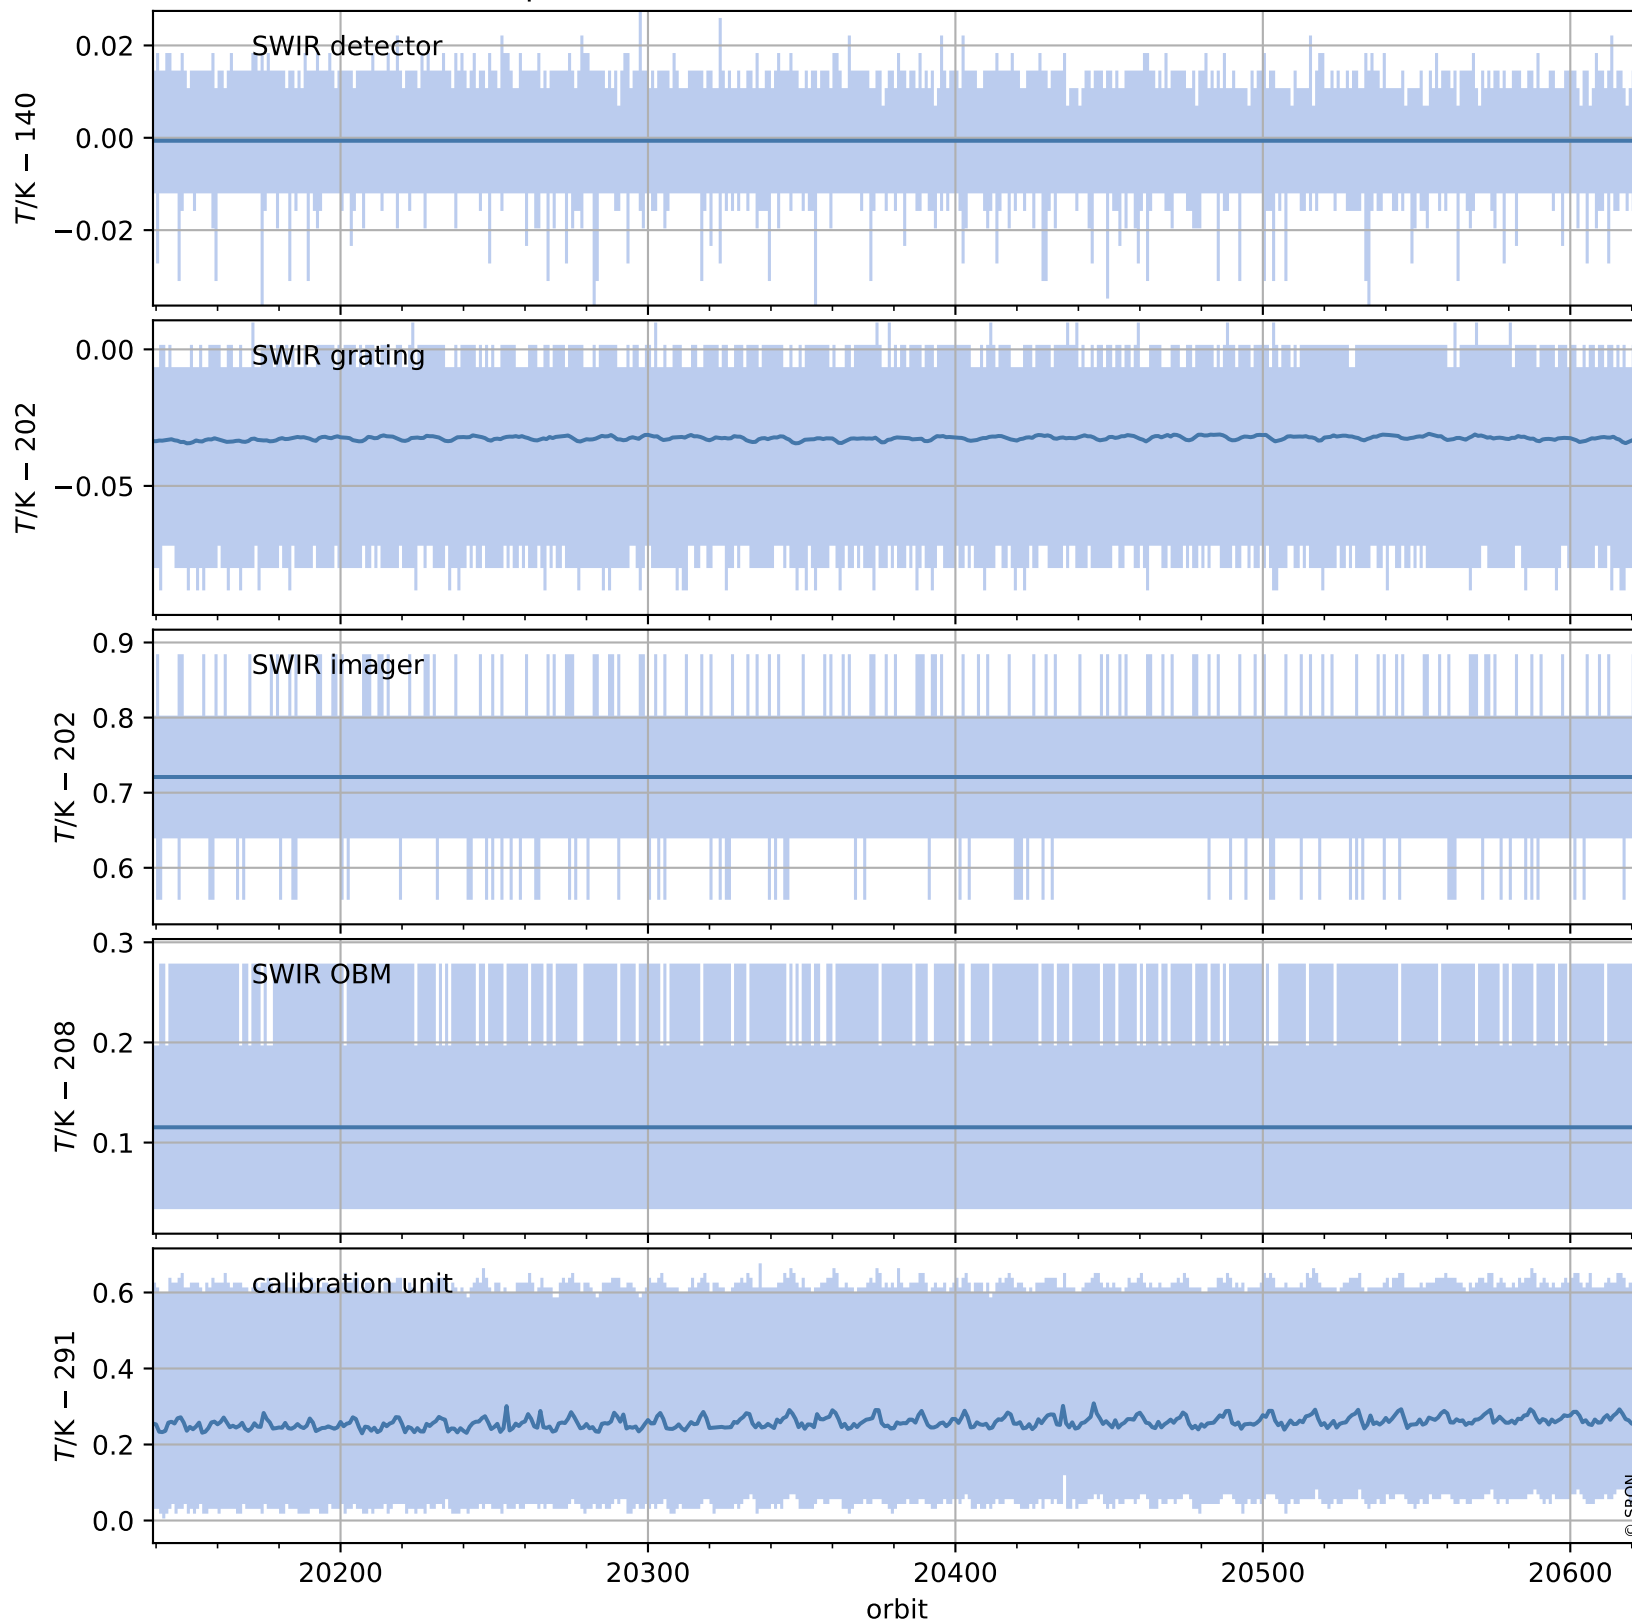

# Tropomi SWIR housekeeping data

orbits : [20610, 20623]  
coverage : 2021-10-05 / 2021-10-06  
created : 2023-08-21T09:18:23

## Temperature of sensors relevant for SWIR (one day)

# Tropomi SWIR housekeeping data

orbits : [20139, 20623]  
coverage : 2021-09-01 / 2021-10-06  
created : 2023-08-21T09:18:23

## Temperature of sensors relevant for SWIR (last month)