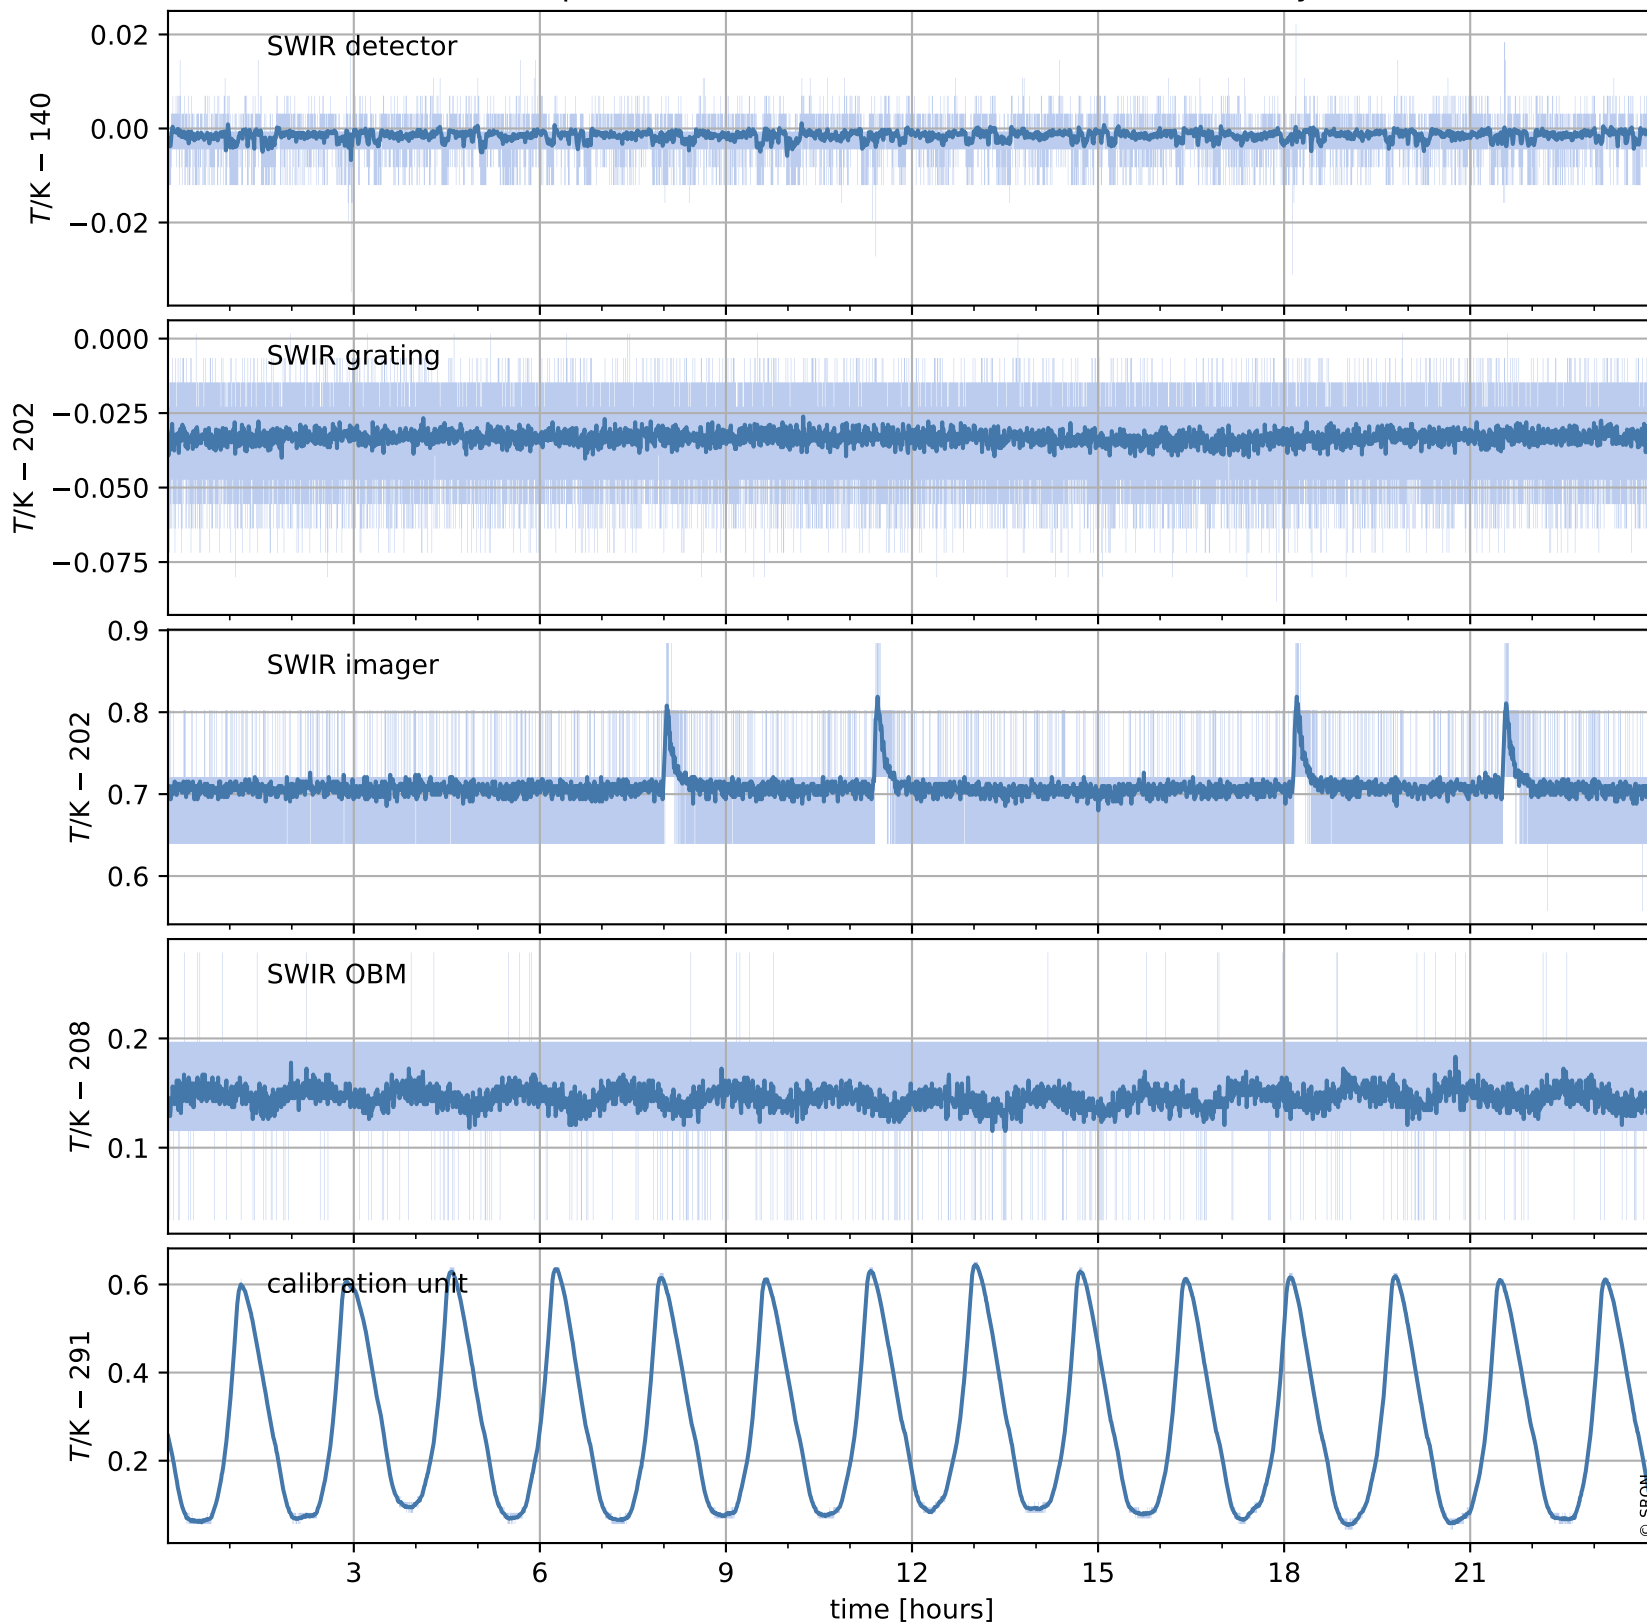

Tropomi SWIR housekeeping data

orbits : [20624, 20637]
coverage : 2021-10-06 / 2021-10-07
created : 2023-08-21T09:18:25

Temperature of sensors relevant for SWIR (one day)

Tropomi SWIR housekeeping data

orbits : [20153, 20637]
coverage : 2021-09-02 / 2021-10-07
created : 2023-08-21T09:18:26

Temperature of sensors relevant for SWIR (last month)

Tropomi SWIR housekeeping data

orbits : [20624, 20637]
coverage : 2021-10-06 / 2021-10-07
created : 2023-08-21T09:18:26

Current and duty cycle of 3 heaters relevant for SWIR (one day)

Tropomi SWIR housekeeping data

orbits : [20153, 20637]
coverage : 2021-09-02 / 2021-10-07
created : 2023-08-21T09:18:26

Current and duty cycle of 3 heaters relevant for SWIR (last month)

Tropomi SWIR housekeeping data