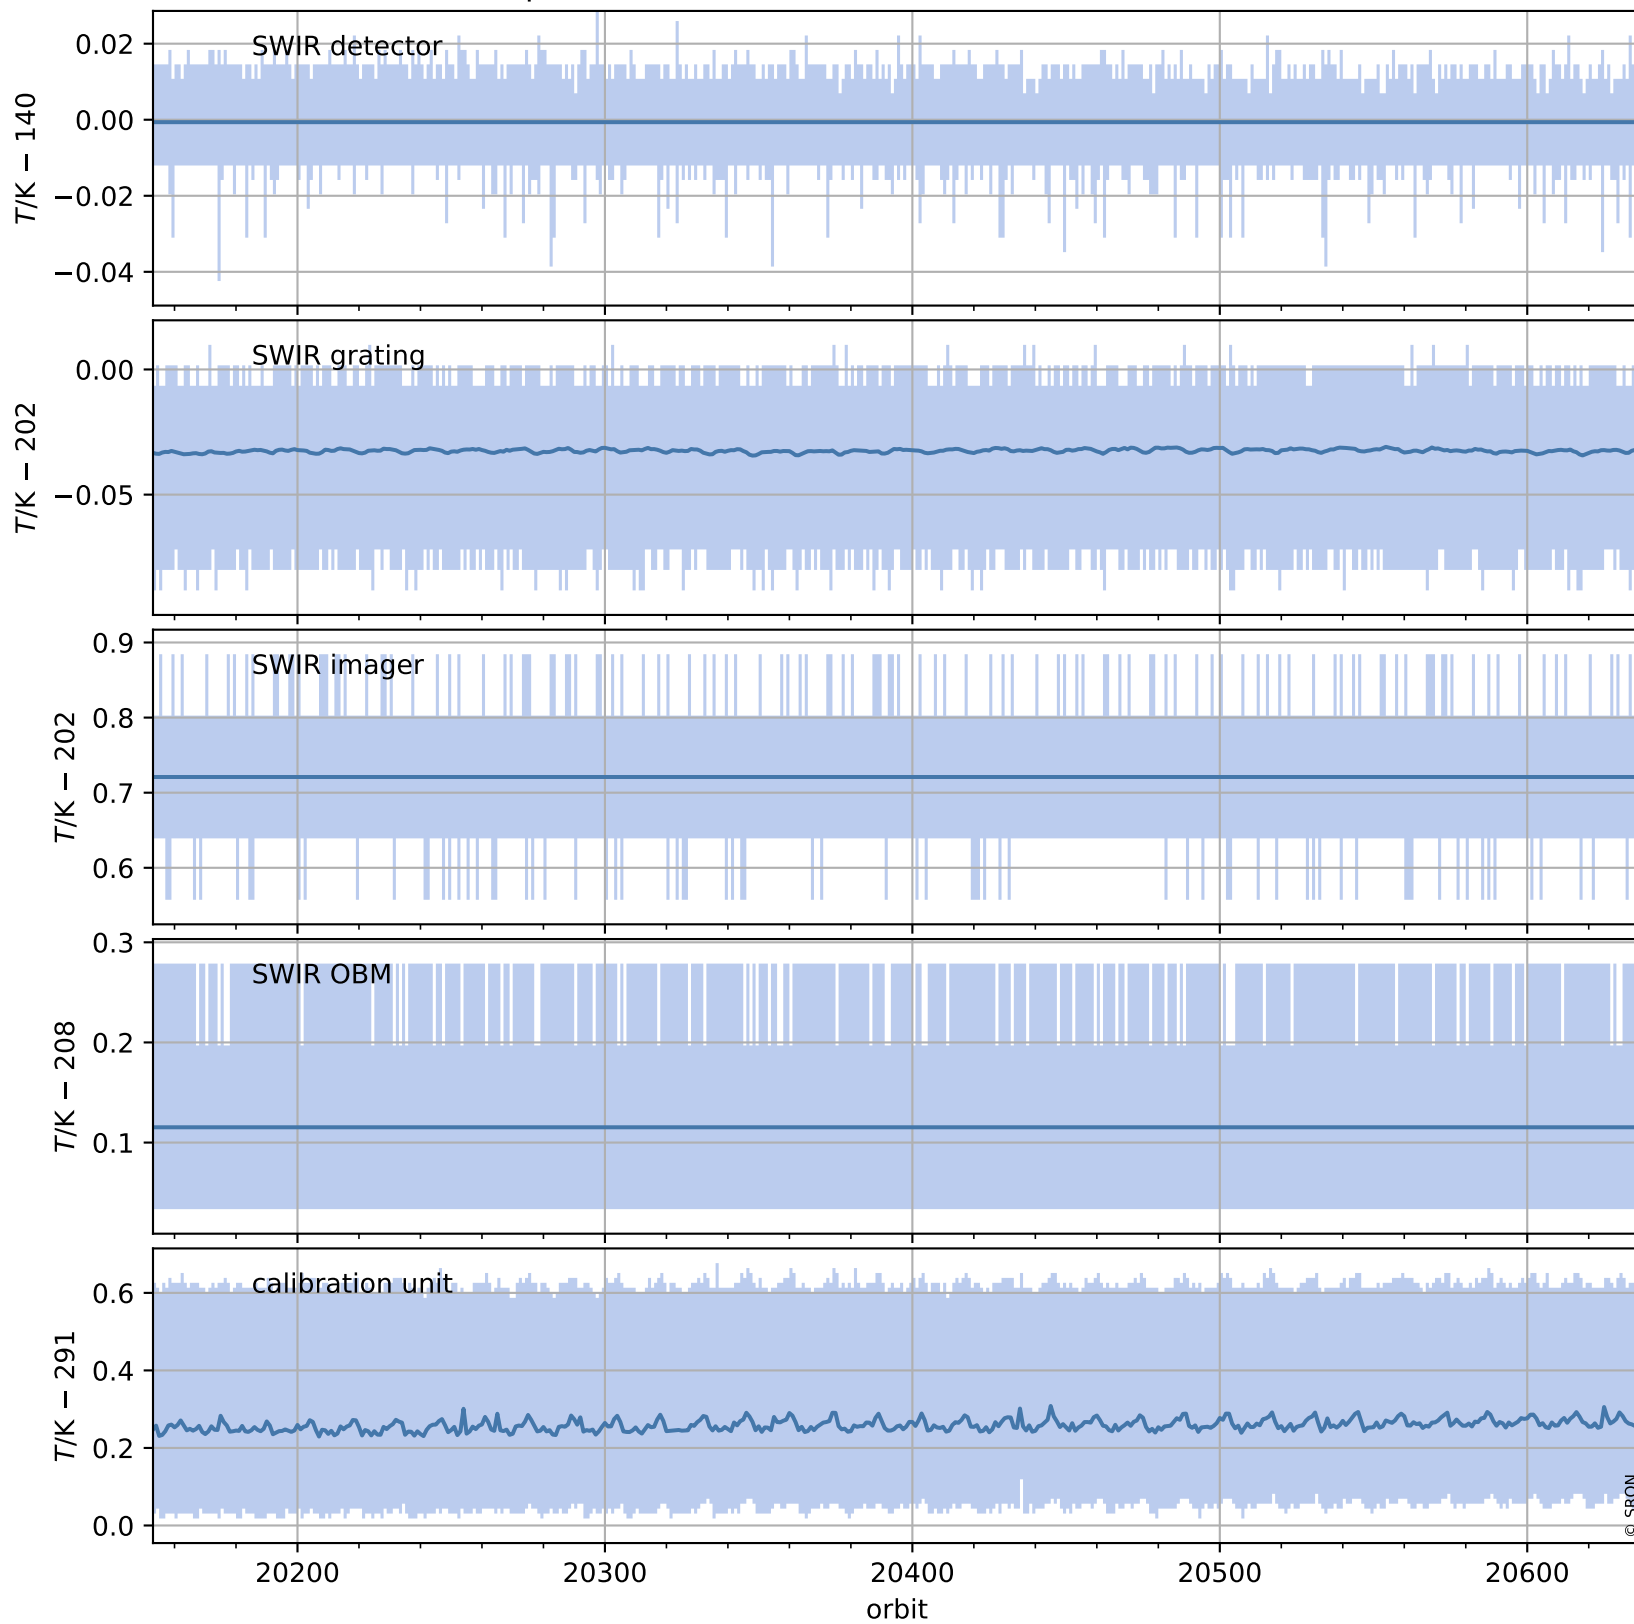

Tropomi SWIR housekeeping data

orbits : [20624, 20637]
coverage : 2021-10-06 / 2021-10-07
created : 2023-08-21T09:18:25

Temperature of sensors relevant for SWIR (one day)

Tropomi SWIR housekeeping data

orbits : [20153, 20637]
coverage : 2021-09-02 / 2021-10-07
created : 2023-08-21T09:18:26

Temperature of sensors relevant for SWIR (last month)

Tropomi SWIR housekeeping data

orbits : [20624, 20637]
coverage : 2021-10-06 / 2021-10-07
created : 2023-08-21T09:18:26

Current and duty cycle of 3 heaters relevant for SWIR (one day)

Tropomi SWIR housekeeping data

orbits : [20153, 20637]
coverage : 2021-09-02 / 2021-10-07
created : 2023-08-21T09:18:26

Current and duty cycle of 3 heaters relevant for SWIR (last month)

Tropomi SWIR housekeeping data

orbits : [20624, 20637]
coverage : 2021-10-06 / 2021-10-07
created : 2023-08-21T09:18:27

Temperature of sensors at the SWIR front-end electronics (one day)

Tropomi SWIR housekeeping data

orbits : [20153, 20637]
coverage : 2021-09-02 / 2021-10-07
created : 2023-08-21T09:18:27