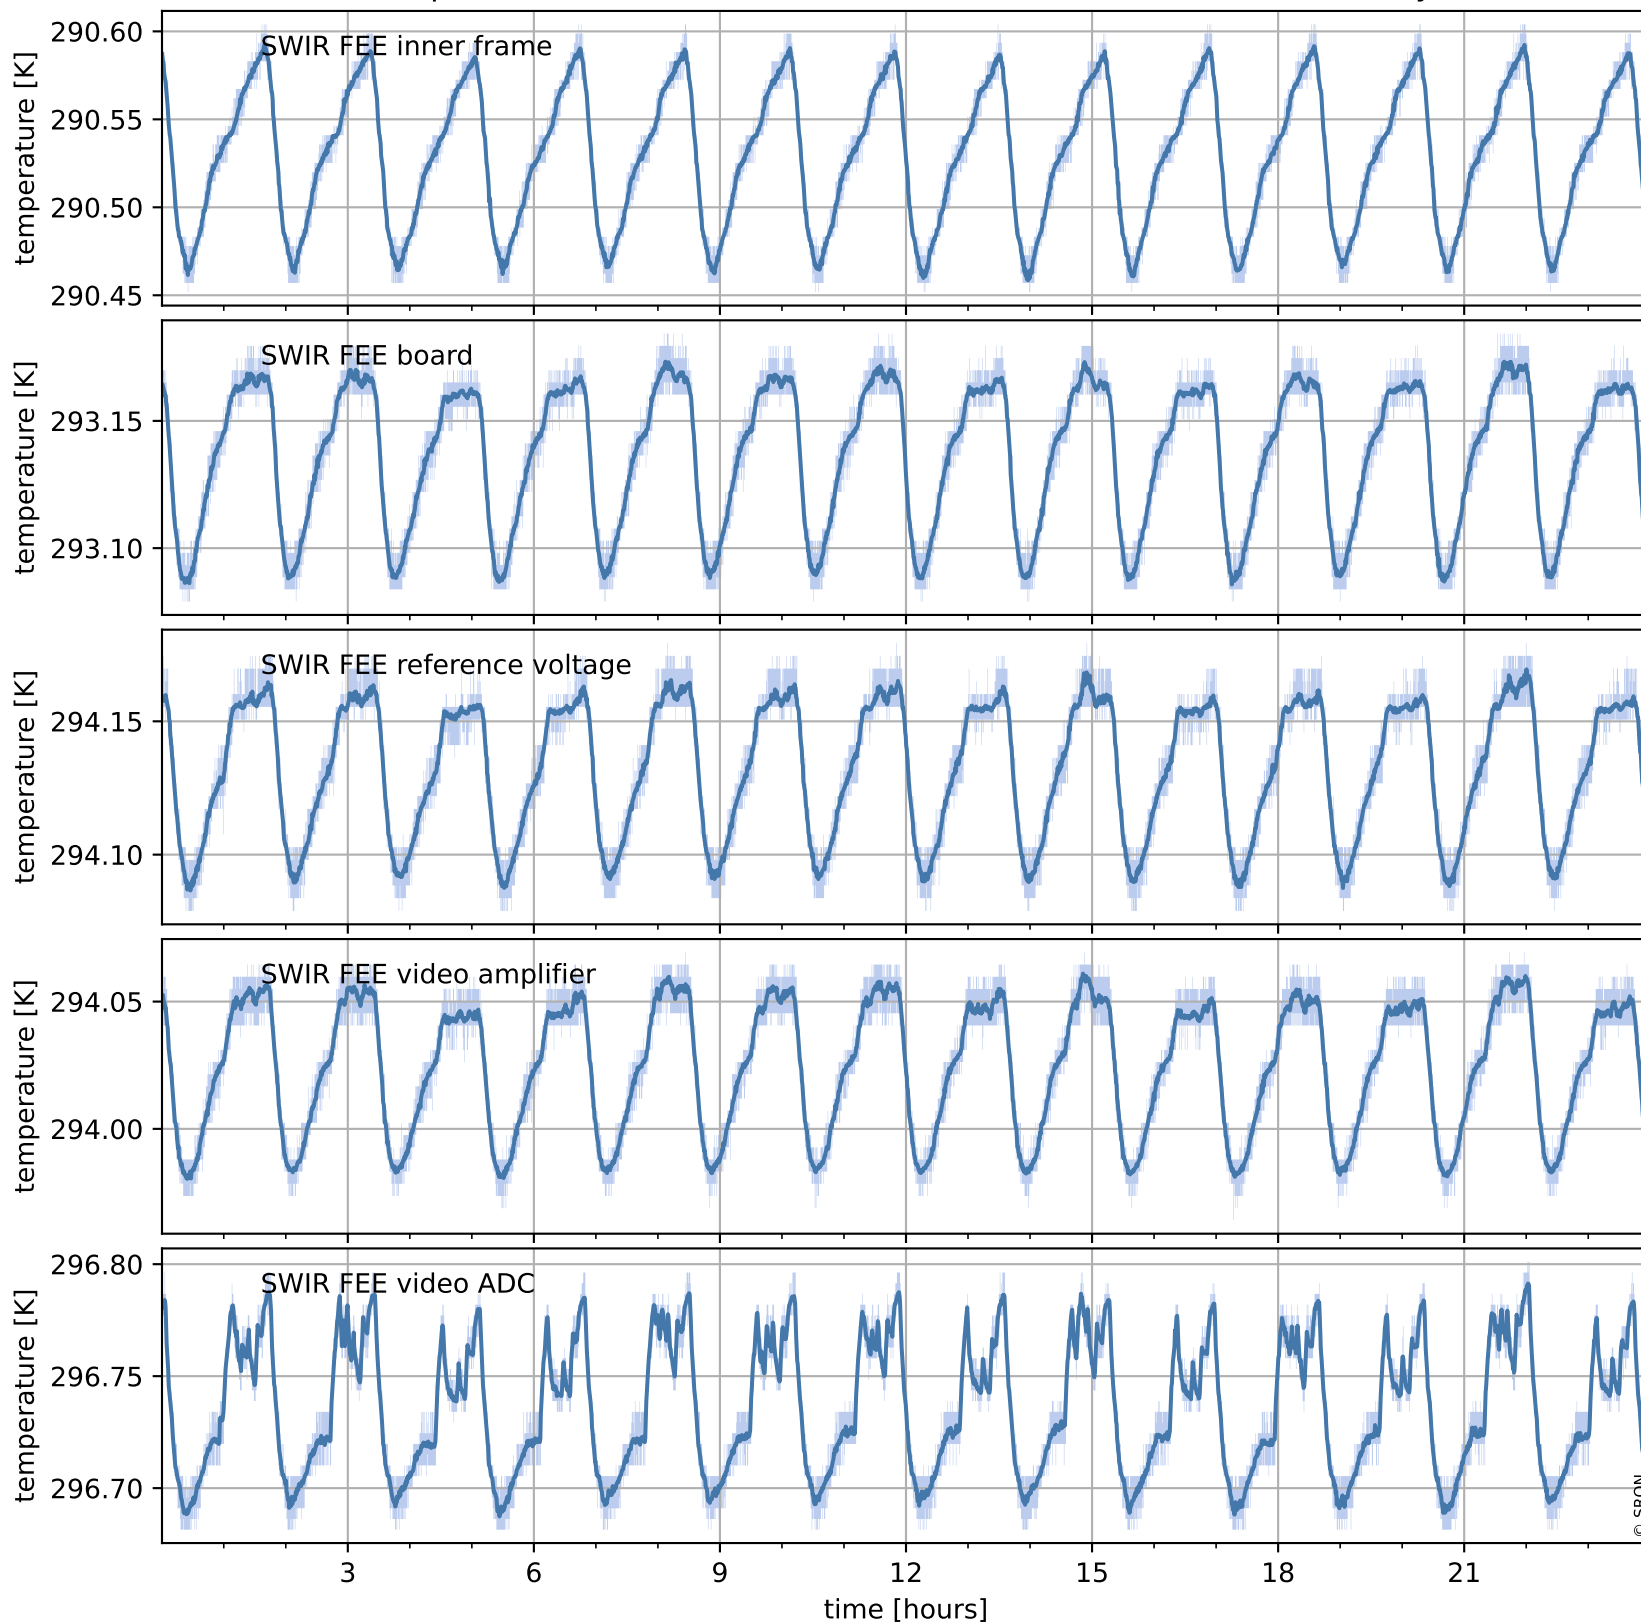

Tropomi SWIR housekeeping data

orbits : [20624, 20637]
coverage : 2021-10-06 / 2021-10-07
created : 2023-08-21T09:18:25

Temperature of sensors relevant for SWIR (one day)

Tropomi SWIR housekeeping data

orbits : [20153, 20637]
coverage : 2021-09-02 / 2021-10-07
created : 2023-08-21T09:18:26

Temperature of sensors relevant for SWIR (last month)

Tropomi SWIR housekeeping data

orbits : [20624, 20637]
coverage : 2021-10-06 / 2021-10-07
created : 2023-08-21T09:18:26

Current and duty cycle of 3 heaters relevant for SWIR (one day)

Tropomi SWIR housekeeping data

orbits : [20153, 20637]
coverage : 2021-09-02 / 2021-10-07
created : 2023-08-21T09:18:26

Current and duty cycle of 3 heaters relevant for SWIR (last month)

Tropomi SWIR housekeeping data

orbits : [20624, 20637]
coverage : 2021-10-06 / 2021-10-07
created : 2023-08-21T09:18:27

Temperature of sensors at the SWIR front-end electronics (one day)

Tropomi SWIR housekeeping data

orbits : [20153, 20637]
coverage : 2021-09-02 / 2021-10-07
created : 2023-08-21T09:18:27