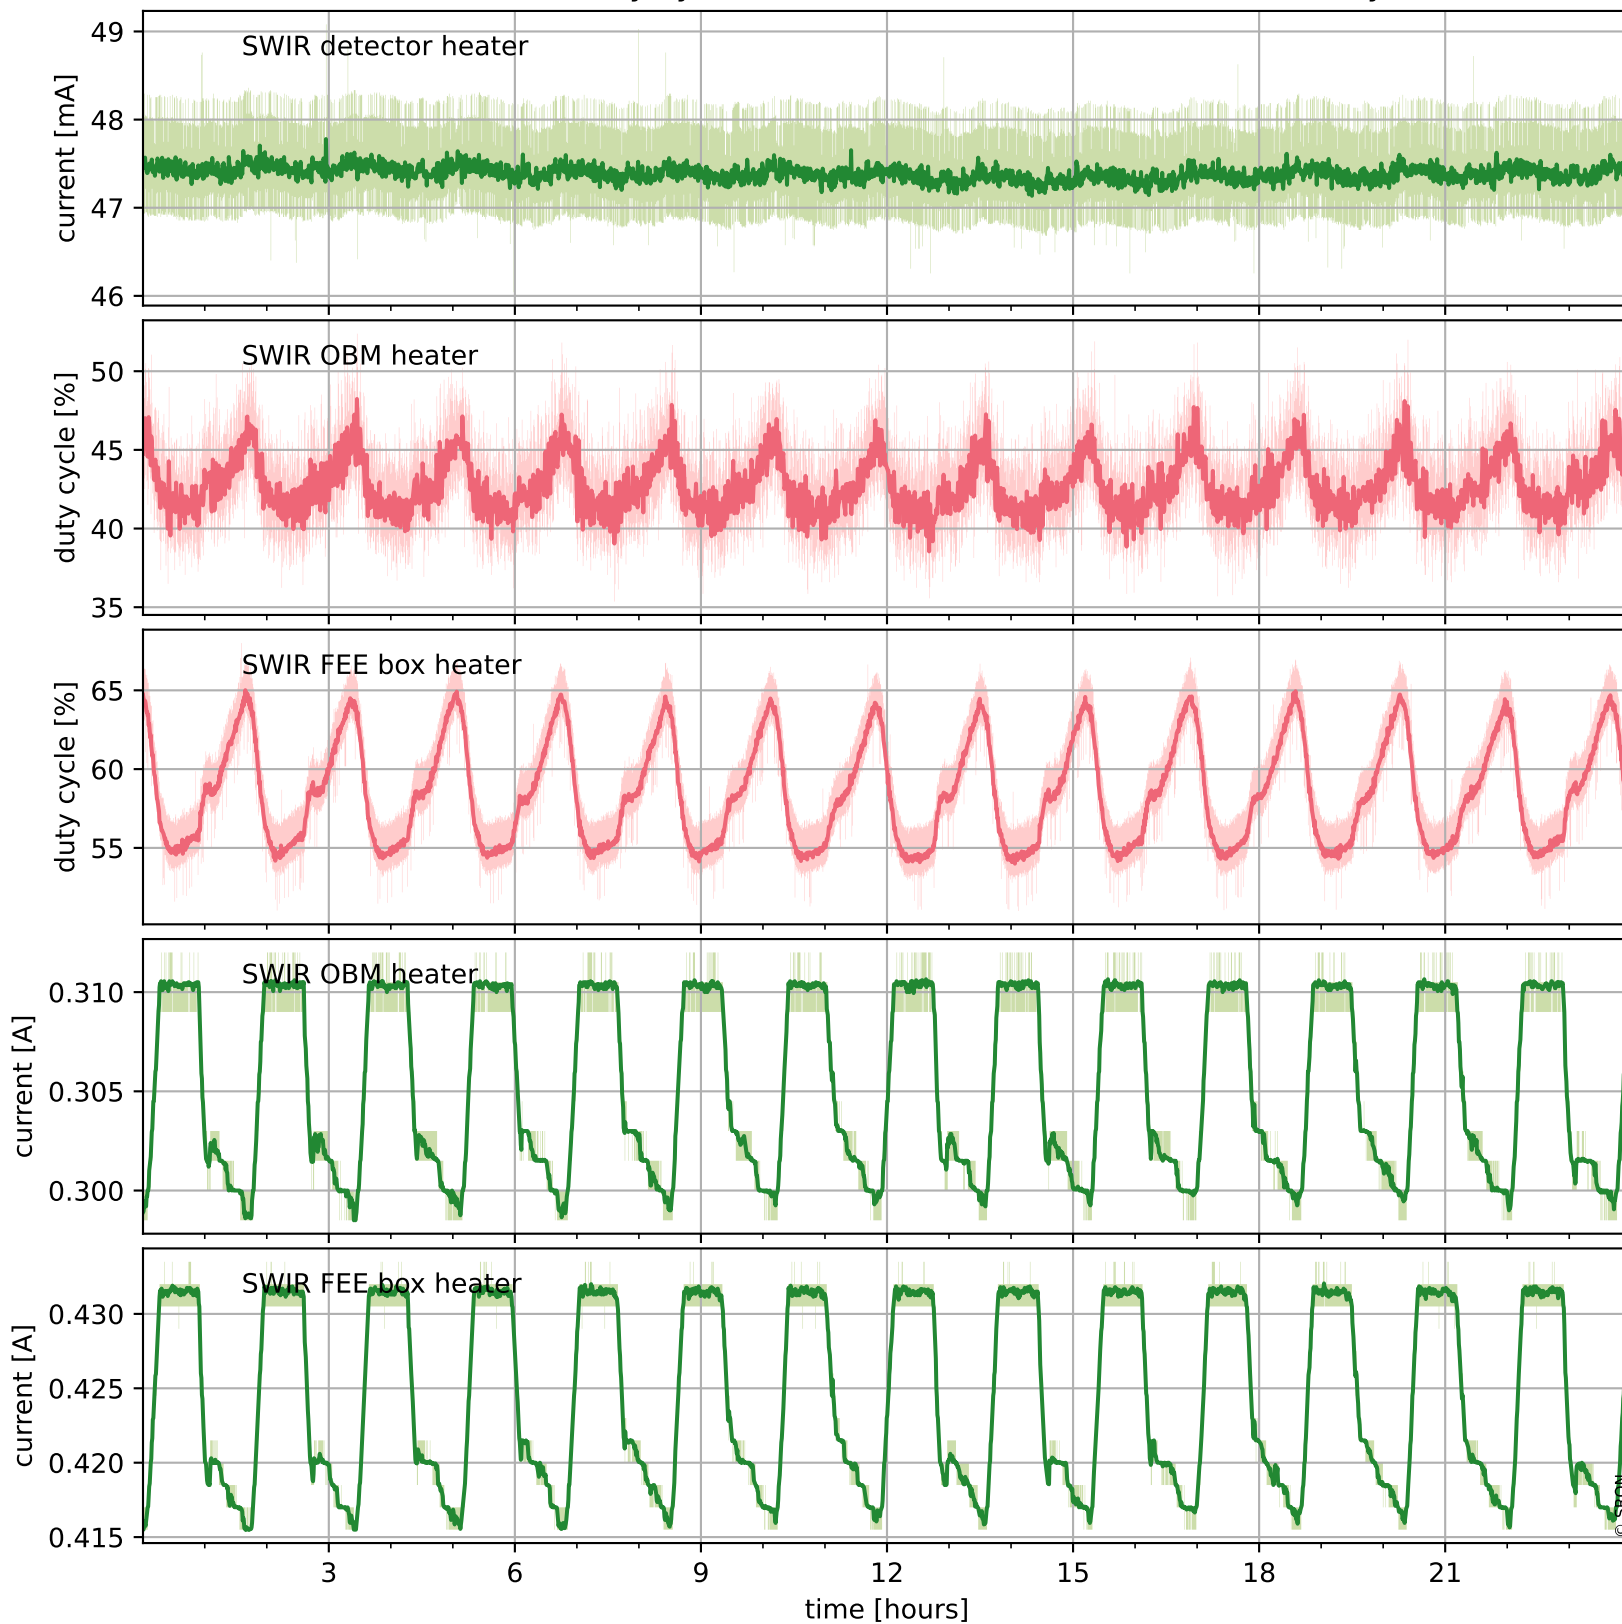

Tropomi SWIR housekeeping data

orbits : [20624, 20637]
coverage : 2021-10-06 / 2021-10-07
created : 2023-08-21T09:18:25

Temperature of sensors relevant for SWIR (one day)

Tropomi SWIR housekeeping data

orbits : [20153, 20637]
coverage : 2021-09-02 / 2021-10-07
created : 2023-08-21T09:18:26

Temperature of sensors relevant for SWIR (last month)

Tropomi SWIR housekeeping data

orbits : [20624, 20637]
coverage : 2021-10-06 / 2021-10-07
created : 2023-08-21T09:18:26

Current and duty cycle of 3 heaters relevant for SWIR (one day)

Tropomi SWIR housekeeping data

orbits : [20153, 20637]
coverage : 2021-09-02 / 2021-10-07
created : 2023-08-21T09:18:26

Current and duty cycle of 3 heaters relevant for SWIR (last month)

Tropomi SWIR housekeeping data

orbits : [20624, 20637]
coverage : 2021-10-06 / 2021-10-07
created : 2023-08-21T09:18:27

Temperature of sensors at the SWIR front-end electronics (one day)

Tropomi SWIR housekeeping data

orbits : [20153, 20637]
coverage : 2021-09-02 / 2021-10-07
created : 2023-08-21T09:18:27