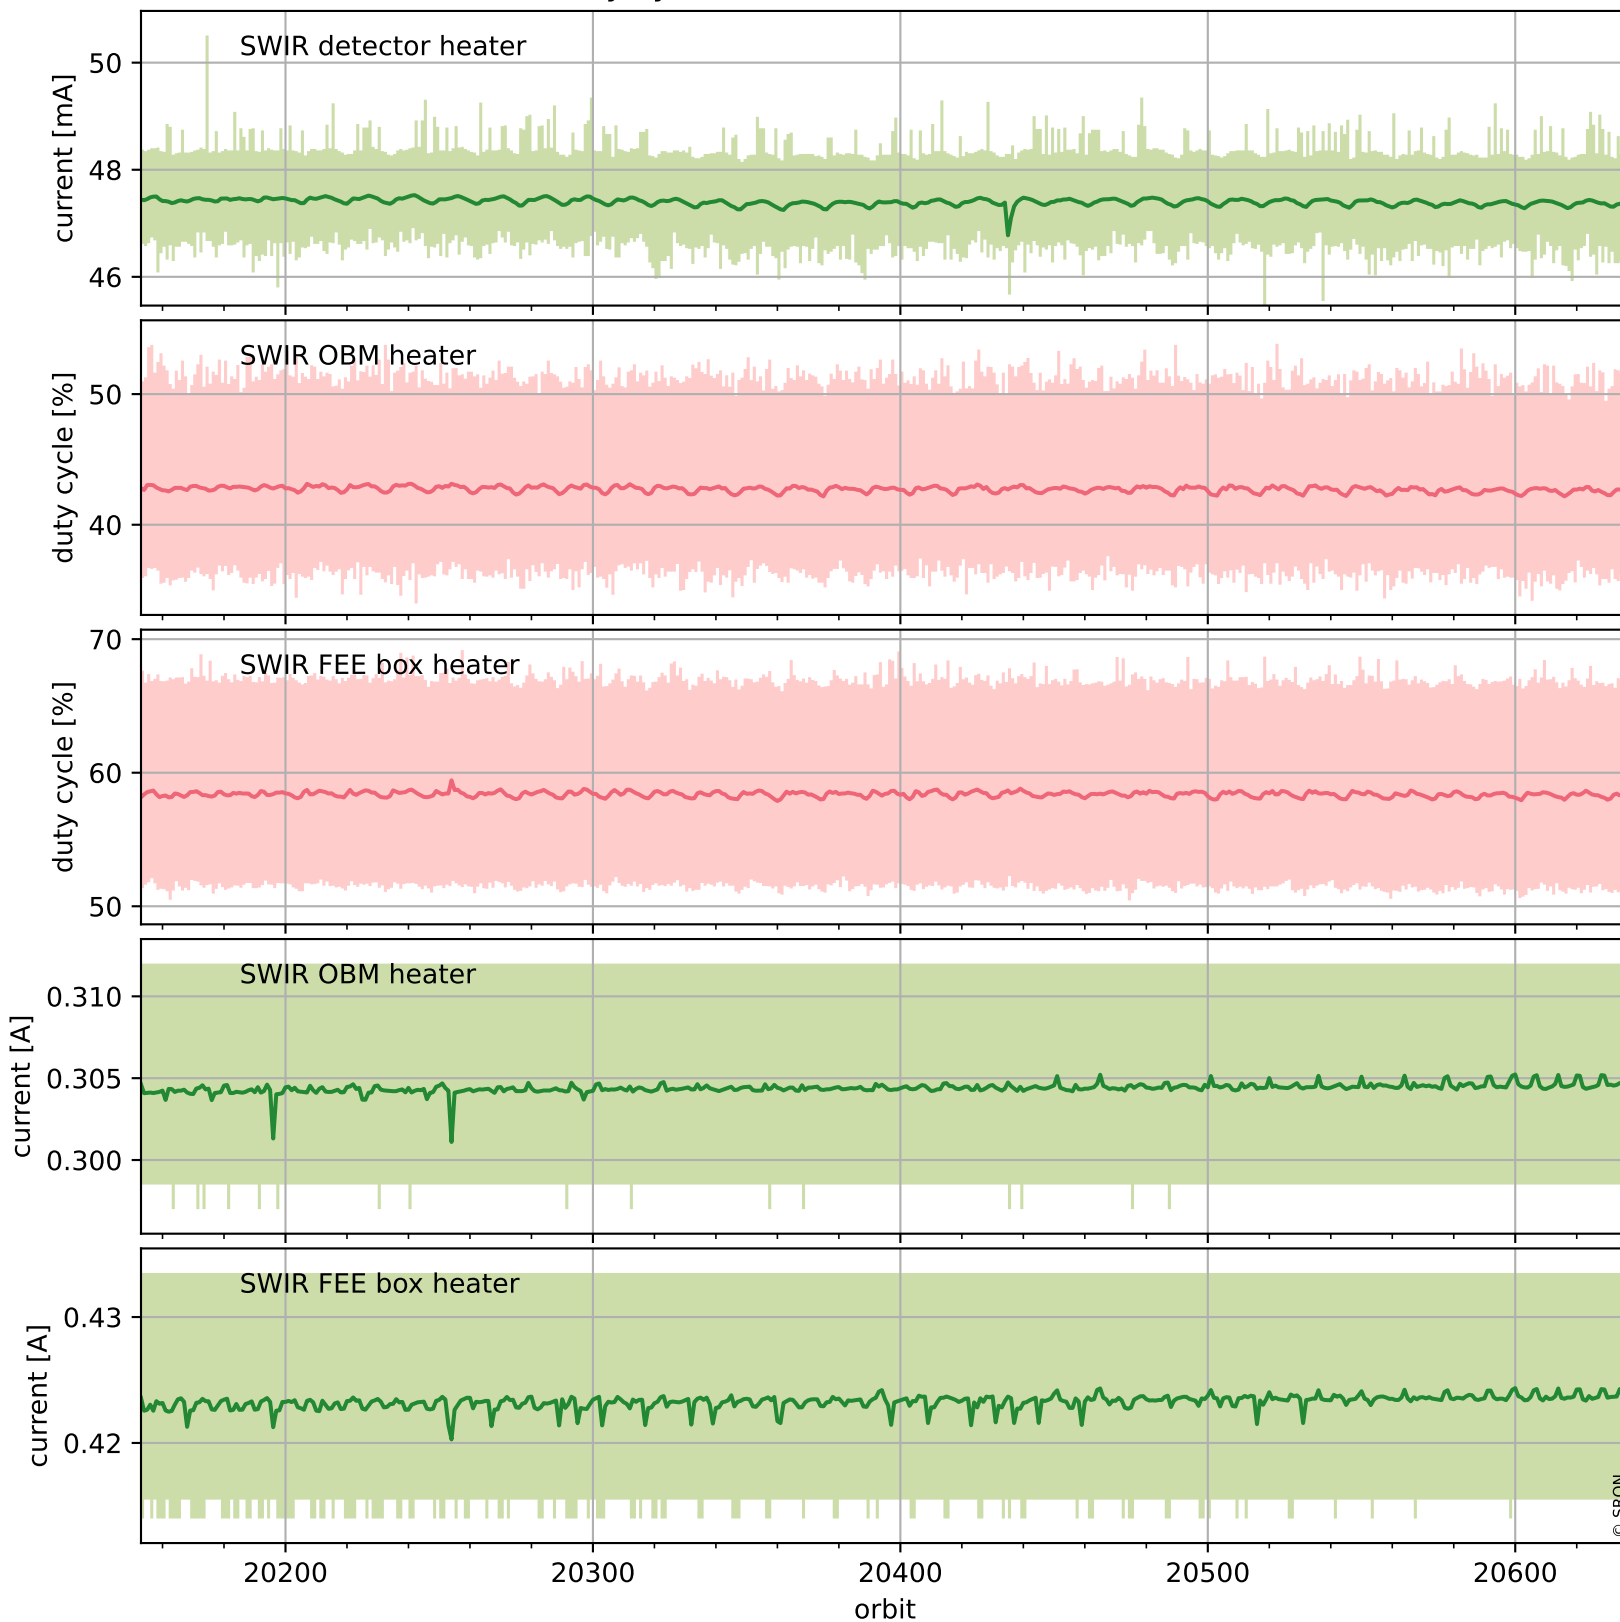

Tropomi SWIR housekeeping data

orbits : [20624, 20637]
coverage : 2021-10-06 / 2021-10-07
created : 2023-08-21T09:18:25

Temperature of sensors relevant for SWIR (one day)

Tropomi SWIR housekeeping data

orbits : [20153, 20637]
coverage : 2021-09-02 / 2021-10-07
created : 2023-08-21T09:18:26

Temperature of sensors relevant for SWIR (last month)

Tropomi SWIR housekeeping data

orbits : [20624, 20637]
coverage : 2021-10-06 / 2021-10-07
created : 2023-08-21T09:18:26

Current and duty cycle of 3 heaters relevant for SWIR (one day)

Tropomi SWIR housekeeping data

orbits : [20153, 20637]
coverage : 2021-09-02 / 2021-10-07
created : 2023-08-21T09:18:26

Current and duty cycle of 3 heaters relevant for SWIR (last month)

Tropomi SWIR housekeeping data

orbits : [20624, 20637]
coverage : 2021-10-06 / 2021-10-07
created : 2023-08-21T09:18:27

Temperature of sensors at the SWIR front-end electronics (one day)

Tropomi SWIR housekeeping data

orbits : [20153, 20637]
coverage : 2021-09-02 / 2021-10-07
created : 2023-08-21T09:18:27