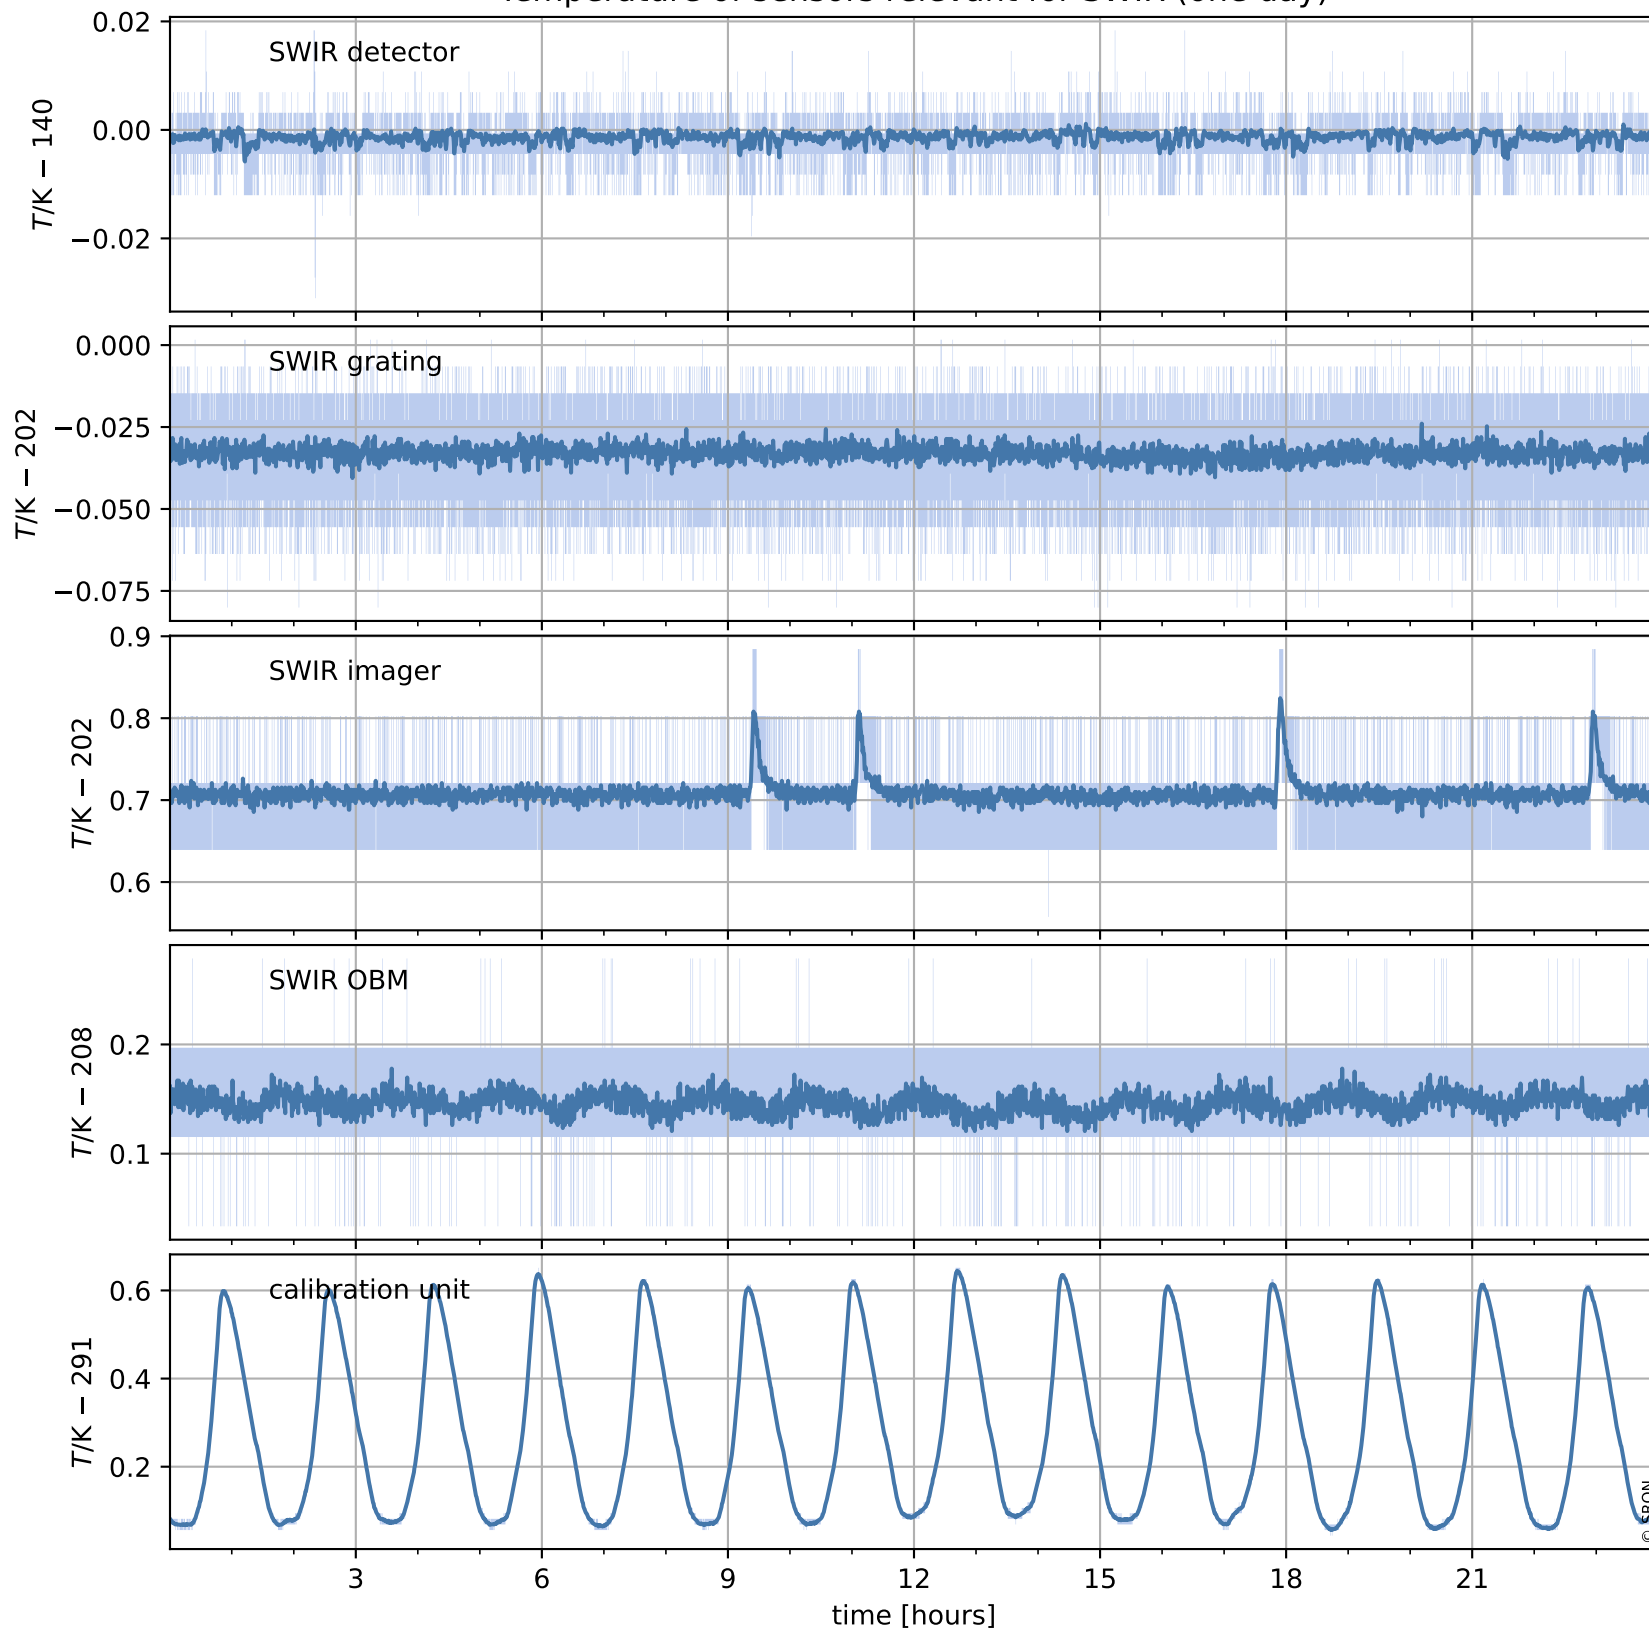

Tropomi SWIR housekeeping data

orbits : [20638, 20651]
coverage : 2021-10-07 / 2021-10-08
created : 2023-08-21T09:18:28

Temperature of sensors relevant for SWIR (one day)

Tropomi SWIR housekeeping data

orbits : [20167, 20651]
coverage : 2021-09-03 / 2021-10-08
created : 2023-08-21T09:18:28

Temperature of sensors relevant for SWIR (last month)

Tropomi SWIR housekeeping data

orbits : [20638, 20651]
coverage : 2021-10-07 / 2021-10-08
created : 2023-08-21T09:18:28

Current and duty cycle of 3 heaters relevant for SWIR (one day)

Tropomi SWIR housekeeping data

orbits : [20167, 20651]
coverage : 2021-09-03 / 2021-10-08
created : 2023-08-21T09:18:29

Current and duty cycle of 3 heaters relevant for SWIR (last month)

Tropomi SWIR housekeeping data

orbits : [20638, 20651]
coverage : 2021-10-07 / 2021-10-08
created : 2023-08-21T09:18:29

Temperature of sensors at the SWIR front-end electronics (one day)

Tropomi SWIR housekeeping data

orbits : [20167, 20651]
coverage : 2021-09-03 / 2021-10-08
created : 2023-08-21T09:18:29