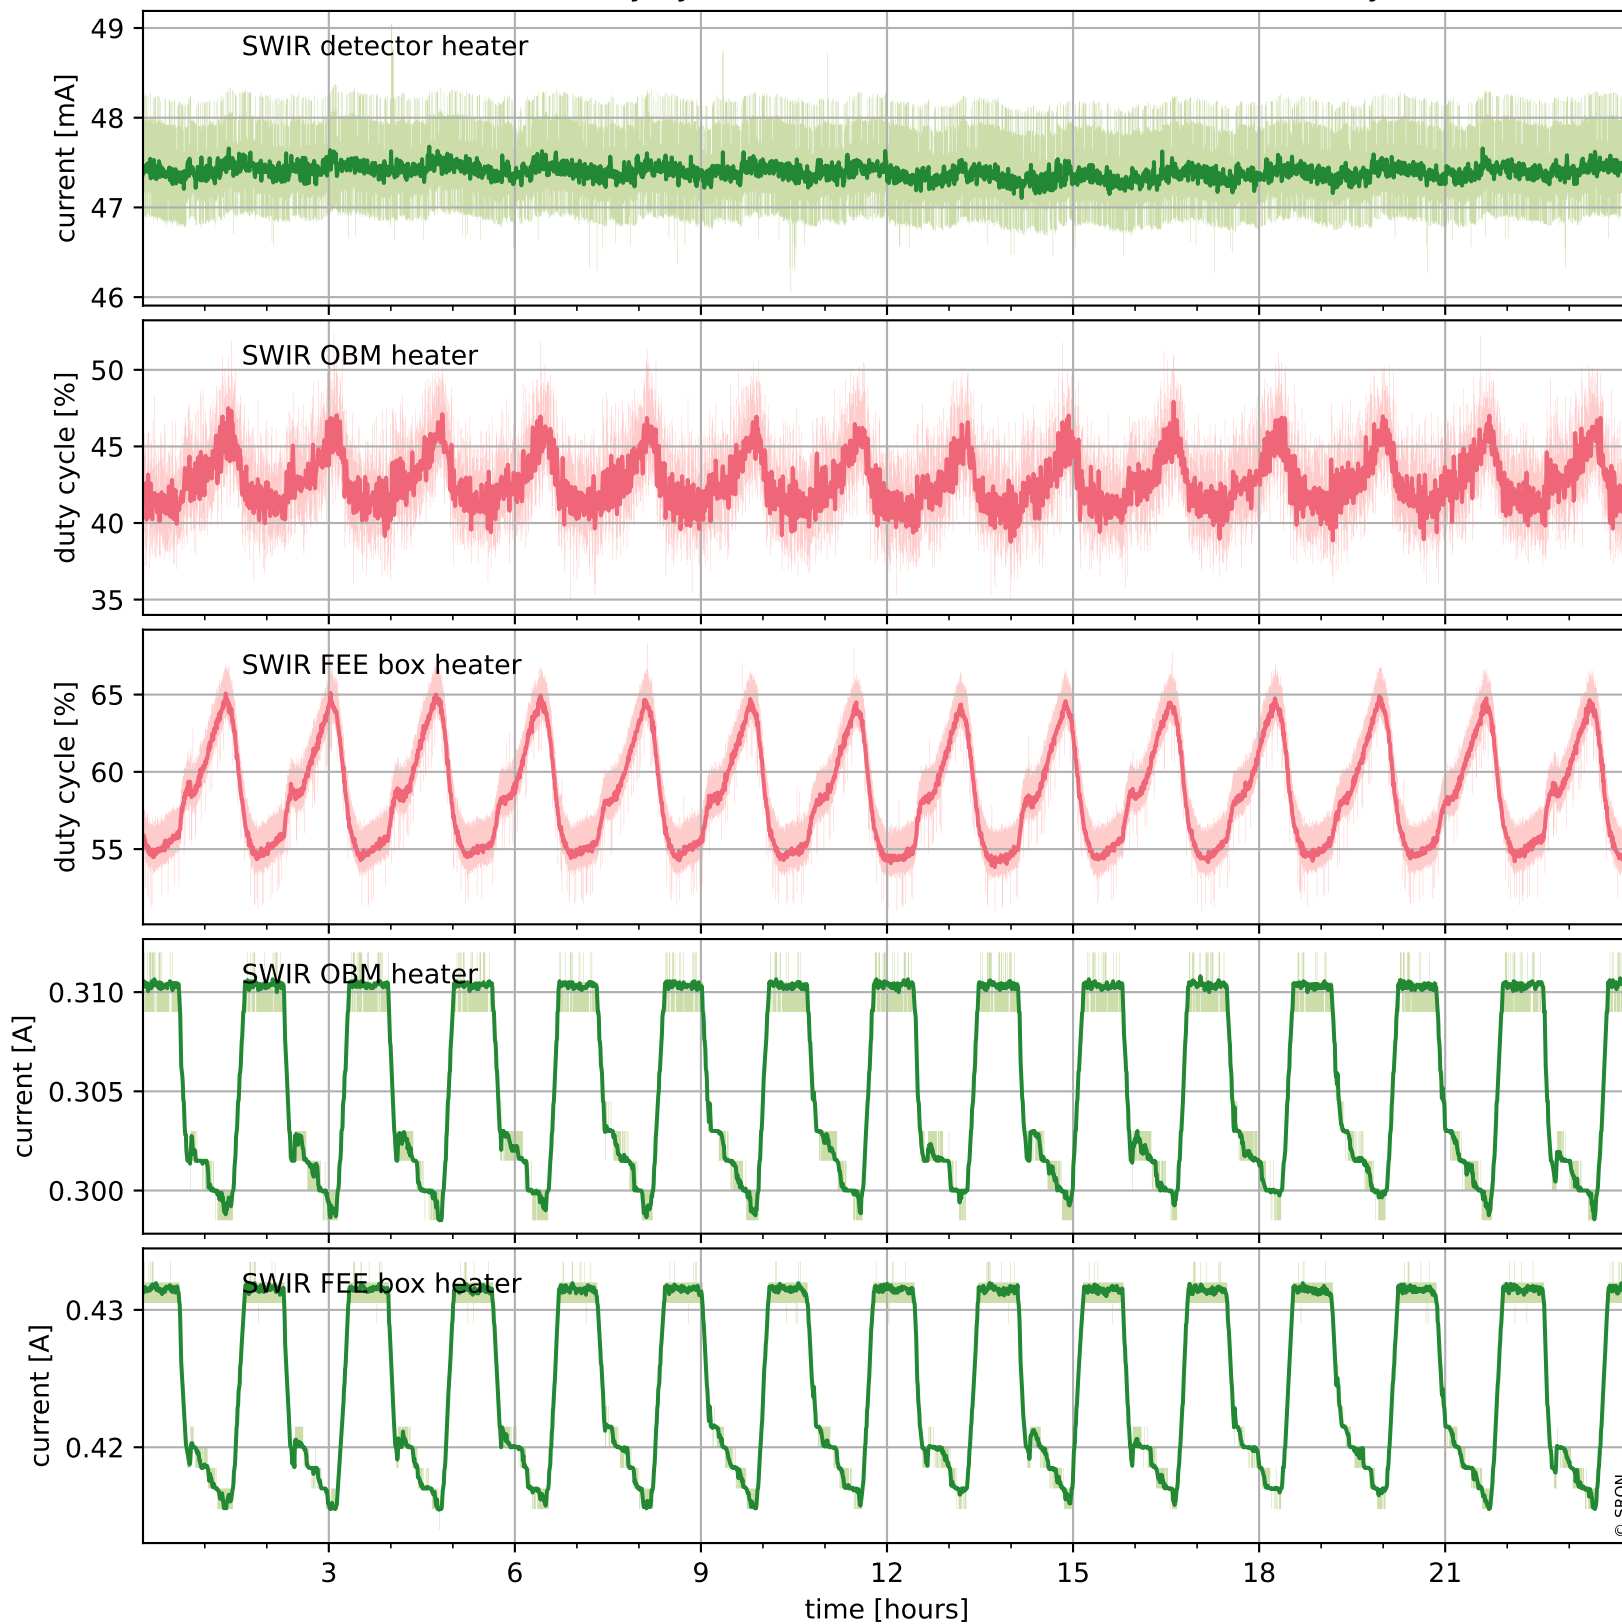

Tropomi SWIR housekeeping data

orbits : [20638, 20651]
coverage : 2021-10-07 / 2021-10-08
created : 2023-08-21T09:18:28

Temperature of sensors relevant for SWIR (one day)

Tropomi SWIR housekeeping data

orbits : [20167, 20651]
coverage : 2021-09-03 / 2021-10-08
created : 2023-08-21T09:18:28

Temperature of sensors relevant for SWIR (last month)

Tropomi SWIR housekeeping data

orbits : [20638, 20651]
coverage : 2021-10-07 / 2021-10-08
created : 2023-08-21T09:18:28

Current and duty cycle of 3 heaters relevant for SWIR (one day)

Tropomi SWIR housekeeping data

orbits : [20167, 20651]
coverage : 2021-09-03 / 2021-10-08
created : 2023-08-21T09:18:29

Current and duty cycle of 3 heaters relevant for SWIR (last month)

Tropomi SWIR housekeeping data

orbits : [20638, 20651]
coverage : 2021-10-07 / 2021-10-08
created : 2023-08-21T09:18:29

Temperature of sensors at the SWIR front-end electronics (one day)

Tropomi SWIR housekeeping data

orbits : [20167, 20651]
coverage : 2021-09-03 / 2021-10-08
created : 2023-08-21T09:18:29