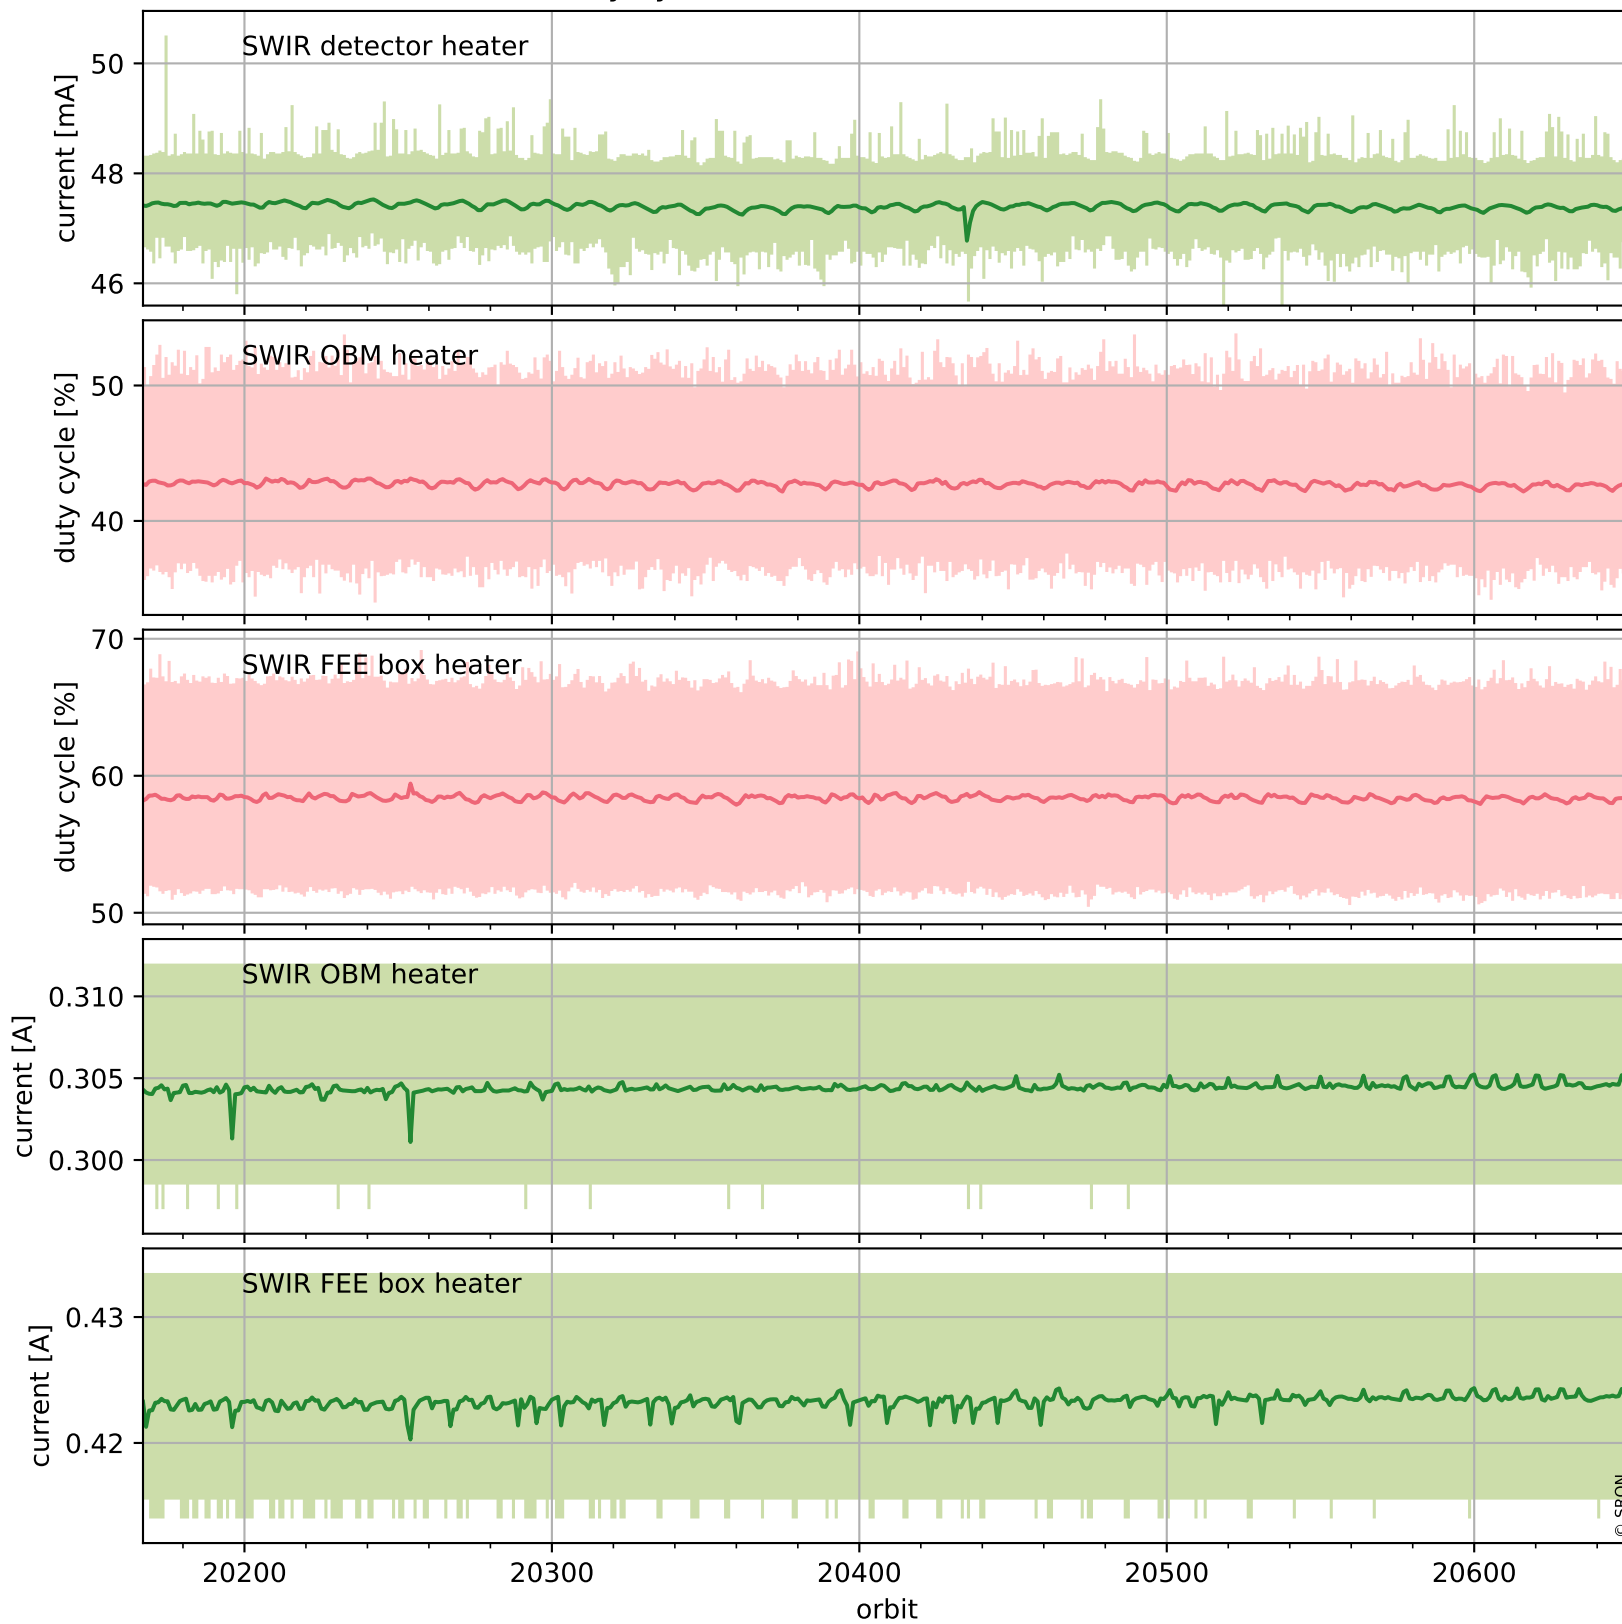

Tropomi SWIR housekeeping data

orbits : [20638, 20651]
coverage : 2021-10-07 / 2021-10-08
created : 2023-08-21T09:18:28

Temperature of sensors relevant for SWIR (one day)

Tropomi SWIR housekeeping data

orbits : [20167, 20651]
coverage : 2021-09-03 / 2021-10-08
created : 2023-08-21T09:18:28

Temperature of sensors relevant for SWIR (last month)

Tropomi SWIR housekeeping data

orbits : [20638, 20651]
coverage : 2021-10-07 / 2021-10-08
created : 2023-08-21T09:18:28

Current and duty cycle of 3 heaters relevant for SWIR (one day)

Tropomi SWIR housekeeping data

orbits : [20167, 20651]
coverage : 2021-09-03 / 2021-10-08
created : 2023-08-21T09:18:29

Current and duty cycle of 3 heaters relevant for SWIR (last month)

Tropomi SWIR housekeeping data

orbits : [20638, 20651]
coverage : 2021-10-07 / 2021-10-08
created : 2023-08-21T09:18:29

Temperature of sensors at the SWIR front-end electronics (one day)

Tropomi SWIR housekeeping data

orbits : [20167, 20651]
coverage : 2021-09-03 / 2021-10-08
created : 2023-08-21T09:18:29