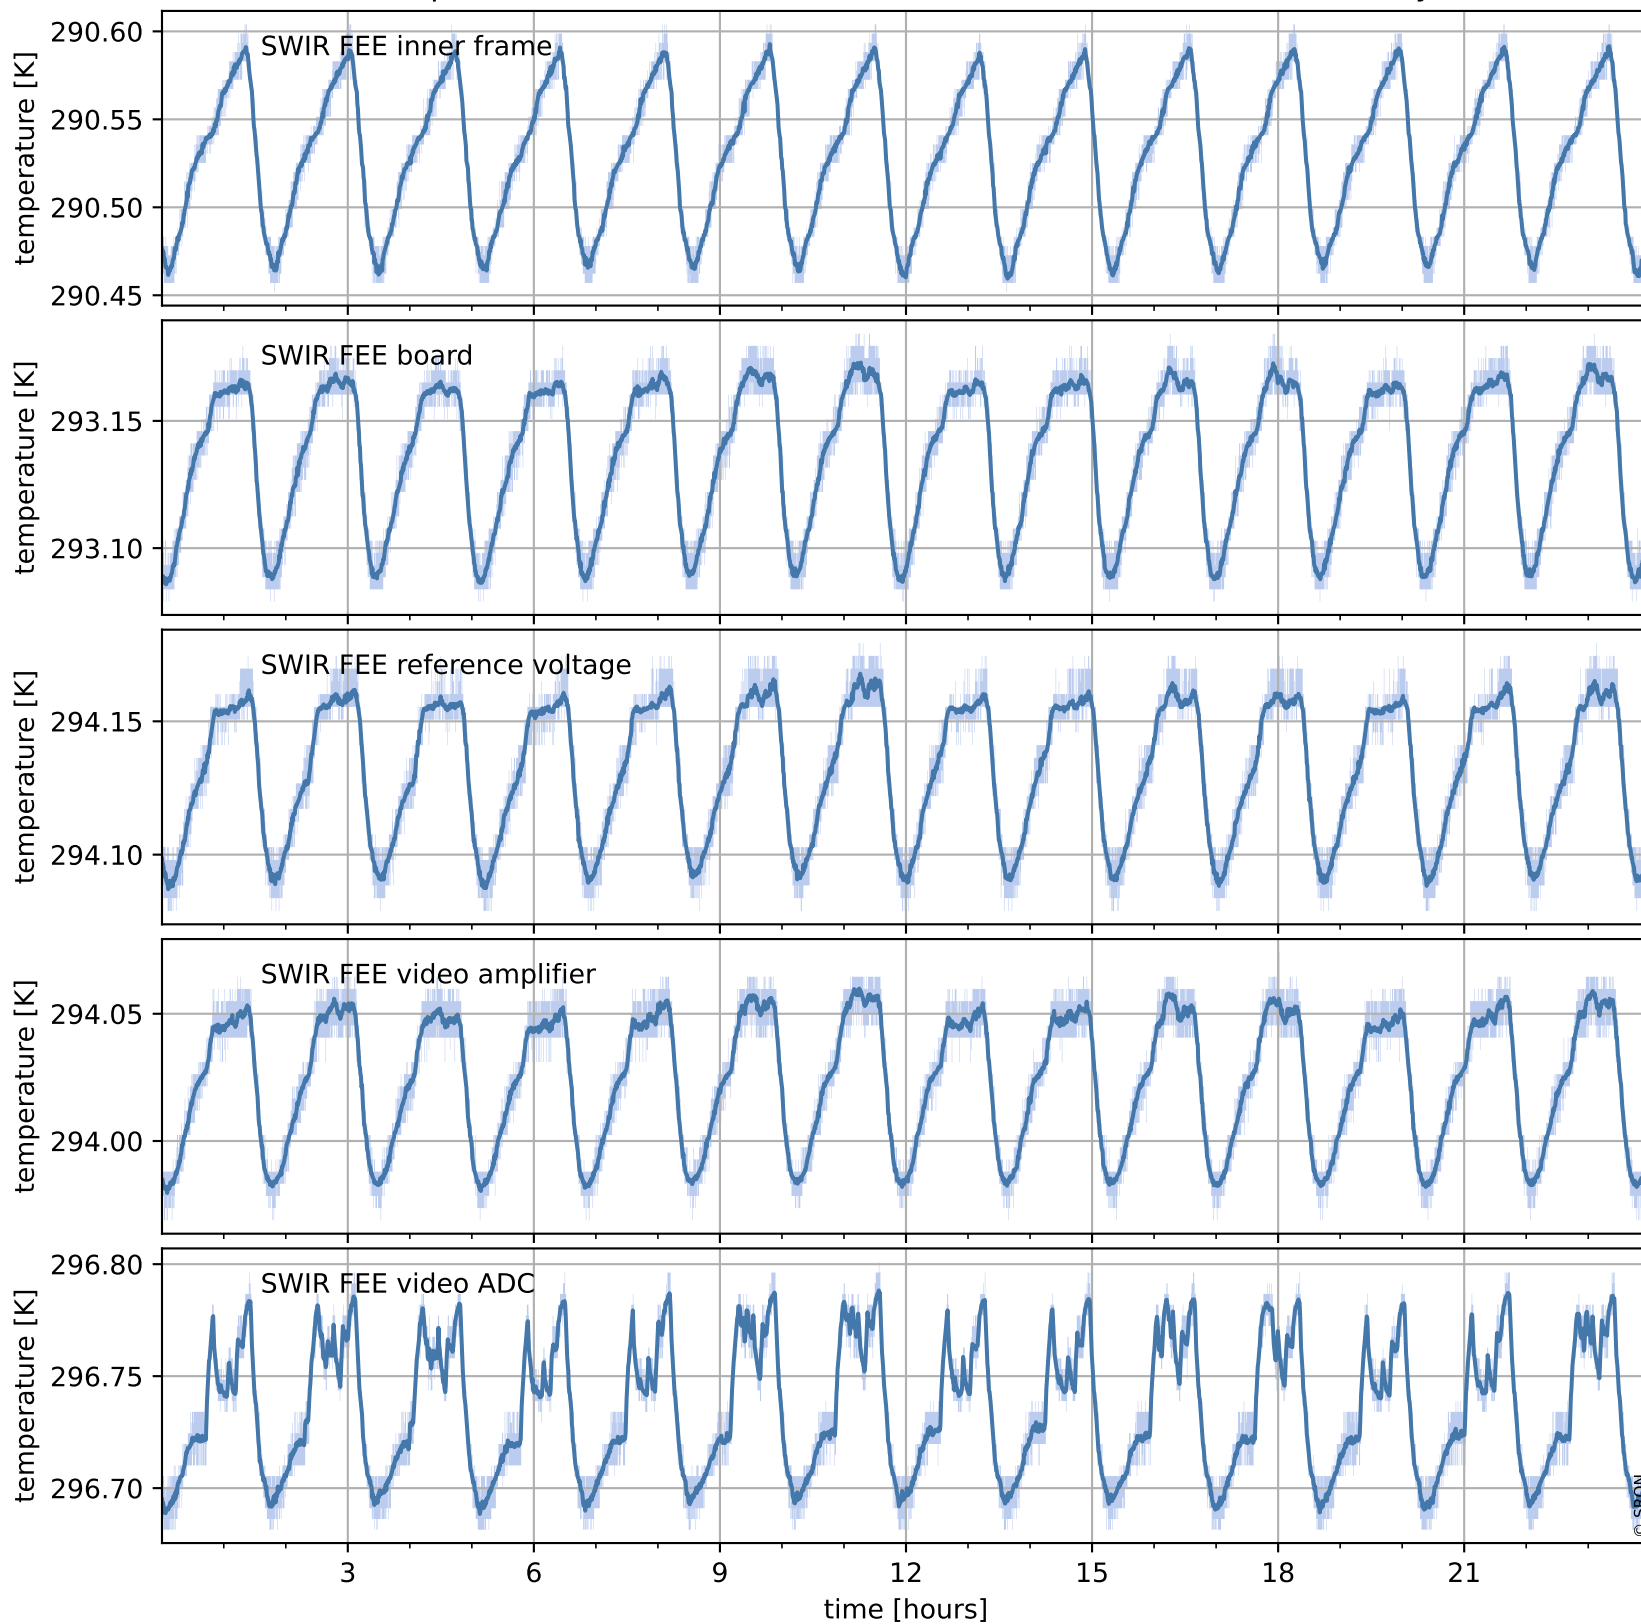

Tropomi SWIR housekeeping data

orbits : [20638, 20651]
coverage : 2021-10-07 / 2021-10-08
created : 2023-08-21T09:18:28

Temperature of sensors relevant for SWIR (one day)

Tropomi SWIR housekeeping data

orbits : [20167, 20651]
coverage : 2021-09-03 / 2021-10-08
created : 2023-08-21T09:18:28

Temperature of sensors relevant for SWIR (last month)

Tropomi SWIR housekeeping data

orbits : [20638, 20651]
coverage : 2021-10-07 / 2021-10-08
created : 2023-08-21T09:18:28

Current and duty cycle of 3 heaters relevant for SWIR (one day)

Tropomi SWIR housekeeping data

orbits : [20167, 20651]
coverage : 2021-09-03 / 2021-10-08
created : 2023-08-21T09:18:29

Current and duty cycle of 3 heaters relevant for SWIR (last month)

Tropomi SWIR housekeeping data

orbits : [20638, 20651]
coverage : 2021-10-07 / 2021-10-08
created : 2023-08-21T09:18:29

Temperature of sensors at the SWIR front-end electronics (one day)

Tropomi SWIR housekeeping data

orbits : [20167, 20651]
coverage : 2021-09-03 / 2021-10-08
created : 2023-08-21T09:18:29