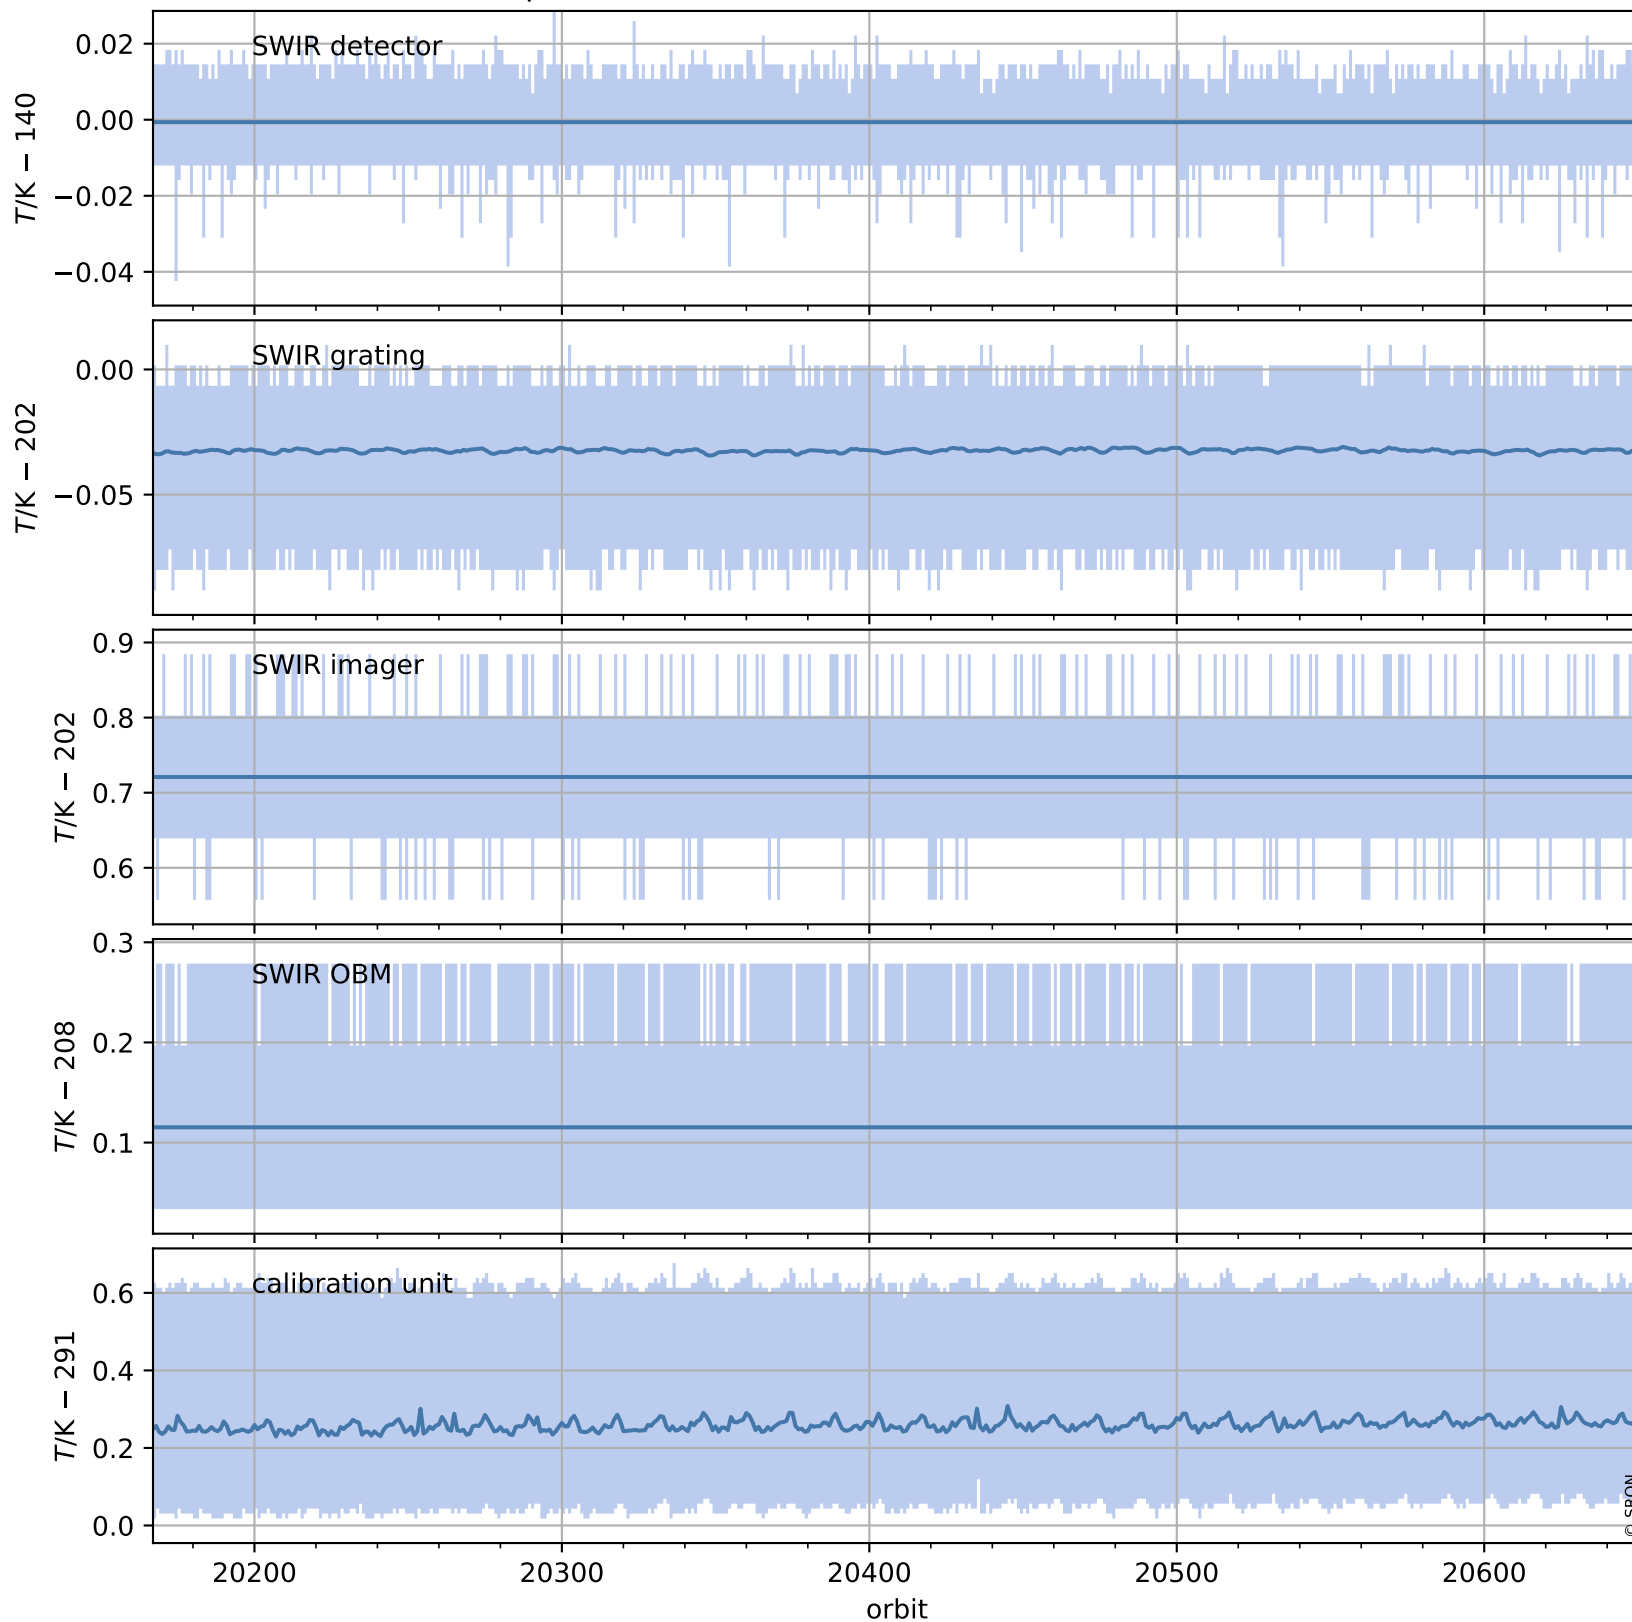

Tropomi SWIR housekeeping data

orbits : [20638, 20651]
coverage : 2021-10-07 / 2021-10-08
created : 2023-08-21T09:18:28

Temperature of sensors relevant for SWIR (one day)

Tropomi SWIR housekeeping data

orbits : [20167, 20651]
coverage : 2021-09-03 / 2021-10-08
created : 2023-08-21T09:18:28

Temperature of sensors relevant for SWIR (last month)

Tropomi SWIR housekeeping data

orbits : [20638, 20651]
coverage : 2021-10-07 / 2021-10-08
created : 2023-08-21T09:18:28

Current and duty cycle of 3 heaters relevant for SWIR (one day)

Tropomi SWIR housekeeping data

orbits : [20167, 20651]
coverage : 2021-09-03 / 2021-10-08
created : 2023-08-21T09:18:29

Current and duty cycle of 3 heaters relevant for SWIR (last month)

Tropomi SWIR housekeeping data

orbits : [20638, 20651]
coverage : 2021-10-07 / 2021-10-08
created : 2023-08-21T09:18:29

Temperature of sensors at the SWIR front-end electronics (one day)

Tropomi SWIR housekeeping data

orbits : [20167, 20651]
coverage : 2021-09-03 / 2021-10-08
created : 2023-08-21T09:18:29