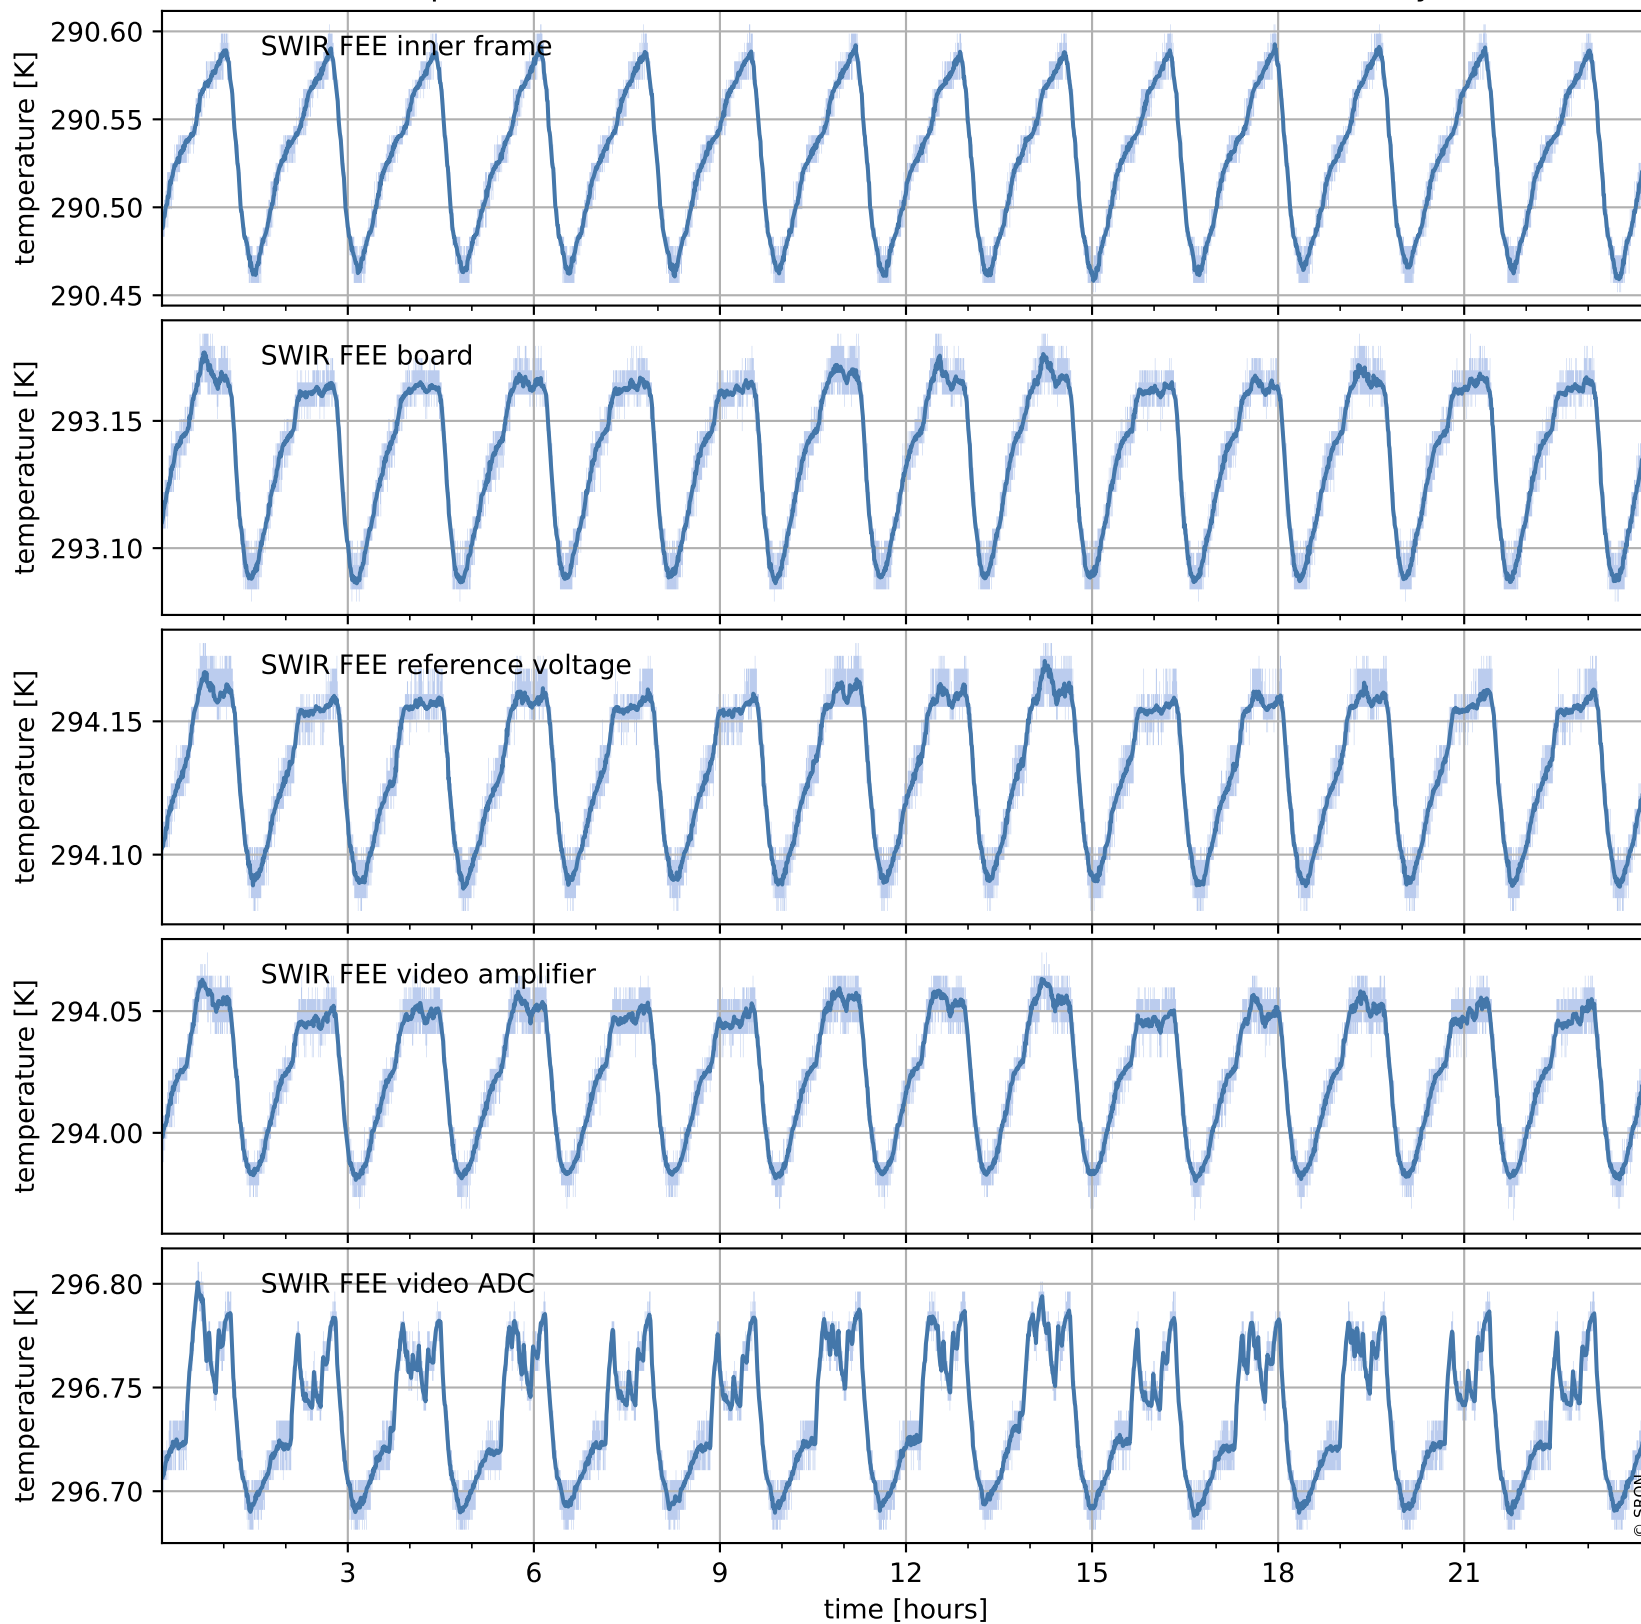

Tropomi SWIR housekeeping data

orbits : [20652, 20665]
coverage : 2021-10-08 / 2021-10-09
created : 2023-08-21T09:18:30

Temperature of sensors relevant for SWIR (one day)

Tropomi SWIR housekeeping data

orbits : [20181, 20665]
coverage : 2021-09-04 / 2021-10-09
created : 2023-08-21T09:18:30

Temperature of sensors relevant for SWIR (last month)

Tropomi SWIR housekeeping data

orbits : [20652, 20665]
coverage : 2021-10-08 / 2021-10-09
created : 2023-08-21T09:18:31

Current and duty cycle of 3 heaters relevant for SWIR (one day)

Tropomi SWIR housekeeping data

orbits : [20181, 20665]
coverage : 2021-09-04 / 2021-10-09
created : 2023-08-21T09:18:31

Current and duty cycle of 3 heaters relevant for SWIR (last month)

Tropomi SWIR housekeeping data

orbits : [20652, 20665]
coverage : 2021-10-08 / 2021-10-09
created : 2023-08-21T09:18:31

Temperature of sensors at the SWIR front-end electronics (one day)

Tropomi SWIR housekeeping data

orbits : [20181, 20665]
coverage : 2021-09-04 / 2021-10-09
created : 2023-08-21T09:18:32