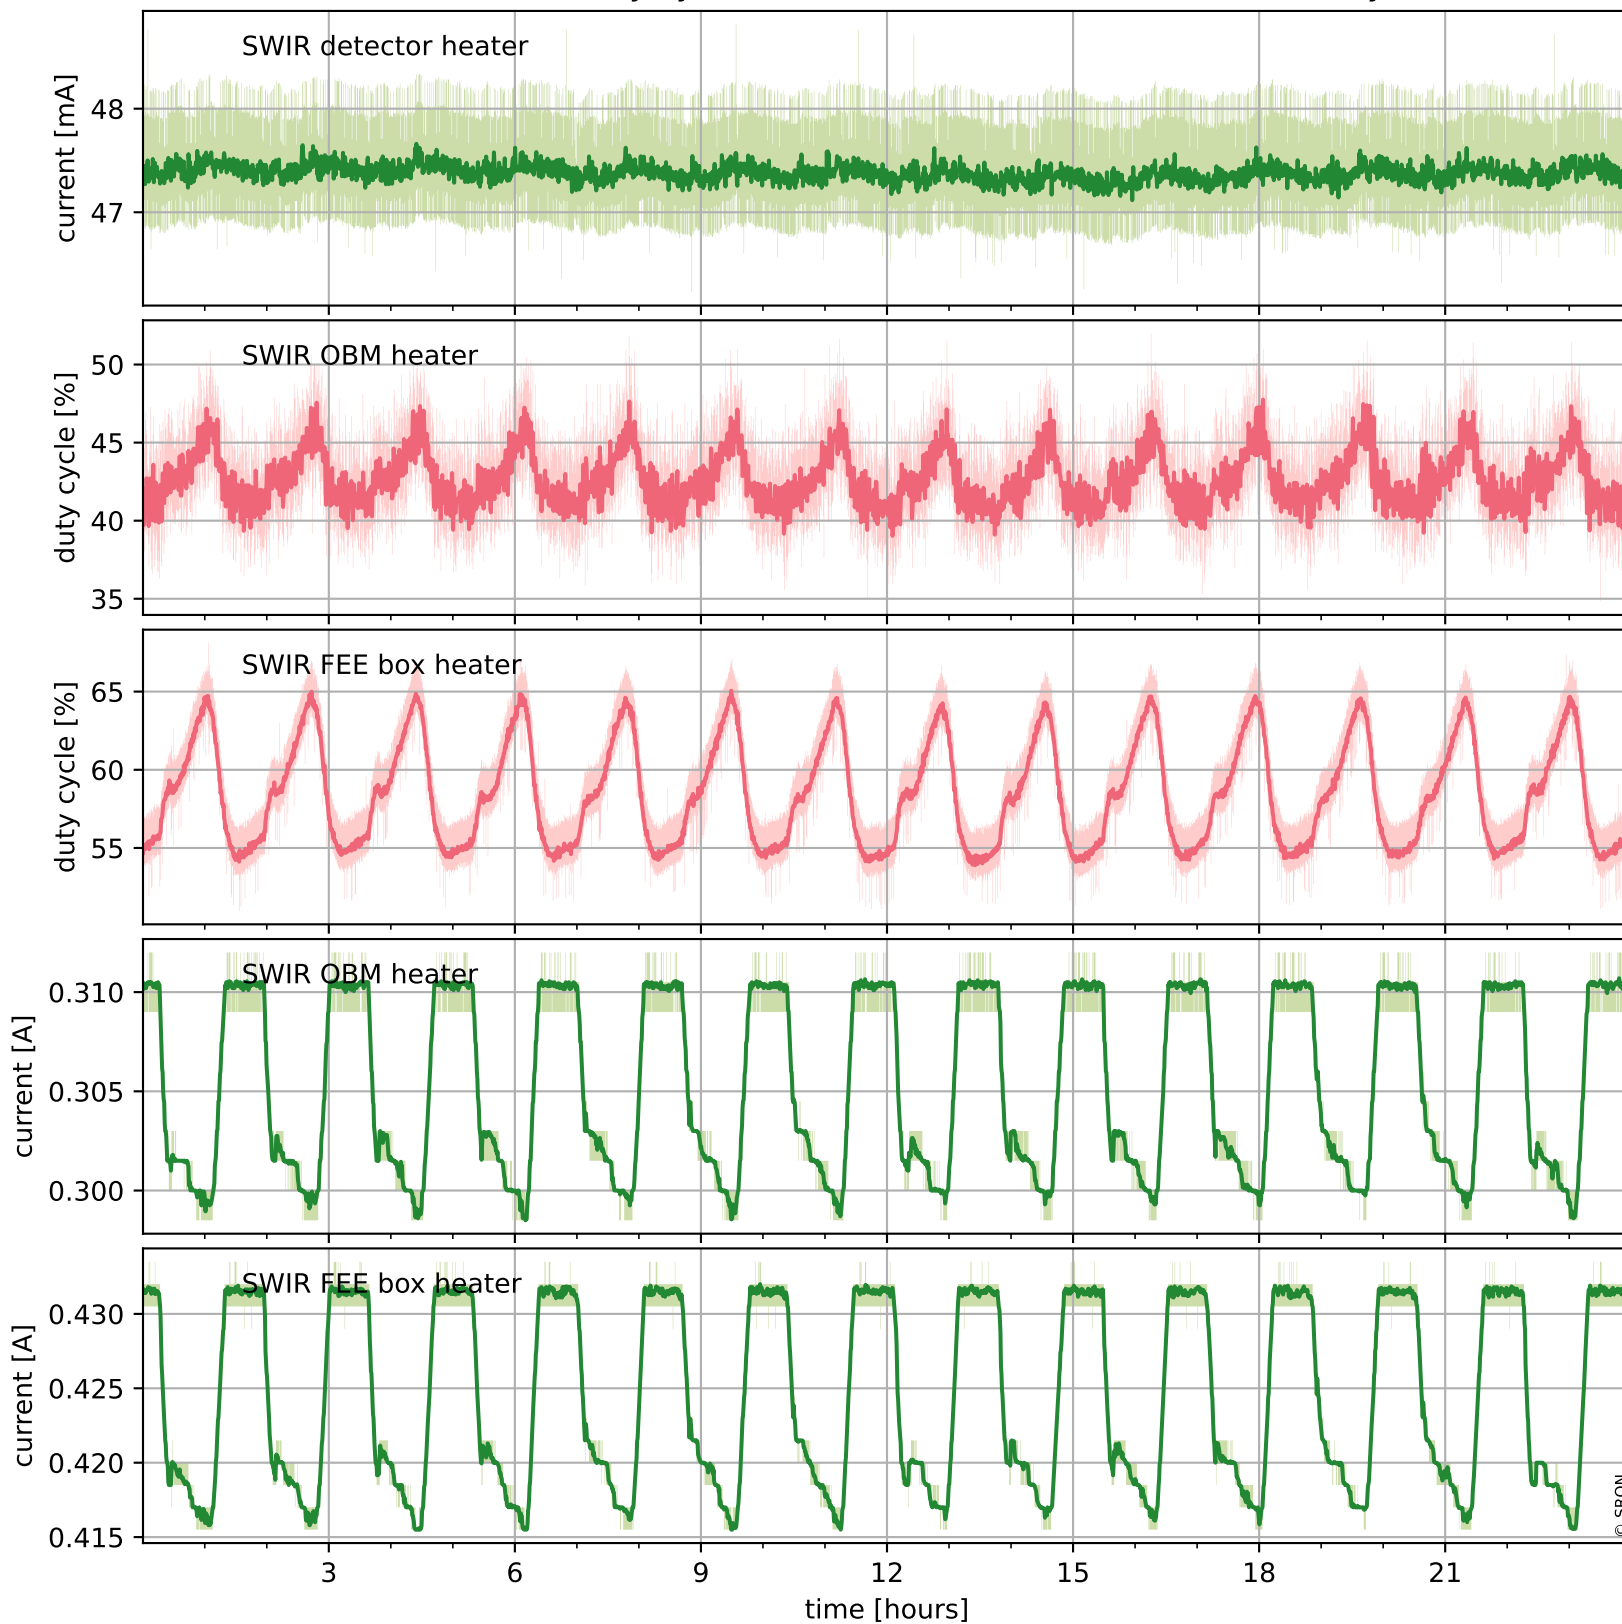

Tropomi SWIR housekeeping data

orbits : [20652, 20665]
coverage : 2021-10-08 / 2021-10-09
created : 2023-08-21T09:18:30

Temperature of sensors relevant for SWIR (one day)

Tropomi SWIR housekeeping data

orbits : [20181, 20665]
coverage : 2021-09-04 / 2021-10-09
created : 2023-08-21T09:18:30

Temperature of sensors relevant for SWIR (last month)

Tropomi SWIR housekeeping data

orbits : [20652, 20665]
coverage : 2021-10-08 / 2021-10-09
created : 2023-08-21T09:18:31

Current and duty cycle of 3 heaters relevant for SWIR (one day)

Tropomi SWIR housekeeping data

orbits : [20181, 20665]
coverage : 2021-09-04 / 2021-10-09
created : 2023-08-21T09:18:31

Current and duty cycle of 3 heaters relevant for SWIR (last month)

Tropomi SWIR housekeeping data

orbits : [20652, 20665]
coverage : 2021-10-08 / 2021-10-09
created : 2023-08-21T09:18:31

Temperature of sensors at the SWIR front-end electronics (one day)

Tropomi SWIR housekeeping data

orbits : [20181, 20665]
coverage : 2021-09-04 / 2021-10-09
created : 2023-08-21T09:18:32