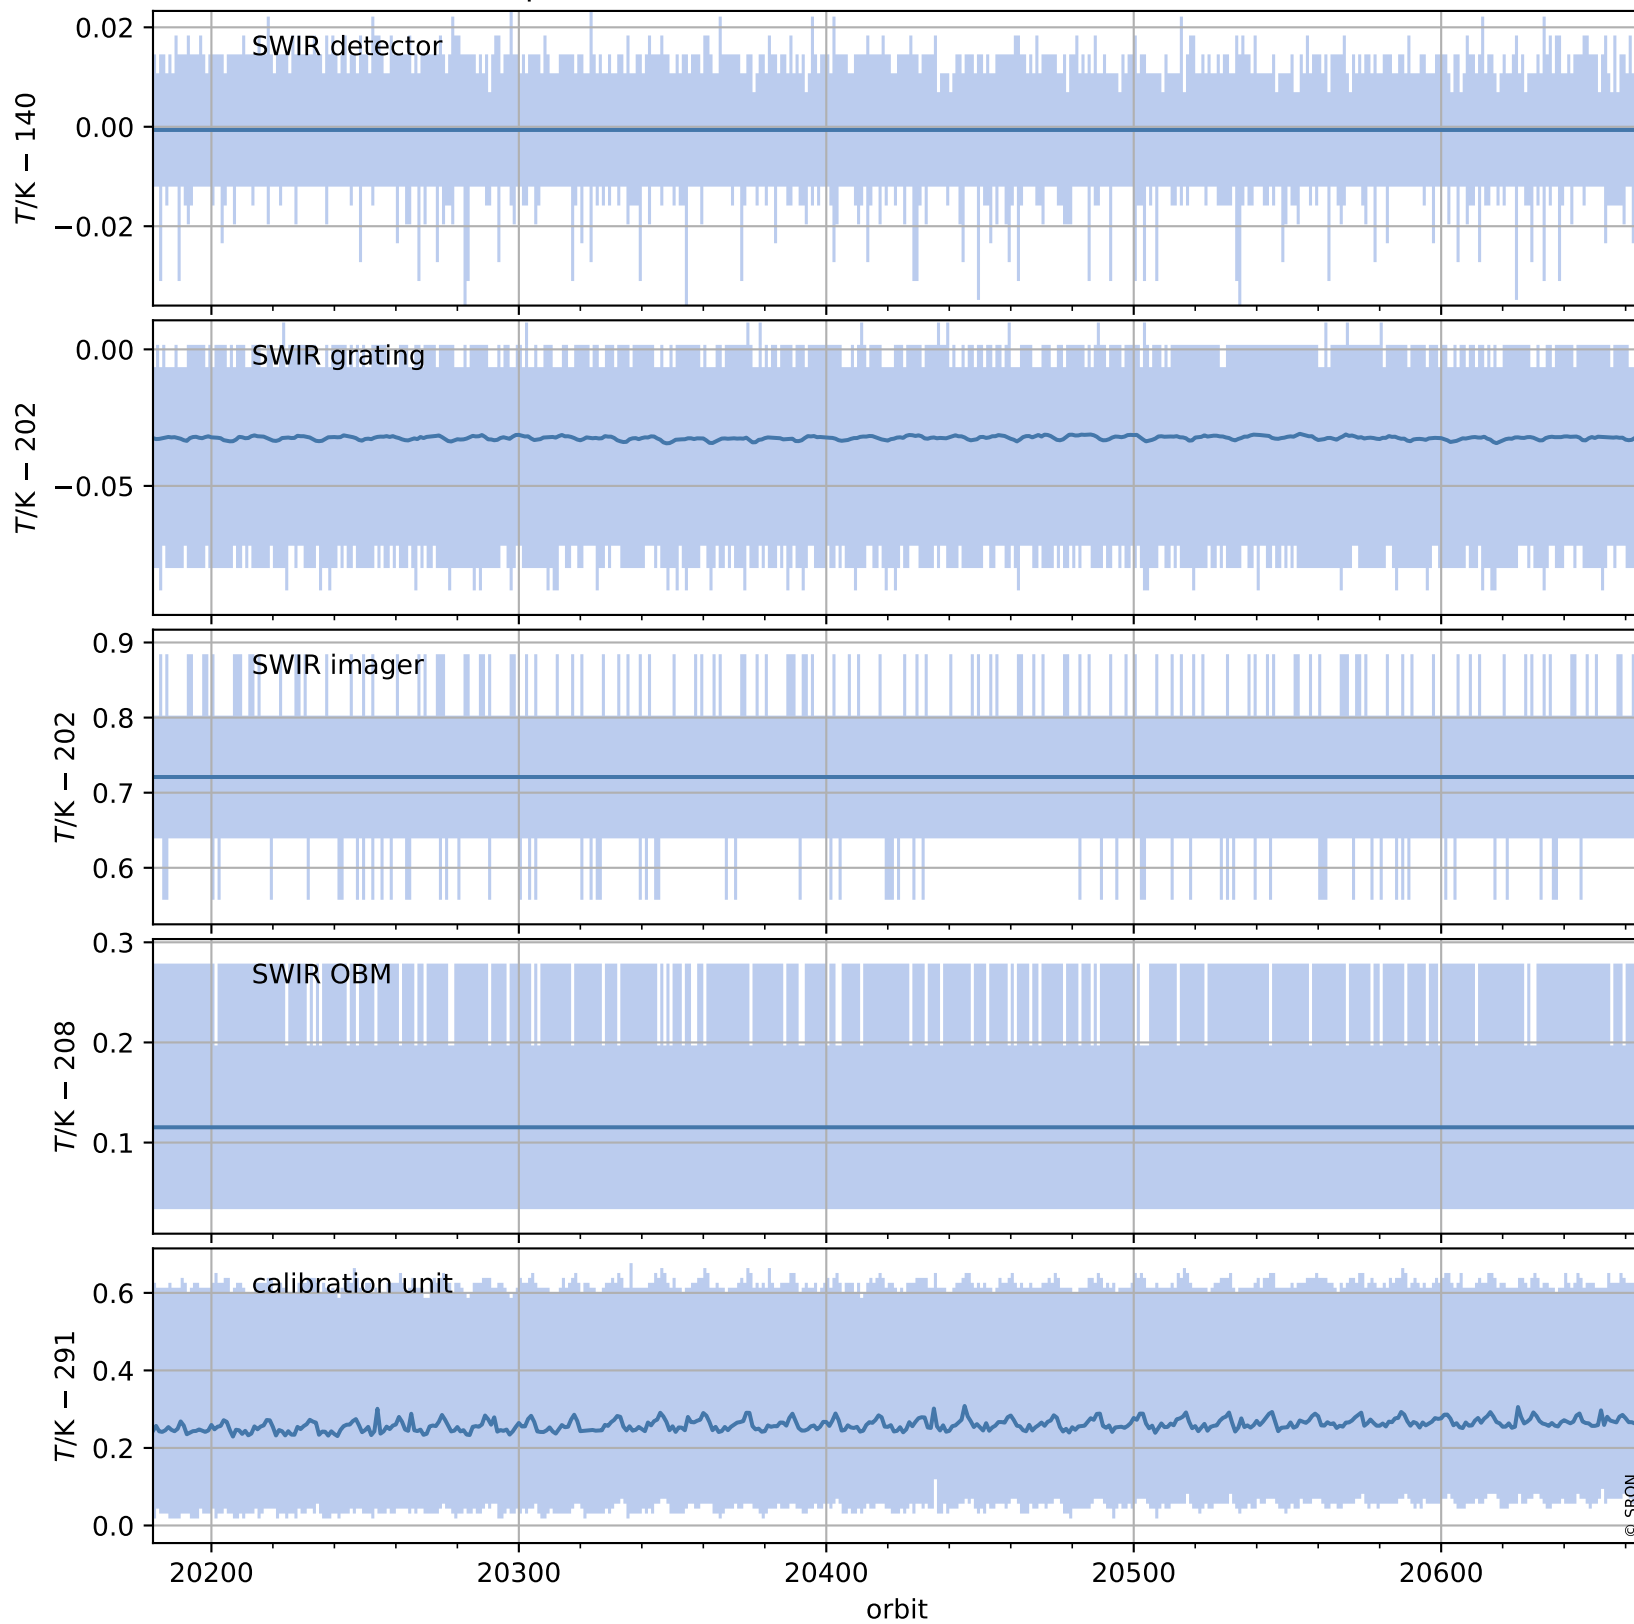

Tropomi SWIR housekeeping data

orbits : [20652, 20665]
coverage : 2021-10-08 / 2021-10-09
created : 2023-08-21T09:18:30

Temperature of sensors relevant for SWIR (one day)

Tropomi SWIR housekeeping data

orbits : [20181, 20665]
coverage : 2021-09-04 / 2021-10-09
created : 2023-08-21T09:18:30

Temperature of sensors relevant for SWIR (last month)

Tropomi SWIR housekeeping data

orbits : [20652, 20665]
coverage : 2021-10-08 / 2021-10-09
created : 2023-08-21T09:18:31

Current and duty cycle of 3 heaters relevant for SWIR (one day)

Tropomi SWIR housekeeping data

orbits : [20181, 20665]
coverage : 2021-09-04 / 2021-10-09
created : 2023-08-21T09:18:31

Current and duty cycle of 3 heaters relevant for SWIR (last month)

Tropomi SWIR housekeeping data

orbits : [20652, 20665]
coverage : 2021-10-08 / 2021-10-09
created : 2023-08-21T09:18:31

Temperature of sensors at the SWIR front-end electronics (one day)

Tropomi SWIR housekeeping data

orbits : [20181, 20665]
coverage : 2021-09-04 / 2021-10-09
created : 2023-08-21T09:18:32