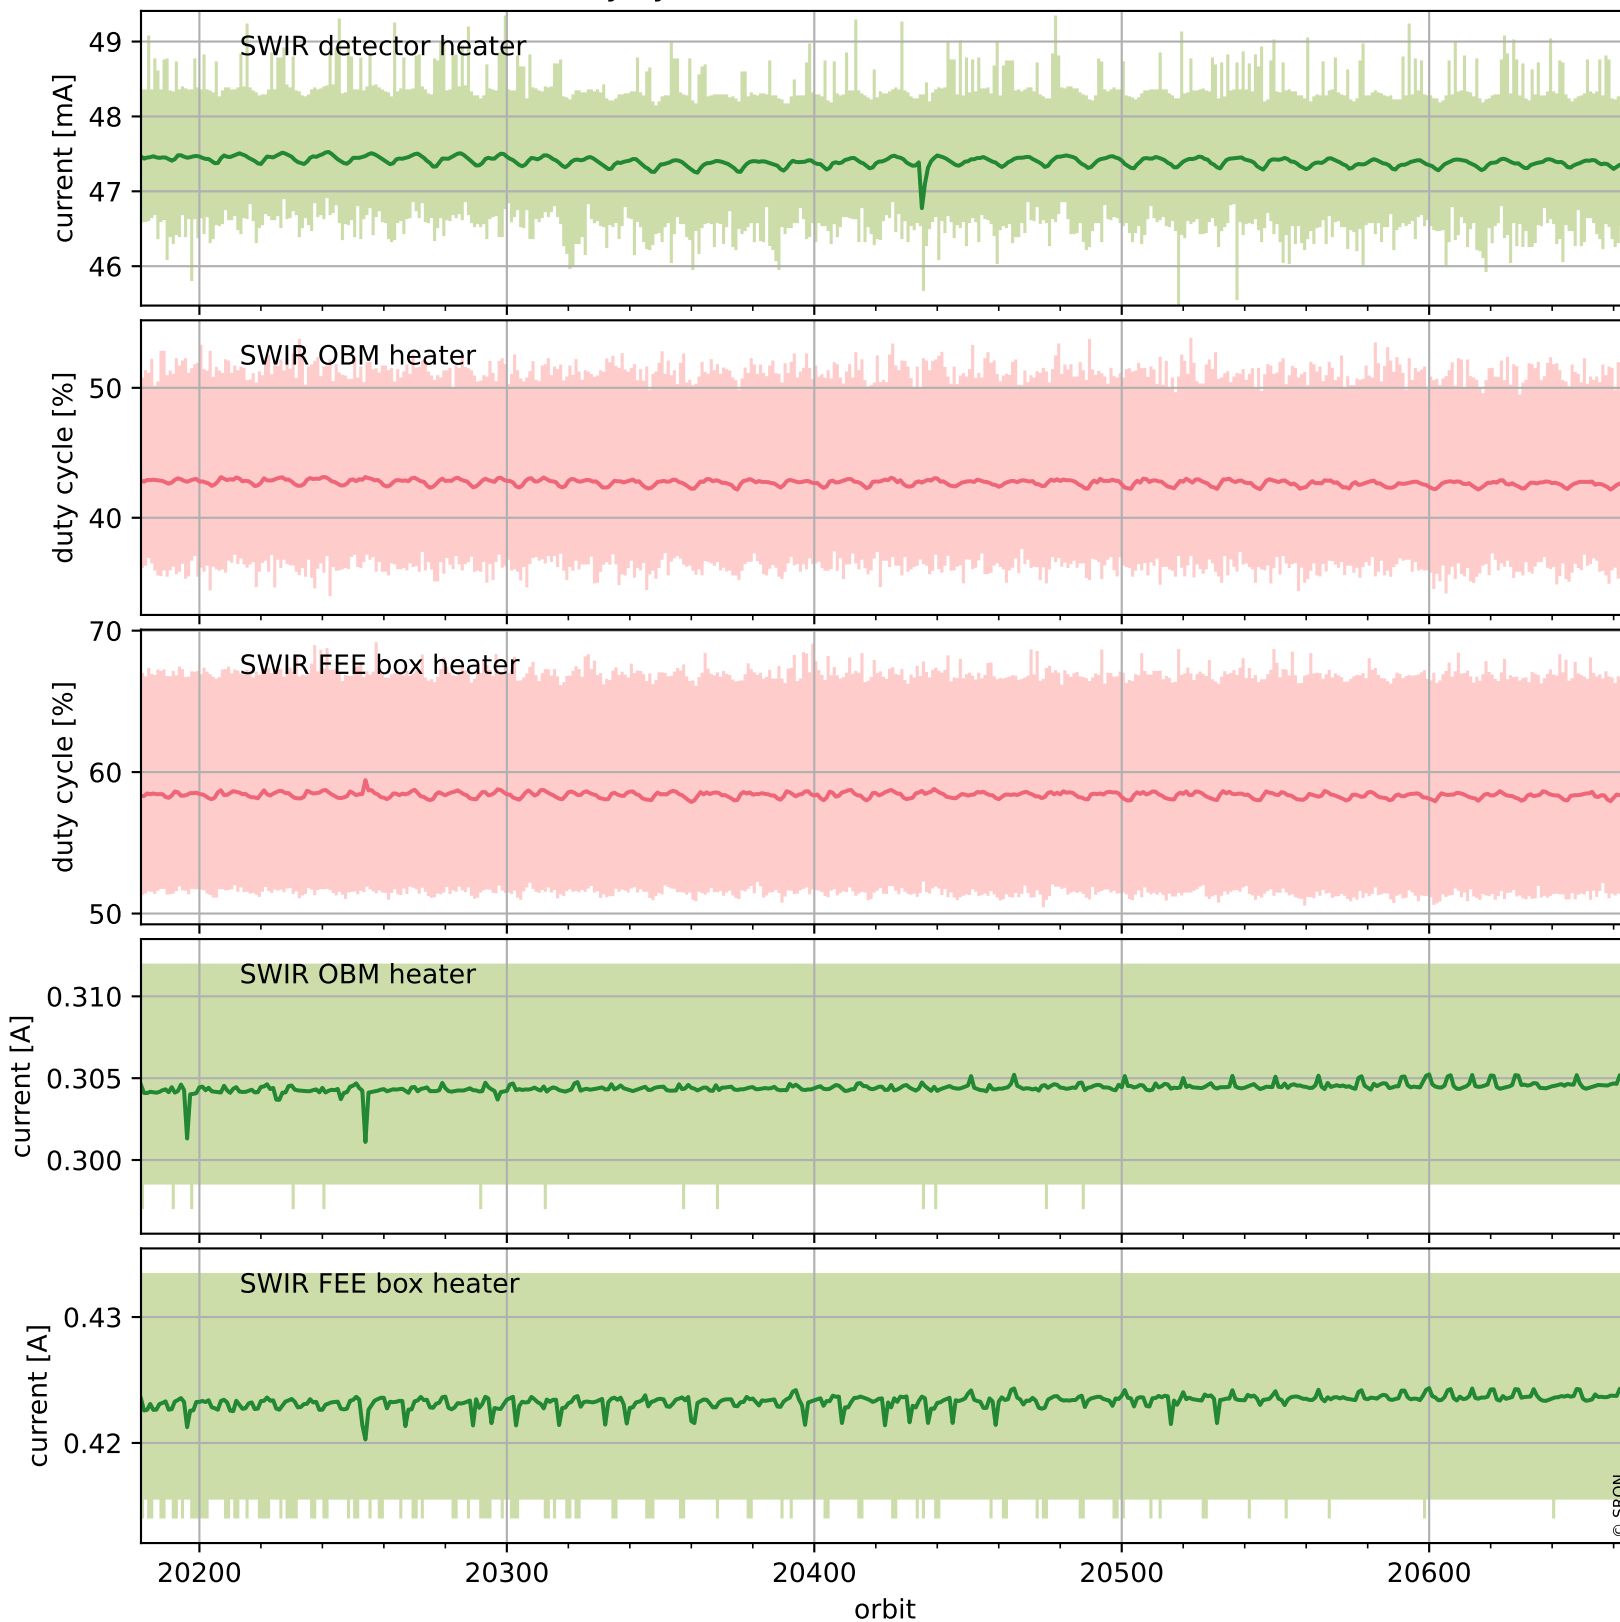

Tropomi SWIR housekeeping data

orbits : [20652, 20665]
coverage : 2021-10-08 / 2021-10-09
created : 2023-08-21T09:18:30

Temperature of sensors relevant for SWIR (one day)

Tropomi SWIR housekeeping data

orbits : [20181, 20665]
coverage : 2021-09-04 / 2021-10-09
created : 2023-08-21T09:18:30

Temperature of sensors relevant for SWIR (last month)

Tropomi SWIR housekeeping data

orbits : [20652, 20665]
coverage : 2021-10-08 / 2021-10-09
created : 2023-08-21T09:18:31

Current and duty cycle of 3 heaters relevant for SWIR (one day)

Tropomi SWIR housekeeping data

orbits : [20181, 20665]
coverage : 2021-09-04 / 2021-10-09
created : 2023-08-21T09:18:31

Current and duty cycle of 3 heaters relevant for SWIR (last month)

Tropomi SWIR housekeeping data

orbits : [20652, 20665]
coverage : 2021-10-08 / 2021-10-09
created : 2023-08-21T09:18:31

Temperature of sensors at the SWIR front-end electronics (one day)

Tropomi SWIR housekeeping data

orbits : [20181, 20665]
coverage : 2021-09-04 / 2021-10-09
created : 2023-08-21T09:18:32