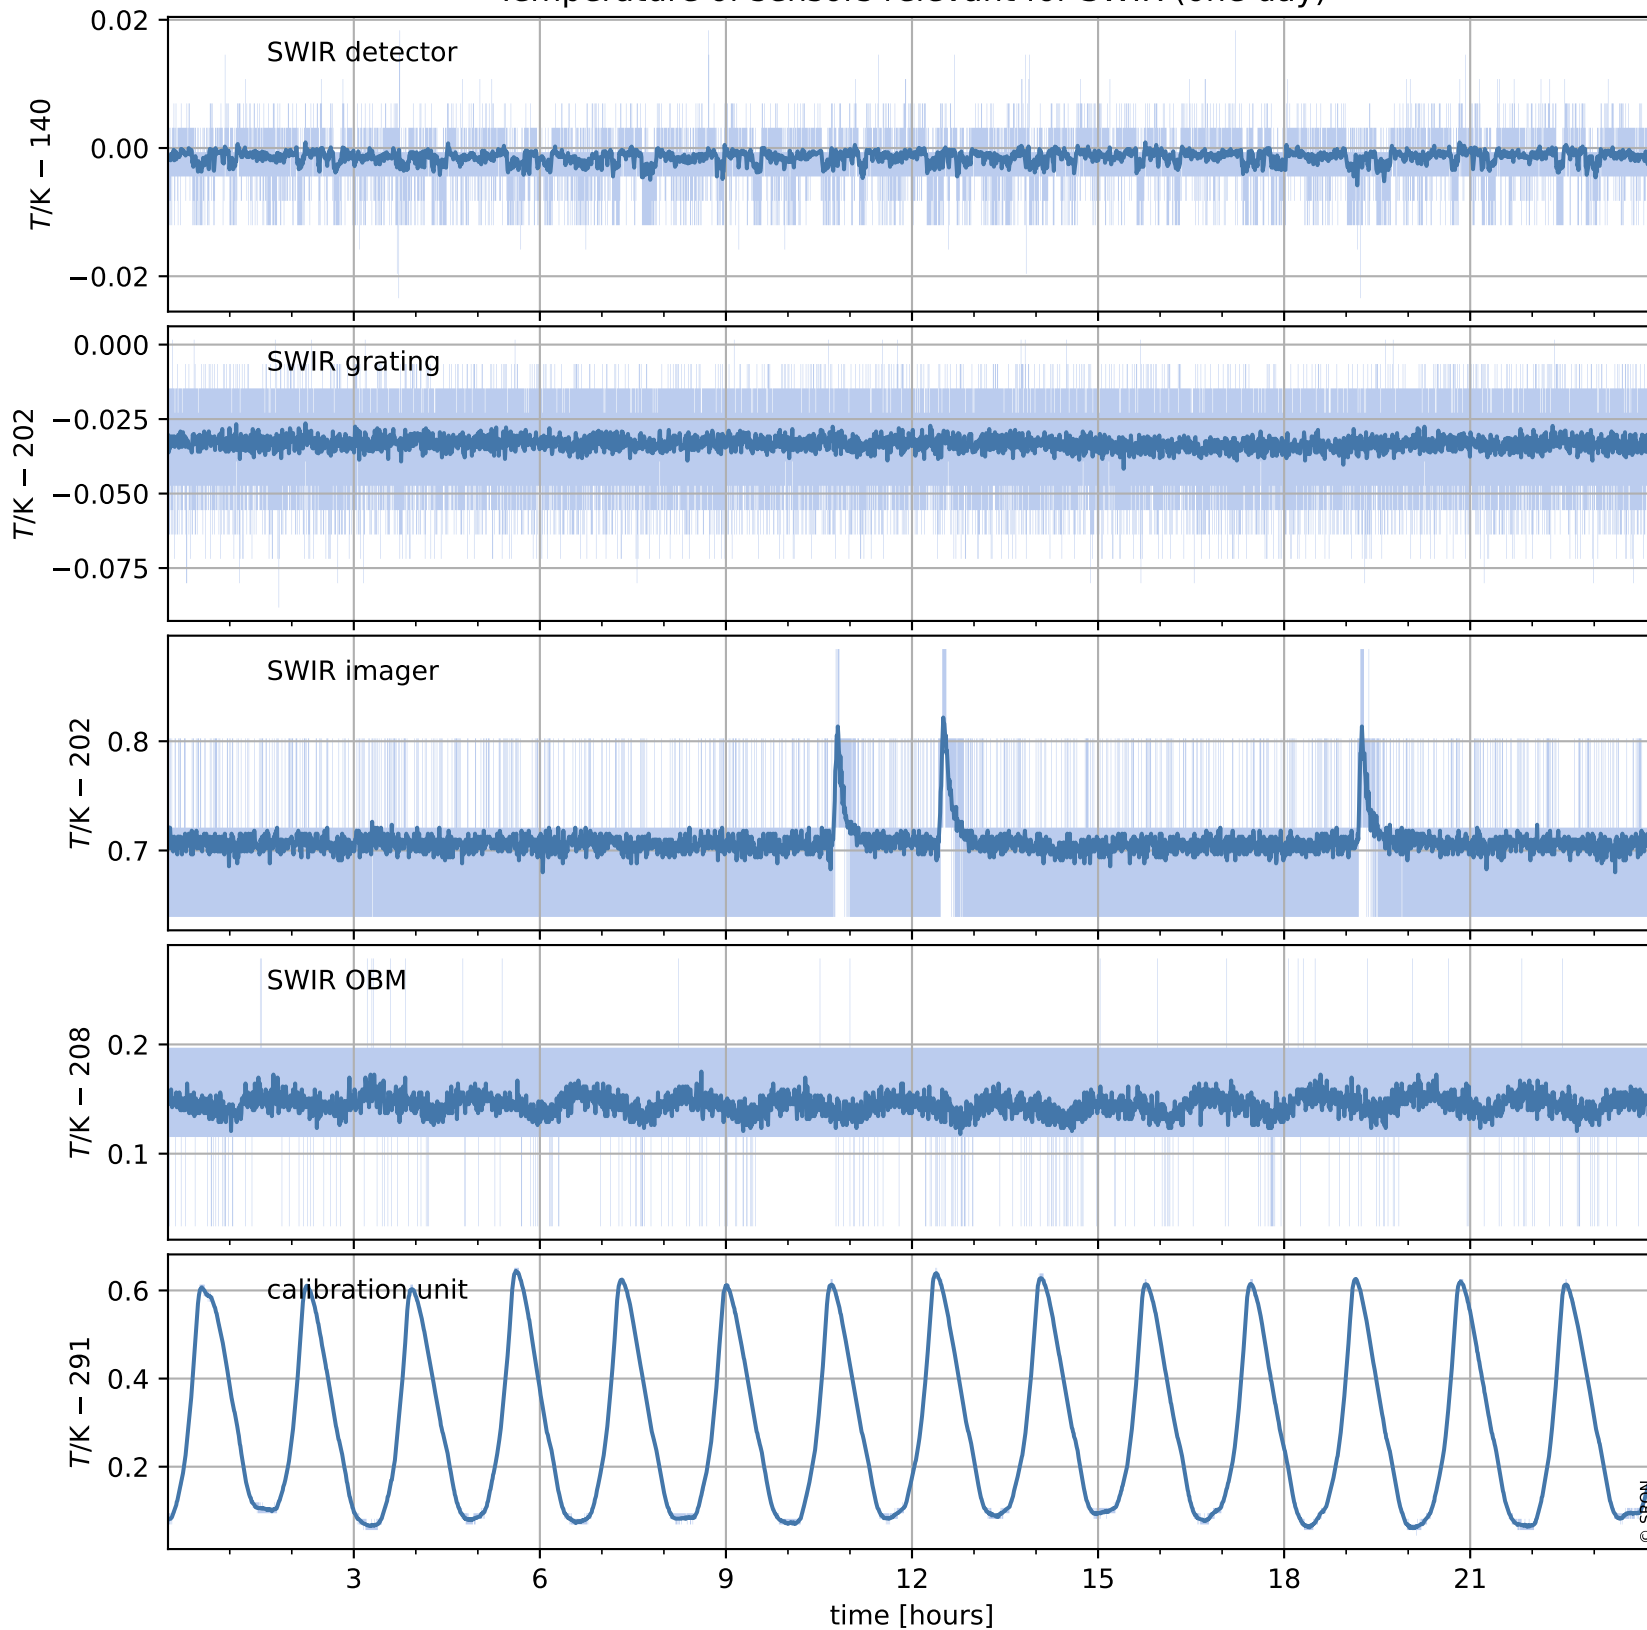

Tropomi SWIR housekeeping data

orbits : [20652, 20665]
coverage : 2021-10-08 / 2021-10-09
created : 2023-08-21T09:18:30

Temperature of sensors relevant for SWIR (one day)

Tropomi SWIR housekeeping data

orbits : [20181, 20665]
coverage : 2021-09-04 / 2021-10-09
created : 2023-08-21T09:18:30

Temperature of sensors relevant for SWIR (last month)

Tropomi SWIR housekeeping data

orbits : [20652, 20665]
coverage : 2021-10-08 / 2021-10-09
created : 2023-08-21T09:18:31

Current and duty cycle of 3 heaters relevant for SWIR (one day)

Tropomi SWIR housekeeping data

orbits : [20181, 20665]
coverage : 2021-09-04 / 2021-10-09
created : 2023-08-21T09:18:31

Current and duty cycle of 3 heaters relevant for SWIR (last month)

Tropomi SWIR housekeeping data