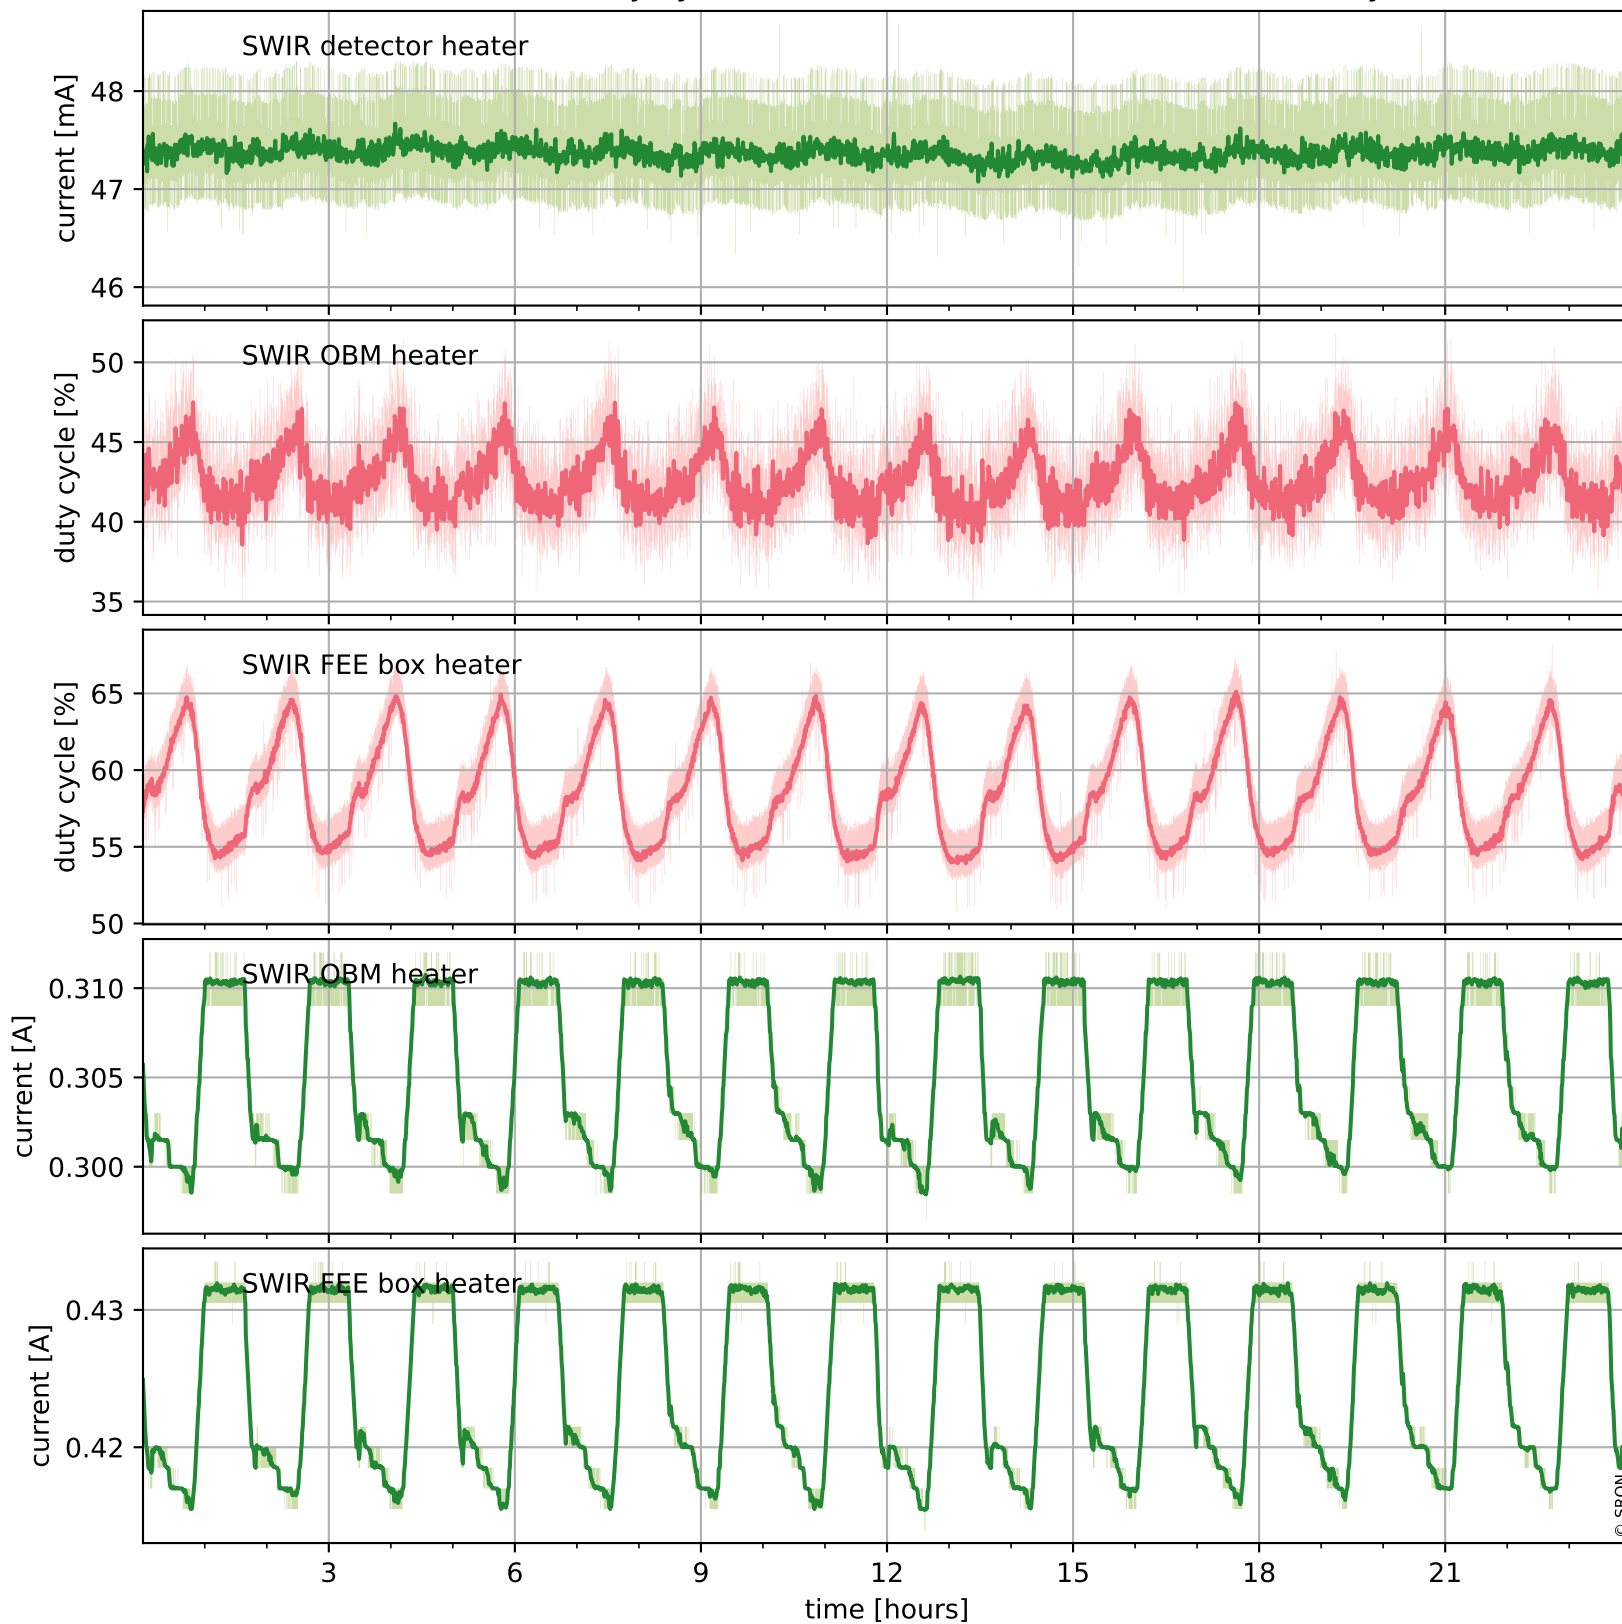

Tropomi SWIR housekeeping data

orbits : [20666, 20679]
coverage : 2021-10-09 / 2021-10-10
created : 2023-08-21T09:18:32

Temperature of sensors relevant for SWIR (one day)

Tropomi SWIR housekeeping data

orbits : [20195, 20679]
coverage : 2021-09-05 / 2021-10-10
created : 2023-08-21T09:18:33

Temperature of sensors relevant for SWIR (last month)

Tropomi SWIR housekeeping data

orbits : [20666, 20679]
coverage : 2021-10-09 / 2021-10-10
created : 2023-08-21T09:18:33

Current and duty cycle of 3 heaters relevant for SWIR (one day)

Tropomi SWIR housekeeping data

orbits : [20195, 20679]
coverage : 2021-09-05 / 2021-10-10
created : 2023-08-21T09:18:33

Current and duty cycle of 3 heaters relevant for SWIR (last month)

Tropomi SWIR housekeeping data

orbits : [20666, 20679]
coverage : 2021-10-09 / 2021-10-10
created : 2023-08-21T09:18:34

Temperature of sensors at the SWIR front-end electronics (one day)

Tropomi SWIR housekeeping data

orbits : [20195, 20679]
coverage : 2021-09-05 / 2021-10-10
created : 2023-08-21T09:18:34