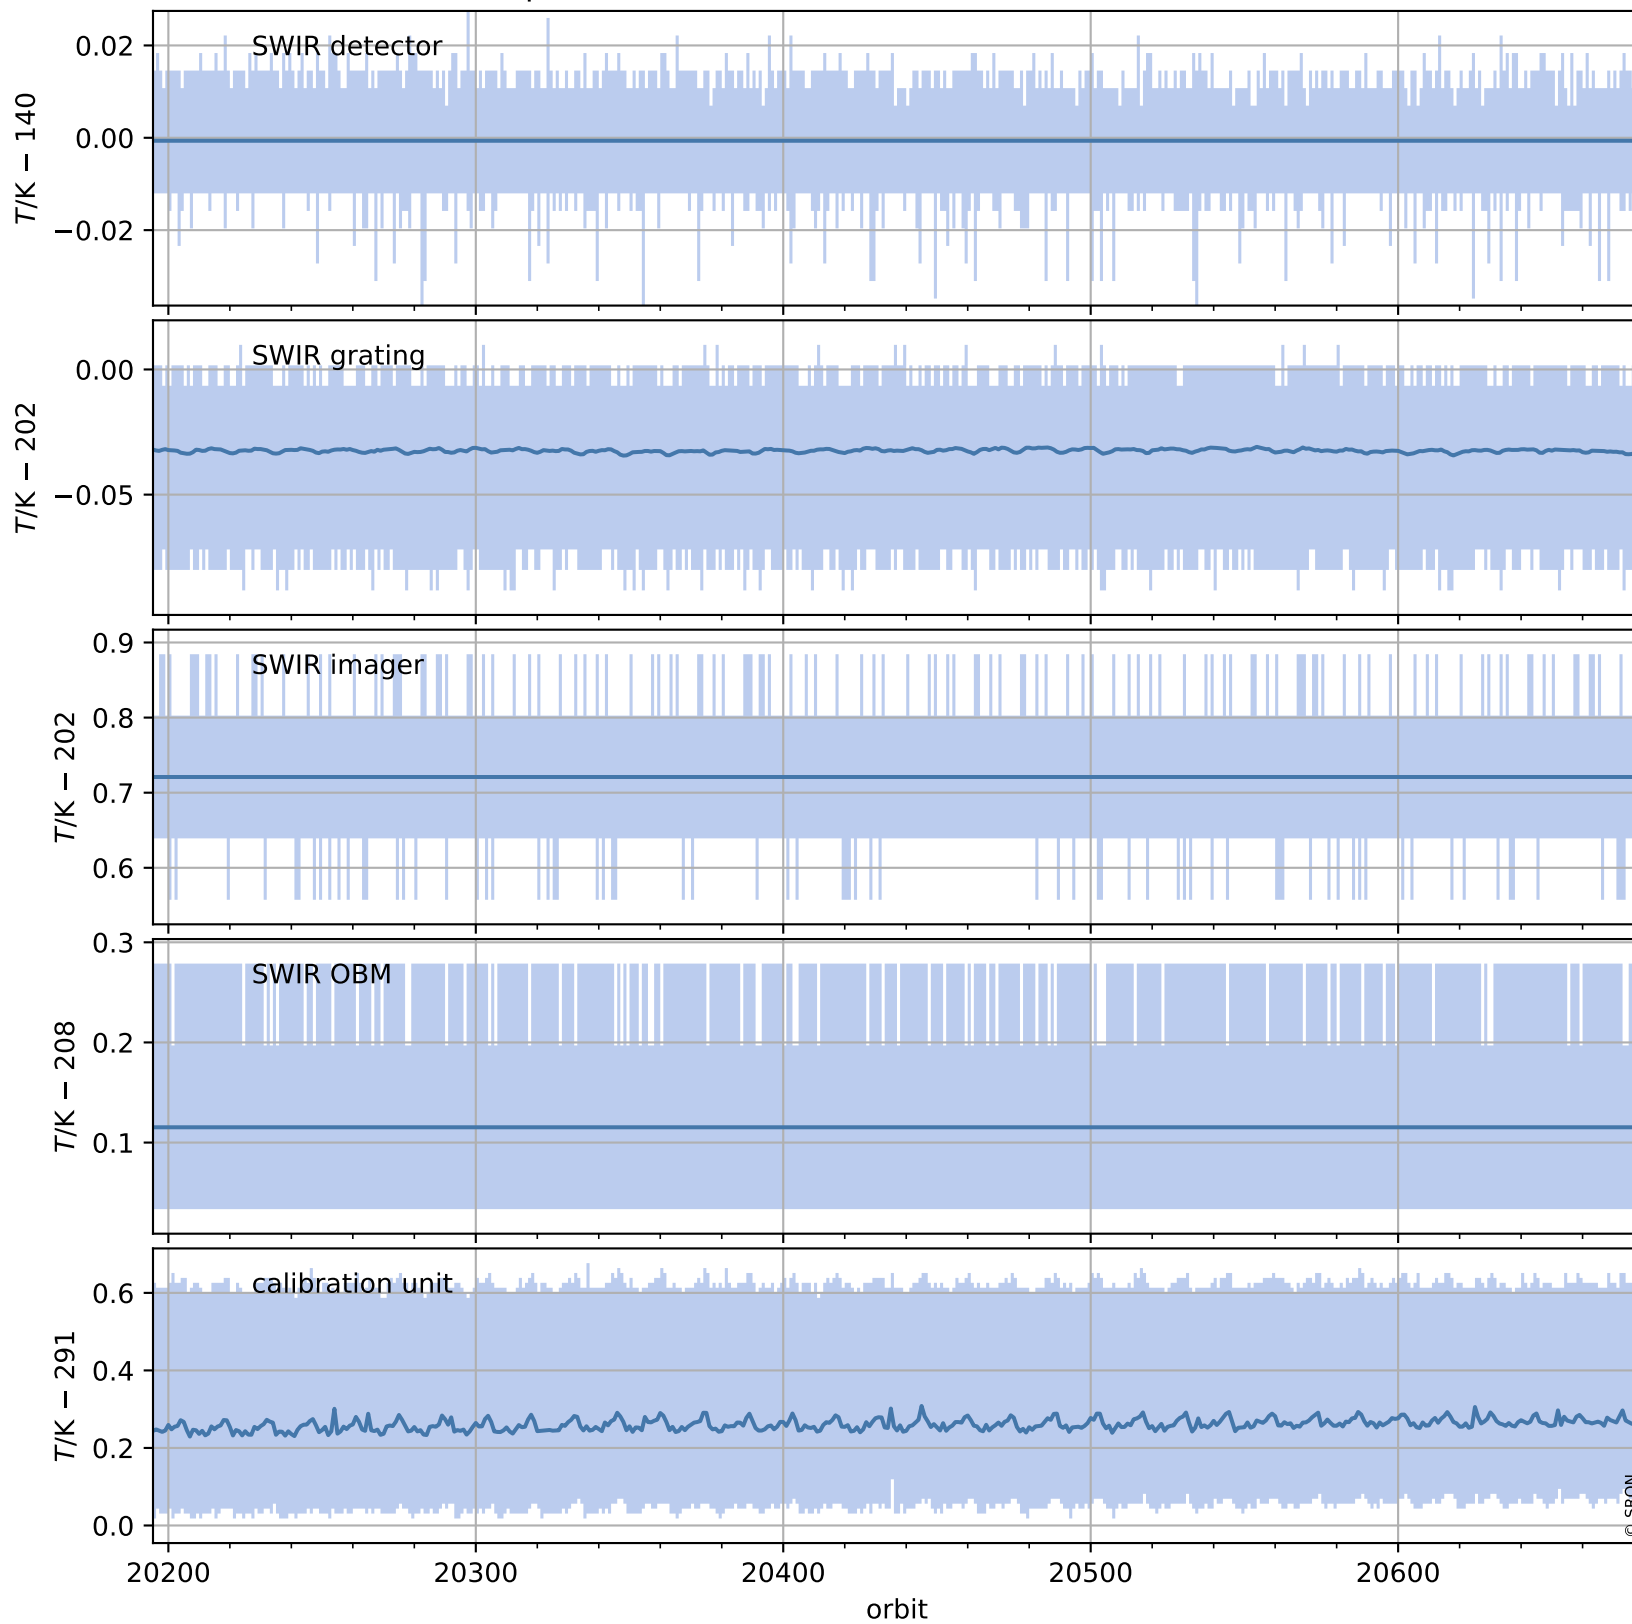

Tropomi SWIR housekeeping data

orbits : [20666, 20679]
coverage : 2021-10-09 / 2021-10-10
created : 2023-08-21T09:18:32

Temperature of sensors relevant for SWIR (one day)

Tropomi SWIR housekeeping data

orbits : [20195, 20679]
coverage : 2021-09-05 / 2021-10-10
created : 2023-08-21T09:18:33

Temperature of sensors relevant for SWIR (last month)

Tropomi SWIR housekeeping data

orbits : [20666, 20679]
coverage : 2021-10-09 / 2021-10-10
created : 2023-08-21T09:18:33

Current and duty cycle of 3 heaters relevant for SWIR (one day)

Tropomi SWIR housekeeping data

orbits : [20195, 20679]
coverage : 2021-09-05 / 2021-10-10
created : 2023-08-21T09:18:33

Current and duty cycle of 3 heaters relevant for SWIR (last month)

Tropomi SWIR housekeeping data

orbits : [20666, 20679]
coverage : 2021-10-09 / 2021-10-10
created : 2023-08-21T09:18:34

Temperature of sensors at the SWIR front-end electronics (one day)

Tropomi SWIR housekeeping data

orbits : [20195, 20679]
coverage : 2021-09-05 / 2021-10-10
created : 2023-08-21T09:18:34