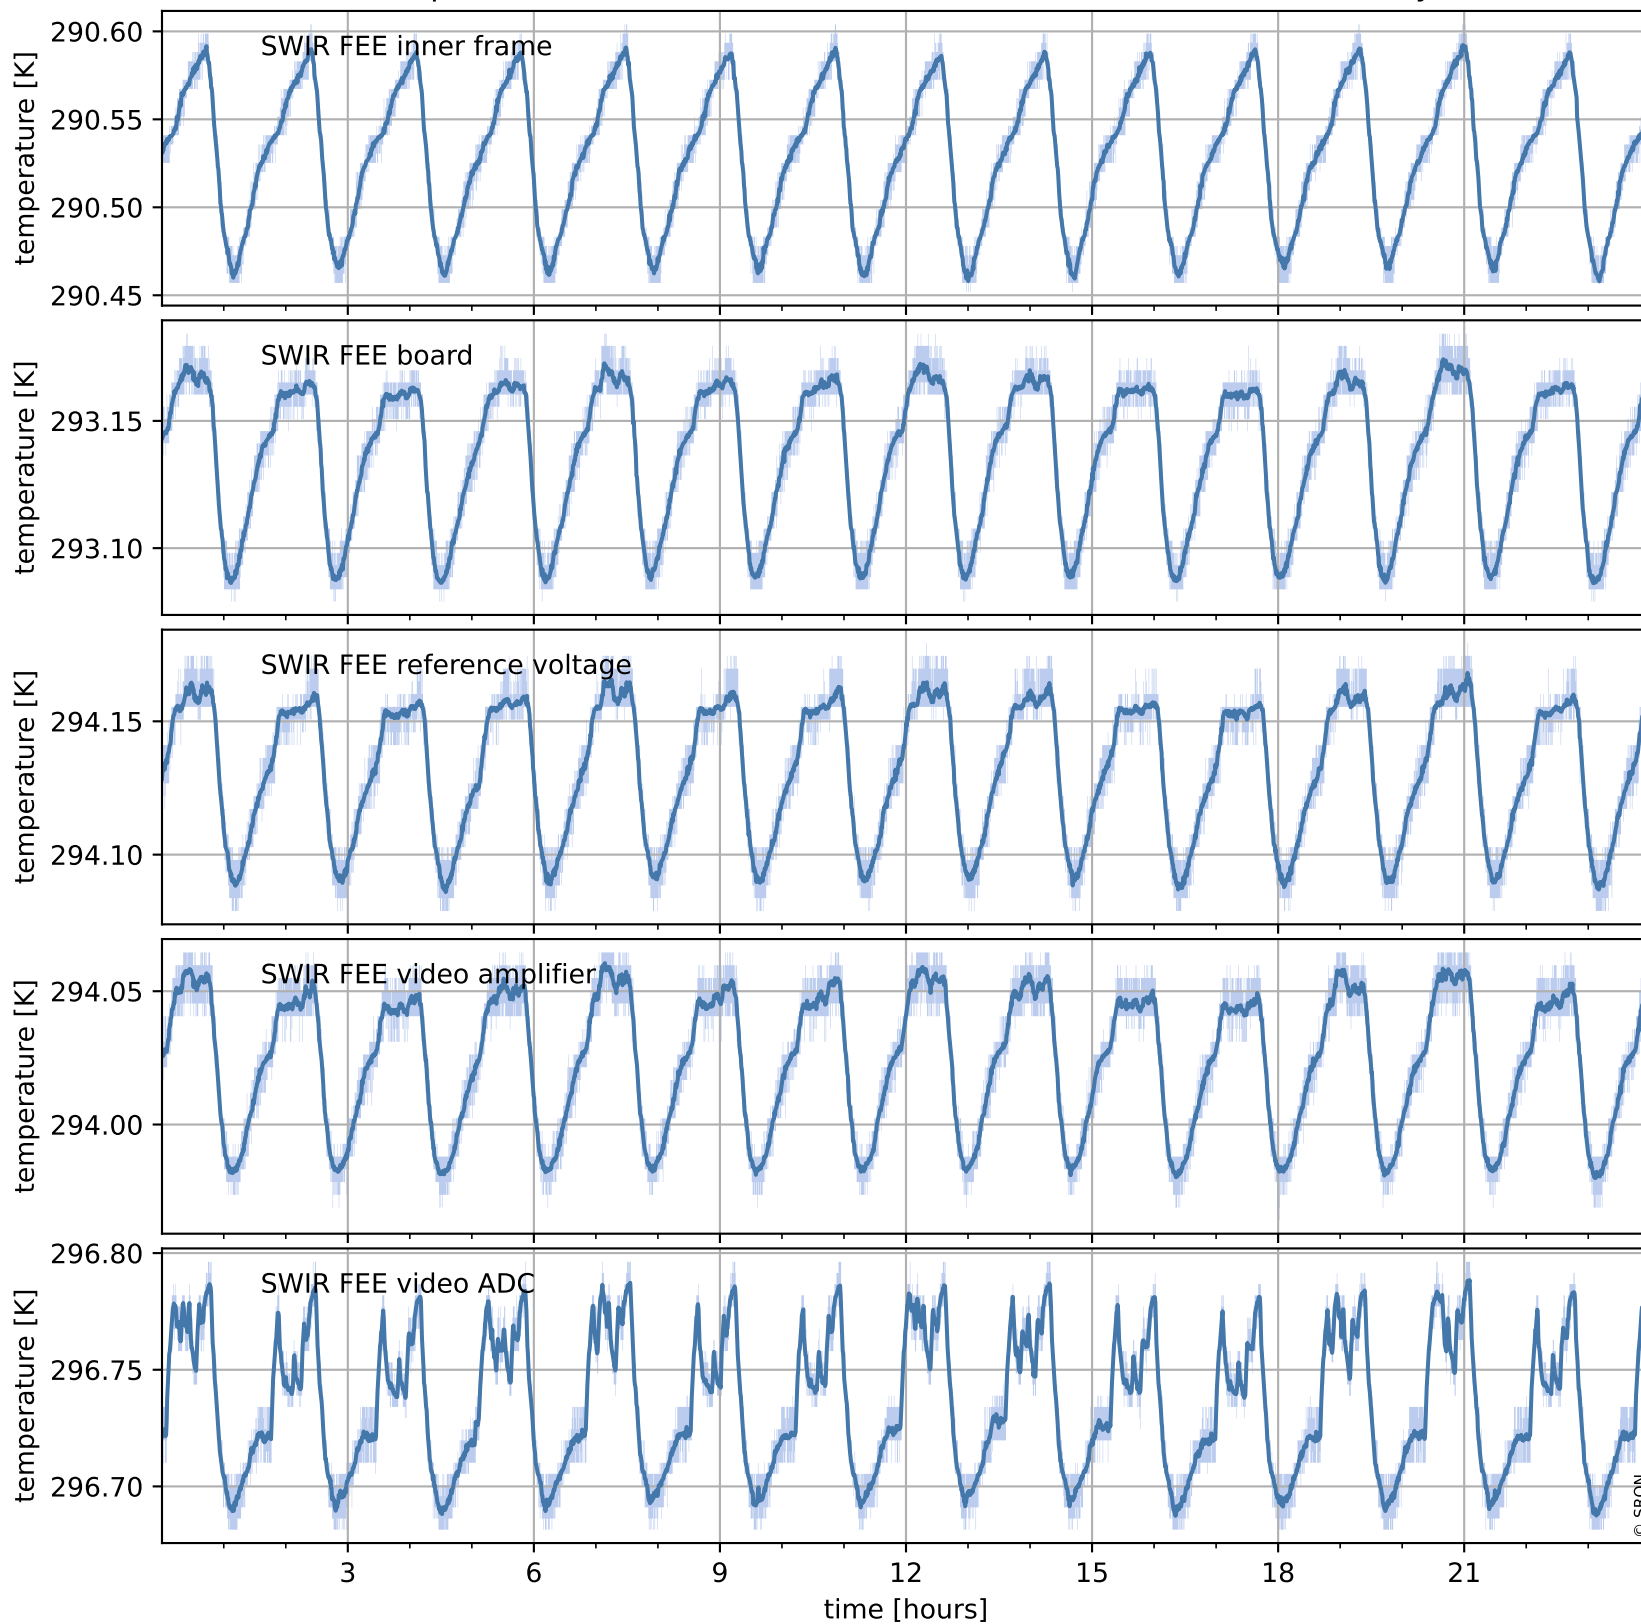

Tropomi SWIR housekeeping data

orbits : [20666, 20679]
coverage : 2021-10-09 / 2021-10-10
created : 2023-08-21T09:18:32

Temperature of sensors relevant for SWIR (one day)

Tropomi SWIR housekeeping data

orbits : [20195, 20679]
coverage : 2021-09-05 / 2021-10-10
created : 2023-08-21T09:18:33

Temperature of sensors relevant for SWIR (last month)

Tropomi SWIR housekeeping data

orbits : [20666, 20679]
coverage : 2021-10-09 / 2021-10-10
created : 2023-08-21T09:18:33

Current and duty cycle of 3 heaters relevant for SWIR (one day)

Tropomi SWIR housekeeping data

orbits : [20195, 20679]
coverage : 2021-09-05 / 2021-10-10
created : 2023-08-21T09:18:33

Current and duty cycle of 3 heaters relevant for SWIR (last month)

Tropomi SWIR housekeeping data

orbits : [20666, 20679]
coverage : 2021-10-09 / 2021-10-10
created : 2023-08-21T09:18:34

Temperature of sensors at the SWIR front-end electronics (one day)

Tropomi SWIR housekeeping data

orbits : [20195, 20679]
coverage : 2021-09-05 / 2021-10-10
created : 2023-08-21T09:18:34