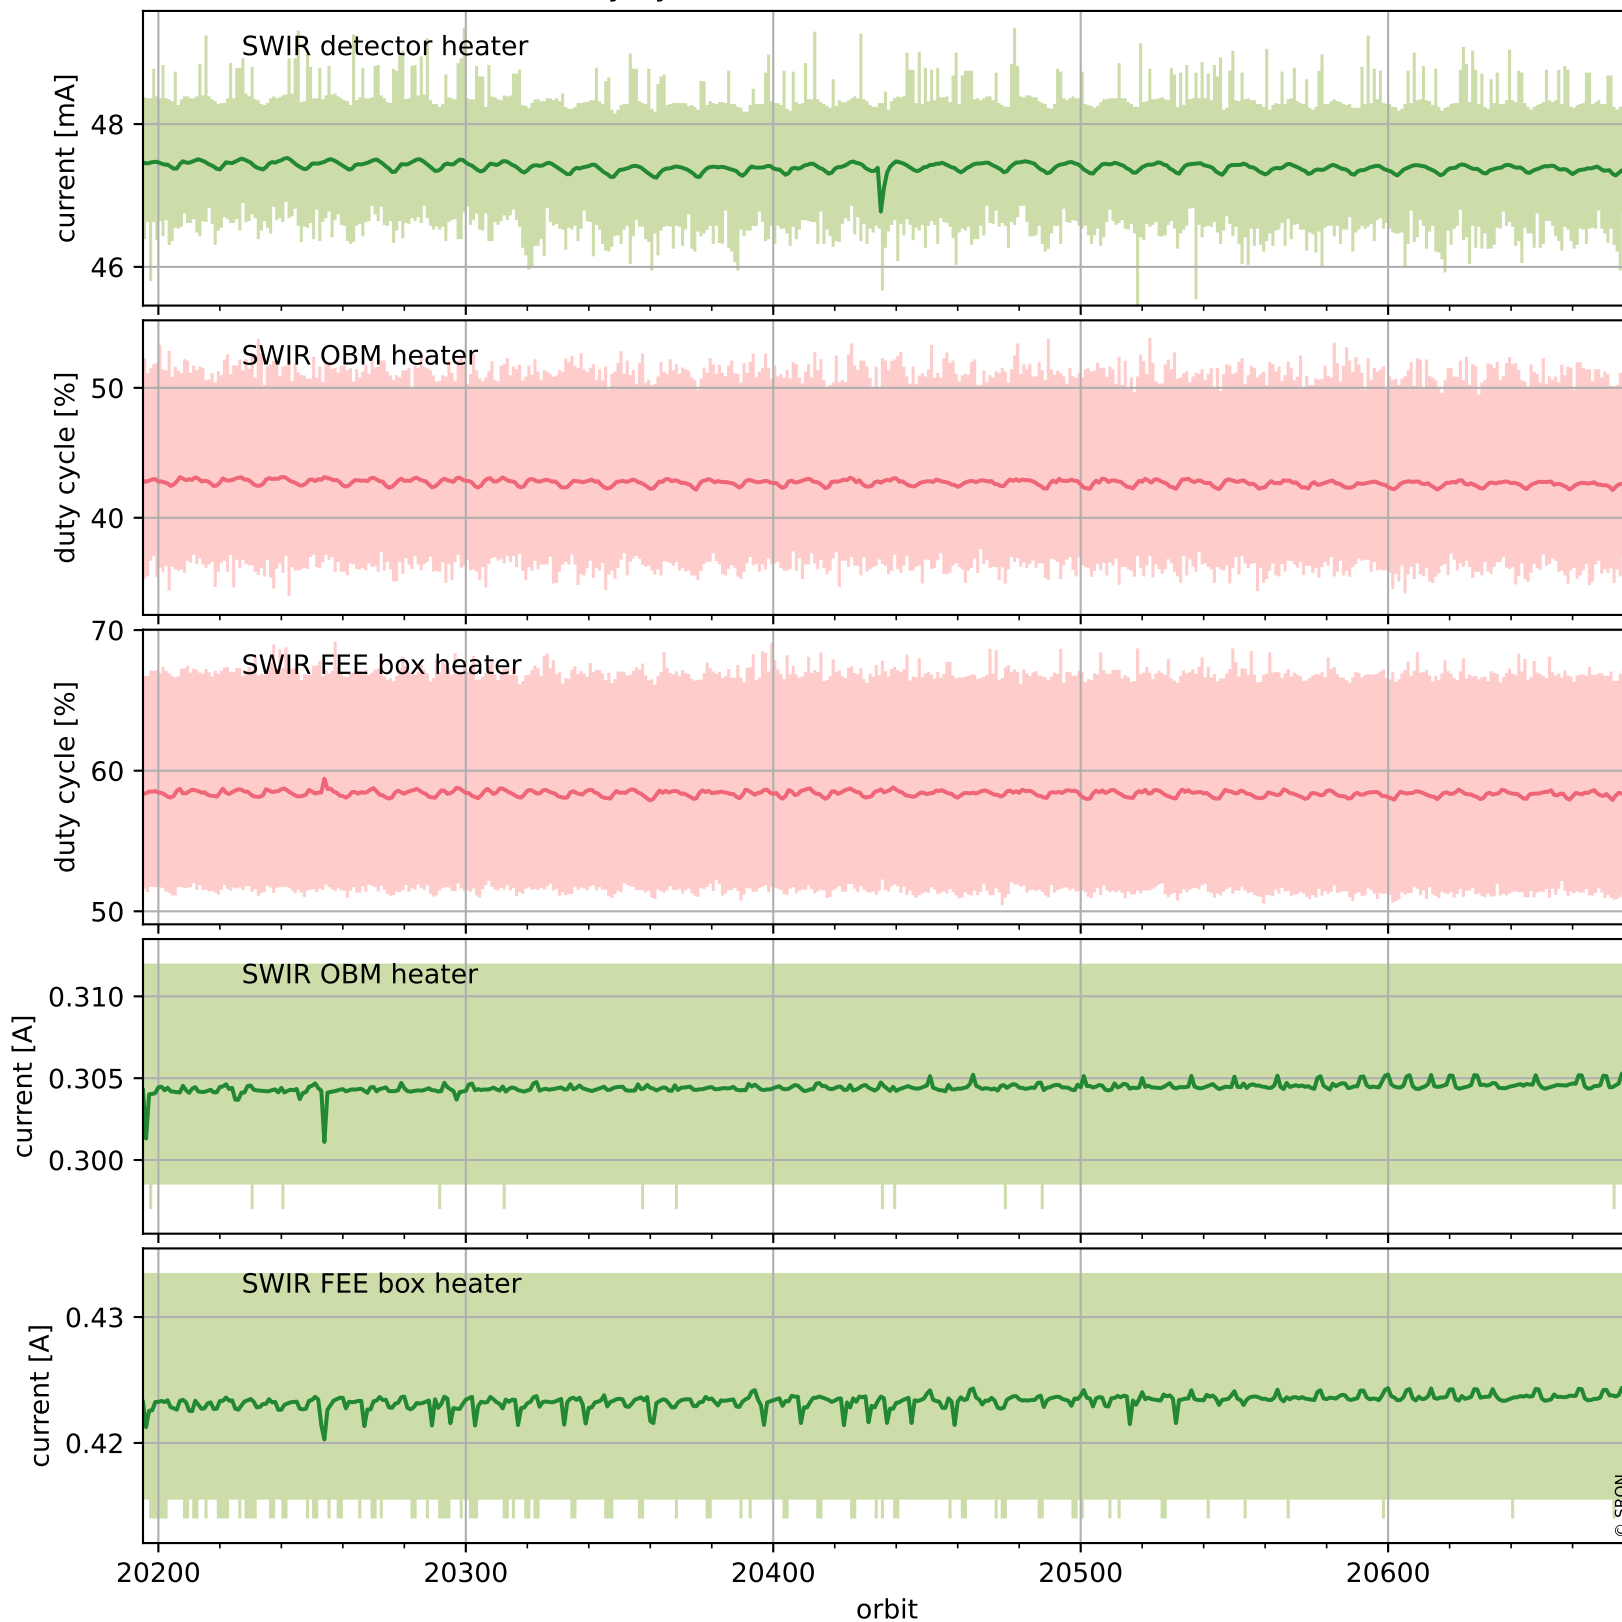

Tropomi SWIR housekeeping data

orbits : [20666, 20679]
coverage : 2021-10-09 / 2021-10-10
created : 2023-08-21T09:18:32

Temperature of sensors relevant for SWIR (one day)

Tropomi SWIR housekeeping data

orbits : [20195, 20679]
coverage : 2021-09-05 / 2021-10-10
created : 2023-08-21T09:18:33

Temperature of sensors relevant for SWIR (last month)

Tropomi SWIR housekeeping data

orbits : [20666, 20679]
coverage : 2021-10-09 / 2021-10-10
created : 2023-08-21T09:18:33

Current and duty cycle of 3 heaters relevant for SWIR (one day)

Tropomi SWIR housekeeping data

orbits : [20195, 20679]
coverage : 2021-09-05 / 2021-10-10
created : 2023-08-21T09:18:33

Current and duty cycle of 3 heaters relevant for SWIR (last month)

Tropomi SWIR housekeeping data

orbits : [20666, 20679]
coverage : 2021-10-09 / 2021-10-10
created : 2023-08-21T09:18:34

Temperature of sensors at the SWIR front-end electronics (one day)

Tropomi SWIR housekeeping data

orbits : [20195, 20679]
coverage : 2021-09-05 / 2021-10-10
created : 2023-08-21T09:18:34