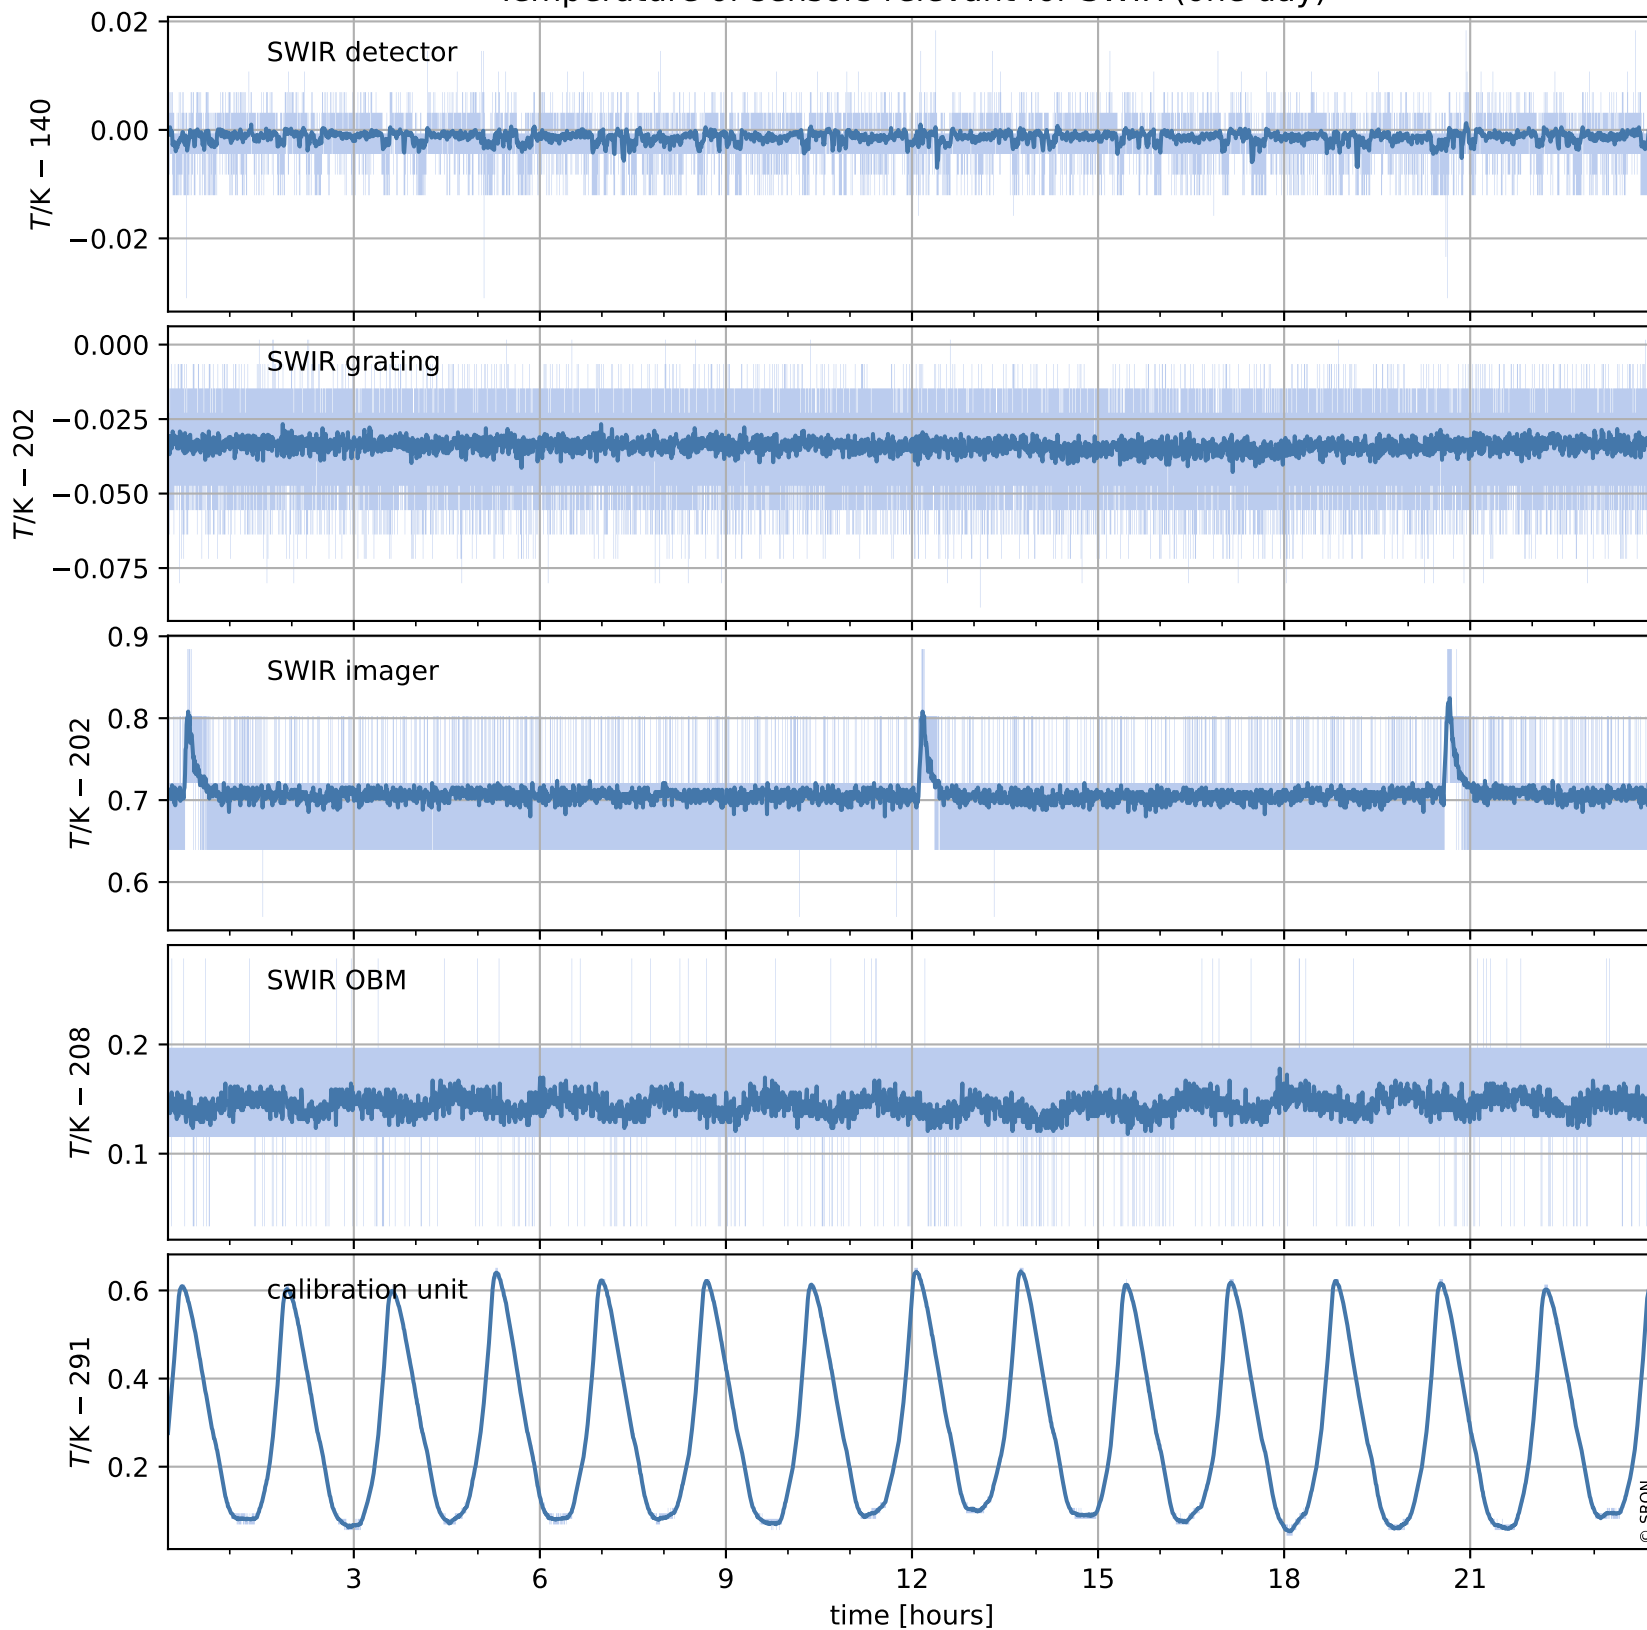

Tropomi SWIR housekeeping data

orbits : [20666, 20679]
coverage : 2021-10-09 / 2021-10-10
created : 2023-08-21T09:18:32

Temperature of sensors relevant for SWIR (one day)

Tropomi SWIR housekeeping data

orbits : [20195, 20679]
coverage : 2021-09-05 / 2021-10-10
created : 2023-08-21T09:18:33

Temperature of sensors relevant for SWIR (last month)

Tropomi SWIR housekeeping data

orbits : [20666, 20679]
coverage : 2021-10-09 / 2021-10-10
created : 2023-08-21T09:18:33

Current and duty cycle of 3 heaters relevant for SWIR (one day)

Tropomi SWIR housekeeping data

orbits : [20195, 20679]
coverage : 2021-09-05 / 2021-10-10
created : 2023-08-21T09:18:33

Current and duty cycle of 3 heaters relevant for SWIR (last month)

Tropomi SWIR housekeeping data