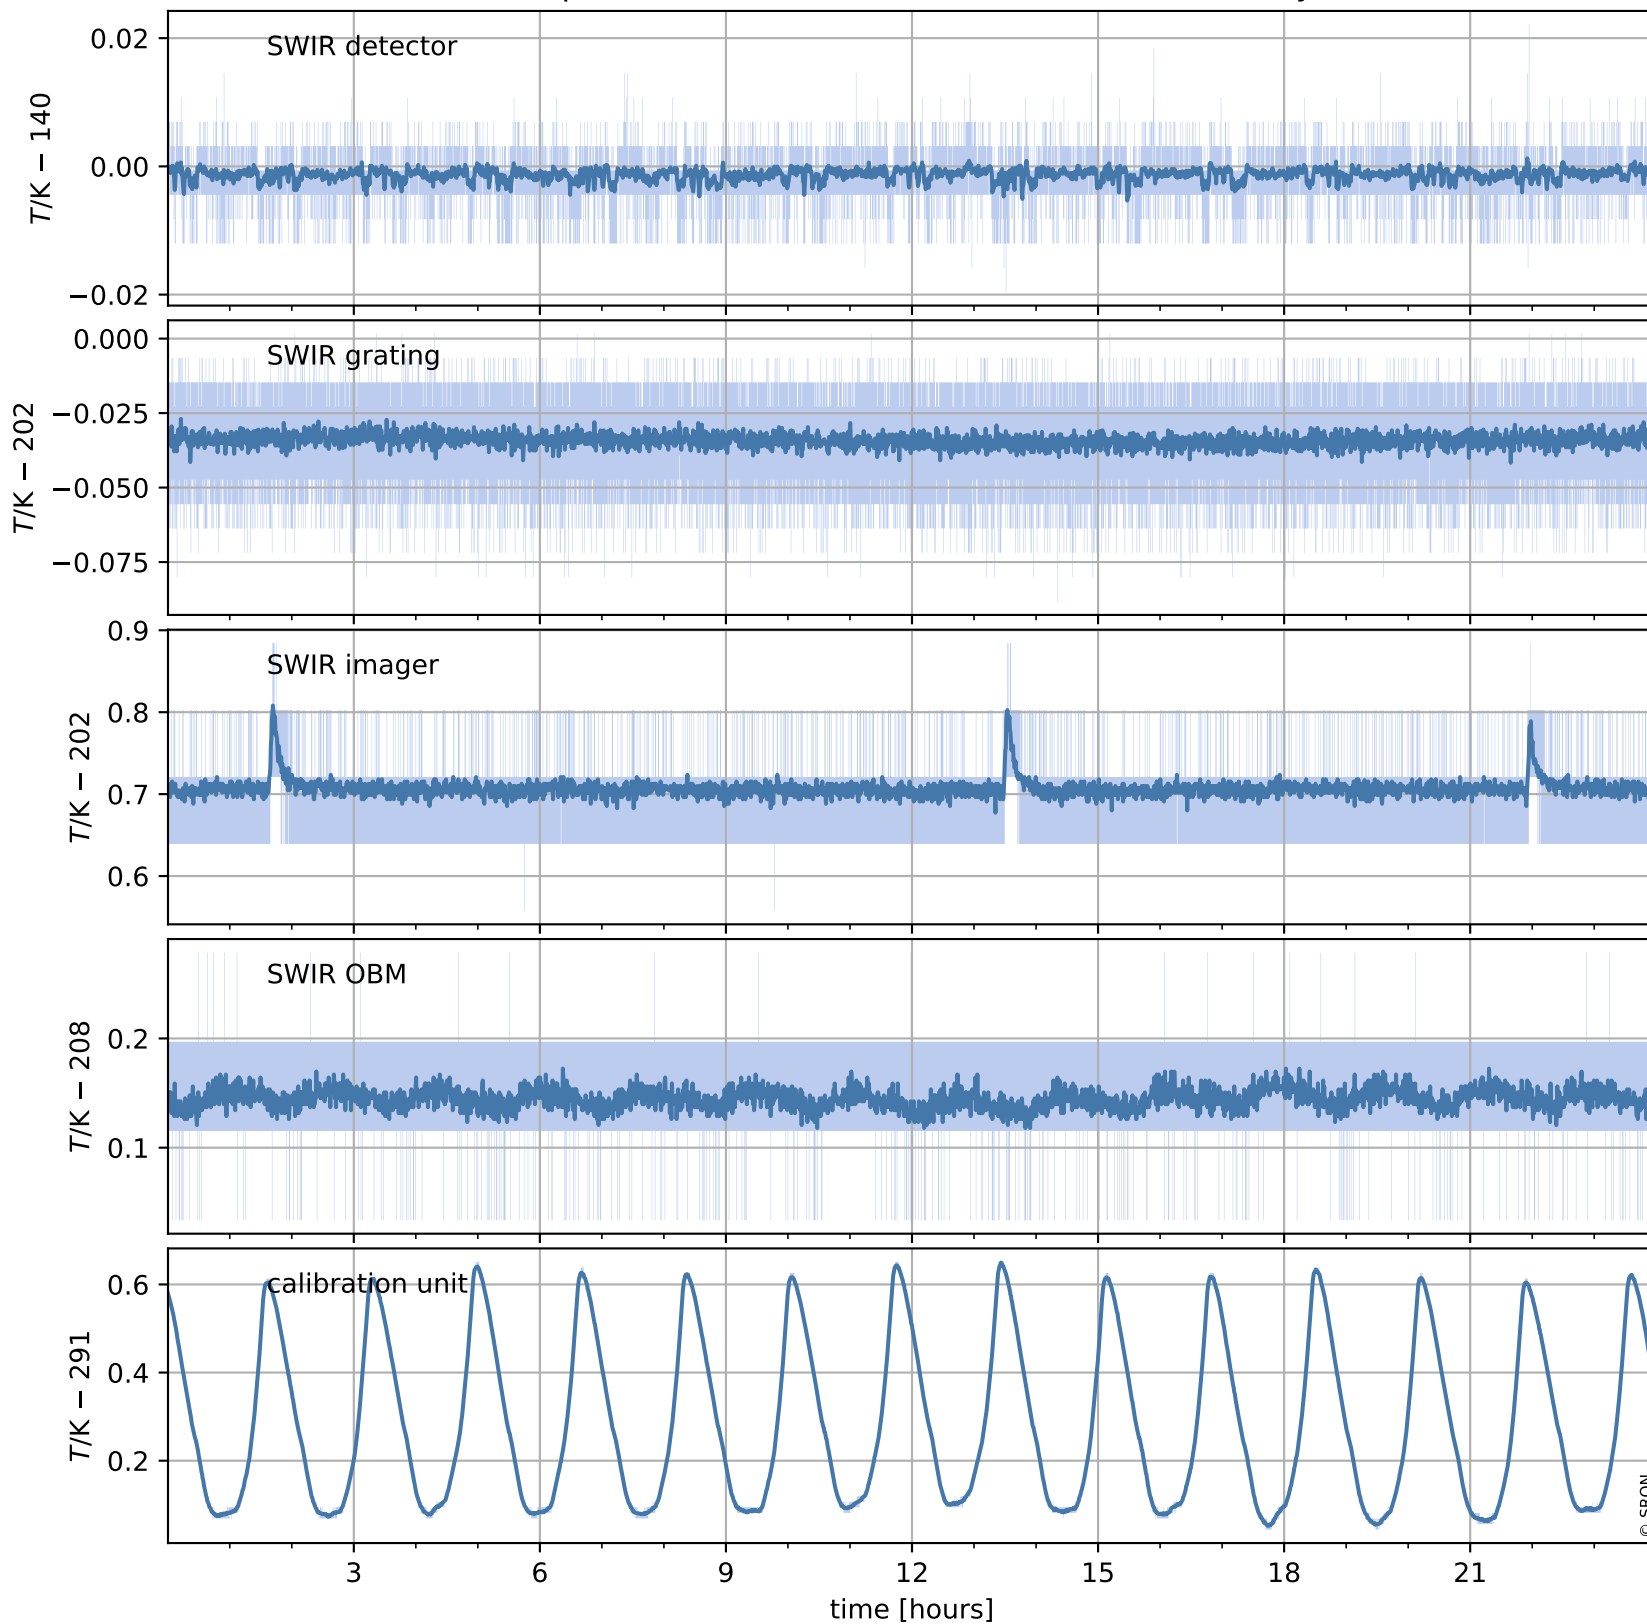

Tropomi SWIR housekeeping data

orbits : [20680, 20694]
coverage : 2021-10-10 / 2021-10-11
created : 2023-08-21T09:18:34

Temperature of sensors relevant for SWIR (one day)

Tropomi SWIR housekeeping data

orbits : [20210, 20694]
coverage : 2021-09-06 / 2021-10-11
created : 2023-08-21T09:18:35

Temperature of sensors relevant for SWIR (last month)

Tropomi SWIR housekeeping data

orbits : [20680, 20694]
coverage : 2021-10-10 / 2021-10-11
created : 2023-08-21T09:18:35

Current and duty cycle of 3 heaters relevant for SWIR (one day)

Tropomi SWIR housekeeping data

orbits : [20210, 20694]
coverage : 2021-09-06 / 2021-10-11
created : 2023-08-21T09:18:36

Current and duty cycle of 3 heaters relevant for SWIR (last month)

Tropomi SWIR housekeeping data