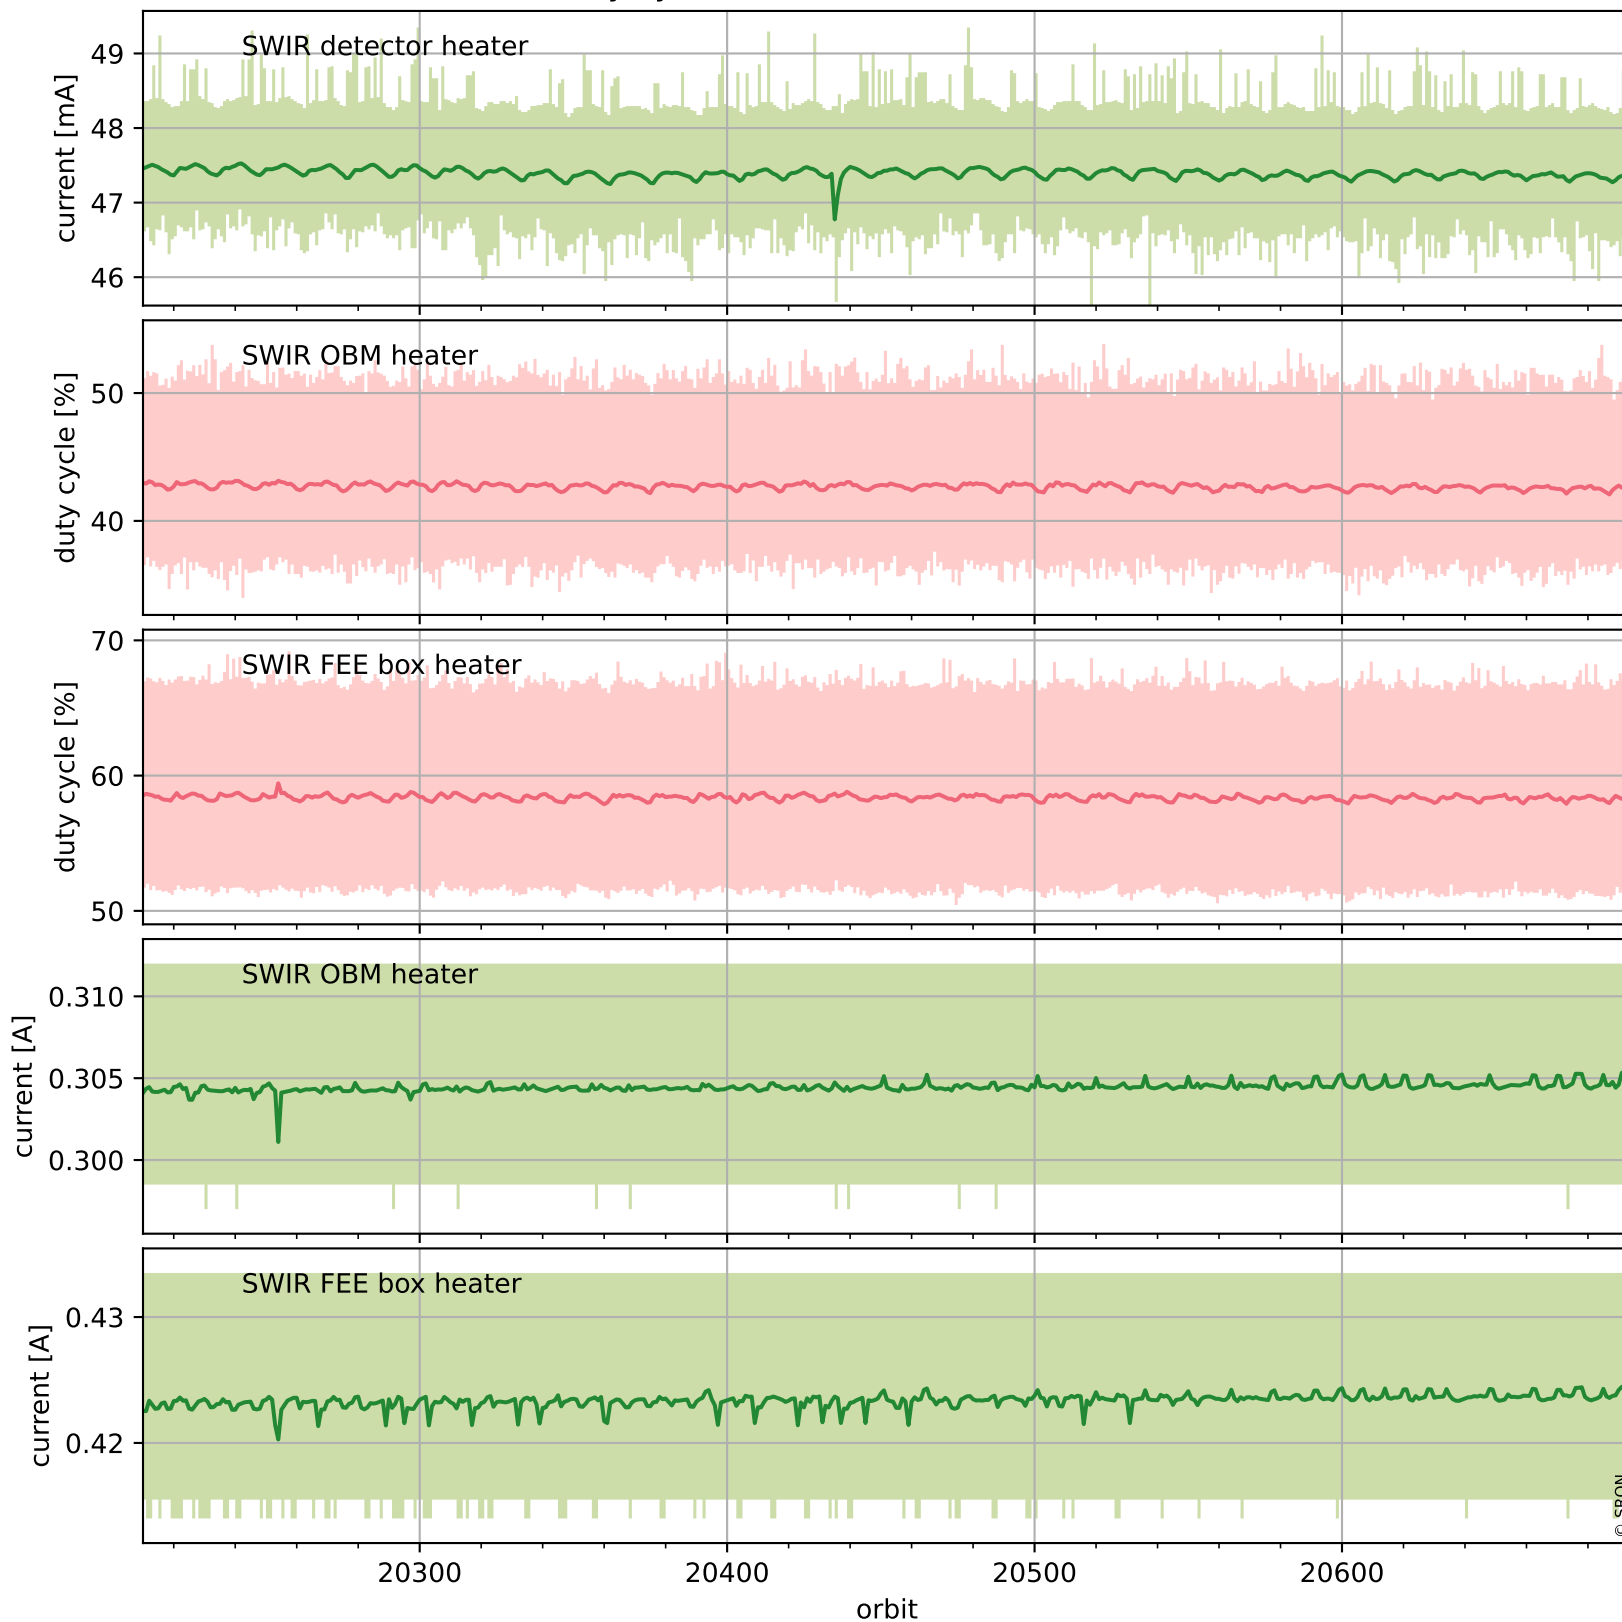

Tropomi SWIR housekeeping data

orbits : [20680, 20694]
coverage : 2021-10-10 / 2021-10-11
created : 2023-08-21T09:18:34

Temperature of sensors relevant for SWIR (one day)

Tropomi SWIR housekeeping data

orbits : [20210, 20694]
coverage : 2021-09-06 / 2021-10-11
created : 2023-08-21T09:18:35

Temperature of sensors relevant for SWIR (last month)

Tropomi SWIR housekeeping data

orbits : [20680, 20694]
coverage : 2021-10-10 / 2021-10-11
created : 2023-08-21T09:18:35

Current and duty cycle of 3 heaters relevant for SWIR (one day)

Tropomi SWIR housekeeping data

orbits : [20210, 20694]
coverage : 2021-09-06 / 2021-10-11
created : 2023-08-21T09:18:36

Current and duty cycle of 3 heaters relevant for SWIR (last month)

Tropomi SWIR housekeeping data

orbits : [20680, 20694]
coverage : 2021-10-10 / 2021-10-11
created : 2023-08-21T09:18:36

Temperature of sensors at the SWIR front-end electronics (one day)

Tropomi SWIR housekeeping data

orbits : [20210, 20694]
coverage : 2021-09-06 / 2021-10-11
created : 2023-08-21T09:18:36