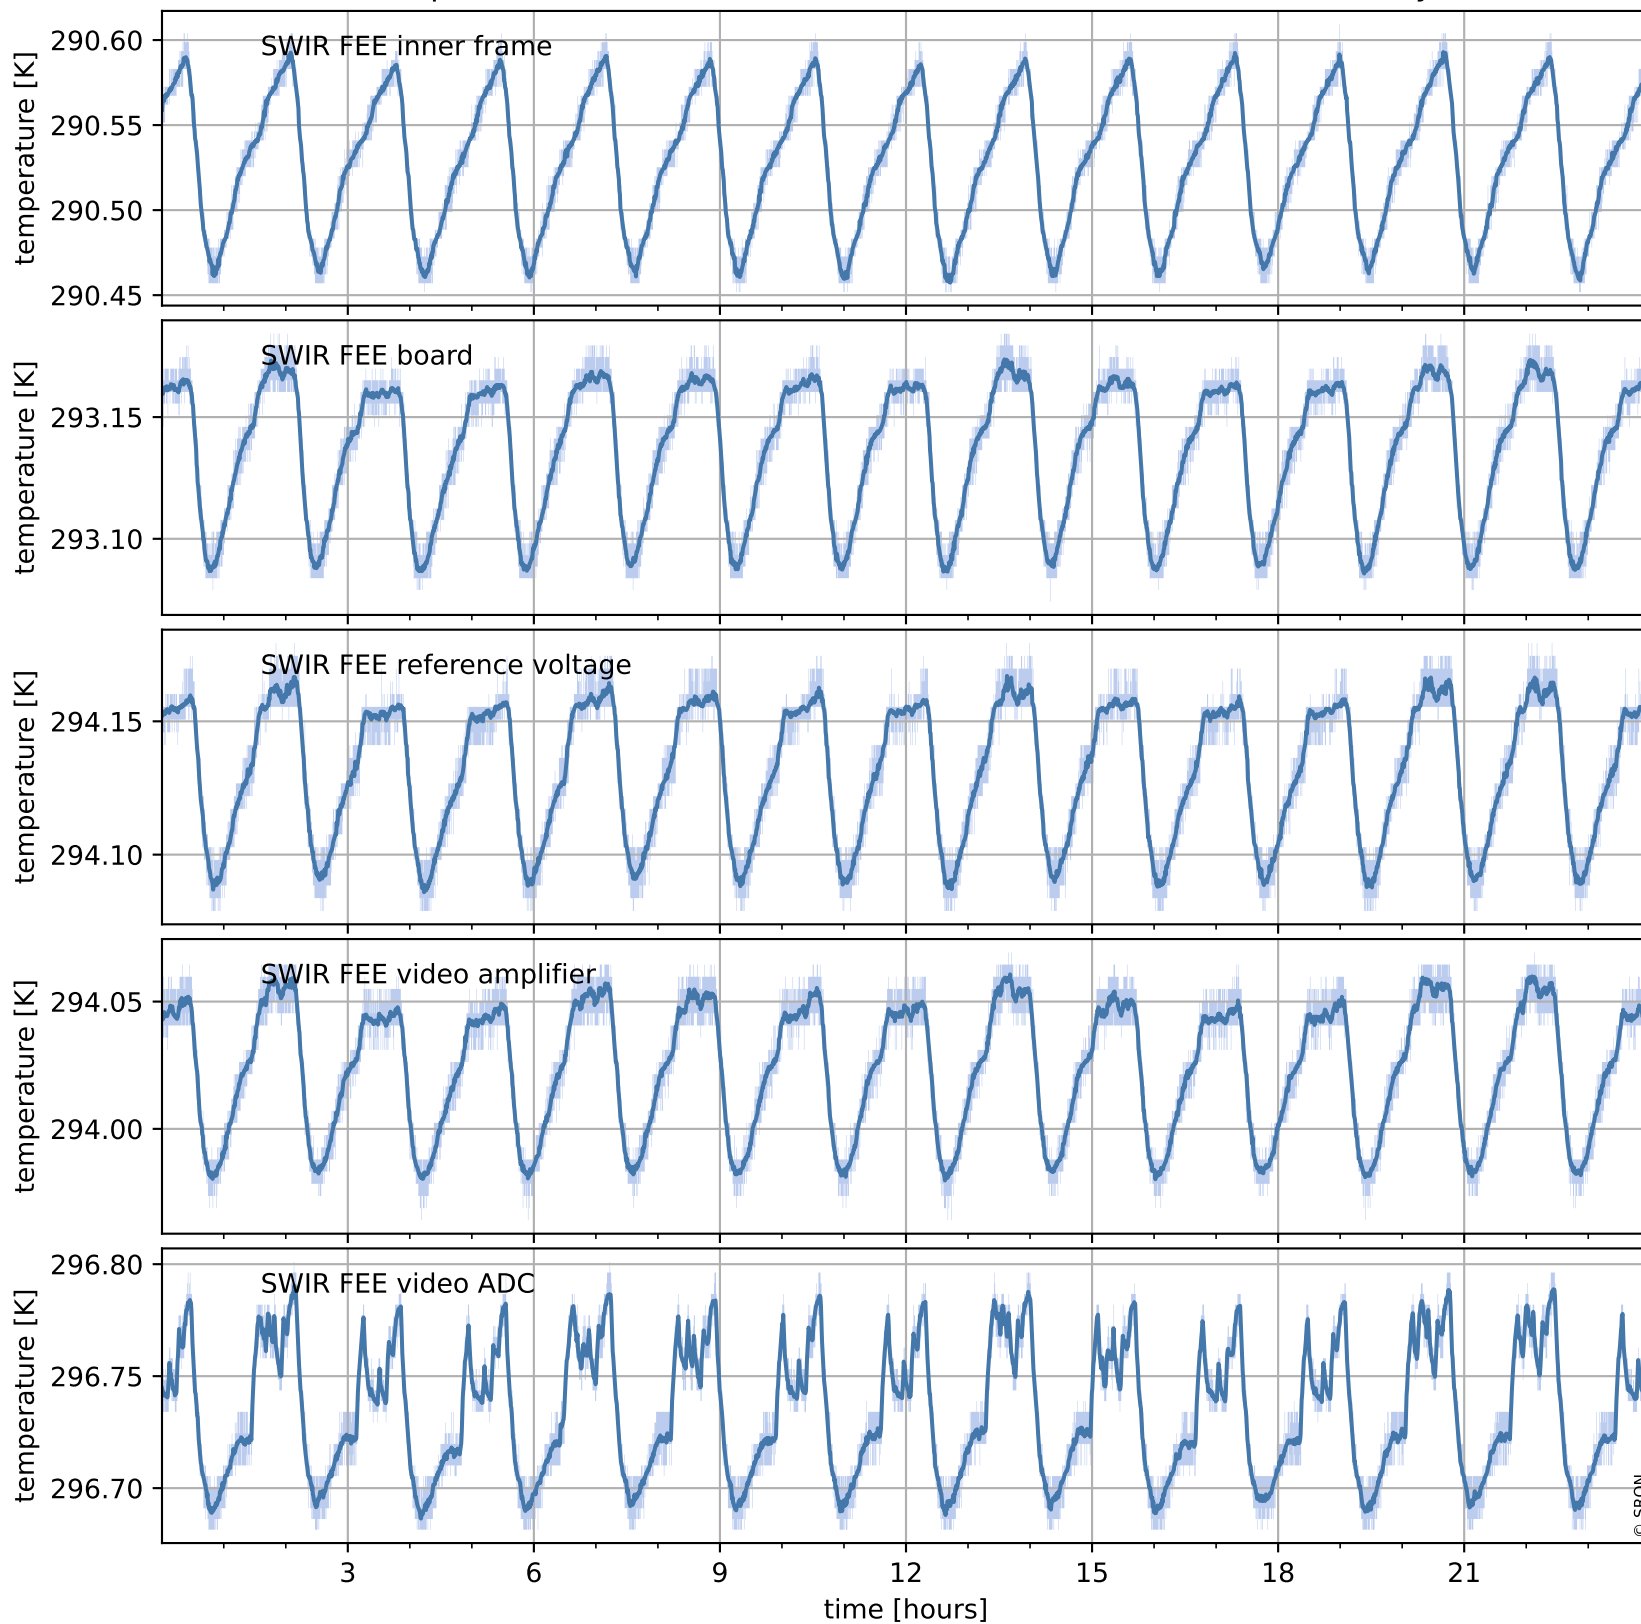

Tropomi SWIR housekeeping data

orbits : [20680, 20694]
coverage : 2021-10-10 / 2021-10-11
created : 2023-08-21T09:18:34

Temperature of sensors relevant for SWIR (one day)

Tropomi SWIR housekeeping data

orbits : [20210, 20694]
coverage : 2021-09-06 / 2021-10-11
created : 2023-08-21T09:18:35

Temperature of sensors relevant for SWIR (last month)

Tropomi SWIR housekeeping data

orbits : [20680, 20694]
coverage : 2021-10-10 / 2021-10-11
created : 2023-08-21T09:18:35

Current and duty cycle of 3 heaters relevant for SWIR (one day)

Tropomi SWIR housekeeping data

orbits : [20210, 20694]
coverage : 2021-09-06 / 2021-10-11
created : 2023-08-21T09:18:36

Current and duty cycle of 3 heaters relevant for SWIR (last month)

Tropomi SWIR housekeeping data

orbits : [20680, 20694]
coverage : 2021-10-10 / 2021-10-11
created : 2023-08-21T09:18:36

Temperature of sensors at the SWIR front-end electronics (one day)

Tropomi SWIR housekeeping data

orbits : [20210, 20694]
coverage : 2021-09-06 / 2021-10-11
created : 2023-08-21T09:18:36