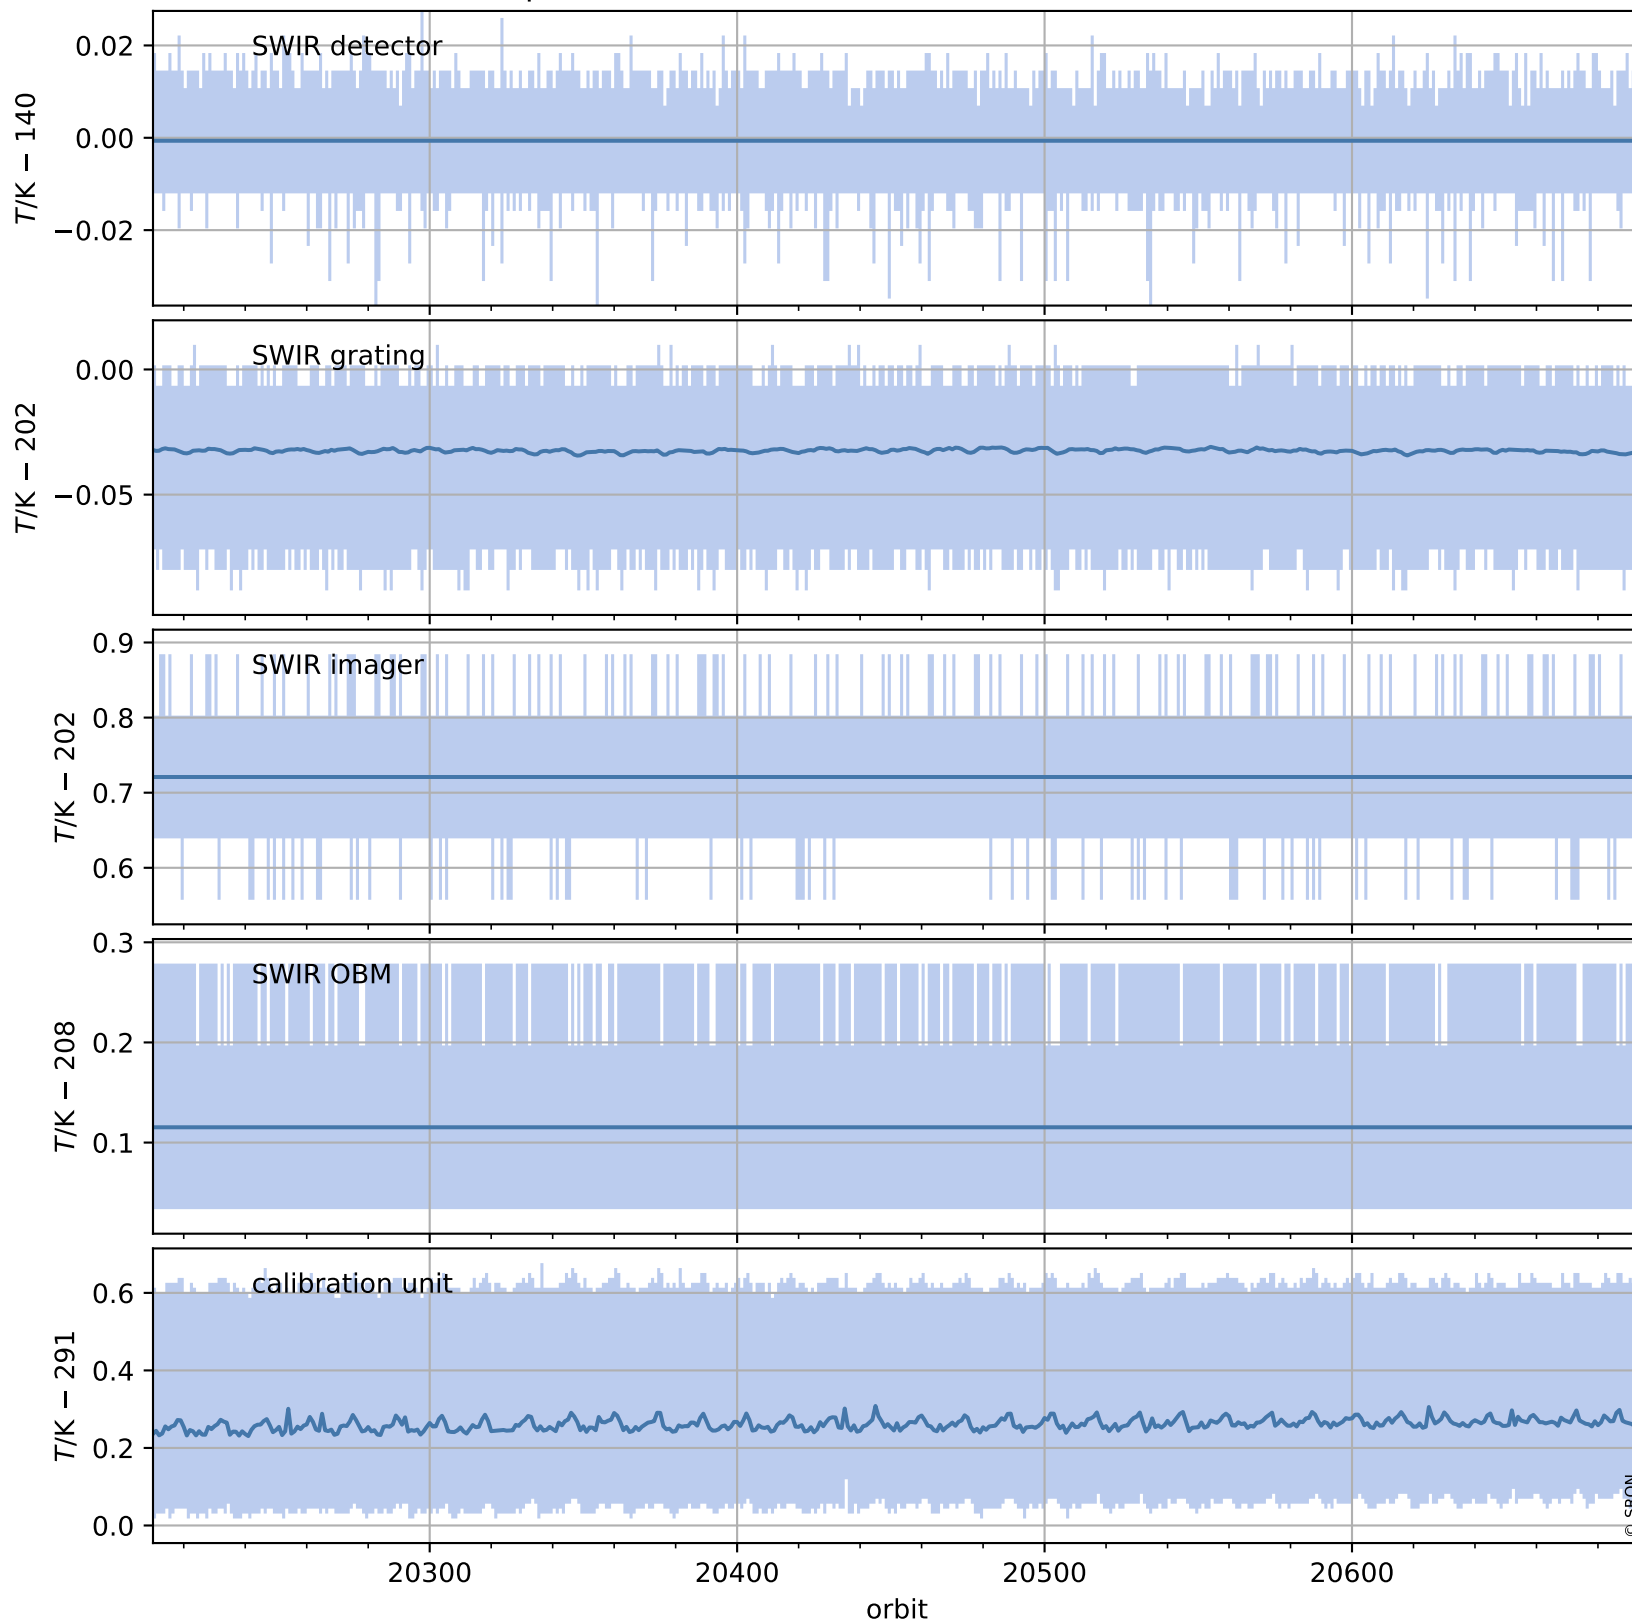

Tropomi SWIR housekeeping data

orbits : [20680, 20694]
coverage : 2021-10-10 / 2021-10-11
created : 2023-08-21T09:18:34

Temperature of sensors relevant for SWIR (one day)

Tropomi SWIR housekeeping data

orbits : [20210, 20694]
coverage : 2021-09-06 / 2021-10-11
created : 2023-08-21T09:18:35

Temperature of sensors relevant for SWIR (last month)

Tropomi SWIR housekeeping data

orbits : [20680, 20694]
coverage : 2021-10-10 / 2021-10-11
created : 2023-08-21T09:18:35

Current and duty cycle of 3 heaters relevant for SWIR (one day)

Tropomi SWIR housekeeping data

orbits : [20210, 20694]
coverage : 2021-09-06 / 2021-10-11
created : 2023-08-21T09:18:36

Current and duty cycle of 3 heaters relevant for SWIR (last month)

Tropomi SWIR housekeeping data

orbits : [20680, 20694]
coverage : 2021-10-10 / 2021-10-11
created : 2023-08-21T09:18:36

Temperature of sensors at the SWIR front-end electronics (one day)

Tropomi SWIR housekeeping data

orbits : [20210, 20694]
coverage : 2021-09-06 / 2021-10-11
created : 2023-08-21T09:18:36