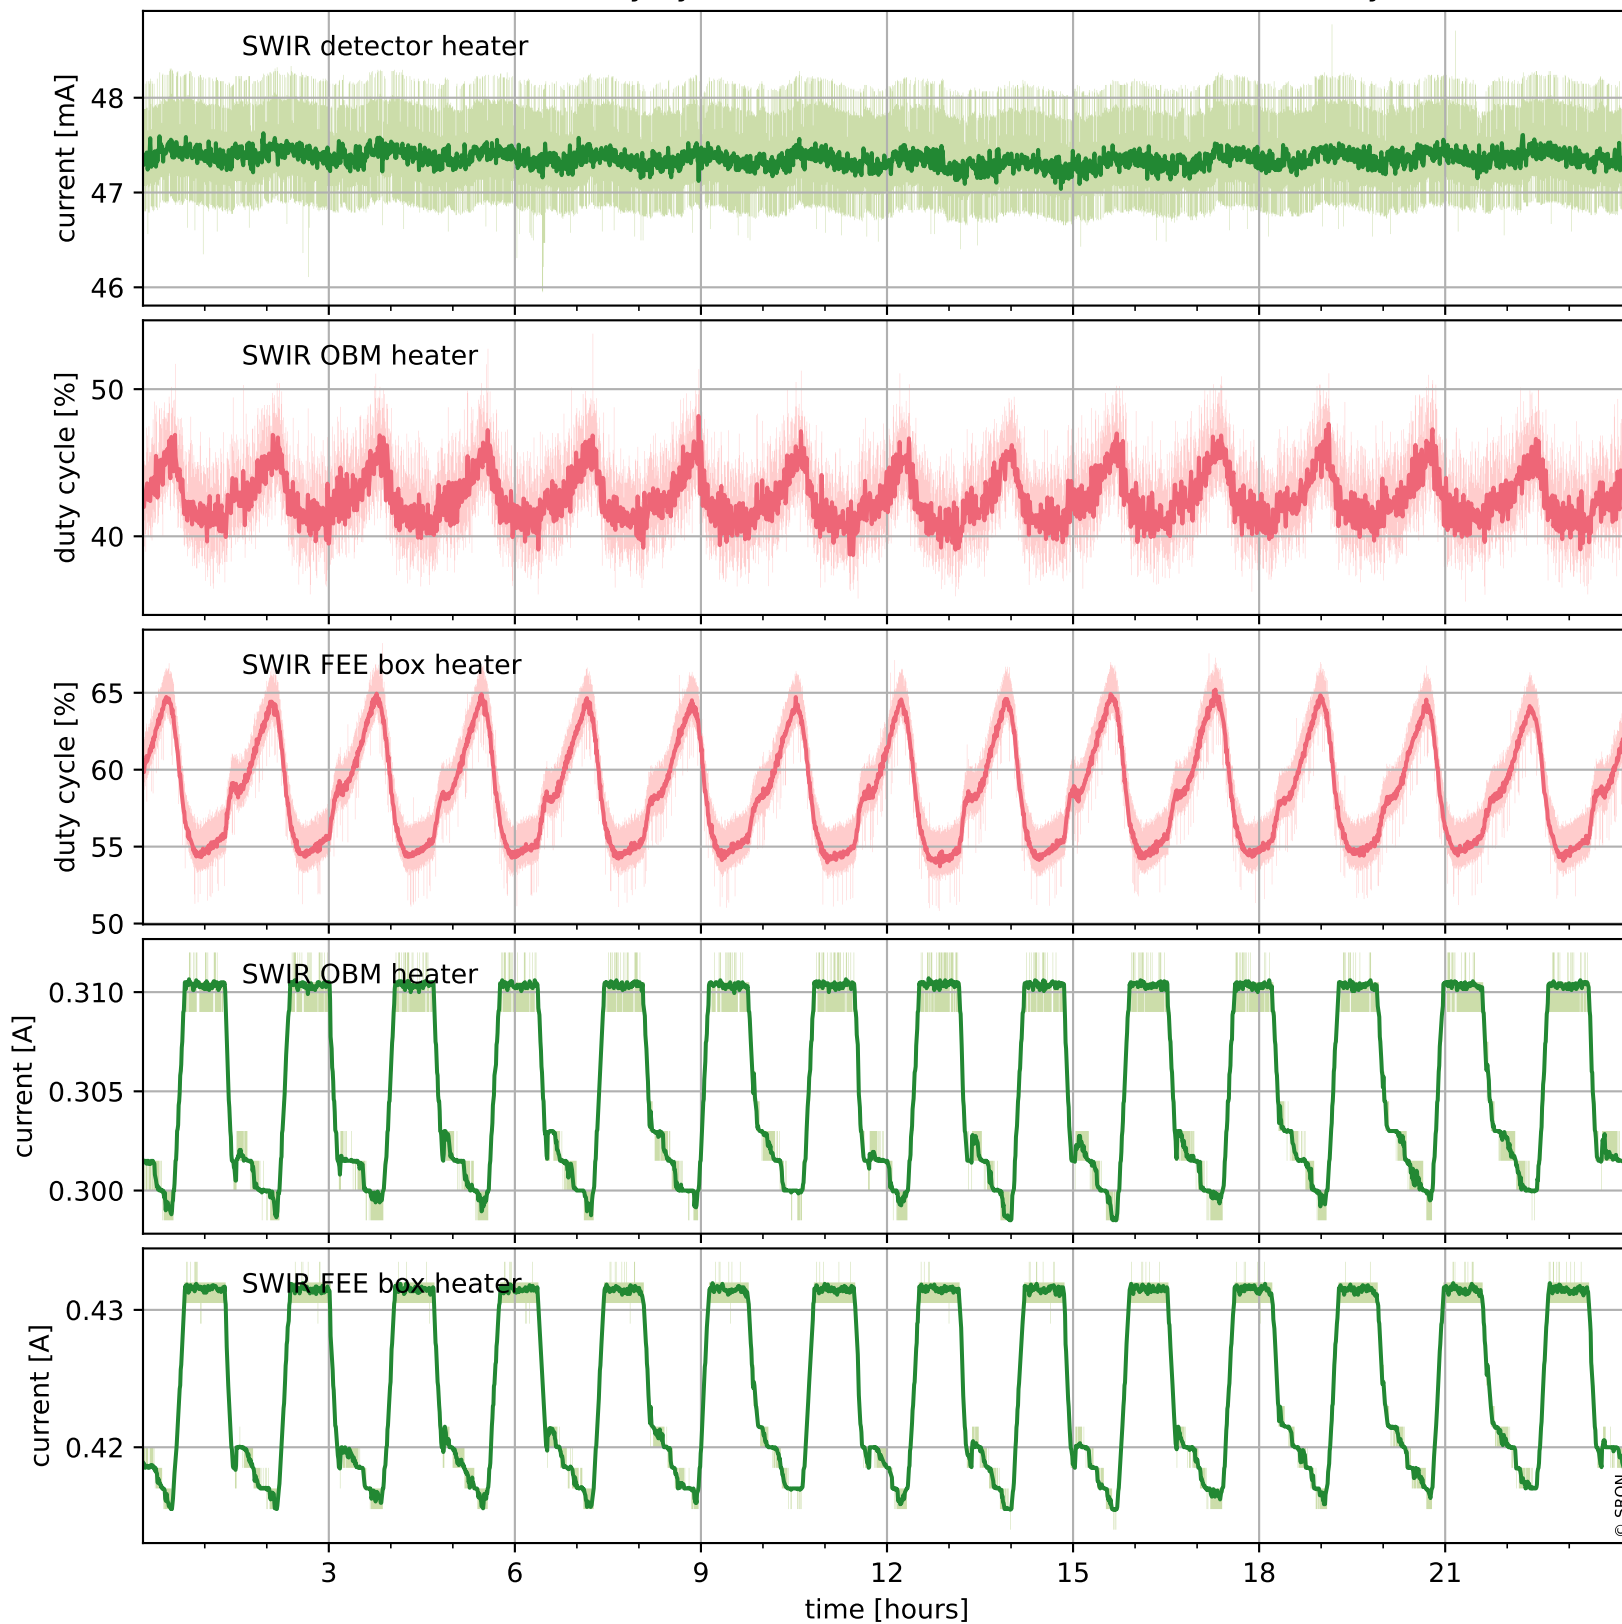

Tropomi SWIR housekeeping data

orbits : [20680, 20694]
coverage : 2021-10-10 / 2021-10-11
created : 2023-08-21T09:18:34

Temperature of sensors relevant for SWIR (one day)

Tropomi SWIR housekeeping data

orbits : [20210, 20694]
coverage : 2021-09-06 / 2021-10-11
created : 2023-08-21T09:18:35

Temperature of sensors relevant for SWIR (last month)

Tropomi SWIR housekeeping data

orbits : [20680, 20694]
coverage : 2021-10-10 / 2021-10-11
created : 2023-08-21T09:18:35

Current and duty cycle of 3 heaters relevant for SWIR (one day)

Tropomi SWIR housekeeping data

orbits : [20210, 20694]
coverage : 2021-09-06 / 2021-10-11
created : 2023-08-21T09:18:36

Current and duty cycle of 3 heaters relevant for SWIR (last month)

Tropomi SWIR housekeeping data

orbits : [20680, 20694]
coverage : 2021-10-10 / 2021-10-11
created : 2023-08-21T09:18:36

Temperature of sensors at the SWIR front-end electronics (one day)

Tropomi SWIR housekeeping data

orbits : [20210, 20694]
coverage : 2021-09-06 / 2021-10-11
created : 2023-08-21T09:18:36