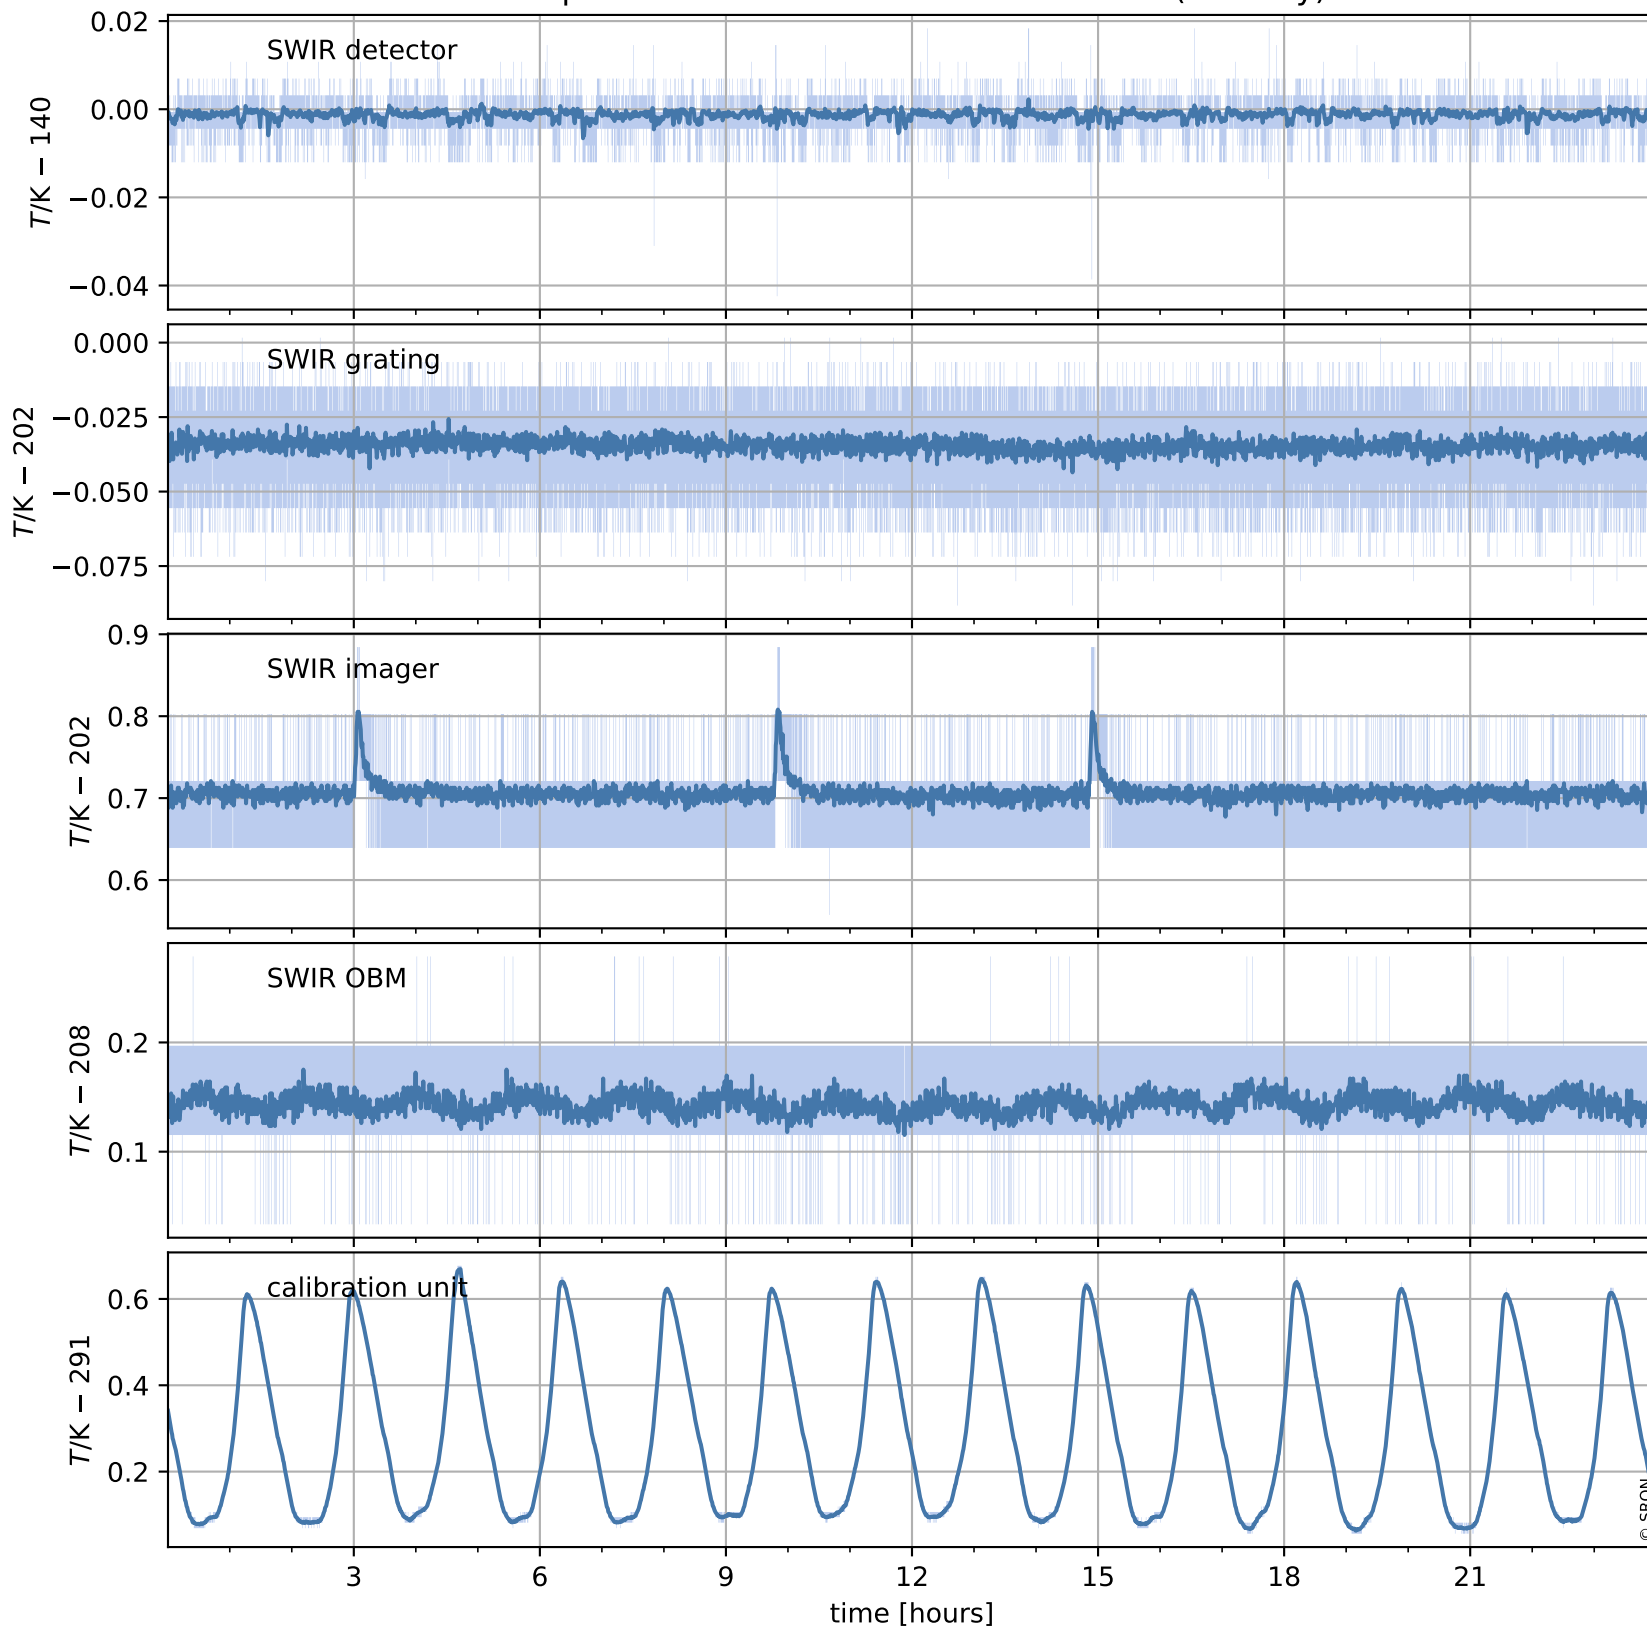

Tropomi SWIR housekeeping data

orbits : [20695, 20708]
coverage : 2021-10-11 / 2021-10-12
created : 2023-08-21T09:18:37

Temperature of sensors relevant for SWIR (one day)

Tropomi SWIR housekeeping data

orbits : [20224, 20708]
coverage : 2021-09-07 / 2021-10-12
created : 2023-08-21T09:18:37

Temperature of sensors relevant for SWIR (last month)

Tropomi SWIR housekeeping data

orbits : [20695, 20708]
coverage : 2021-10-11 / 2021-10-12
created : 2023-08-21T09:18:38

Current and duty cycle of 3 heaters relevant for SWIR (one day)

Tropomi SWIR housekeeping data

orbits : [20224, 20708]
coverage : 2021-09-07 / 2021-10-12
created : 2023-08-21T09:18:38

Current and duty cycle of 3 heaters relevant for SWIR (last month)

Tropomi SWIR housekeeping data