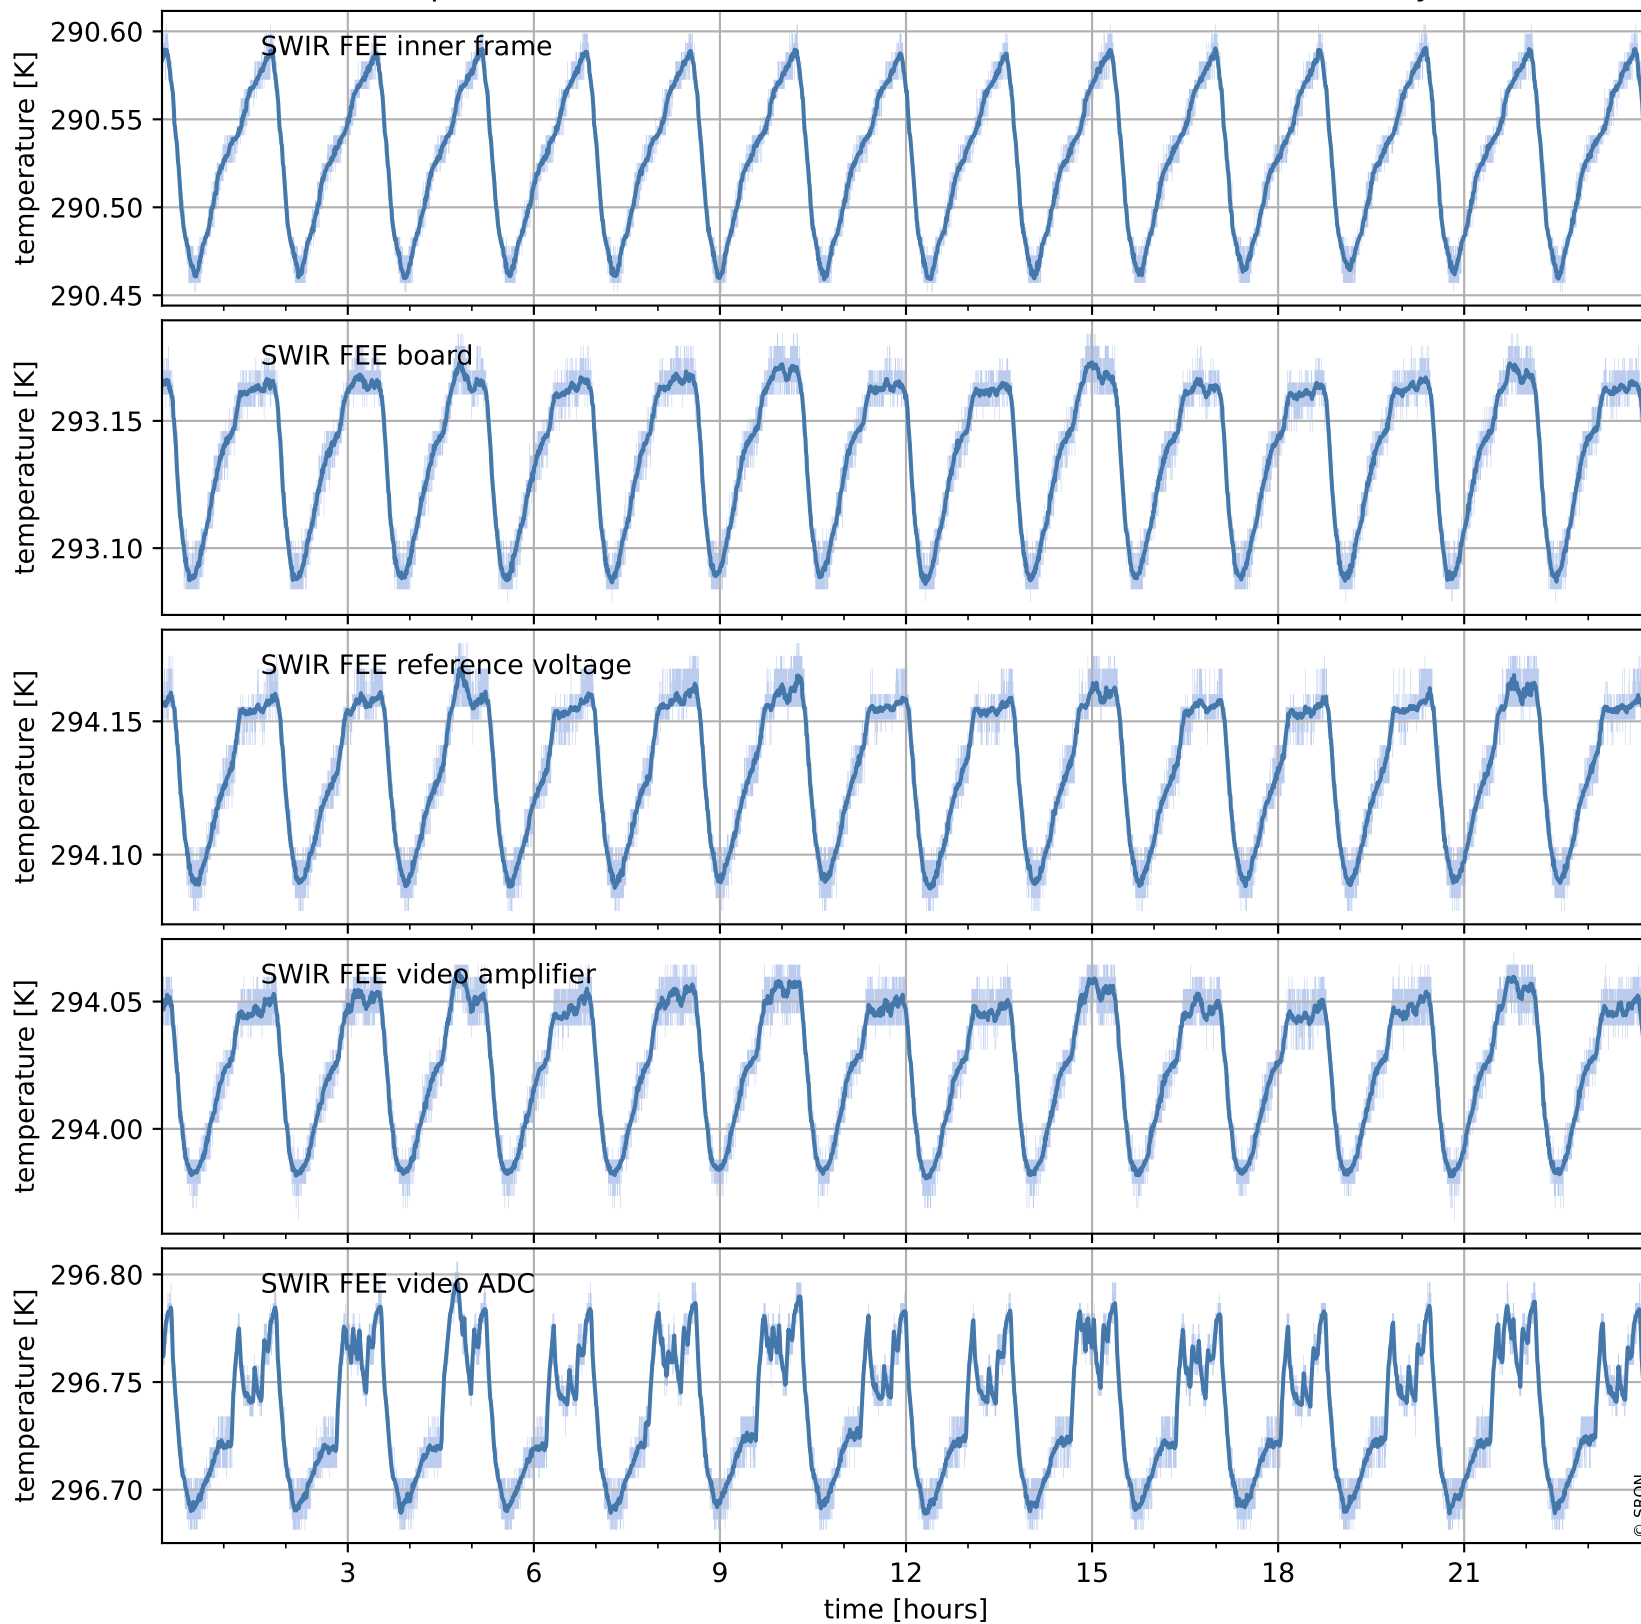

Tropomi SWIR housekeeping data

orbits : [20695, 20708]
coverage : 2021-10-11 / 2021-10-12
created : 2023-08-21T09:18:37

Temperature of sensors relevant for SWIR (one day)

Tropomi SWIR housekeeping data

orbits : [20224, 20708]
coverage : 2021-09-07 / 2021-10-12
created : 2023-08-21T09:18:37

Temperature of sensors relevant for SWIR (last month)

Tropomi SWIR housekeeping data

orbits : [20695, 20708]
coverage : 2021-10-11 / 2021-10-12
created : 2023-08-21T09:18:38

Current and duty cycle of 3 heaters relevant for SWIR (one day)

Tropomi SWIR housekeeping data

orbits : [20224, 20708]
coverage : 2021-09-07 / 2021-10-12
created : 2023-08-21T09:18:38

Current and duty cycle of 3 heaters relevant for SWIR (last month)

Tropomi SWIR housekeeping data

orbits : [20695, 20708]
coverage : 2021-10-11 / 2021-10-12
created : 2023-08-21T09:18:38

Temperature of sensors at the SWIR front-end electronics (one day)

Tropomi SWIR housekeeping data

orbits : [20224, 20708]
coverage : 2021-09-07 / 2021-10-12
created : 2023-08-21T09:18:39