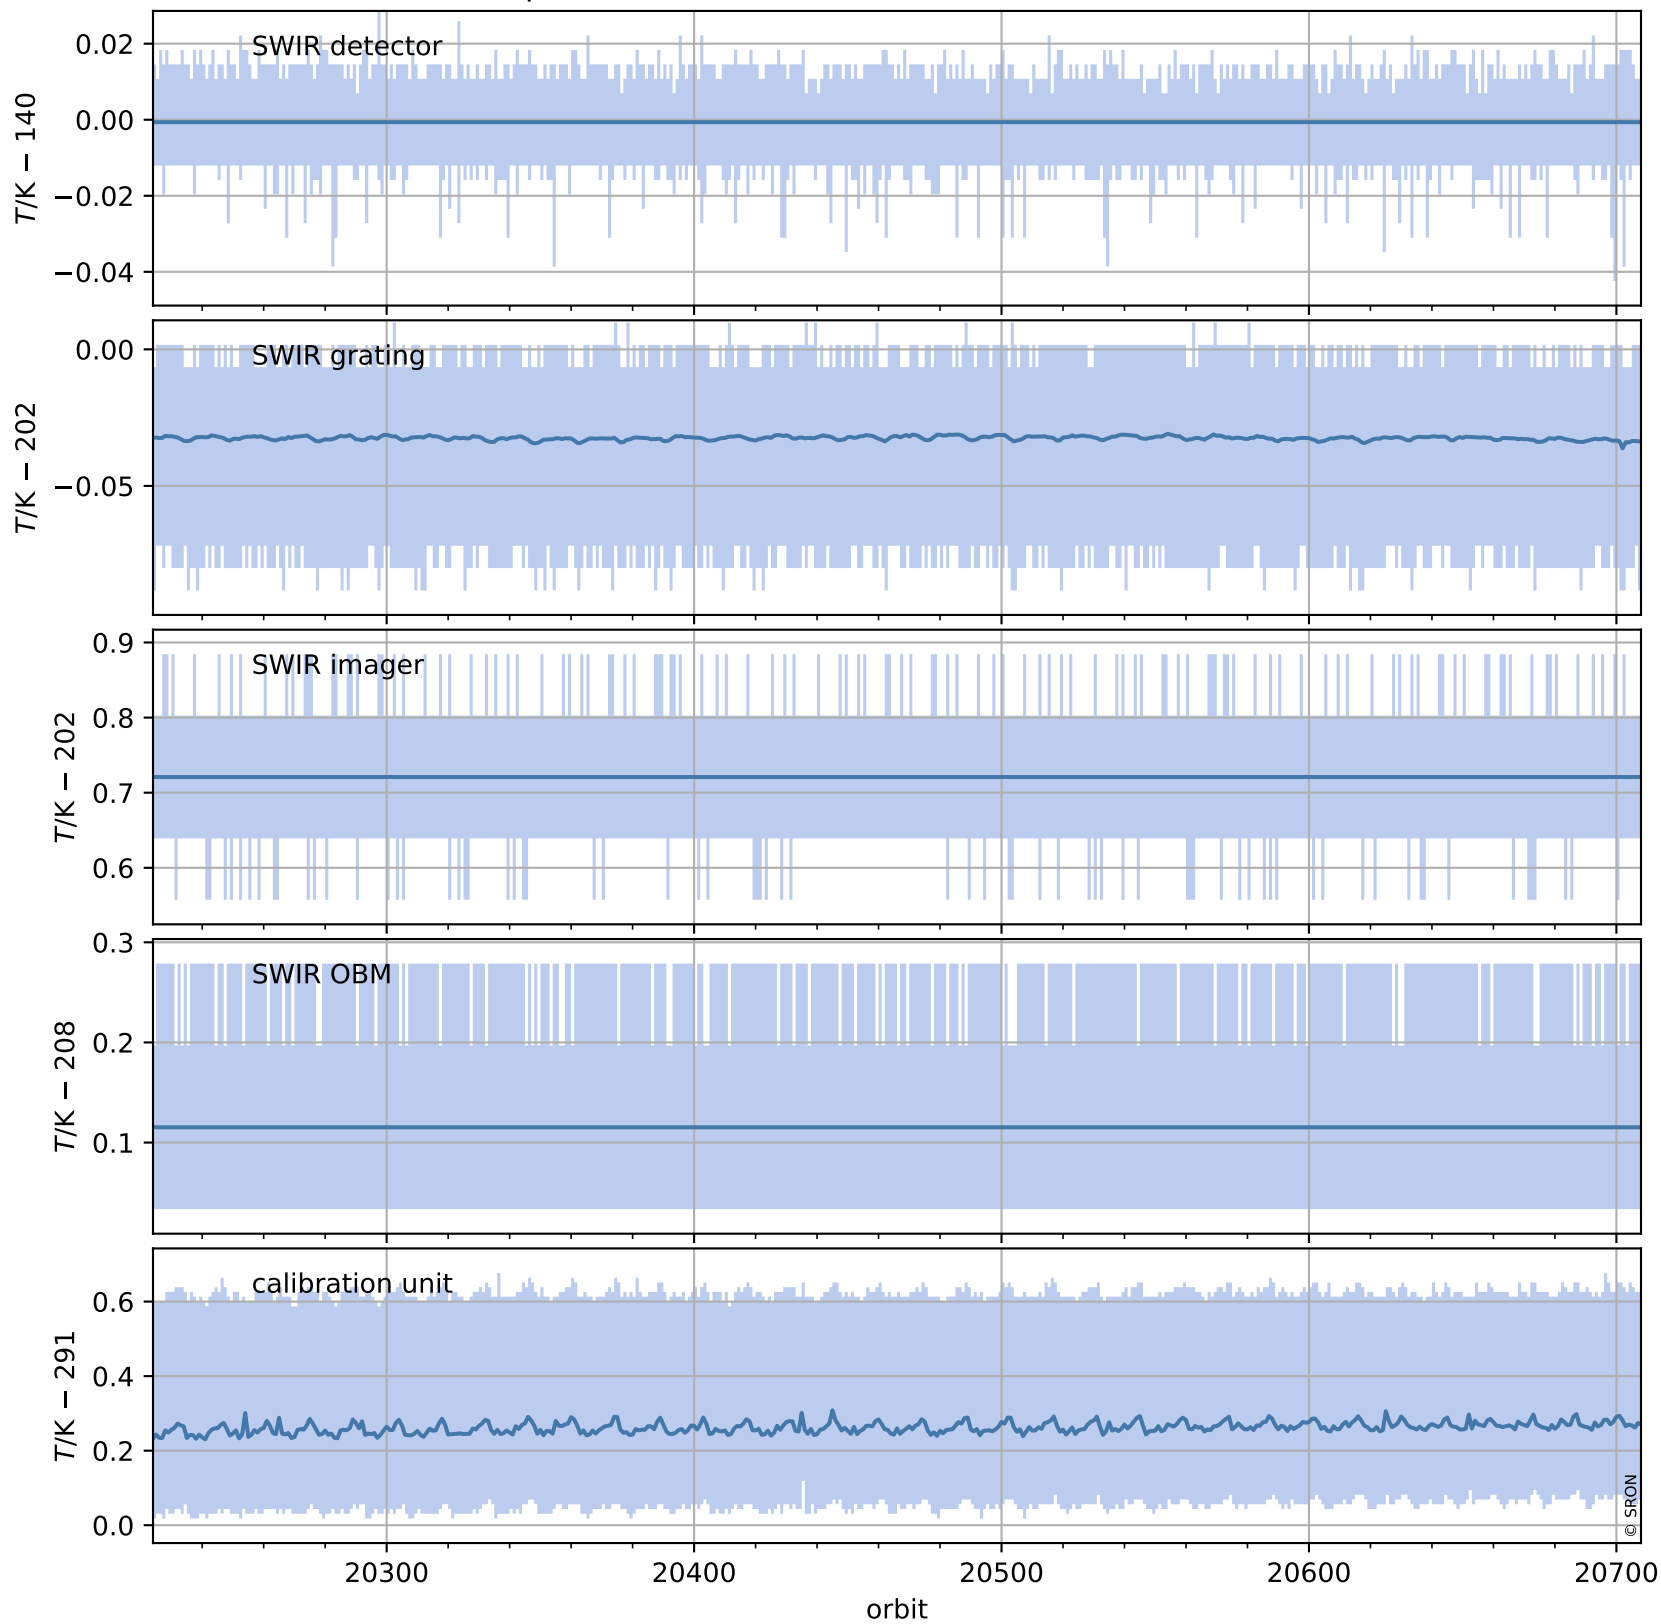

Tropomi SWIR housekeeping data

orbits : [20695, 20708]
coverage : 2021-10-11 / 2021-10-12
created : 2023-08-21T09:18:37

Temperature of sensors relevant for SWIR (one day)

Tropomi SWIR housekeeping data

orbits : [20224, 20708]
coverage : 2021-09-07 / 2021-10-12
created : 2023-08-21T09:18:37

Temperature of sensors relevant for SWIR (last month)

Tropomi SWIR housekeeping data

orbits : [20695, 20708]
coverage : 2021-10-11 / 2021-10-12
created : 2023-08-21T09:18:38

Current and duty cycle of 3 heaters relevant for SWIR (one day)

Tropomi SWIR housekeeping data

orbits : [20224, 20708]
coverage : 2021-09-07 / 2021-10-12
created : 2023-08-21T09:18:38

Current and duty cycle of 3 heaters relevant for SWIR (last month)

Tropomi SWIR housekeeping data

orbits : [20695, 20708]
coverage : 2021-10-11 / 2021-10-12
created : 2023-08-21T09:18:38

Temperature of sensors at the SWIR front-end electronics (one day)

Tropomi SWIR housekeeping data

orbits : [20224, 20708]
coverage : 2021-09-07 / 2021-10-12
created : 2023-08-21T09:18:39