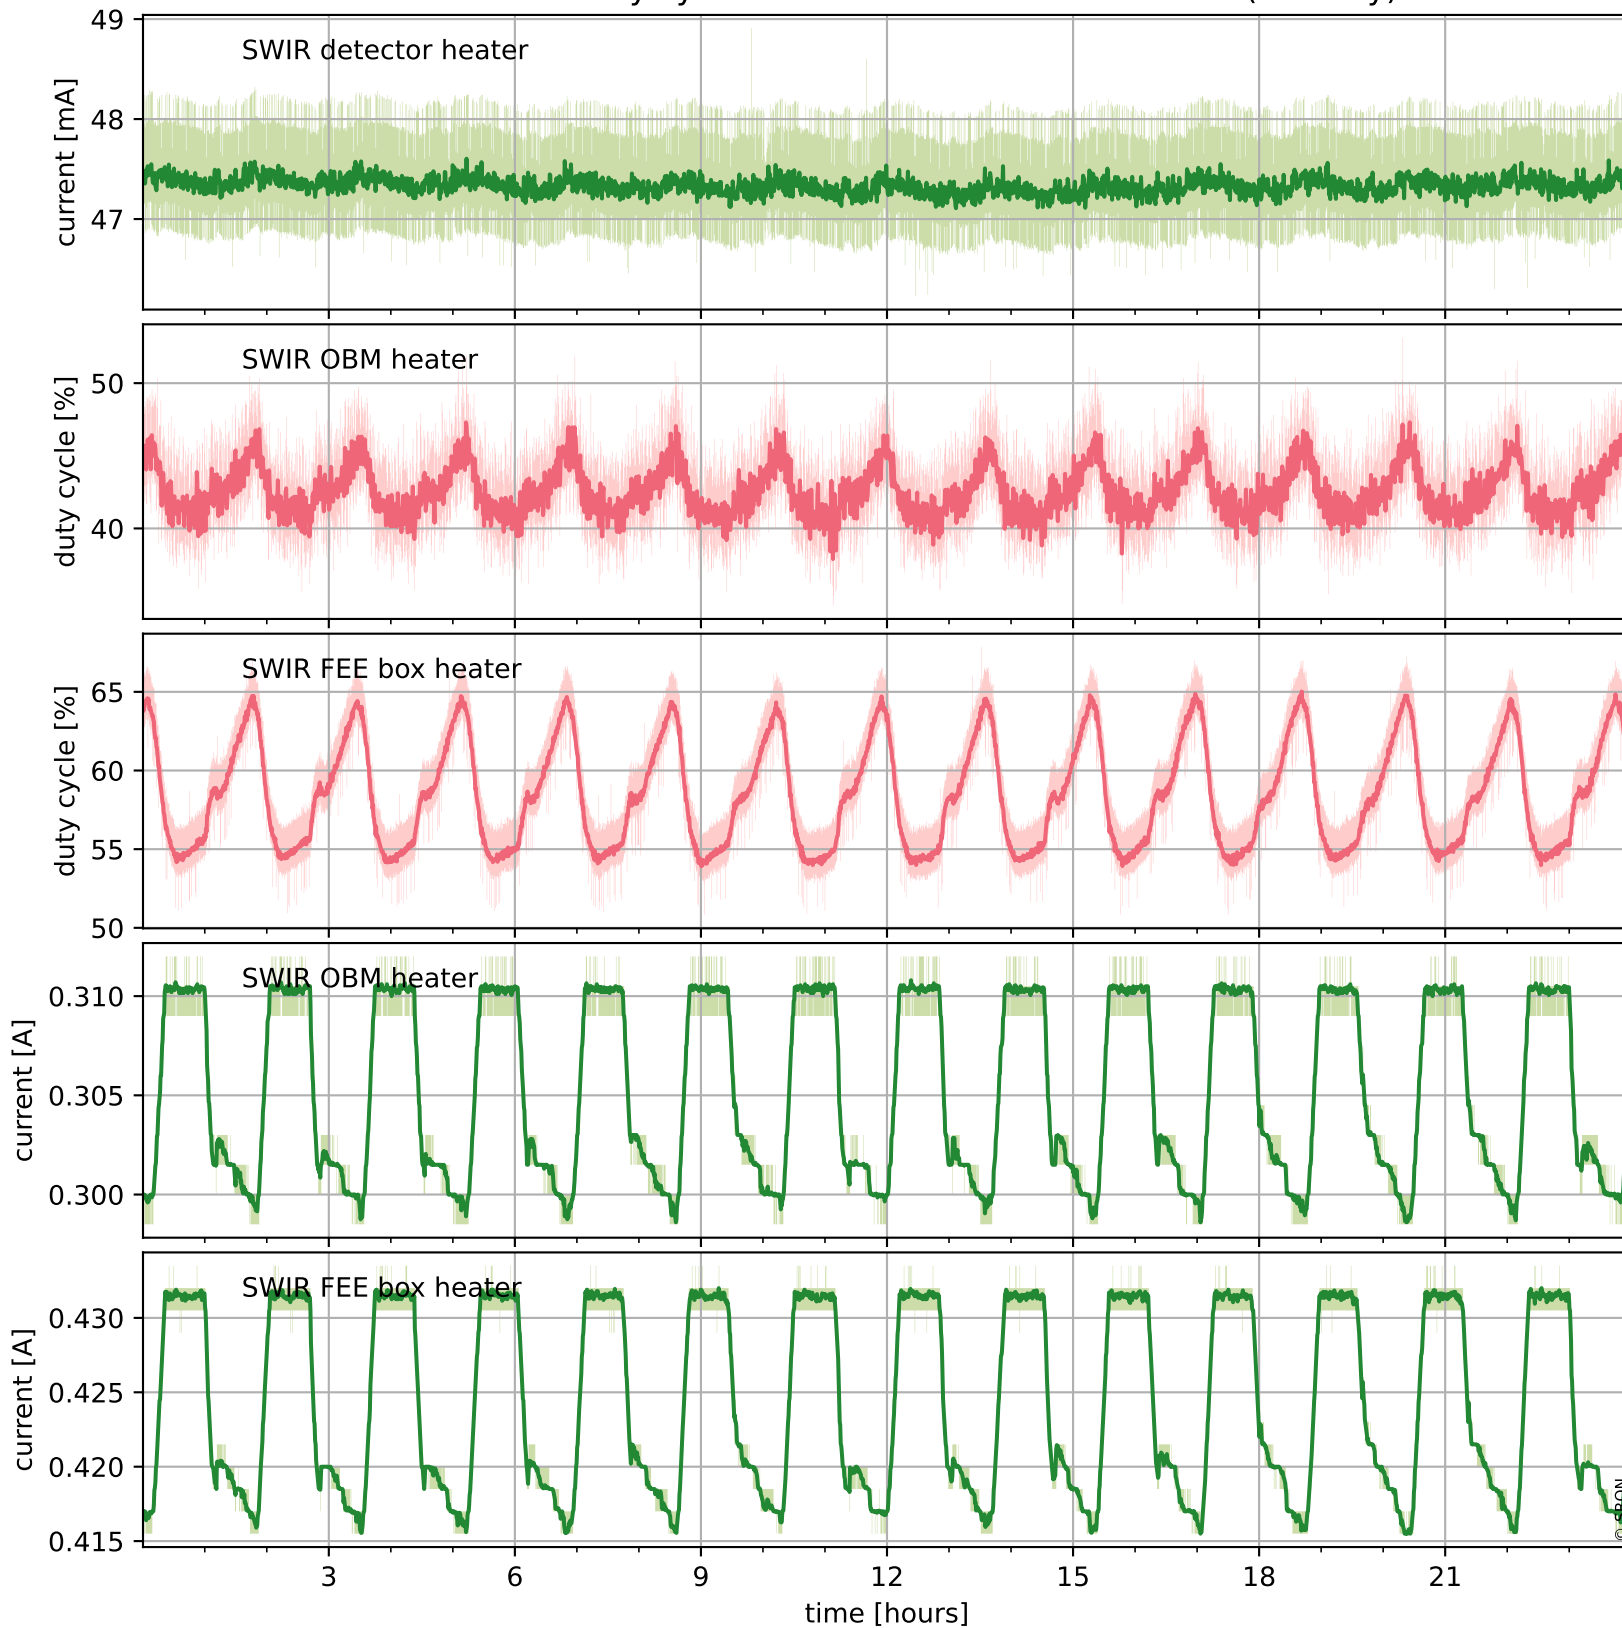

Tropomi SWIR housekeeping data

orbits : [20695, 20708]
coverage : 2021-10-11 / 2021-10-12
created : 2023-08-21T09:18:37

Temperature of sensors relevant for SWIR (one day)

Tropomi SWIR housekeeping data

orbits : [20224, 20708]
coverage : 2021-09-07 / 2021-10-12
created : 2023-08-21T09:18:37

Temperature of sensors relevant for SWIR (last month)

Tropomi SWIR housekeeping data

orbits : [20695, 20708]
coverage : 2021-10-11 / 2021-10-12
created : 2023-08-21T09:18:38

Current and duty cycle of 3 heaters relevant for SWIR (one day)

Tropomi SWIR housekeeping data

orbits : [20224, 20708]
coverage : 2021-09-07 / 2021-10-12
created : 2023-08-21T09:18:38

Current and duty cycle of 3 heaters relevant for SWIR (last month)

Tropomi SWIR housekeeping data

orbits : [20695, 20708]
coverage : 2021-10-11 / 2021-10-12
created : 2023-08-21T09:18:38

Temperature of sensors at the SWIR front-end electronics (one day)

Tropomi SWIR housekeeping data

orbits : [20224, 20708]
coverage : 2021-09-07 / 2021-10-12
created : 2023-08-21T09:18:39