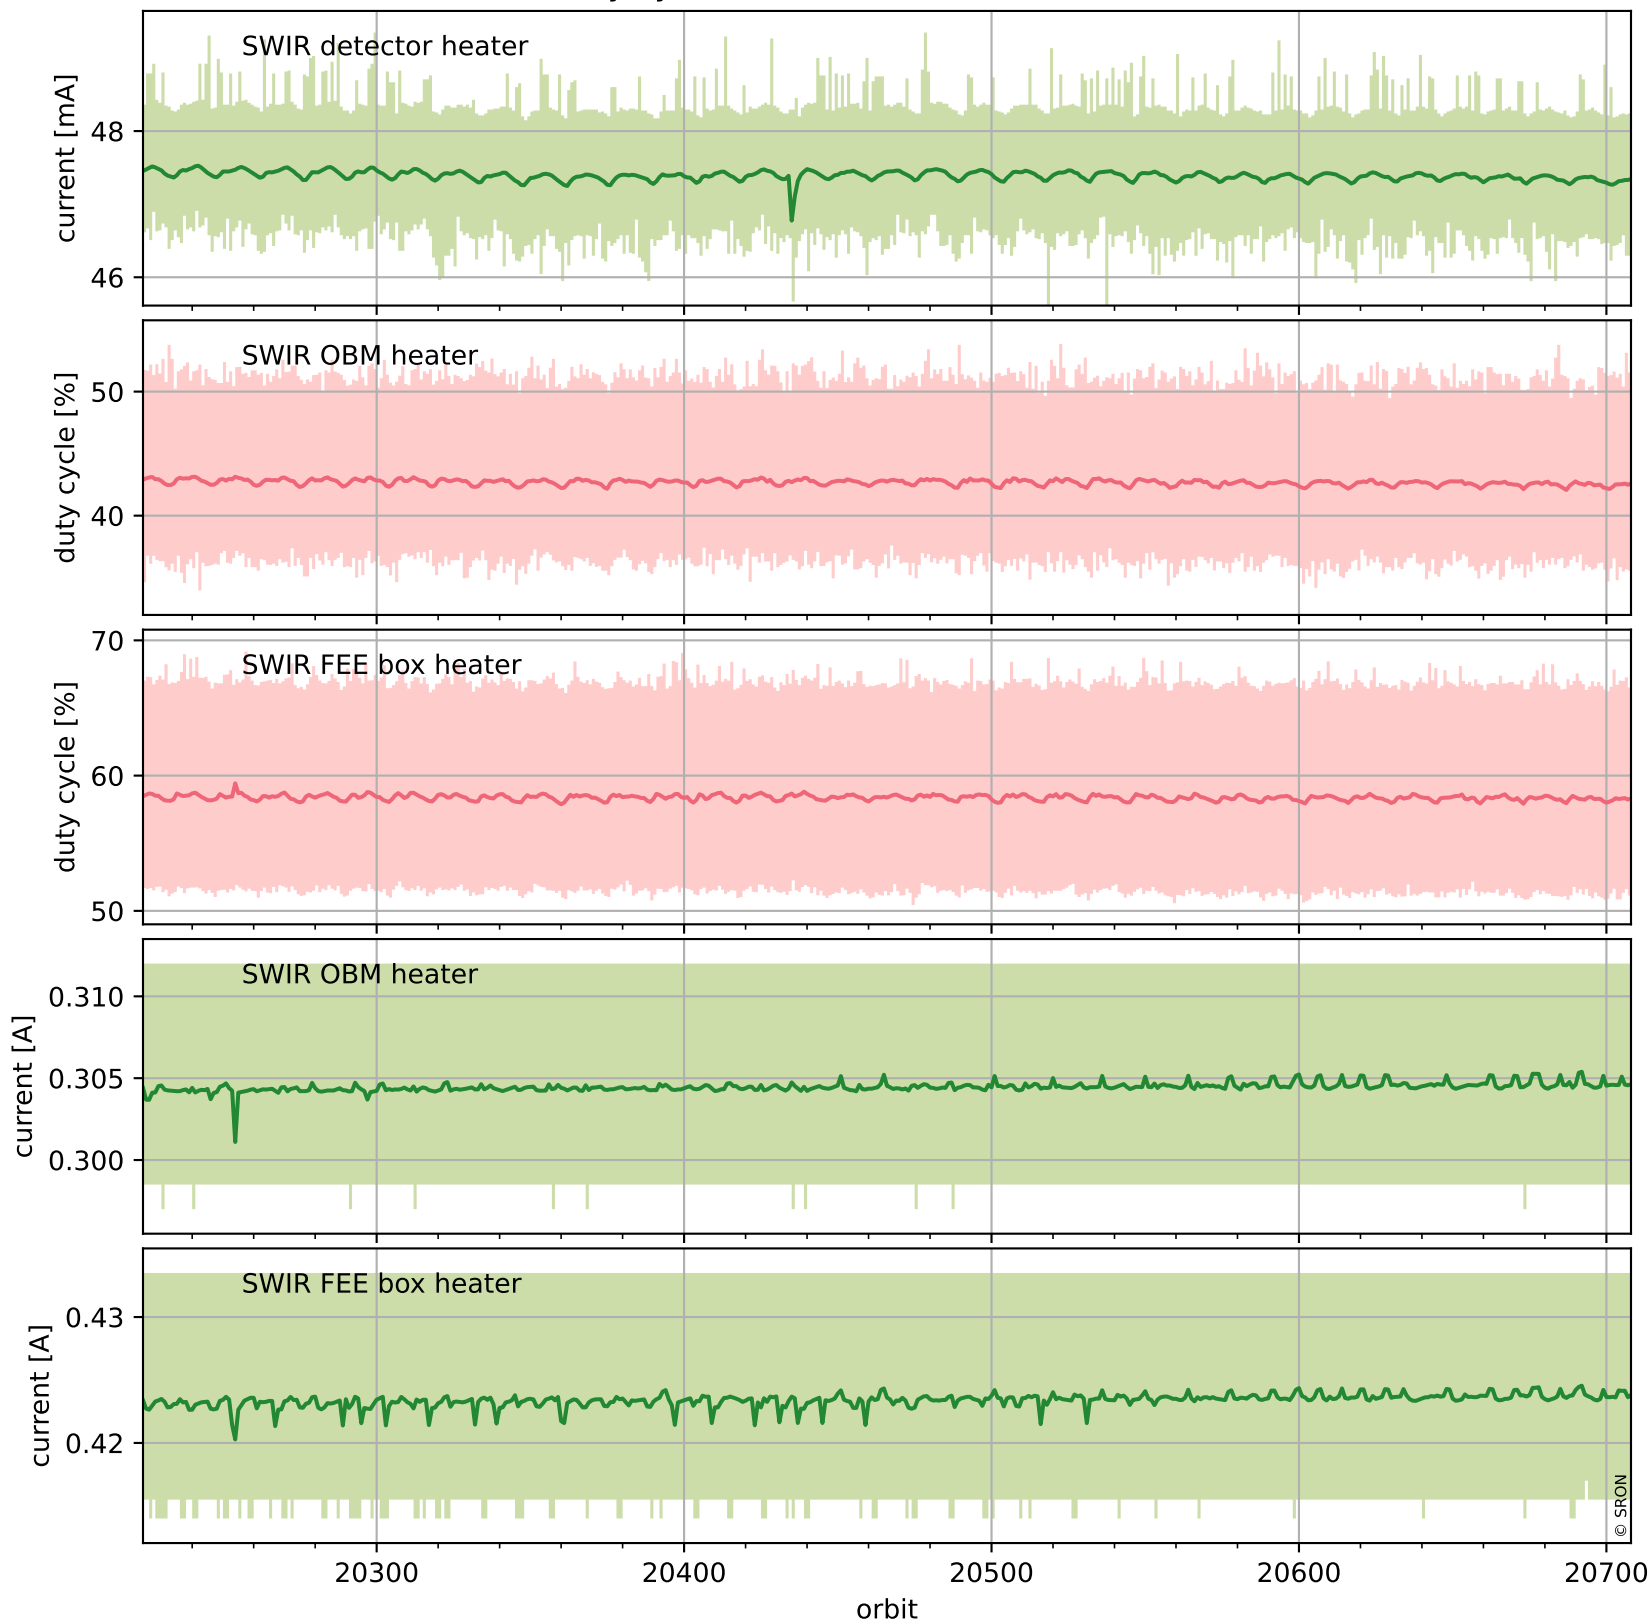

Tropomi SWIR housekeeping data

orbits : [20695, 20708]
coverage : 2021-10-11 / 2021-10-12
created : 2023-08-21T09:18:37

Temperature of sensors relevant for SWIR (one day)

Tropomi SWIR housekeeping data

orbits : [20224, 20708]
coverage : 2021-09-07 / 2021-10-12
created : 2023-08-21T09:18:37

Temperature of sensors relevant for SWIR (last month)

Tropomi SWIR housekeeping data

orbits : [20695, 20708]
coverage : 2021-10-11 / 2021-10-12
created : 2023-08-21T09:18:38

Current and duty cycle of 3 heaters relevant for SWIR (one day)

Tropomi SWIR housekeeping data

orbits : [20224, 20708]
coverage : 2021-09-07 / 2021-10-12
created : 2023-08-21T09:18:38

Current and duty cycle of 3 heaters relevant for SWIR (last month)

Tropomi SWIR housekeeping data

orbits : [20695, 20708]
coverage : 2021-10-11 / 2021-10-12
created : 2023-08-21T09:18:38

Temperature of sensors at the SWIR front-end electronics (one day)

Tropomi SWIR housekeeping data

orbits : [20224, 20708]
coverage : 2021-09-07 / 2021-10-12
created : 2023-08-21T09:18:39