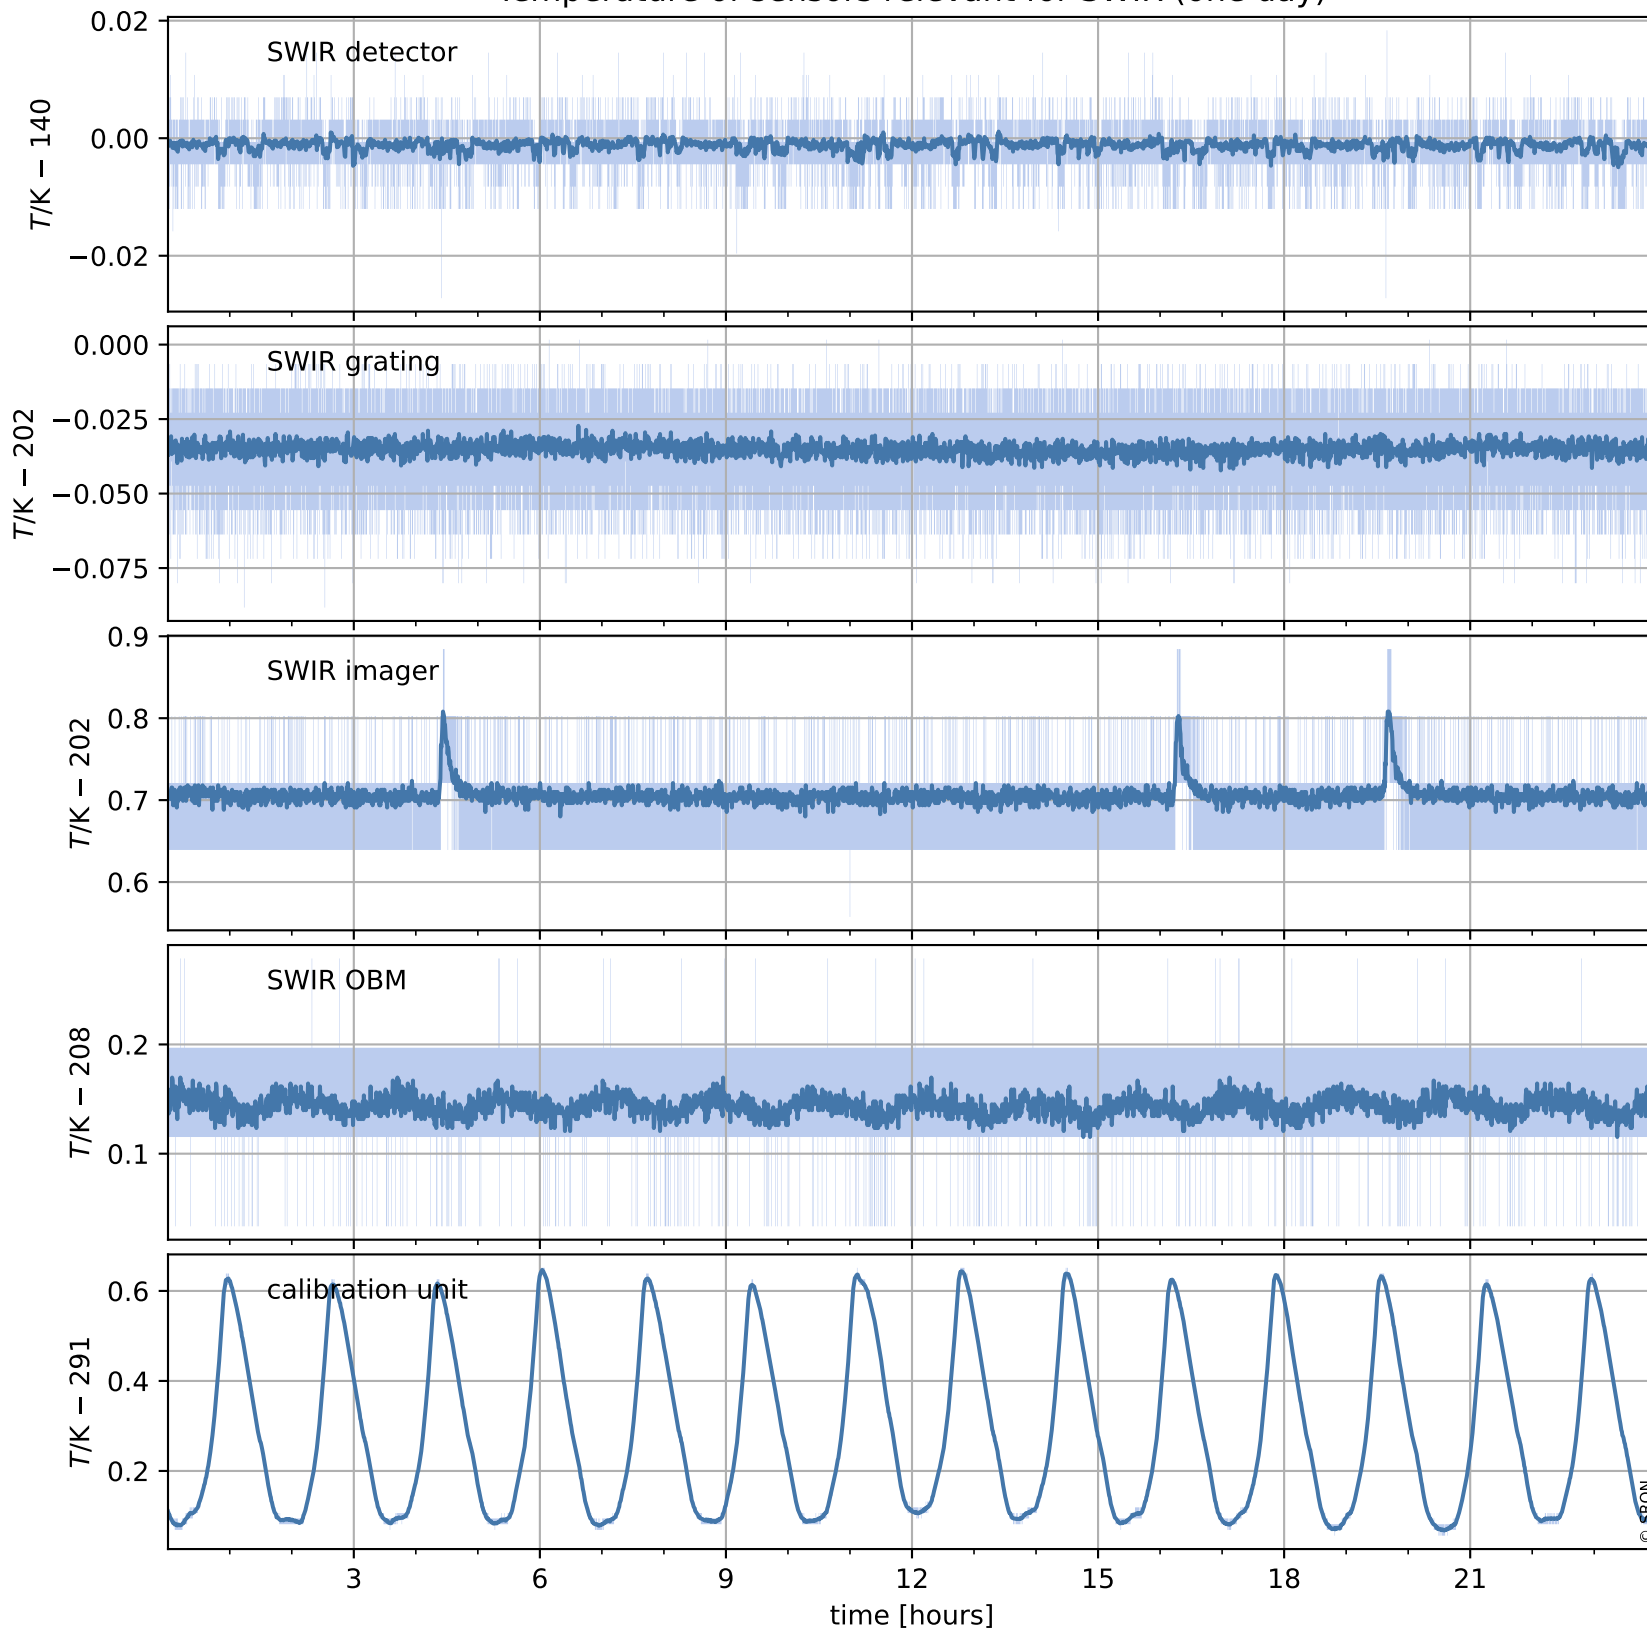

Tropomi SWIR housekeeping data

orbits : [20709, 20722]
coverage : 2021-10-12 / 2021-10-13
created : 2023-08-21T09:18:39

Temperature of sensors relevant for SWIR (one day)

Tropomi SWIR housekeeping data

orbits : [20238, 20722]
coverage : 2021-09-08 / 2021-10-13
created : 2023-08-21T09:18:39

Temperature of sensors relevant for SWIR (last month)

Tropomi SWIR housekeeping data

orbits : [20709, 20722]
coverage : 2021-10-12 / 2021-10-13
created : 2023-08-21T09:18:40

Current and duty cycle of 3 heaters relevant for SWIR (one day)

Tropomi SWIR housekeeping data

orbits : [20238, 20722]
coverage : 2021-09-08 / 2021-10-13
created : 2023-08-21T09:18:40

Current and duty cycle of 3 heaters relevant for SWIR (last month)

Tropomi SWIR housekeeping data

orbits : [20709, 20722]
coverage : 2021-10-12 / 2021-10-13
created : 2023-08-21T09:18:41

Temperature of sensors at the SWIR front-end electronics (one day)

Tropomi SWIR housekeeping data

orbits : [20238, 20722]
coverage : 2021-09-08 / 2021-10-13
created : 2023-08-21T09:18:41