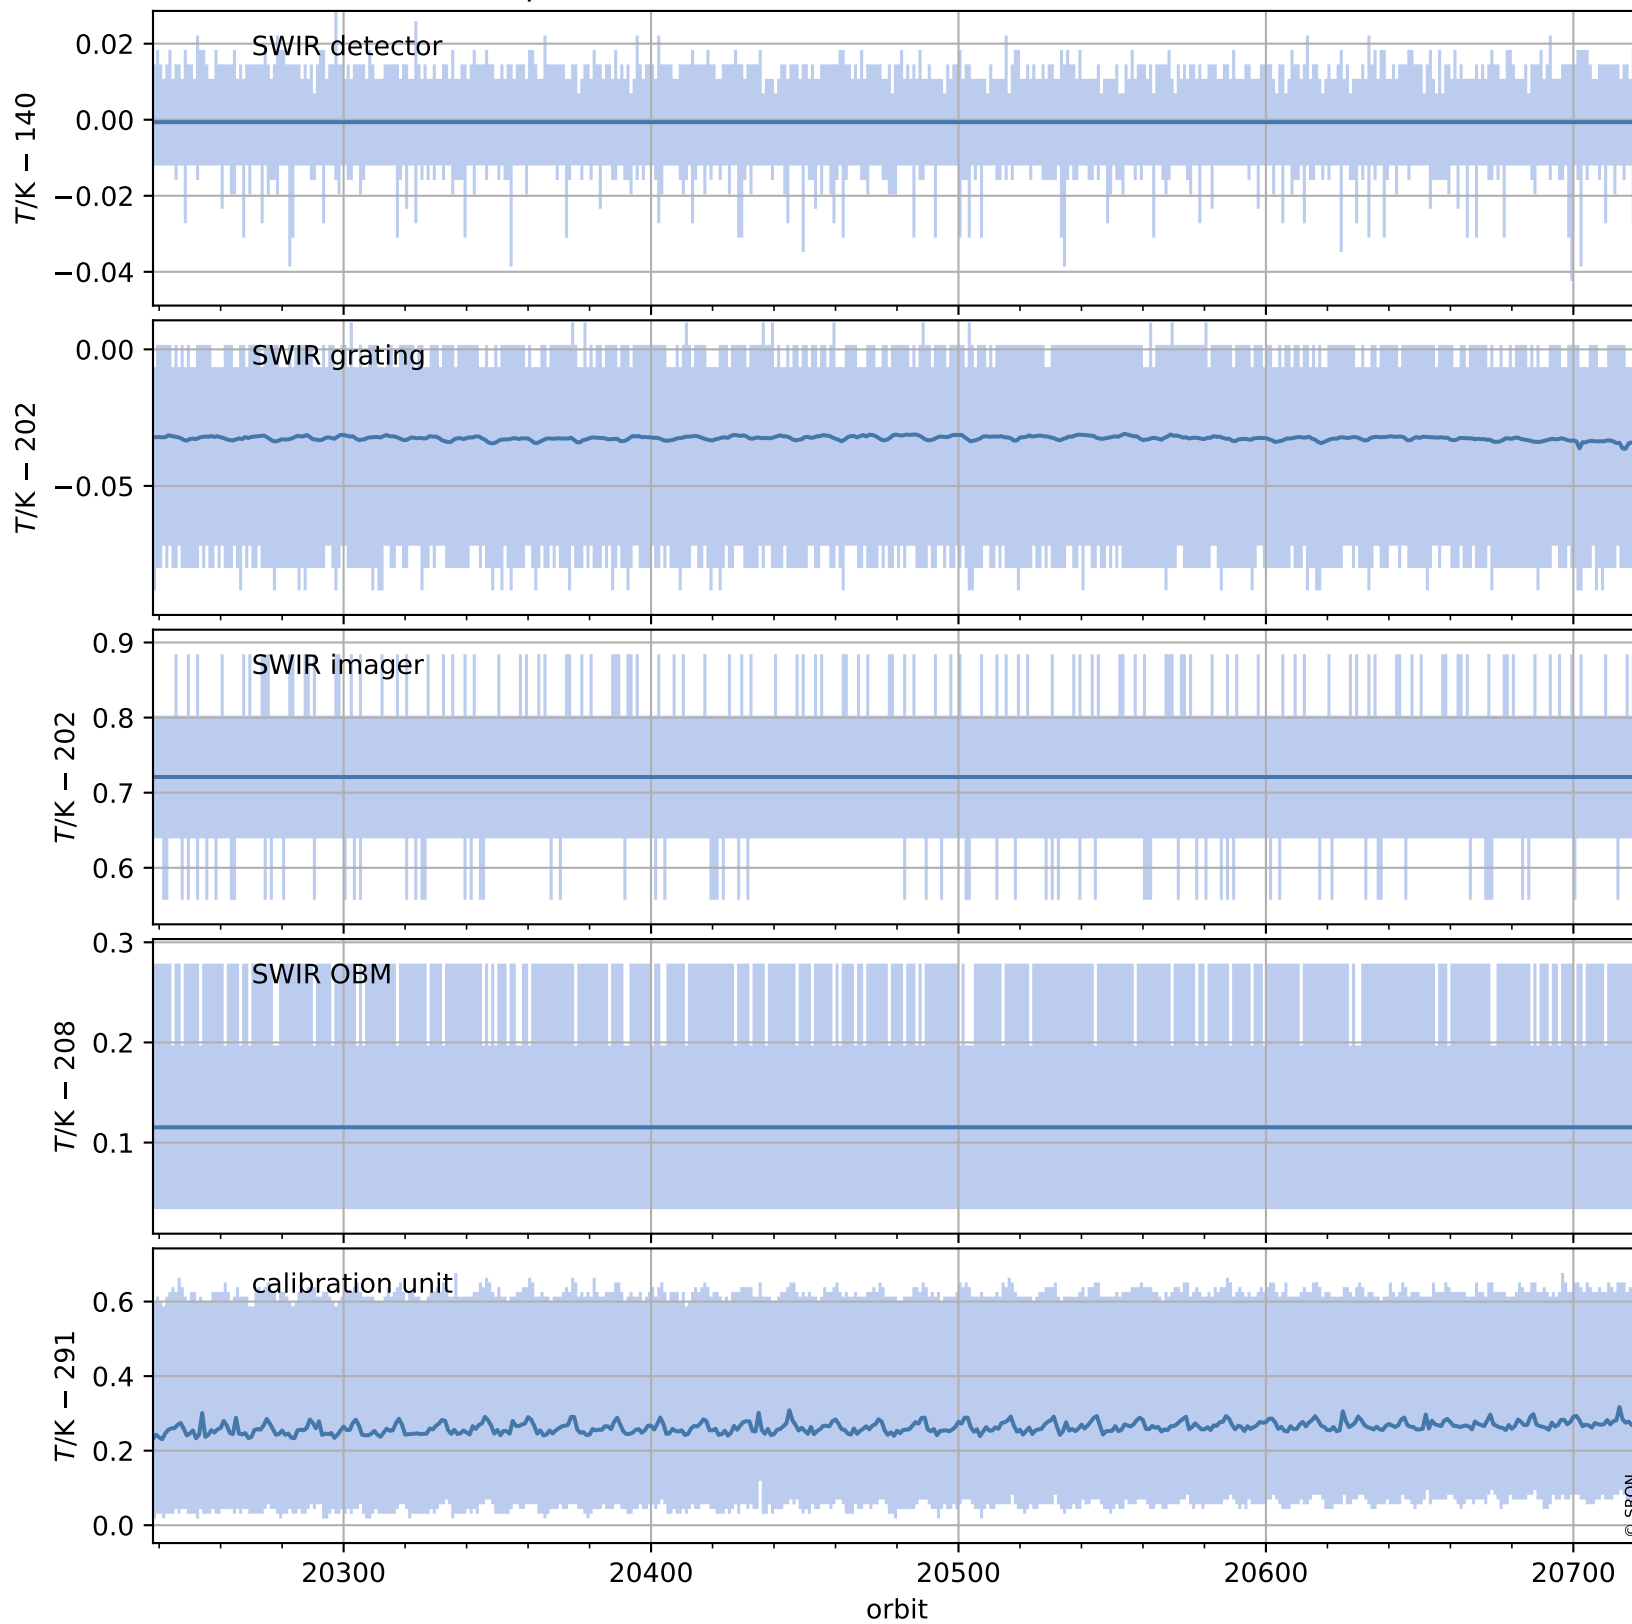

Tropomi SWIR housekeeping data

orbits : [20709, 20722]
coverage : 2021-10-12 / 2021-10-13
created : 2023-08-21T09:18:39

Temperature of sensors relevant for SWIR (one day)

Tropomi SWIR housekeeping data

orbits : [20238, 20722]
coverage : 2021-09-08 / 2021-10-13
created : 2023-08-21T09:18:39

Temperature of sensors relevant for SWIR (last month)

Tropomi SWIR housekeeping data

orbits : [20709, 20722]
coverage : 2021-10-12 / 2021-10-13
created : 2023-08-21T09:18:40

Current and duty cycle of 3 heaters relevant for SWIR (one day)

Tropomi SWIR housekeeping data

orbits : [20238, 20722]
coverage : 2021-09-08 / 2021-10-13
created : 2023-08-21T09:18:40

Current and duty cycle of 3 heaters relevant for SWIR (last month)

Tropomi SWIR housekeeping data

orbits : [20709, 20722]
coverage : 2021-10-12 / 2021-10-13
created : 2023-08-21T09:18:41

Temperature of sensors at the SWIR front-end electronics (one day)

Tropomi SWIR housekeeping data

orbits : [20238, 20722]
coverage : 2021-09-08 / 2021-10-13
created : 2023-08-21T09:18:41