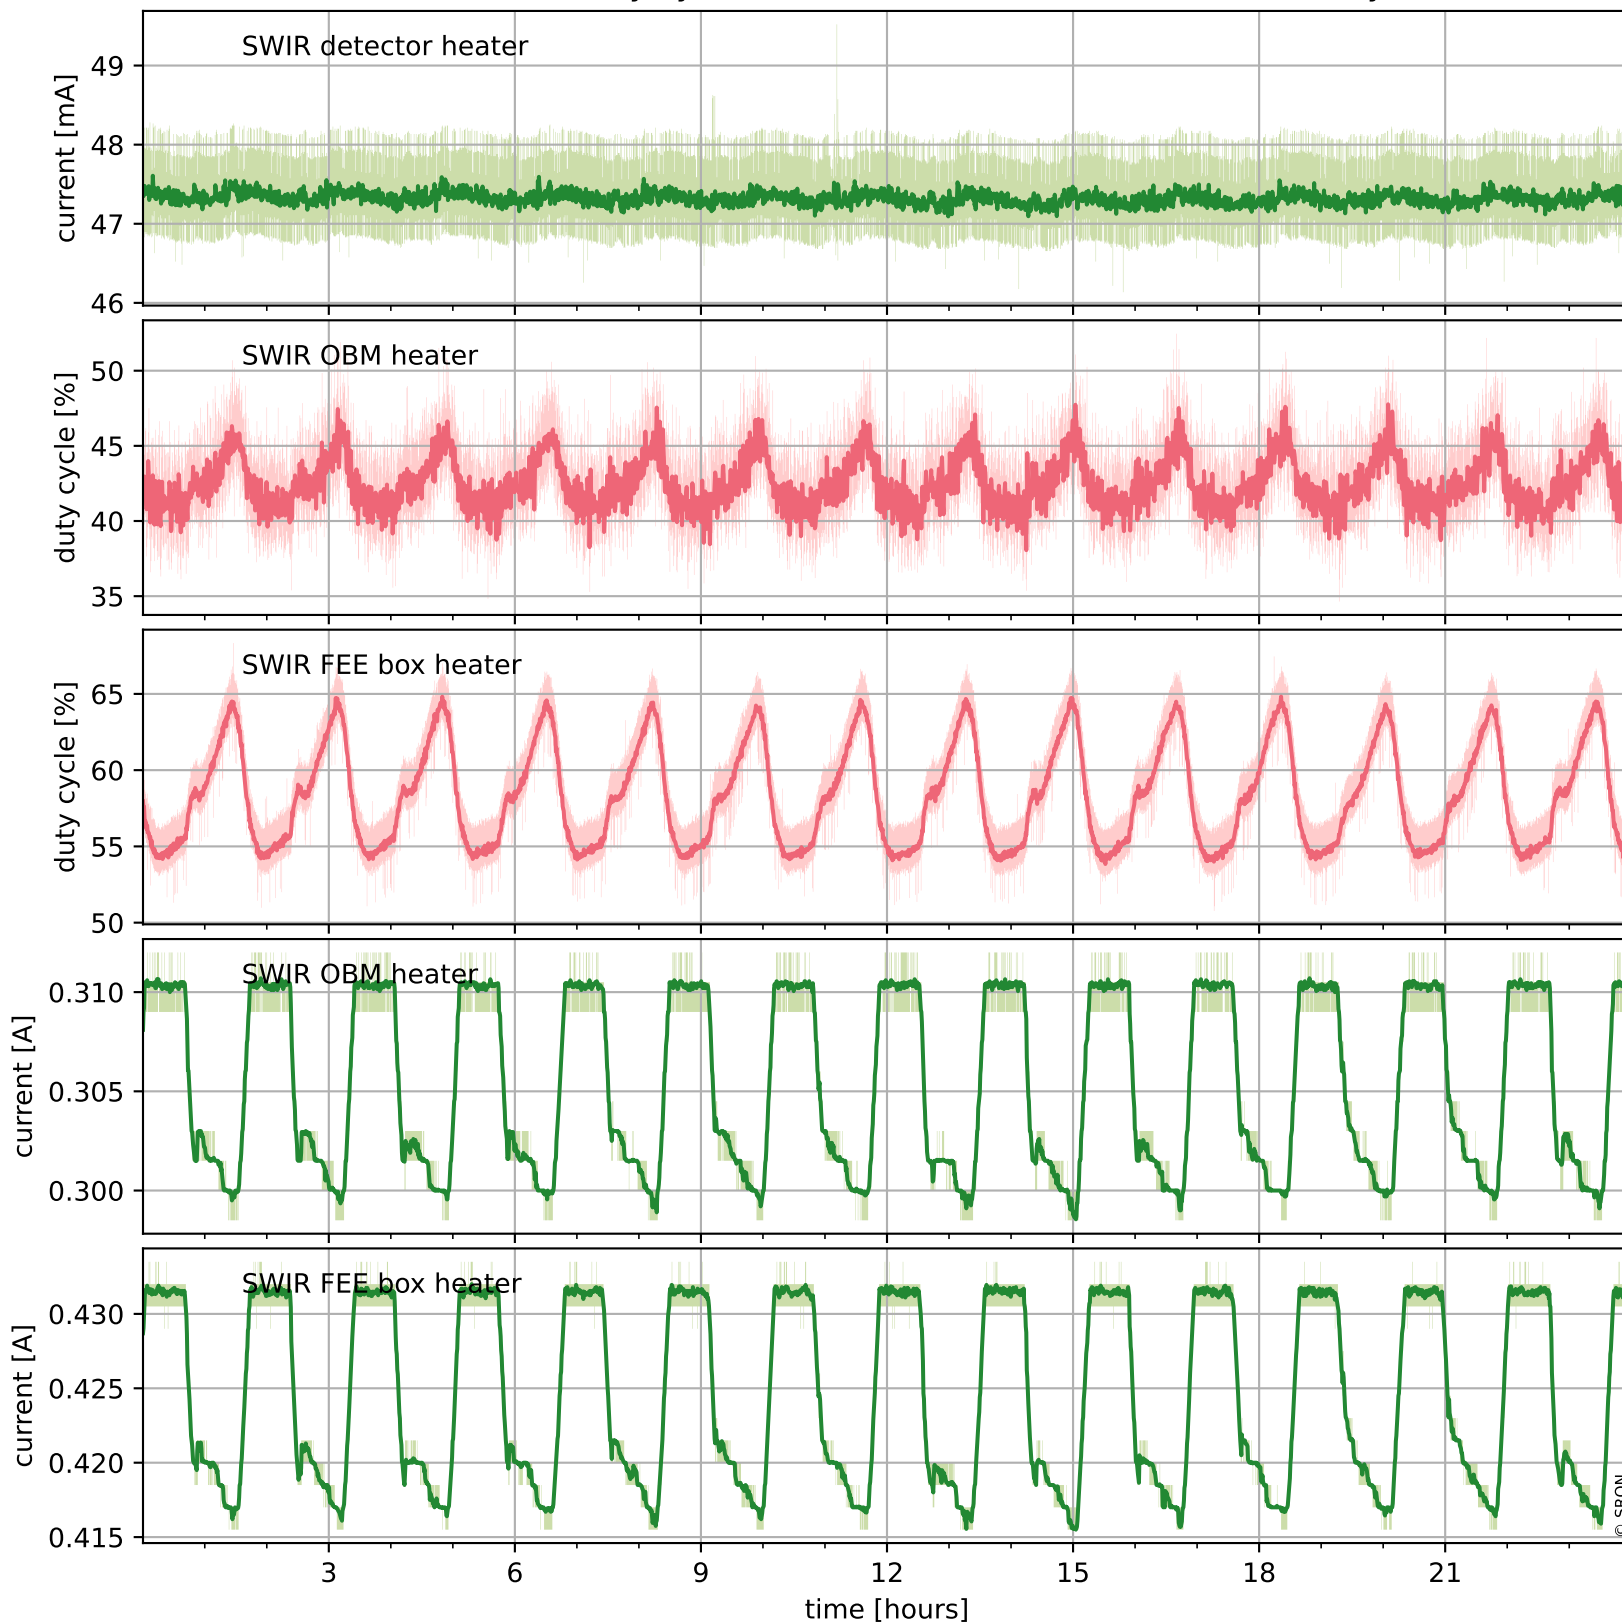

Tropomi SWIR housekeeping data

orbits : [20709, 20722]
coverage : 2021-10-12 / 2021-10-13
created : 2023-08-21T09:18:39

Temperature of sensors relevant for SWIR (one day)

Tropomi SWIR housekeeping data

orbits : [20238, 20722]
coverage : 2021-09-08 / 2021-10-13
created : 2023-08-21T09:18:39

Temperature of sensors relevant for SWIR (last month)

Tropomi SWIR housekeeping data

orbits : [20709, 20722]
coverage : 2021-10-12 / 2021-10-13
created : 2023-08-21T09:18:40

Current and duty cycle of 3 heaters relevant for SWIR (one day)

Tropomi SWIR housekeeping data

orbits : [20238, 20722]
coverage : 2021-09-08 / 2021-10-13
created : 2023-08-21T09:18:40

Current and duty cycle of 3 heaters relevant for SWIR (last month)

Tropomi SWIR housekeeping data

orbits : [20709, 20722]
coverage : 2021-10-12 / 2021-10-13
created : 2023-08-21T09:18:41

Temperature of sensors at the SWIR front-end electronics (one day)

Tropomi SWIR housekeeping data

orbits : [20238, 20722]
coverage : 2021-09-08 / 2021-10-13
created : 2023-08-21T09:18:41