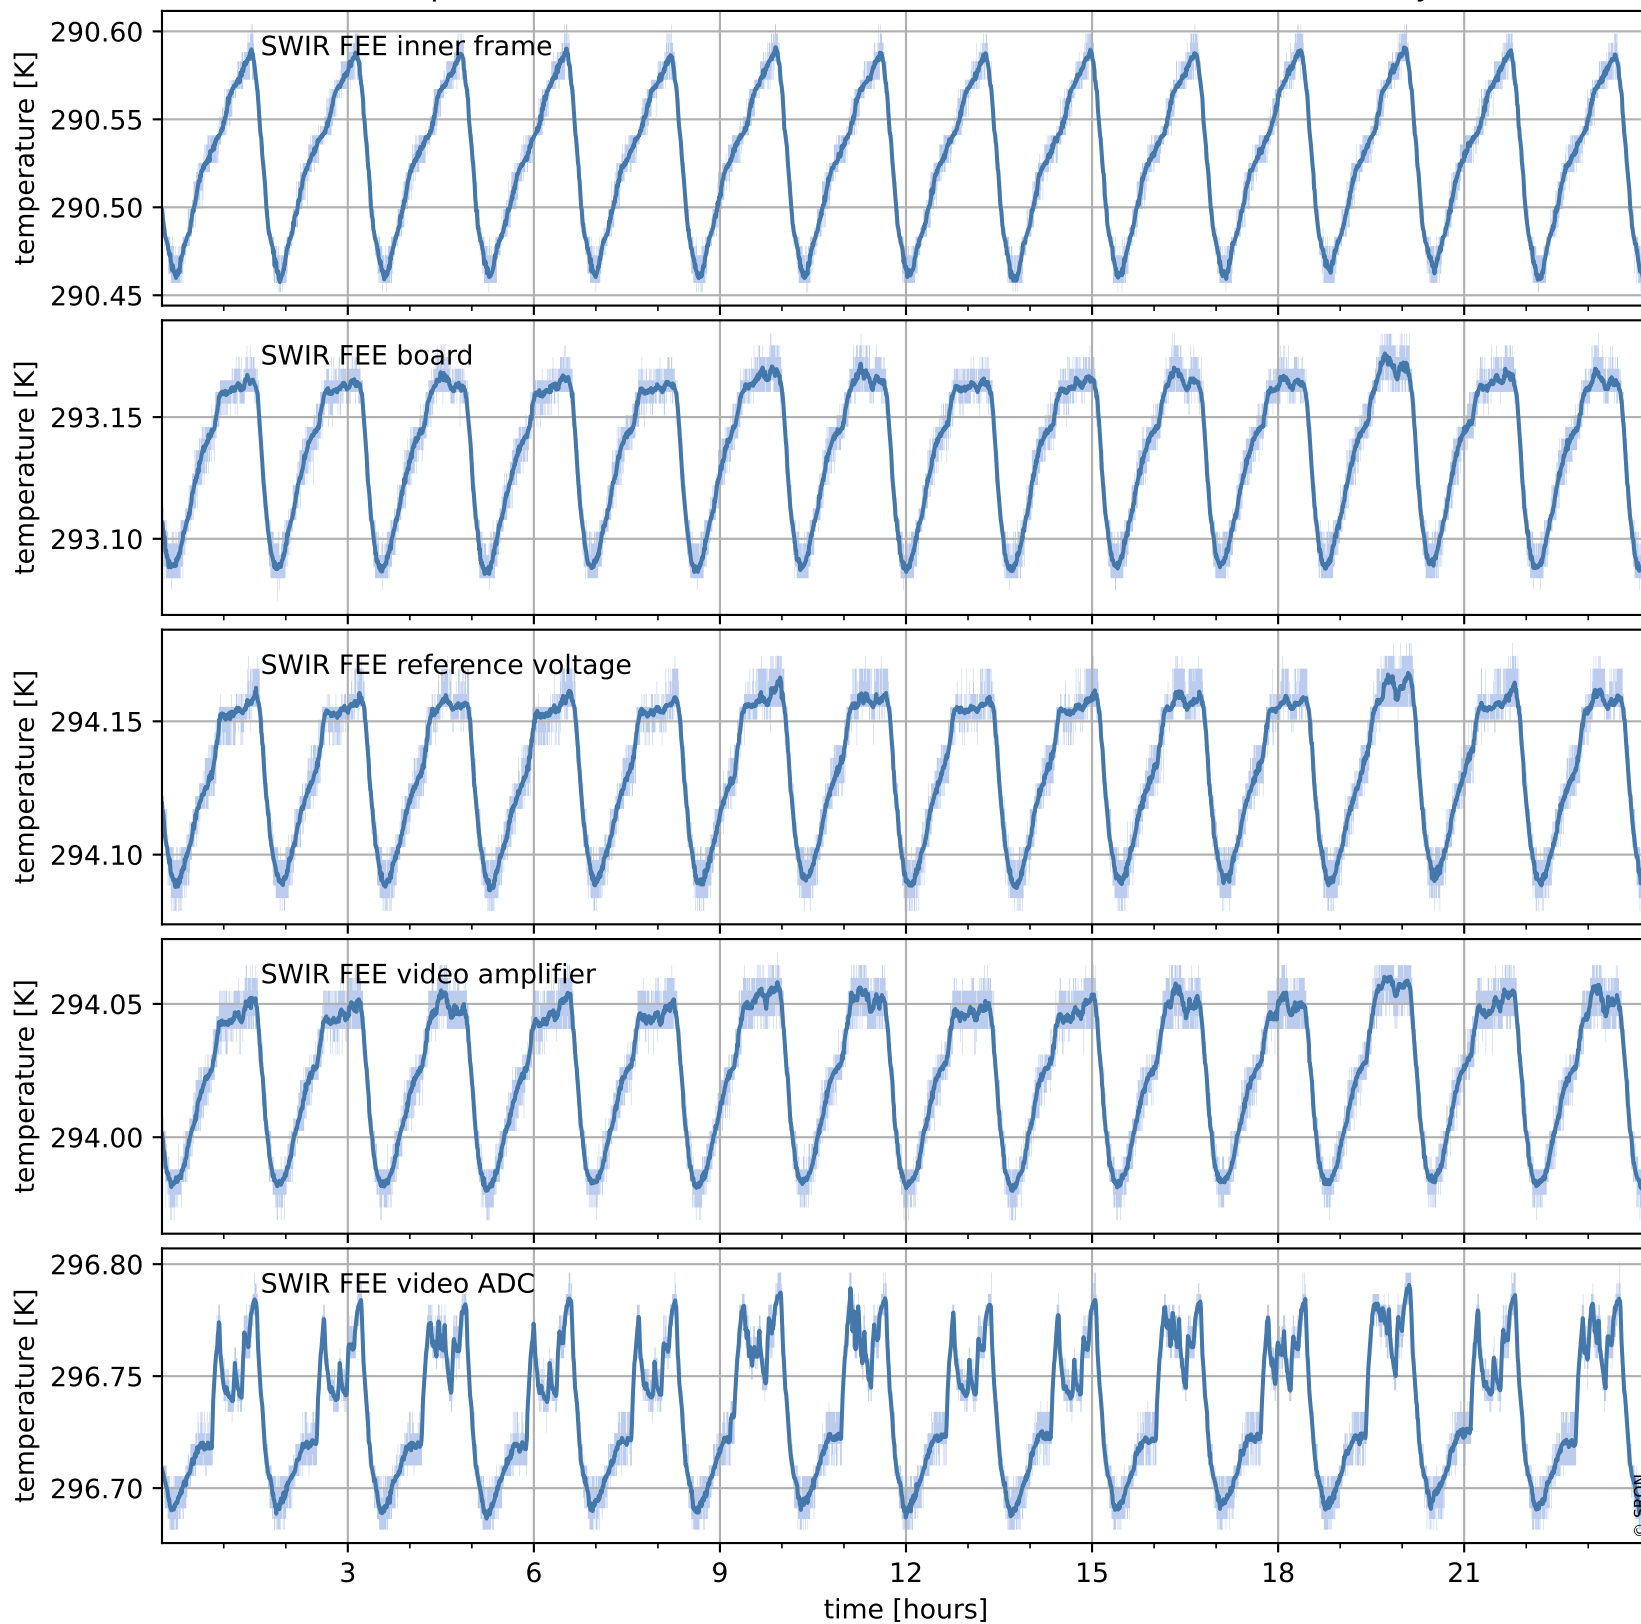

Tropomi SWIR housekeeping data

orbits : [20709, 20722]
coverage : 2021-10-12 / 2021-10-13
created : 2023-08-21T09:18:39

Temperature of sensors relevant for SWIR (one day)

Tropomi SWIR housekeeping data

orbits : [20238, 20722]
coverage : 2021-09-08 / 2021-10-13
created : 2023-08-21T09:18:39

Temperature of sensors relevant for SWIR (last month)

Tropomi SWIR housekeeping data

orbits : [20709, 20722]
coverage : 2021-10-12 / 2021-10-13
created : 2023-08-21T09:18:40

Current and duty cycle of 3 heaters relevant for SWIR (one day)

Tropomi SWIR housekeeping data

orbits : [20238, 20722]
coverage : 2021-09-08 / 2021-10-13
created : 2023-08-21T09:18:40

Current and duty cycle of 3 heaters relevant for SWIR (last month)

Tropomi SWIR housekeeping data

orbits : [20709, 20722]
coverage : 2021-10-12 / 2021-10-13
created : 2023-08-21T09:18:41

Temperature of sensors at the SWIR front-end electronics (one day)

Tropomi SWIR housekeeping data

orbits : [20238, 20722]
coverage : 2021-09-08 / 2021-10-13
created : 2023-08-21T09:18:41