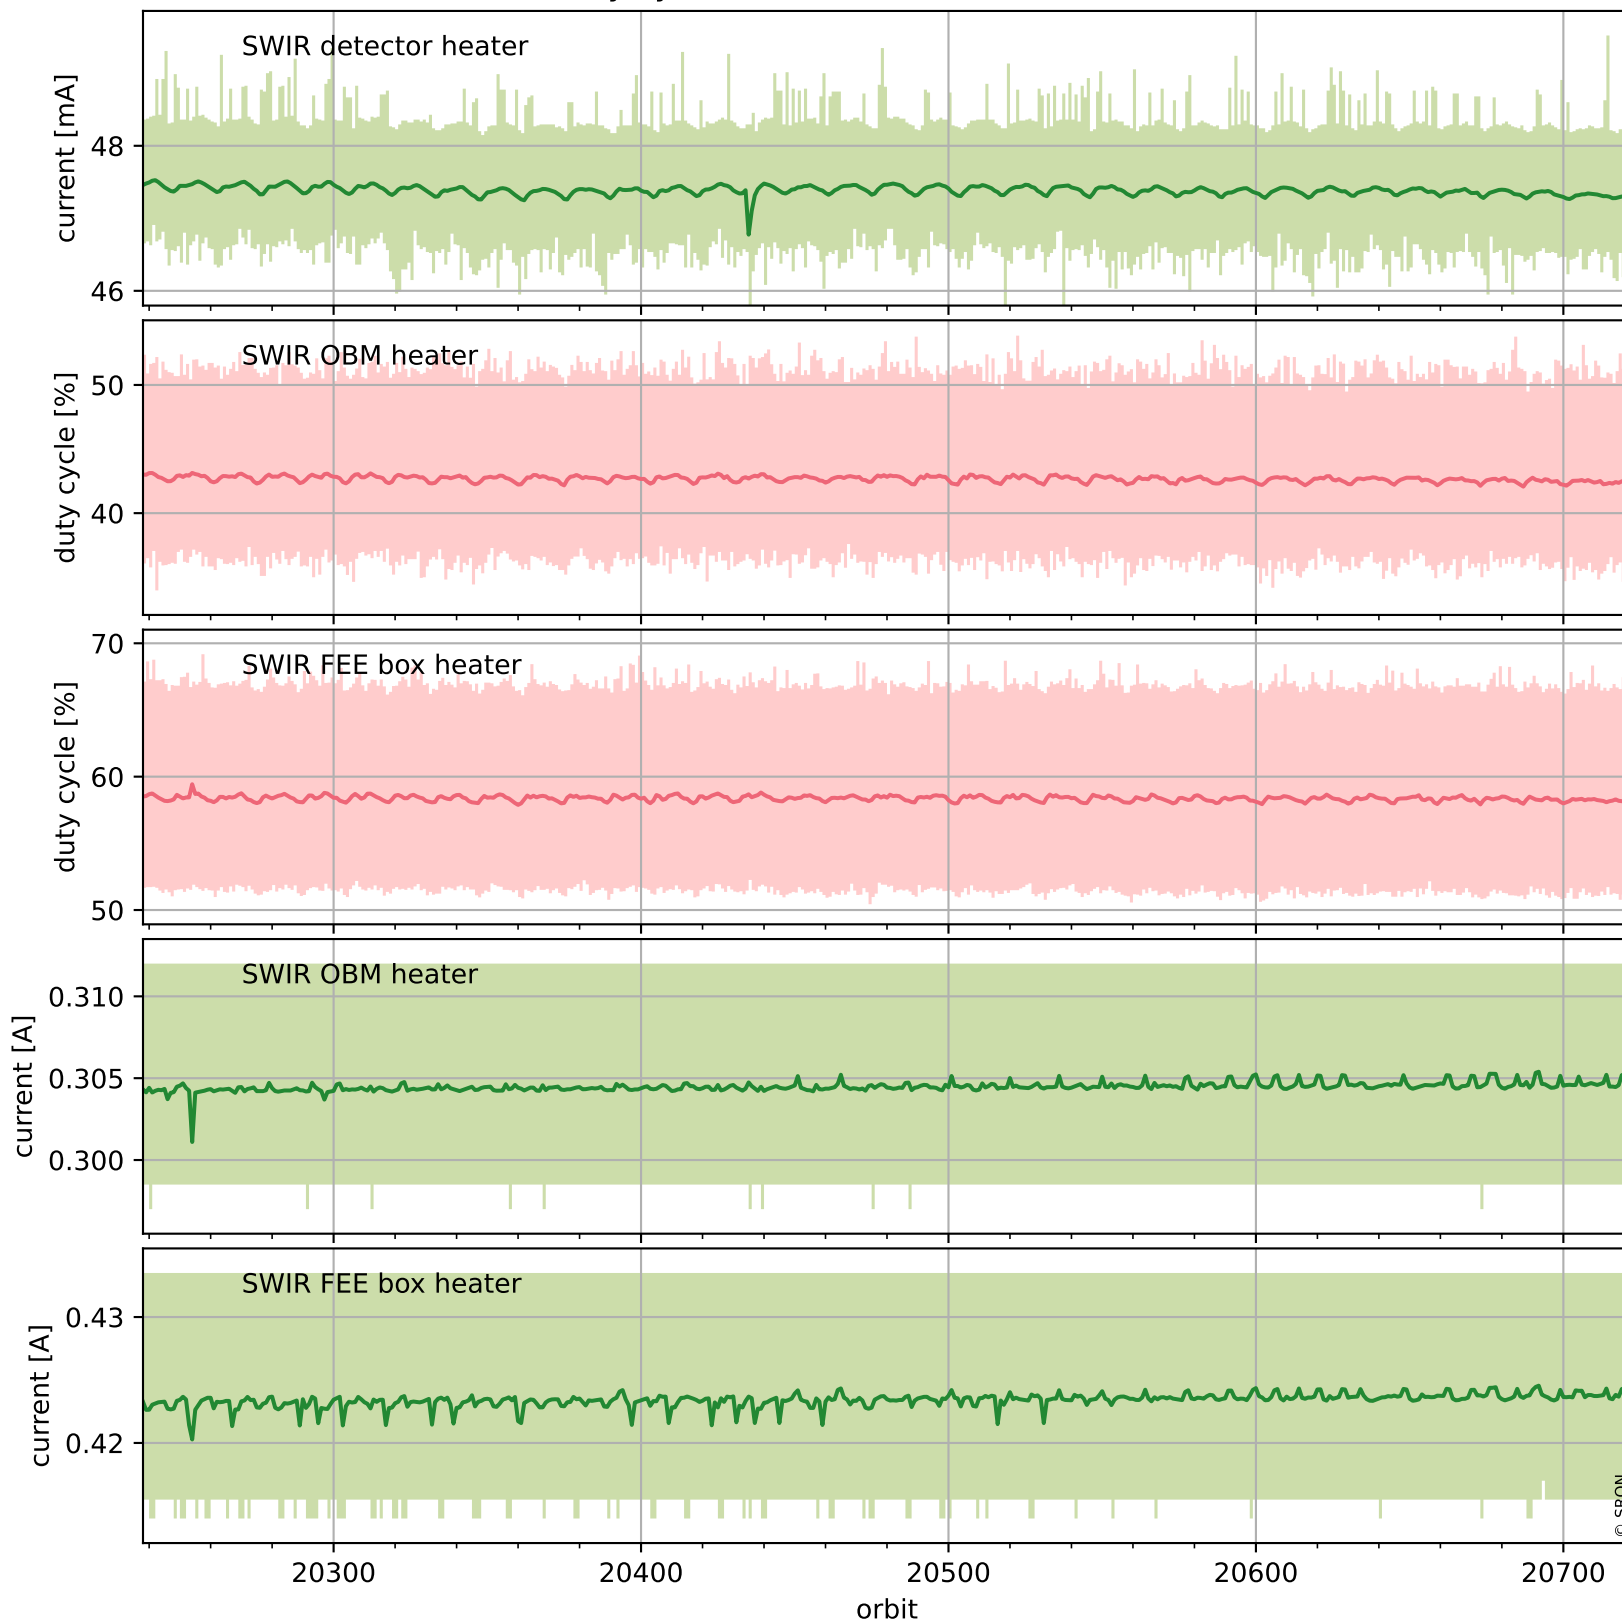

Tropomi SWIR housekeeping data

orbits : [20709, 20722]
coverage : 2021-10-12 / 2021-10-13
created : 2023-08-21T09:18:39

Temperature of sensors relevant for SWIR (one day)

Tropomi SWIR housekeeping data

orbits : [20238, 20722]
coverage : 2021-09-08 / 2021-10-13
created : 2023-08-21T09:18:39

Temperature of sensors relevant for SWIR (last month)

Tropomi SWIR housekeeping data

orbits : [20709, 20722]
coverage : 2021-10-12 / 2021-10-13
created : 2023-08-21T09:18:40

Current and duty cycle of 3 heaters relevant for SWIR (one day)

Tropomi SWIR housekeeping data

orbits : [20238, 20722]
coverage : 2021-09-08 / 2021-10-13
created : 2023-08-21T09:18:40

Current and duty cycle of 3 heaters relevant for SWIR (last month)

Tropomi SWIR housekeeping data

orbits : [20709, 20722]
coverage : 2021-10-12 / 2021-10-13
created : 2023-08-21T09:18:41

Temperature of sensors at the SWIR front-end electronics (one day)

Tropomi SWIR housekeeping data

orbits : [20238, 20722]
coverage : 2021-09-08 / 2021-10-13
created : 2023-08-21T09:18:41