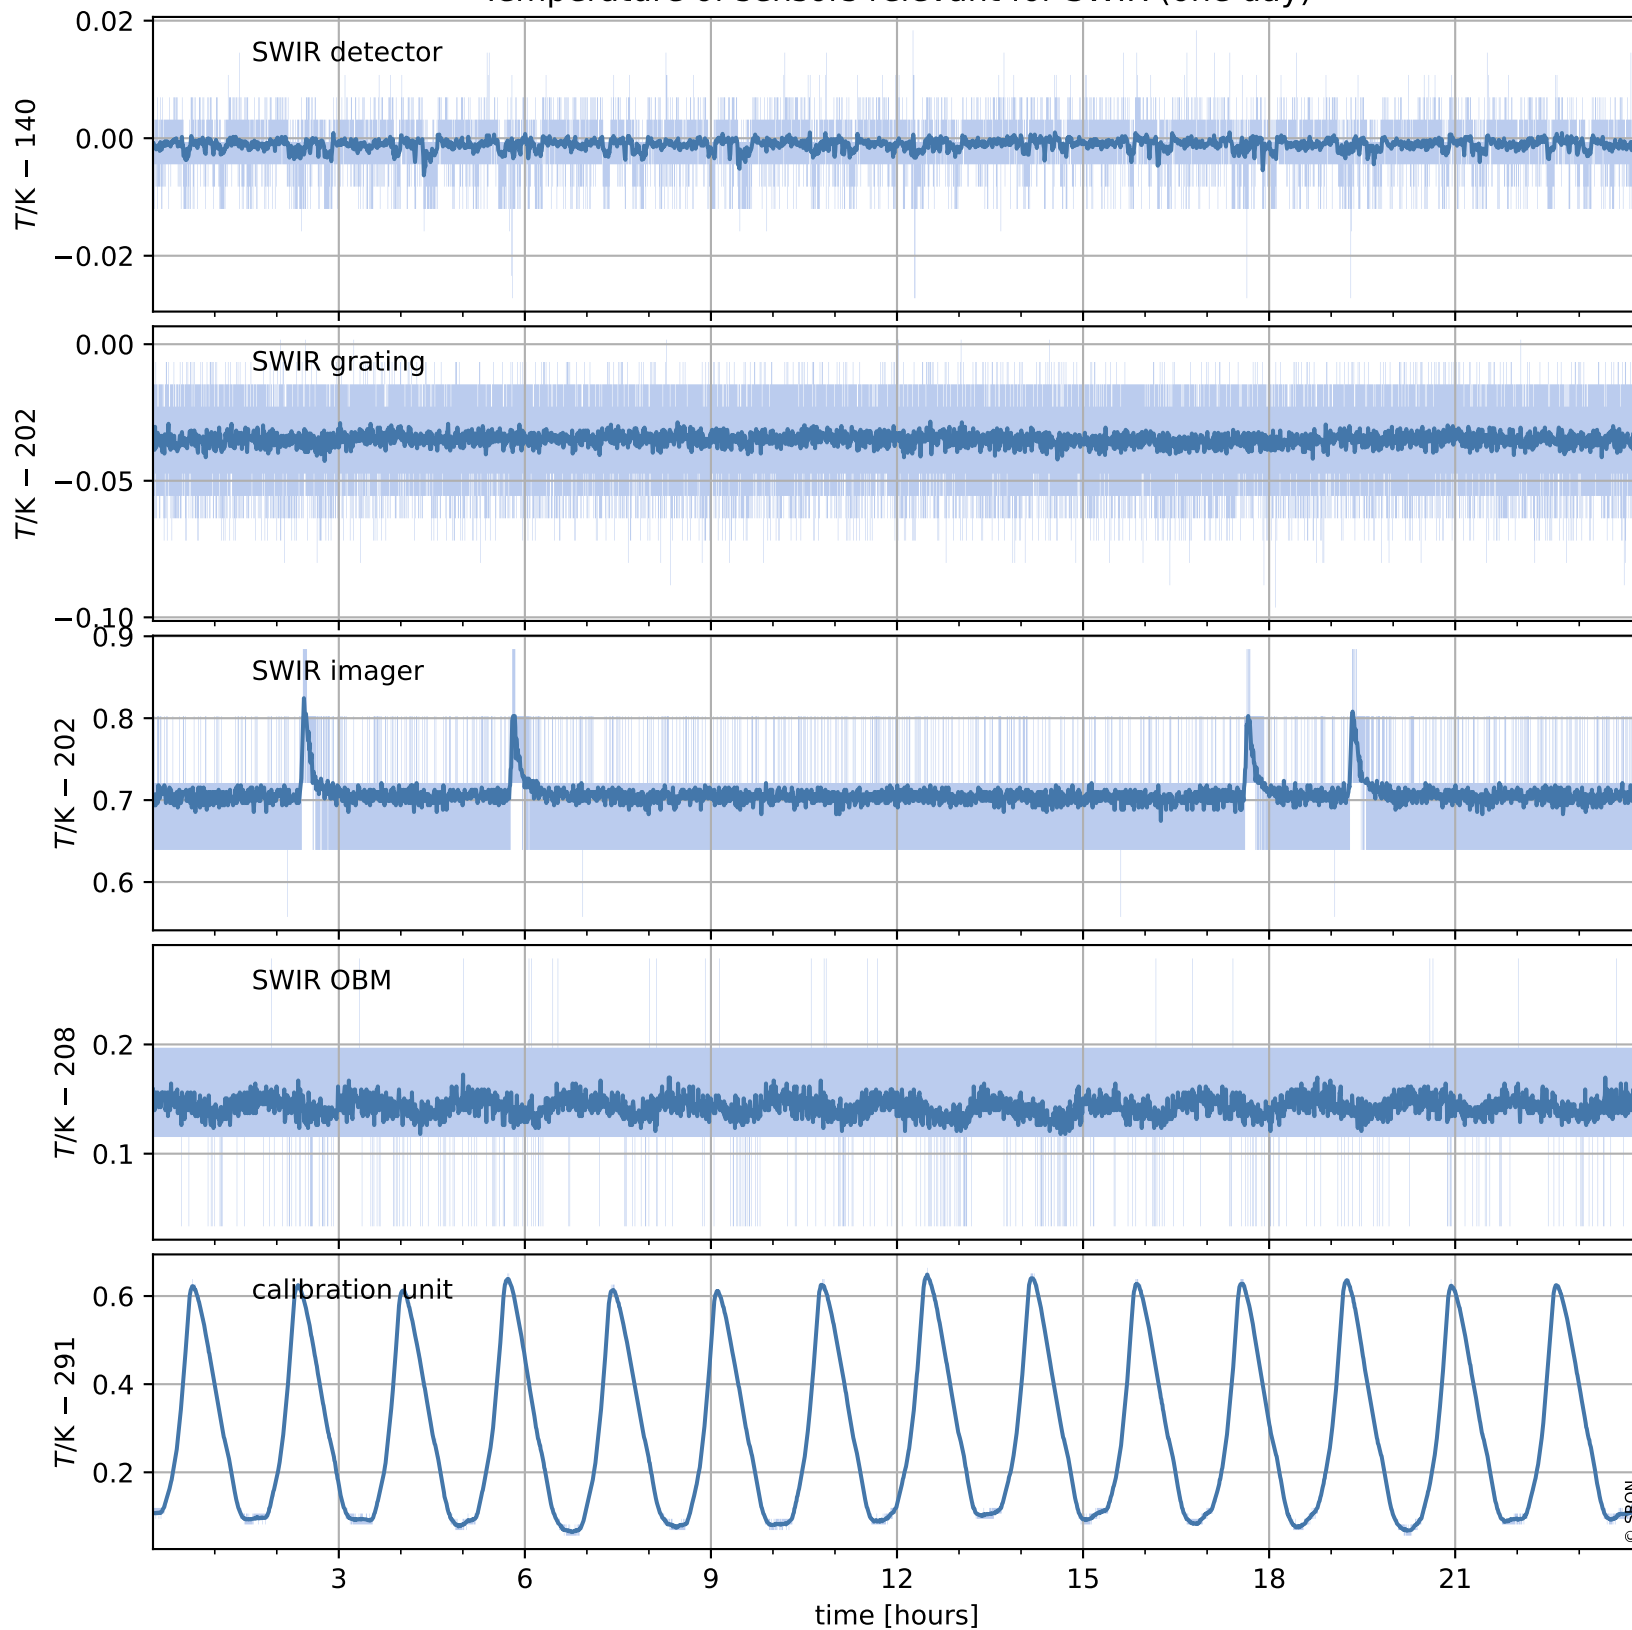

Tropomi SWIR housekeeping data

orbits : [20723, 20736]
coverage : 2021-10-13 / 2021-10-14
created : 2023-08-21T09:18:41

Temperature of sensors relevant for SWIR (one day)

Tropomi SWIR housekeeping data

orbits : [20252, 20736]
coverage : 2021-09-09 / 2021-10-14
created : 2023-08-21T09:18:42

Temperature of sensors relevant for SWIR (last month)

Tropomi SWIR housekeeping data

orbits : [20723, 20736]
coverage : 2021-10-13 / 2021-10-14
created : 2023-08-21T09:18:42

Current and duty cycle of 3 heaters relevant for SWIR (one day)

Tropomi SWIR housekeeping data

orbits : [20252, 20736]
coverage : 2021-09-09 / 2021-10-14
created : 2023-08-21T09:18:43

Current and duty cycle of 3 heaters relevant for SWIR (last month)

Tropomi SWIR housekeeping data

orbits : [20723, 20736]
coverage : 2021-10-13 / 2021-10-14
created : 2023-08-21T09:18:43

Temperature of sensors at the SWIR front-end electronics (one day)

Tropomi SWIR housekeeping data

orbits : [20252, 20736]
coverage : 2021-09-09 / 2021-10-14
created : 2023-08-21T09:18:43