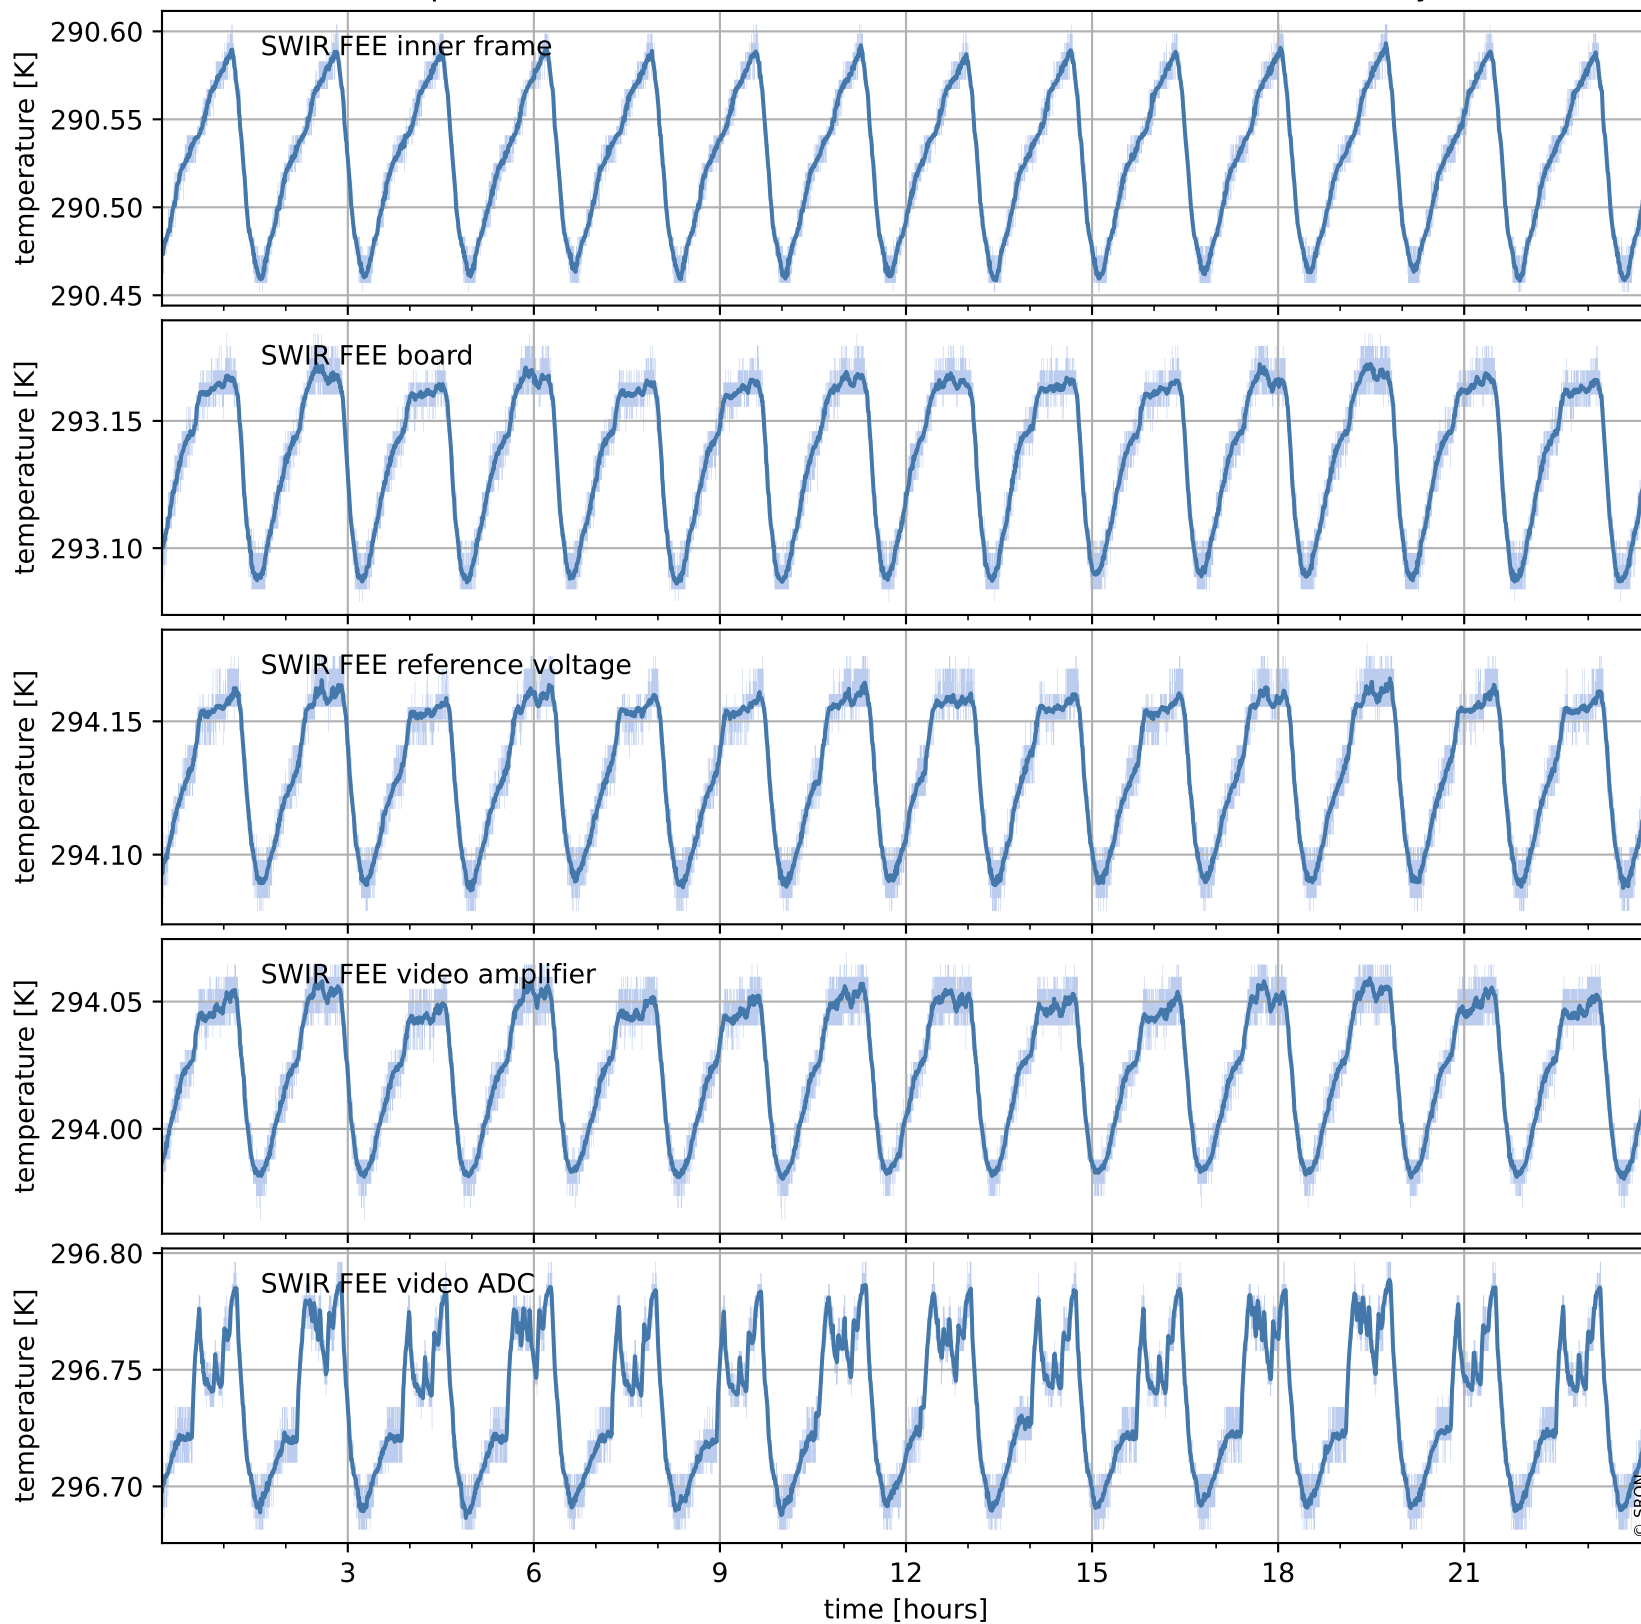

Tropomi SWIR housekeeping data

orbits : [20723, 20736]
coverage : 2021-10-13 / 2021-10-14
created : 2023-08-21T09:18:41

Temperature of sensors relevant for SWIR (one day)

Tropomi SWIR housekeeping data

orbits : [20252, 20736]
coverage : 2021-09-09 / 2021-10-14
created : 2023-08-21T09:18:42

Temperature of sensors relevant for SWIR (last month)

Tropomi SWIR housekeeping data

orbits : [20723, 20736]
coverage : 2021-10-13 / 2021-10-14
created : 2023-08-21T09:18:42

Current and duty cycle of 3 heaters relevant for SWIR (one day)

Tropomi SWIR housekeeping data

orbits : [20252, 20736]
coverage : 2021-09-09 / 2021-10-14
created : 2023-08-21T09:18:43

Current and duty cycle of 3 heaters relevant for SWIR (last month)

Tropomi SWIR housekeeping data

orbits : [20723, 20736]
coverage : 2021-10-13 / 2021-10-14
created : 2023-08-21T09:18:43

Temperature of sensors at the SWIR front-end electronics (one day)

Tropomi SWIR housekeeping data

orbits : [20252, 20736]
coverage : 2021-09-09 / 2021-10-14
created : 2023-08-21T09:18:43