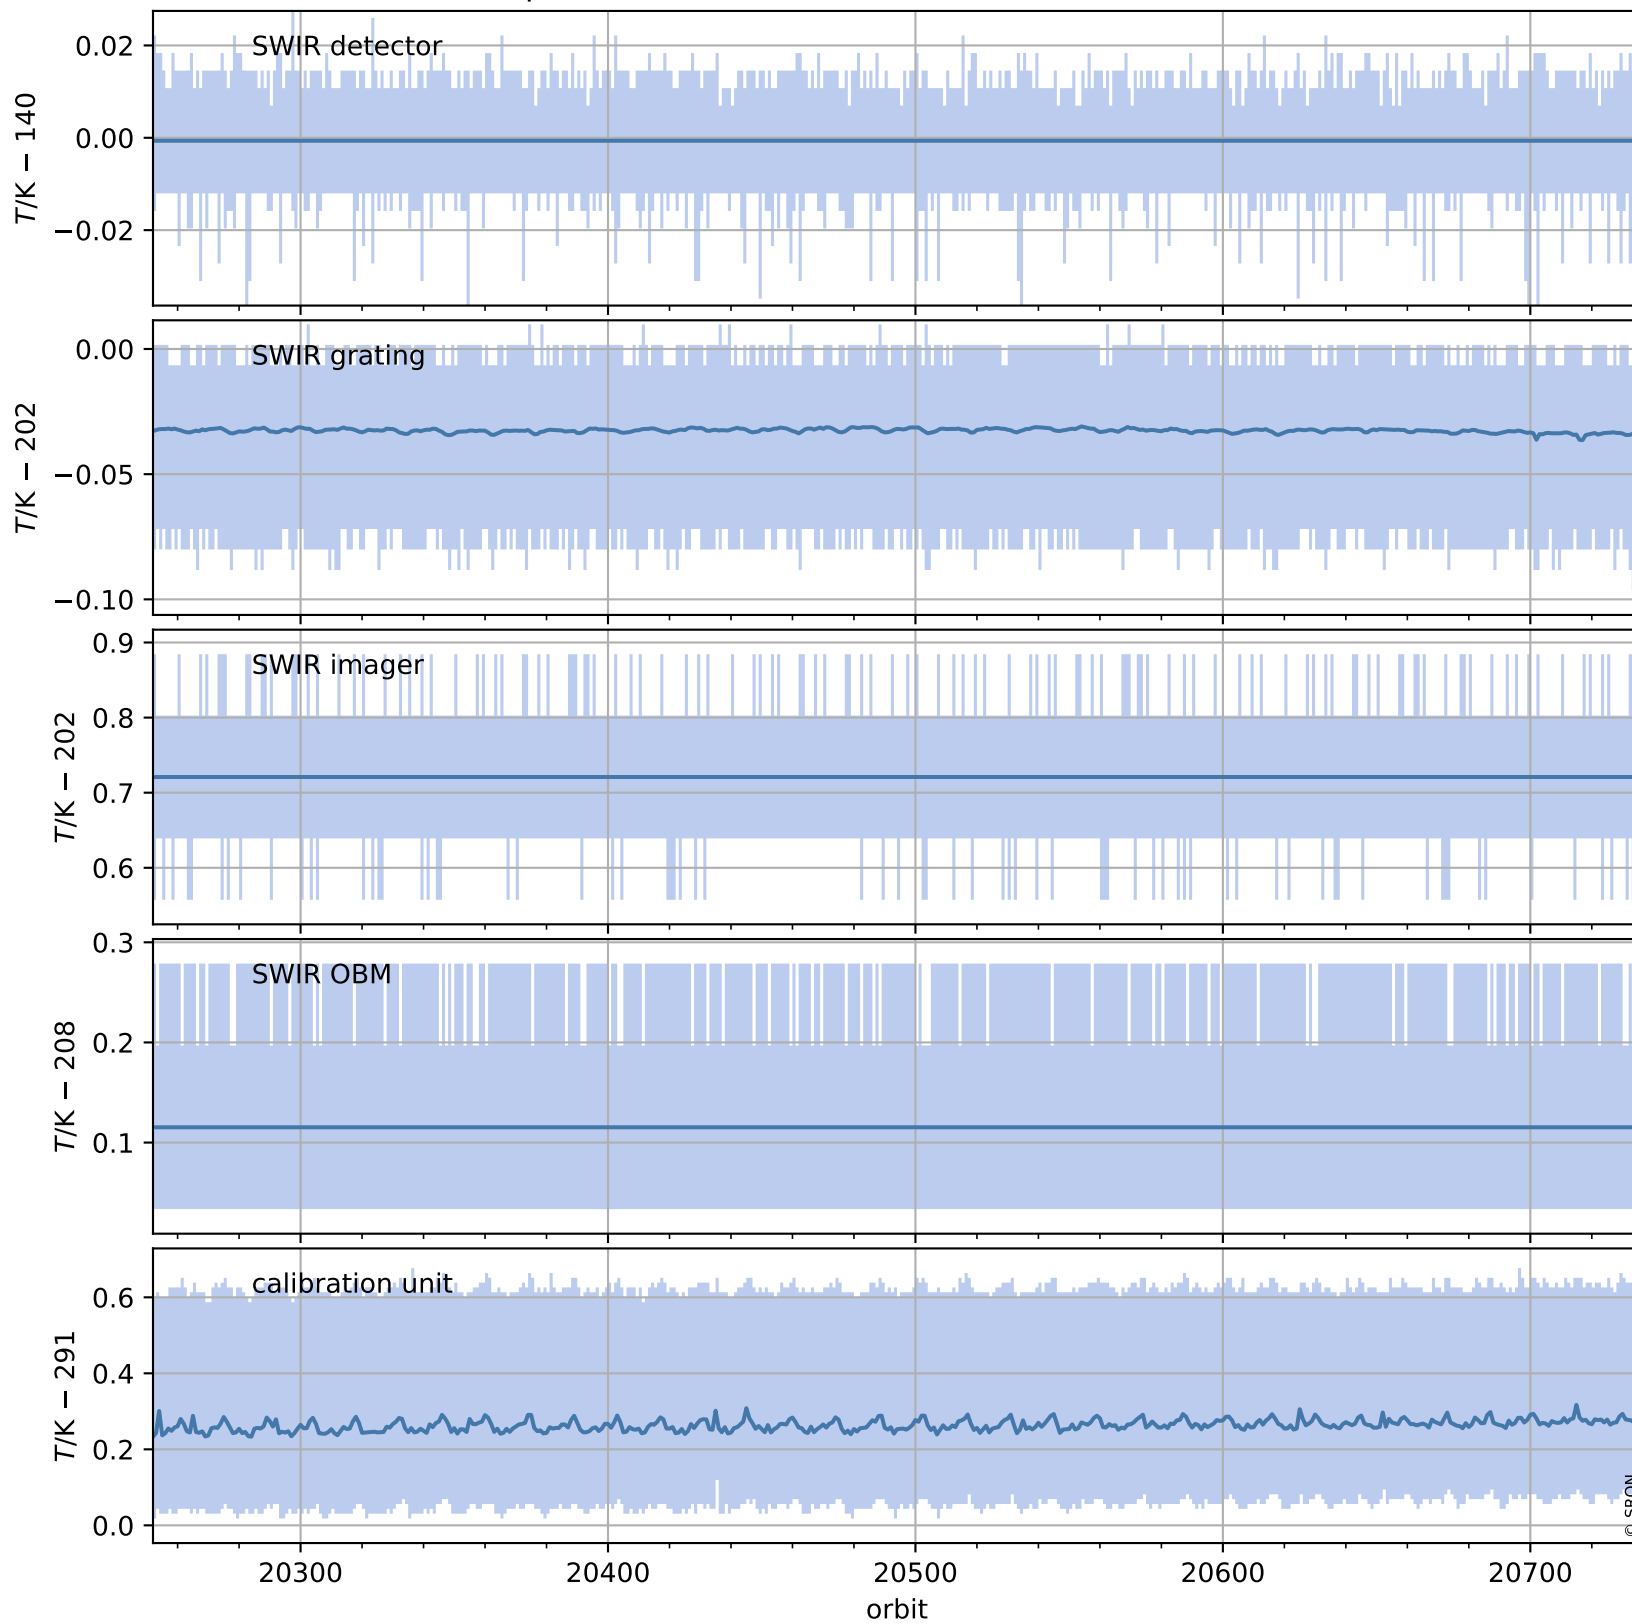

Tropomi SWIR housekeeping data

orbits : [20723, 20736]
coverage : 2021-10-13 / 2021-10-14
created : 2023-08-21T09:18:41

Temperature of sensors relevant for SWIR (one day)

Tropomi SWIR housekeeping data

orbits : [20252, 20736]
coverage : 2021-09-09 / 2021-10-14
created : 2023-08-21T09:18:42

Temperature of sensors relevant for SWIR (last month)

Tropomi SWIR housekeeping data

orbits : [20723, 20736]
coverage : 2021-10-13 / 2021-10-14
created : 2023-08-21T09:18:42

Current and duty cycle of 3 heaters relevant for SWIR (one day)

Tropomi SWIR housekeeping data

orbits : [20252, 20736]
coverage : 2021-09-09 / 2021-10-14
created : 2023-08-21T09:18:43

Current and duty cycle of 3 heaters relevant for SWIR (last month)

Tropomi SWIR housekeeping data

orbits : [20723, 20736]
coverage : 2021-10-13 / 2021-10-14
created : 2023-08-21T09:18:43

Temperature of sensors at the SWIR front-end electronics (one day)

Tropomi SWIR housekeeping data

orbits : [20252, 20736]
coverage : 2021-09-09 / 2021-10-14
created : 2023-08-21T09:18:43