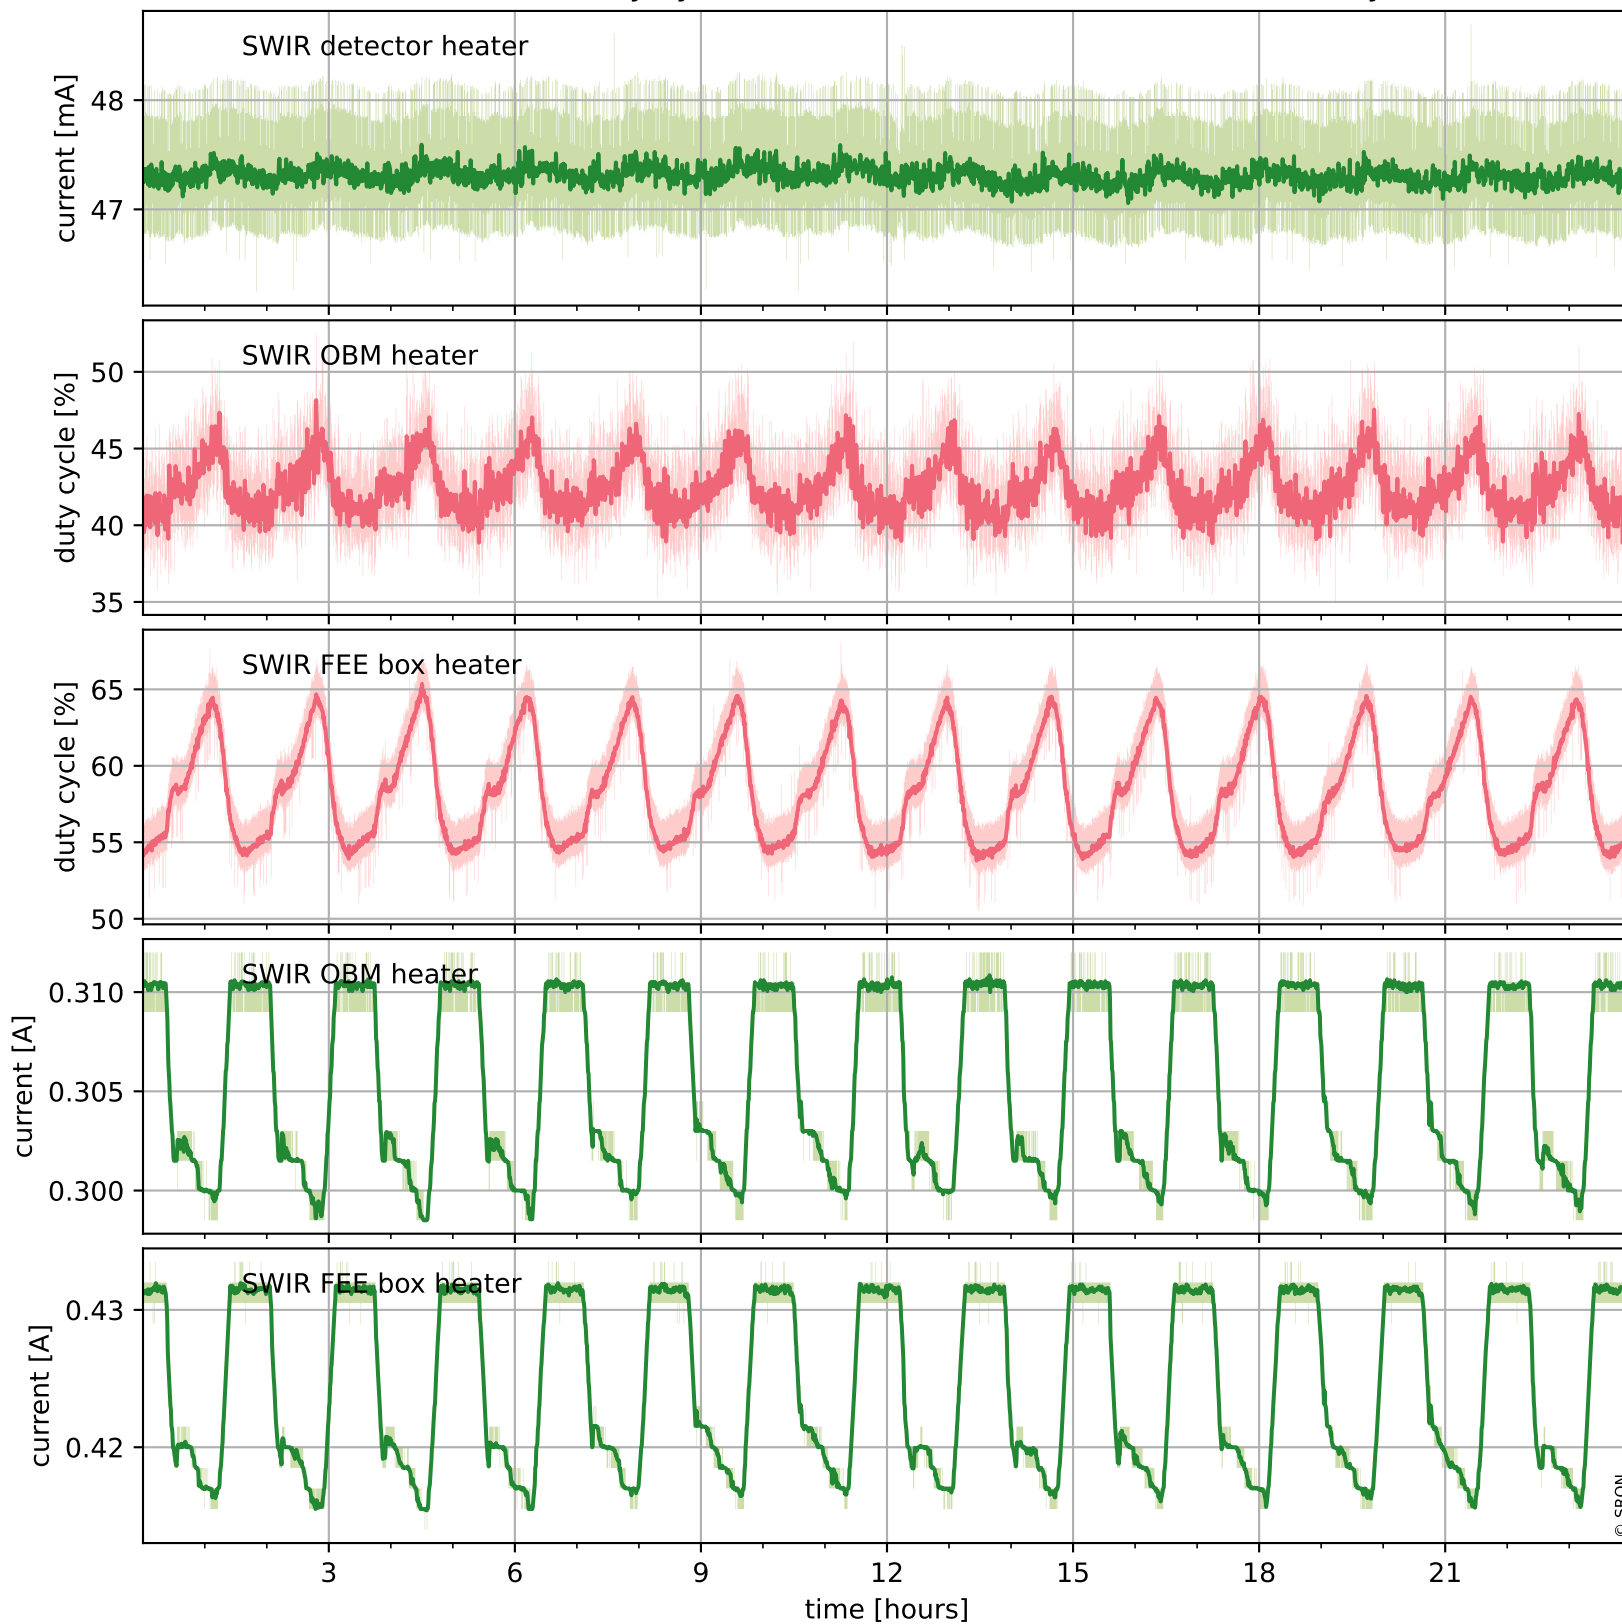

Tropomi SWIR housekeeping data

orbits : [20723, 20736]
coverage : 2021-10-13 / 2021-10-14
created : 2023-08-21T09:18:41

Temperature of sensors relevant for SWIR (one day)

Tropomi SWIR housekeeping data

orbits : [20252, 20736]
coverage : 2021-09-09 / 2021-10-14
created : 2023-08-21T09:18:42

Temperature of sensors relevant for SWIR (last month)

Tropomi SWIR housekeeping data

orbits : [20723, 20736]
coverage : 2021-10-13 / 2021-10-14
created : 2023-08-21T09:18:42

Current and duty cycle of 3 heaters relevant for SWIR (one day)

Tropomi SWIR housekeeping data

orbits : [20252, 20736]
coverage : 2021-09-09 / 2021-10-14
created : 2023-08-21T09:18:43

Current and duty cycle of 3 heaters relevant for SWIR (last month)

Tropomi SWIR housekeeping data

orbits : [20723, 20736]
coverage : 2021-10-13 / 2021-10-14
created : 2023-08-21T09:18:43

Temperature of sensors at the SWIR front-end electronics (one day)

Tropomi SWIR housekeeping data

orbits : [20252, 20736]
coverage : 2021-09-09 / 2021-10-14
created : 2023-08-21T09:18:43