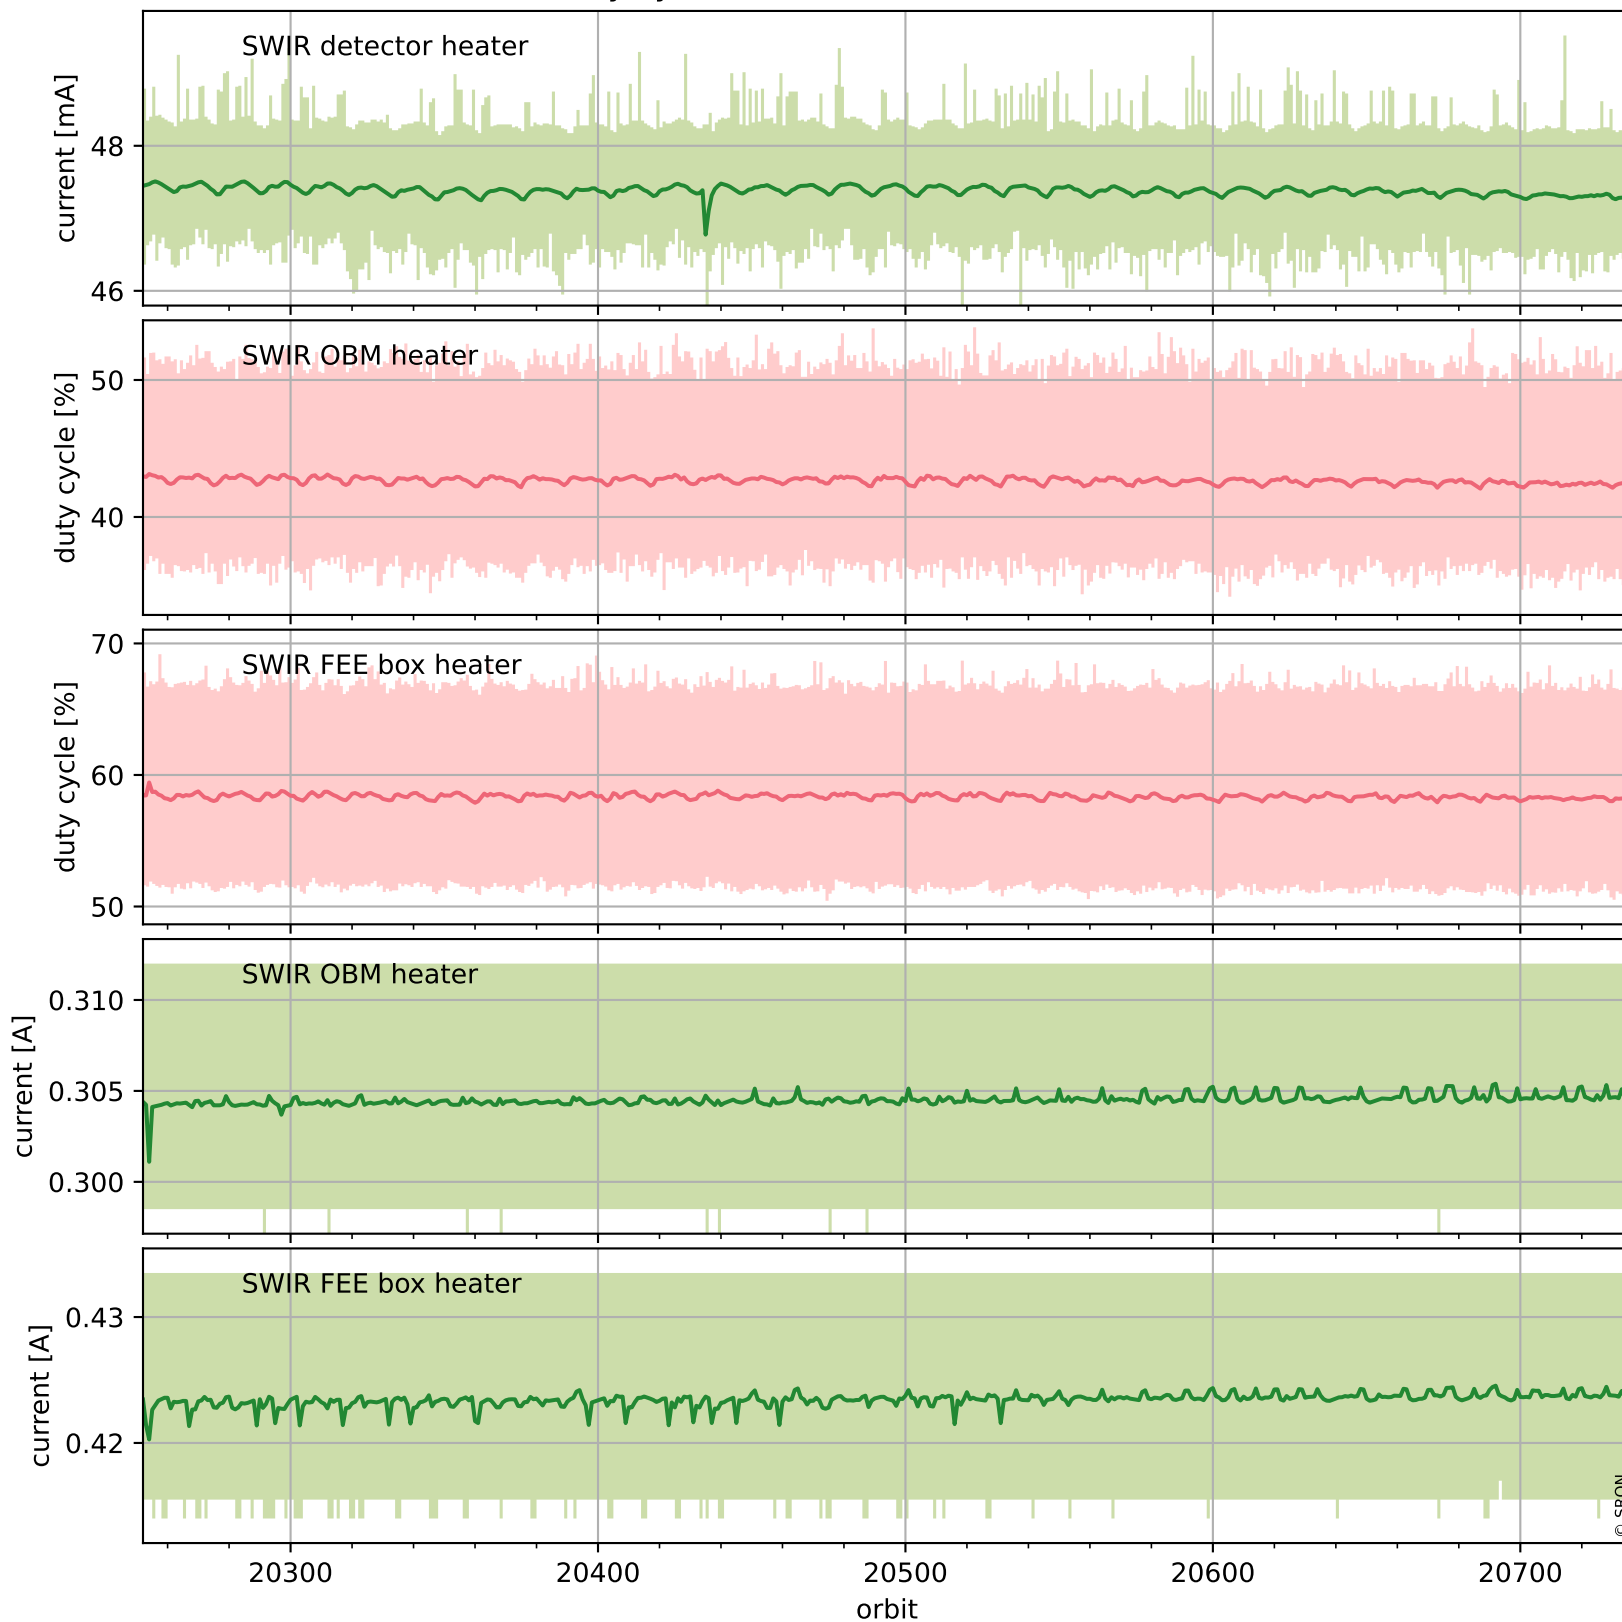

Tropomi SWIR housekeeping data

orbits : [20723, 20736]
coverage : 2021-10-13 / 2021-10-14
created : 2023-08-21T09:18:41

Temperature of sensors relevant for SWIR (one day)

Tropomi SWIR housekeeping data

orbits : [20252, 20736]
coverage : 2021-09-09 / 2021-10-14
created : 2023-08-21T09:18:42

Temperature of sensors relevant for SWIR (last month)

Tropomi SWIR housekeeping data

orbits : [20723, 20736]
coverage : 2021-10-13 / 2021-10-14
created : 2023-08-21T09:18:42

Current and duty cycle of 3 heaters relevant for SWIR (one day)

Tropomi SWIR housekeeping data

orbits : [20252, 20736]
coverage : 2021-09-09 / 2021-10-14
created : 2023-08-21T09:18:43

Current and duty cycle of 3 heaters relevant for SWIR (last month)

Tropomi SWIR housekeeping data

orbits : [20723, 20736]
coverage : 2021-10-13 / 2021-10-14
created : 2023-08-21T09:18:43

Temperature of sensors at the SWIR front-end electronics (one day)

Tropomi SWIR housekeeping data

orbits : [20252, 20736]
coverage : 2021-09-09 / 2021-10-14
created : 2023-08-21T09:18:43