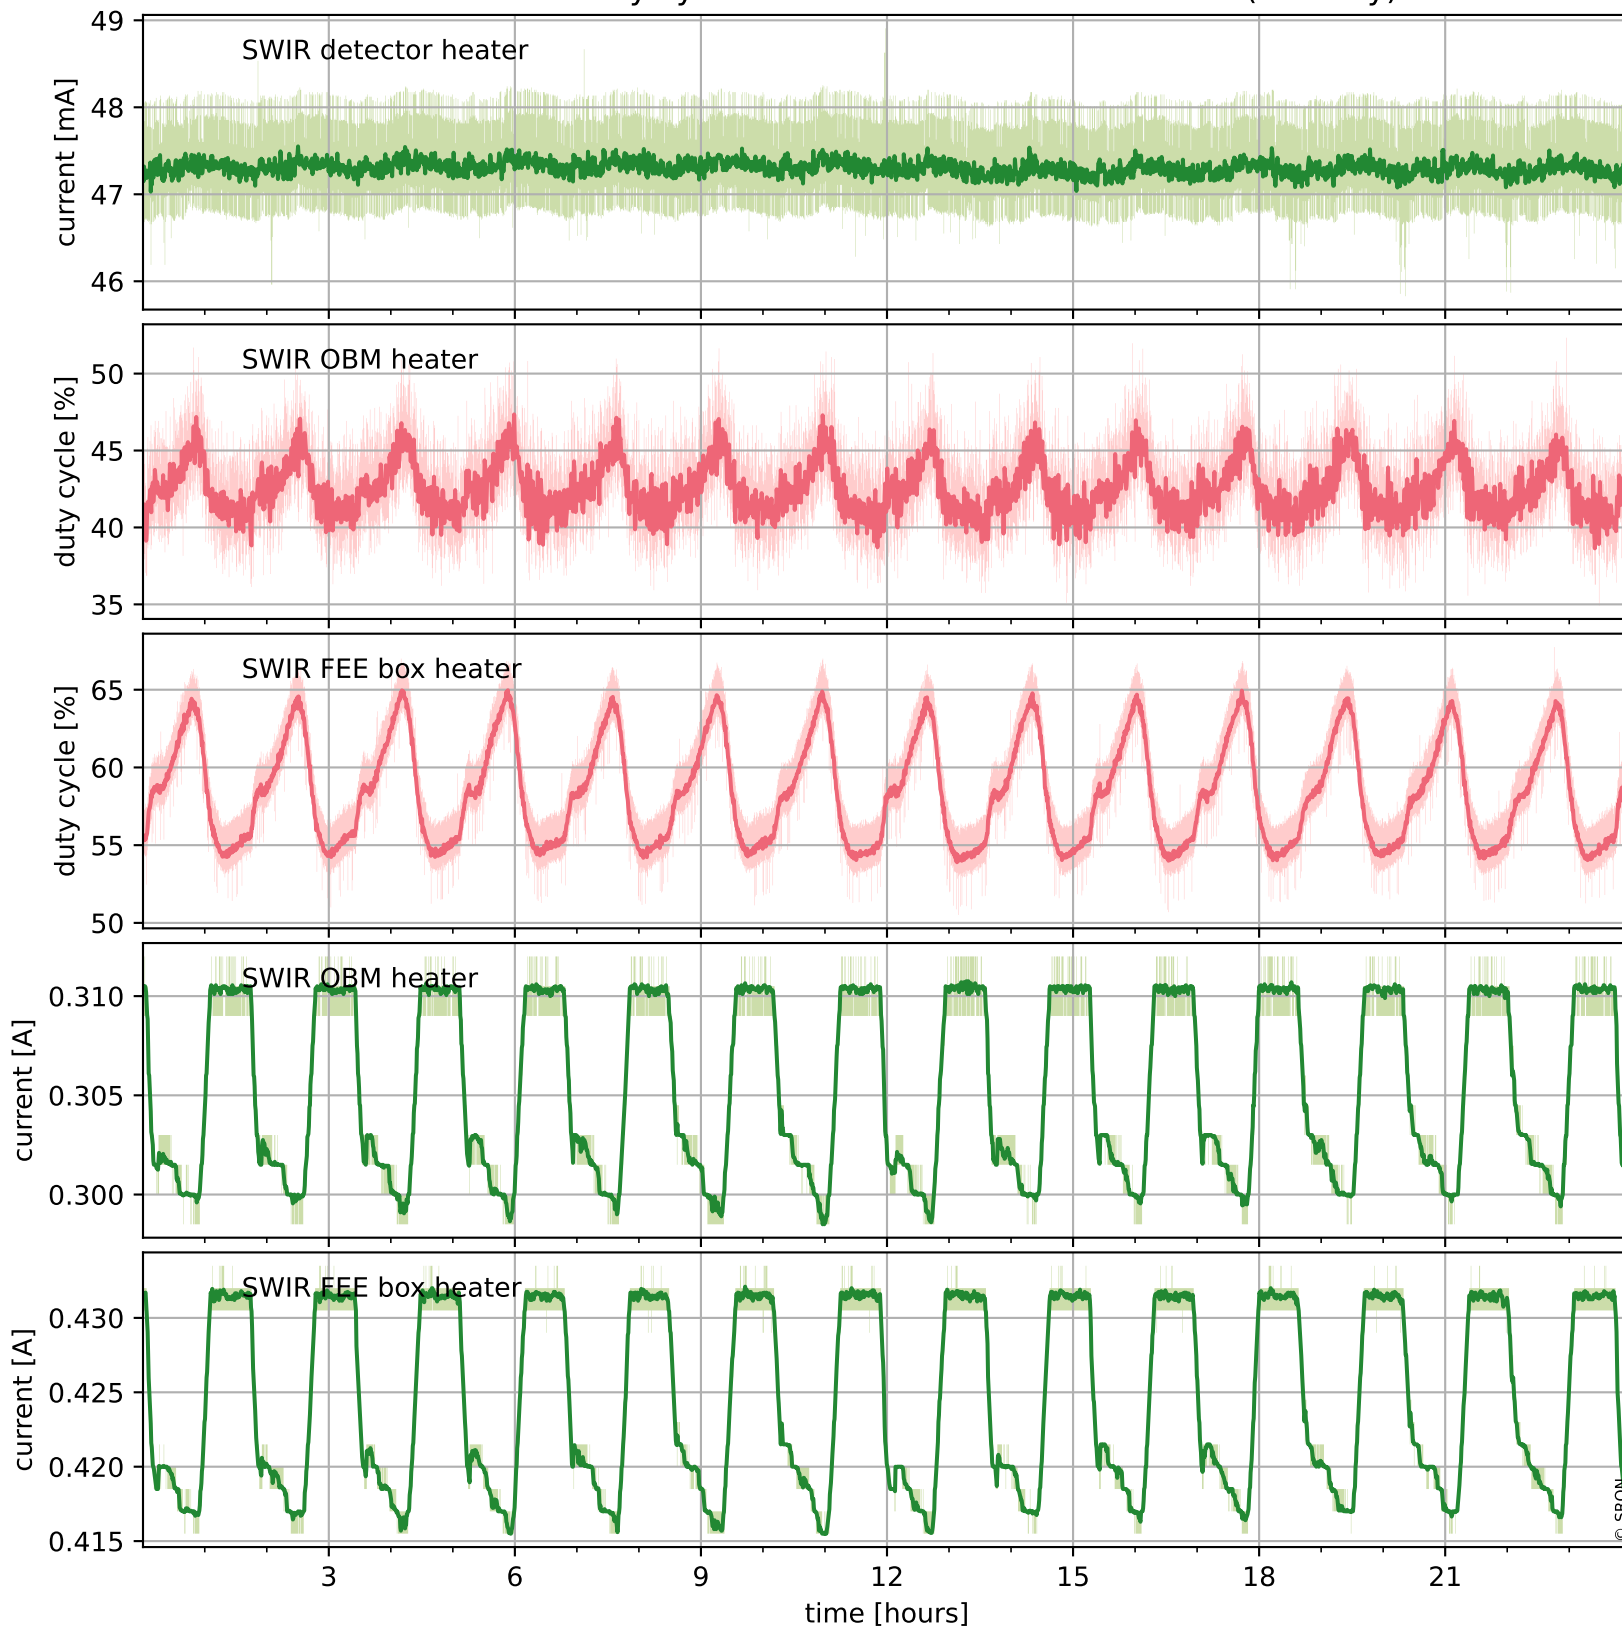

Tropomi SWIR housekeeping data

orbits : [20737, 20750]
coverage : 2021-10-14 / 2021-10-15
created : 2023-08-21T09:18:44

Temperature of sensors relevant for SWIR (one day)

Tropomi SWIR housekeeping data

orbits : [20266, 20750]
coverage : 2021-09-10 / 2021-10-15
created : 2023-08-21T09:18:44

Temperature of sensors relevant for SWIR (last month)

Tropomi SWIR housekeeping data

orbits : [20737, 20750]
coverage : 2021-10-14 / 2021-10-15
created : 2023-08-21T09:18:44

Current and duty cycle of 3 heaters relevant for SWIR (one day)

Tropomi SWIR housekeeping data

orbits : [20266, 20750]
coverage : 2021-09-10 / 2021-10-15
created : 2023-08-21T09:18:45

Current and duty cycle of 3 heaters relevant for SWIR (last month)

Tropomi SWIR housekeeping data

orbits : [20737, 20750]
coverage : 2021-10-14 / 2021-10-15
created : 2023-08-21T09:18:45

Temperature of sensors at the SWIR front-end electronics (one day)

Tropomi SWIR housekeeping data

orbits : [20266, 20750]
coverage : 2021-09-10 / 2021-10-15
created : 2023-08-21T09:18:46