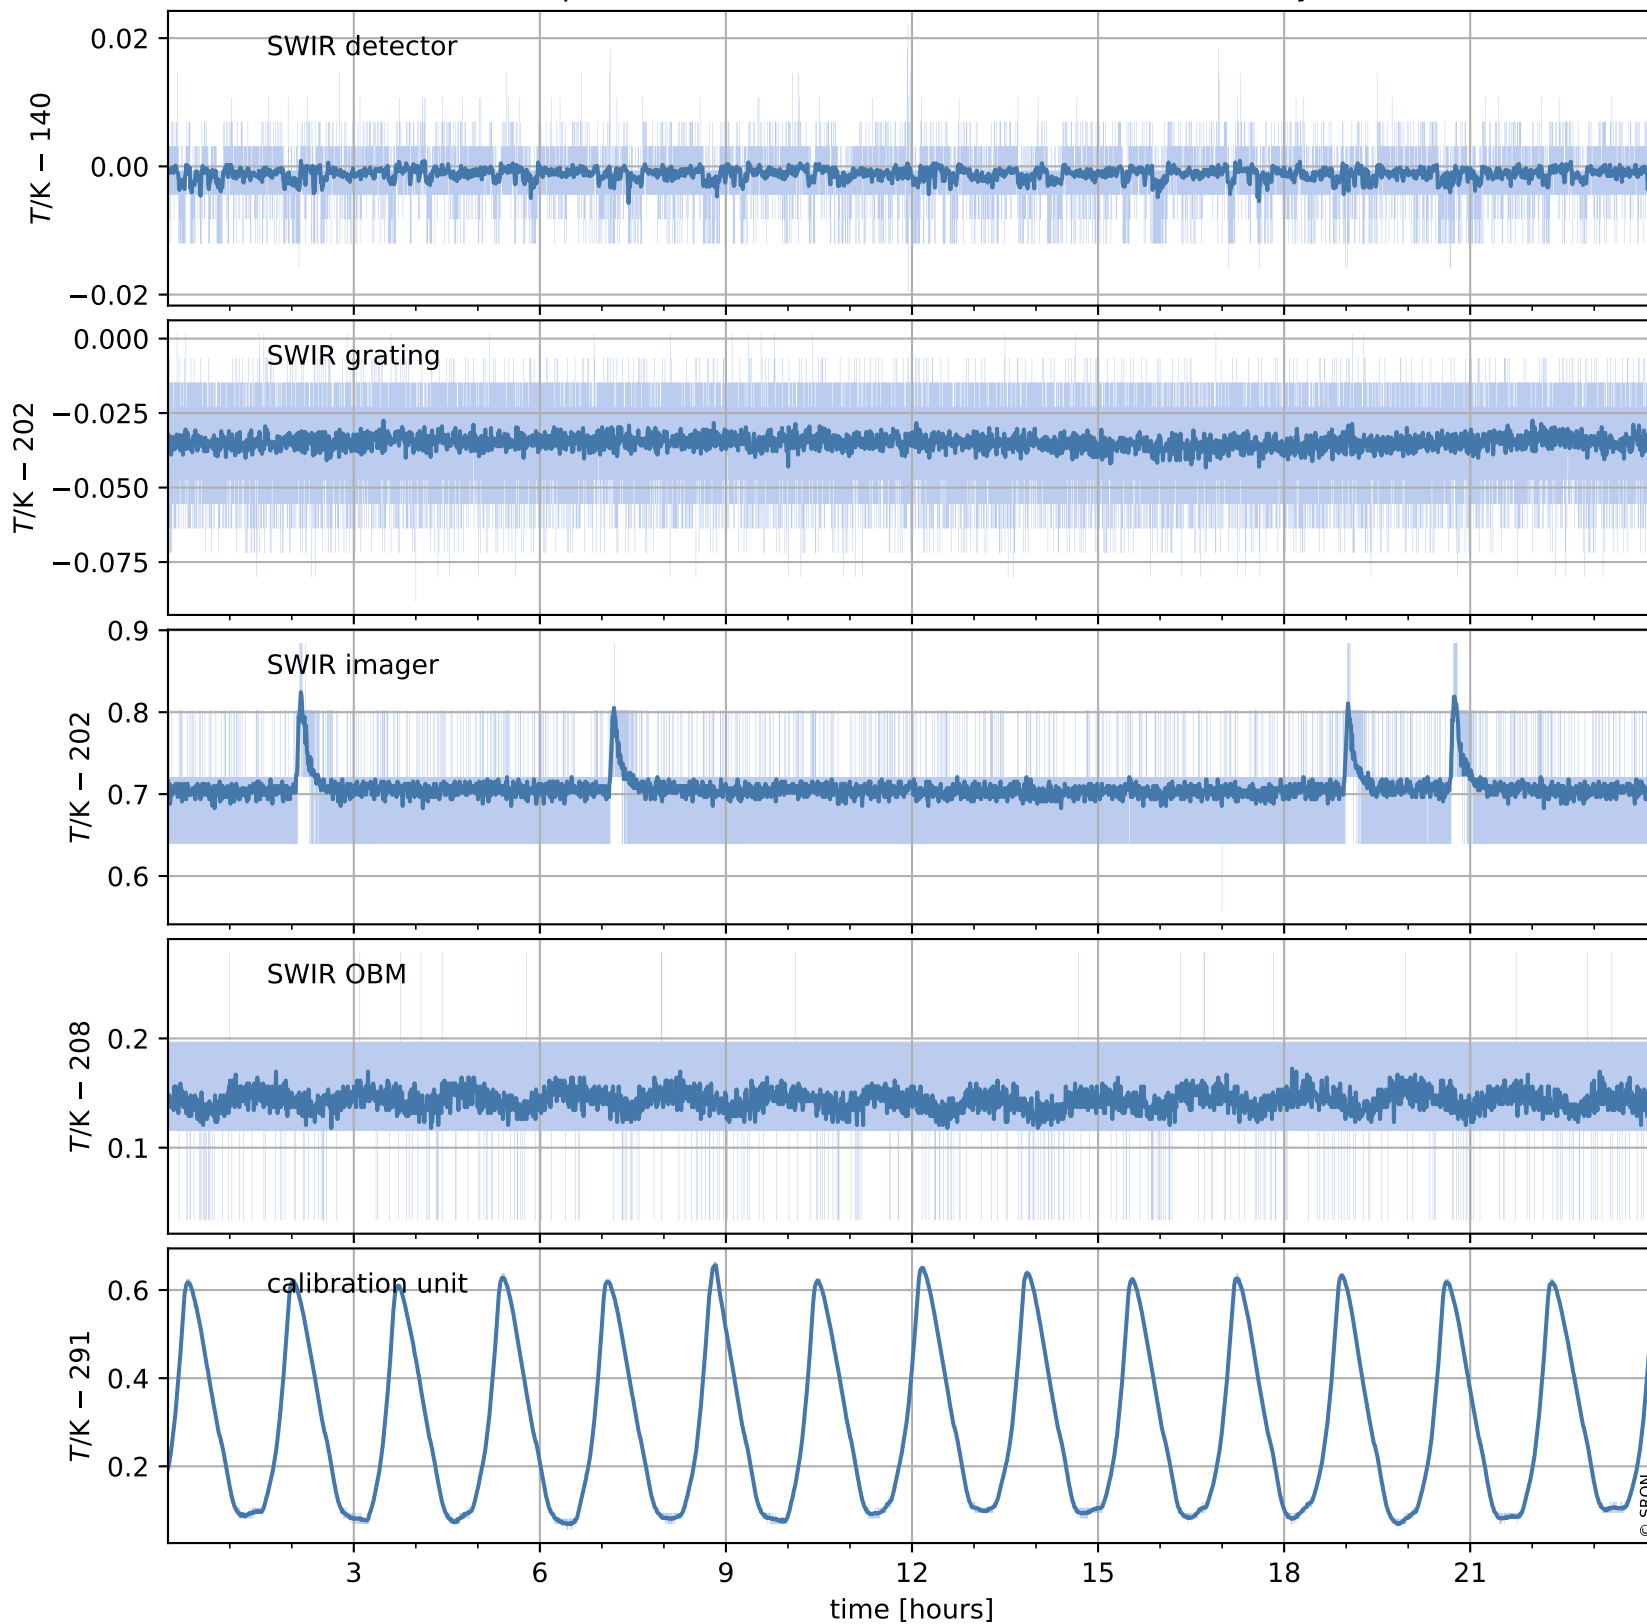

Tropomi SWIR housekeeping data

orbits : [20737, 20750]
coverage : 2021-10-14 / 2021-10-15
created : 2023-08-21T09:18:44

Temperature of sensors relevant for SWIR (one day)

Tropomi SWIR housekeeping data

orbits : [20266, 20750]
coverage : 2021-09-10 / 2021-10-15
created : 2023-08-21T09:18:44

Temperature of sensors relevant for SWIR (last month)

Tropomi SWIR housekeeping data

orbits : [20737, 20750]
coverage : 2021-10-14 / 2021-10-15
created : 2023-08-21T09:18:44

Current and duty cycle of 3 heaters relevant for SWIR (one day)

Tropomi SWIR housekeeping data

orbits : [20266, 20750]
coverage : 2021-09-10 / 2021-10-15
created : 2023-08-21T09:18:45

Current and duty cycle of 3 heaters relevant for SWIR (last month)

Tropomi SWIR housekeeping data