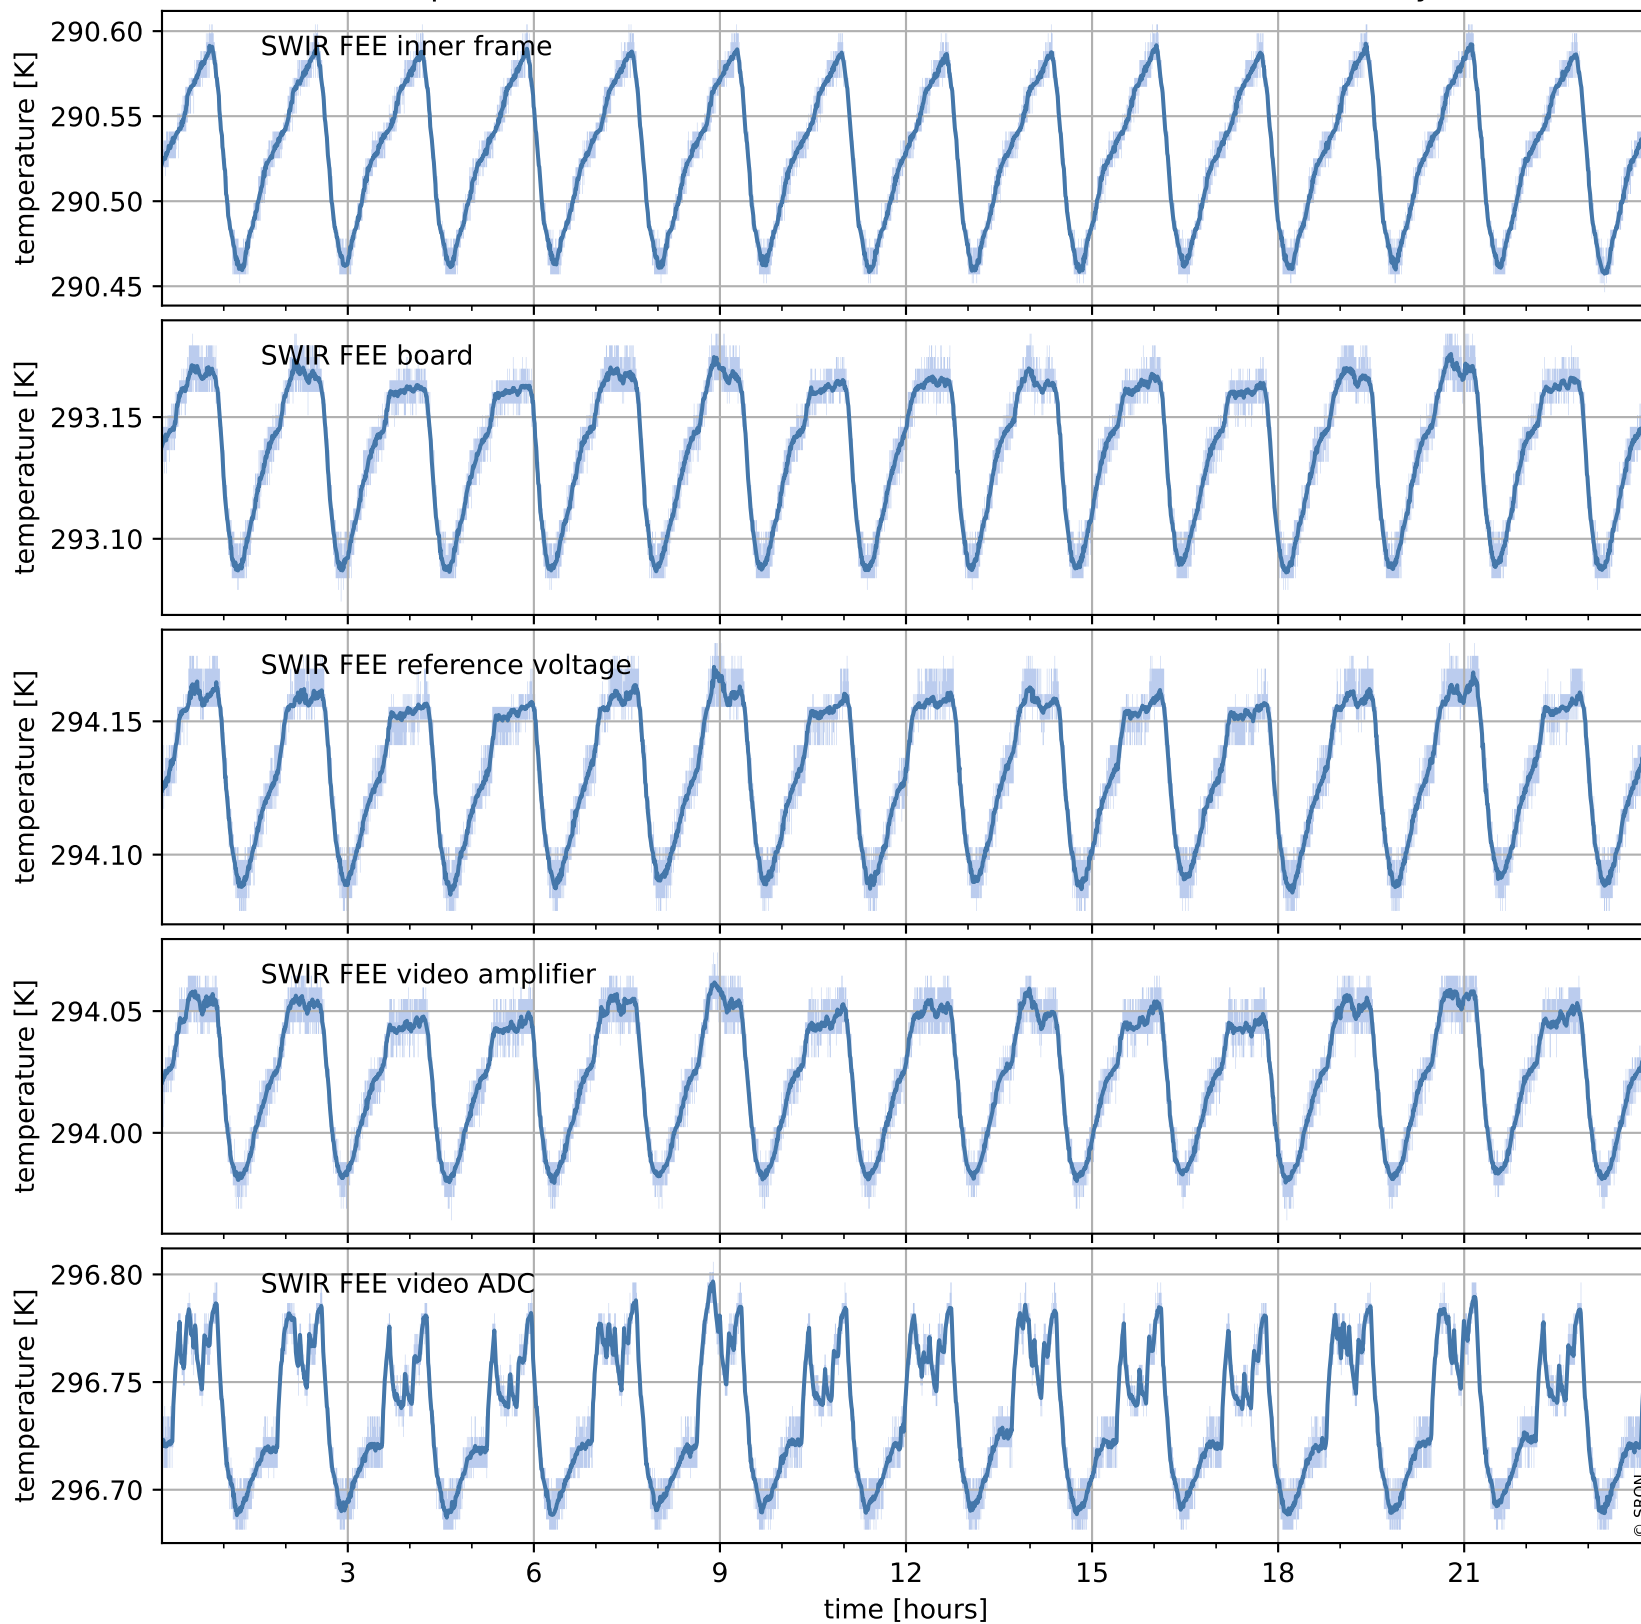

Tropomi SWIR housekeeping data

orbits : [20737, 20750]
coverage : 2021-10-14 / 2021-10-15
created : 2023-08-21T09:18:44

Temperature of sensors relevant for SWIR (one day)

Tropomi SWIR housekeeping data

orbits : [20266, 20750]
coverage : 2021-09-10 / 2021-10-15
created : 2023-08-21T09:18:44

Temperature of sensors relevant for SWIR (last month)

Tropomi SWIR housekeeping data

orbits : [20737, 20750]
coverage : 2021-10-14 / 2021-10-15
created : 2023-08-21T09:18:44

Current and duty cycle of 3 heaters relevant for SWIR (one day)

Tropomi SWIR housekeeping data

orbits : [20266, 20750]
coverage : 2021-09-10 / 2021-10-15
created : 2023-08-21T09:18:45

Current and duty cycle of 3 heaters relevant for SWIR (last month)

Tropomi SWIR housekeeping data

orbits : [20737, 20750]
coverage : 2021-10-14 / 2021-10-15
created : 2023-08-21T09:18:45

Temperature of sensors at the SWIR front-end electronics (one day)

Tropomi SWIR housekeeping data

orbits : [20266, 20750]
coverage : 2021-09-10 / 2021-10-15
created : 2023-08-21T09:18:46