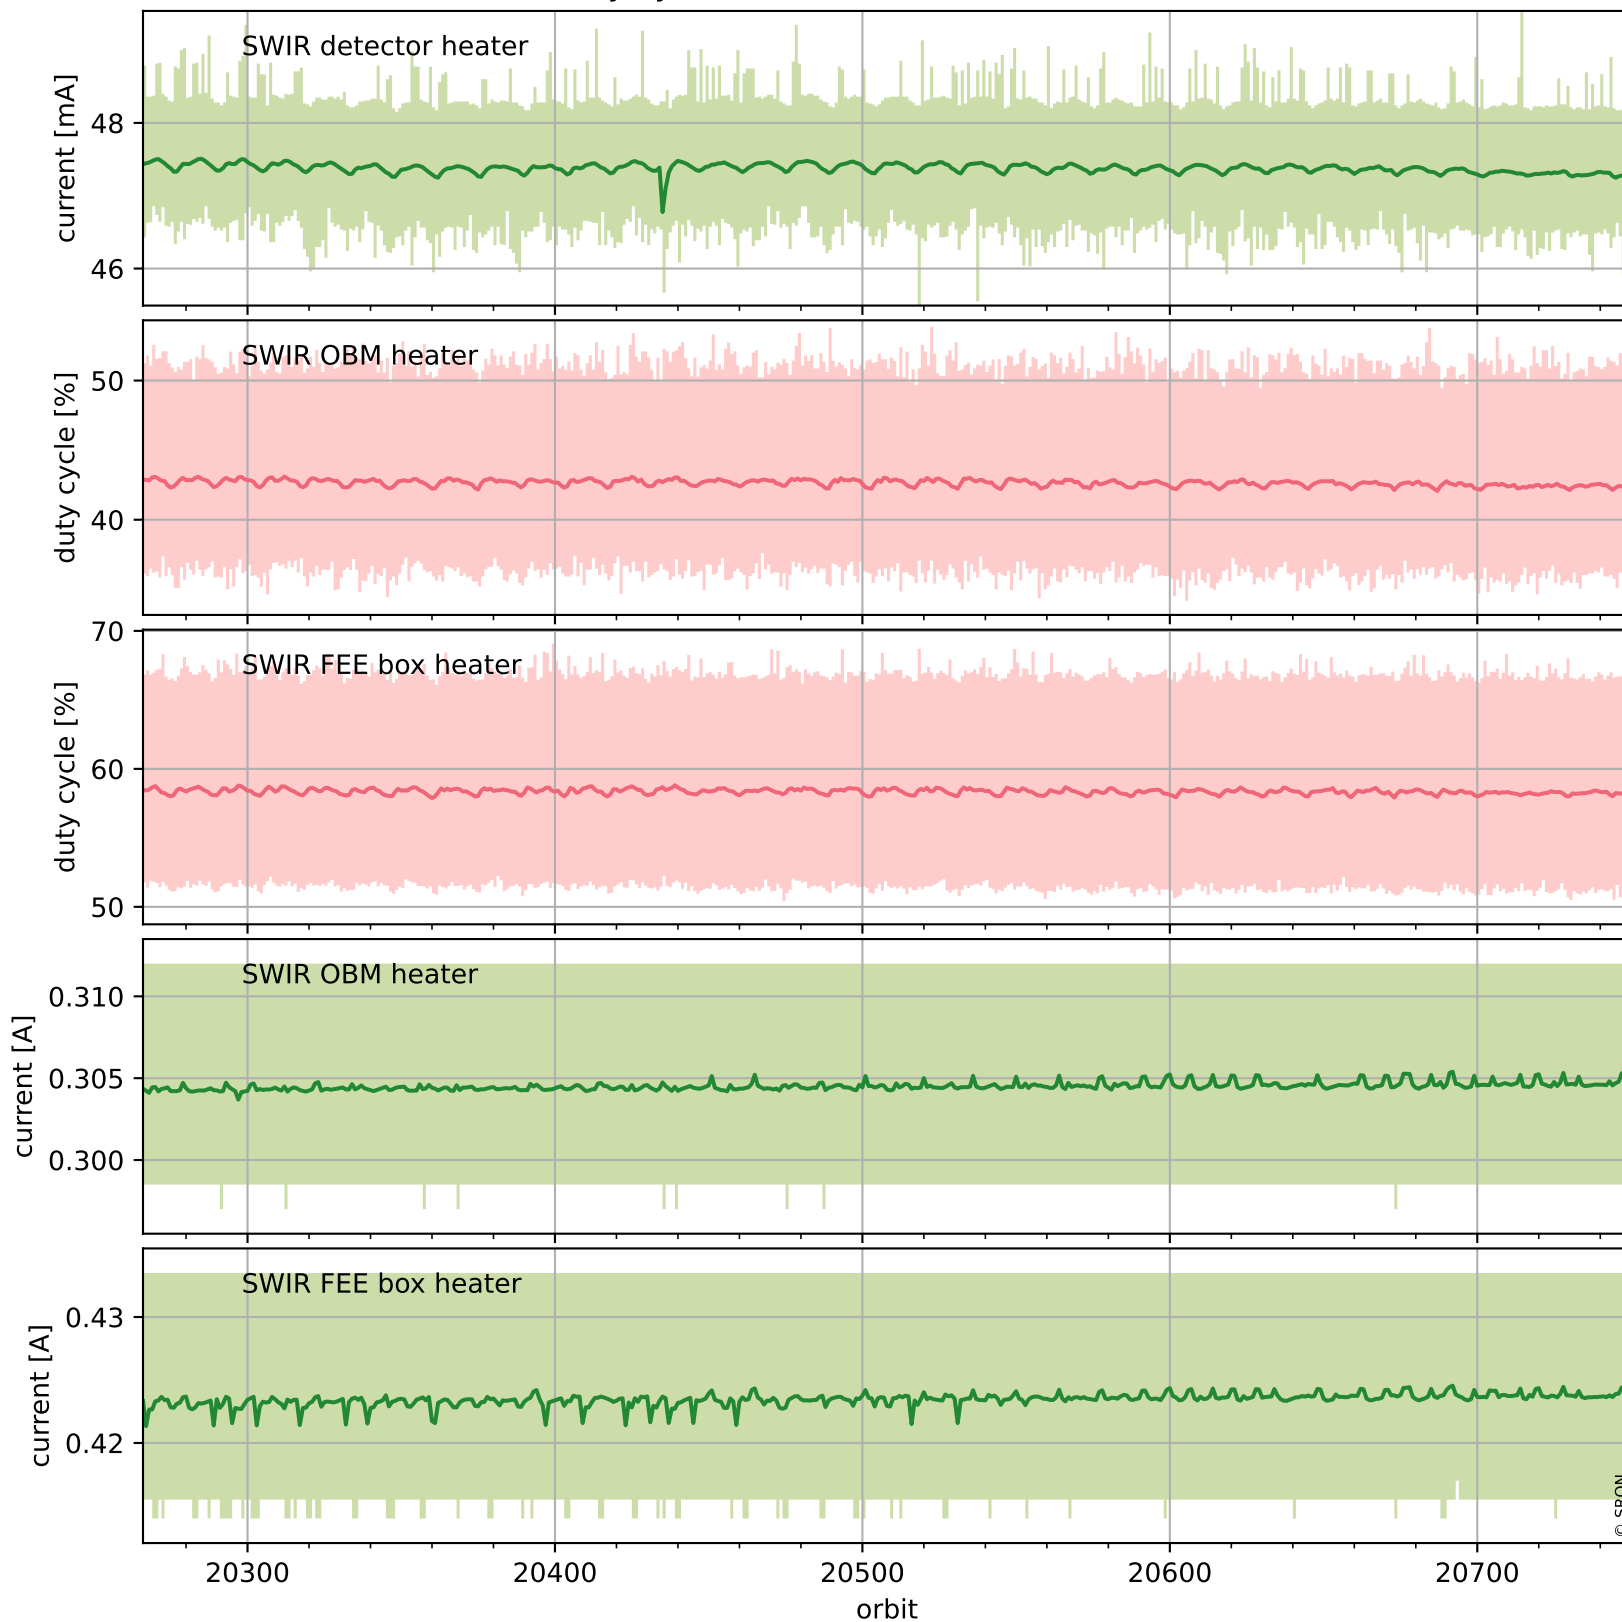

Tropomi SWIR housekeeping data

orbits : [20737, 20750]
coverage : 2021-10-14 / 2021-10-15
created : 2023-08-21T09:18:44

Temperature of sensors relevant for SWIR (one day)

Tropomi SWIR housekeeping data

orbits : [20266, 20750]
coverage : 2021-09-10 / 2021-10-15
created : 2023-08-21T09:18:44

Temperature of sensors relevant for SWIR (last month)

Tropomi SWIR housekeeping data

orbits : [20737, 20750]
coverage : 2021-10-14 / 2021-10-15
created : 2023-08-21T09:18:44

Current and duty cycle of 3 heaters relevant for SWIR (one day)

Tropomi SWIR housekeeping data

orbits : [20266, 20750]
coverage : 2021-09-10 / 2021-10-15
created : 2023-08-21T09:18:45

Current and duty cycle of 3 heaters relevant for SWIR (last month)

Tropomi SWIR housekeeping data

orbits : [20737, 20750]
coverage : 2021-10-14 / 2021-10-15
created : 2023-08-21T09:18:45

Temperature of sensors at the SWIR front-end electronics (one day)

Tropomi SWIR housekeeping data

orbits : [20266, 20750]
coverage : 2021-09-10 / 2021-10-15
created : 2023-08-21T09:18:46