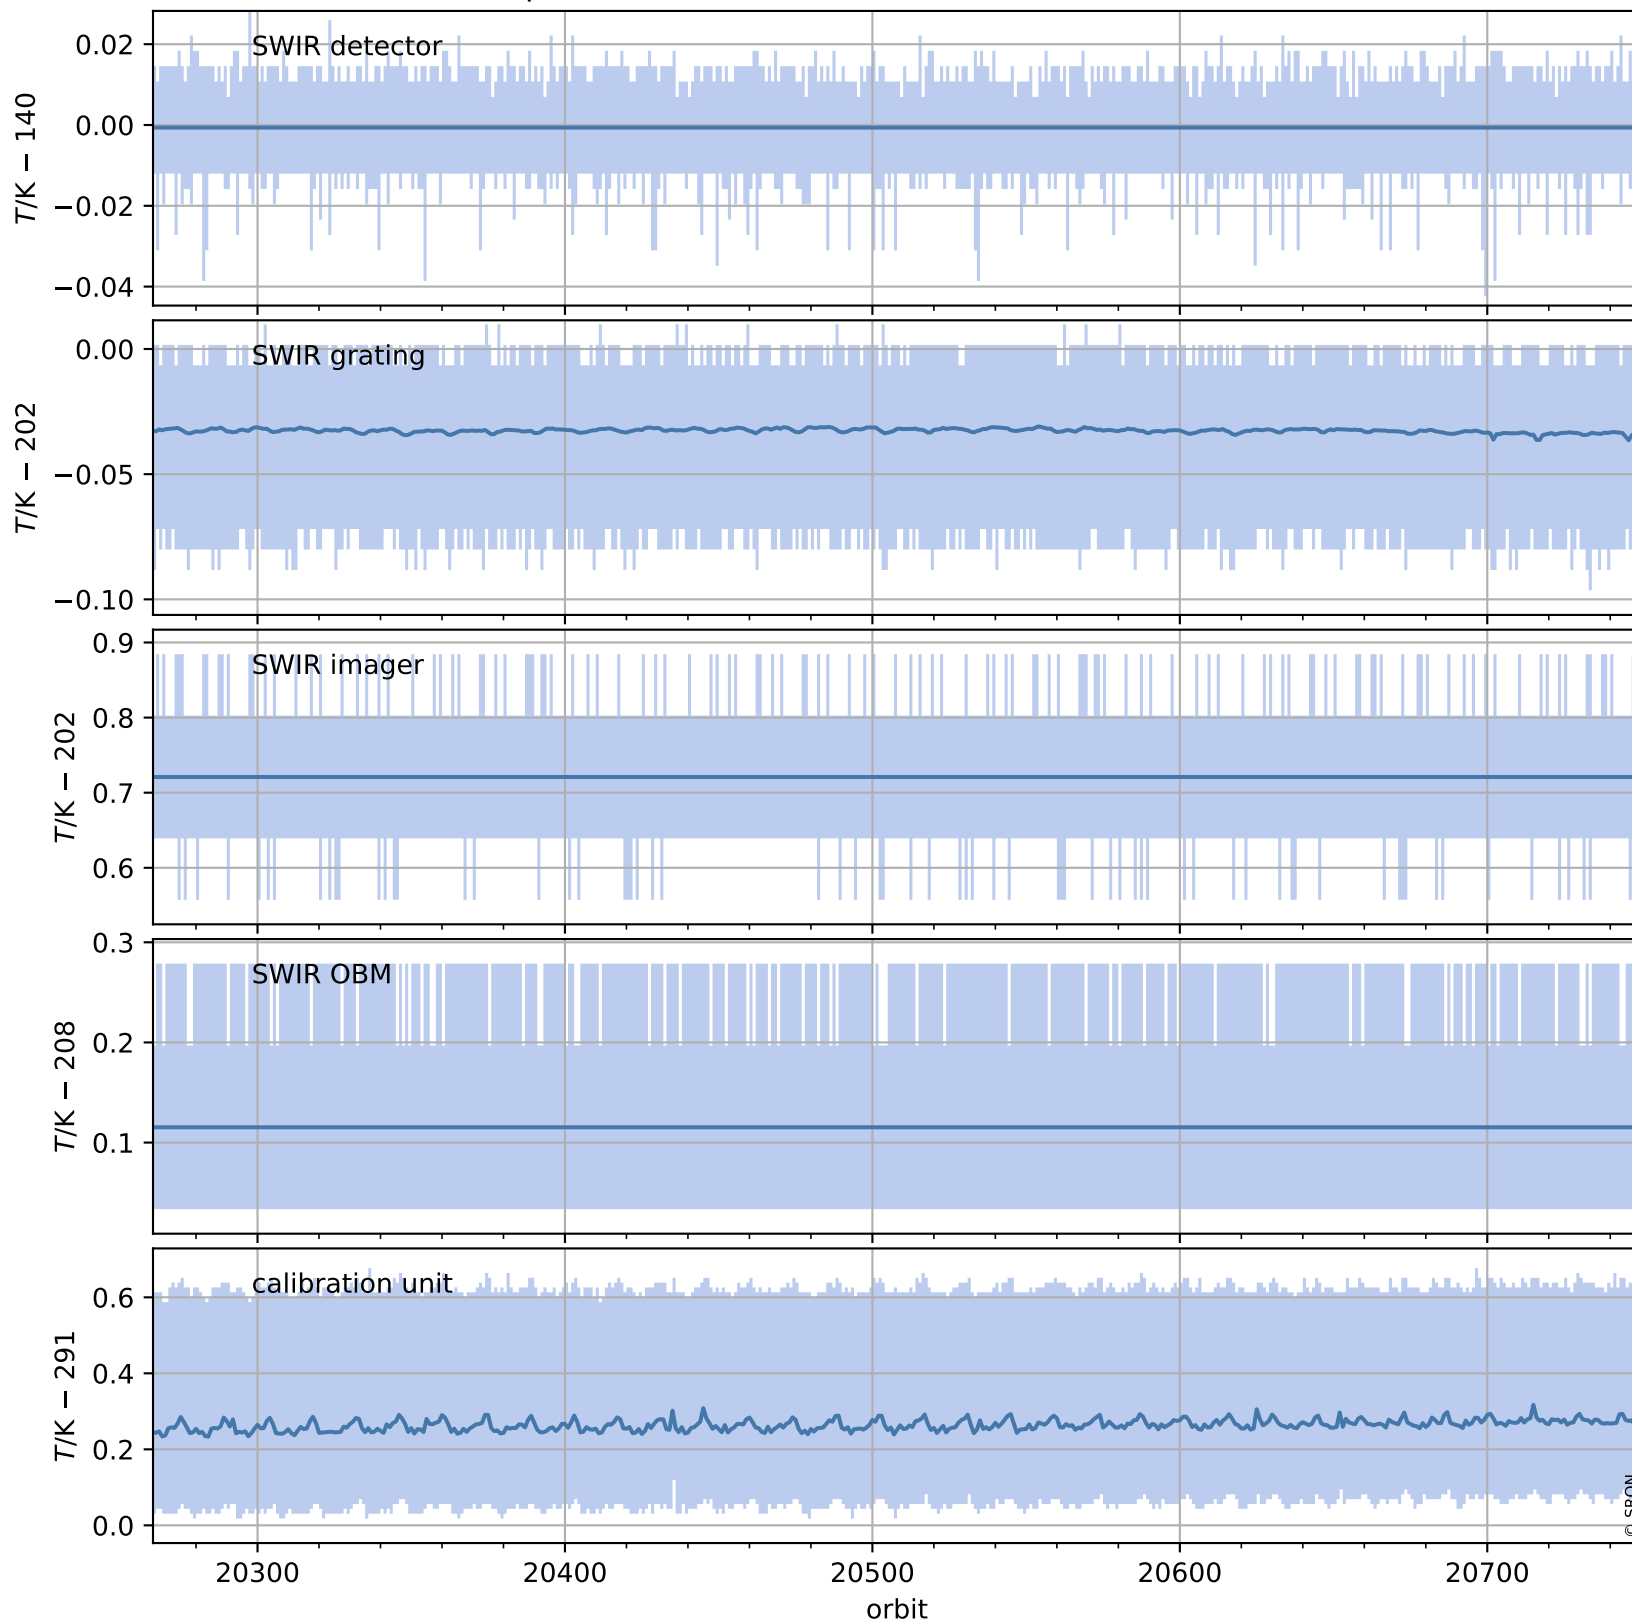

Tropomi SWIR housekeeping data

orbits : [20737, 20750]
coverage : 2021-10-14 / 2021-10-15
created : 2023-08-21T09:18:44

Temperature of sensors relevant for SWIR (one day)

Tropomi SWIR housekeeping data

orbits : [20266, 20750]
coverage : 2021-09-10 / 2021-10-15
created : 2023-08-21T09:18:44

Temperature of sensors relevant for SWIR (last month)

Tropomi SWIR housekeeping data

orbits : [20737, 20750]
coverage : 2021-10-14 / 2021-10-15
created : 2023-08-21T09:18:44

Current and duty cycle of 3 heaters relevant for SWIR (one day)

Tropomi SWIR housekeeping data

orbits : [20266, 20750]
coverage : 2021-09-10 / 2021-10-15
created : 2023-08-21T09:18:45

Current and duty cycle of 3 heaters relevant for SWIR (last month)

Tropomi SWIR housekeeping data

orbits : [20737, 20750]
coverage : 2021-10-14 / 2021-10-15
created : 2023-08-21T09:18:45

Temperature of sensors at the SWIR front-end electronics (one day)

Tropomi SWIR housekeeping data

orbits : [20266, 20750]
coverage : 2021-09-10 / 2021-10-15
created : 2023-08-21T09:18:46