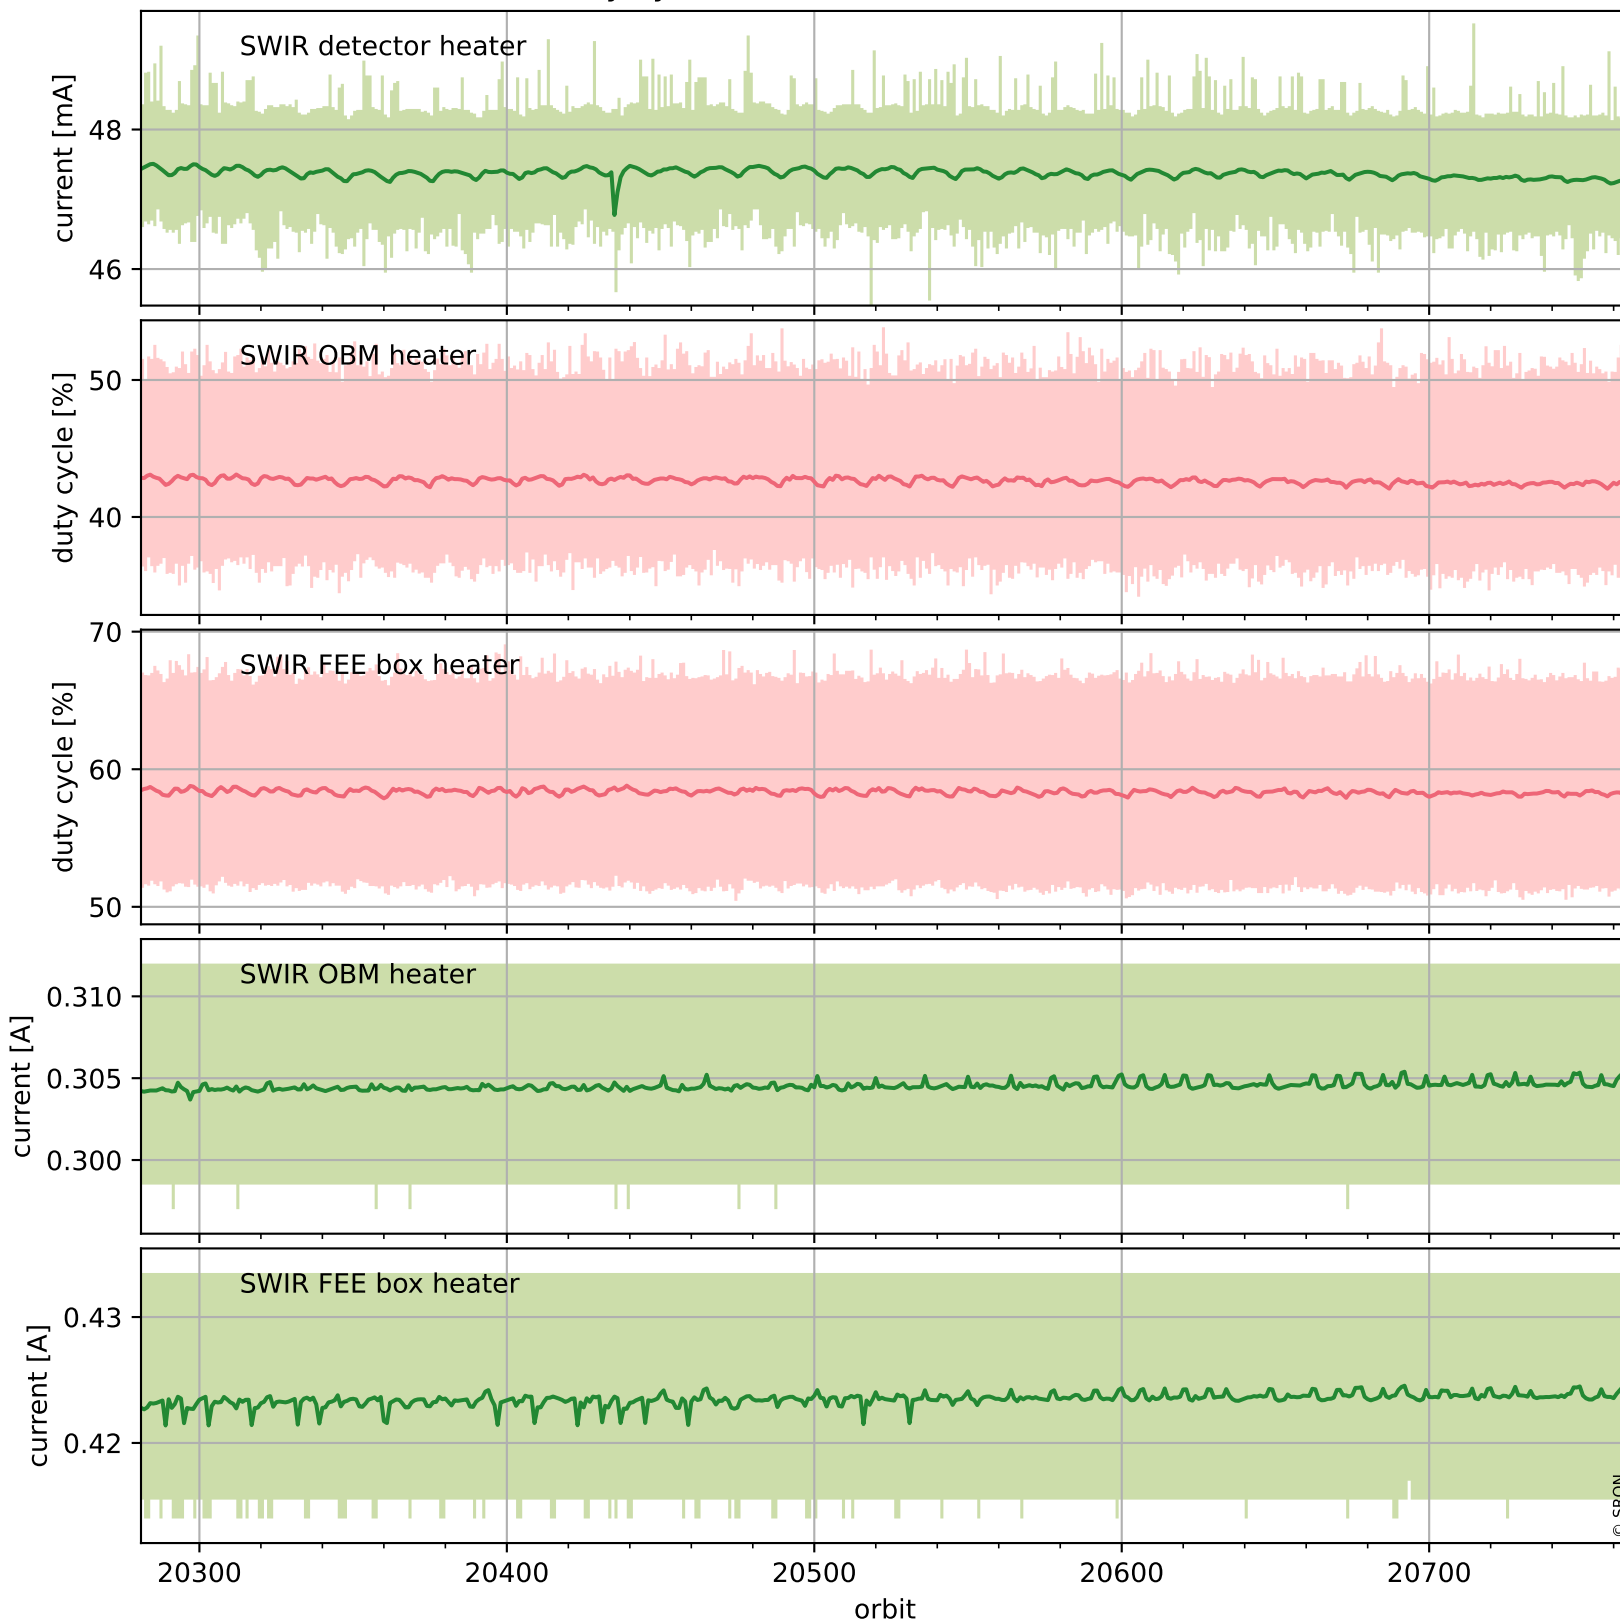

Tropomi SWIR housekeeping data

orbits : [20751, 20765]
coverage : 2021-10-15 / 2021-10-16
created : 2023-08-21T09:18:46

Temperature of sensors relevant for SWIR (one day)

Tropomi SWIR housekeeping data

orbits : [20281, 20765]
coverage : 2021-09-11 / 2021-10-16
created : 2023-08-21T09:18:46

Temperature of sensors relevant for SWIR (last month)

Tropomi SWIR housekeeping data

orbits : [20751, 20765]
coverage : 2021-10-15 / 2021-10-16
created : 2023-08-21T09:18:47

Current and duty cycle of 3 heaters relevant for SWIR (one day)

Tropomi SWIR housekeeping data

orbits : [20281, 20765]
coverage : 2021-09-11 / 2021-10-16
created : 2023-08-21T09:18:47

Current and duty cycle of 3 heaters relevant for SWIR (last month)

Tropomi SWIR housekeeping data

orbits : [20751, 20765]
coverage : 2021-10-15 / 2021-10-16
created : 2023-08-21T09:18:48

Temperature of sensors at the SWIR front-end electronics (one day)

Tropomi SWIR housekeeping data

orbits : [20281, 20765]
coverage : 2021-09-11 / 2021-10-16
created : 2023-08-21T09:18:48