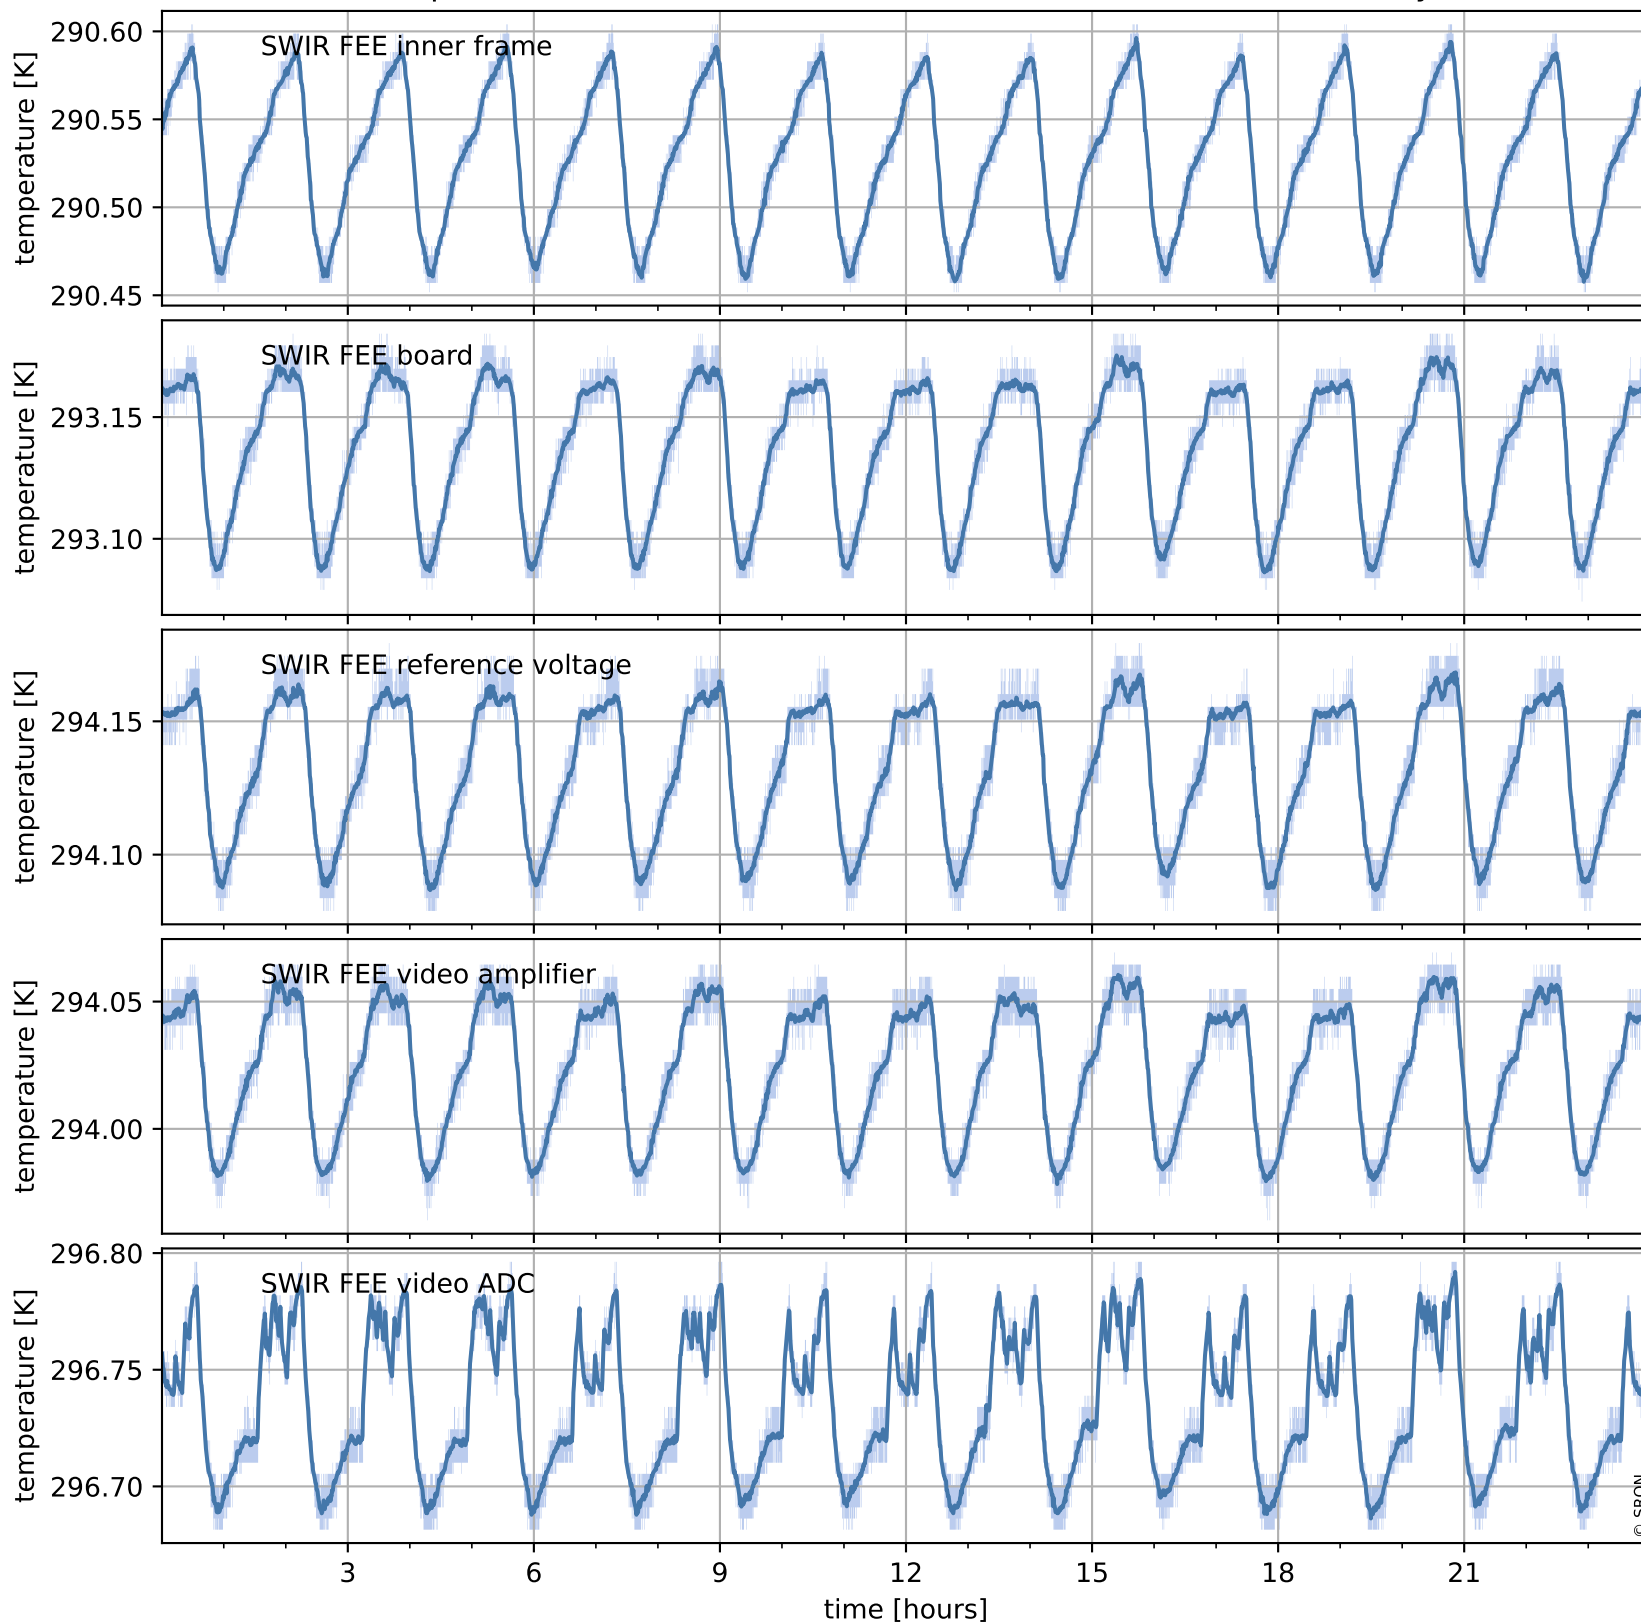

Tropomi SWIR housekeeping data

orbits : [20751, 20765]
coverage : 2021-10-15 / 2021-10-16
created : 2023-08-21T09:18:46

Temperature of sensors relevant for SWIR (one day)

Tropomi SWIR housekeeping data

orbits : [20281, 20765]
coverage : 2021-09-11 / 2021-10-16
created : 2023-08-21T09:18:46

Temperature of sensors relevant for SWIR (last month)

Tropomi SWIR housekeeping data

orbits : [20751, 20765]
coverage : 2021-10-15 / 2021-10-16
created : 2023-08-21T09:18:47

Current and duty cycle of 3 heaters relevant for SWIR (one day)

Tropomi SWIR housekeeping data

orbits : [20281, 20765]
coverage : 2021-09-11 / 2021-10-16
created : 2023-08-21T09:18:47

Current and duty cycle of 3 heaters relevant for SWIR (last month)

Tropomi SWIR housekeeping data

orbits : [20751, 20765]
coverage : 2021-10-15 / 2021-10-16
created : 2023-08-21T09:18:48

Temperature of sensors at the SWIR front-end electronics (one day)

Tropomi SWIR housekeeping data

orbits : [20281, 20765]
coverage : 2021-09-11 / 2021-10-16
created : 2023-08-21T09:18:48