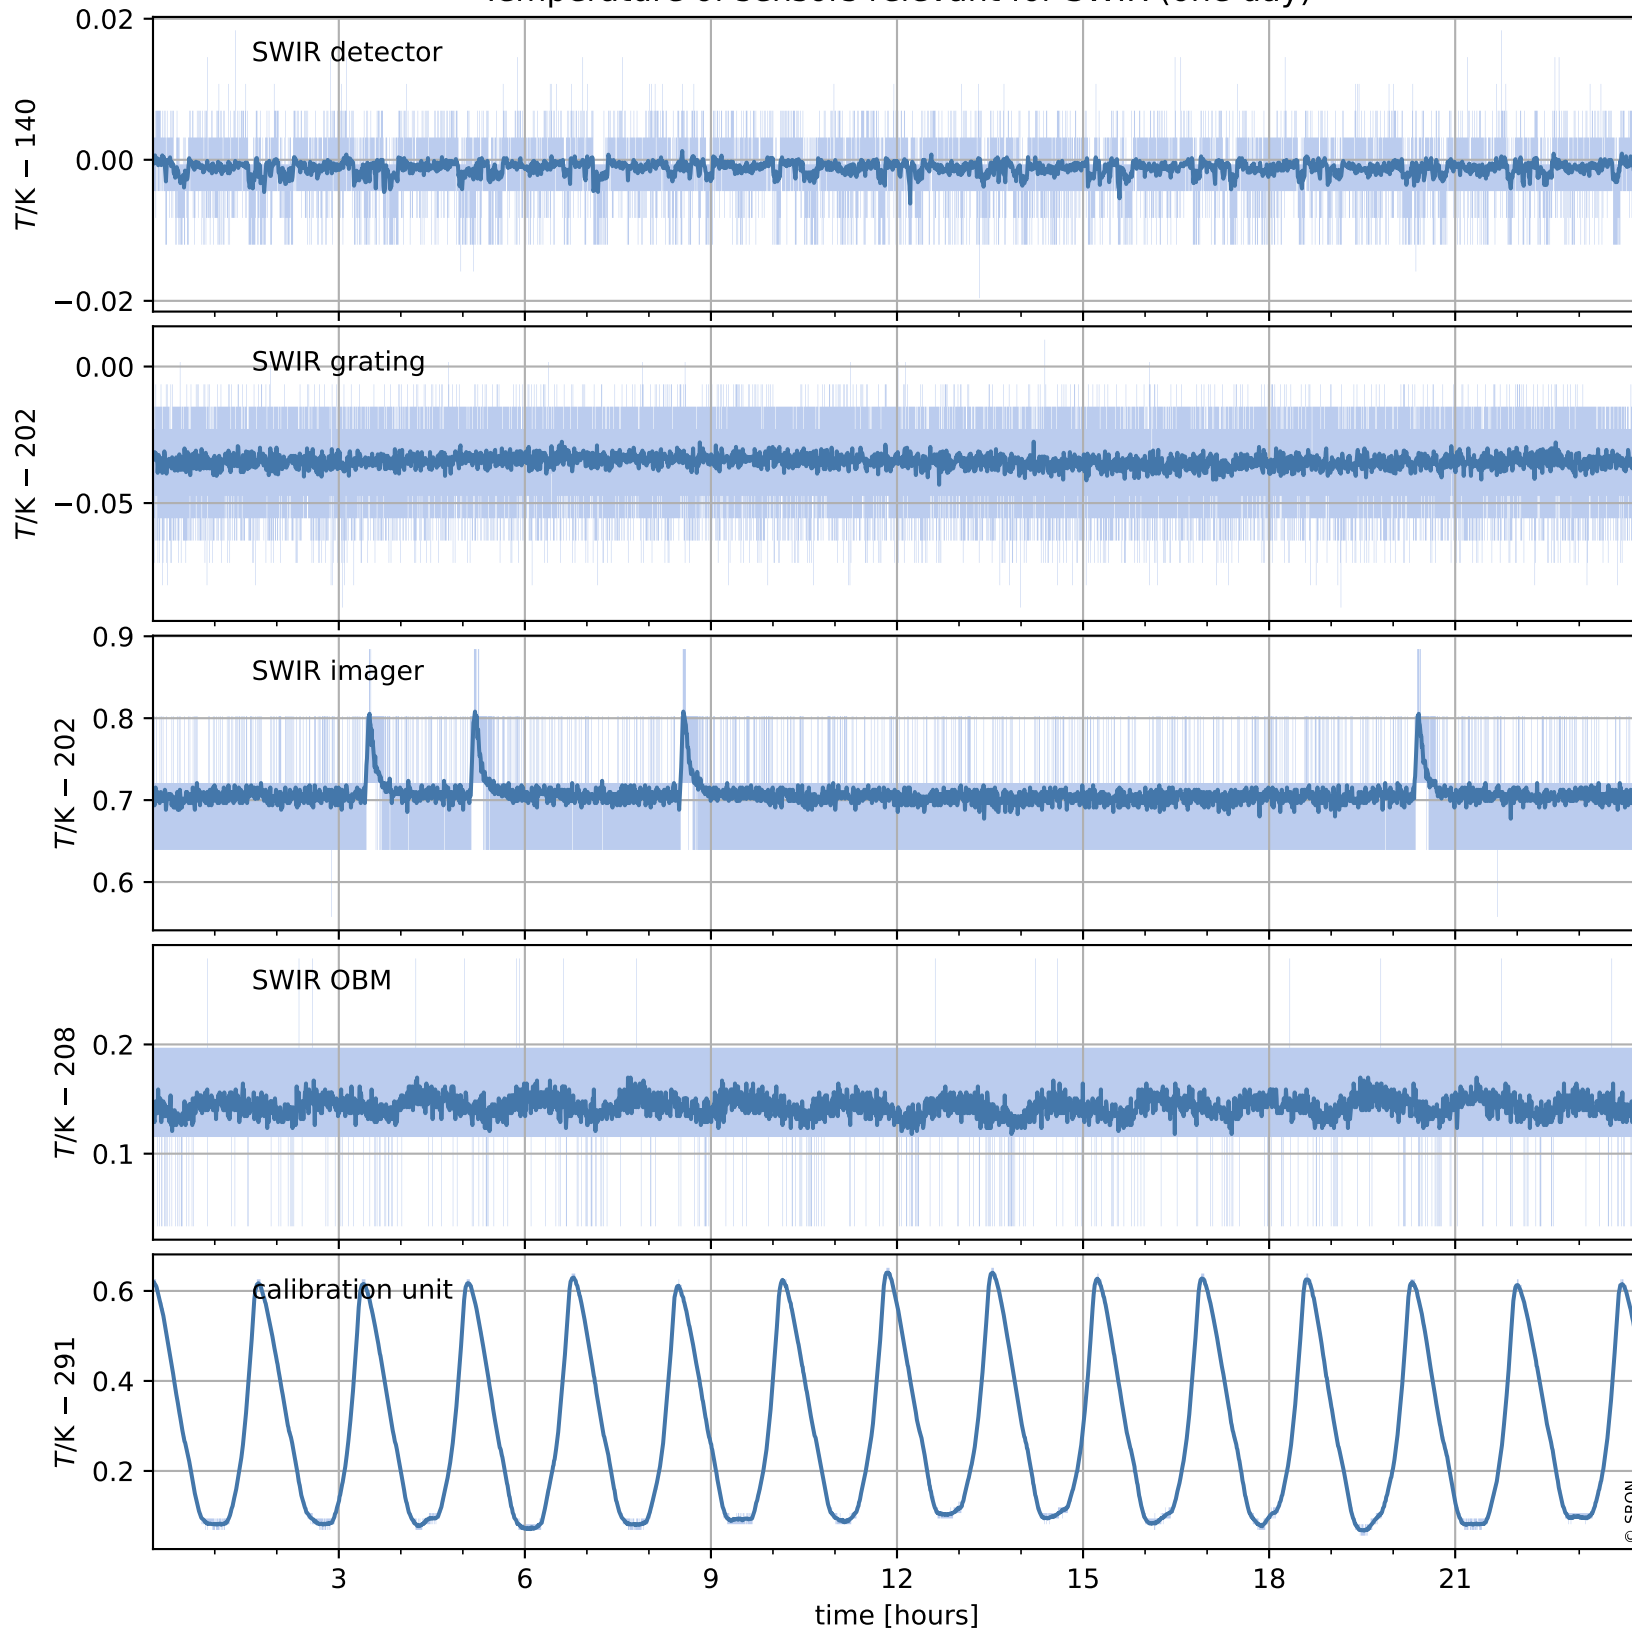

Tropomi SWIR housekeeping data

orbits : [20751, 20765]
coverage : 2021-10-15 / 2021-10-16
created : 2023-08-21T09:18:46

Temperature of sensors relevant for SWIR (one day)

Tropomi SWIR housekeeping data

orbits : [20281, 20765]
coverage : 2021-09-11 / 2021-10-16
created : 2023-08-21T09:18:46

Temperature of sensors relevant for SWIR (last month)

Tropomi SWIR housekeeping data

orbits : [20751, 20765]
coverage : 2021-10-15 / 2021-10-16
created : 2023-08-21T09:18:47

Current and duty cycle of 3 heaters relevant for SWIR (one day)

Tropomi SWIR housekeeping data

orbits : [20281, 20765]
coverage : 2021-09-11 / 2021-10-16
created : 2023-08-21T09:18:47

Current and duty cycle of 3 heaters relevant for SWIR (last month)

Tropomi SWIR housekeeping data