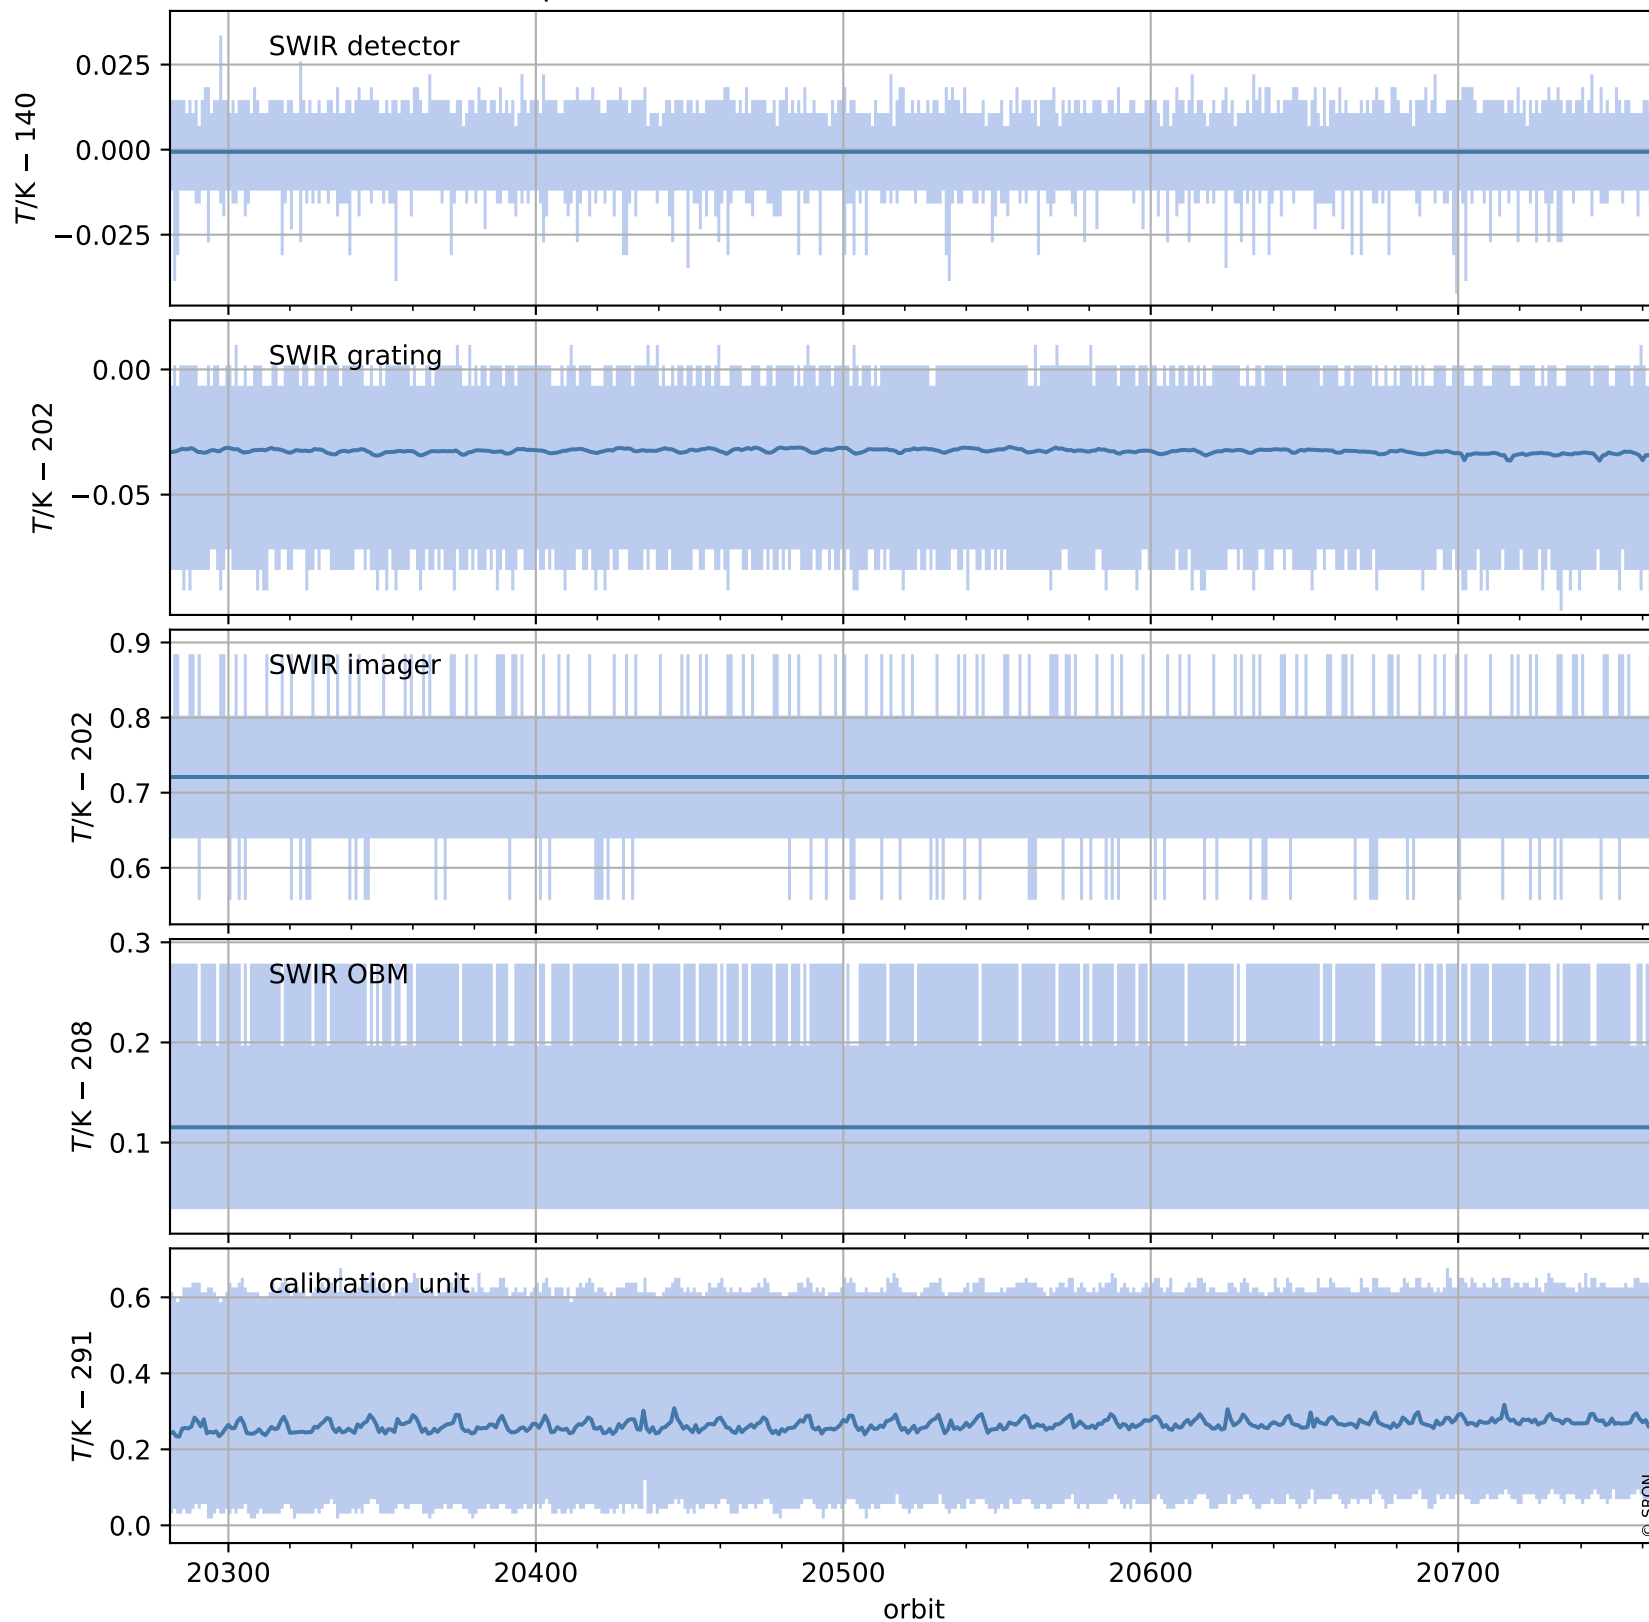

Tropomi SWIR housekeeping data

orbits : [20751, 20765]
coverage : 2021-10-15 / 2021-10-16
created : 2023-08-21T09:18:46

Temperature of sensors relevant for SWIR (one day)

Tropomi SWIR housekeeping data

orbits : [20281, 20765]
coverage : 2021-09-11 / 2021-10-16
created : 2023-08-21T09:18:46

Temperature of sensors relevant for SWIR (last month)

Tropomi SWIR housekeeping data

orbits : [20751, 20765]
coverage : 2021-10-15 / 2021-10-16
created : 2023-08-21T09:18:47

Current and duty cycle of 3 heaters relevant for SWIR (one day)

Tropomi SWIR housekeeping data

orbits : [20281, 20765]
coverage : 2021-09-11 / 2021-10-16
created : 2023-08-21T09:18:47

Current and duty cycle of 3 heaters relevant for SWIR (last month)

Tropomi SWIR housekeeping data

orbits : [20751, 20765]
coverage : 2021-10-15 / 2021-10-16
created : 2023-08-21T09:18:48

Temperature of sensors at the SWIR front-end electronics (one day)

Tropomi SWIR housekeeping data

orbits : [20281, 20765]
coverage : 2021-09-11 / 2021-10-16
created : 2023-08-21T09:18:48