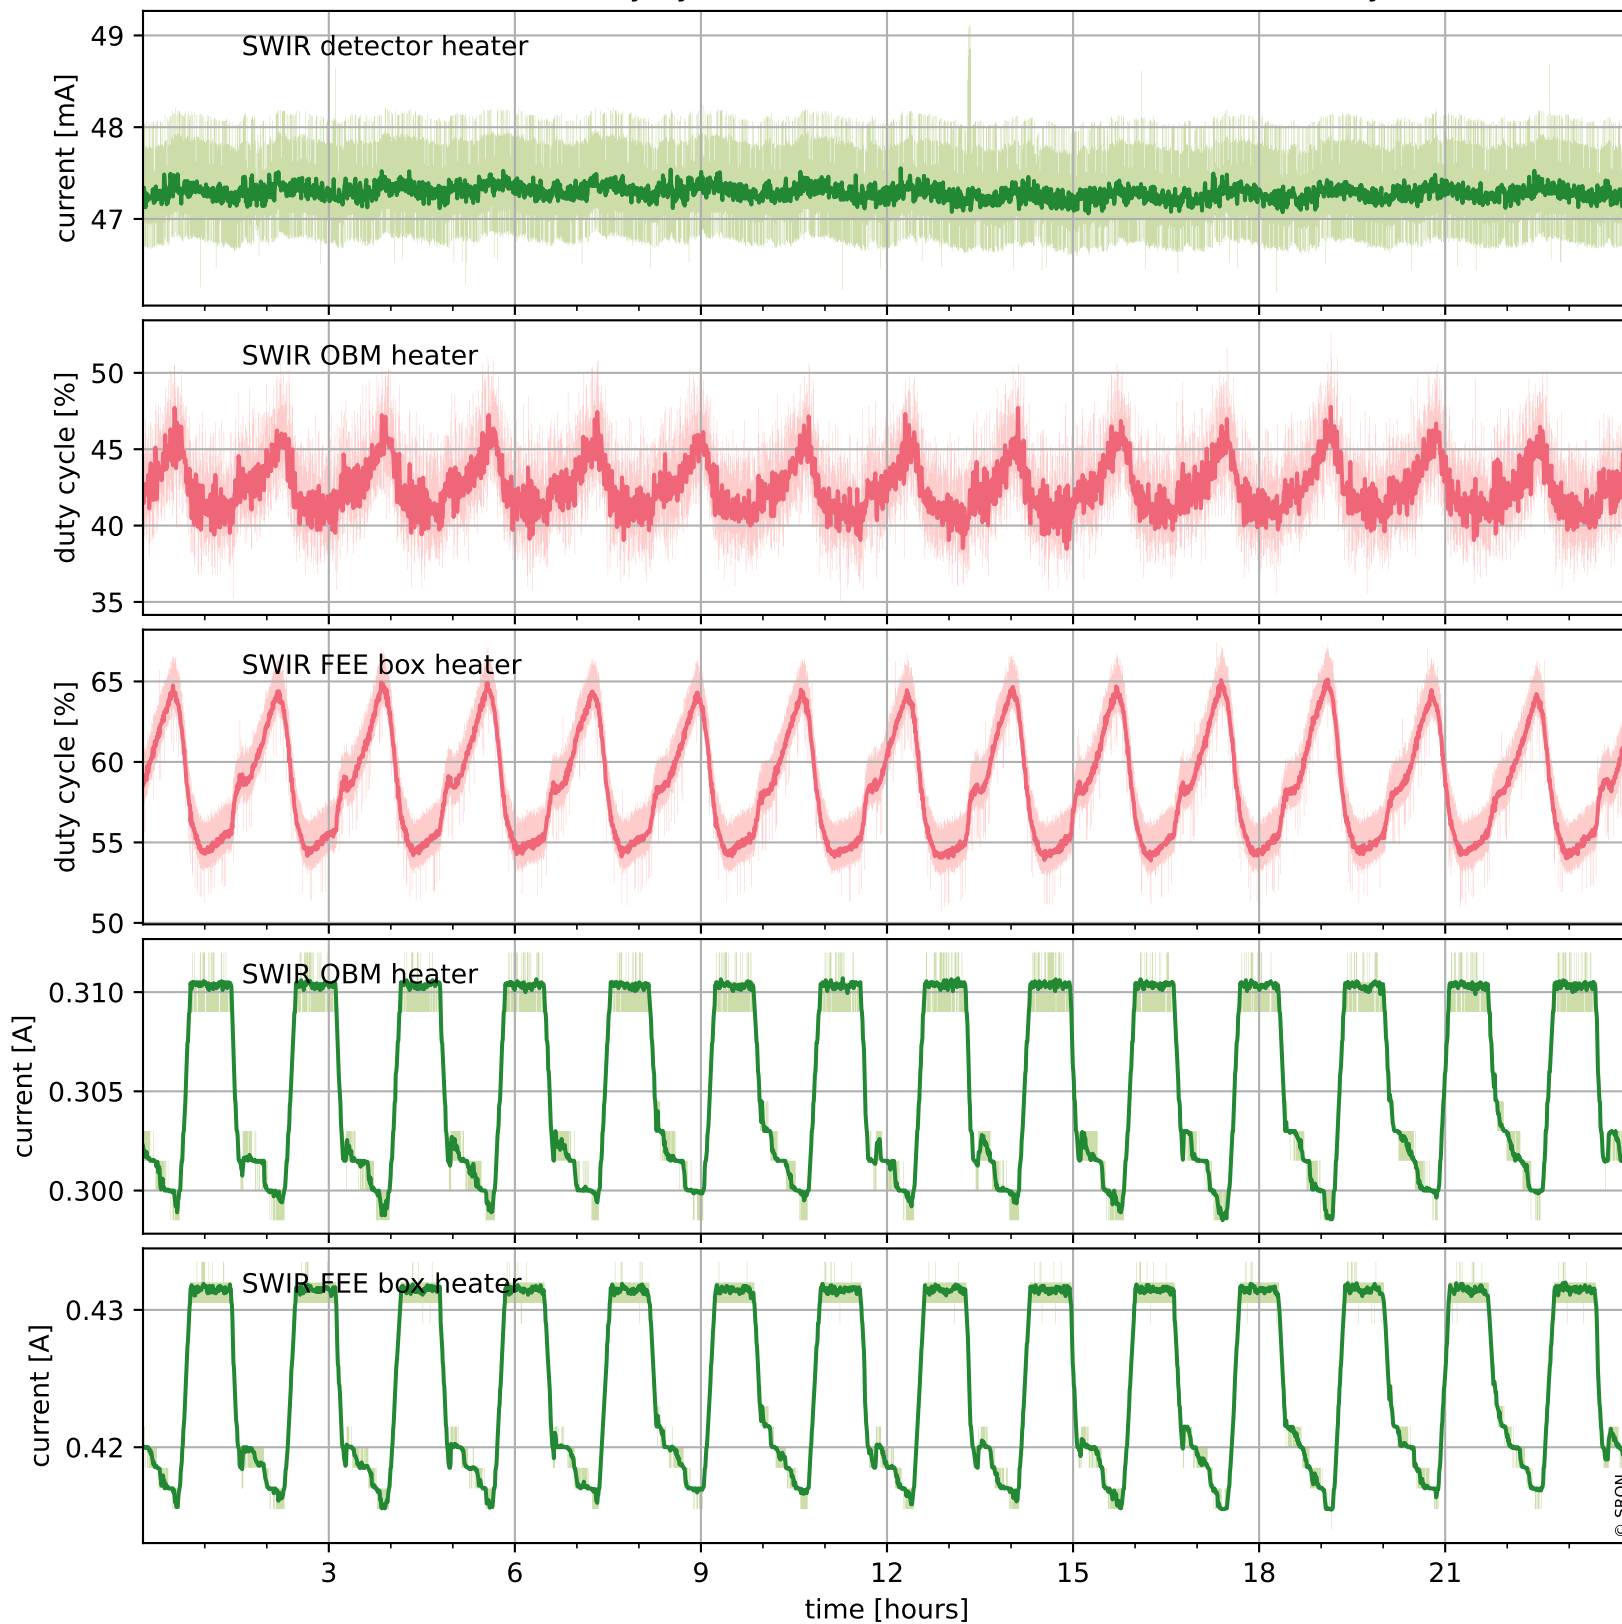

Tropomi SWIR housekeeping data

orbits : [20751, 20765]
coverage : 2021-10-15 / 2021-10-16
created : 2023-08-21T09:18:46

Temperature of sensors relevant for SWIR (one day)

Tropomi SWIR housekeeping data

orbits : [20281, 20765]
coverage : 2021-09-11 / 2021-10-16
created : 2023-08-21T09:18:46

Temperature of sensors relevant for SWIR (last month)

Tropomi SWIR housekeeping data

orbits : [20751, 20765]
coverage : 2021-10-15 / 2021-10-16
created : 2023-08-21T09:18:47

Current and duty cycle of 3 heaters relevant for SWIR (one day)

Tropomi SWIR housekeeping data

orbits : [20281, 20765]
coverage : 2021-09-11 / 2021-10-16
created : 2023-08-21T09:18:47

Current and duty cycle of 3 heaters relevant for SWIR (last month)

Tropomi SWIR housekeeping data

orbits : [20751, 20765]
coverage : 2021-10-15 / 2021-10-16
created : 2023-08-21T09:18:48

Temperature of sensors at the SWIR front-end electronics (one day)

Tropomi SWIR housekeeping data

orbits : [20281, 20765]
coverage : 2021-09-11 / 2021-10-16
created : 2023-08-21T09:18:48