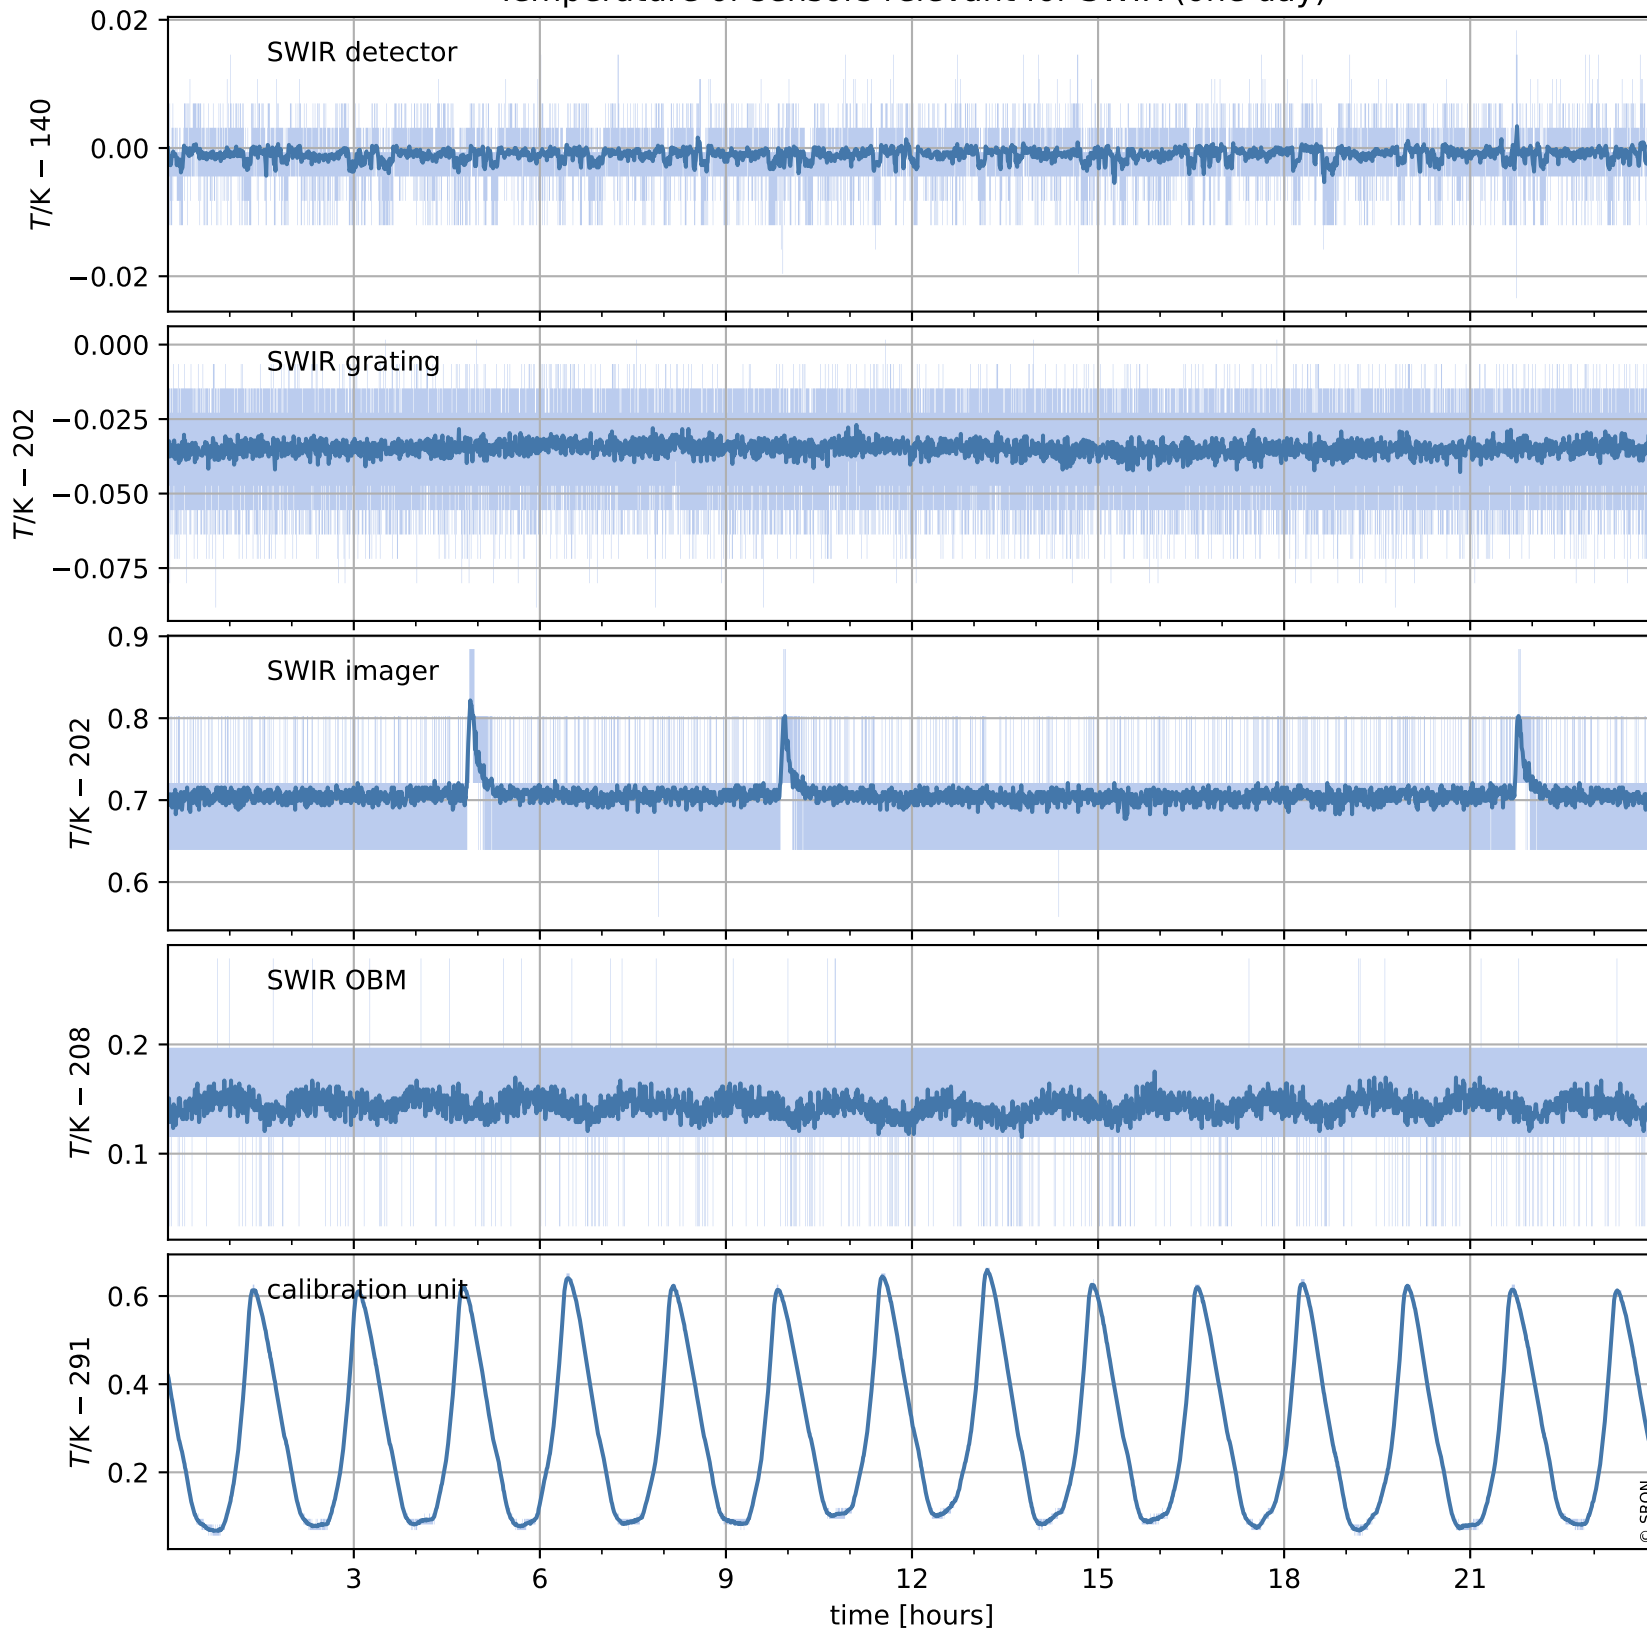

Tropomi SWIR housekeeping data

orbits : [20766, 20779]
coverage : 2021-10-16 / 2021-10-17
created : 2023-08-21T09:18:48

Temperature of sensors relevant for SWIR (one day)

Tropomi SWIR housekeeping data

orbits : [20295, 20779]
coverage : 2021-09-12 / 2021-10-17
created : 2023-08-21T09:18:49

Temperature of sensors relevant for SWIR (last month)

Tropomi SWIR housekeeping data

orbits : [20766, 20779]
coverage : 2021-10-16 / 2021-10-17
created : 2023-08-21T09:18:49

Current and duty cycle of 3 heaters relevant for SWIR (one day)

Tropomi SWIR housekeeping data

orbits : [20295, 20779]
coverage : 2021-09-12 / 2021-10-17
created : 2023-08-21T09:18:50

Current and duty cycle of 3 heaters relevant for SWIR (last month)

Tropomi SWIR housekeeping data

orbits : [20766, 20779]
coverage : 2021-10-16 / 2021-10-17
created : 2023-08-21T09:18:50

Temperature of sensors at the SWIR front-end electronics (one day)

Tropomi SWIR housekeeping data

orbits : [20295, 20779]
coverage : 2021-09-12 / 2021-10-17
created : 2023-08-21T09:18:50