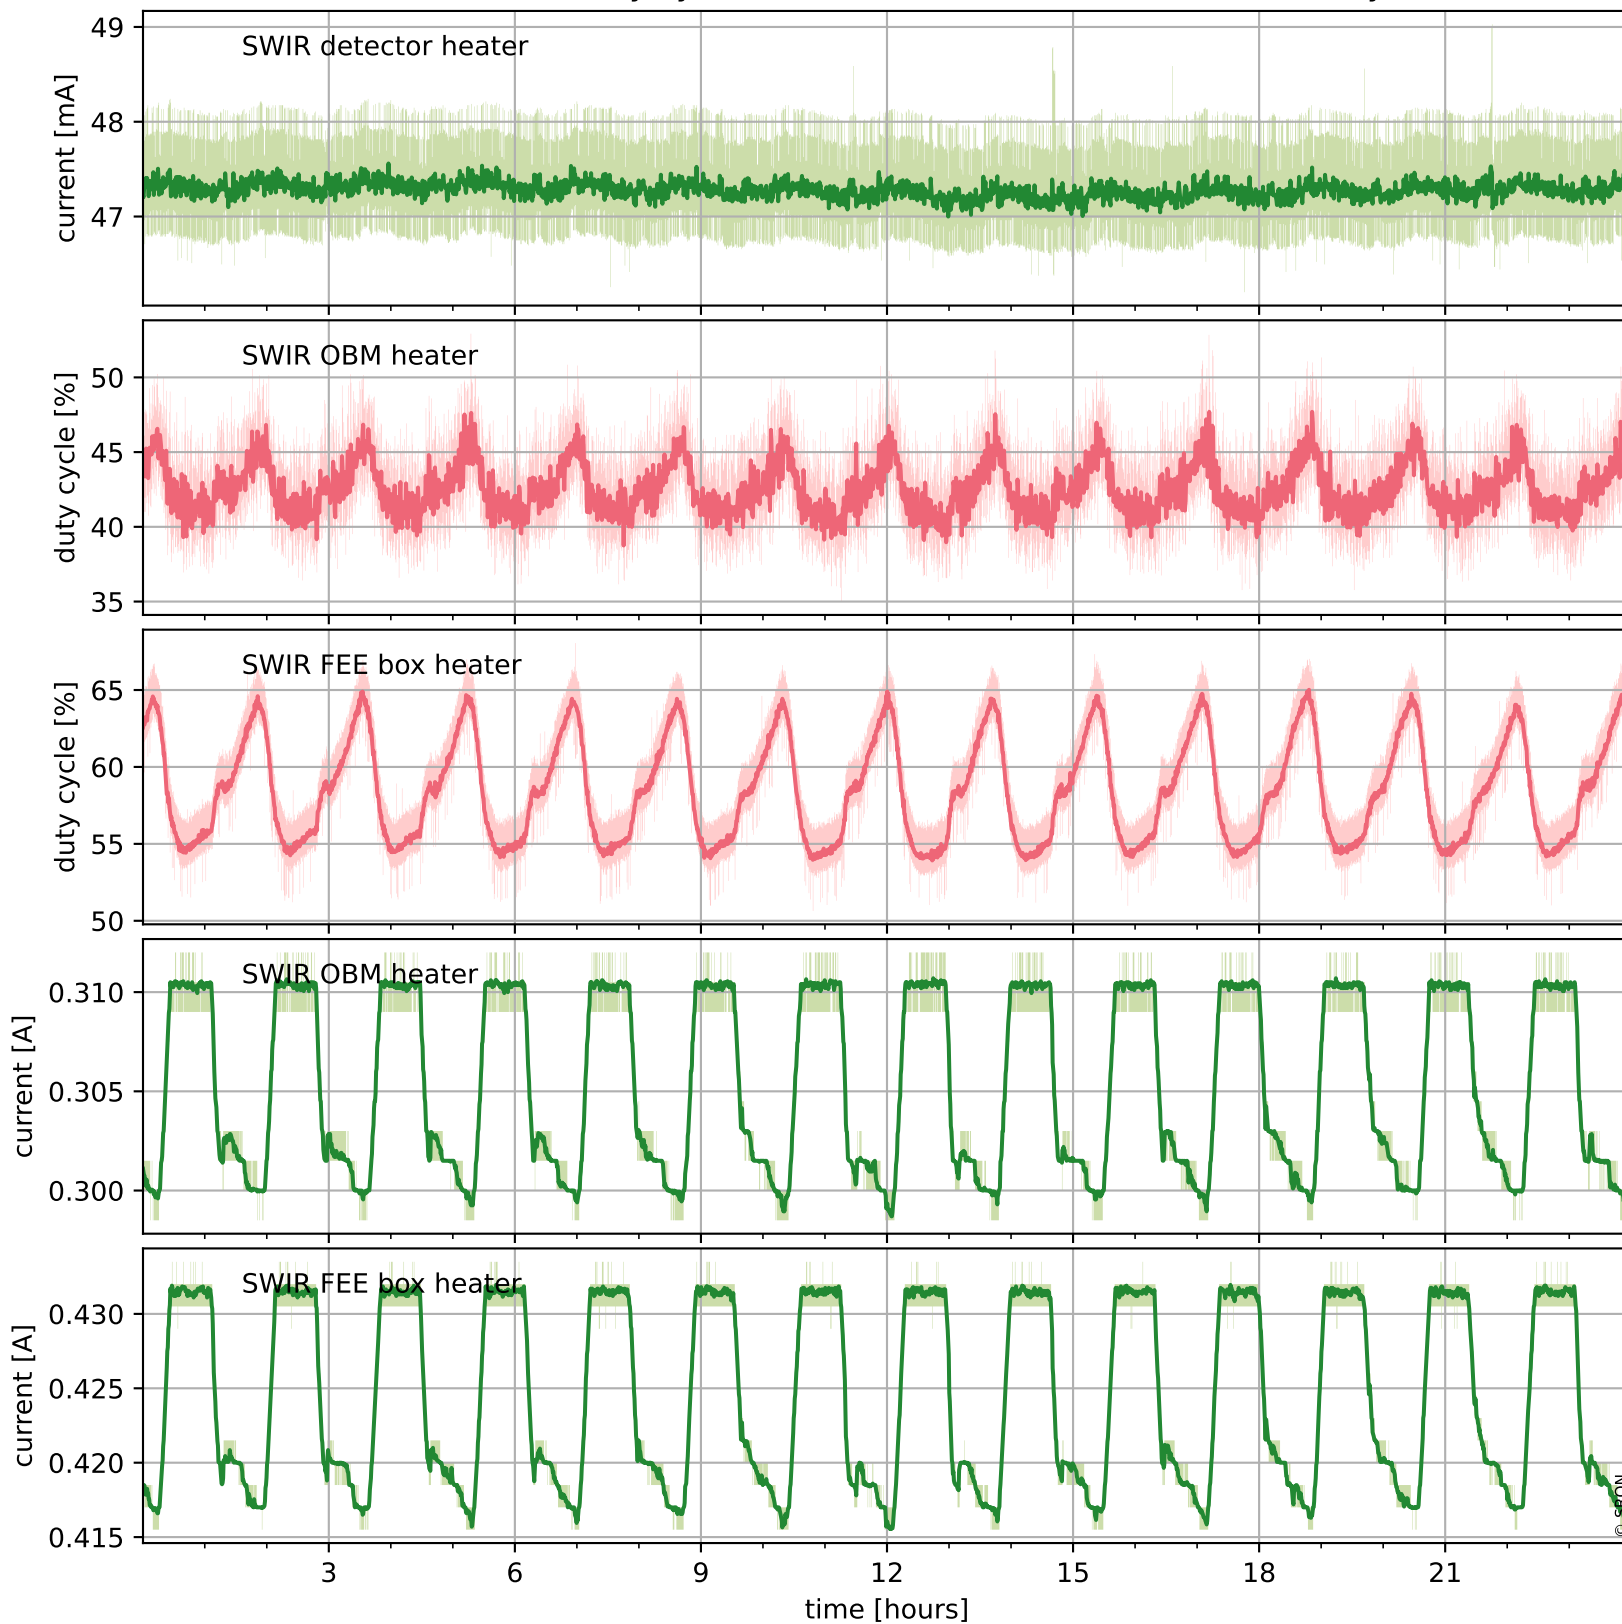

Tropomi SWIR housekeeping data

orbits : [20766, 20779]
coverage : 2021-10-16 / 2021-10-17
created : 2023-08-21T09:18:48

Temperature of sensors relevant for SWIR (one day)

Tropomi SWIR housekeeping data

orbits : [20295, 20779]
coverage : 2021-09-12 / 2021-10-17
created : 2023-08-21T09:18:49

Temperature of sensors relevant for SWIR (last month)

Tropomi SWIR housekeeping data

orbits : [20766, 20779]
coverage : 2021-10-16 / 2021-10-17
created : 2023-08-21T09:18:49

Current and duty cycle of 3 heaters relevant for SWIR (one day)

Tropomi SWIR housekeeping data

orbits : [20295, 20779]
coverage : 2021-09-12 / 2021-10-17
created : 2023-08-21T09:18:50

Current and duty cycle of 3 heaters relevant for SWIR (last month)

Tropomi SWIR housekeeping data

orbits : [20766, 20779]
coverage : 2021-10-16 / 2021-10-17
created : 2023-08-21T09:18:50

Temperature of sensors at the SWIR front-end electronics (one day)

Tropomi SWIR housekeeping data

orbits : [20295, 20779]
coverage : 2021-09-12 / 2021-10-17
created : 2023-08-21T09:18:50