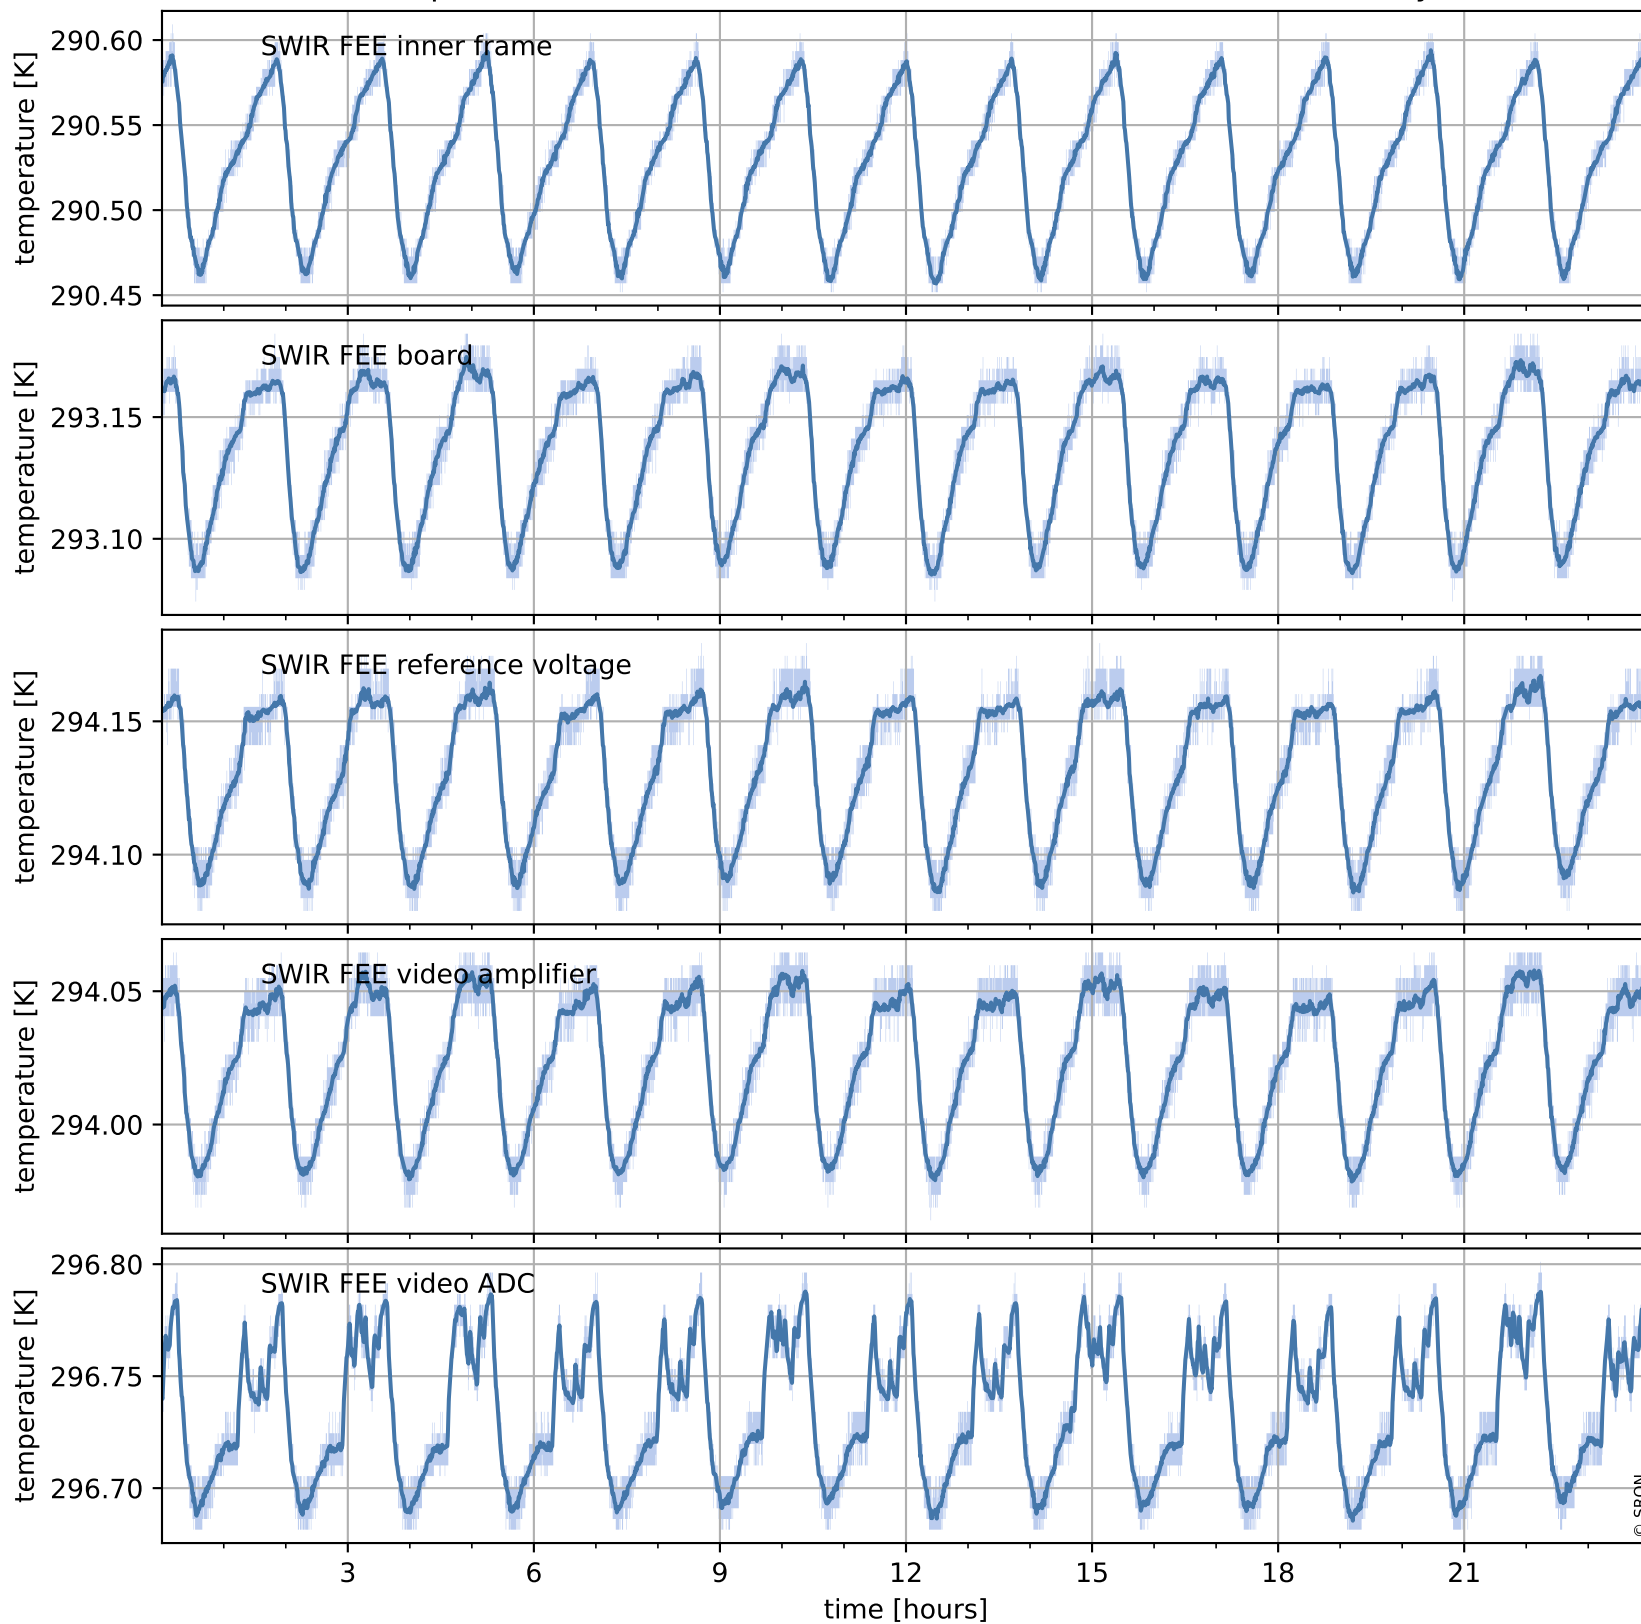

Tropomi SWIR housekeeping data

orbits : [20766, 20779]
coverage : 2021-10-16 / 2021-10-17
created : 2023-08-21T09:18:48

Temperature of sensors relevant for SWIR (one day)

Tropomi SWIR housekeeping data

orbits : [20295, 20779]
coverage : 2021-09-12 / 2021-10-17
created : 2023-08-21T09:18:49

Temperature of sensors relevant for SWIR (last month)

Tropomi SWIR housekeeping data

orbits : [20766, 20779]
coverage : 2021-10-16 / 2021-10-17
created : 2023-08-21T09:18:49

Current and duty cycle of 3 heaters relevant for SWIR (one day)

Tropomi SWIR housekeeping data

orbits : [20295, 20779]
coverage : 2021-09-12 / 2021-10-17
created : 2023-08-21T09:18:50

Current and duty cycle of 3 heaters relevant for SWIR (last month)

Tropomi SWIR housekeeping data

orbits : [20766, 20779]
coverage : 2021-10-16 / 2021-10-17
created : 2023-08-21T09:18:50

Temperature of sensors at the SWIR front-end electronics (one day)

Tropomi SWIR housekeeping data

orbits : [20295, 20779]
coverage : 2021-09-12 / 2021-10-17
created : 2023-08-21T09:18:50