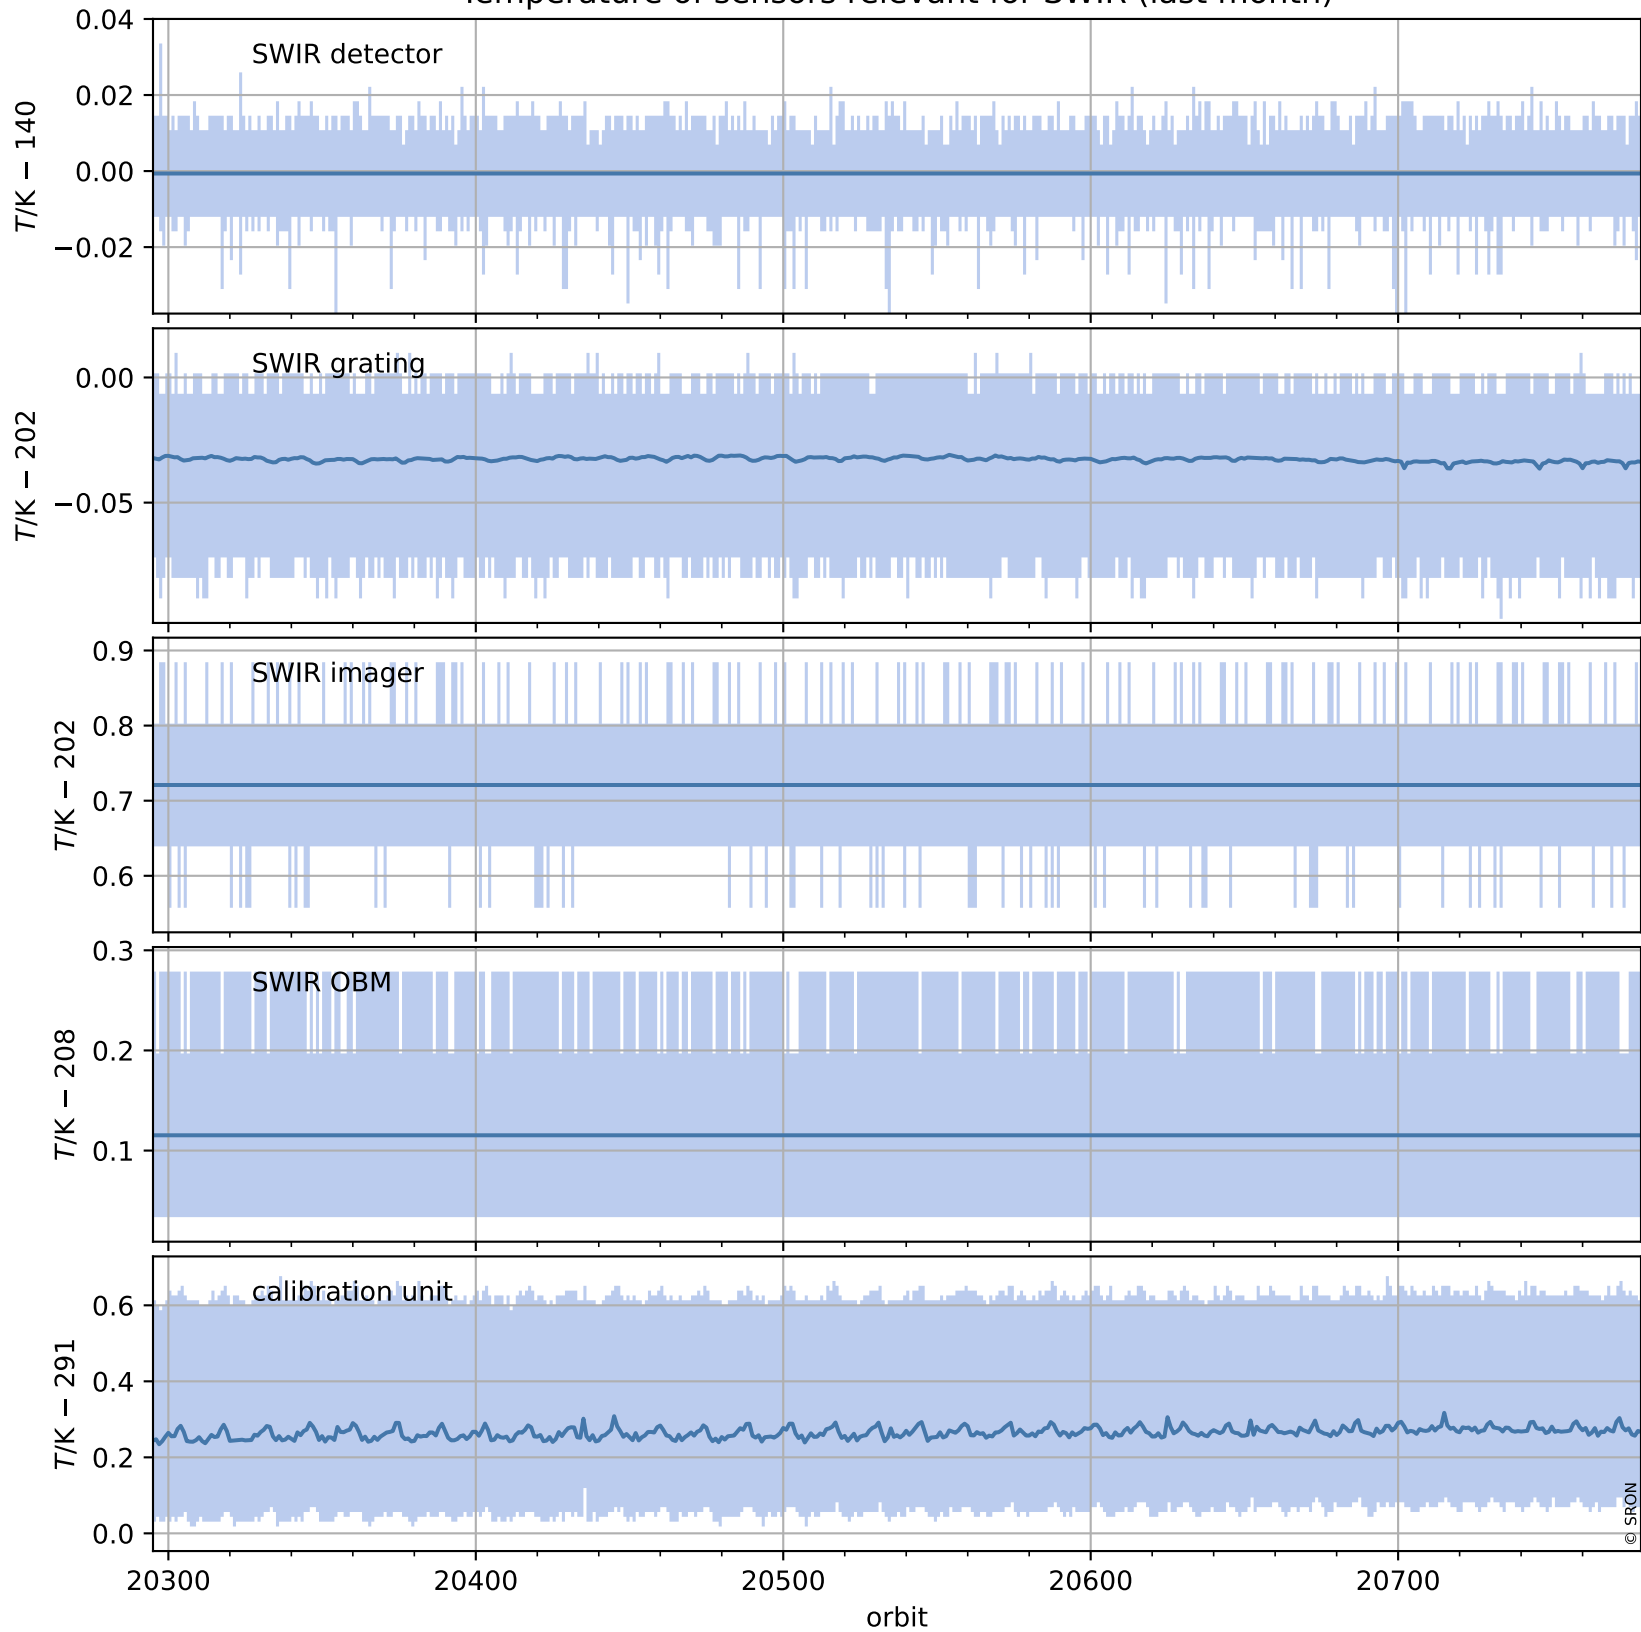

Tropomi SWIR housekeeping data

orbits : [20766, 20779]
coverage : 2021-10-16 / 2021-10-17
created : 2023-08-21T09:18:48

Temperature of sensors relevant for SWIR (one day)

Tropomi SWIR housekeeping data

orbits : [20295, 20779]
coverage : 2021-09-12 / 2021-10-17
created : 2023-08-21T09:18:49

Temperature of sensors relevant for SWIR (last month)

Tropomi SWIR housekeeping data

orbits : [20766, 20779]
coverage : 2021-10-16 / 2021-10-17
created : 2023-08-21T09:18:49

Current and duty cycle of 3 heaters relevant for SWIR (one day)

Tropomi SWIR housekeeping data

orbits : [20295, 20779]
coverage : 2021-09-12 / 2021-10-17
created : 2023-08-21T09:18:50

Current and duty cycle of 3 heaters relevant for SWIR (last month)

Tropomi SWIR housekeeping data

orbits : [20766, 20779]
coverage : 2021-10-16 / 2021-10-17
created : 2023-08-21T09:18:50

Temperature of sensors at the SWIR front-end electronics (one day)

Tropomi SWIR housekeeping data

orbits : [20295, 20779]
coverage : 2021-09-12 / 2021-10-17
created : 2023-08-21T09:18:50