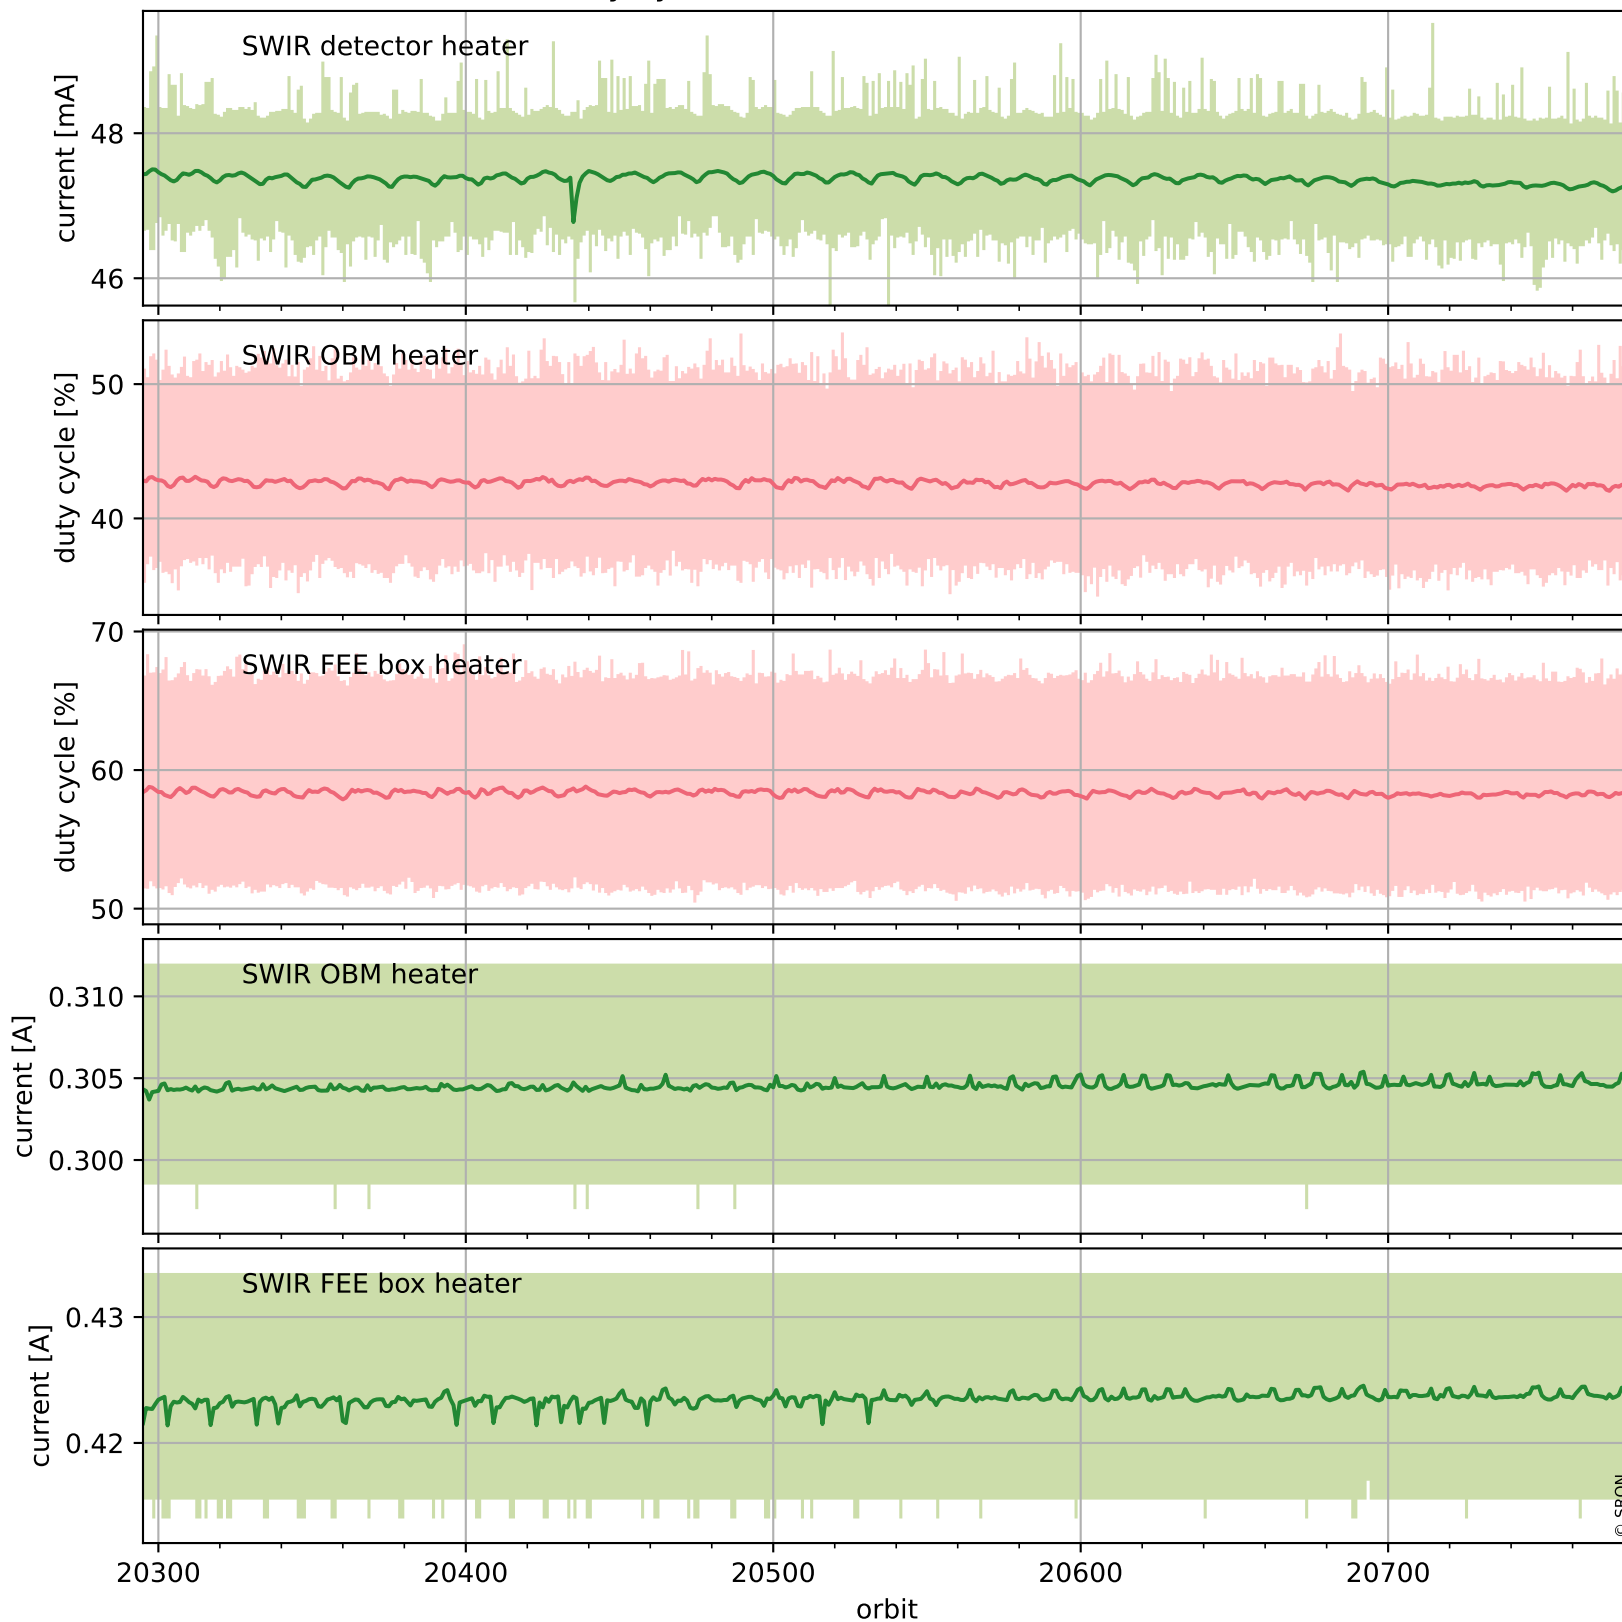

Tropomi SWIR housekeeping data

orbits : [20766, 20779]
coverage : 2021-10-16 / 2021-10-17
created : 2023-08-21T09:18:48

Temperature of sensors relevant for SWIR (one day)

Tropomi SWIR housekeeping data

orbits : [20295, 20779]
coverage : 2021-09-12 / 2021-10-17
created : 2023-08-21T09:18:49

Temperature of sensors relevant for SWIR (last month)

Tropomi SWIR housekeeping data

orbits : [20766, 20779]
coverage : 2021-10-16 / 2021-10-17
created : 2023-08-21T09:18:49

Current and duty cycle of 3 heaters relevant for SWIR (one day)

Tropomi SWIR housekeeping data

orbits : [20295, 20779]
coverage : 2021-09-12 / 2021-10-17
created : 2023-08-21T09:18:50

Current and duty cycle of 3 heaters relevant for SWIR (last month)

Tropomi SWIR housekeeping data

orbits : [20766, 20779]
coverage : 2021-10-16 / 2021-10-17
created : 2023-08-21T09:18:50

Temperature of sensors at the SWIR front-end electronics (one day)

Tropomi SWIR housekeeping data

orbits : [20295, 20779]
coverage : 2021-09-12 / 2021-10-17
created : 2023-08-21T09:18:50