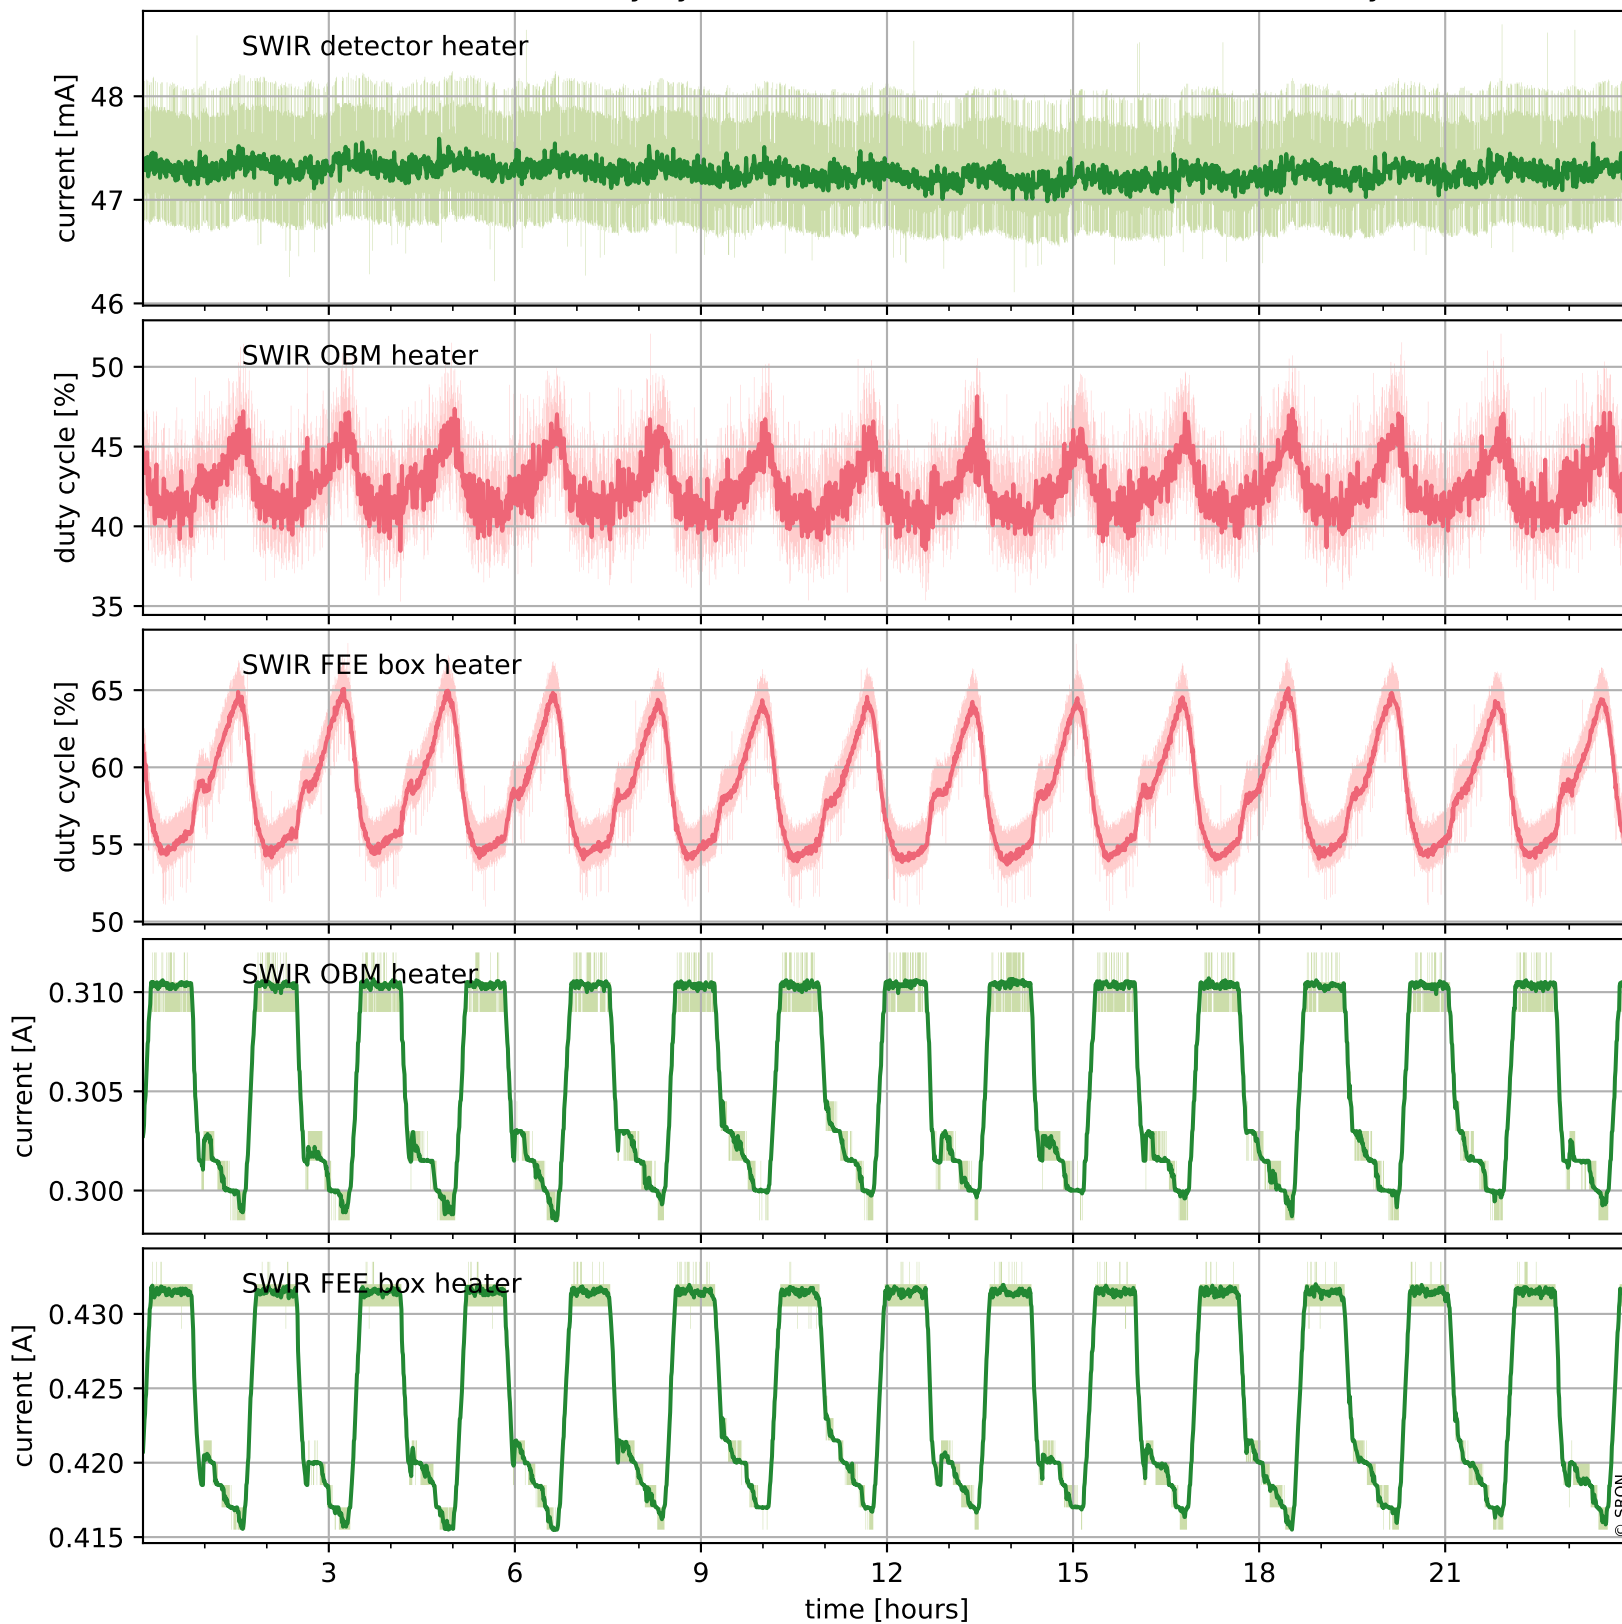

Tropomi SWIR housekeeping data

orbits : [20780, 20793]
coverage : 2021-10-17 / 2021-10-18
created : 2023-08-21T09:18:51

Temperature of sensors relevant for SWIR (one day)

Tropomi SWIR housekeeping data

orbits : [20309, 20793]
coverage : 2021-09-13 / 2021-10-18
created : 2023-08-21T09:18:51

Temperature of sensors relevant for SWIR (last month)

Tropomi SWIR housekeeping data

orbits : [20780, 20793]
coverage : 2021-10-17 / 2021-10-18
created : 2023-08-21T09:18:51

Current and duty cycle of 3 heaters relevant for SWIR (one day)

Tropomi SWIR housekeeping data

orbits : [20309, 20793]
coverage : 2021-09-13 / 2021-10-18
created : 2023-08-21T09:18:52

Current and duty cycle of 3 heaters relevant for SWIR (last month)

Tropomi SWIR housekeeping data

orbits : [20780, 20793]
coverage : 2021-10-17 / 2021-10-18
created : 2023-08-21T09:18:52

Temperature of sensors at the SWIR front-end electronics (one day)

Tropomi SWIR housekeeping data

orbits : [20309, 20793]
coverage : 2021-09-13 / 2021-10-18
created : 2023-08-21T09:18:53