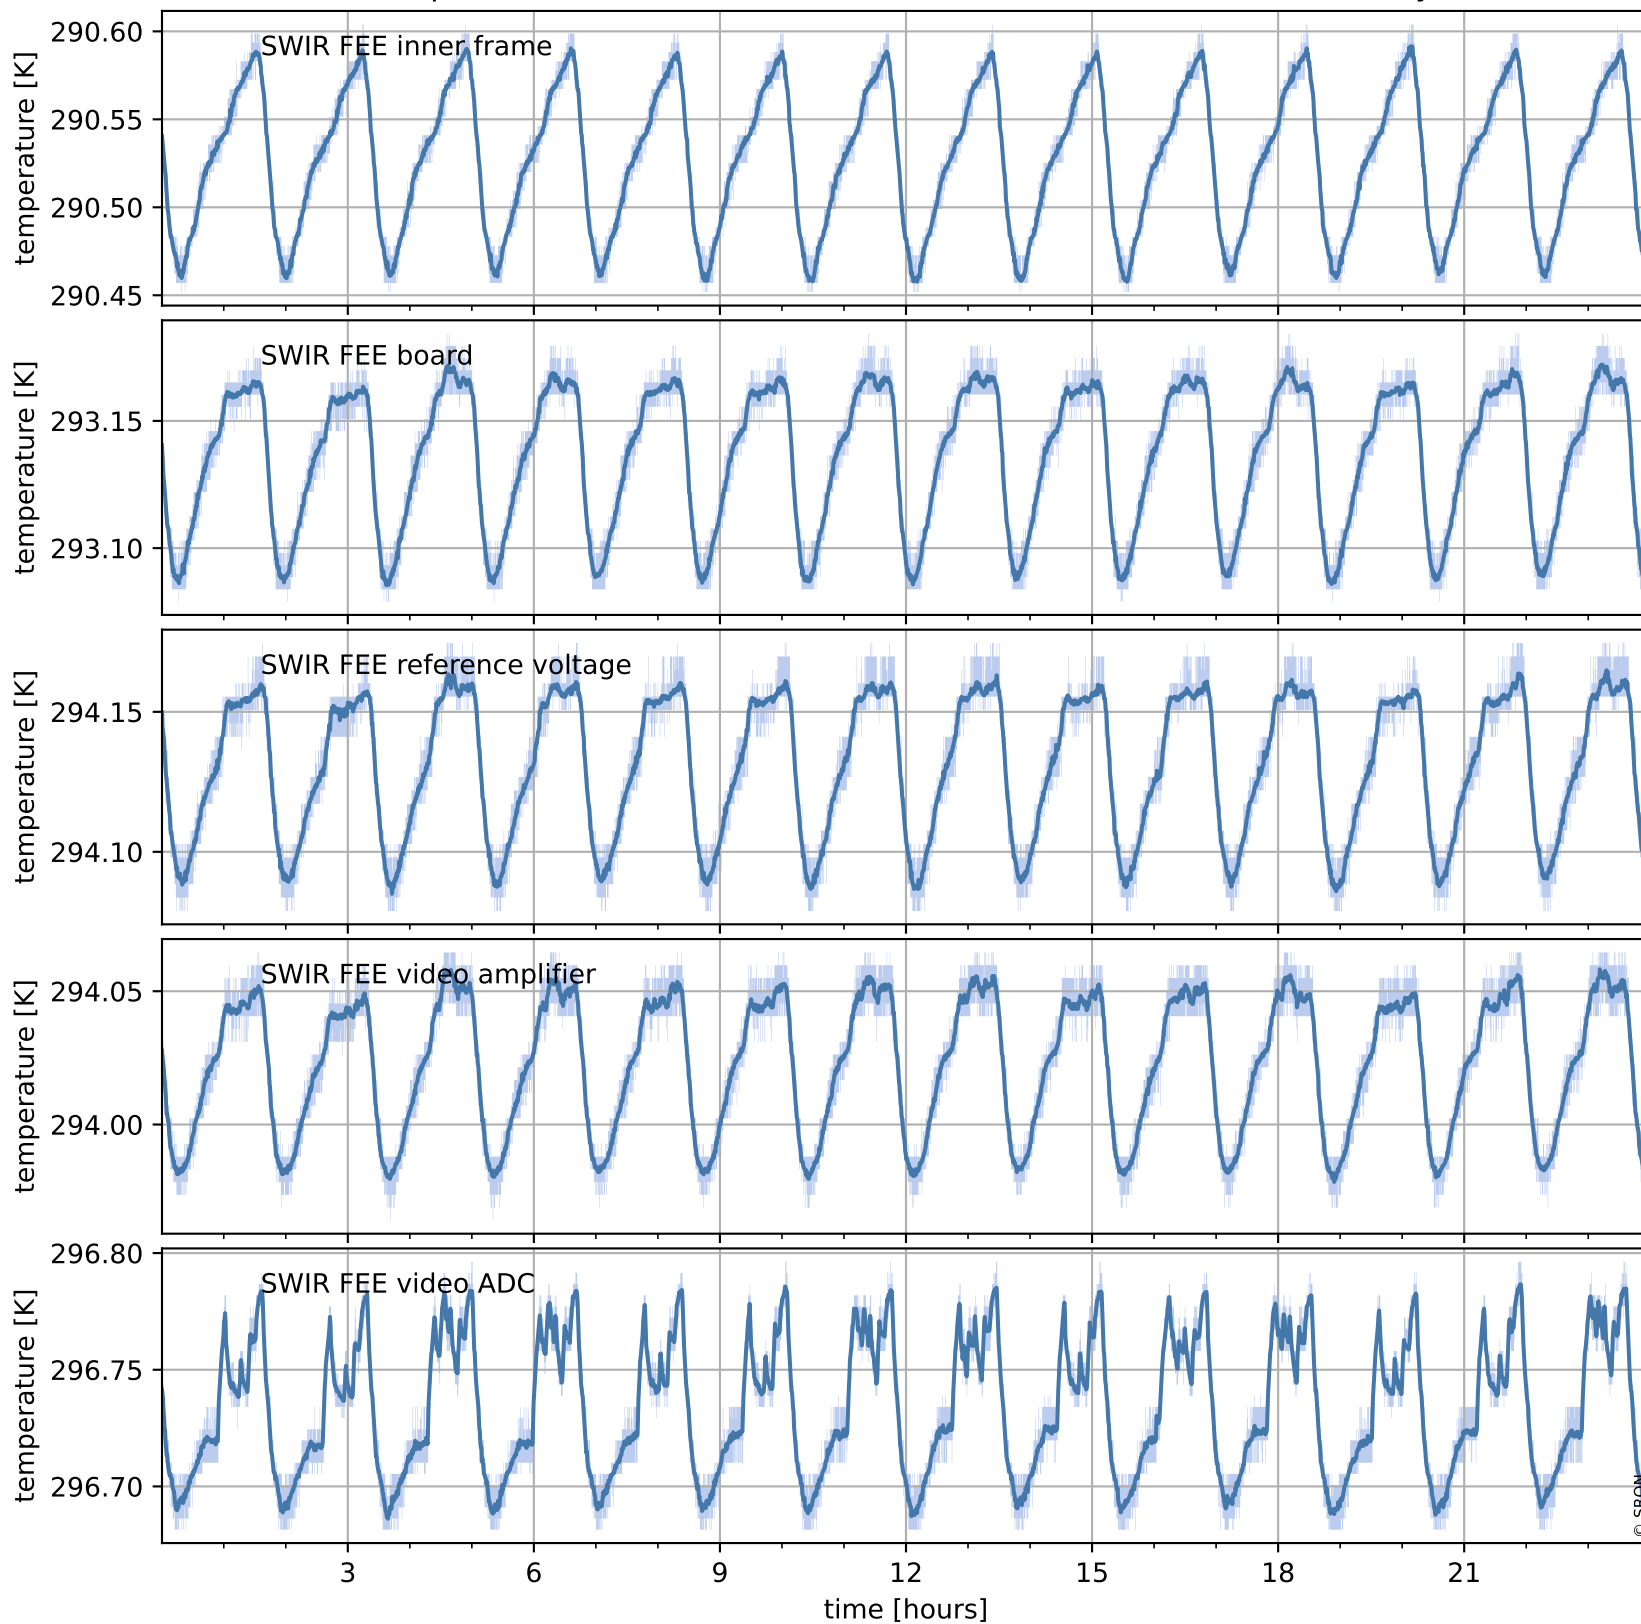

Tropomi SWIR housekeeping data

orbits : [20780, 20793]
coverage : 2021-10-17 / 2021-10-18
created : 2023-08-21T09:18:51

Temperature of sensors relevant for SWIR (one day)

Tropomi SWIR housekeeping data

orbits : [20309, 20793]
coverage : 2021-09-13 / 2021-10-18
created : 2023-08-21T09:18:51

Temperature of sensors relevant for SWIR (last month)

Tropomi SWIR housekeeping data

orbits : [20780, 20793]
coverage : 2021-10-17 / 2021-10-18
created : 2023-08-21T09:18:51

Current and duty cycle of 3 heaters relevant for SWIR (one day)

Tropomi SWIR housekeeping data

orbits : [20309, 20793]
coverage : 2021-09-13 / 2021-10-18
created : 2023-08-21T09:18:52

Current and duty cycle of 3 heaters relevant for SWIR (last month)

Tropomi SWIR housekeeping data

orbits : [20780, 20793]
coverage : 2021-10-17 / 2021-10-18
created : 2023-08-21T09:18:52

Temperature of sensors at the SWIR front-end electronics (one day)

Tropomi SWIR housekeeping data

orbits : [20309, 20793]
coverage : 2021-09-13 / 2021-10-18
created : 2023-08-21T09:18:53