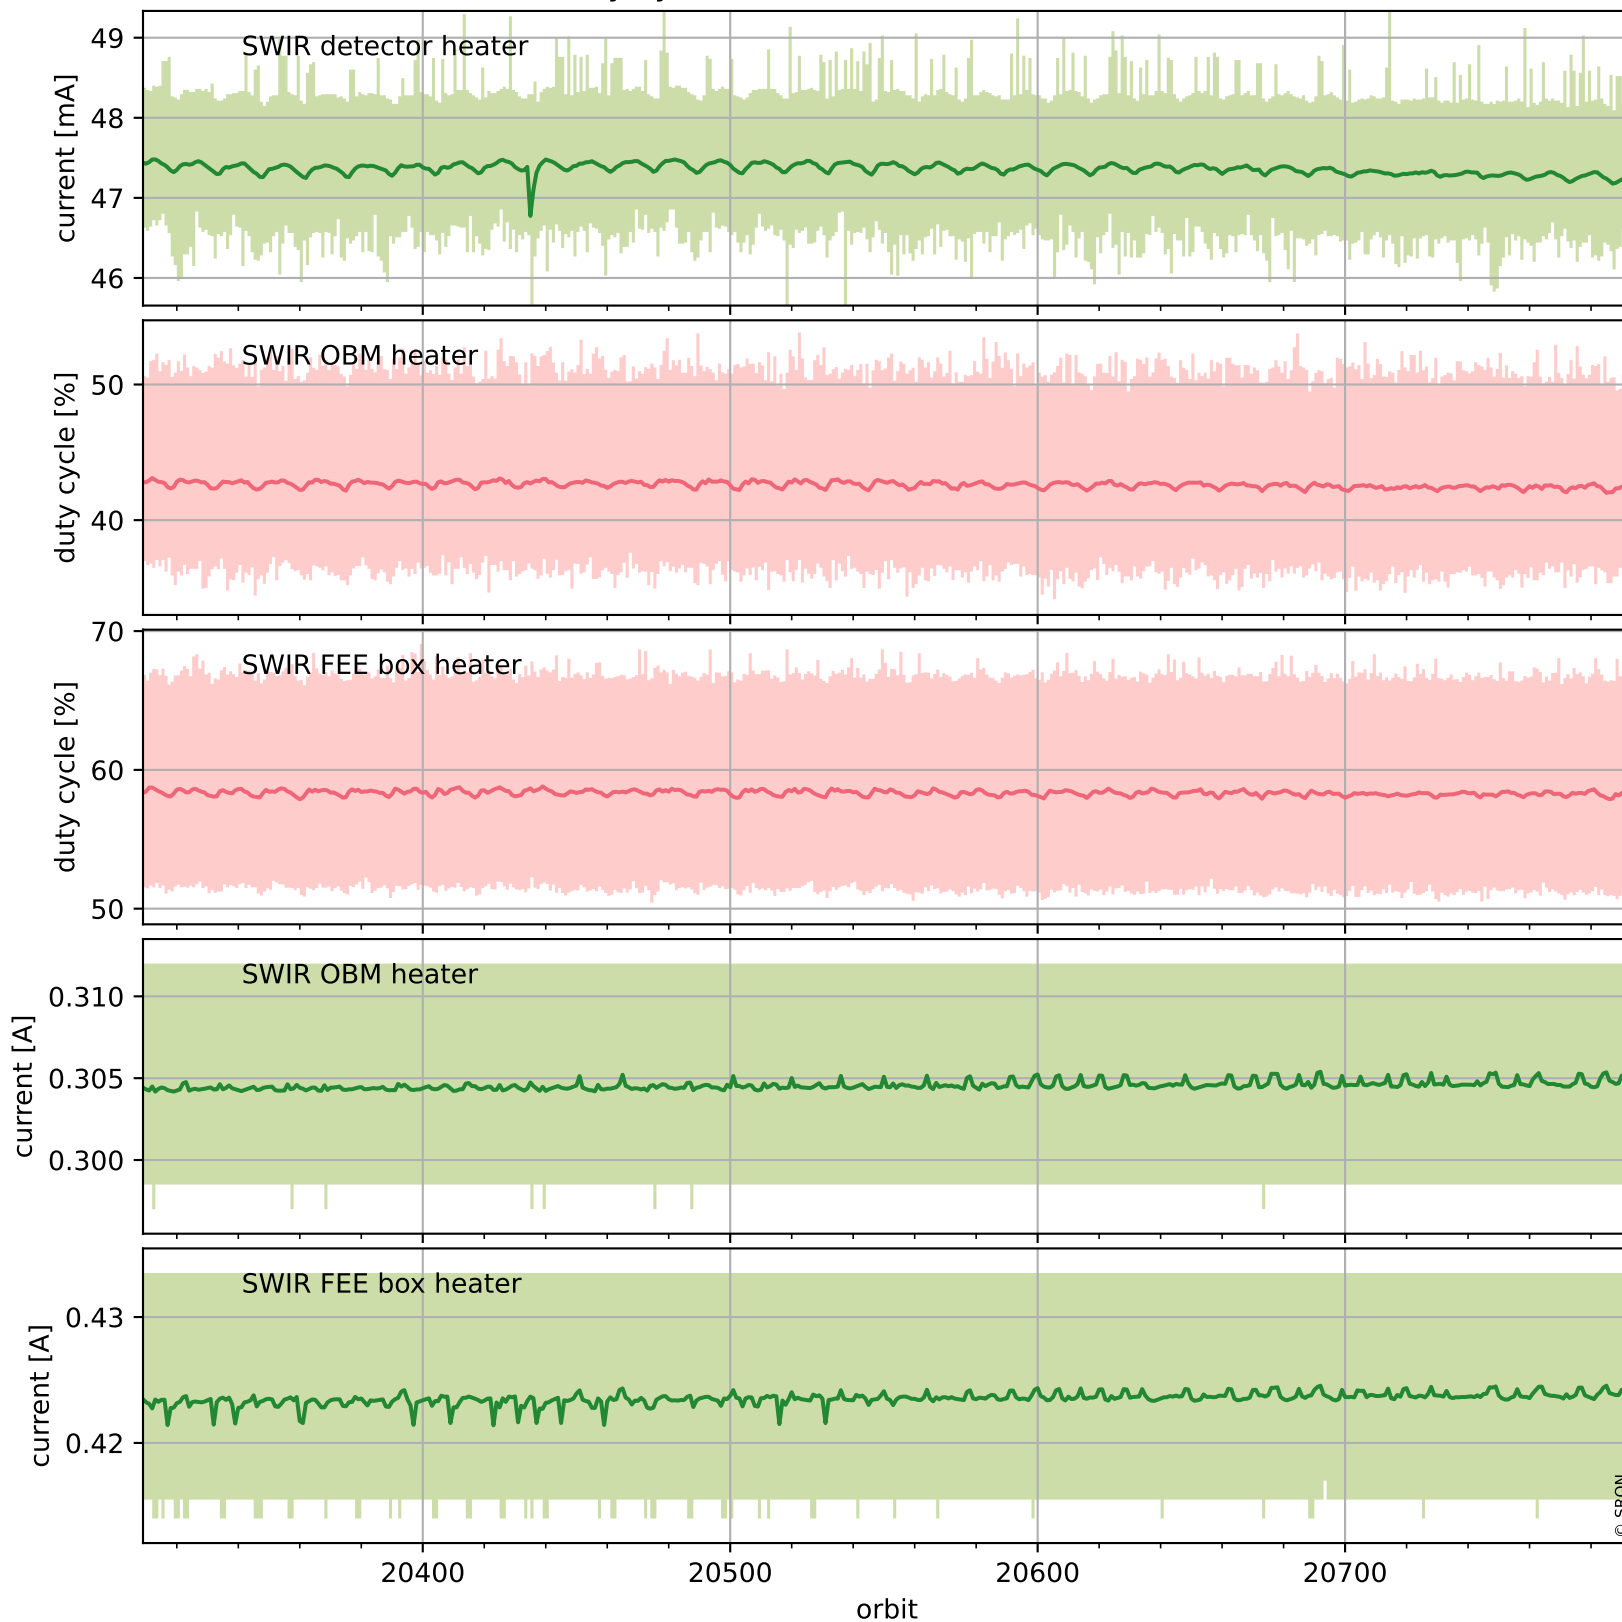

Tropomi SWIR housekeeping data

orbits : [20780, 20793]
coverage : 2021-10-17 / 2021-10-18
created : 2023-08-21T09:18:51

Temperature of sensors relevant for SWIR (one day)

Tropomi SWIR housekeeping data

orbits : [20309, 20793]
coverage : 2021-09-13 / 2021-10-18
created : 2023-08-21T09:18:51

Temperature of sensors relevant for SWIR (last month)

Tropomi SWIR housekeeping data

orbits : [20780, 20793]
coverage : 2021-10-17 / 2021-10-18
created : 2023-08-21T09:18:51

Current and duty cycle of 3 heaters relevant for SWIR (one day)

Tropomi SWIR housekeeping data

orbits : [20309, 20793]
coverage : 2021-09-13 / 2021-10-18
created : 2023-08-21T09:18:52

Current and duty cycle of 3 heaters relevant for SWIR (last month)

Tropomi SWIR housekeeping data

orbits : [20780, 20793]
coverage : 2021-10-17 / 2021-10-18
created : 2023-08-21T09:18:52

Temperature of sensors at the SWIR front-end electronics (one day)

Tropomi SWIR housekeeping data

orbits : [20309, 20793]
coverage : 2021-09-13 / 2021-10-18
created : 2023-08-21T09:18:53