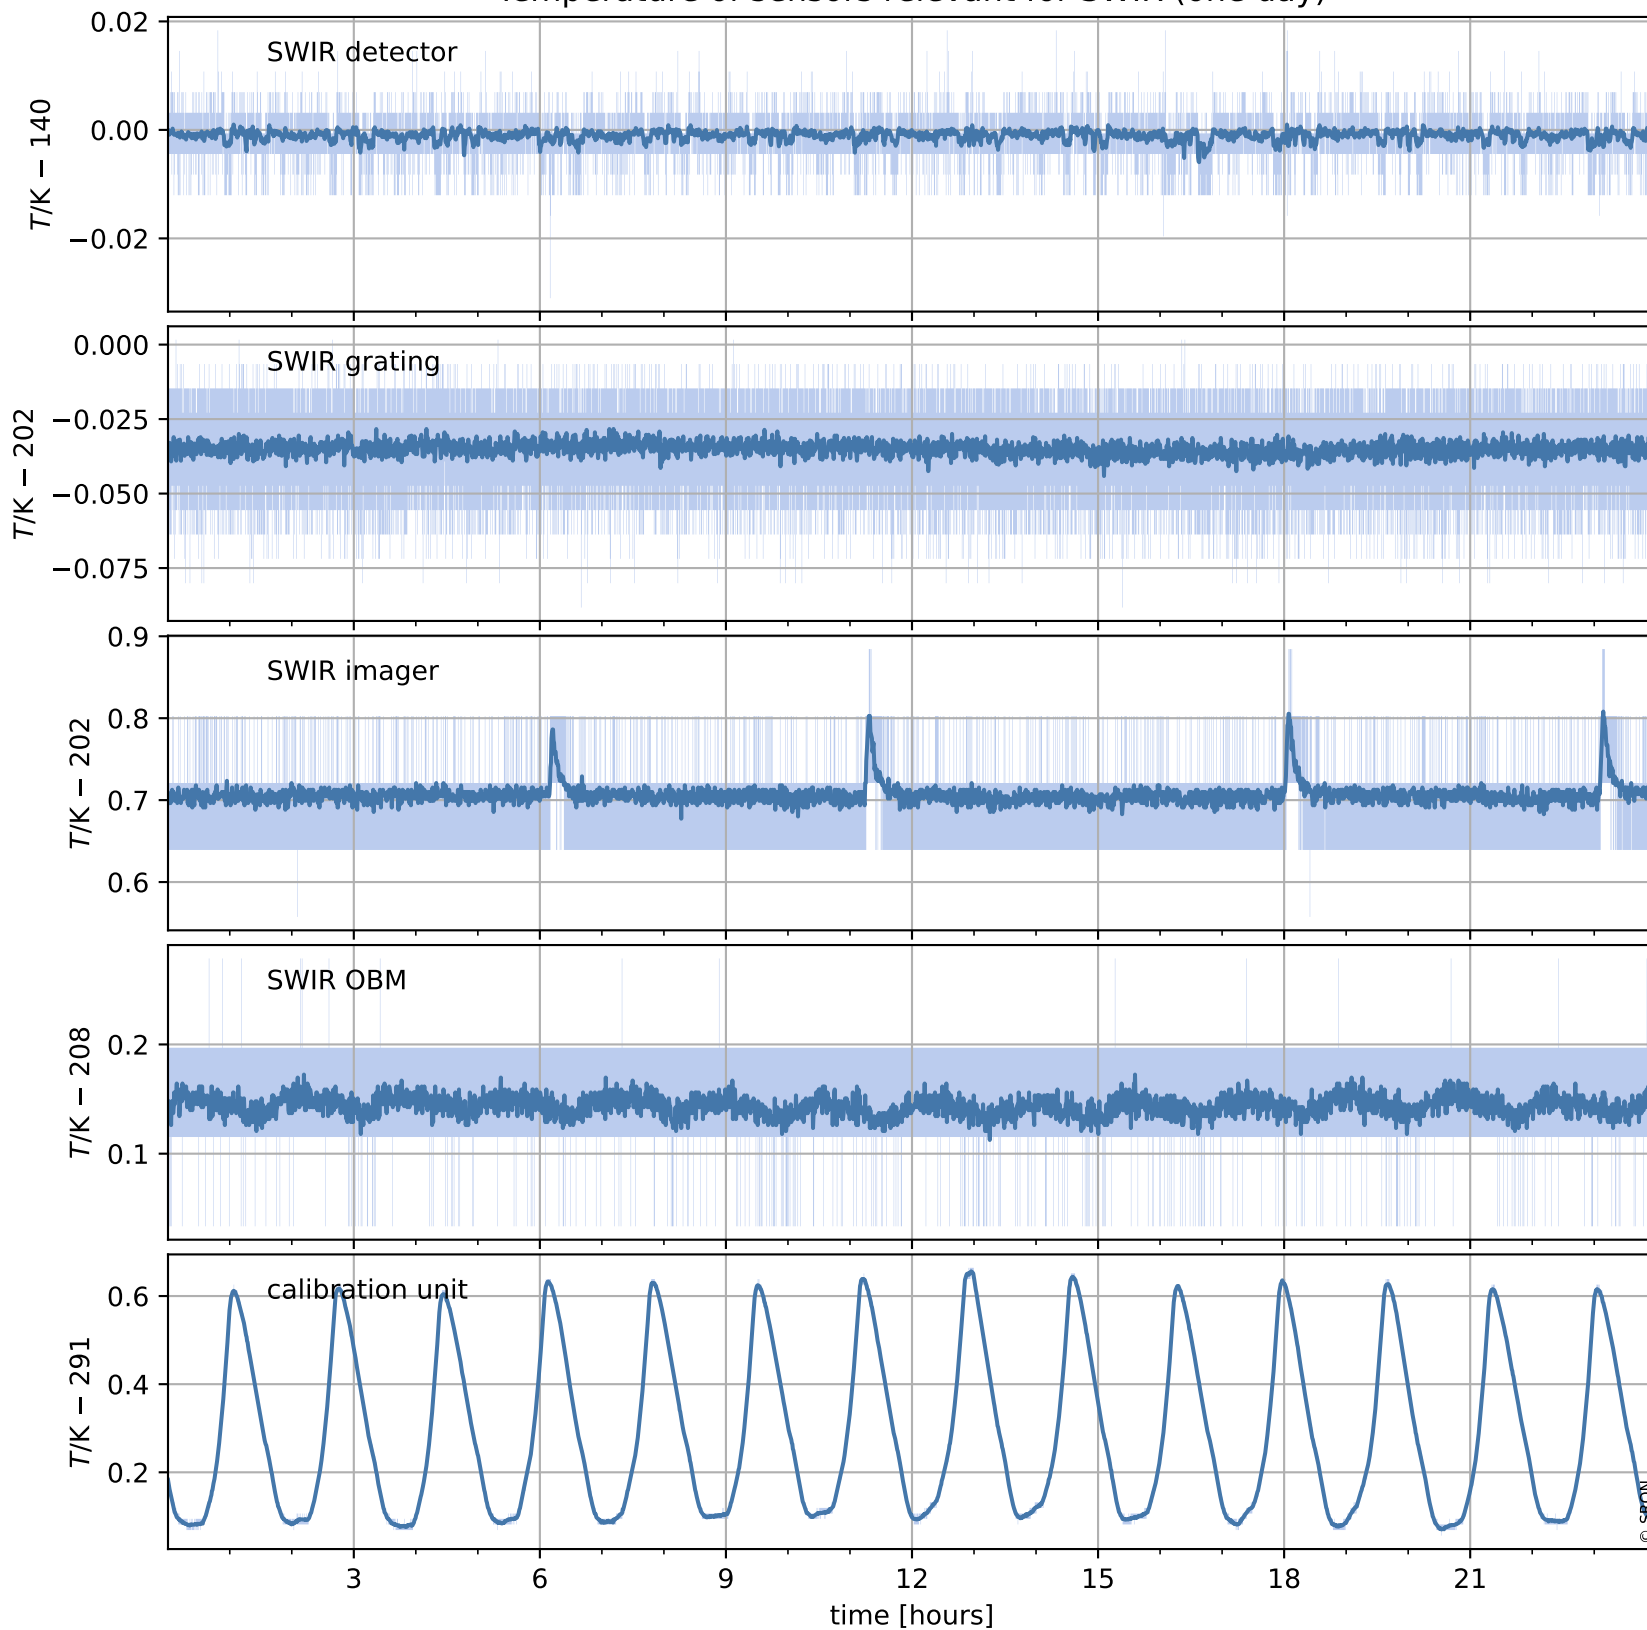

Tropomi SWIR housekeeping data

orbits : [20780, 20793]
coverage : 2021-10-17 / 2021-10-18
created : 2023-08-21T09:18:51

Temperature of sensors relevant for SWIR (one day)

Tropomi SWIR housekeeping data

orbits : [20309, 20793]
coverage : 2021-09-13 / 2021-10-18
created : 2023-08-21T09:18:51

Temperature of sensors relevant for SWIR (last month)

Tropomi SWIR housekeeping data

orbits : [20780, 20793]
coverage : 2021-10-17 / 2021-10-18
created : 2023-08-21T09:18:51

Current and duty cycle of 3 heaters relevant for SWIR (one day)

Tropomi SWIR housekeeping data

orbits : [20309, 20793]
coverage : 2021-09-13 / 2021-10-18
created : 2023-08-21T09:18:52

Current and duty cycle of 3 heaters relevant for SWIR (last month)

Tropomi SWIR housekeeping data

orbits : [20780, 20793]
coverage : 2021-10-17 / 2021-10-18
created : 2023-08-21T09:18:52

Temperature of sensors at the SWIR front-end electronics (one day)

Tropomi SWIR housekeeping data

orbits : [20309, 20793]
coverage : 2021-09-13 / 2021-10-18
created : 2023-08-21T09:18:53