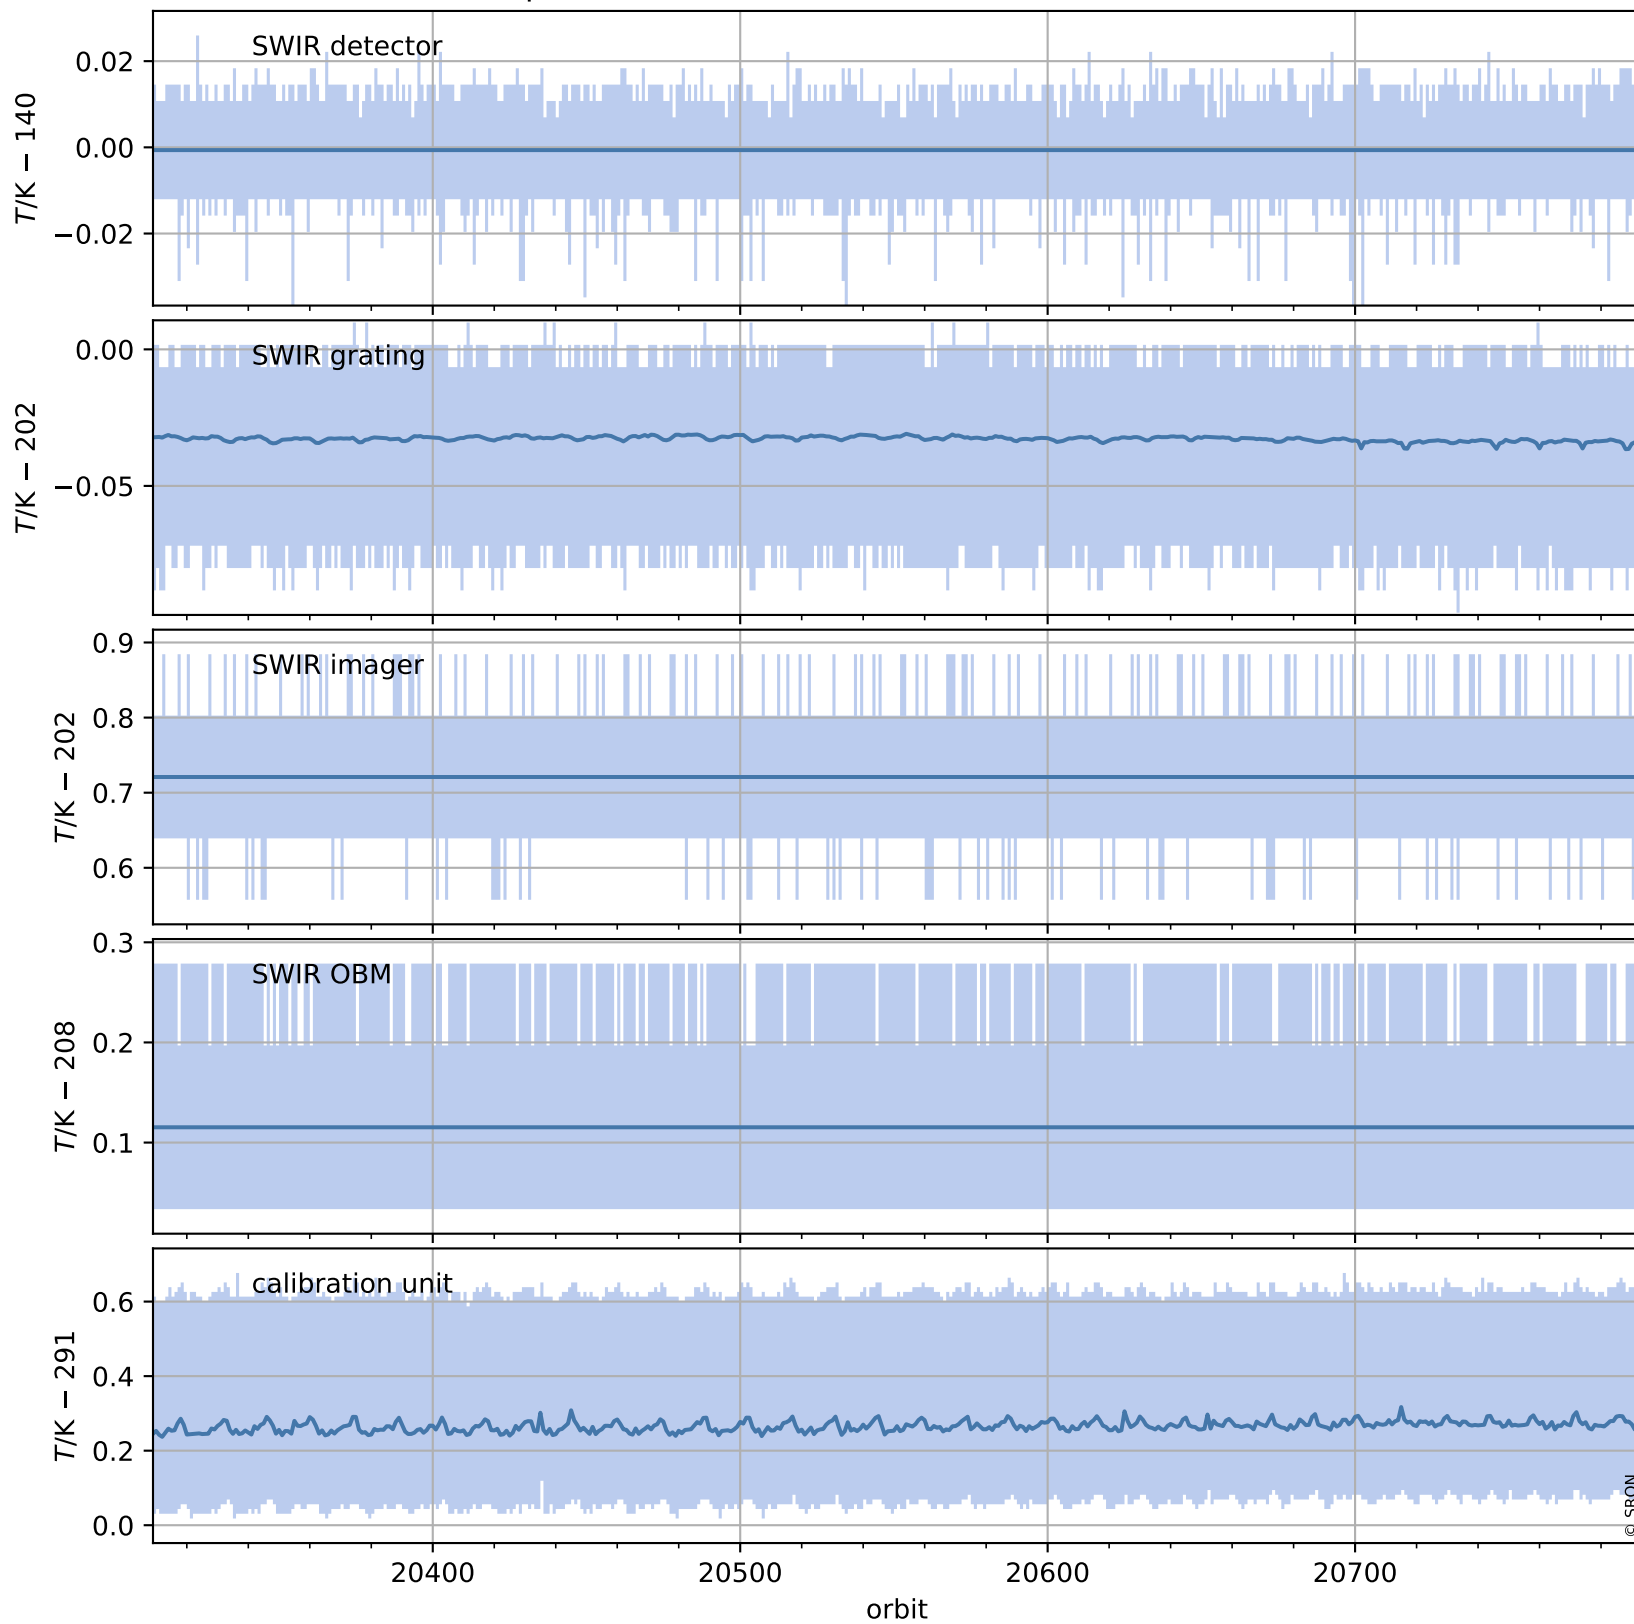

Tropomi SWIR housekeeping data

orbits : [20780, 20793]
coverage : 2021-10-17 / 2021-10-18
created : 2023-08-21T09:18:51

Temperature of sensors relevant for SWIR (one day)

Tropomi SWIR housekeeping data

orbits : [20309, 20793]
coverage : 2021-09-13 / 2021-10-18
created : 2023-08-21T09:18:51

Temperature of sensors relevant for SWIR (last month)

Tropomi SWIR housekeeping data

orbits : [20780, 20793]
coverage : 2021-10-17 / 2021-10-18
created : 2023-08-21T09:18:51

Current and duty cycle of 3 heaters relevant for SWIR (one day)

Tropomi SWIR housekeeping data

orbits : [20309, 20793]
coverage : 2021-09-13 / 2021-10-18
created : 2023-08-21T09:18:52

Current and duty cycle of 3 heaters relevant for SWIR (last month)

Tropomi SWIR housekeeping data

orbits : [20780, 20793]
coverage : 2021-10-17 / 2021-10-18
created : 2023-08-21T09:18:52

Temperature of sensors at the SWIR front-end electronics (one day)

Tropomi SWIR housekeeping data

orbits : [20309, 20793]
coverage : 2021-09-13 / 2021-10-18
created : 2023-08-21T09:18:53