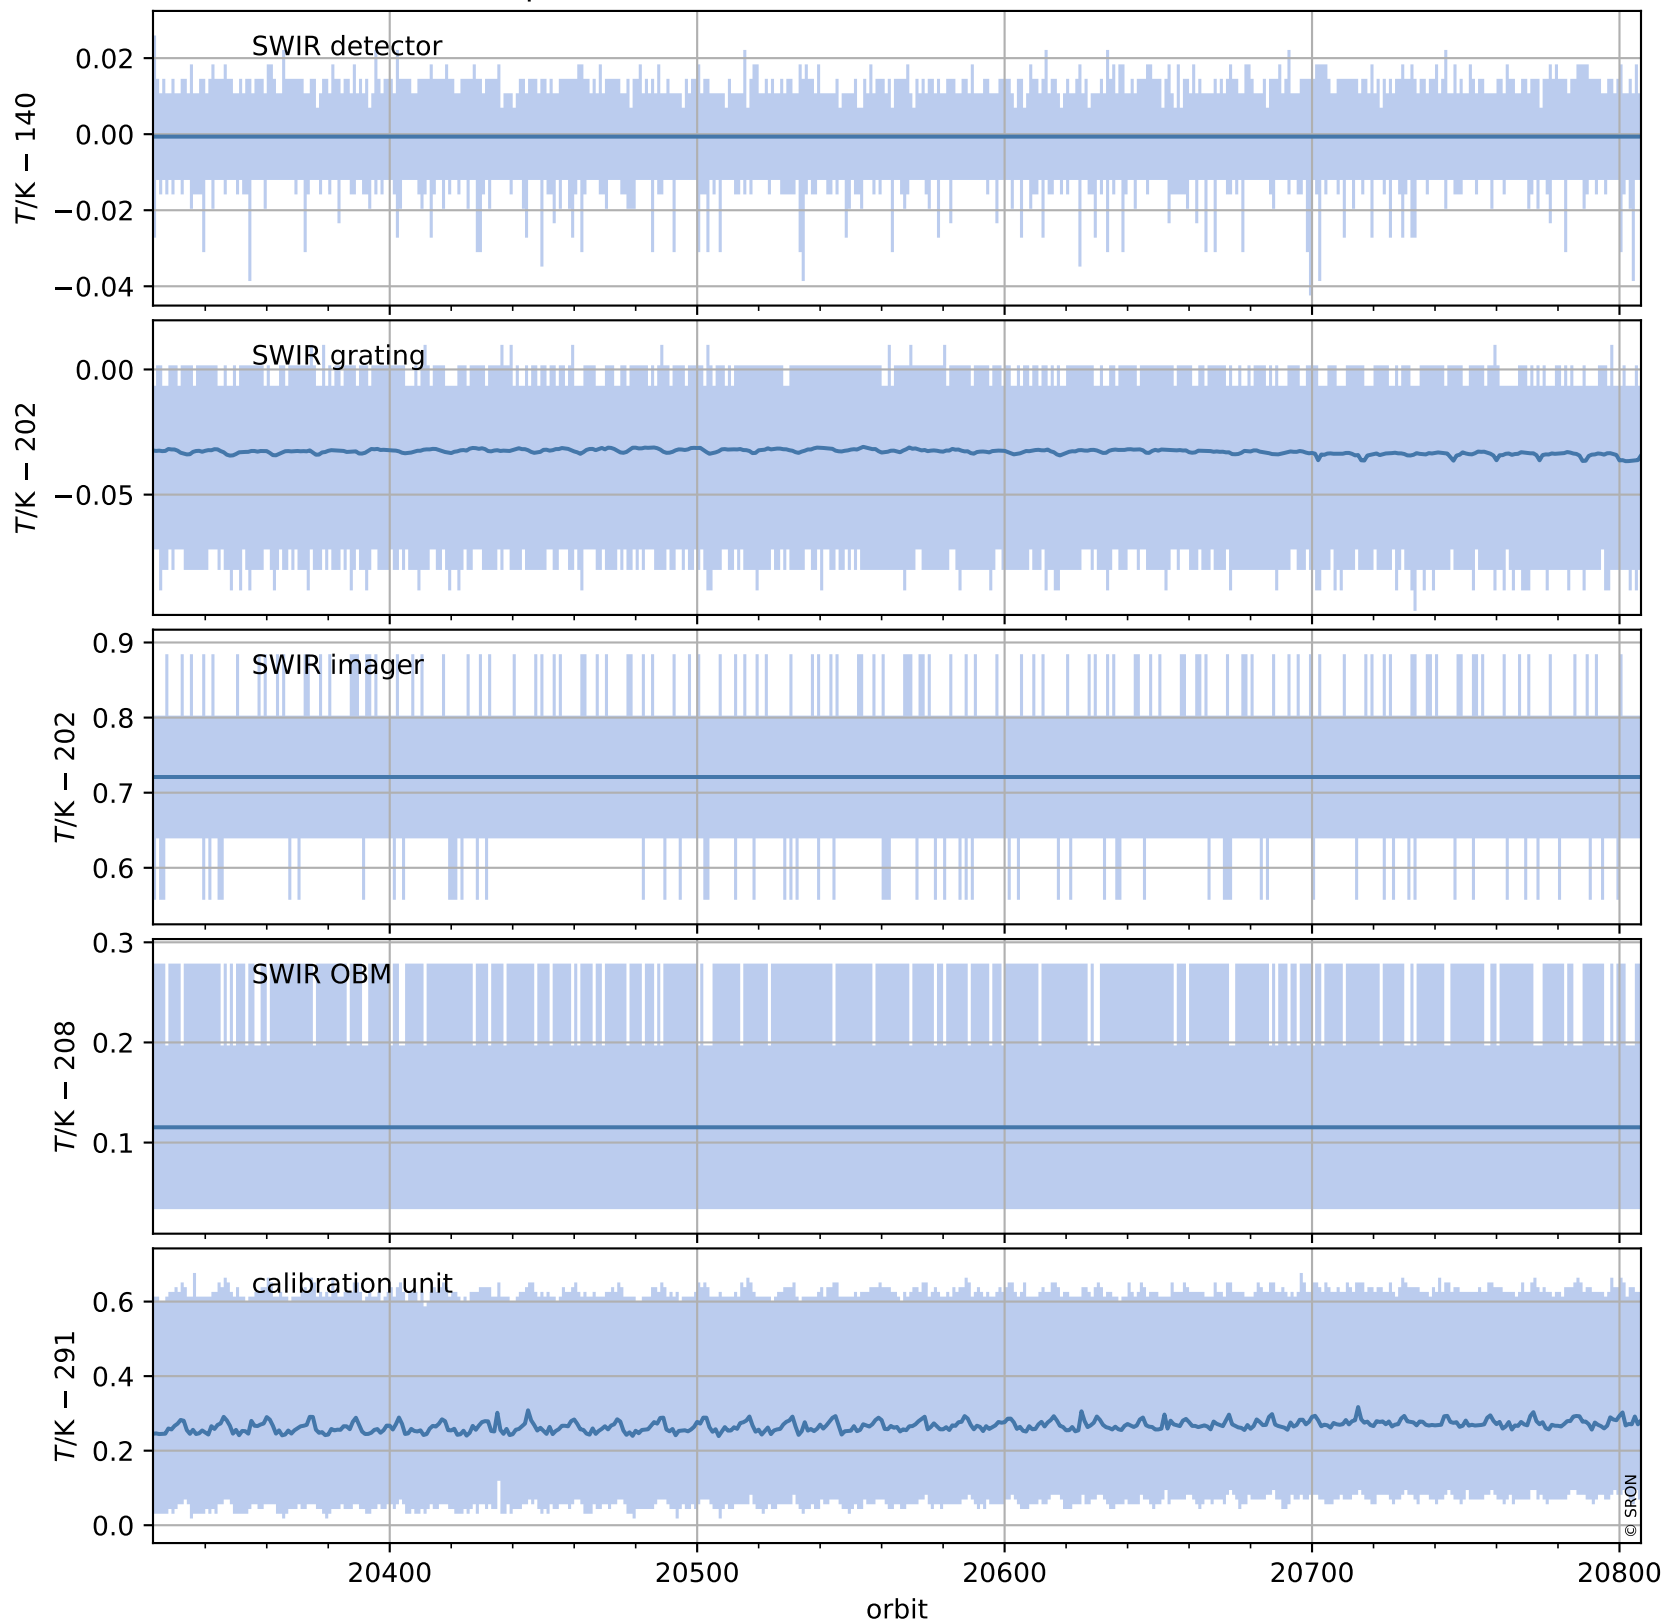

# Tropomi SWIR housekeeping data

orbits : [20794, 20807]  
coverage : 2021-10-18 / 2021-10-19  
created : 2023-08-21T09:18:53

## Temperature of sensors relevant for SWIR (one day)

# Tropomi SWIR housekeeping data

orbits : [20323, 20807]  
coverage : 2021-09-14 / 2021-10-19  
created : 2023-08-21T09:18:53

## Temperature of sensors relevant for SWIR (last month)