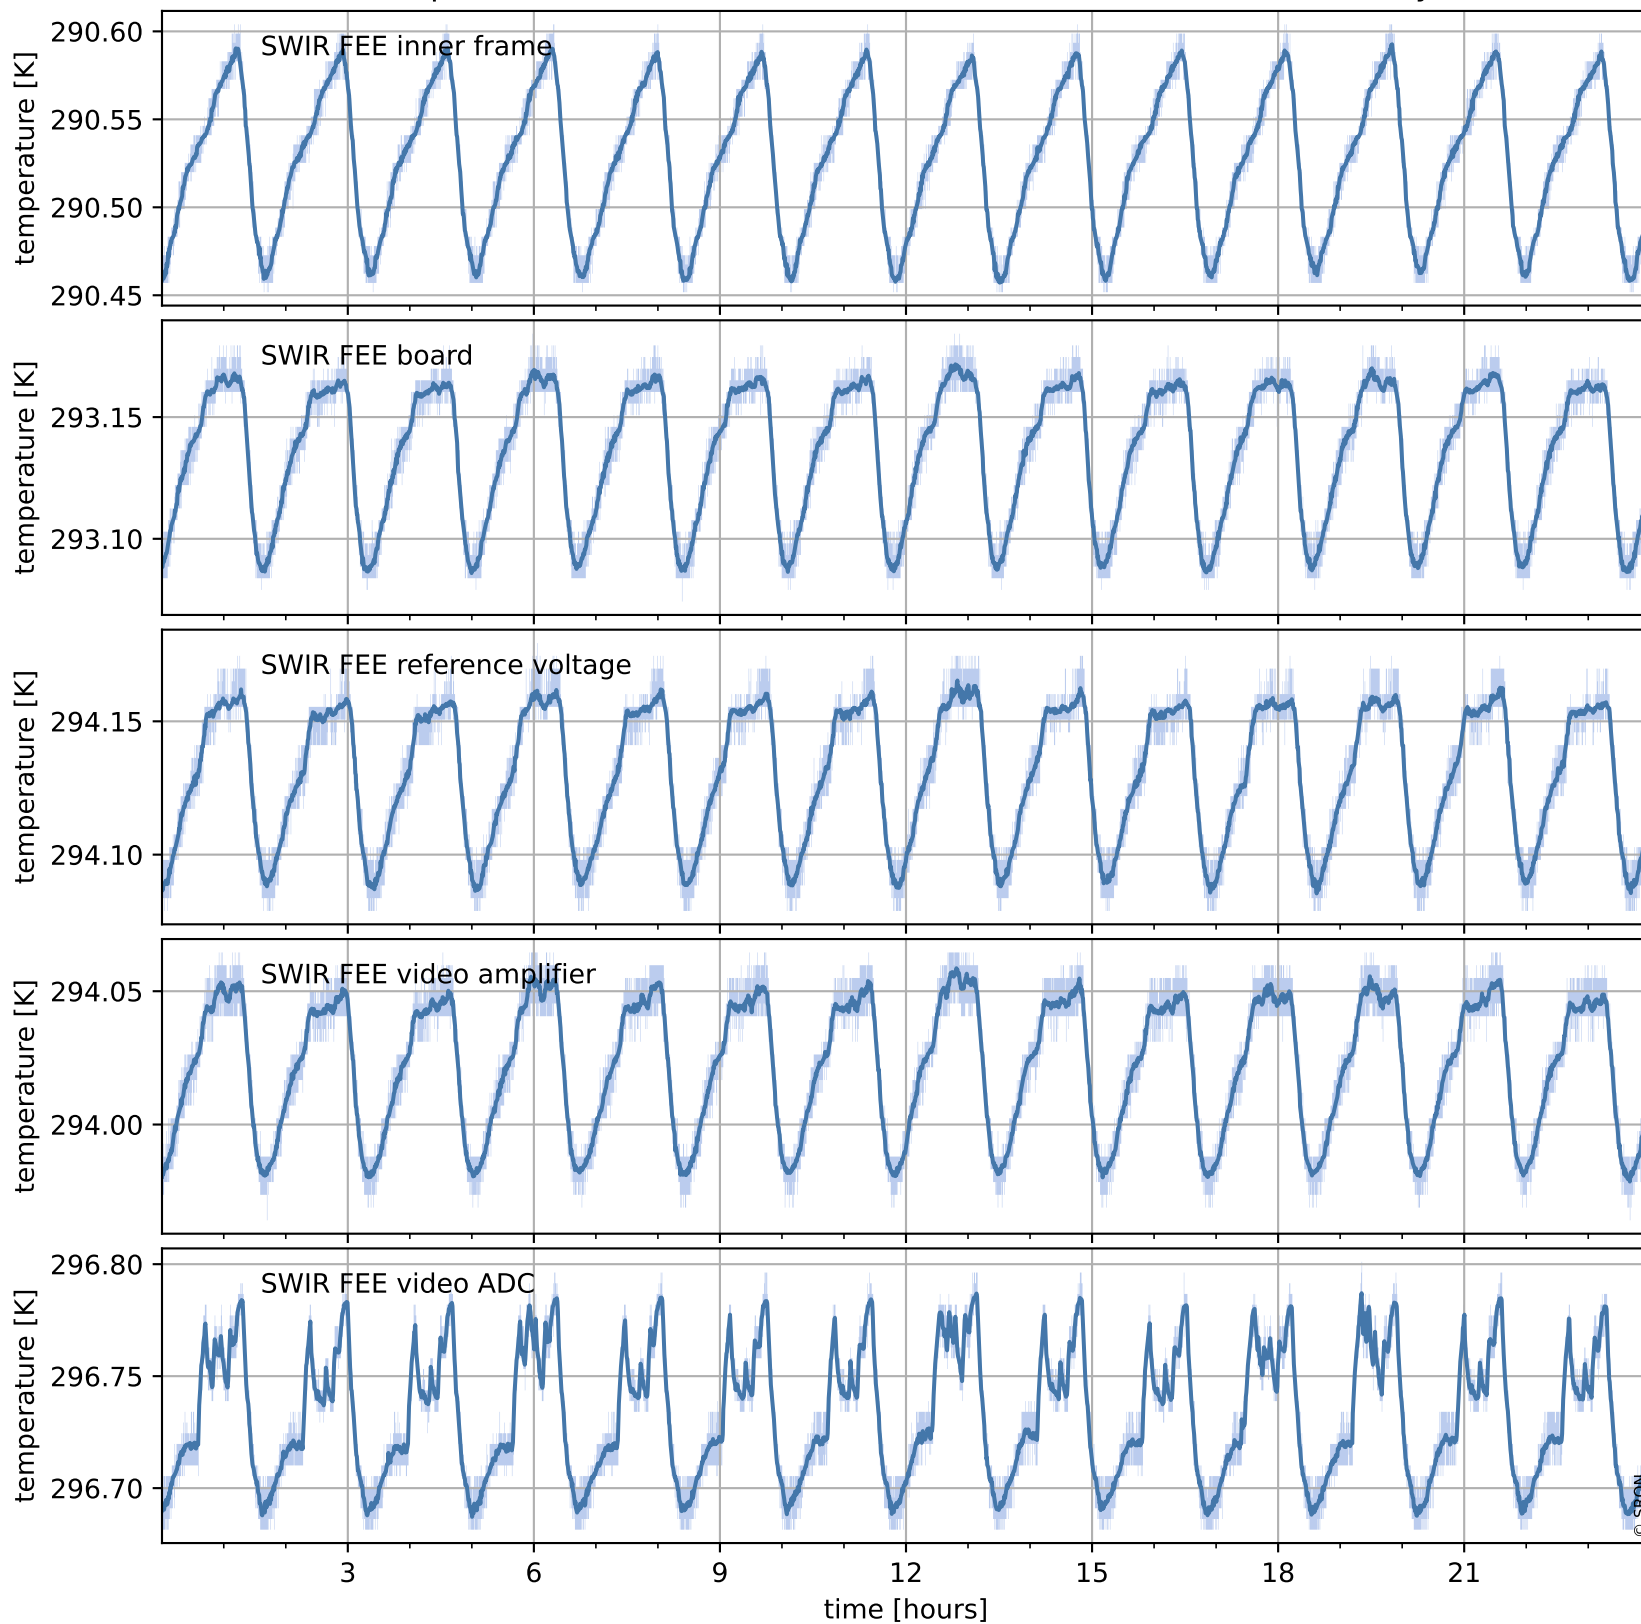

Tropomi SWIR housekeeping data

orbits : [20794, 20807]
coverage : 2021-10-18 / 2021-10-19
created : 2023-08-21T09:18:55

Temperature of sensors at the SWIR front-end electronics (one day)