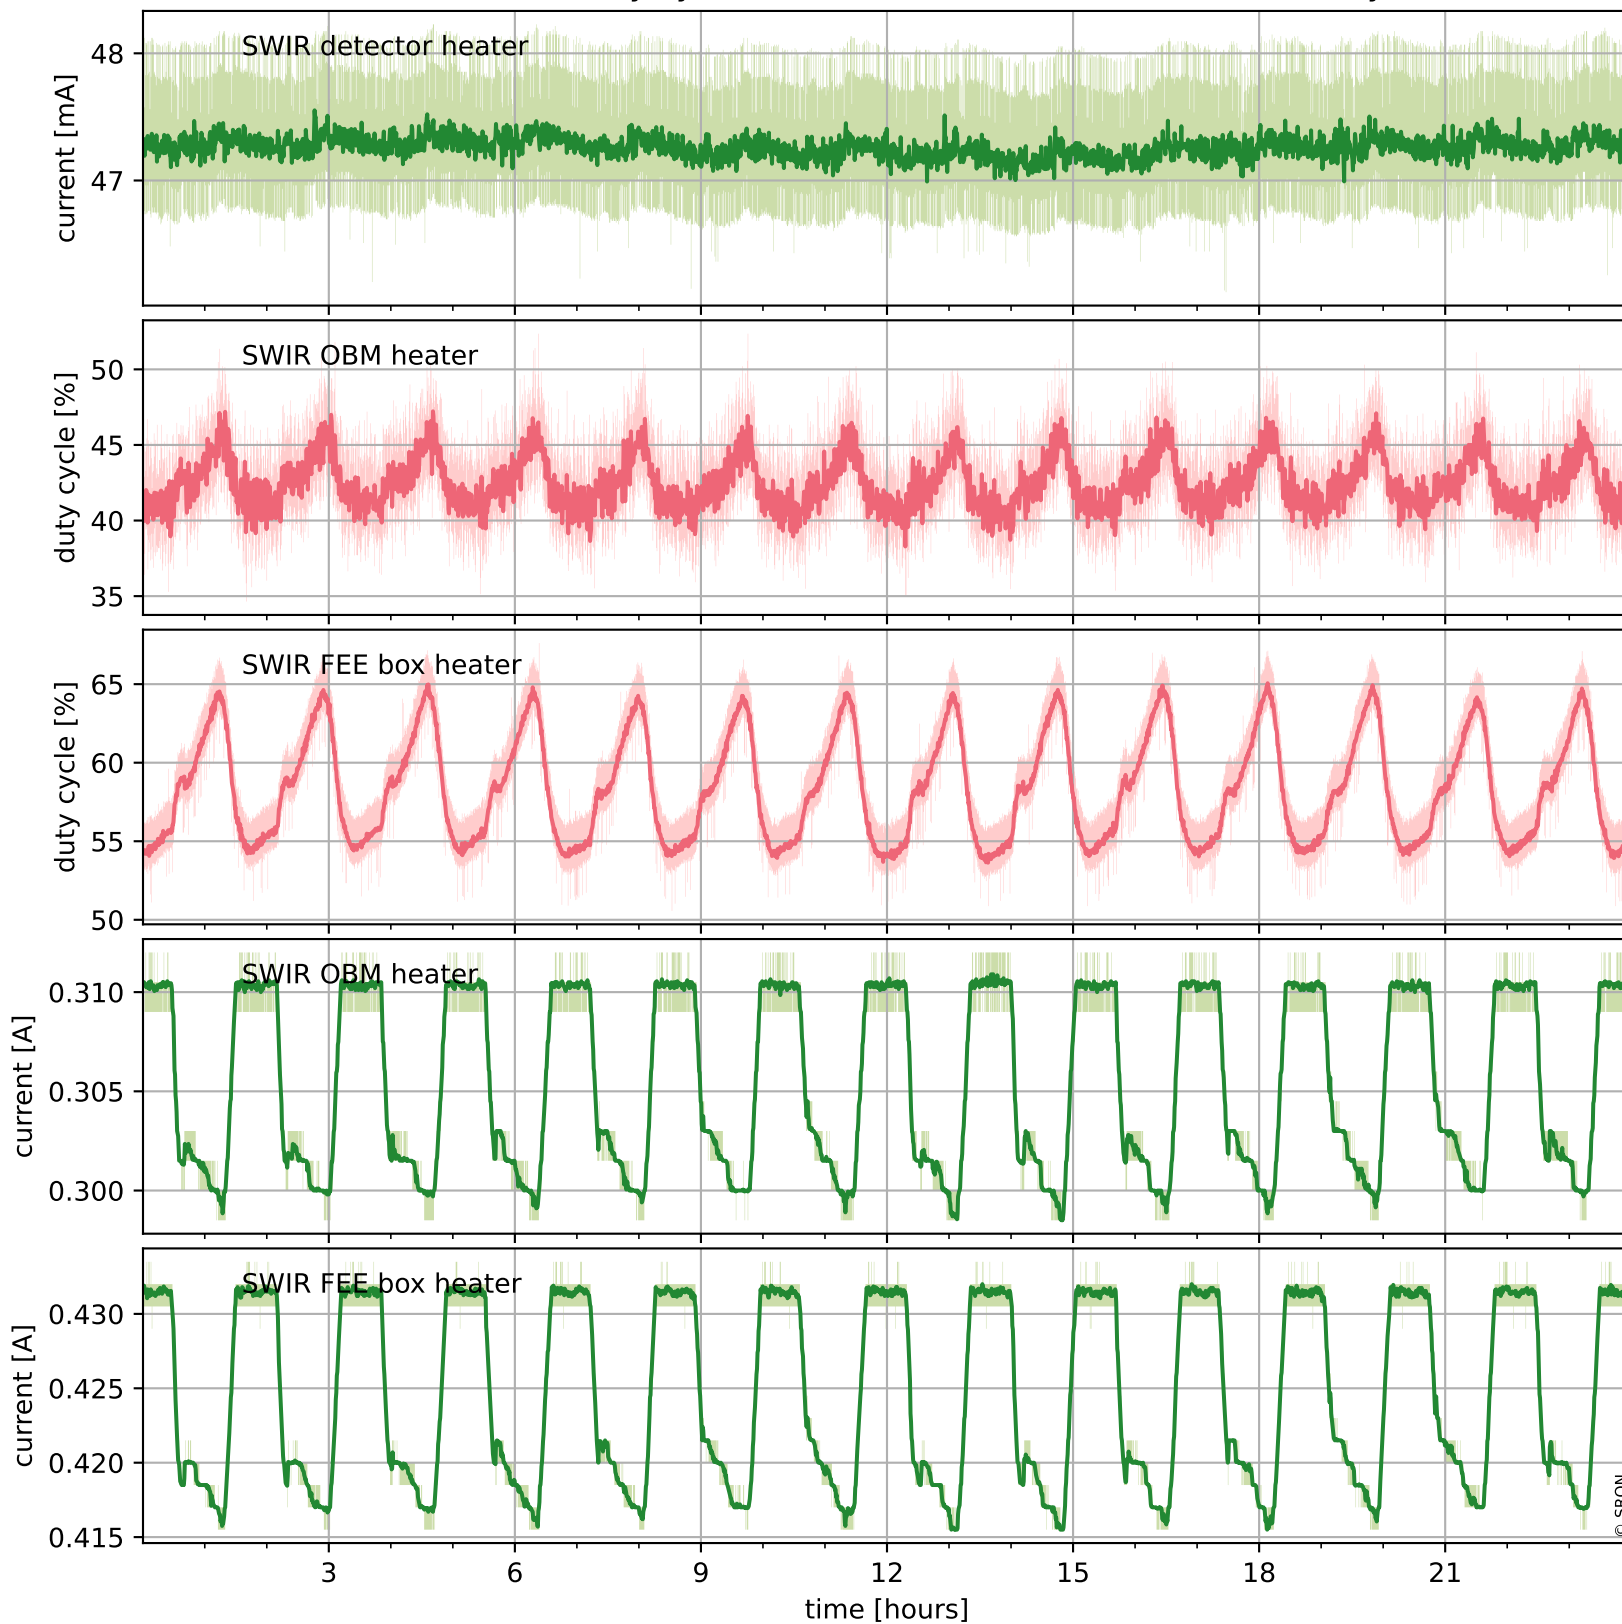

Tropomi SWIR housekeeping data

orbits : [20794, 20807]
coverage : 2021-10-18 / 2021-10-19
created : 2023-08-21T09:18:54

Current and duty cycle of 3 heaters relevant for SWIR (one day)