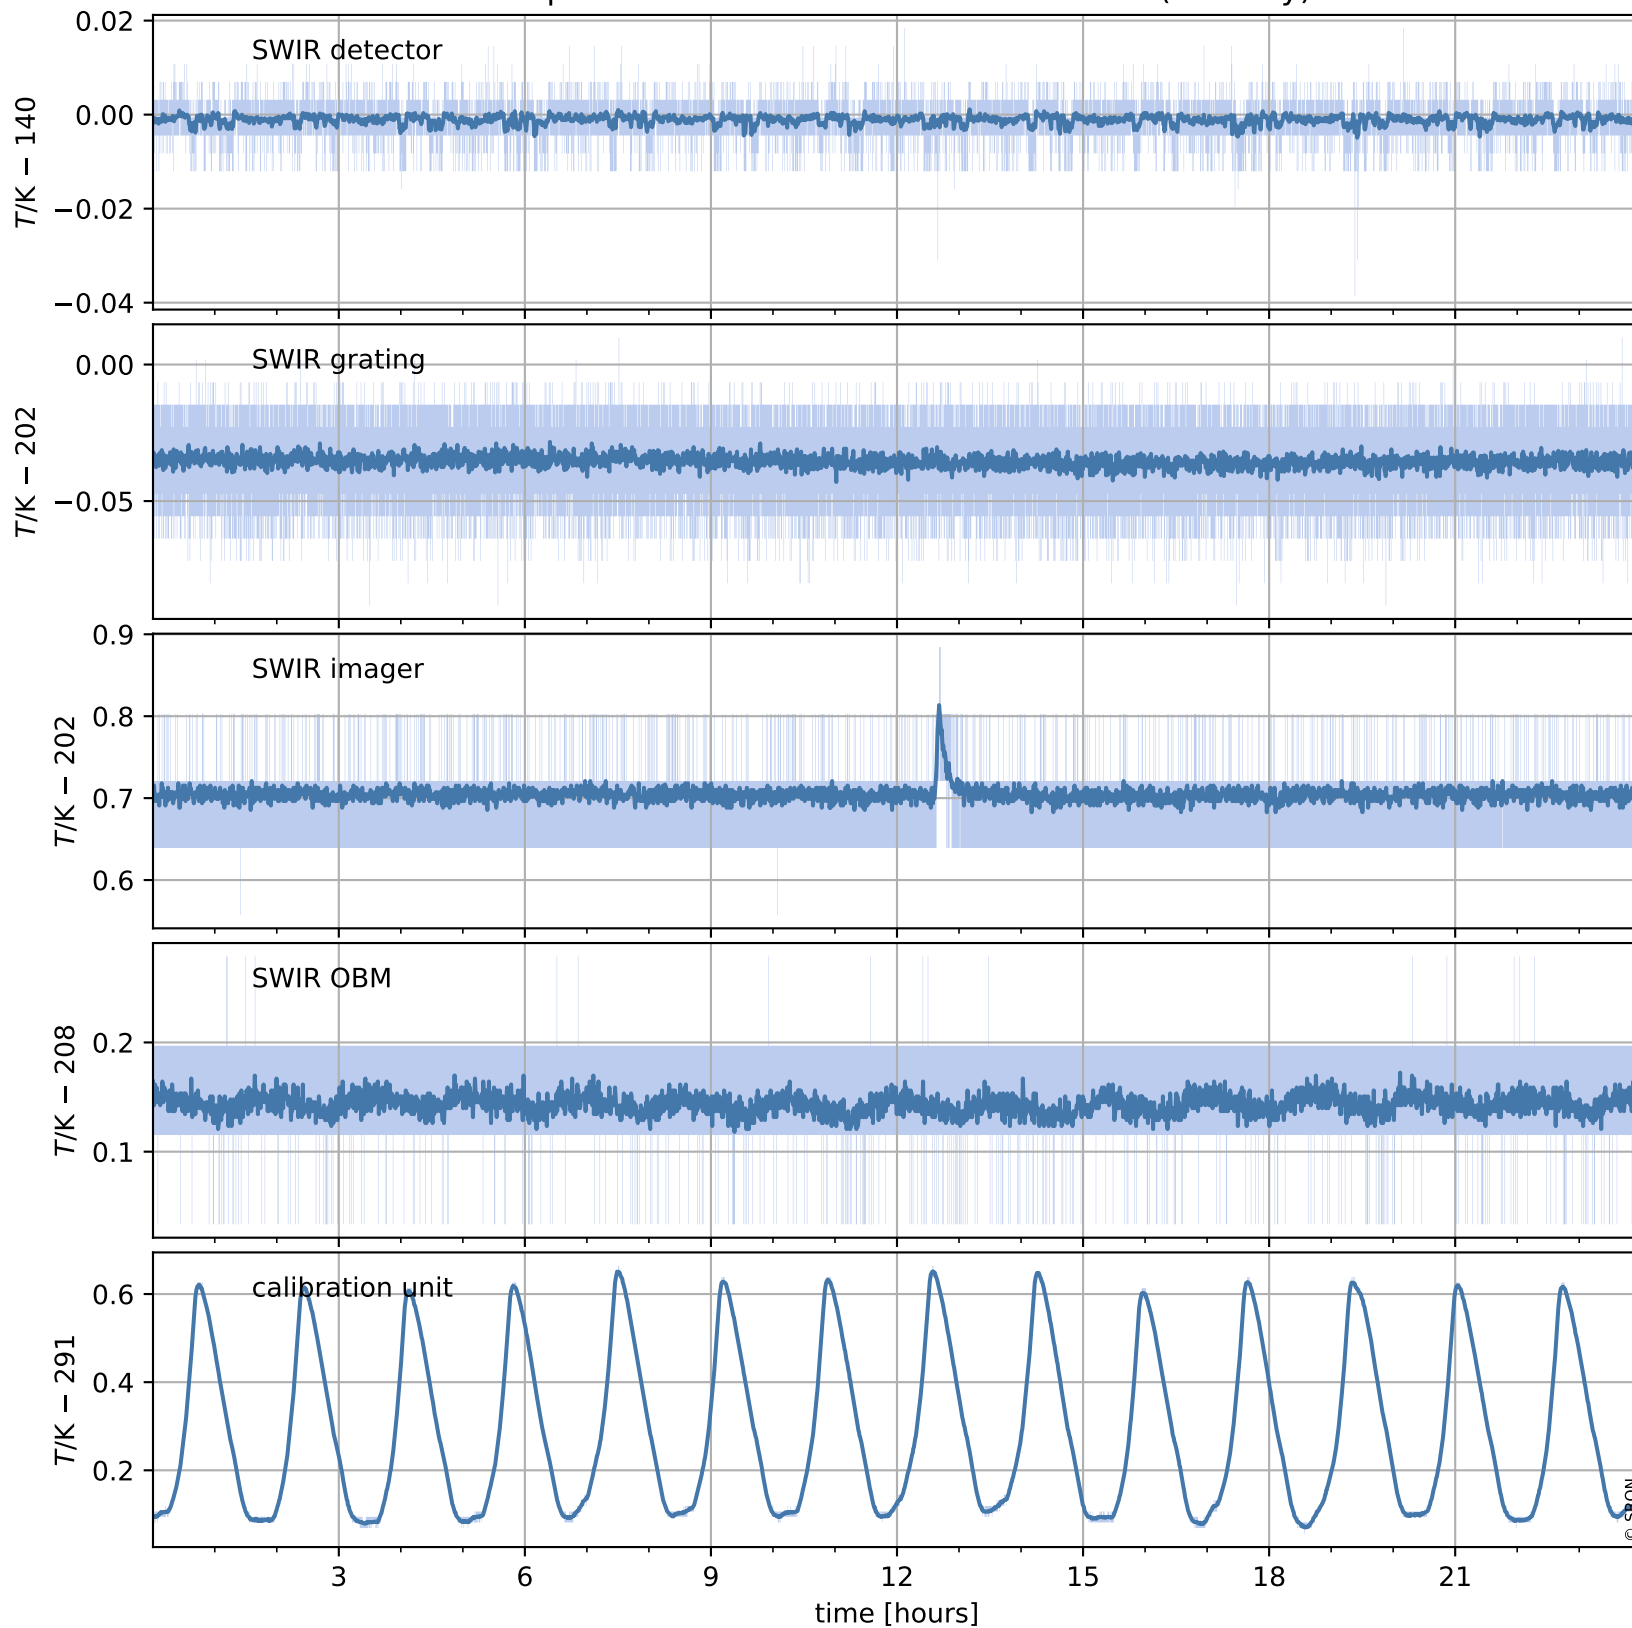

# Tropomi SWIR housekeeping data

orbits : [20794, 20807]  
coverage : 2021-10-18 / 2021-10-19  
created : 2023-08-21T09:18:53

## Temperature of sensors relevant for SWIR (one day)

## Temperature of sensors relevant for SWIR (last month)