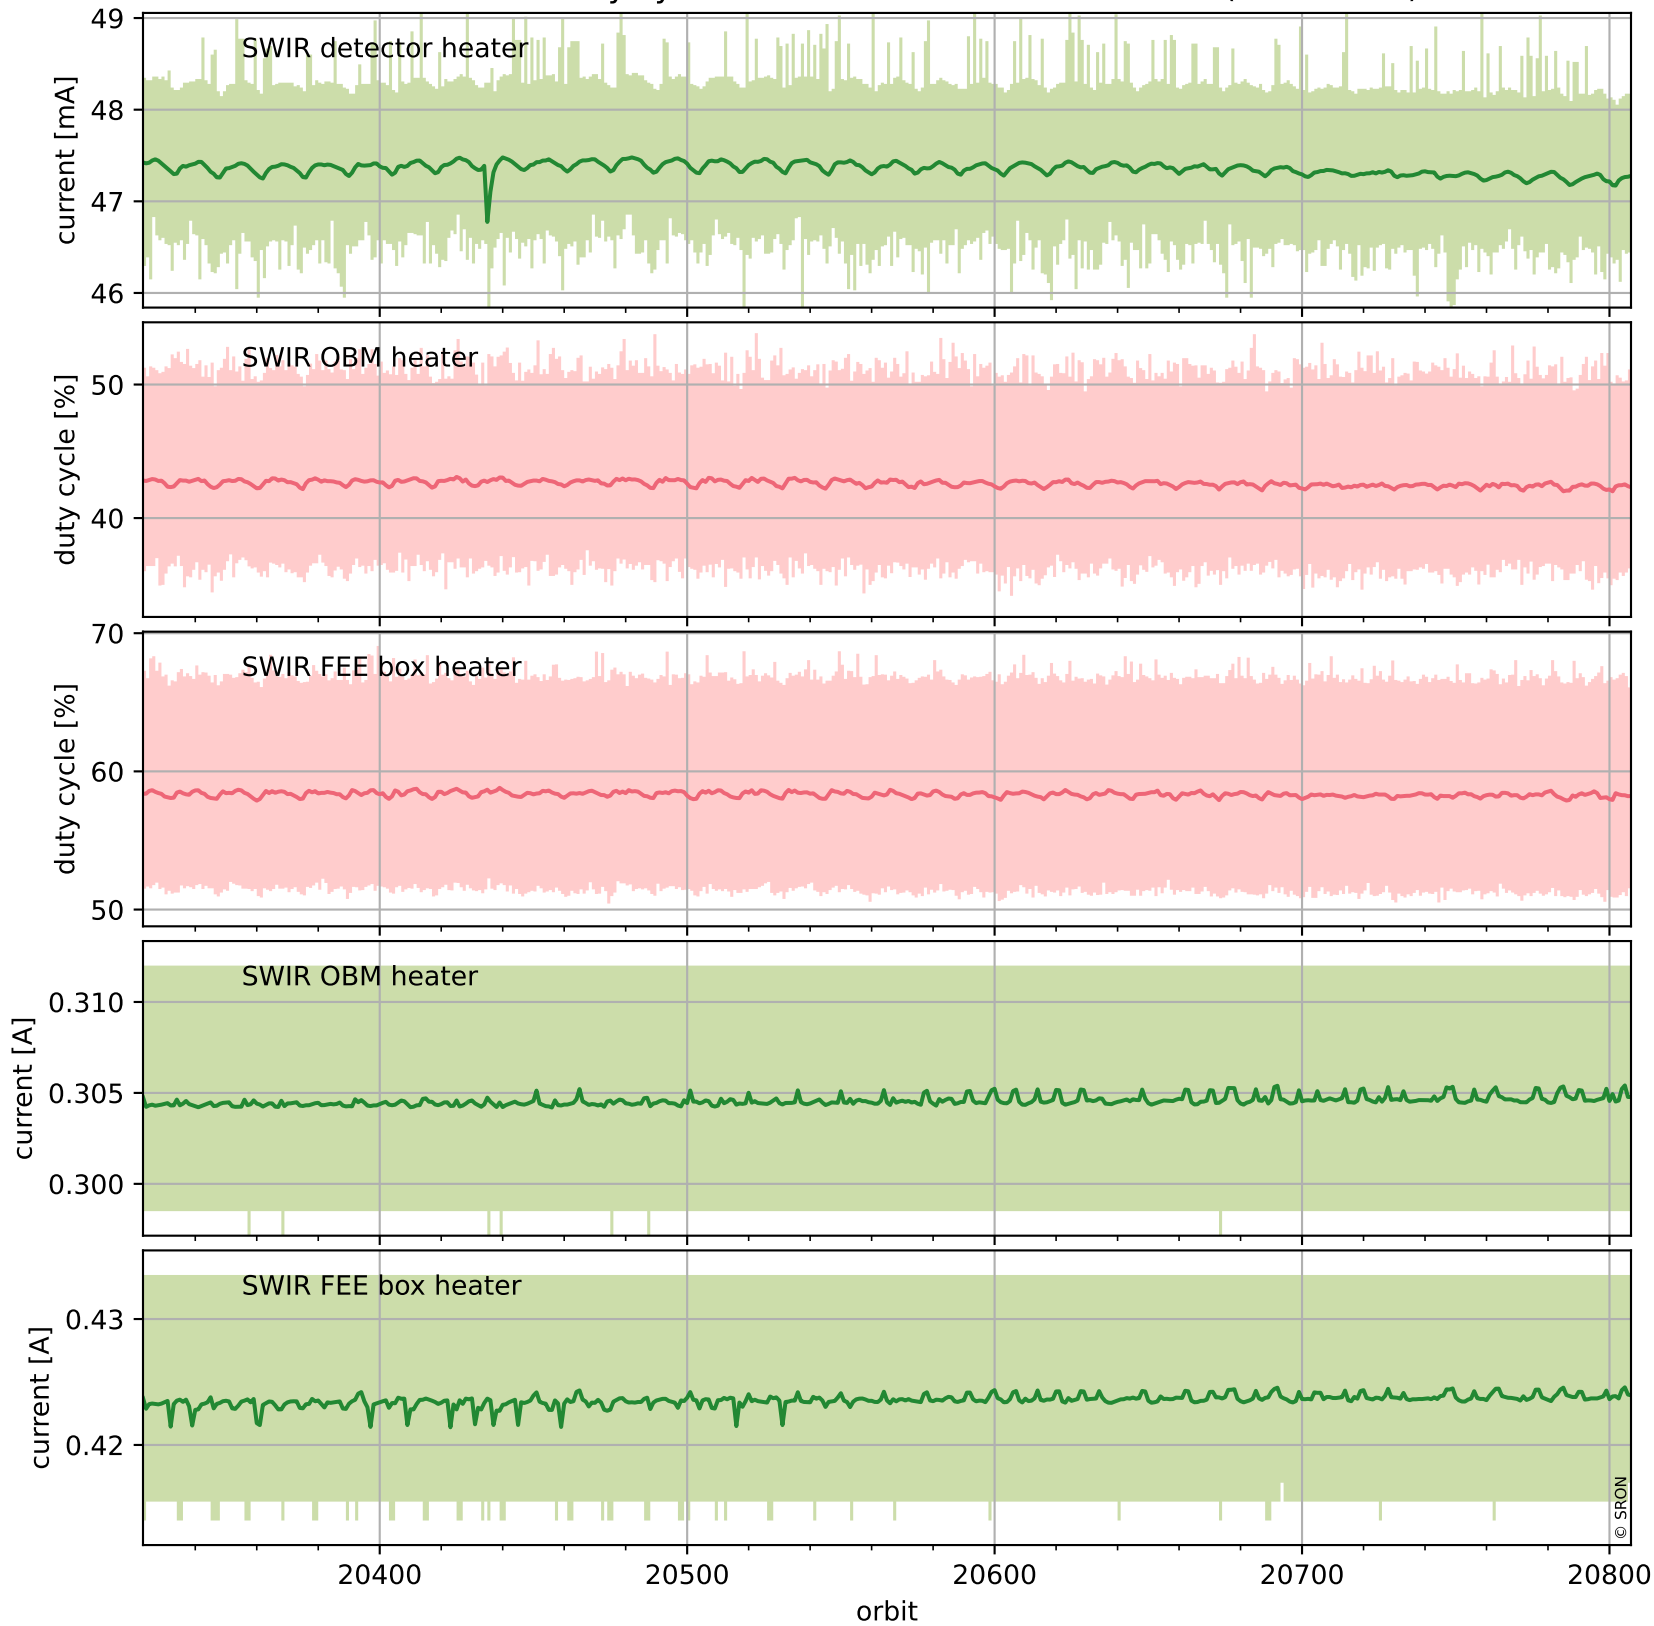

Tropomi SWIR housekeeping data

orbits : [20323, 20807]
coverage : 2021-09-14 / 2021-10-19
created : 2023-08-21T09:18:54

Current and duty cycle of 3 heaters relevant for SWIR (last month)