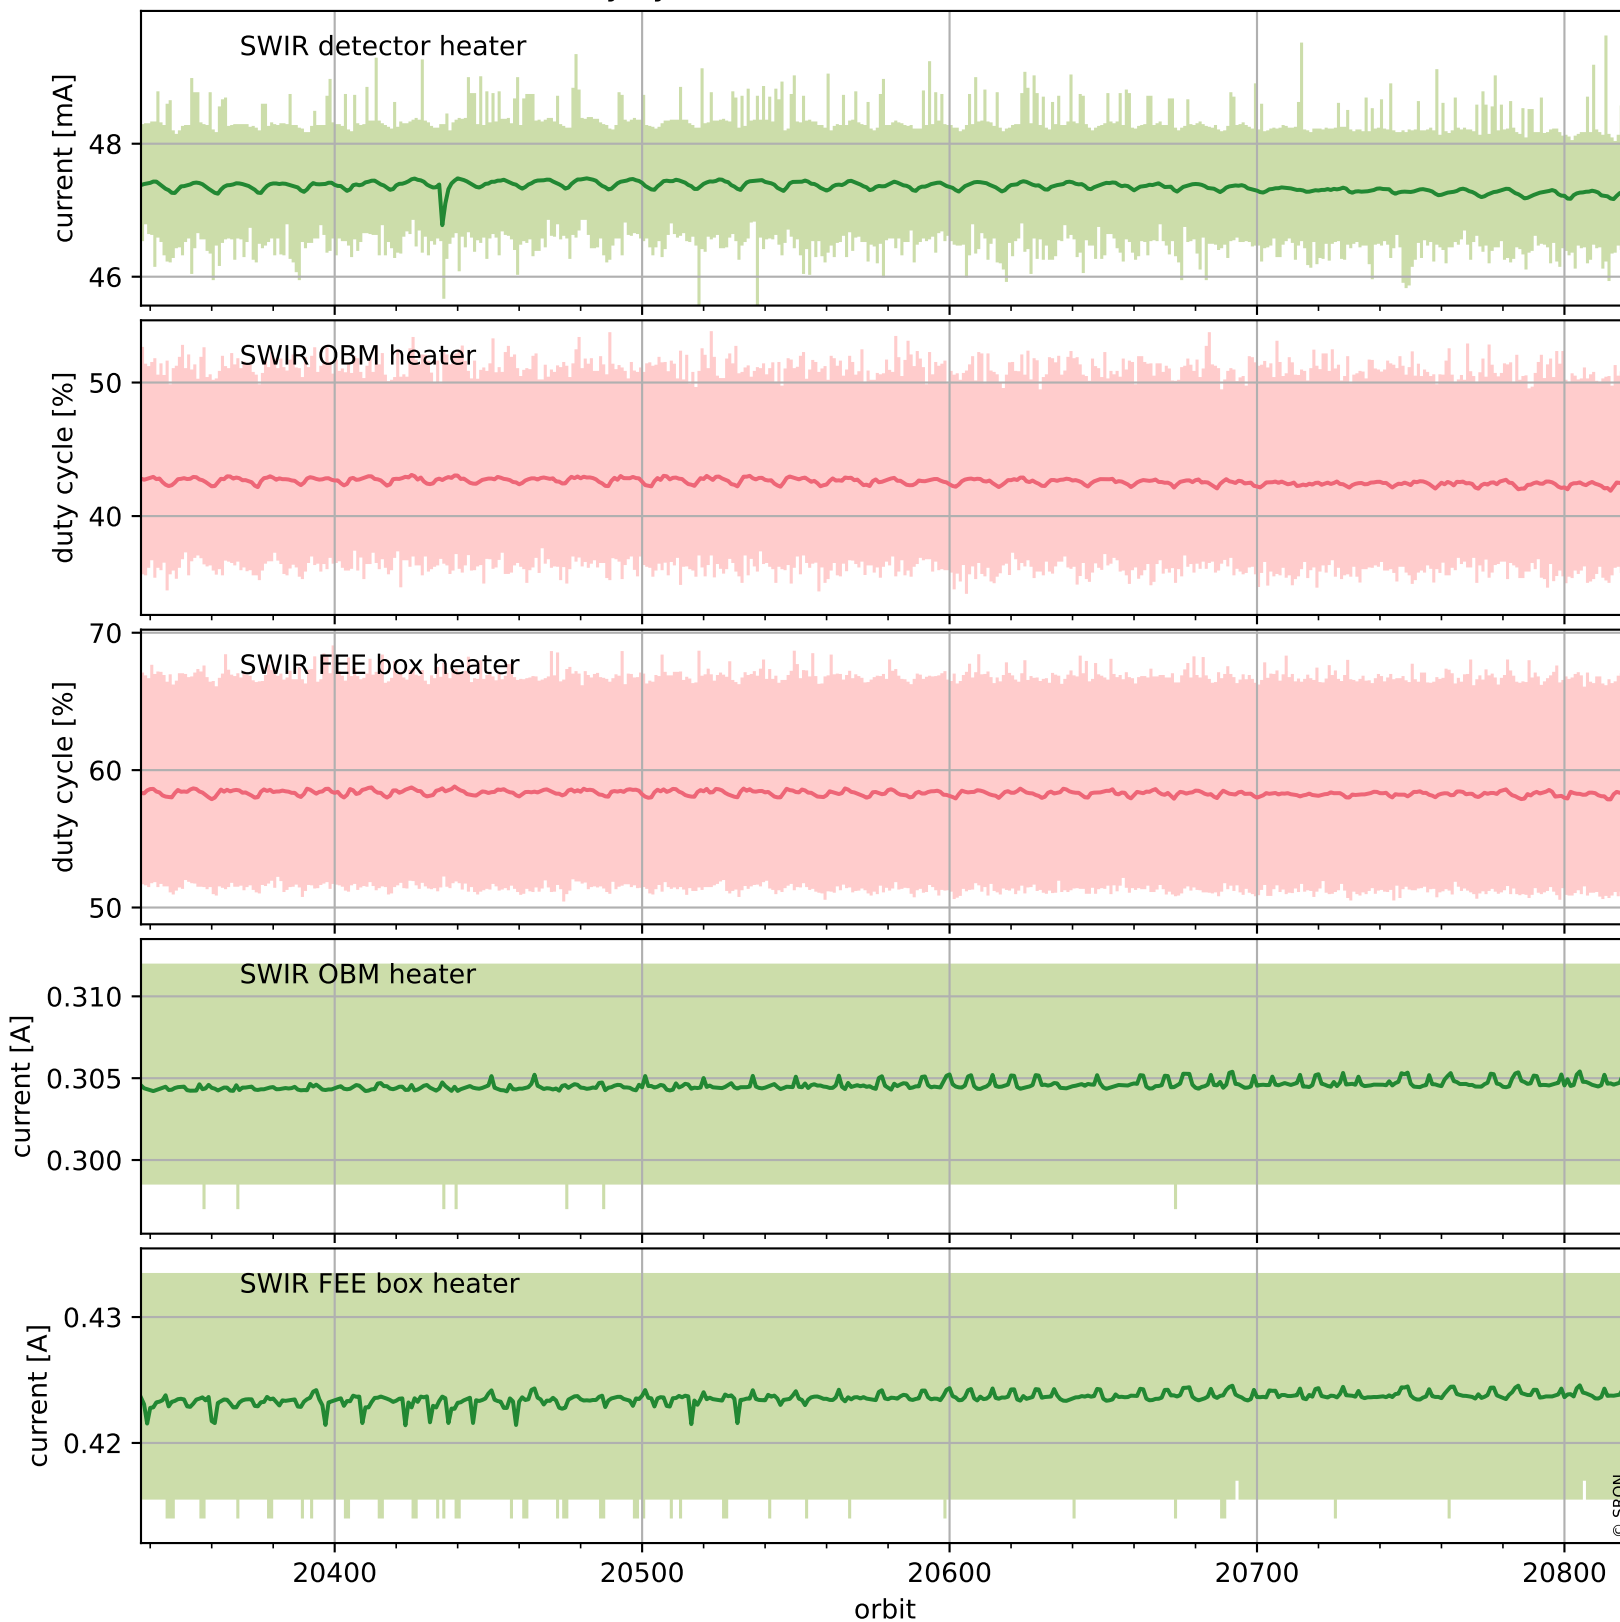

Tropomi SWIR housekeeping data

orbits : [20337, 20821]
coverage : 2021-09-15 / 2021-10-20
created : 2023-08-21T09:18:56

Current and duty cycle of 3 heaters relevant for SWIR (last month)