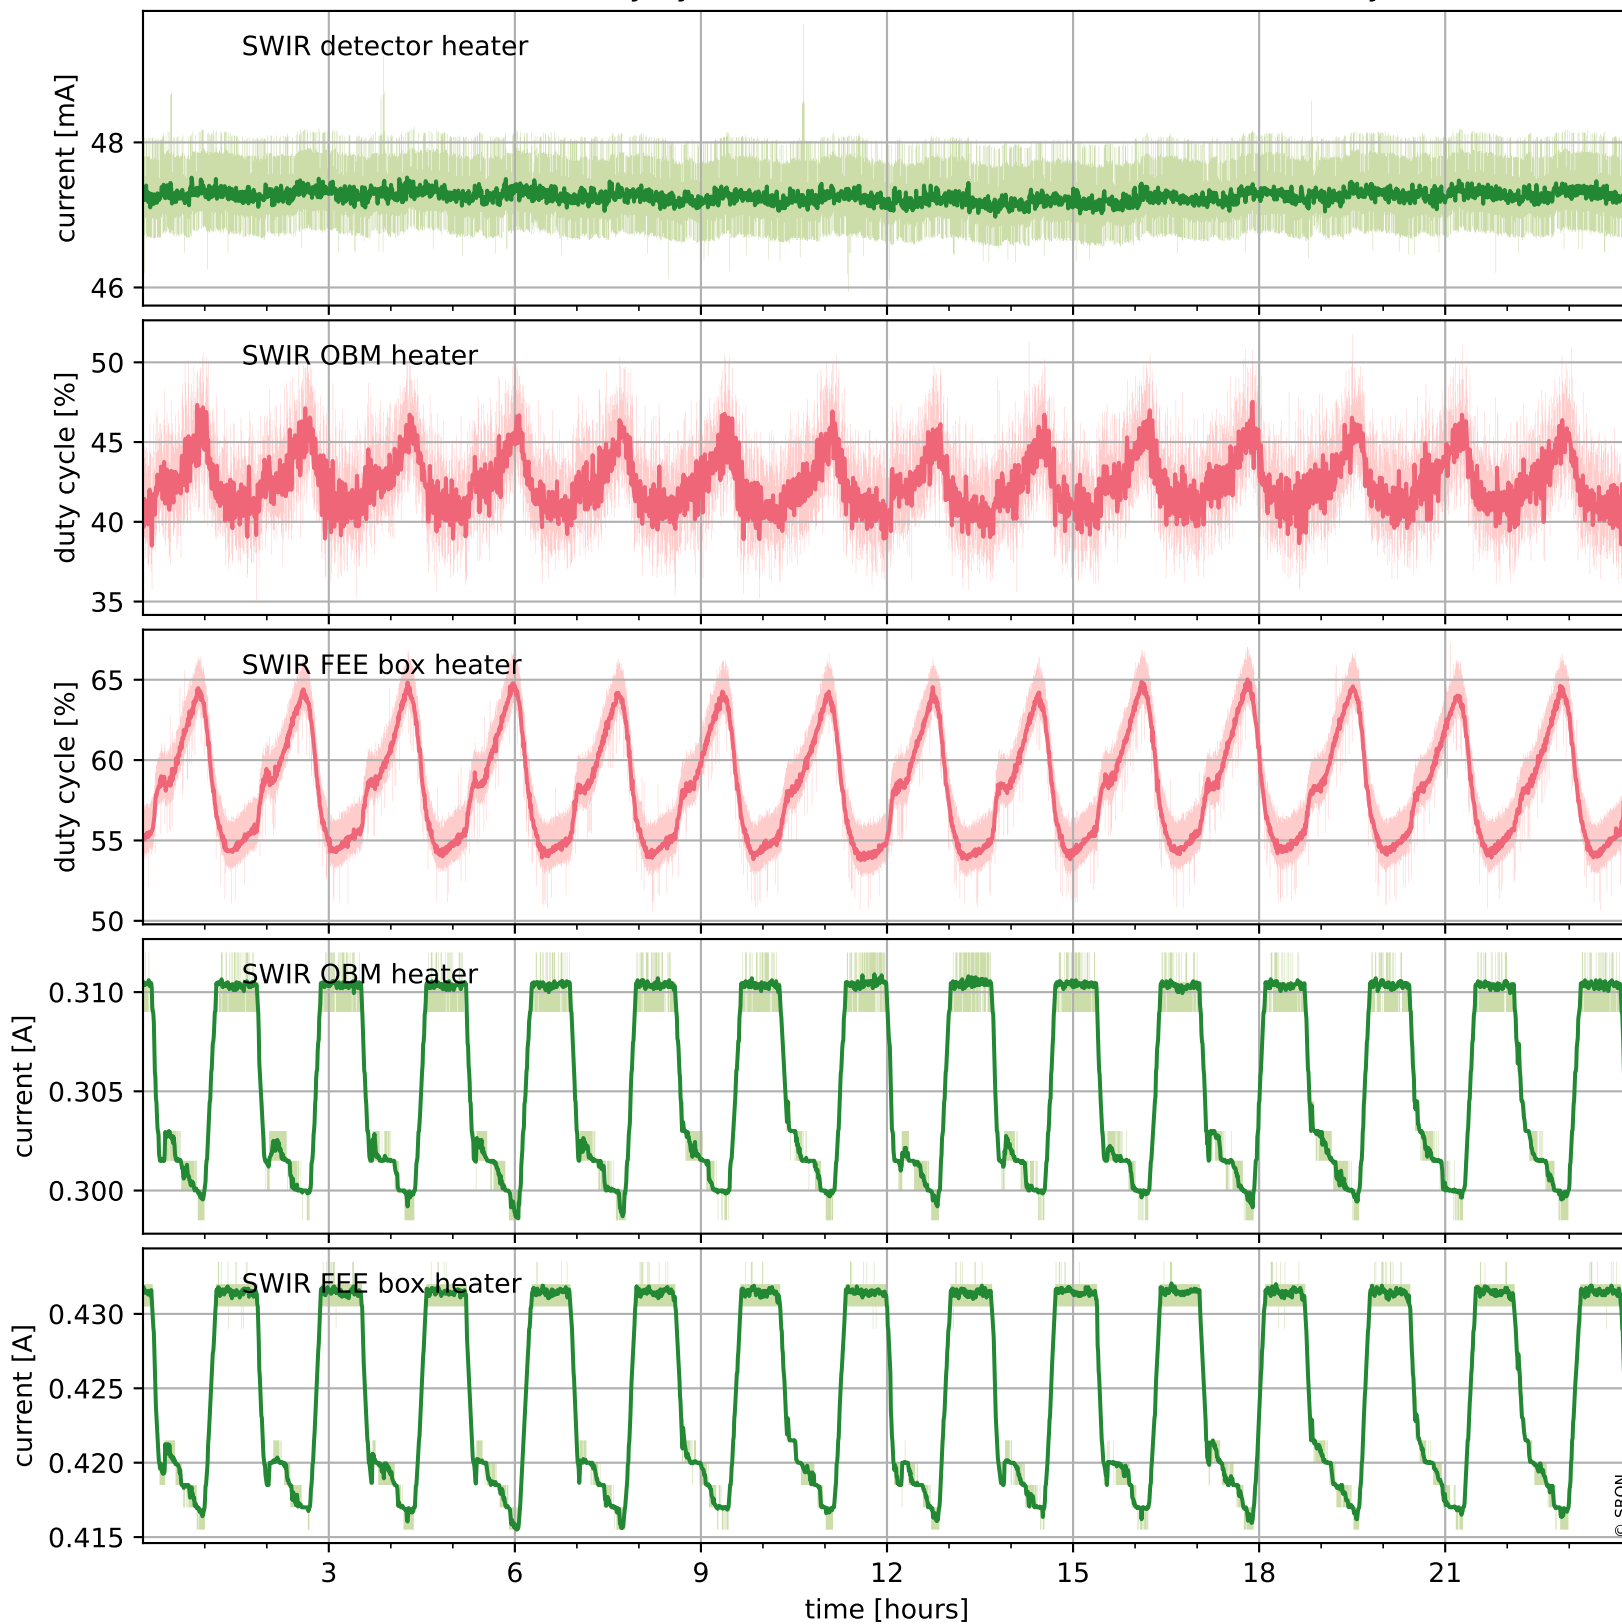

Tropomi SWIR housekeeping data

orbits : [20808, 20821]
coverage : 2021-10-19 / 2021-10-20
created : 2023-08-21T09:18:56

Current and duty cycle of 3 heaters relevant for SWIR (one day)