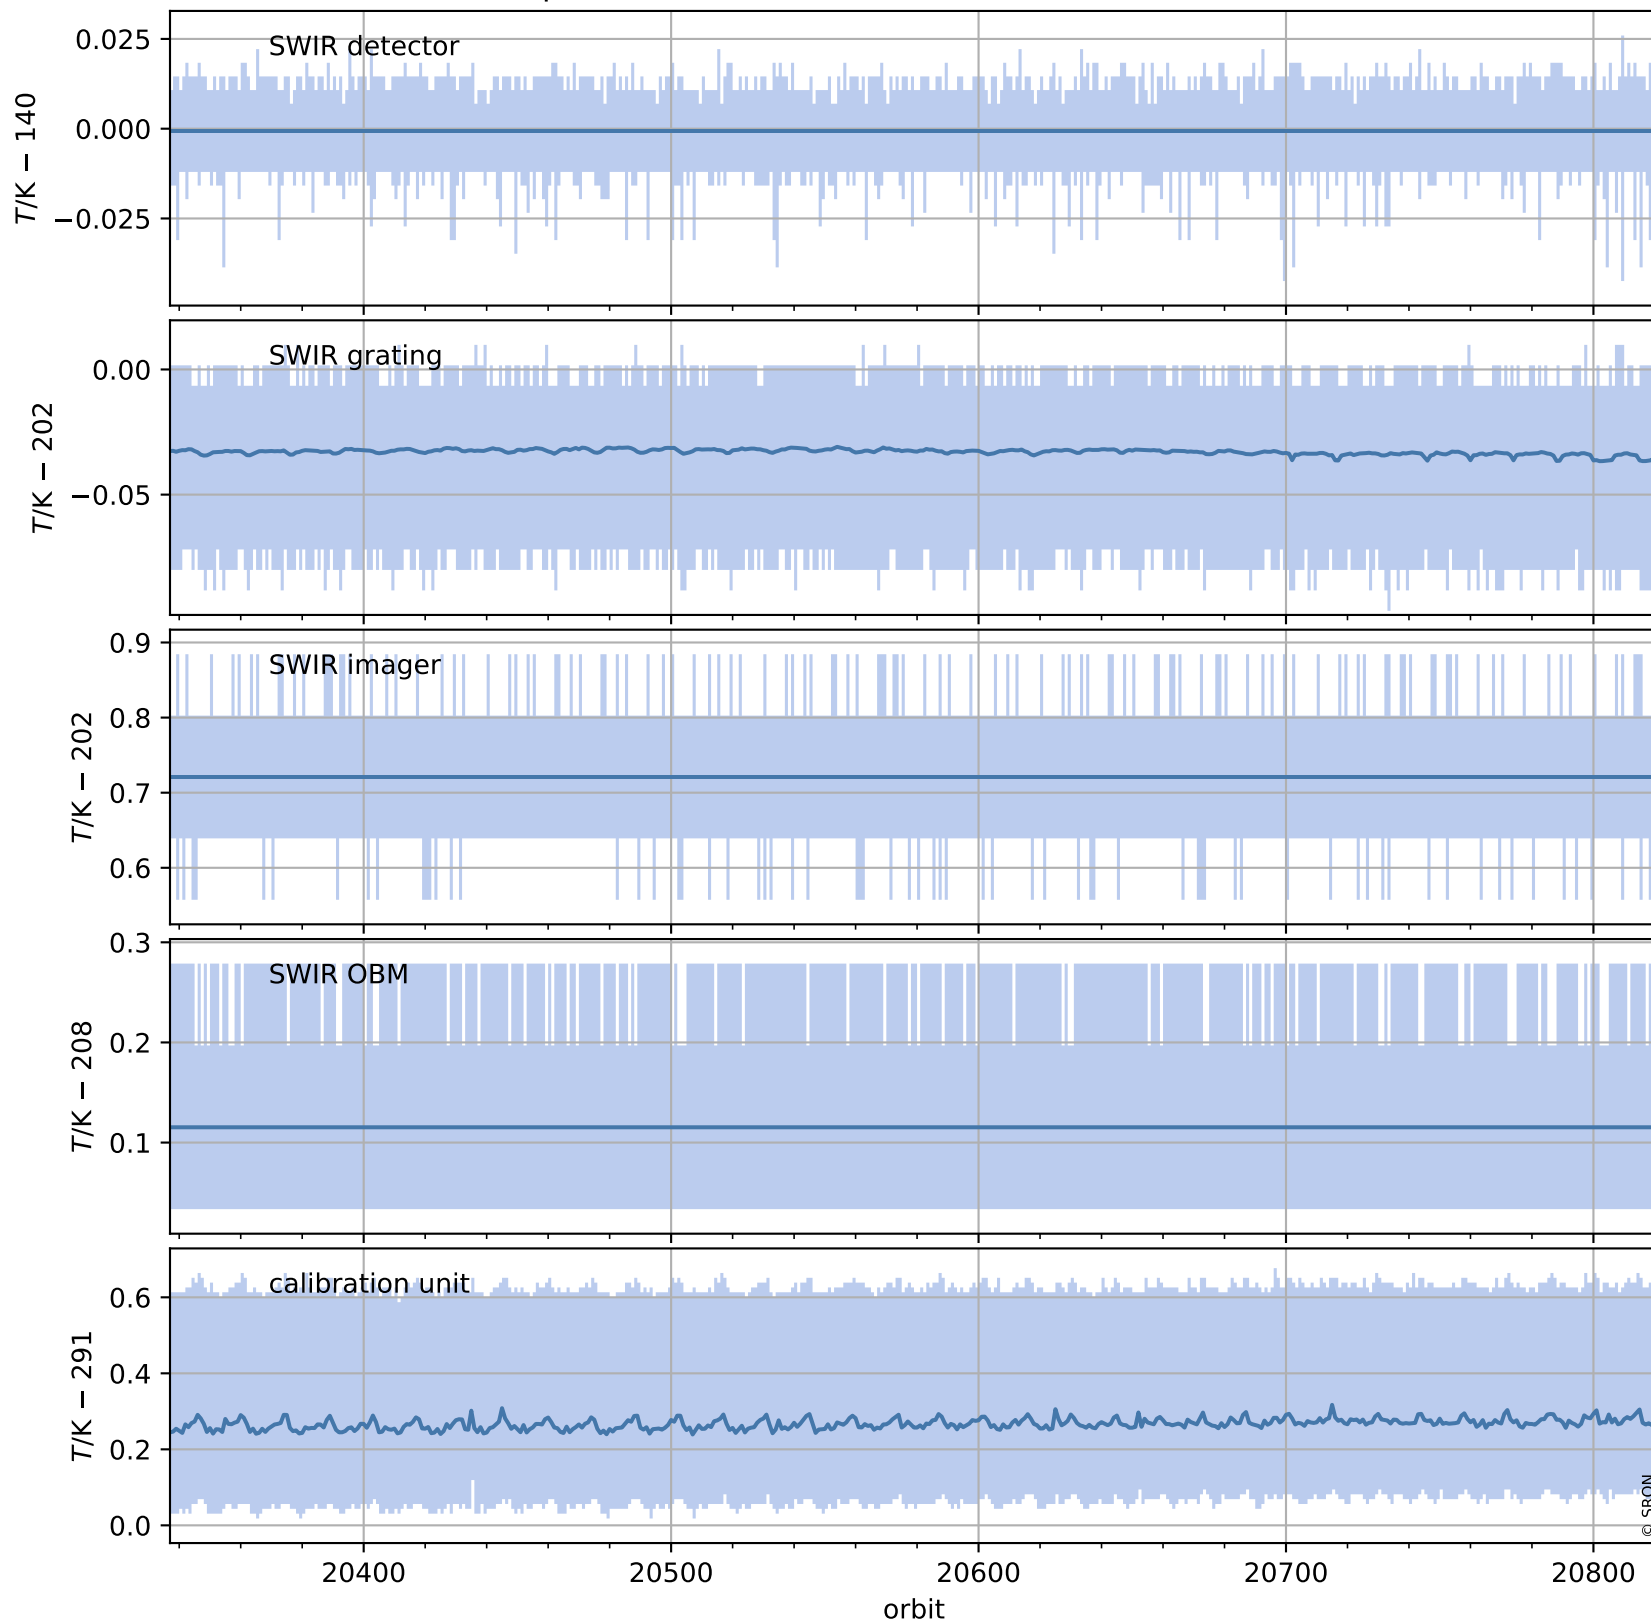

# Tropomi SWIR housekeeping data

orbits : [20808, 20821]  
coverage : 2021-10-19 / 2021-10-20  
created : 2023-08-21T09:18:55

## Temperature of sensors relevant for SWIR (one day)

# Tropomi SWIR housekeeping data

orbits : [20337, 20821]  
coverage : 2021-09-15 / 2021-10-20  
created : 2023-08-21T09:18:56

## Temperature of sensors relevant for SWIR (last month)