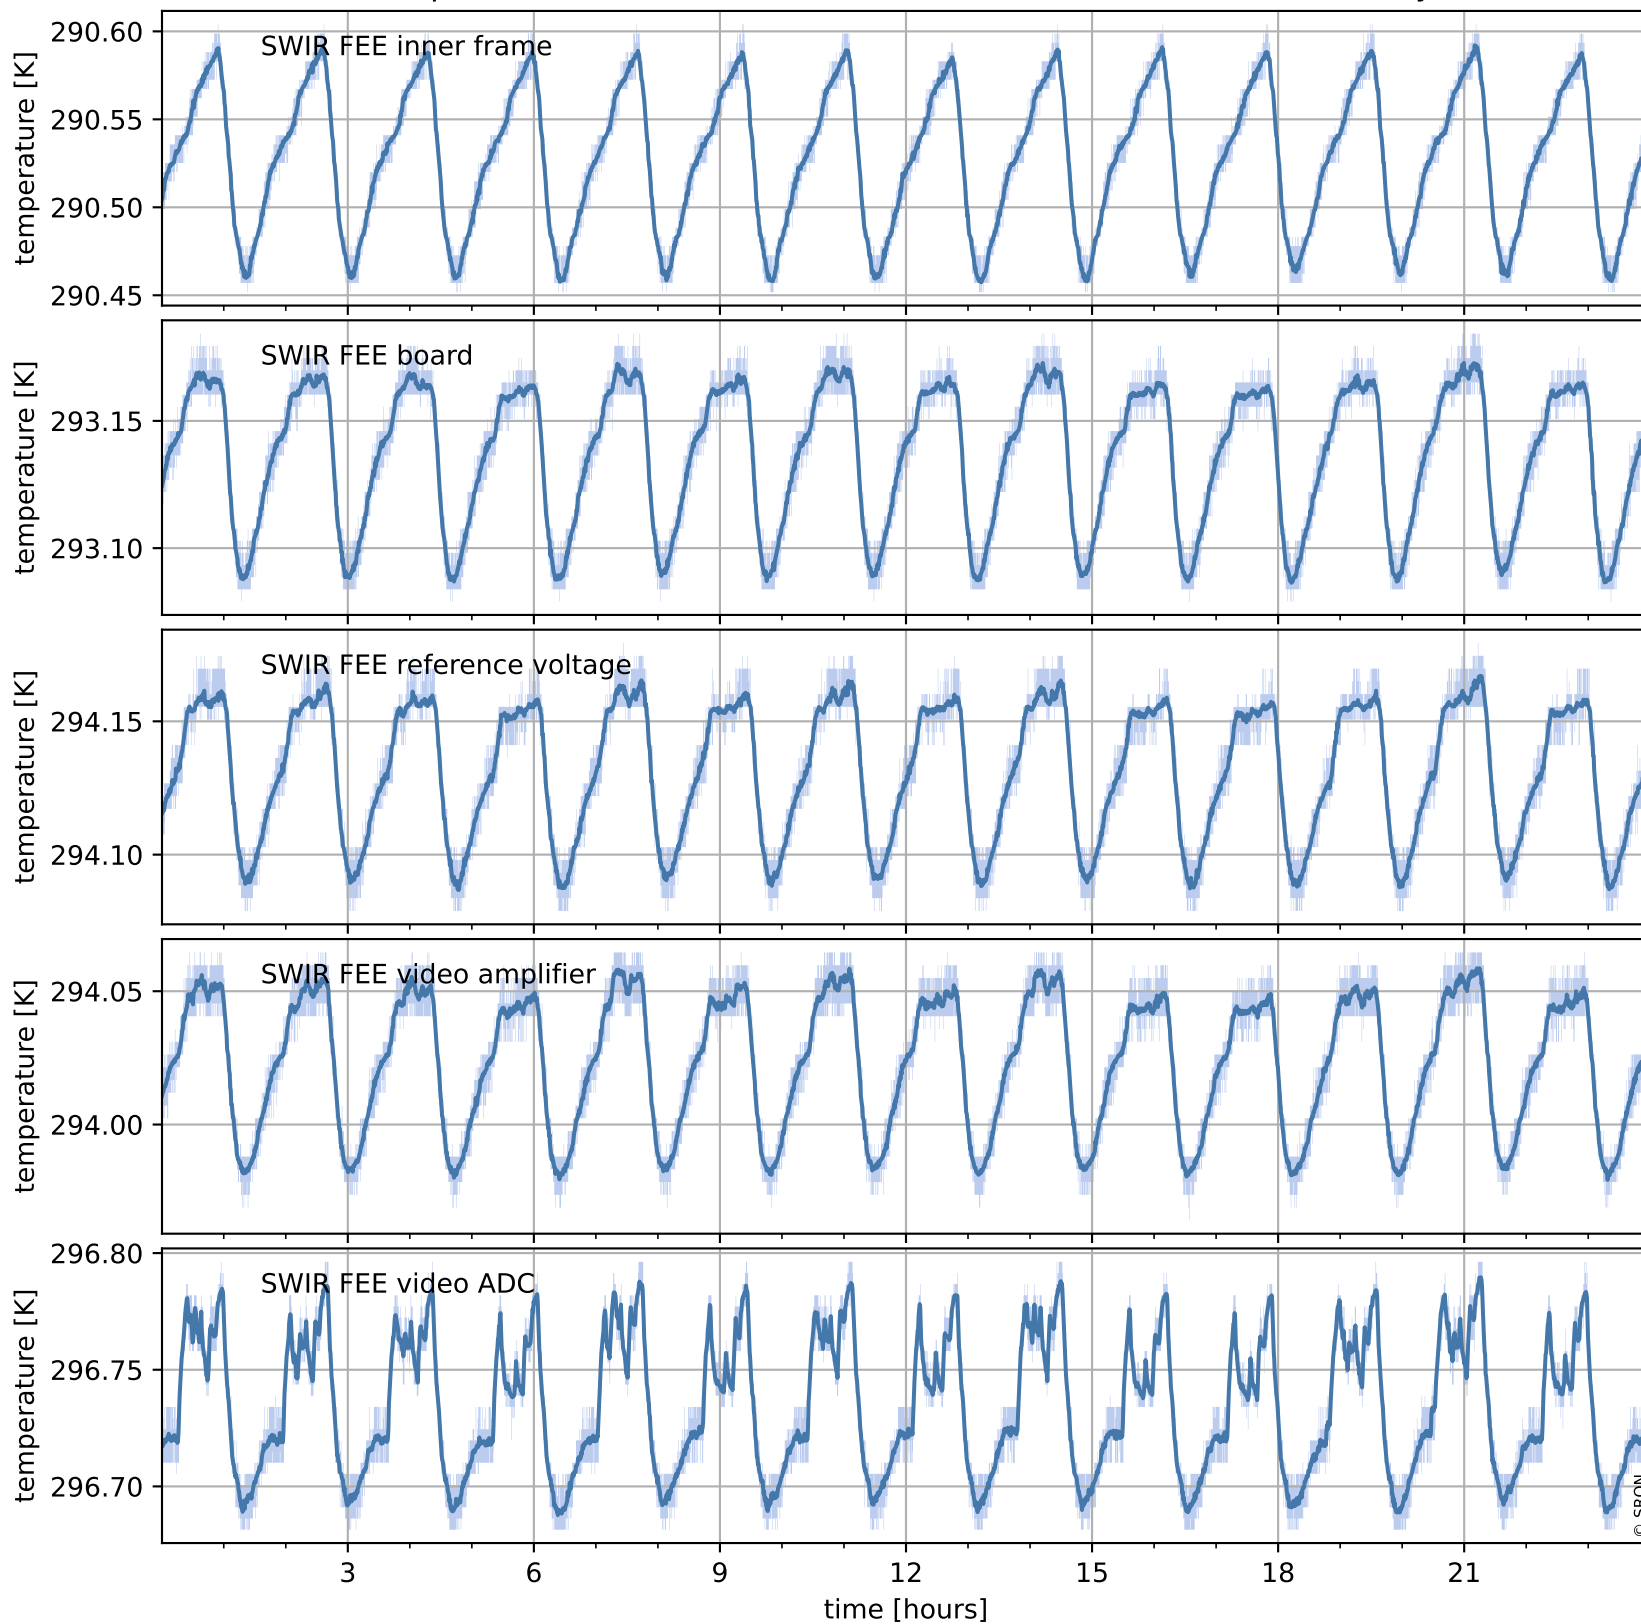

Tropomi SWIR housekeeping data

orbits : [20808, 20821]
coverage : 2021-10-19 / 2021-10-20
created : 2023-08-21T09:18:57

Temperature of sensors at the SWIR front-end electronics (one day)