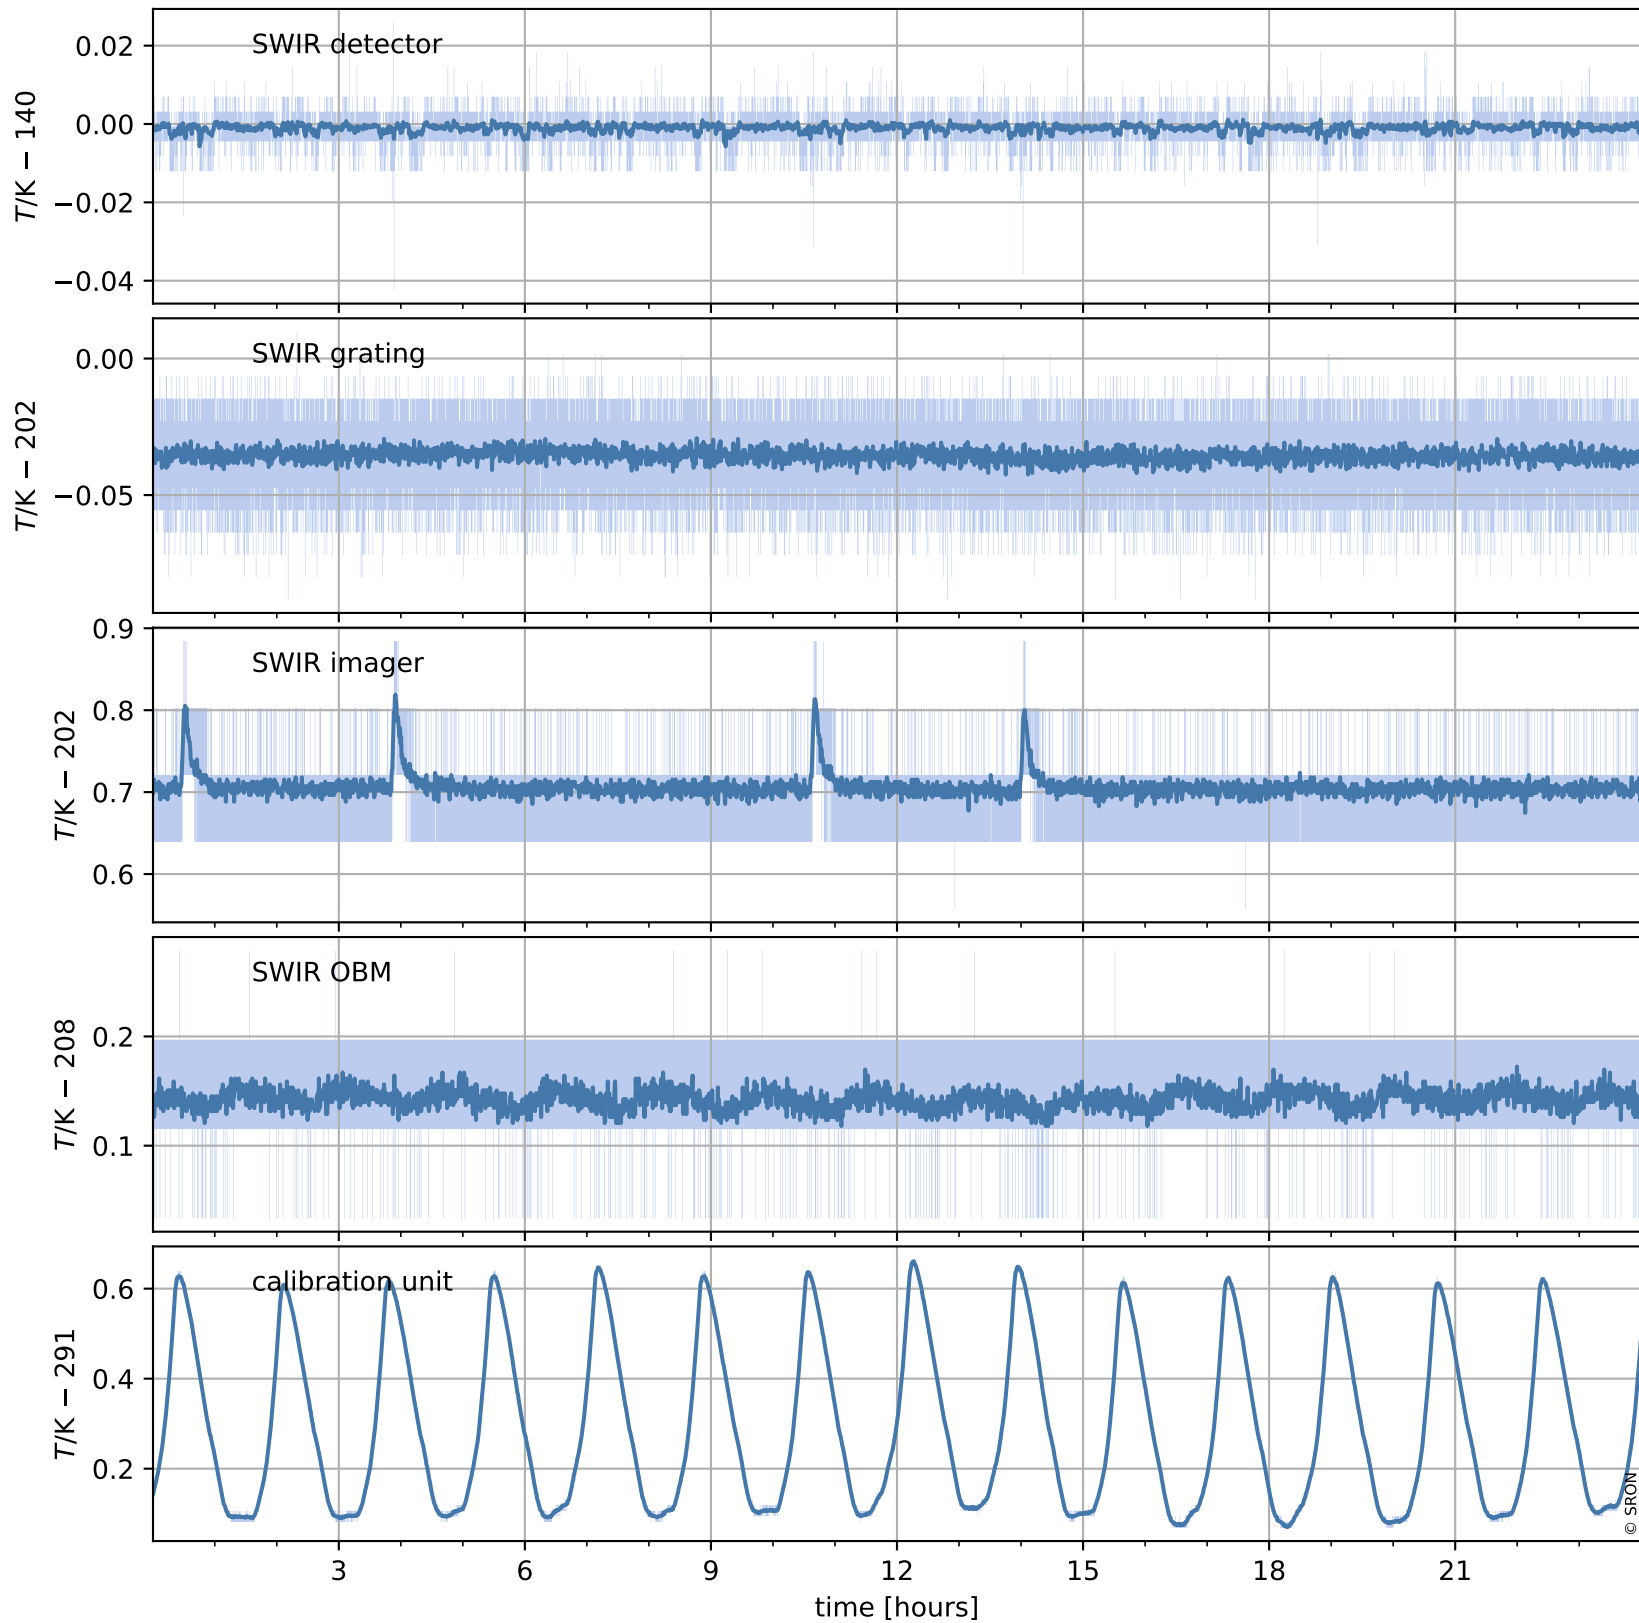

# Tropomi SWIR housekeeping data

orbits : [20808, 20821]  
coverage : 2021-10-19 / 2021-10-20  
created : 2023-08-21T09:18:55

## Temperature of sensors relevant for SWIR (one day)

## Temperature of sensors relevant for SWIR (last month)