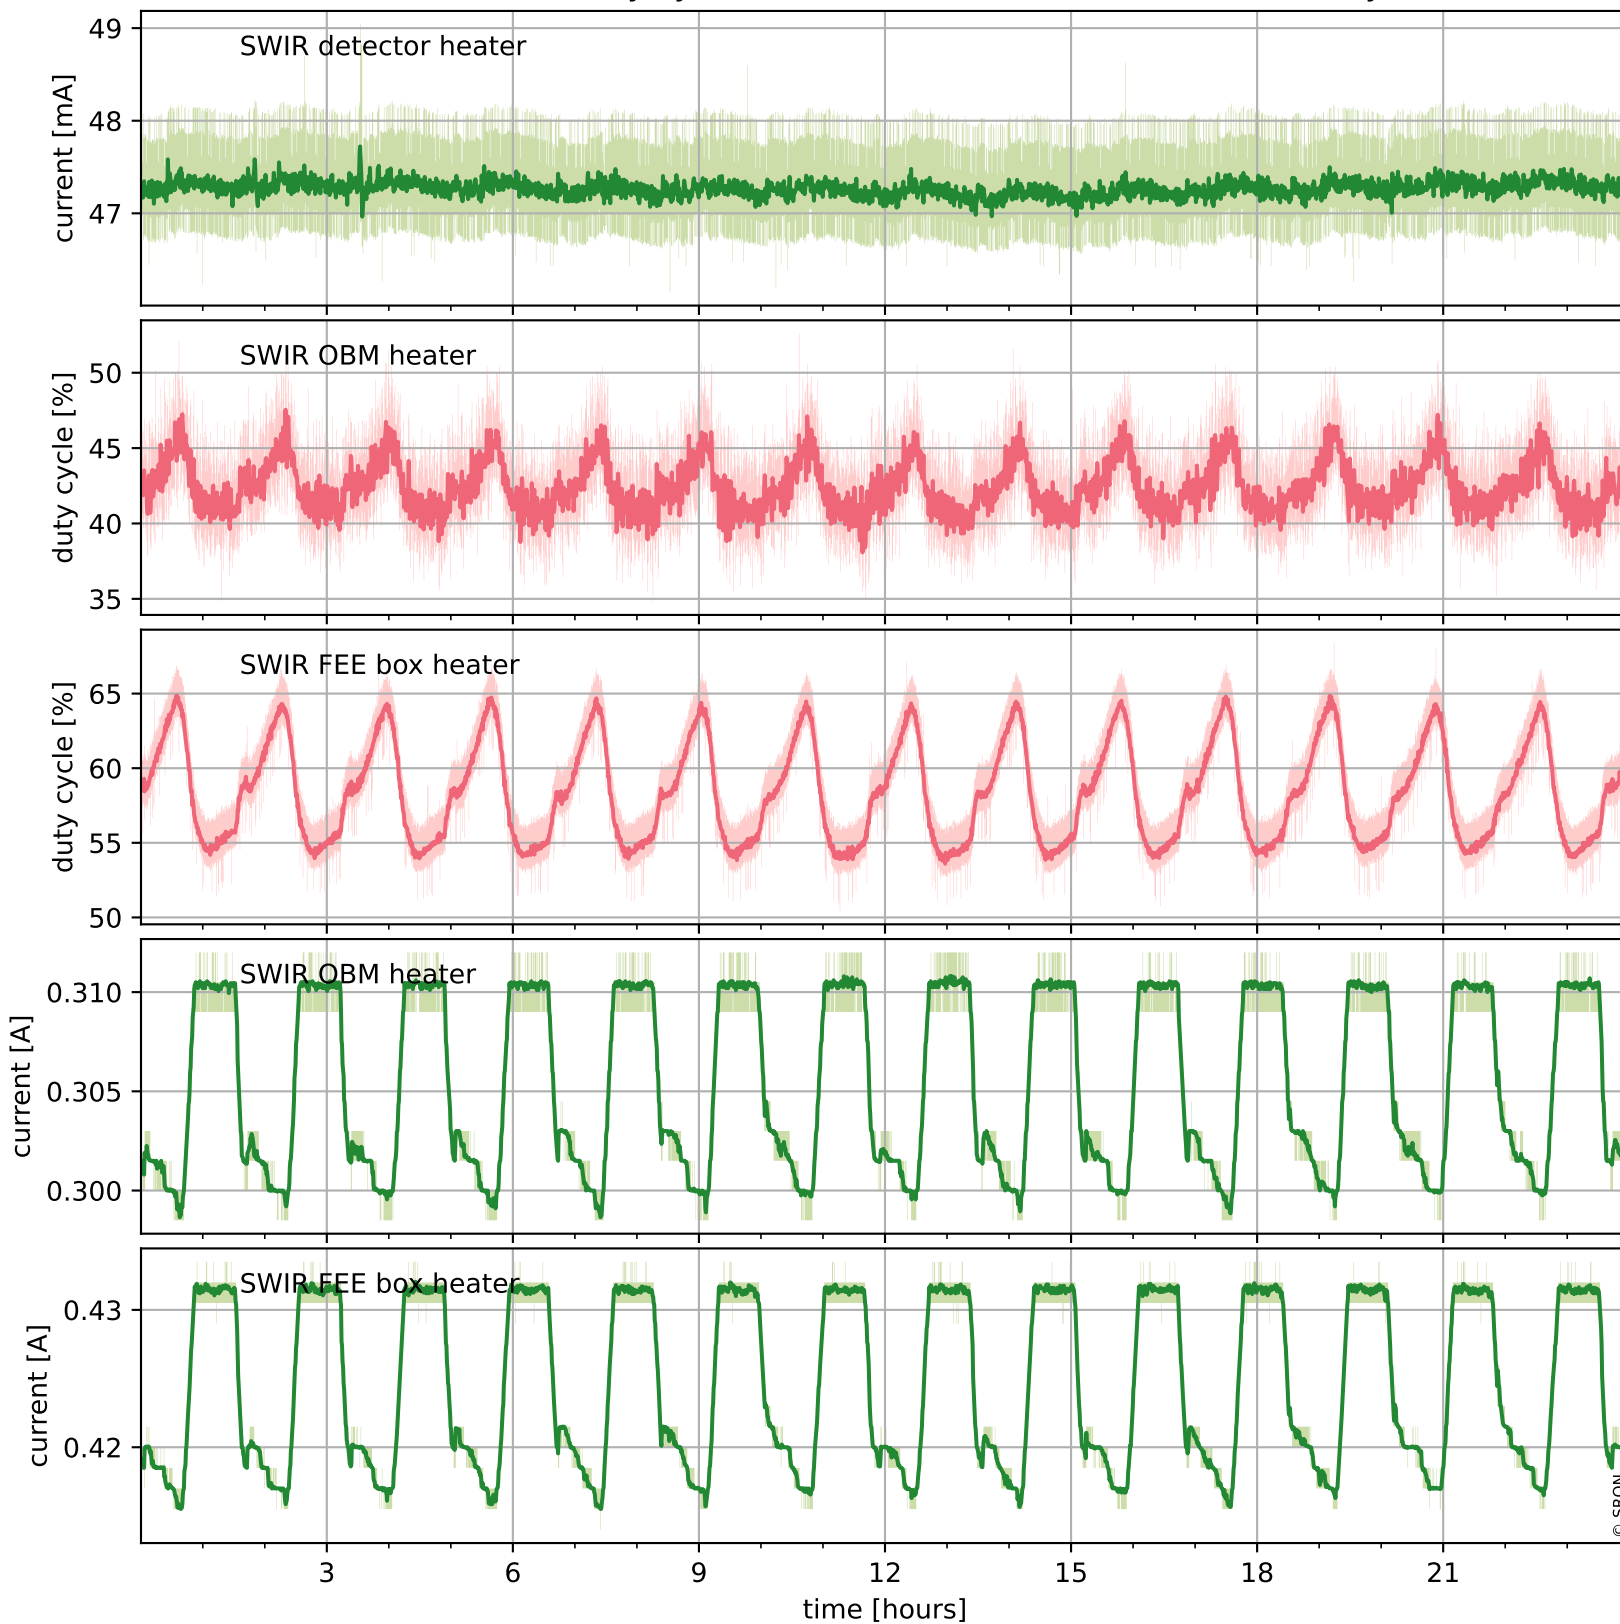

Tropomi SWIR housekeeping data

orbits : [20822, 20836]
coverage : 2021-10-20 / 2021-10-21
created : 2023-08-21T09:18:58

Temperature of sensors relevant for SWIR (one day)

Tropomi SWIR housekeeping data

orbits : [20352, 20836]
coverage : 2021-09-16 / 2021-10-21
created : 2023-08-21T09:18:58

Temperature of sensors relevant for SWIR (last month)

Tropomi SWIR housekeeping data

orbits : [20822, 20836]
coverage : 2021-10-20 / 2021-10-21
created : 2023-08-21T09:18:58

Current and duty cycle of 3 heaters relevant for SWIR (one day)

Tropomi SWIR housekeeping data

orbits : [20352, 20836]
coverage : 2021-09-16 / 2021-10-21
created : 2023-08-21T09:18:59

Current and duty cycle of 3 heaters relevant for SWIR (last month)

Tropomi SWIR housekeeping data

orbits : [20822, 20836]
coverage : 2021-10-20 / 2021-10-21
created : 2023-08-21T09:18:59

Temperature of sensors at the SWIR front-end electronics (one day)

Tropomi SWIR housekeeping data

orbits : [20352, 20836]
coverage : 2021-09-16 / 2021-10-21
created : 2023-08-21T09:18:59