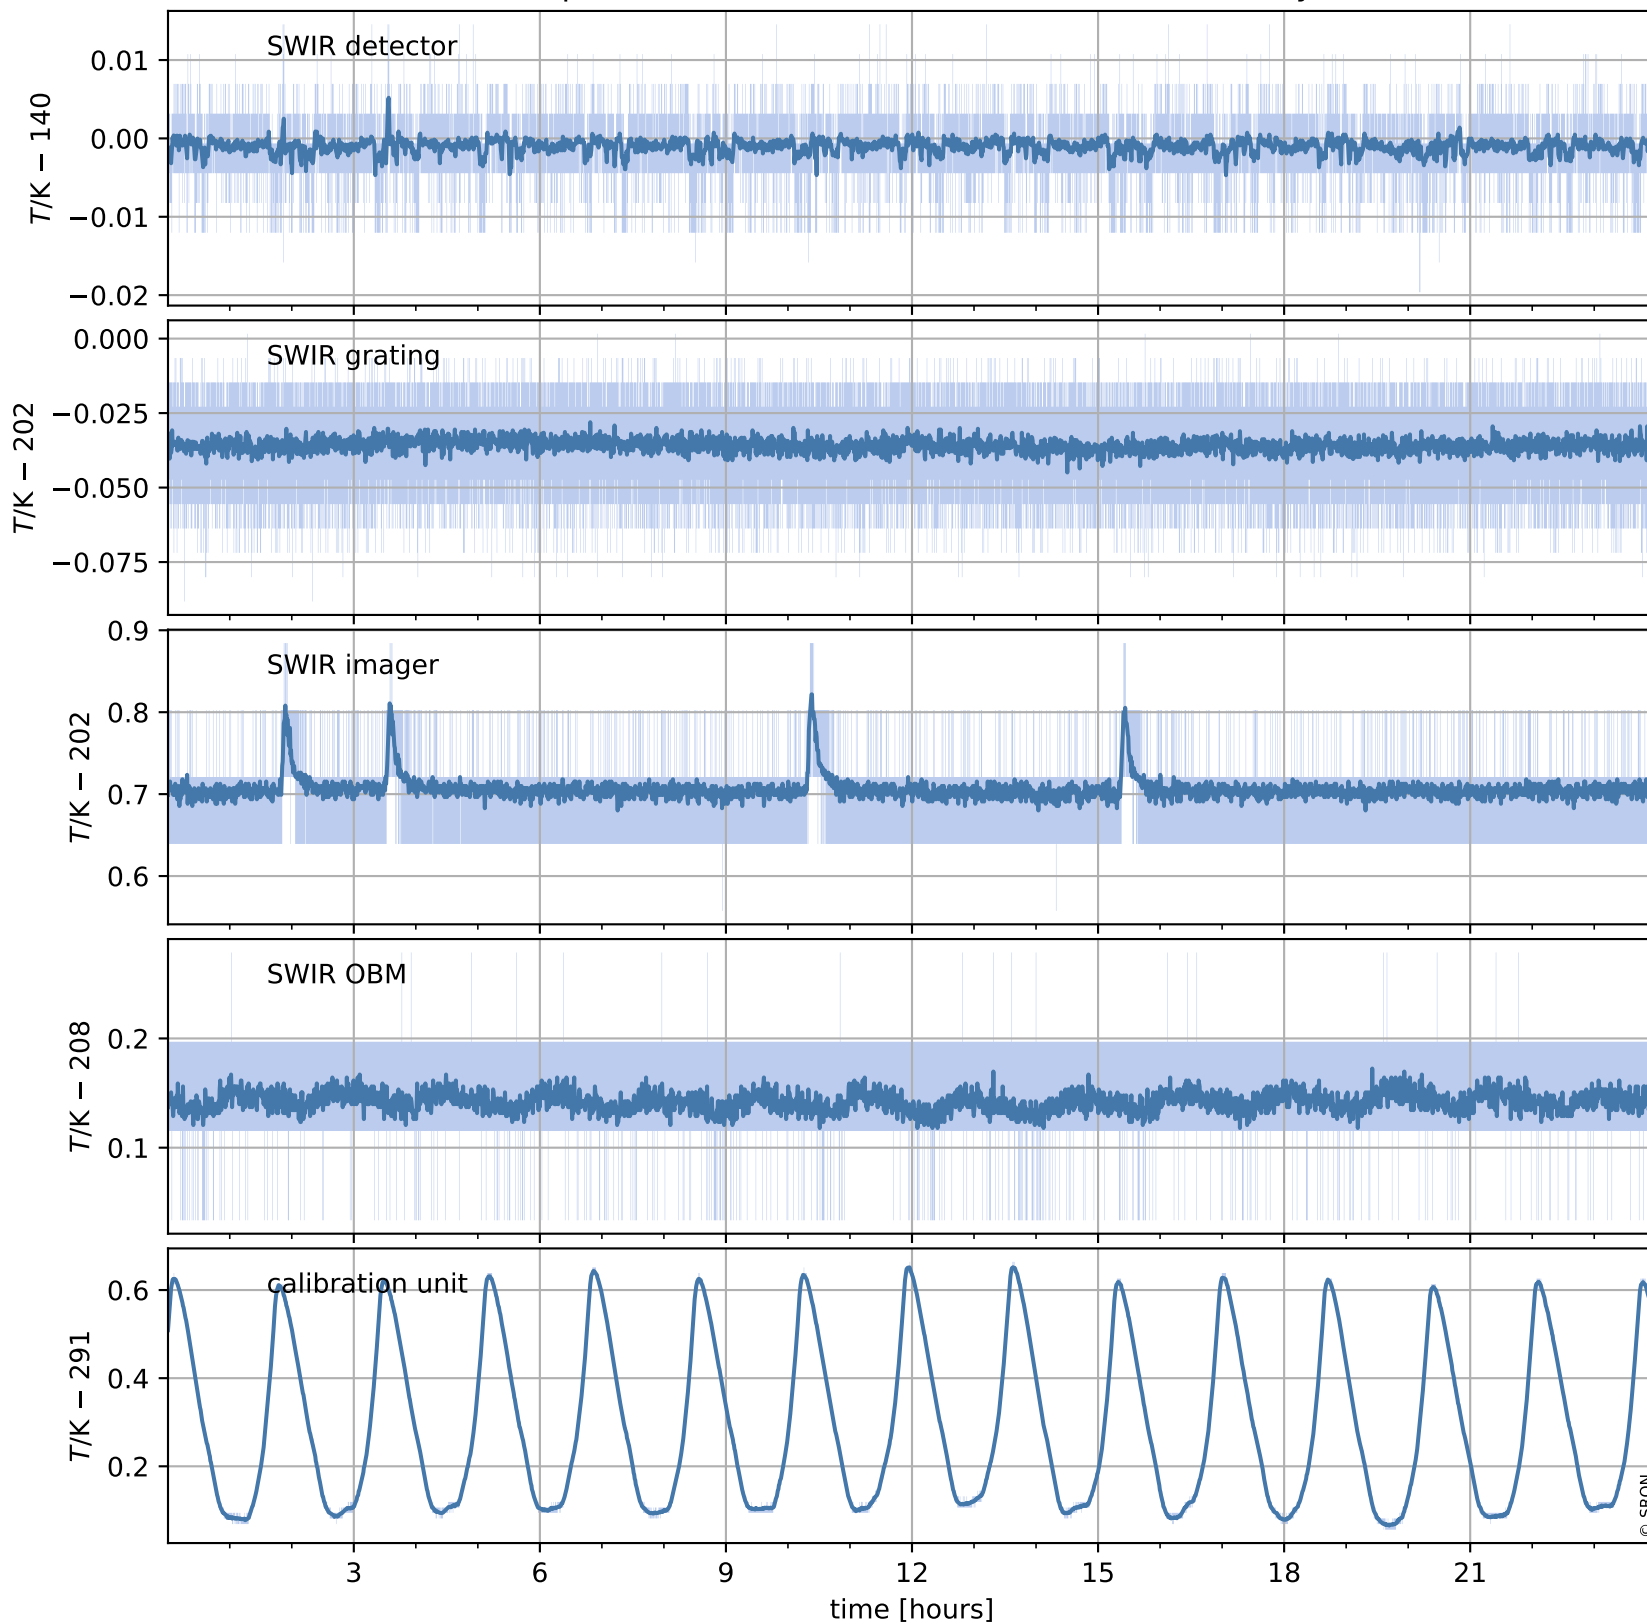

Tropomi SWIR housekeeping data

orbits : [20822, 20836]
coverage : 2021-10-20 / 2021-10-21
created : 2023-08-21T09:18:58

Temperature of sensors relevant for SWIR (one day)

Tropomi SWIR housekeeping data

orbits : [20352, 20836]
coverage : 2021-09-16 / 2021-10-21
created : 2023-08-21T09:18:58

Temperature of sensors relevant for SWIR (last month)

Tropomi SWIR housekeeping data

orbits : [20822, 20836]
coverage : 2021-10-20 / 2021-10-21
created : 2023-08-21T09:18:58

Current and duty cycle of 3 heaters relevant for SWIR (one day)

Tropomi SWIR housekeeping data

orbits : [20352, 20836]
coverage : 2021-09-16 / 2021-10-21
created : 2023-08-21T09:18:59

Current and duty cycle of 3 heaters relevant for SWIR (last month)

Tropomi SWIR housekeeping data