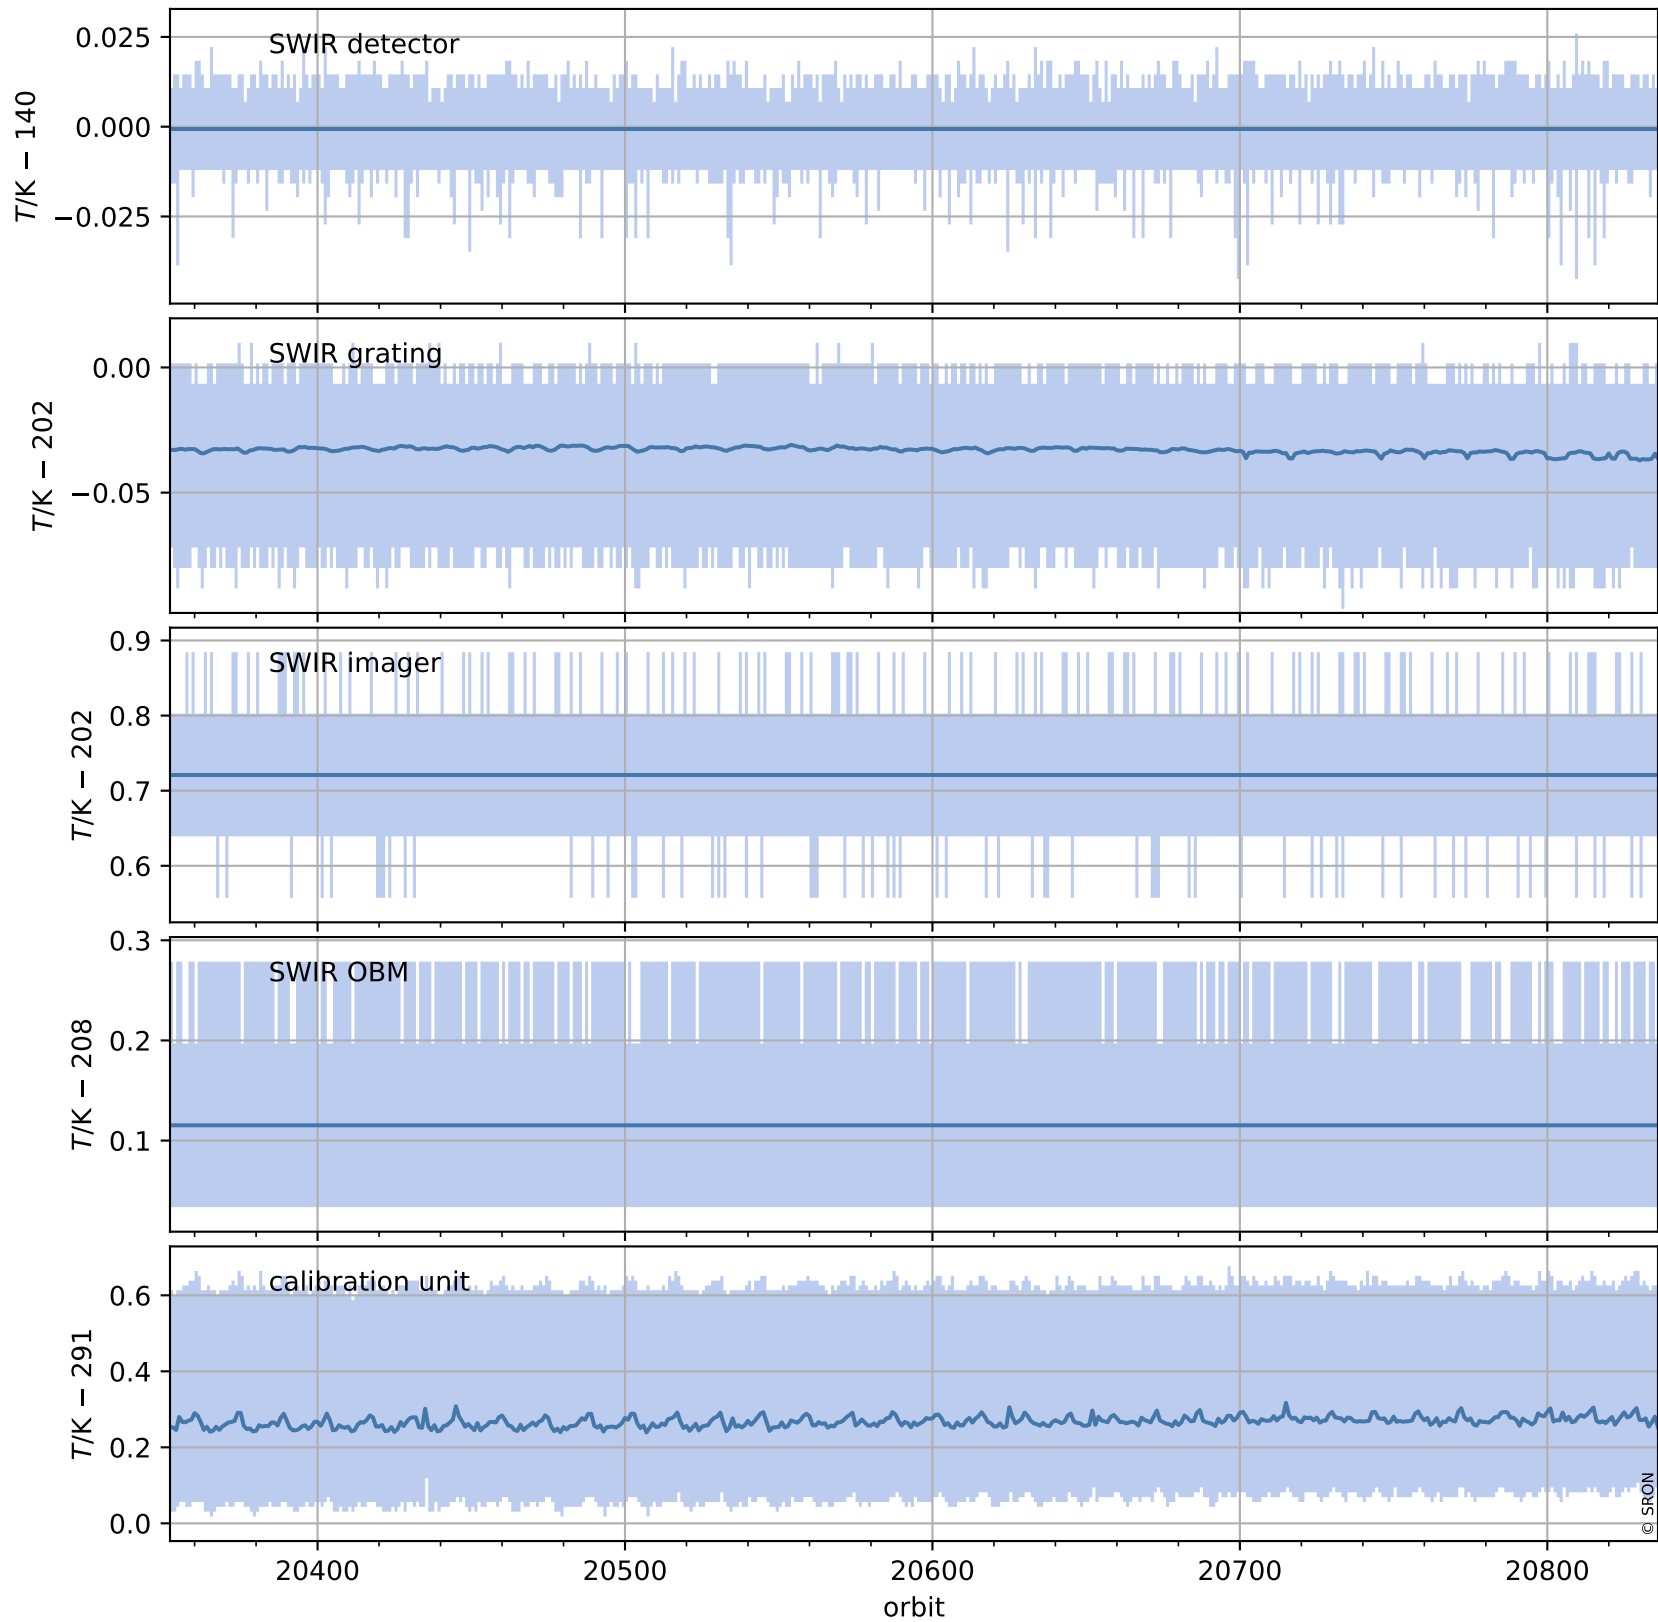

Tropomi SWIR housekeeping data

orbits : [20822, 20836]
coverage : 2021-10-20 / 2021-10-21
created : 2023-08-21T09:18:58

Temperature of sensors relevant for SWIR (one day)

Tropomi SWIR housekeeping data

orbits : [20352, 20836]
coverage : 2021-09-16 / 2021-10-21
created : 2023-08-21T09:18:58

Temperature of sensors relevant for SWIR (last month)

Tropomi SWIR housekeeping data

orbits : [20822, 20836]
coverage : 2021-10-20 / 2021-10-21
created : 2023-08-21T09:18:58

Current and duty cycle of 3 heaters relevant for SWIR (one day)

Tropomi SWIR housekeeping data

orbits : [20352, 20836]
coverage : 2021-09-16 / 2021-10-21
created : 2023-08-21T09:18:59

Current and duty cycle of 3 heaters relevant for SWIR (last month)

Tropomi SWIR housekeeping data

orbits : [20822, 20836]
coverage : 2021-10-20 / 2021-10-21
created : 2023-08-21T09:18:59

Temperature of sensors at the SWIR front-end electronics (one day)

Tropomi SWIR housekeeping data

orbits : [20352, 20836]
coverage : 2021-09-16 / 2021-10-21
created : 2023-08-21T09:18:59