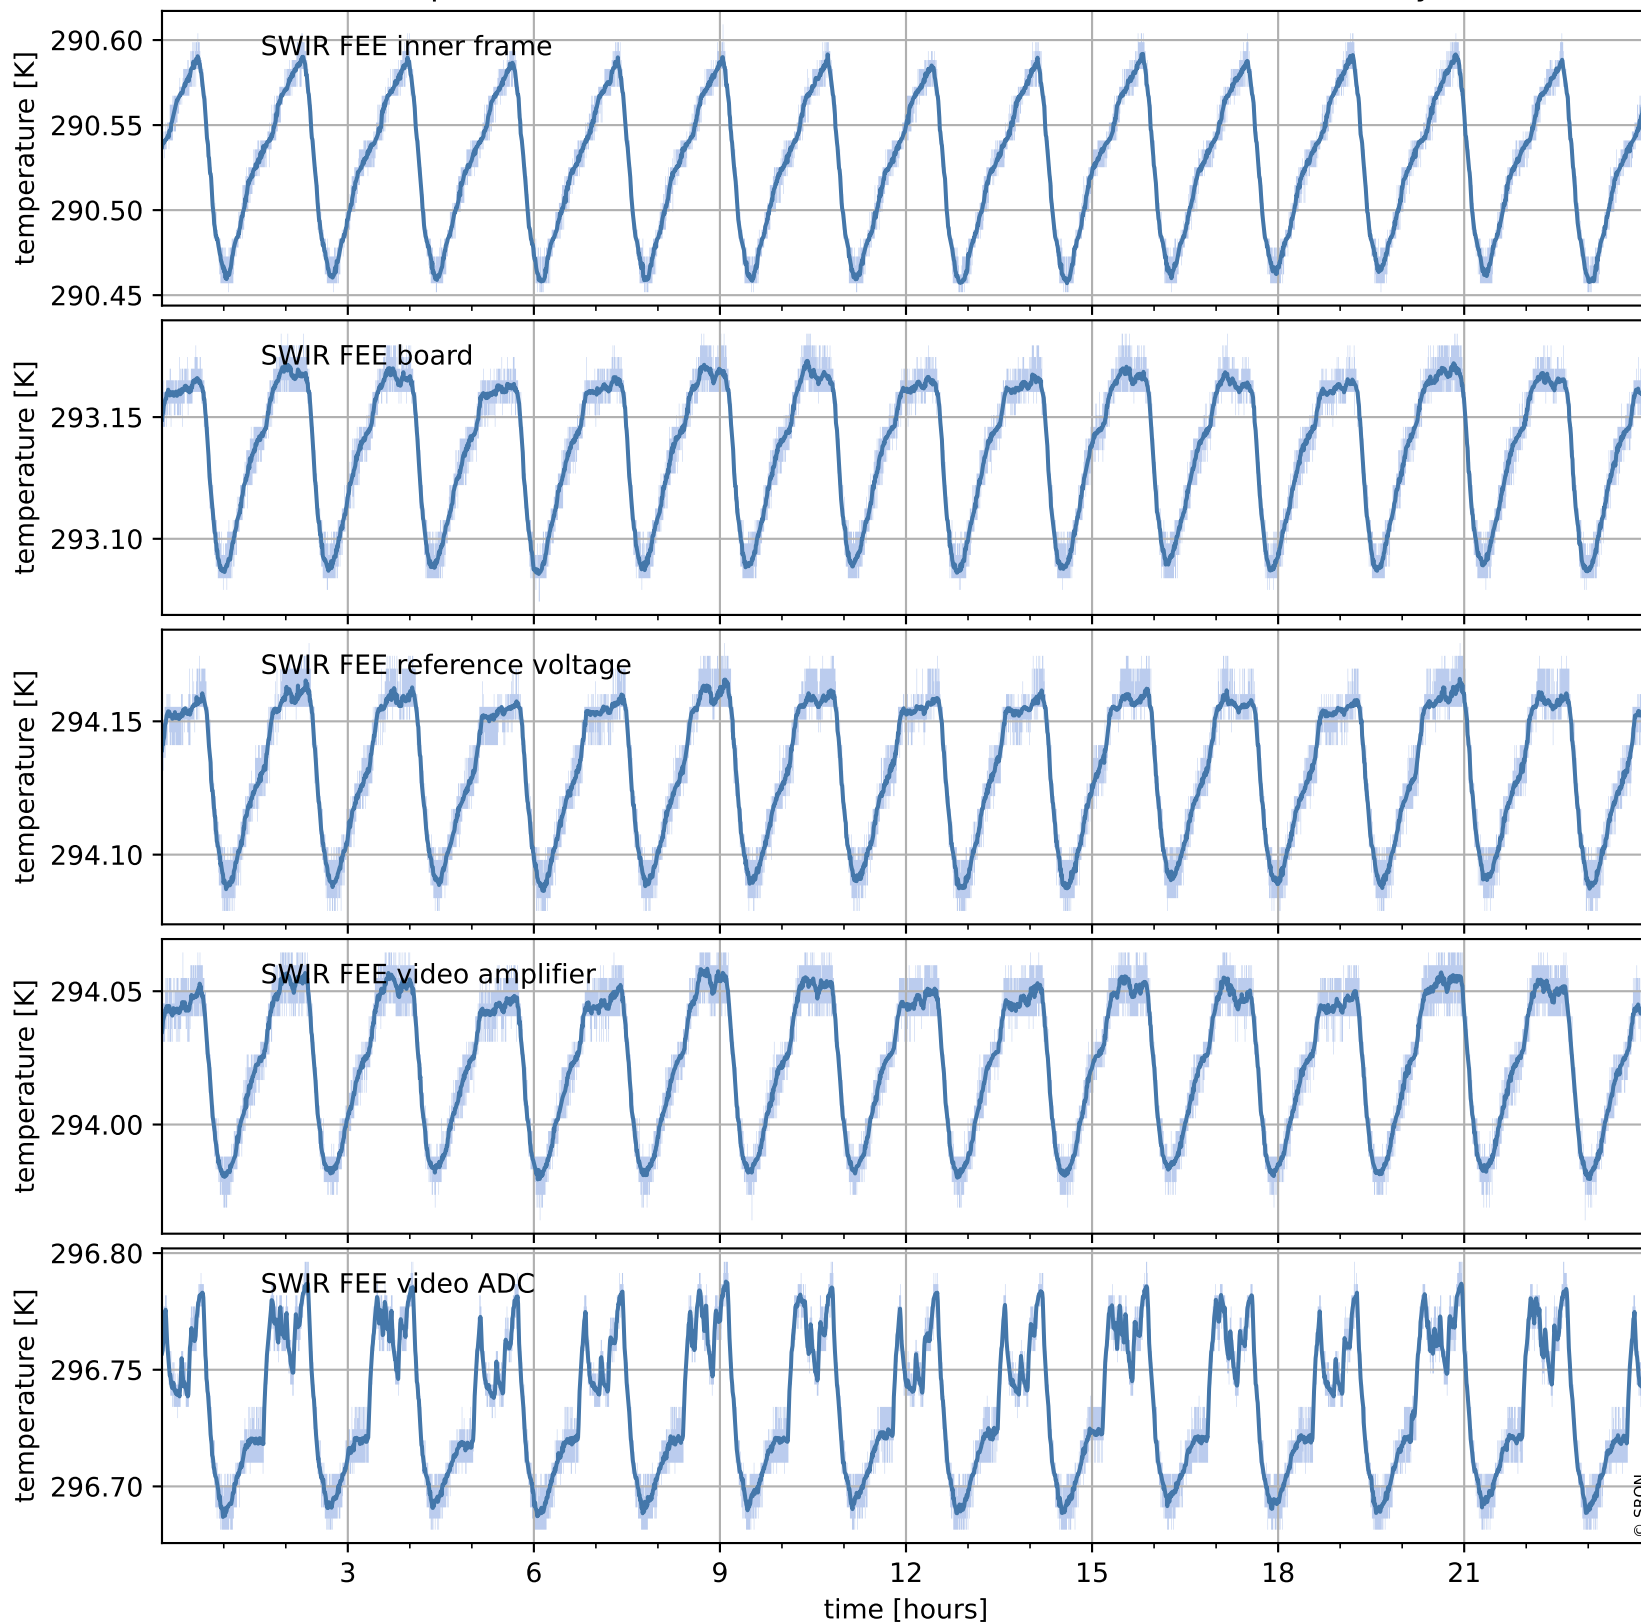

Tropomi SWIR housekeeping data

orbits : [20822, 20836]
coverage : 2021-10-20 / 2021-10-21
created : 2023-08-21T09:18:58

Temperature of sensors relevant for SWIR (one day)

Tropomi SWIR housekeeping data

orbits : [20352, 20836]
coverage : 2021-09-16 / 2021-10-21
created : 2023-08-21T09:18:58

Temperature of sensors relevant for SWIR (last month)

Tropomi SWIR housekeeping data

orbits : [20822, 20836]
coverage : 2021-10-20 / 2021-10-21
created : 2023-08-21T09:18:58

Current and duty cycle of 3 heaters relevant for SWIR (one day)

Tropomi SWIR housekeeping data

orbits : [20352, 20836]
coverage : 2021-09-16 / 2021-10-21
created : 2023-08-21T09:18:59

Current and duty cycle of 3 heaters relevant for SWIR (last month)

Tropomi SWIR housekeeping data

orbits : [20822, 20836]
coverage : 2021-10-20 / 2021-10-21
created : 2023-08-21T09:18:59

Temperature of sensors at the SWIR front-end electronics (one day)

Tropomi SWIR housekeeping data

orbits : [20352, 20836]
coverage : 2021-09-16 / 2021-10-21
created : 2023-08-21T09:18:59