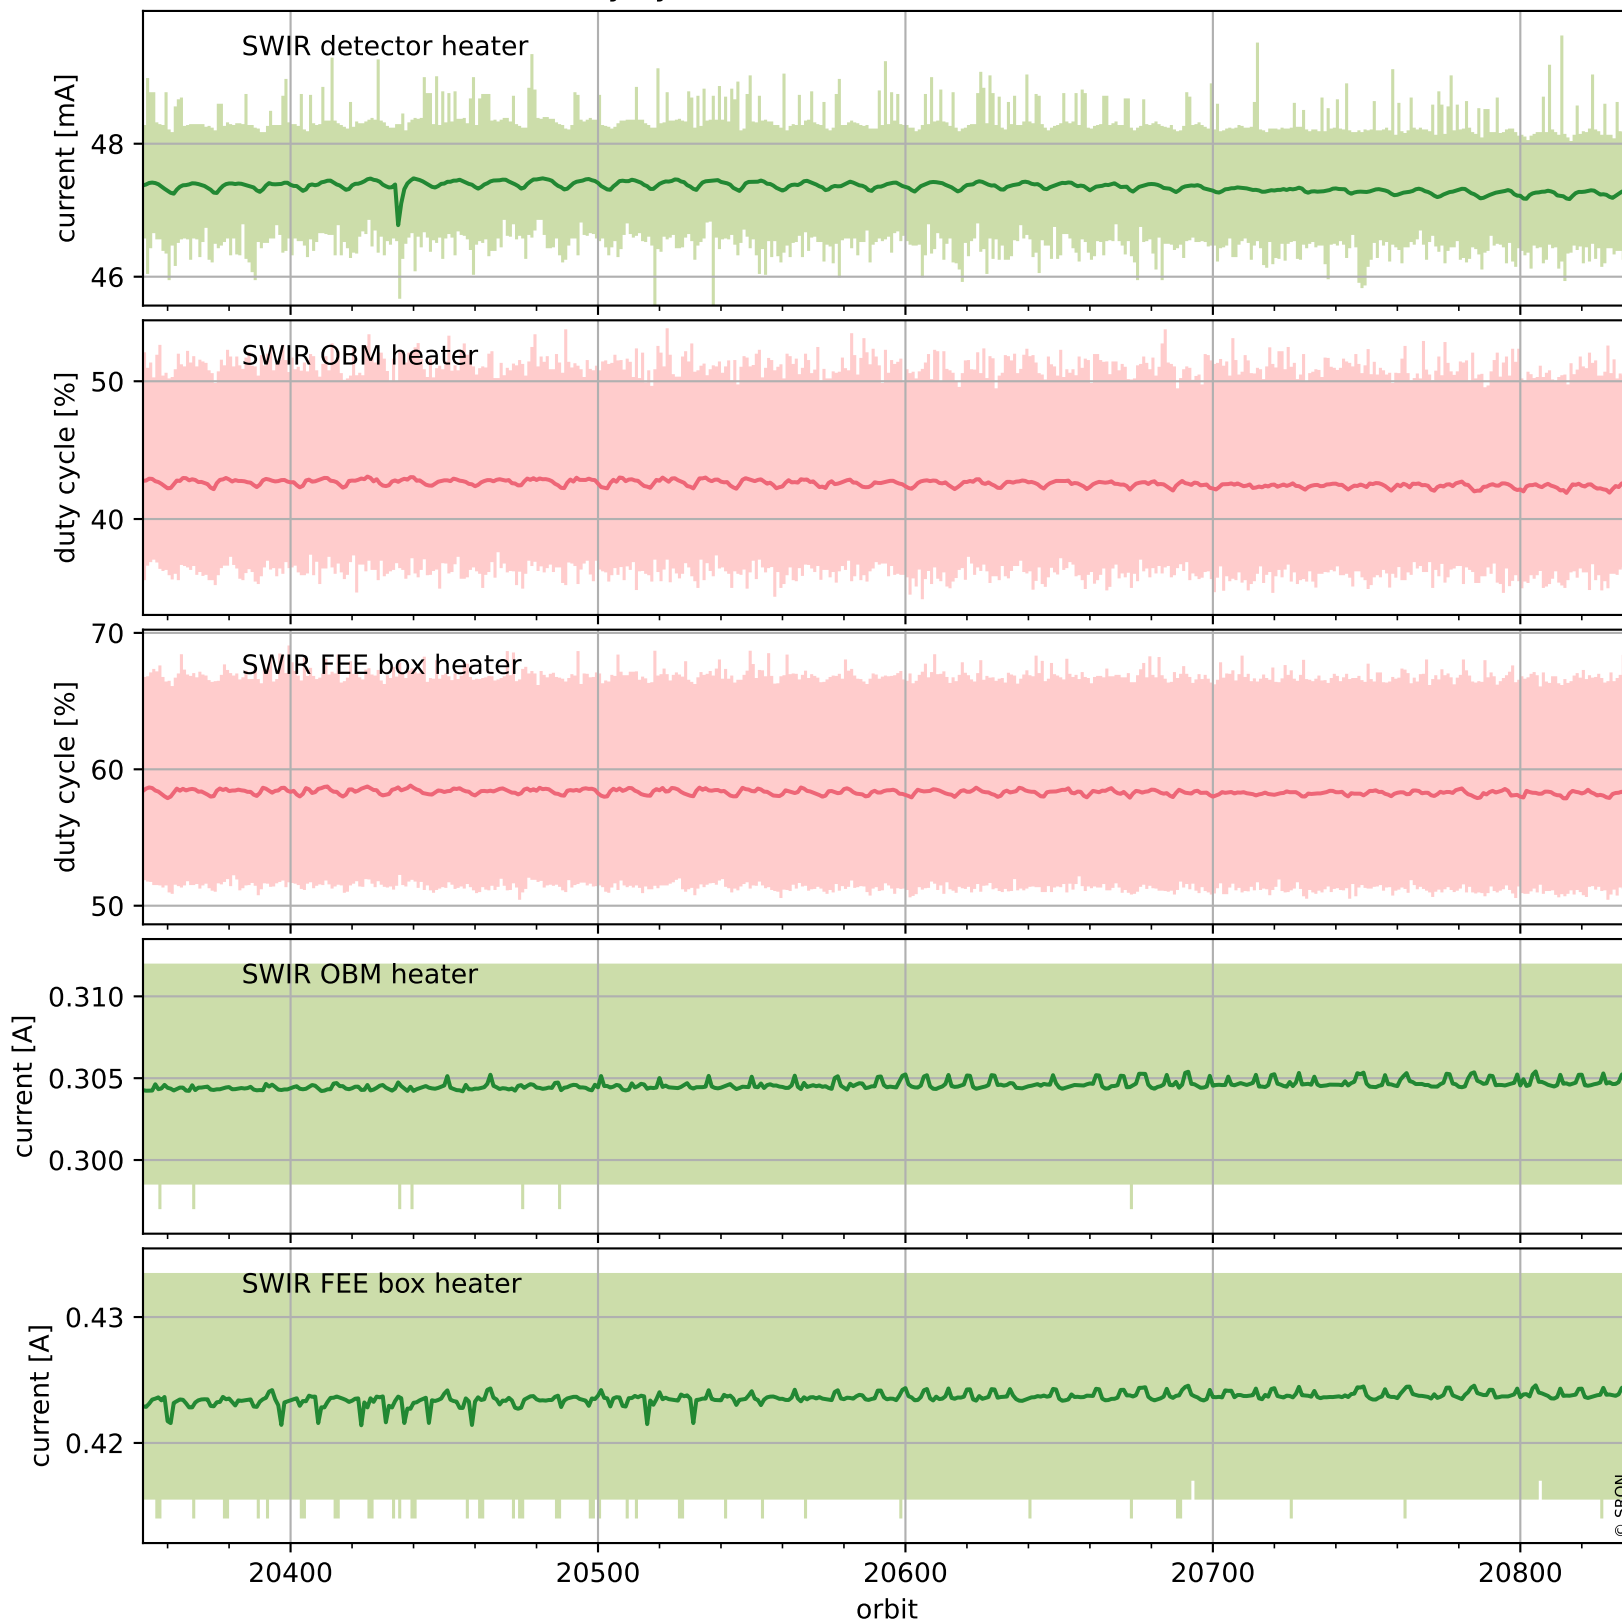

Tropomi SWIR housekeeping data

orbits : [20822, 20836]
coverage : 2021-10-20 / 2021-10-21
created : 2023-08-21T09:18:58

Temperature of sensors relevant for SWIR (one day)

Tropomi SWIR housekeeping data

orbits : [20352, 20836]
coverage : 2021-09-16 / 2021-10-21
created : 2023-08-21T09:18:58

Temperature of sensors relevant for SWIR (last month)

Tropomi SWIR housekeeping data

orbits : [20822, 20836]
coverage : 2021-10-20 / 2021-10-21
created : 2023-08-21T09:18:58

Current and duty cycle of 3 heaters relevant for SWIR (one day)

Tropomi SWIR housekeeping data

orbits : [20352, 20836]
coverage : 2021-09-16 / 2021-10-21
created : 2023-08-21T09:18:59

Current and duty cycle of 3 heaters relevant for SWIR (last month)

Tropomi SWIR housekeeping data

orbits : [20822, 20836]
coverage : 2021-10-20 / 2021-10-21
created : 2023-08-21T09:18:59

Temperature of sensors at the SWIR front-end electronics (one day)

Tropomi SWIR housekeeping data

orbits : [20352, 20836]
coverage : 2021-09-16 / 2021-10-21
created : 2023-08-21T09:18:59