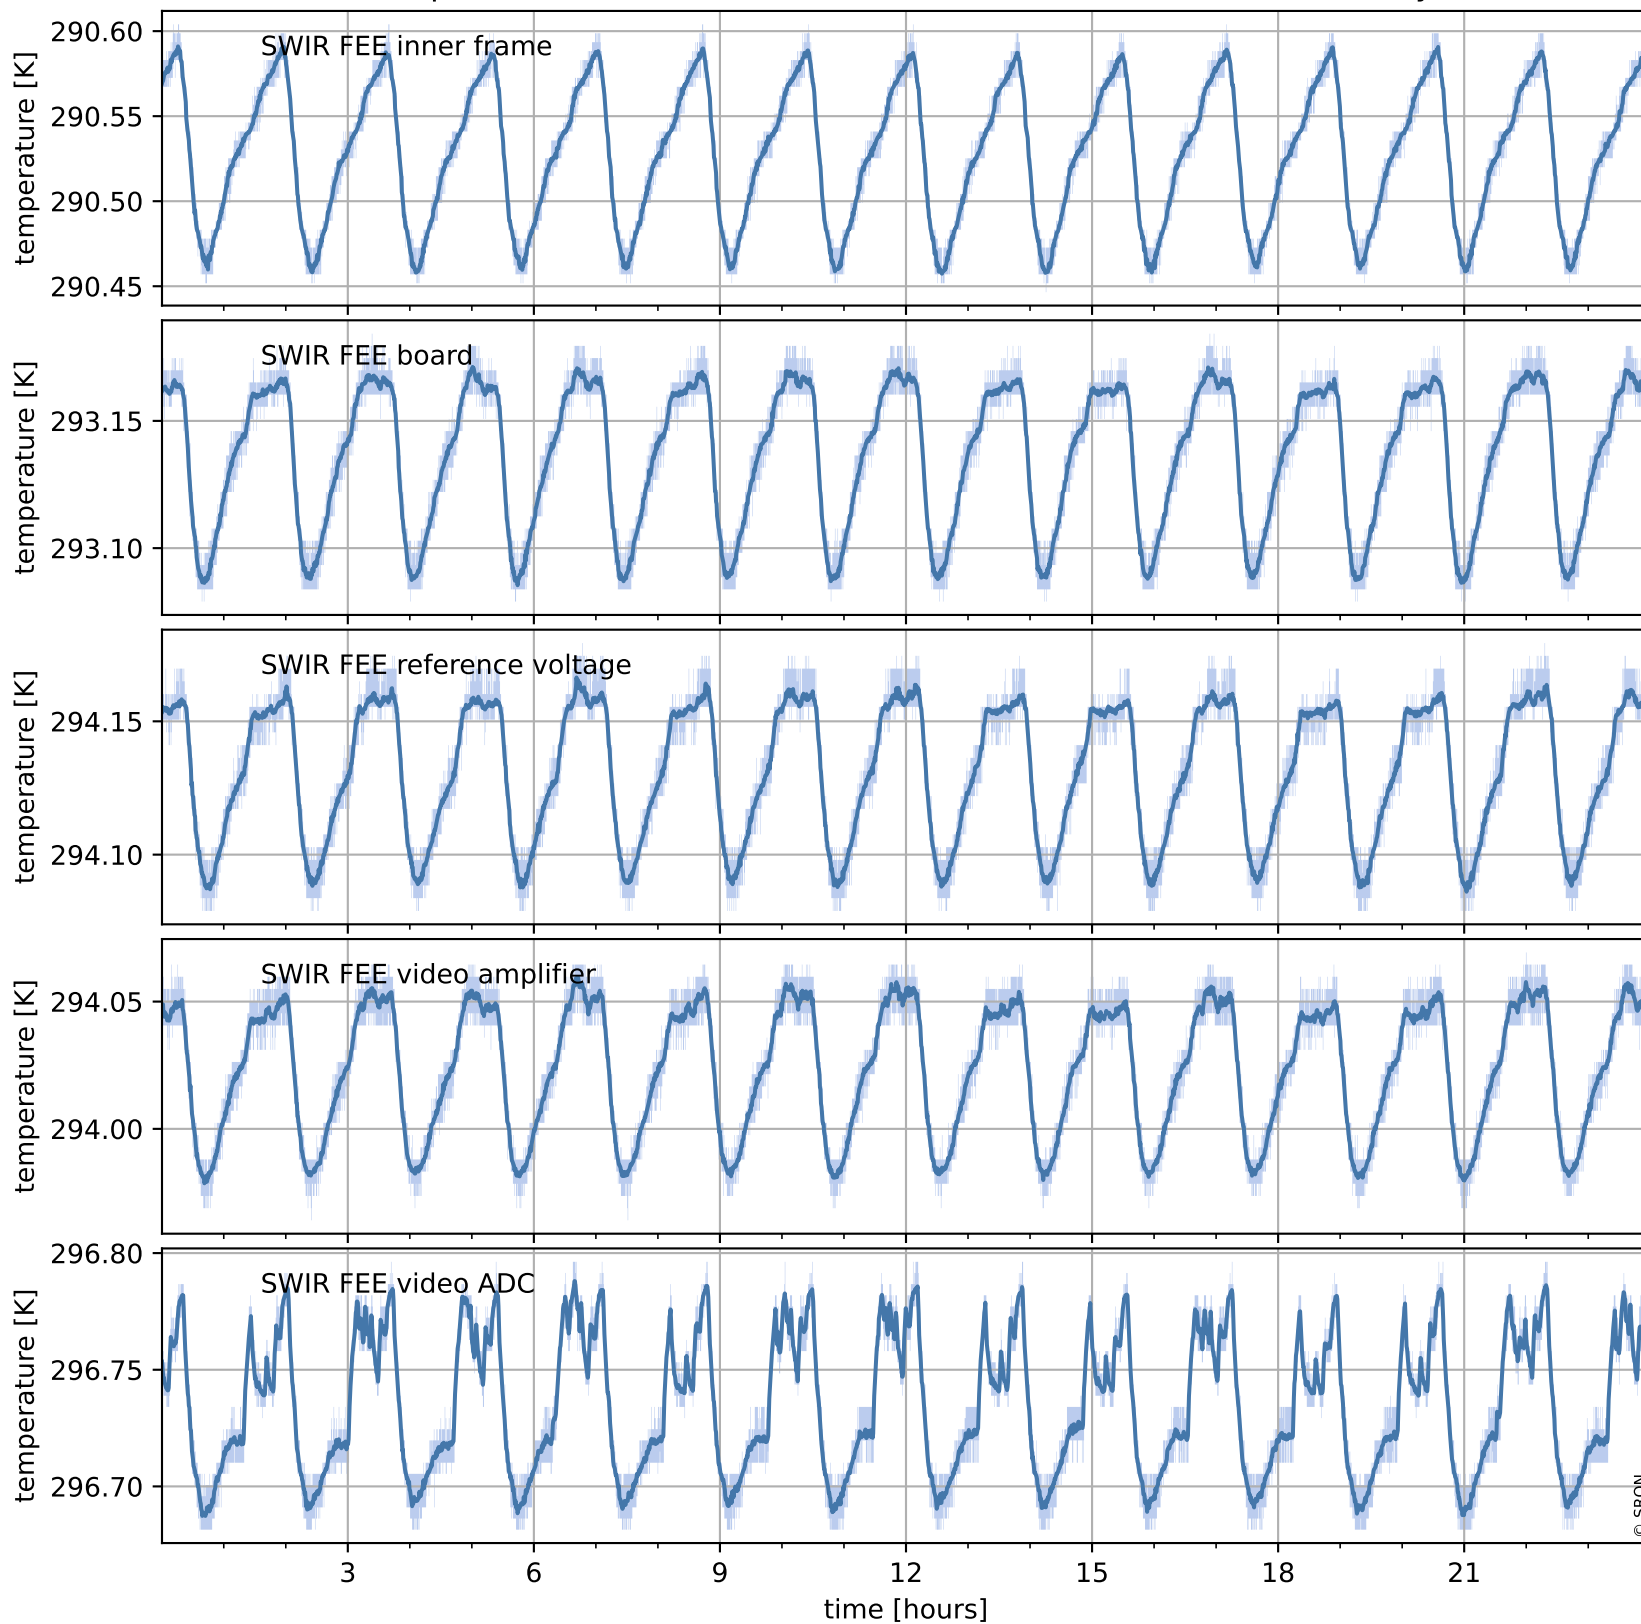

Tropomi SWIR housekeeping data

orbits : [20837, 20850]
coverage : 2021-10-21 / 2021-10-22
created : 2023-08-21T09:19:01

Temperature of sensors at the SWIR front-end electronics (one day)