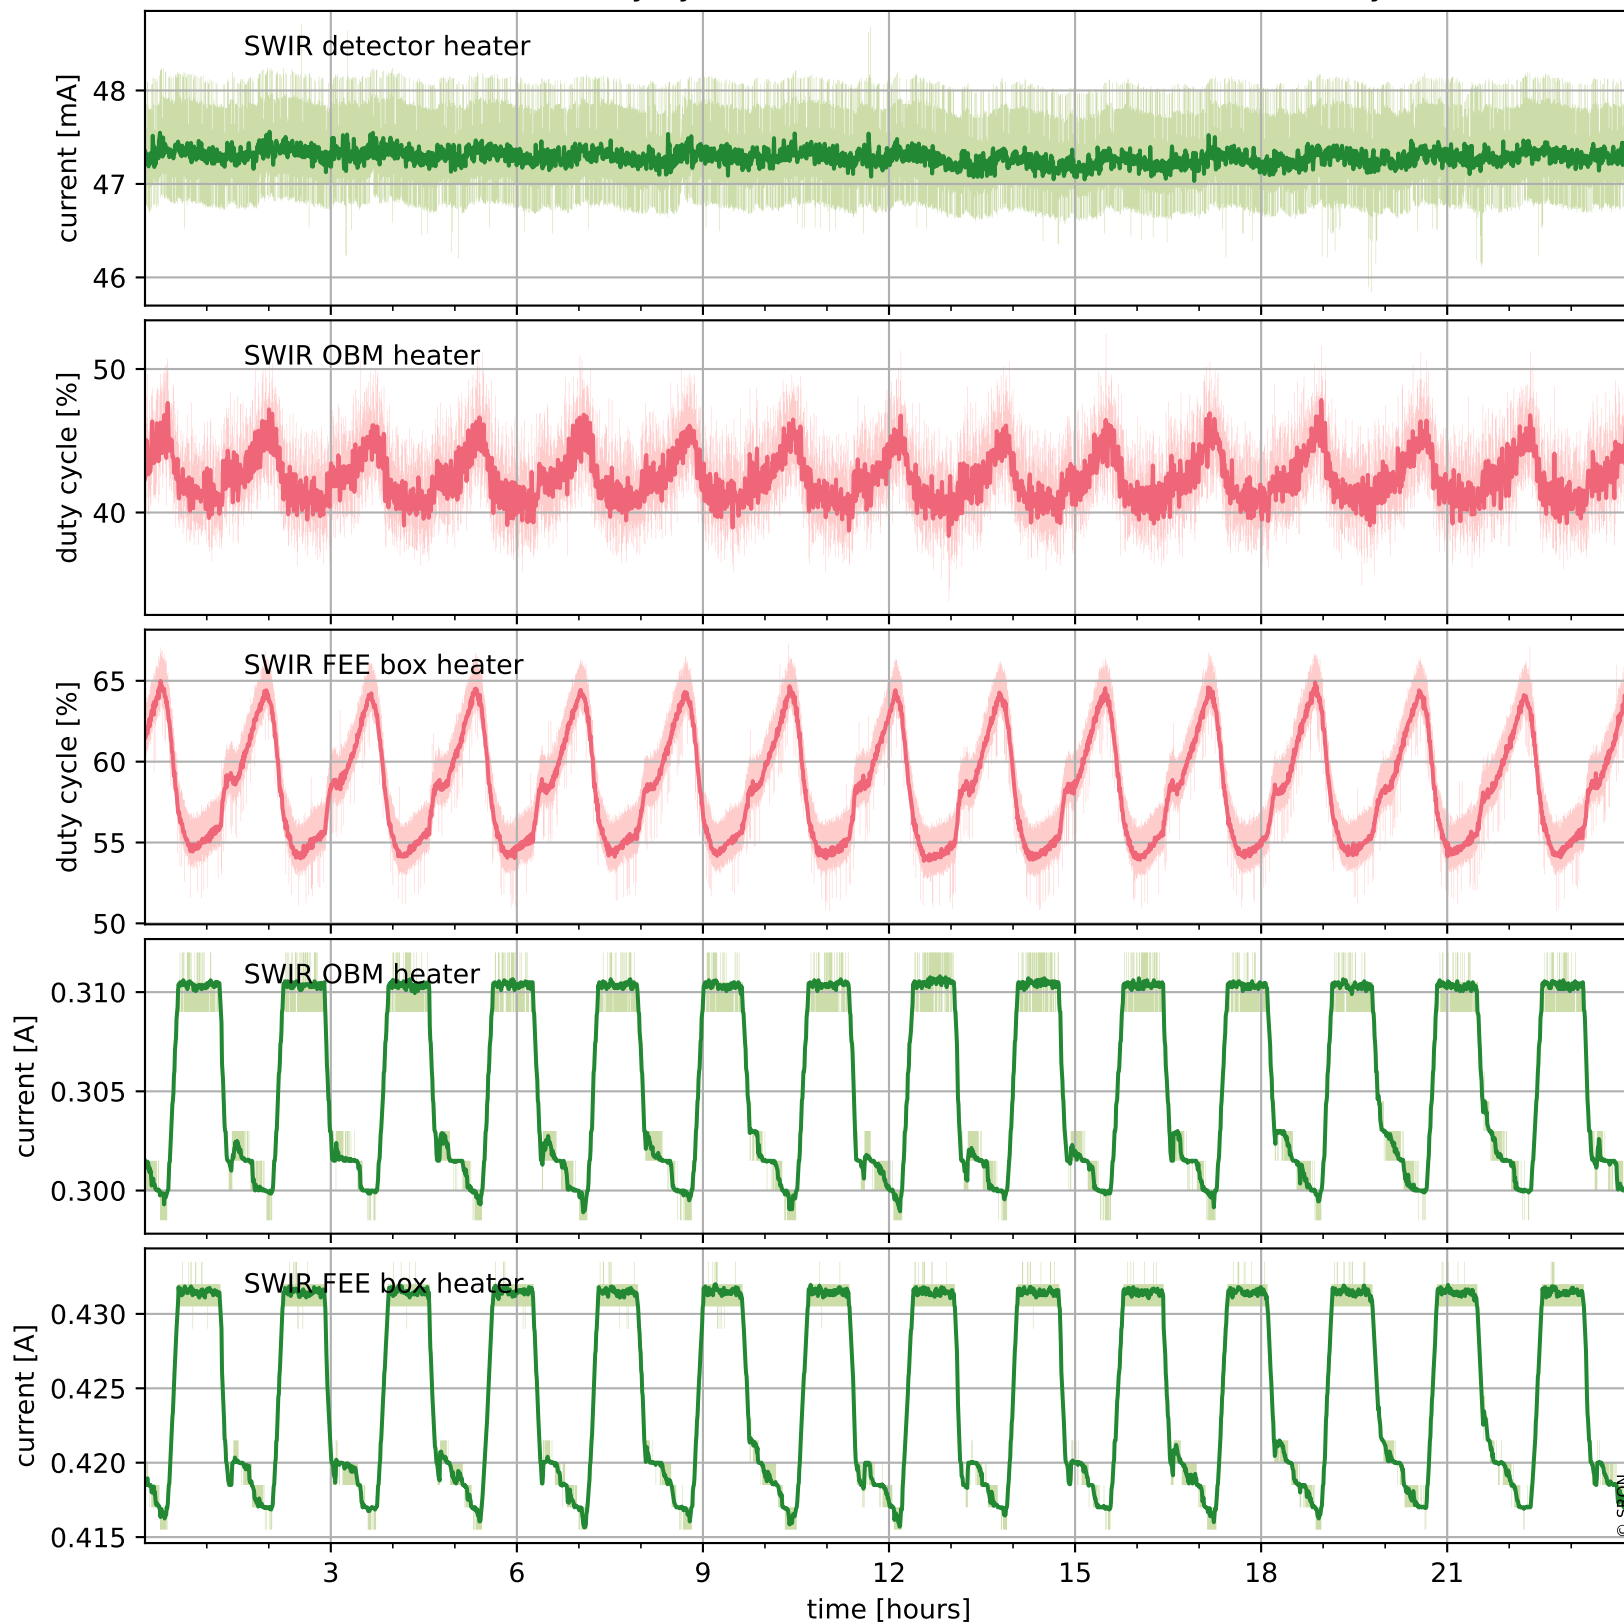

Tropomi SWIR housekeeping data

orbits : [20837, 20850]
coverage : 2021-10-21 / 2021-10-22
created : 2023-08-21T09:19:01

Current and duty cycle of 3 heaters relevant for SWIR (one day)