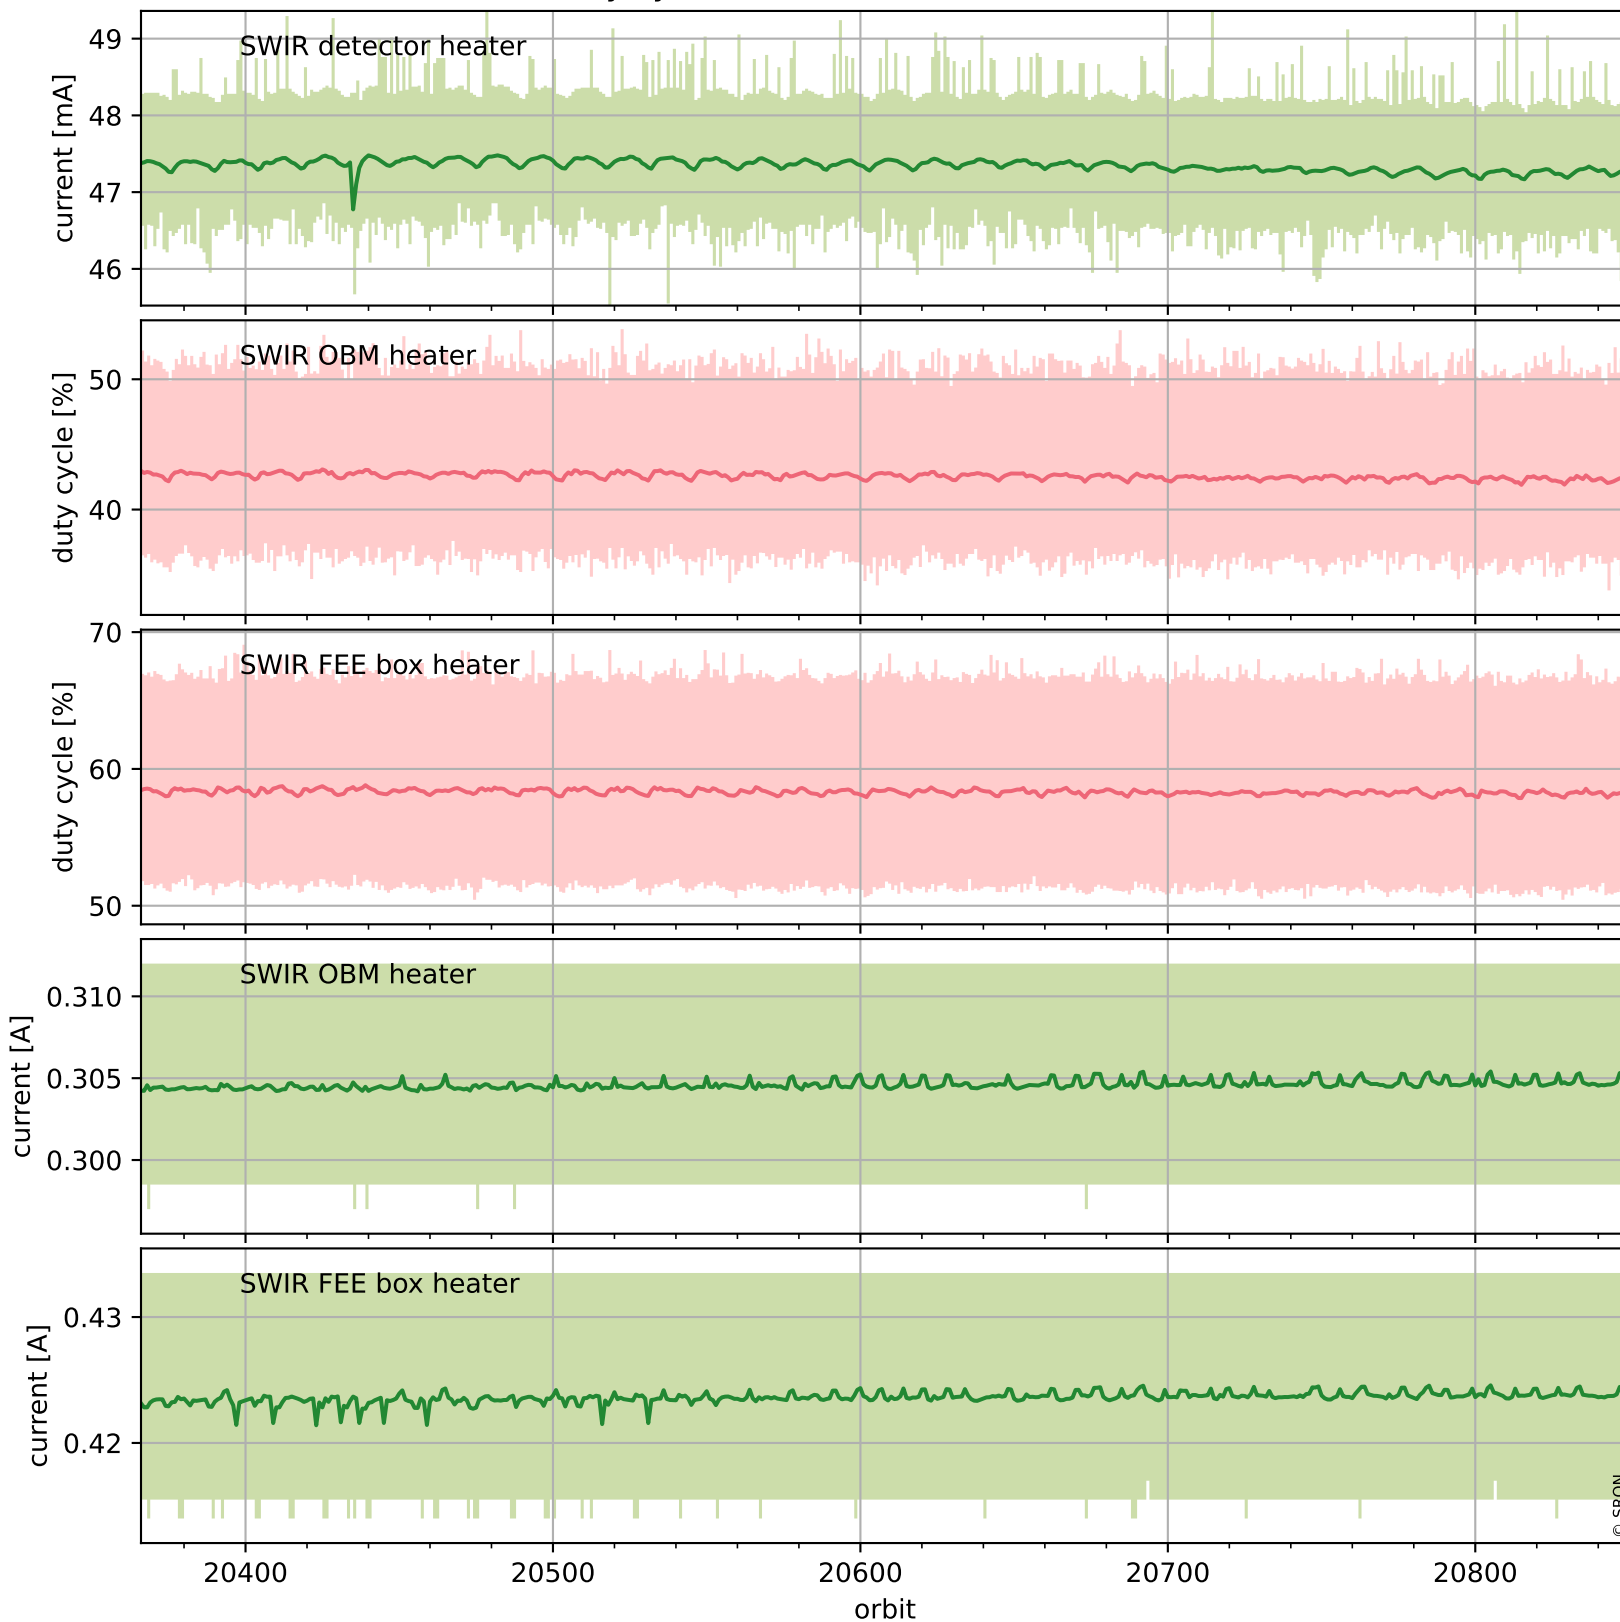

Tropomi SWIR housekeeping data

orbits : [20366, 20850]
coverage : 2021-09-17 / 2021-10-22
created : 2023-08-21T09:19:01

Current and duty cycle of 3 heaters relevant for SWIR (last month)