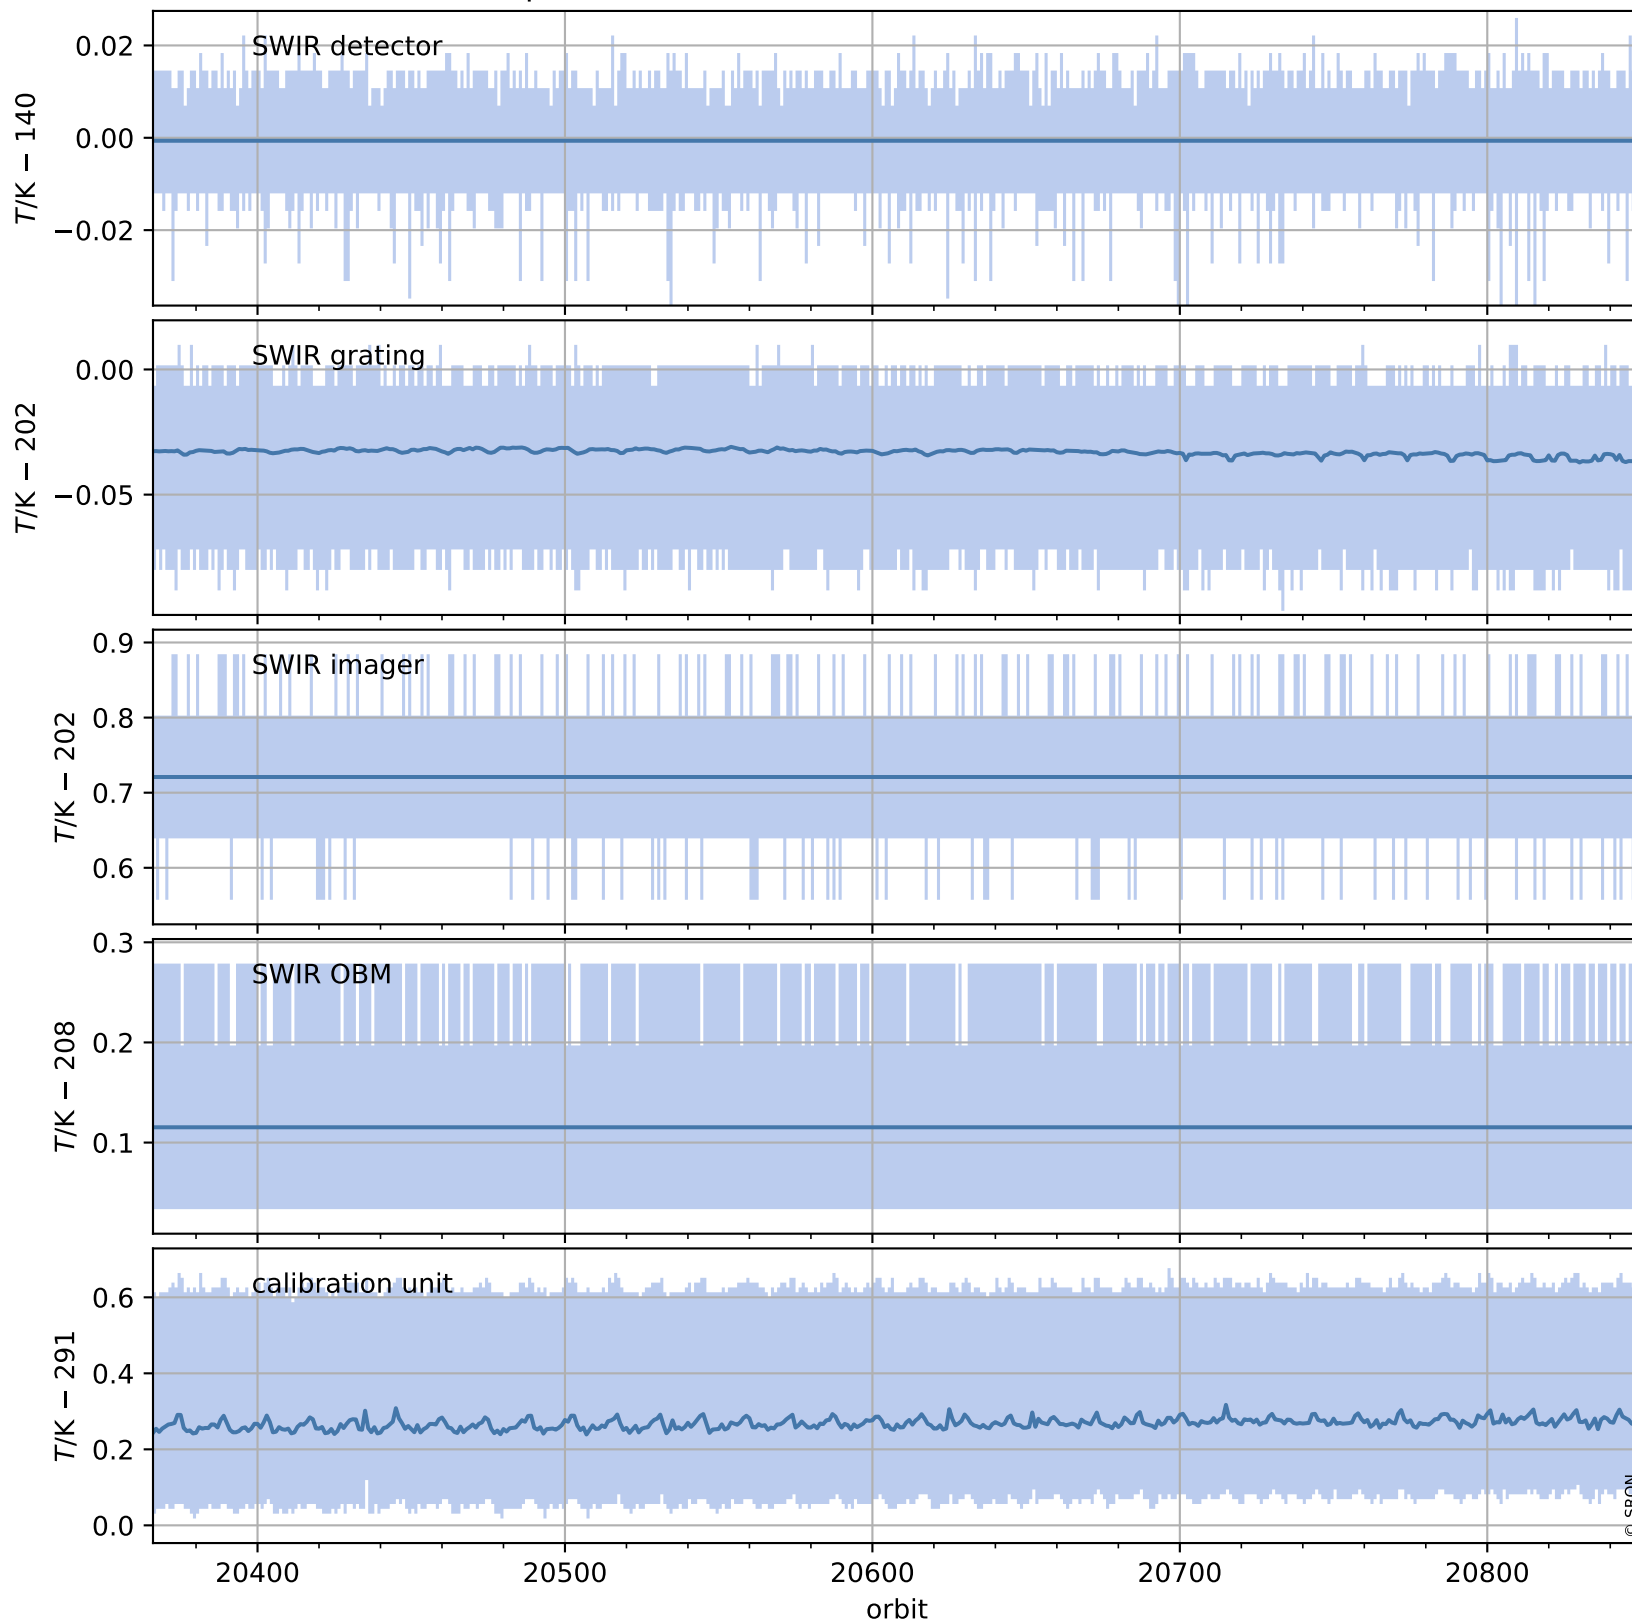

# Tropomi SWIR housekeeping data

orbits : [20837, 20850]  
coverage : 2021-10-21 / 2021-10-22  
created : 2023-08-21T09:19:00

## Temperature of sensors relevant for SWIR (one day)

# Tropomi SWIR housekeeping data

orbits : [20366, 20850]  
coverage : 2021-09-17 / 2021-10-22  
created : 2023-08-21T09:19:00

## Temperature of sensors relevant for SWIR (last month)