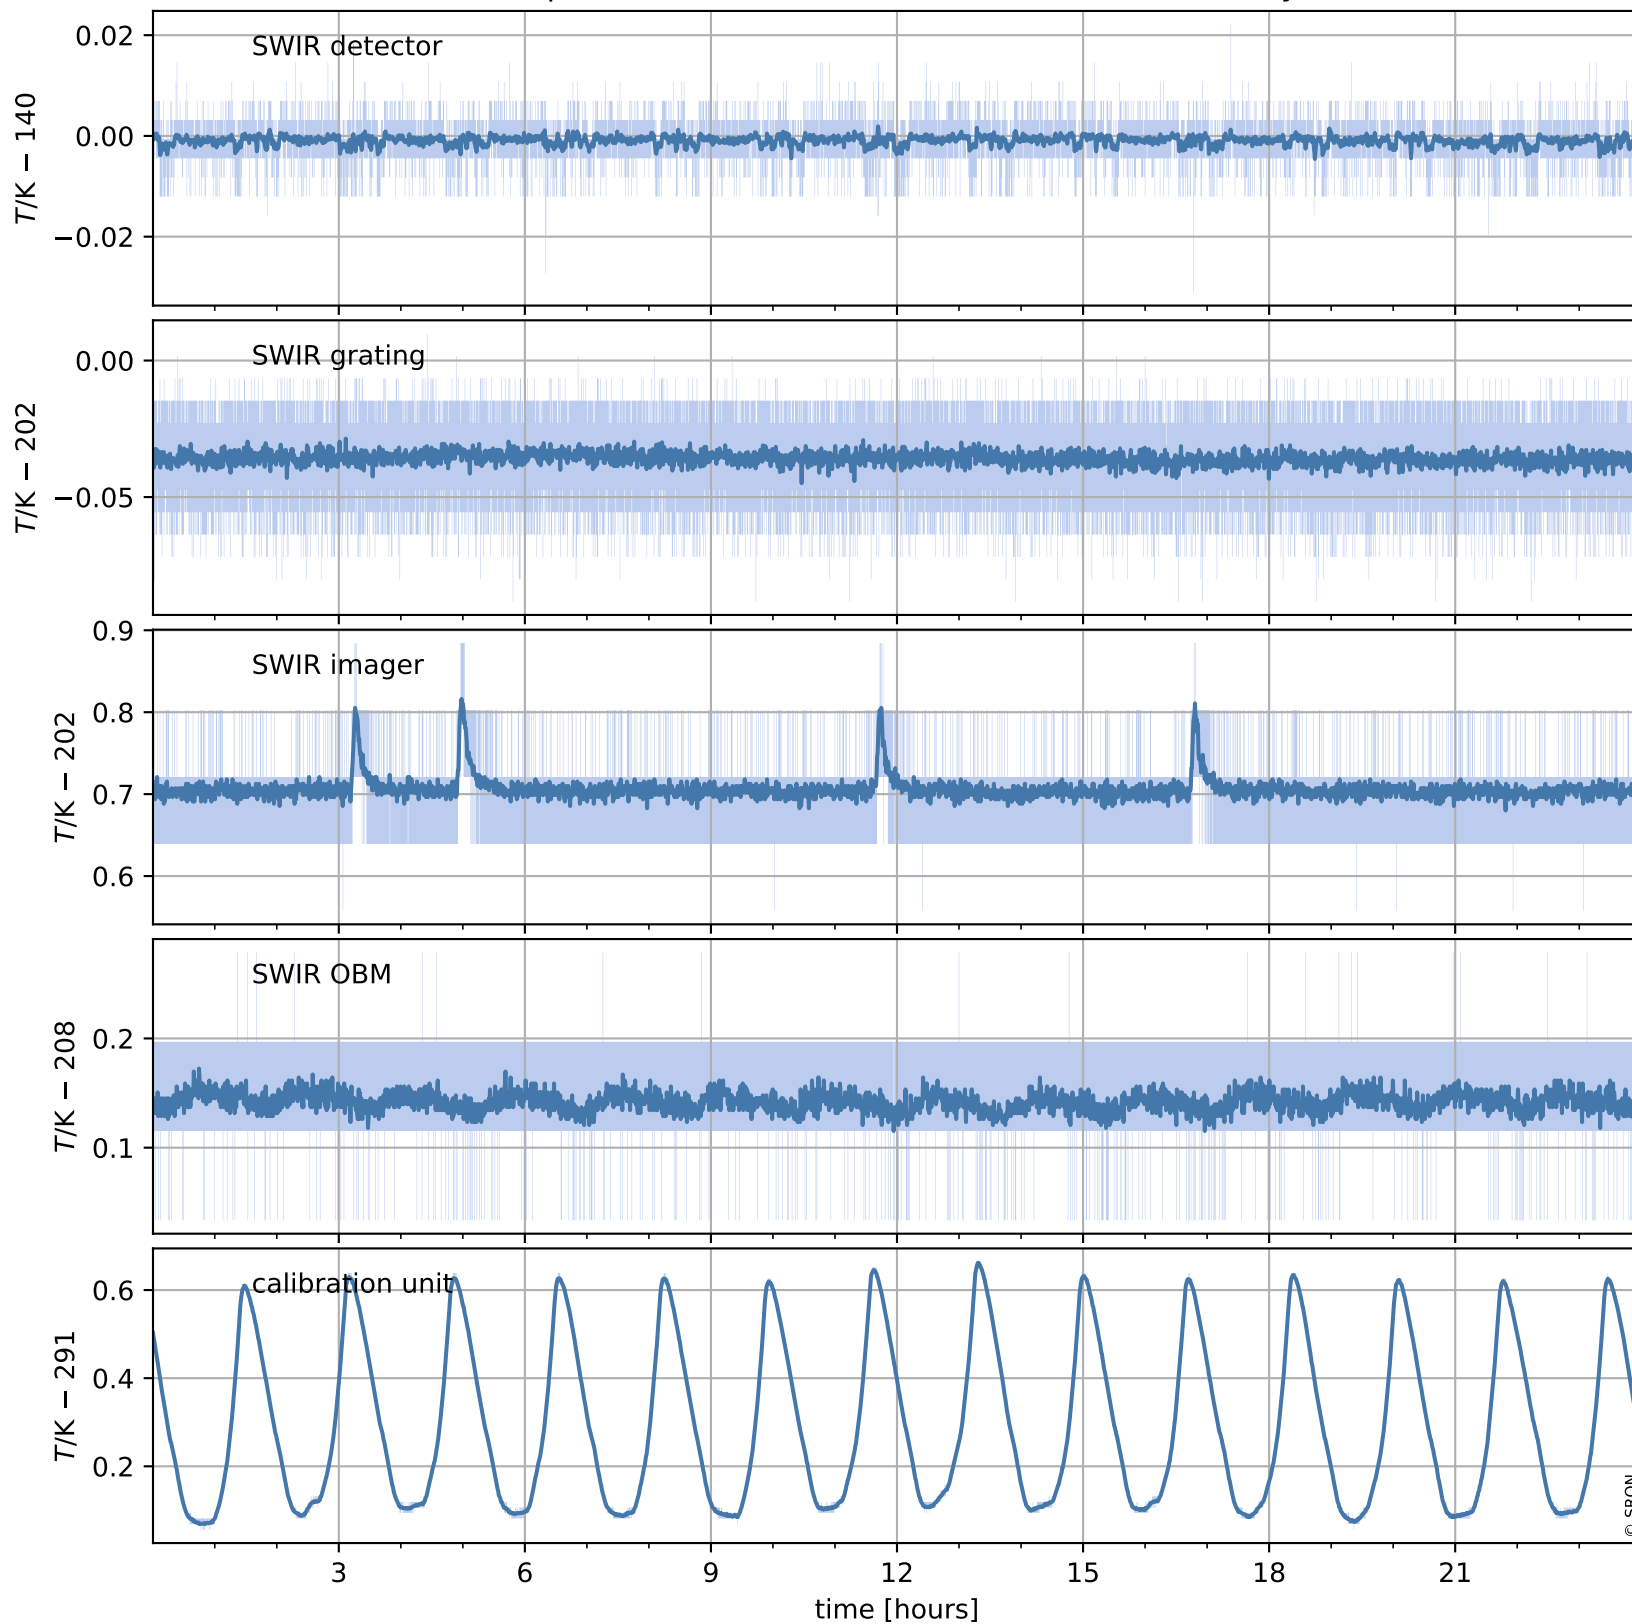

# Tropomi SWIR housekeeping data

orbits : [20837, 20850]  
coverage : 2021-10-21 / 2021-10-22  
created : 2023-08-21T09:19:00

## Temperature of sensors relevant for SWIR (one day)

## Temperature of sensors relevant for SWIR (last month)