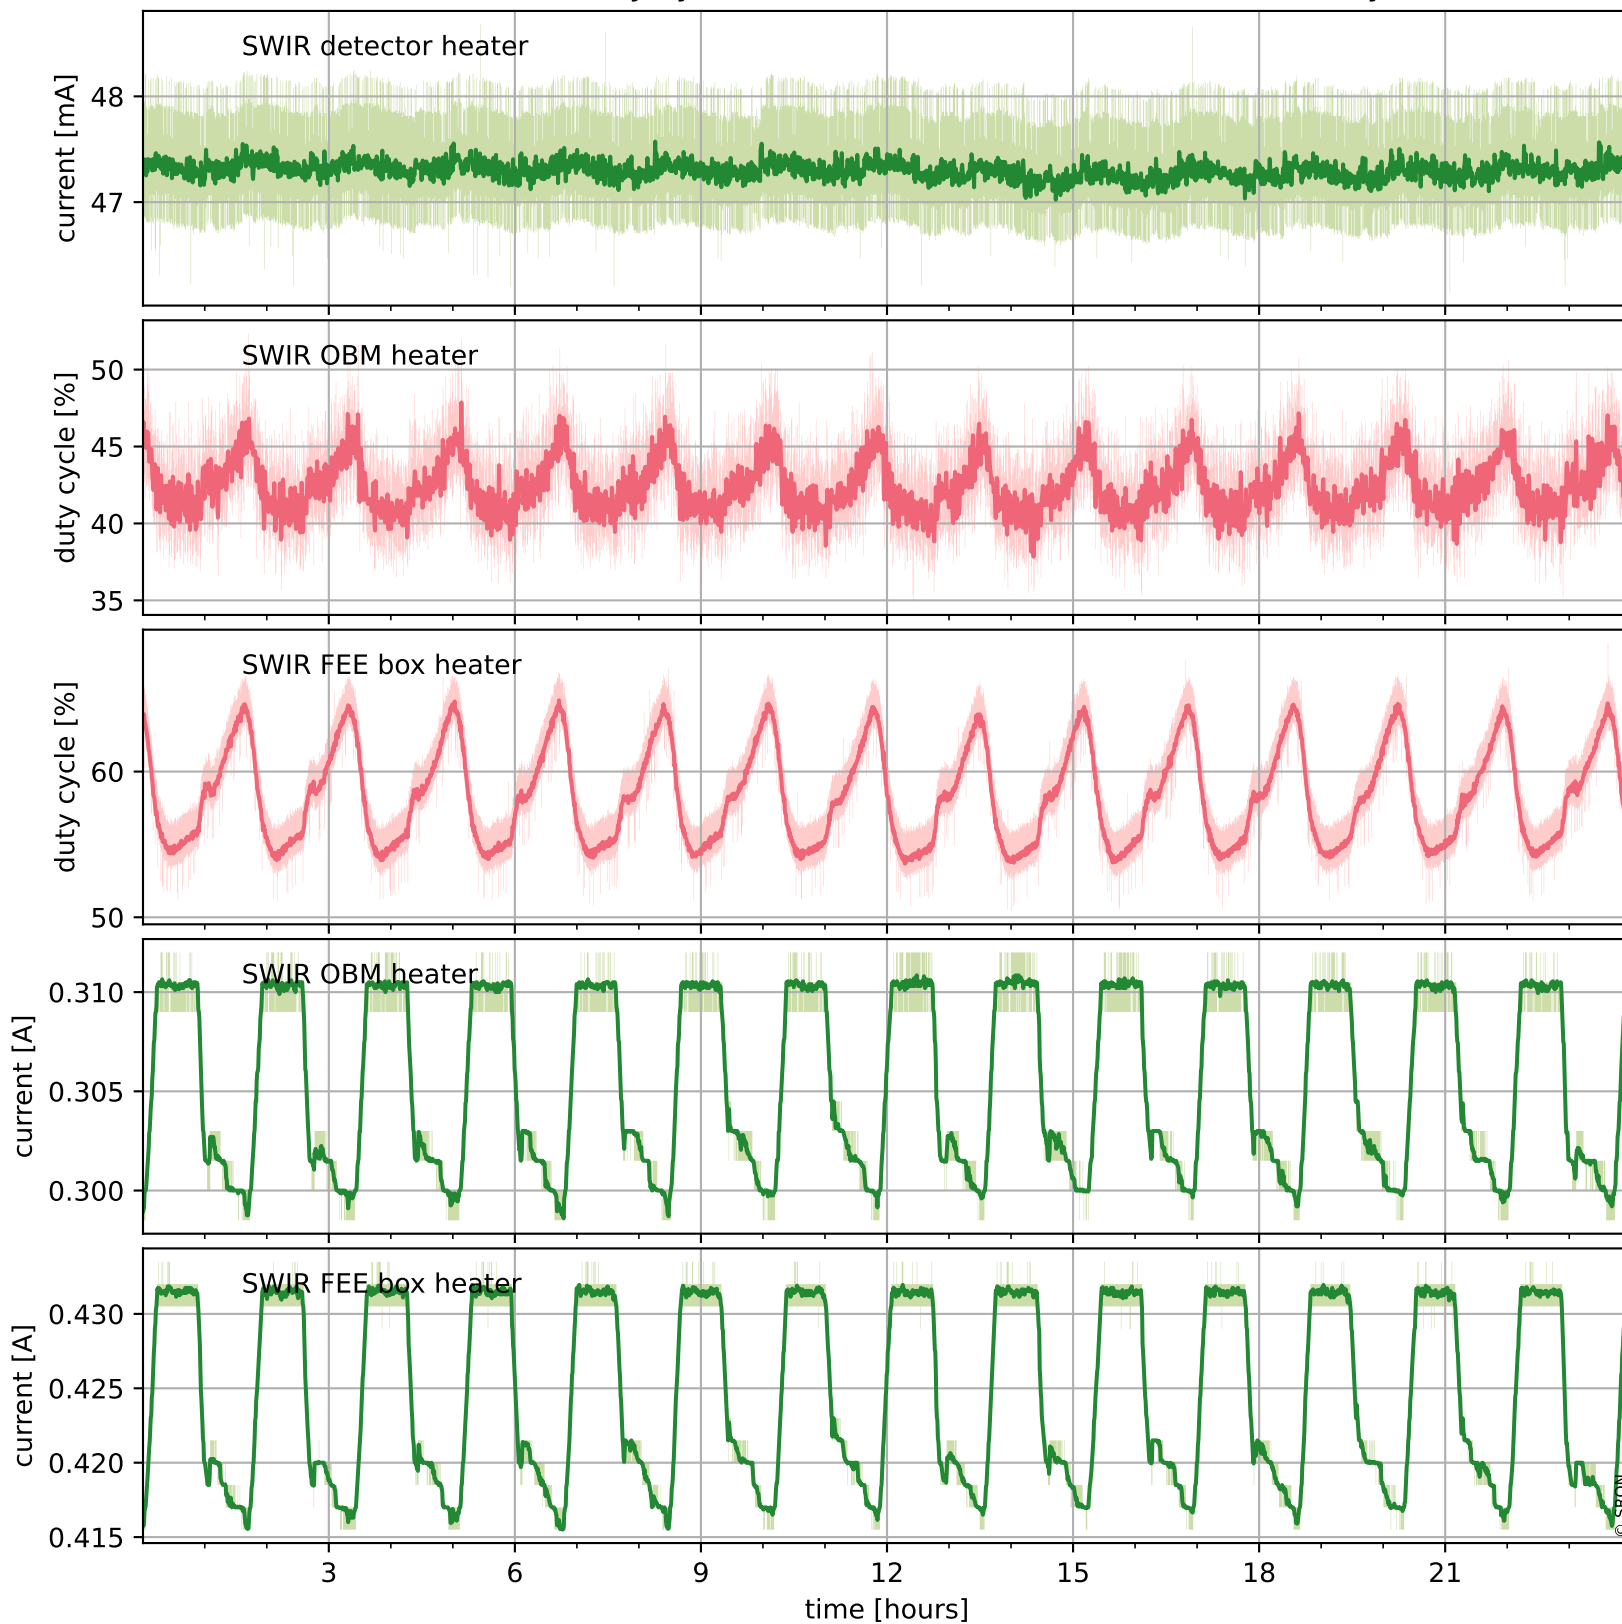

Tropomi SWIR housekeeping data

orbits : [20851, 20864]
coverage : 2021-10-22 / 2021-10-23
created : 2023-08-21T09:19:02

Temperature of sensors relevant for SWIR (one day)

Tropomi SWIR housekeeping data

orbits : [20380, 20864]
coverage : 2021-09-18 / 2021-10-23
created : 2023-08-21T09:19:03

Temperature of sensors relevant for SWIR (last month)

Tropomi SWIR housekeeping data

orbits : [20851, 20864]
coverage : 2021-10-22 / 2021-10-23
created : 2023-08-21T09:19:03

Current and duty cycle of 3 heaters relevant for SWIR (one day)

Tropomi SWIR housekeeping data

orbits : [20380, 20864]
coverage : 2021-09-18 / 2021-10-23
created : 2023-08-21T09:19:03

Current and duty cycle of 3 heaters relevant for SWIR (last month)

Tropomi SWIR housekeeping data

orbits : [20851, 20864]
coverage : 2021-10-22 / 2021-10-23
created : 2023-08-21T09:19:04

Temperature of sensors at the SWIR front-end electronics (one day)

Tropomi SWIR housekeeping data

orbits : [20380, 20864]
coverage : 2021-09-18 / 2021-10-23
created : 2023-08-21T09:19:04