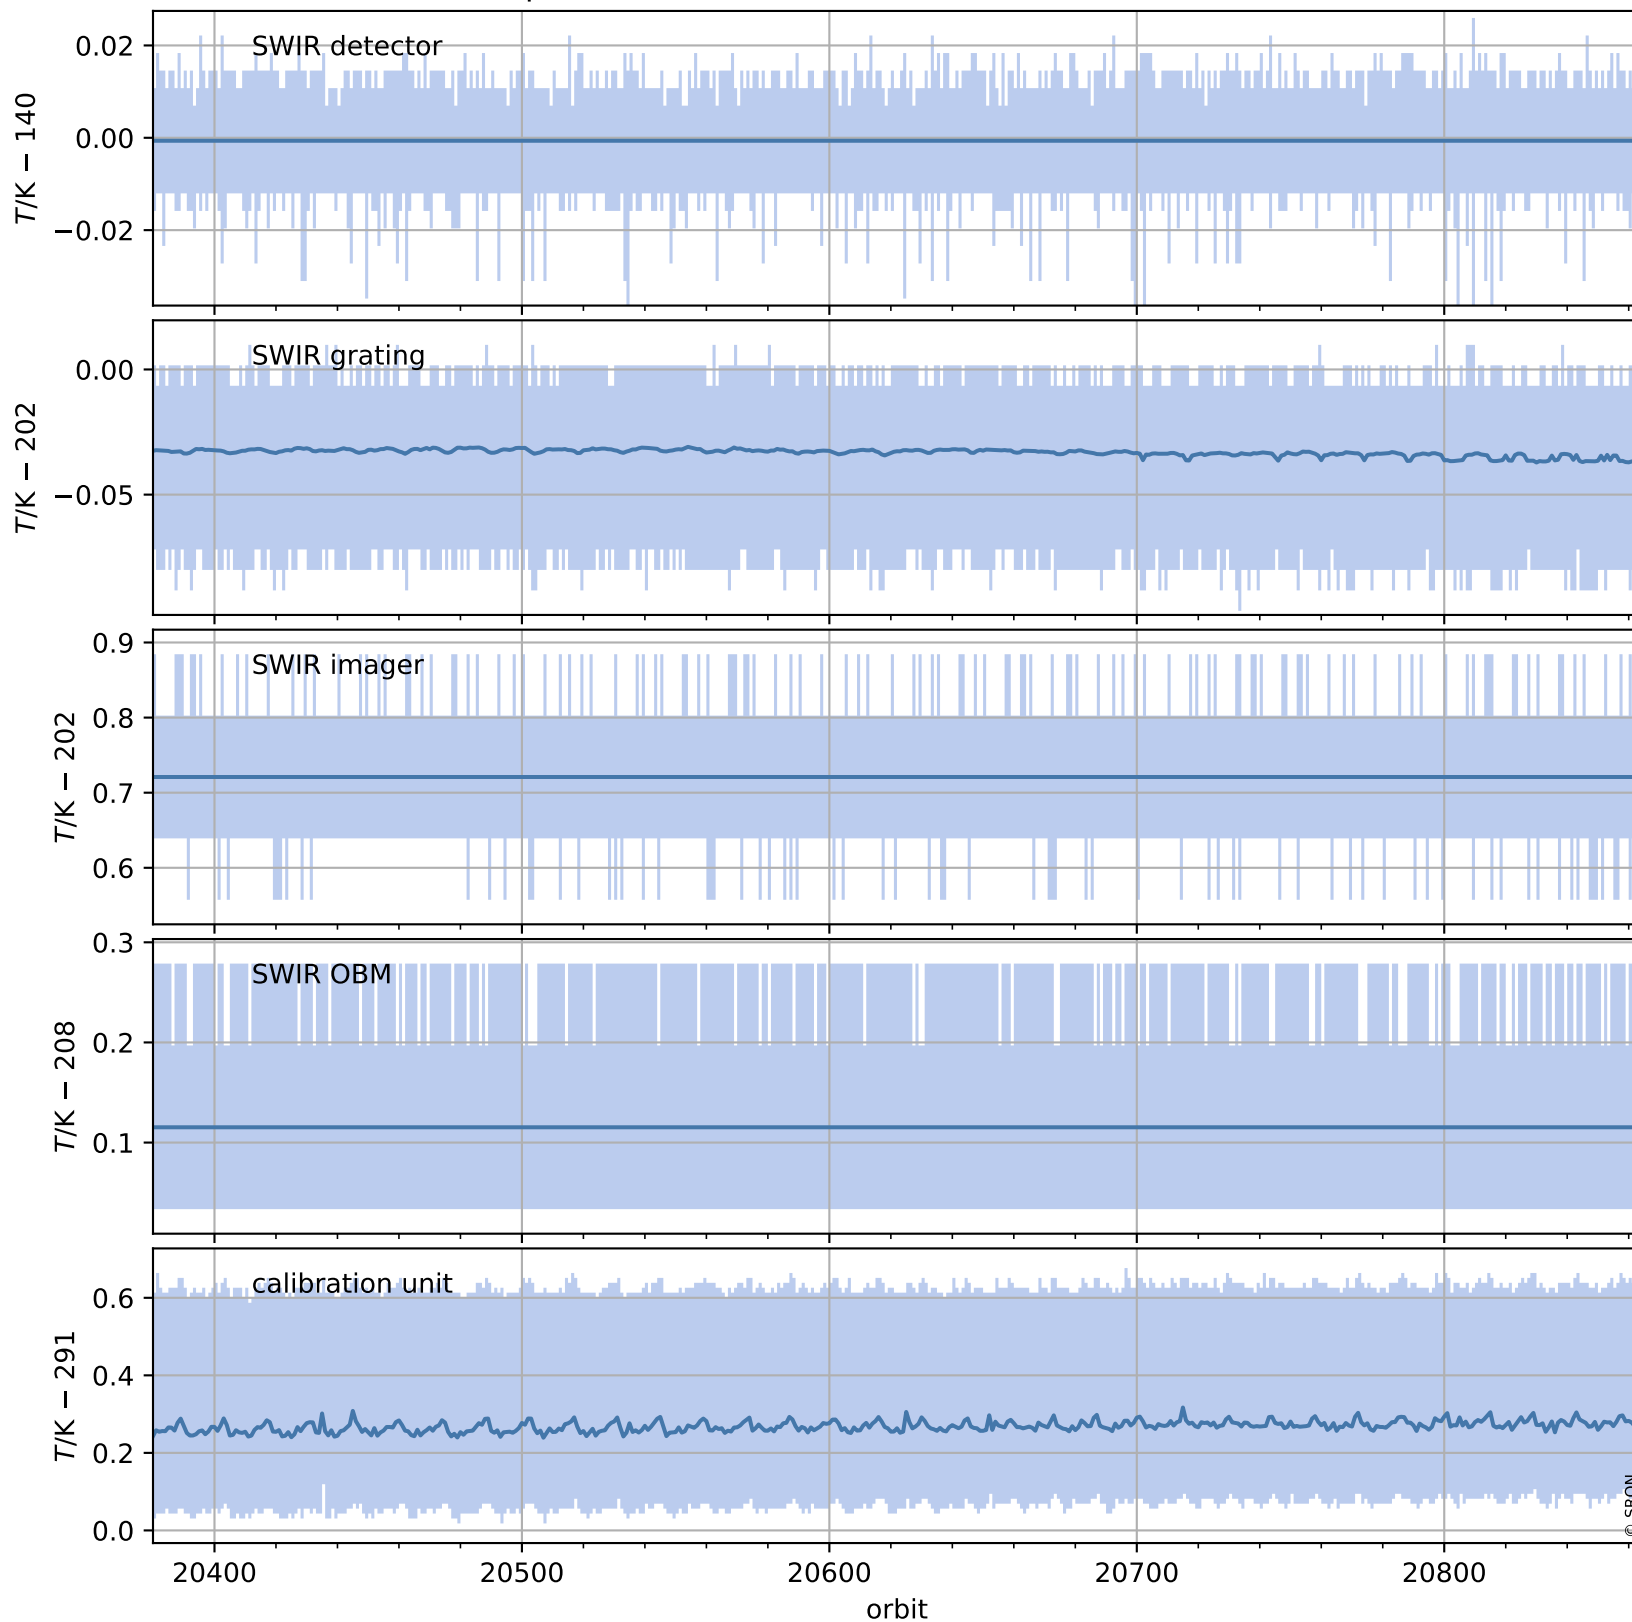

Tropomi SWIR housekeeping data

orbits : [20851, 20864]
coverage : 2021-10-22 / 2021-10-23
created : 2023-08-21T09:19:02

Temperature of sensors relevant for SWIR (one day)

Tropomi SWIR housekeeping data

orbits : [20380, 20864]
coverage : 2021-09-18 / 2021-10-23
created : 2023-08-21T09:19:03

Temperature of sensors relevant for SWIR (last month)

Tropomi SWIR housekeeping data

orbits : [20851, 20864]
coverage : 2021-10-22 / 2021-10-23
created : 2023-08-21T09:19:03

Current and duty cycle of 3 heaters relevant for SWIR (one day)

Tropomi SWIR housekeeping data

orbits : [20380, 20864]
coverage : 2021-09-18 / 2021-10-23
created : 2023-08-21T09:19:03

Current and duty cycle of 3 heaters relevant for SWIR (last month)

Tropomi SWIR housekeeping data

orbits : [20851, 20864]
coverage : 2021-10-22 / 2021-10-23
created : 2023-08-21T09:19:04

Temperature of sensors at the SWIR front-end electronics (one day)

Tropomi SWIR housekeeping data

orbits : [20380, 20864]
coverage : 2021-09-18 / 2021-10-23
created : 2023-08-21T09:19:04