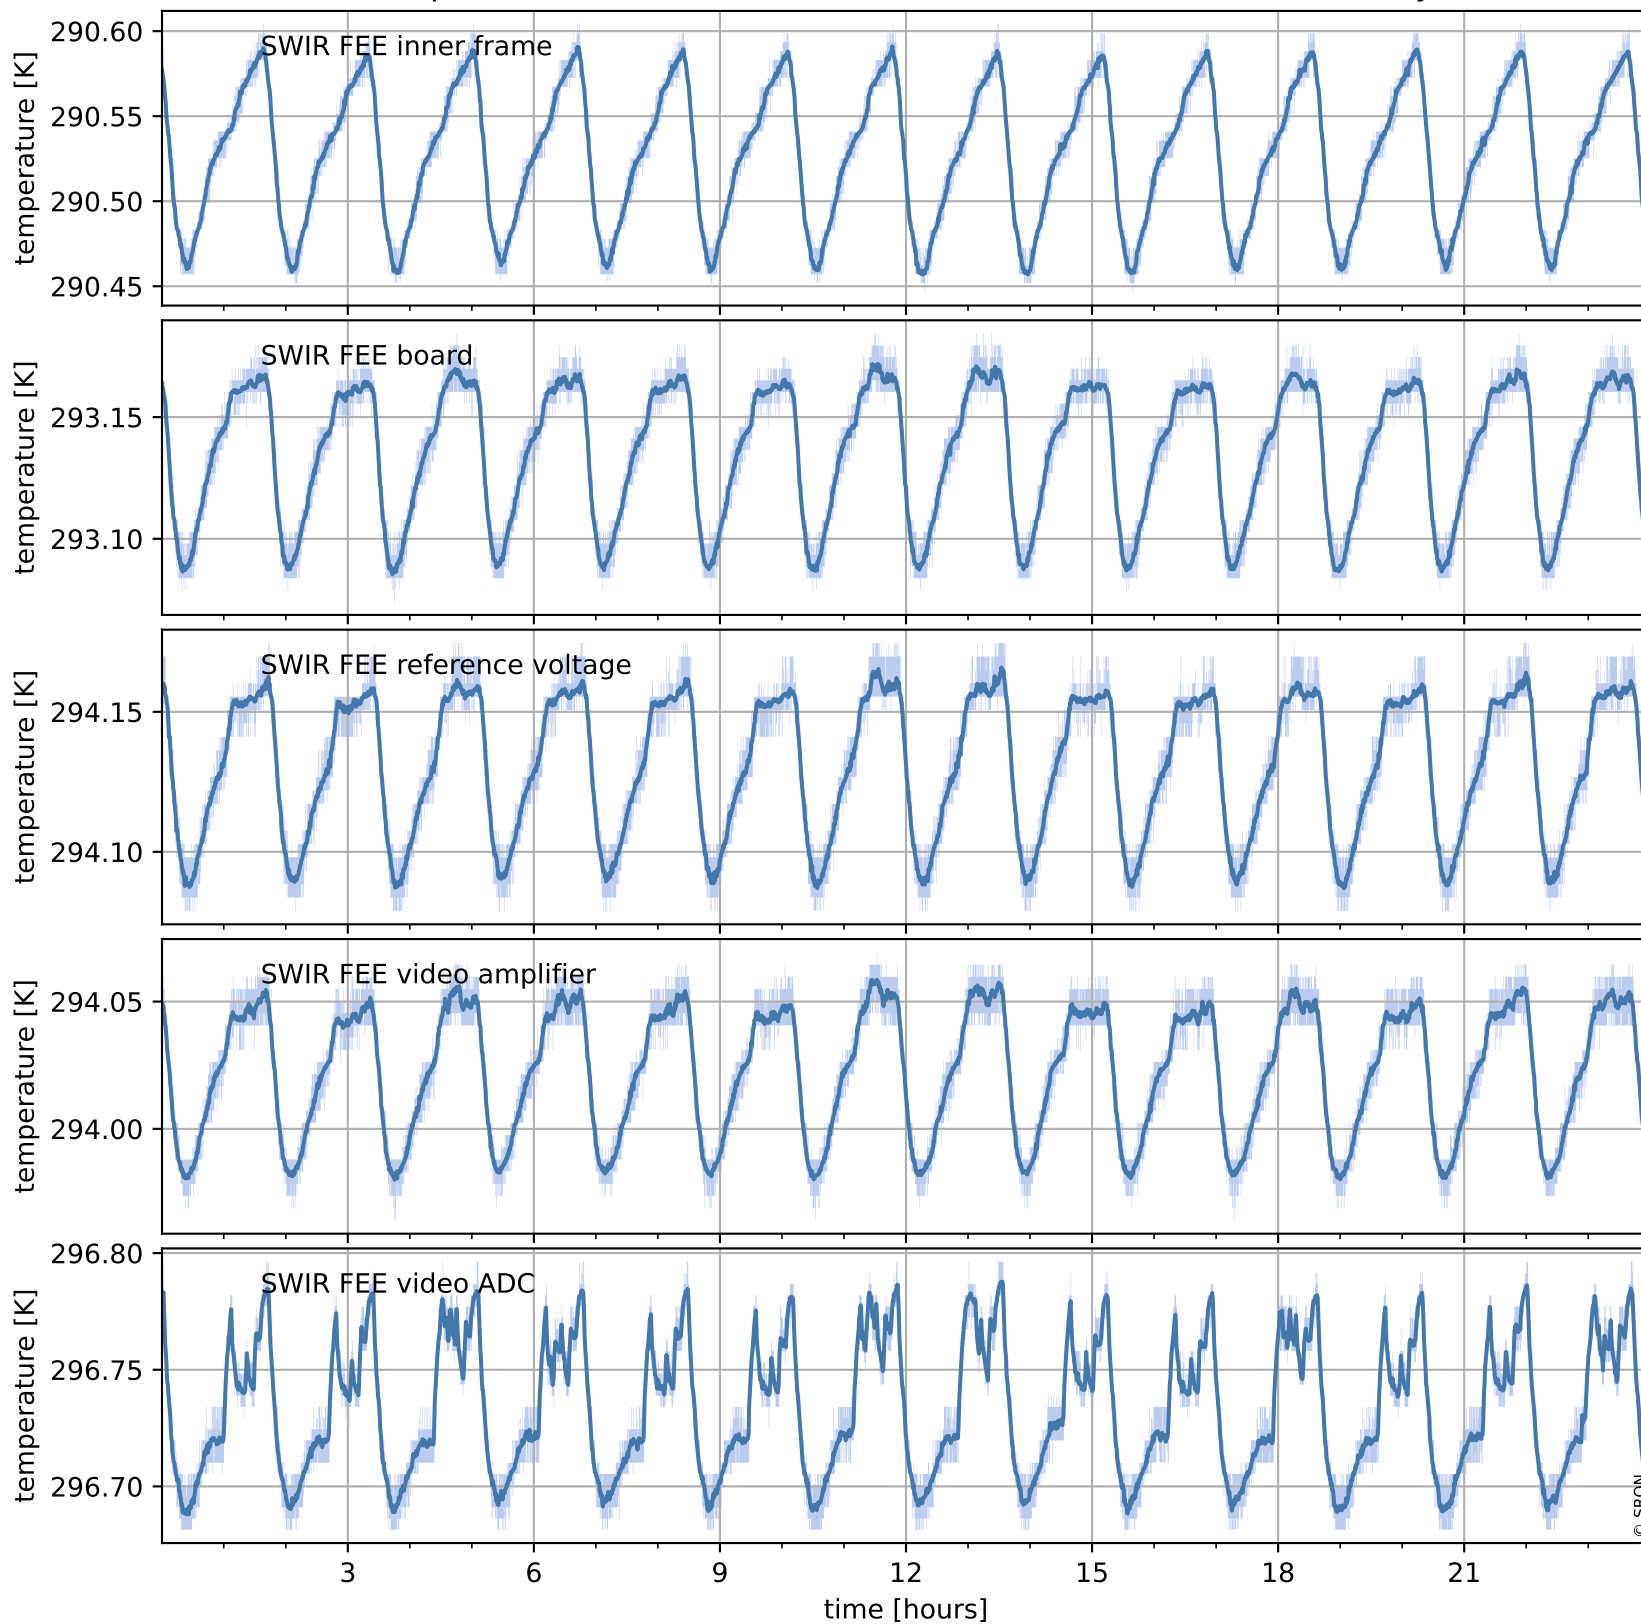

Tropomi SWIR housekeeping data

orbits : [20851, 20864]
coverage : 2021-10-22 / 2021-10-23
created : 2023-08-21T09:19:02

Temperature of sensors relevant for SWIR (one day)

Tropomi SWIR housekeeping data

orbits : [20380, 20864]
coverage : 2021-09-18 / 2021-10-23
created : 2023-08-21T09:19:03

Temperature of sensors relevant for SWIR (last month)

Tropomi SWIR housekeeping data

orbits : [20851, 20864]
coverage : 2021-10-22 / 2021-10-23
created : 2023-08-21T09:19:03

Current and duty cycle of 3 heaters relevant for SWIR (one day)

Tropomi SWIR housekeeping data

orbits : [20380, 20864]
coverage : 2021-09-18 / 2021-10-23
created : 2023-08-21T09:19:03

Current and duty cycle of 3 heaters relevant for SWIR (last month)

Tropomi SWIR housekeeping data

orbits : [20851, 20864]
coverage : 2021-10-22 / 2021-10-23
created : 2023-08-21T09:19:04

Temperature of sensors at the SWIR front-end electronics (one day)

Tropomi SWIR housekeeping data

orbits : [20380, 20864]
coverage : 2021-09-18 / 2021-10-23
created : 2023-08-21T09:19:04