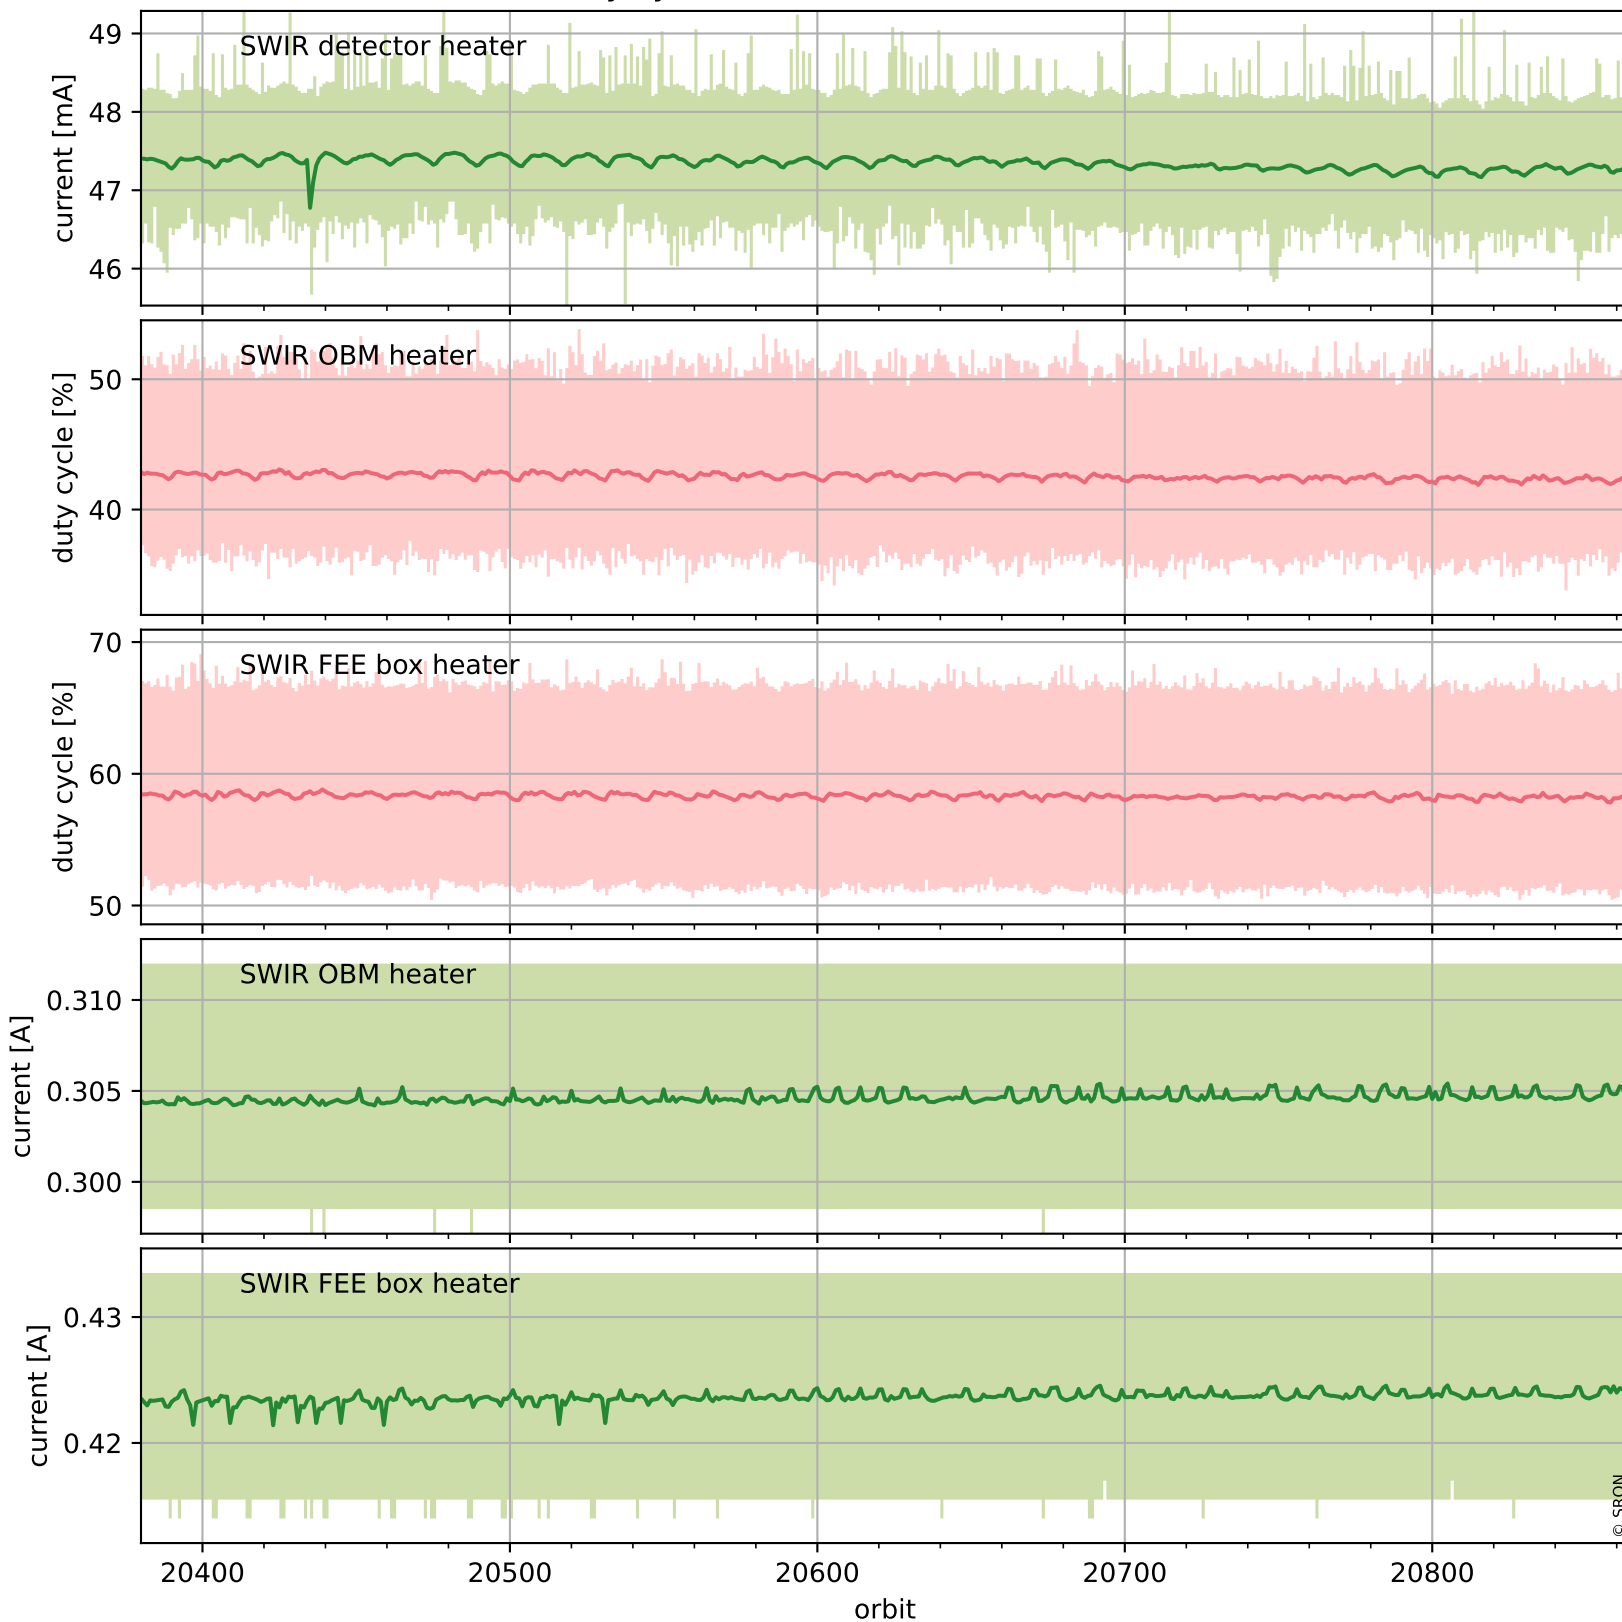

Tropomi SWIR housekeeping data

orbits : [20851, 20864]
coverage : 2021-10-22 / 2021-10-23
created : 2023-08-21T09:19:02

Temperature of sensors relevant for SWIR (one day)

Tropomi SWIR housekeeping data

orbits : [20380, 20864]
coverage : 2021-09-18 / 2021-10-23
created : 2023-08-21T09:19:03

Temperature of sensors relevant for SWIR (last month)

Tropomi SWIR housekeeping data

orbits : [20851, 20864]
coverage : 2021-10-22 / 2021-10-23
created : 2023-08-21T09:19:03

Current and duty cycle of 3 heaters relevant for SWIR (one day)

Tropomi SWIR housekeeping data

orbits : [20380, 20864]
coverage : 2021-09-18 / 2021-10-23
created : 2023-08-21T09:19:03

Current and duty cycle of 3 heaters relevant for SWIR (last month)

Tropomi SWIR housekeeping data

orbits : [20851, 20864]
coverage : 2021-10-22 / 2021-10-23
created : 2023-08-21T09:19:04

Temperature of sensors at the SWIR front-end electronics (one day)

Tropomi SWIR housekeeping data

orbits : [20380, 20864]
coverage : 2021-09-18 / 2021-10-23
created : 2023-08-21T09:19:04