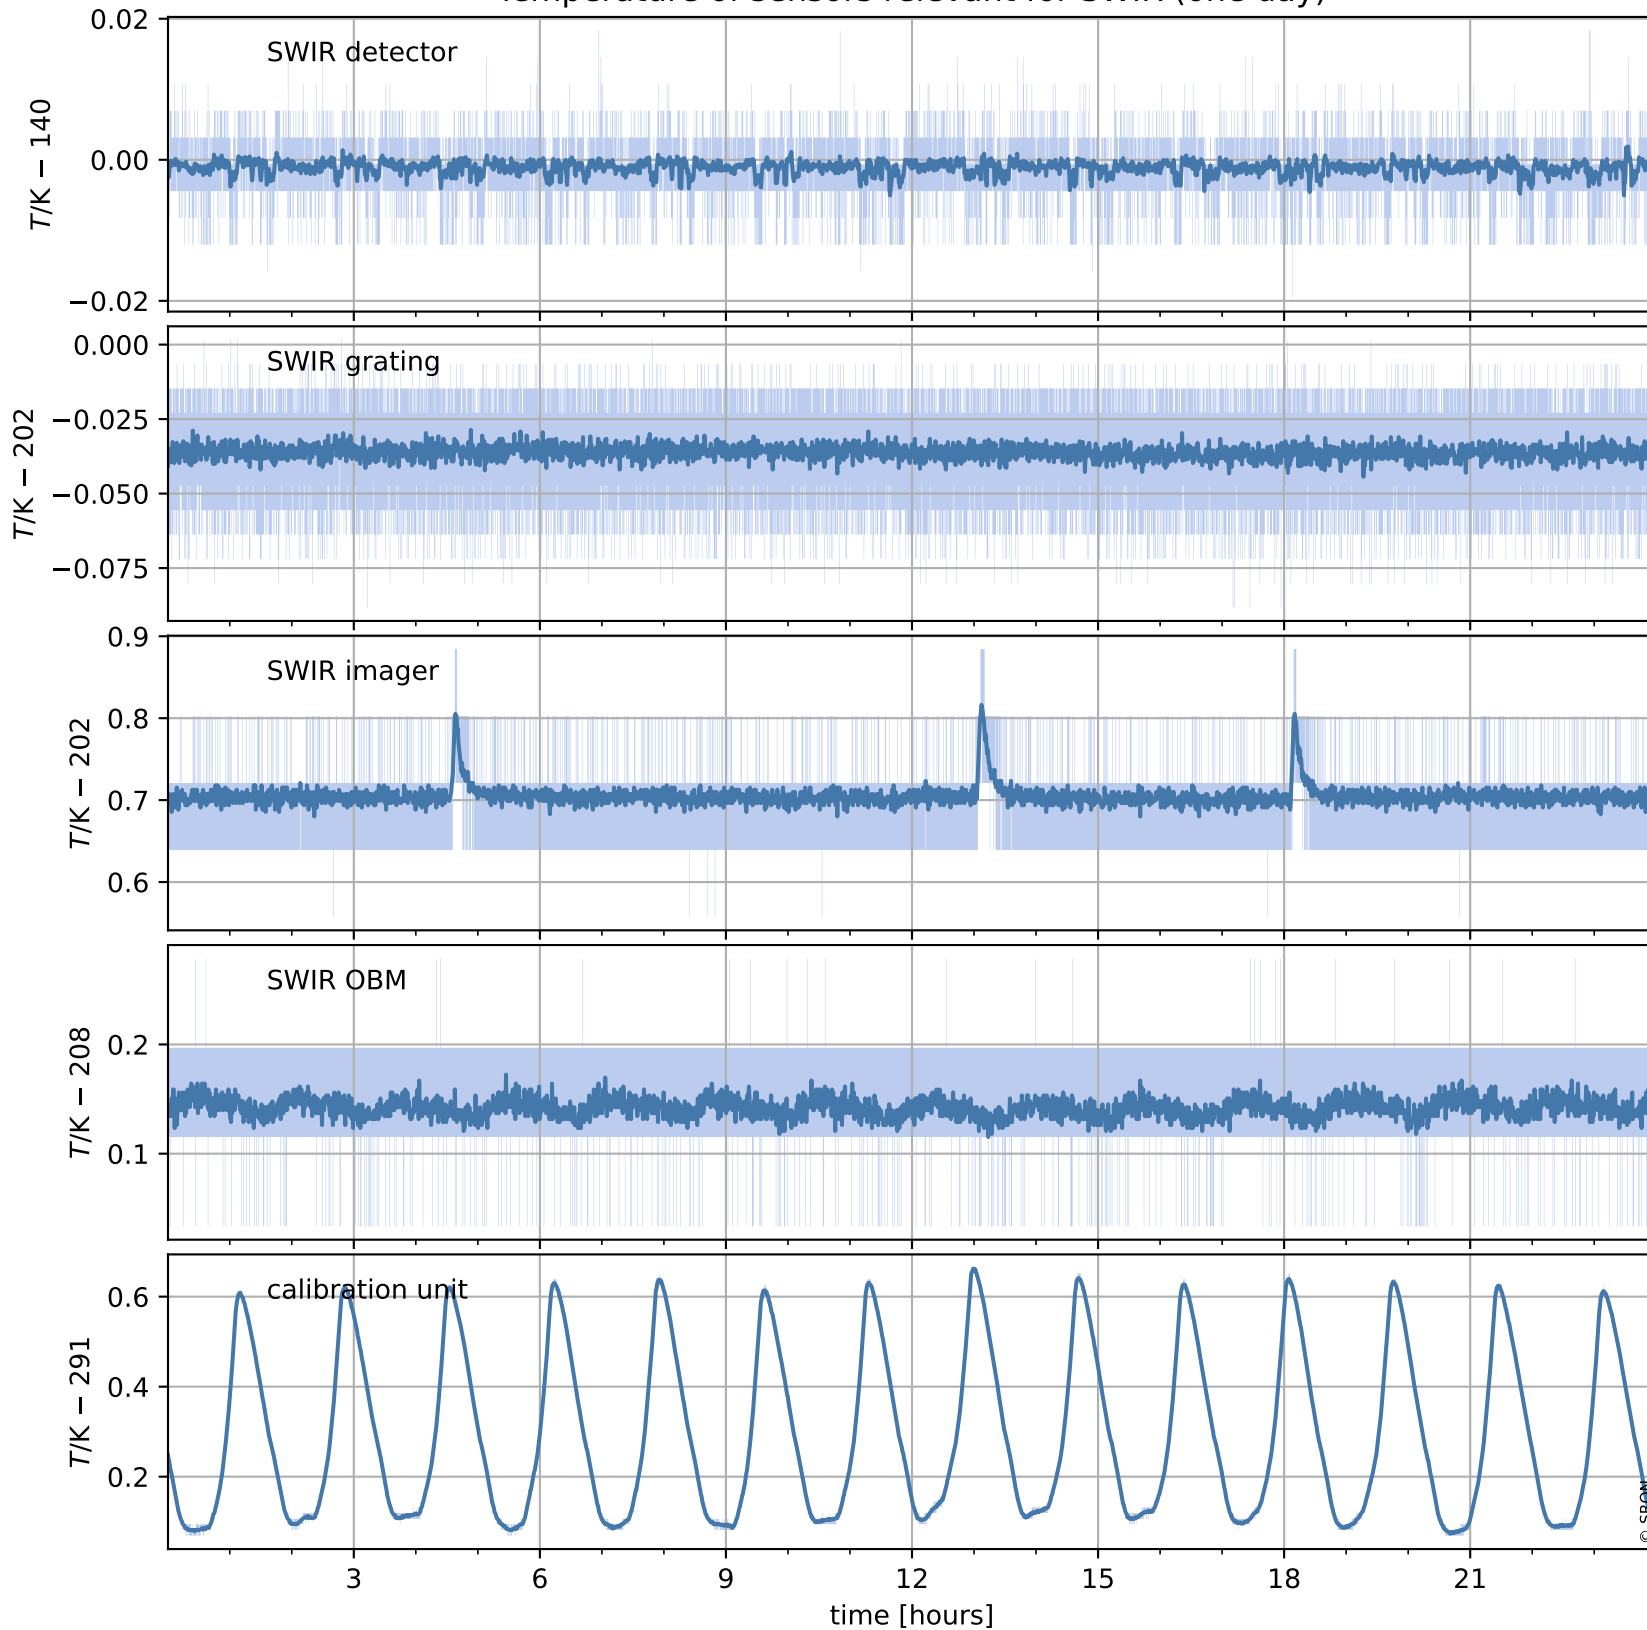

Tropomi SWIR housekeeping data

orbits : [20851, 20864]
coverage : 2021-10-22 / 2021-10-23
created : 2023-08-21T09:19:02

Temperature of sensors relevant for SWIR (one day)

Tropomi SWIR housekeeping data

orbits : [20380, 20864]
coverage : 2021-09-18 / 2021-10-23
created : 2023-08-21T09:19:03

Temperature of sensors relevant for SWIR (last month)

Tropomi SWIR housekeeping data

orbits : [20851, 20864]
coverage : 2021-10-22 / 2021-10-23
created : 2023-08-21T09:19:03

Current and duty cycle of 3 heaters relevant for SWIR (one day)

Tropomi SWIR housekeeping data

orbits : [20380, 20864]
coverage : 2021-09-18 / 2021-10-23
created : 2023-08-21T09:19:03

Current and duty cycle of 3 heaters relevant for SWIR (last month)

Tropomi SWIR housekeeping data