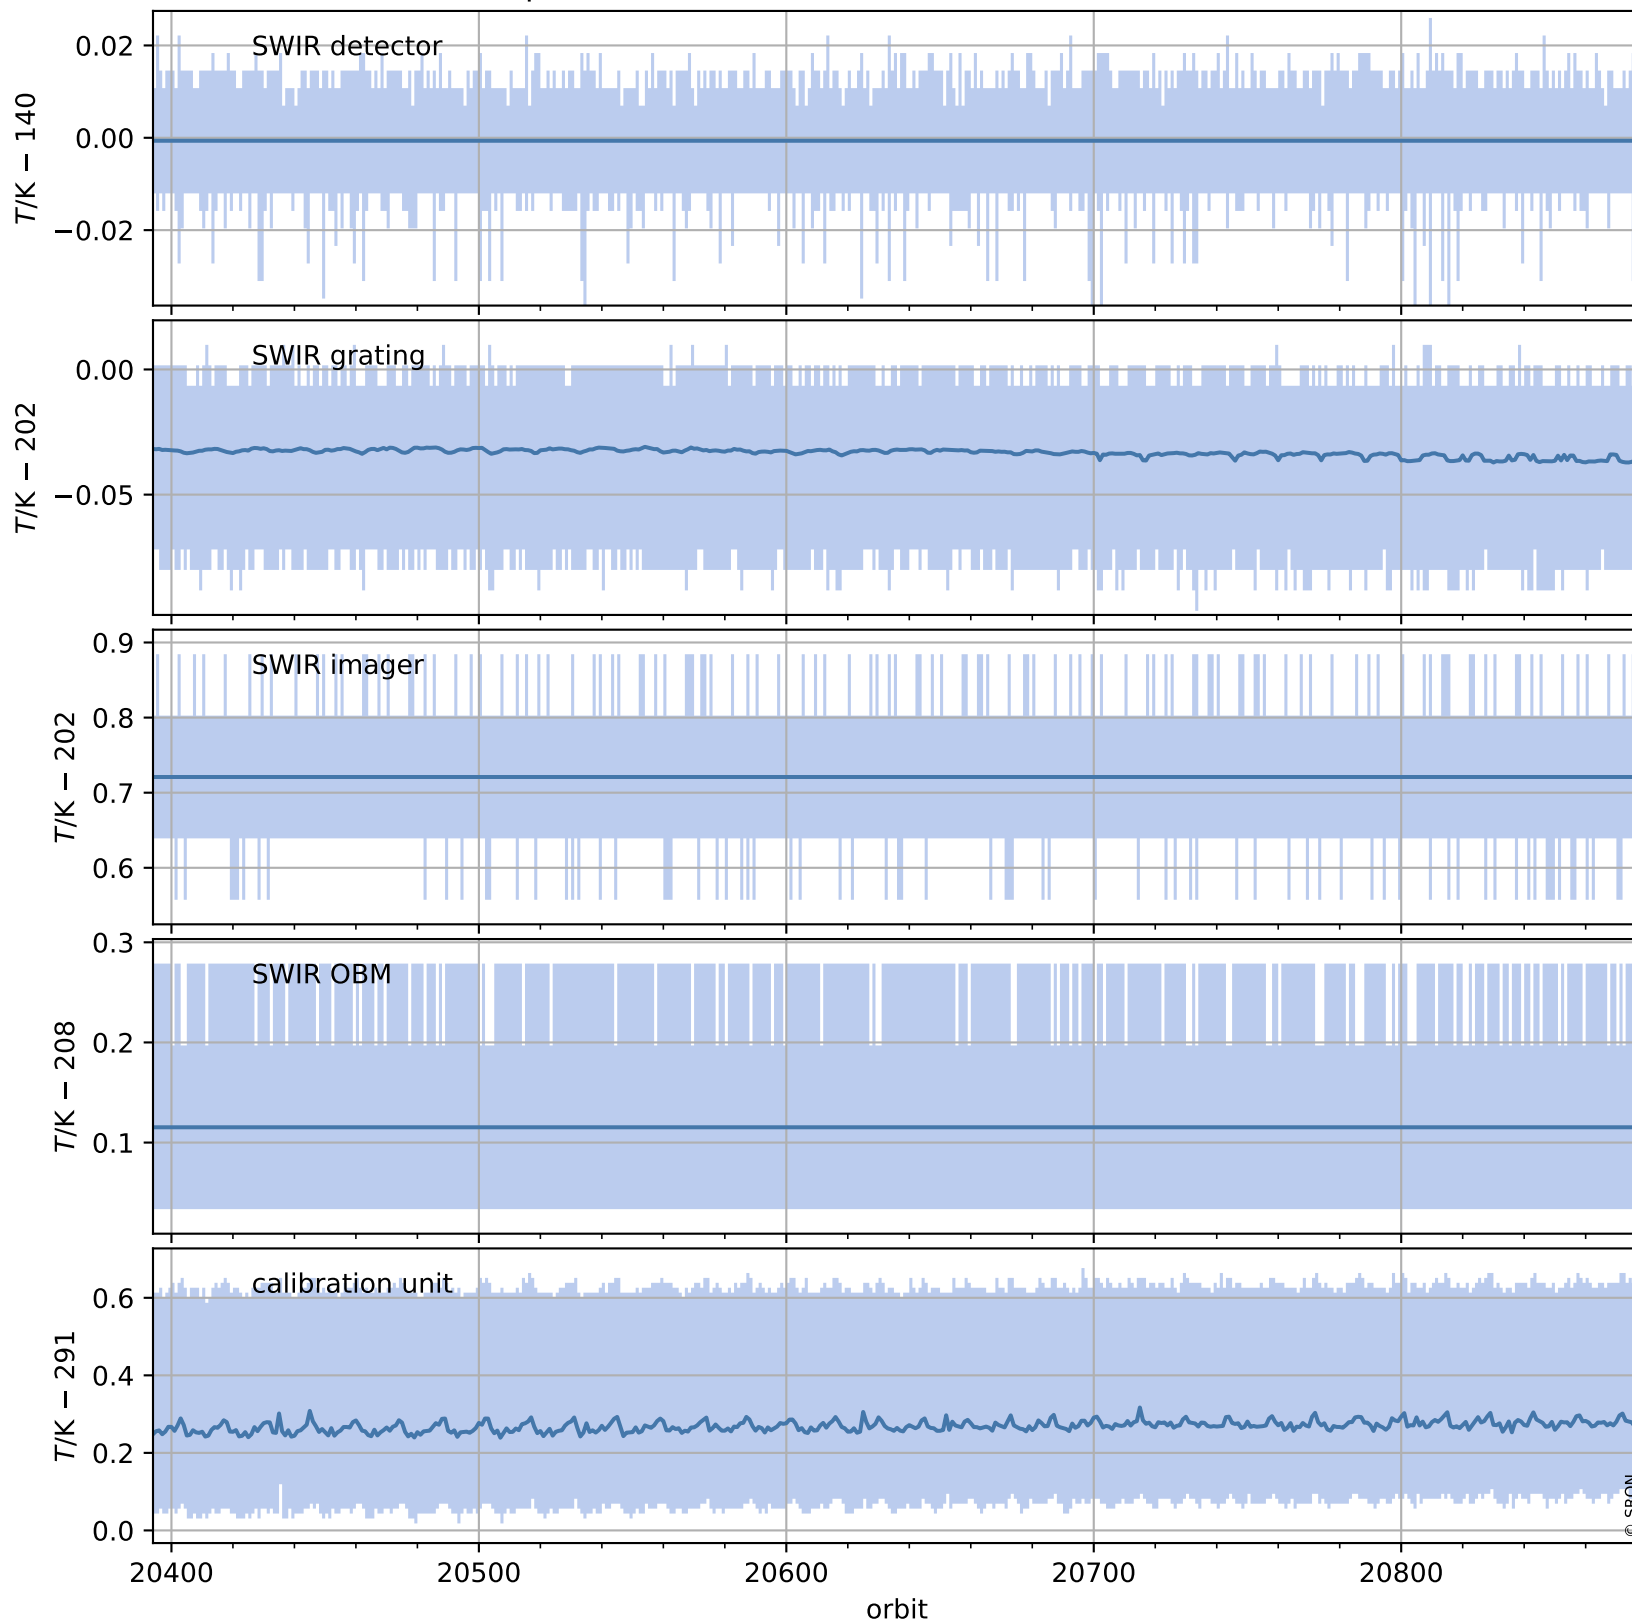

# Tropomi SWIR housekeeping data

orbits : [20865, 20878]  
coverage : 2021-10-23 / 2021-10-24  
created : 2023-08-21T09:19:05

## Temperature of sensors relevant for SWIR (one day)

# Tropomi SWIR housekeeping data

orbits : [20394, 20878]  
coverage : 2021-09-19 / 2021-10-24  
created : 2023-08-21T09:19:05

## Temperature of sensors relevant for SWIR (last month)