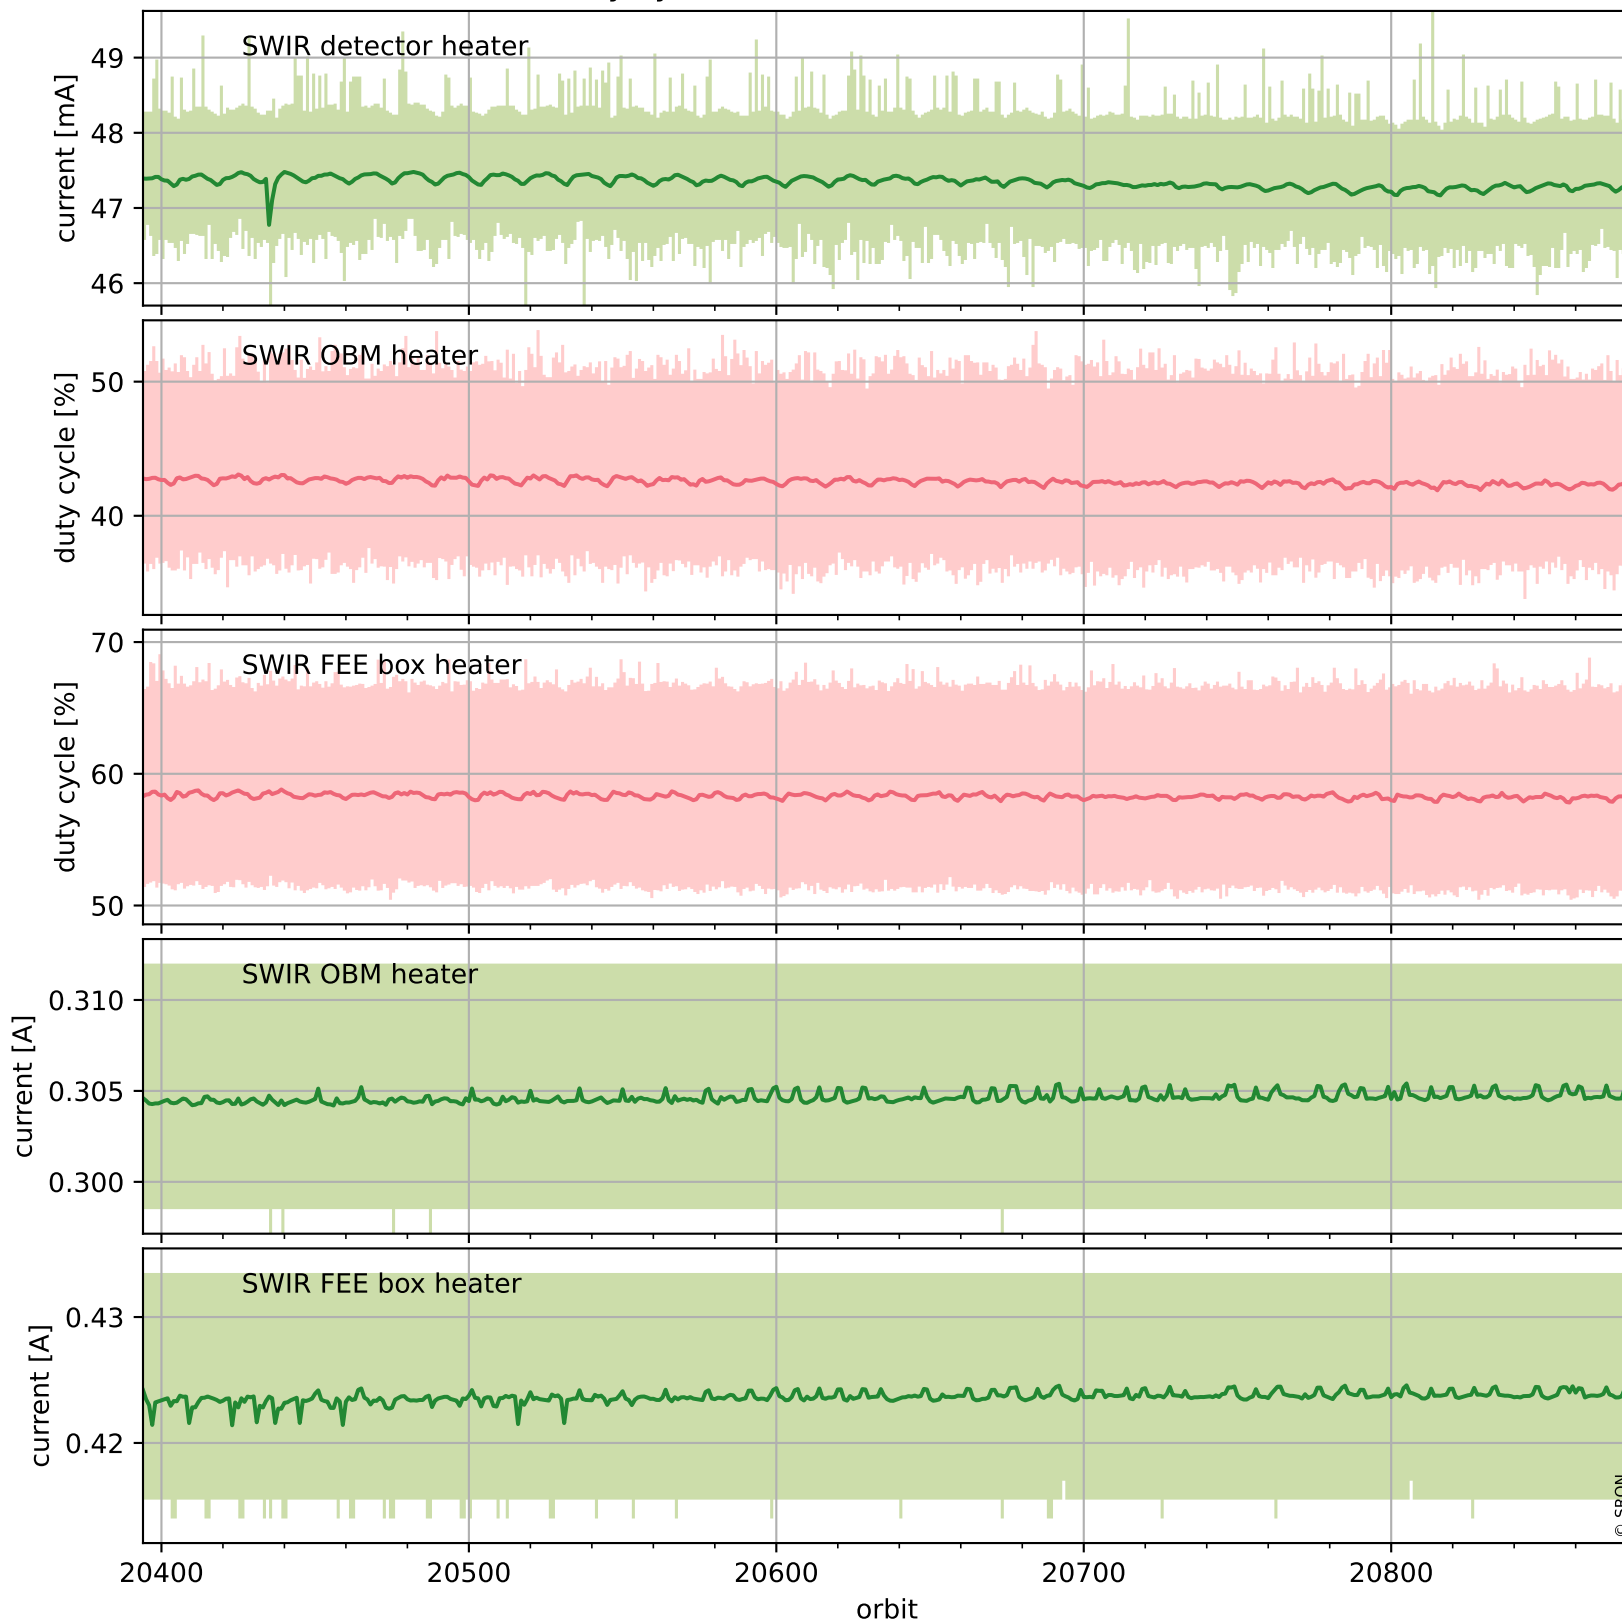

Tropomi SWIR housekeeping data

orbits : [20394, 20878]
coverage : 2021-09-19 / 2021-10-24
created : 2023-08-21T09:19:06

Current and duty cycle of 3 heaters relevant for SWIR (last month)