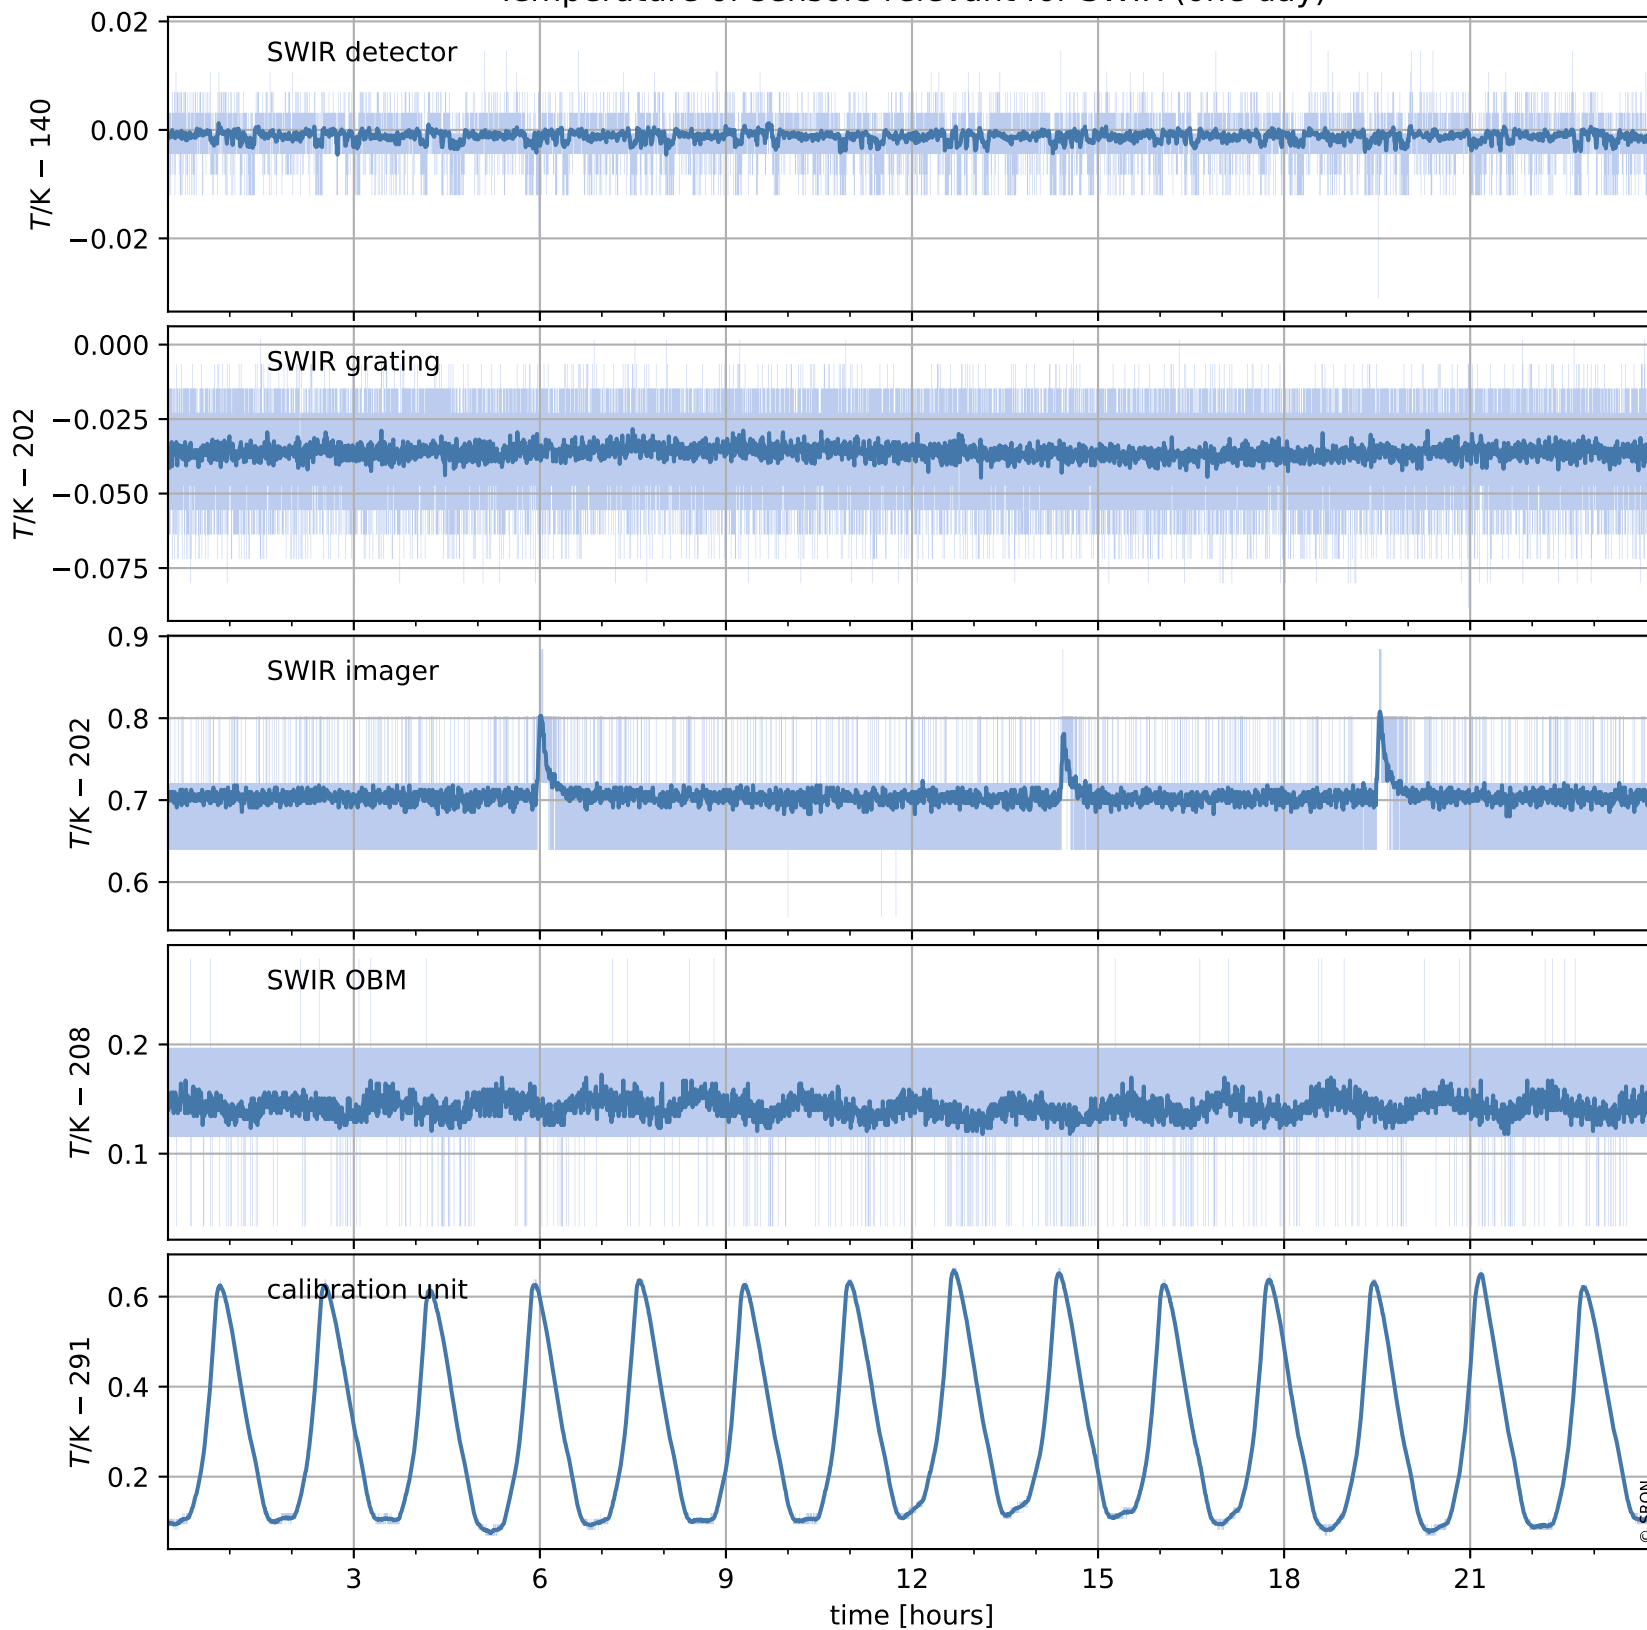

# Tropomi SWIR housekeeping data

orbits : [20865, 20878]  
coverage : 2021-10-23 / 2021-10-24  
created : 2023-08-21T09:19:05

## Temperature of sensors relevant for SWIR (one day)

## Temperature of sensors relevant for SWIR (last month)