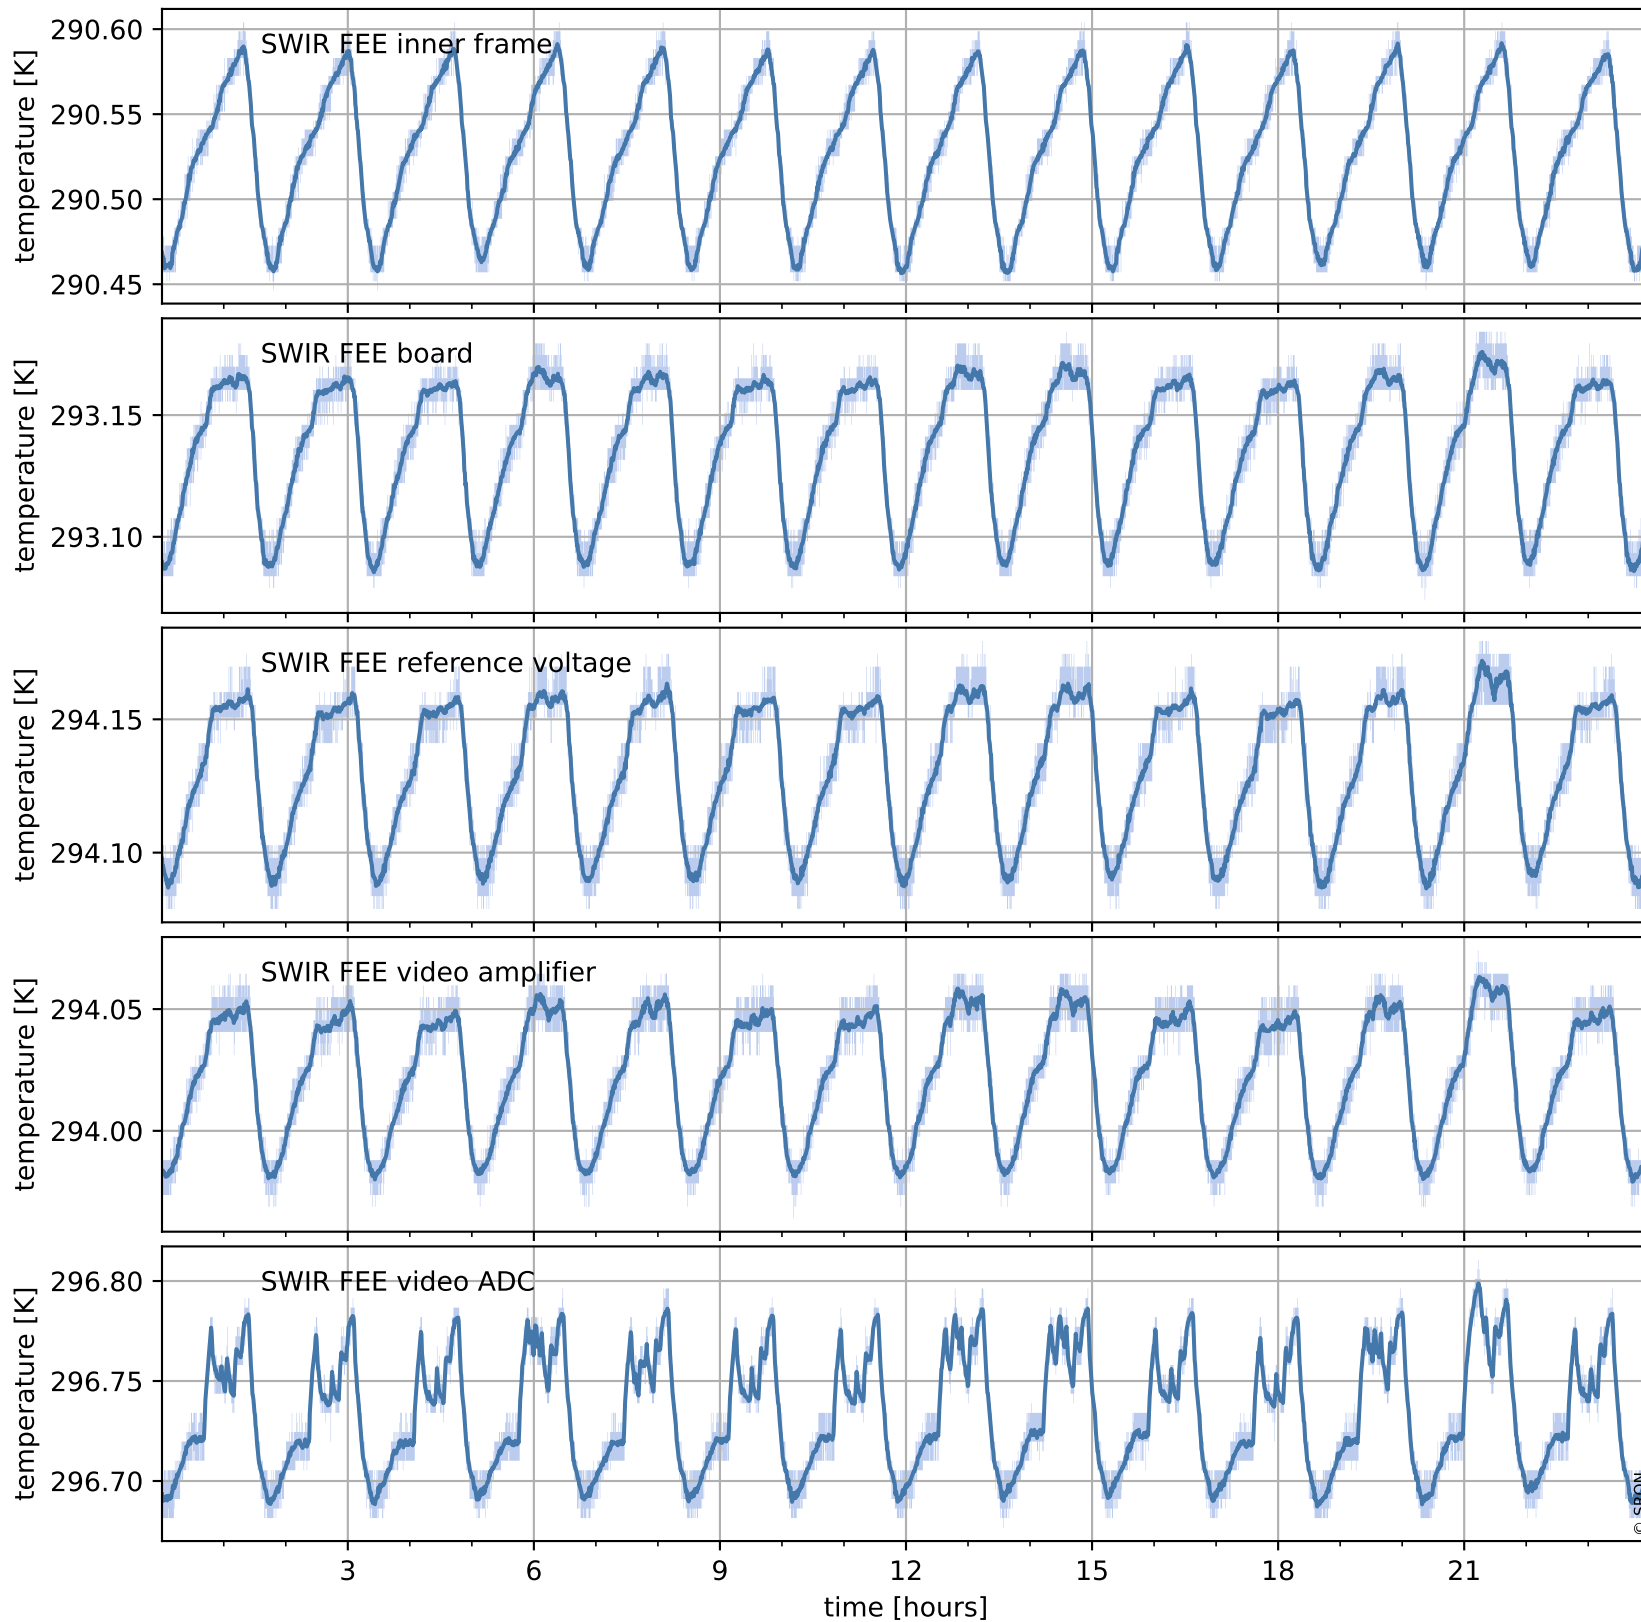

Tropomi SWIR housekeeping data

orbits : [20865, 20878]
coverage : 2021-10-23 / 2021-10-24
created : 2023-08-21T09:19:06

Temperature of sensors at the SWIR front-end electronics (one day)