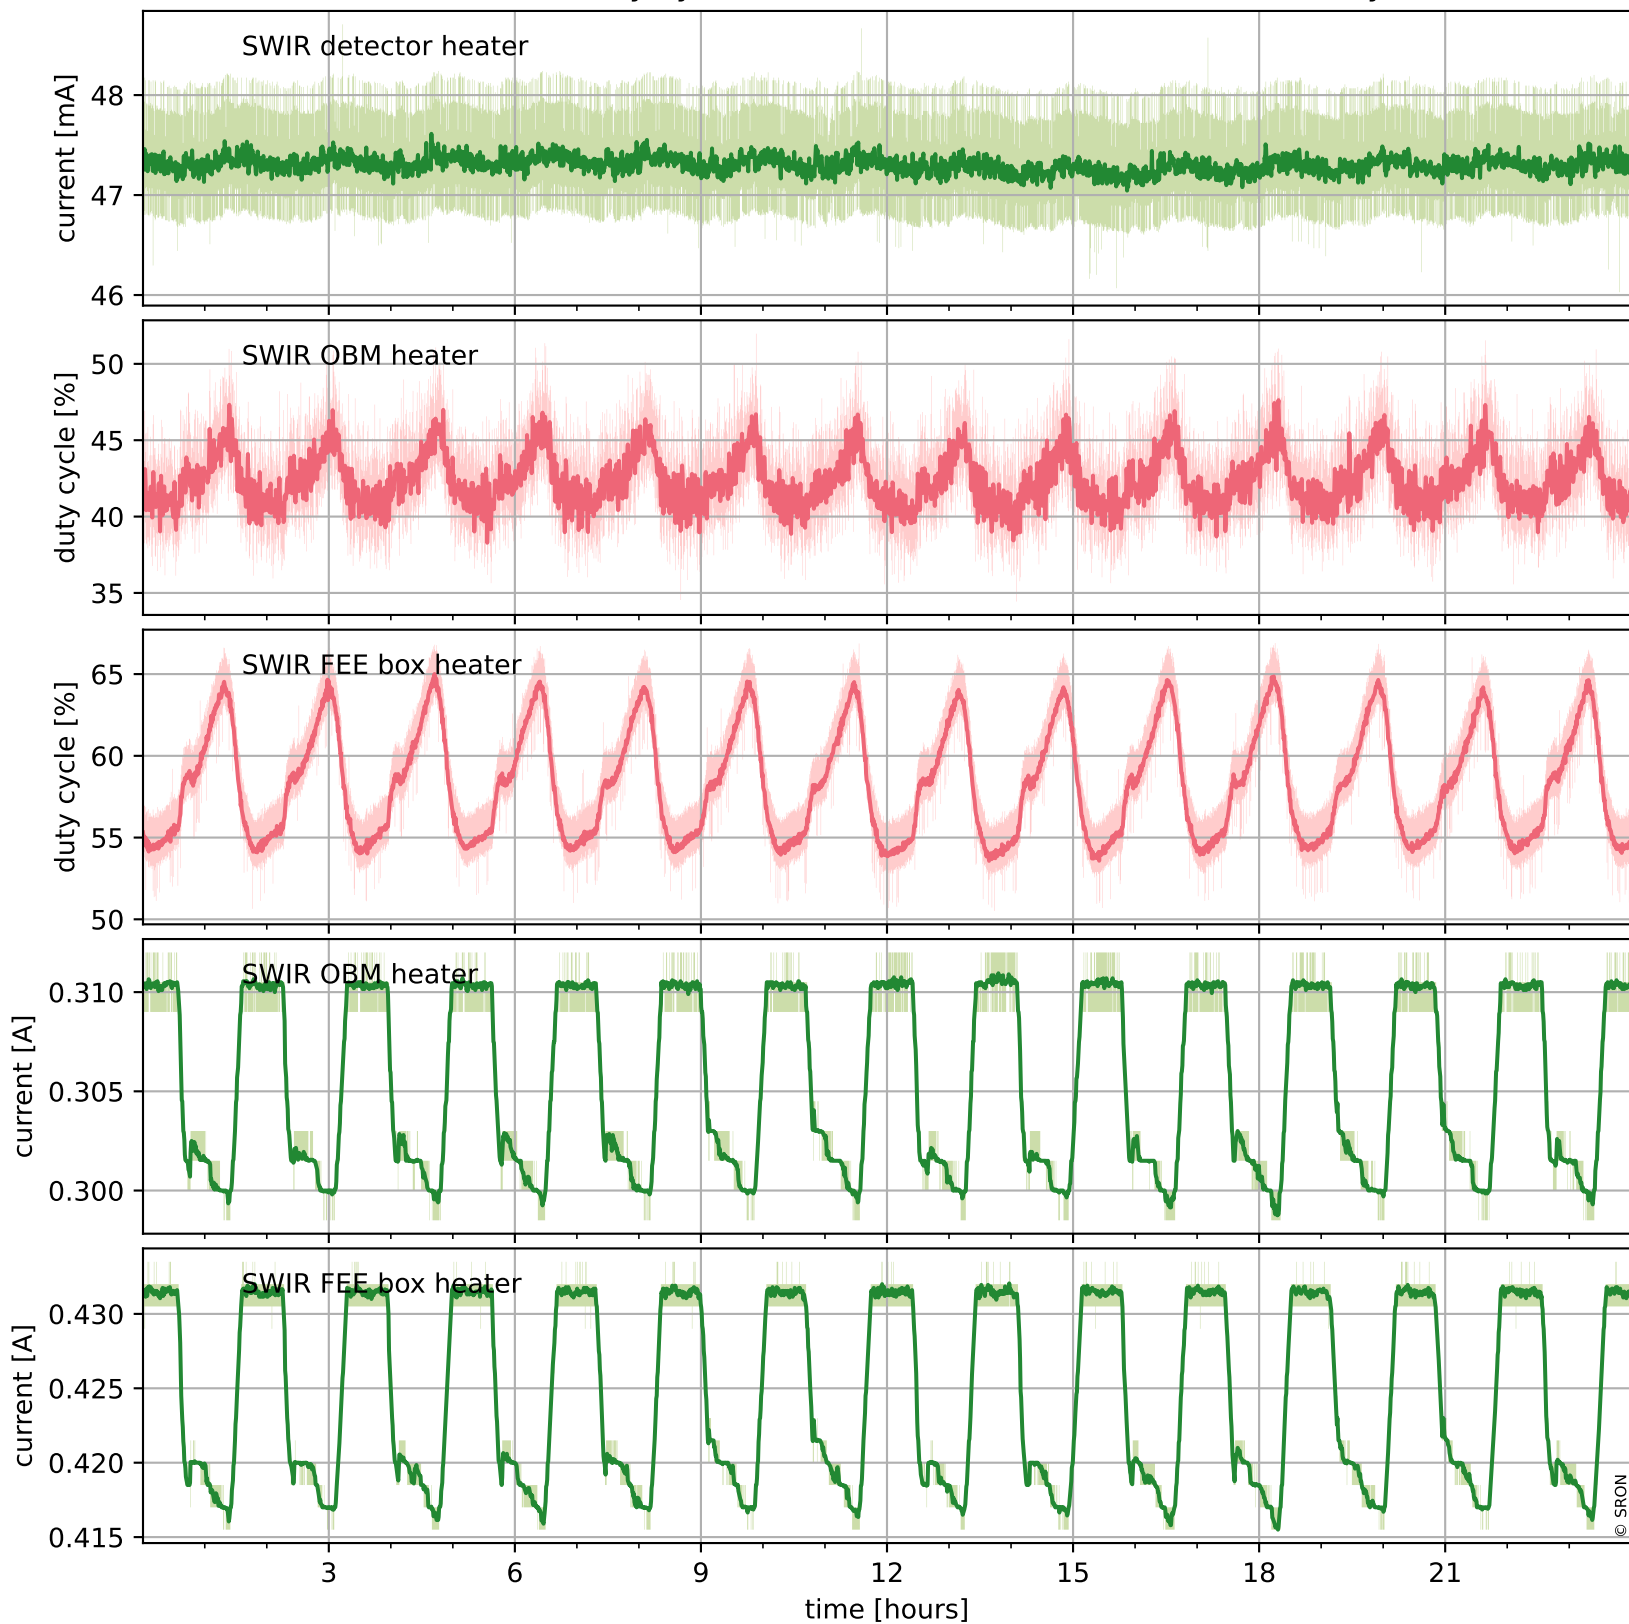

Tropomi SWIR housekeeping data

orbits : [20865, 20878]
coverage : 2021-10-23 / 2021-10-24
created : 2023-08-21T09:19:05

Current and duty cycle of 3 heaters relevant for SWIR (one day)