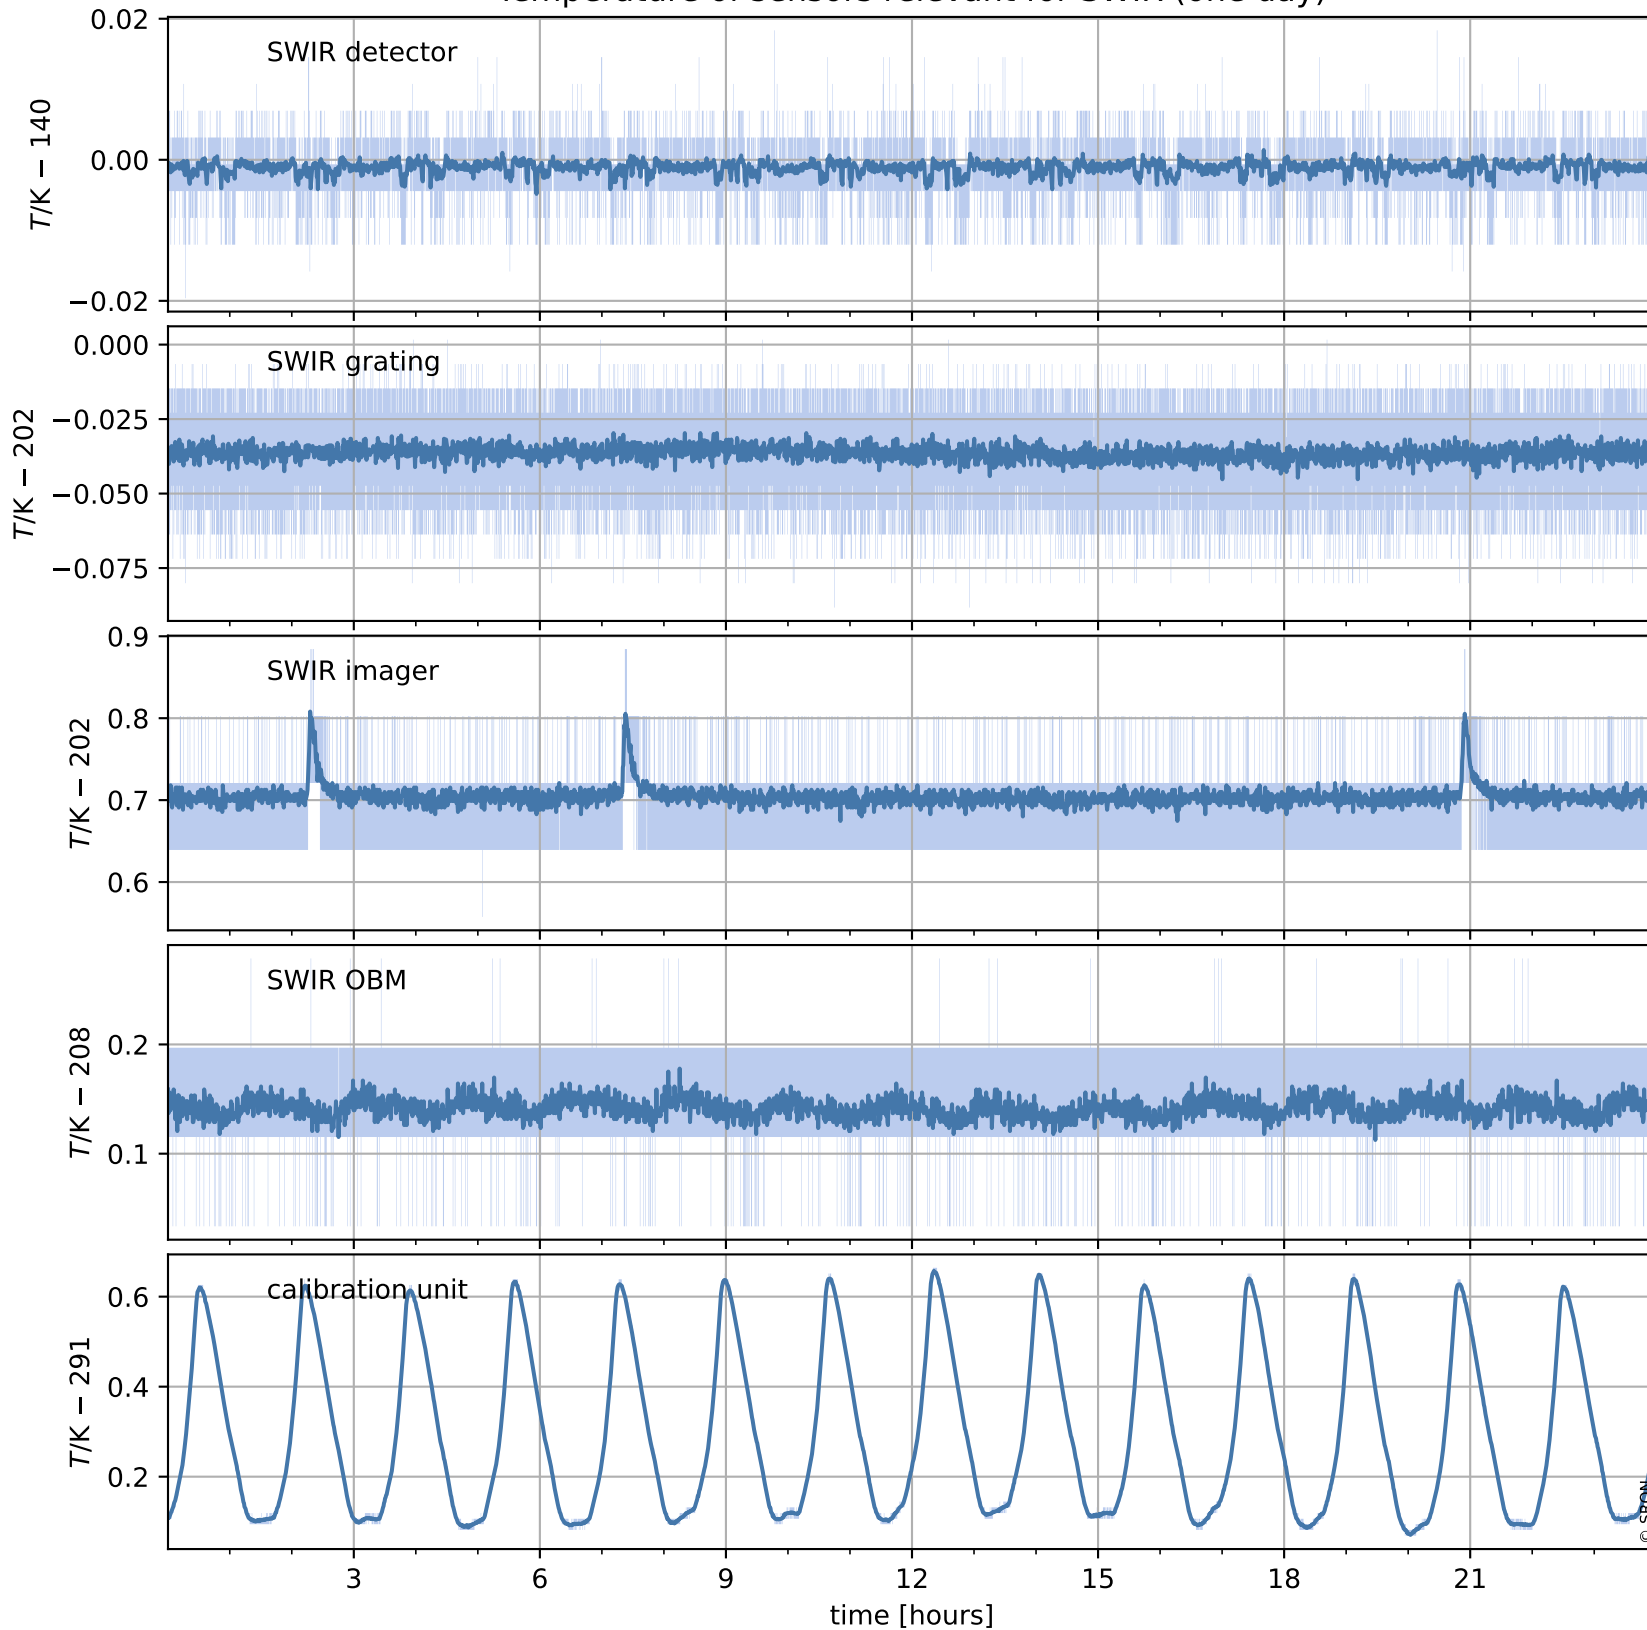

Tropomi SWIR housekeeping data

orbits : [20879, 20892]
coverage : 2021-10-24 / 2021-10-25
created : 2023-08-21T09:19:07

Temperature of sensors relevant for SWIR (one day)

Tropomi SWIR housekeeping data

orbits : [20408, 20892]
coverage : 2021-09-20 / 2021-10-25
created : 2023-08-21T09:19:07

Temperature of sensors relevant for SWIR (last month)

Tropomi SWIR housekeeping data

orbits : [20879, 20892]
coverage : 2021-10-24 / 2021-10-25
created : 2023-08-21T09:19:08

Current and duty cycle of 3 heaters relevant for SWIR (one day)

Tropomi SWIR housekeeping data

orbits : [20408, 20892]
coverage : 2021-09-20 / 2021-10-25
created : 2023-08-21T09:19:08

Current and duty cycle of 3 heaters relevant for SWIR (last month)

Tropomi SWIR housekeeping data