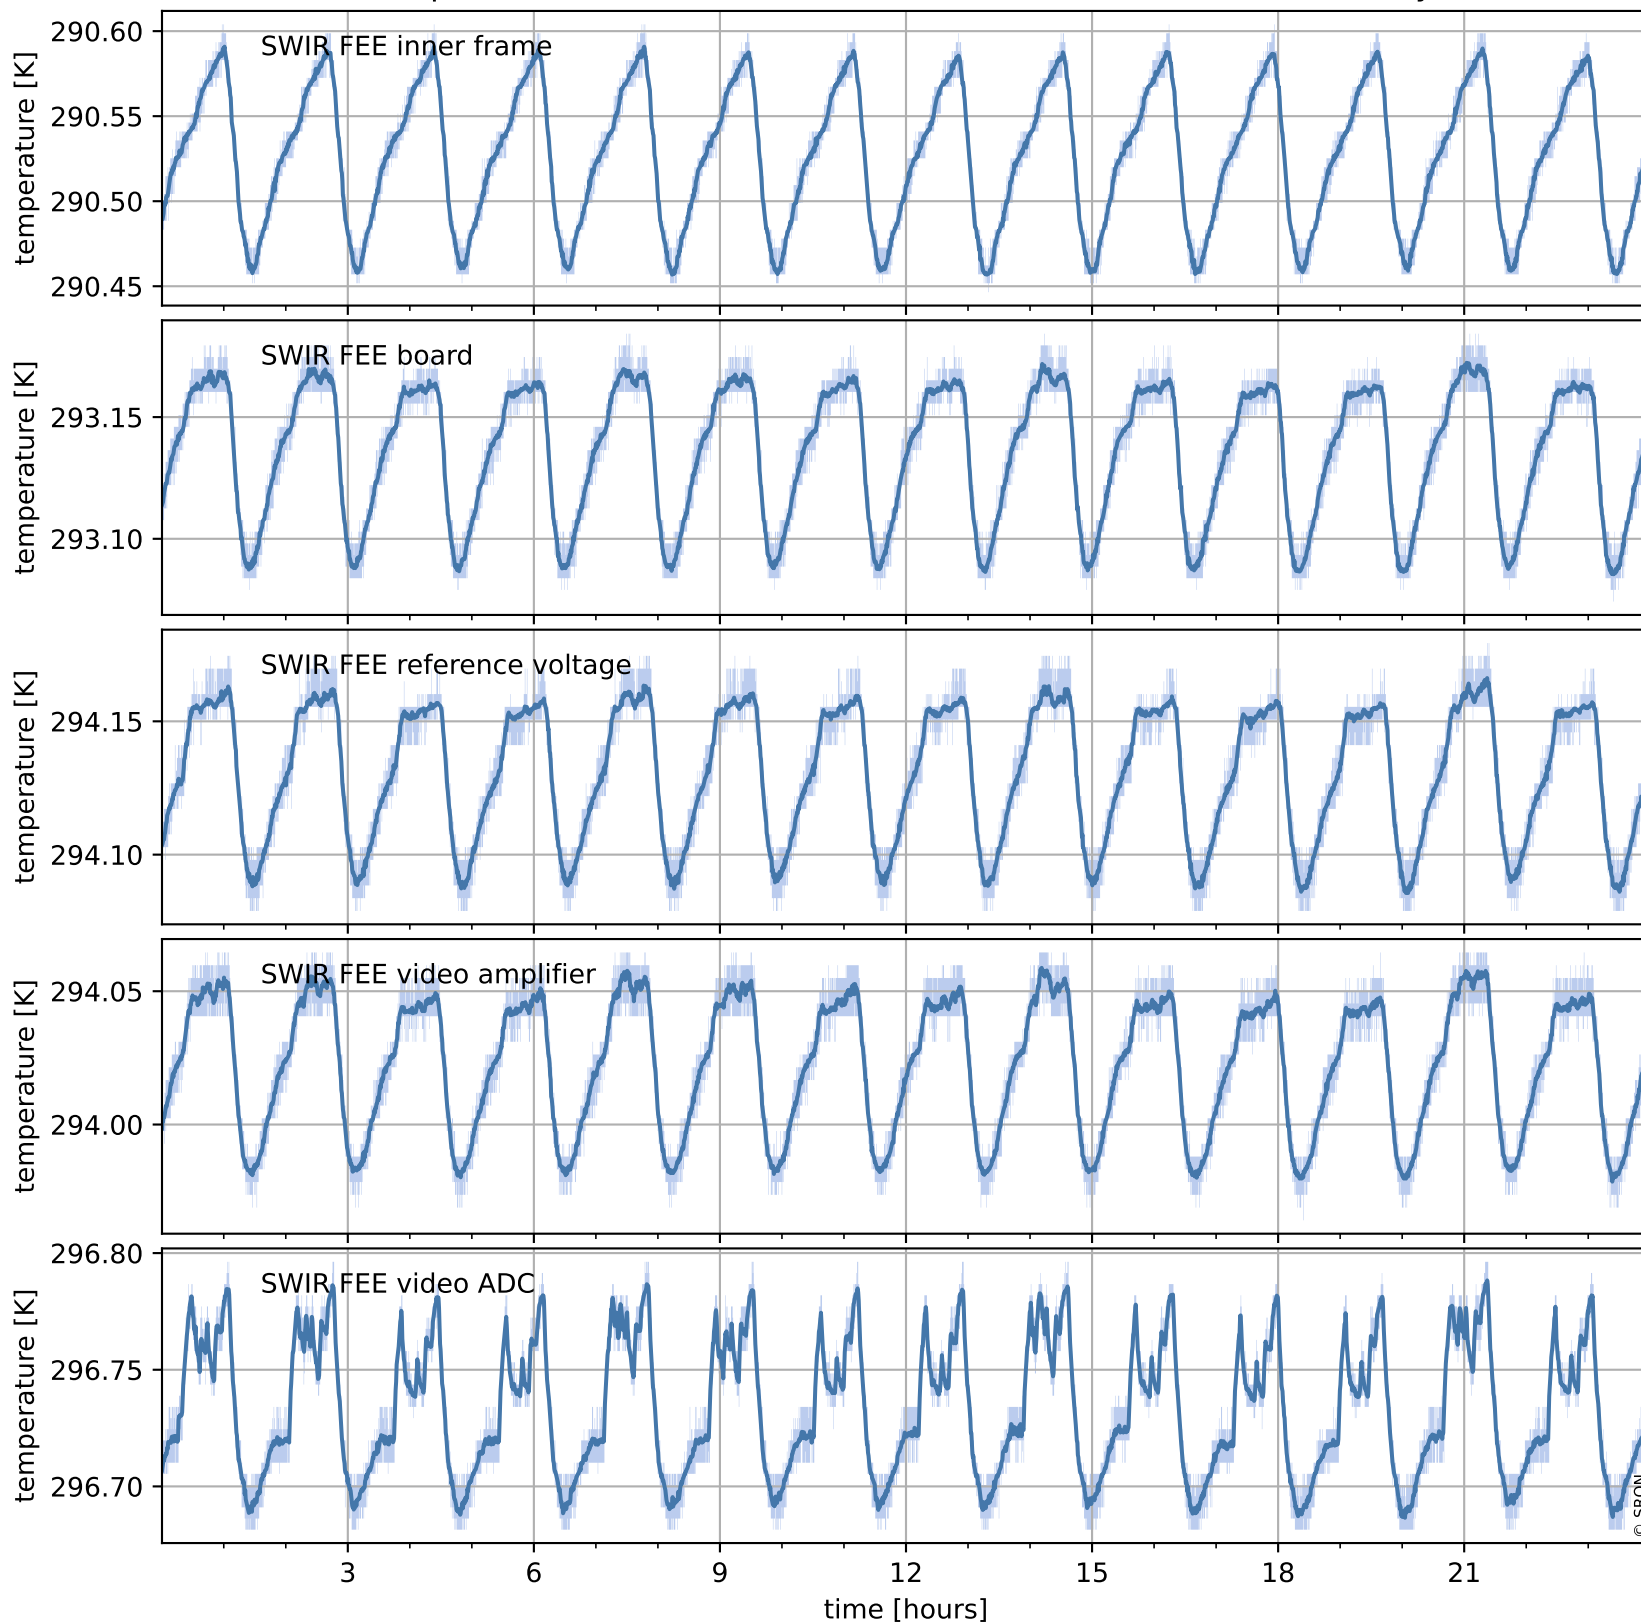

Tropomi SWIR housekeeping data

orbits : [20879, 20892]
coverage : 2021-10-24 / 2021-10-25
created : 2023-08-21T09:19:07

Temperature of sensors relevant for SWIR (one day)

Tropomi SWIR housekeeping data

orbits : [20408, 20892]
coverage : 2021-09-20 / 2021-10-25
created : 2023-08-21T09:19:07

Temperature of sensors relevant for SWIR (last month)

Tropomi SWIR housekeeping data

orbits : [20879, 20892]
coverage : 2021-10-24 / 2021-10-25
created : 2023-08-21T09:19:08

Current and duty cycle of 3 heaters relevant for SWIR (one day)

Tropomi SWIR housekeeping data

orbits : [20408, 20892]
coverage : 2021-09-20 / 2021-10-25
created : 2023-08-21T09:19:08

Current and duty cycle of 3 heaters relevant for SWIR (last month)

Tropomi SWIR housekeeping data

orbits : [20879, 20892]
coverage : 2021-10-24 / 2021-10-25
created : 2023-08-21T09:19:08

Temperature of sensors at the SWIR front-end electronics (one day)

Tropomi SWIR housekeeping data

orbits : [20408, 20892]
coverage : 2021-09-20 / 2021-10-25
created : 2023-08-21T09:19:09