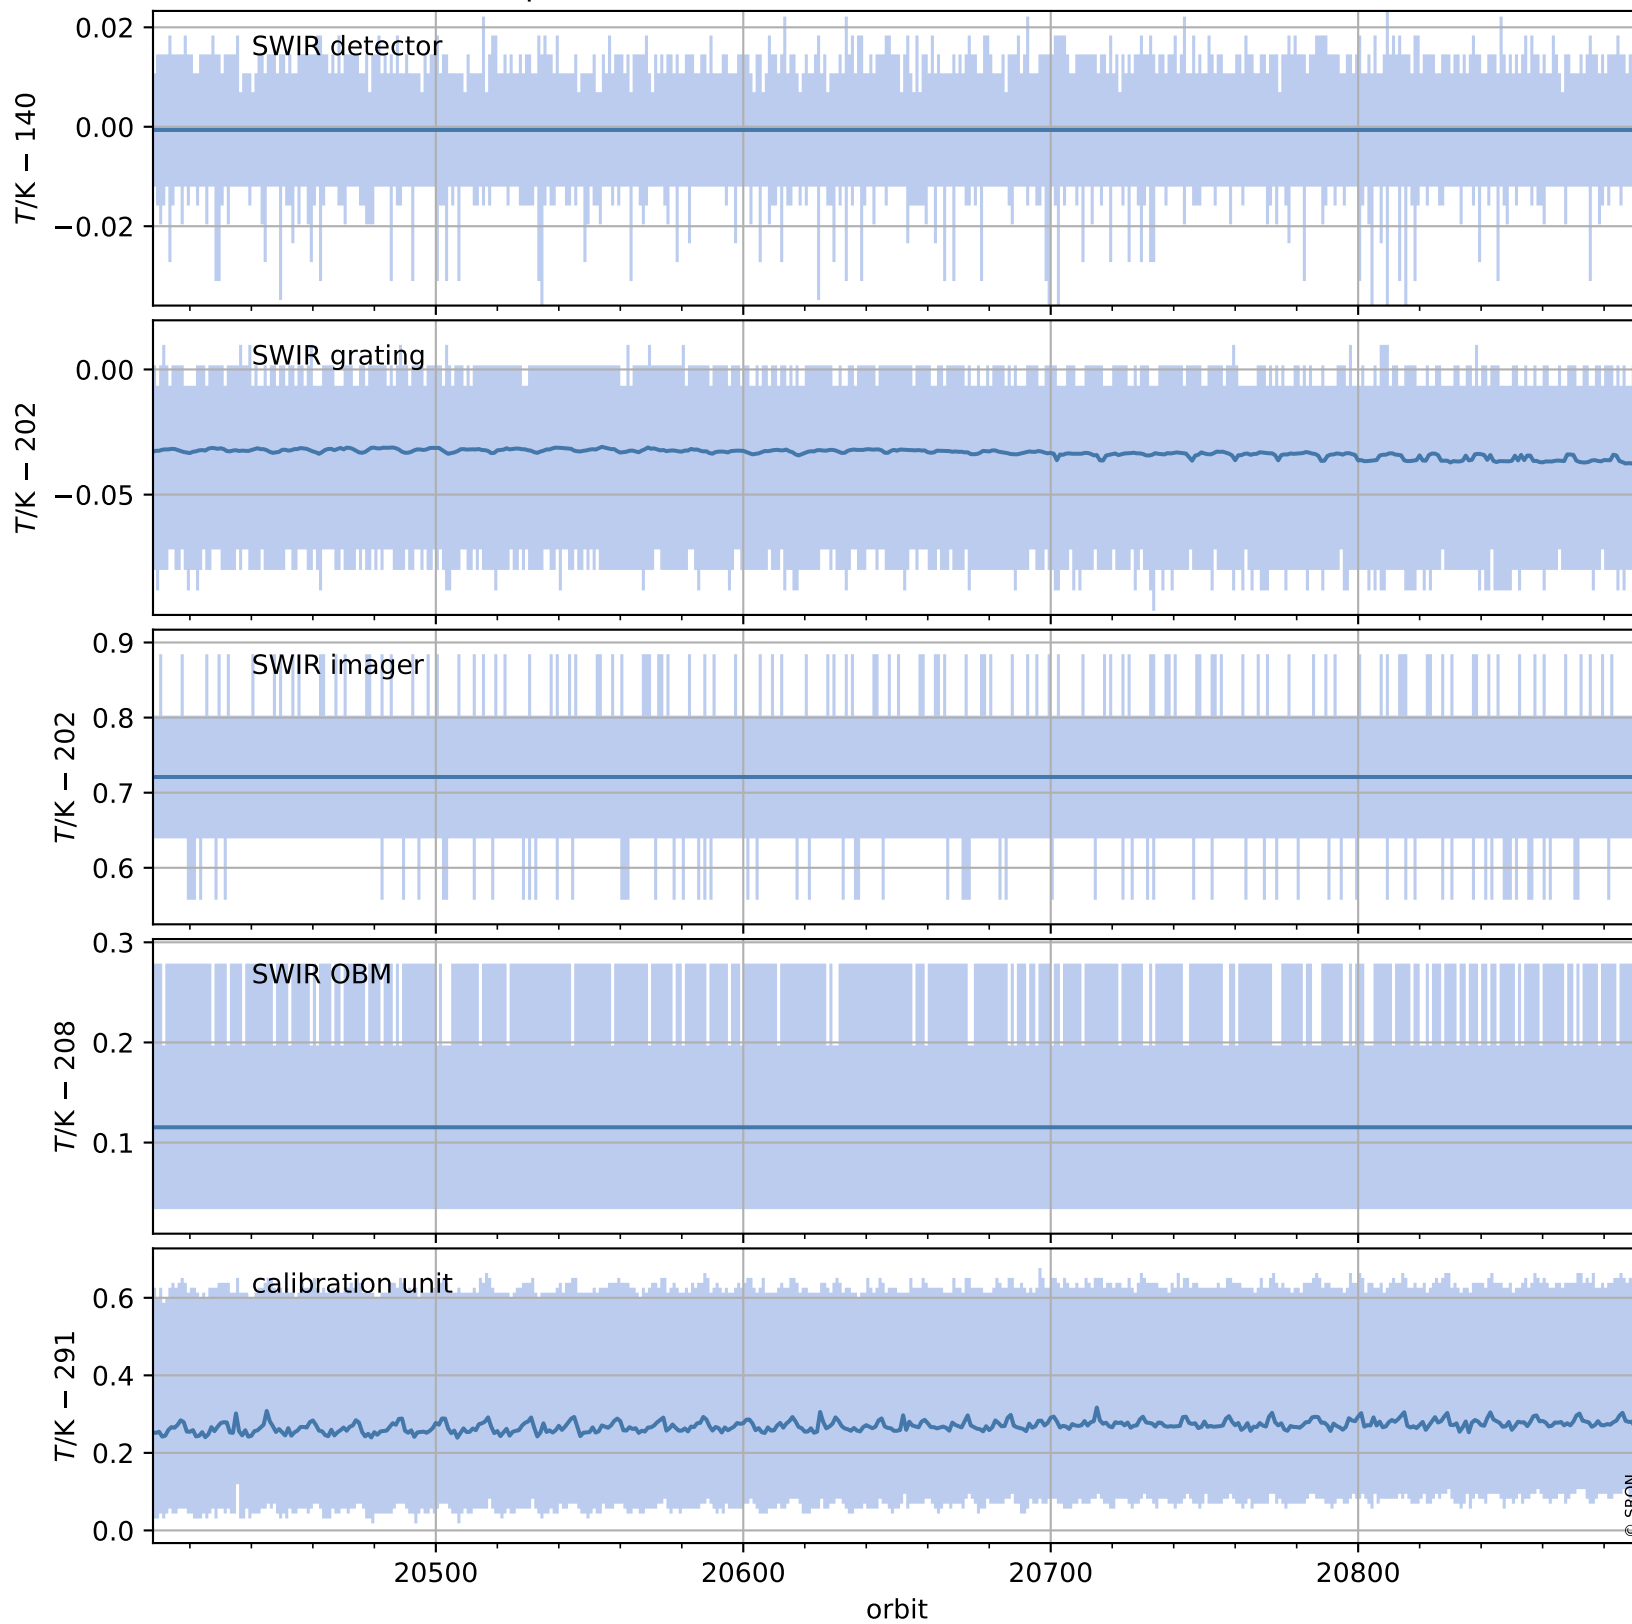

Tropomi SWIR housekeeping data

orbits : [20879, 20892]
coverage : 2021-10-24 / 2021-10-25
created : 2023-08-21T09:19:07

Temperature of sensors relevant for SWIR (one day)

Tropomi SWIR housekeeping data

orbits : [20408, 20892]
coverage : 2021-09-20 / 2021-10-25
created : 2023-08-21T09:19:07

Temperature of sensors relevant for SWIR (last month)

Tropomi SWIR housekeeping data

orbits : [20879, 20892]
coverage : 2021-10-24 / 2021-10-25
created : 2023-08-21T09:19:08

Current and duty cycle of 3 heaters relevant for SWIR (one day)

Tropomi SWIR housekeeping data

orbits : [20408, 20892]
coverage : 2021-09-20 / 2021-10-25
created : 2023-08-21T09:19:08

Current and duty cycle of 3 heaters relevant for SWIR (last month)

Tropomi SWIR housekeeping data

orbits : [20879, 20892]
coverage : 2021-10-24 / 2021-10-25
created : 2023-08-21T09:19:08

Temperature of sensors at the SWIR front-end electronics (one day)

Tropomi SWIR housekeeping data

orbits : [20408, 20892]
coverage : 2021-09-20 / 2021-10-25
created : 2023-08-21T09:19:09