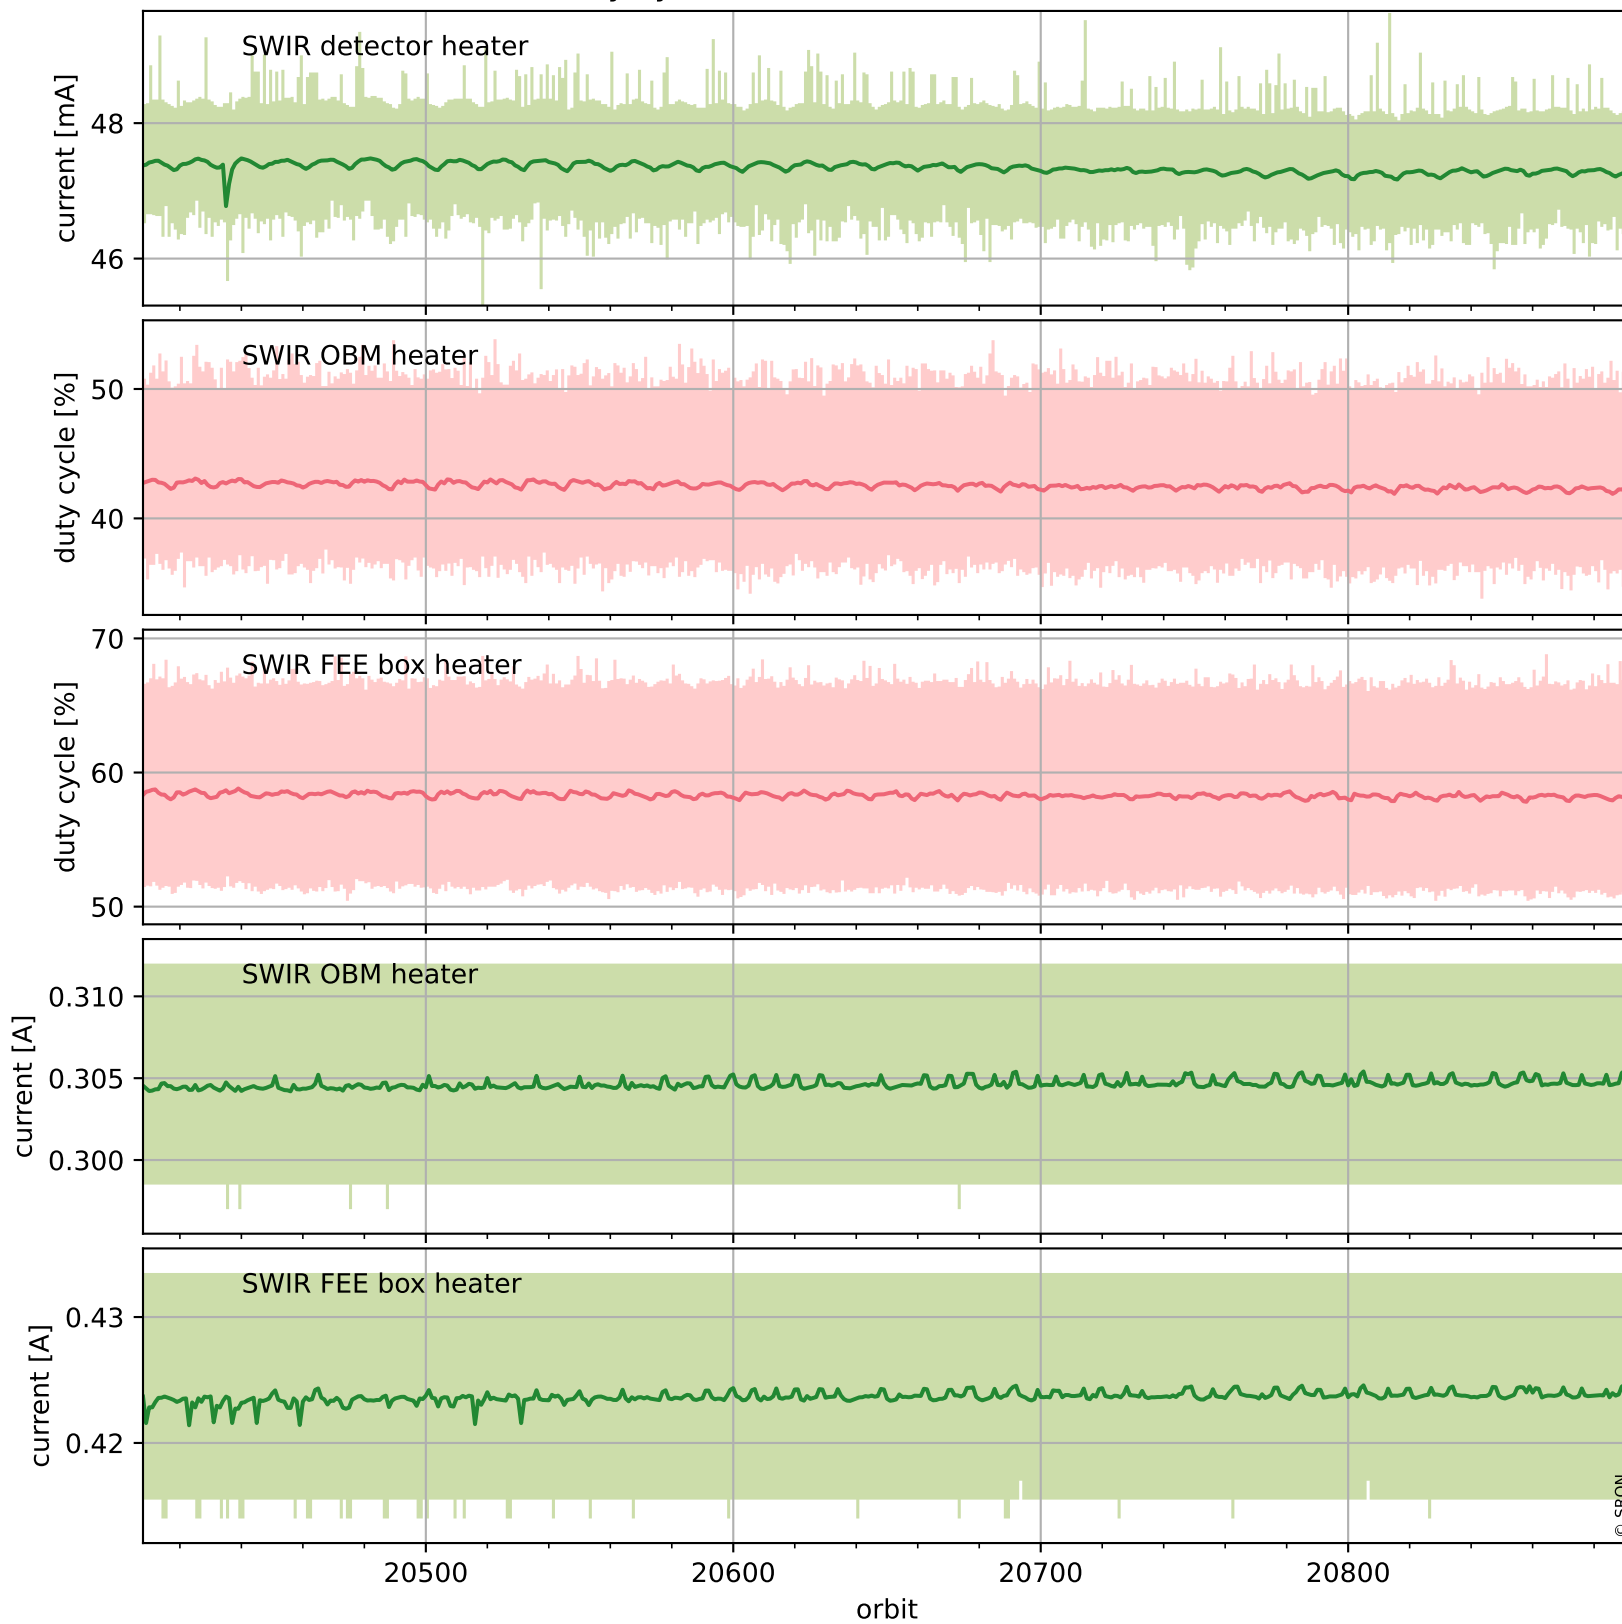

Tropomi SWIR housekeeping data

orbits : [20879, 20892]
coverage : 2021-10-24 / 2021-10-25
created : 2023-08-21T09:19:07

Temperature of sensors relevant for SWIR (one day)

Tropomi SWIR housekeeping data

orbits : [20408, 20892]
coverage : 2021-09-20 / 2021-10-25
created : 2023-08-21T09:19:07

Temperature of sensors relevant for SWIR (last month)

Tropomi SWIR housekeeping data

orbits : [20879, 20892]
coverage : 2021-10-24 / 2021-10-25
created : 2023-08-21T09:19:08

Current and duty cycle of 3 heaters relevant for SWIR (one day)

Tropomi SWIR housekeeping data

orbits : [20408, 20892]
coverage : 2021-09-20 / 2021-10-25
created : 2023-08-21T09:19:08

Current and duty cycle of 3 heaters relevant for SWIR (last month)

Tropomi SWIR housekeeping data

orbits : [20879, 20892]
coverage : 2021-10-24 / 2021-10-25
created : 2023-08-21T09:19:08

Temperature of sensors at the SWIR front-end electronics (one day)

Tropomi SWIR housekeeping data

orbits : [20408, 20892]
coverage : 2021-09-20 / 2021-10-25
created : 2023-08-21T09:19:09