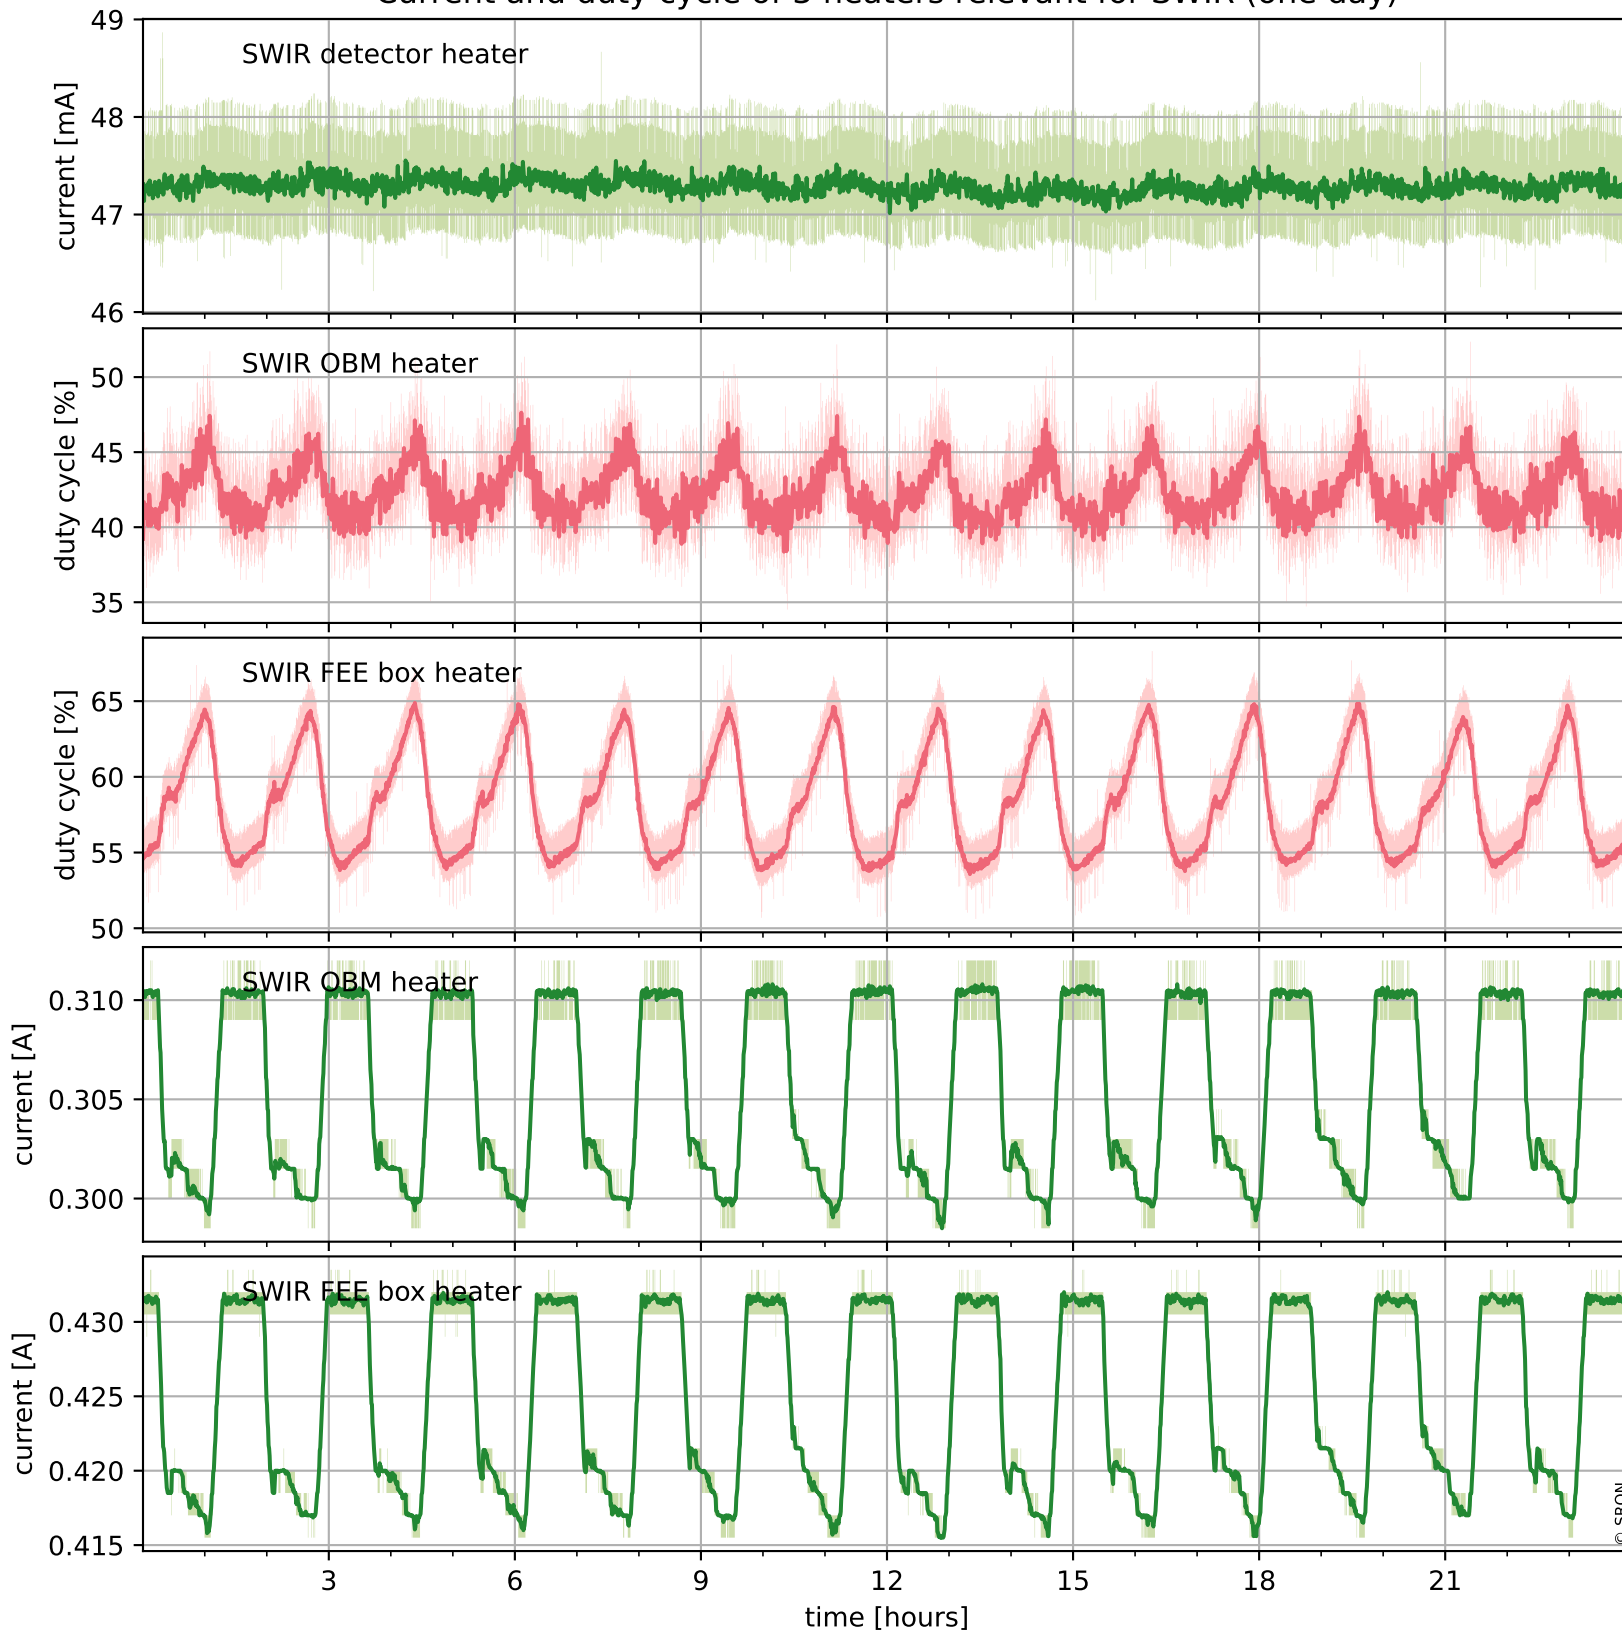

Tropomi SWIR housekeeping data

orbits : [20879, 20892]
coverage : 2021-10-24 / 2021-10-25
created : 2023-08-21T09:19:07

Temperature of sensors relevant for SWIR (one day)

Tropomi SWIR housekeeping data

orbits : [20408, 20892]
coverage : 2021-09-20 / 2021-10-25
created : 2023-08-21T09:19:07

Temperature of sensors relevant for SWIR (last month)

Tropomi SWIR housekeeping data

orbits : [20879, 20892]
coverage : 2021-10-24 / 2021-10-25
created : 2023-08-21T09:19:08

Current and duty cycle of 3 heaters relevant for SWIR (one day)

Tropomi SWIR housekeeping data

orbits : [20408, 20892]
coverage : 2021-09-20 / 2021-10-25
created : 2023-08-21T09:19:08

Current and duty cycle of 3 heaters relevant for SWIR (last month)

Tropomi SWIR housekeeping data

orbits : [20879, 20892]
coverage : 2021-10-24 / 2021-10-25
created : 2023-08-21T09:19:08

Temperature of sensors at the SWIR front-end electronics (one day)

Tropomi SWIR housekeeping data

orbits : [20408, 20892]
coverage : 2021-09-20 / 2021-10-25
created : 2023-08-21T09:19:09