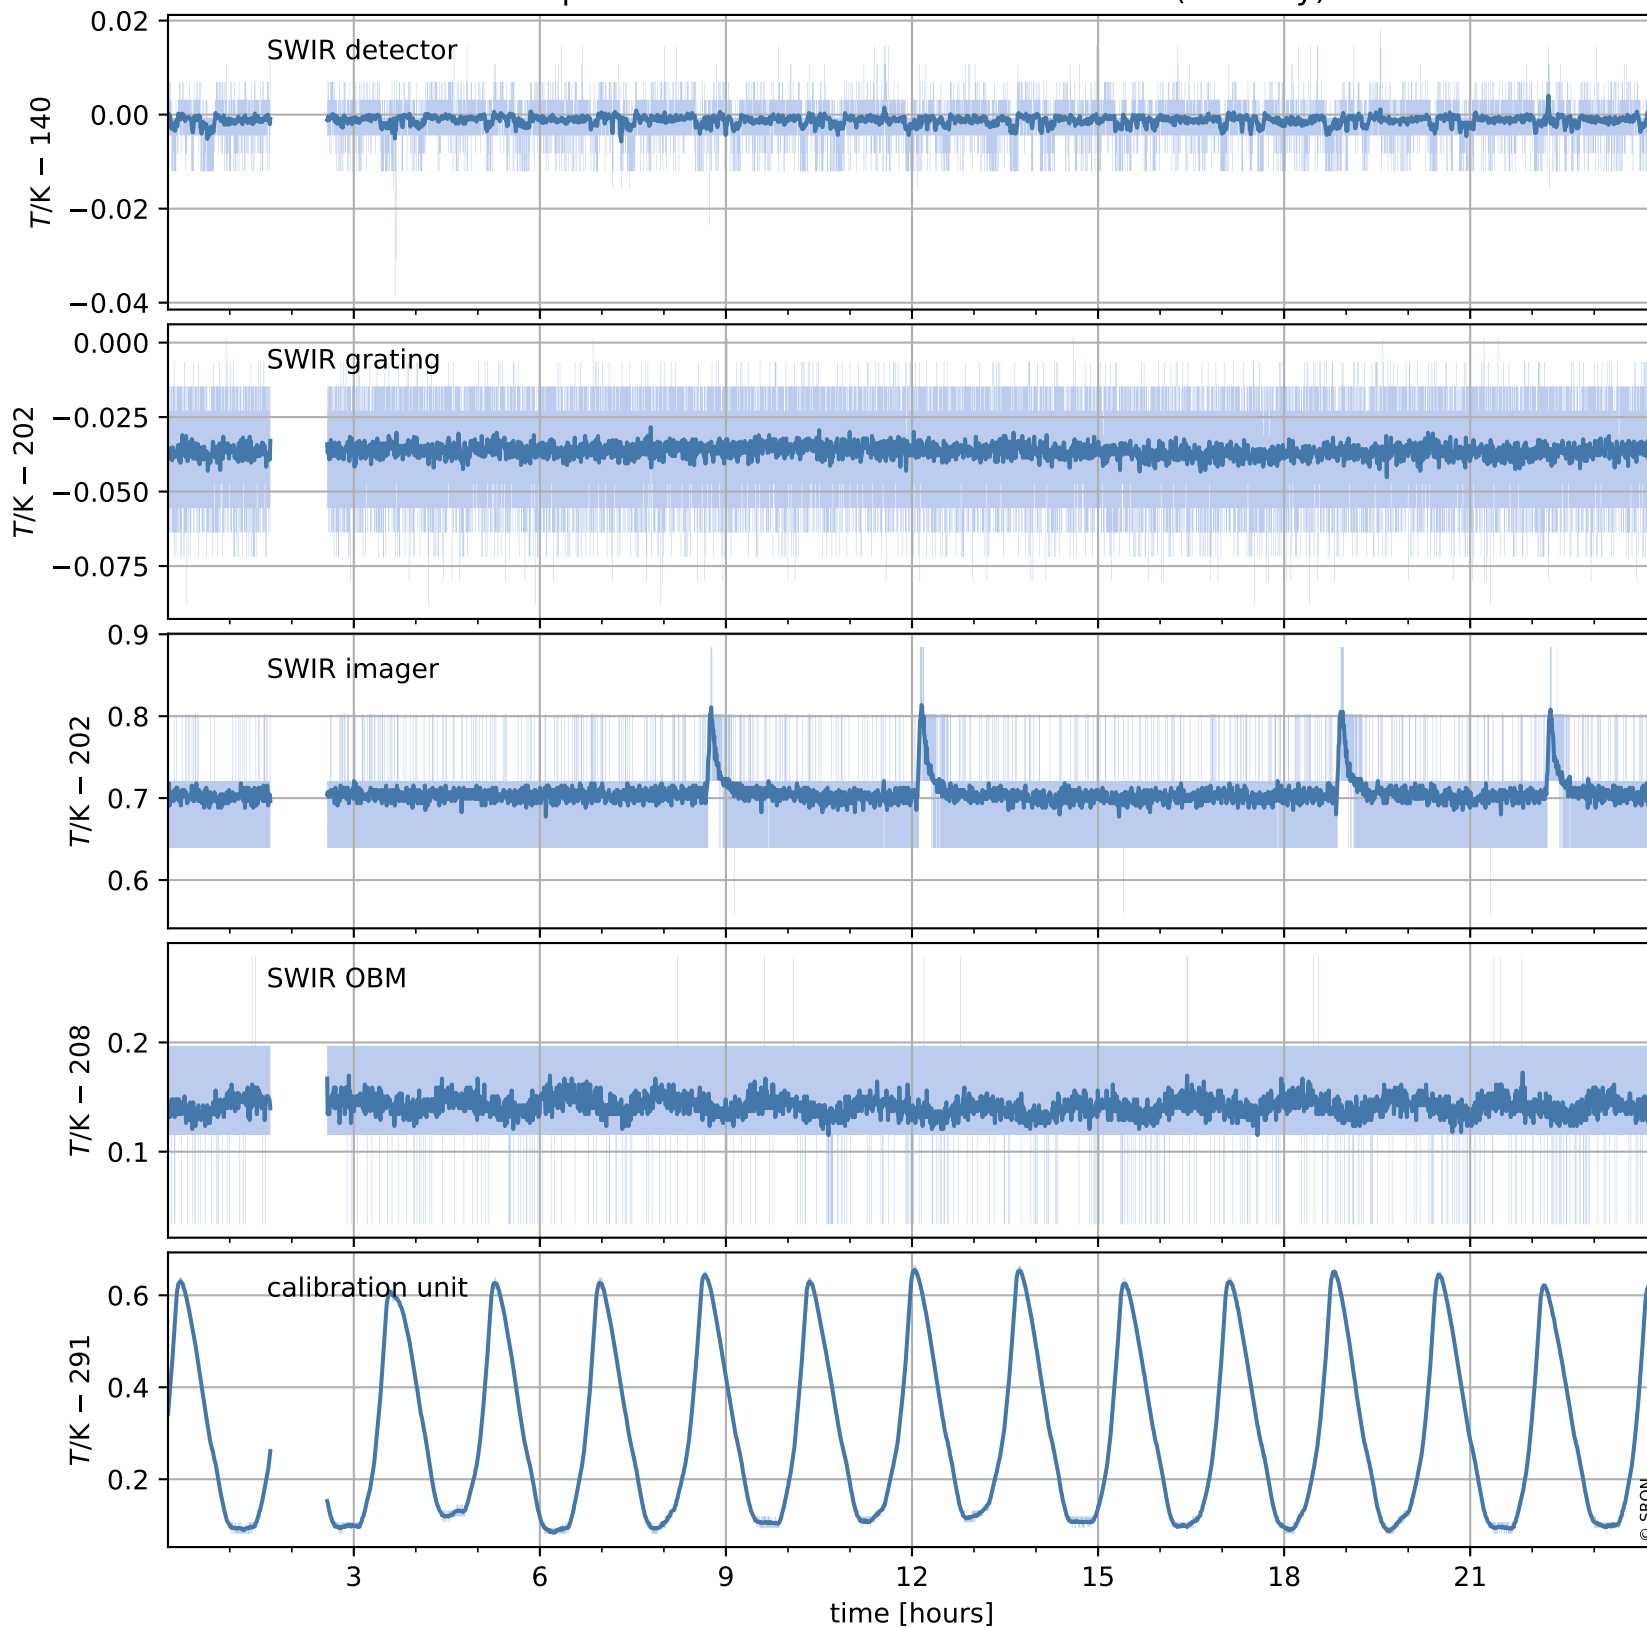

Tropomi SWIR housekeeping data

orbits : [20893, 20906]
coverage : 2021-10-25 / 2021-10-26
created : 2023-08-21T09:19:09

Temperature of sensors relevant for SWIR (one day)

Tropomi SWIR housekeeping data

orbits : [20422, 20906]
coverage : 2021-09-21 / 2021-10-26
created : 2023-08-21T09:19:10

Temperature of sensors relevant for SWIR (last month)

Tropomi SWIR housekeeping data

orbits : [20893, 20906]
coverage : 2021-10-25 / 2021-10-26
created : 2023-08-21T09:19:10

Current and duty cycle of 3 heaters relevant for SWIR (one day)

Tropomi SWIR housekeeping data

orbits : [20422, 20906]
coverage : 2021-09-21 / 2021-10-26
created : 2023-08-21T09:19:10

Current and duty cycle of 3 heaters relevant for SWIR (last month)

Tropomi SWIR housekeeping data