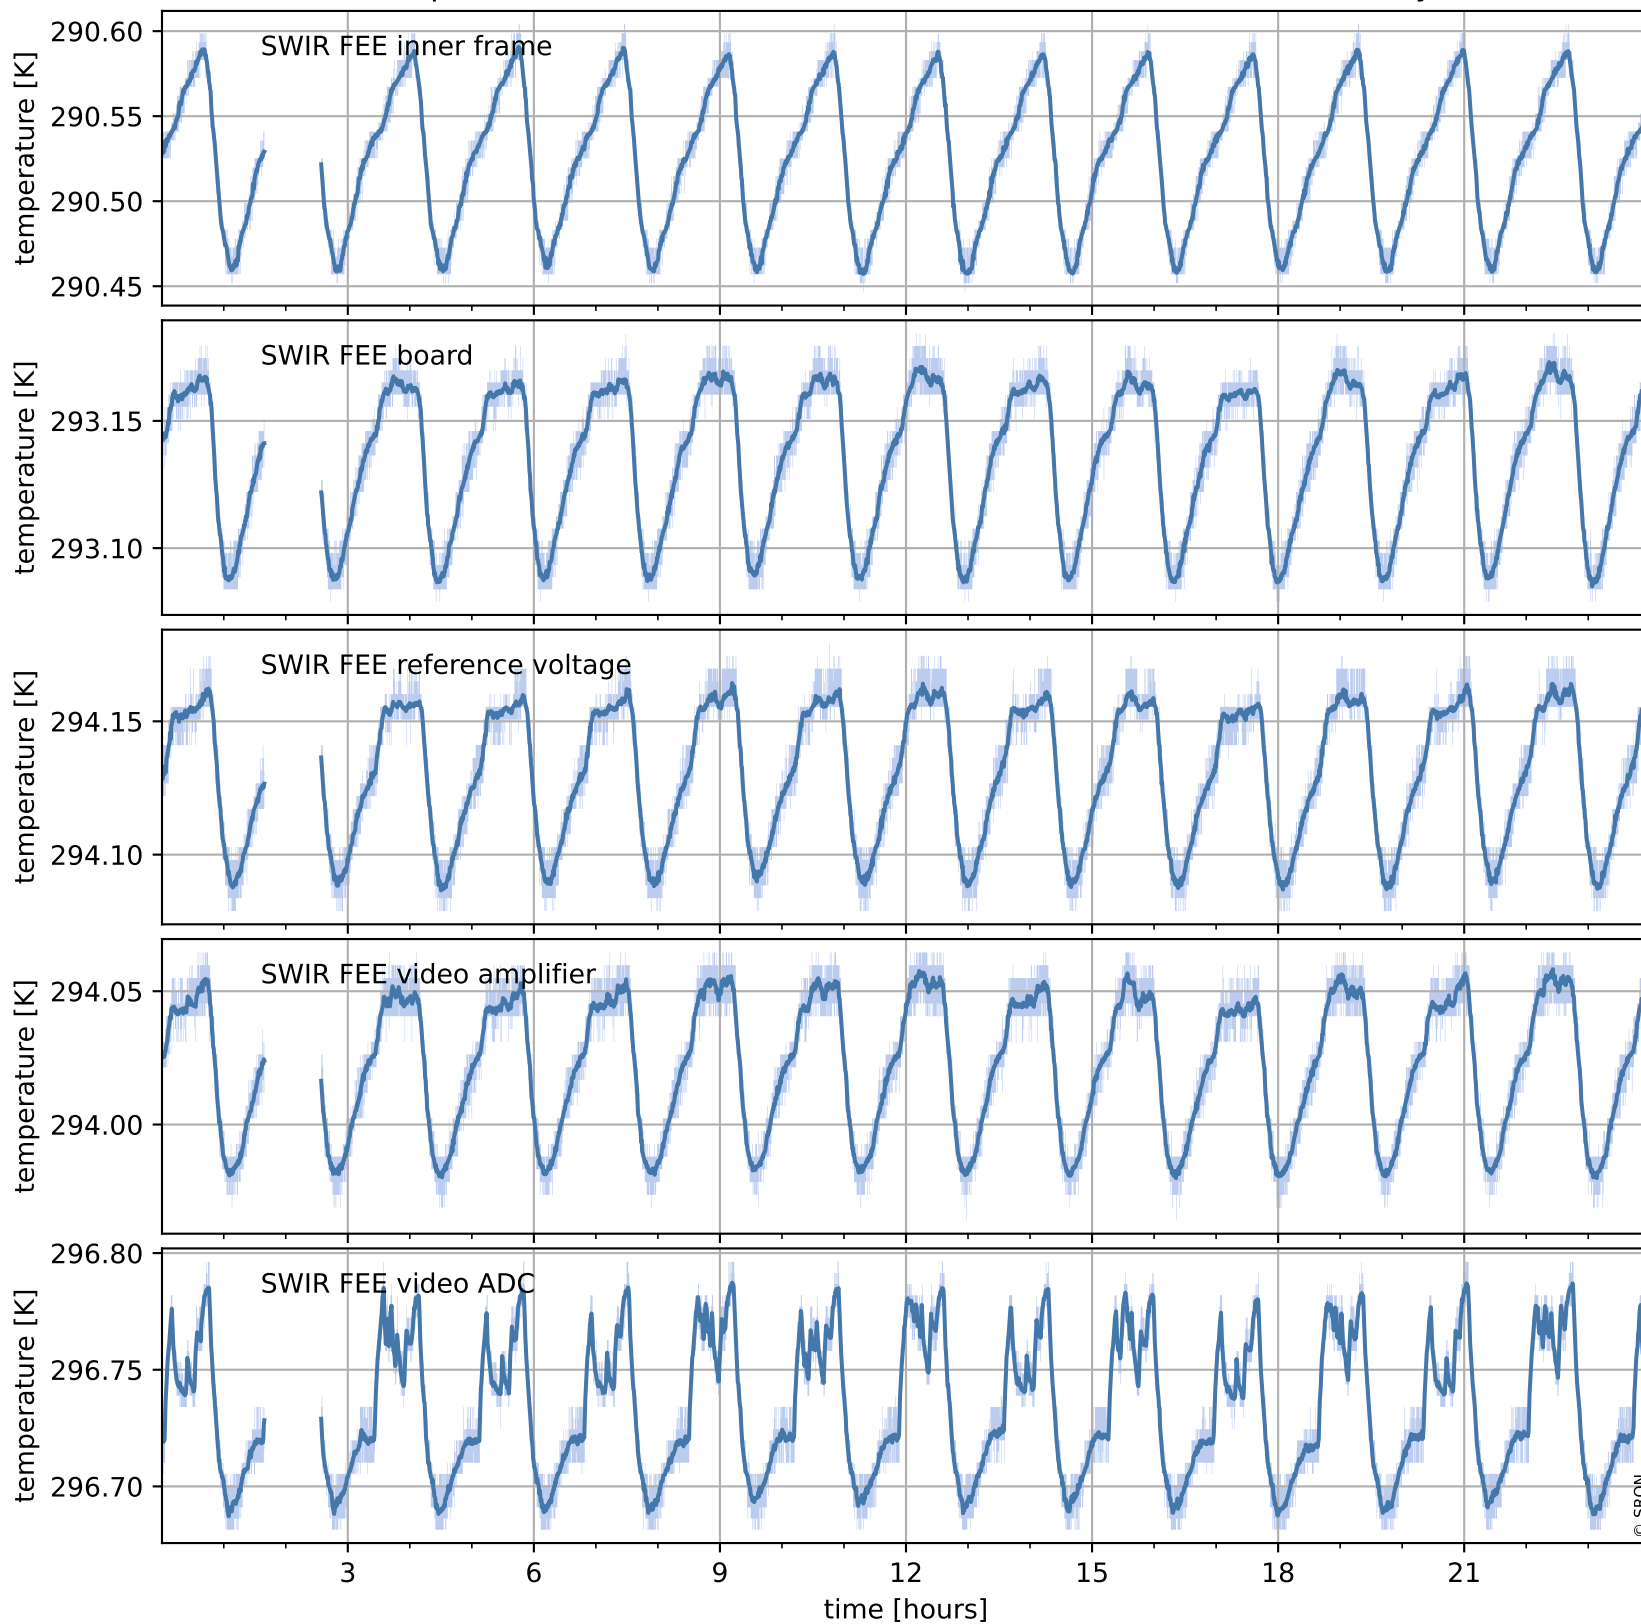

Tropomi SWIR housekeeping data

orbits : [20893, 20906]
coverage : 2021-10-25 / 2021-10-26
created : 2023-08-21T09:19:09

Temperature of sensors relevant for SWIR (one day)

Tropomi SWIR housekeeping data

orbits : [20422, 20906]
coverage : 2021-09-21 / 2021-10-26
created : 2023-08-21T09:19:10

Temperature of sensors relevant for SWIR (last month)

Tropomi SWIR housekeeping data

orbits : [20893, 20906]
coverage : 2021-10-25 / 2021-10-26
created : 2023-08-21T09:19:10

Current and duty cycle of 3 heaters relevant for SWIR (one day)

Tropomi SWIR housekeeping data

orbits : [20422, 20906]
coverage : 2021-09-21 / 2021-10-26
created : 2023-08-21T09:19:10

Current and duty cycle of 3 heaters relevant for SWIR (last month)

Tropomi SWIR housekeeping data

orbits : [20893, 20906]
coverage : 2021-10-25 / 2021-10-26
created : 2023-08-21T09:19:11

Temperature of sensors at the SWIR front-end electronics (one day)

Tropomi SWIR housekeeping data

orbits : [20422, 20906]
coverage : 2021-09-21 / 2021-10-26
created : 2023-08-21T09:19:11