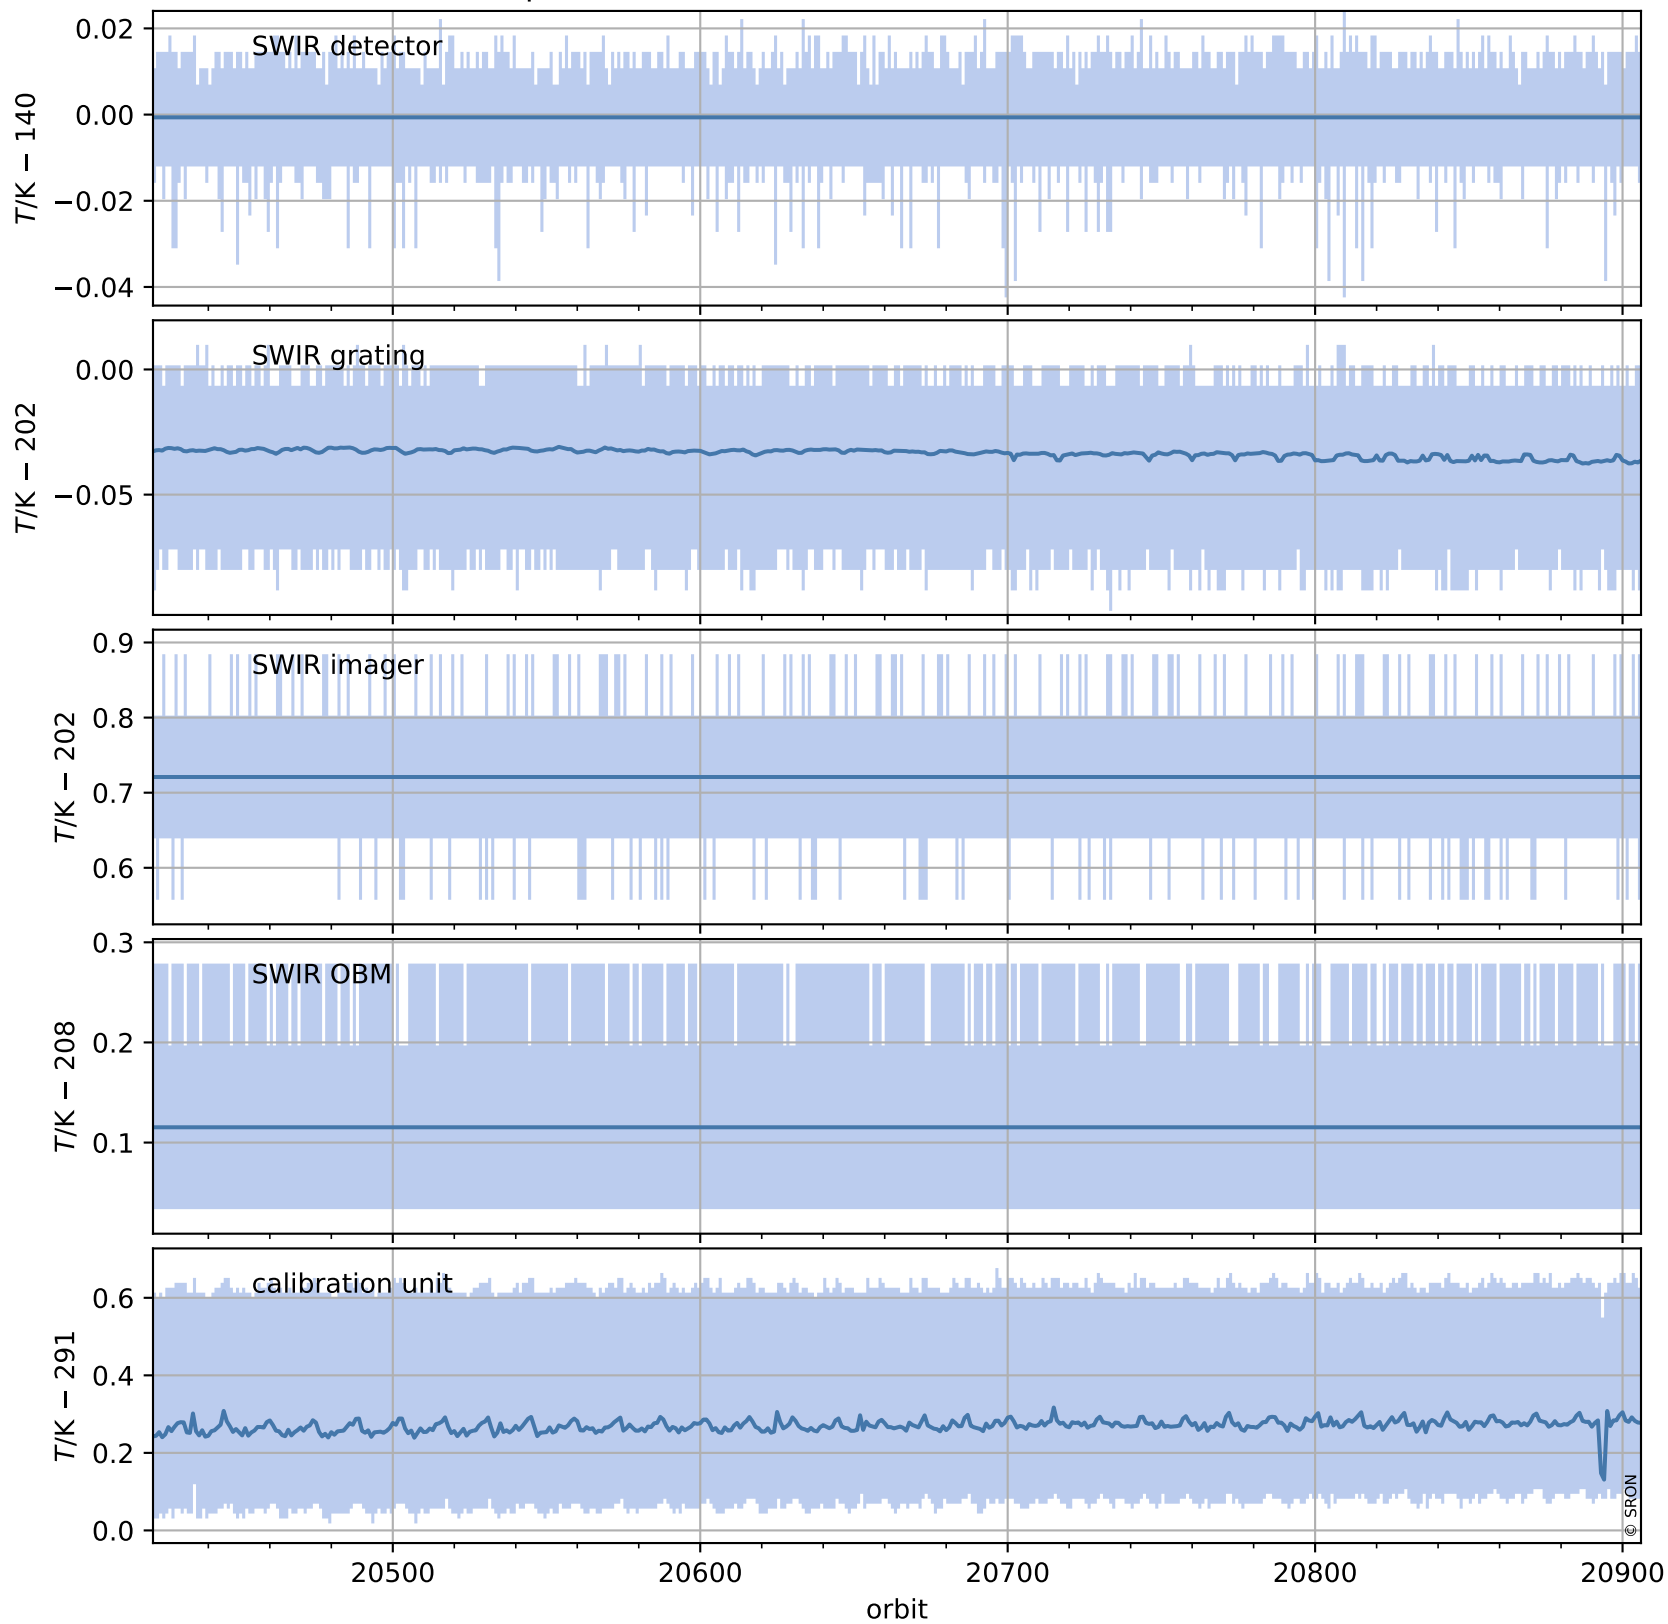

Tropomi SWIR housekeeping data

orbits : [20893, 20906]
coverage : 2021-10-25 / 2021-10-26
created : 2023-08-21T09:19:09

Temperature of sensors relevant for SWIR (one day)

Tropomi SWIR housekeeping data

orbits : [20422, 20906]
coverage : 2021-09-21 / 2021-10-26
created : 2023-08-21T09:19:10

Temperature of sensors relevant for SWIR (last month)

Tropomi SWIR housekeeping data

orbits : [20893, 20906]
coverage : 2021-10-25 / 2021-10-26
created : 2023-08-21T09:19:10

Current and duty cycle of 3 heaters relevant for SWIR (one day)

Tropomi SWIR housekeeping data

orbits : [20422, 20906]
coverage : 2021-09-21 / 2021-10-26
created : 2023-08-21T09:19:10

Current and duty cycle of 3 heaters relevant for SWIR (last month)

Tropomi SWIR housekeeping data

orbits : [20893, 20906]
coverage : 2021-10-25 / 2021-10-26
created : 2023-08-21T09:19:11

Temperature of sensors at the SWIR front-end electronics (one day)

Tropomi SWIR housekeeping data

orbits : [20422, 20906]
coverage : 2021-09-21 / 2021-10-26
created : 2023-08-21T09:19:11