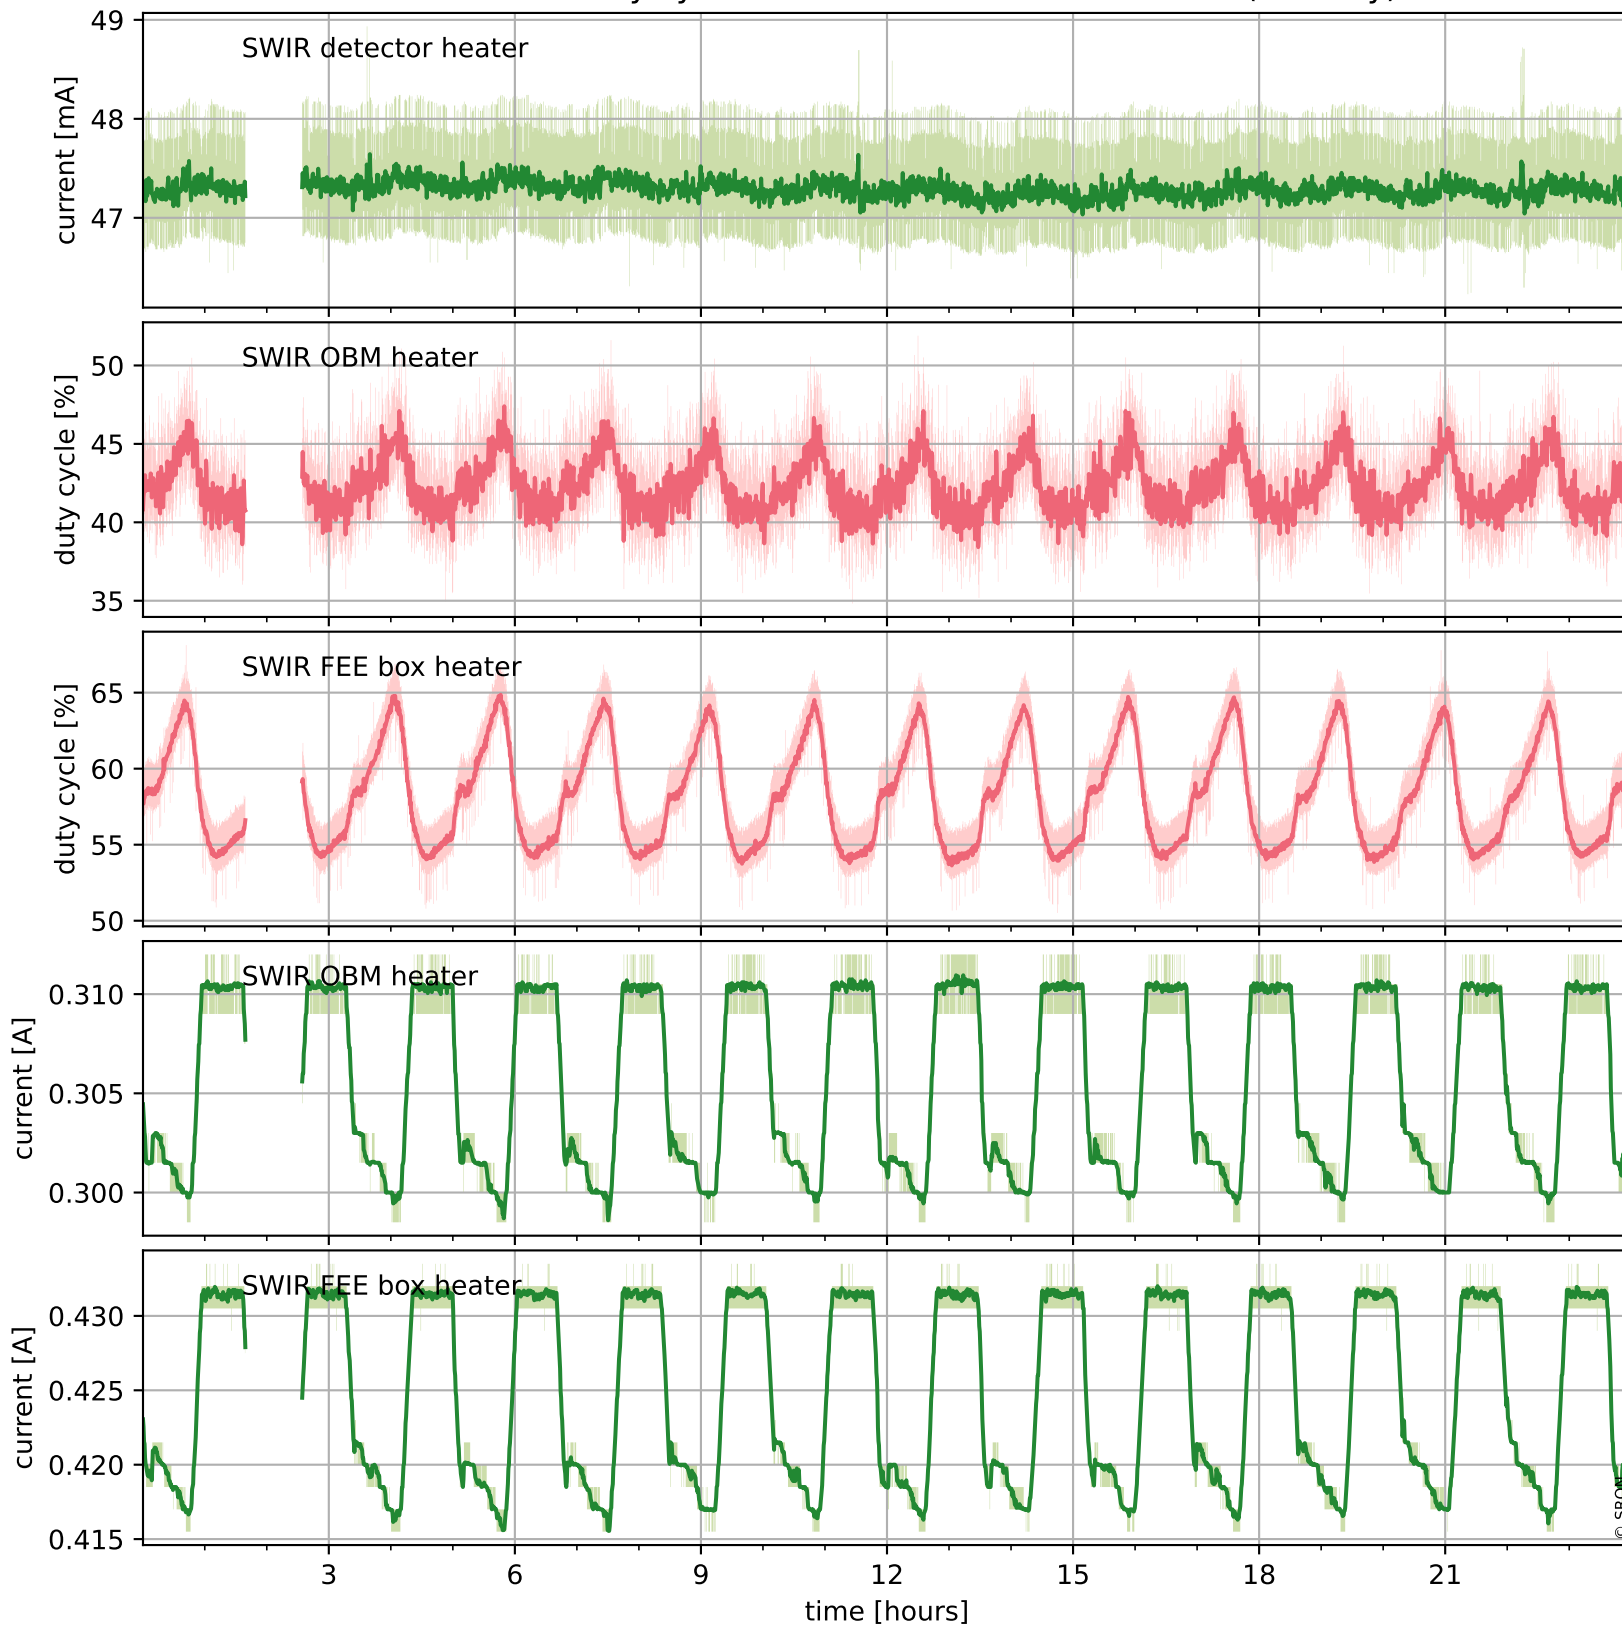

Tropomi SWIR housekeeping data

orbits : [20893, 20906]
coverage : 2021-10-25 / 2021-10-26
created : 2023-08-21T09:19:09

Temperature of sensors relevant for SWIR (one day)

Tropomi SWIR housekeeping data

orbits : [20422, 20906]
coverage : 2021-09-21 / 2021-10-26
created : 2023-08-21T09:19:10

Temperature of sensors relevant for SWIR (last month)

Tropomi SWIR housekeeping data

orbits : [20893, 20906]
coverage : 2021-10-25 / 2021-10-26
created : 2023-08-21T09:19:10

Current and duty cycle of 3 heaters relevant for SWIR (one day)

Tropomi SWIR housekeeping data

orbits : [20422, 20906]
coverage : 2021-09-21 / 2021-10-26
created : 2023-08-21T09:19:10

Current and duty cycle of 3 heaters relevant for SWIR (last month)

Tropomi SWIR housekeeping data

orbits : [20893, 20906]
coverage : 2021-10-25 / 2021-10-26
created : 2023-08-21T09:19:11

Temperature of sensors at the SWIR front-end electronics (one day)

Tropomi SWIR housekeeping data

orbits : [20422, 20906]
coverage : 2021-09-21 / 2021-10-26
created : 2023-08-21T09:19:11