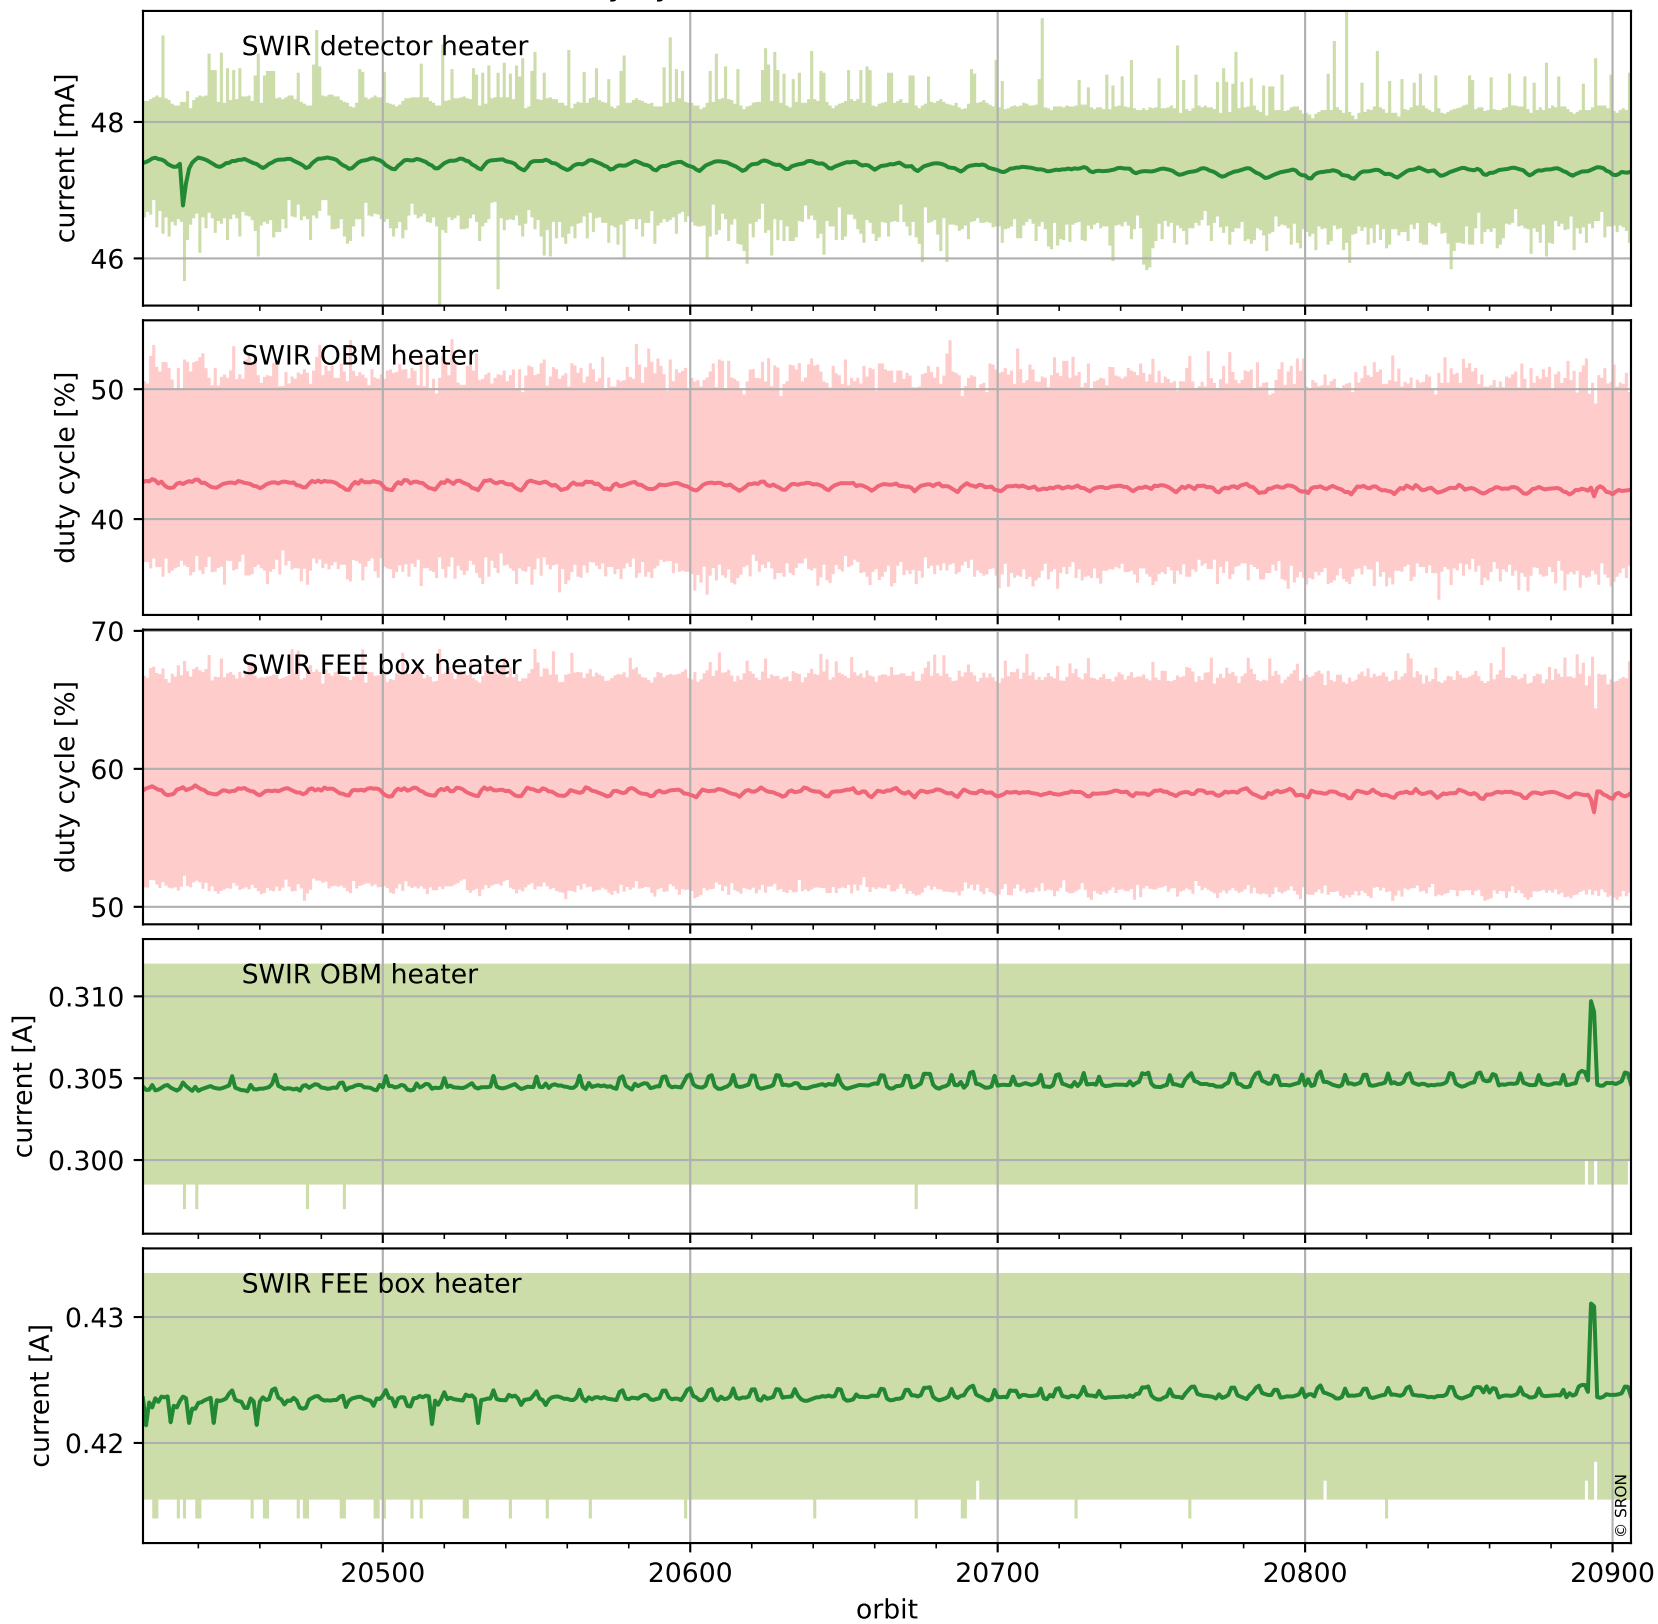

Tropomi SWIR housekeeping data

orbits : [20893, 20906]
coverage : 2021-10-25 / 2021-10-26
created : 2023-08-21T09:19:09

Temperature of sensors relevant for SWIR (one day)

Tropomi SWIR housekeeping data

orbits : [20422, 20906]
coverage : 2021-09-21 / 2021-10-26
created : 2023-08-21T09:19:10

Temperature of sensors relevant for SWIR (last month)

Tropomi SWIR housekeeping data

orbits : [20893, 20906]
coverage : 2021-10-25 / 2021-10-26
created : 2023-08-21T09:19:10

Current and duty cycle of 3 heaters relevant for SWIR (one day)

Tropomi SWIR housekeeping data

orbits : [20422, 20906]
coverage : 2021-09-21 / 2021-10-26
created : 2023-08-21T09:19:10

Current and duty cycle of 3 heaters relevant for SWIR (last month)

Tropomi SWIR housekeeping data

orbits : [20893, 20906]
coverage : 2021-10-25 / 2021-10-26
created : 2023-08-21T09:19:11

Temperature of sensors at the SWIR front-end electronics (one day)

Tropomi SWIR housekeeping data

orbits : [20422, 20906]
coverage : 2021-09-21 / 2021-10-26
created : 2023-08-21T09:19:11