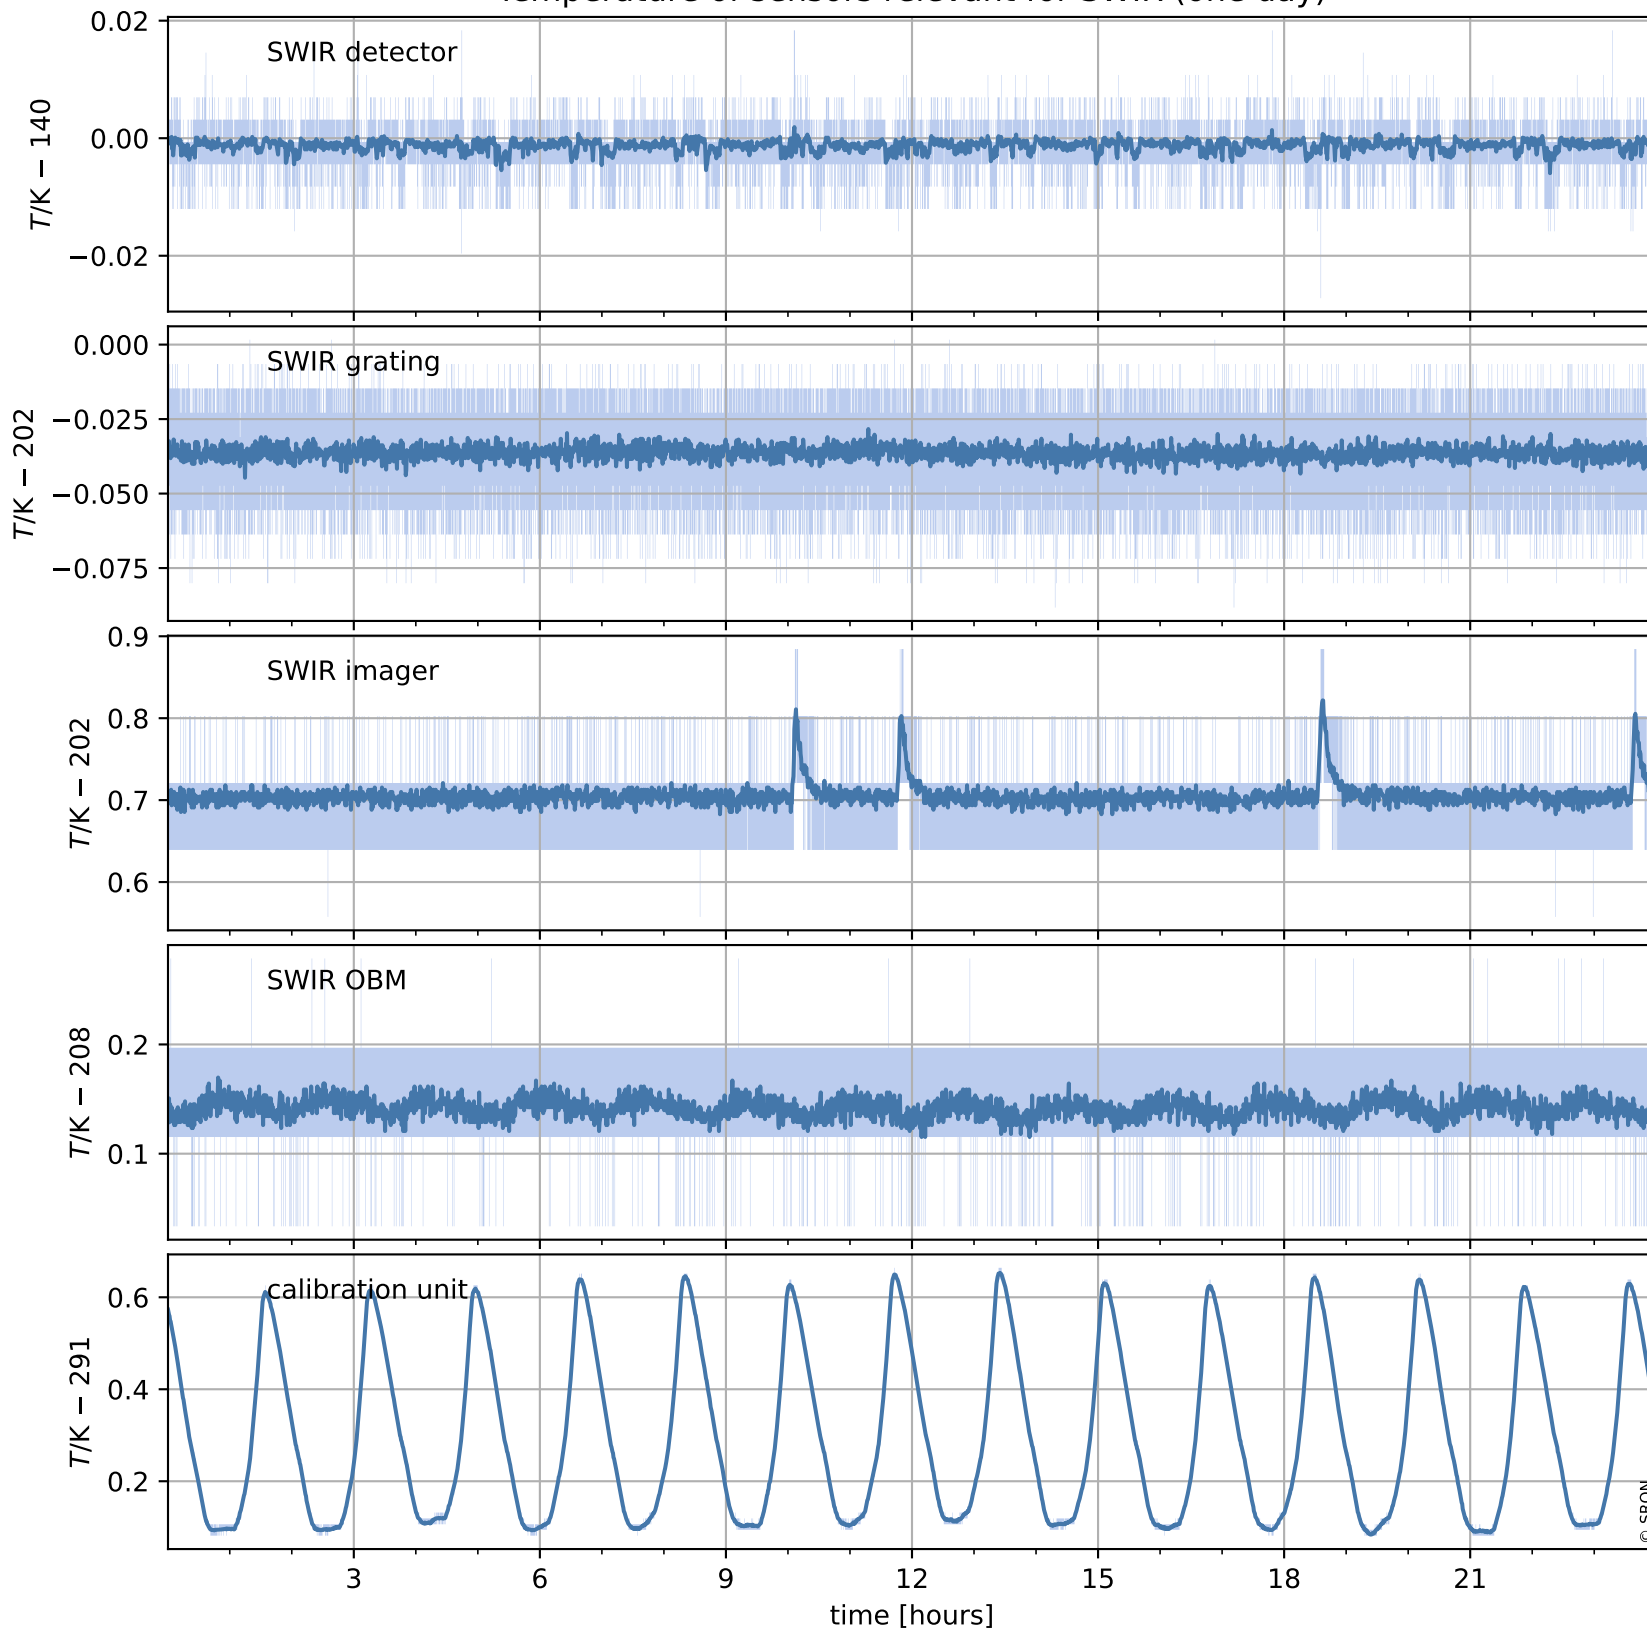

Tropomi SWIR housekeeping data

orbits : [20907, 20921]
coverage : 2021-10-26 / 2021-10-27
created : 2023-08-21T09:19:12

Temperature of sensors relevant for SWIR (one day)

Tropomi SWIR housekeeping data

orbits : [20437, 20921]
coverage : 2021-09-22 / 2021-10-27
created : 2023-08-21T09:19:12

Temperature of sensors relevant for SWIR (last month)

Tropomi SWIR housekeeping data

orbits : [20907, 20921]
coverage : 2021-10-26 / 2021-10-27
created : 2023-08-21T09:19:12

Current and duty cycle of 3 heaters relevant for SWIR (one day)

Tropomi SWIR housekeeping data

orbits : [20437, 20921]
coverage : 2021-09-22 / 2021-10-27
created : 2023-08-21T09:19:13

Current and duty cycle of 3 heaters relevant for SWIR (last month)

Tropomi SWIR housekeeping data

orbits : [20907, 20921]
coverage : 2021-10-26 / 2021-10-27
created : 2023-08-21T09:19:13

Temperature of sensors at the SWIR front-end electronics (one day)

Tropomi SWIR housekeeping data

orbits : [20437, 20921]
coverage : 2021-09-22 / 2021-10-27
created : 2023-08-21T09:19:13