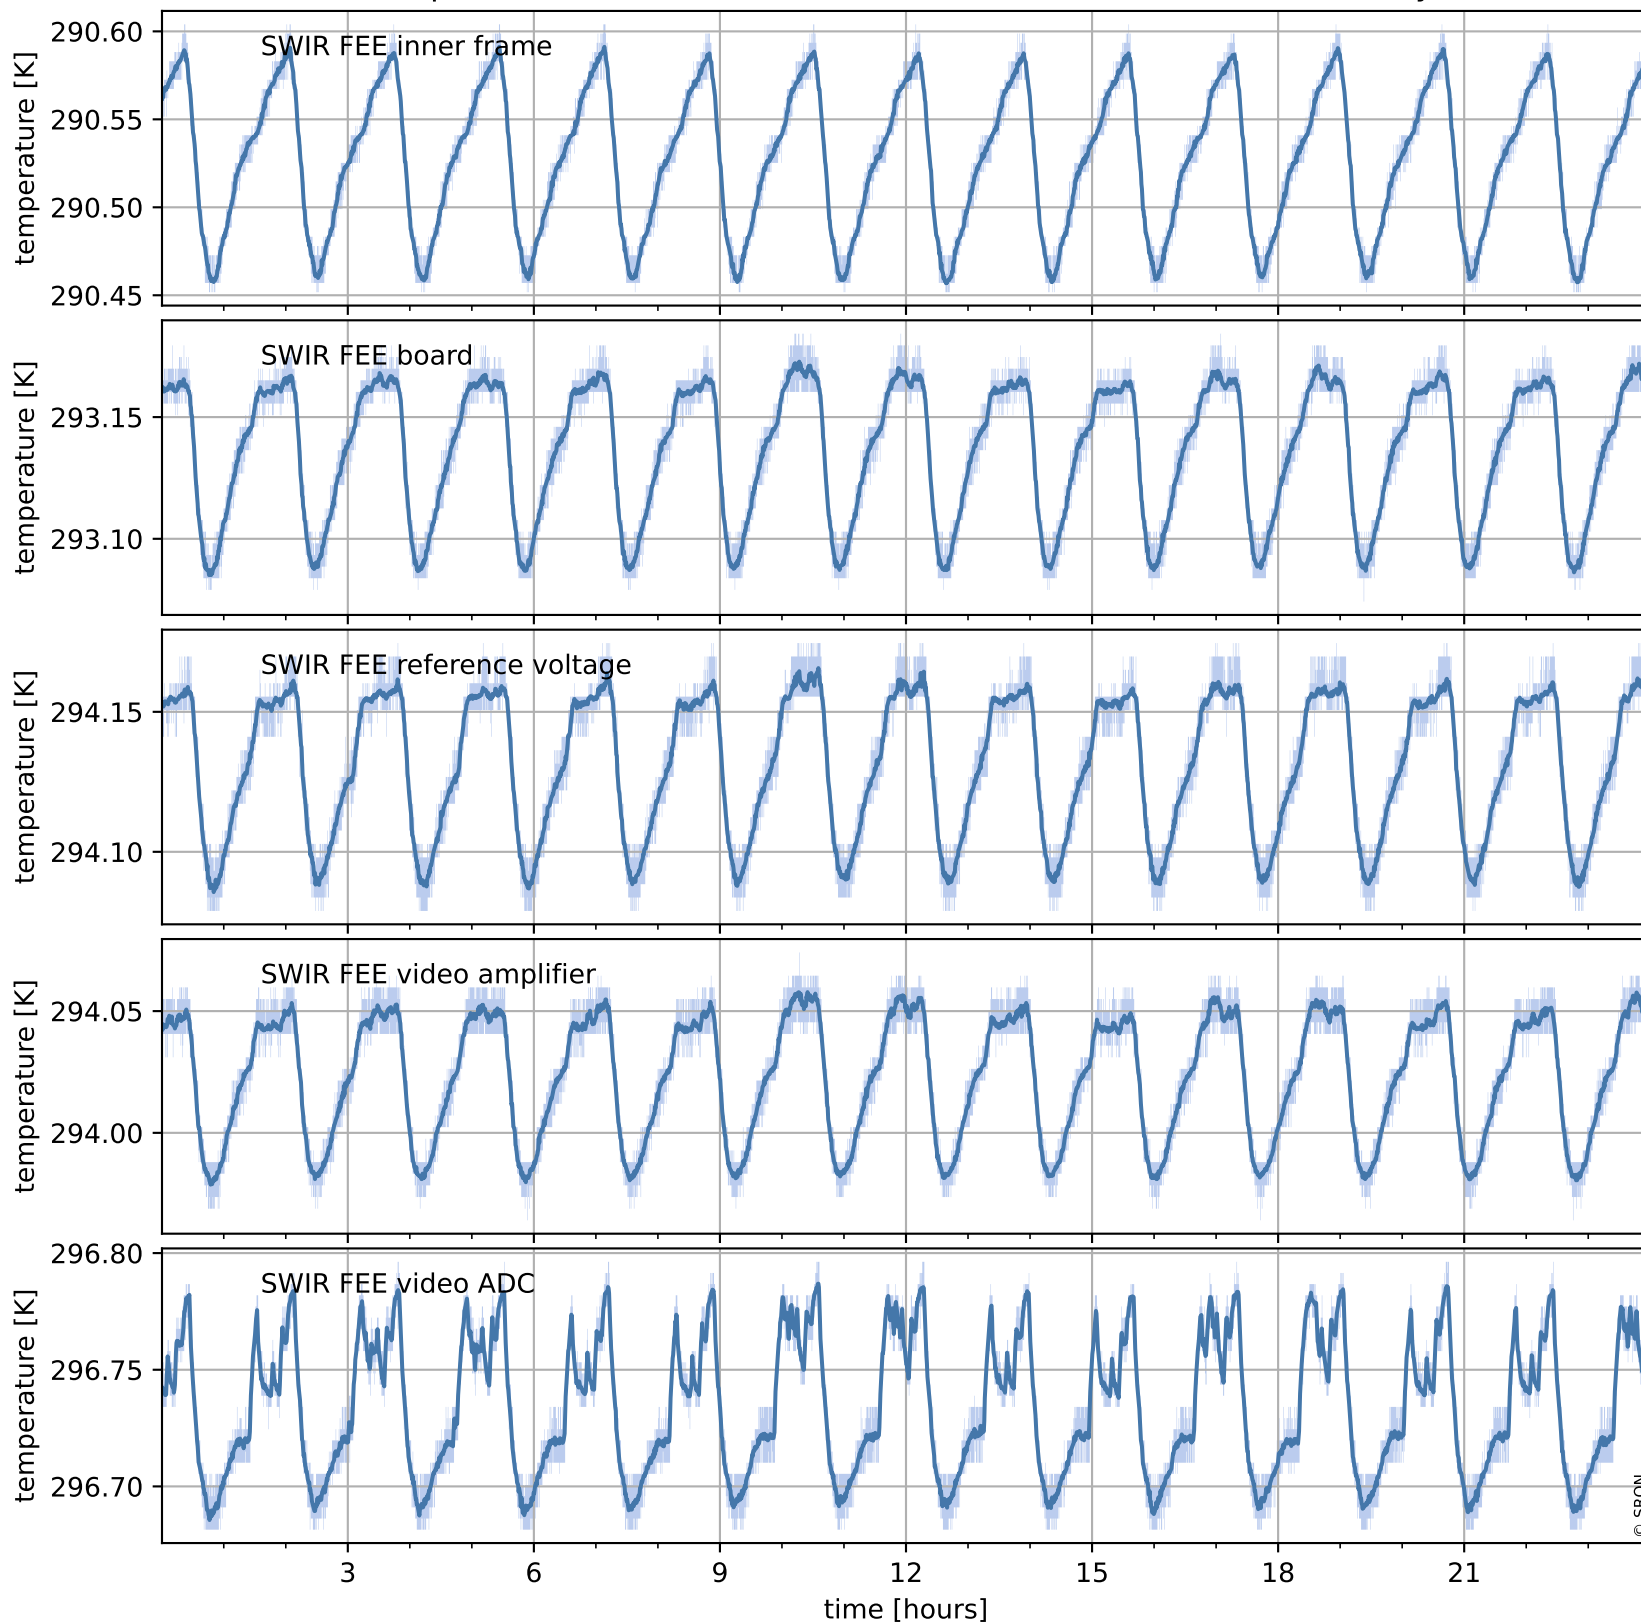

Tropomi SWIR housekeeping data

orbits : [20907, 20921]
coverage : 2021-10-26 / 2021-10-27
created : 2023-08-21T09:19:12

Temperature of sensors relevant for SWIR (one day)

Tropomi SWIR housekeeping data

orbits : [20437, 20921]
coverage : 2021-09-22 / 2021-10-27
created : 2023-08-21T09:19:12

Temperature of sensors relevant for SWIR (last month)

Tropomi SWIR housekeeping data

orbits : [20907, 20921]
coverage : 2021-10-26 / 2021-10-27
created : 2023-08-21T09:19:12

Current and duty cycle of 3 heaters relevant for SWIR (one day)

Tropomi SWIR housekeeping data

orbits : [20437, 20921]
coverage : 2021-09-22 / 2021-10-27
created : 2023-08-21T09:19:13

Current and duty cycle of 3 heaters relevant for SWIR (last month)

Tropomi SWIR housekeeping data

orbits : [20907, 20921]
coverage : 2021-10-26 / 2021-10-27
created : 2023-08-21T09:19:13

Temperature of sensors at the SWIR front-end electronics (one day)

Tropomi SWIR housekeeping data

orbits : [20437, 20921]
coverage : 2021-09-22 / 2021-10-27
created : 2023-08-21T09:19:13