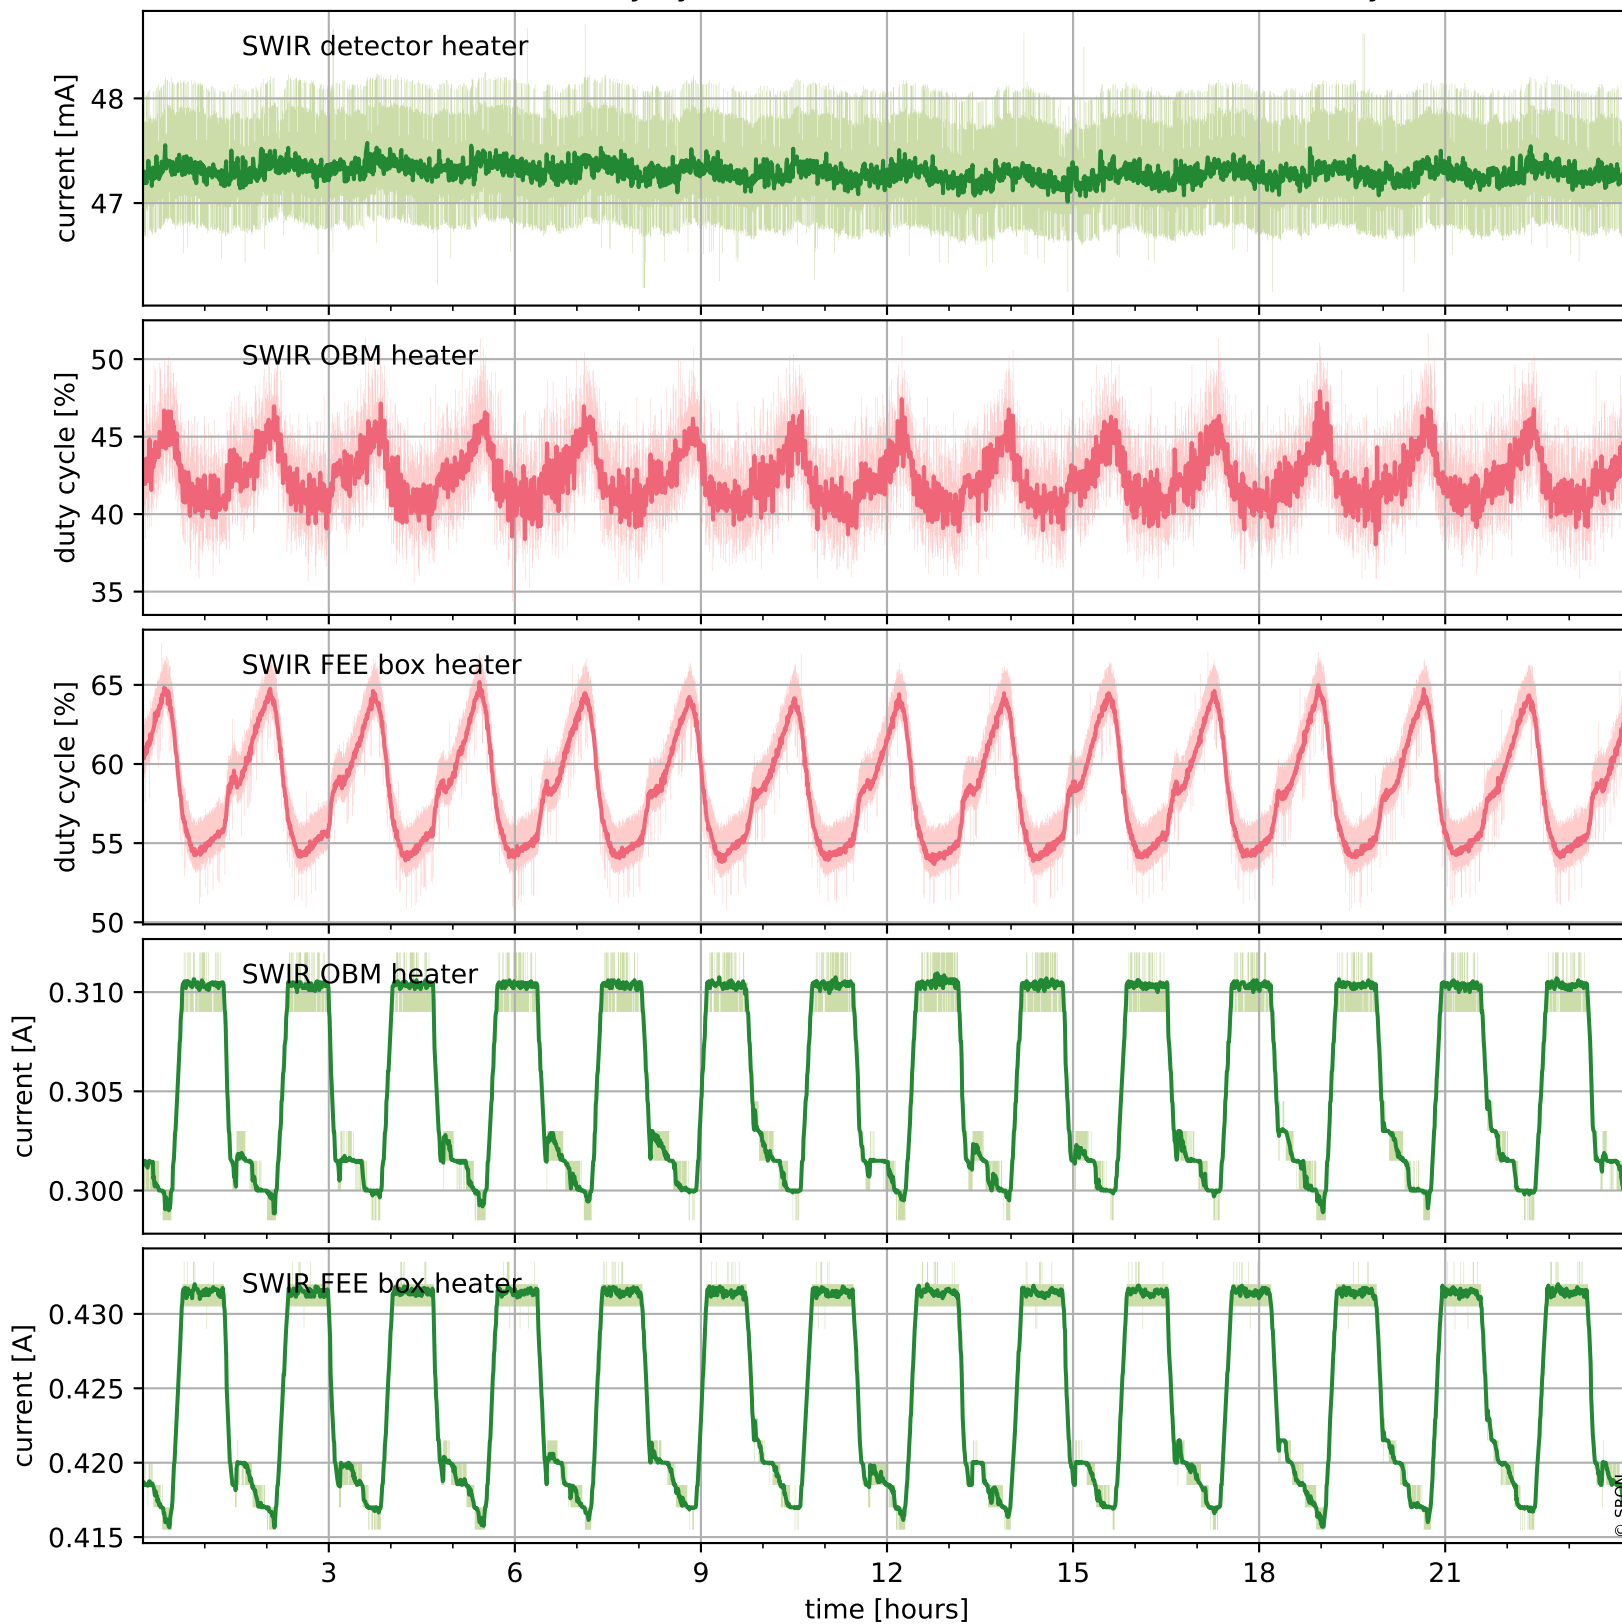

Tropomi SWIR housekeeping data

orbits : [20907, 20921]
coverage : 2021-10-26 / 2021-10-27
created : 2023-08-21T09:19:12

Temperature of sensors relevant for SWIR (one day)

Tropomi SWIR housekeeping data

orbits : [20437, 20921]
coverage : 2021-09-22 / 2021-10-27
created : 2023-08-21T09:19:12

Temperature of sensors relevant for SWIR (last month)

Tropomi SWIR housekeeping data

orbits : [20907, 20921]
coverage : 2021-10-26 / 2021-10-27
created : 2023-08-21T09:19:12

Current and duty cycle of 3 heaters relevant for SWIR (one day)

Tropomi SWIR housekeeping data

orbits : [20437, 20921]
coverage : 2021-09-22 / 2021-10-27
created : 2023-08-21T09:19:13

Current and duty cycle of 3 heaters relevant for SWIR (last month)

Tropomi SWIR housekeeping data

orbits : [20907, 20921]
coverage : 2021-10-26 / 2021-10-27
created : 2023-08-21T09:19:13

Temperature of sensors at the SWIR front-end electronics (one day)

Tropomi SWIR housekeeping data

orbits : [20437, 20921]
coverage : 2021-09-22 / 2021-10-27
created : 2023-08-21T09:19:13