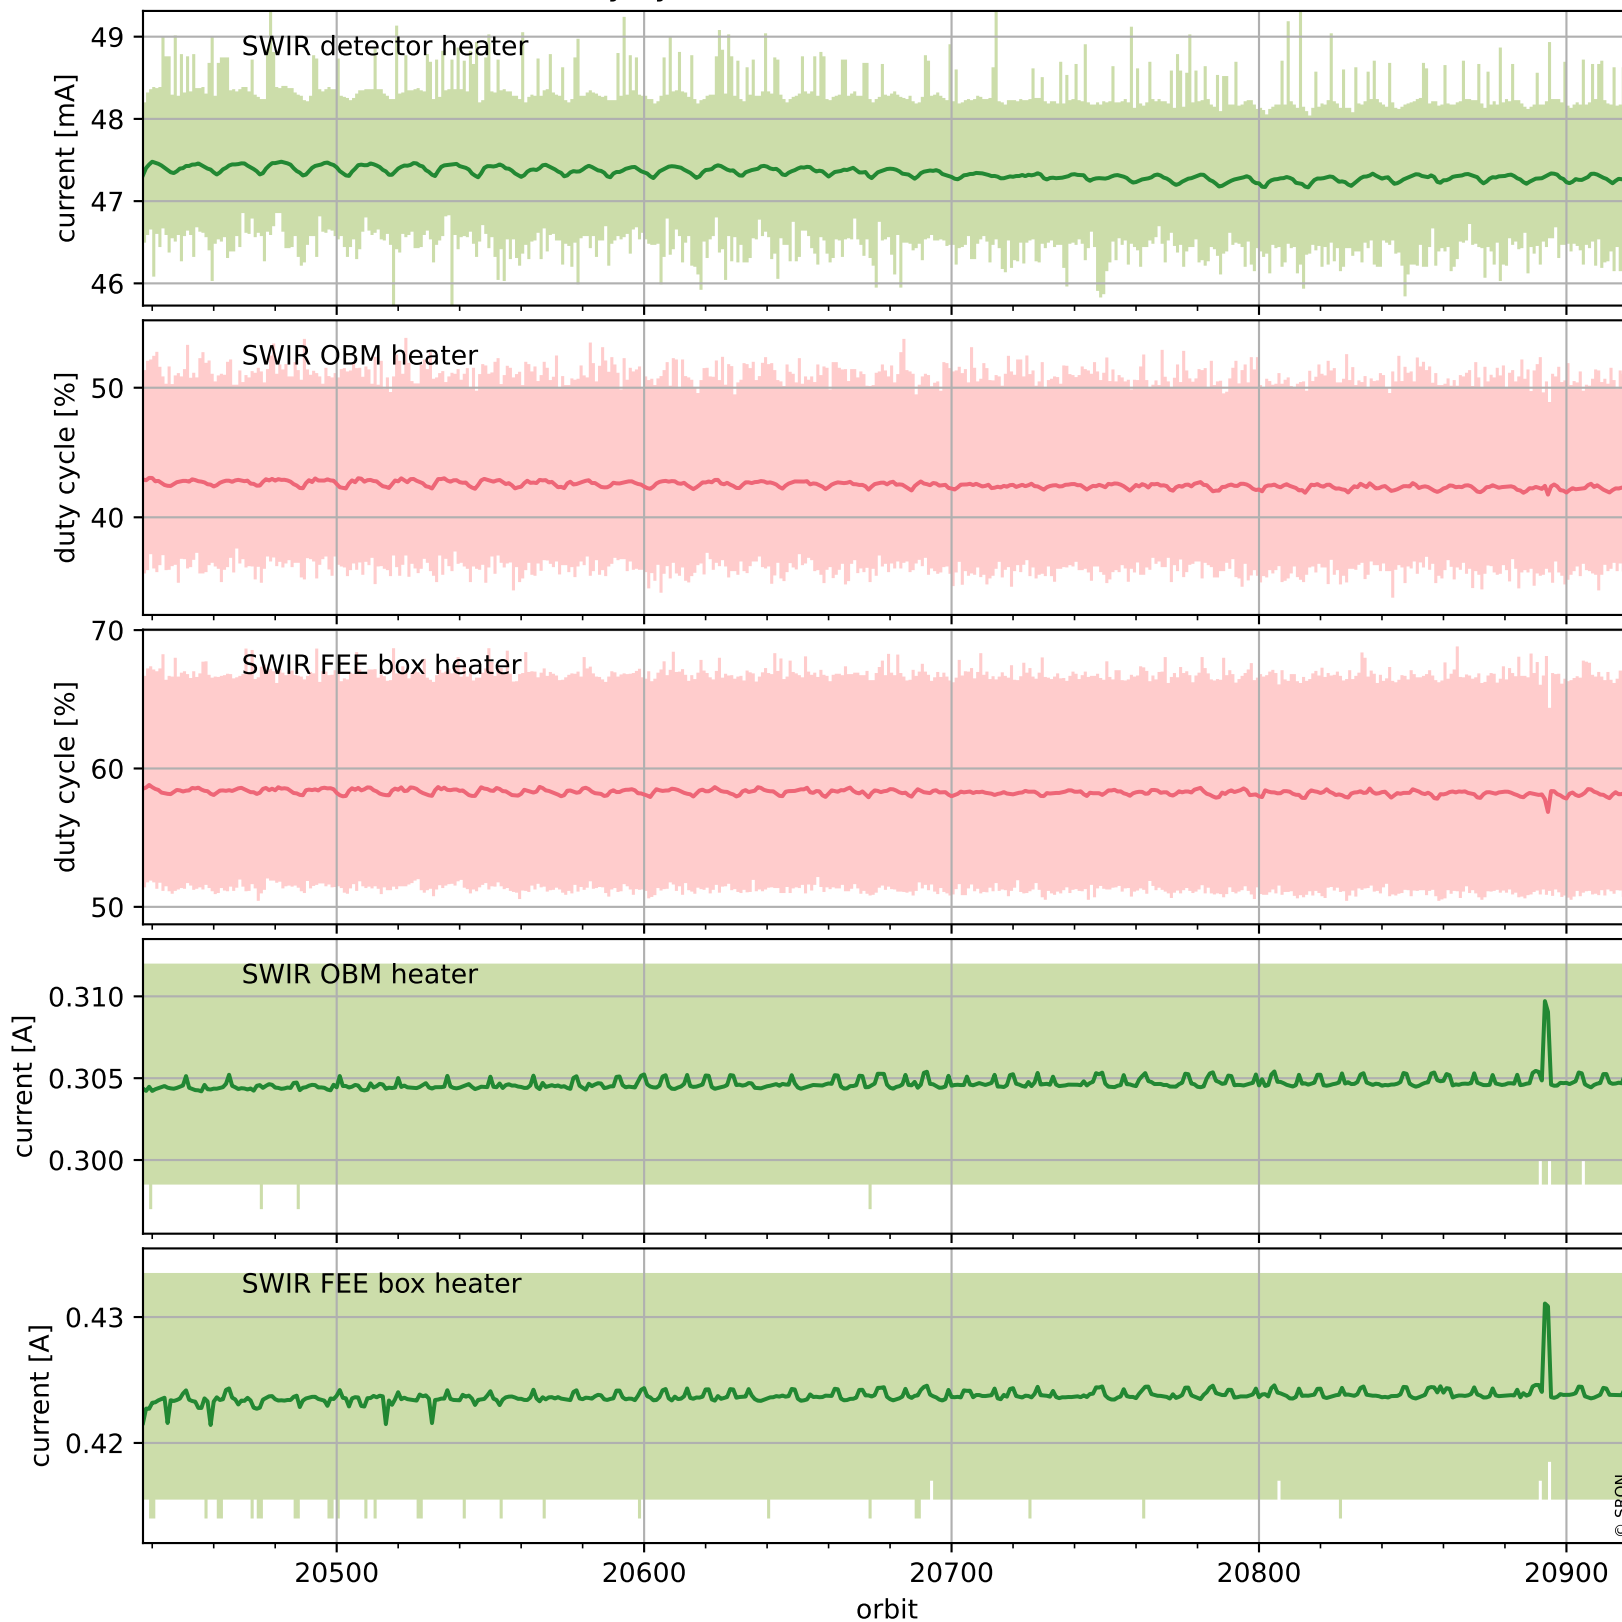

Tropomi SWIR housekeeping data

orbits : [20907, 20921]
coverage : 2021-10-26 / 2021-10-27
created : 2023-08-21T09:19:12

Temperature of sensors relevant for SWIR (one day)

Tropomi SWIR housekeeping data

orbits : [20437, 20921]
coverage : 2021-09-22 / 2021-10-27
created : 2023-08-21T09:19:12

Temperature of sensors relevant for SWIR (last month)

Tropomi SWIR housekeeping data

orbits : [20907, 20921]
coverage : 2021-10-26 / 2021-10-27
created : 2023-08-21T09:19:12

Current and duty cycle of 3 heaters relevant for SWIR (one day)

Tropomi SWIR housekeeping data

orbits : [20437, 20921]
coverage : 2021-09-22 / 2021-10-27
created : 2023-08-21T09:19:13

Current and duty cycle of 3 heaters relevant for SWIR (last month)

Tropomi SWIR housekeeping data

orbits : [20907, 20921]
coverage : 2021-10-26 / 2021-10-27
created : 2023-08-21T09:19:13

Temperature of sensors at the SWIR front-end electronics (one day)

Tropomi SWIR housekeeping data

orbits : [20437, 20921]
coverage : 2021-09-22 / 2021-10-27
created : 2023-08-21T09:19:13