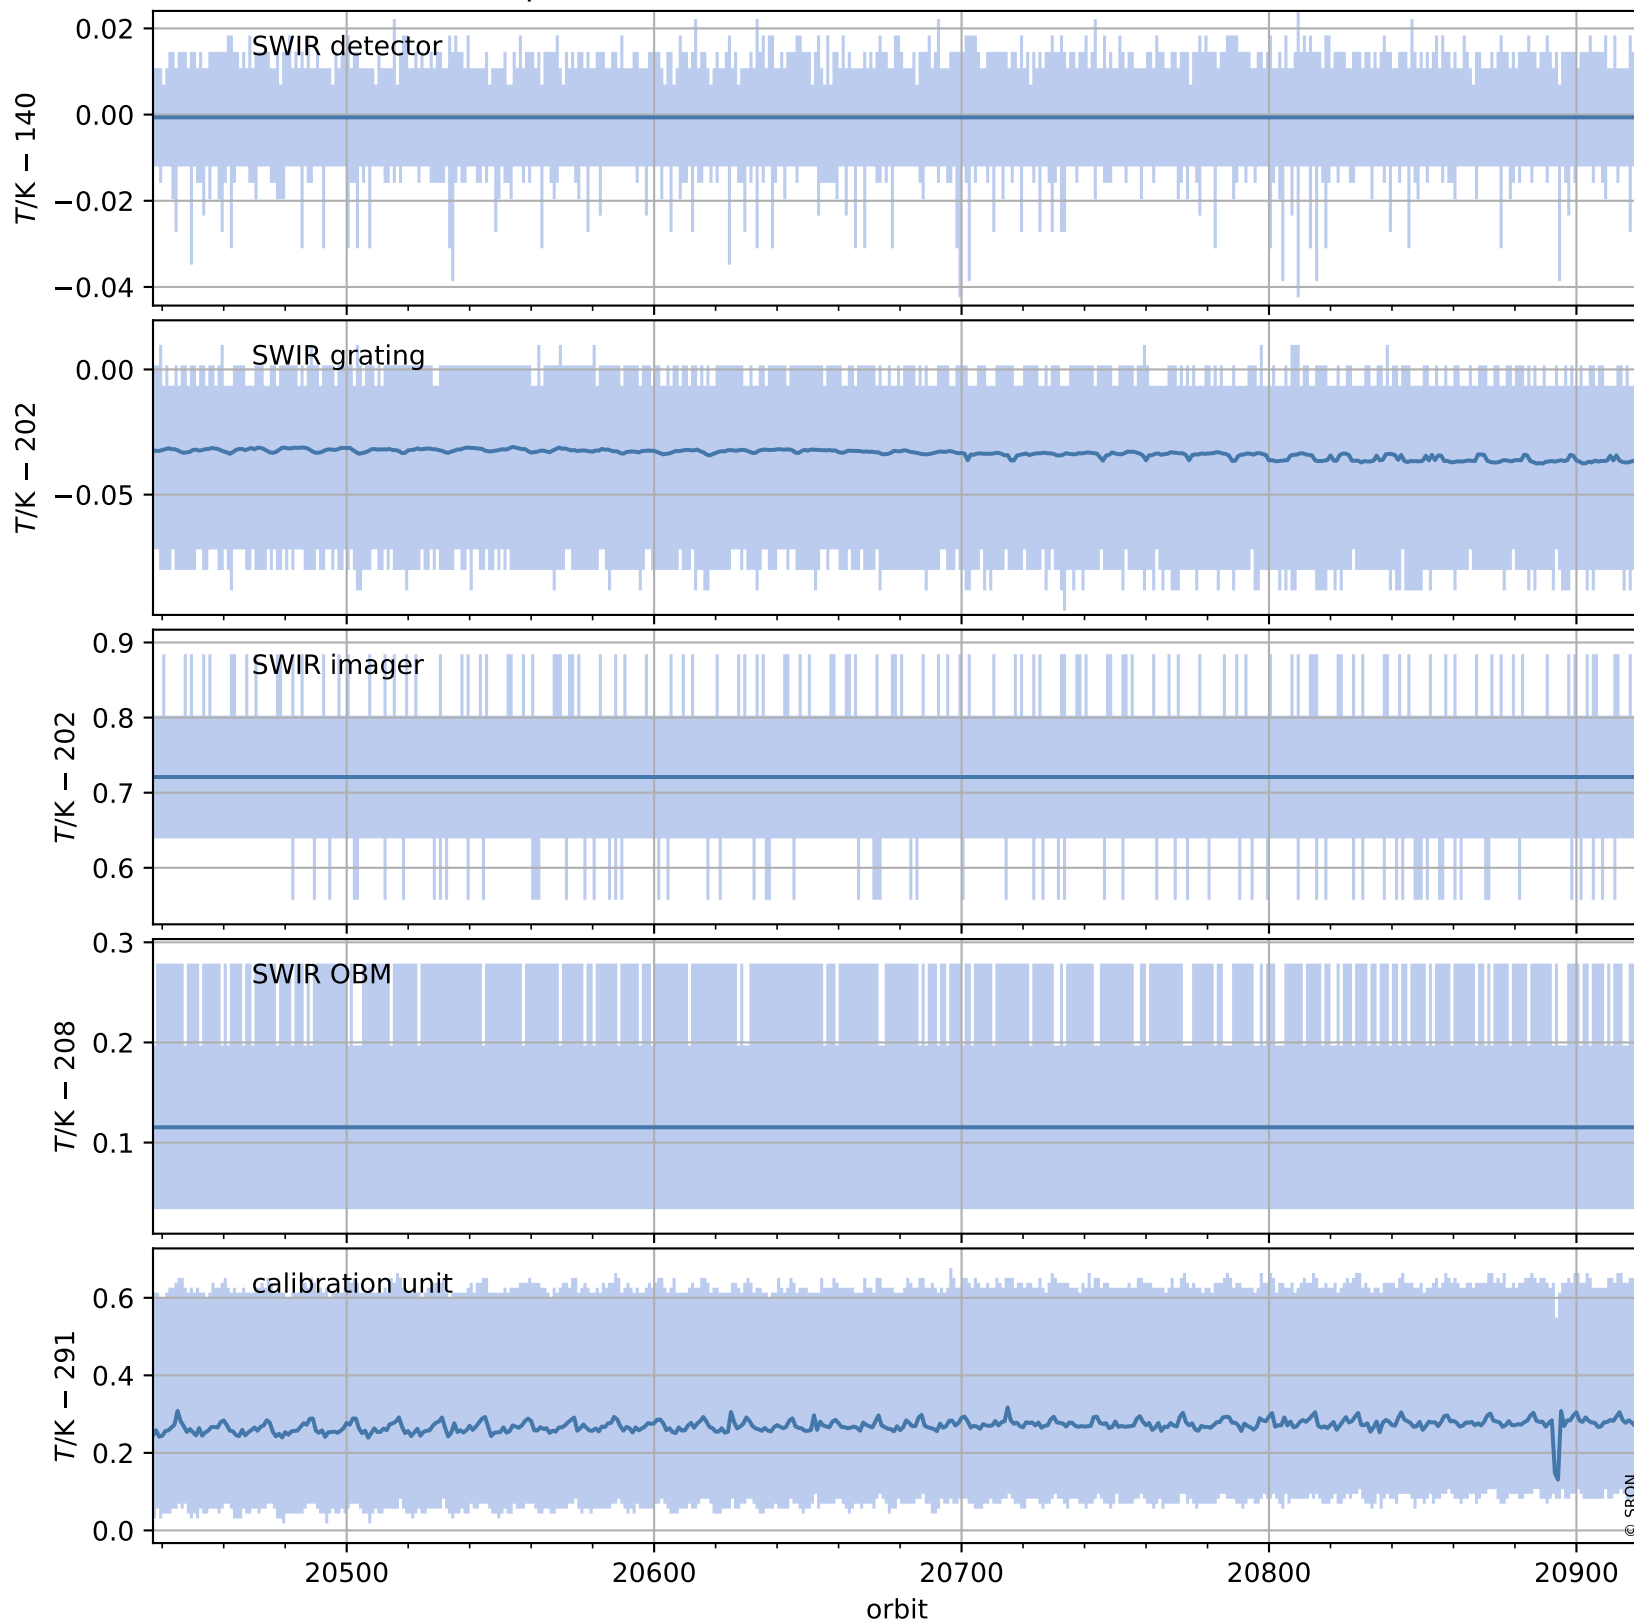

Tropomi SWIR housekeeping data

orbits : [20907, 20921]
coverage : 2021-10-26 / 2021-10-27
created : 2023-08-21T09:19:12

Temperature of sensors relevant for SWIR (one day)

Tropomi SWIR housekeeping data

orbits : [20437, 20921]
coverage : 2021-09-22 / 2021-10-27
created : 2023-08-21T09:19:12

Temperature of sensors relevant for SWIR (last month)

Tropomi SWIR housekeeping data

orbits : [20907, 20921]
coverage : 2021-10-26 / 2021-10-27
created : 2023-08-21T09:19:12

Current and duty cycle of 3 heaters relevant for SWIR (one day)

Tropomi SWIR housekeeping data

orbits : [20437, 20921]
coverage : 2021-09-22 / 2021-10-27
created : 2023-08-21T09:19:13

Current and duty cycle of 3 heaters relevant for SWIR (last month)

Tropomi SWIR housekeeping data

orbits : [20907, 20921]
coverage : 2021-10-26 / 2021-10-27
created : 2023-08-21T09:19:13

Temperature of sensors at the SWIR front-end electronics (one day)

Tropomi SWIR housekeeping data

orbits : [20437, 20921]
coverage : 2021-09-22 / 2021-10-27
created : 2023-08-21T09:19:13