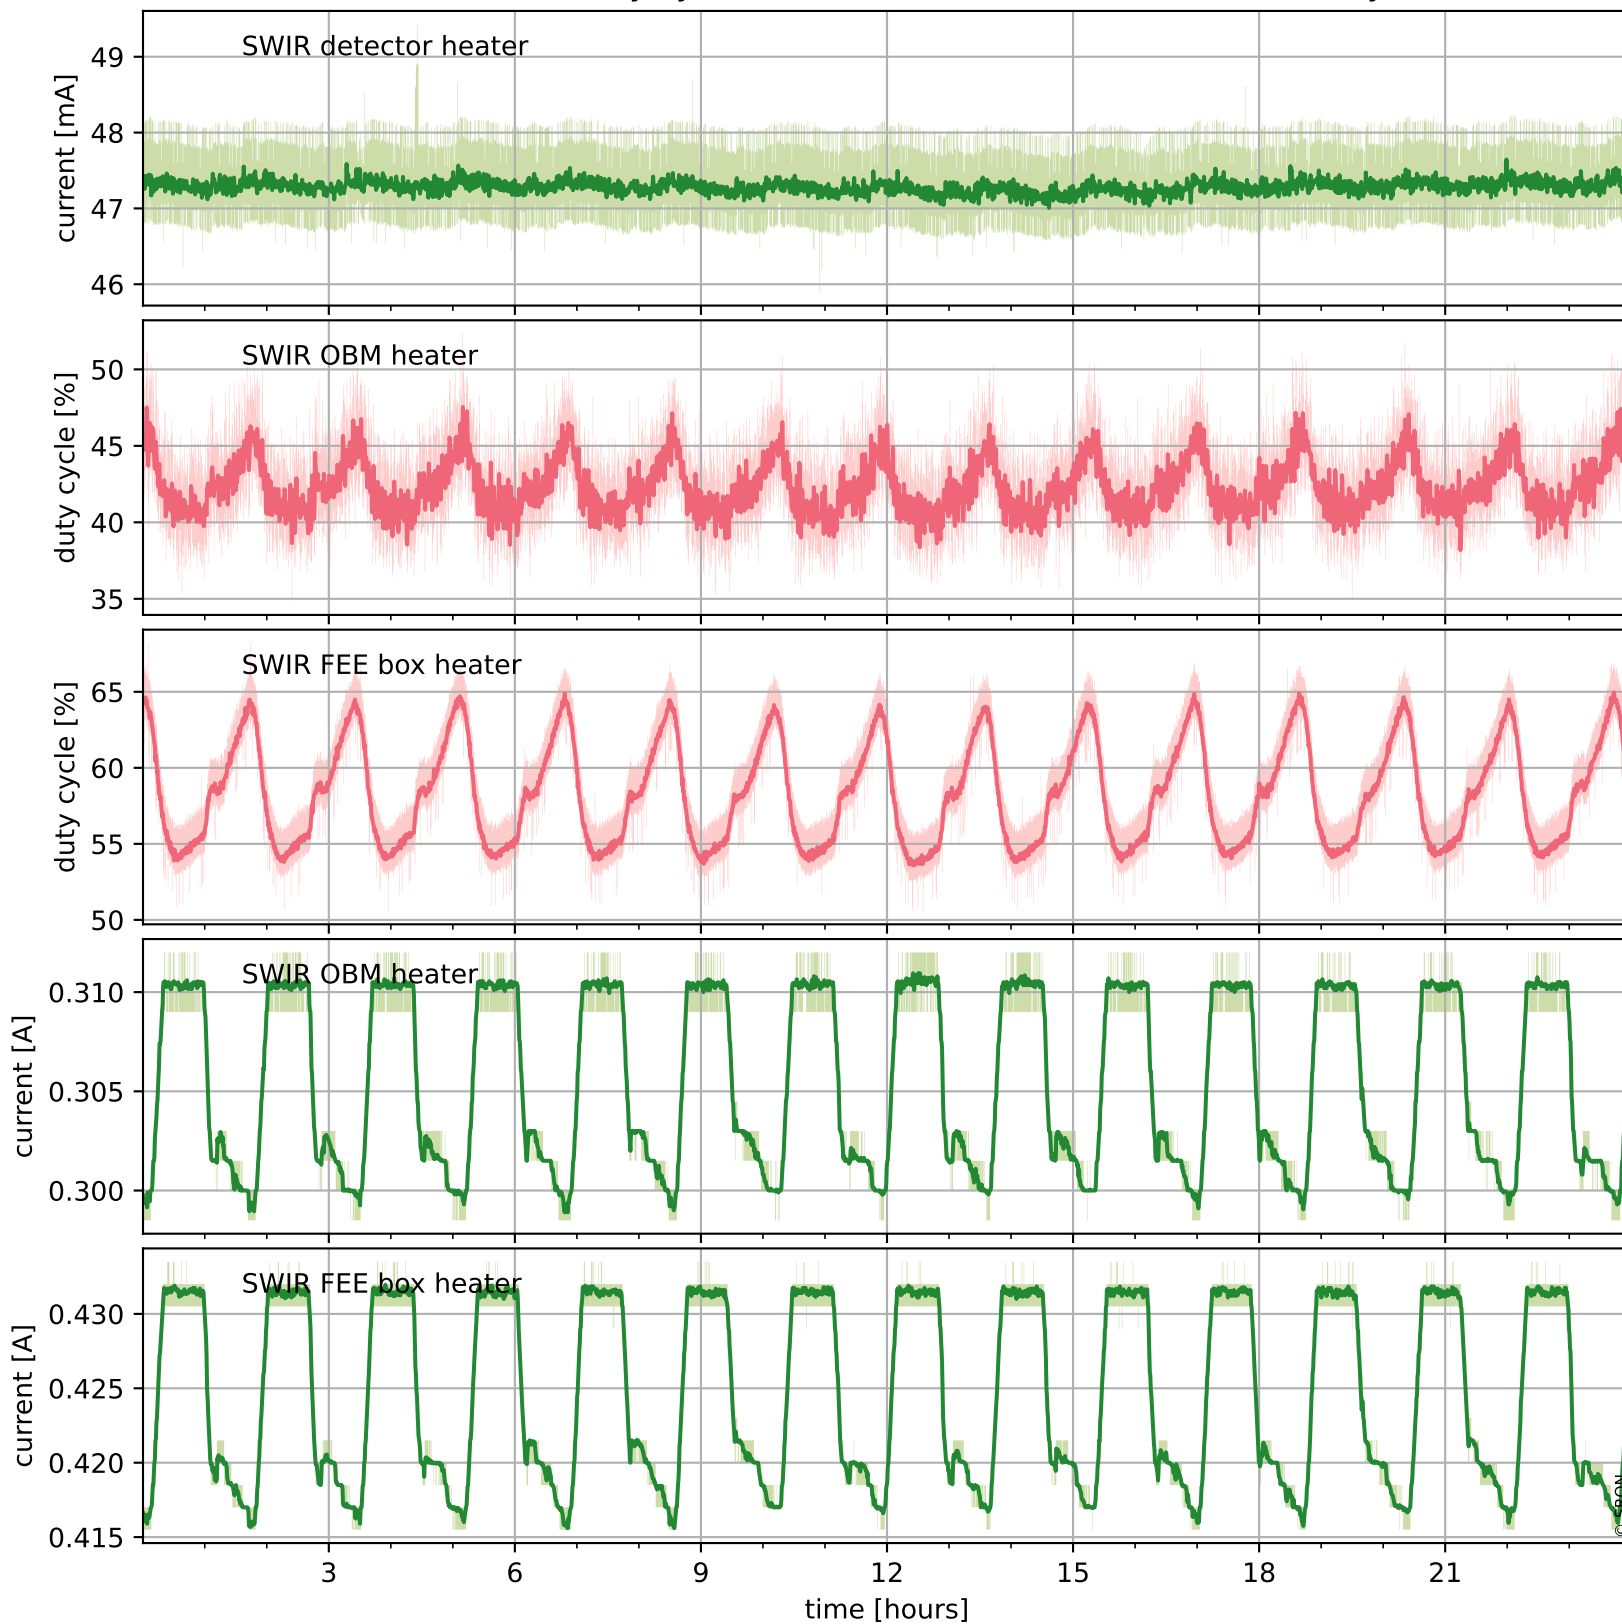

Tropomi SWIR housekeeping data

orbits : [20922, 20935]
coverage : 2021-10-27 / 2021-10-28
created : 2023-08-21T09:19:14

Temperature of sensors relevant for SWIR (one day)

Tropomi SWIR housekeeping data

orbits : [20451, 20935]
coverage : 2021-09-23 / 2021-10-28
created : 2023-08-21T09:19:14

Temperature of sensors relevant for SWIR (last month)

Tropomi SWIR housekeeping data

orbits : [20922, 20935]
coverage : 2021-10-27 / 2021-10-28
created : 2023-08-21T09:19:15

Current and duty cycle of 3 heaters relevant for SWIR (one day)

Tropomi SWIR housekeeping data

orbits : [20451, 20935]
coverage : 2021-09-23 / 2021-10-28
created : 2023-08-21T09:19:15

Current and duty cycle of 3 heaters relevant for SWIR (last month)

Tropomi SWIR housekeeping data

orbits : [20922, 20935]
coverage : 2021-10-27 / 2021-10-28
created : 2023-08-21T09:19:15

Temperature of sensors at the SWIR front-end electronics (one day)

Tropomi SWIR housekeeping data

orbits : [20451, 20935]
coverage : 2021-09-23 / 2021-10-28
created : 2023-08-21T09:19:16