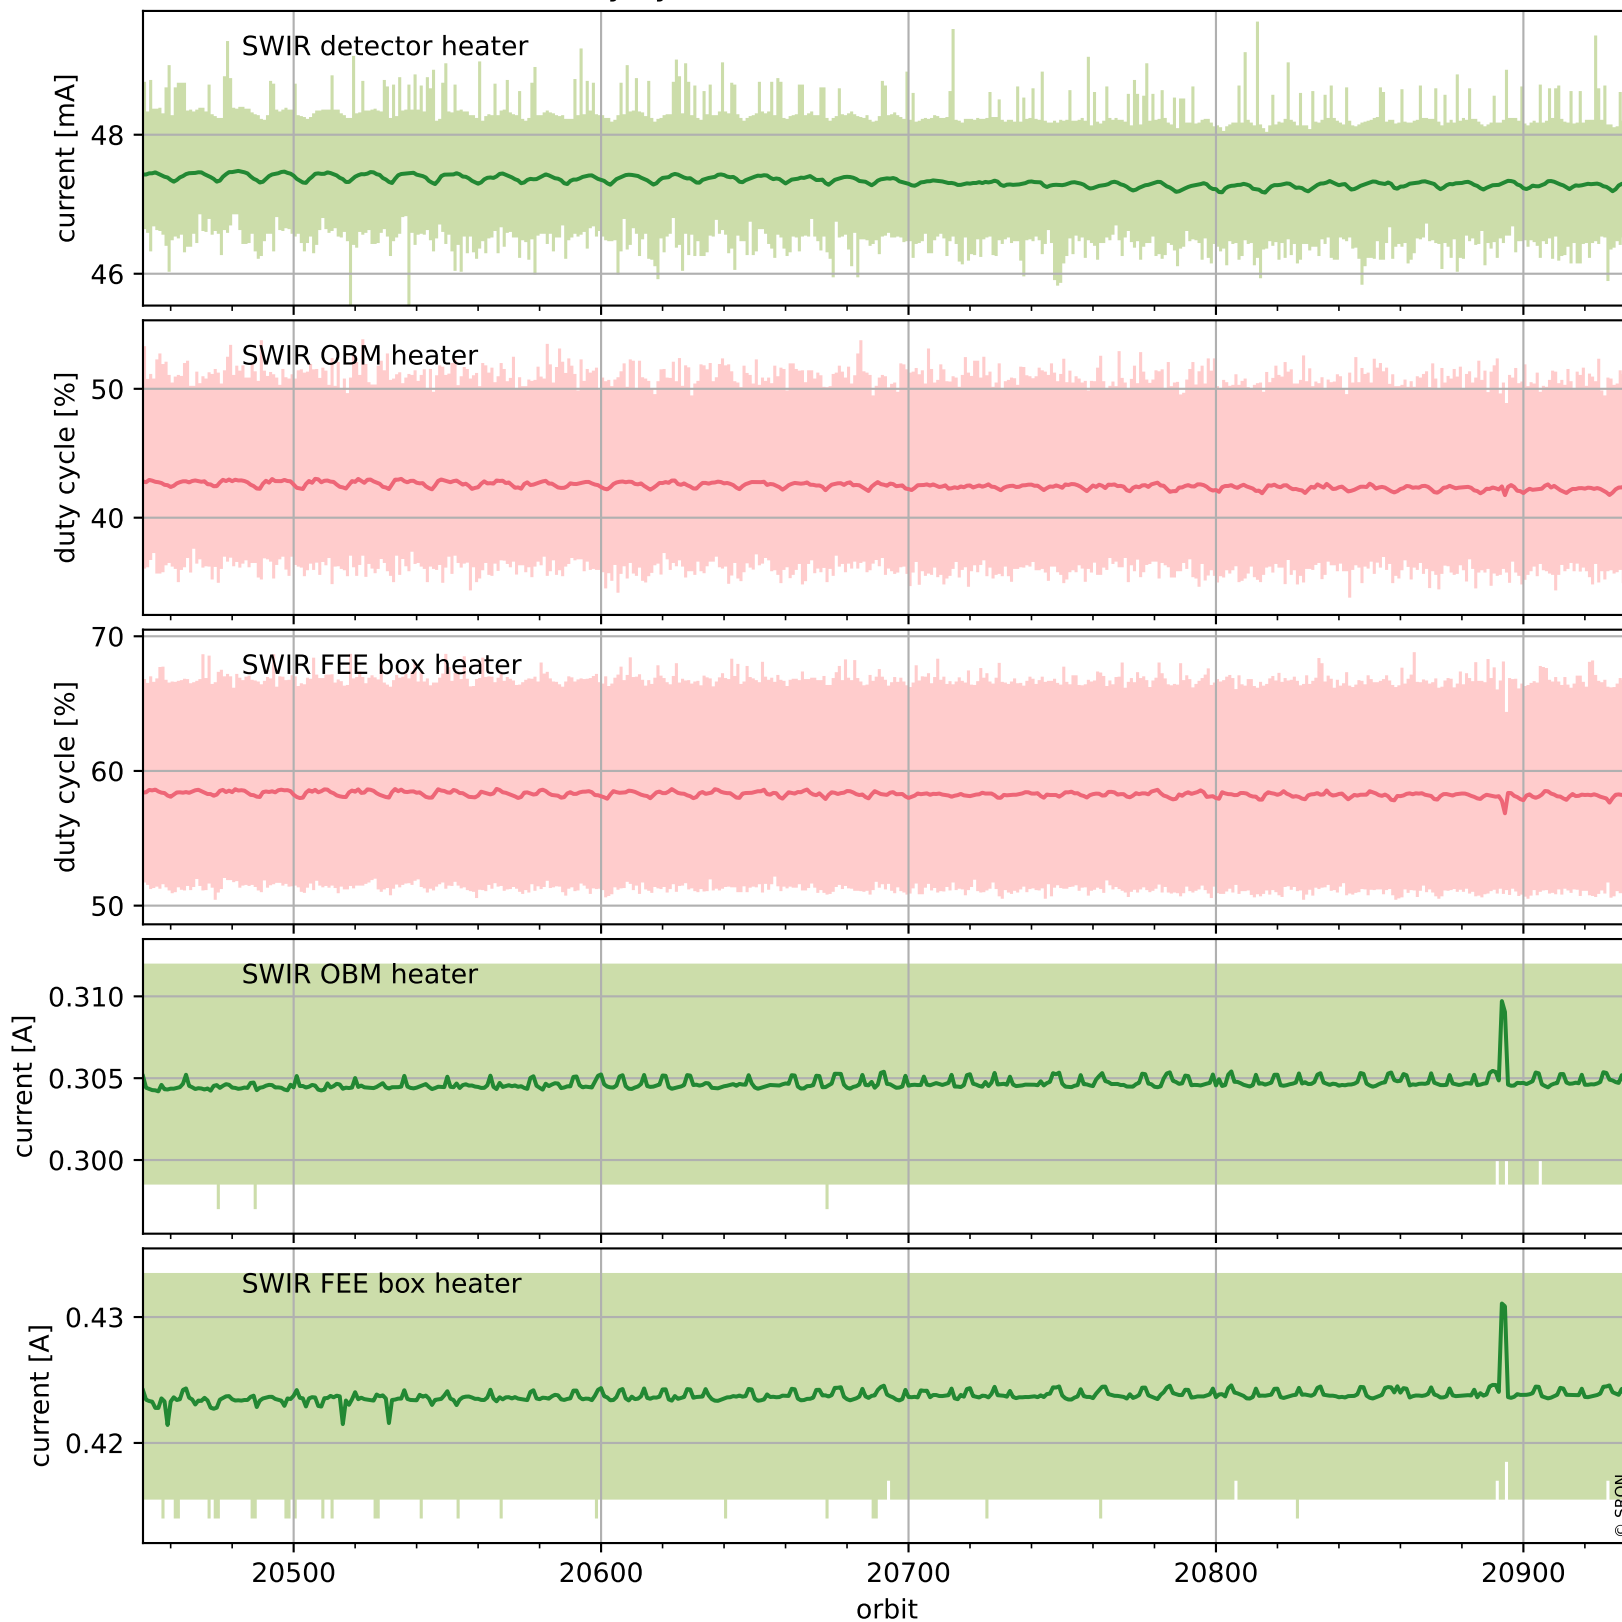

Tropomi SWIR housekeeping data

orbits : [20922, 20935]
coverage : 2021-10-27 / 2021-10-28
created : 2023-08-21T09:19:14

Temperature of sensors relevant for SWIR (one day)

Tropomi SWIR housekeeping data

orbits : [20451, 20935]
coverage : 2021-09-23 / 2021-10-28
created : 2023-08-21T09:19:14

Temperature of sensors relevant for SWIR (last month)

Tropomi SWIR housekeeping data

orbits : [20922, 20935]
coverage : 2021-10-27 / 2021-10-28
created : 2023-08-21T09:19:15

Current and duty cycle of 3 heaters relevant for SWIR (one day)

Tropomi SWIR housekeeping data

orbits : [20451, 20935]
coverage : 2021-09-23 / 2021-10-28
created : 2023-08-21T09:19:15

Current and duty cycle of 3 heaters relevant for SWIR (last month)

Tropomi SWIR housekeeping data

orbits : [20922, 20935]
coverage : 2021-10-27 / 2021-10-28
created : 2023-08-21T09:19:15

Temperature of sensors at the SWIR front-end electronics (one day)

Tropomi SWIR housekeeping data

orbits : [20451, 20935]
coverage : 2021-09-23 / 2021-10-28
created : 2023-08-21T09:19:16