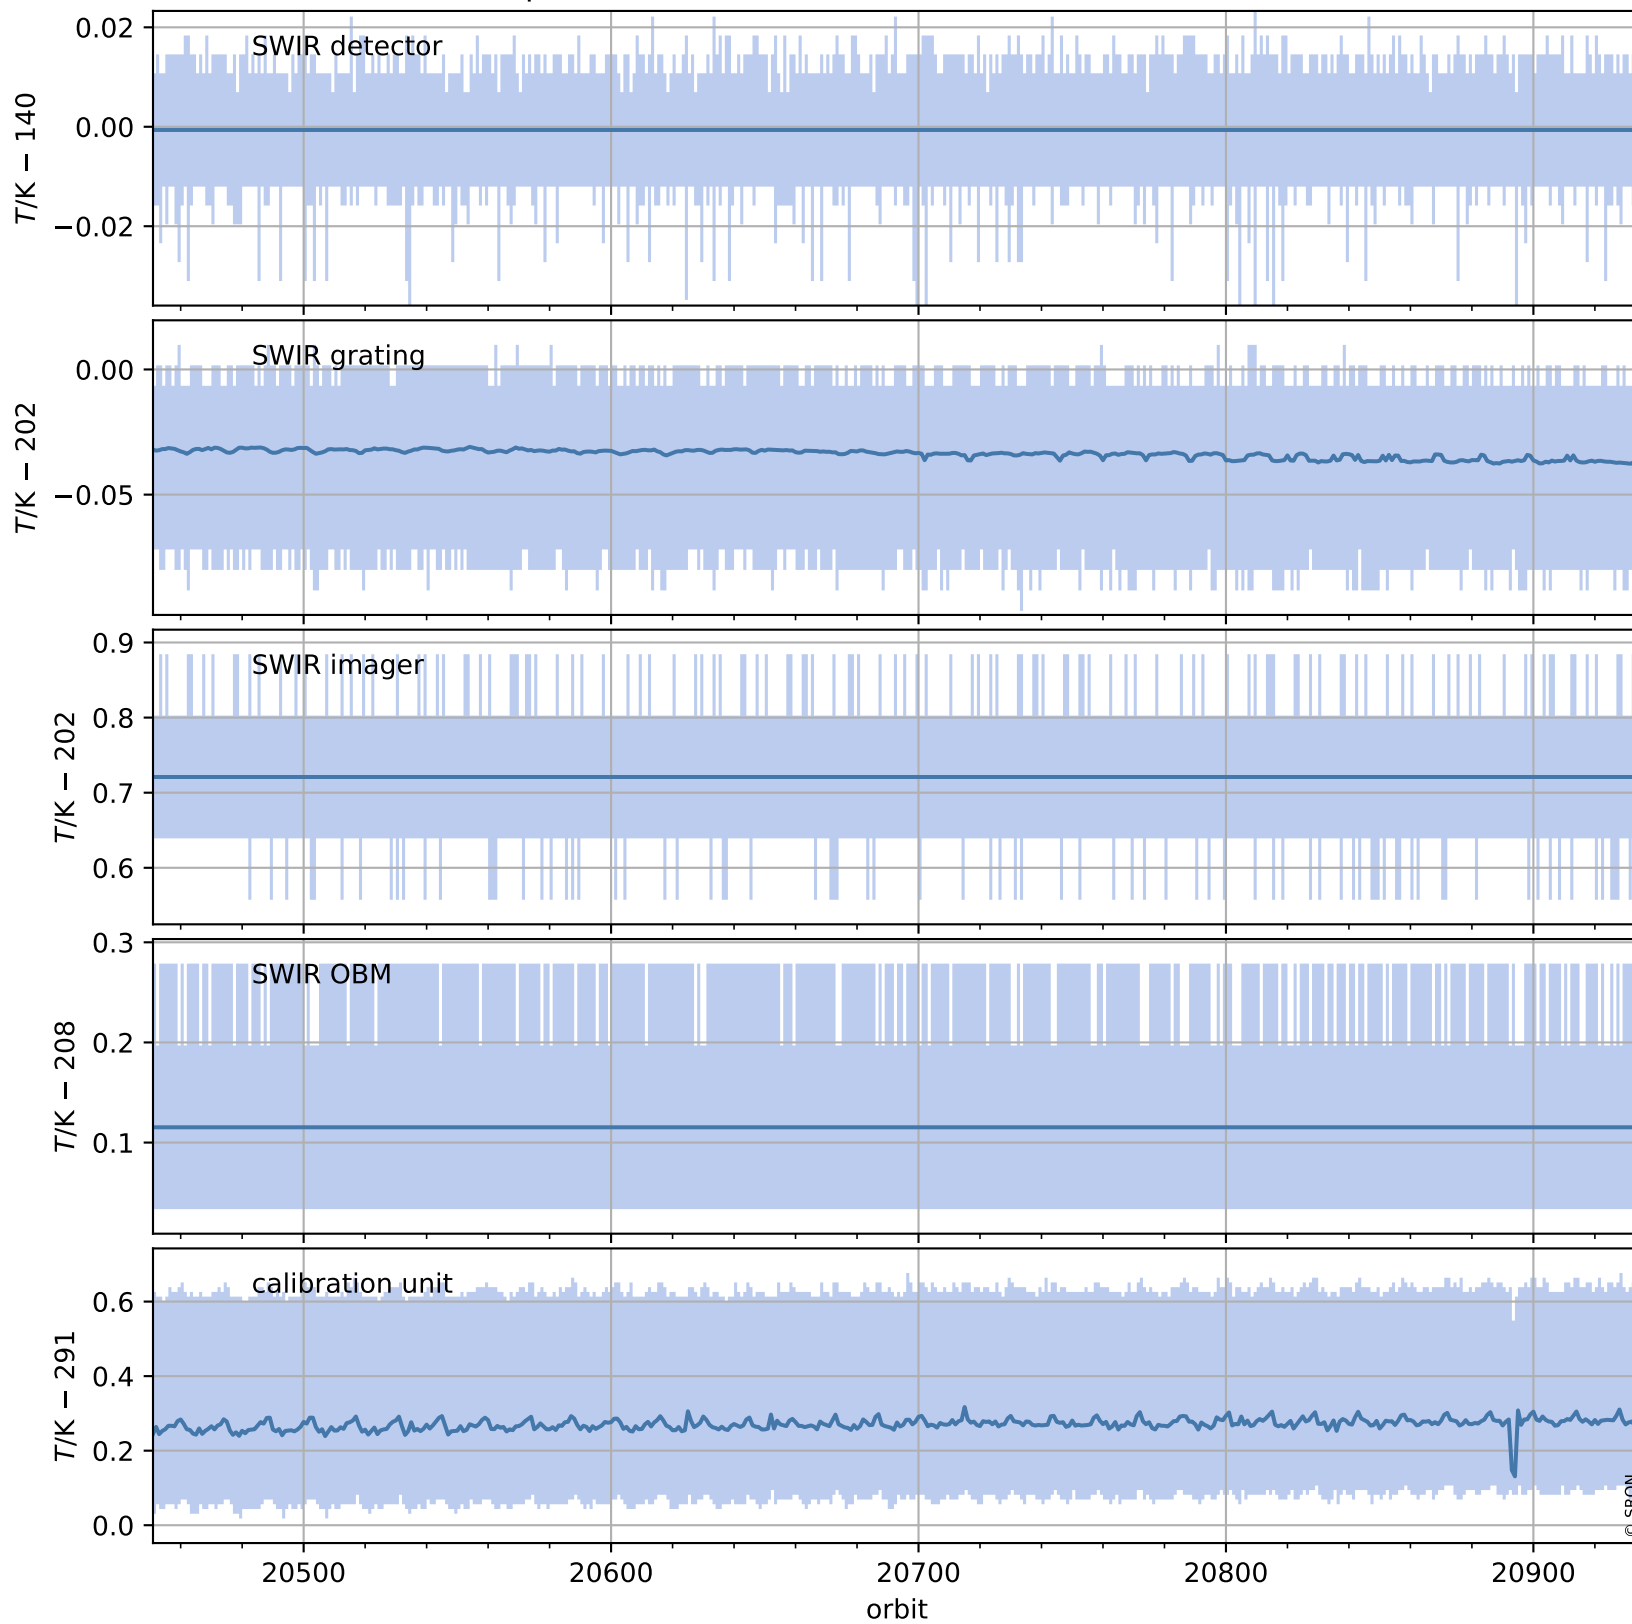

Tropomi SWIR housekeeping data

orbits : [20922, 20935]
coverage : 2021-10-27 / 2021-10-28
created : 2023-08-21T09:19:14

Temperature of sensors relevant for SWIR (one day)

Tropomi SWIR housekeeping data

orbits : [20451, 20935]
coverage : 2021-09-23 / 2021-10-28
created : 2023-08-21T09:19:14

Temperature of sensors relevant for SWIR (last month)

Tropomi SWIR housekeeping data

orbits : [20922, 20935]
coverage : 2021-10-27 / 2021-10-28
created : 2023-08-21T09:19:15

Current and duty cycle of 3 heaters relevant for SWIR (one day)

Tropomi SWIR housekeeping data

orbits : [20451, 20935]
coverage : 2021-09-23 / 2021-10-28
created : 2023-08-21T09:19:15

Current and duty cycle of 3 heaters relevant for SWIR (last month)

Tropomi SWIR housekeeping data

orbits : [20922, 20935]
coverage : 2021-10-27 / 2021-10-28
created : 2023-08-21T09:19:15

Temperature of sensors at the SWIR front-end electronics (one day)

Tropomi SWIR housekeeping data

orbits : [20451, 20935]
coverage : 2021-09-23 / 2021-10-28
created : 2023-08-21T09:19:16