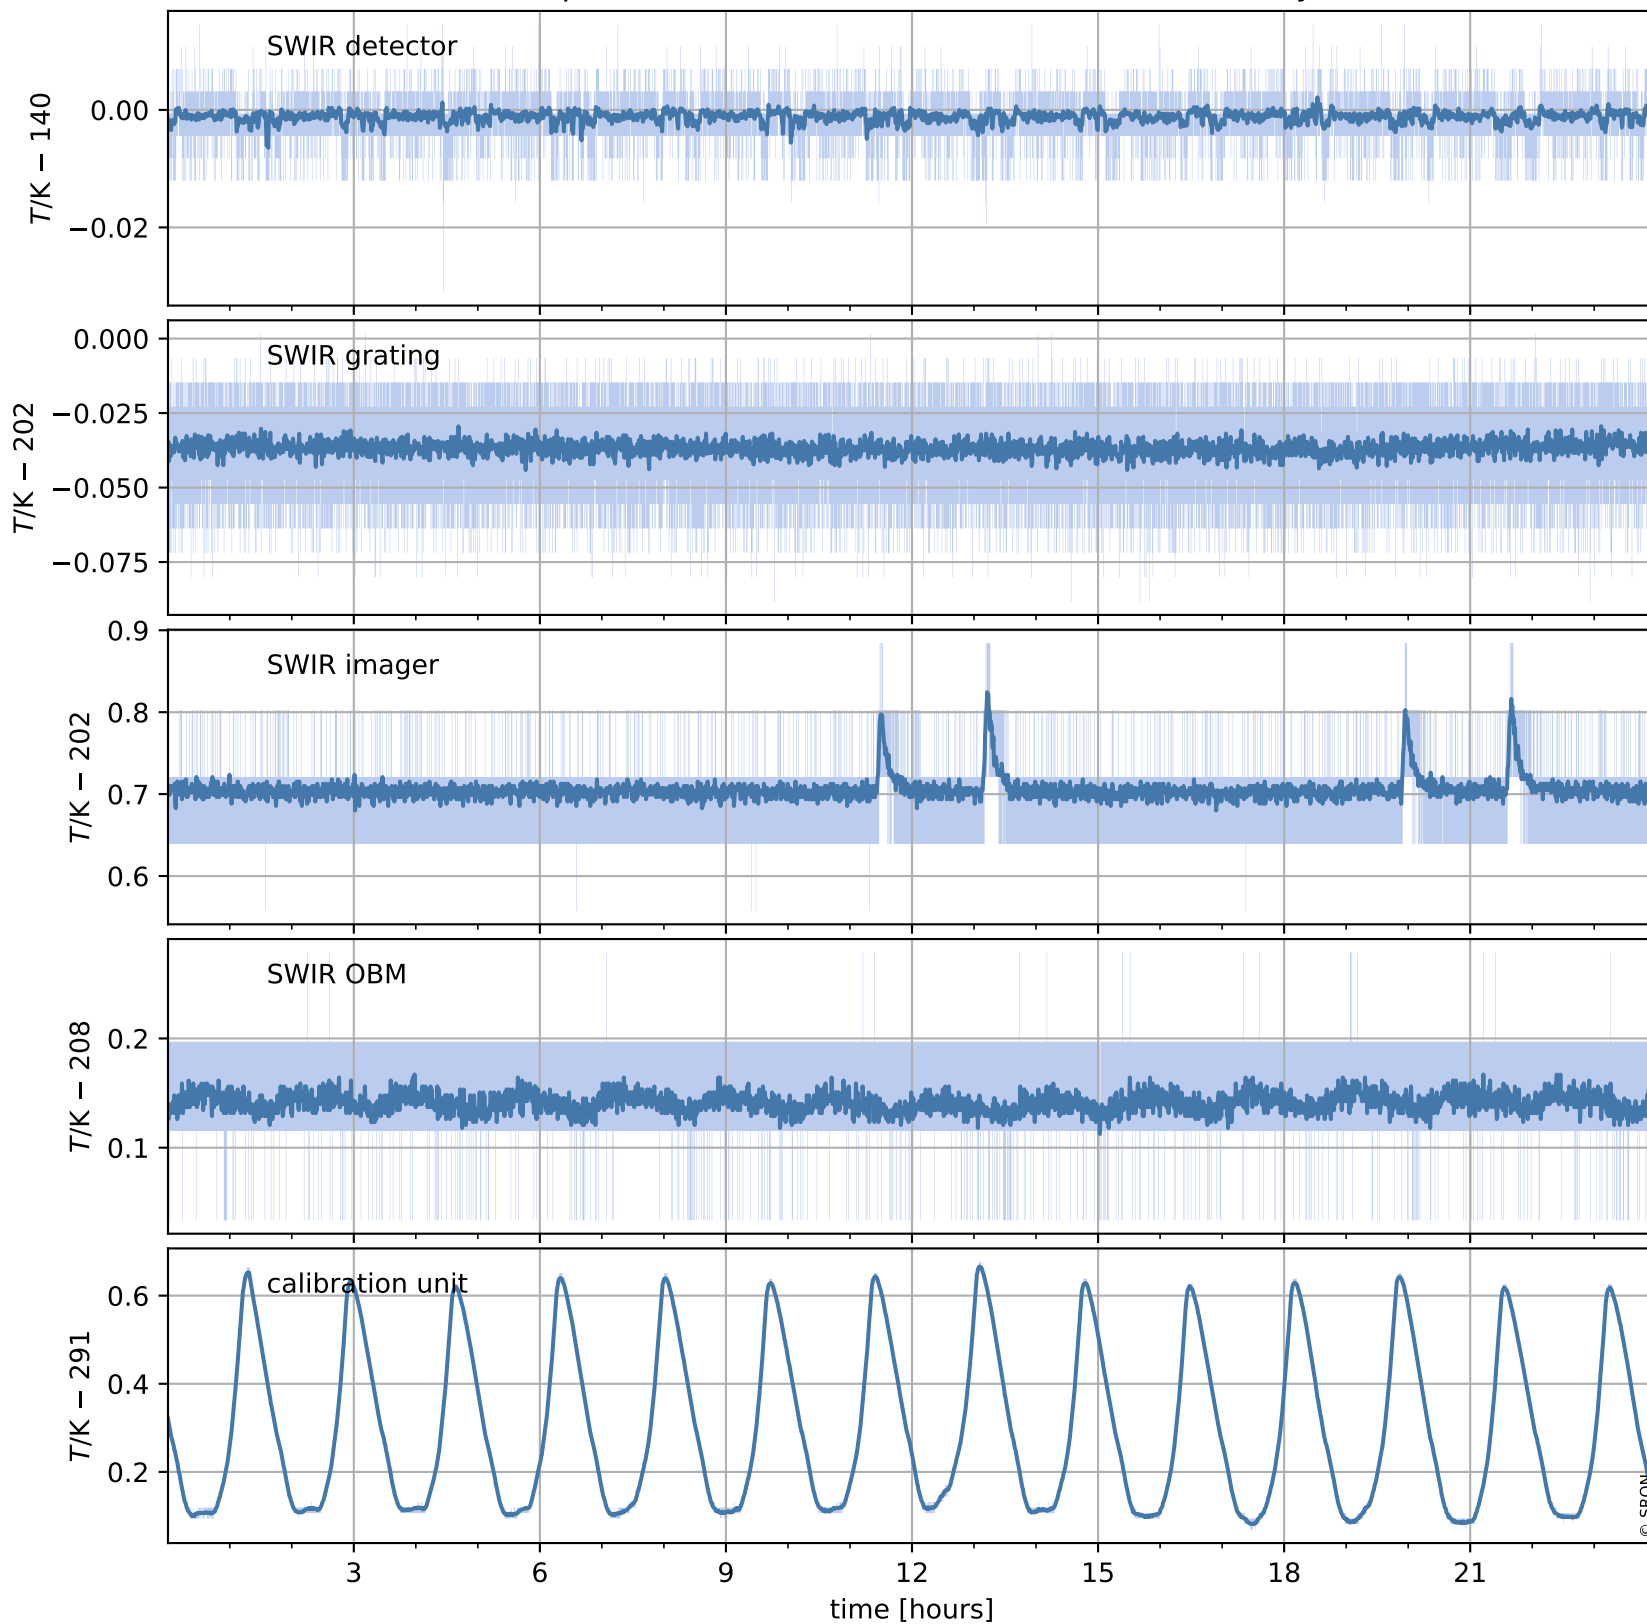

Tropomi SWIR housekeeping data

orbits : [20922, 20935]
coverage : 2021-10-27 / 2021-10-28
created : 2023-08-21T09:19:14

Temperature of sensors relevant for SWIR (one day)

Tropomi SWIR housekeeping data

orbits : [20451, 20935]
coverage : 2021-09-23 / 2021-10-28
created : 2023-08-21T09:19:14

Temperature of sensors relevant for SWIR (last month)

Tropomi SWIR housekeeping data

orbits : [20922, 20935]
coverage : 2021-10-27 / 2021-10-28
created : 2023-08-21T09:19:15

Current and duty cycle of 3 heaters relevant for SWIR (one day)

Tropomi SWIR housekeeping data

orbits : [20451, 20935]
coverage : 2021-09-23 / 2021-10-28
created : 2023-08-21T09:19:15

Current and duty cycle of 3 heaters relevant for SWIR (last month)

Tropomi SWIR housekeeping data

orbits : [20922, 20935]
coverage : 2021-10-27 / 2021-10-28
created : 2023-08-21T09:19:15

Temperature of sensors at the SWIR front-end electronics (one day)

Tropomi SWIR housekeeping data

orbits : [20451, 20935]
coverage : 2021-09-23 / 2021-10-28
created : 2023-08-21T09:19:16