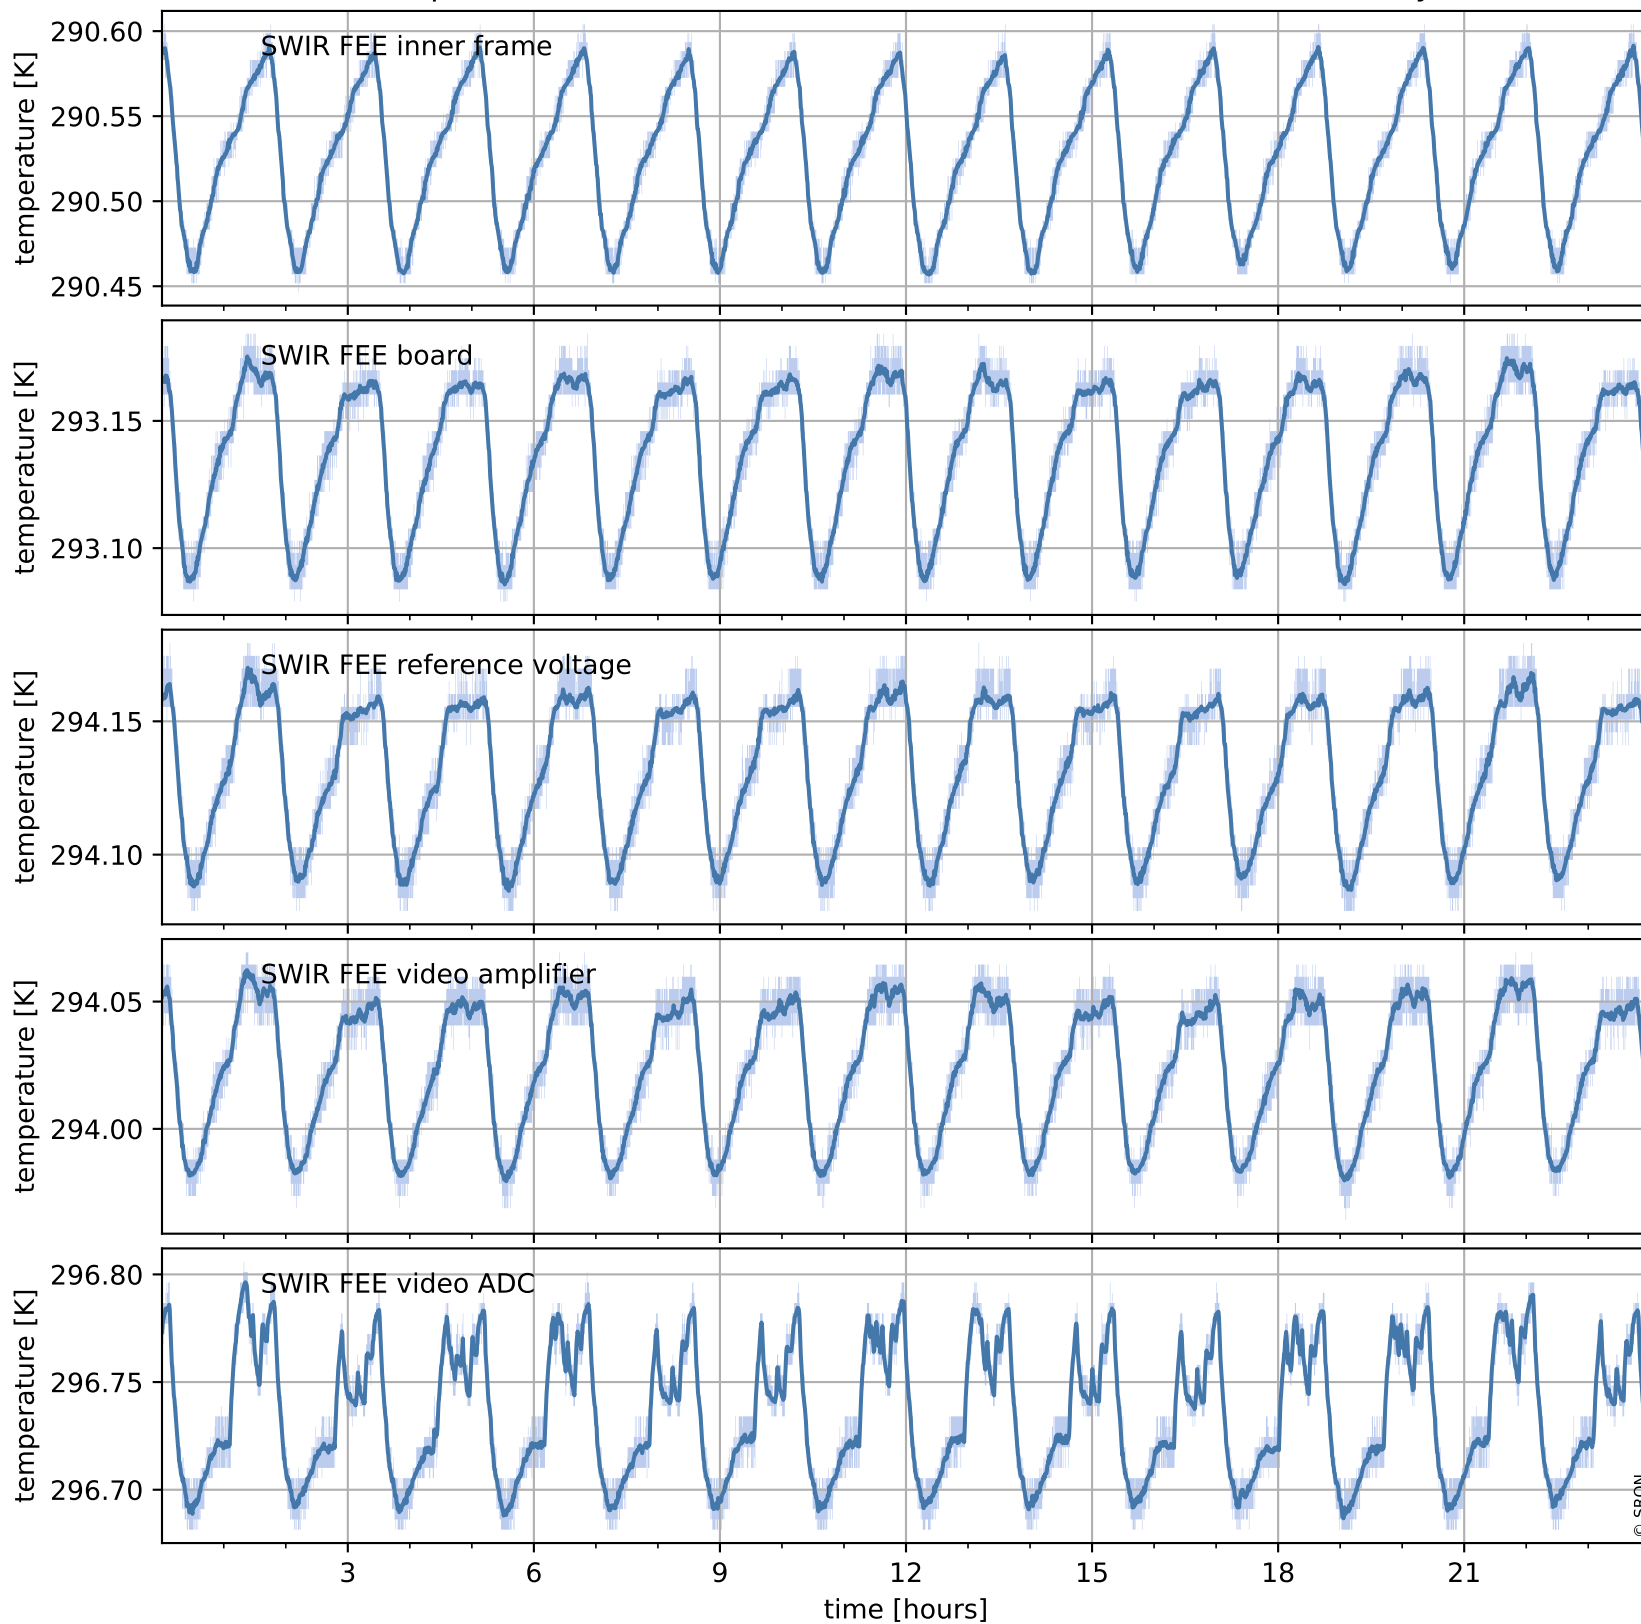

Tropomi SWIR housekeeping data

orbits : [20922, 20935]
coverage : 2021-10-27 / 2021-10-28
created : 2023-08-21T09:19:14

Temperature of sensors relevant for SWIR (one day)

Tropomi SWIR housekeeping data

orbits : [20451, 20935]
coverage : 2021-09-23 / 2021-10-28
created : 2023-08-21T09:19:14

Temperature of sensors relevant for SWIR (last month)

Tropomi SWIR housekeeping data

orbits : [20922, 20935]
coverage : 2021-10-27 / 2021-10-28
created : 2023-08-21T09:19:15

Current and duty cycle of 3 heaters relevant for SWIR (one day)

Tropomi SWIR housekeeping data

orbits : [20451, 20935]
coverage : 2021-09-23 / 2021-10-28
created : 2023-08-21T09:19:15

Current and duty cycle of 3 heaters relevant for SWIR (last month)

Tropomi SWIR housekeeping data

orbits : [20922, 20935]
coverage : 2021-10-27 / 2021-10-28
created : 2023-08-21T09:19:15

Temperature of sensors at the SWIR front-end electronics (one day)

Tropomi SWIR housekeeping data

orbits : [20451, 20935]
coverage : 2021-09-23 / 2021-10-28
created : 2023-08-21T09:19:16