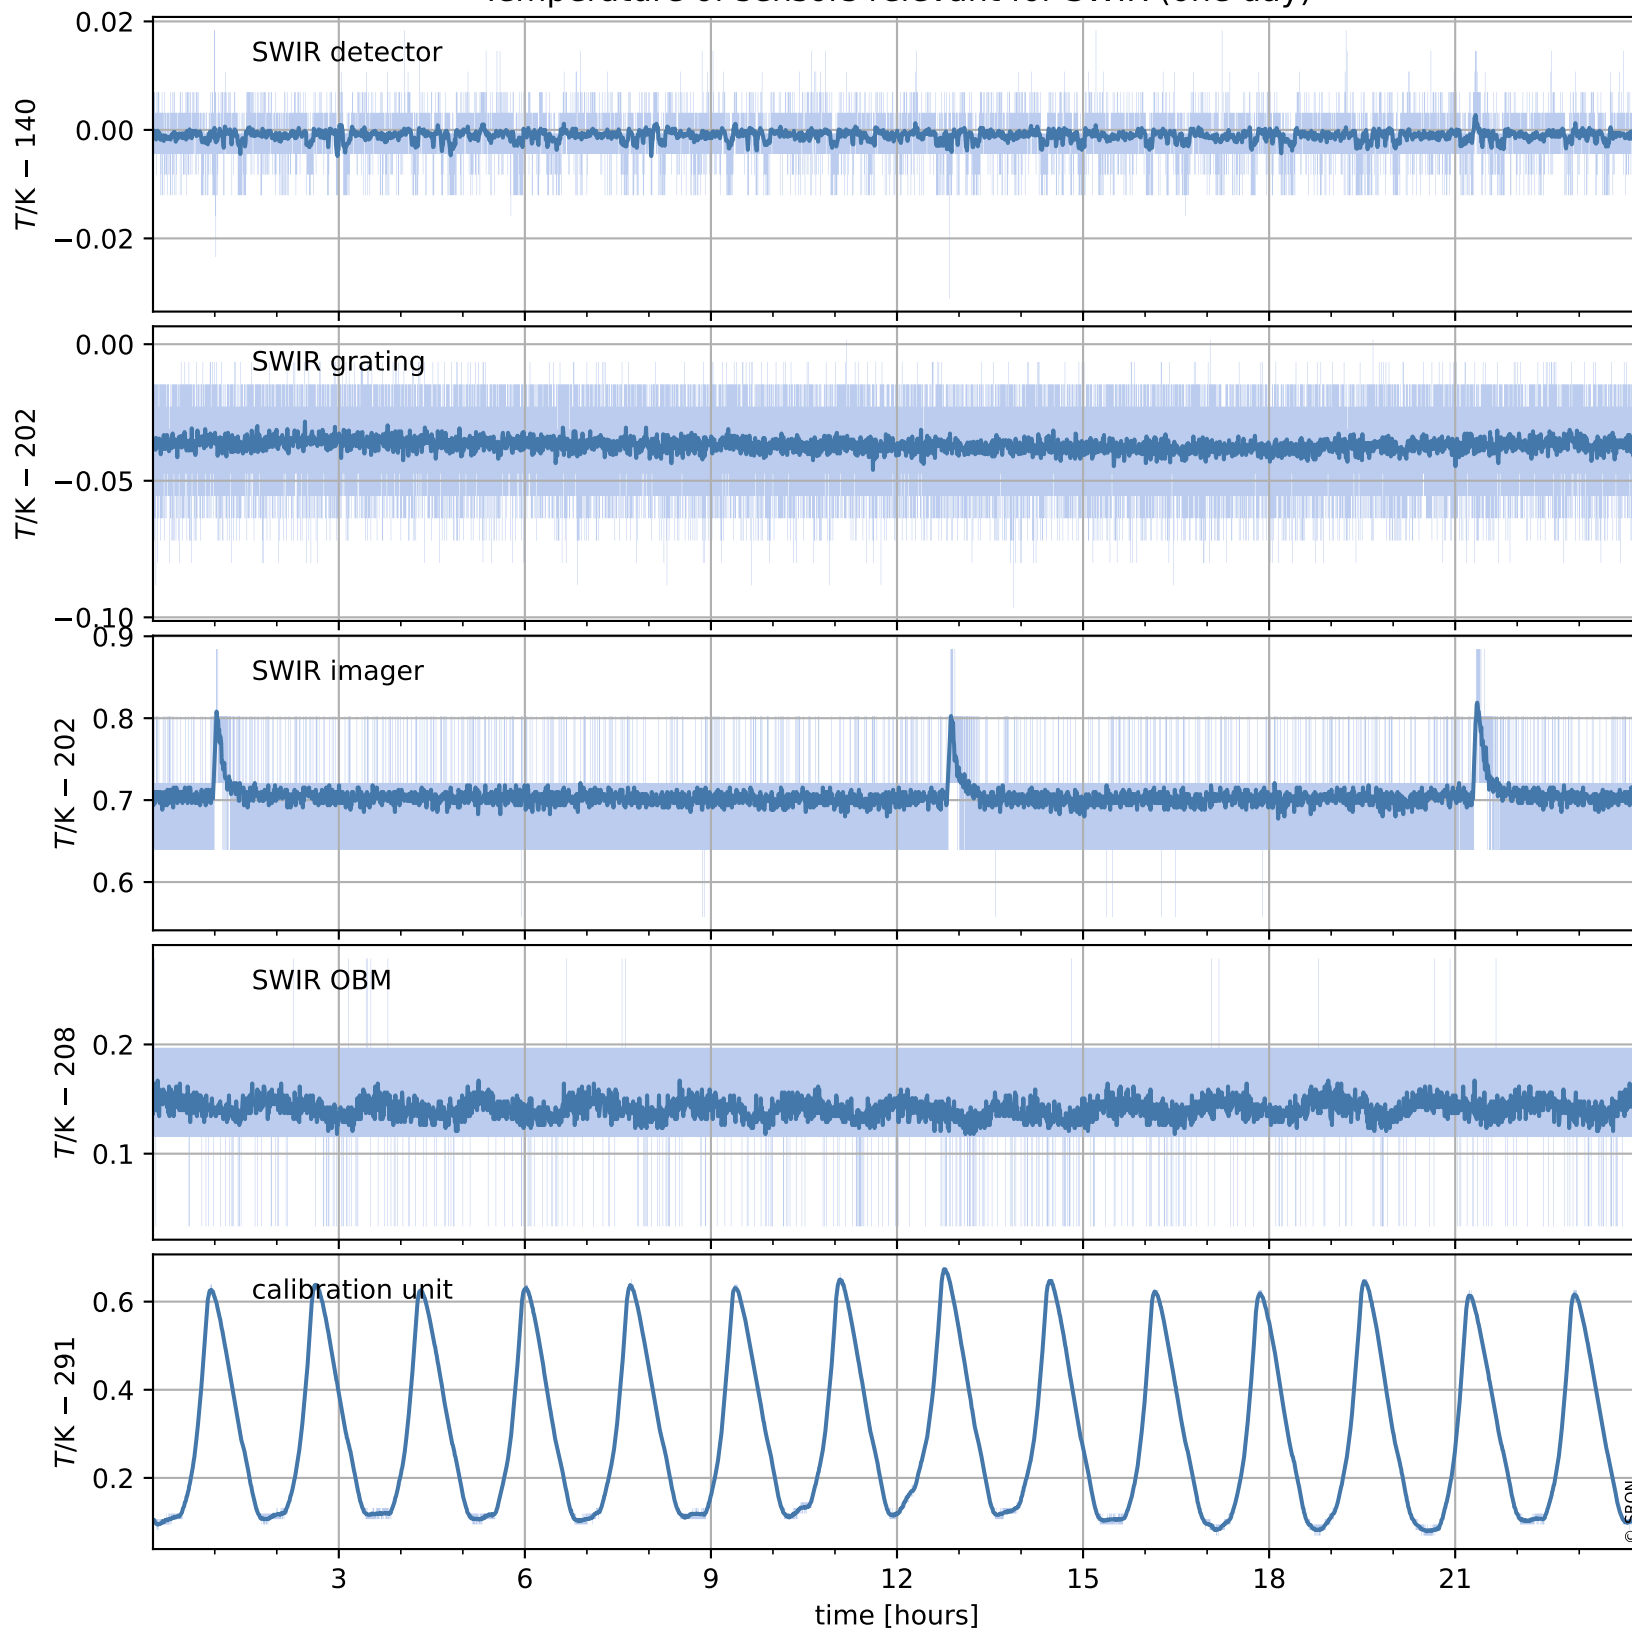

Tropomi SWIR housekeeping data

orbits : [20936, 20949]
coverage : 2021-10-28 / 2021-10-29
created : 2023-08-21T09:19:16

Temperature of sensors relevant for SWIR (one day)

Tropomi SWIR housekeeping data

orbits : [20465, 20949]
coverage : 2021-09-24 / 2021-10-29
created : 2023-08-21T09:19:17

Temperature of sensors relevant for SWIR (last month)

Tropomi SWIR housekeeping data

orbits : [20936, 20949]
coverage : 2021-10-28 / 2021-10-29
created : 2023-08-21T09:19:17

Current and duty cycle of 3 heaters relevant for SWIR (one day)

Tropomi SWIR housekeeping data

orbits : [20465, 20949]
coverage : 2021-09-24 / 2021-10-29
created : 2023-08-21T09:19:17

Current and duty cycle of 3 heaters relevant for SWIR (last month)

Tropomi SWIR housekeeping data

orbits : [20936, 20949]
coverage : 2021-10-28 / 2021-10-29
created : 2023-08-21T09:19:18

Temperature of sensors at the SWIR front-end electronics (one day)

Tropomi SWIR housekeeping data

orbits : [20465, 20949]
coverage : 2021-09-24 / 2021-10-29
created : 2023-08-21T09:19:18