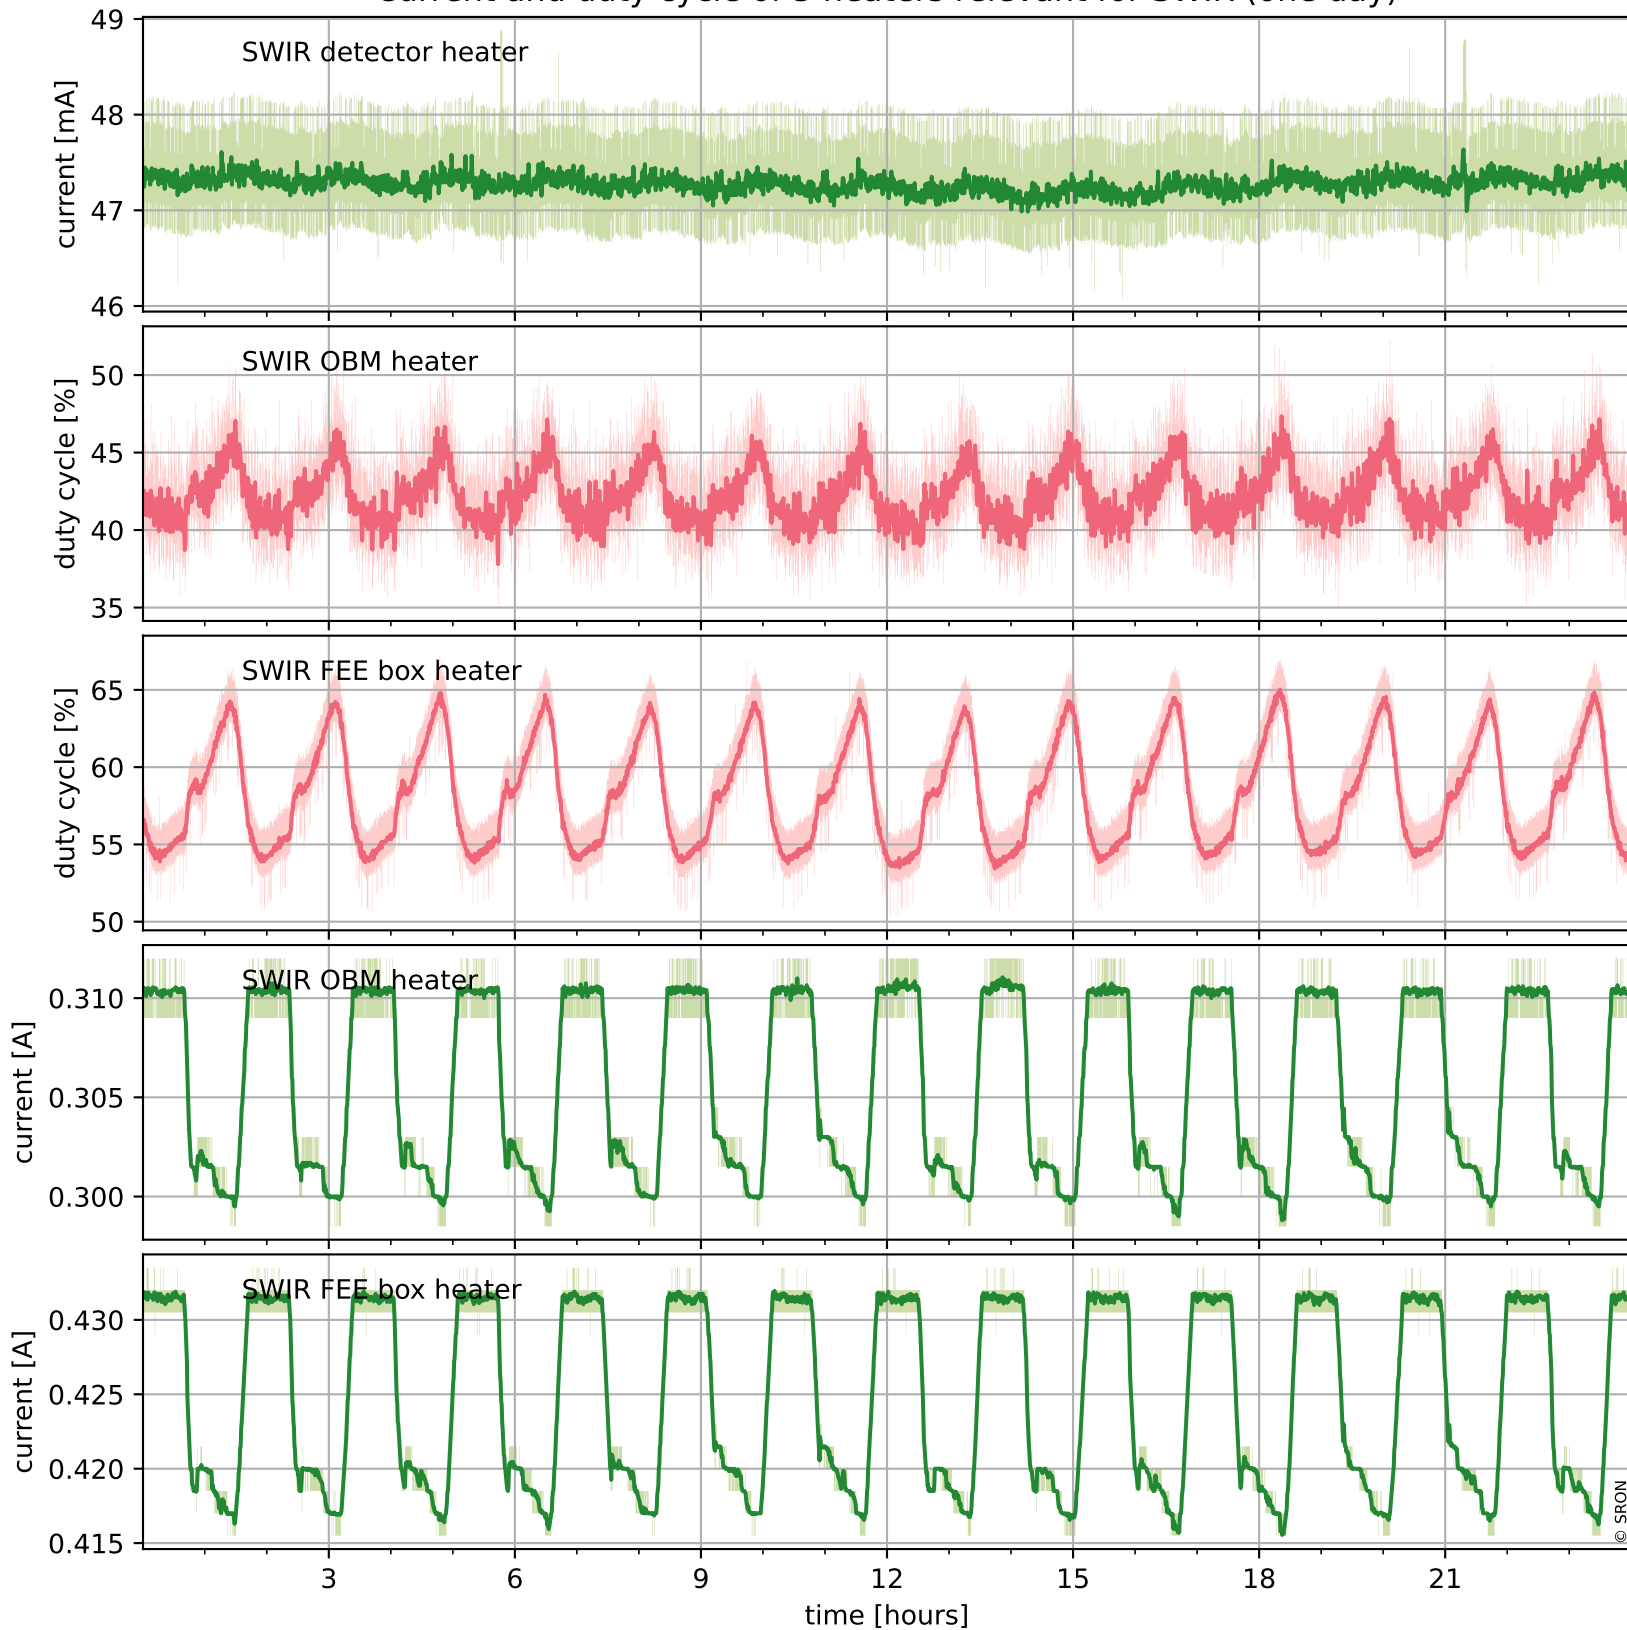

Tropomi SWIR housekeeping data

orbits : [20936, 20949]
coverage : 2021-10-28 / 2021-10-29
created : 2023-08-21T09:19:16

Temperature of sensors relevant for SWIR (one day)

Tropomi SWIR housekeeping data

orbits : [20465, 20949]
coverage : 2021-09-24 / 2021-10-29
created : 2023-08-21T09:19:17

Temperature of sensors relevant for SWIR (last month)

Tropomi SWIR housekeeping data

orbits : [20936, 20949]
coverage : 2021-10-28 / 2021-10-29
created : 2023-08-21T09:19:17

Current and duty cycle of 3 heaters relevant for SWIR (one day)

Tropomi SWIR housekeeping data

orbits : [20465, 20949]
coverage : 2021-09-24 / 2021-10-29
created : 2023-08-21T09:19:17

Current and duty cycle of 3 heaters relevant for SWIR (last month)

Tropomi SWIR housekeeping data

orbits : [20936, 20949]
coverage : 2021-10-28 / 2021-10-29
created : 2023-08-21T09:19:18

Temperature of sensors at the SWIR front-end electronics (one day)

Tropomi SWIR housekeeping data

orbits : [20465, 20949]
coverage : 2021-09-24 / 2021-10-29
created : 2023-08-21T09:19:18