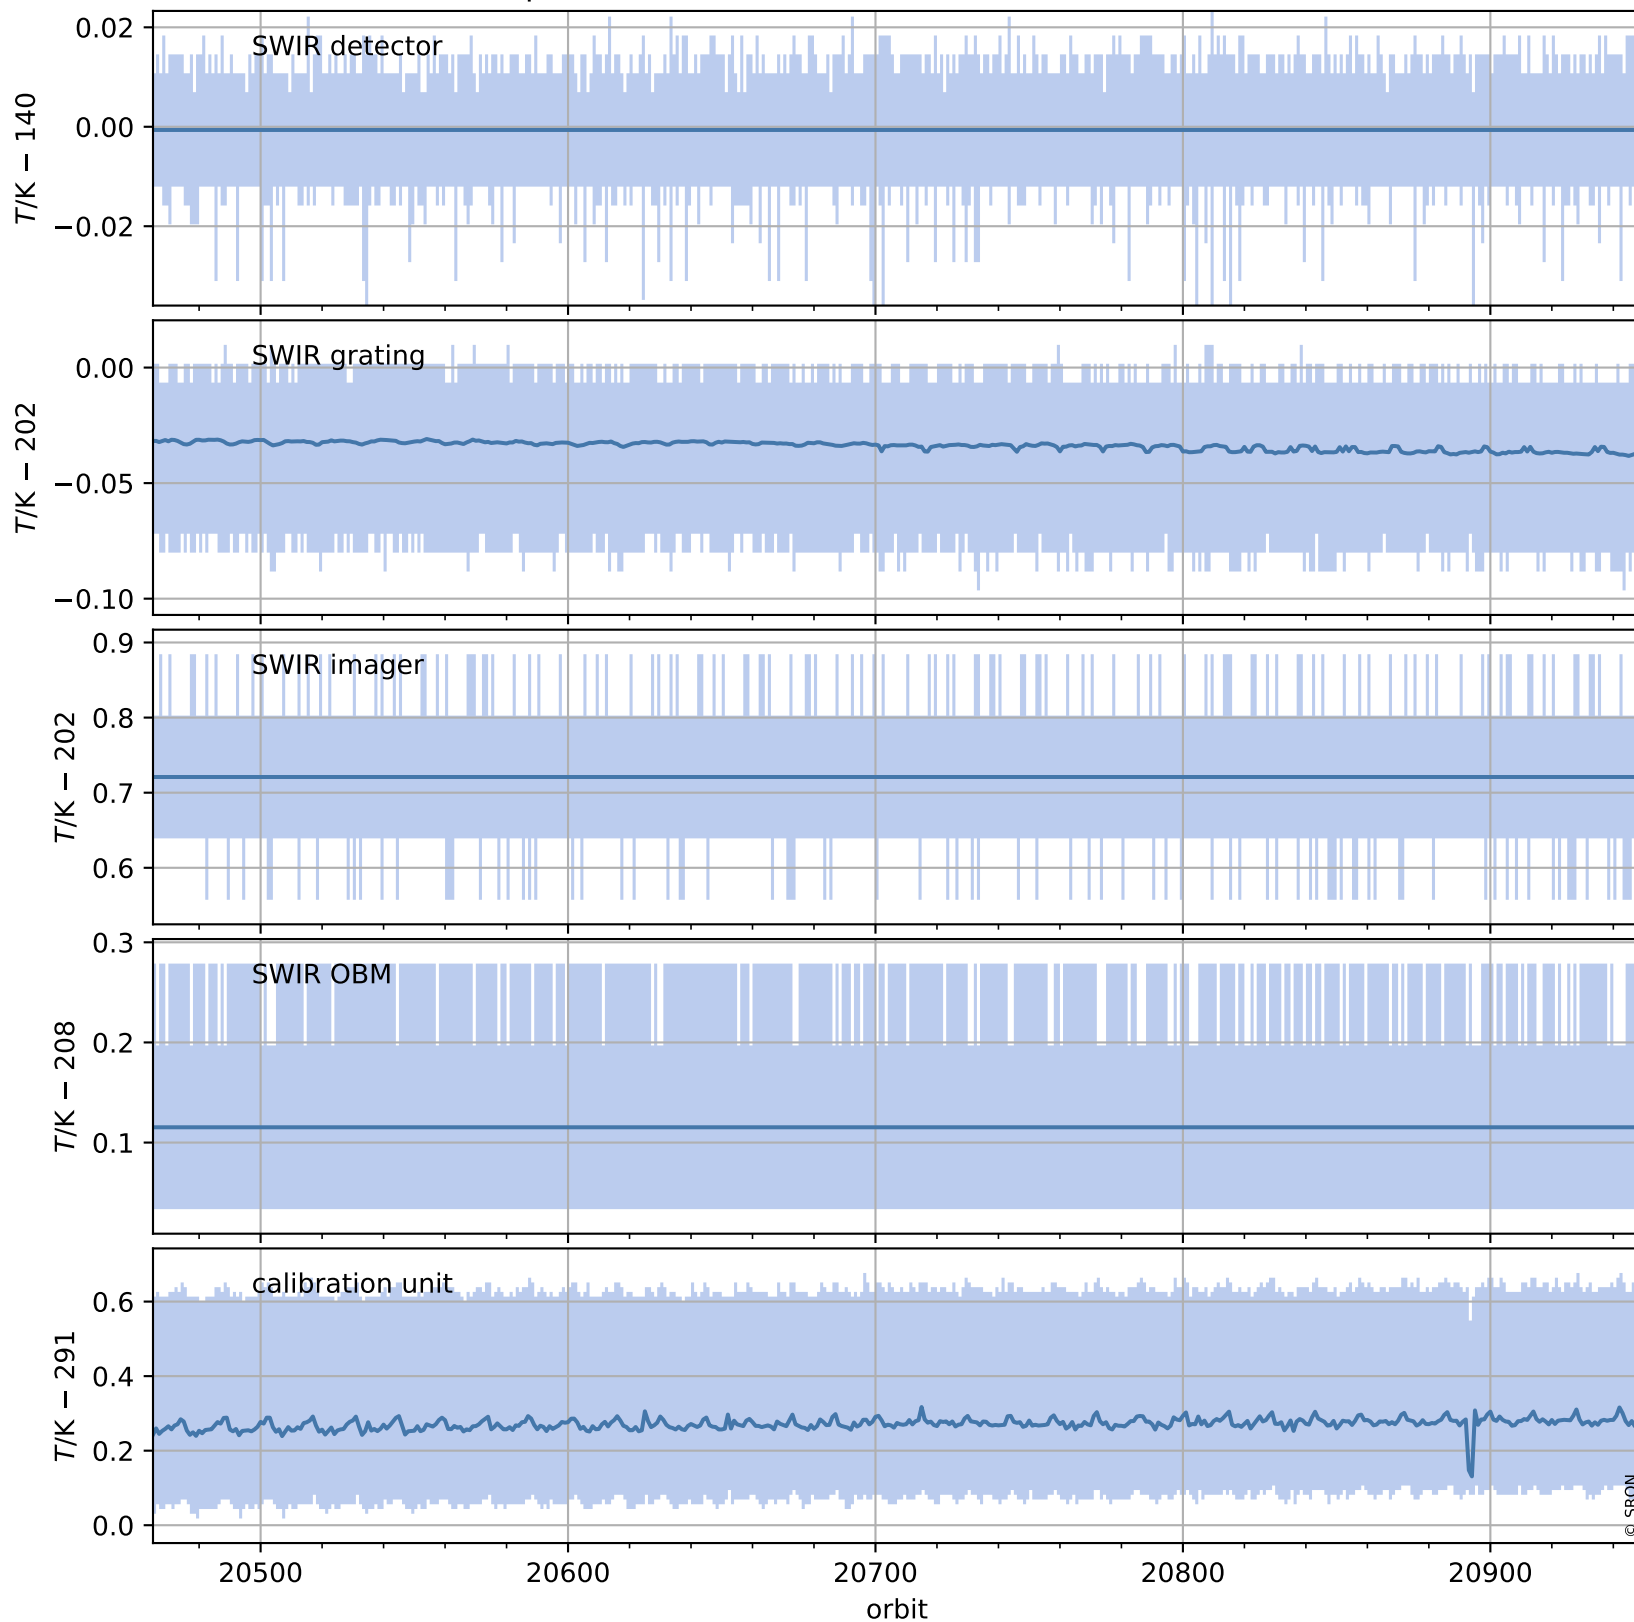

Tropomi SWIR housekeeping data

orbits : [20936, 20949]
coverage : 2021-10-28 / 2021-10-29
created : 2023-08-21T09:19:16

Temperature of sensors relevant for SWIR (one day)

Tropomi SWIR housekeeping data

orbits : [20465, 20949]
coverage : 2021-09-24 / 2021-10-29
created : 2023-08-21T09:19:17

Temperature of sensors relevant for SWIR (last month)

Tropomi SWIR housekeeping data

orbits : [20936, 20949]
coverage : 2021-10-28 / 2021-10-29
created : 2023-08-21T09:19:17

Current and duty cycle of 3 heaters relevant for SWIR (one day)

Tropomi SWIR housekeeping data

orbits : [20465, 20949]
coverage : 2021-09-24 / 2021-10-29
created : 2023-08-21T09:19:17

Current and duty cycle of 3 heaters relevant for SWIR (last month)

Tropomi SWIR housekeeping data

orbits : [20936, 20949]
coverage : 2021-10-28 / 2021-10-29
created : 2023-08-21T09:19:18

Temperature of sensors at the SWIR front-end electronics (one day)

Tropomi SWIR housekeeping data

orbits : [20465, 20949]
coverage : 2021-09-24 / 2021-10-29
created : 2023-08-21T09:19:18