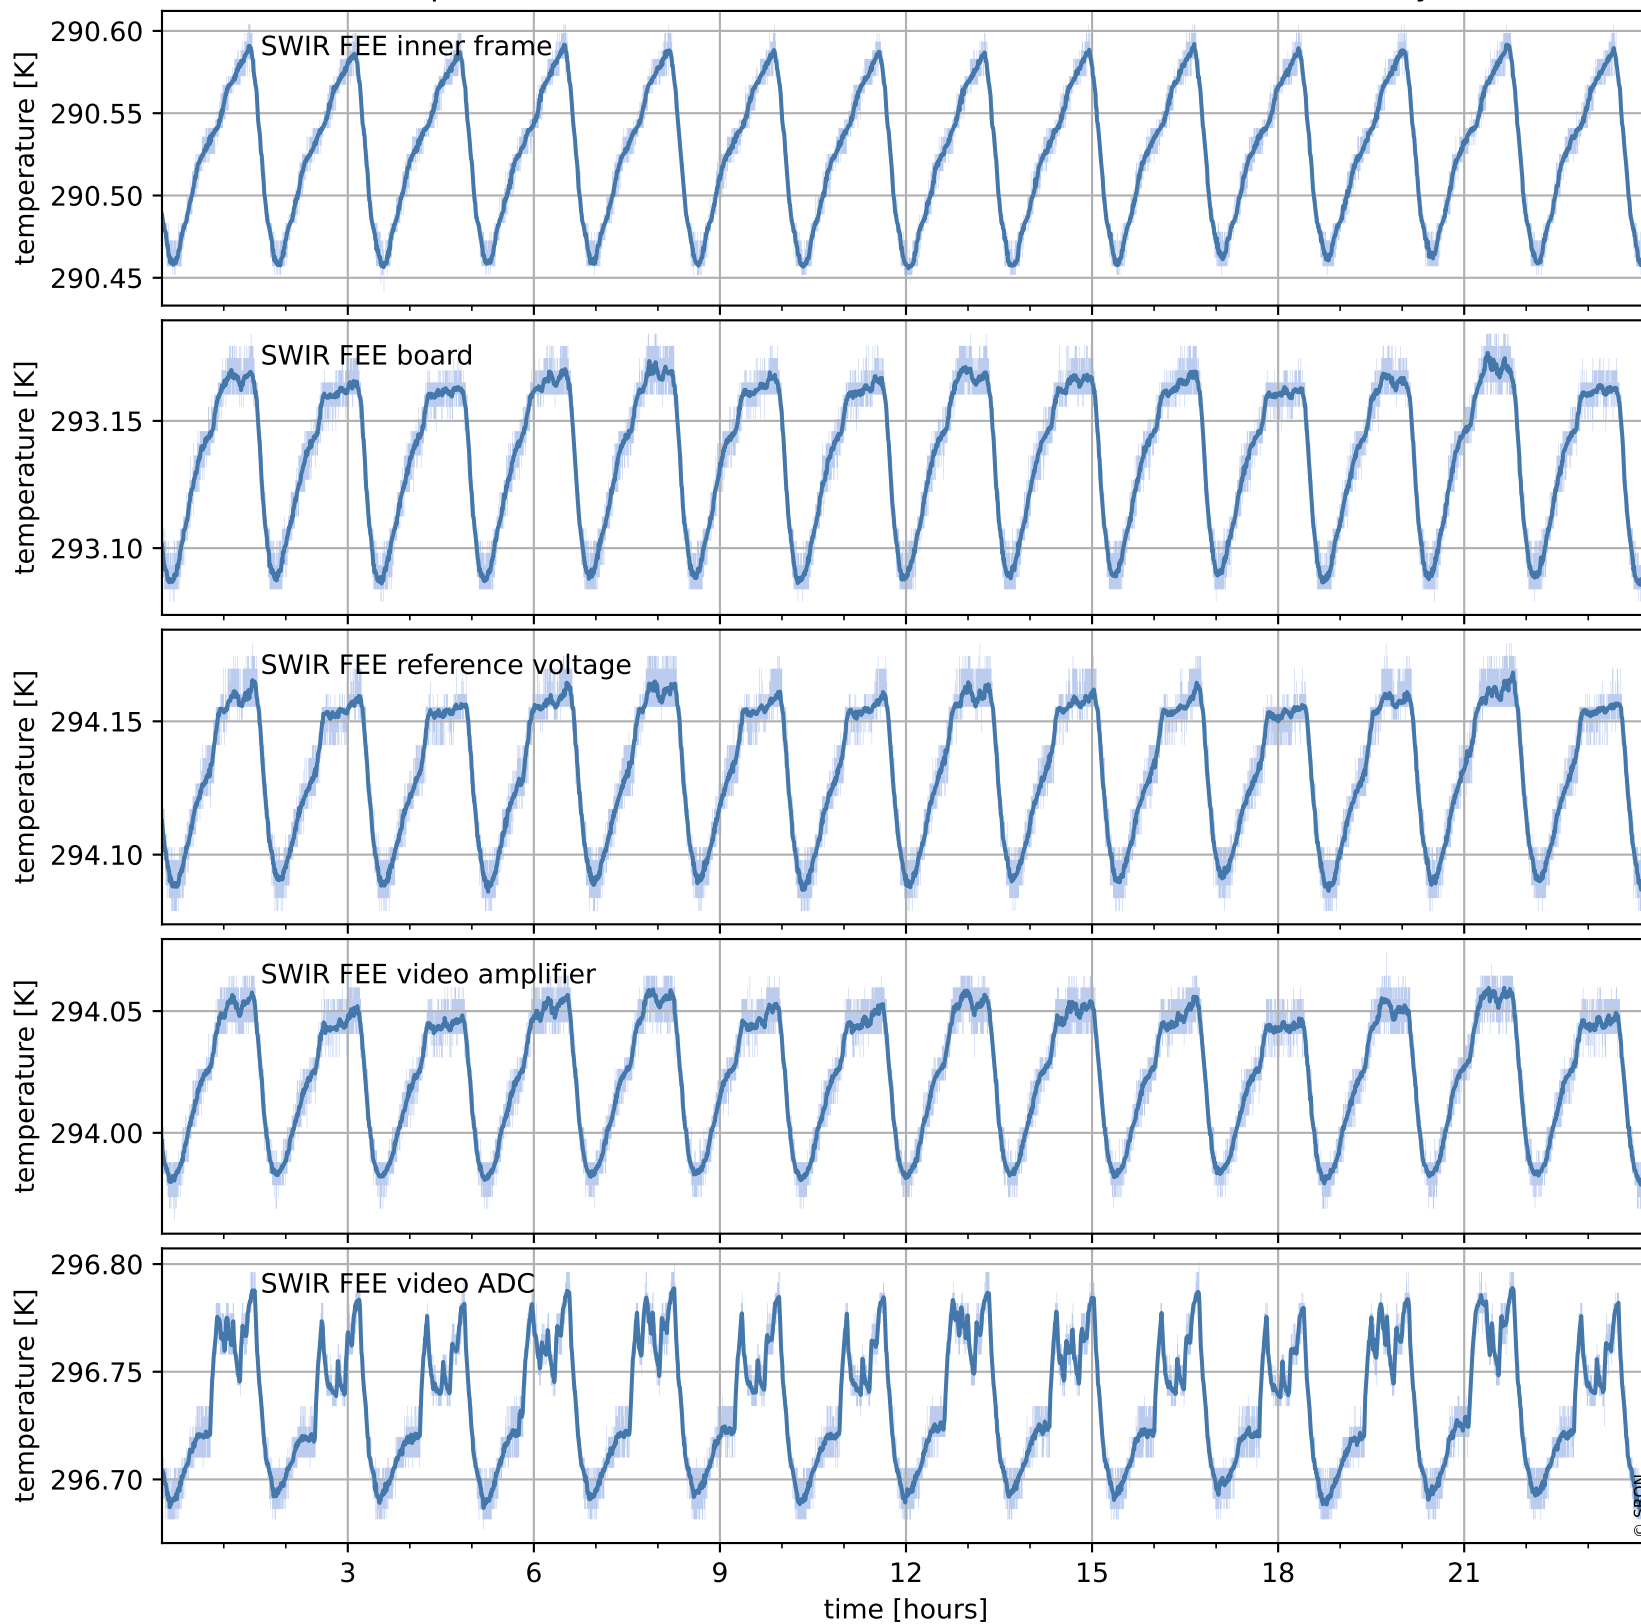

Tropomi SWIR housekeeping data

orbits : [20936, 20949]
coverage : 2021-10-28 / 2021-10-29
created : 2023-08-21T09:19:16

Temperature of sensors relevant for SWIR (one day)

Tropomi SWIR housekeeping data

orbits : [20465, 20949]
coverage : 2021-09-24 / 2021-10-29
created : 2023-08-21T09:19:17

Temperature of sensors relevant for SWIR (last month)

Tropomi SWIR housekeeping data

orbits : [20936, 20949]
coverage : 2021-10-28 / 2021-10-29
created : 2023-08-21T09:19:17

Current and duty cycle of 3 heaters relevant for SWIR (one day)

Tropomi SWIR housekeeping data

orbits : [20465, 20949]
coverage : 2021-09-24 / 2021-10-29
created : 2023-08-21T09:19:17

Current and duty cycle of 3 heaters relevant for SWIR (last month)

Tropomi SWIR housekeeping data

orbits : [20936, 20949]
coverage : 2021-10-28 / 2021-10-29
created : 2023-08-21T09:19:18

Temperature of sensors at the SWIR front-end electronics (one day)

Tropomi SWIR housekeeping data

orbits : [20465, 20949]
coverage : 2021-09-24 / 2021-10-29
created : 2023-08-21T09:19:18