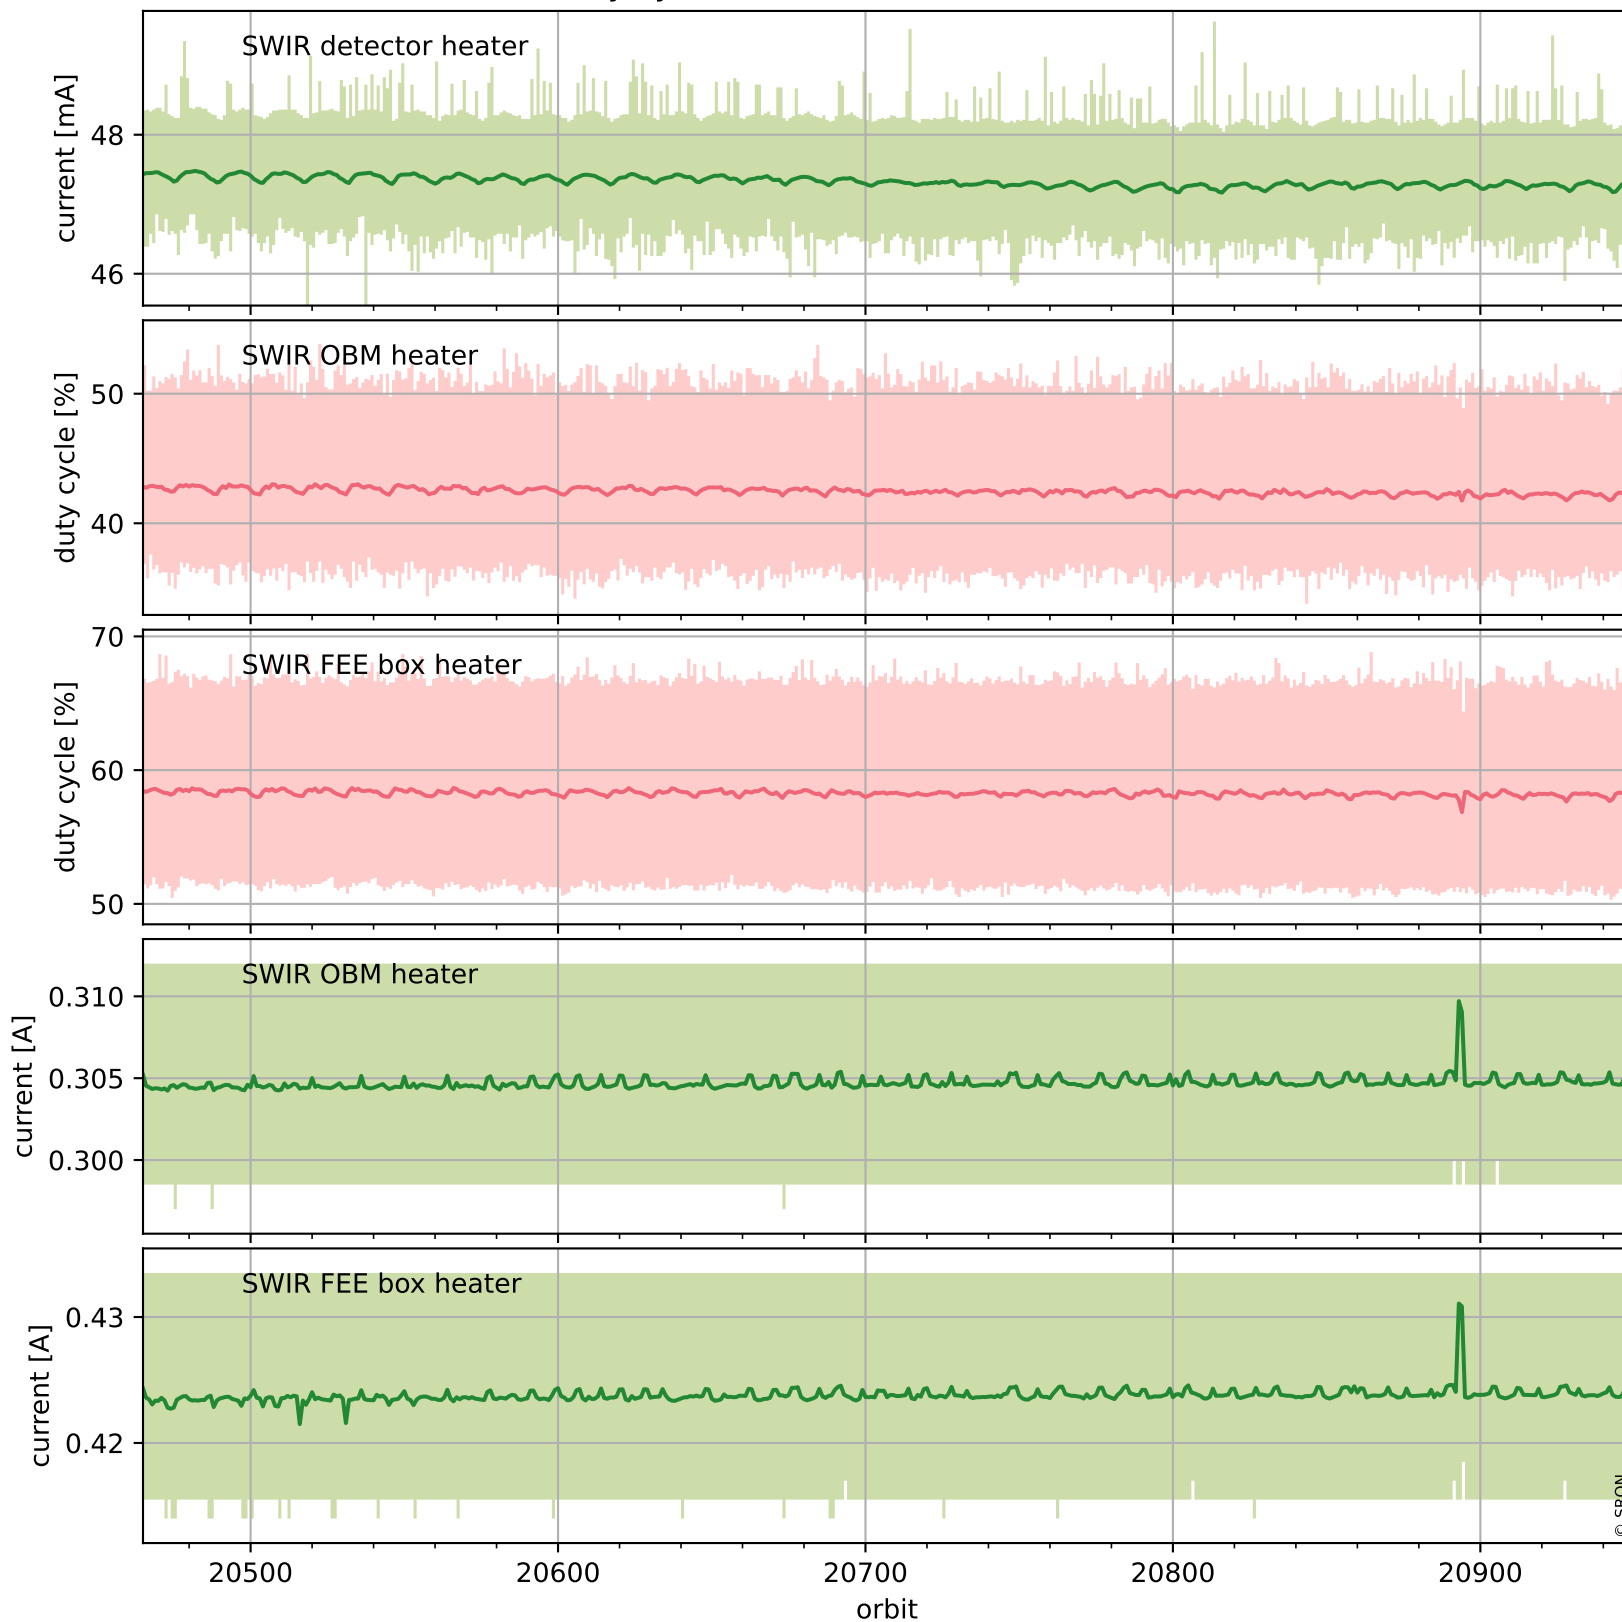

Tropomi SWIR housekeeping data

orbits : [20936, 20949]
coverage : 2021-10-28 / 2021-10-29
created : 2023-08-21T09:19:16

Temperature of sensors relevant for SWIR (one day)

Tropomi SWIR housekeeping data

orbits : [20465, 20949]
coverage : 2021-09-24 / 2021-10-29
created : 2023-08-21T09:19:17

Temperature of sensors relevant for SWIR (last month)

Tropomi SWIR housekeeping data

orbits : [20936, 20949]
coverage : 2021-10-28 / 2021-10-29
created : 2023-08-21T09:19:17

Current and duty cycle of 3 heaters relevant for SWIR (one day)

Tropomi SWIR housekeeping data

orbits : [20465, 20949]
coverage : 2021-09-24 / 2021-10-29
created : 2023-08-21T09:19:17

Current and duty cycle of 3 heaters relevant for SWIR (last month)

Tropomi SWIR housekeeping data

orbits : [20936, 20949]
coverage : 2021-10-28 / 2021-10-29
created : 2023-08-21T09:19:18

Temperature of sensors at the SWIR front-end electronics (one day)

Tropomi SWIR housekeeping data

orbits : [20465, 20949]
coverage : 2021-09-24 / 2021-10-29
created : 2023-08-21T09:19:18