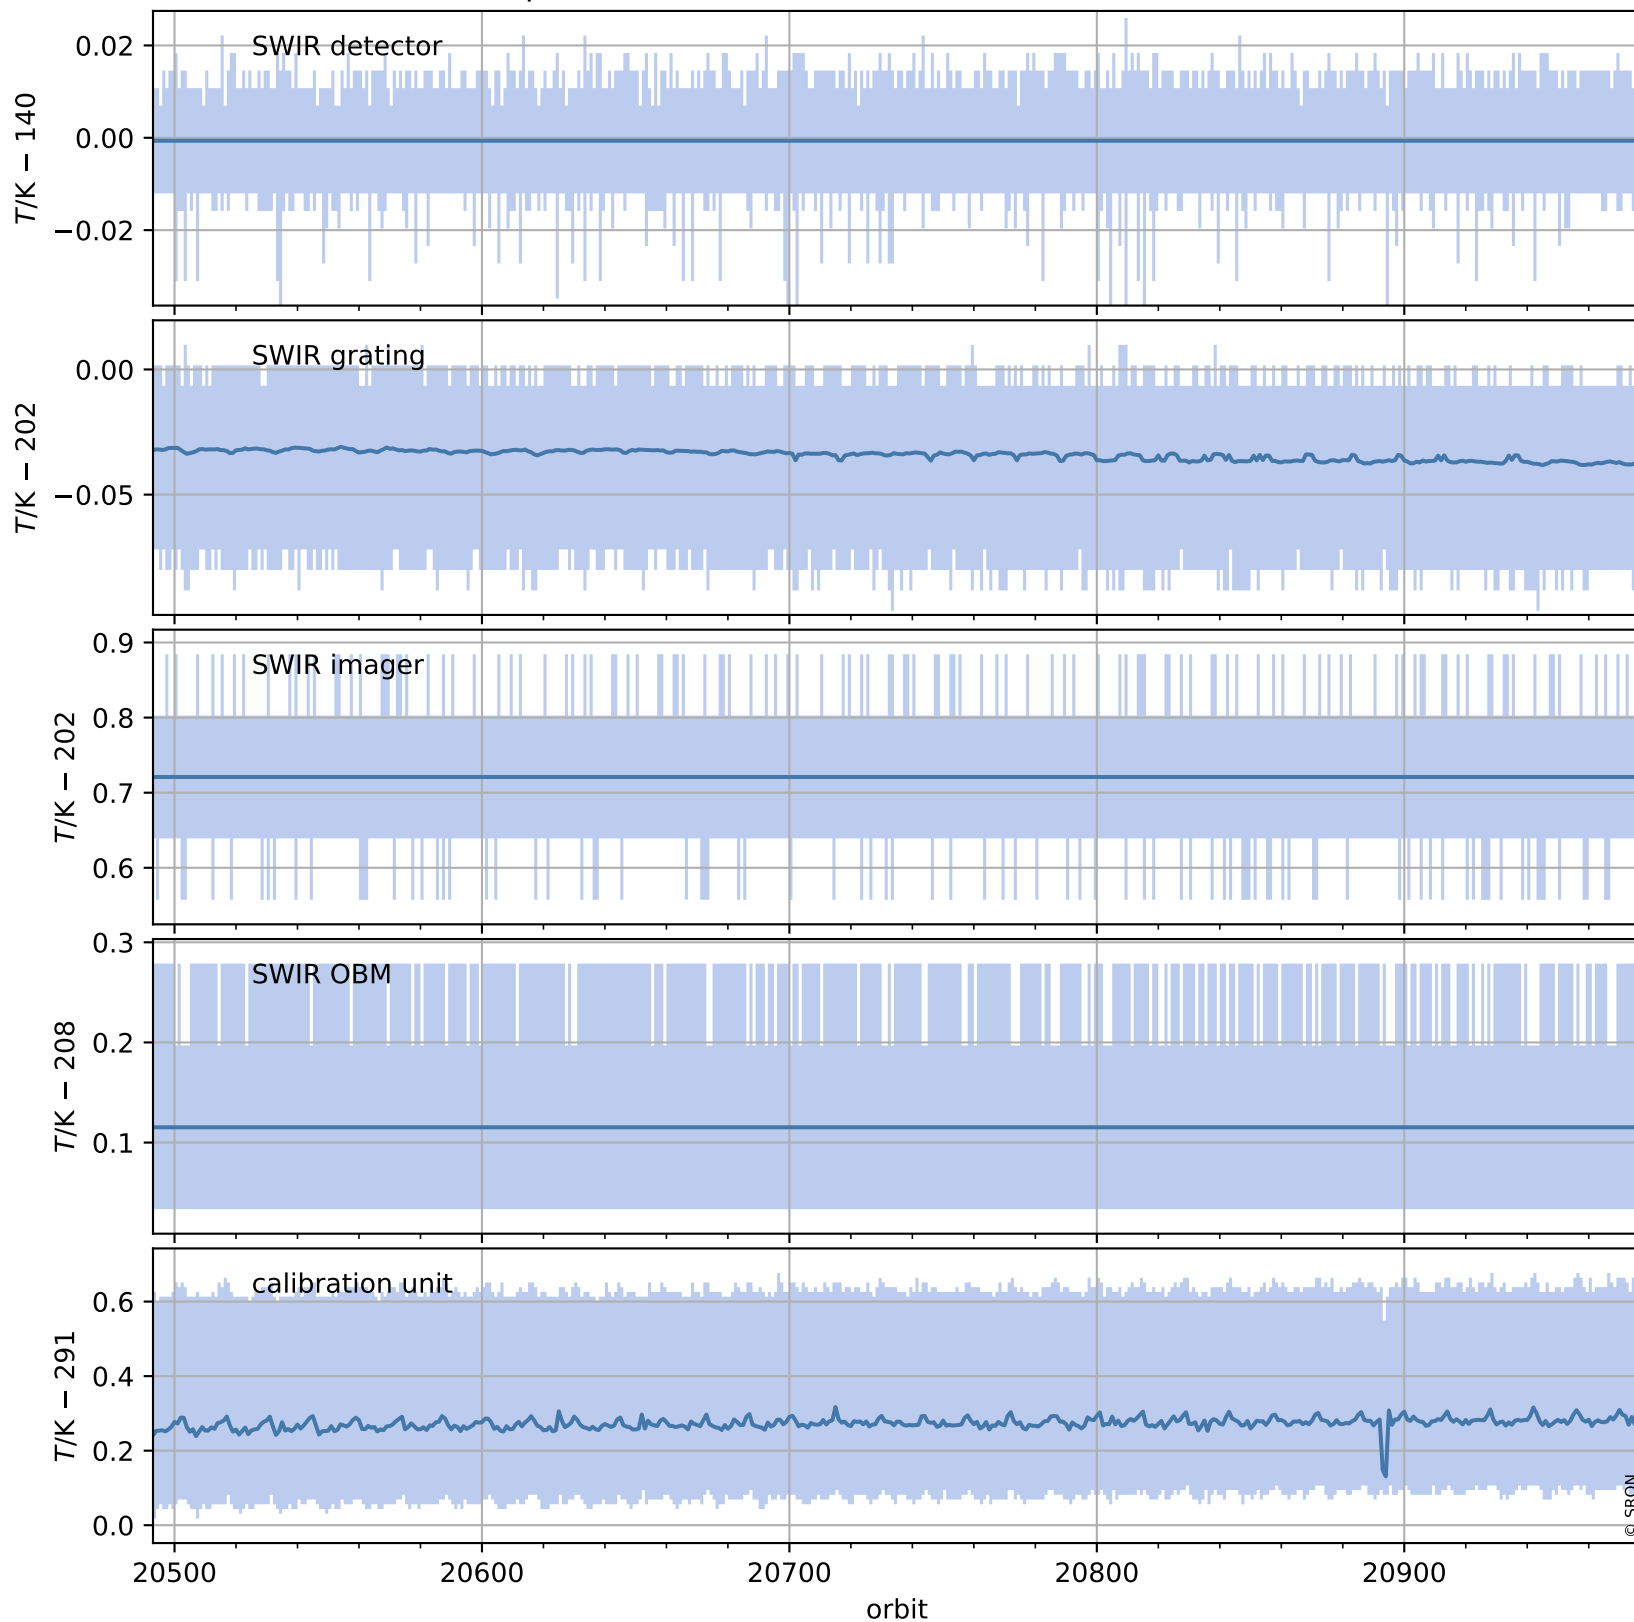

# Tropomi SWIR housekeeping data

orbits : [20964, 20977]  
coverage : 2021-10-30 / 2021-10-31  
created : 2023-08-21T09:19:21

## Temperature of sensors relevant for SWIR (one day)

# Tropomi SWIR housekeeping data

orbits : [20493, 20977]  
coverage : 2021-09-26 / 2021-10-31  
created : 2023-08-21T09:19:21

## Temperature of sensors relevant for SWIR (last month)