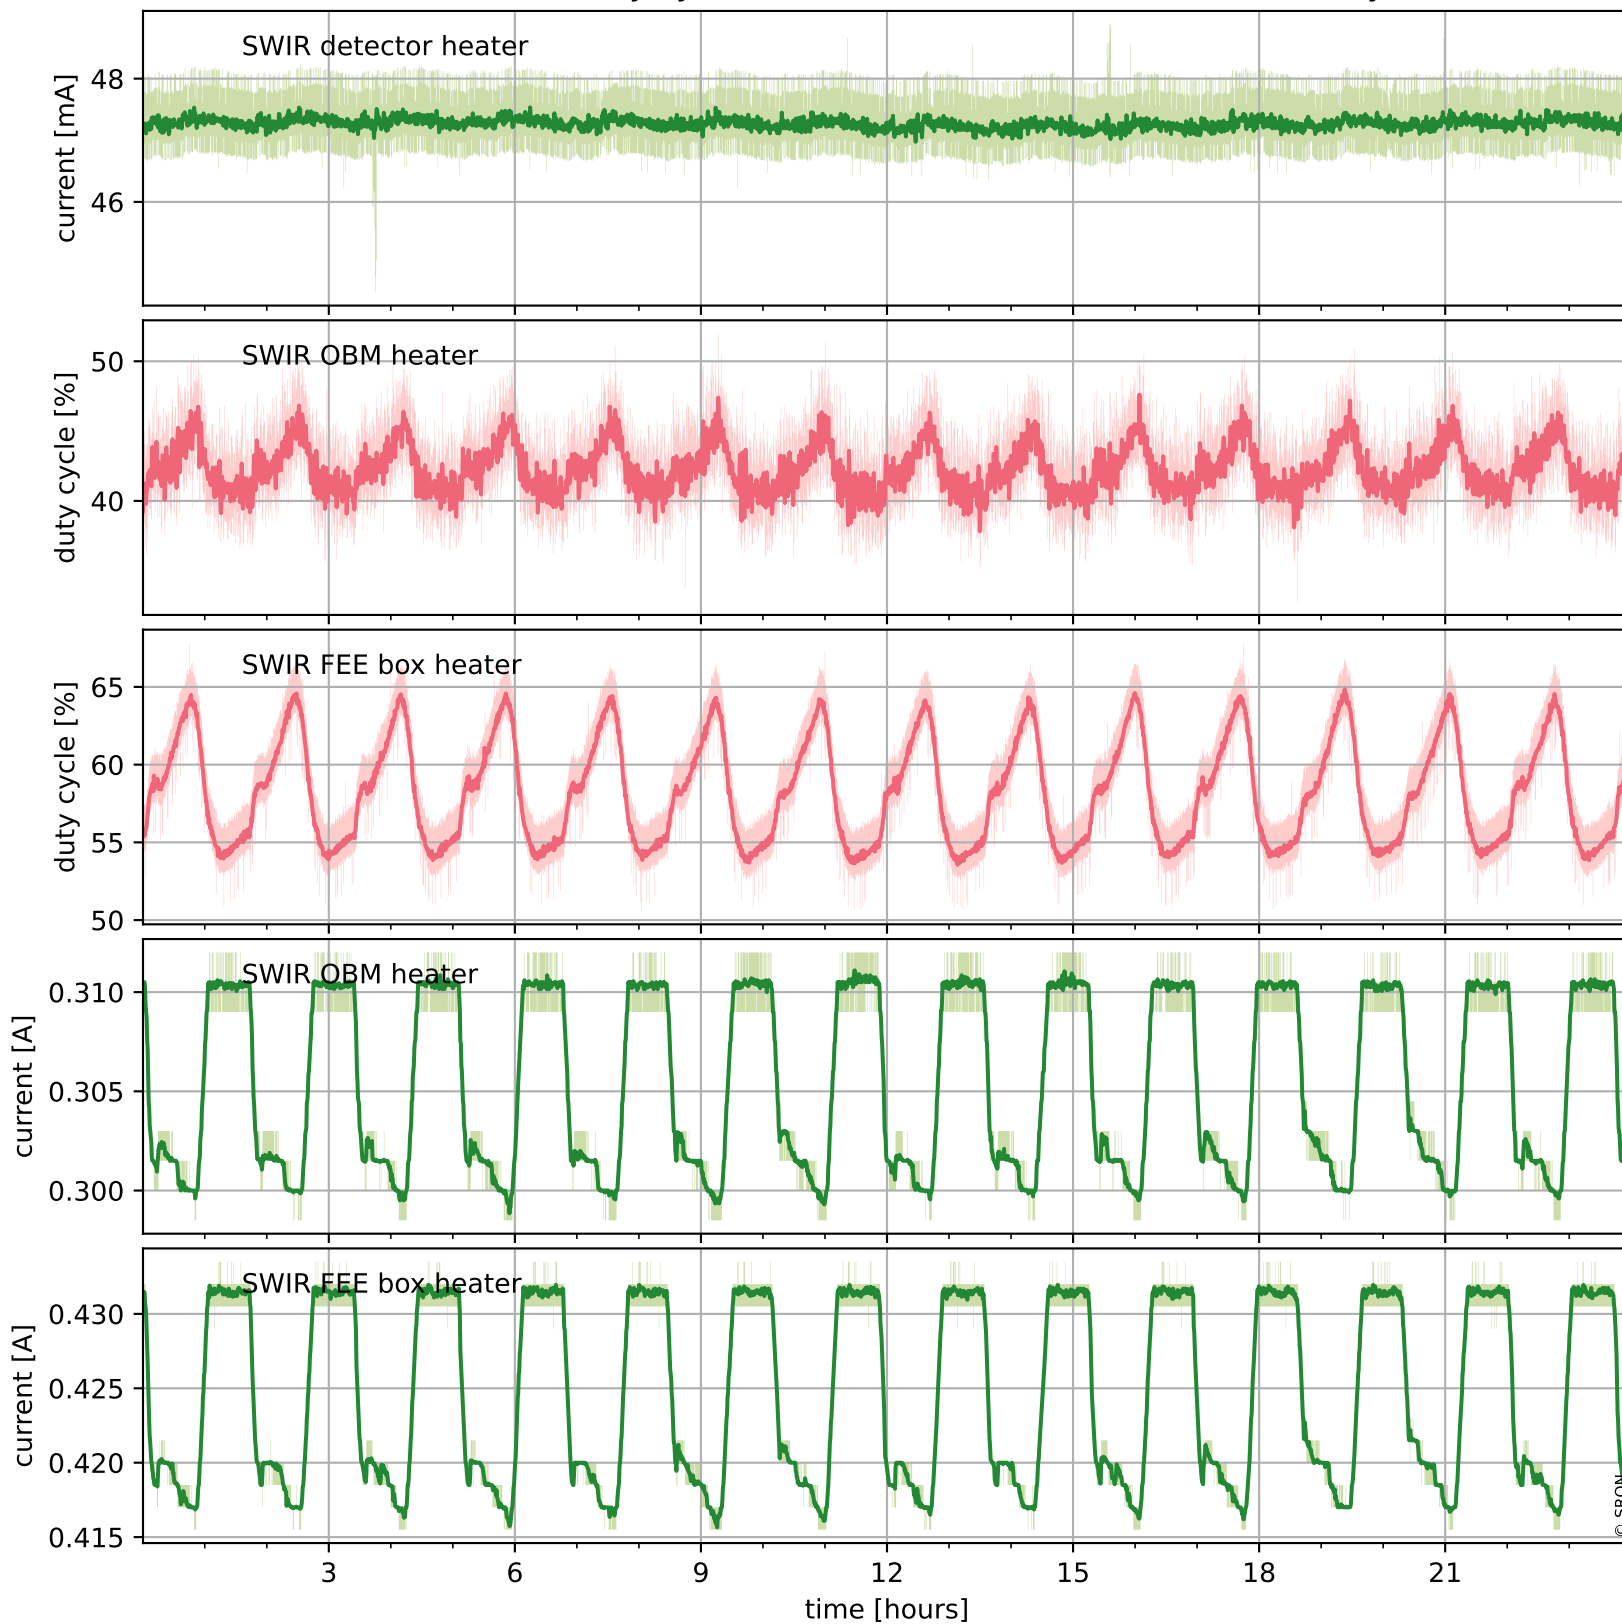

Tropomi SWIR housekeeping data

orbits : [20964, 20977]
coverage : 2021-10-30 / 2021-10-31
created : 2023-08-21T09:19:22

Current and duty cycle of 3 heaters relevant for SWIR (one day)