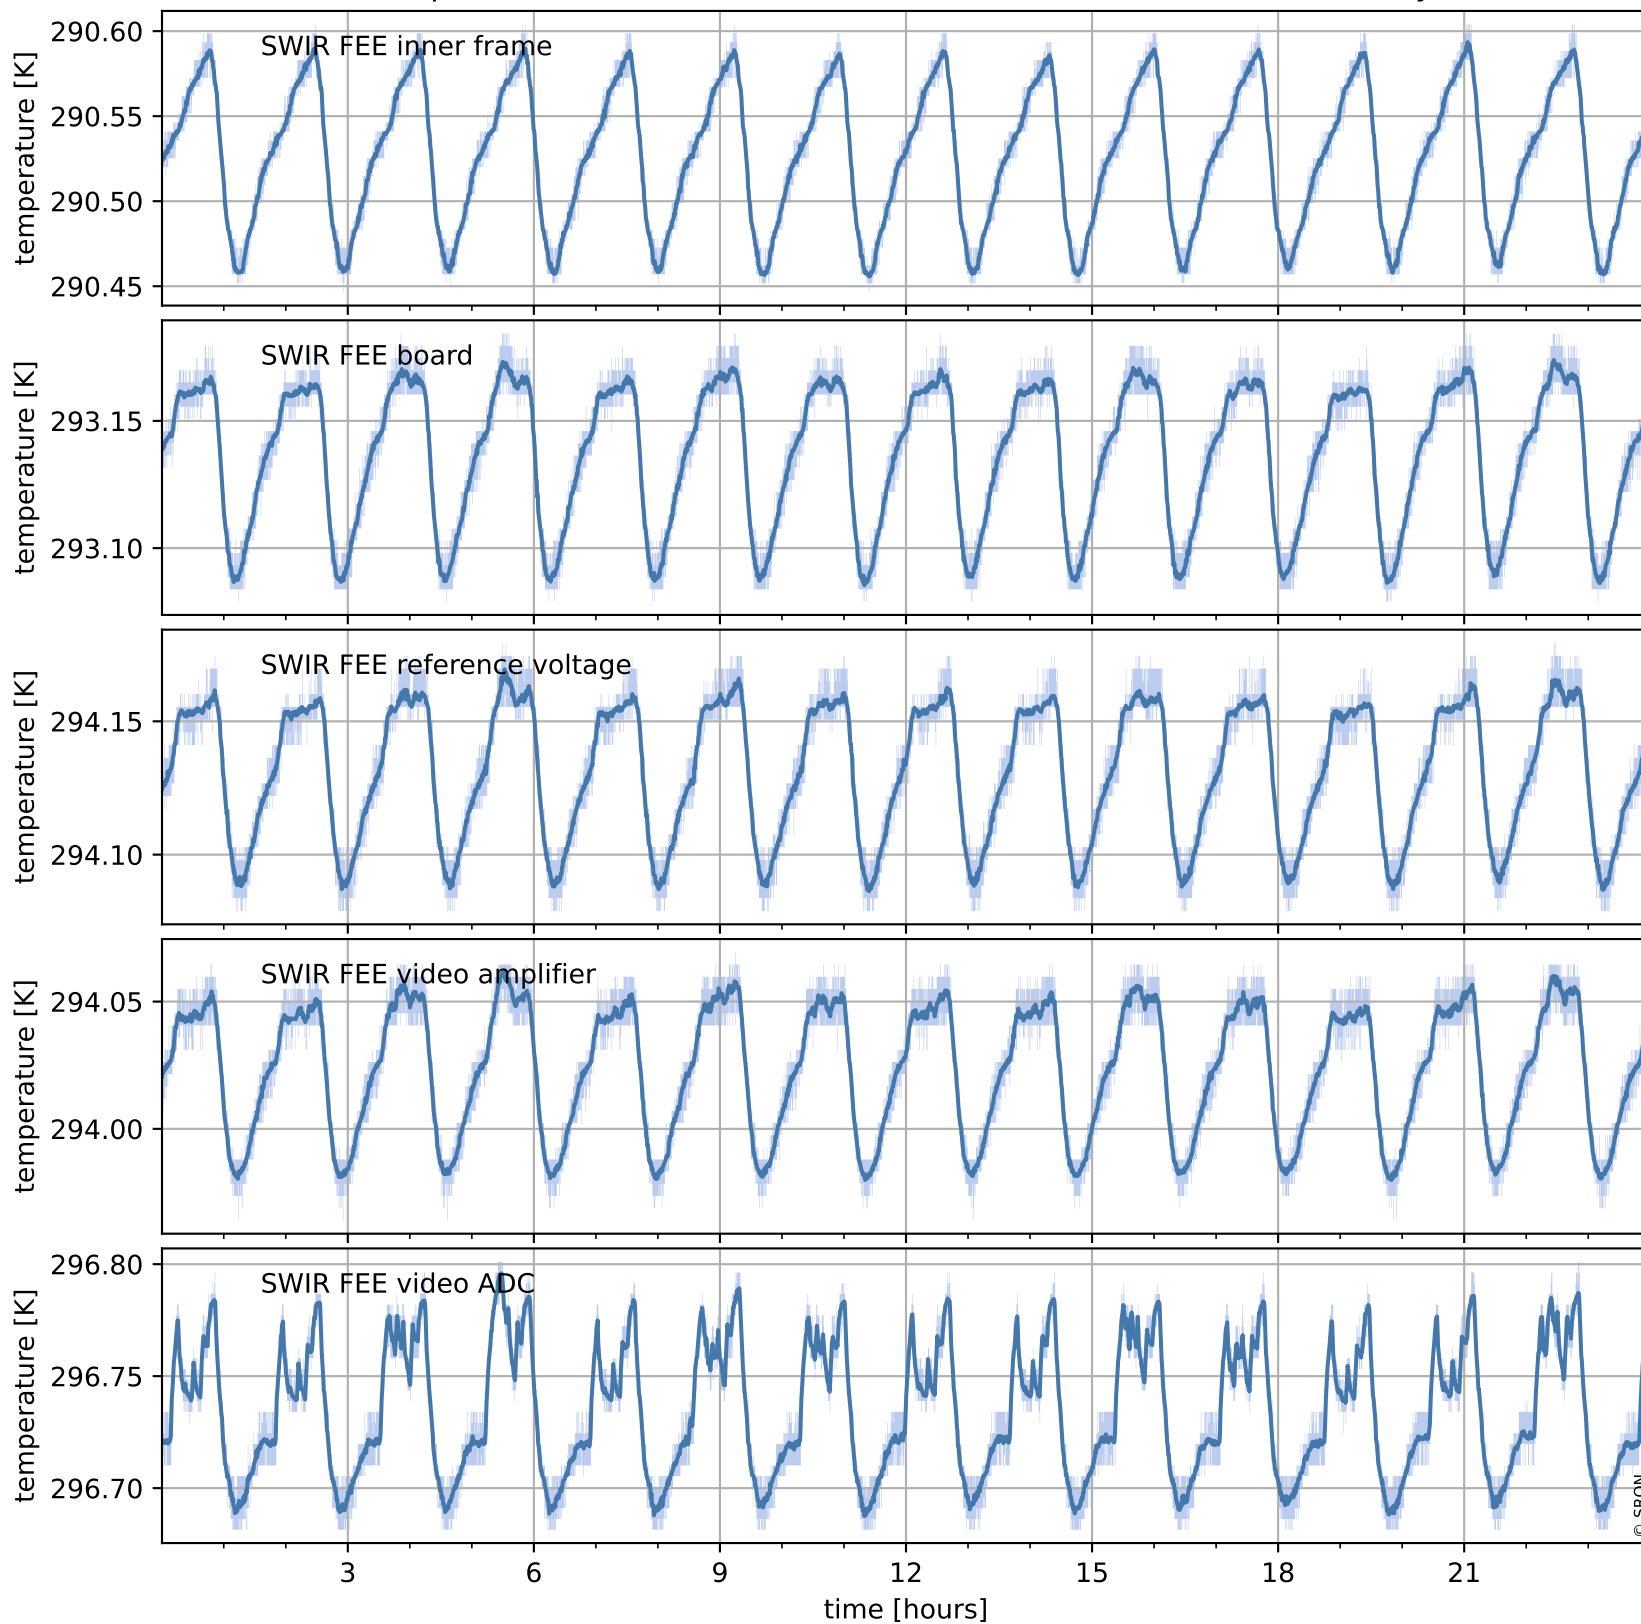

Tropomi SWIR housekeeping data

orbits : [20964, 20977]
coverage : 2021-10-30 / 2021-10-31
created : 2023-08-21T09:19:22

Temperature of sensors at the SWIR front-end electronics (one day)