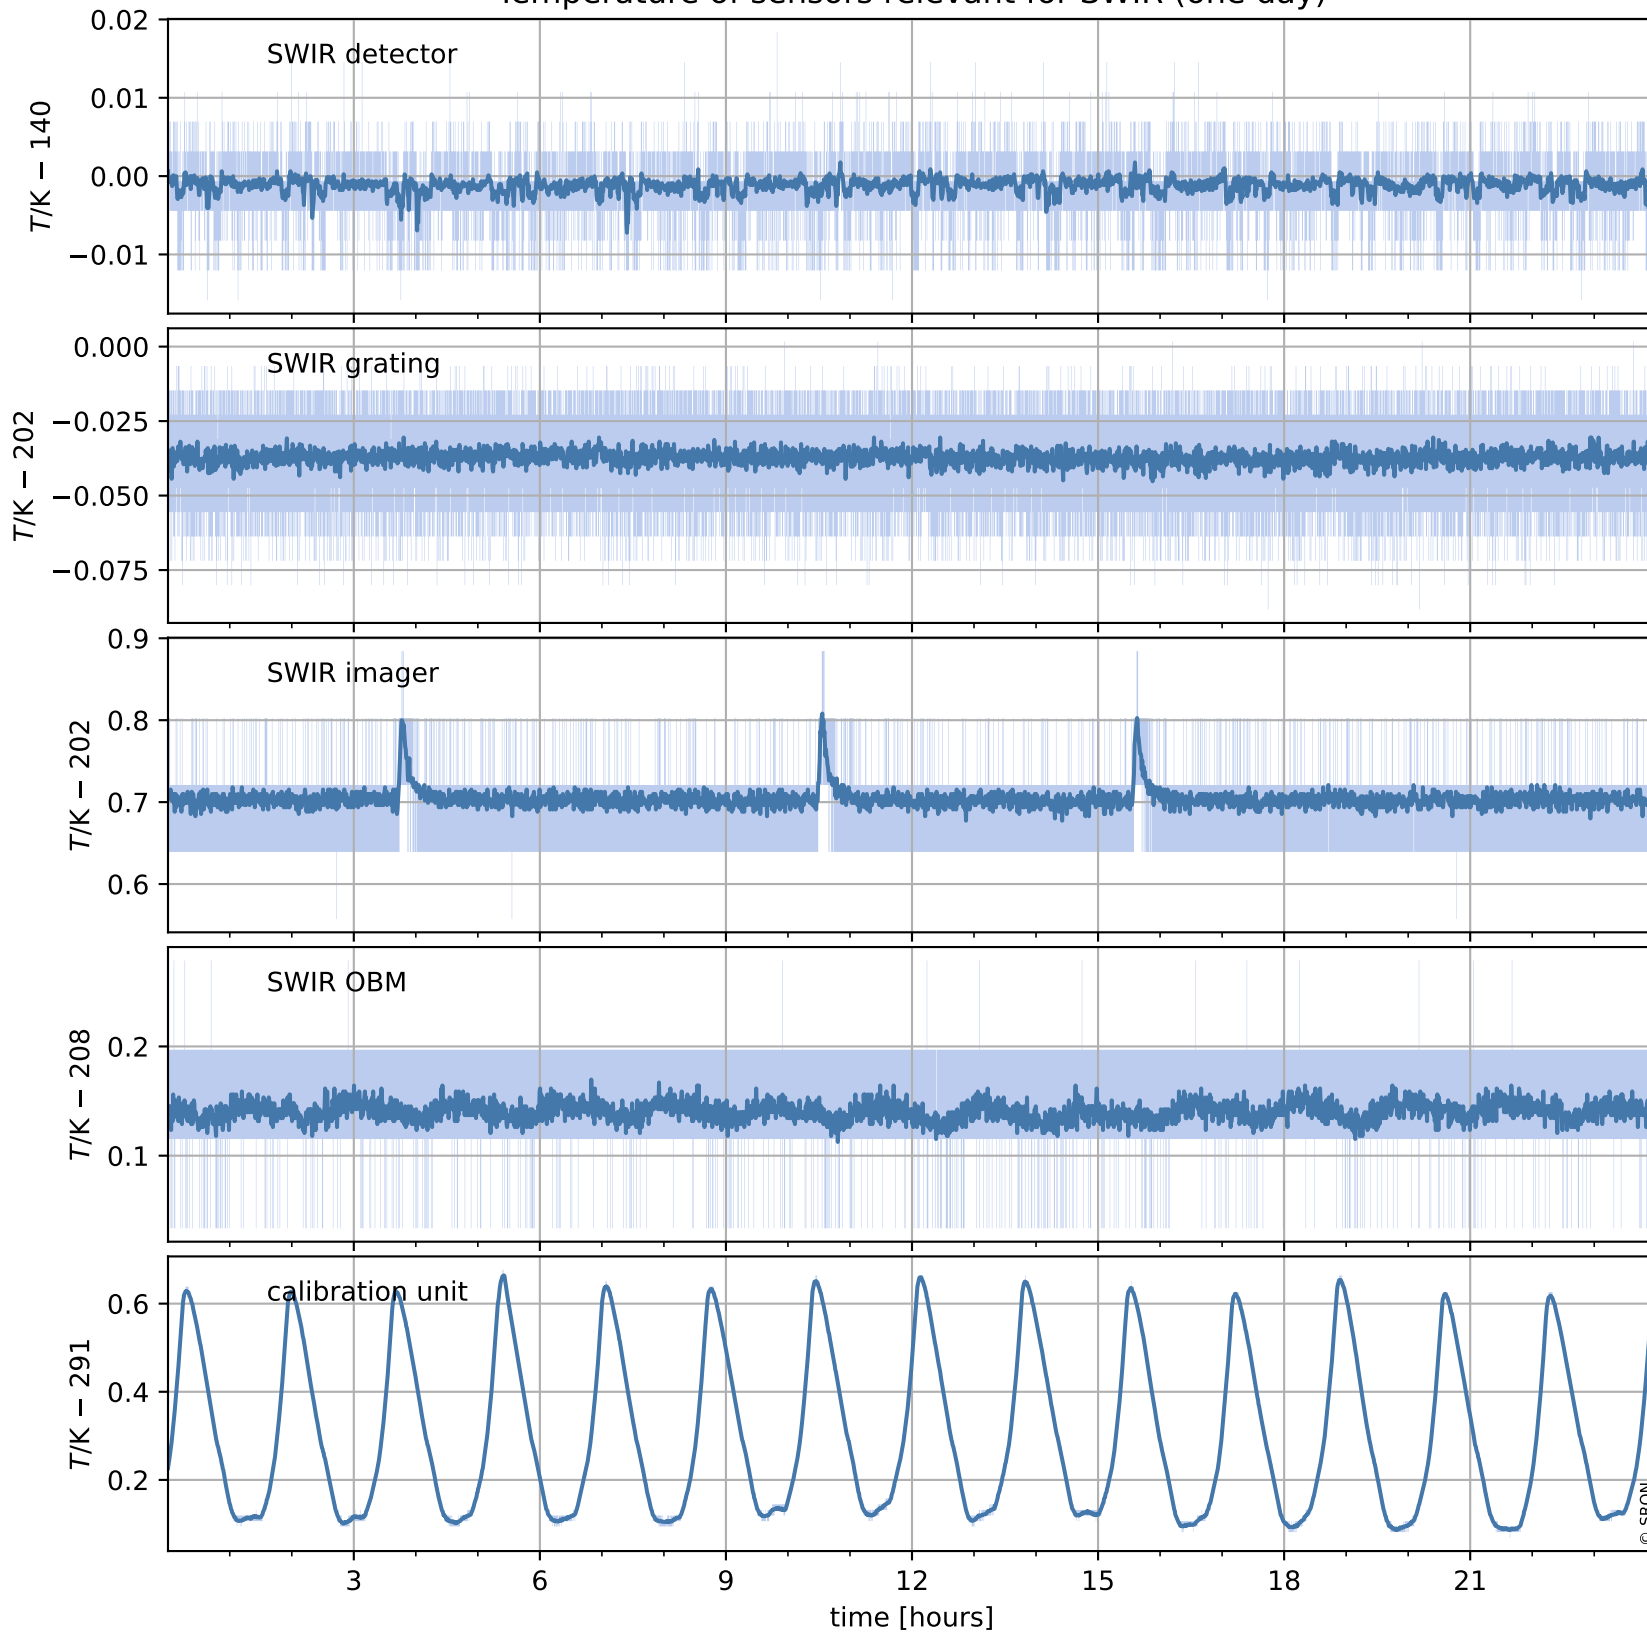

# Tropomi SWIR housekeeping data

orbits : [20964, 20977]  
coverage : 2021-10-30 / 2021-10-31  
created : 2023-08-21T09:19:21

## Temperature of sensors relevant for SWIR (one day)

## Temperature of sensors relevant for SWIR (last month)