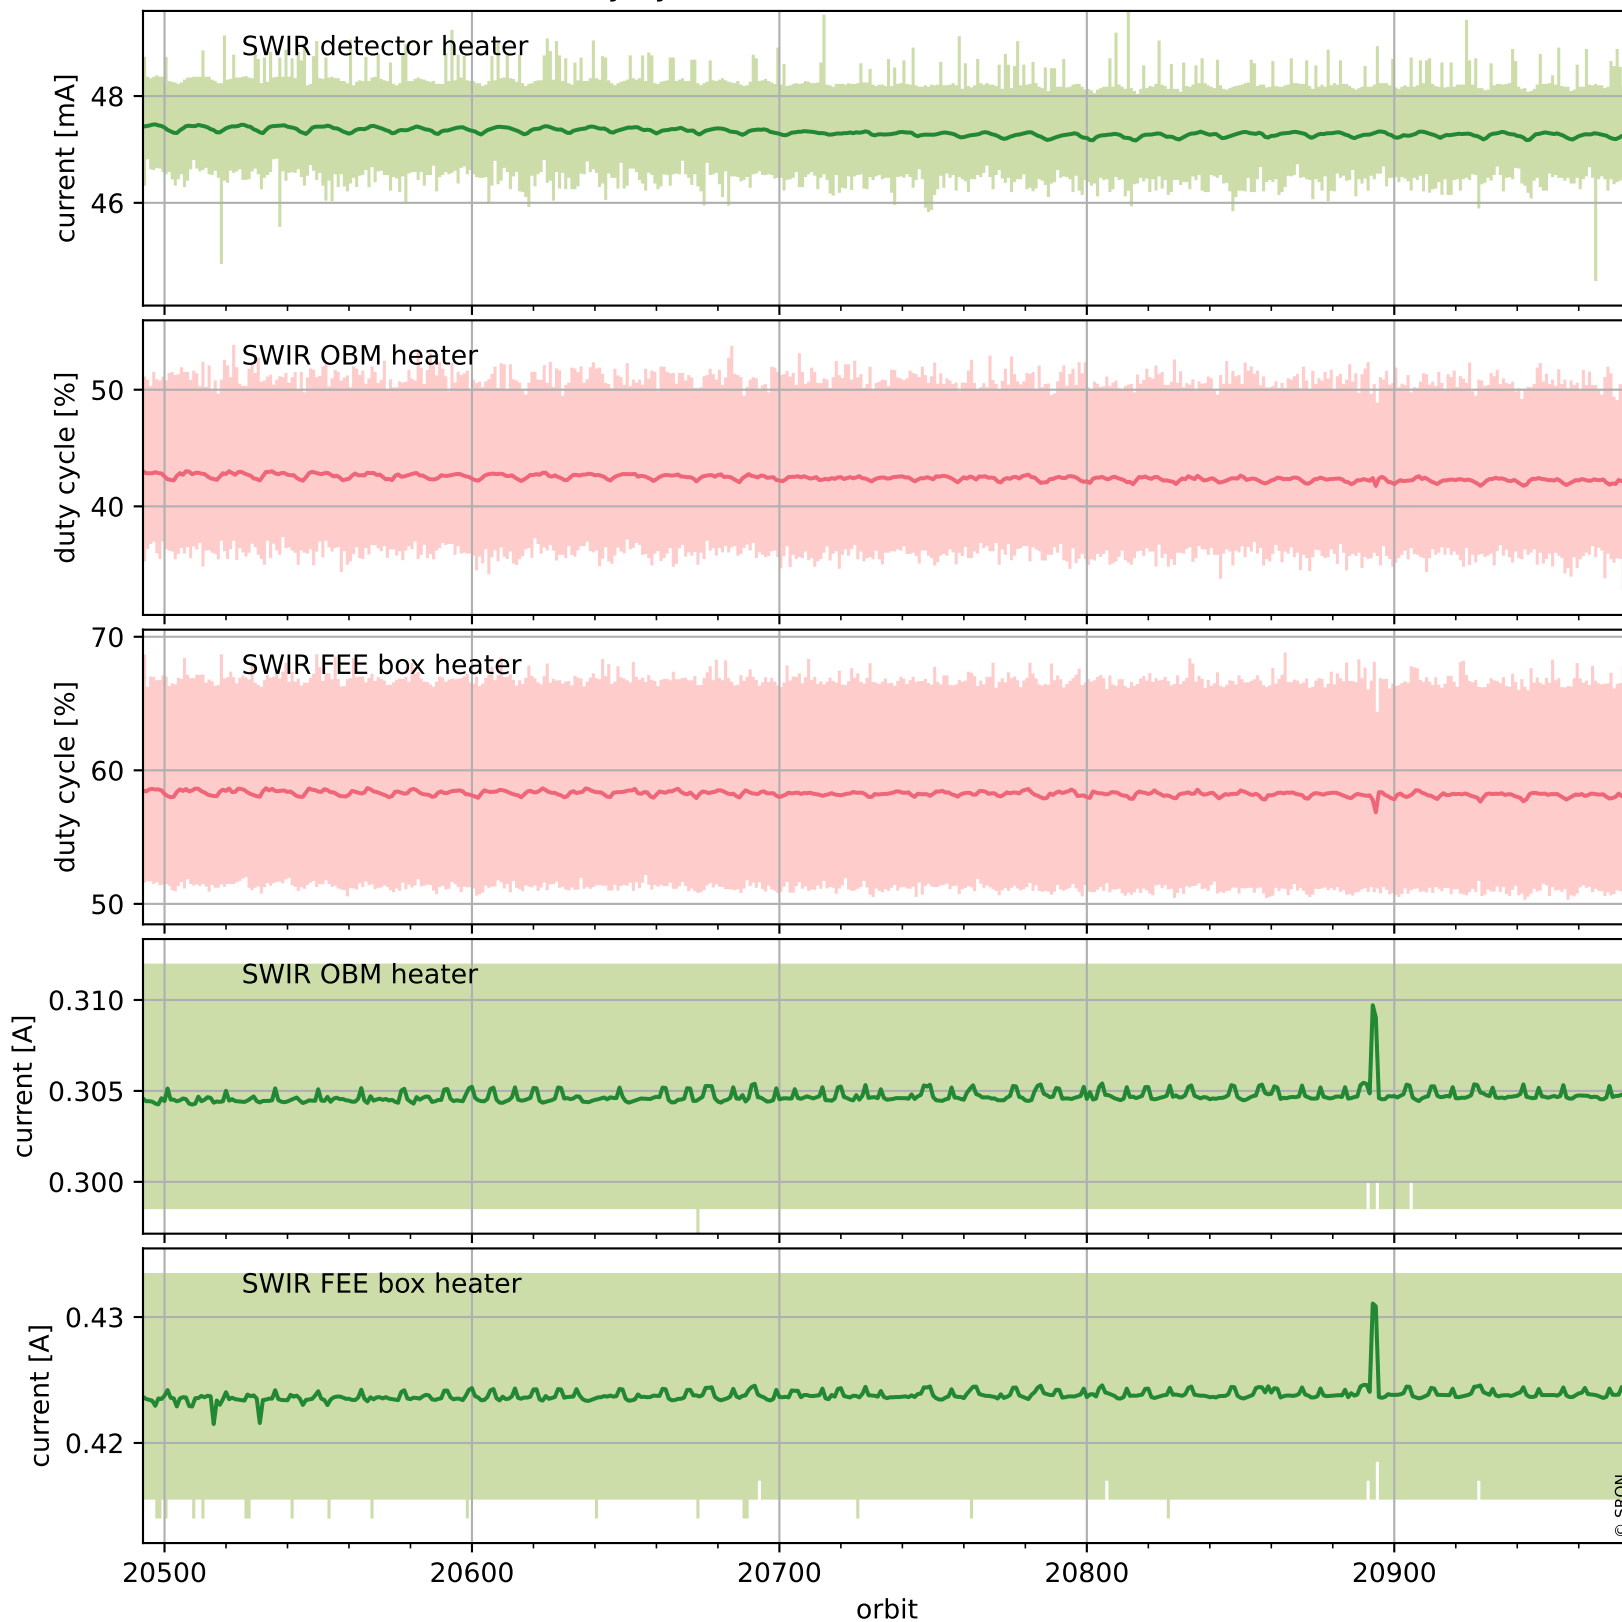

Tropomi SWIR housekeeping data

orbits : [20493, 20977]
coverage : 2021-09-26 / 2021-10-31
created : 2023-08-21T09:19:22

Current and duty cycle of 3 heaters relevant for SWIR (last month)