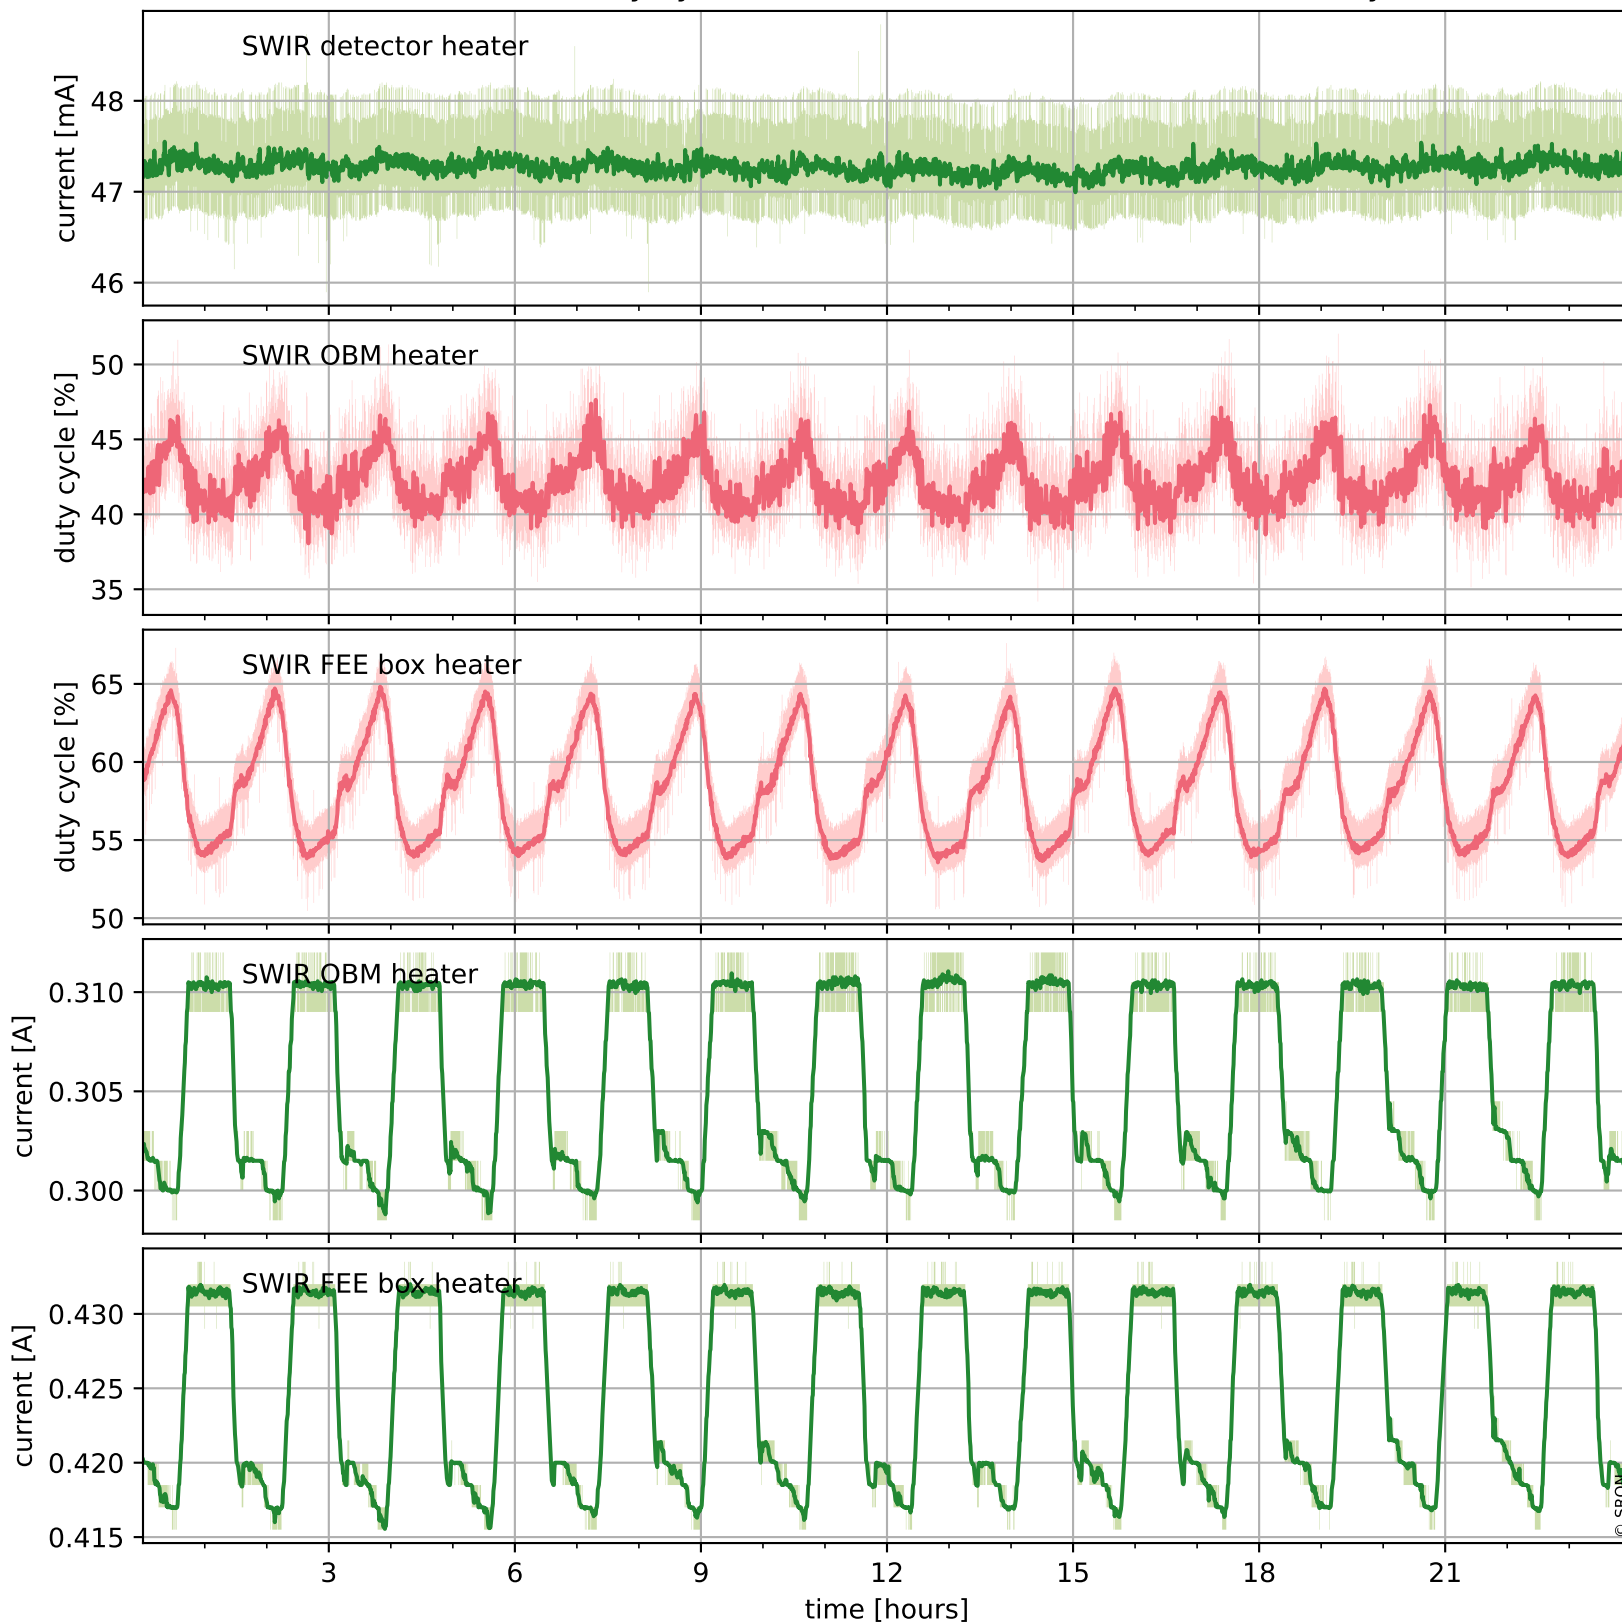

Tropomi SWIR housekeeping data

orbits : [20978, 20992]
coverage : 2021-10-31 / 2021-11-01
created : 2023-08-21T09:19:23

Temperature of sensors relevant for SWIR (one day)

Tropomi SWIR housekeeping data

orbits : [20508, 20992]
coverage : 2021-09-27 / 2021-11-01
created : 2023-08-21T09:19:23

Temperature of sensors relevant for SWIR (last month)

Tropomi SWIR housekeeping data

orbits : [20978, 20992]
coverage : 2021-10-31 / 2021-11-01
created : 2023-08-21T09:19:24

Current and duty cycle of 3 heaters relevant for SWIR (one day)

Tropomi SWIR housekeeping data

orbits : [20508, 20992]
coverage : 2021-09-27 / 2021-11-01
created : 2023-08-21T09:19:24

Current and duty cycle of 3 heaters relevant for SWIR (last month)

Tropomi SWIR housekeeping data

orbits : [20978, 20992]
coverage : 2021-10-31 / 2021-11-01
created : 2023-08-21T09:19:25

Temperature of sensors at the SWIR front-end electronics (one day)

Tropomi SWIR housekeeping data

orbits : [20508, 20992]
coverage : 2021-09-27 / 2021-11-01
created : 2023-08-21T09:19:25