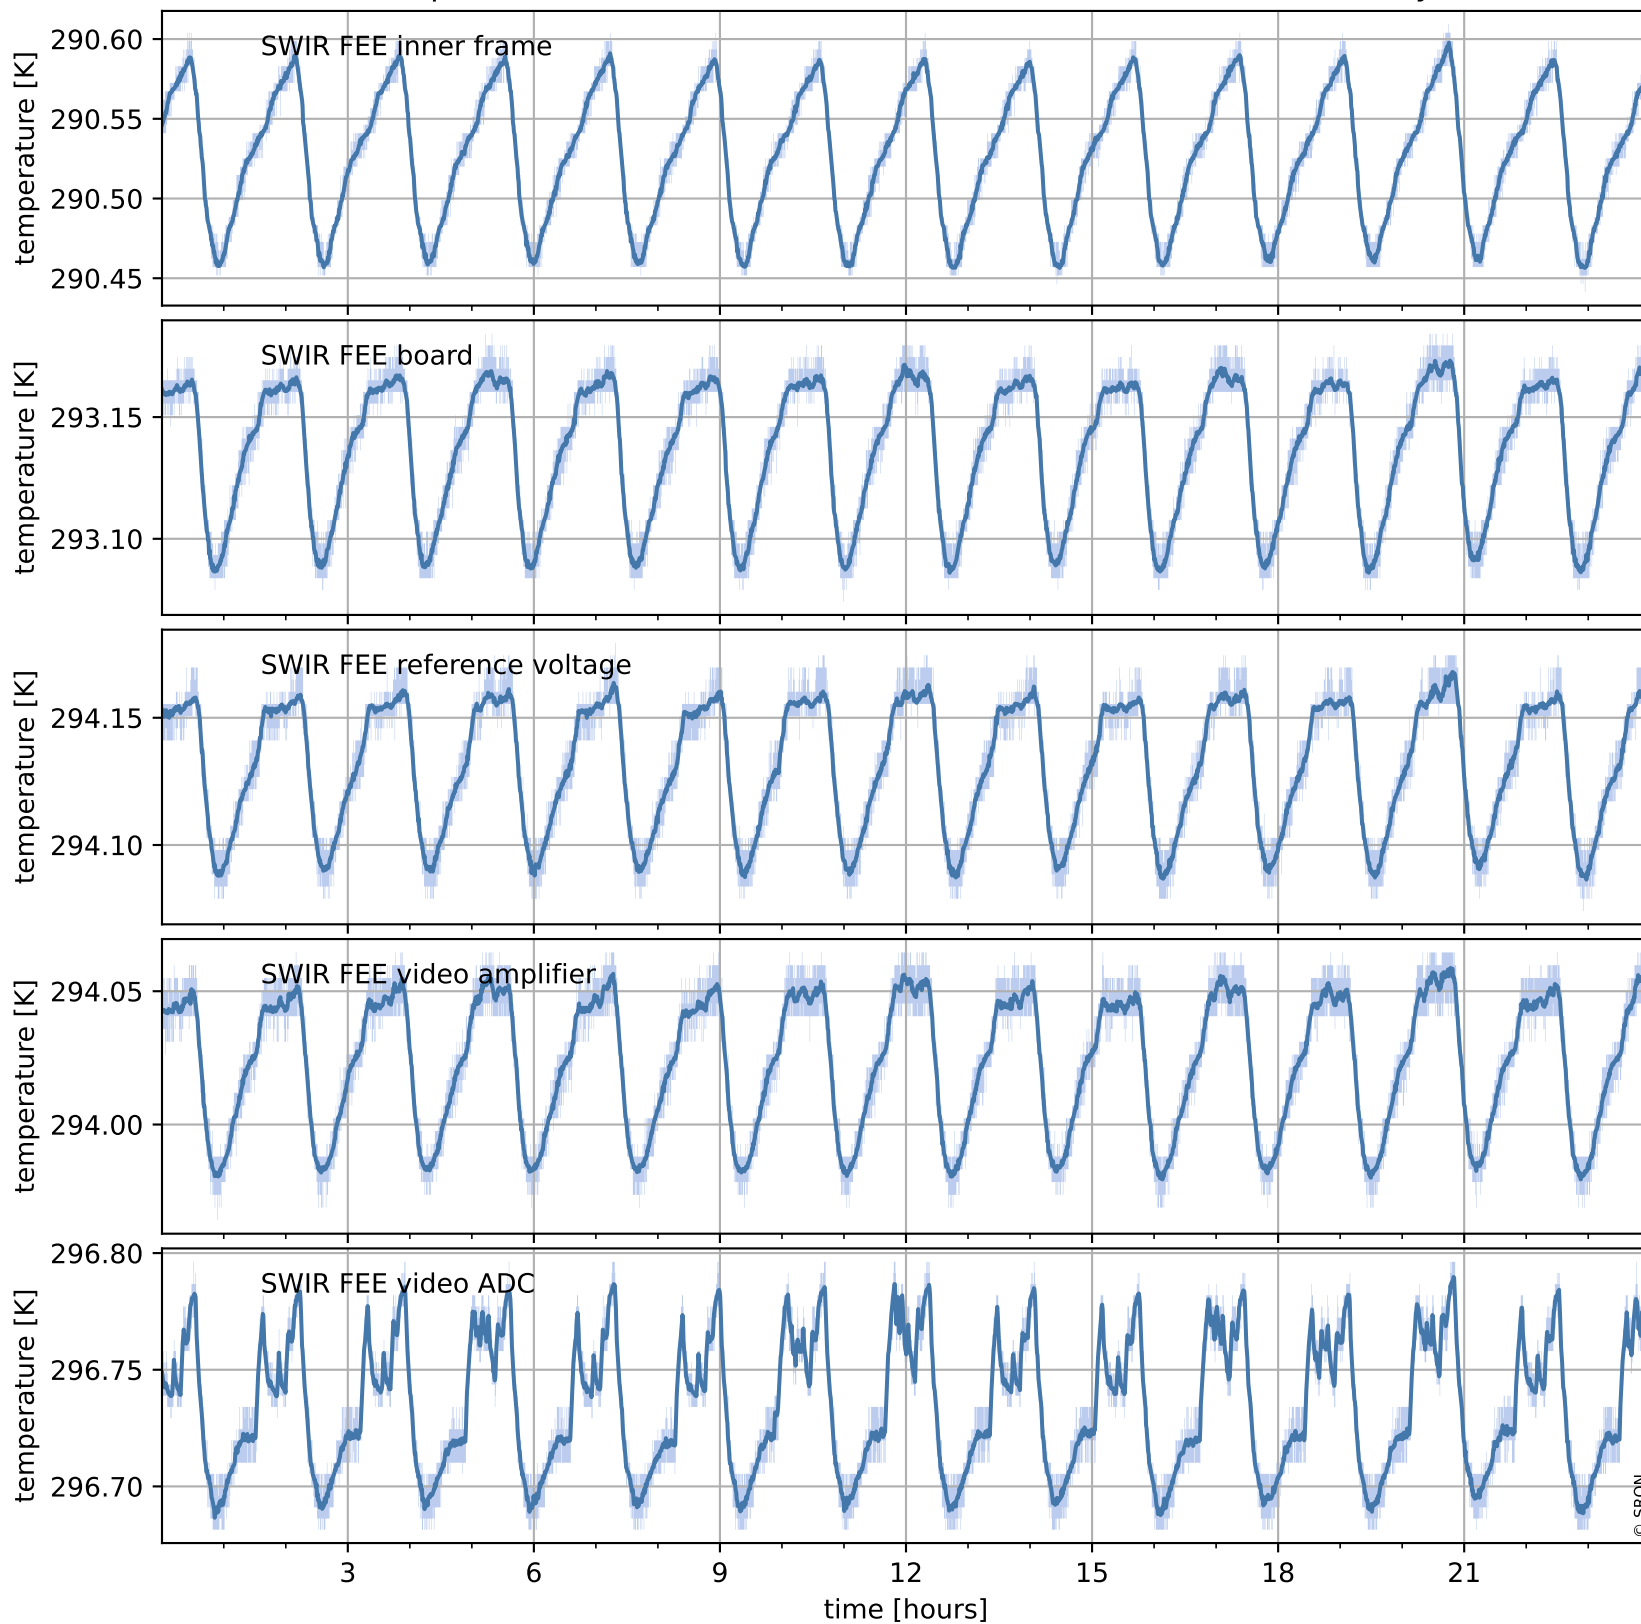

Tropomi SWIR housekeeping data

orbits : [20978, 20992]
coverage : 2021-10-31 / 2021-11-01
created : 2023-08-21T09:19:23

Temperature of sensors relevant for SWIR (one day)

Tropomi SWIR housekeeping data

orbits : [20508, 20992]
coverage : 2021-09-27 / 2021-11-01
created : 2023-08-21T09:19:23

Temperature of sensors relevant for SWIR (last month)

Tropomi SWIR housekeeping data

orbits : [20978, 20992]
coverage : 2021-10-31 / 2021-11-01
created : 2023-08-21T09:19:24

Current and duty cycle of 3 heaters relevant for SWIR (one day)

Tropomi SWIR housekeeping data

orbits : [20508, 20992]
coverage : 2021-09-27 / 2021-11-01
created : 2023-08-21T09:19:24

Current and duty cycle of 3 heaters relevant for SWIR (last month)

Tropomi SWIR housekeeping data

orbits : [20978, 20992]
coverage : 2021-10-31 / 2021-11-01
created : 2023-08-21T09:19:25

Temperature of sensors at the SWIR front-end electronics (one day)

Tropomi SWIR housekeeping data

orbits : [20508, 20992]
coverage : 2021-09-27 / 2021-11-01
created : 2023-08-21T09:19:25