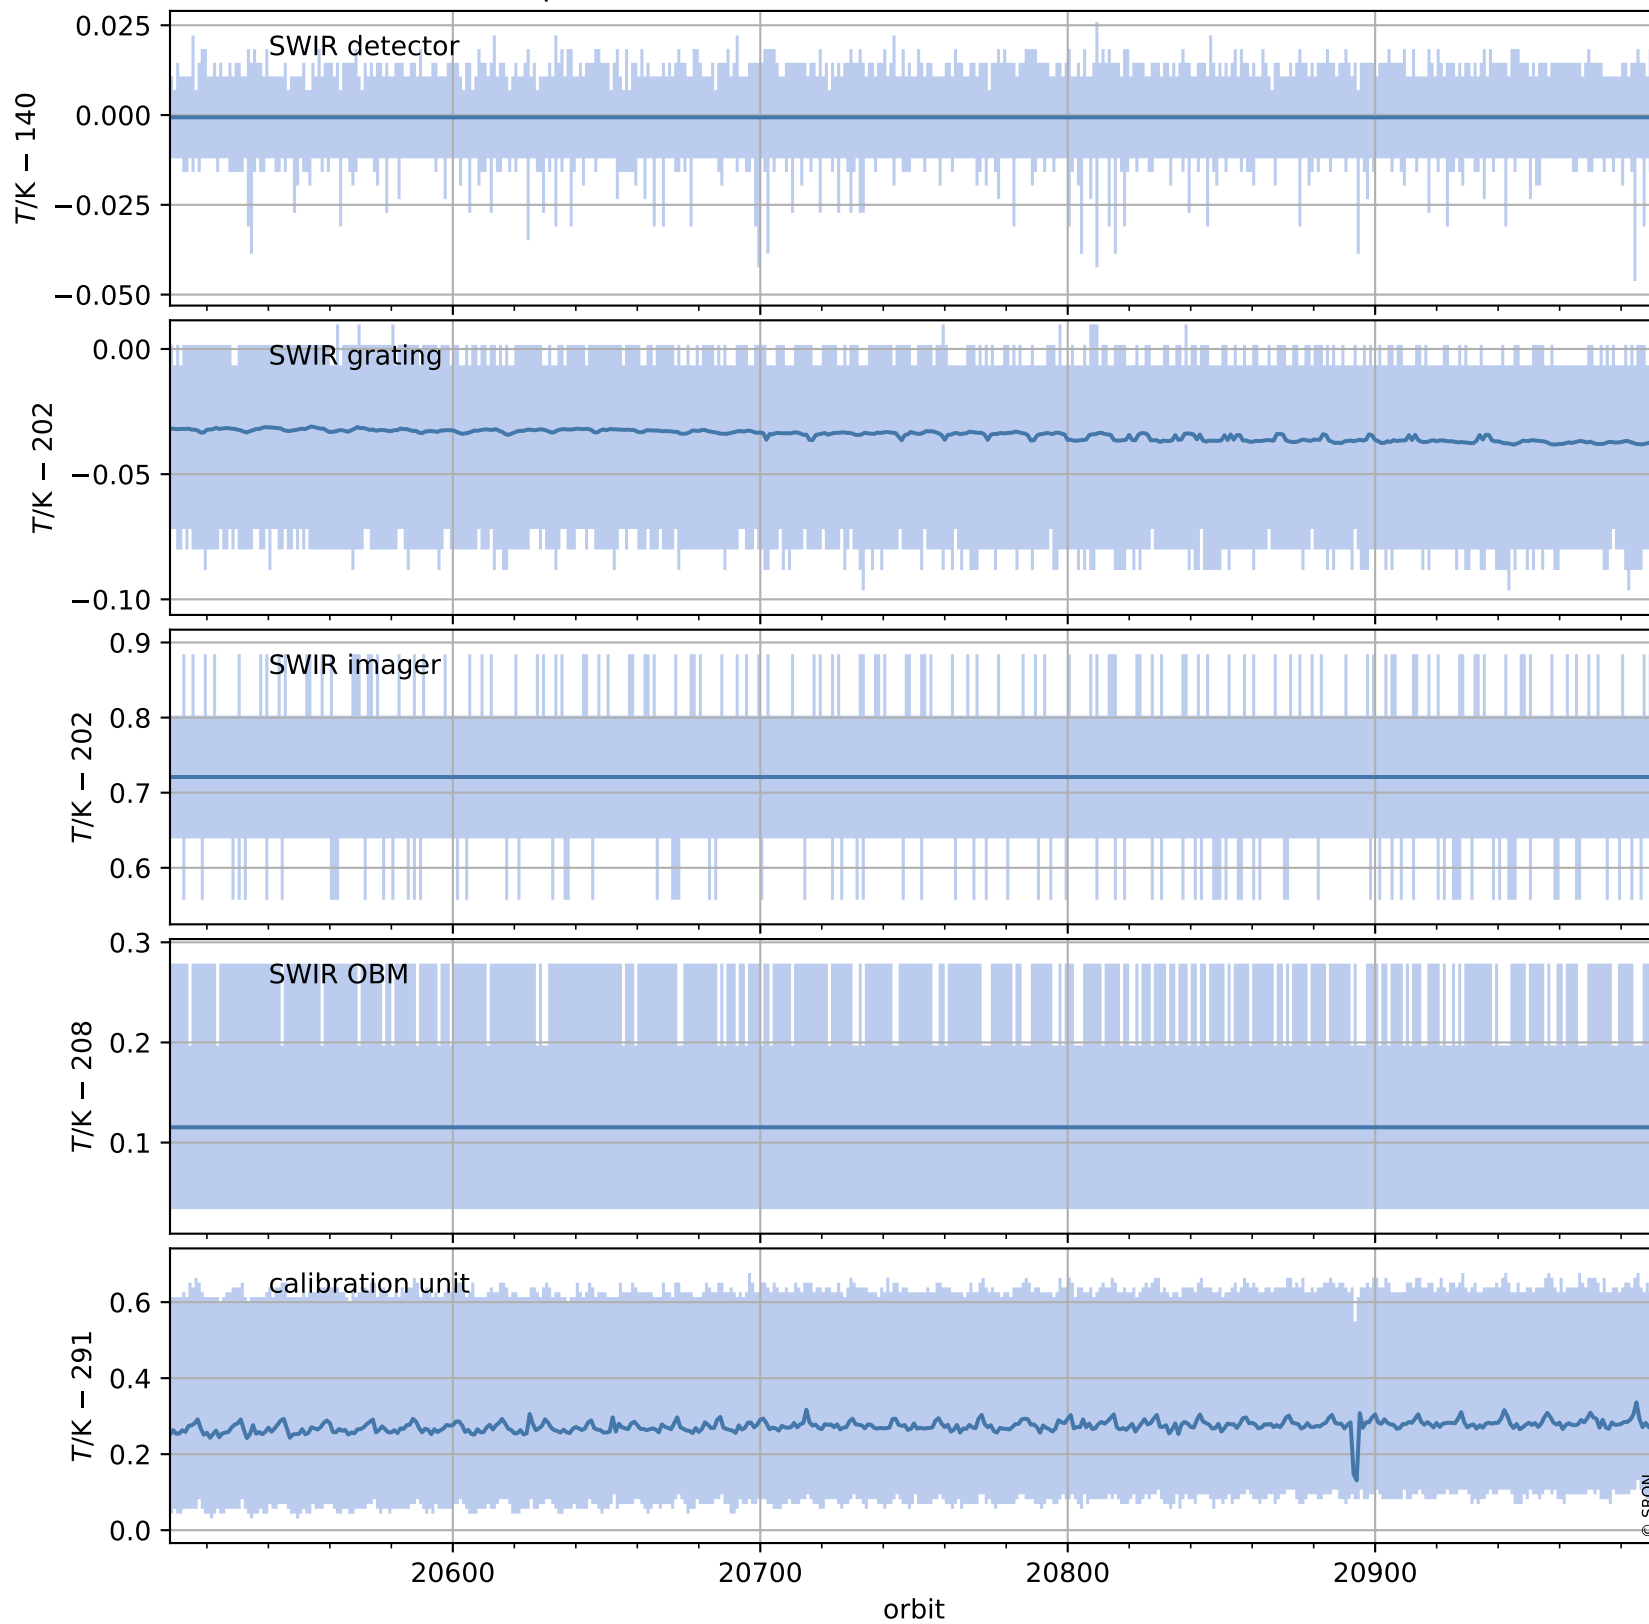

Tropomi SWIR housekeeping data

orbits : [20978, 20992]
coverage : 2021-10-31 / 2021-11-01
created : 2023-08-21T09:19:23

Temperature of sensors relevant for SWIR (one day)

Tropomi SWIR housekeeping data

orbits : [20508, 20992]
coverage : 2021-09-27 / 2021-11-01
created : 2023-08-21T09:19:23

Temperature of sensors relevant for SWIR (last month)

Tropomi SWIR housekeeping data

orbits : [20978, 20992]
coverage : 2021-10-31 / 2021-11-01
created : 2023-08-21T09:19:24

Current and duty cycle of 3 heaters relevant for SWIR (one day)

Tropomi SWIR housekeeping data

orbits : [20508, 20992]
coverage : 2021-09-27 / 2021-11-01
created : 2023-08-21T09:19:24

Current and duty cycle of 3 heaters relevant for SWIR (last month)

Tropomi SWIR housekeeping data

orbits : [20978, 20992]
coverage : 2021-10-31 / 2021-11-01
created : 2023-08-21T09:19:25

Temperature of sensors at the SWIR front-end electronics (one day)

Tropomi SWIR housekeeping data

orbits : [20508, 20992]
coverage : 2021-09-27 / 2021-11-01
created : 2023-08-21T09:19:25