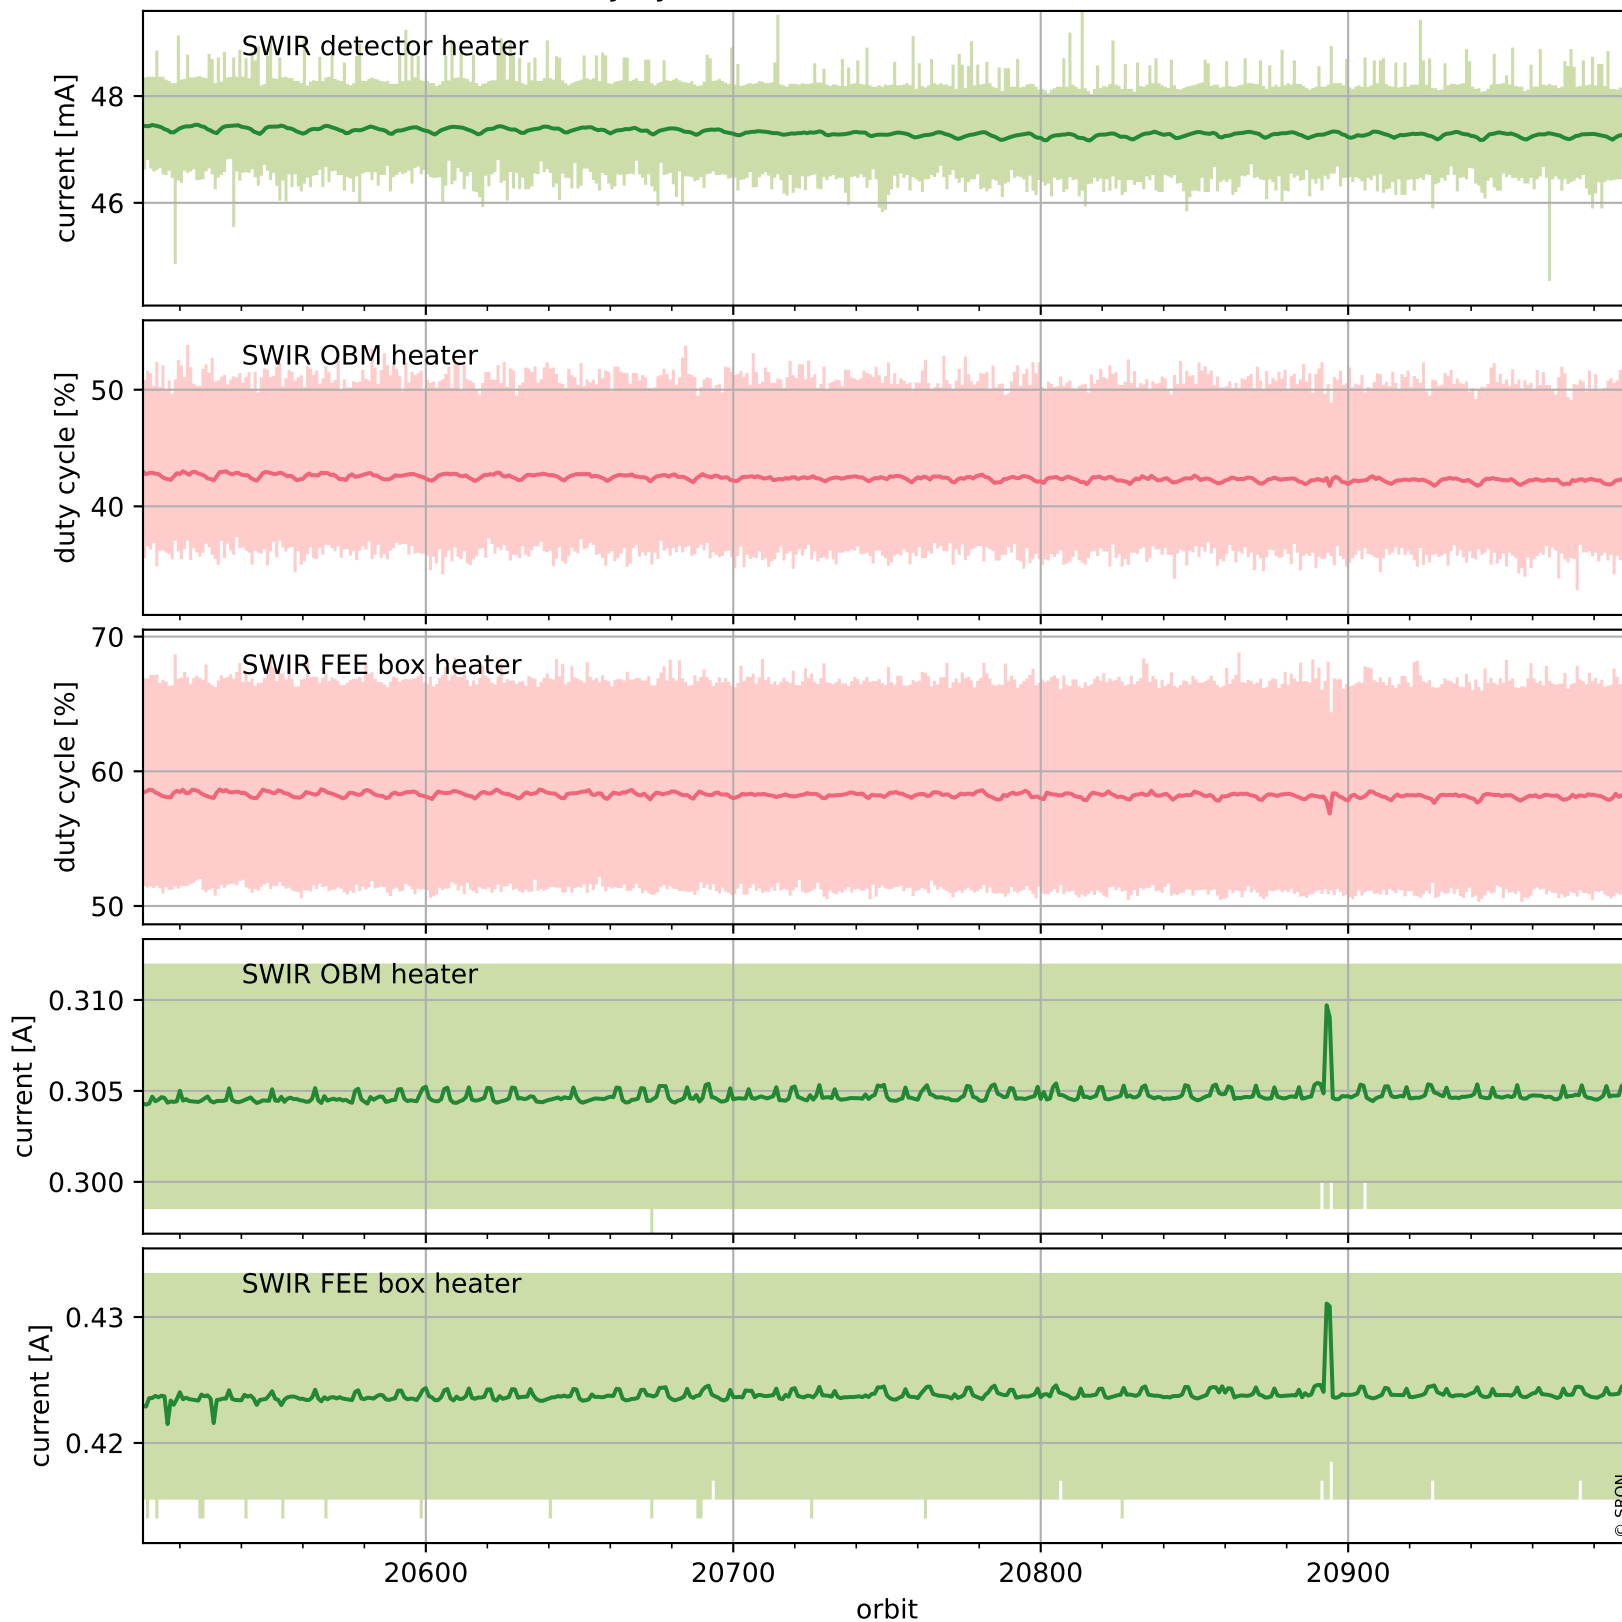

Tropomi SWIR housekeeping data

orbits : [20978, 20992]
coverage : 2021-10-31 / 2021-11-01
created : 2023-08-21T09:19:23

Temperature of sensors relevant for SWIR (one day)

Tropomi SWIR housekeeping data

orbits : [20508, 20992]
coverage : 2021-09-27 / 2021-11-01
created : 2023-08-21T09:19:23

Temperature of sensors relevant for SWIR (last month)

Tropomi SWIR housekeeping data

orbits : [20978, 20992]
coverage : 2021-10-31 / 2021-11-01
created : 2023-08-21T09:19:24

Current and duty cycle of 3 heaters relevant for SWIR (one day)

Tropomi SWIR housekeeping data

orbits : [20508, 20992]
coverage : 2021-09-27 / 2021-11-01
created : 2023-08-21T09:19:24

Current and duty cycle of 3 heaters relevant for SWIR (last month)

Tropomi SWIR housekeeping data

orbits : [20978, 20992]
coverage : 2021-10-31 / 2021-11-01
created : 2023-08-21T09:19:25

Temperature of sensors at the SWIR front-end electronics (one day)

Tropomi SWIR housekeeping data

orbits : [20508, 20992]
coverage : 2021-09-27 / 2021-11-01
created : 2023-08-21T09:19:25