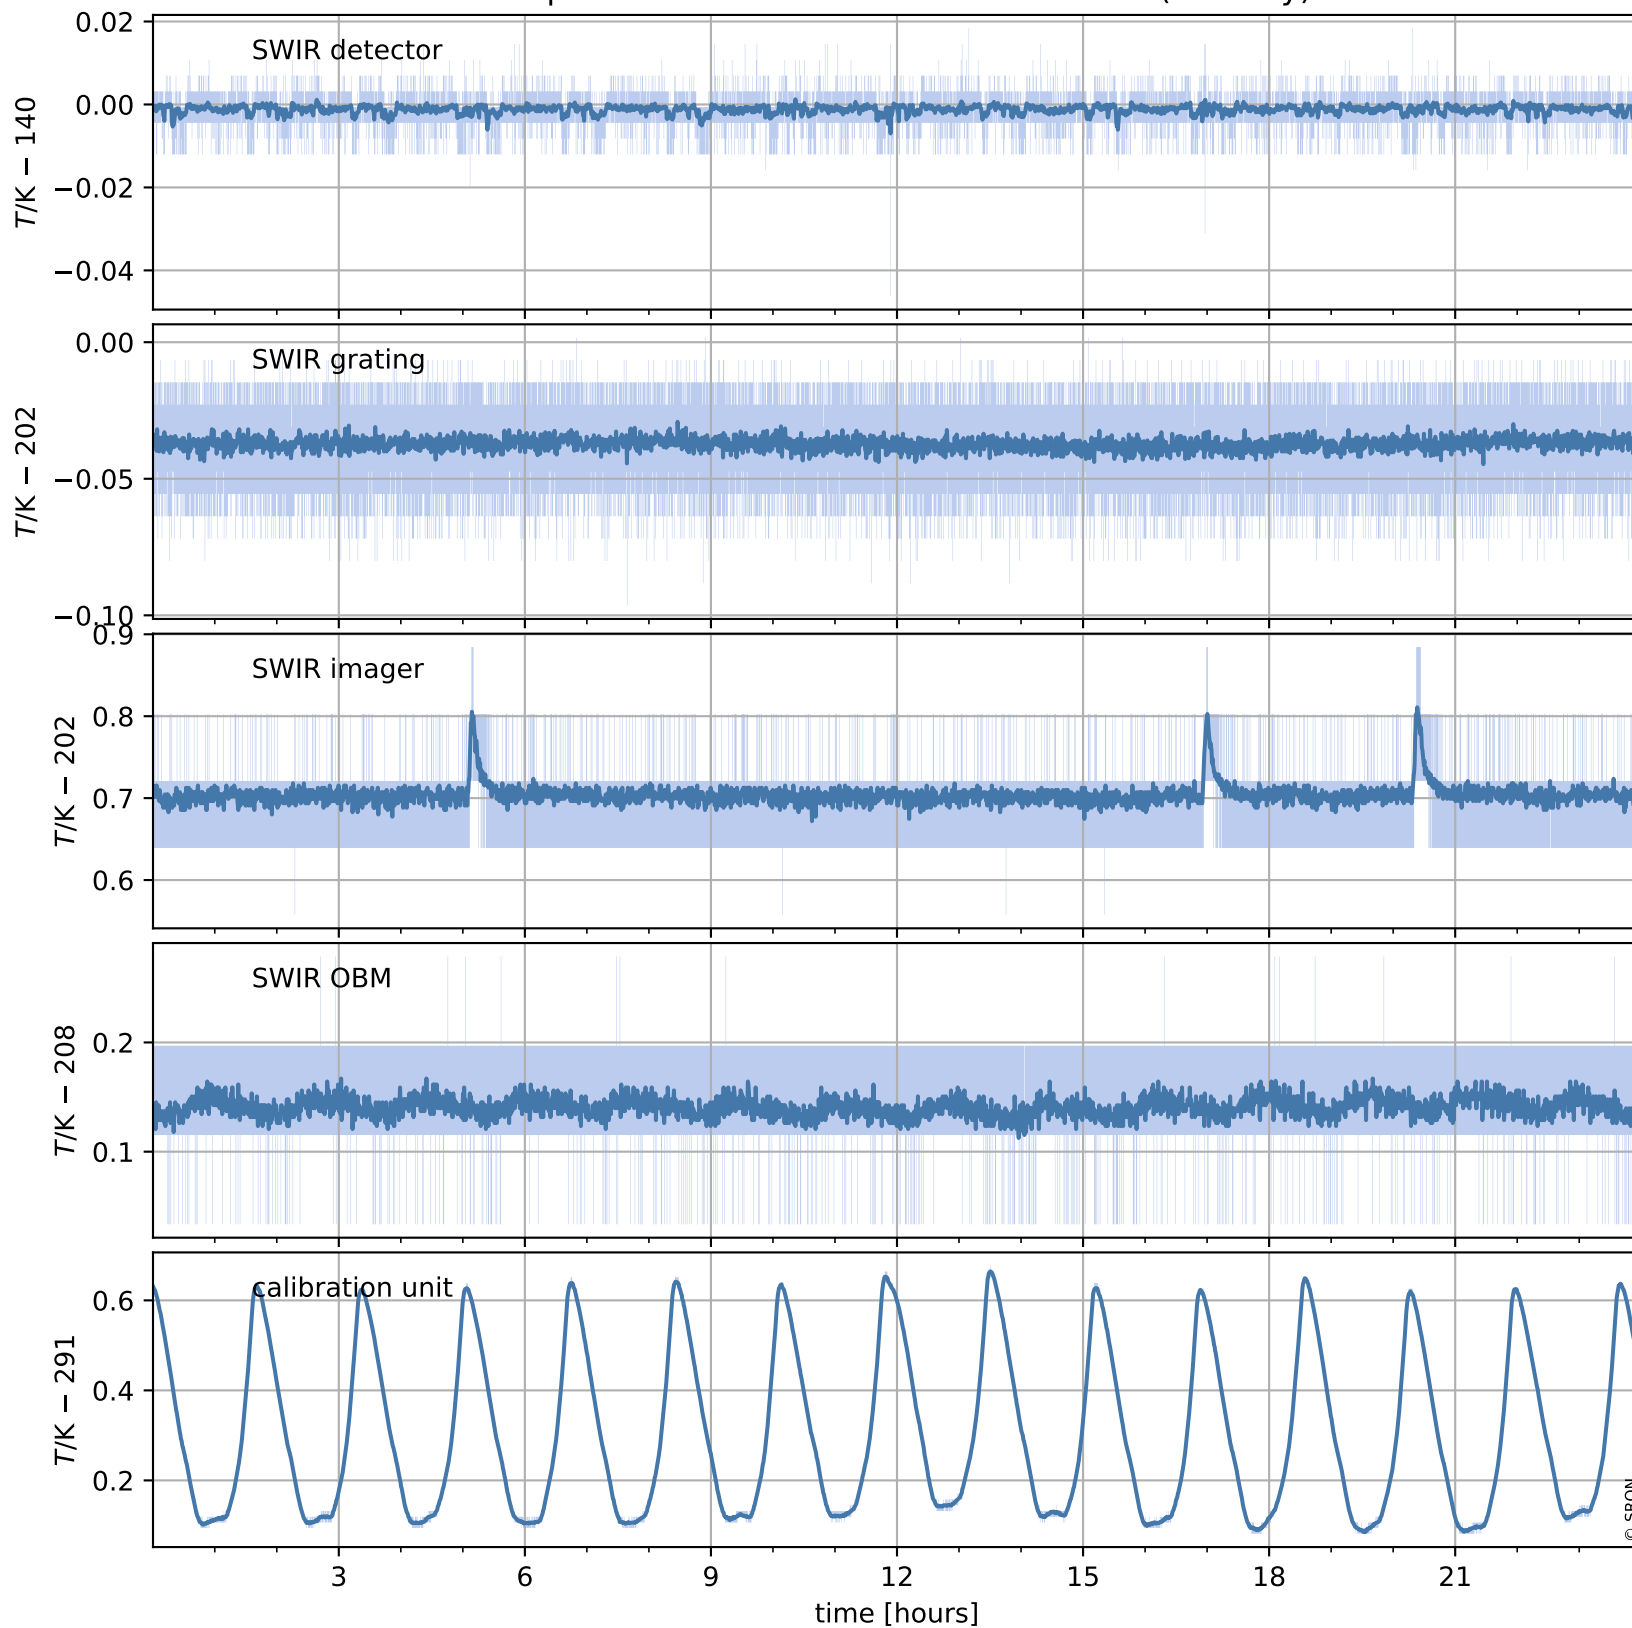

Tropomi SWIR housekeeping data

orbits : [20978, 20992]
coverage : 2021-10-31 / 2021-11-01
created : 2023-08-21T09:19:23

Temperature of sensors relevant for SWIR (one day)

Tropomi SWIR housekeeping data

orbits : [20508, 20992]
coverage : 2021-09-27 / 2021-11-01
created : 2023-08-21T09:19:23

Temperature of sensors relevant for SWIR (last month)

Tropomi SWIR housekeeping data

orbits : [20978, 20992]
coverage : 2021-10-31 / 2021-11-01
created : 2023-08-21T09:19:24

Current and duty cycle of 3 heaters relevant for SWIR (one day)

Tropomi SWIR housekeeping data

orbits : [20508, 20992]
coverage : 2021-09-27 / 2021-11-01
created : 2023-08-21T09:19:24

Current and duty cycle of 3 heaters relevant for SWIR (last month)

Tropomi SWIR housekeeping data

orbits : [20978, 20992]
coverage : 2021-10-31 / 2021-11-01
created : 2023-08-21T09:19:25

Temperature of sensors at the SWIR front-end electronics (one day)

Tropomi SWIR housekeeping data

orbits : [20508, 20992]
coverage : 2021-09-27 / 2021-11-01
created : 2023-08-21T09:19:25