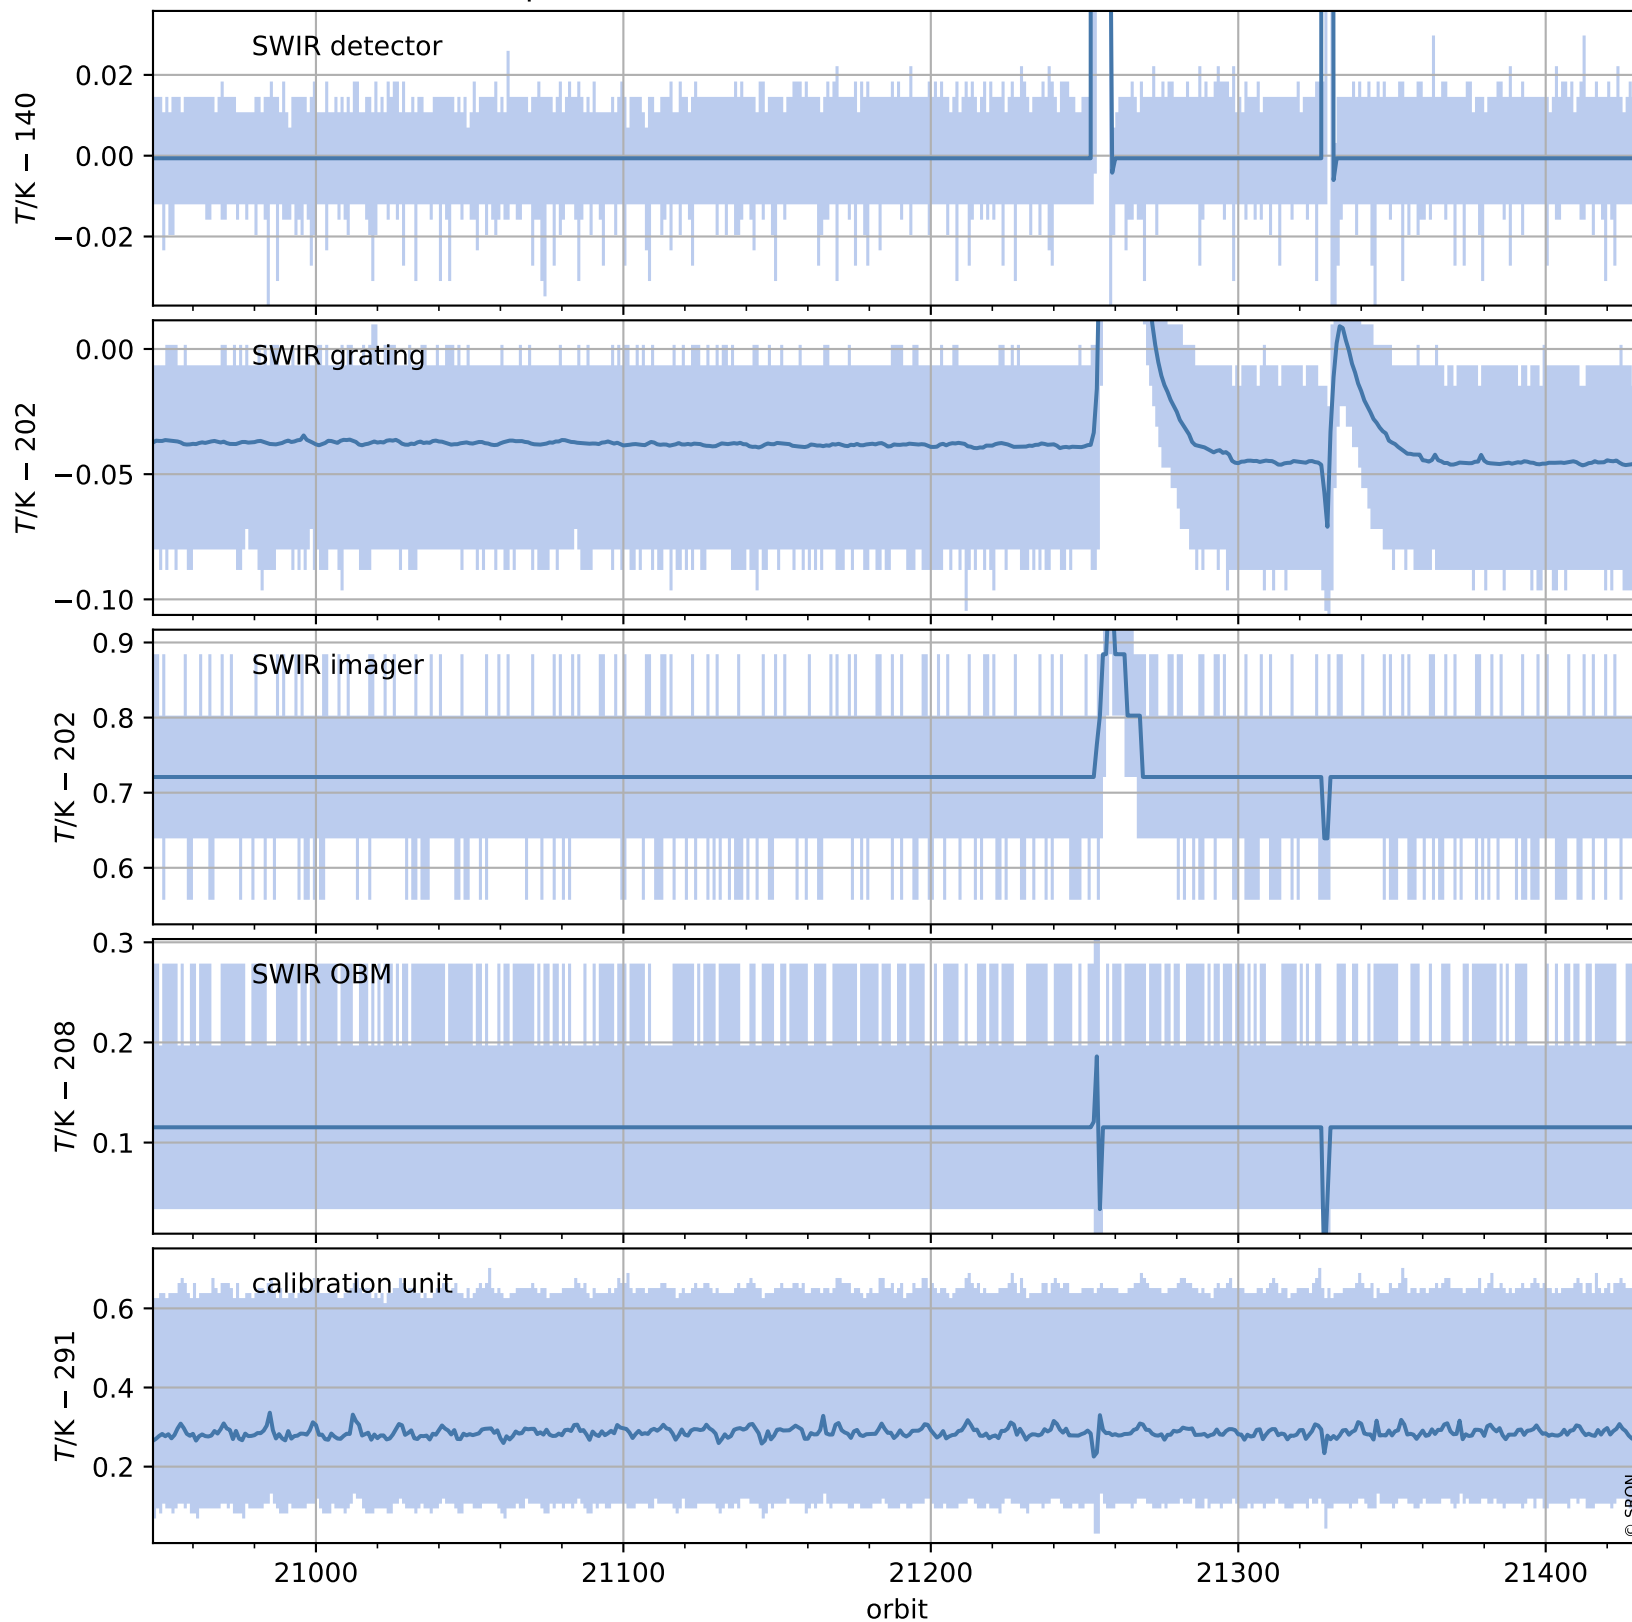

Tropomi SWIR housekeeping data

orbits : [21418, 21431]
coverage : 2021-12-01 / 2021-12-02
created : 2023-08-21T09:20:35

Temperature of sensors relevant for SWIR (one day)

Tropomi SWIR housekeeping data

orbits : [20947, 21431]
coverage : 2021-10-28 / 2021-12-02
created : 2023-08-21T09:20:36

Temperature of sensors relevant for SWIR (last month)

Tropomi SWIR housekeeping data

orbits : [21418, 21431]
coverage : 2021-12-01 / 2021-12-02
created : 2023-08-21T09:20:36

Current and duty cycle of 3 heaters relevant for SWIR (one day)

Tropomi SWIR housekeeping data

orbits : [20947, 21431]
coverage : 2021-10-28 / 2021-12-02
created : 2023-08-21T09:20:36

Current and duty cycle of 3 heaters relevant for SWIR (last month)

Tropomi SWIR housekeeping data

orbits : [21418, 21431]
coverage : 2021-12-01 / 2021-12-02
created : 2023-08-21T09:20:37

Temperature of sensors at the SWIR front-end electronics (one day)

Tropomi SWIR housekeeping data

orbits : [20947, 21431]
coverage : 2021-10-28 / 2021-12-02
created : 2023-08-21T09:20:37