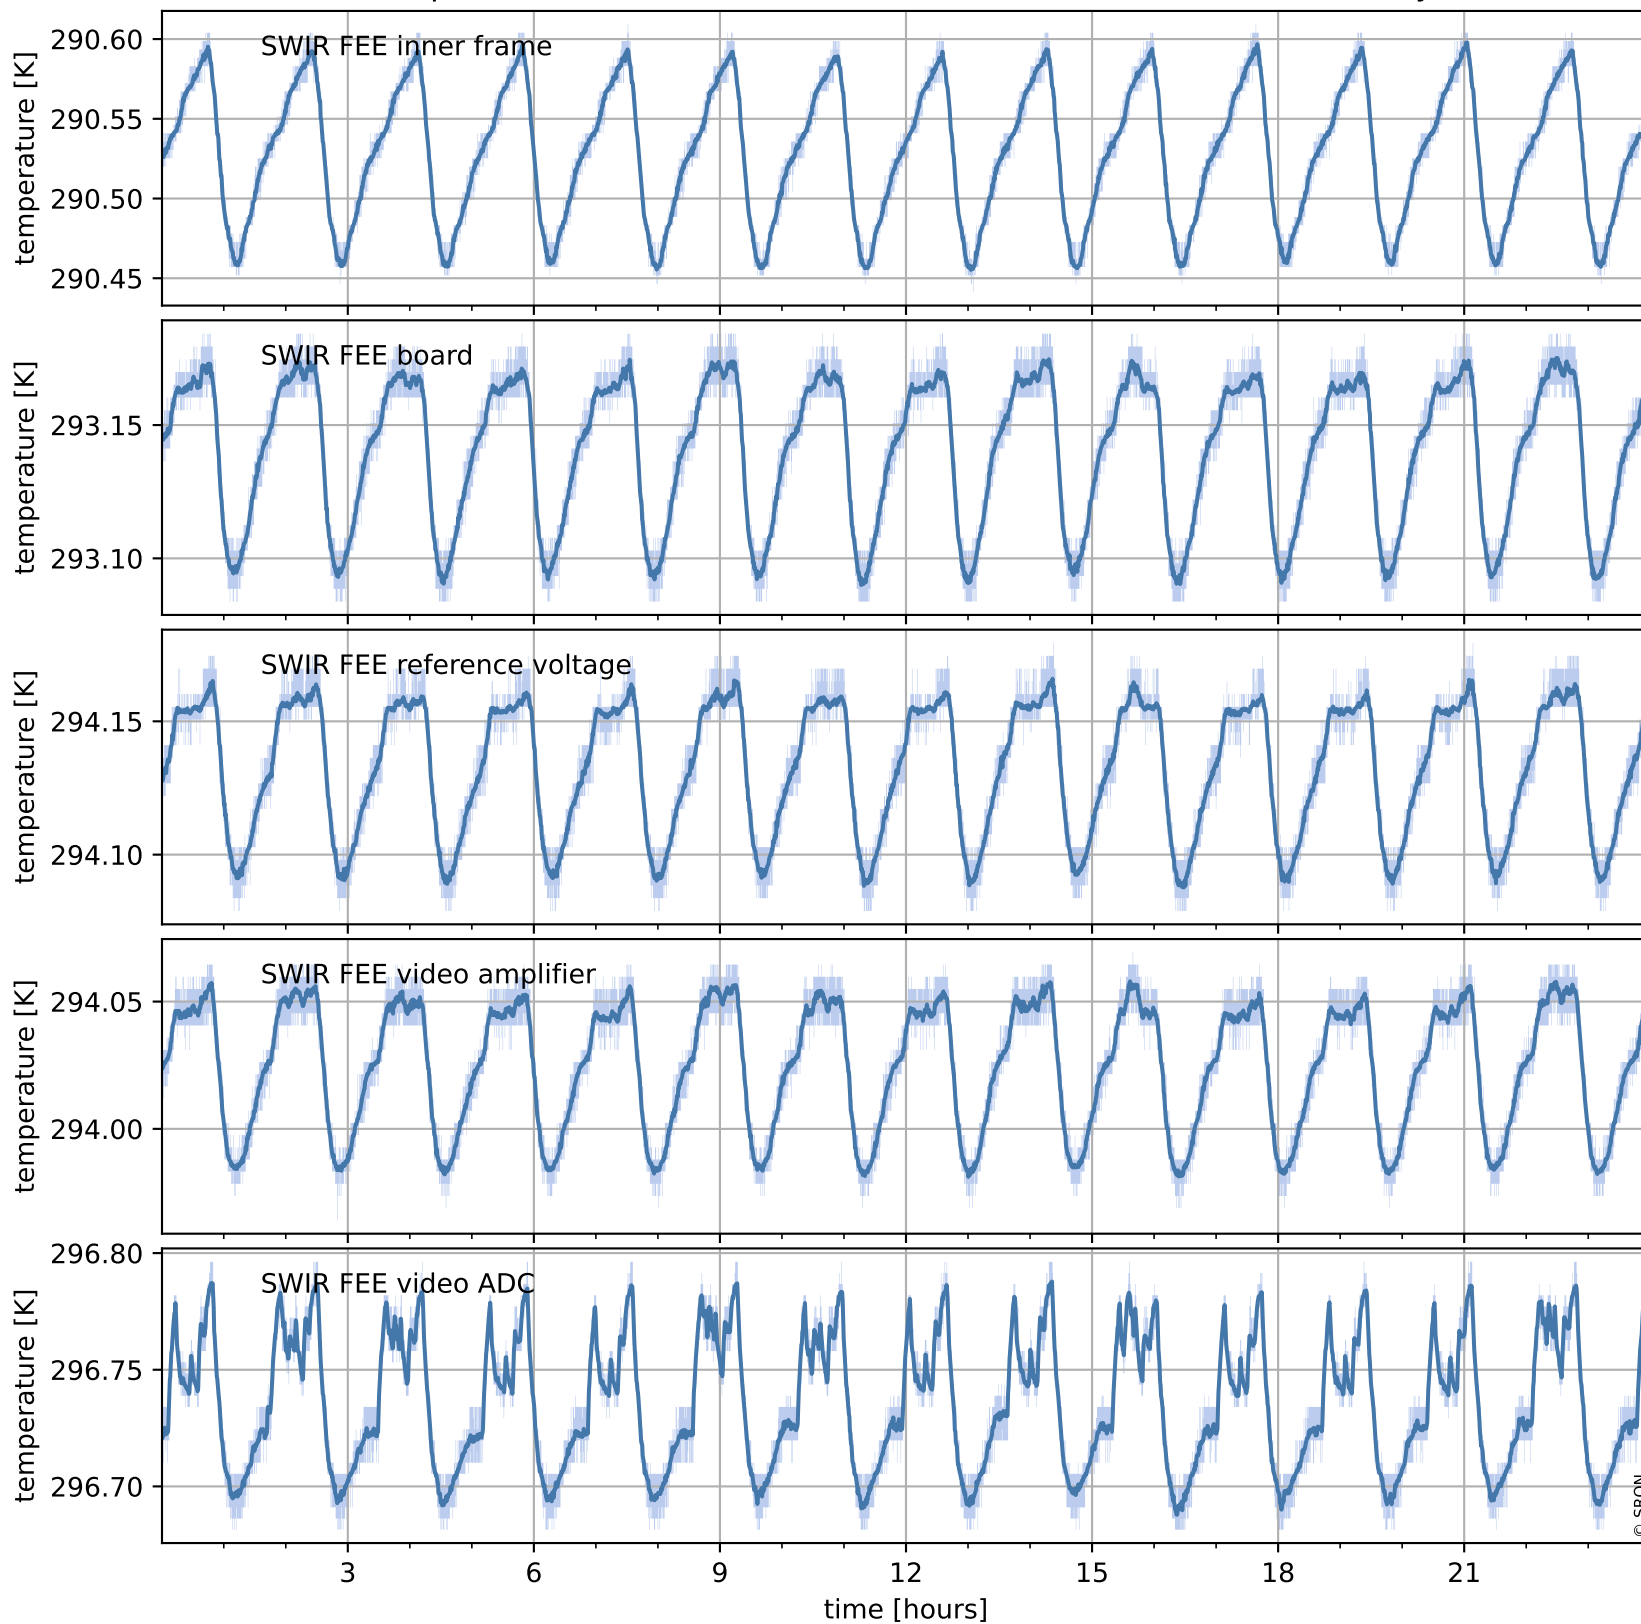

Tropomi SWIR housekeeping data

orbits : [21418, 21431]
coverage : 2021-12-01 / 2021-12-02
created : 2023-08-21T09:20:35

Temperature of sensors relevant for SWIR (one day)

Tropomi SWIR housekeeping data

orbits : [20947, 21431]
coverage : 2021-10-28 / 2021-12-02
created : 2023-08-21T09:20:36

Temperature of sensors relevant for SWIR (last month)

Tropomi SWIR housekeeping data

orbits : [21418, 21431]
coverage : 2021-12-01 / 2021-12-02
created : 2023-08-21T09:20:36

Current and duty cycle of 3 heaters relevant for SWIR (one day)

Tropomi SWIR housekeeping data

orbits : [20947, 21431]
coverage : 2021-10-28 / 2021-12-02
created : 2023-08-21T09:20:36

Current and duty cycle of 3 heaters relevant for SWIR (last month)

Tropomi SWIR housekeeping data

orbits : [21418, 21431]
coverage : 2021-12-01 / 2021-12-02
created : 2023-08-21T09:20:37

Temperature of sensors at the SWIR front-end electronics (one day)

Tropomi SWIR housekeeping data

orbits : [20947, 21431]
coverage : 2021-10-28 / 2021-12-02
created : 2023-08-21T09:20:37