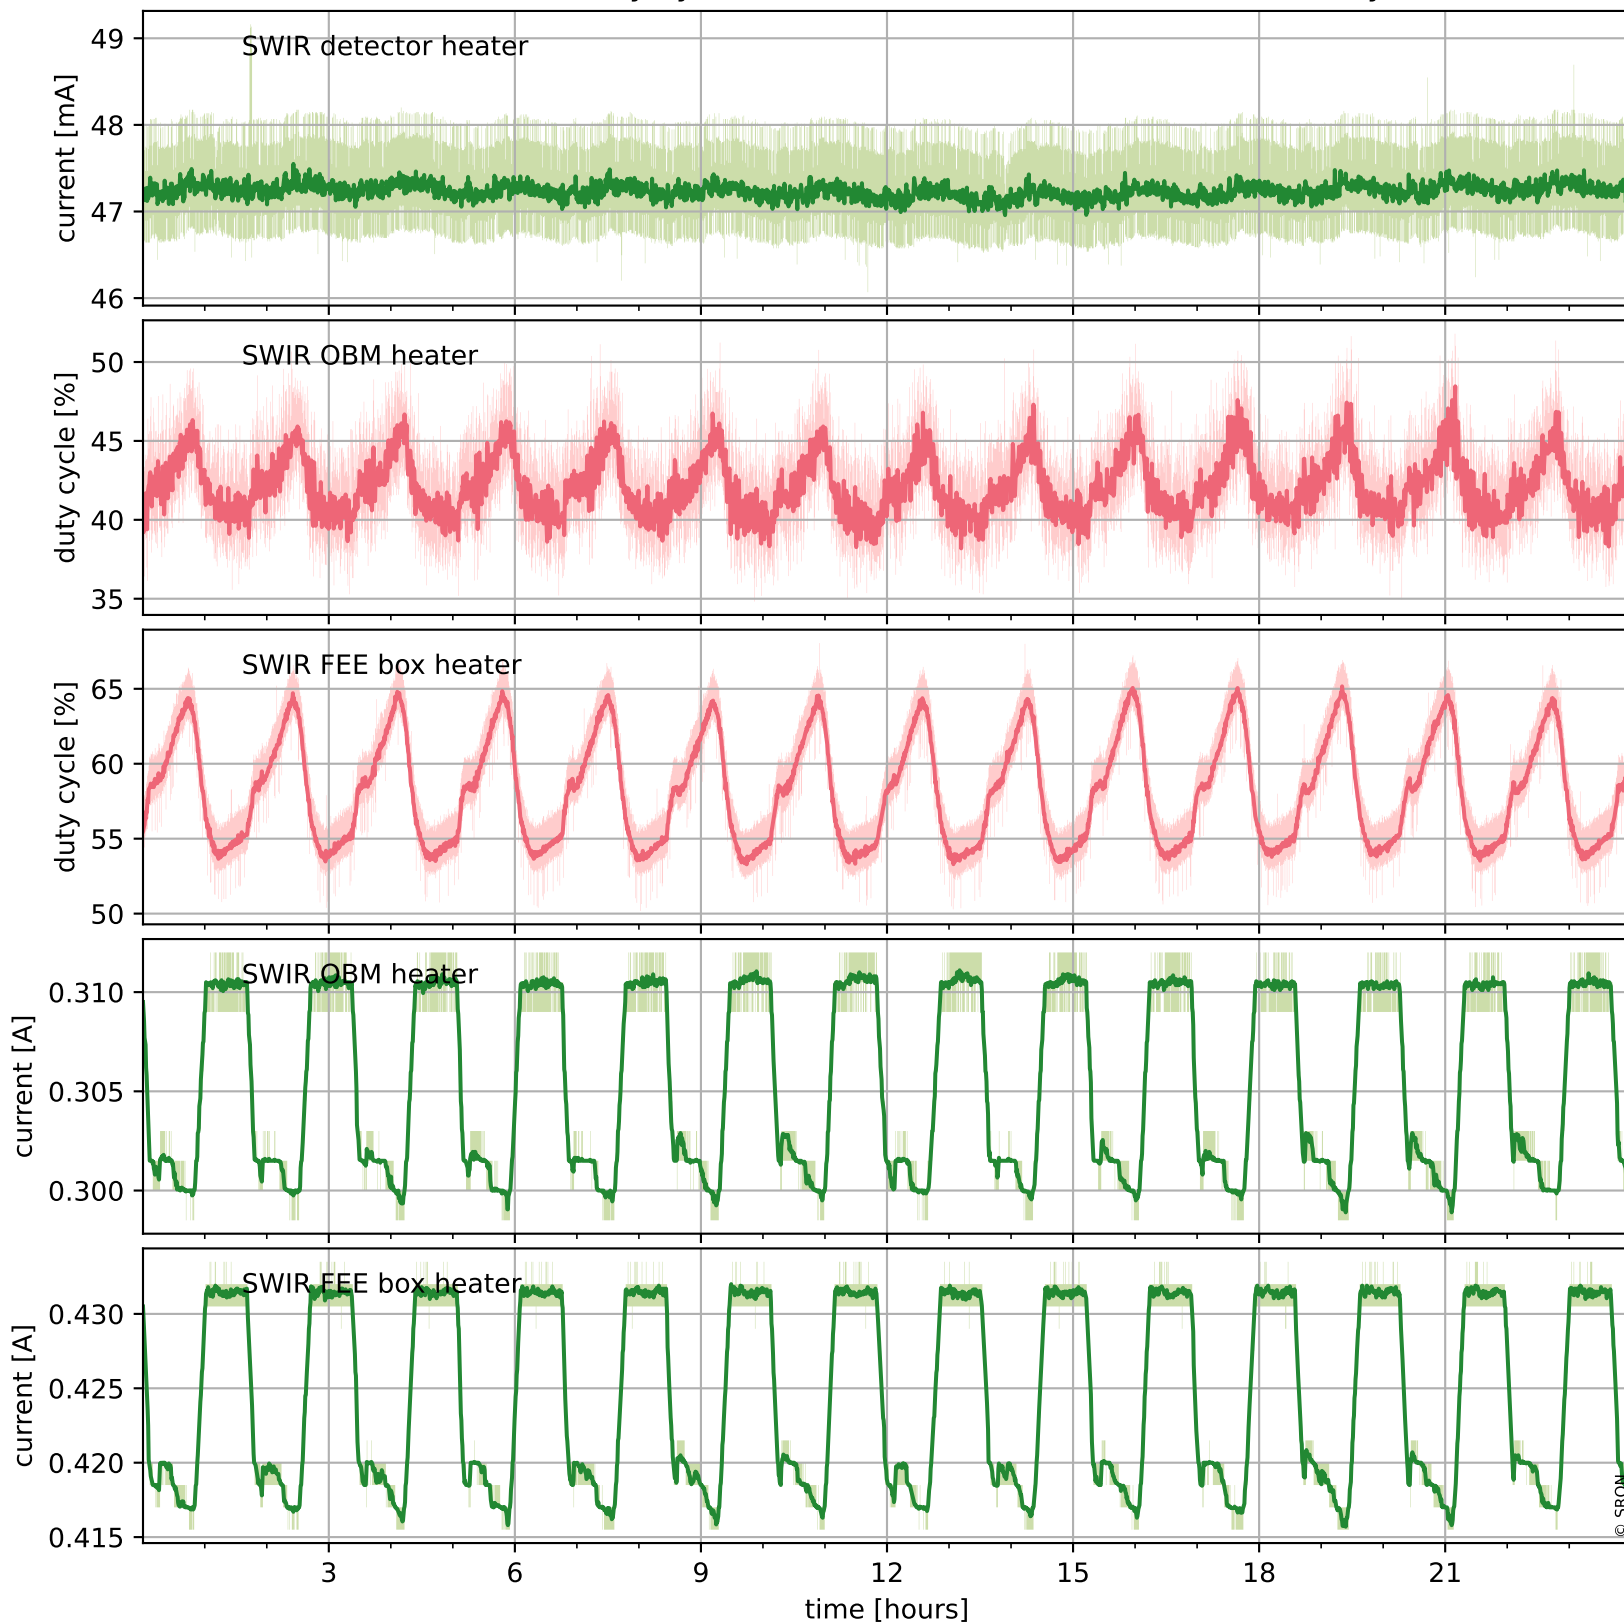

Tropomi SWIR housekeeping data

orbits : [21418, 21431]
coverage : 2021-12-01 / 2021-12-02
created : 2023-08-21T09:20:35

Temperature of sensors relevant for SWIR (one day)

Tropomi SWIR housekeeping data

orbits : [20947, 21431]
coverage : 2021-10-28 / 2021-12-02
created : 2023-08-21T09:20:36

Temperature of sensors relevant for SWIR (last month)

Tropomi SWIR housekeeping data

orbits : [21418, 21431]
coverage : 2021-12-01 / 2021-12-02
created : 2023-08-21T09:20:36

Current and duty cycle of 3 heaters relevant for SWIR (one day)

Tropomi SWIR housekeeping data

orbits : [20947, 21431]
coverage : 2021-10-28 / 2021-12-02
created : 2023-08-21T09:20:36

Current and duty cycle of 3 heaters relevant for SWIR (last month)

Tropomi SWIR housekeeping data

orbits : [21418, 21431]
coverage : 2021-12-01 / 2021-12-02
created : 2023-08-21T09:20:37

Temperature of sensors at the SWIR front-end electronics (one day)

Tropomi SWIR housekeeping data

orbits : [20947, 21431]
coverage : 2021-10-28 / 2021-12-02
created : 2023-08-21T09:20:37