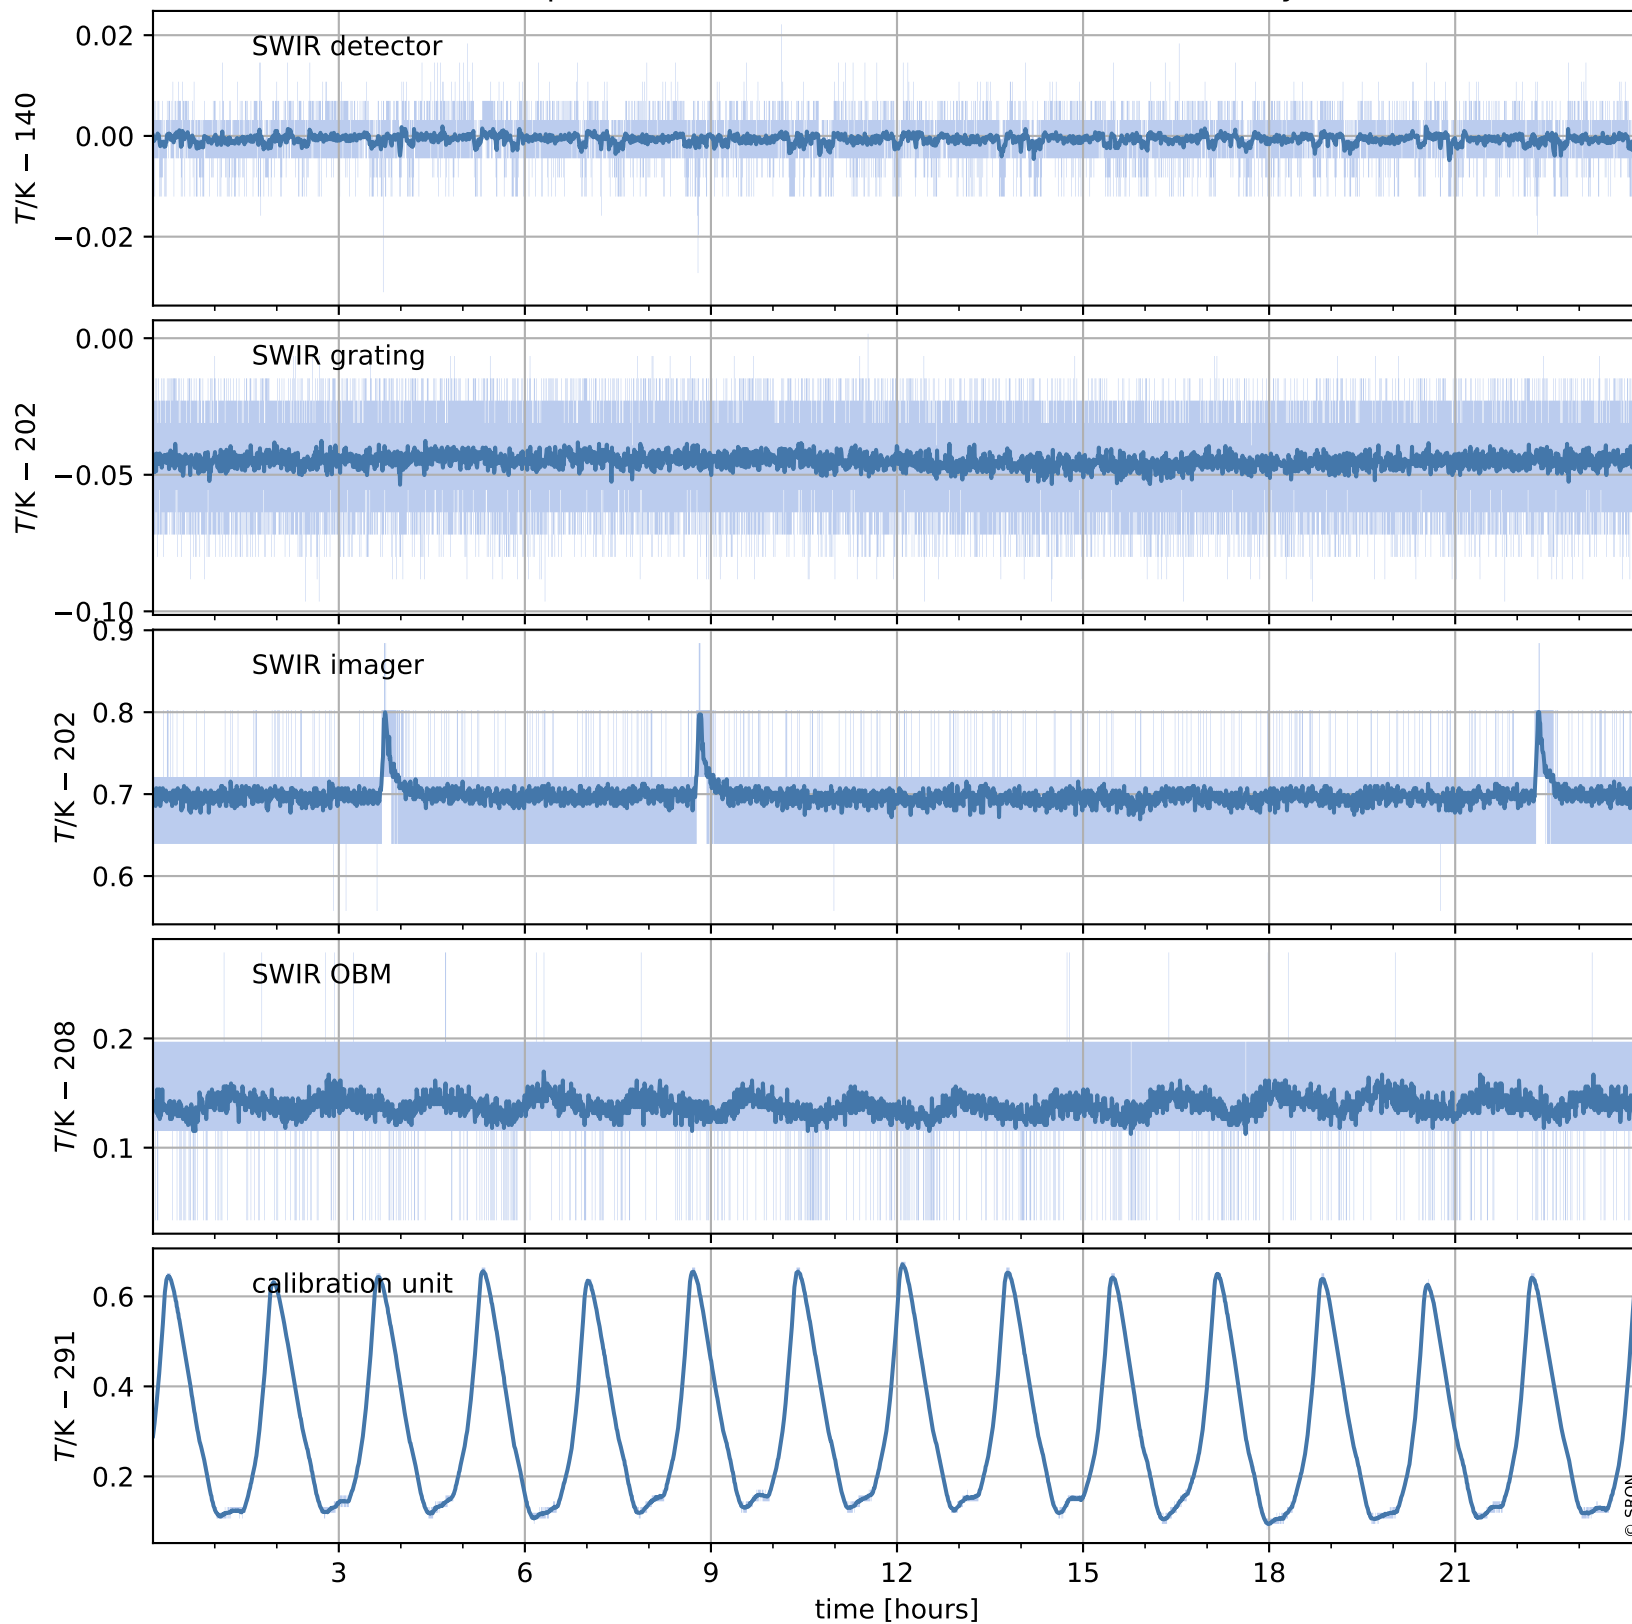

Tropomi SWIR housekeeping data

orbits : [21418, 21431]
coverage : 2021-12-01 / 2021-12-02
created : 2023-08-21T09:20:35

Temperature of sensors relevant for SWIR (one day)

Tropomi SWIR housekeeping data

orbits : [20947, 21431]
coverage : 2021-10-28 / 2021-12-02
created : 2023-08-21T09:20:36

Temperature of sensors relevant for SWIR (last month)

Tropomi SWIR housekeeping data

orbits : [21418, 21431]
coverage : 2021-12-01 / 2021-12-02
created : 2023-08-21T09:20:36

Current and duty cycle of 3 heaters relevant for SWIR (one day)

Tropomi SWIR housekeeping data

orbits : [20947, 21431]
coverage : 2021-10-28 / 2021-12-02
created : 2023-08-21T09:20:36

Current and duty cycle of 3 heaters relevant for SWIR (last month)

Tropomi SWIR housekeeping data

orbits : [21418, 21431]
coverage : 2021-12-01 / 2021-12-02
created : 2023-08-21T09:20:37

Temperature of sensors at the SWIR front-end electronics (one day)

Tropomi SWIR housekeeping data

orbits : [20947, 21431]
coverage : 2021-10-28 / 2021-12-02
created : 2023-08-21T09:20:37