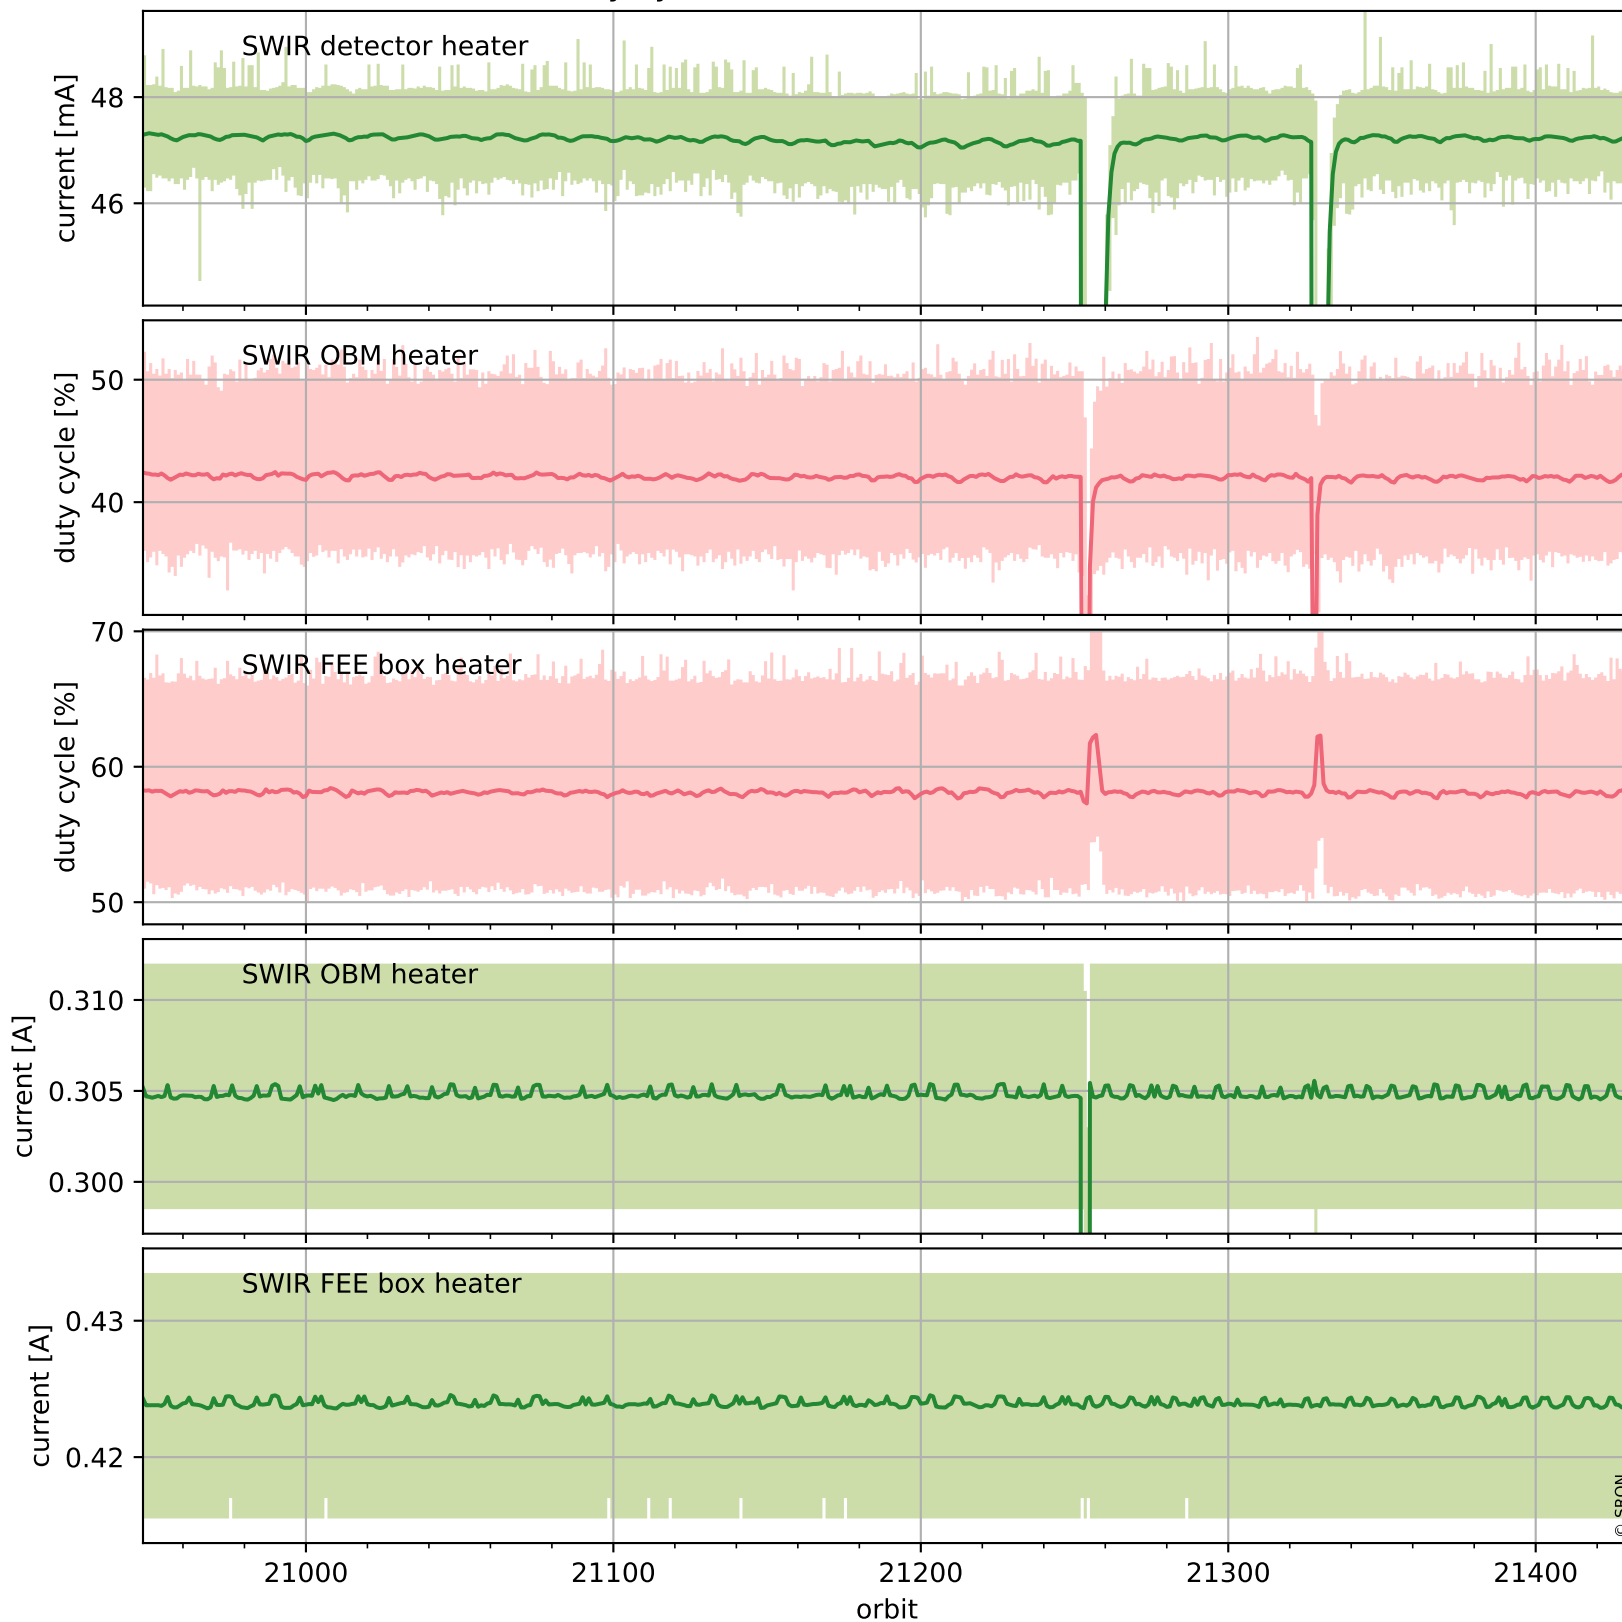

Tropomi SWIR housekeeping data

orbits : [21418, 21431]
coverage : 2021-12-01 / 2021-12-02
created : 2023-08-21T09:20:35

Temperature of sensors relevant for SWIR (one day)

Tropomi SWIR housekeeping data

orbits : [20947, 21431]
coverage : 2021-10-28 / 2021-12-02
created : 2023-08-21T09:20:36

Temperature of sensors relevant for SWIR (last month)

Tropomi SWIR housekeeping data

orbits : [21418, 21431]
coverage : 2021-12-01 / 2021-12-02
created : 2023-08-21T09:20:36

Current and duty cycle of 3 heaters relevant for SWIR (one day)

Tropomi SWIR housekeeping data

orbits : [20947, 21431]
coverage : 2021-10-28 / 2021-12-02
created : 2023-08-21T09:20:36

Current and duty cycle of 3 heaters relevant for SWIR (last month)

Tropomi SWIR housekeeping data

orbits : [21418, 21431]
coverage : 2021-12-01 / 2021-12-02
created : 2023-08-21T09:20:37

Temperature of sensors at the SWIR front-end electronics (one day)

Tropomi SWIR housekeeping data

orbits : [20947, 21431]
coverage : 2021-10-28 / 2021-12-02
created : 2023-08-21T09:20:37