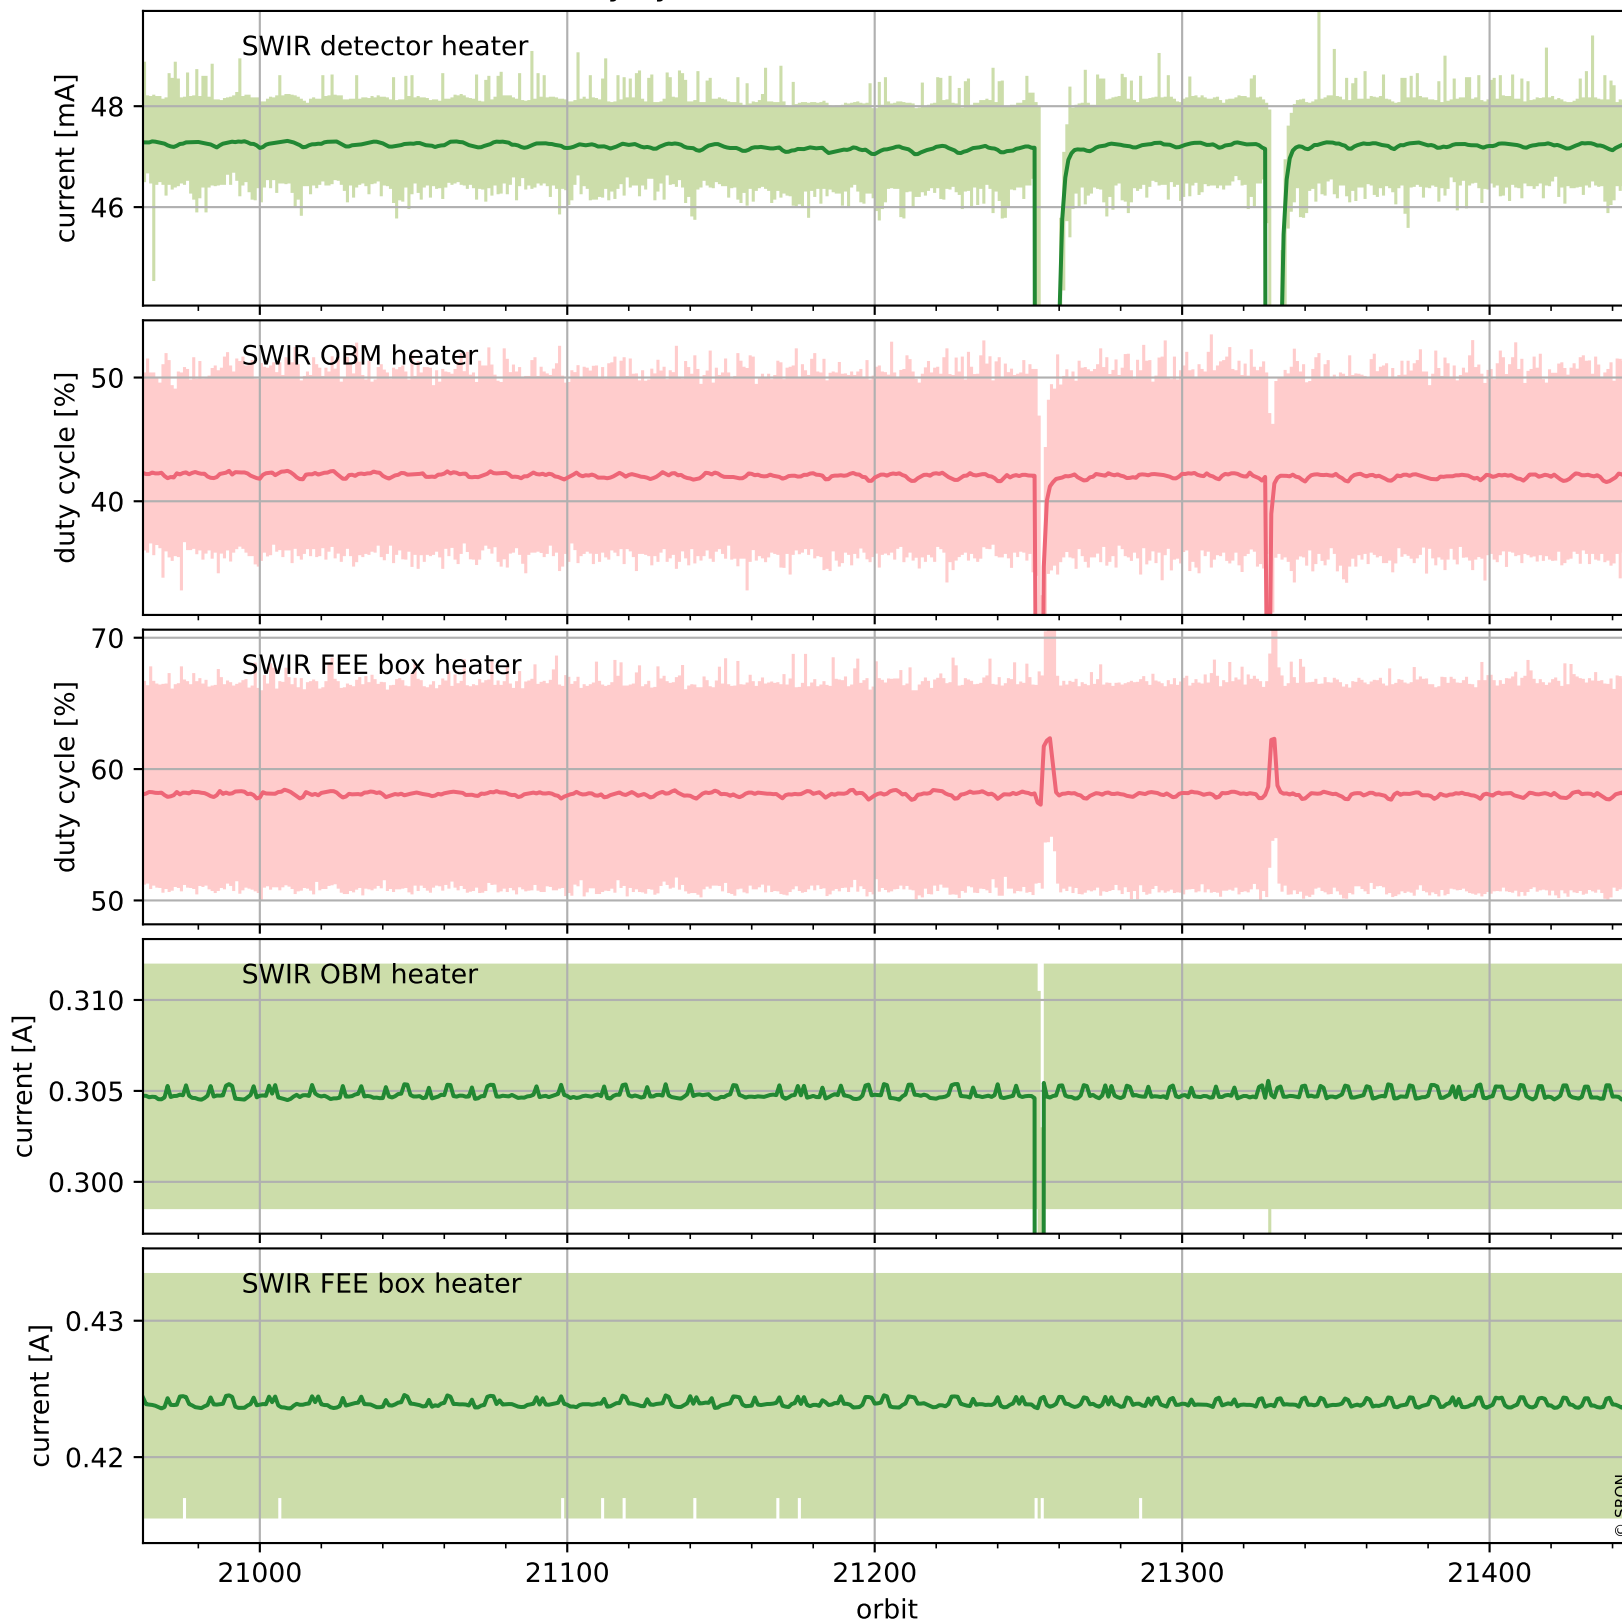

Tropomi SWIR housekeeping data

orbits : [21432, 21446]
coverage : 2021-12-02 / 2021-12-03
created : 2023-08-21T09:20:37

Temperature of sensors relevant for SWIR (one day)

Tropomi SWIR housekeeping data

orbits : [20962, 21446]
coverage : 2021-10-29 / 2021-12-03
created : 2023-08-21T09:20:38

Temperature of sensors relevant for SWIR (last month)

Tropomi SWIR housekeeping data

orbits : [21432, 21446]
coverage : 2021-12-02 / 2021-12-03
created : 2023-08-21T09:20:38

Current and duty cycle of 3 heaters relevant for SWIR (one day)

Tropomi SWIR housekeeping data

orbits : [20962, 21446]
coverage : 2021-10-29 / 2021-12-03
created : 2023-08-21T09:20:39

Current and duty cycle of 3 heaters relevant for SWIR (last month)

Tropomi SWIR housekeeping data

orbits : [21432, 21446]
coverage : 2021-12-02 / 2021-12-03
created : 2023-08-21T09:20:39

Temperature of sensors at the SWIR front-end electronics (one day)

Tropomi SWIR housekeeping data

orbits : [20962, 21446]
coverage : 2021-10-29 / 2021-12-03
created : 2023-08-21T09:20:39