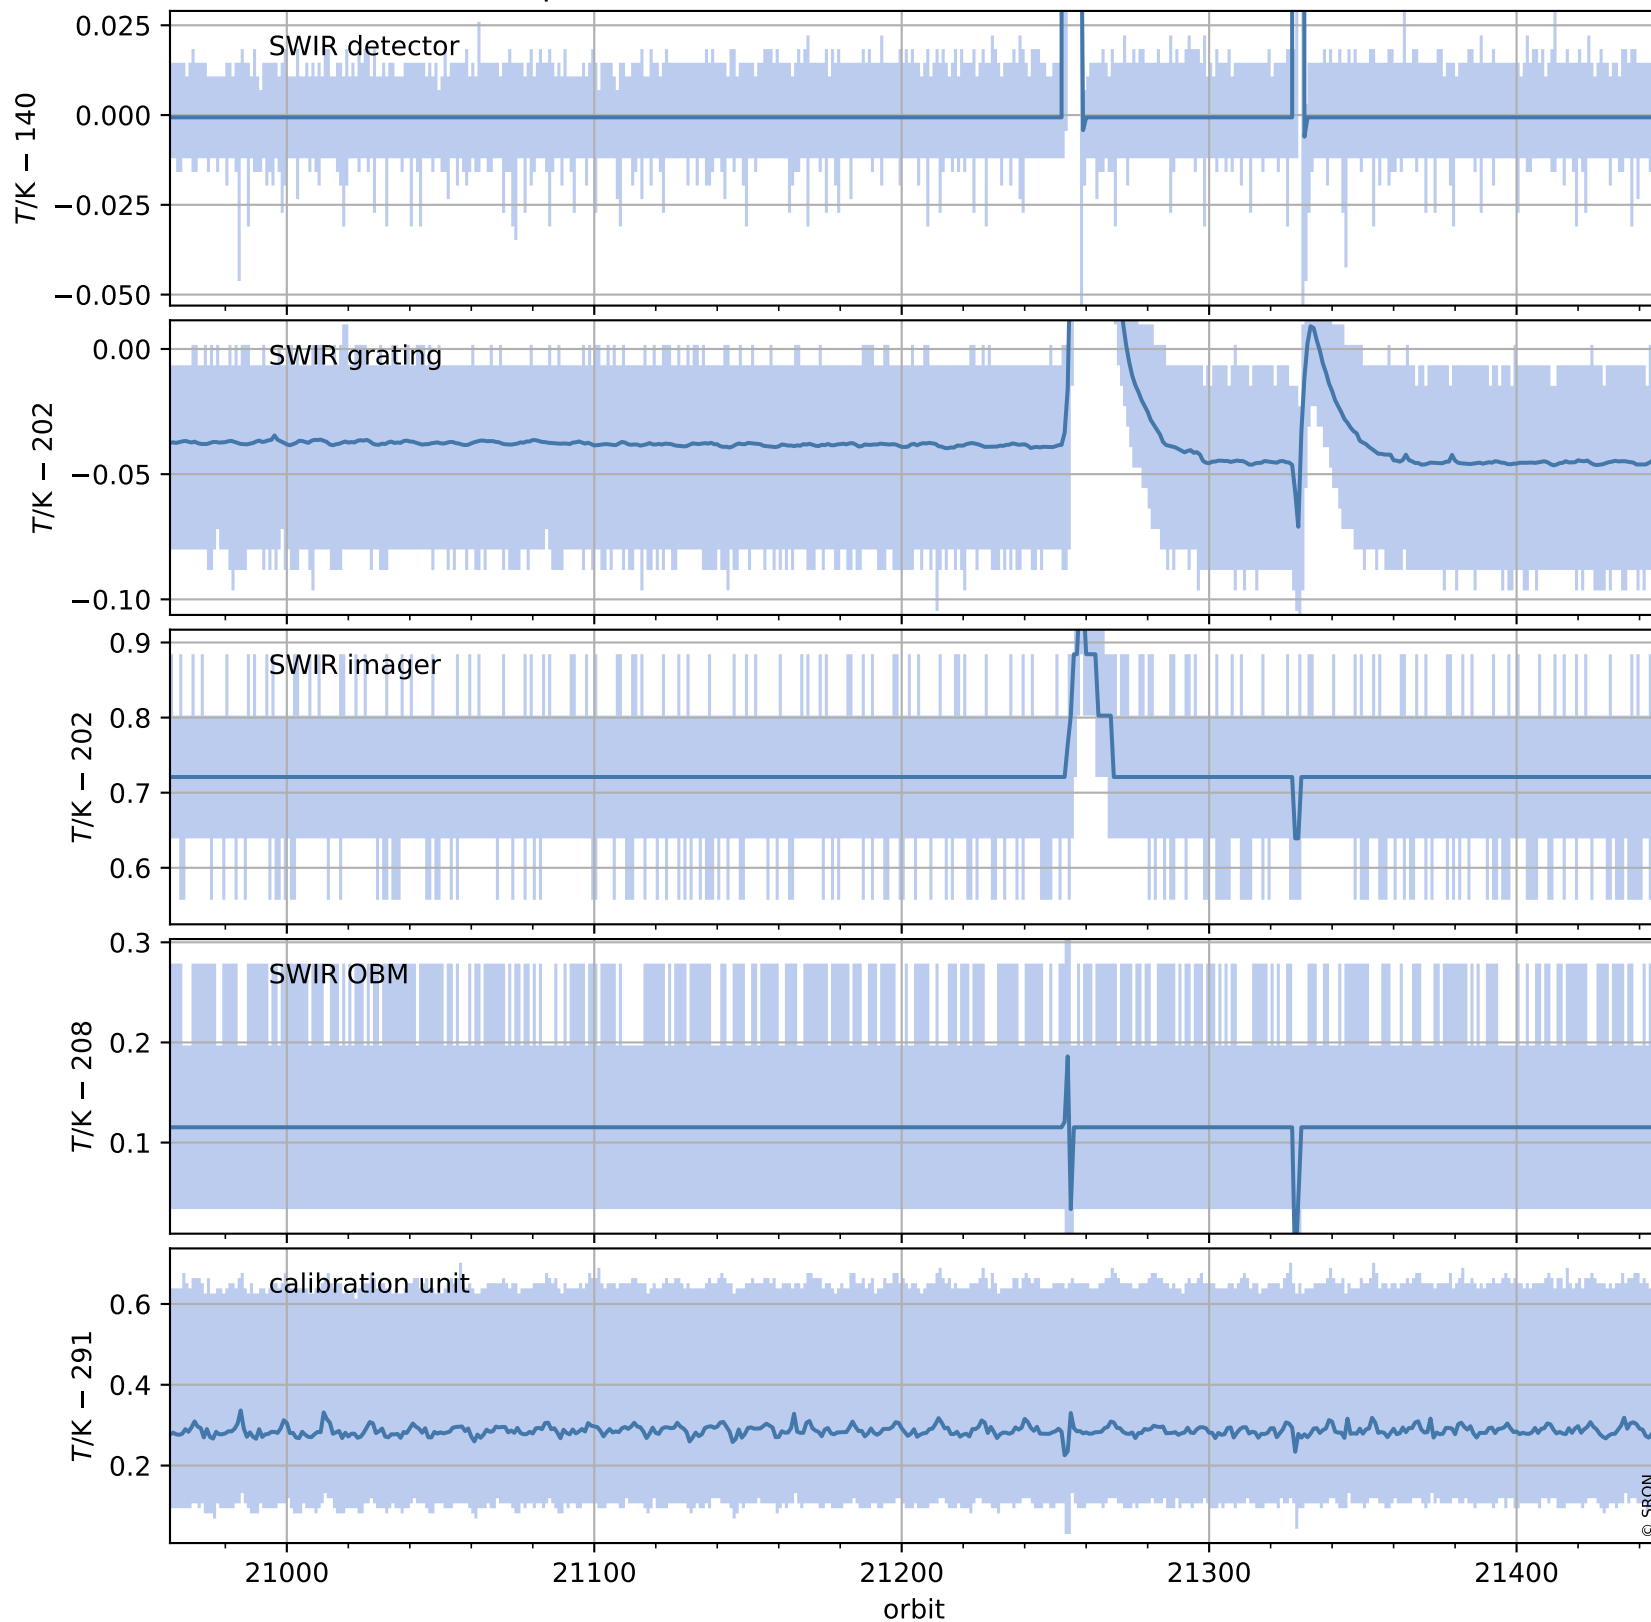

Tropomi SWIR housekeeping data

orbits : [21432, 21446]
coverage : 2021-12-02 / 2021-12-03
created : 2023-08-21T09:20:37

Temperature of sensors relevant for SWIR (one day)

Tropomi SWIR housekeeping data

orbits : [20962, 21446]
coverage : 2021-10-29 / 2021-12-03
created : 2023-08-21T09:20:38

Temperature of sensors relevant for SWIR (last month)

Tropomi SWIR housekeeping data

orbits : [21432, 21446]
coverage : 2021-12-02 / 2021-12-03
created : 2023-08-21T09:20:38

Current and duty cycle of 3 heaters relevant for SWIR (one day)

Tropomi SWIR housekeeping data

orbits : [20962, 21446]
coverage : 2021-10-29 / 2021-12-03
created : 2023-08-21T09:20:39

Current and duty cycle of 3 heaters relevant for SWIR (last month)

Tropomi SWIR housekeeping data

orbits : [21432, 21446]
coverage : 2021-12-02 / 2021-12-03
created : 2023-08-21T09:20:39

Temperature of sensors at the SWIR front-end electronics (one day)

Tropomi SWIR housekeeping data

orbits : [20962, 21446]
coverage : 2021-10-29 / 2021-12-03
created : 2023-08-21T09:20:39