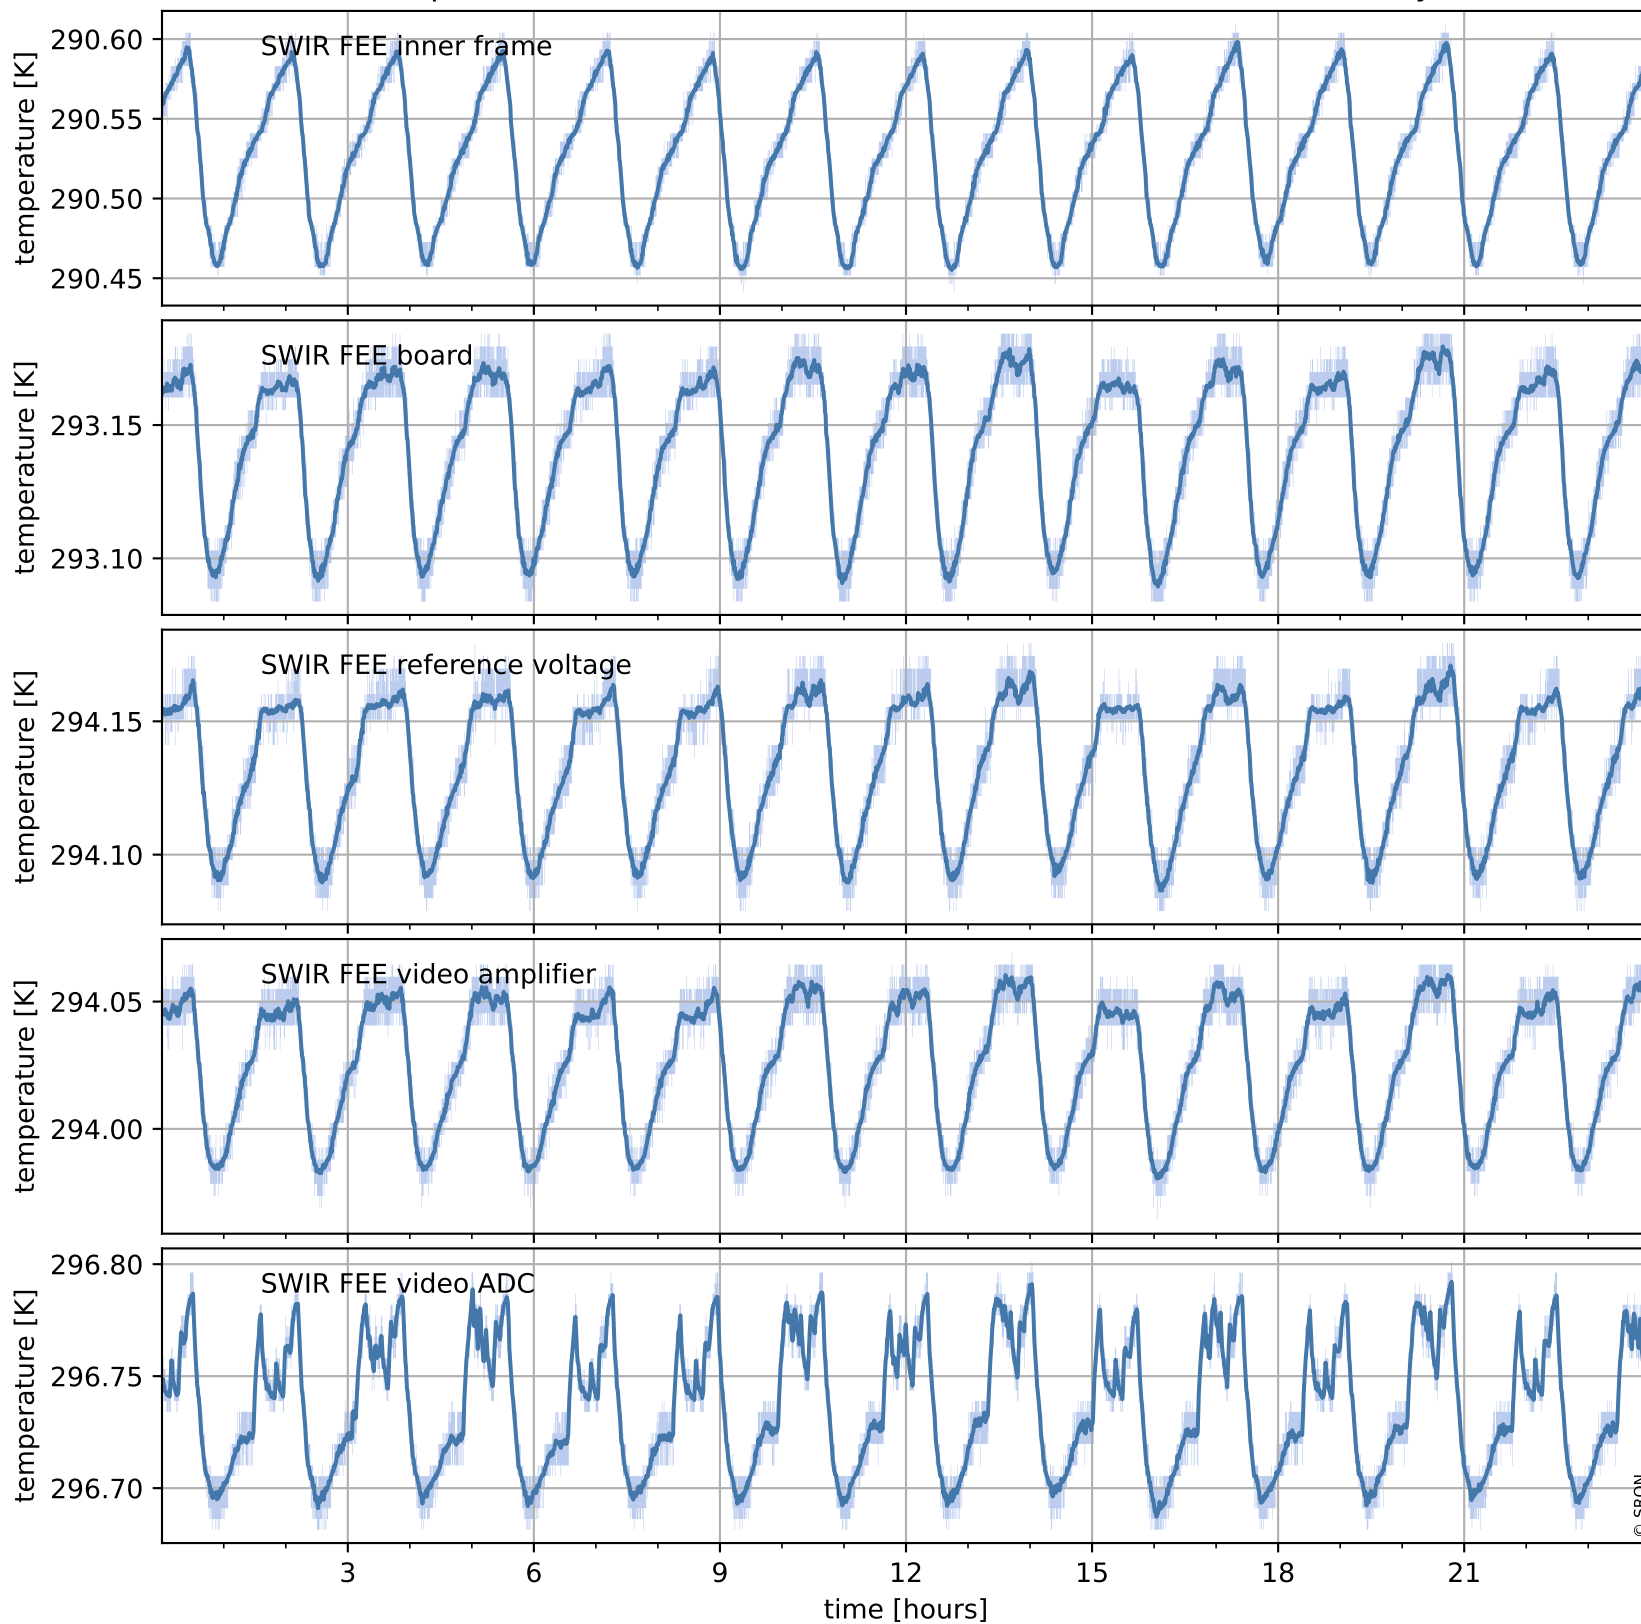

Tropomi SWIR housekeeping data

orbits : [21432, 21446]
coverage : 2021-12-02 / 2021-12-03
created : 2023-08-21T09:20:37

Temperature of sensors relevant for SWIR (one day)

Tropomi SWIR housekeeping data

orbits : [20962, 21446]
coverage : 2021-10-29 / 2021-12-03
created : 2023-08-21T09:20:38

Temperature of sensors relevant for SWIR (last month)

Tropomi SWIR housekeeping data

orbits : [21432, 21446]
coverage : 2021-12-02 / 2021-12-03
created : 2023-08-21T09:20:38

Current and duty cycle of 3 heaters relevant for SWIR (one day)

Tropomi SWIR housekeeping data

orbits : [20962, 21446]
coverage : 2021-10-29 / 2021-12-03
created : 2023-08-21T09:20:39

Current and duty cycle of 3 heaters relevant for SWIR (last month)

Tropomi SWIR housekeeping data

orbits : [21432, 21446]
coverage : 2021-12-02 / 2021-12-03
created : 2023-08-21T09:20:39

Temperature of sensors at the SWIR front-end electronics (one day)

Tropomi SWIR housekeeping data

orbits : [20962, 21446]
coverage : 2021-10-29 / 2021-12-03
created : 2023-08-21T09:20:39