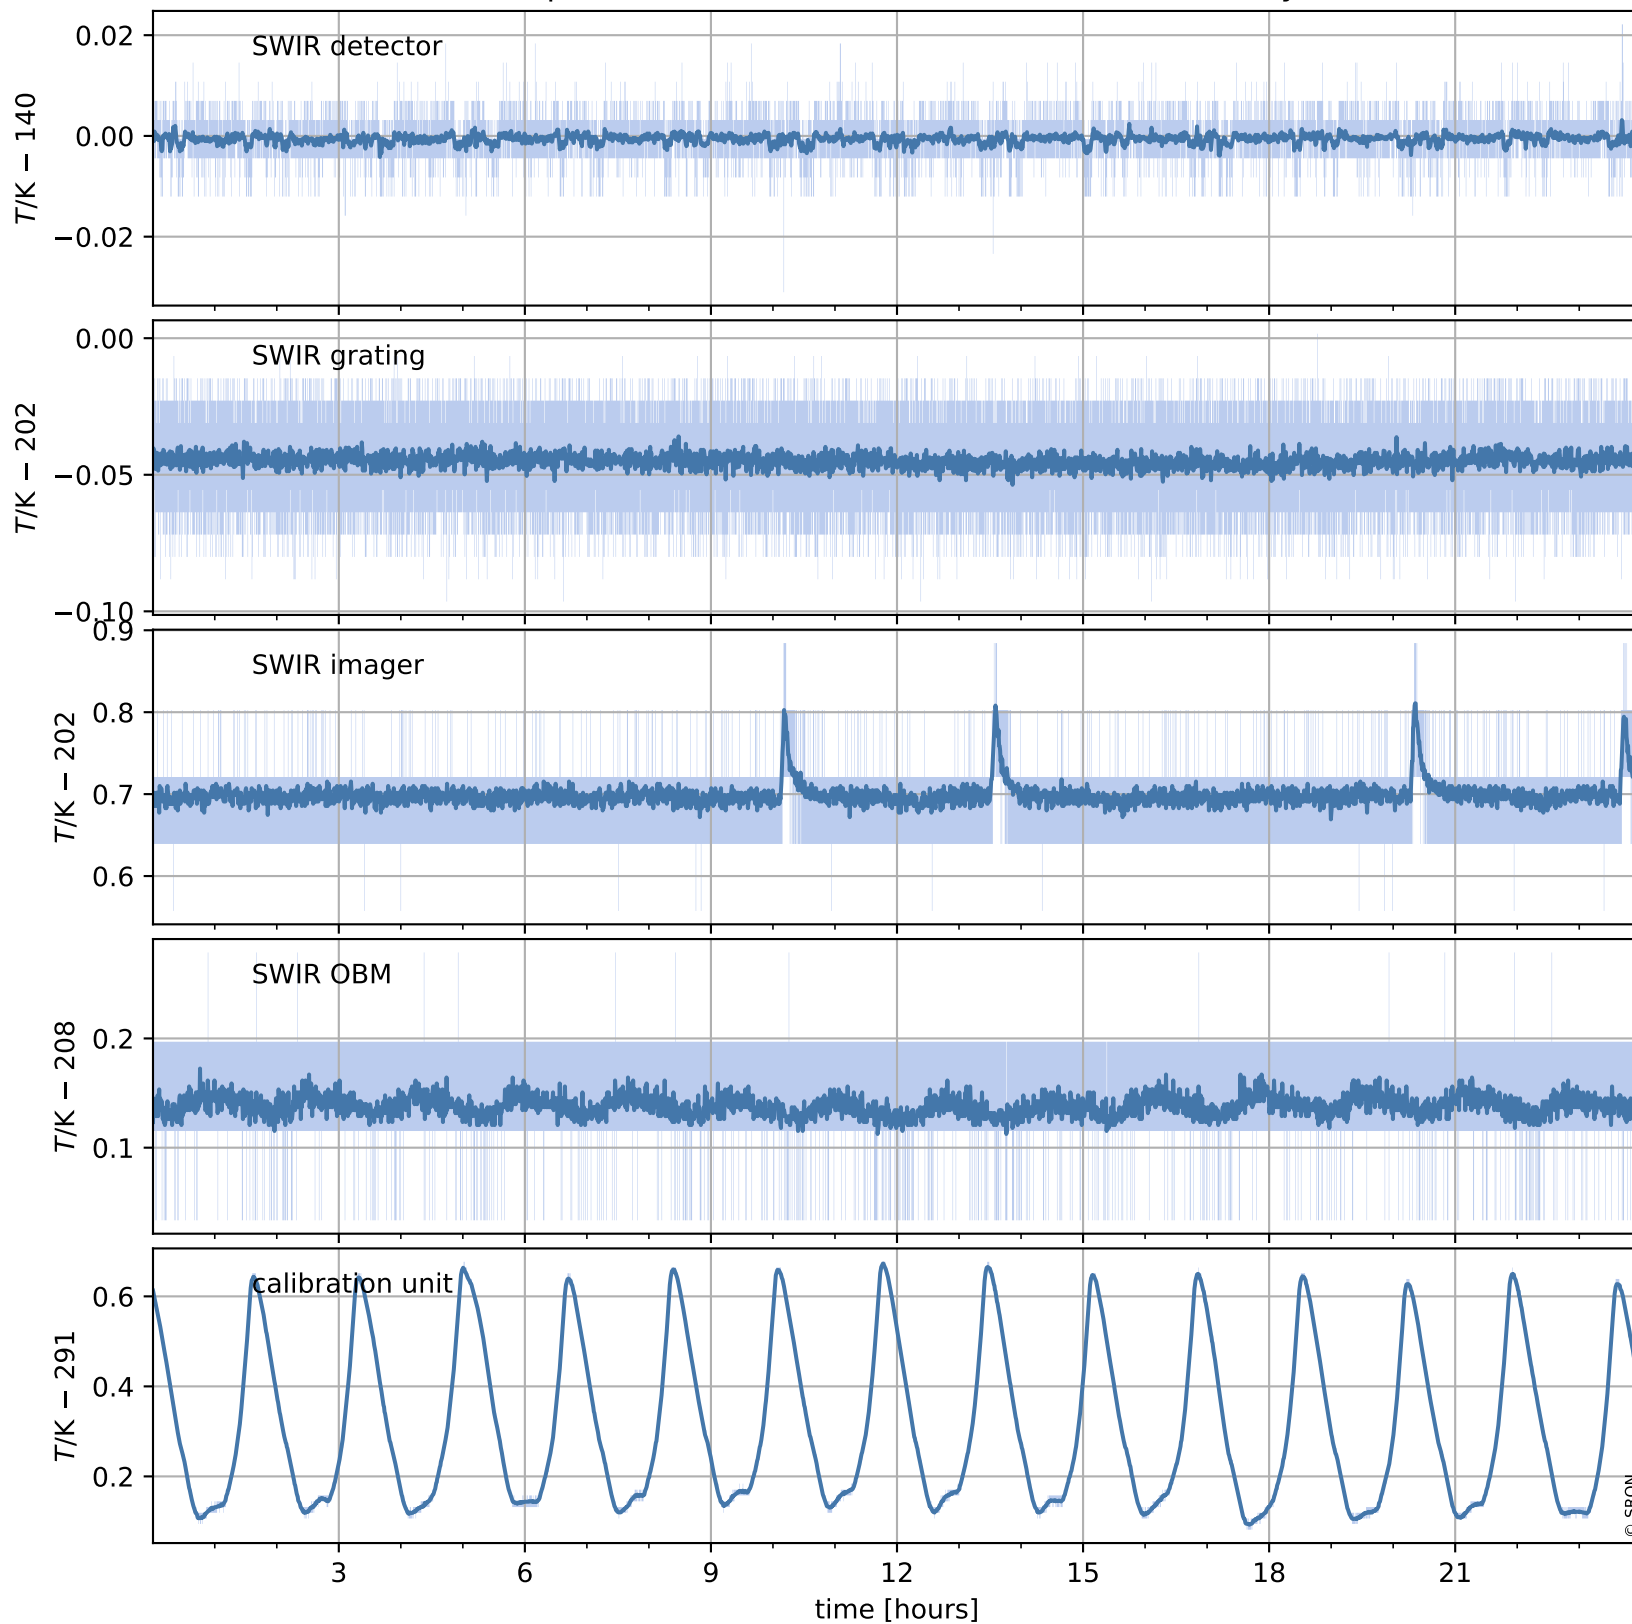

Tropomi SWIR housekeeping data

orbits : [21432, 21446]
coverage : 2021-12-02 / 2021-12-03
created : 2023-08-21T09:20:37

Temperature of sensors relevant for SWIR (one day)

Tropomi SWIR housekeeping data

orbits : [20962, 21446]
coverage : 2021-10-29 / 2021-12-03
created : 2023-08-21T09:20:38

Temperature of sensors relevant for SWIR (last month)

Tropomi SWIR housekeeping data

orbits : [21432, 21446]
coverage : 2021-12-02 / 2021-12-03
created : 2023-08-21T09:20:38

Current and duty cycle of 3 heaters relevant for SWIR (one day)

Tropomi SWIR housekeeping data

orbits : [20962, 21446]
coverage : 2021-10-29 / 2021-12-03
created : 2023-08-21T09:20:39

Current and duty cycle of 3 heaters relevant for SWIR (last month)

Tropomi SWIR housekeeping data

orbits : [21432, 21446]
coverage : 2021-12-02 / 2021-12-03
created : 2023-08-21T09:20:39

Temperature of sensors at the SWIR front-end electronics (one day)

Tropomi SWIR housekeeping data

orbits : [20962, 21446]
coverage : 2021-10-29 / 2021-12-03
created : 2023-08-21T09:20:39