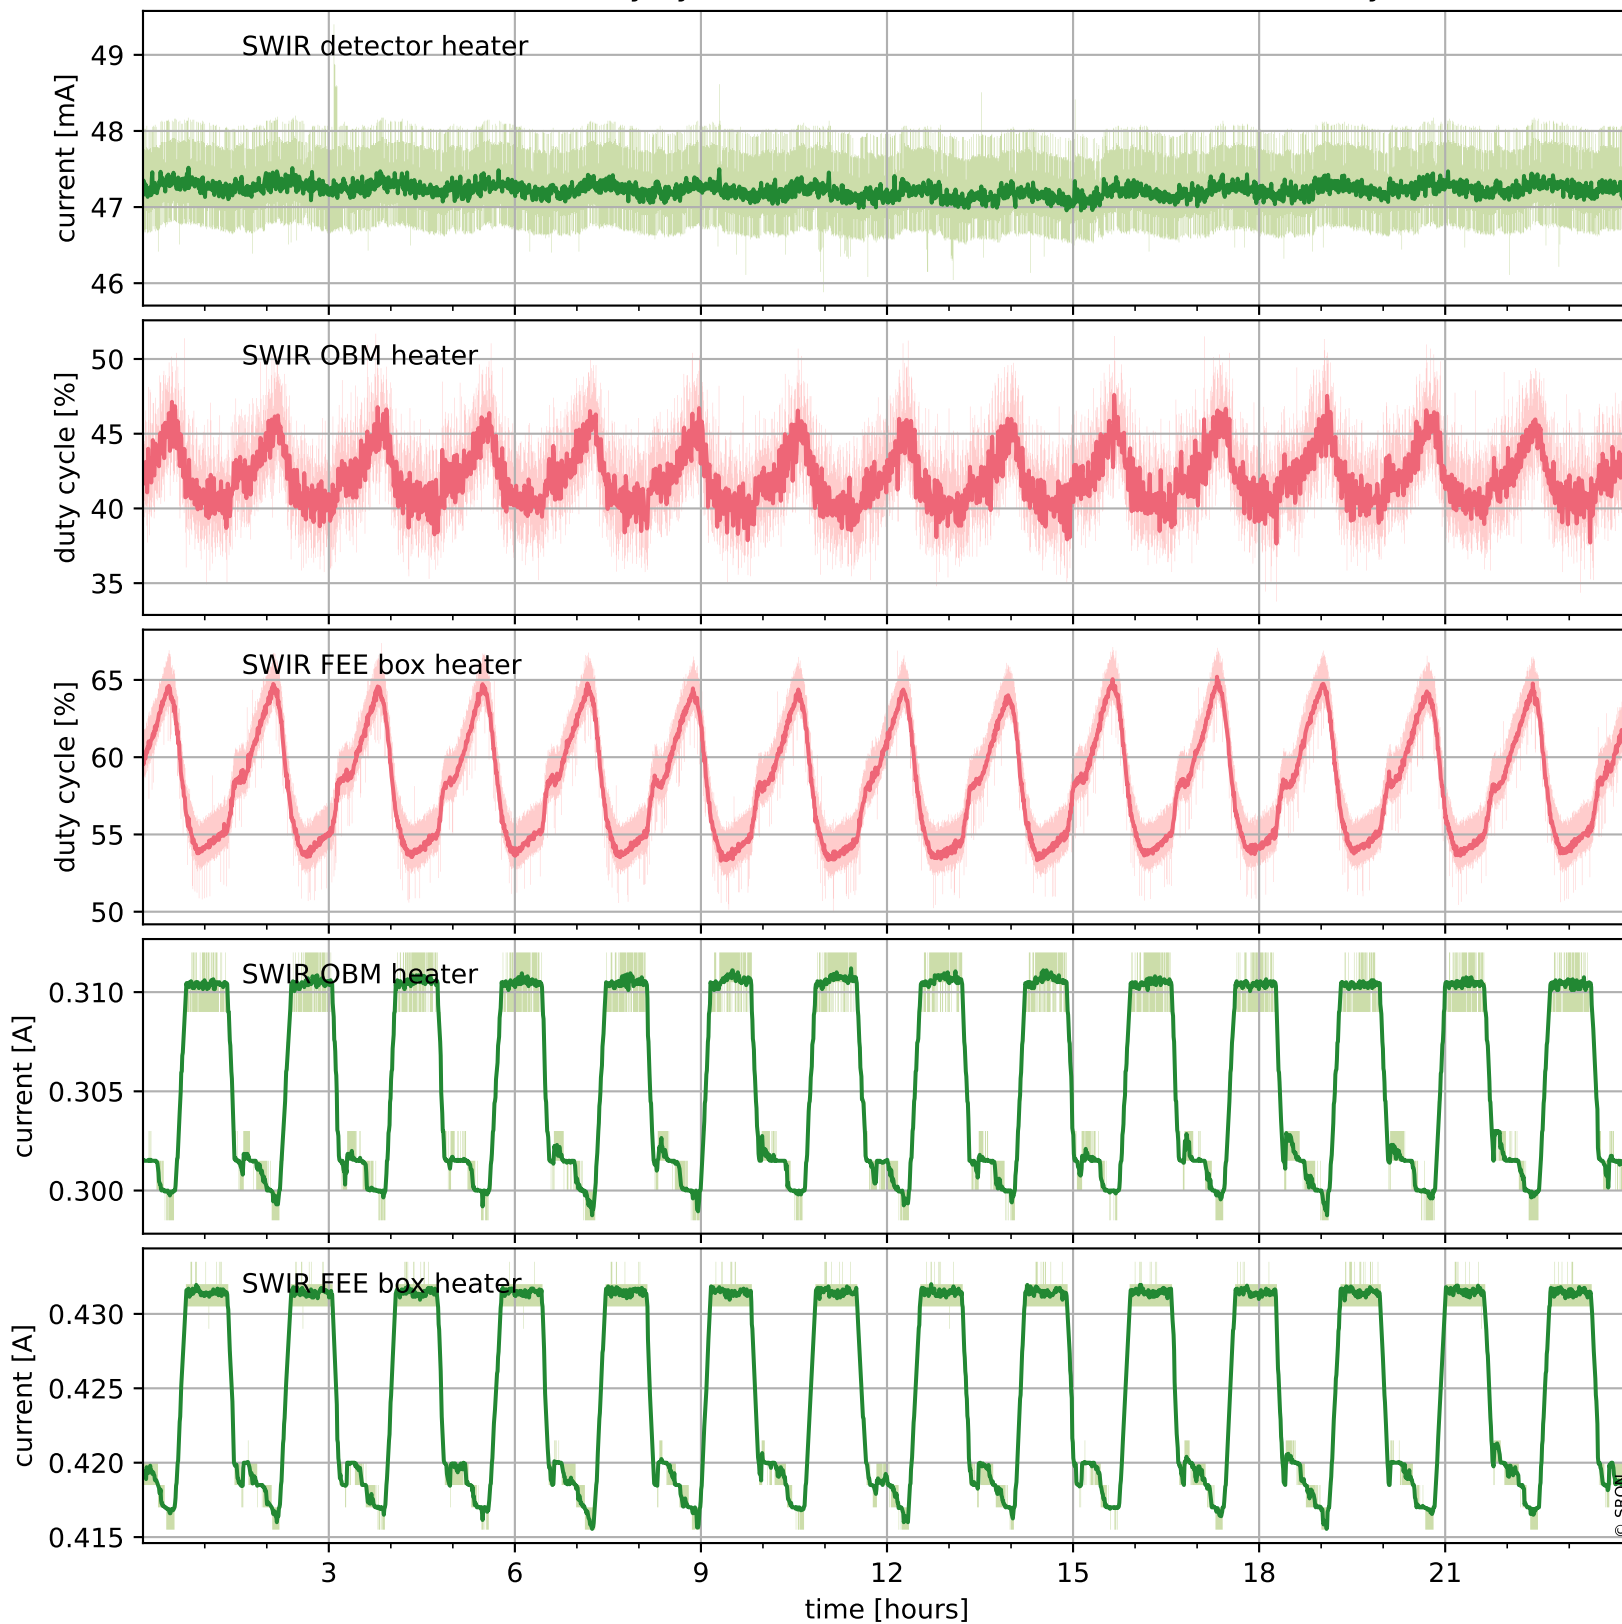

Tropomi SWIR housekeeping data

orbits : [21432, 21446]
coverage : 2021-12-02 / 2021-12-03
created : 2023-08-21T09:20:37

Temperature of sensors relevant for SWIR (one day)

Tropomi SWIR housekeeping data

orbits : [20962, 21446]
coverage : 2021-10-29 / 2021-12-03
created : 2023-08-21T09:20:38

Temperature of sensors relevant for SWIR (last month)

Tropomi SWIR housekeeping data

orbits : [21432, 21446]
coverage : 2021-12-02 / 2021-12-03
created : 2023-08-21T09:20:38

Current and duty cycle of 3 heaters relevant for SWIR (one day)

Tropomi SWIR housekeeping data

orbits : [20962, 21446]
coverage : 2021-10-29 / 2021-12-03
created : 2023-08-21T09:20:39

Current and duty cycle of 3 heaters relevant for SWIR (last month)

Tropomi SWIR housekeeping data

orbits : [21432, 21446]
coverage : 2021-12-02 / 2021-12-03
created : 2023-08-21T09:20:39

Temperature of sensors at the SWIR front-end electronics (one day)

Tropomi SWIR housekeeping data

orbits : [20962, 21446]
coverage : 2021-10-29 / 2021-12-03
created : 2023-08-21T09:20:39