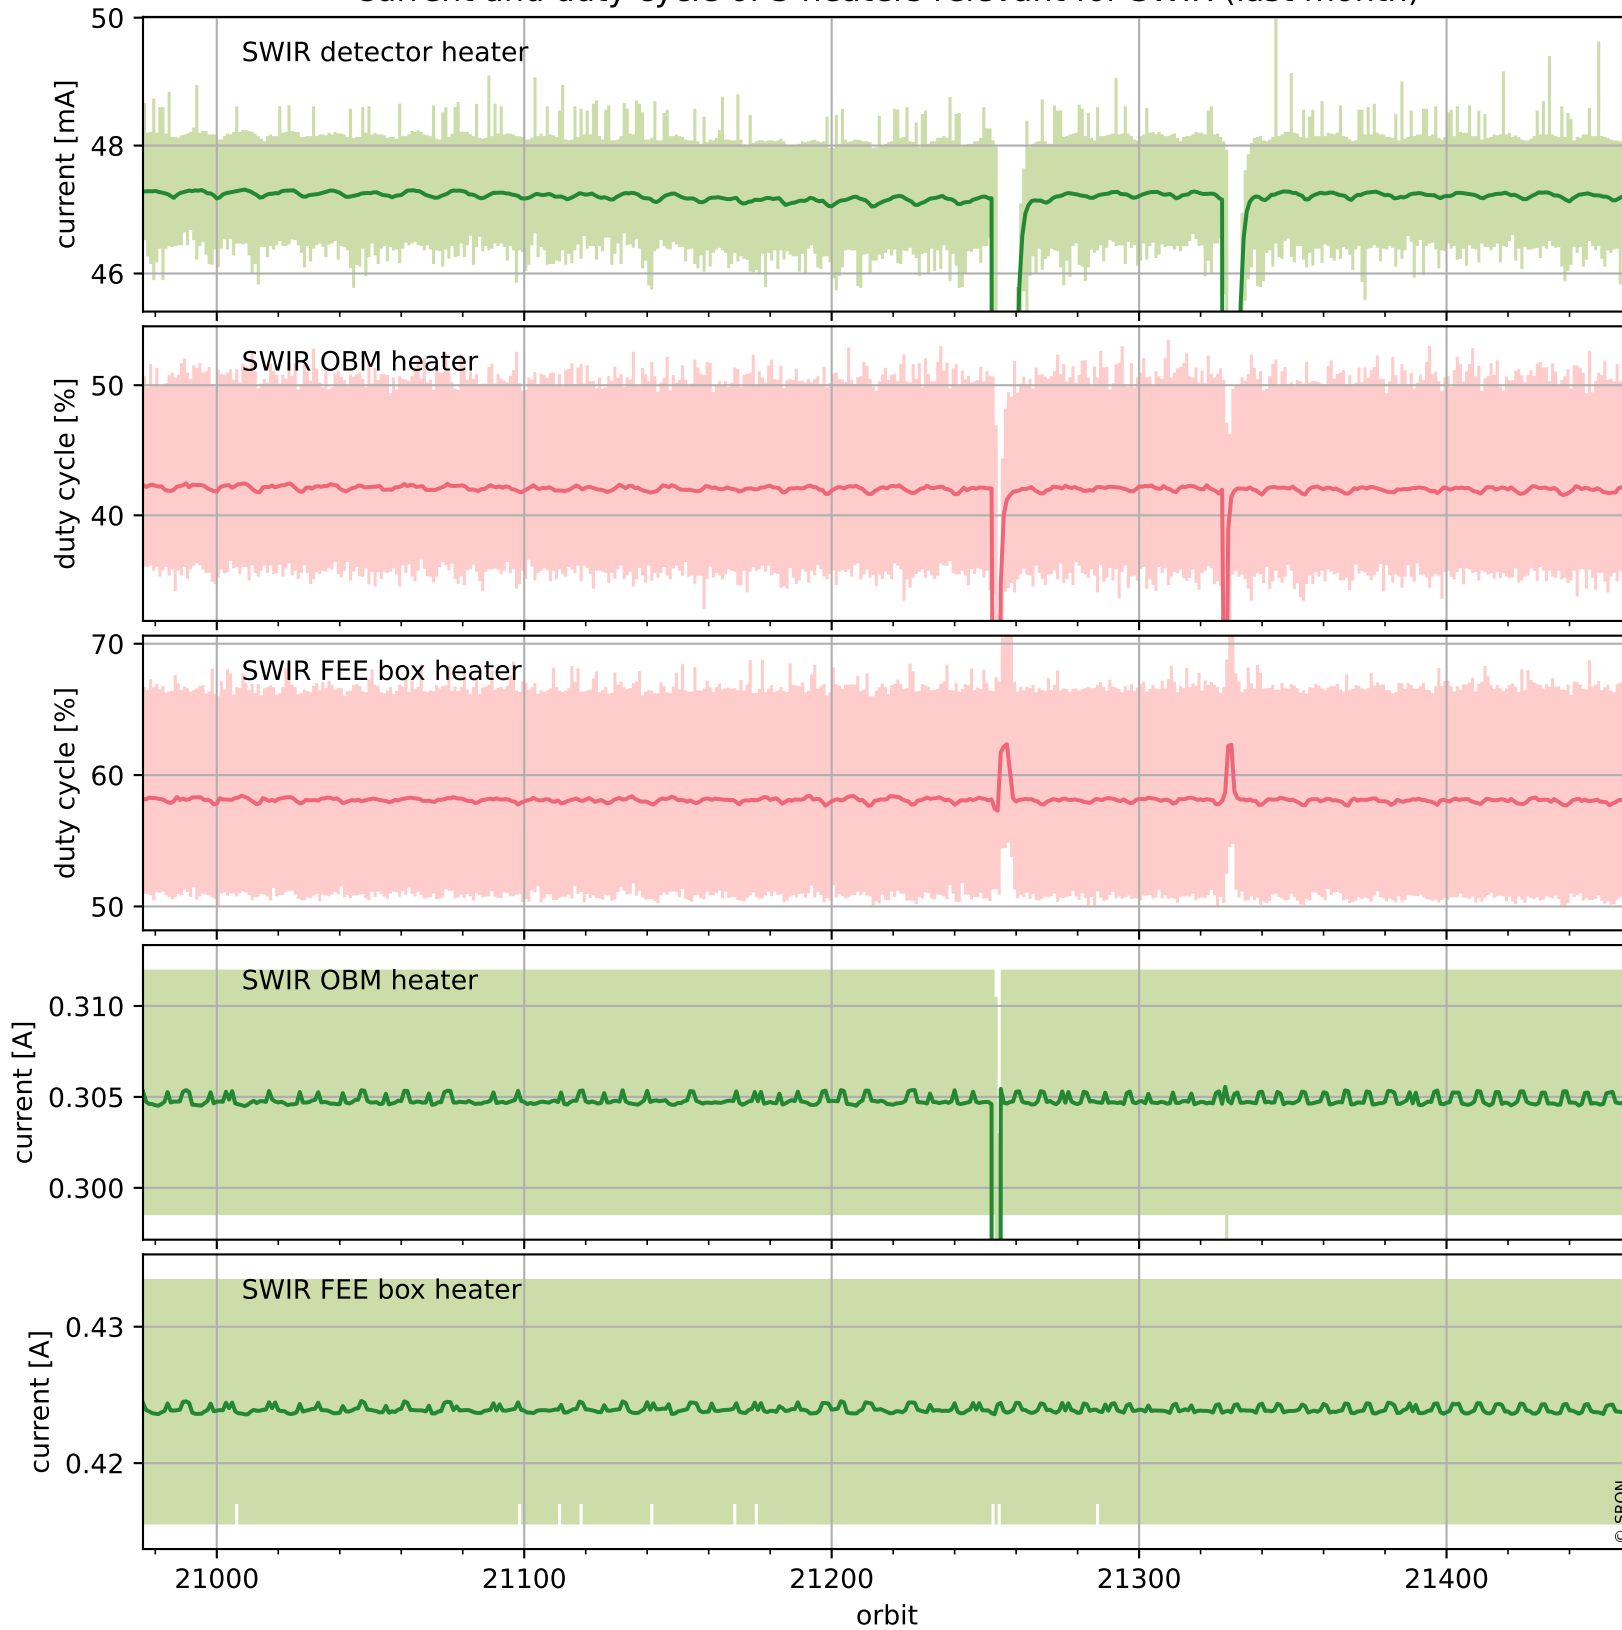

Tropomi SWIR housekeeping data

orbits : [21447, 21460]
coverage : 2021-12-03 / 2021-12-04
created : 2023-08-21T09:20:40

Temperature of sensors relevant for SWIR (one day)

Tropomi SWIR housekeeping data

orbits : [20976, 21460]
coverage : 2021-10-30 / 2021-12-04
created : 2023-08-21T09:20:40

Temperature of sensors relevant for SWIR (last month)

Tropomi SWIR housekeeping data

orbits : [21447, 21460]
coverage : 2021-12-03 / 2021-12-04
created : 2023-08-21T09:20:41

Current and duty cycle of 3 heaters relevant for SWIR (one day)

Tropomi SWIR housekeeping data

orbits : [20976, 21460]
coverage : 2021-10-30 / 2021-12-04
created : 2023-08-21T09:20:41

Current and duty cycle of 3 heaters relevant for SWIR (last month)

Tropomi SWIR housekeeping data

orbits : [21447, 21460]
coverage : 2021-12-03 / 2021-12-04
created : 2023-08-21T09:20:41

Temperature of sensors at the SWIR front-end electronics (one day)

Tropomi SWIR housekeeping data

orbits : [20976, 21460]
coverage : 2021-10-30 / 2021-12-04
created : 2023-08-21T09:20:42