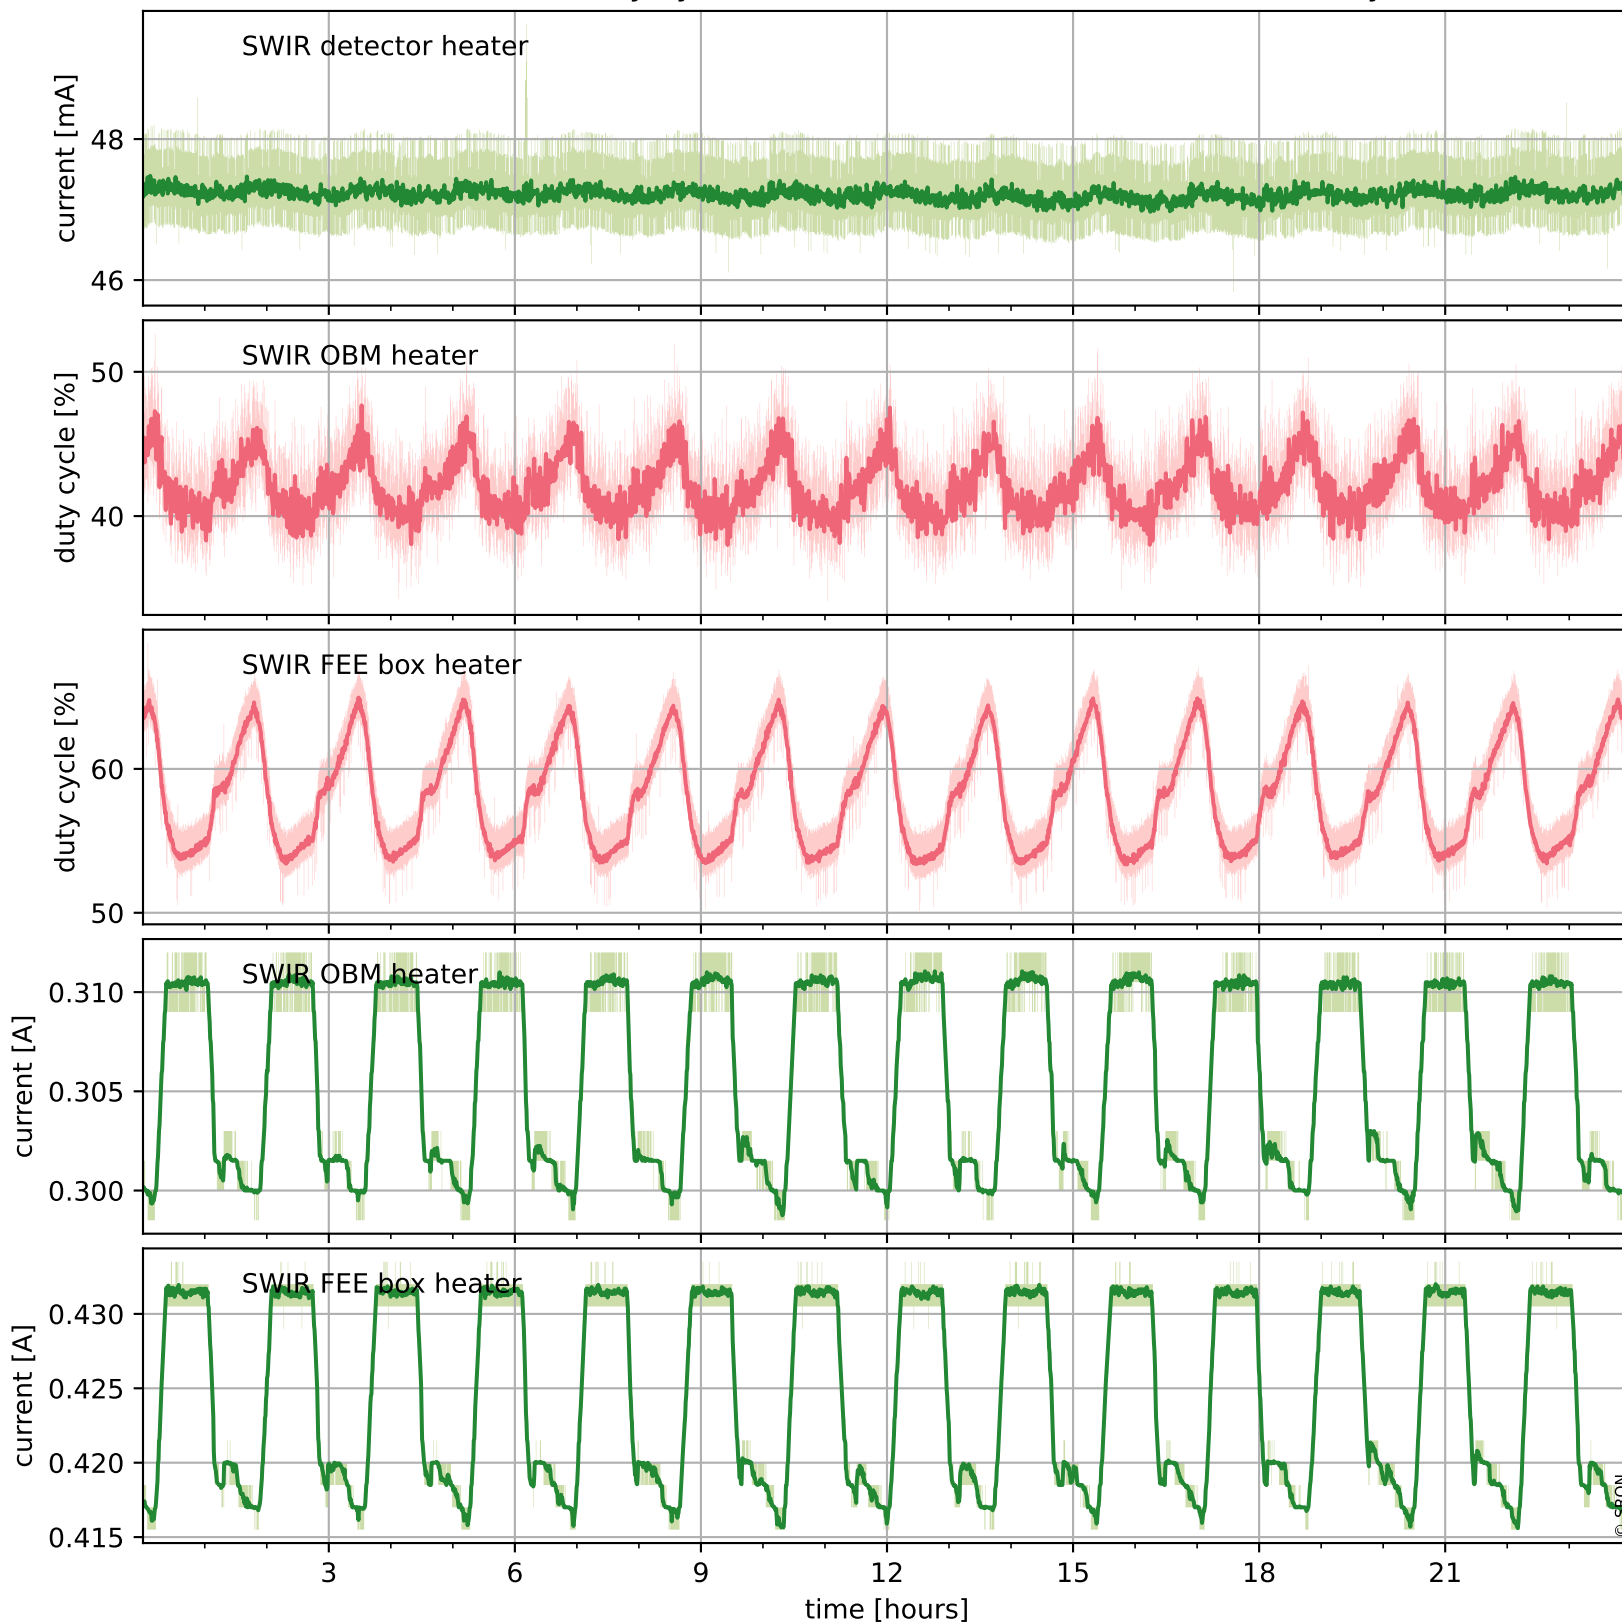

Tropomi SWIR housekeeping data

orbits : [21447, 21460]
coverage : 2021-12-03 / 2021-12-04
created : 2023-08-21T09:20:40

Temperature of sensors relevant for SWIR (one day)

Tropomi SWIR housekeeping data

orbits : [20976, 21460]
coverage : 2021-10-30 / 2021-12-04
created : 2023-08-21T09:20:40

Temperature of sensors relevant for SWIR (last month)

Tropomi SWIR housekeeping data

orbits : [21447, 21460]
coverage : 2021-12-03 / 2021-12-04
created : 2023-08-21T09:20:41

Current and duty cycle of 3 heaters relevant for SWIR (one day)

Tropomi SWIR housekeeping data

orbits : [20976, 21460]
coverage : 2021-10-30 / 2021-12-04
created : 2023-08-21T09:20:41

Current and duty cycle of 3 heaters relevant for SWIR (last month)

Tropomi SWIR housekeeping data

orbits : [21447, 21460]
coverage : 2021-12-03 / 2021-12-04
created : 2023-08-21T09:20:41

Temperature of sensors at the SWIR front-end electronics (one day)

Tropomi SWIR housekeeping data

orbits : [20976, 21460]
coverage : 2021-10-30 / 2021-12-04
created : 2023-08-21T09:20:42