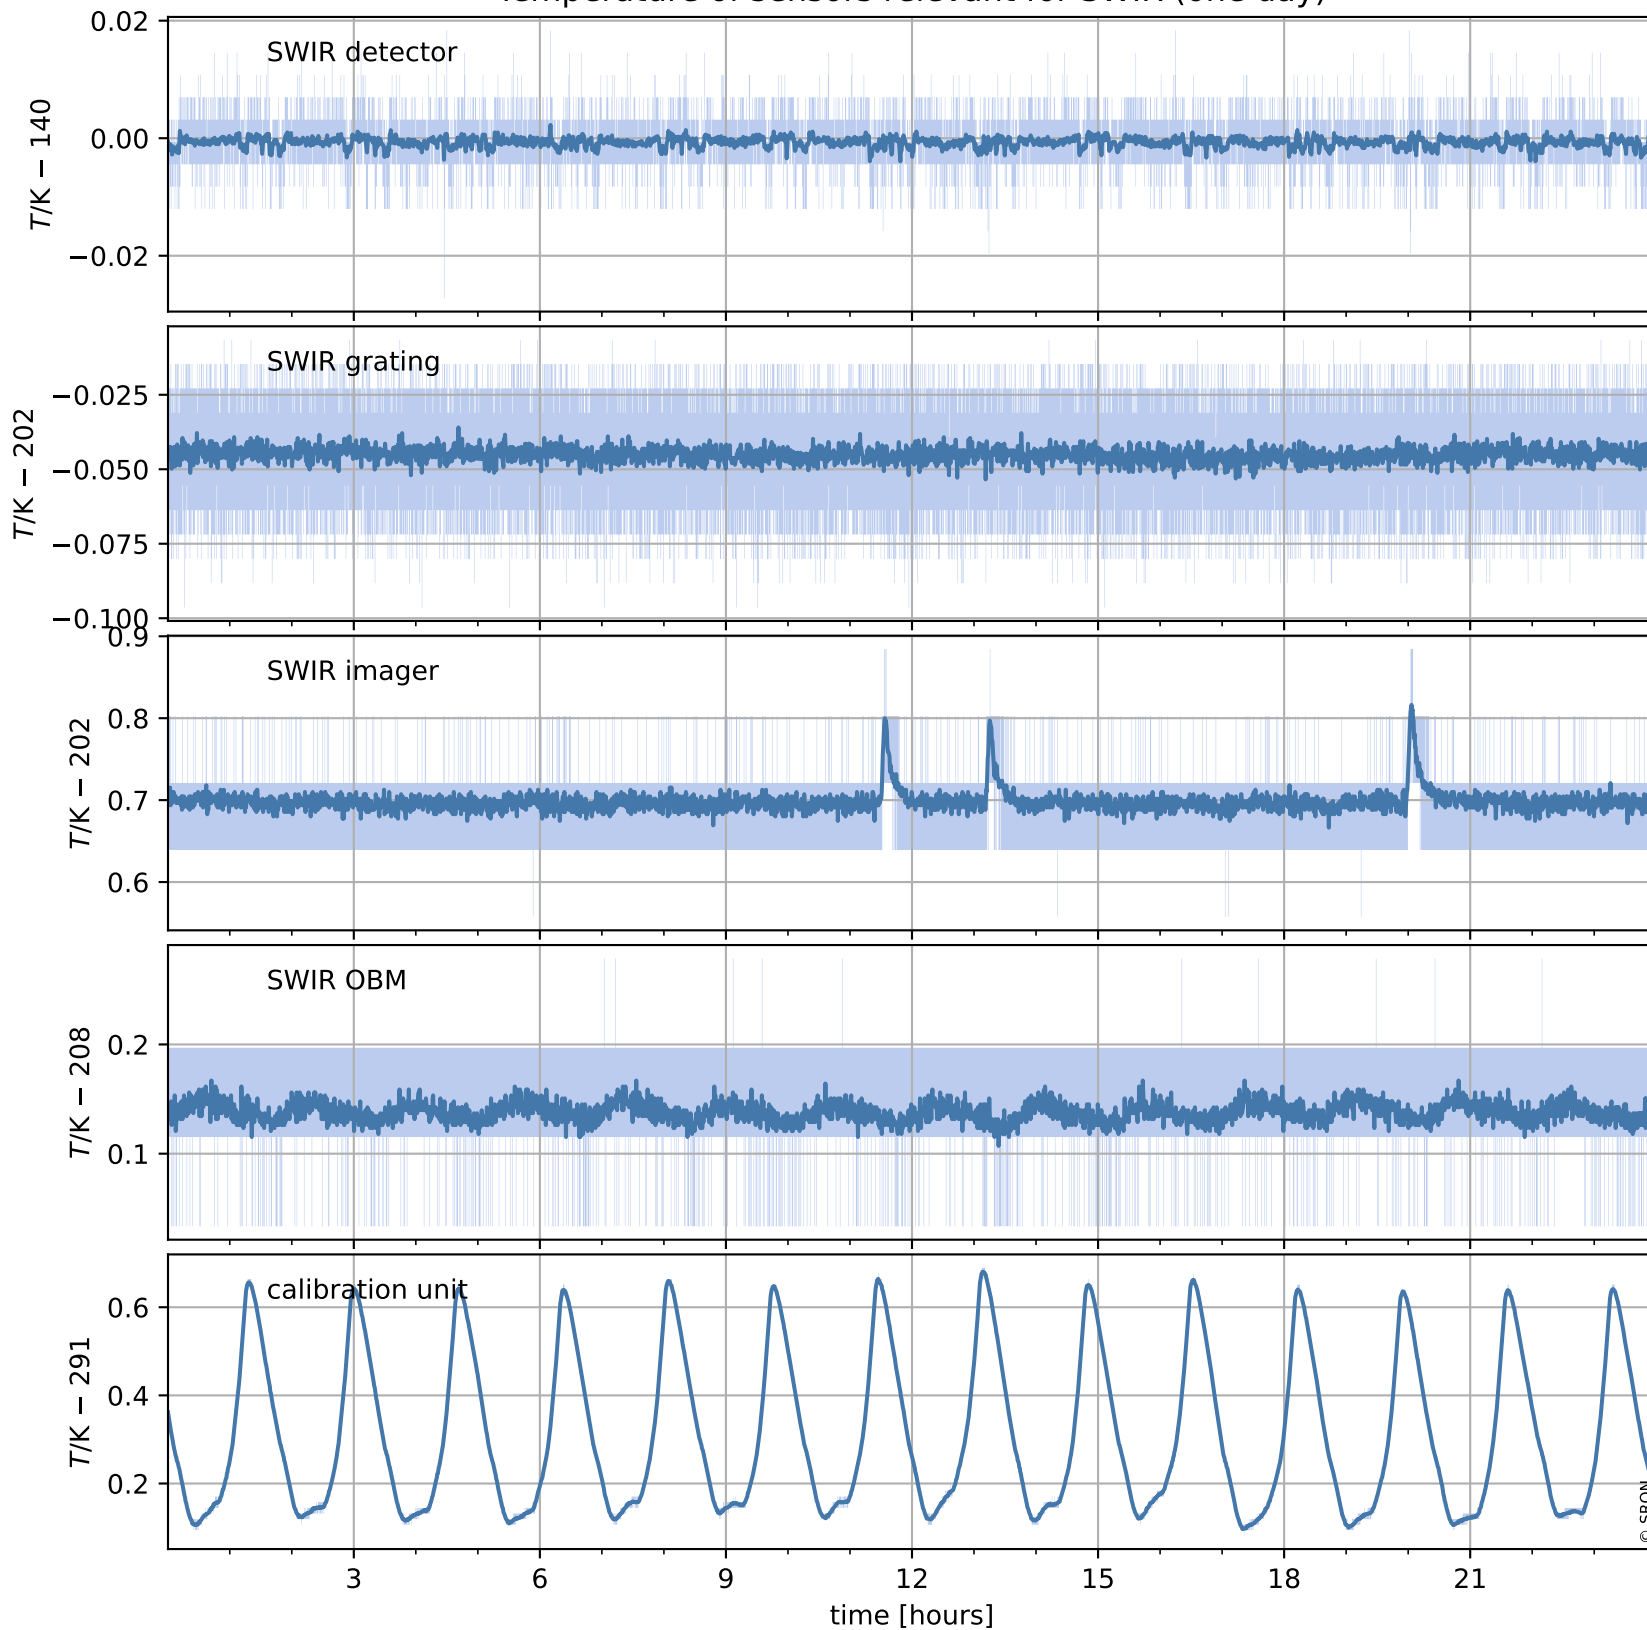

Tropomi SWIR housekeeping data

orbits : [21447, 21460]
coverage : 2021-12-03 / 2021-12-04
created : 2023-08-21T09:20:40

Temperature of sensors relevant for SWIR (one day)

Tropomi SWIR housekeeping data

orbits : [20976, 21460]
coverage : 2021-10-30 / 2021-12-04
created : 2023-08-21T09:20:40

Temperature of sensors relevant for SWIR (last month)

Tropomi SWIR housekeeping data

orbits : [21447, 21460]
coverage : 2021-12-03 / 2021-12-04
created : 2023-08-21T09:20:41

Current and duty cycle of 3 heaters relevant for SWIR (one day)

Tropomi SWIR housekeeping data

orbits : [20976, 21460]
coverage : 2021-10-30 / 2021-12-04
created : 2023-08-21T09:20:41

Current and duty cycle of 3 heaters relevant for SWIR (last month)

Tropomi SWIR housekeeping data