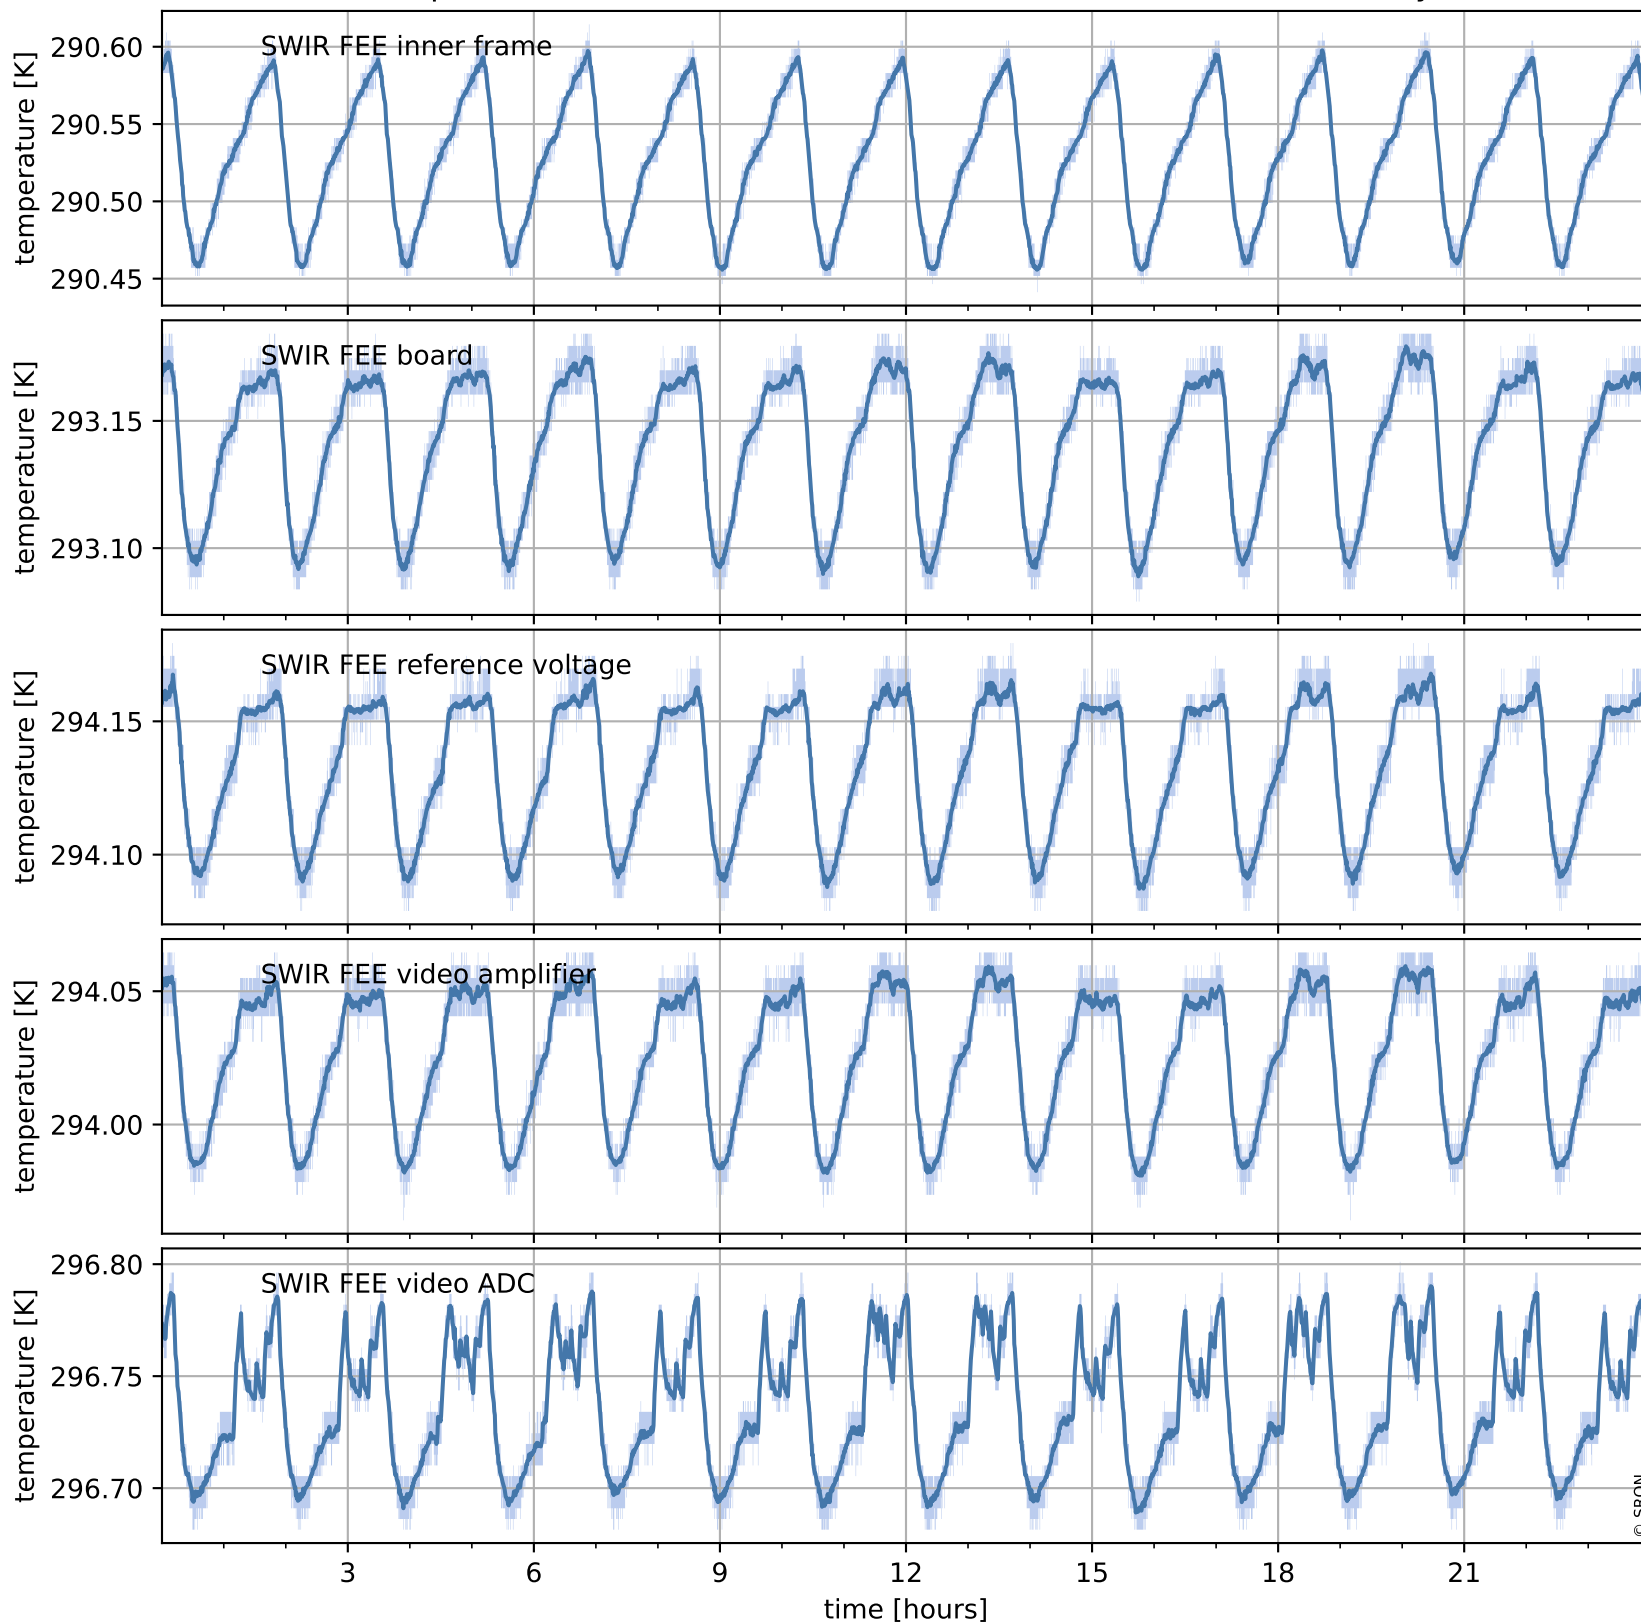

Tropomi SWIR housekeeping data

orbits : [21447, 21460]
coverage : 2021-12-03 / 2021-12-04
created : 2023-08-21T09:20:40

Temperature of sensors relevant for SWIR (one day)

Tropomi SWIR housekeeping data

orbits : [20976, 21460]
coverage : 2021-10-30 / 2021-12-04
created : 2023-08-21T09:20:40

Temperature of sensors relevant for SWIR (last month)

Tropomi SWIR housekeeping data

orbits : [21447, 21460]
coverage : 2021-12-03 / 2021-12-04
created : 2023-08-21T09:20:41

Current and duty cycle of 3 heaters relevant for SWIR (one day)

Tropomi SWIR housekeeping data

orbits : [20976, 21460]
coverage : 2021-10-30 / 2021-12-04
created : 2023-08-21T09:20:41

Current and duty cycle of 3 heaters relevant for SWIR (last month)

Tropomi SWIR housekeeping data

orbits : [21447, 21460]
coverage : 2021-12-03 / 2021-12-04
created : 2023-08-21T09:20:41

Temperature of sensors at the SWIR front-end electronics (one day)

Tropomi SWIR housekeeping data

orbits : [20976, 21460]
coverage : 2021-10-30 / 2021-12-04
created : 2023-08-21T09:20:42