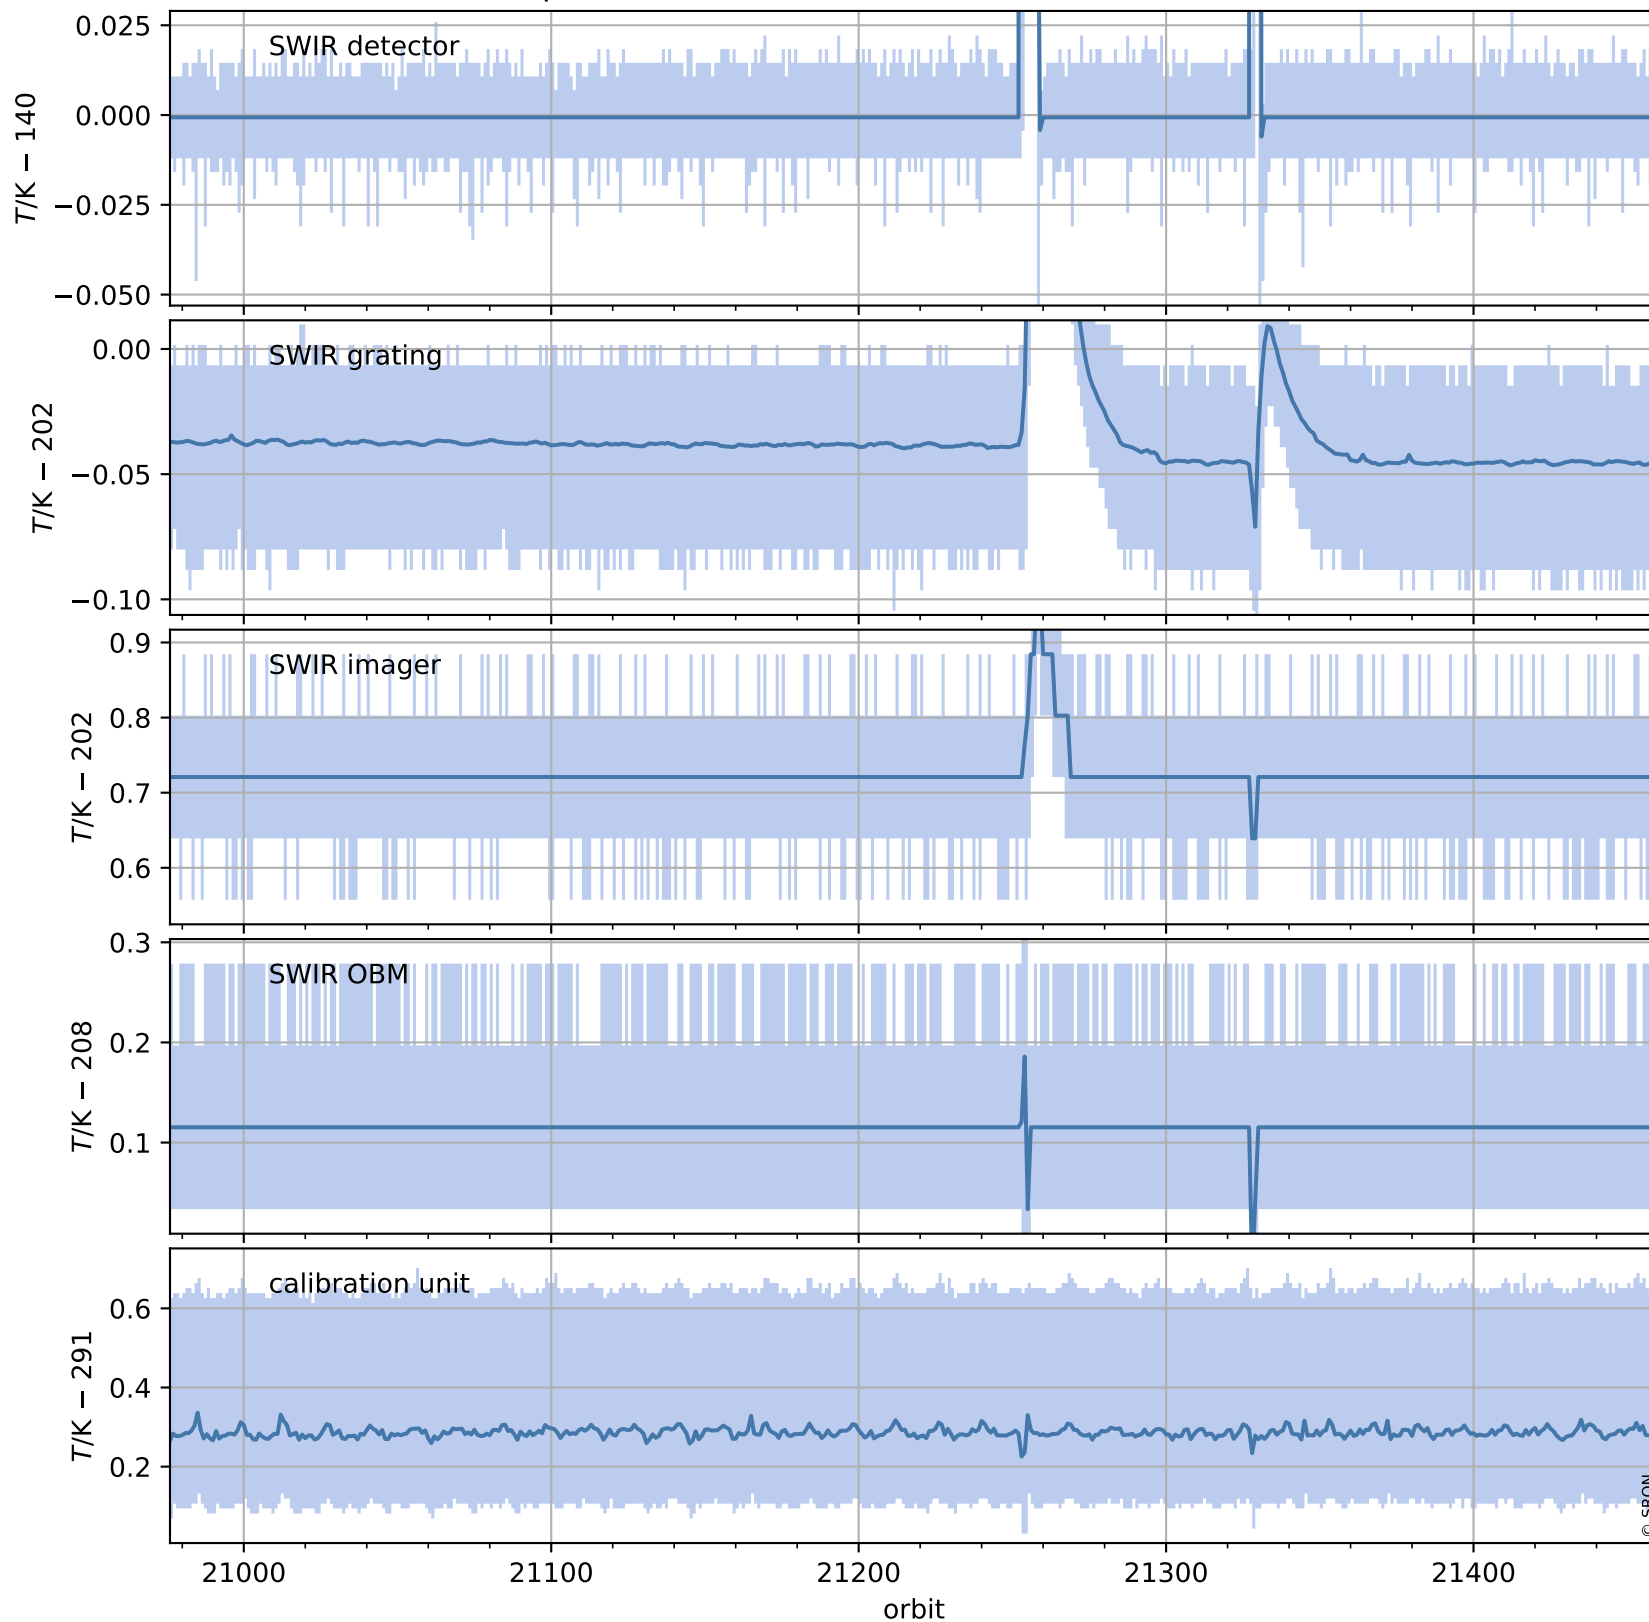

Tropomi SWIR housekeeping data

orbits : [21447, 21460]
coverage : 2021-12-03 / 2021-12-04
created : 2023-08-21T09:20:40

Temperature of sensors relevant for SWIR (one day)

Tropomi SWIR housekeeping data

orbits : [20976, 21460]
coverage : 2021-10-30 / 2021-12-04
created : 2023-08-21T09:20:40

Temperature of sensors relevant for SWIR (last month)

Tropomi SWIR housekeeping data

orbits : [21447, 21460]
coverage : 2021-12-03 / 2021-12-04
created : 2023-08-21T09:20:41

Current and duty cycle of 3 heaters relevant for SWIR (one day)

Tropomi SWIR housekeeping data

orbits : [20976, 21460]
coverage : 2021-10-30 / 2021-12-04
created : 2023-08-21T09:20:41

Current and duty cycle of 3 heaters relevant for SWIR (last month)

Tropomi SWIR housekeeping data

orbits : [21447, 21460]
coverage : 2021-12-03 / 2021-12-04
created : 2023-08-21T09:20:41

Temperature of sensors at the SWIR front-end electronics (one day)

Tropomi SWIR housekeeping data

orbits : [20976, 21460]
coverage : 2021-10-30 / 2021-12-04
created : 2023-08-21T09:20:42