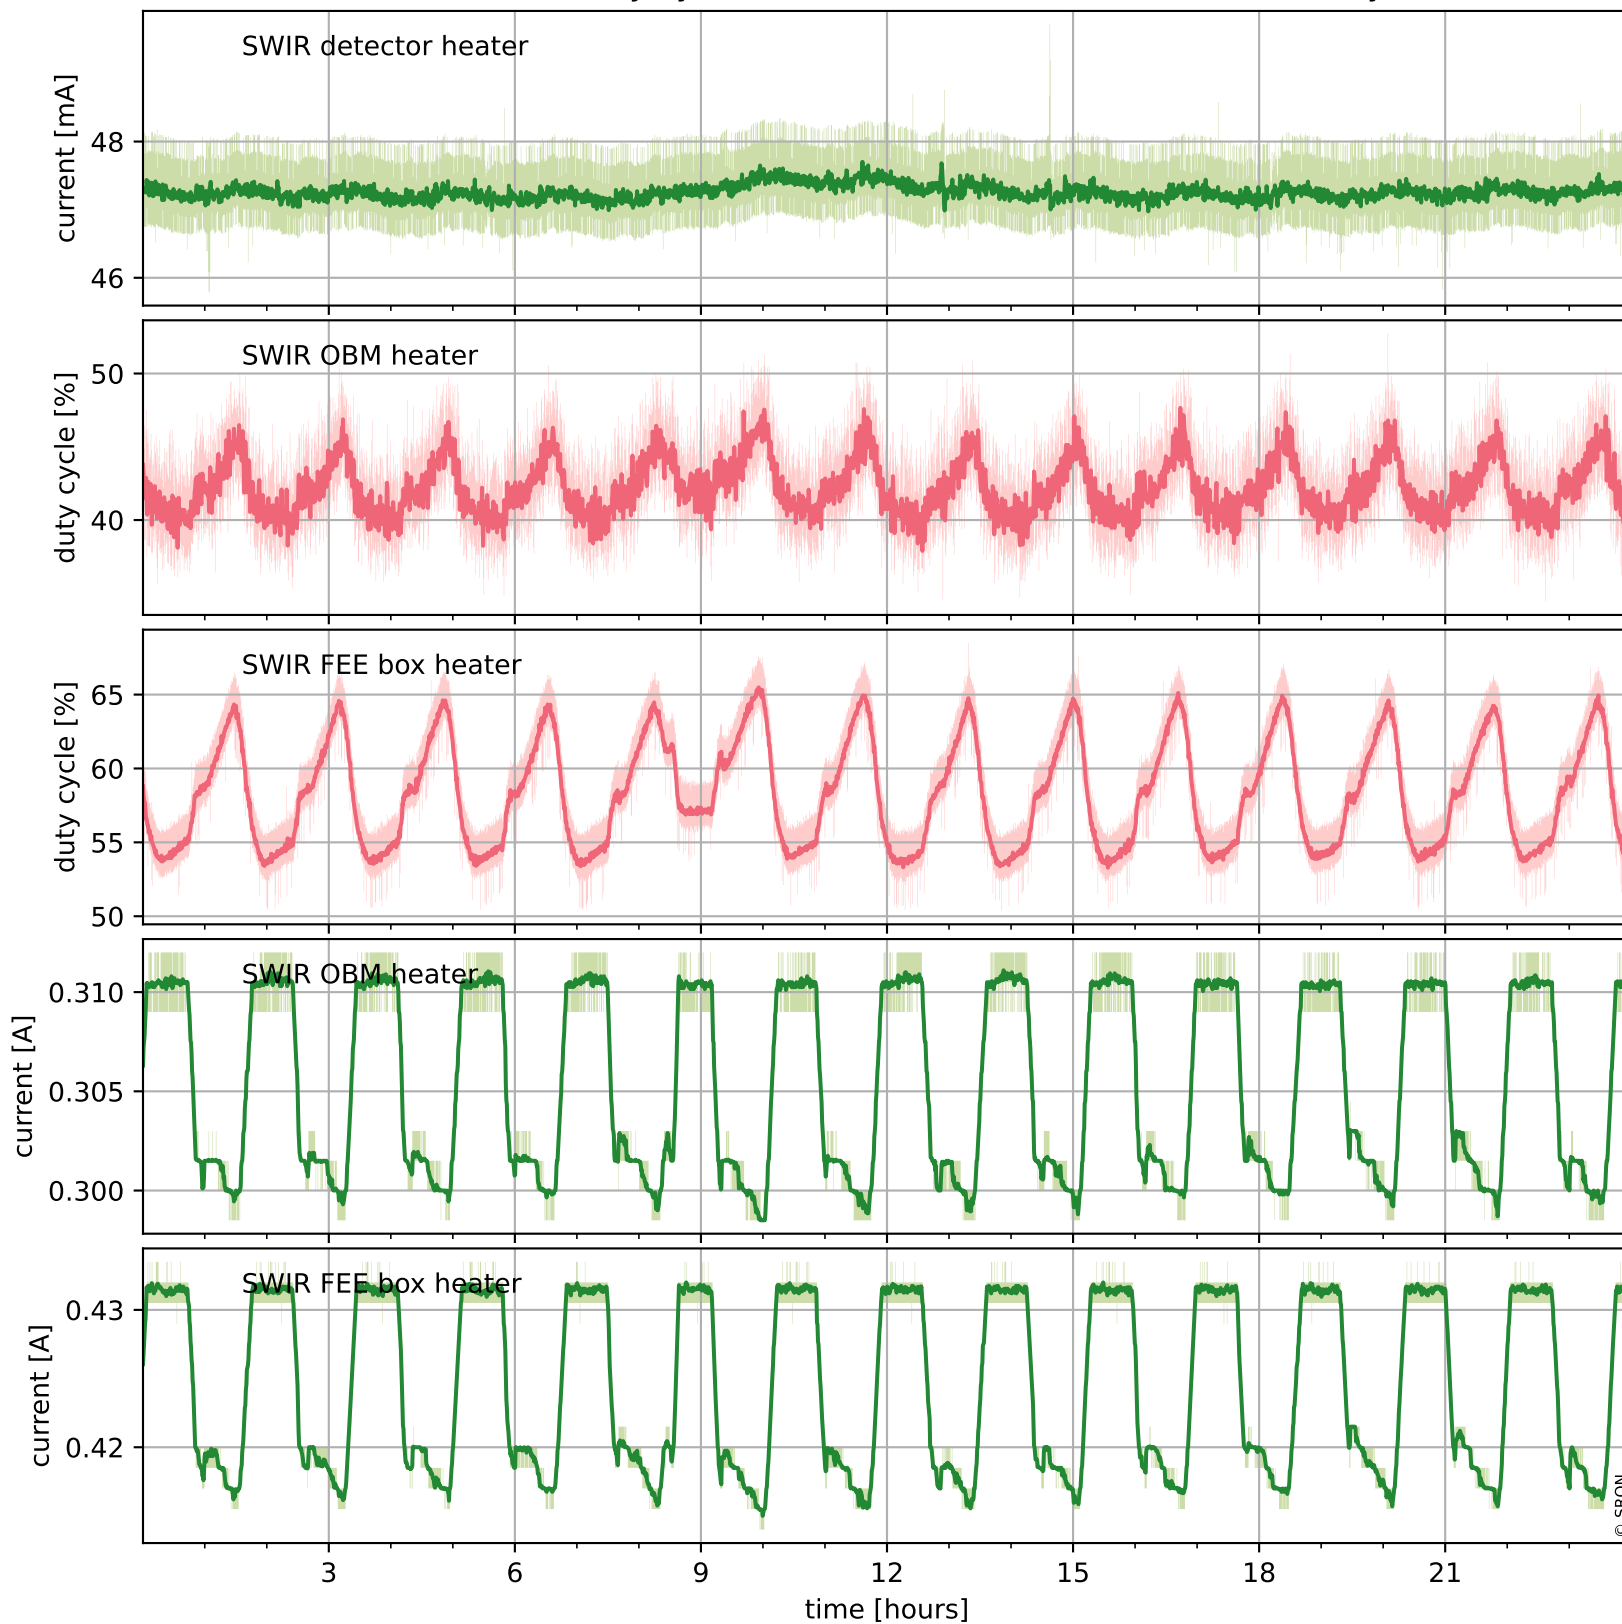

Tropomi SWIR housekeeping data

orbits : [21461, 21474]
coverage : 2021-12-04 / 2021-12-05
created : 2023-08-21T09:20:42

Temperature of sensors relevant for SWIR (one day)

Tropomi SWIR housekeeping data

orbits : [20990, 21474]
coverage : 2021-10-31 / 2021-12-05
created : 2023-08-21T09:20:43

Temperature of sensors relevant for SWIR (last month)

Tropomi SWIR housekeeping data

orbits : [21461, 21474]
coverage : 2021-12-04 / 2021-12-05
created : 2023-08-21T09:20:43

Current and duty cycle of 3 heaters relevant for SWIR (one day)

Tropomi SWIR housekeeping data

orbits : [20990, 21474]
coverage : 2021-10-31 / 2021-12-05
created : 2023-08-21T09:20:43

Current and duty cycle of 3 heaters relevant for SWIR (last month)

Tropomi SWIR housekeeping data

orbits : [21461, 21474]
coverage : 2021-12-04 / 2021-12-05
created : 2023-08-21T09:20:44

Temperature of sensors at the SWIR front-end electronics (one day)

Tropomi SWIR housekeeping data

orbits : [20990, 21474]
coverage : 2021-10-31 / 2021-12-05
created : 2023-08-21T09:20:44