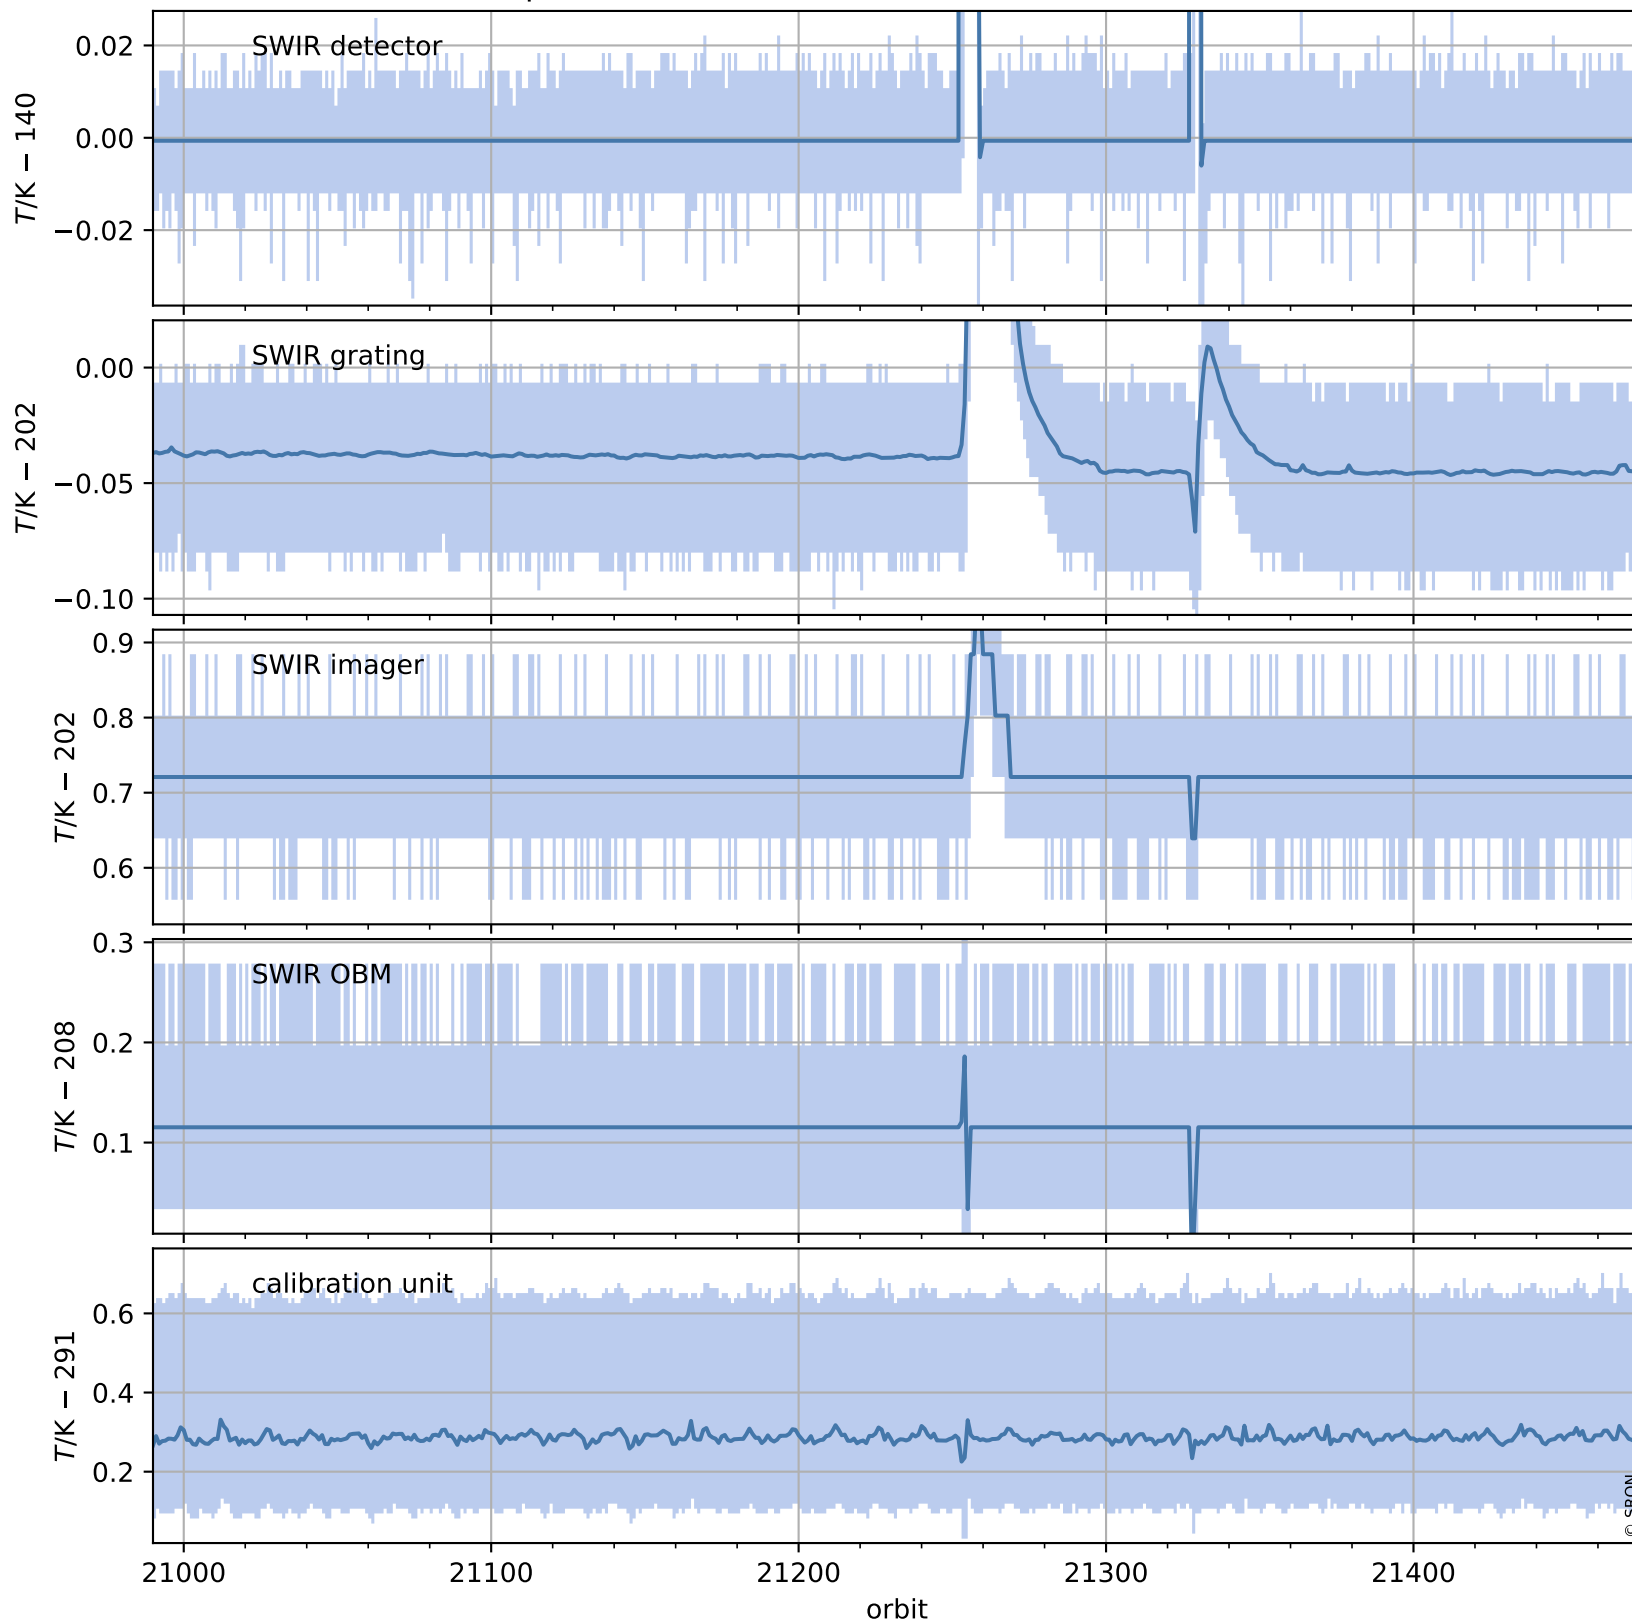

Tropomi SWIR housekeeping data

orbits : [21461, 21474]
coverage : 2021-12-04 / 2021-12-05
created : 2023-08-21T09:20:42

Temperature of sensors relevant for SWIR (one day)

Tropomi SWIR housekeeping data

orbits : [20990, 21474]
coverage : 2021-10-31 / 2021-12-05
created : 2023-08-21T09:20:43

Temperature of sensors relevant for SWIR (last month)

Tropomi SWIR housekeeping data

orbits : [21461, 21474]
coverage : 2021-12-04 / 2021-12-05
created : 2023-08-21T09:20:43

Current and duty cycle of 3 heaters relevant for SWIR (one day)

Tropomi SWIR housekeeping data

orbits : [20990, 21474]
coverage : 2021-10-31 / 2021-12-05
created : 2023-08-21T09:20:43

Current and duty cycle of 3 heaters relevant for SWIR (last month)

Tropomi SWIR housekeeping data

orbits : [21461, 21474]
coverage : 2021-12-04 / 2021-12-05
created : 2023-08-21T09:20:44

Temperature of sensors at the SWIR front-end electronics (one day)

Tropomi SWIR housekeeping data

orbits : [20990, 21474]
coverage : 2021-10-31 / 2021-12-05
created : 2023-08-21T09:20:44