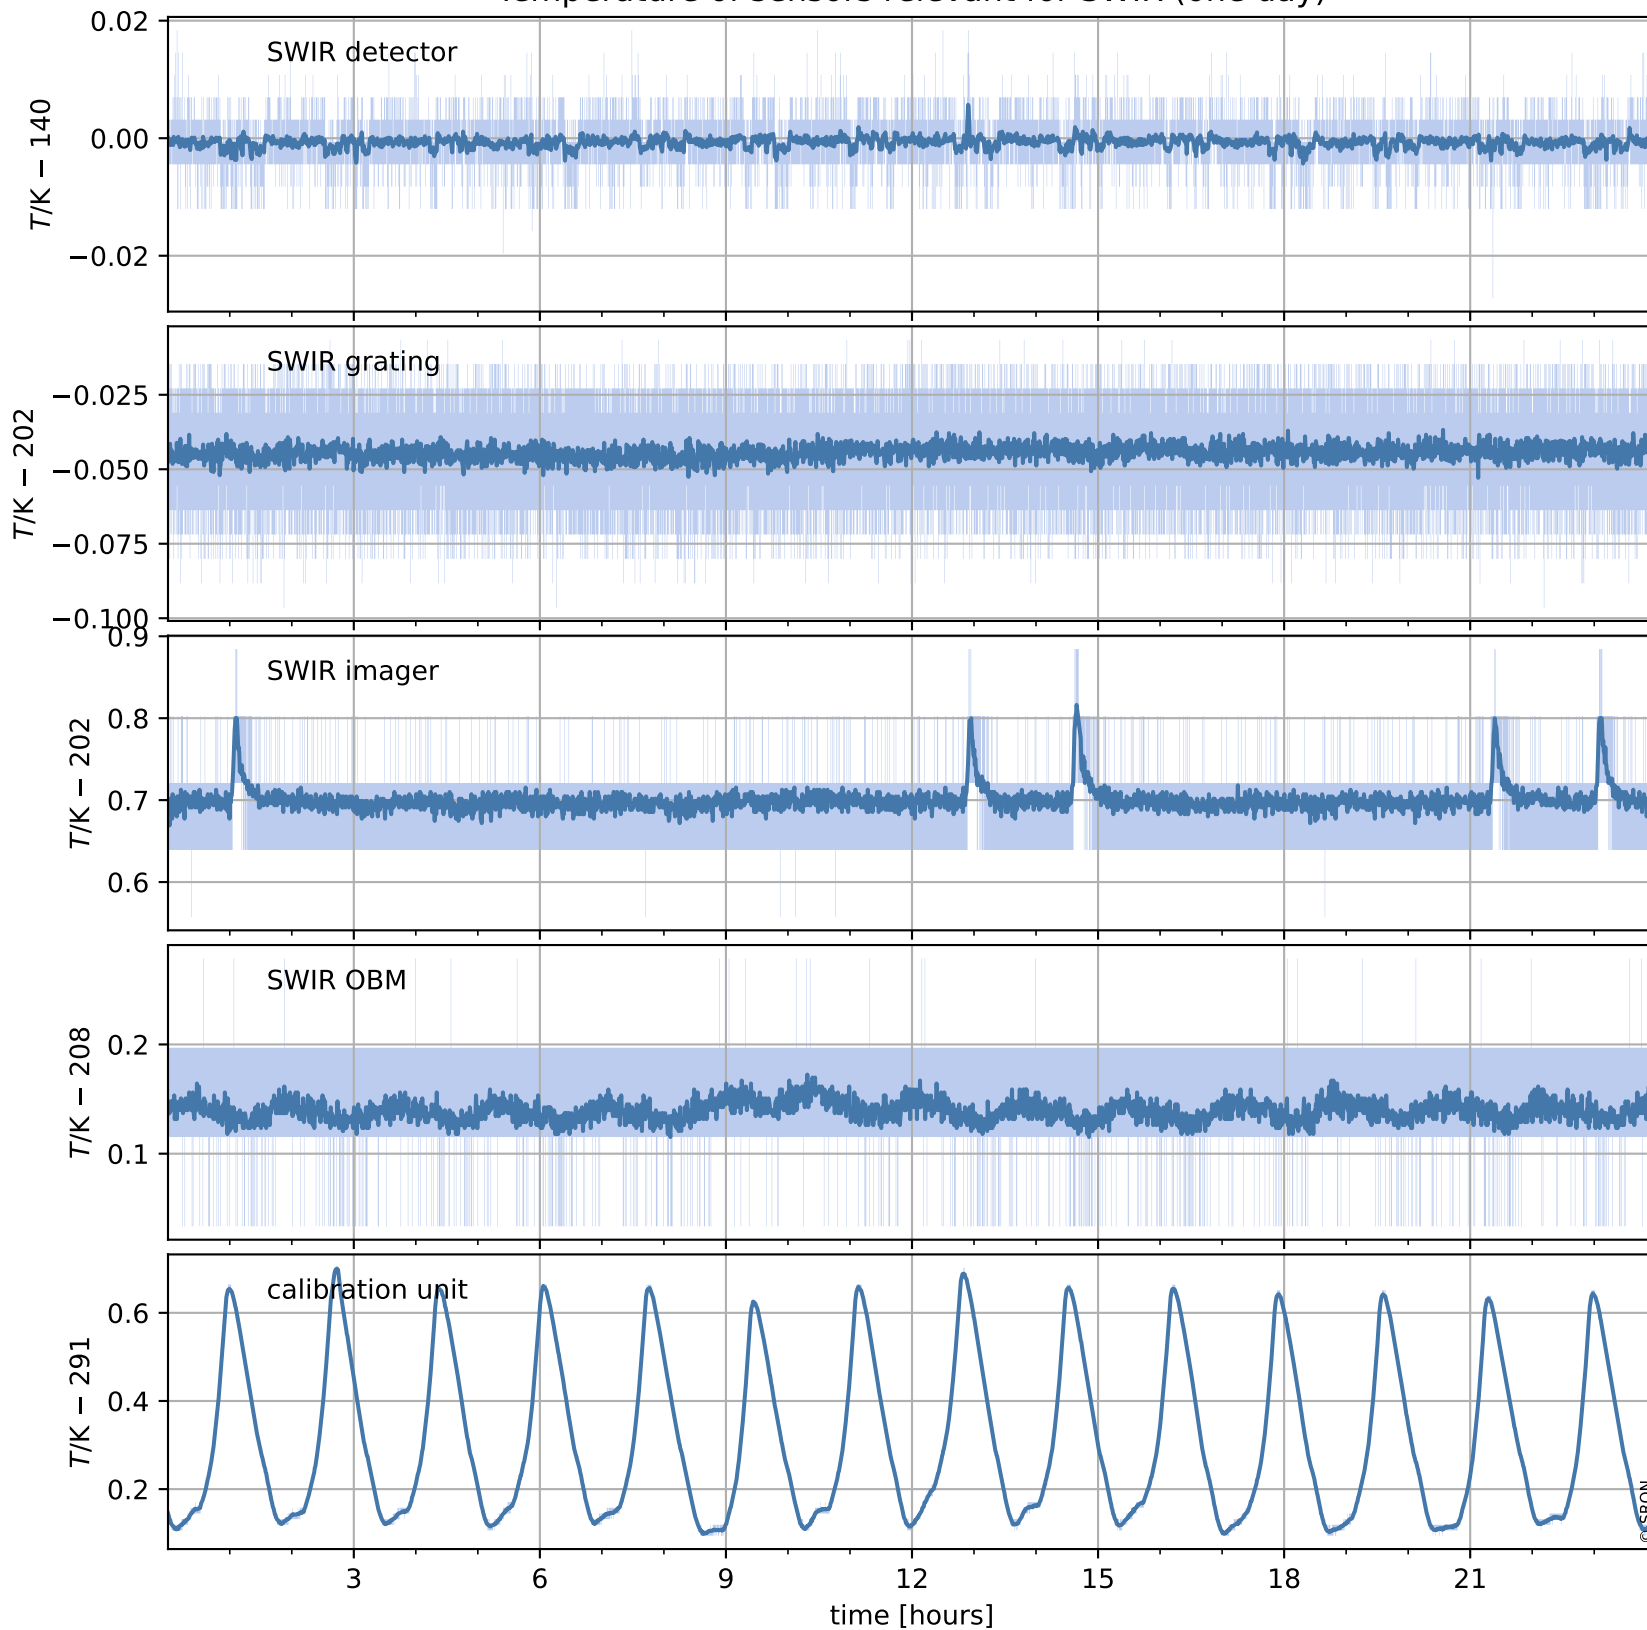

Tropomi SWIR housekeeping data

orbits : [21461, 21474]
coverage : 2021-12-04 / 2021-12-05
created : 2023-08-21T09:20:42

Temperature of sensors relevant for SWIR (one day)

Tropomi SWIR housekeeping data

orbits : [20990, 21474]
coverage : 2021-10-31 / 2021-12-05
created : 2023-08-21T09:20:43

Temperature of sensors relevant for SWIR (last month)

Tropomi SWIR housekeeping data

orbits : [21461, 21474]
coverage : 2021-12-04 / 2021-12-05
created : 2023-08-21T09:20:43

Current and duty cycle of 3 heaters relevant for SWIR (one day)

Tropomi SWIR housekeeping data

orbits : [20990, 21474]
coverage : 2021-10-31 / 2021-12-05
created : 2023-08-21T09:20:43

Current and duty cycle of 3 heaters relevant for SWIR (last month)

Tropomi SWIR housekeeping data