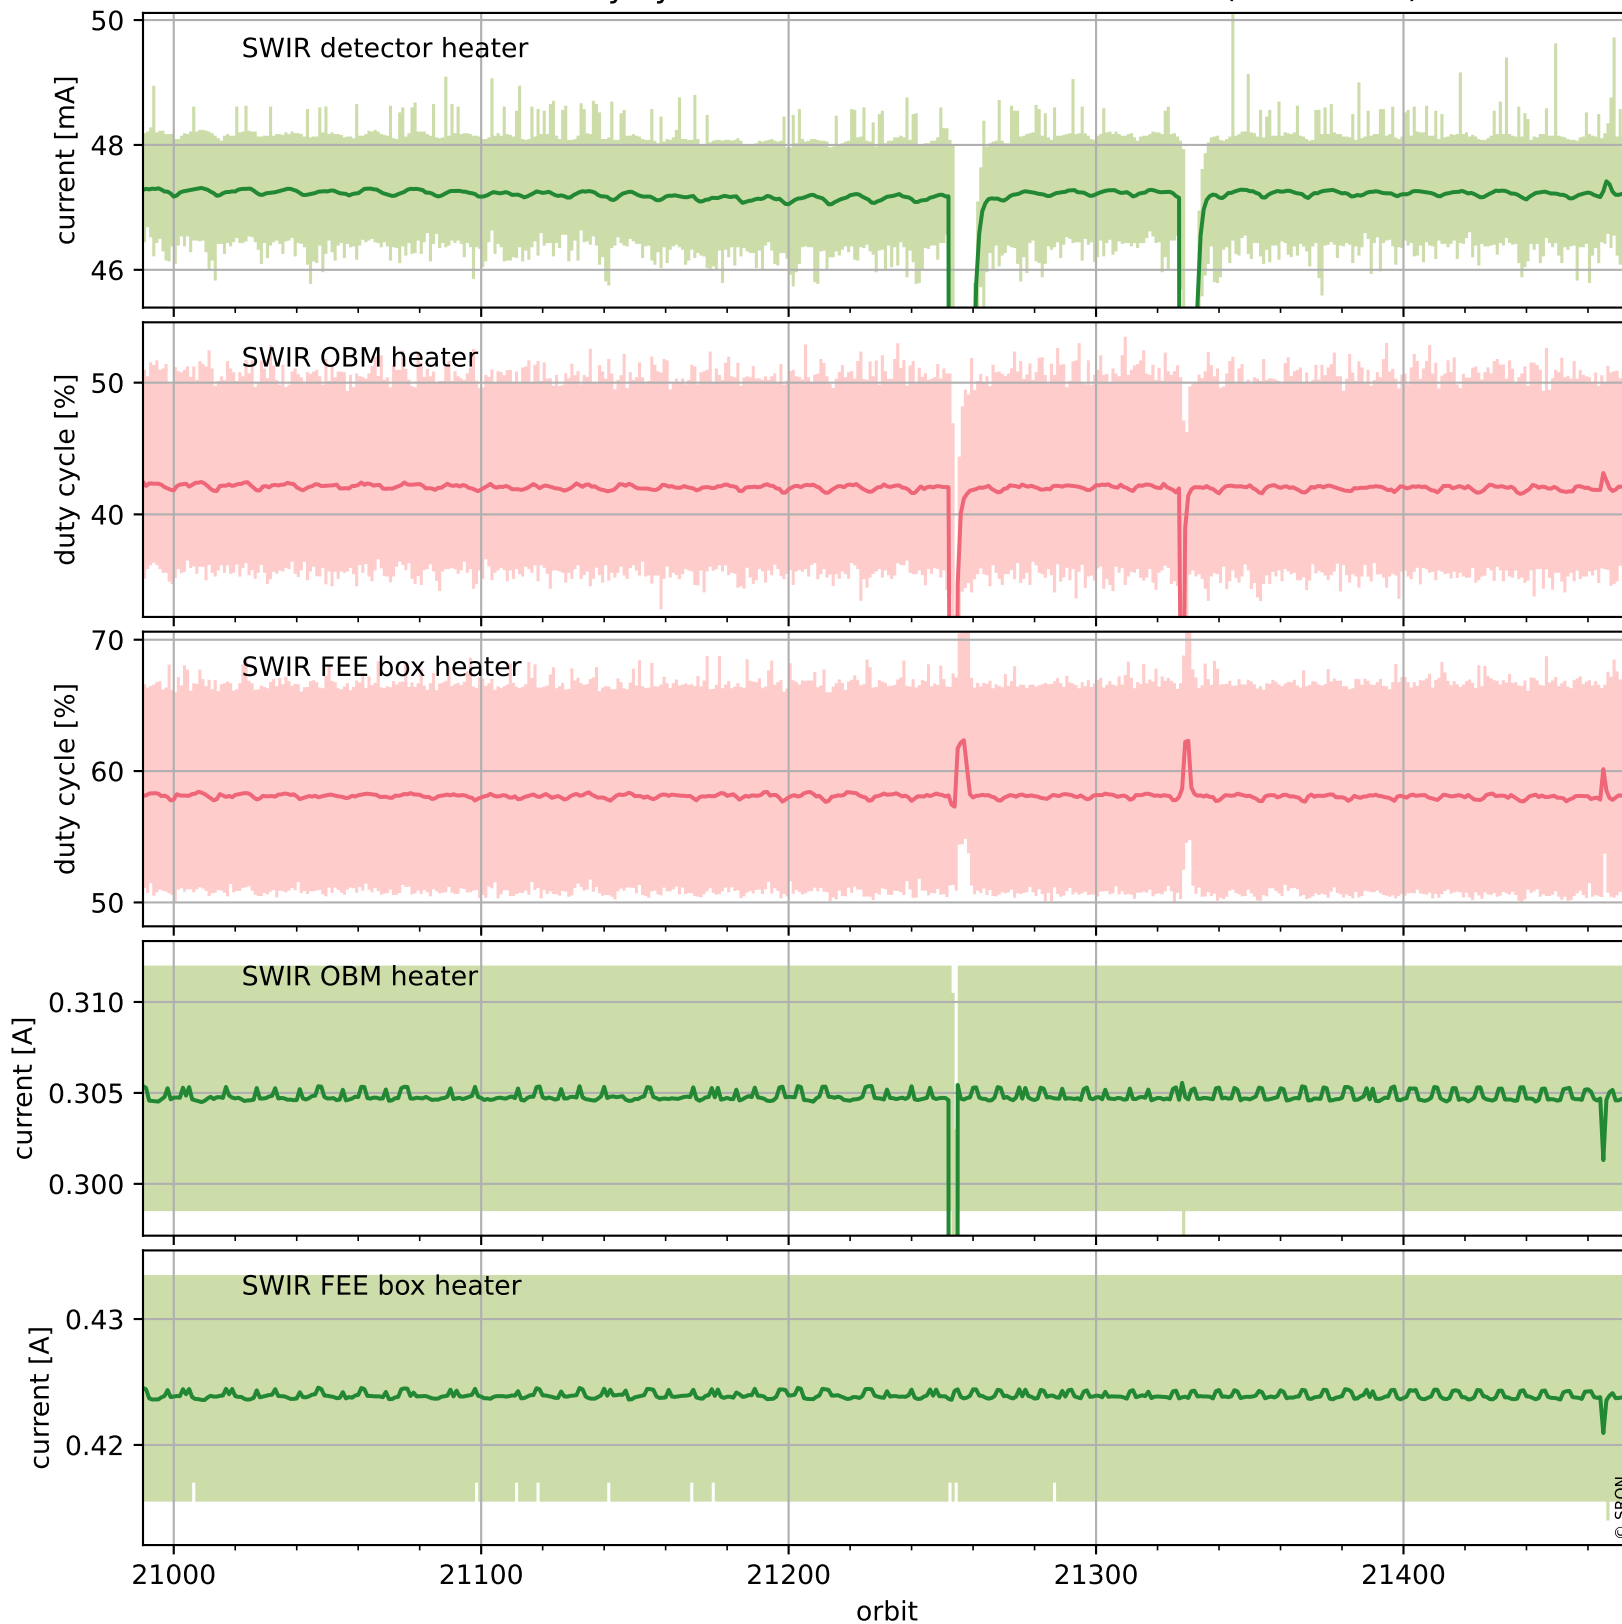

Tropomi SWIR housekeeping data

orbits : [21461, 21474]
coverage : 2021-12-04 / 2021-12-05
created : 2023-08-21T09:20:42

Temperature of sensors relevant for SWIR (one day)

Tropomi SWIR housekeeping data

orbits : [20990, 21474]
coverage : 2021-10-31 / 2021-12-05
created : 2023-08-21T09:20:43

Temperature of sensors relevant for SWIR (last month)

Tropomi SWIR housekeeping data

orbits : [21461, 21474]
coverage : 2021-12-04 / 2021-12-05
created : 2023-08-21T09:20:43

Current and duty cycle of 3 heaters relevant for SWIR (one day)

Tropomi SWIR housekeeping data

orbits : [20990, 21474]
coverage : 2021-10-31 / 2021-12-05
created : 2023-08-21T09:20:43

Current and duty cycle of 3 heaters relevant for SWIR (last month)

Tropomi SWIR housekeeping data

orbits : [21461, 21474]
coverage : 2021-12-04 / 2021-12-05
created : 2023-08-21T09:20:44

Temperature of sensors at the SWIR front-end electronics (one day)

Tropomi SWIR housekeeping data

orbits : [20990, 21474]
coverage : 2021-10-31 / 2021-12-05
created : 2023-08-21T09:20:44