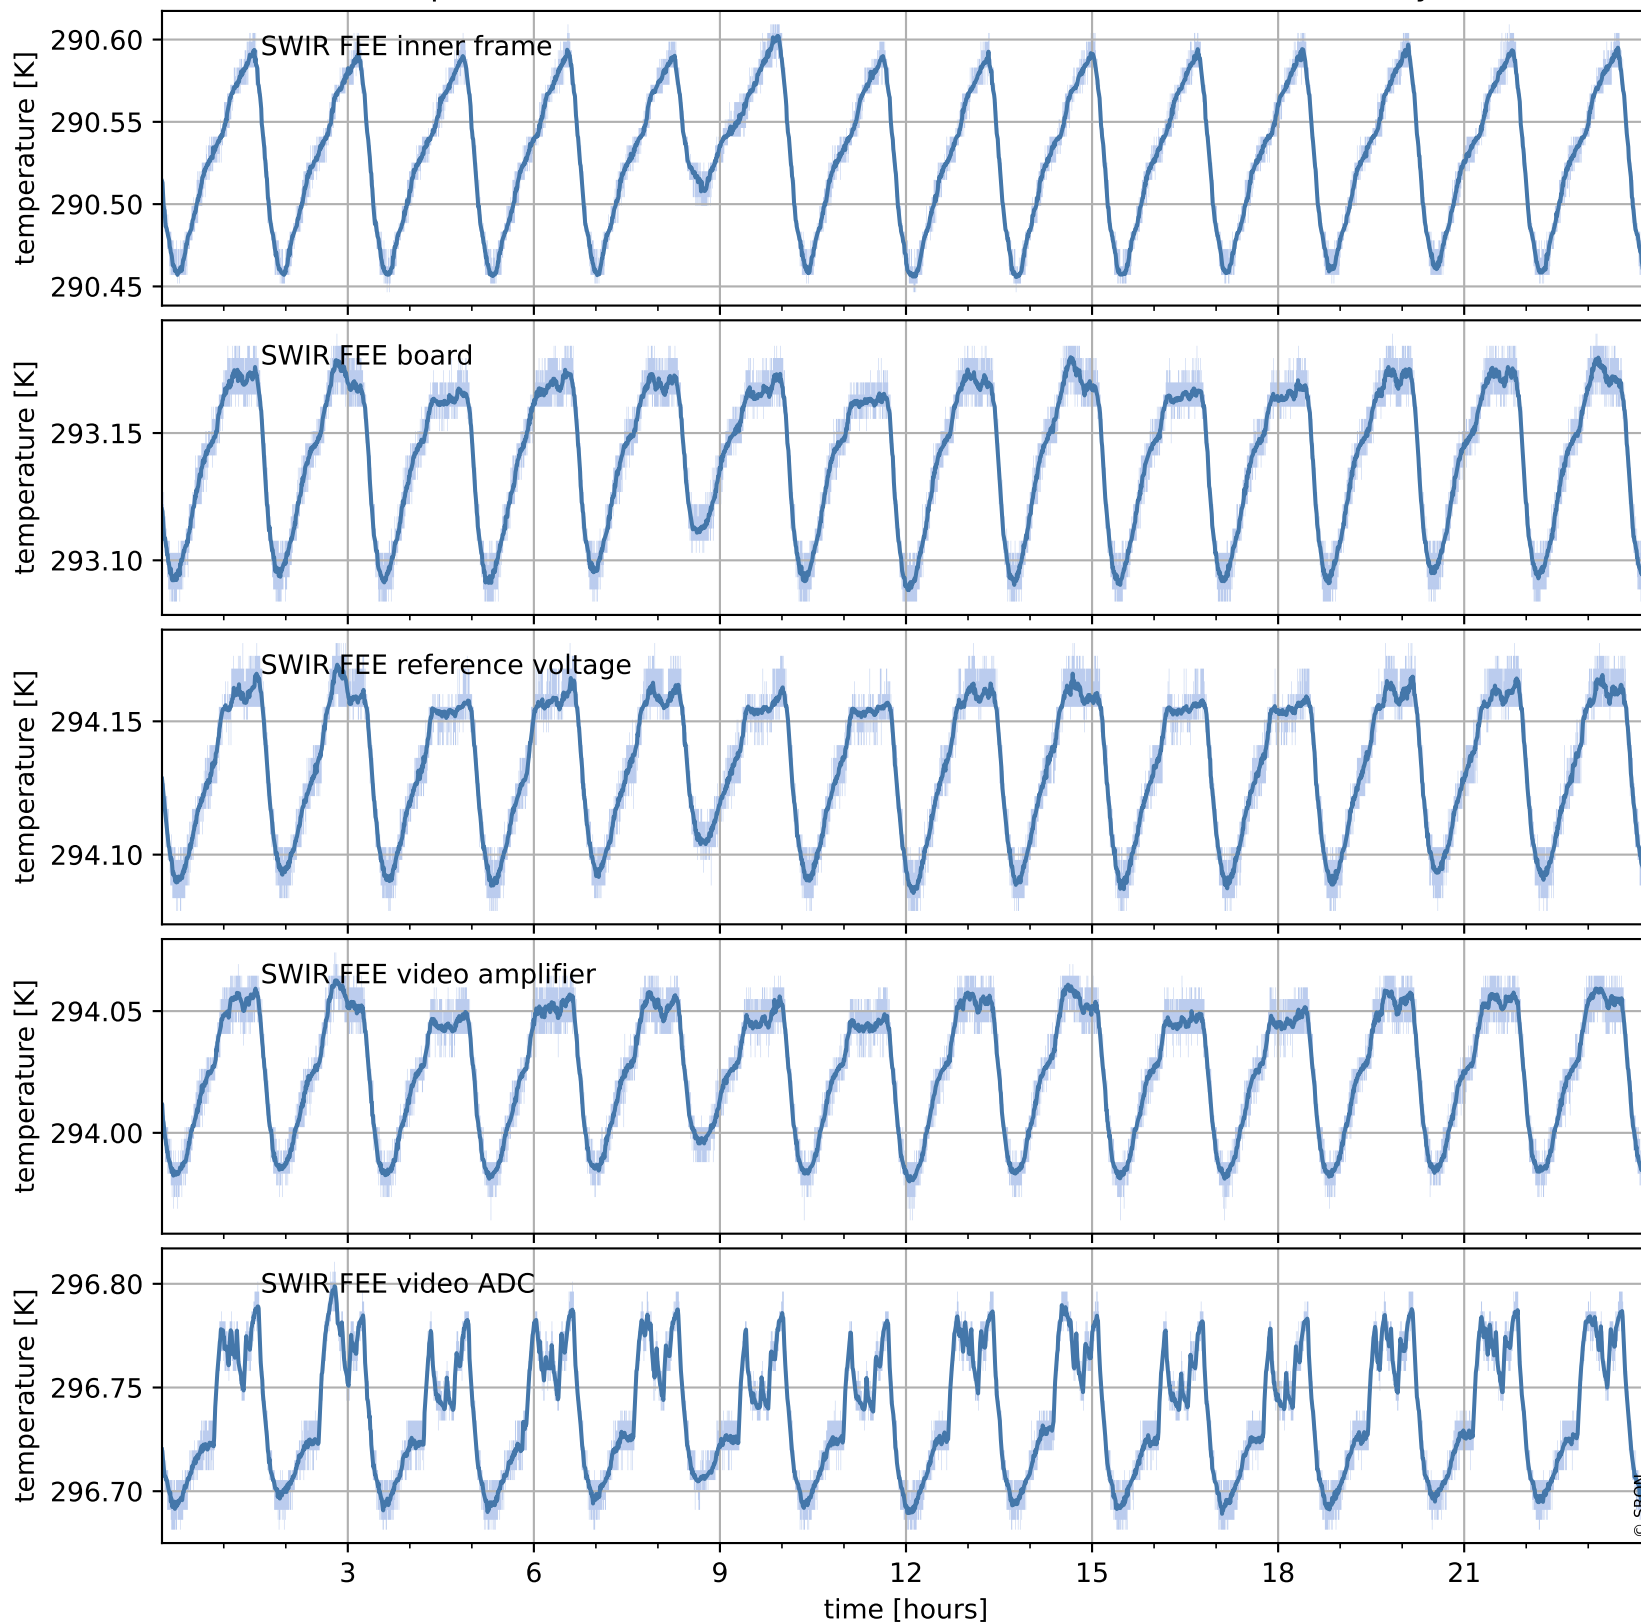

Tropomi SWIR housekeeping data

orbits : [21461, 21474]
coverage : 2021-12-04 / 2021-12-05
created : 2023-08-21T09:20:42

Temperature of sensors relevant for SWIR (one day)

Tropomi SWIR housekeeping data

orbits : [20990, 21474]
coverage : 2021-10-31 / 2021-12-05
created : 2023-08-21T09:20:43

Temperature of sensors relevant for SWIR (last month)

Tropomi SWIR housekeeping data

orbits : [21461, 21474]
coverage : 2021-12-04 / 2021-12-05
created : 2023-08-21T09:20:43

Current and duty cycle of 3 heaters relevant for SWIR (one day)

Tropomi SWIR housekeeping data

orbits : [20990, 21474]
coverage : 2021-10-31 / 2021-12-05
created : 2023-08-21T09:20:43

Current and duty cycle of 3 heaters relevant for SWIR (last month)

Tropomi SWIR housekeeping data

orbits : [21461, 21474]
coverage : 2021-12-04 / 2021-12-05
created : 2023-08-21T09:20:44

Temperature of sensors at the SWIR front-end electronics (one day)

Tropomi SWIR housekeeping data

orbits : [20990, 21474]
coverage : 2021-10-31 / 2021-12-05
created : 2023-08-21T09:20:44