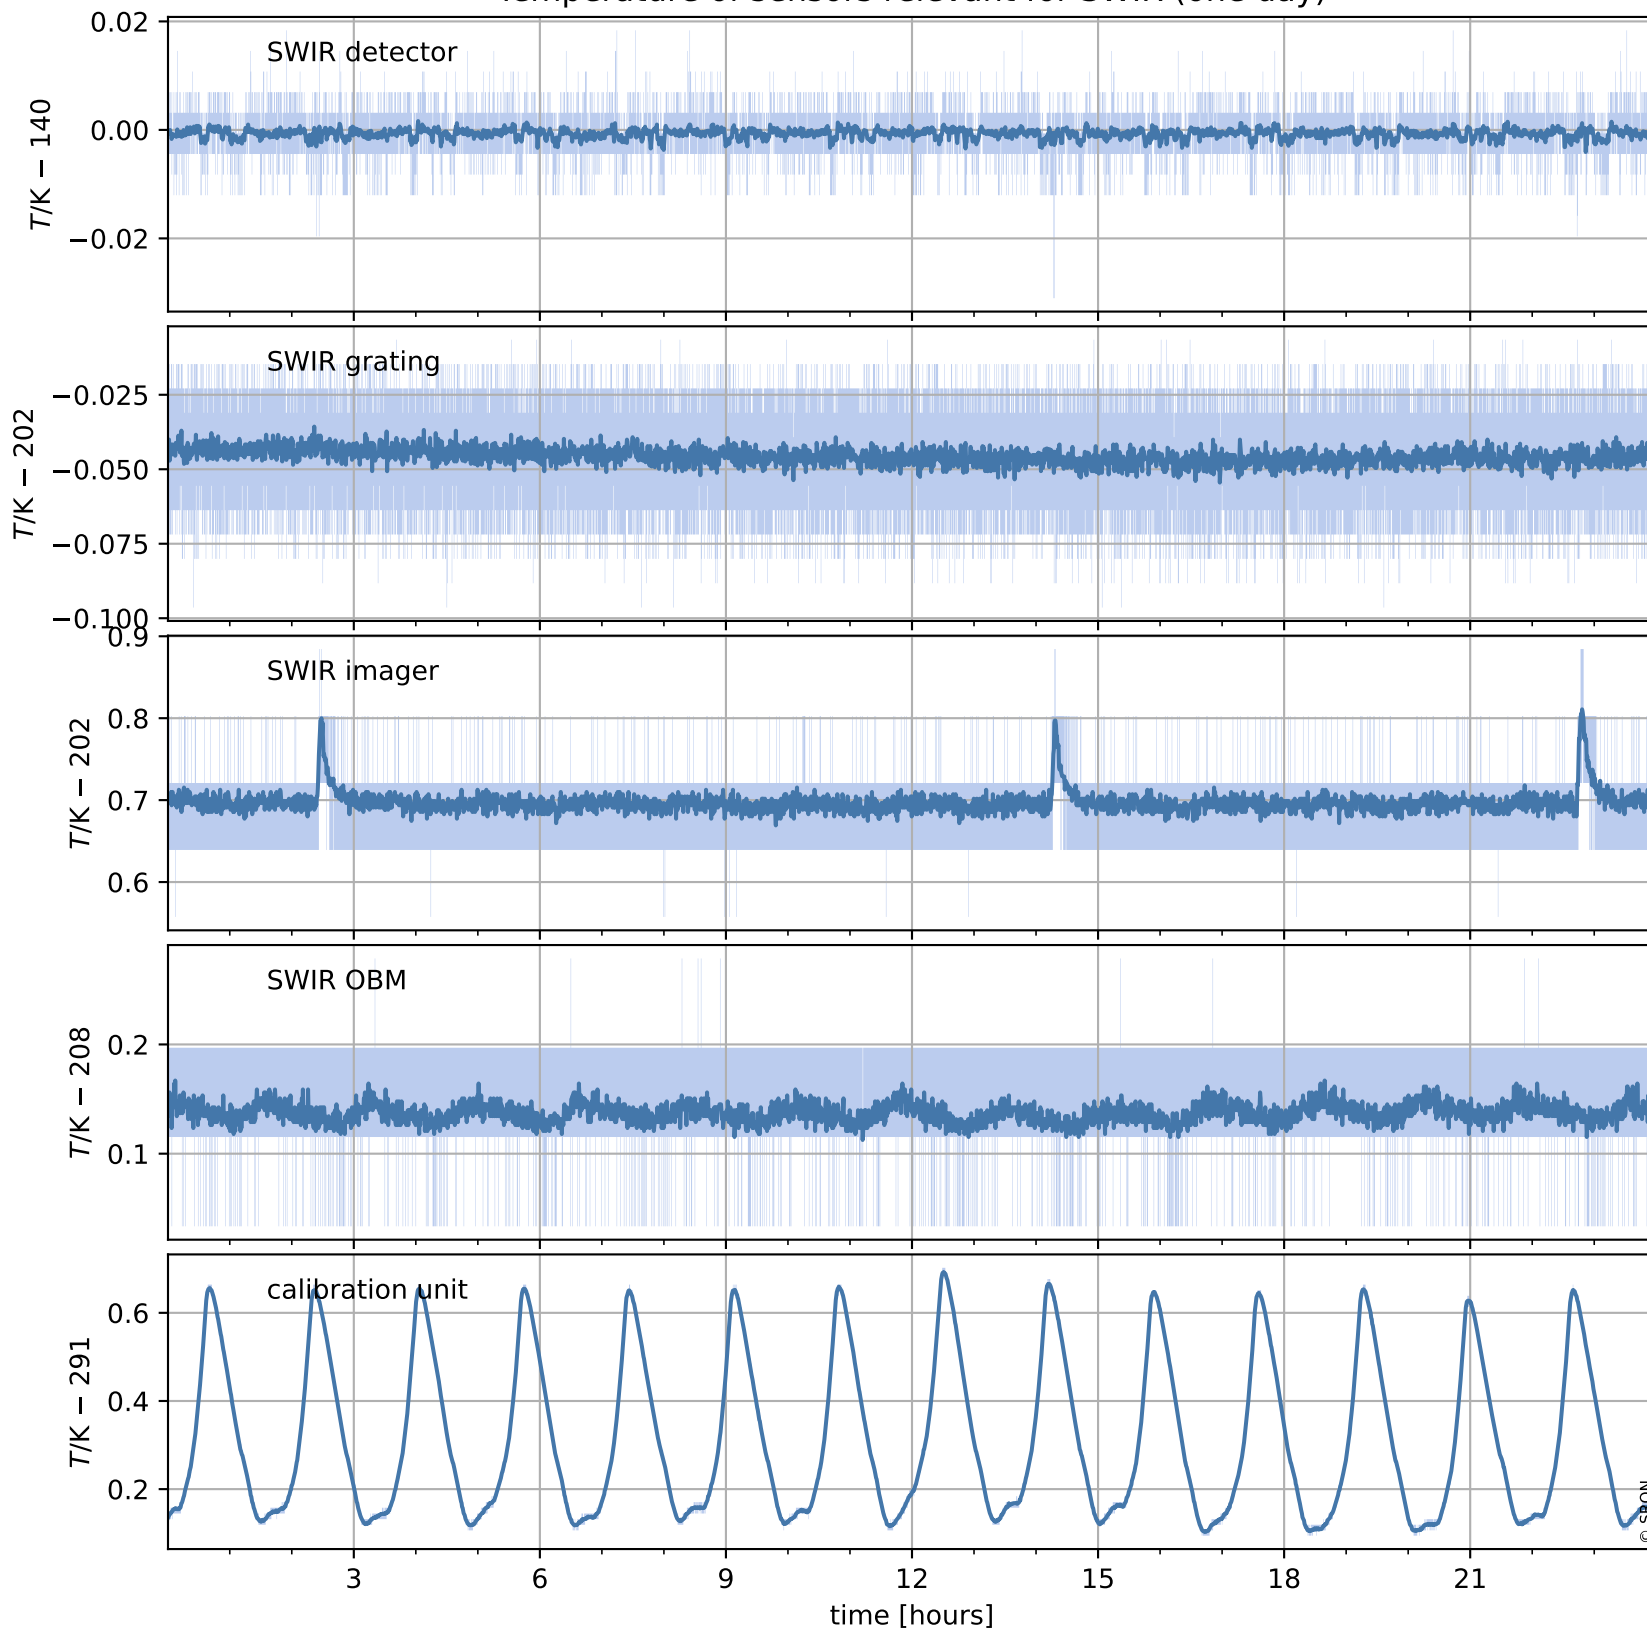

Tropomi SWIR housekeeping data

orbits : [21475, 21488]
coverage : 2021-12-05 / 2021-12-06
created : 2023-08-21T09:20:45

Temperature of sensors relevant for SWIR (one day)

Tropomi SWIR housekeeping data

orbits : [21004, 21488]
coverage : 2021-11-01 / 2021-12-06
created : 2023-08-21T09:20:45

Temperature of sensors relevant for SWIR (last month)

Tropomi SWIR housekeeping data

orbits : [21475, 21488]
coverage : 2021-12-05 / 2021-12-06
created : 2023-08-21T09:20:45

Current and duty cycle of 3 heaters relevant for SWIR (one day)

Tropomi SWIR housekeeping data

orbits : [21004, 21488]
coverage : 2021-11-01 / 2021-12-06
created : 2023-08-21T09:20:46

Current and duty cycle of 3 heaters relevant for SWIR (last month)

Tropomi SWIR housekeeping data