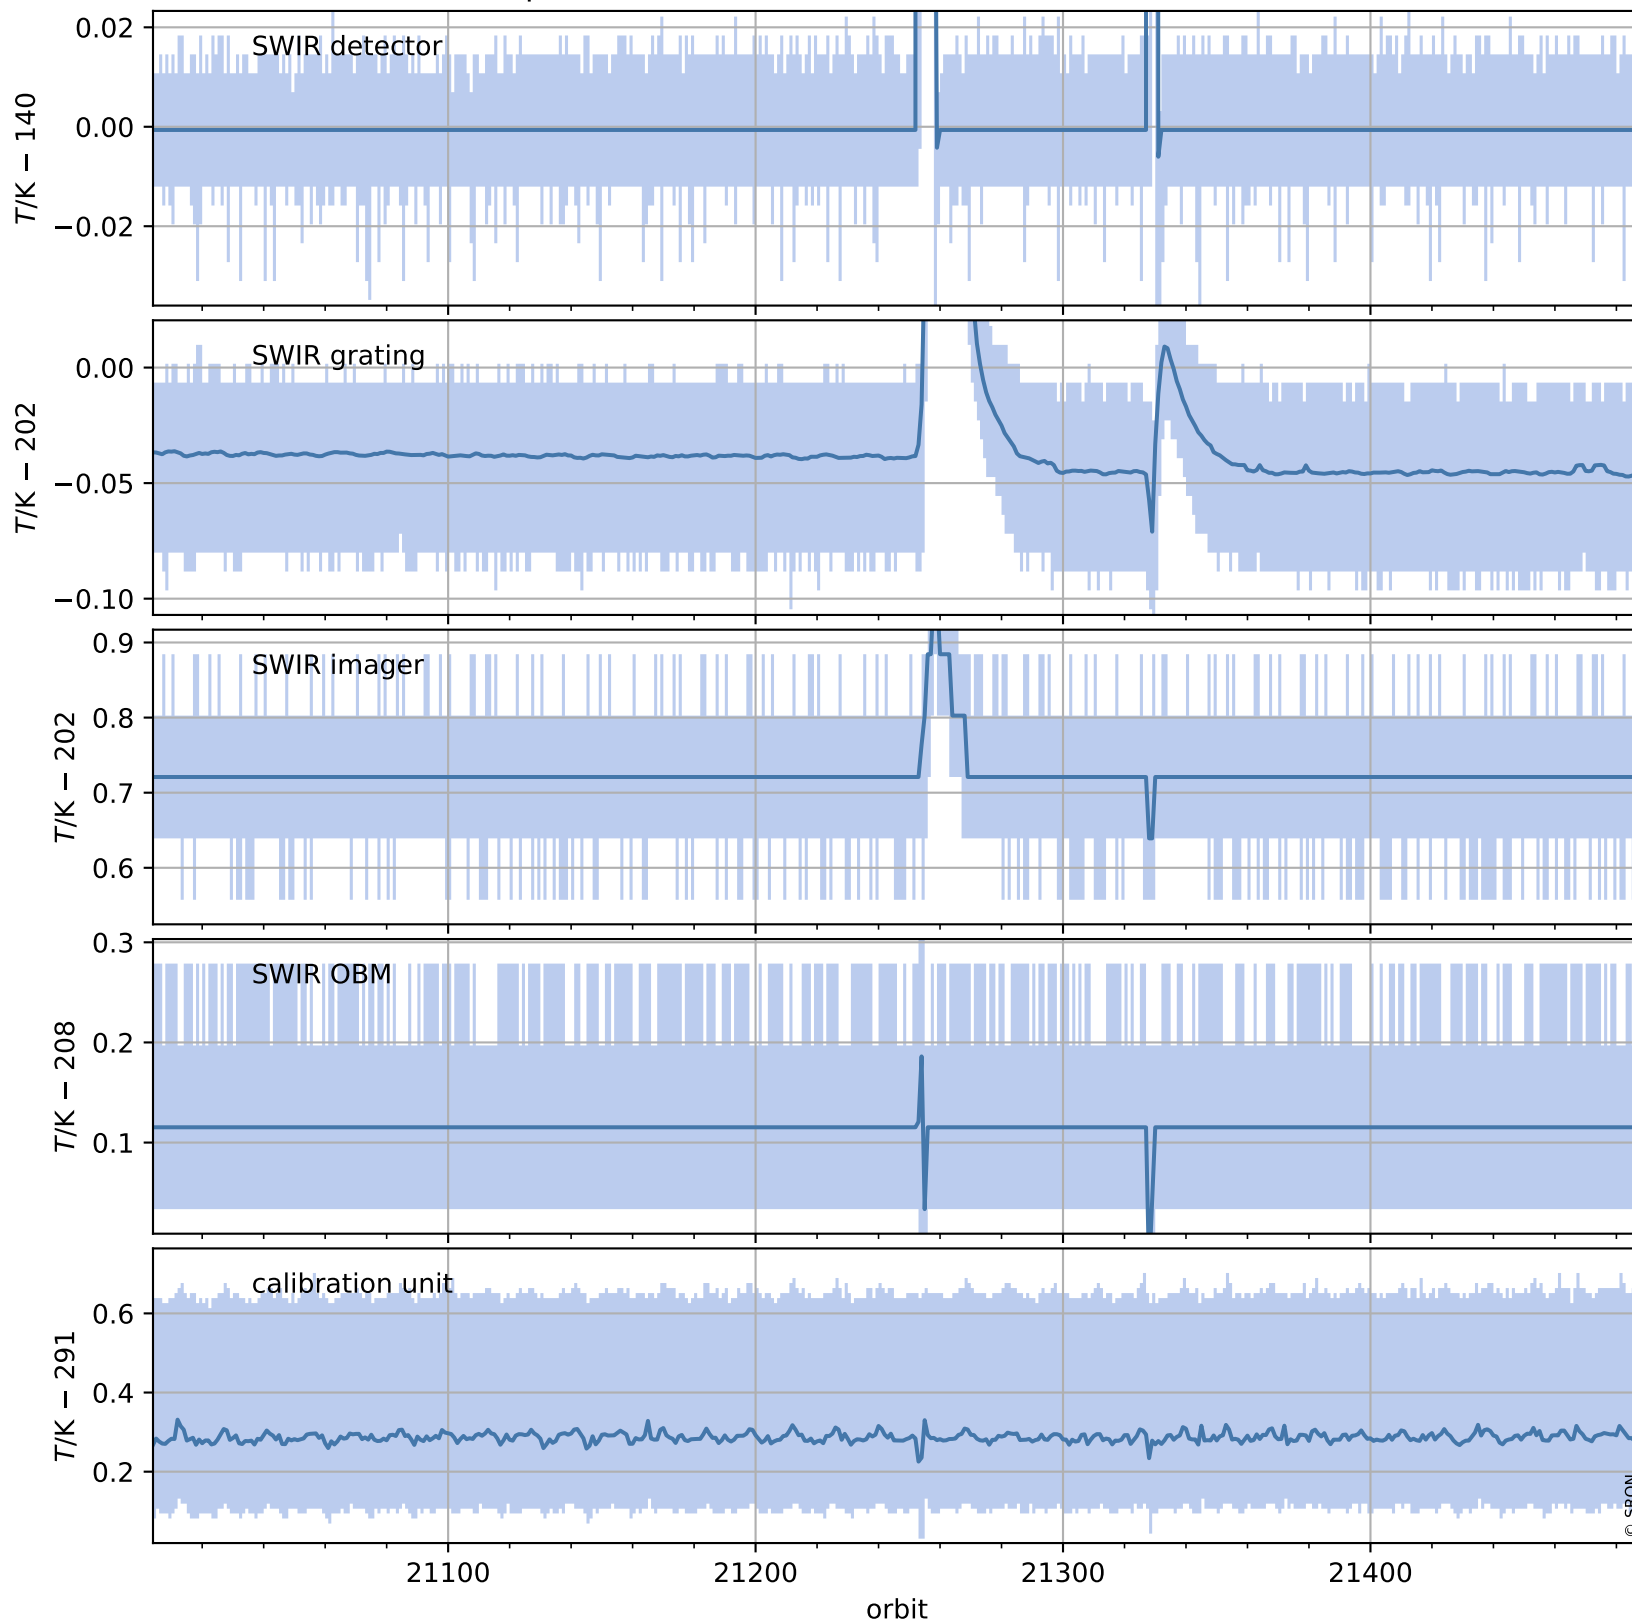

Tropomi SWIR housekeeping data

orbits : [21475, 21488]
coverage : 2021-12-05 / 2021-12-06
created : 2023-08-21T09:20:45

Temperature of sensors relevant for SWIR (one day)

Tropomi SWIR housekeeping data

orbits : [21004, 21488]
coverage : 2021-11-01 / 2021-12-06
created : 2023-08-21T09:20:45

Temperature of sensors relevant for SWIR (last month)

Tropomi SWIR housekeeping data

orbits : [21475, 21488]
coverage : 2021-12-05 / 2021-12-06
created : 2023-08-21T09:20:45

Current and duty cycle of 3 heaters relevant for SWIR (one day)

Tropomi SWIR housekeeping data

orbits : [21004, 21488]
coverage : 2021-11-01 / 2021-12-06
created : 2023-08-21T09:20:46

Current and duty cycle of 3 heaters relevant for SWIR (last month)

Tropomi SWIR housekeeping data

orbits : [21475, 21488]
coverage : 2021-12-05 / 2021-12-06
created : 2023-08-21T09:20:46

Temperature of sensors at the SWIR front-end electronics (one day)

Tropomi SWIR housekeeping data

orbits : [21004, 21488]
coverage : 2021-11-01 / 2021-12-06
created : 2023-08-21T09:20:46