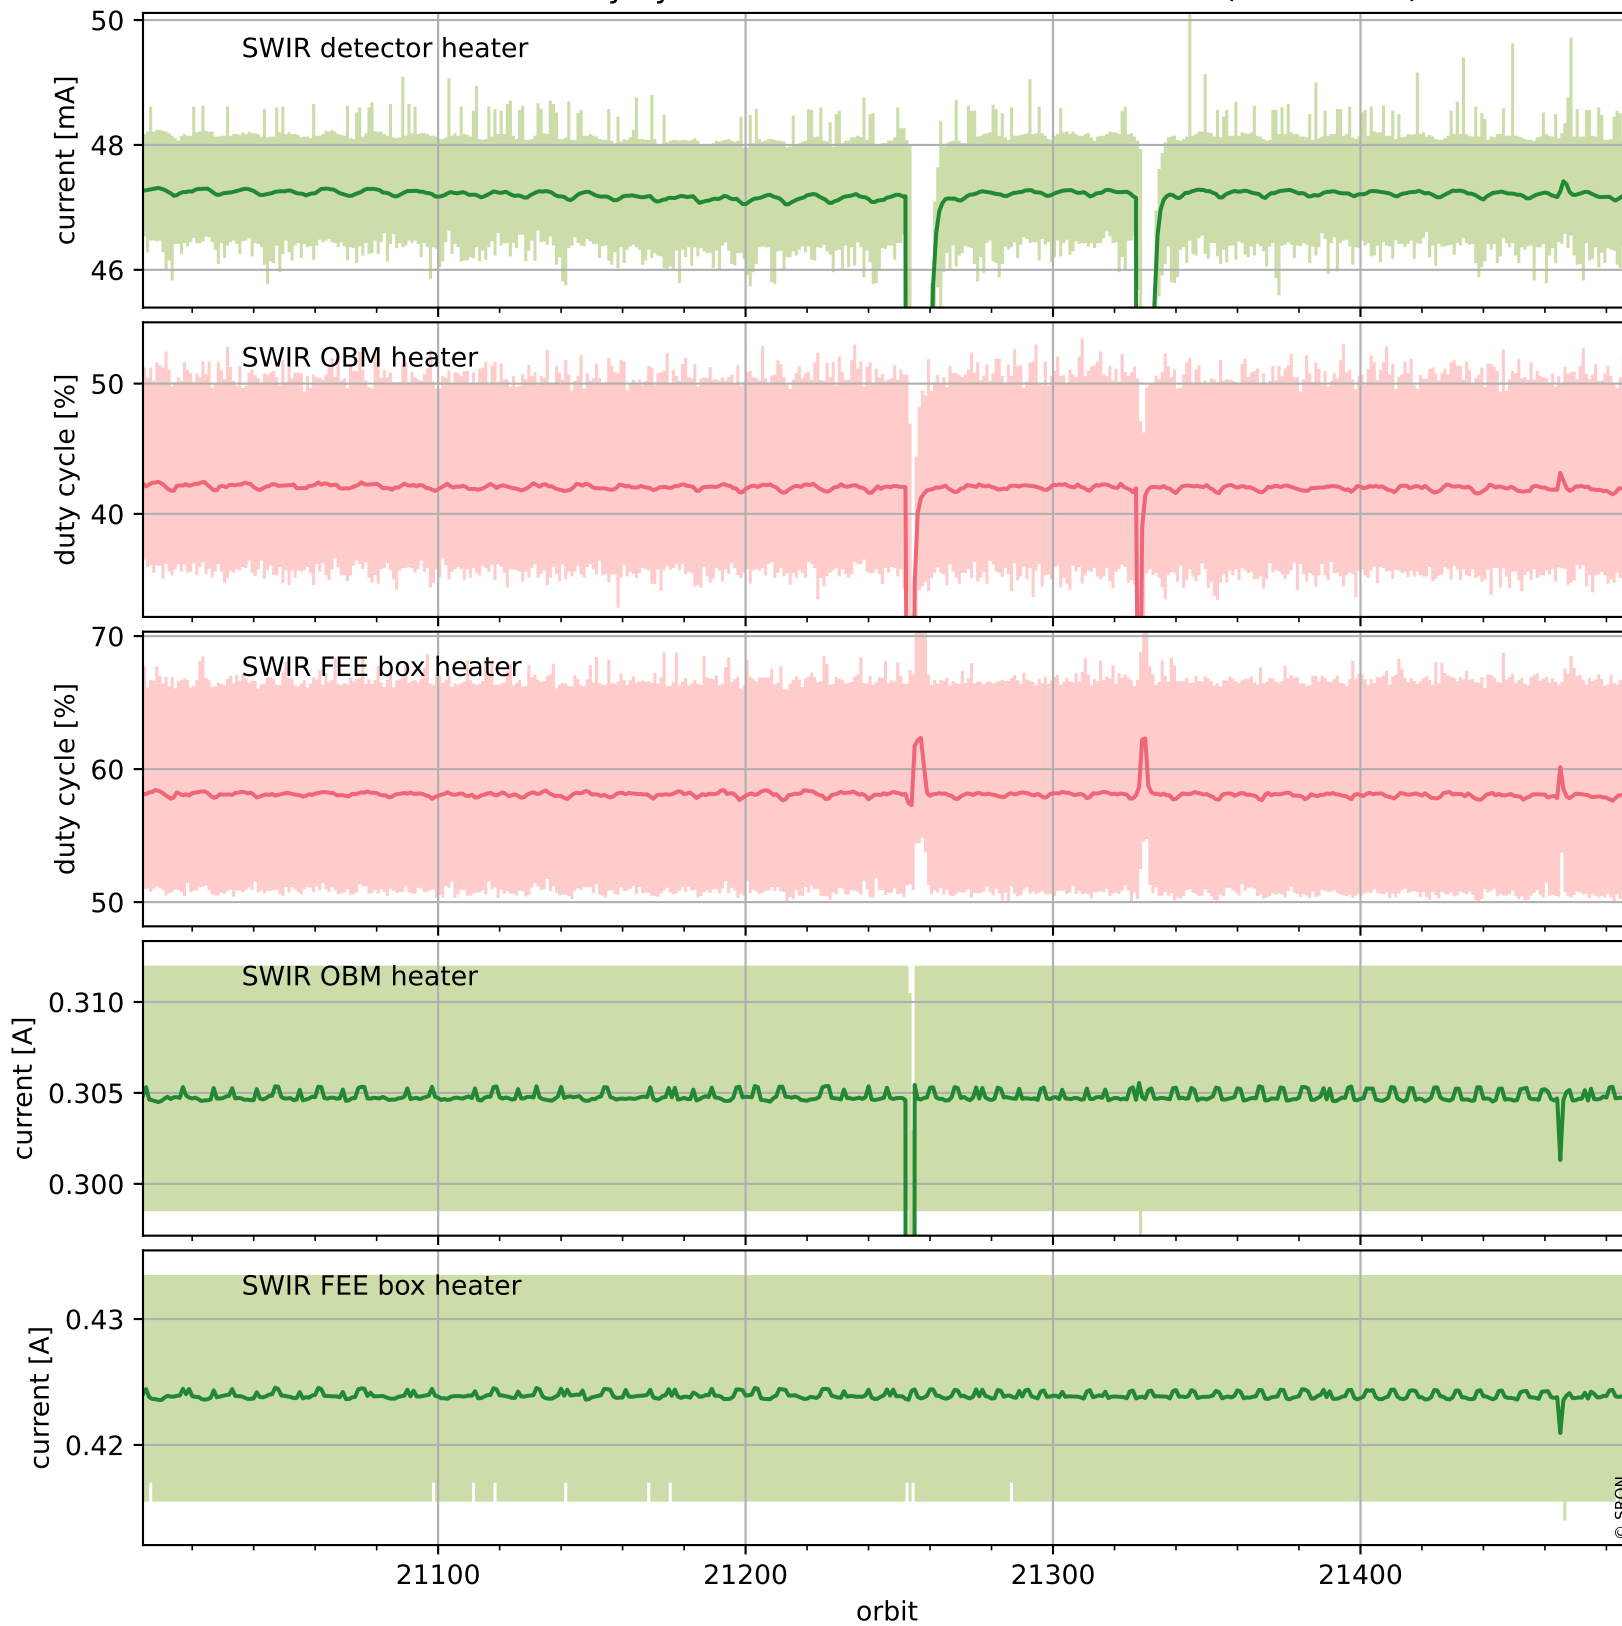

Tropomi SWIR housekeeping data

orbits : [21475, 21488]
coverage : 2021-12-05 / 2021-12-06
created : 2023-08-21T09:20:45

Temperature of sensors relevant for SWIR (one day)

Tropomi SWIR housekeeping data

orbits : [21004, 21488]
coverage : 2021-11-01 / 2021-12-06
created : 2023-08-21T09:20:45

Temperature of sensors relevant for SWIR (last month)

Tropomi SWIR housekeeping data

orbits : [21475, 21488]
coverage : 2021-12-05 / 2021-12-06
created : 2023-08-21T09:20:45

Current and duty cycle of 3 heaters relevant for SWIR (one day)

Tropomi SWIR housekeeping data

orbits : [21004, 21488]
coverage : 2021-11-01 / 2021-12-06
created : 2023-08-21T09:20:46

Current and duty cycle of 3 heaters relevant for SWIR (last month)

Tropomi SWIR housekeeping data

orbits : [21475, 21488]
coverage : 2021-12-05 / 2021-12-06
created : 2023-08-21T09:20:46

Temperature of sensors at the SWIR front-end electronics (one day)

Tropomi SWIR housekeeping data

orbits : [21004, 21488]
coverage : 2021-11-01 / 2021-12-06
created : 2023-08-21T09:20:46