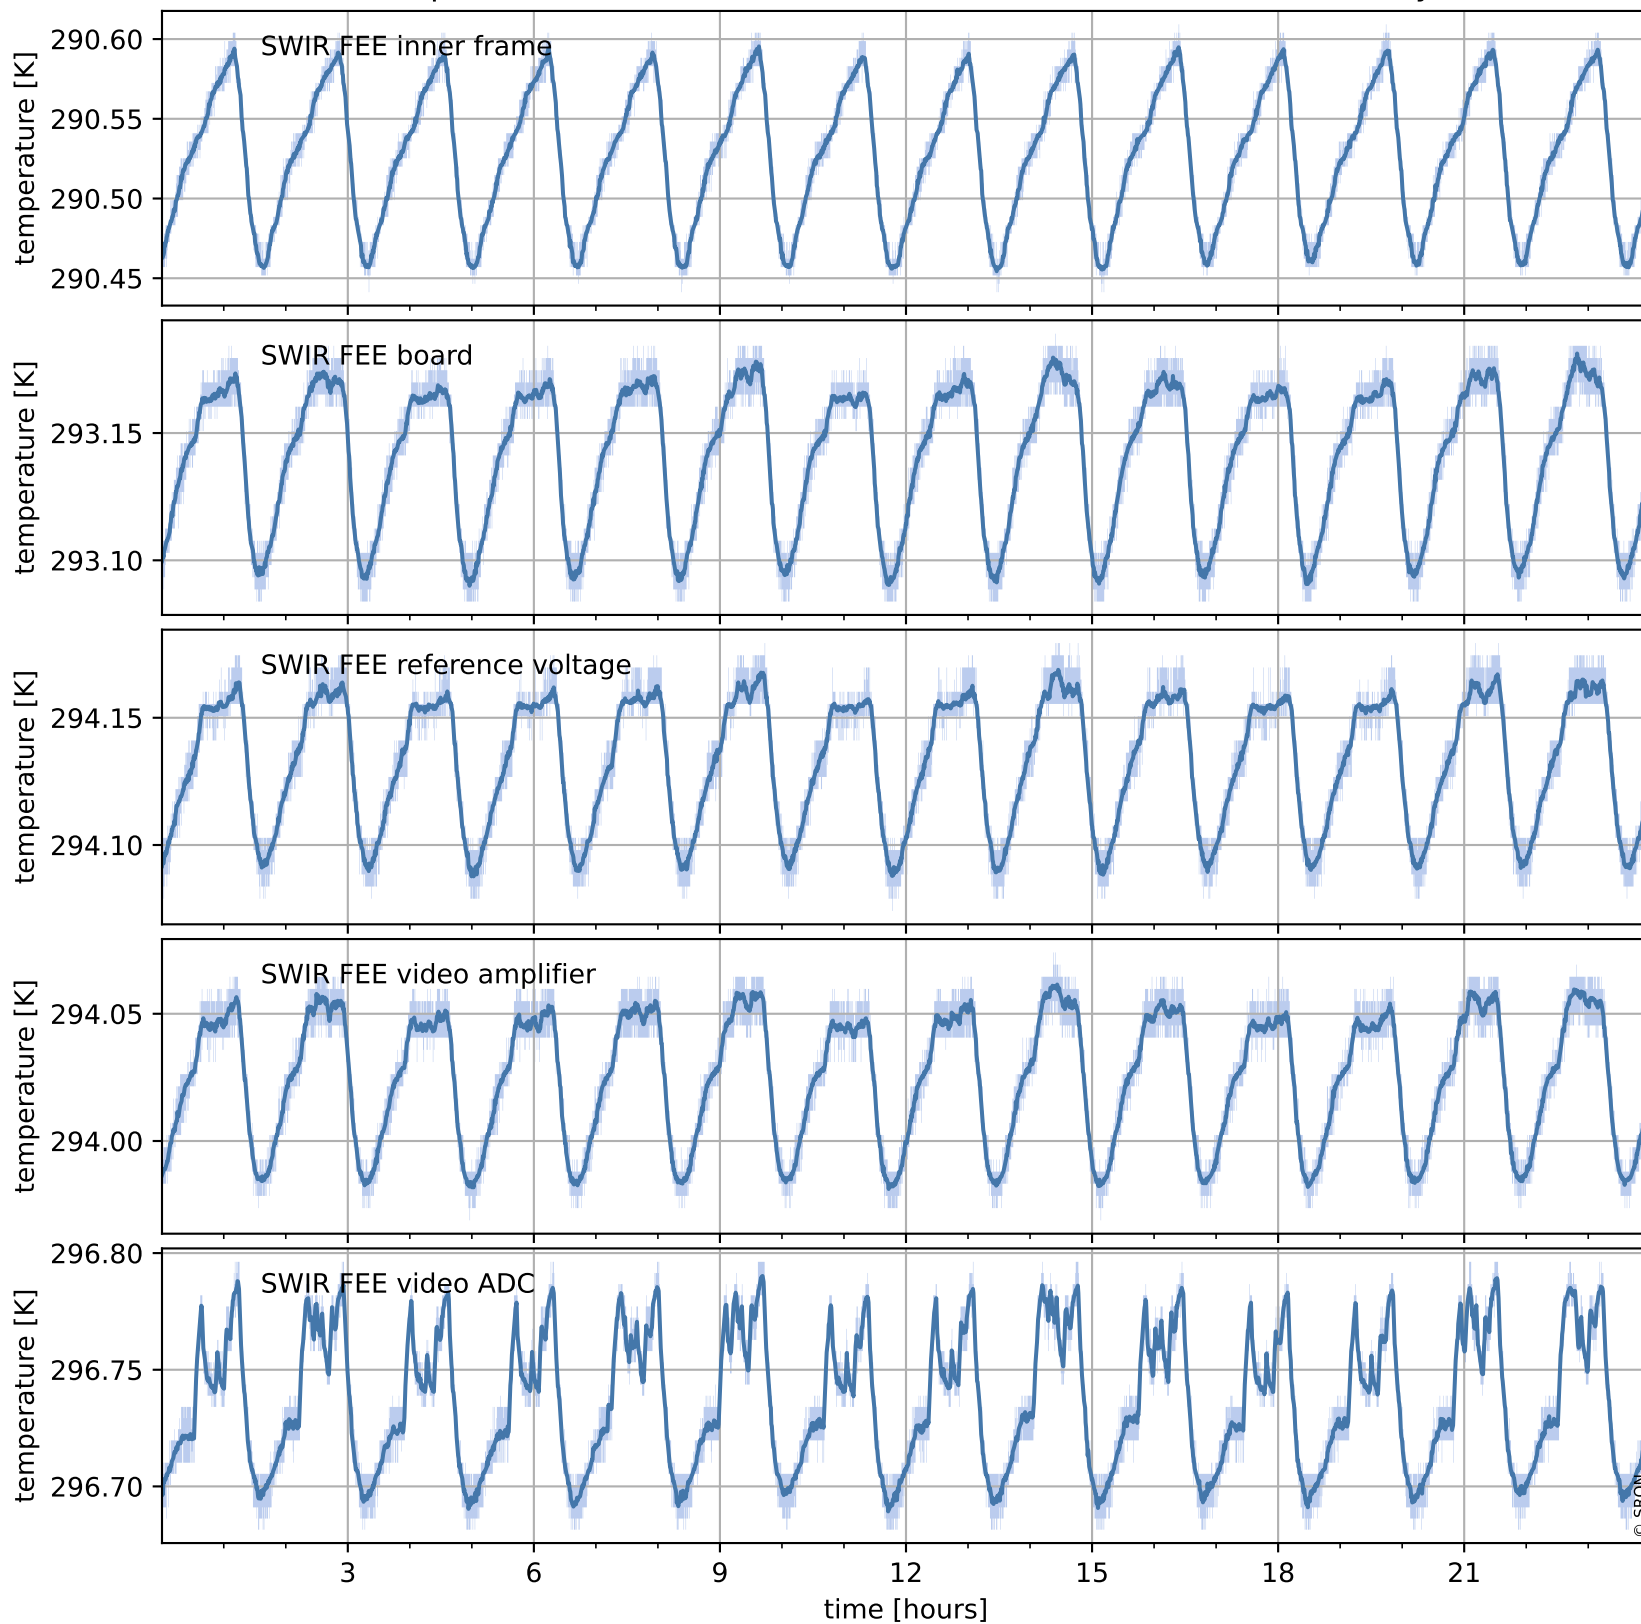

Tropomi SWIR housekeeping data

orbits : [21475, 21488]
coverage : 2021-12-05 / 2021-12-06
created : 2023-08-21T09:20:45

Temperature of sensors relevant for SWIR (one day)

Tropomi SWIR housekeeping data

orbits : [21004, 21488]
coverage : 2021-11-01 / 2021-12-06
created : 2023-08-21T09:20:45

Temperature of sensors relevant for SWIR (last month)

Tropomi SWIR housekeeping data

orbits : [21475, 21488]
coverage : 2021-12-05 / 2021-12-06
created : 2023-08-21T09:20:45

Current and duty cycle of 3 heaters relevant for SWIR (one day)

Tropomi SWIR housekeeping data

orbits : [21004, 21488]
coverage : 2021-11-01 / 2021-12-06
created : 2023-08-21T09:20:46

Current and duty cycle of 3 heaters relevant for SWIR (last month)

Tropomi SWIR housekeeping data

orbits : [21475, 21488]
coverage : 2021-12-05 / 2021-12-06
created : 2023-08-21T09:20:46

Temperature of sensors at the SWIR front-end electronics (one day)

Tropomi SWIR housekeeping data

orbits : [21004, 21488]
coverage : 2021-11-01 / 2021-12-06
created : 2023-08-21T09:20:46