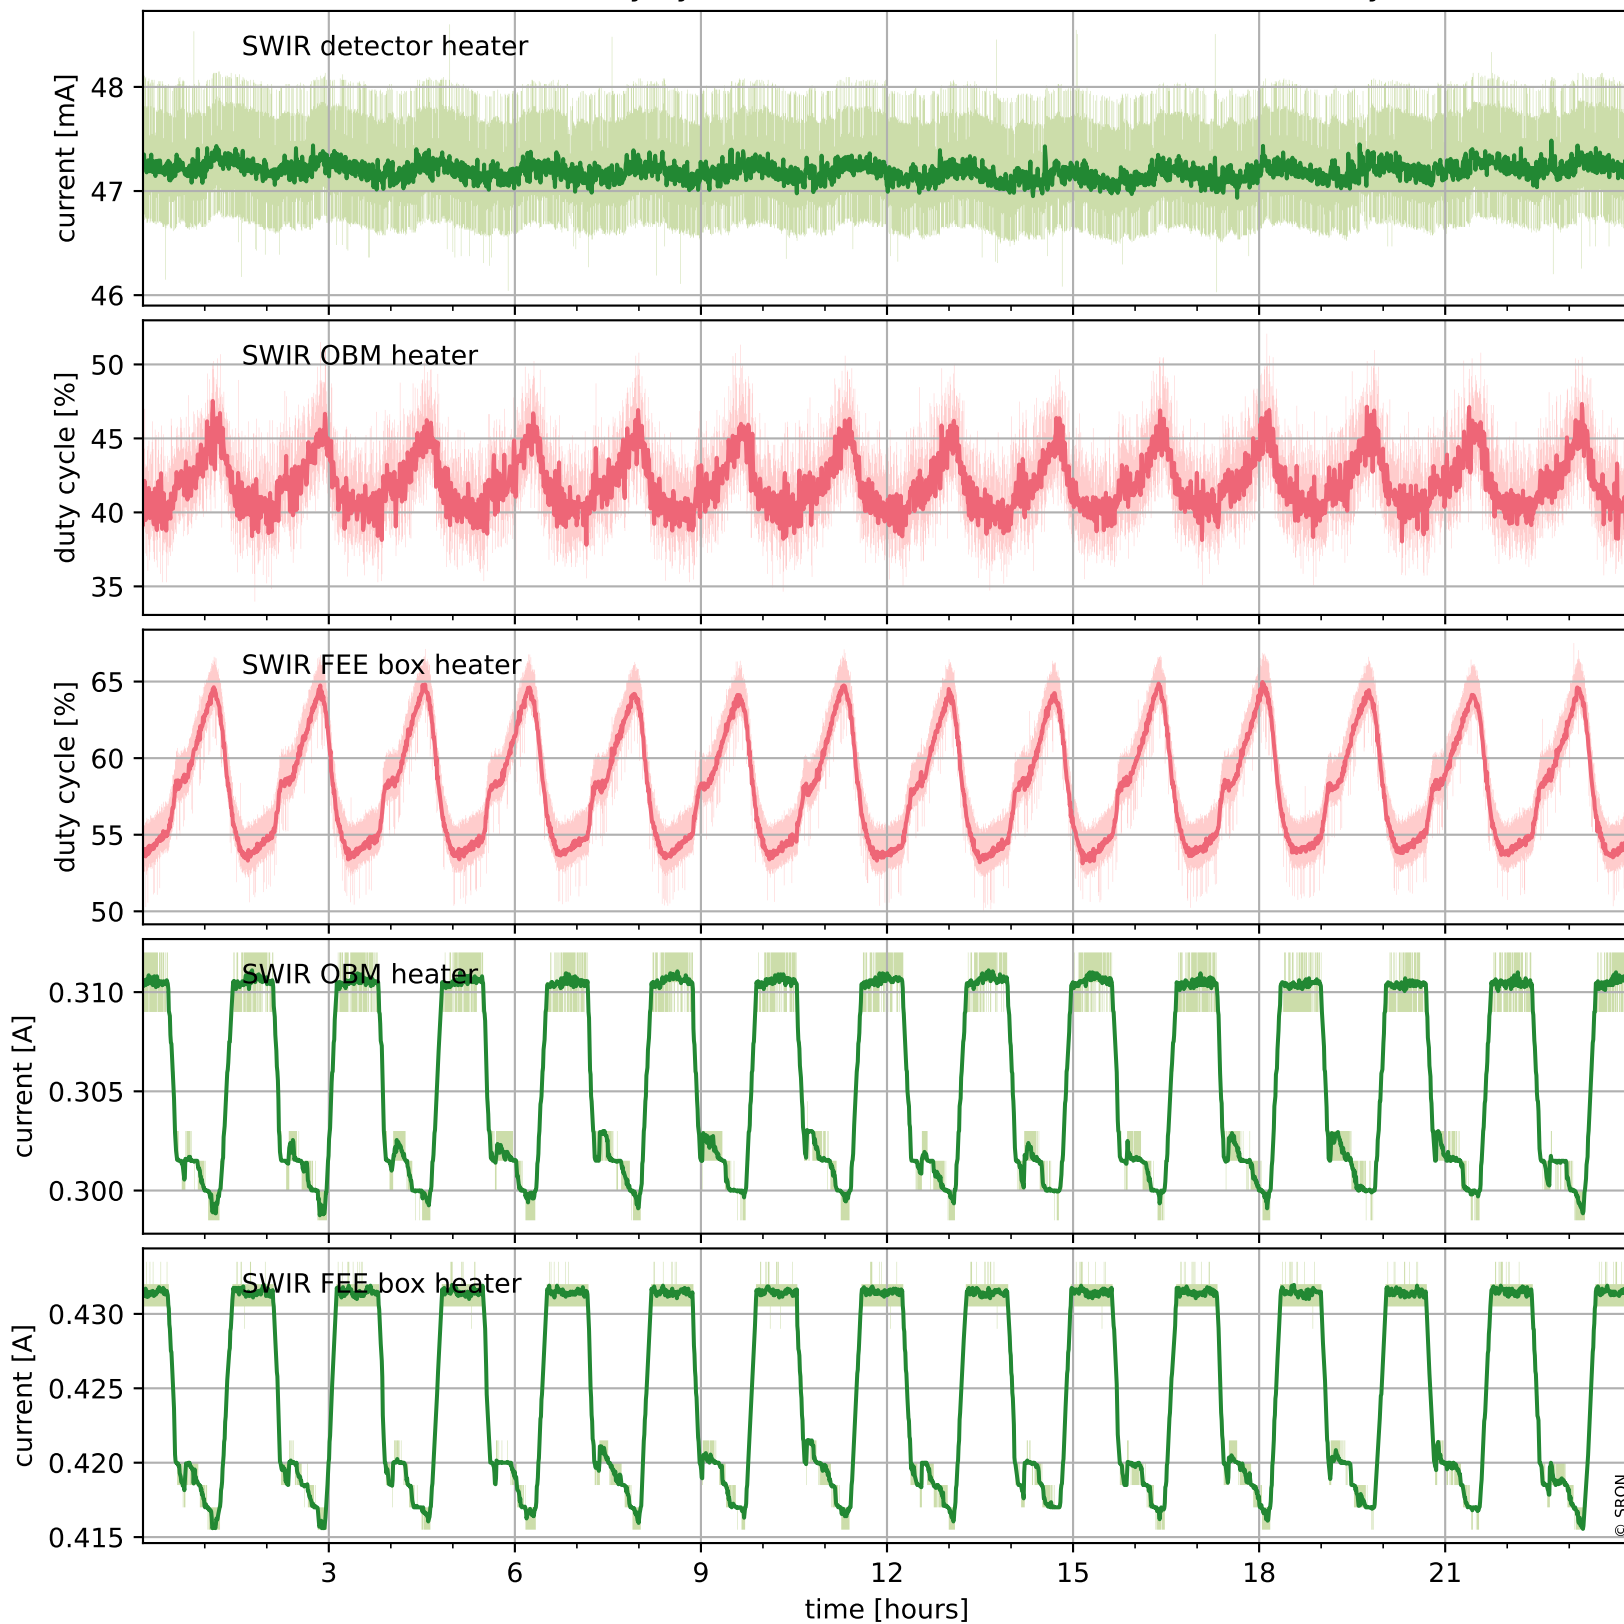

Tropomi SWIR housekeeping data

orbits : [21475, 21488]
coverage : 2021-12-05 / 2021-12-06
created : 2023-08-21T09:20:45

Temperature of sensors relevant for SWIR (one day)

Tropomi SWIR housekeeping data

orbits : [21004, 21488]
coverage : 2021-11-01 / 2021-12-06
created : 2023-08-21T09:20:45

Temperature of sensors relevant for SWIR (last month)

Tropomi SWIR housekeeping data

orbits : [21475, 21488]
coverage : 2021-12-05 / 2021-12-06
created : 2023-08-21T09:20:45

Current and duty cycle of 3 heaters relevant for SWIR (one day)

Tropomi SWIR housekeeping data

orbits : [21004, 21488]
coverage : 2021-11-01 / 2021-12-06
created : 2023-08-21T09:20:46

Current and duty cycle of 3 heaters relevant for SWIR (last month)

Tropomi SWIR housekeeping data

orbits : [21475, 21488]
coverage : 2021-12-05 / 2021-12-06
created : 2023-08-21T09:20:46

Temperature of sensors at the SWIR front-end electronics (one day)

Tropomi SWIR housekeeping data

orbits : [21004, 21488]
coverage : 2021-11-01 / 2021-12-06
created : 2023-08-21T09:20:46