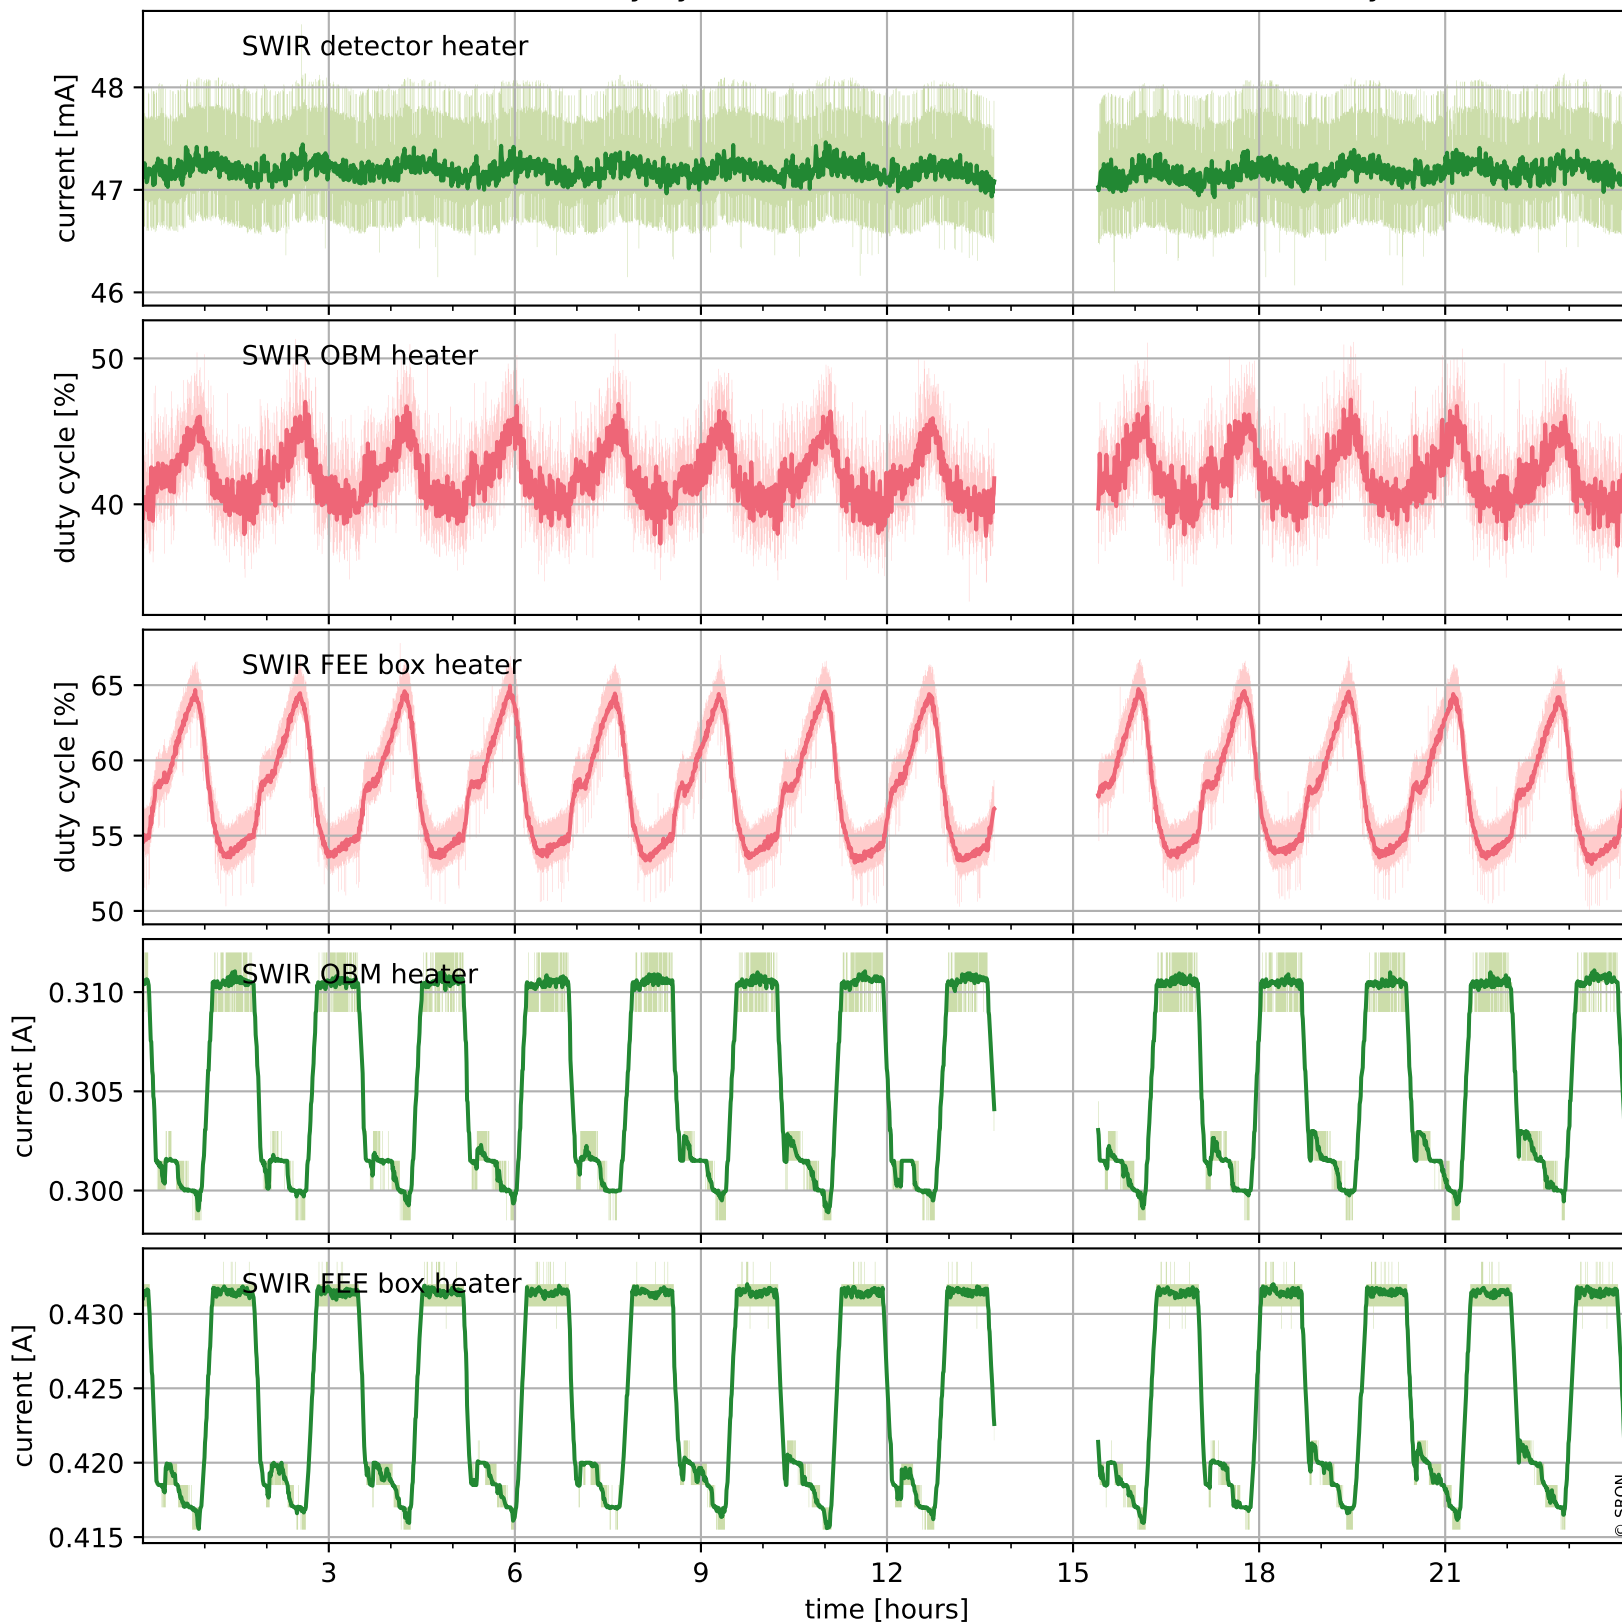

Tropomi SWIR housekeeping data

orbits : [21489, 21502]
coverage : 2021-12-06 / 2021-12-07
created : 2023-08-21T09:20:47

Temperature of sensors relevant for SWIR (one day)

Tropomi SWIR housekeeping data

orbits : [21018, 21502]
coverage : 2021-11-02 / 2021-12-07
created : 2023-08-21T09:20:47

Temperature of sensors relevant for SWIR (last month)

Tropomi SWIR housekeeping data

orbits : [21489, 21502]
coverage : 2021-12-06 / 2021-12-07
created : 2023-08-21T09:20:48

Current and duty cycle of 3 heaters relevant for SWIR (one day)

Tropomi SWIR housekeeping data

orbits : [21018, 21502]
coverage : 2021-11-02 / 2021-12-07
created : 2023-08-21T09:20:48

Current and duty cycle of 3 heaters relevant for SWIR (last month)

Tropomi SWIR housekeeping data

orbits : [21489, 21502]
coverage : 2021-12-06 / 2021-12-07
created : 2023-08-21T09:20:48

Temperature of sensors at the SWIR front-end electronics (one day)

Tropomi SWIR housekeeping data

orbits : [21018, 21502]
coverage : 2021-11-02 / 2021-12-07
created : 2023-08-21T09:20:49