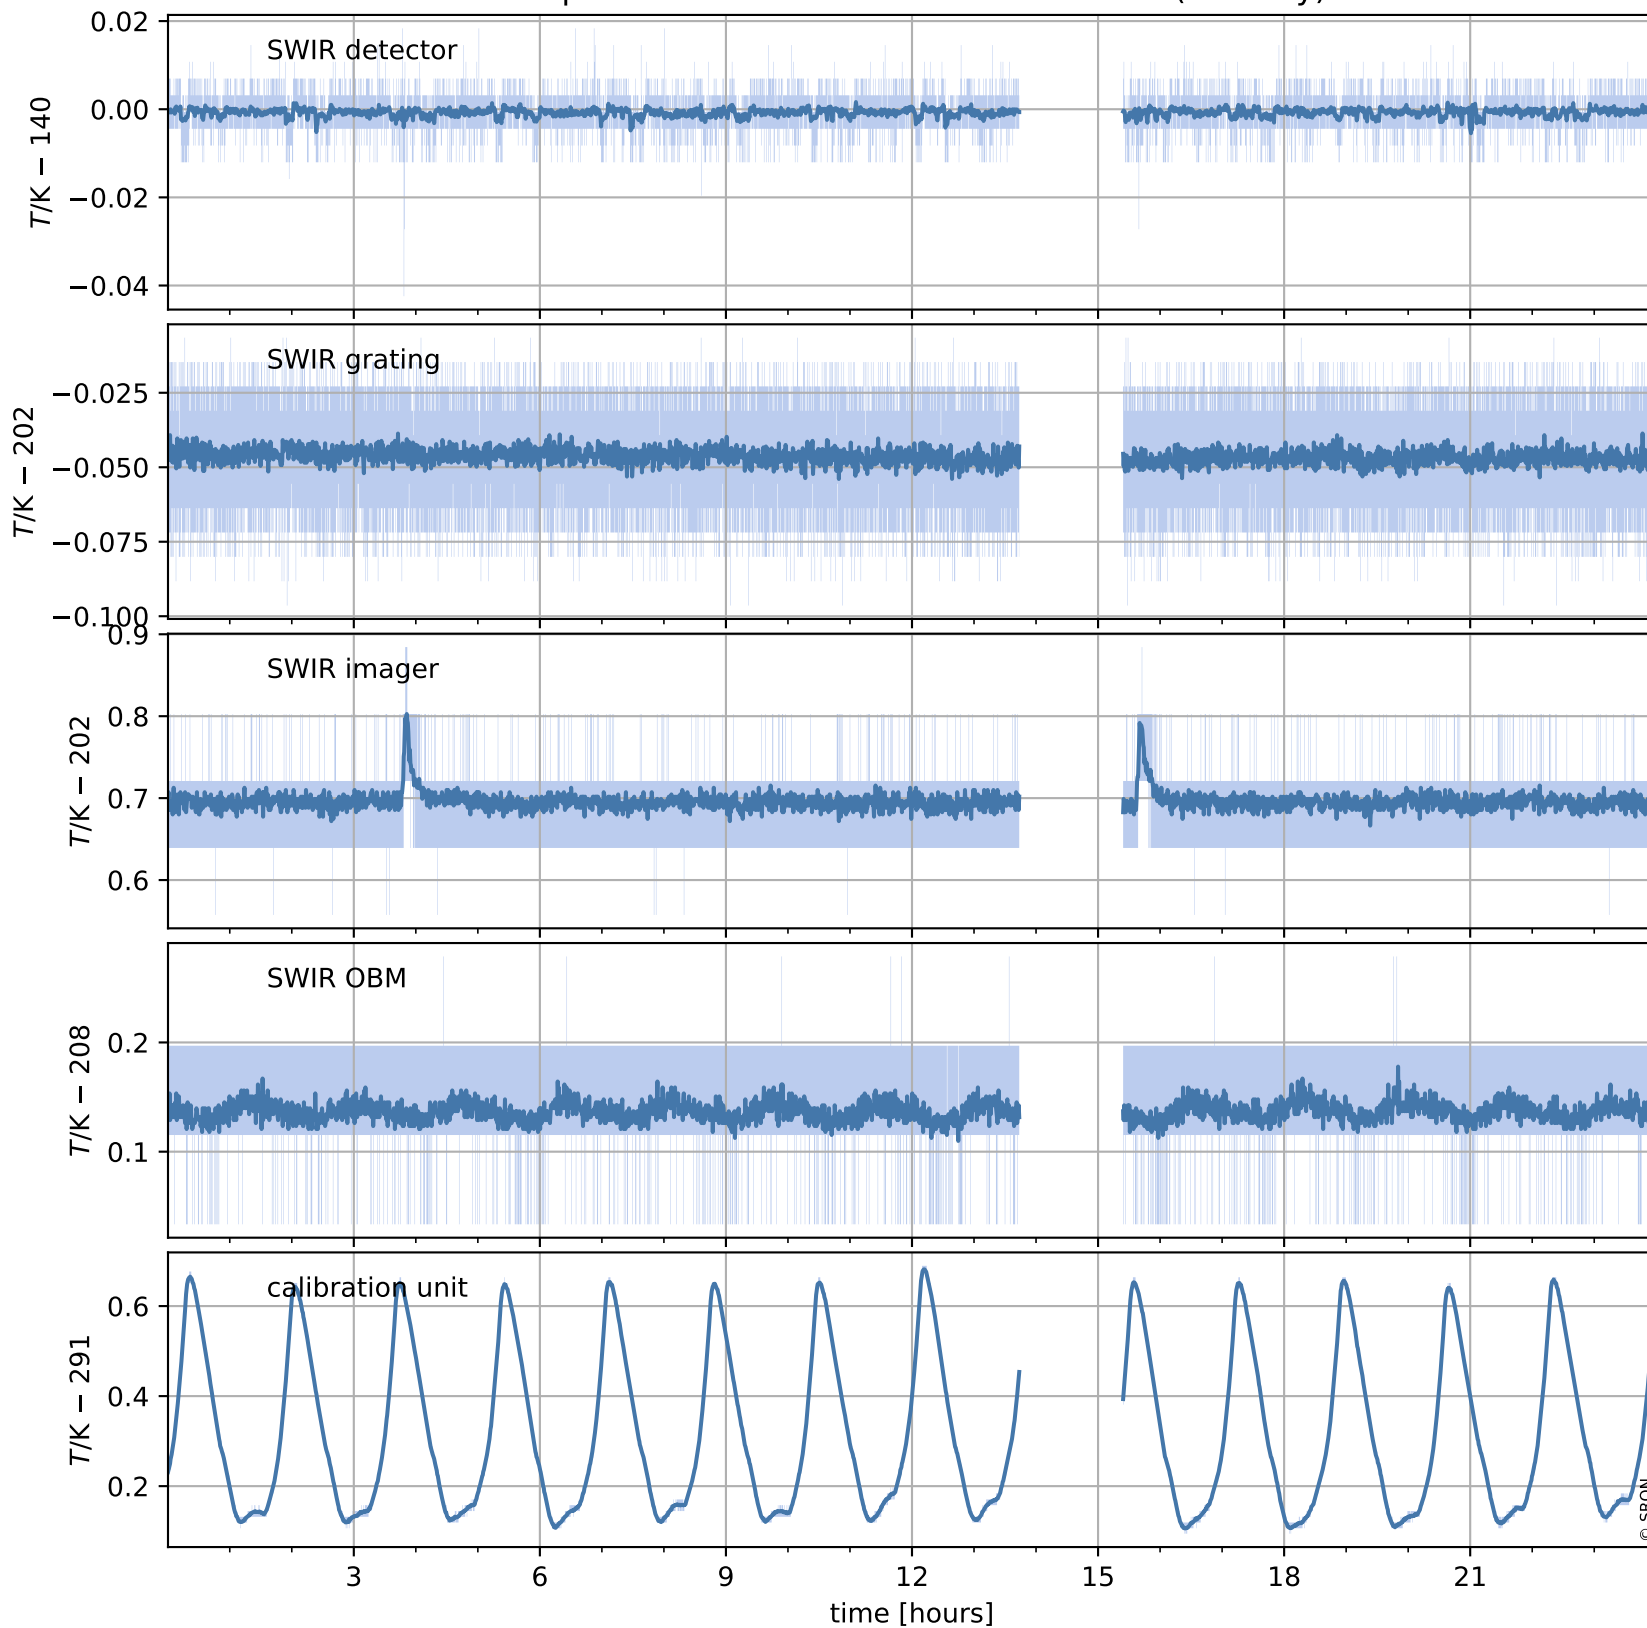

Tropomi SWIR housekeeping data

orbits : [21489, 21502]
coverage : 2021-12-06 / 2021-12-07
created : 2023-08-21T09:20:47

Temperature of sensors relevant for SWIR (one day)

Tropomi SWIR housekeeping data

orbits : [21018, 21502]
coverage : 2021-11-02 / 2021-12-07
created : 2023-08-21T09:20:47

Temperature of sensors relevant for SWIR (last month)

Tropomi SWIR housekeeping data

orbits : [21489, 21502]
coverage : 2021-12-06 / 2021-12-07
created : 2023-08-21T09:20:48

Current and duty cycle of 3 heaters relevant for SWIR (one day)

Tropomi SWIR housekeeping data

orbits : [21018, 21502]
coverage : 2021-11-02 / 2021-12-07
created : 2023-08-21T09:20:48

Current and duty cycle of 3 heaters relevant for SWIR (last month)

Tropomi SWIR housekeeping data