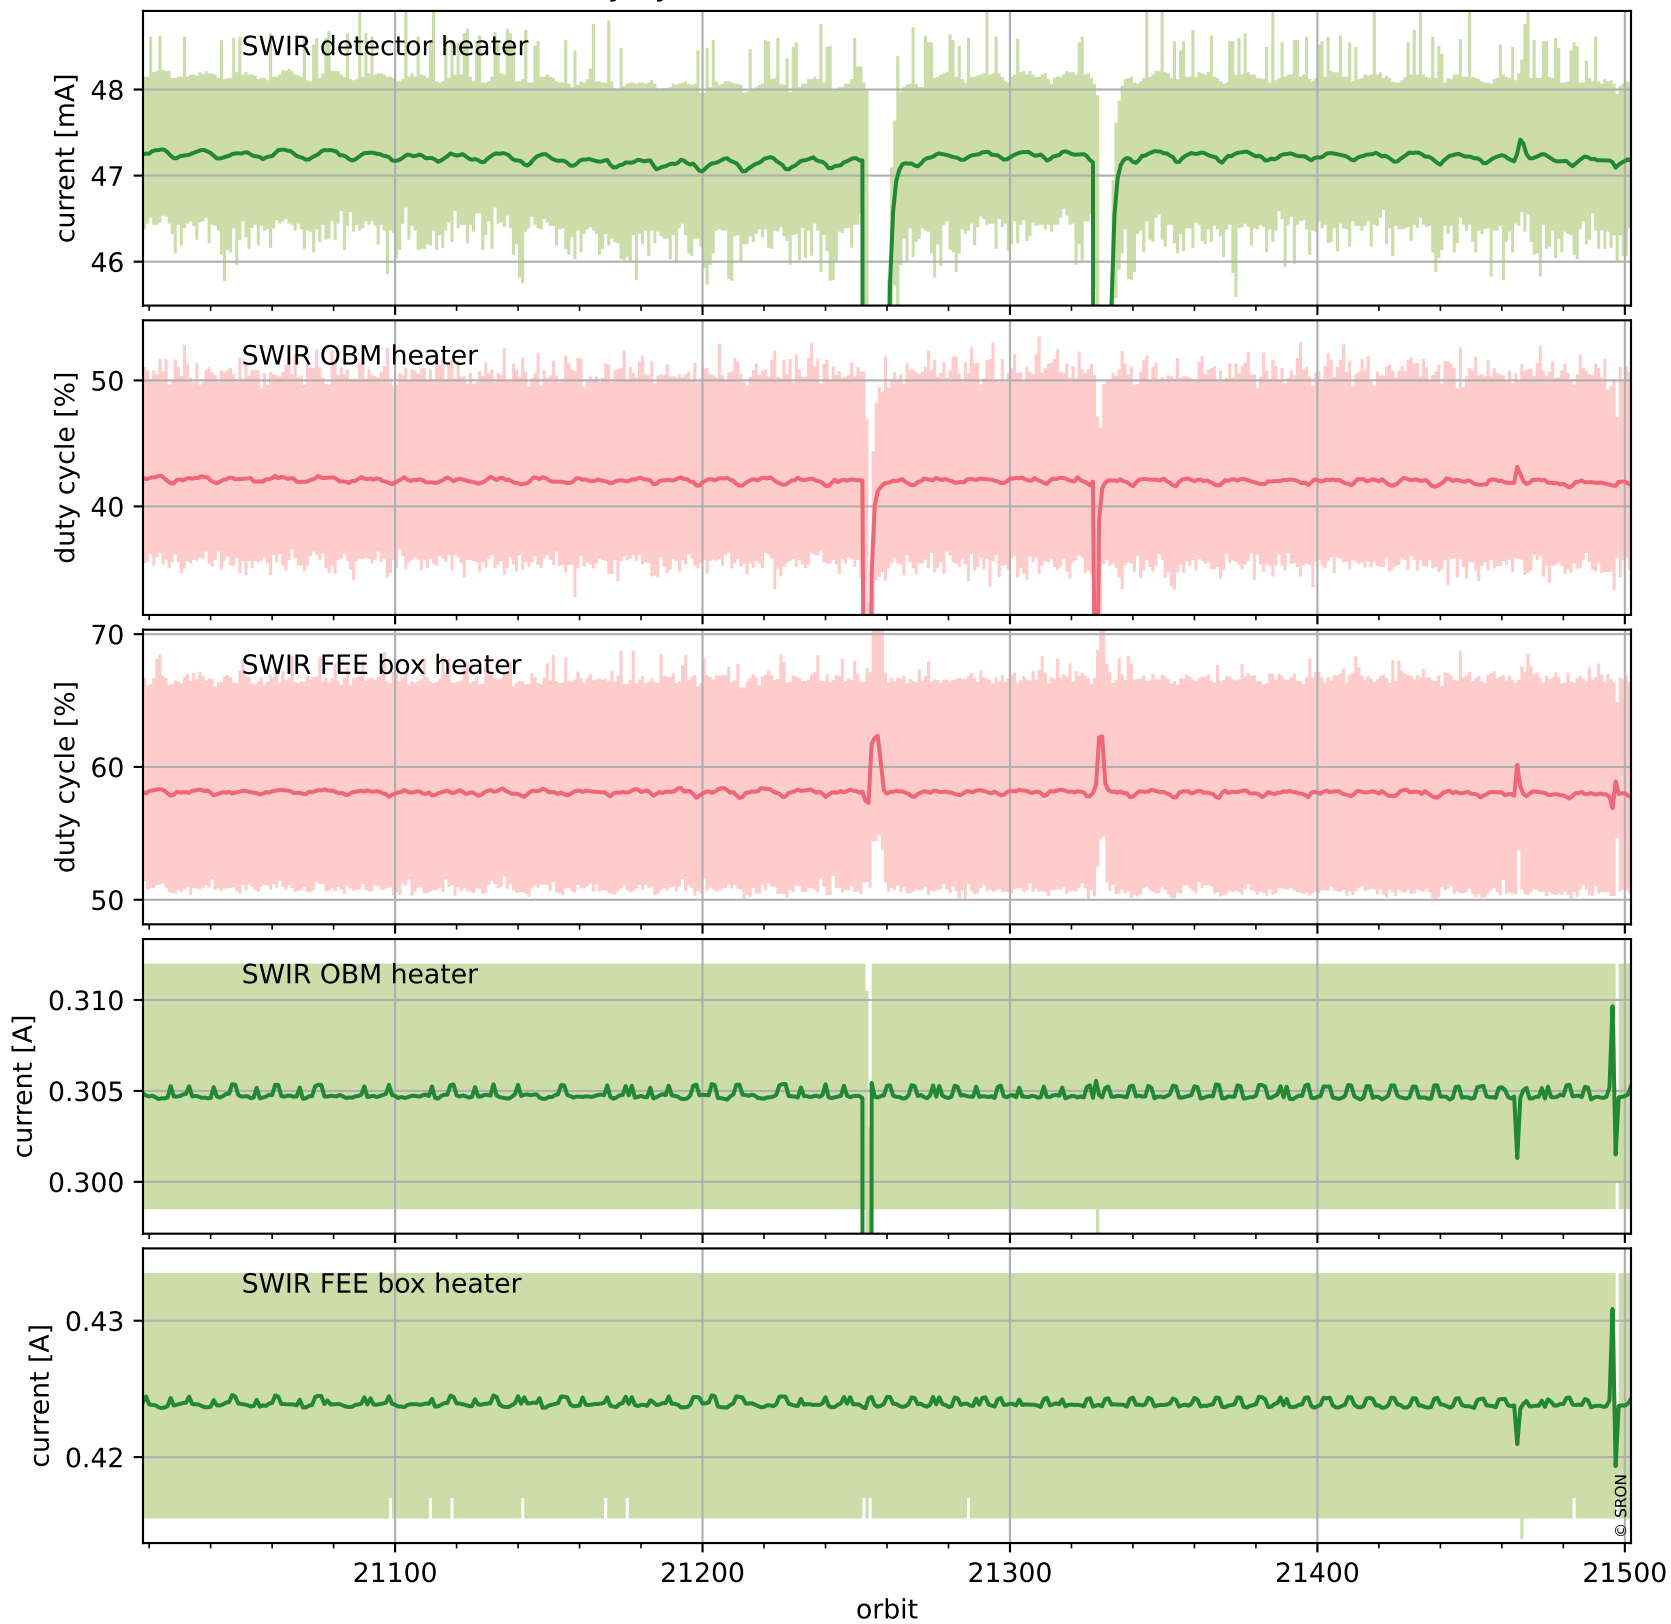

Tropomi SWIR housekeeping data

orbits : [21489, 21502]
coverage : 2021-12-06 / 2021-12-07
created : 2023-08-21T09:20:47

Temperature of sensors relevant for SWIR (one day)

Tropomi SWIR housekeeping data

orbits : [21018, 21502]
coverage : 2021-11-02 / 2021-12-07
created : 2023-08-21T09:20:47

Temperature of sensors relevant for SWIR (last month)

Tropomi SWIR housekeeping data

orbits : [21489, 21502]
coverage : 2021-12-06 / 2021-12-07
created : 2023-08-21T09:20:48

Current and duty cycle of 3 heaters relevant for SWIR (one day)

Tropomi SWIR housekeeping data

orbits : [21018, 21502]
coverage : 2021-11-02 / 2021-12-07
created : 2023-08-21T09:20:48

Current and duty cycle of 3 heaters relevant for SWIR (last month)

Tropomi SWIR housekeeping data

orbits : [21489, 21502]
coverage : 2021-12-06 / 2021-12-07
created : 2023-08-21T09:20:48

Temperature of sensors at the SWIR front-end electronics (one day)

Tropomi SWIR housekeeping data

orbits : [21018, 21502]
coverage : 2021-11-02 / 2021-12-07
created : 2023-08-21T09:20:49