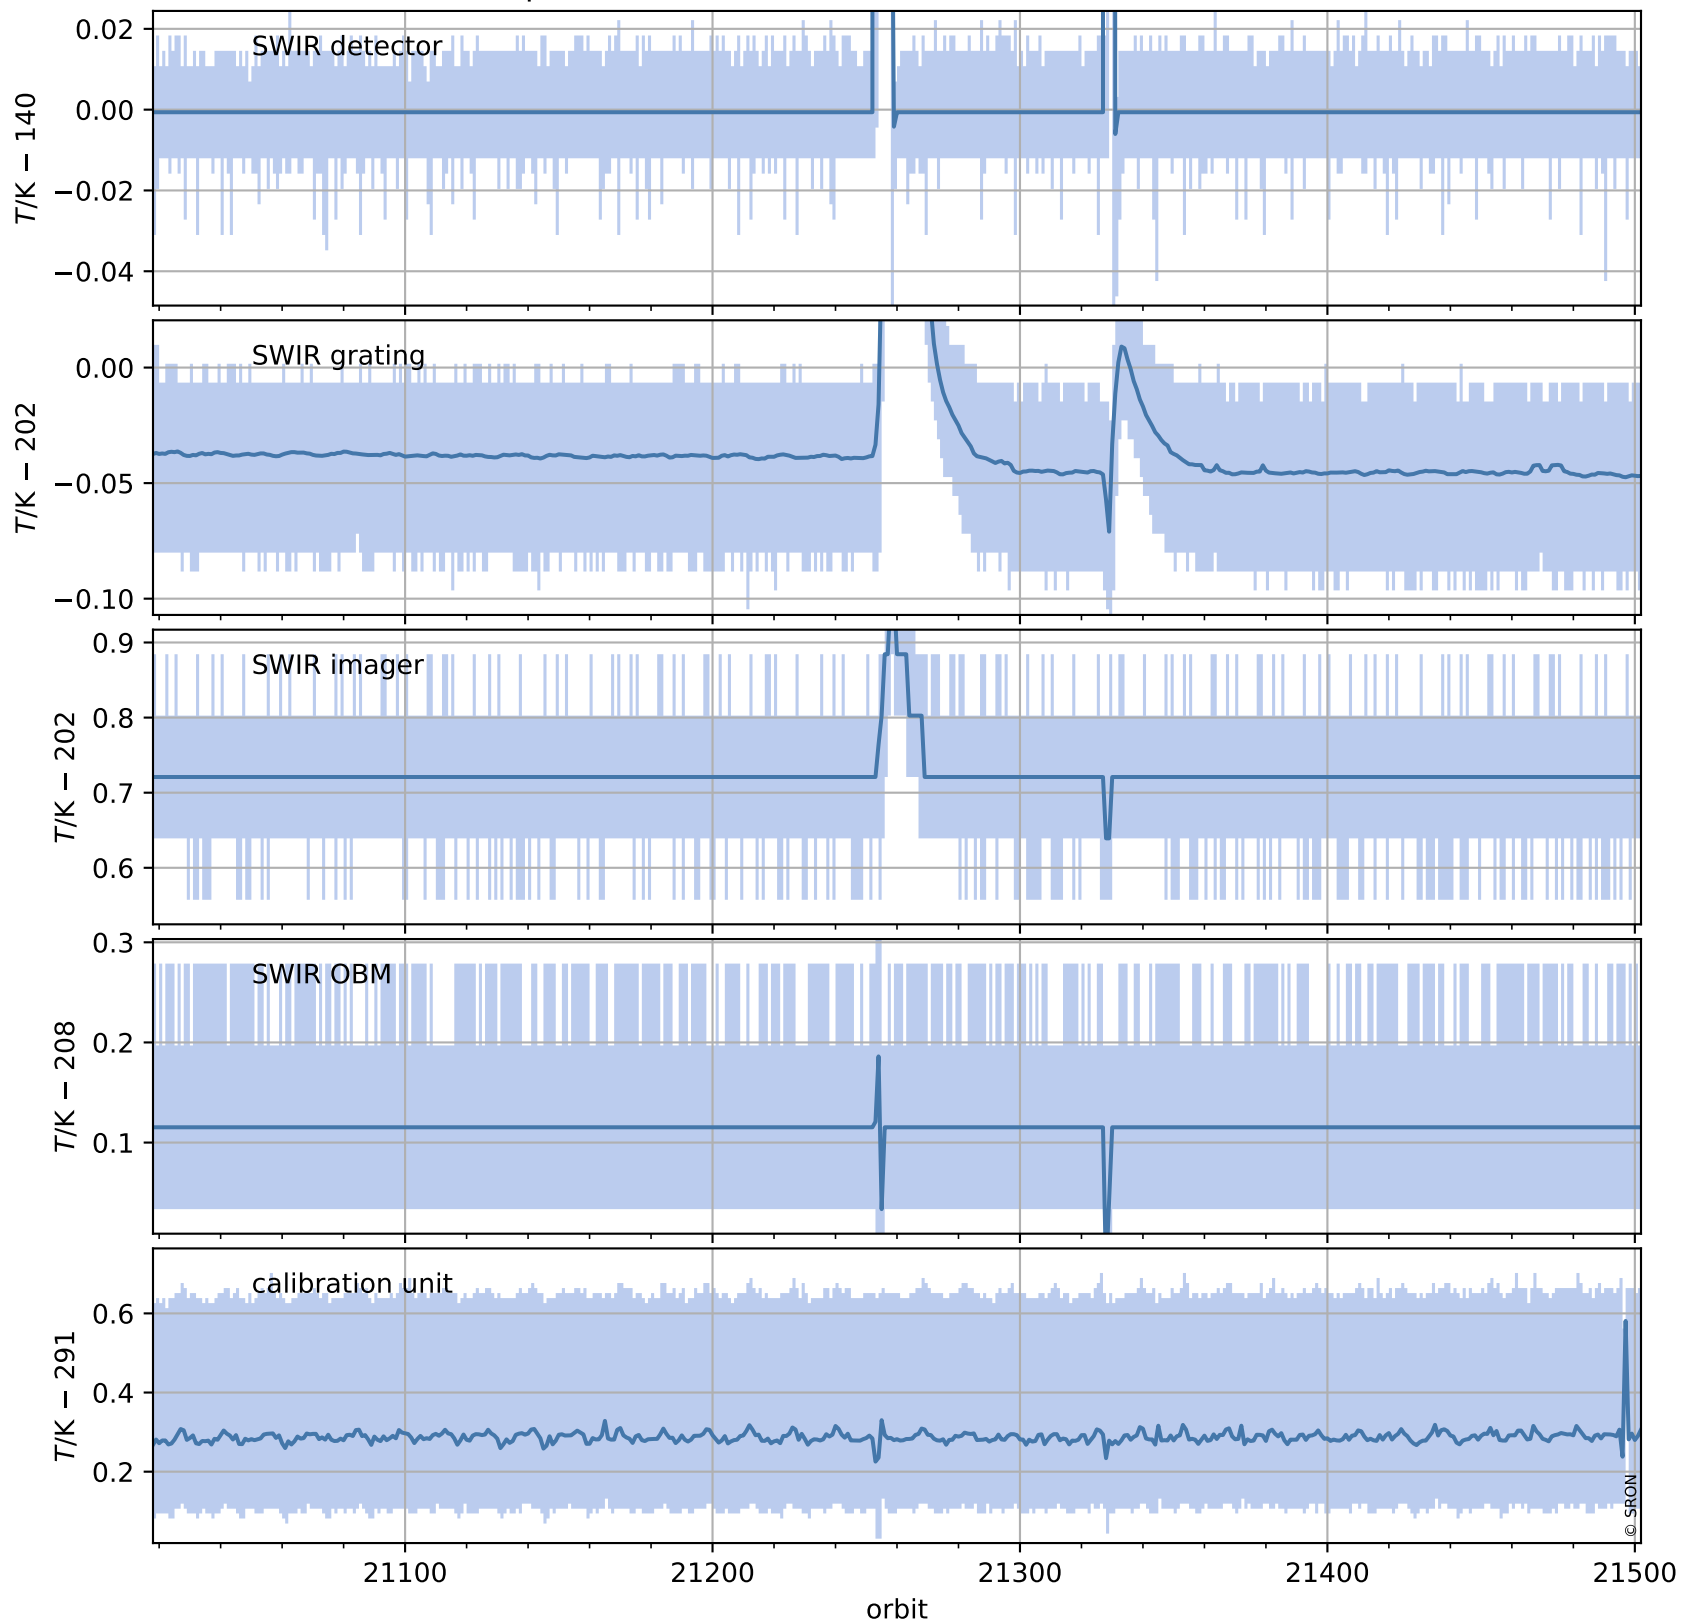

Tropomi SWIR housekeeping data

orbits : [21489, 21502]
coverage : 2021-12-06 / 2021-12-07
created : 2023-08-21T09:20:47

Temperature of sensors relevant for SWIR (one day)

Tropomi SWIR housekeeping data

orbits : [21018, 21502]
coverage : 2021-11-02 / 2021-12-07
created : 2023-08-21T09:20:47

Temperature of sensors relevant for SWIR (last month)

Tropomi SWIR housekeeping data

orbits : [21489, 21502]
coverage : 2021-12-06 / 2021-12-07
created : 2023-08-21T09:20:48

Current and duty cycle of 3 heaters relevant for SWIR (one day)

Tropomi SWIR housekeeping data

orbits : [21018, 21502]
coverage : 2021-11-02 / 2021-12-07
created : 2023-08-21T09:20:48

Current and duty cycle of 3 heaters relevant for SWIR (last month)

Tropomi SWIR housekeeping data

orbits : [21489, 21502]
coverage : 2021-12-06 / 2021-12-07
created : 2023-08-21T09:20:48

Temperature of sensors at the SWIR front-end electronics (one day)

Tropomi SWIR housekeeping data

orbits : [21018, 21502]
coverage : 2021-11-02 / 2021-12-07
created : 2023-08-21T09:20:49