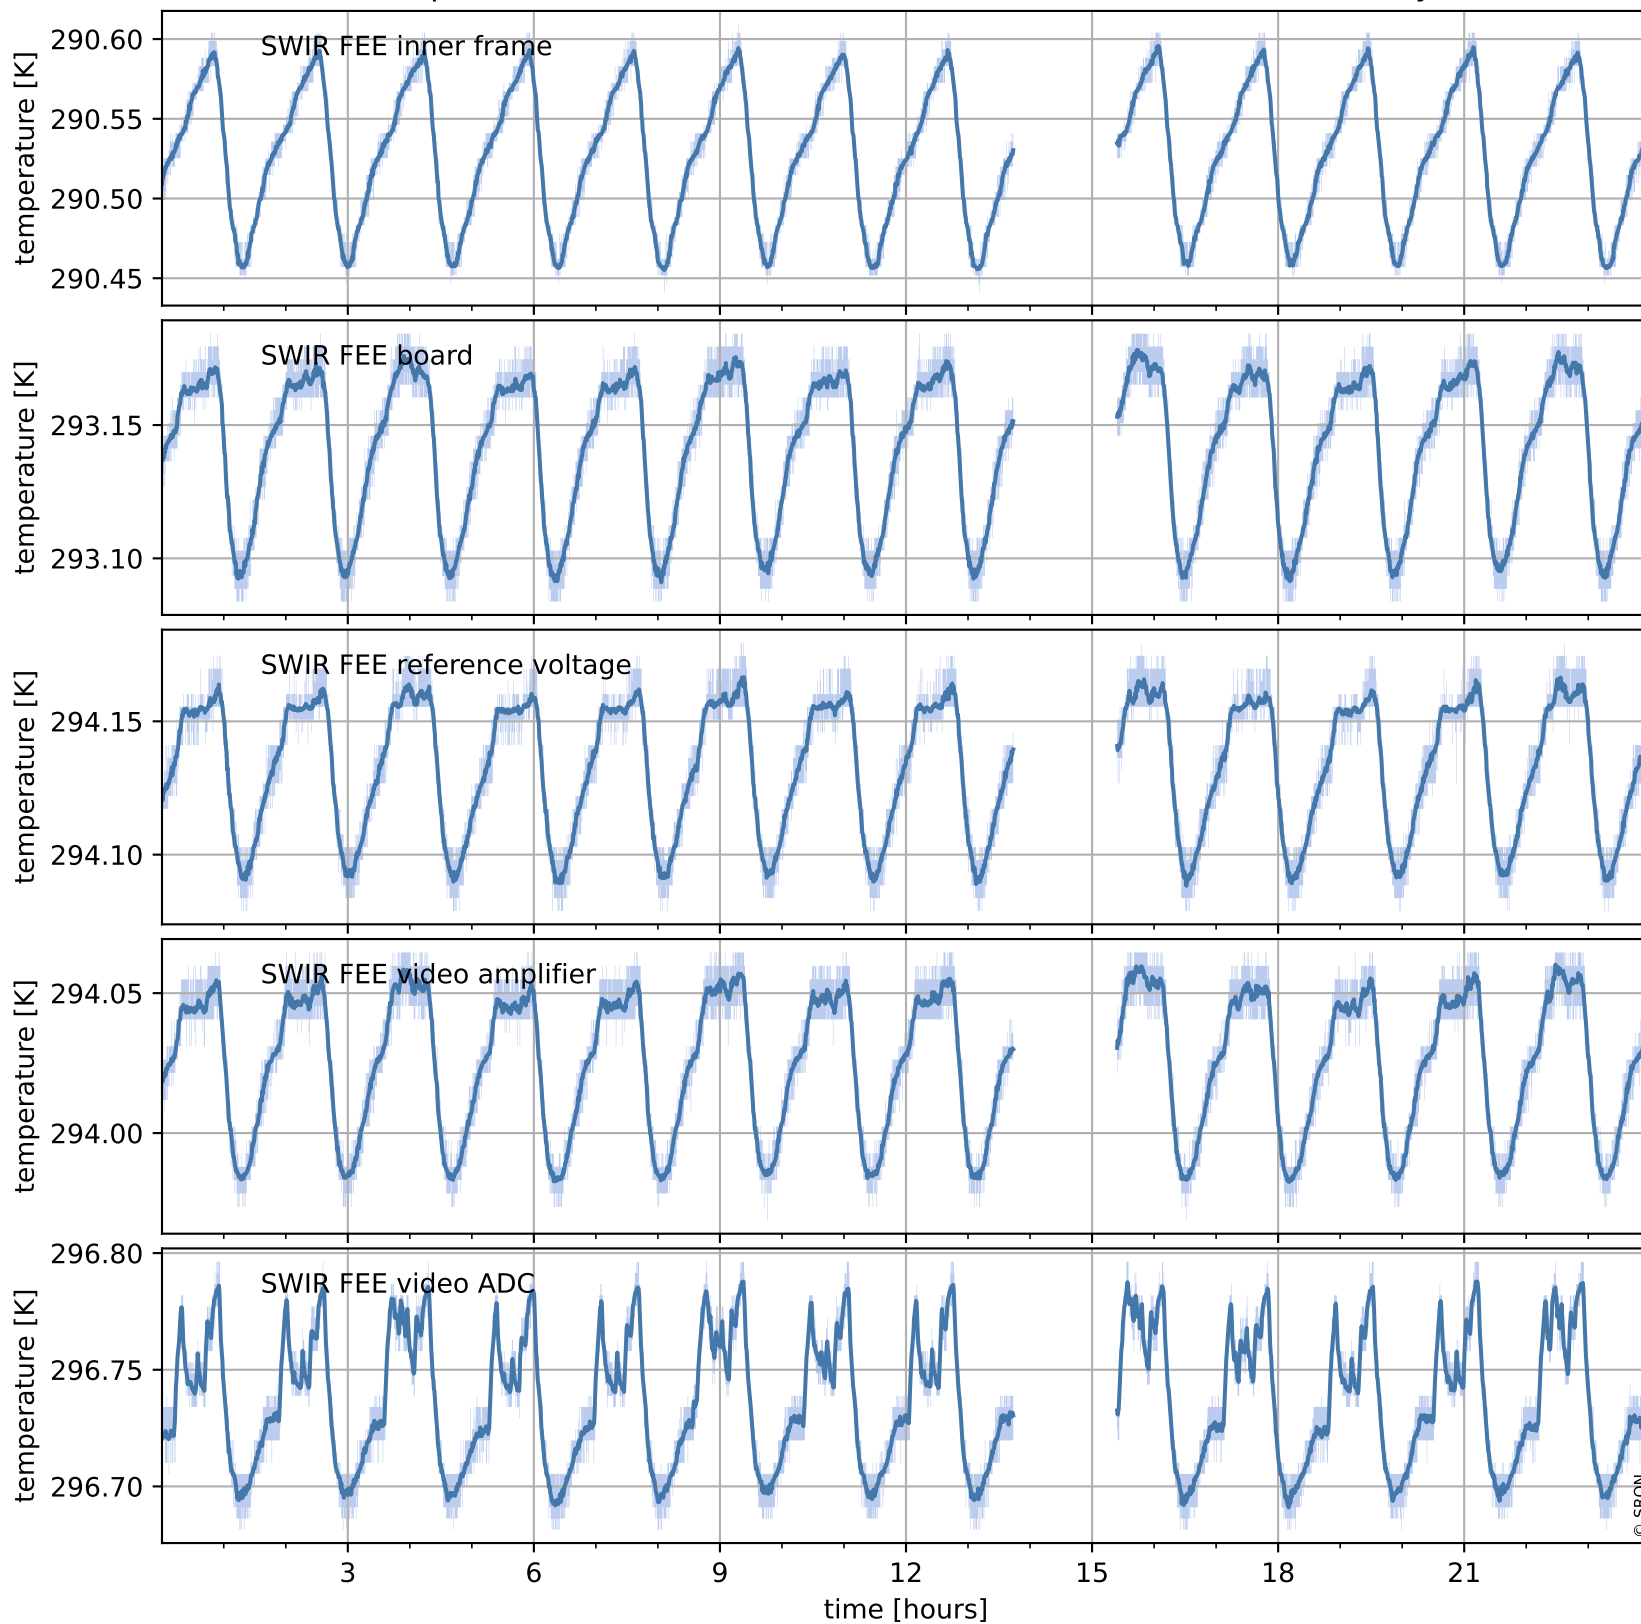

Tropomi SWIR housekeeping data

orbits : [21489, 21502]
coverage : 2021-12-06 / 2021-12-07
created : 2023-08-21T09:20:47

Temperature of sensors relevant for SWIR (one day)

Tropomi SWIR housekeeping data

orbits : [21018, 21502]
coverage : 2021-11-02 / 2021-12-07
created : 2023-08-21T09:20:47

Temperature of sensors relevant for SWIR (last month)

Tropomi SWIR housekeeping data

orbits : [21489, 21502]
coverage : 2021-12-06 / 2021-12-07
created : 2023-08-21T09:20:48

Current and duty cycle of 3 heaters relevant for SWIR (one day)

Tropomi SWIR housekeeping data

orbits : [21018, 21502]
coverage : 2021-11-02 / 2021-12-07
created : 2023-08-21T09:20:48

Current and duty cycle of 3 heaters relevant for SWIR (last month)

Tropomi SWIR housekeeping data

orbits : [21489, 21502]
coverage : 2021-12-06 / 2021-12-07
created : 2023-08-21T09:20:48

Temperature of sensors at the SWIR front-end electronics (one day)

Tropomi SWIR housekeeping data

orbits : [21018, 21502]
coverage : 2021-11-02 / 2021-12-07
created : 2023-08-21T09:20:49