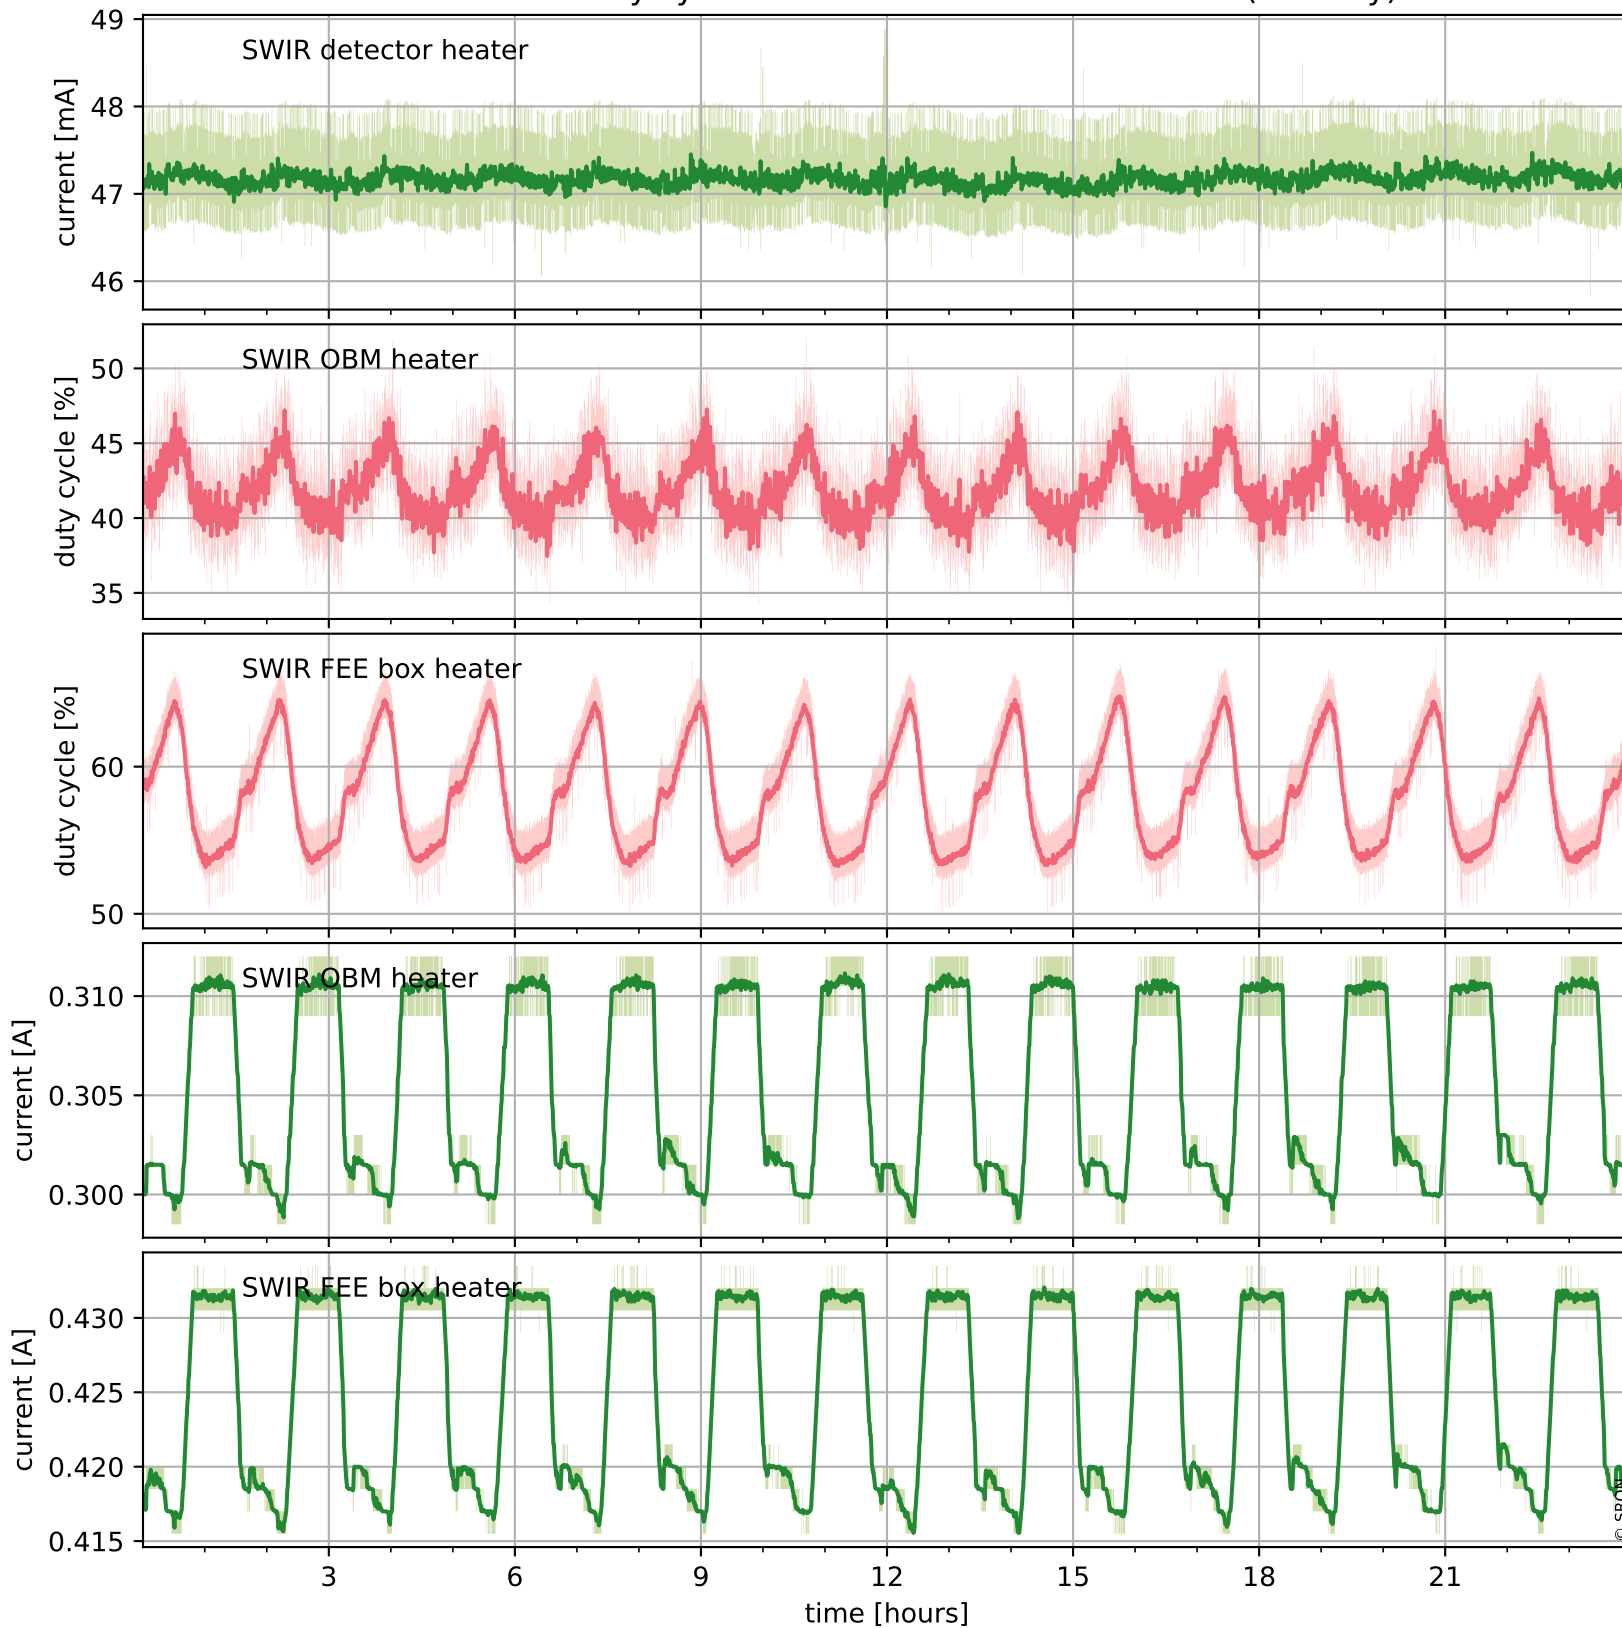

Tropomi SWIR housekeeping data

orbits : [21503, 21517]
coverage : 2021-12-07 / 2021-12-08
created : 2023-08-21T09:20:49

Temperature of sensors relevant for SWIR (one day)

Tropomi SWIR housekeeping data

orbits : [21033, 21517]
coverage : 2021-11-03 / 2021-12-08
created : 2023-08-21T09:20:50

Temperature of sensors relevant for SWIR (last month)

Tropomi SWIR housekeeping data

orbits : [21503, 21517]
coverage : 2021-12-07 / 2021-12-08
created : 2023-08-21T09:20:50

Current and duty cycle of 3 heaters relevant for SWIR (one day)

Tropomi SWIR housekeeping data

orbits : [21033, 21517]
coverage : 2021-11-03 / 2021-12-08
created : 2023-08-21T09:20:50

Current and duty cycle of 3 heaters relevant for SWIR (last month)

Tropomi SWIR housekeeping data