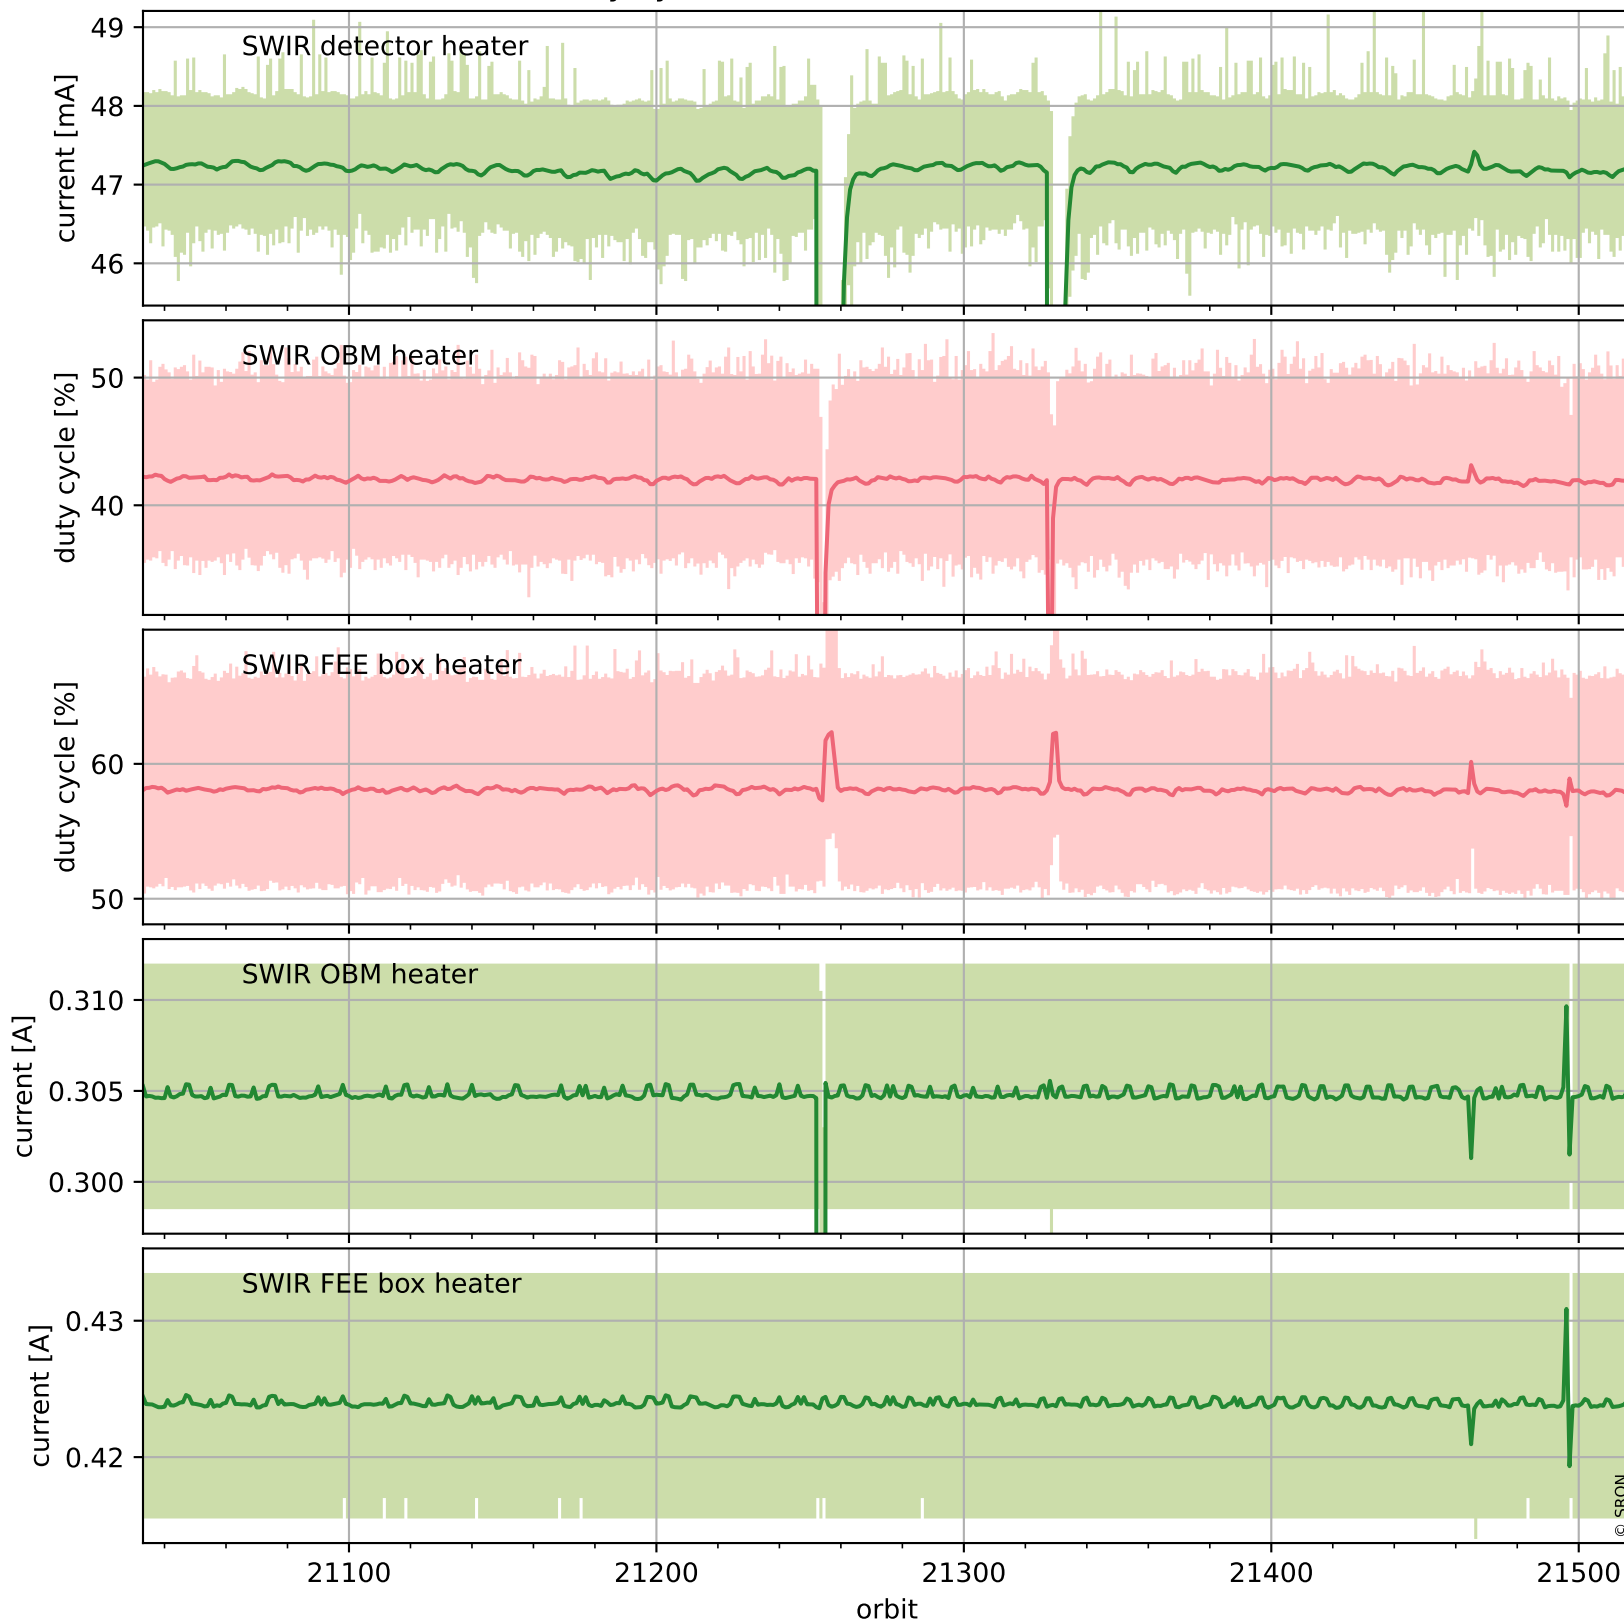

Tropomi SWIR housekeeping data

orbits : [21503, 21517]
coverage : 2021-12-07 / 2021-12-08
created : 2023-08-21T09:20:49

Temperature of sensors relevant for SWIR (one day)

Tropomi SWIR housekeeping data

orbits : [21033, 21517]
coverage : 2021-11-03 / 2021-12-08
created : 2023-08-21T09:20:50

Temperature of sensors relevant for SWIR (last month)

Tropomi SWIR housekeeping data

orbits : [21503, 21517]
coverage : 2021-12-07 / 2021-12-08
created : 2023-08-21T09:20:50

Current and duty cycle of 3 heaters relevant for SWIR (one day)

Tropomi SWIR housekeeping data

orbits : [21033, 21517]
coverage : 2021-11-03 / 2021-12-08
created : 2023-08-21T09:20:50

Current and duty cycle of 3 heaters relevant for SWIR (last month)

Tropomi SWIR housekeeping data

orbits : [21503, 21517]
coverage : 2021-12-07 / 2021-12-08
created : 2023-08-21T09:20:51

Temperature of sensors at the SWIR front-end electronics (one day)

Tropomi SWIR housekeeping data

orbits : [21033, 21517]
coverage : 2021-11-03 / 2021-12-08
created : 2023-08-21T09:20:51