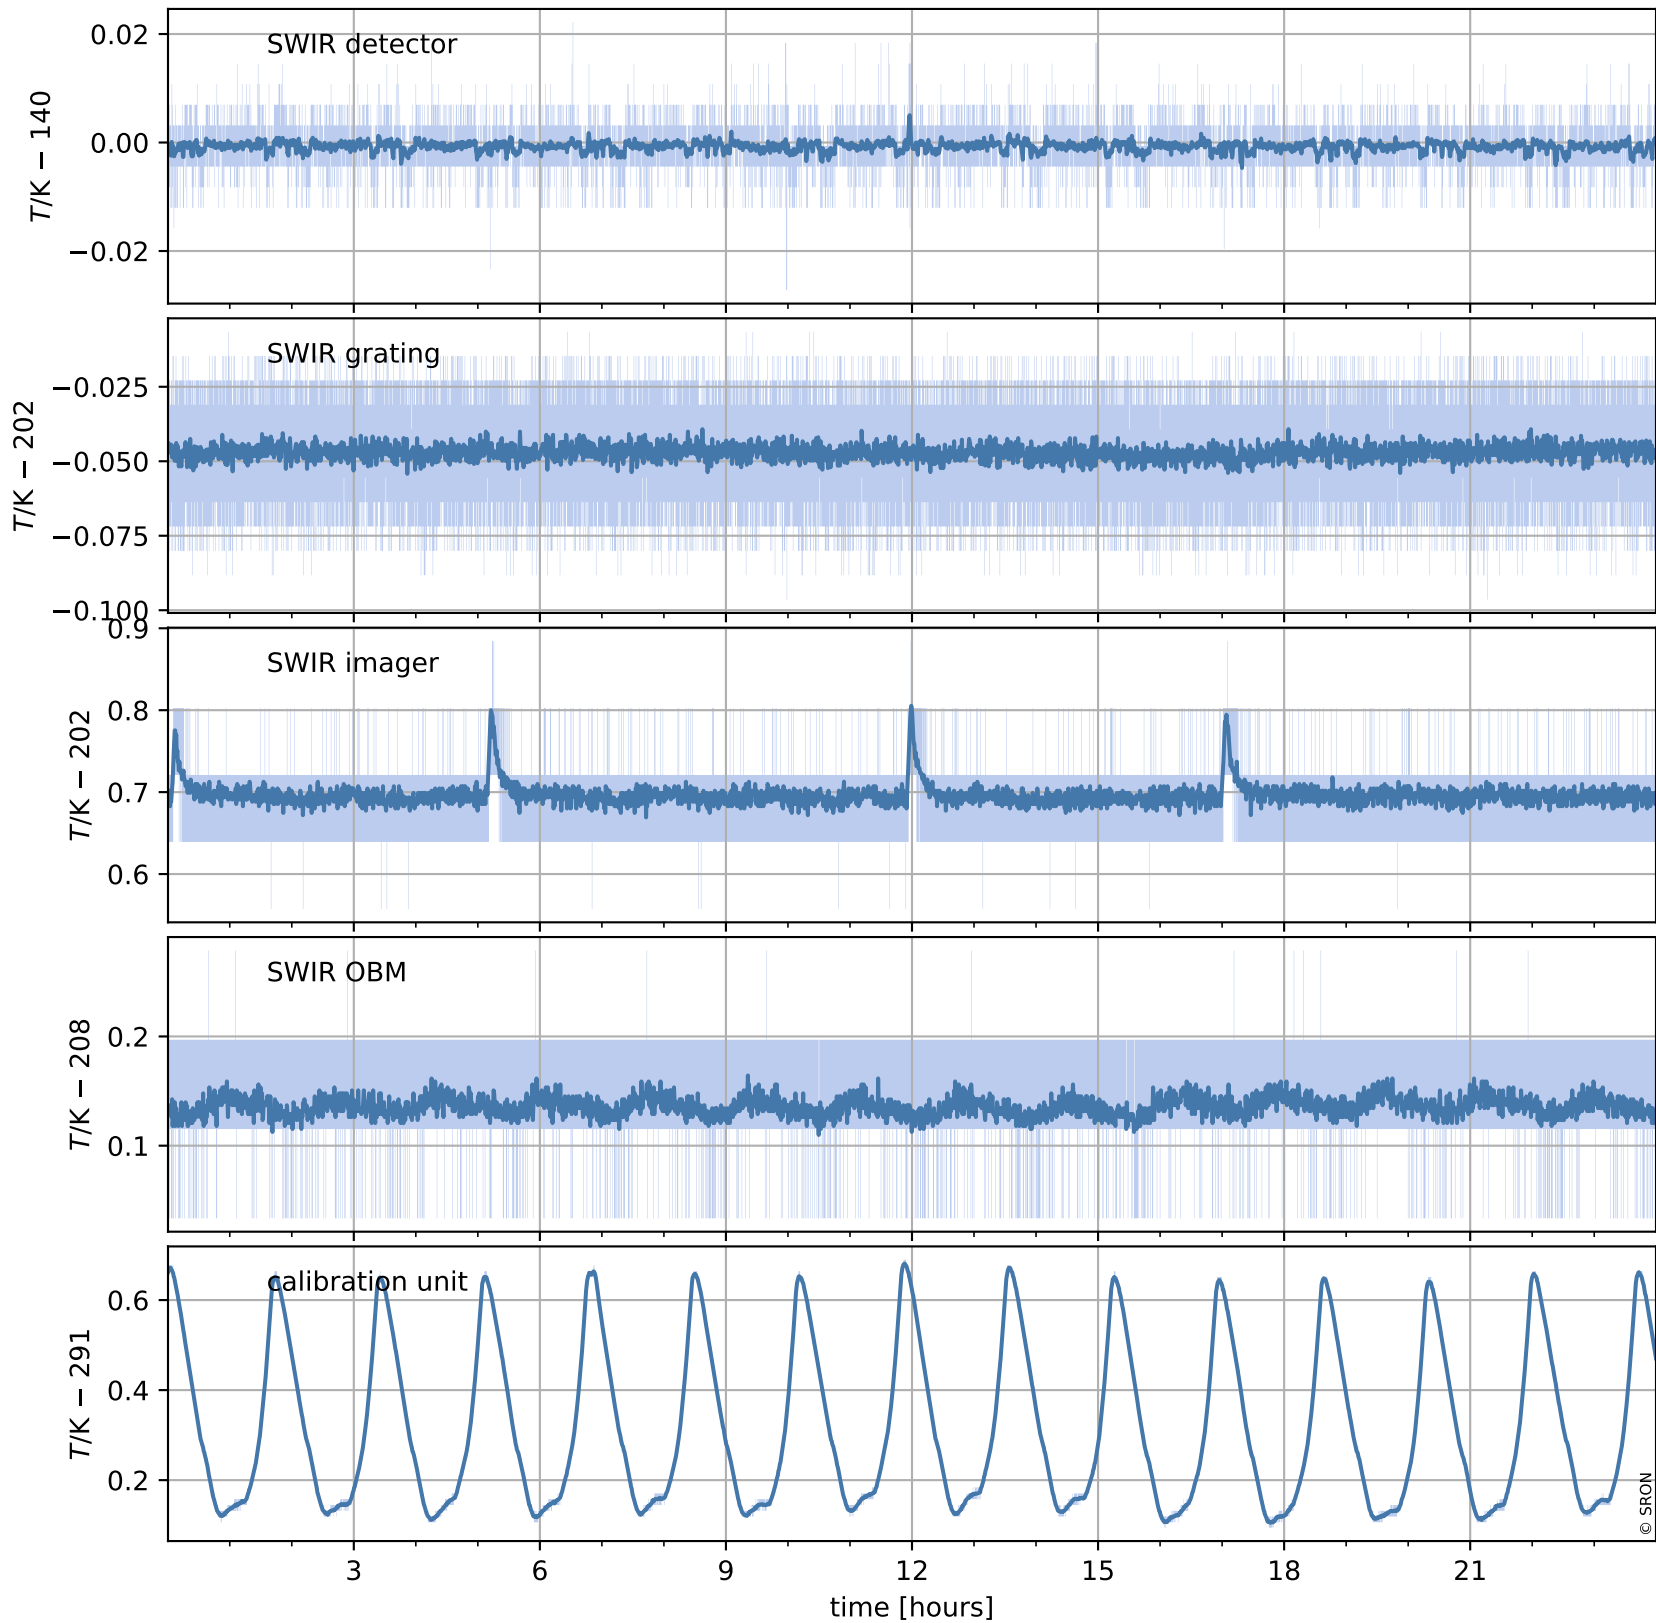

Tropomi SWIR housekeeping data

orbits : [21503, 21517]
coverage : 2021-12-07 / 2021-12-08
created : 2023-08-21T09:20:49

Temperature of sensors relevant for SWIR (one day)

Tropomi SWIR housekeeping data

orbits : [21033, 21517]
coverage : 2021-11-03 / 2021-12-08
created : 2023-08-21T09:20:50

Temperature of sensors relevant for SWIR (last month)

Tropomi SWIR housekeeping data

orbits : [21503, 21517]
coverage : 2021-12-07 / 2021-12-08
created : 2023-08-21T09:20:50

Current and duty cycle of 3 heaters relevant for SWIR (one day)

Tropomi SWIR housekeeping data

orbits : [21033, 21517]
coverage : 2021-11-03 / 2021-12-08
created : 2023-08-21T09:20:50

Current and duty cycle of 3 heaters relevant for SWIR (last month)

Tropomi SWIR housekeeping data