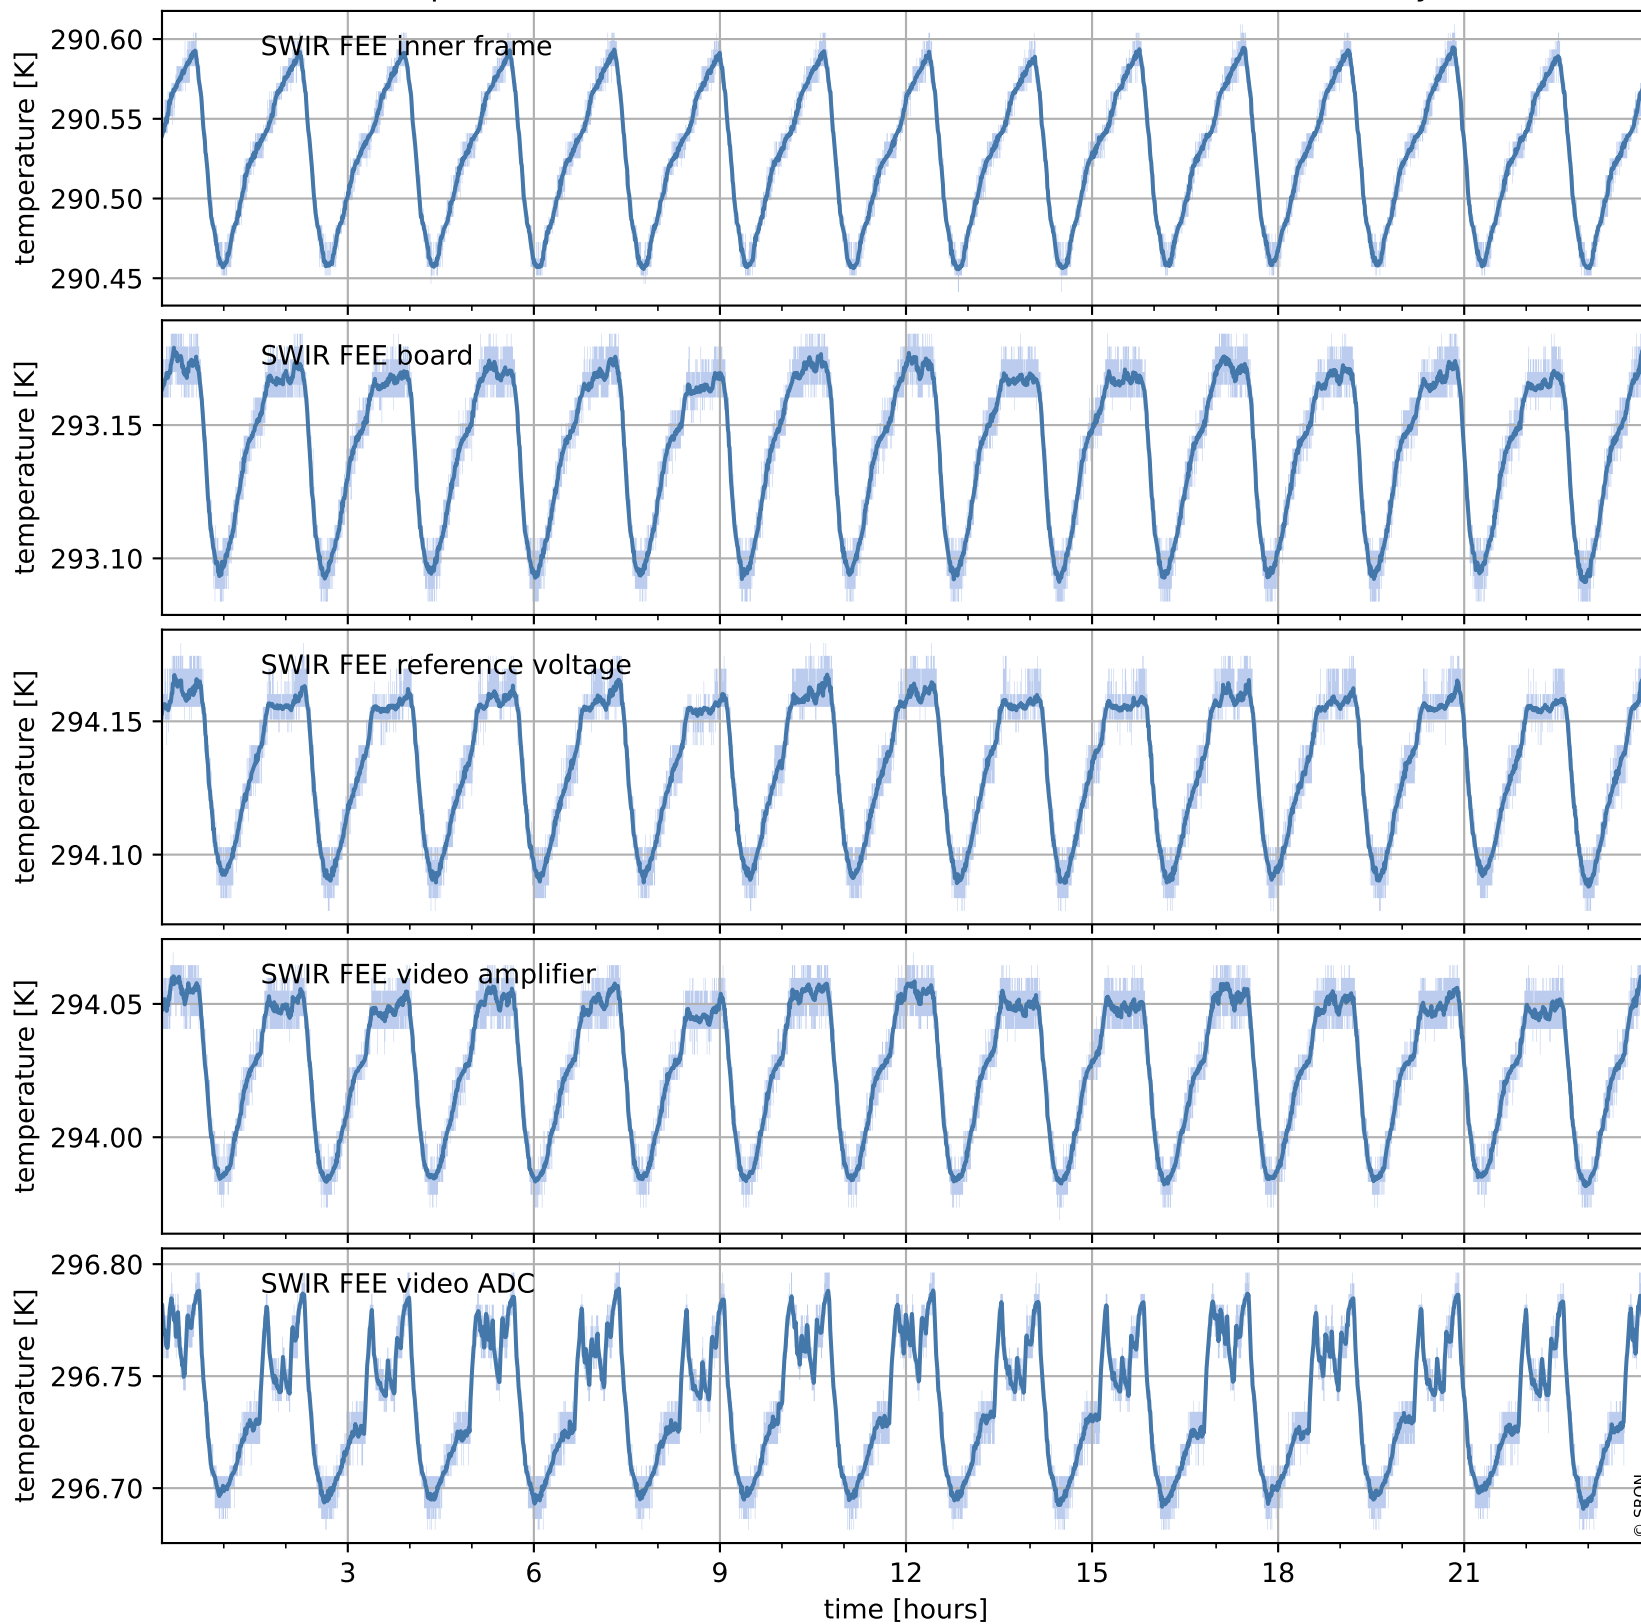

Tropomi SWIR housekeeping data

orbits : [21503, 21517]
coverage : 2021-12-07 / 2021-12-08
created : 2023-08-21T09:20:49

Temperature of sensors relevant for SWIR (one day)

Tropomi SWIR housekeeping data

orbits : [21033, 21517]
coverage : 2021-11-03 / 2021-12-08
created : 2023-08-21T09:20:50

Temperature of sensors relevant for SWIR (last month)

Tropomi SWIR housekeeping data

orbits : [21503, 21517]
coverage : 2021-12-07 / 2021-12-08
created : 2023-08-21T09:20:50

Current and duty cycle of 3 heaters relevant for SWIR (one day)

Tropomi SWIR housekeeping data

orbits : [21033, 21517]
coverage : 2021-11-03 / 2021-12-08
created : 2023-08-21T09:20:50

Current and duty cycle of 3 heaters relevant for SWIR (last month)

Tropomi SWIR housekeeping data

orbits : [21503, 21517]
coverage : 2021-12-07 / 2021-12-08
created : 2023-08-21T09:20:51

Temperature of sensors at the SWIR front-end electronics (one day)

Tropomi SWIR housekeeping data

orbits : [21033, 21517]
coverage : 2021-11-03 / 2021-12-08
created : 2023-08-21T09:20:51