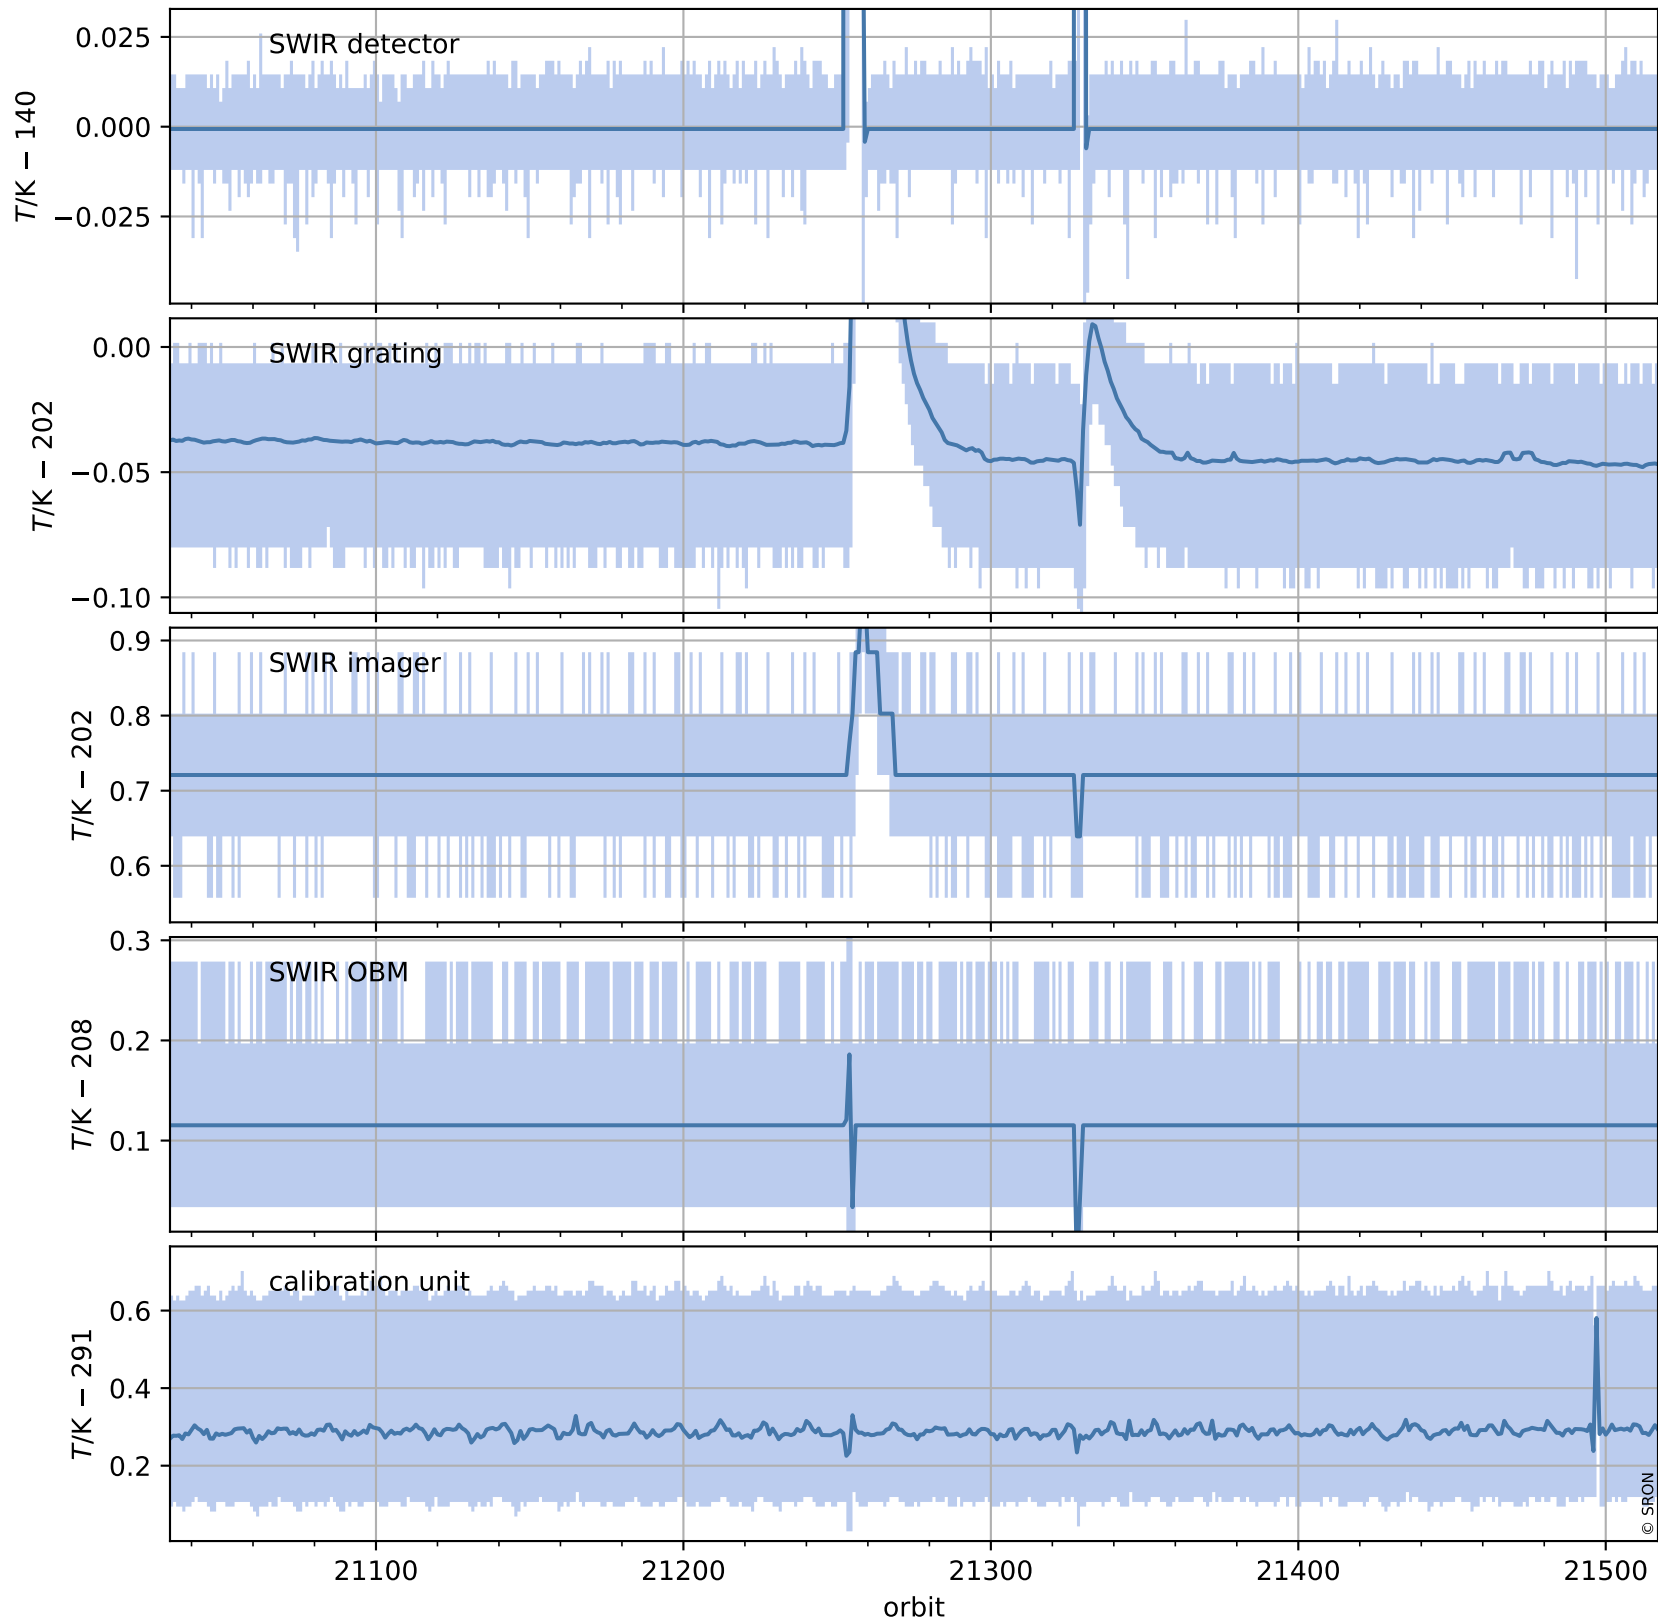

Tropomi SWIR housekeeping data

orbits : [21503, 21517]
coverage : 2021-12-07 / 2021-12-08
created : 2023-08-21T09:20:49

Temperature of sensors relevant for SWIR (one day)

Tropomi SWIR housekeeping data

orbits : [21033, 21517]
coverage : 2021-11-03 / 2021-12-08
created : 2023-08-21T09:20:50

Temperature of sensors relevant for SWIR (last month)

Tropomi SWIR housekeeping data

orbits : [21503, 21517]
coverage : 2021-12-07 / 2021-12-08
created : 2023-08-21T09:20:50

Current and duty cycle of 3 heaters relevant for SWIR (one day)

Tropomi SWIR housekeeping data

orbits : [21033, 21517]
coverage : 2021-11-03 / 2021-12-08
created : 2023-08-21T09:20:50

Current and duty cycle of 3 heaters relevant for SWIR (last month)

Tropomi SWIR housekeeping data

orbits : [21503, 21517]
coverage : 2021-12-07 / 2021-12-08
created : 2023-08-21T09:20:51

Temperature of sensors at the SWIR front-end electronics (one day)

Tropomi SWIR housekeeping data

orbits : [21033, 21517]
coverage : 2021-11-03 / 2021-12-08
created : 2023-08-21T09:20:51