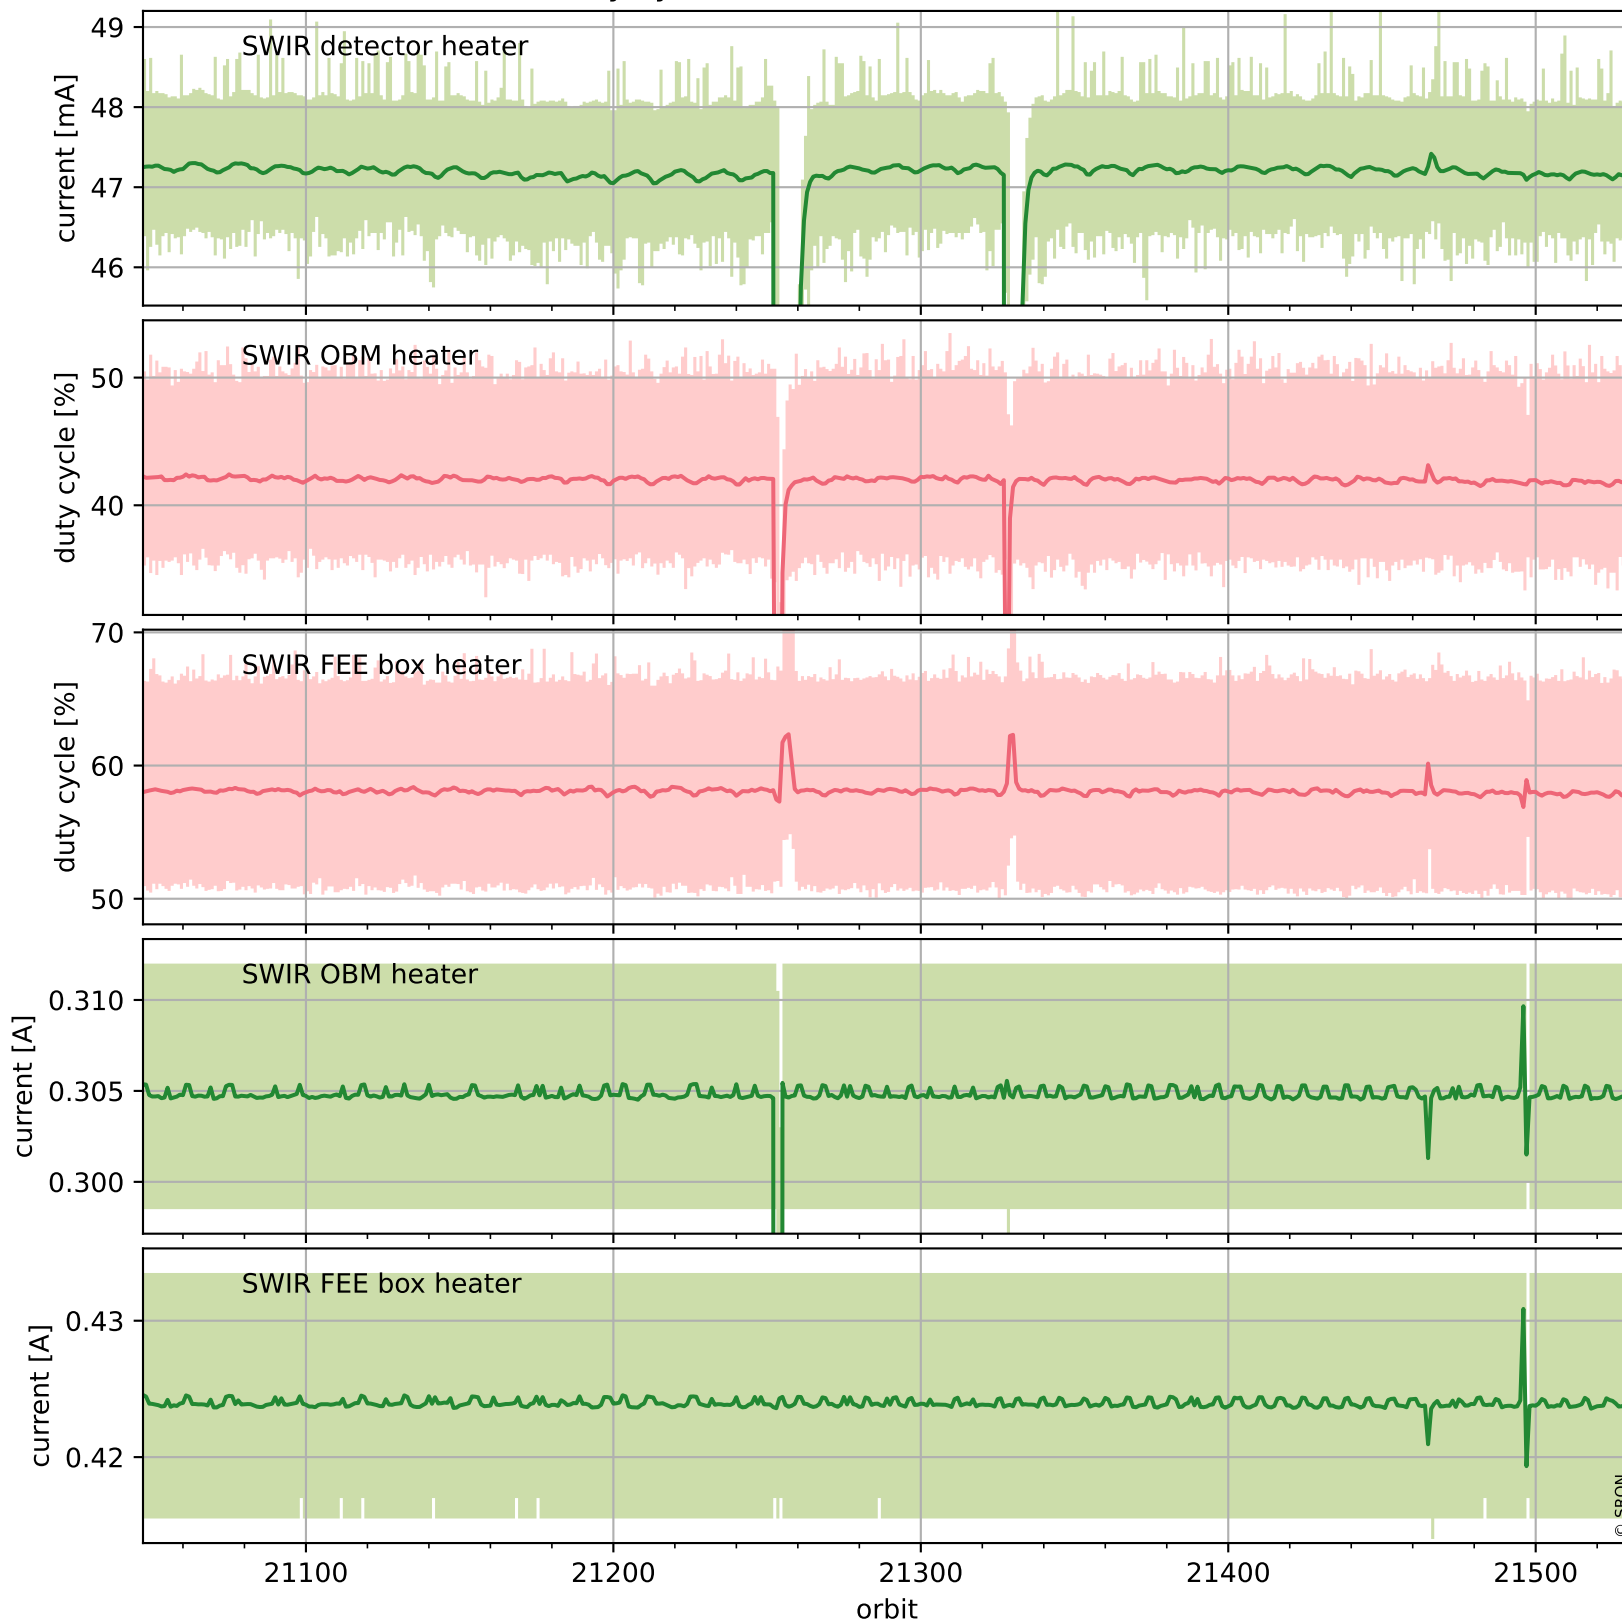

Tropomi SWIR housekeeping data

orbits : [21518, 21531]
coverage : 2021-12-08 / 2021-12-09
created : 2023-08-21T09:20:52

Temperature of sensors relevant for SWIR (one day)

Tropomi SWIR housekeeping data

orbits : [21047, 21531]
coverage : 2021-11-04 / 2021-12-09
created : 2023-08-21T09:20:52

Temperature of sensors relevant for SWIR (last month)

Tropomi SWIR housekeeping data

orbits : [21518, 21531]
coverage : 2021-12-08 / 2021-12-09
created : 2023-08-21T09:20:52

Current and duty cycle of 3 heaters relevant for SWIR (one day)

Tropomi SWIR housekeeping data

orbits : [21047, 21531]
coverage : 2021-11-04 / 2021-12-09
created : 2023-08-21T09:20:53

Current and duty cycle of 3 heaters relevant for SWIR (last month)

Tropomi SWIR housekeeping data

orbits : [21518, 21531]
coverage : 2021-12-08 / 2021-12-09
created : 2023-08-21T09:20:53

Temperature of sensors at the SWIR front-end electronics (one day)

Tropomi SWIR housekeeping data

orbits : [21047, 21531]
coverage : 2021-11-04 / 2021-12-09
created : 2023-08-21T09:20:53