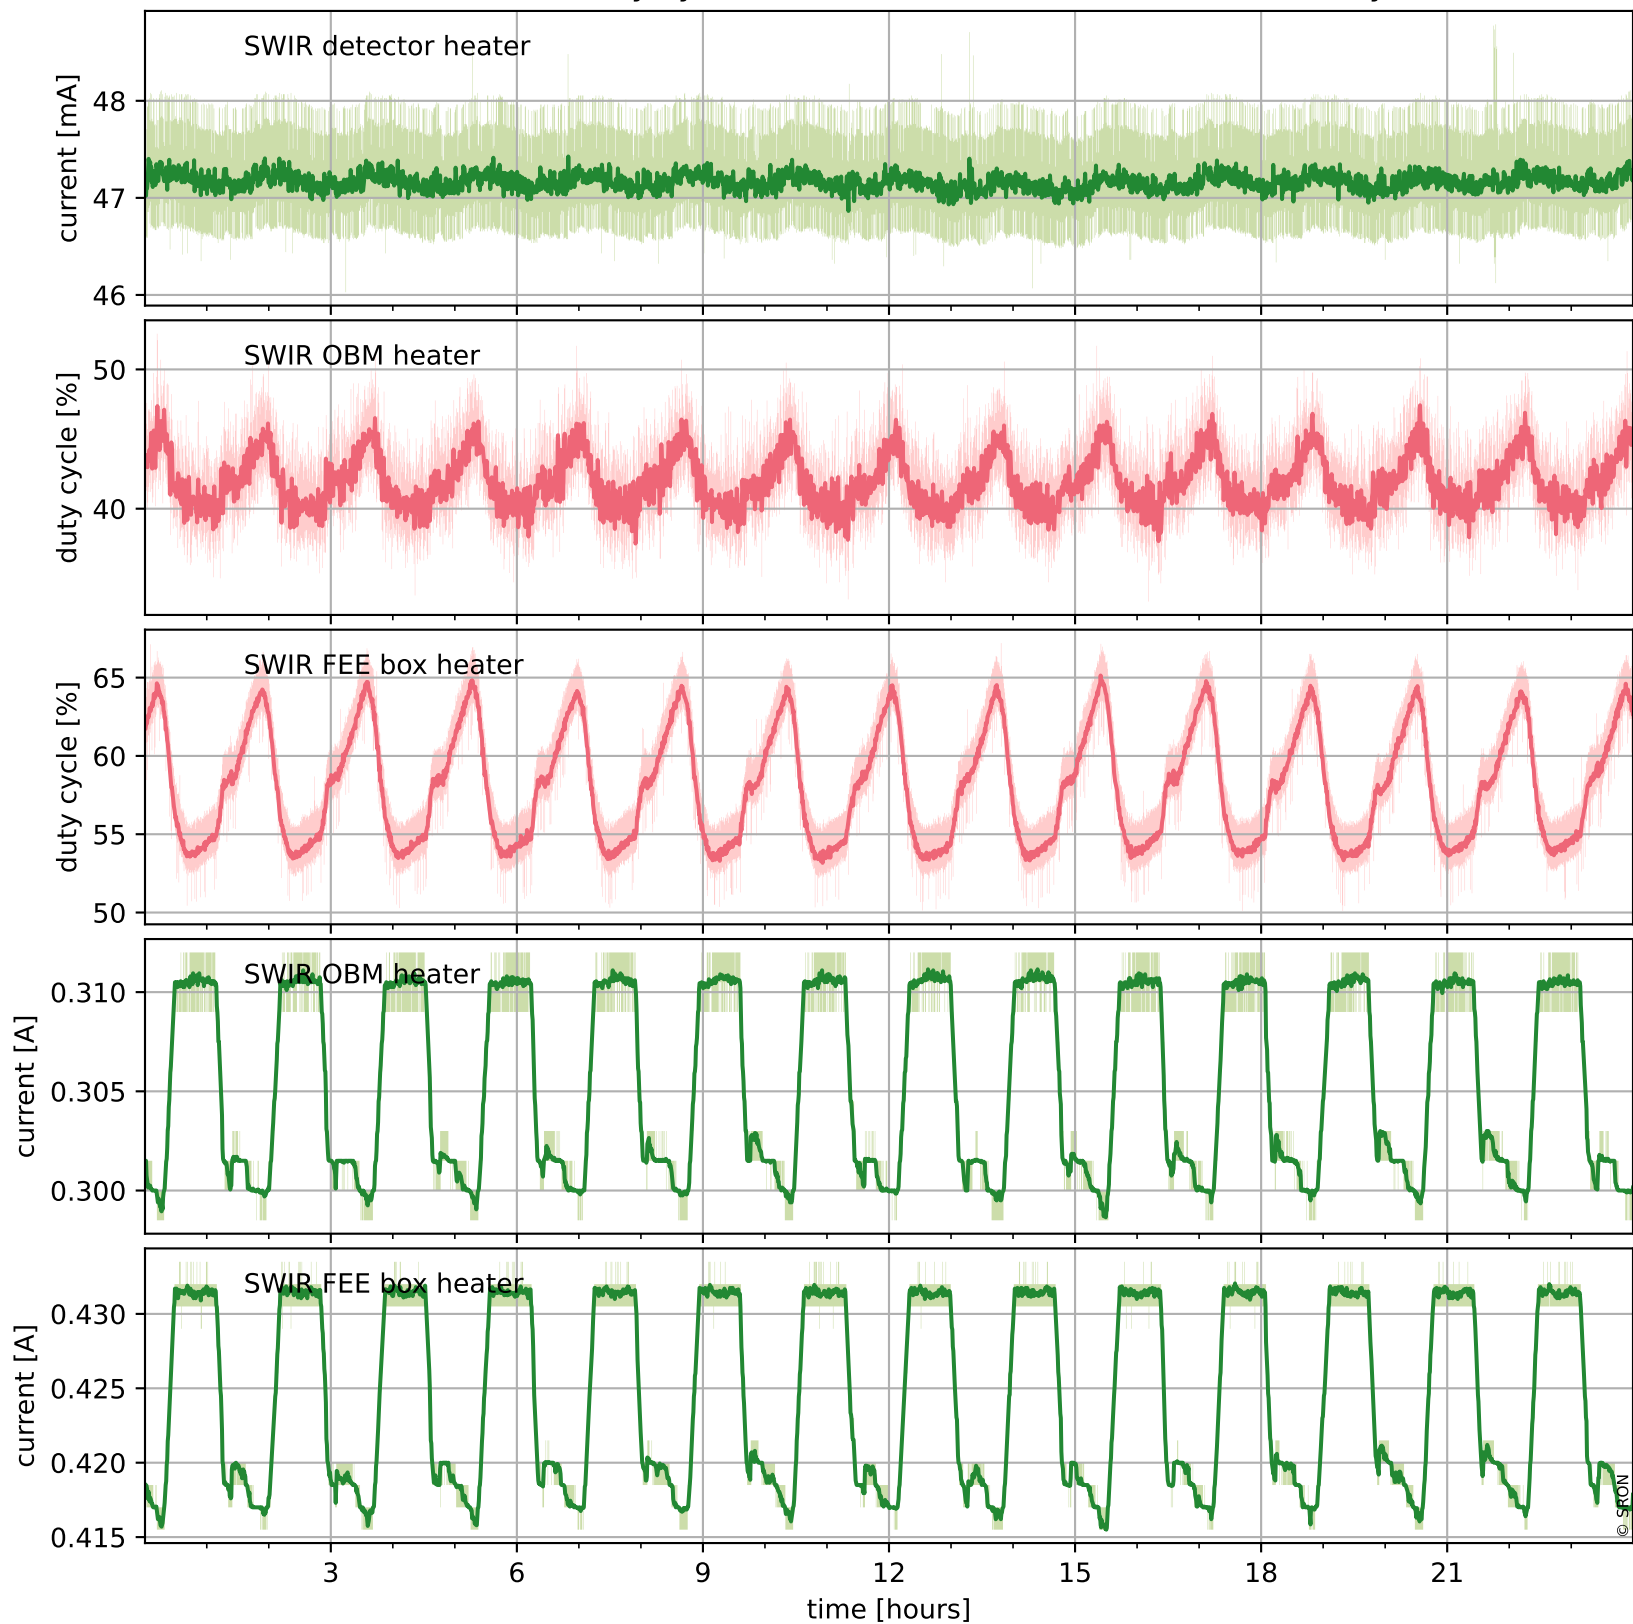

Tropomi SWIR housekeeping data

orbits : [21518, 21531]
coverage : 2021-12-08 / 2021-12-09
created : 2023-08-21T09:20:52

Temperature of sensors relevant for SWIR (one day)

Tropomi SWIR housekeeping data

orbits : [21047, 21531]
coverage : 2021-11-04 / 2021-12-09
created : 2023-08-21T09:20:52

Temperature of sensors relevant for SWIR (last month)

Tropomi SWIR housekeeping data

orbits : [21518, 21531]
coverage : 2021-12-08 / 2021-12-09
created : 2023-08-21T09:20:52

Current and duty cycle of 3 heaters relevant for SWIR (one day)

Tropomi SWIR housekeeping data

orbits : [21047, 21531]
coverage : 2021-11-04 / 2021-12-09
created : 2023-08-21T09:20:53

Current and duty cycle of 3 heaters relevant for SWIR (last month)

Tropomi SWIR housekeeping data

orbits : [21518, 21531]
coverage : 2021-12-08 / 2021-12-09
created : 2023-08-21T09:20:53

Temperature of sensors at the SWIR front-end electronics (one day)

Tropomi SWIR housekeeping data

orbits : [21047, 21531]
coverage : 2021-11-04 / 2021-12-09
created : 2023-08-21T09:20:53