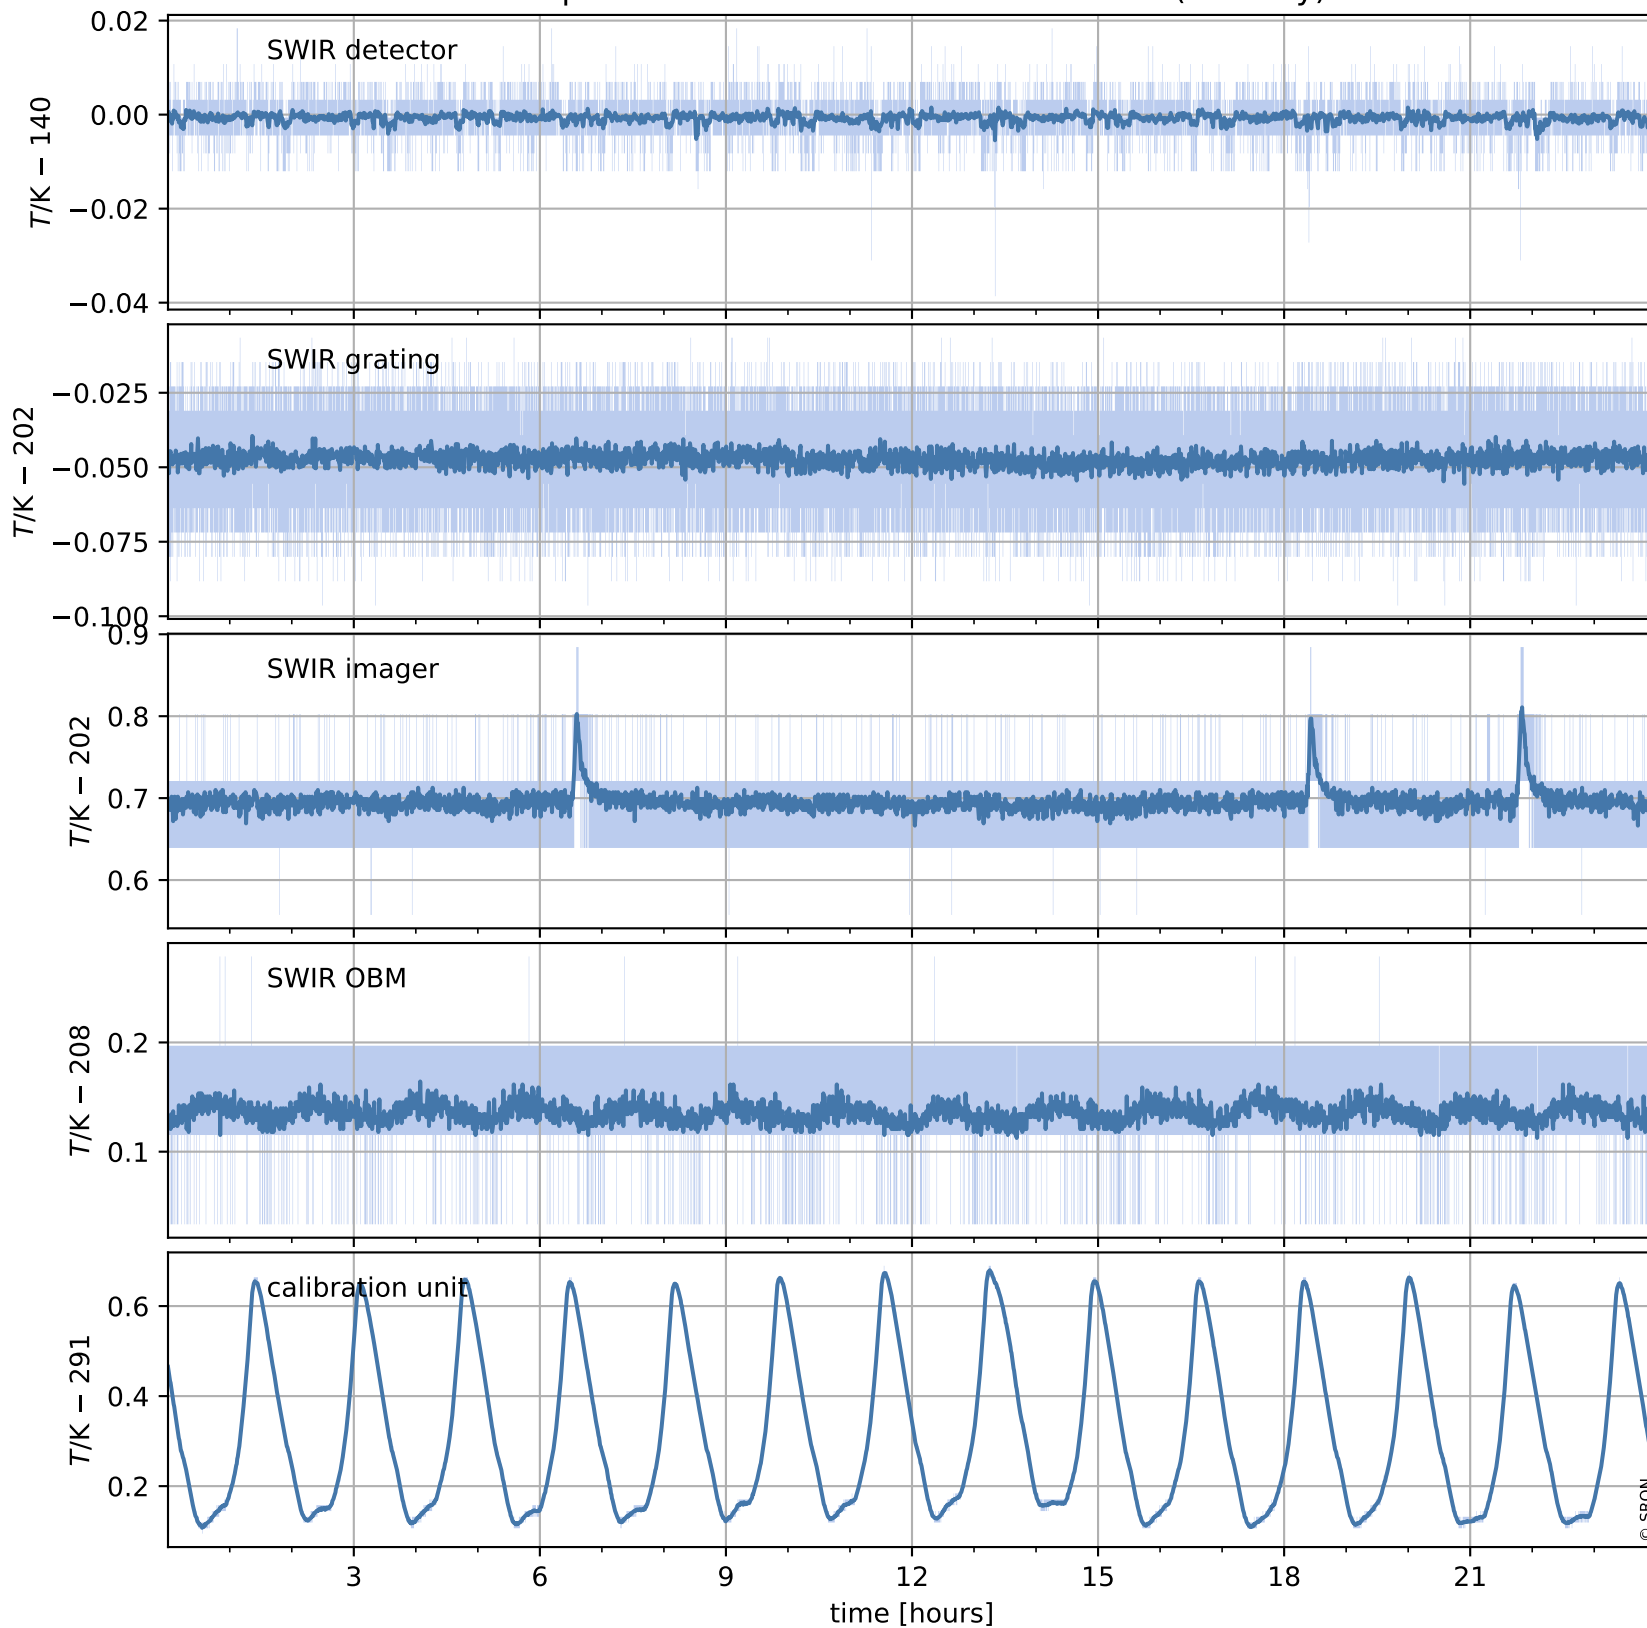

Tropomi SWIR housekeeping data

orbits : [21518, 21531]
coverage : 2021-12-08 / 2021-12-09
created : 2023-08-21T09:20:52

Temperature of sensors relevant for SWIR (one day)

Tropomi SWIR housekeeping data

orbits : [21047, 21531]
coverage : 2021-11-04 / 2021-12-09
created : 2023-08-21T09:20:52

Temperature of sensors relevant for SWIR (last month)

Tropomi SWIR housekeeping data

orbits : [21518, 21531]
coverage : 2021-12-08 / 2021-12-09
created : 2023-08-21T09:20:52

Current and duty cycle of 3 heaters relevant for SWIR (one day)

Tropomi SWIR housekeeping data

orbits : [21047, 21531]
coverage : 2021-11-04 / 2021-12-09
created : 2023-08-21T09:20:53

Current and duty cycle of 3 heaters relevant for SWIR (last month)

Tropomi SWIR housekeeping data