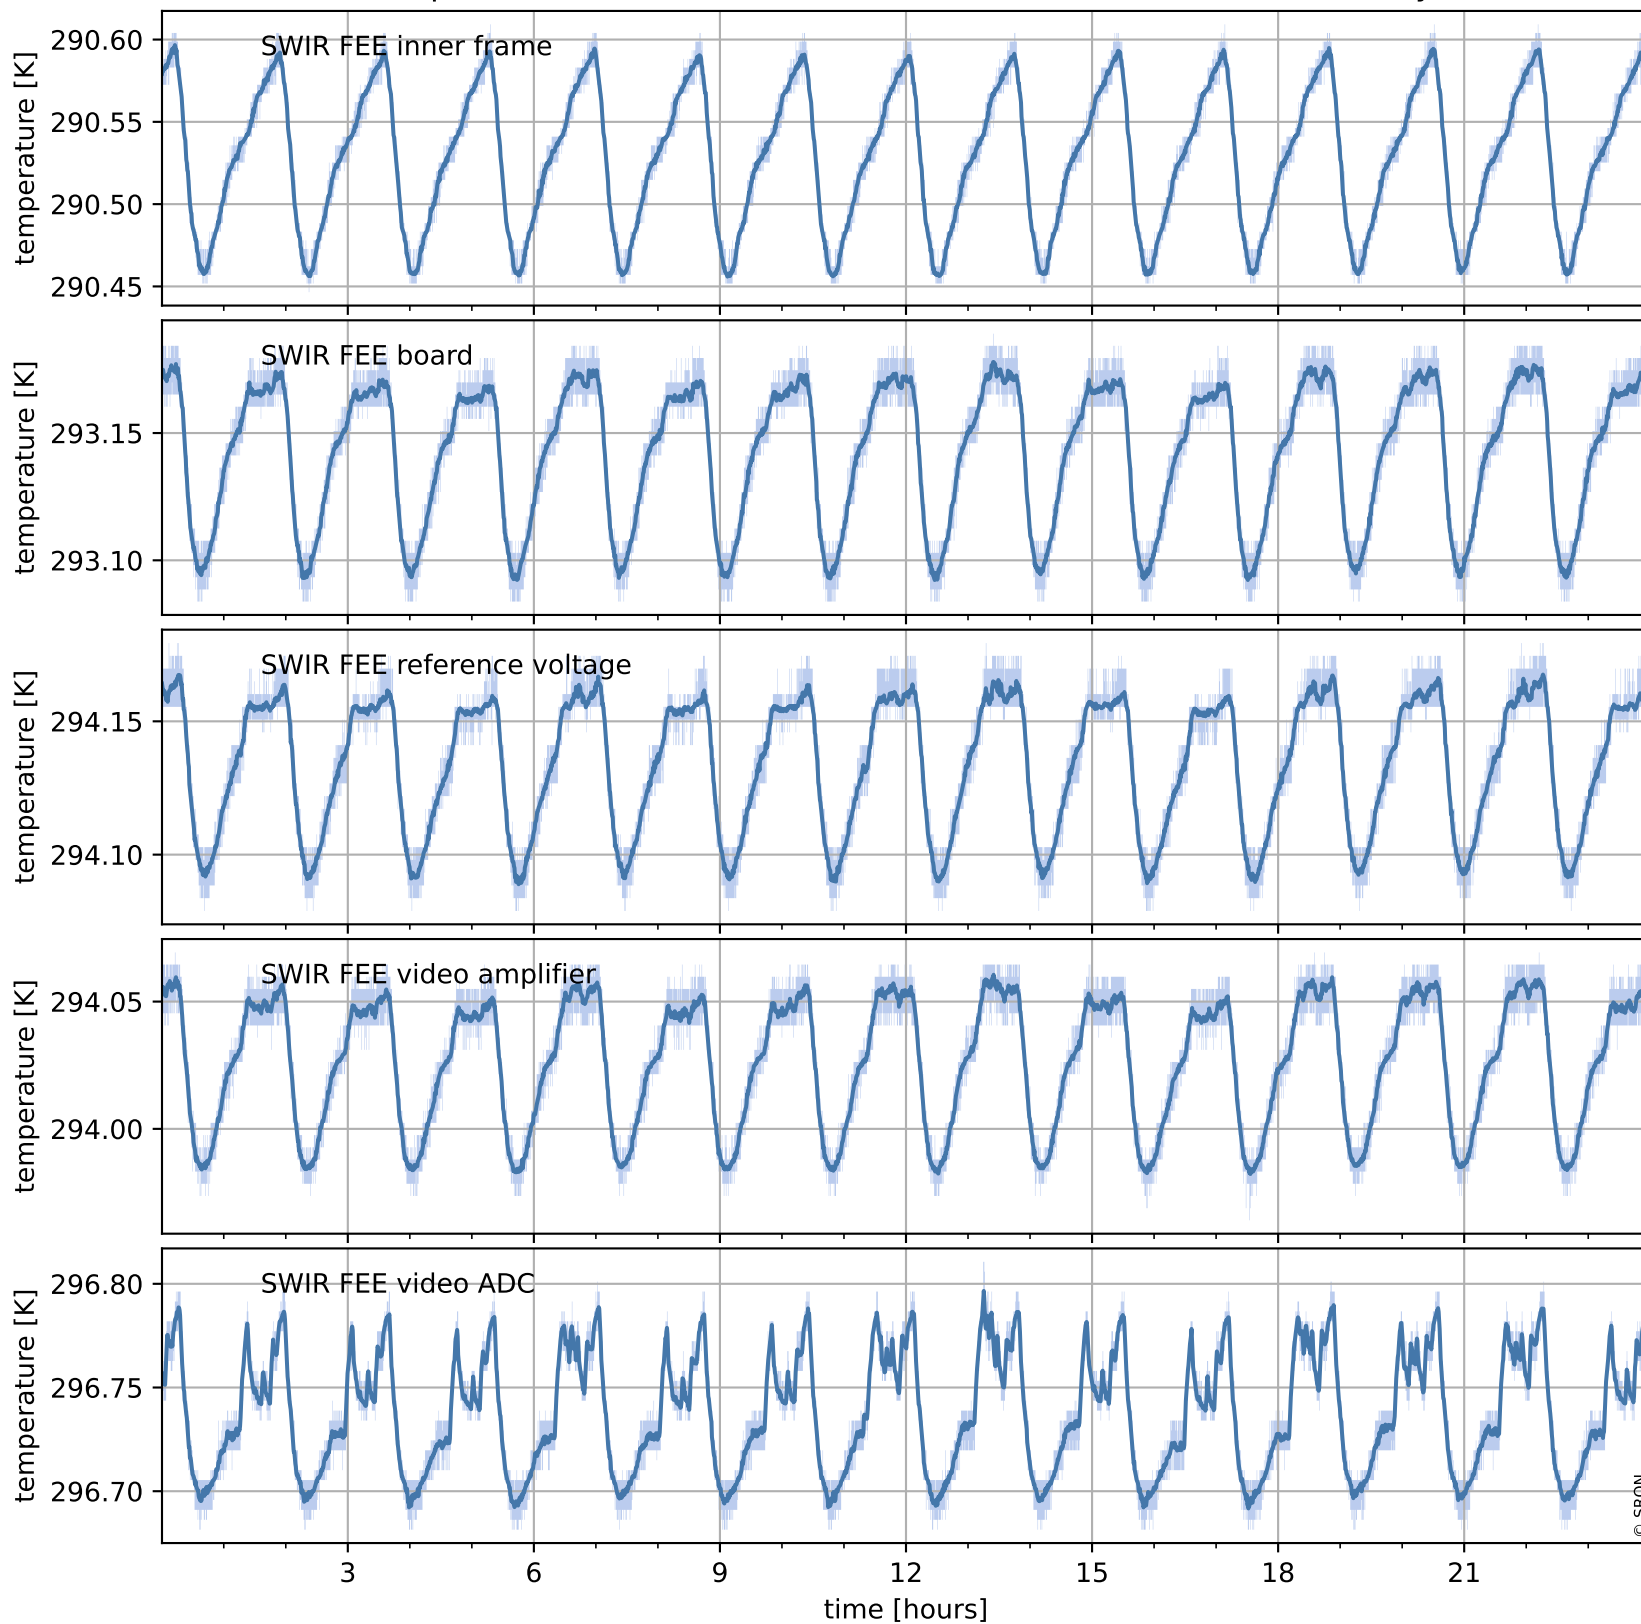

Tropomi SWIR housekeeping data

orbits : [21518, 21531]
coverage : 2021-12-08 / 2021-12-09
created : 2023-08-21T09:20:52

Temperature of sensors relevant for SWIR (one day)

Tropomi SWIR housekeeping data

orbits : [21047, 21531]
coverage : 2021-11-04 / 2021-12-09
created : 2023-08-21T09:20:52

Temperature of sensors relevant for SWIR (last month)

Tropomi SWIR housekeeping data

orbits : [21518, 21531]
coverage : 2021-12-08 / 2021-12-09
created : 2023-08-21T09:20:52

Current and duty cycle of 3 heaters relevant for SWIR (one day)

Tropomi SWIR housekeeping data

orbits : [21047, 21531]
coverage : 2021-11-04 / 2021-12-09
created : 2023-08-21T09:20:53

Current and duty cycle of 3 heaters relevant for SWIR (last month)

Tropomi SWIR housekeeping data

orbits : [21518, 21531]
coverage : 2021-12-08 / 2021-12-09
created : 2023-08-21T09:20:53

Temperature of sensors at the SWIR front-end electronics (one day)

Tropomi SWIR housekeeping data

orbits : [21047, 21531]
coverage : 2021-11-04 / 2021-12-09
created : 2023-08-21T09:20:53