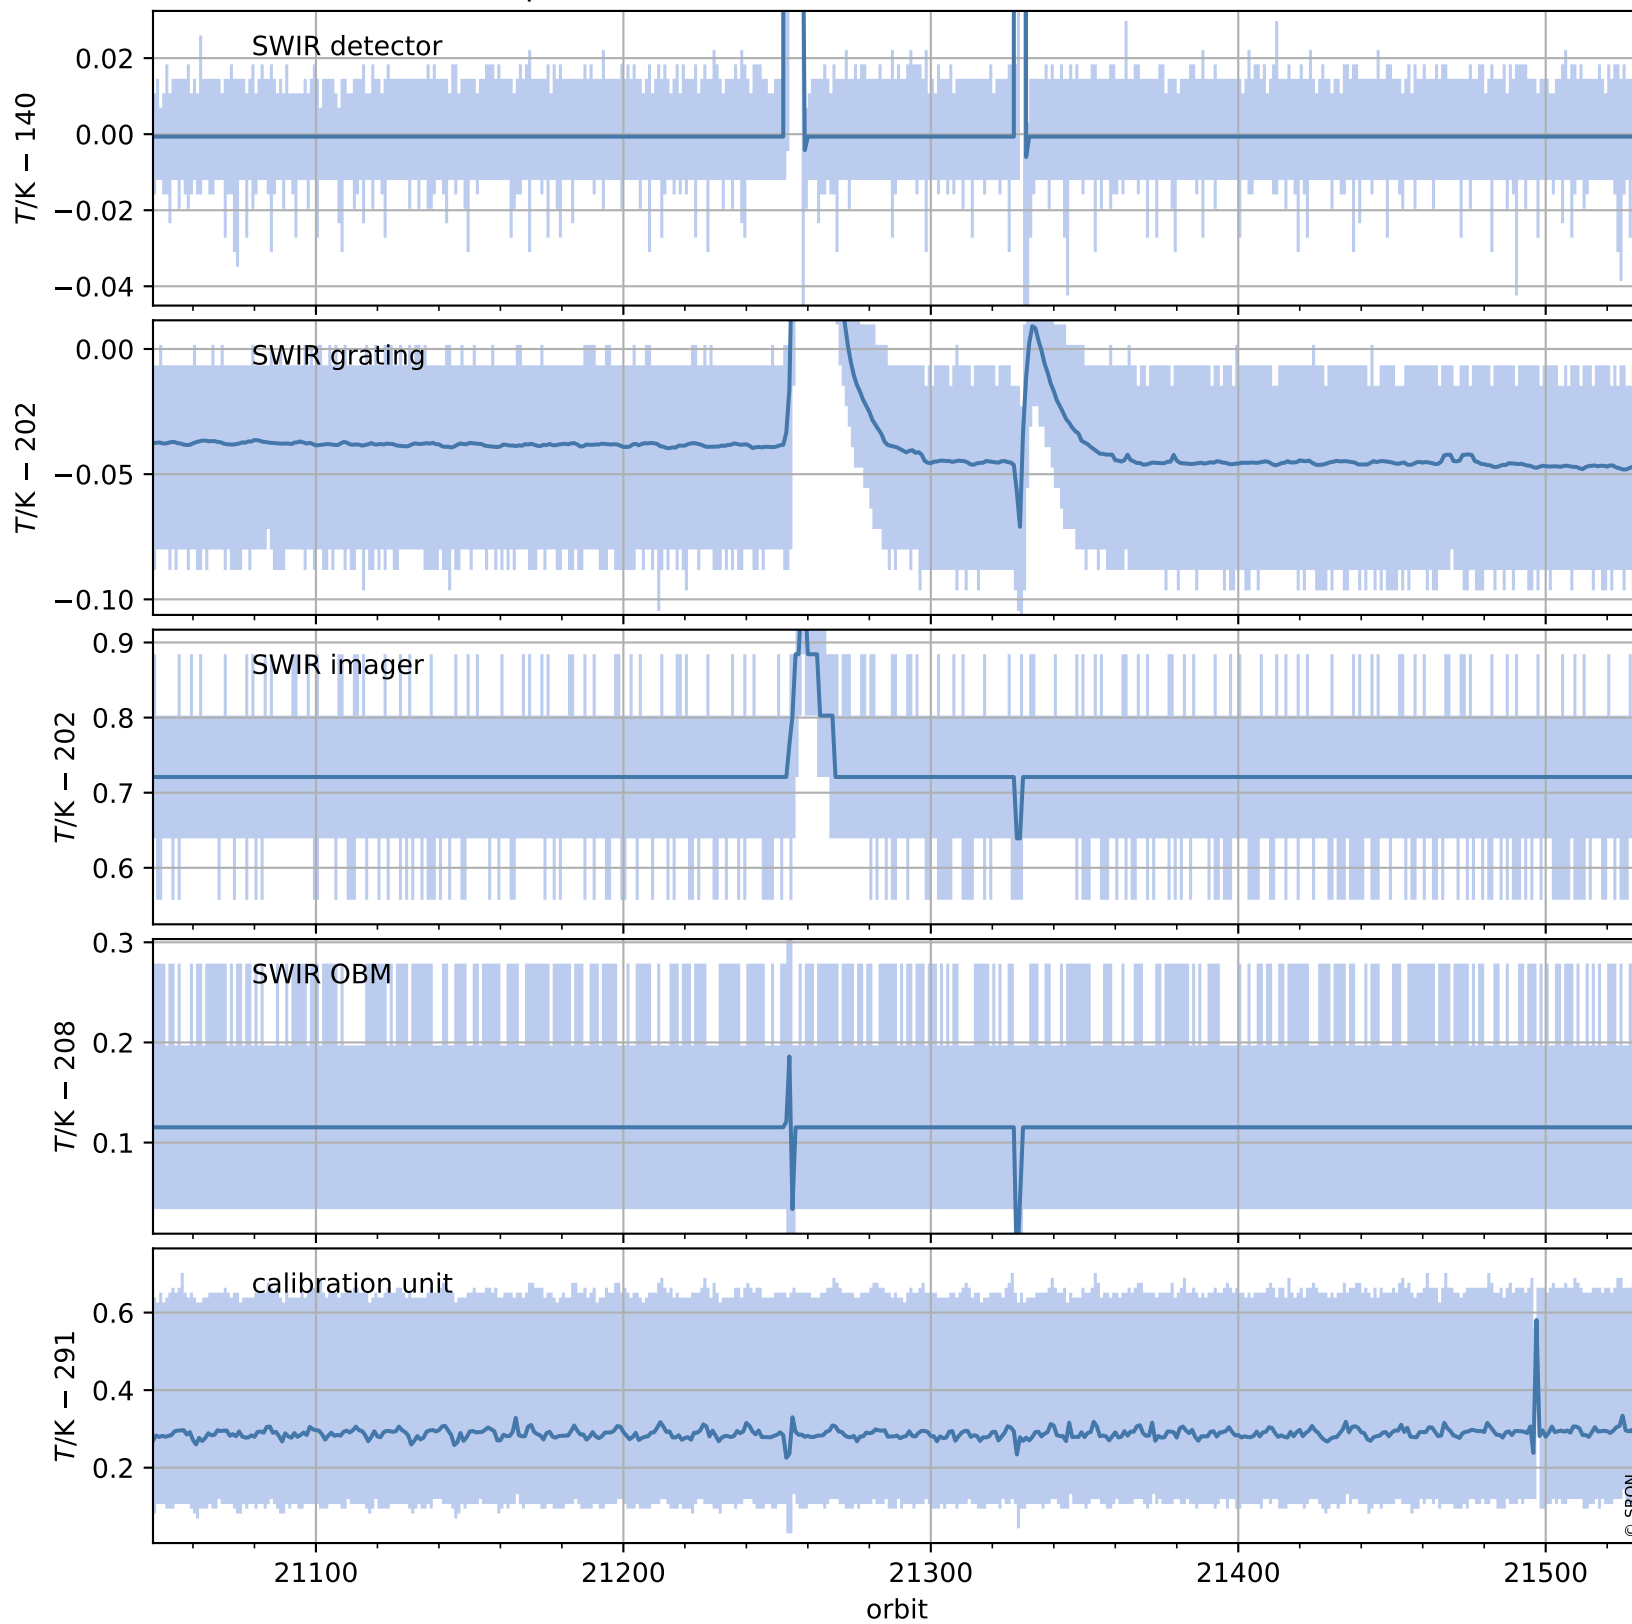

Tropomi SWIR housekeeping data

orbits : [21518, 21531]
coverage : 2021-12-08 / 2021-12-09
created : 2023-08-21T09:20:52

Temperature of sensors relevant for SWIR (one day)

Tropomi SWIR housekeeping data

orbits : [21047, 21531]
coverage : 2021-11-04 / 2021-12-09
created : 2023-08-21T09:20:52

Temperature of sensors relevant for SWIR (last month)

Tropomi SWIR housekeeping data

orbits : [21518, 21531]
coverage : 2021-12-08 / 2021-12-09
created : 2023-08-21T09:20:52

Current and duty cycle of 3 heaters relevant for SWIR (one day)

Tropomi SWIR housekeeping data

orbits : [21047, 21531]
coverage : 2021-11-04 / 2021-12-09
created : 2023-08-21T09:20:53

Current and duty cycle of 3 heaters relevant for SWIR (last month)

Tropomi SWIR housekeeping data

orbits : [21518, 21531]
coverage : 2021-12-08 / 2021-12-09
created : 2023-08-21T09:20:53

Temperature of sensors at the SWIR front-end electronics (one day)

Tropomi SWIR housekeeping data

orbits : [21047, 21531]
coverage : 2021-11-04 / 2021-12-09
created : 2023-08-21T09:20:53