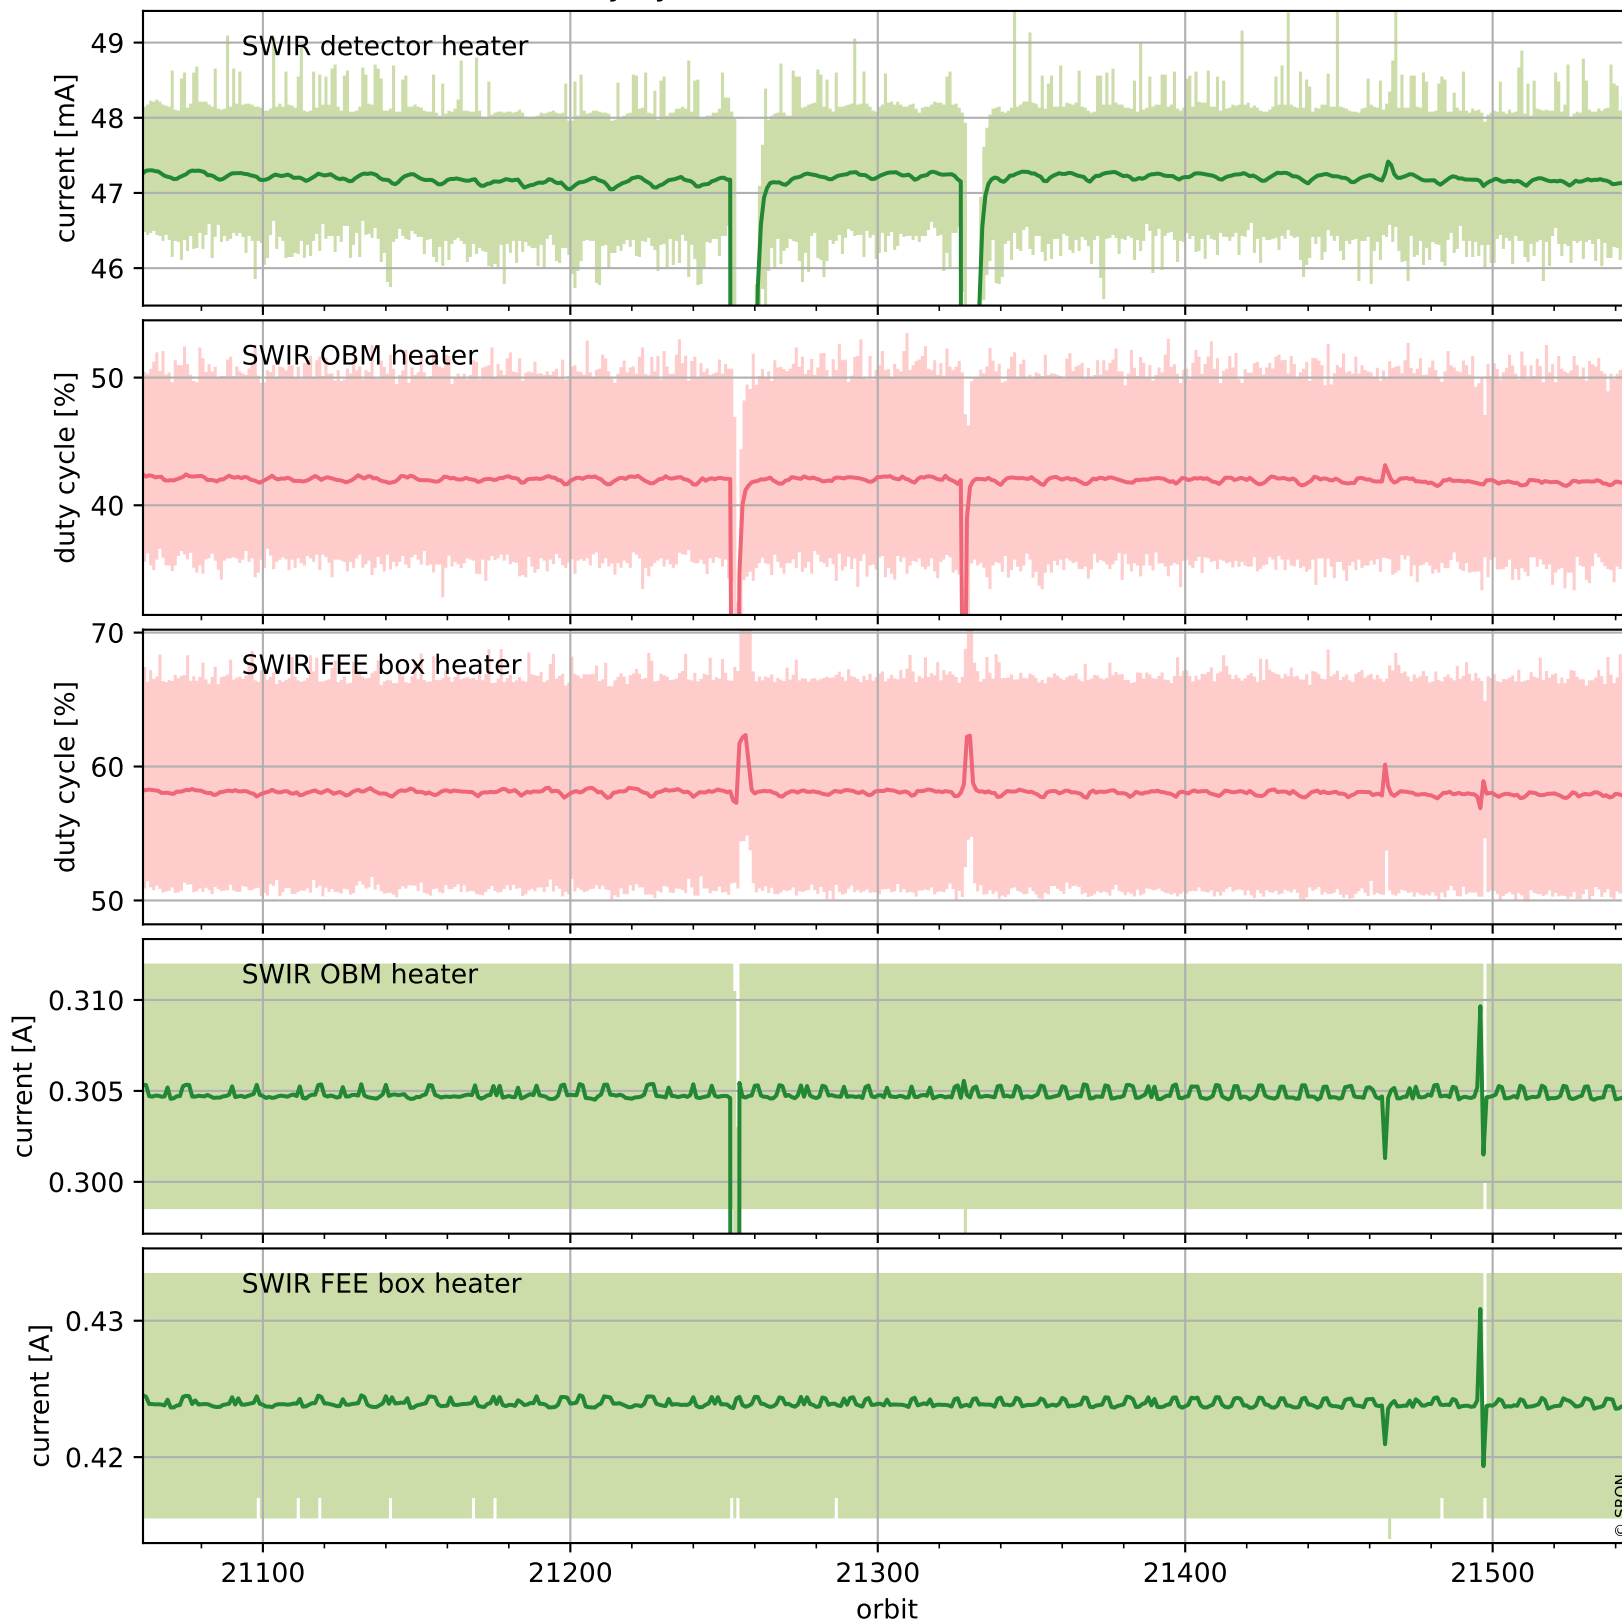

Tropomi SWIR housekeeping data

orbits : [21532, 21545]
coverage : 2021-12-09 / 2021-12-10
created : 2023-08-21T09:20:54

Temperature of sensors relevant for SWIR (one day)

Tropomi SWIR housekeeping data

orbits : [21061, 21545]
coverage : 2021-11-05 / 2021-12-10
created : 2023-08-21T09:20:54

Temperature of sensors relevant for SWIR (last month)

Tropomi SWIR housekeeping data

orbits : [21532, 21545]
coverage : 2021-12-09 / 2021-12-10
created : 2023-08-21T09:20:55

Current and duty cycle of 3 heaters relevant for SWIR (one day)

Tropomi SWIR housekeeping data

orbits : [21061, 21545]
coverage : 2021-11-05 / 2021-12-10
created : 2023-08-21T09:20:55

Current and duty cycle of 3 heaters relevant for SWIR (last month)

Tropomi SWIR housekeeping data

orbits : [21532, 21545]
coverage : 2021-12-09 / 2021-12-10
created : 2023-08-21T09:20:55

Temperature of sensors at the SWIR front-end electronics (one day)

Tropomi SWIR housekeeping data

orbits : [21061, 21545]
coverage : 2021-11-05 / 2021-12-10
created : 2023-08-21T09:20:56