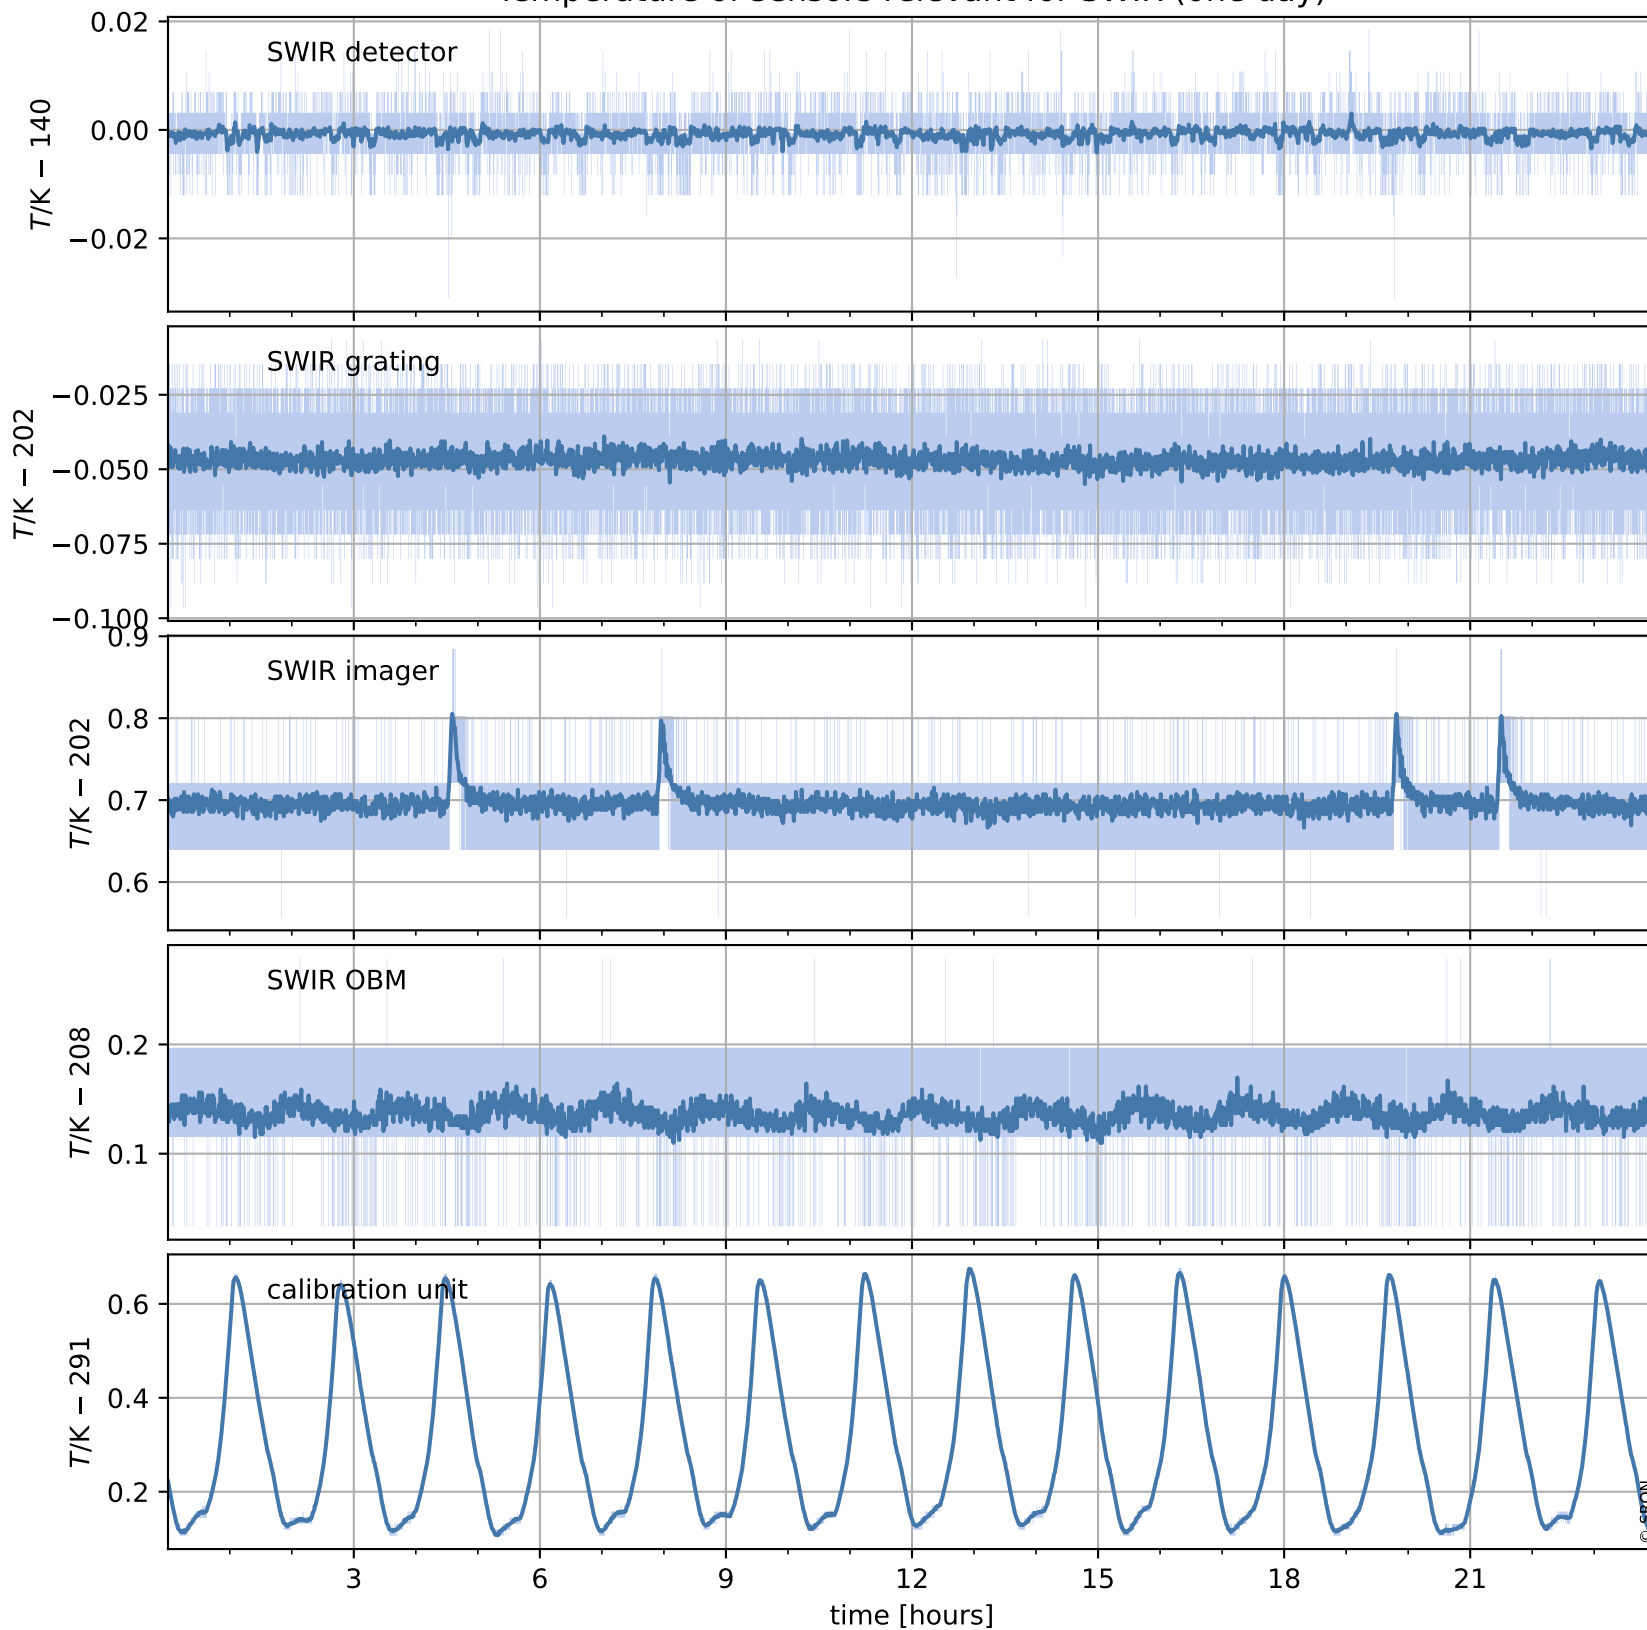

Tropomi SWIR housekeeping data

orbits : [21532, 21545]
coverage : 2021-12-09 / 2021-12-10
created : 2023-08-21T09:20:54

Temperature of sensors relevant for SWIR (one day)

Tropomi SWIR housekeeping data

orbits : [21061, 21545]
coverage : 2021-11-05 / 2021-12-10
created : 2023-08-21T09:20:54

Temperature of sensors relevant for SWIR (last month)

Tropomi SWIR housekeeping data

orbits : [21532, 21545]
coverage : 2021-12-09 / 2021-12-10
created : 2023-08-21T09:20:55

Current and duty cycle of 3 heaters relevant for SWIR (one day)

Tropomi SWIR housekeeping data

orbits : [21061, 21545]
coverage : 2021-11-05 / 2021-12-10
created : 2023-08-21T09:20:55

Current and duty cycle of 3 heaters relevant for SWIR (last month)

Tropomi SWIR housekeeping data