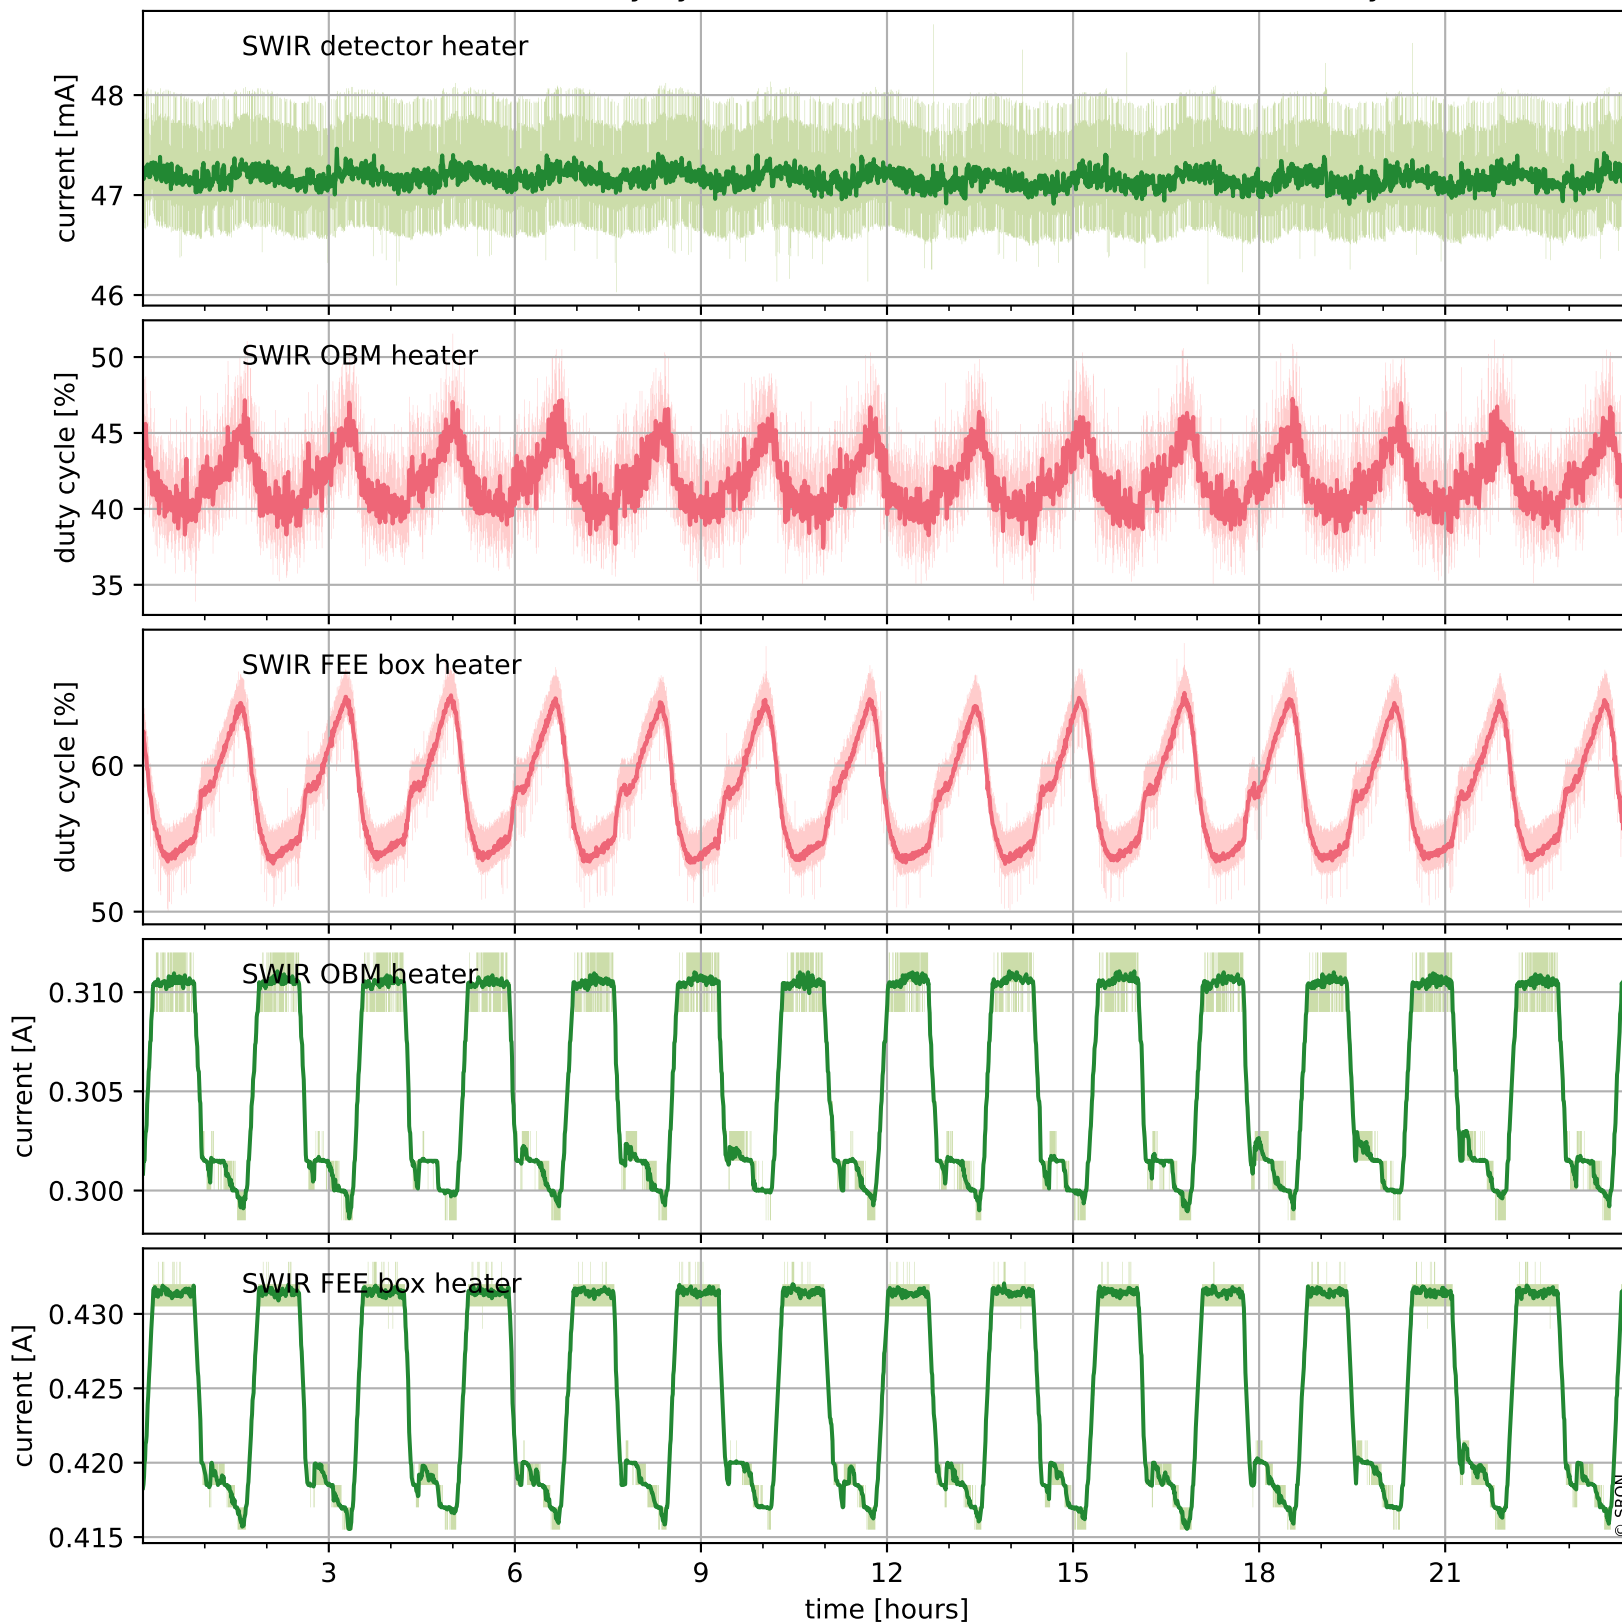

Tropomi SWIR housekeeping data

orbits : [21532, 21545]
coverage : 2021-12-09 / 2021-12-10
created : 2023-08-21T09:20:54

Temperature of sensors relevant for SWIR (one day)

Tropomi SWIR housekeeping data

orbits : [21061, 21545]
coverage : 2021-11-05 / 2021-12-10
created : 2023-08-21T09:20:54

Temperature of sensors relevant for SWIR (last month)

Tropomi SWIR housekeeping data

orbits : [21532, 21545]
coverage : 2021-12-09 / 2021-12-10
created : 2023-08-21T09:20:55

Current and duty cycle of 3 heaters relevant for SWIR (one day)

Tropomi SWIR housekeeping data

orbits : [21061, 21545]
coverage : 2021-11-05 / 2021-12-10
created : 2023-08-21T09:20:55

Current and duty cycle of 3 heaters relevant for SWIR (last month)

Tropomi SWIR housekeeping data