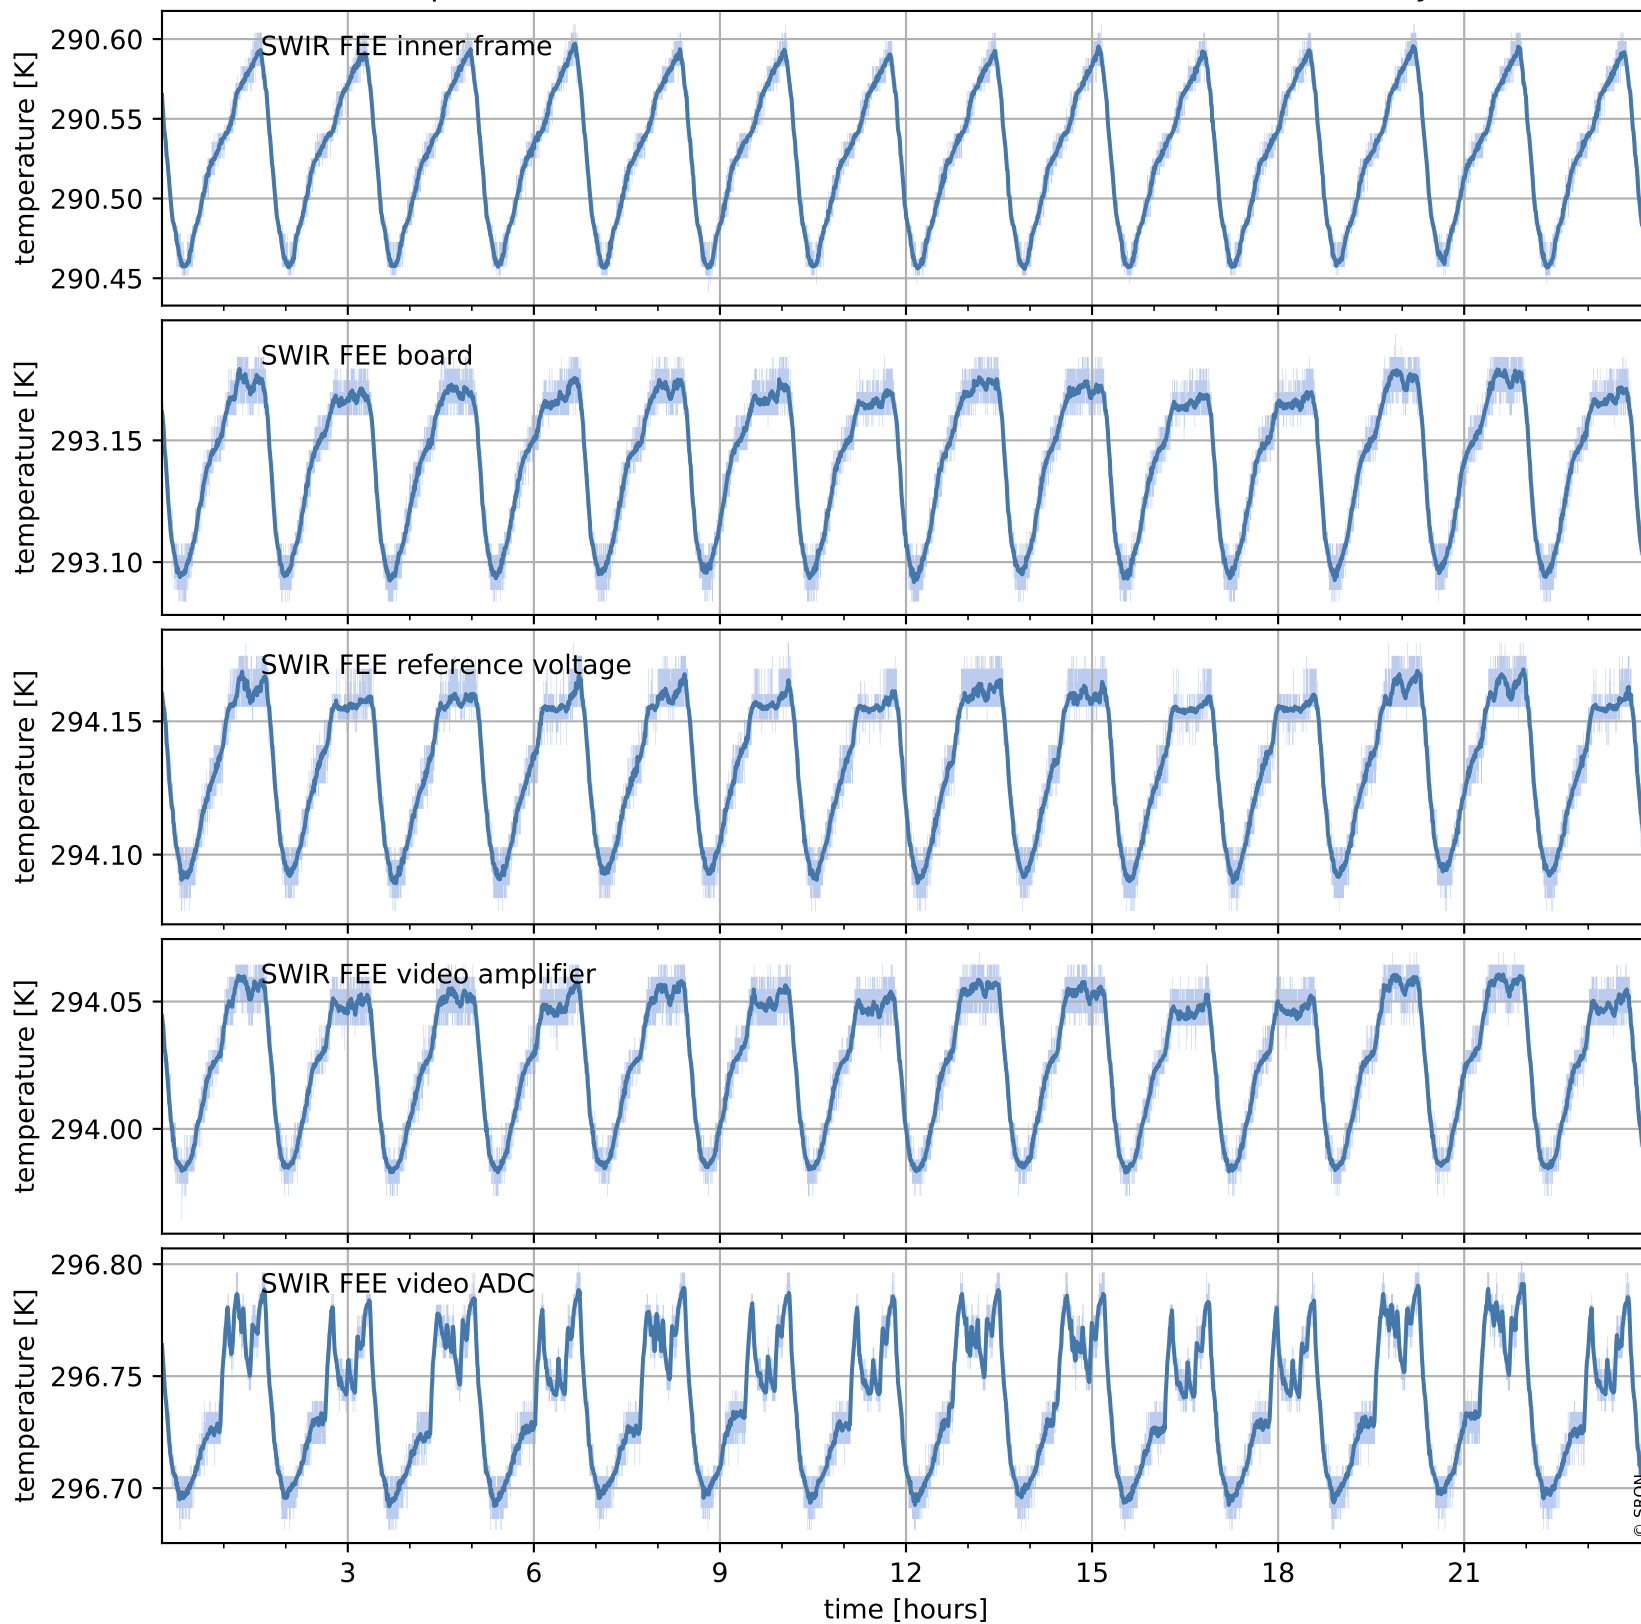

Tropomi SWIR housekeeping data

orbits : [21532, 21545]
coverage : 2021-12-09 / 2021-12-10
created : 2023-08-21T09:20:54

Temperature of sensors relevant for SWIR (one day)

Tropomi SWIR housekeeping data

orbits : [21061, 21545]
coverage : 2021-11-05 / 2021-12-10
created : 2023-08-21T09:20:54

Temperature of sensors relevant for SWIR (last month)

Tropomi SWIR housekeeping data

orbits : [21532, 21545]
coverage : 2021-12-09 / 2021-12-10
created : 2023-08-21T09:20:55

Current and duty cycle of 3 heaters relevant for SWIR (one day)

Tropomi SWIR housekeeping data

orbits : [21061, 21545]
coverage : 2021-11-05 / 2021-12-10
created : 2023-08-21T09:20:55

Current and duty cycle of 3 heaters relevant for SWIR (last month)

Tropomi SWIR housekeeping data

orbits : [21532, 21545]
coverage : 2021-12-09 / 2021-12-10
created : 2023-08-21T09:20:55

Temperature of sensors at the SWIR front-end electronics (one day)

Tropomi SWIR housekeeping data

orbits : [21061, 21545]
coverage : 2021-11-05 / 2021-12-10
created : 2023-08-21T09:20:56