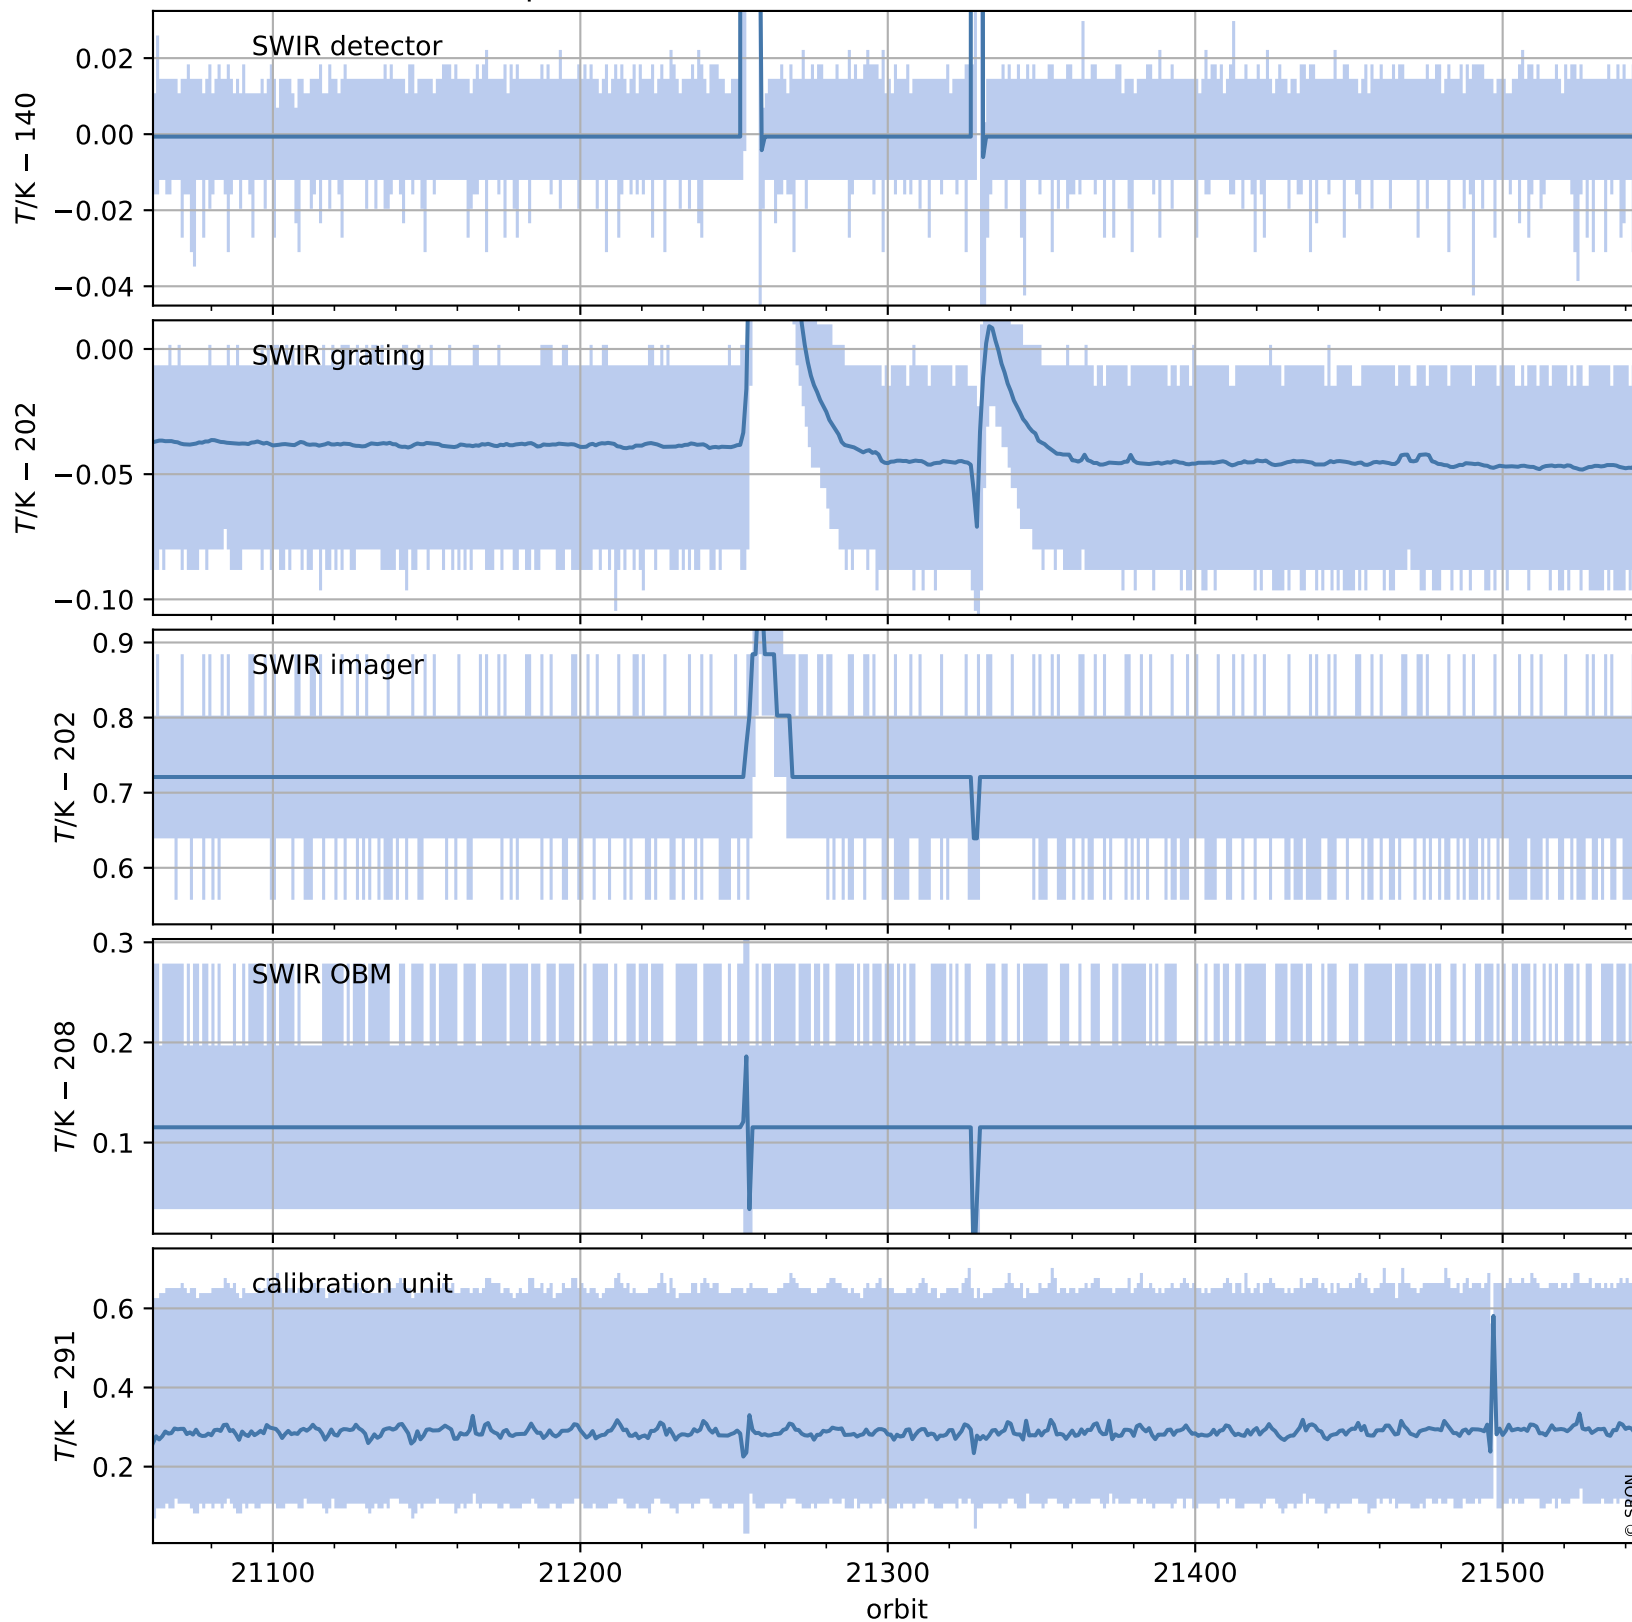

Tropomi SWIR housekeeping data

orbits : [21532, 21545]
coverage : 2021-12-09 / 2021-12-10
created : 2023-08-21T09:20:54

Temperature of sensors relevant for SWIR (one day)

Tropomi SWIR housekeeping data

orbits : [21061, 21545]
coverage : 2021-11-05 / 2021-12-10
created : 2023-08-21T09:20:54

Temperature of sensors relevant for SWIR (last month)

Tropomi SWIR housekeeping data

orbits : [21532, 21545]
coverage : 2021-12-09 / 2021-12-10
created : 2023-08-21T09:20:55

Current and duty cycle of 3 heaters relevant for SWIR (one day)

Tropomi SWIR housekeeping data

orbits : [21061, 21545]
coverage : 2021-11-05 / 2021-12-10
created : 2023-08-21T09:20:55

Current and duty cycle of 3 heaters relevant for SWIR (last month)

Tropomi SWIR housekeeping data

orbits : [21532, 21545]
coverage : 2021-12-09 / 2021-12-10
created : 2023-08-21T09:20:55

Temperature of sensors at the SWIR front-end electronics (one day)

Tropomi SWIR housekeeping data

orbits : [21061, 21545]
coverage : 2021-11-05 / 2021-12-10
created : 2023-08-21T09:20:56