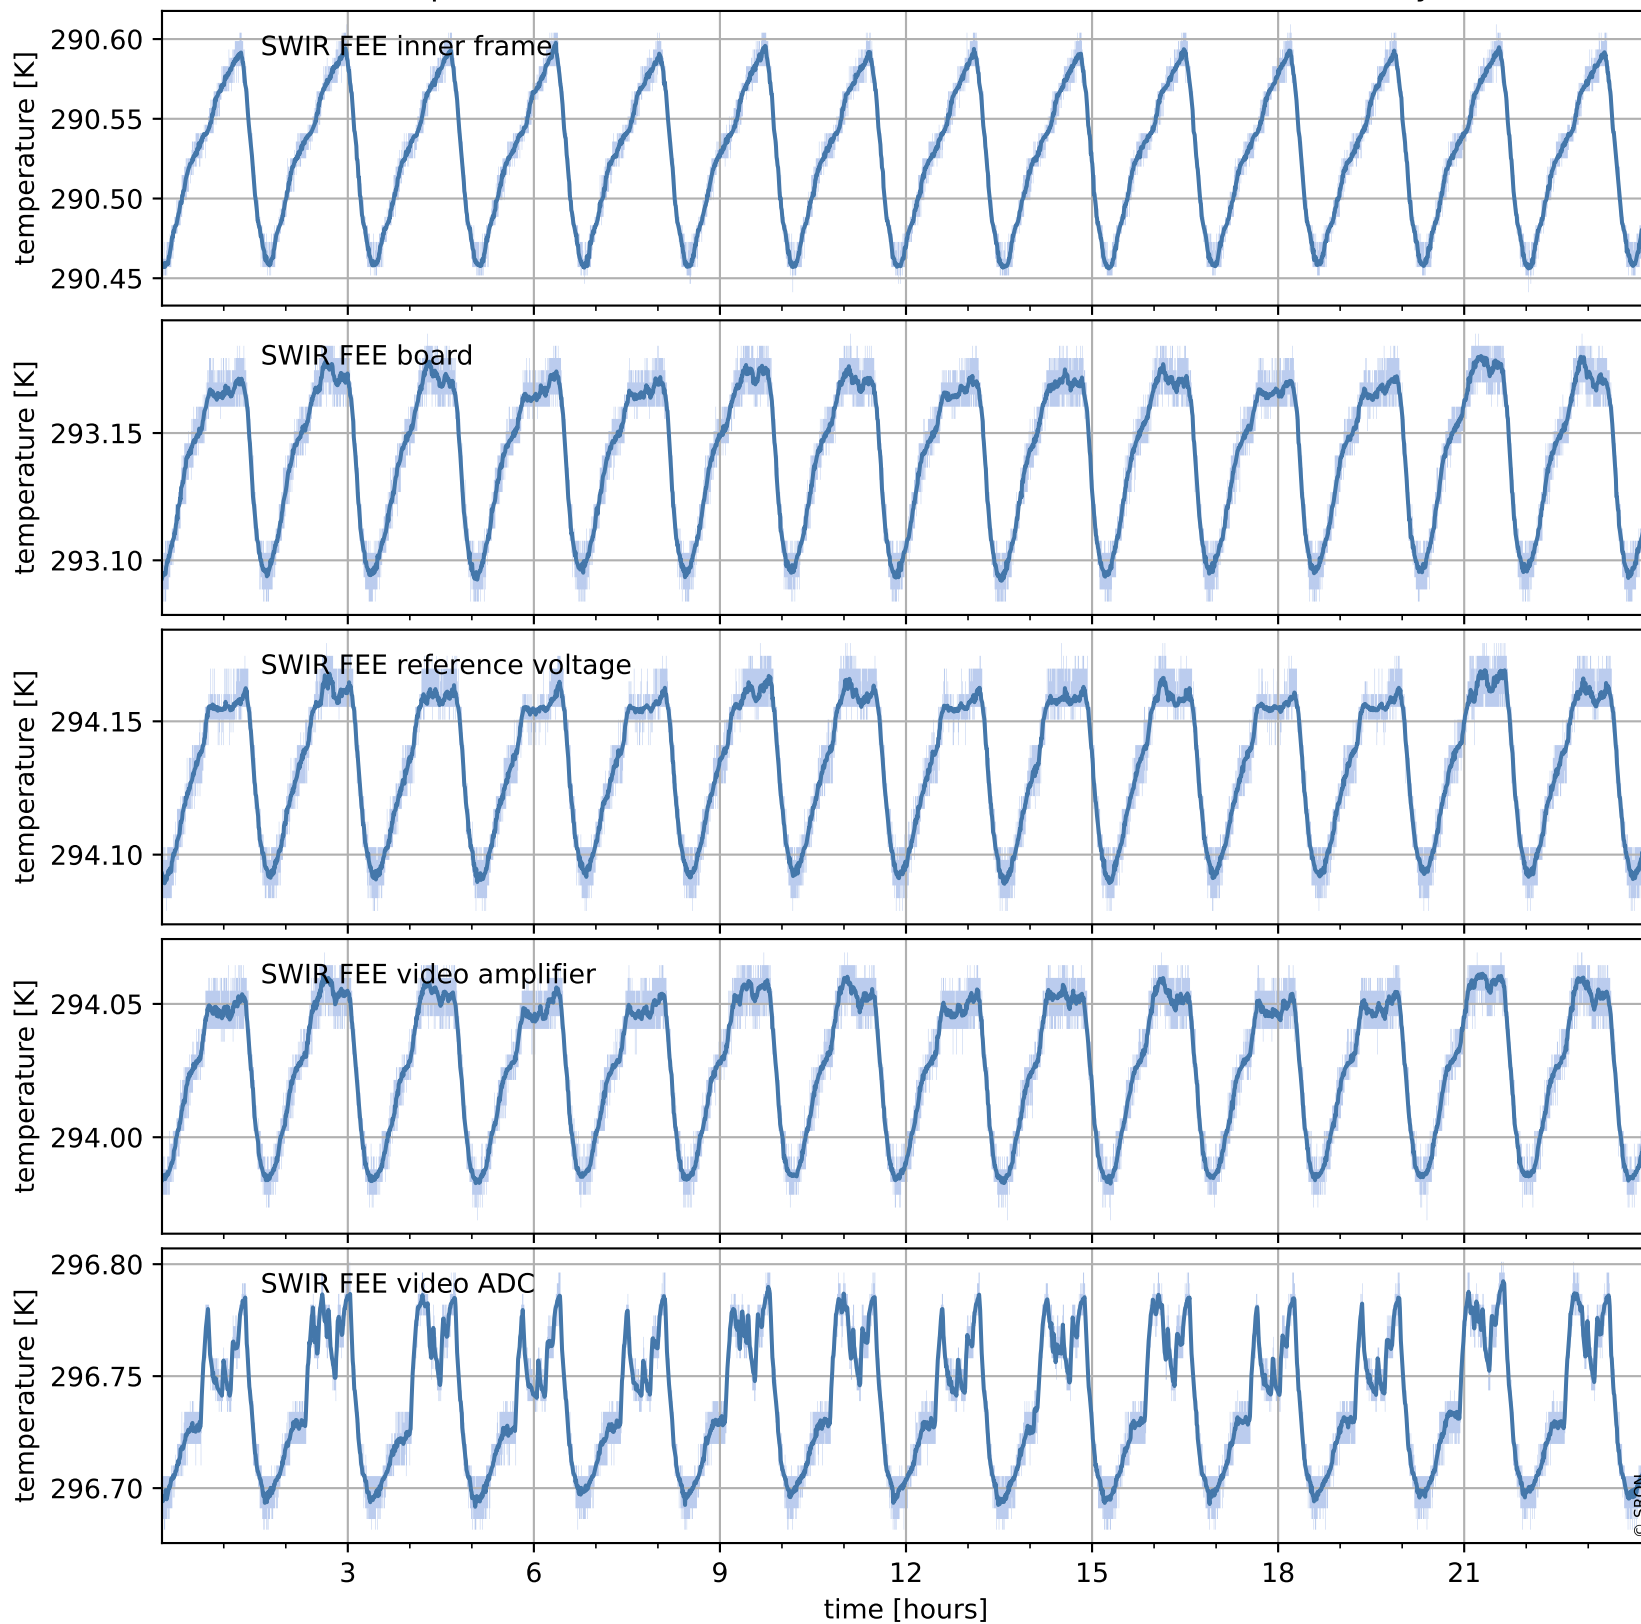

Tropomi SWIR housekeeping data

orbits : [21546, 21559]
coverage : 2021-12-10 / 2021-12-11
created : 2023-08-21T09:20:56

Temperature of sensors relevant for SWIR (one day)

Tropomi SWIR housekeeping data

orbits : [21075, 21559]
coverage : 2021-11-06 / 2021-12-11
created : 2023-08-21T09:20:56

Temperature of sensors relevant for SWIR (last month)

Tropomi SWIR housekeeping data

orbits : [21546, 21559]
coverage : 2021-12-10 / 2021-12-11
created : 2023-08-21T09:20:57

Current and duty cycle of 3 heaters relevant for SWIR (one day)

Tropomi SWIR housekeeping data

orbits : [21075, 21559]
coverage : 2021-11-06 / 2021-12-11
created : 2023-08-21T09:20:57

Current and duty cycle of 3 heaters relevant for SWIR (last month)

Tropomi SWIR housekeeping data

orbits : [21546, 21559]
coverage : 2021-12-10 / 2021-12-11
created : 2023-08-21T09:20:58

Temperature of sensors at the SWIR front-end electronics (one day)

Tropomi SWIR housekeeping data

orbits : [21075, 21559]
coverage : 2021-11-06 / 2021-12-11
created : 2023-08-21T09:20:58