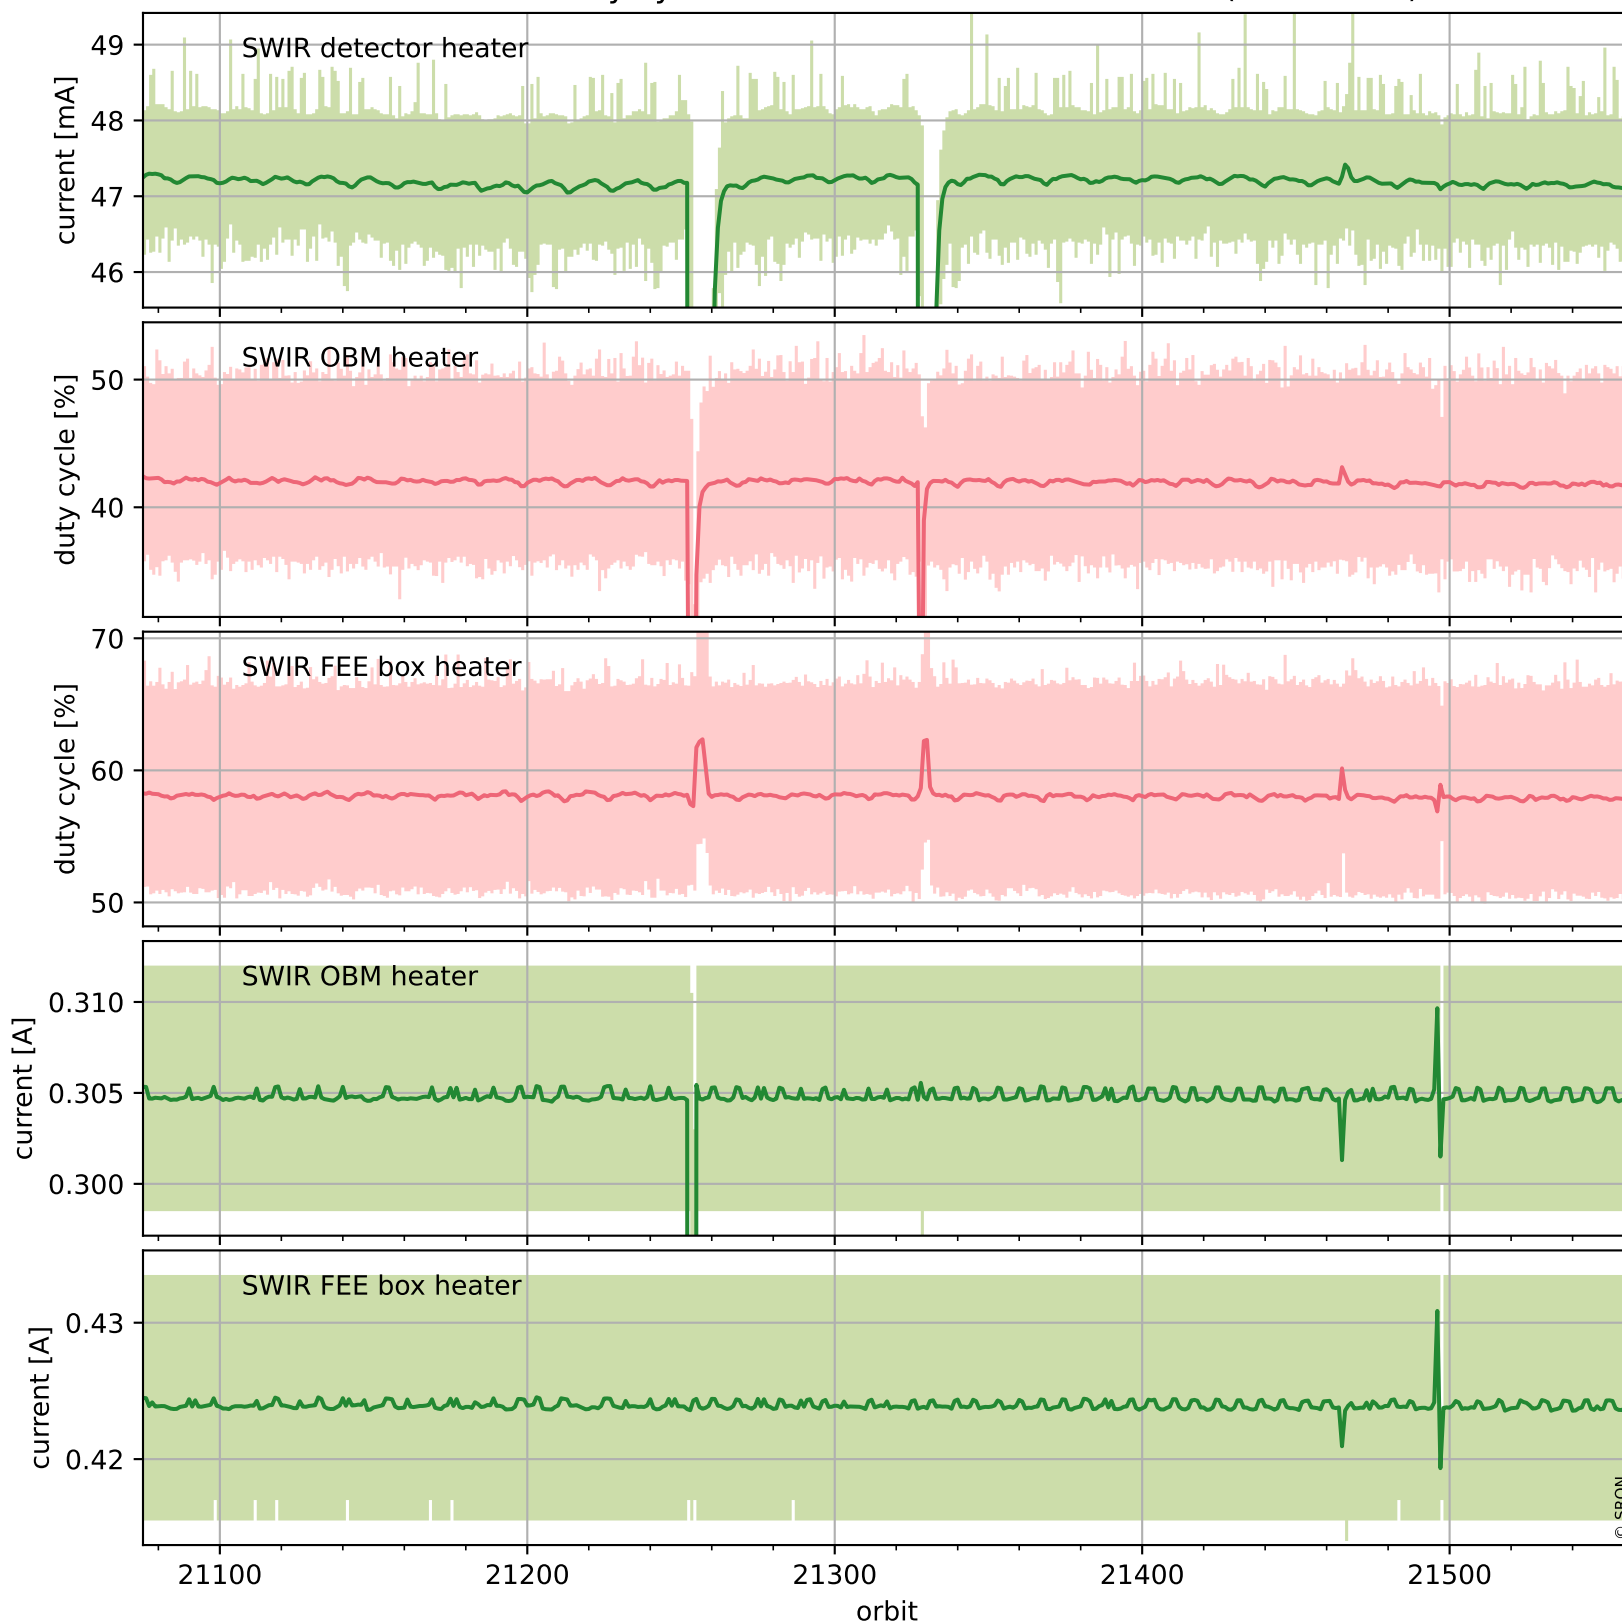

Tropomi SWIR housekeeping data

orbits : [21546, 21559]
coverage : 2021-12-10 / 2021-12-11
created : 2023-08-21T09:20:56

Temperature of sensors relevant for SWIR (one day)

Tropomi SWIR housekeeping data

orbits : [21075, 21559]
coverage : 2021-11-06 / 2021-12-11
created : 2023-08-21T09:20:56

Temperature of sensors relevant for SWIR (last month)

Tropomi SWIR housekeeping data

orbits : [21546, 21559]
coverage : 2021-12-10 / 2021-12-11
created : 2023-08-21T09:20:57

Current and duty cycle of 3 heaters relevant for SWIR (one day)

Tropomi SWIR housekeeping data

orbits : [21075, 21559]
coverage : 2021-11-06 / 2021-12-11
created : 2023-08-21T09:20:57

Current and duty cycle of 3 heaters relevant for SWIR (last month)

Tropomi SWIR housekeeping data

orbits : [21546, 21559]
coverage : 2021-12-10 / 2021-12-11
created : 2023-08-21T09:20:58

Temperature of sensors at the SWIR front-end electronics (one day)

Tropomi SWIR housekeeping data

orbits : [21075, 21559]
coverage : 2021-11-06 / 2021-12-11
created : 2023-08-21T09:20:58