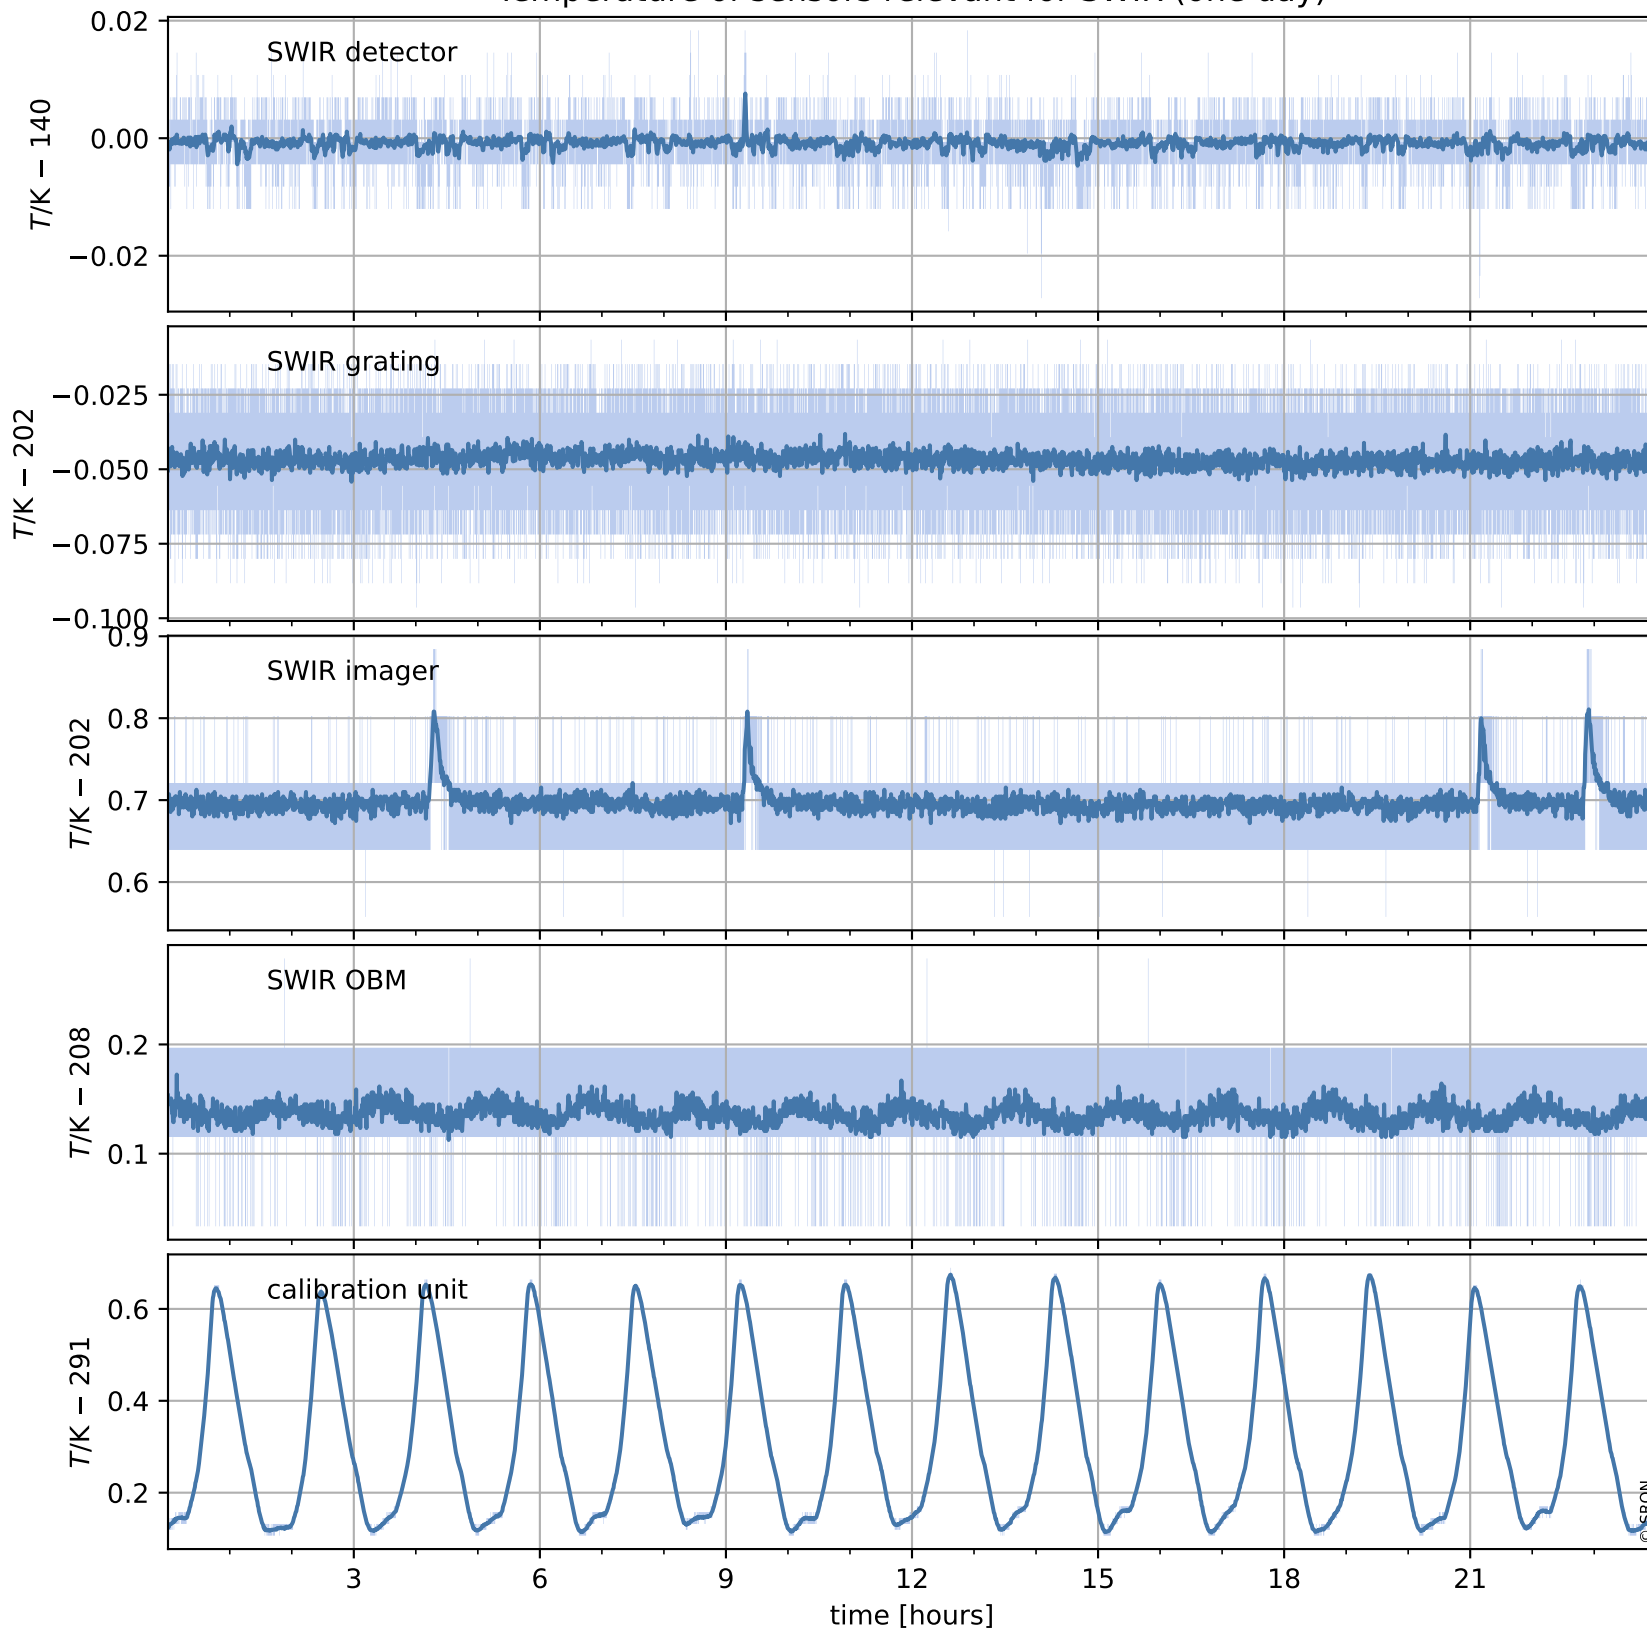

Tropomi SWIR housekeeping data

orbits : [21546, 21559]
coverage : 2021-12-10 / 2021-12-11
created : 2023-08-21T09:20:56

Temperature of sensors relevant for SWIR (one day)

Tropomi SWIR housekeeping data

orbits : [21075, 21559]
coverage : 2021-11-06 / 2021-12-11
created : 2023-08-21T09:20:56

Temperature of sensors relevant for SWIR (last month)

Tropomi SWIR housekeeping data

orbits : [21546, 21559]
coverage : 2021-12-10 / 2021-12-11
created : 2023-08-21T09:20:57

Current and duty cycle of 3 heaters relevant for SWIR (one day)

Tropomi SWIR housekeeping data

orbits : [21075, 21559]
coverage : 2021-11-06 / 2021-12-11
created : 2023-08-21T09:20:57

Current and duty cycle of 3 heaters relevant for SWIR (last month)

Tropomi SWIR housekeeping data