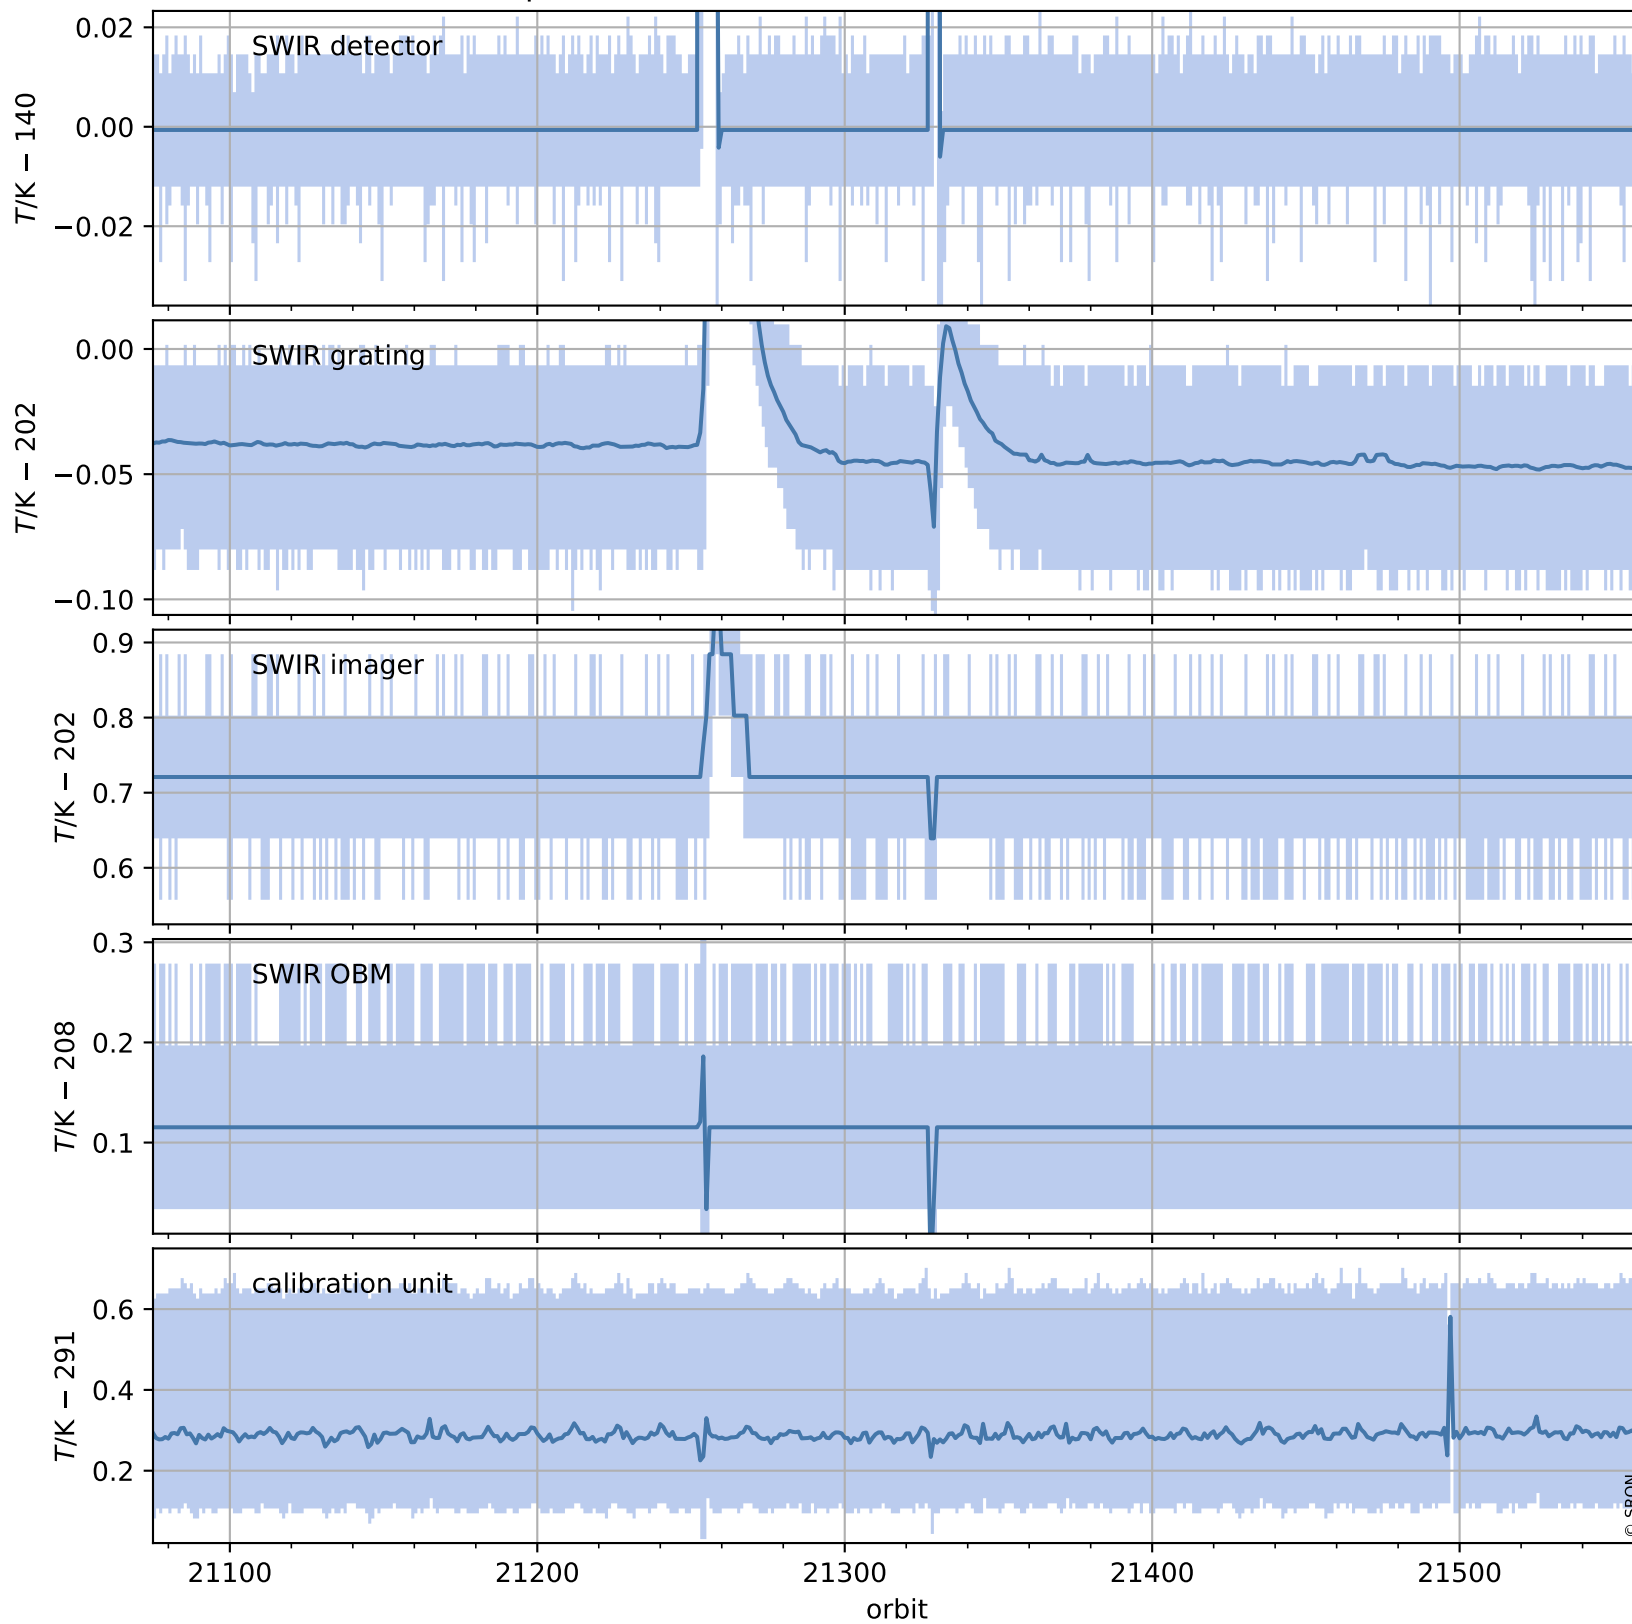

Tropomi SWIR housekeeping data

orbits : [21546, 21559]
coverage : 2021-12-10 / 2021-12-11
created : 2023-08-21T09:20:56

Temperature of sensors relevant for SWIR (one day)

Tropomi SWIR housekeeping data

orbits : [21075, 21559]
coverage : 2021-11-06 / 2021-12-11
created : 2023-08-21T09:20:56

Temperature of sensors relevant for SWIR (last month)

Tropomi SWIR housekeeping data

orbits : [21546, 21559]
coverage : 2021-12-10 / 2021-12-11
created : 2023-08-21T09:20:57

Current and duty cycle of 3 heaters relevant for SWIR (one day)

Tropomi SWIR housekeeping data

orbits : [21075, 21559]
coverage : 2021-11-06 / 2021-12-11
created : 2023-08-21T09:20:57

Current and duty cycle of 3 heaters relevant for SWIR (last month)

Tropomi SWIR housekeeping data

orbits : [21546, 21559]
coverage : 2021-12-10 / 2021-12-11
created : 2023-08-21T09:20:58

Temperature of sensors at the SWIR front-end electronics (one day)

Tropomi SWIR housekeeping data

orbits : [21075, 21559]
coverage : 2021-11-06 / 2021-12-11
created : 2023-08-21T09:20:58