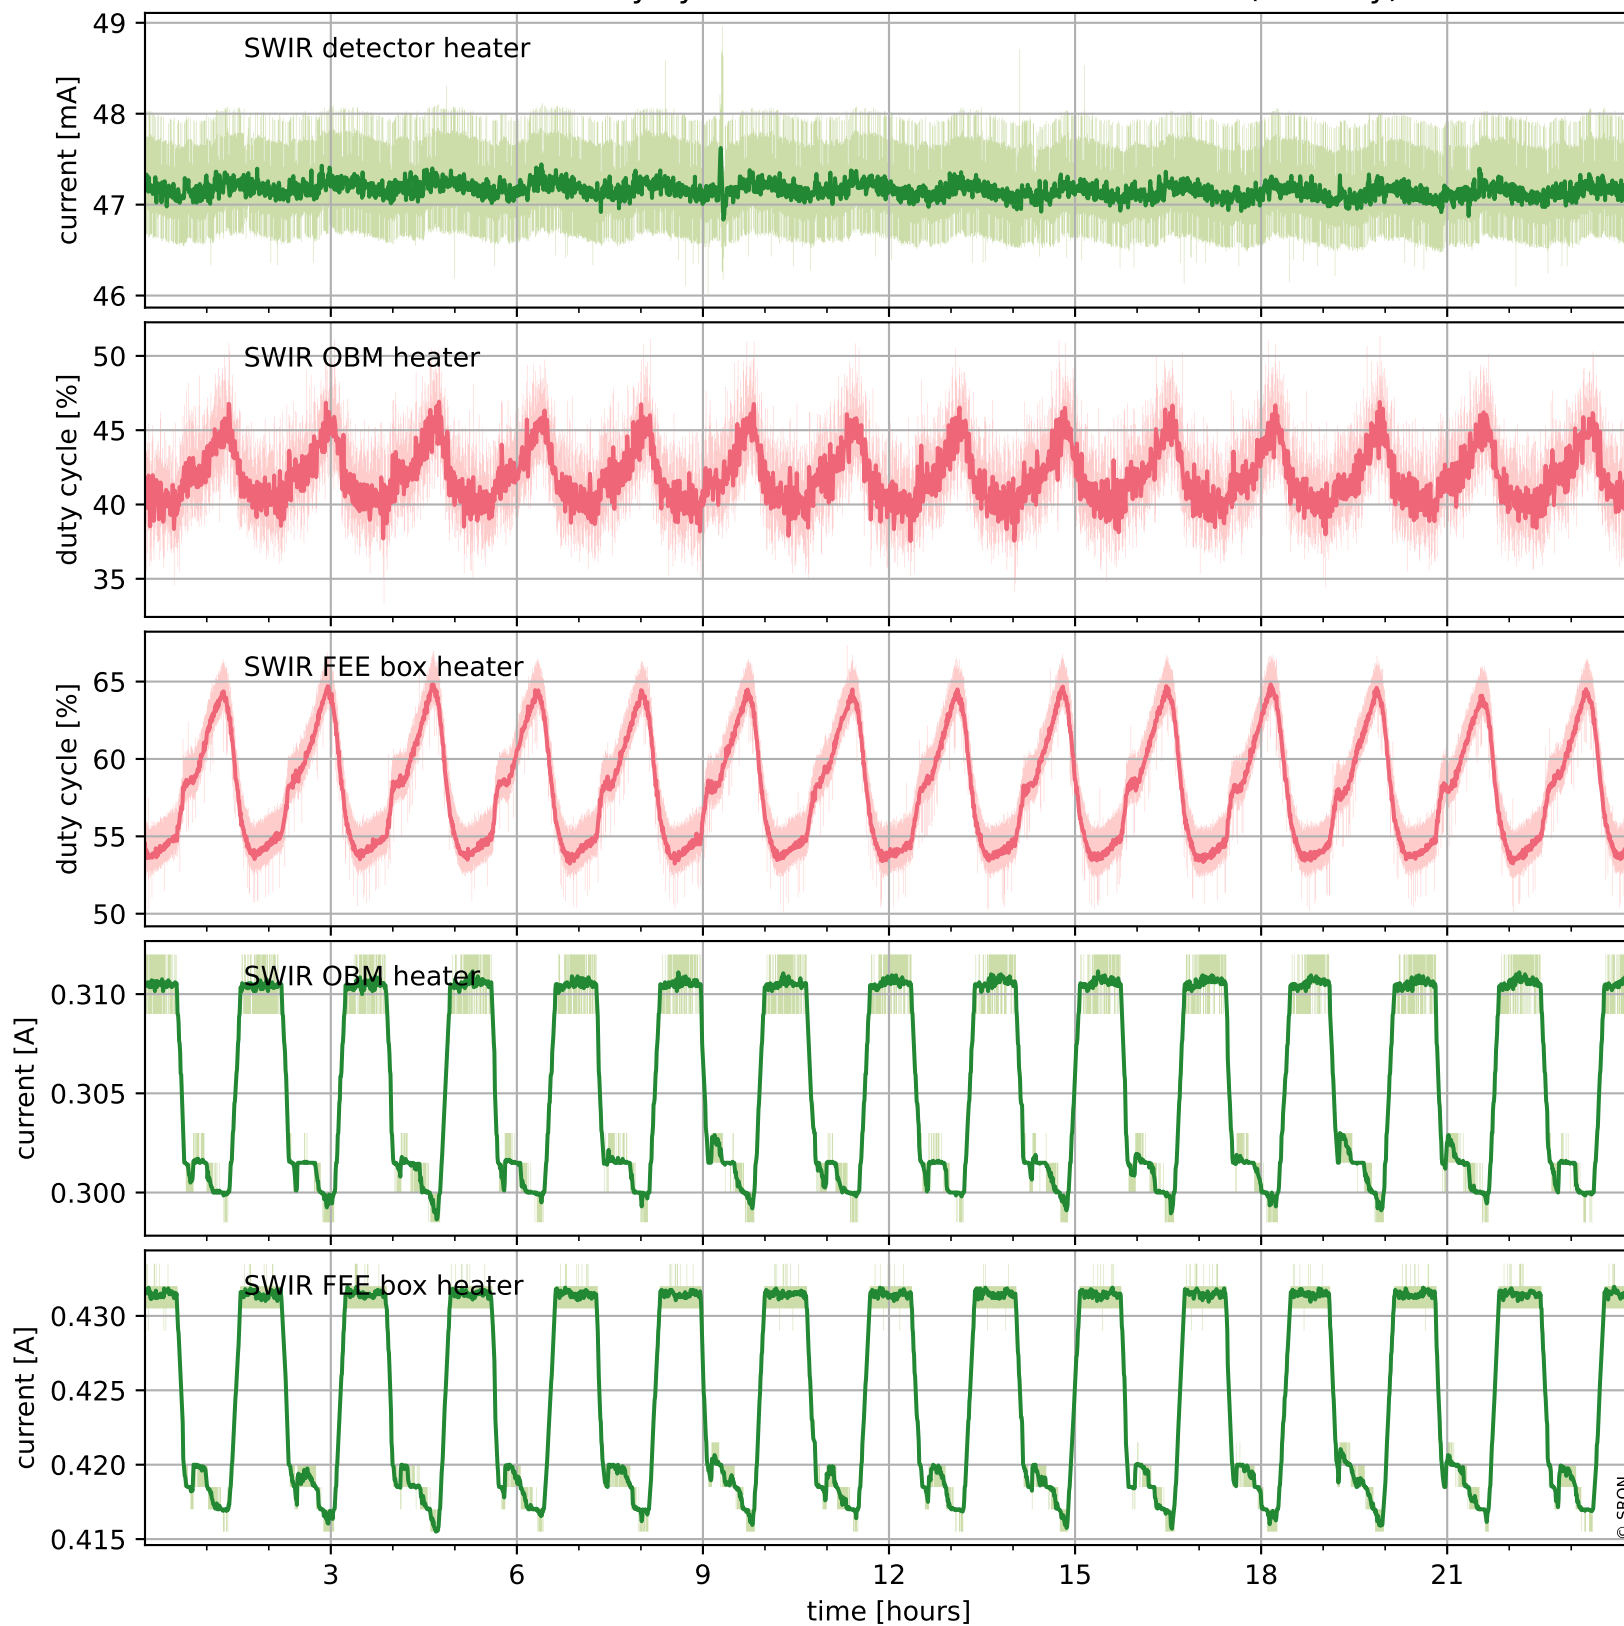

Tropomi SWIR housekeeping data

orbits : [21546, 21559]
coverage : 2021-12-10 / 2021-12-11
created : 2023-08-21T09:20:56

Temperature of sensors relevant for SWIR (one day)

Tropomi SWIR housekeeping data

orbits : [21075, 21559]
coverage : 2021-11-06 / 2021-12-11
created : 2023-08-21T09:20:56

Temperature of sensors relevant for SWIR (last month)

Tropomi SWIR housekeeping data

orbits : [21546, 21559]
coverage : 2021-12-10 / 2021-12-11
created : 2023-08-21T09:20:57

Current and duty cycle of 3 heaters relevant for SWIR (one day)

Tropomi SWIR housekeeping data

orbits : [21075, 21559]
coverage : 2021-11-06 / 2021-12-11
created : 2023-08-21T09:20:57

Current and duty cycle of 3 heaters relevant for SWIR (last month)

Tropomi SWIR housekeeping data

orbits : [21546, 21559]
coverage : 2021-12-10 / 2021-12-11
created : 2023-08-21T09:20:58

Temperature of sensors at the SWIR front-end electronics (one day)

Tropomi SWIR housekeeping data

orbits : [21075, 21559]
coverage : 2021-11-06 / 2021-12-11
created : 2023-08-21T09:20:58