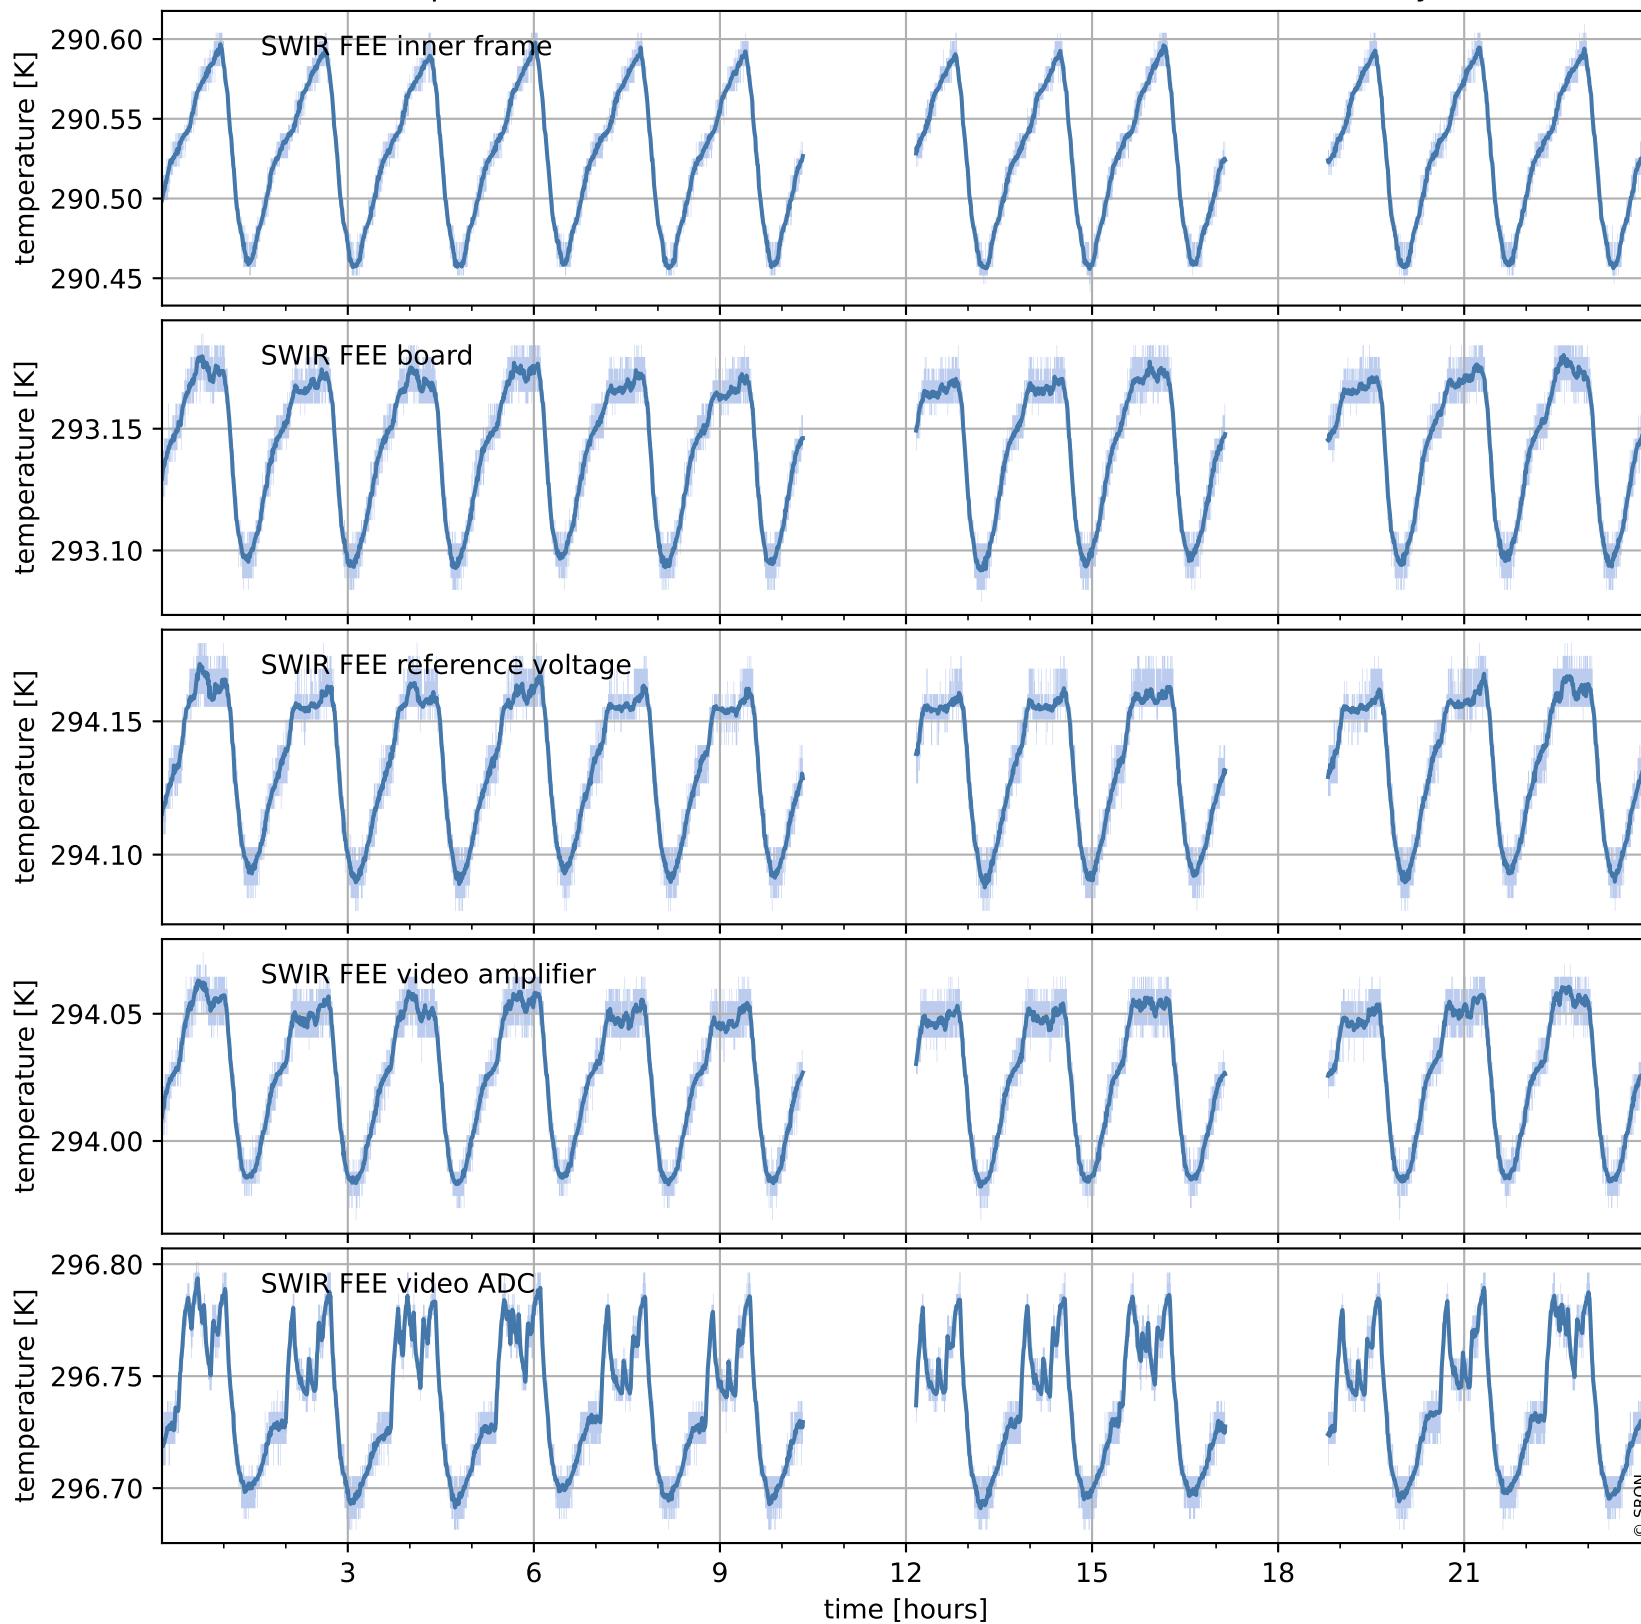

Tropomi SWIR housekeeping data

orbits : [21560, 21573]
coverage : 2021-12-11 / 2021-12-12
created : 2023-08-21T09:20:58

Temperature of sensors relevant for SWIR (one day)

Tropomi SWIR housekeeping data

orbits : [21089, 21573]
coverage : 2021-11-07 / 2021-12-12
created : 2023-08-21T09:20:59

Temperature of sensors relevant for SWIR (last month)

Tropomi SWIR housekeeping data

orbits : [21560, 21573]
coverage : 2021-12-11 / 2021-12-12
created : 2023-08-21T09:20:59

Current and duty cycle of 3 heaters relevant for SWIR (one day)

Tropomi SWIR housekeeping data

orbits : [21089, 21573]
coverage : 2021-11-07 / 2021-12-12
created : 2023-08-21T09:21:00

Current and duty cycle of 3 heaters relevant for SWIR (last month)

Tropomi SWIR housekeeping data

orbits : [21560, 21573]
coverage : 2021-12-11 / 2021-12-12
created : 2023-08-21T09:21:00

Temperature of sensors at the SWIR front-end electronics (one day)

Tropomi SWIR housekeeping data

orbits : [21089, 21573]
coverage : 2021-11-07 / 2021-12-12
created : 2023-08-21T09:21:00