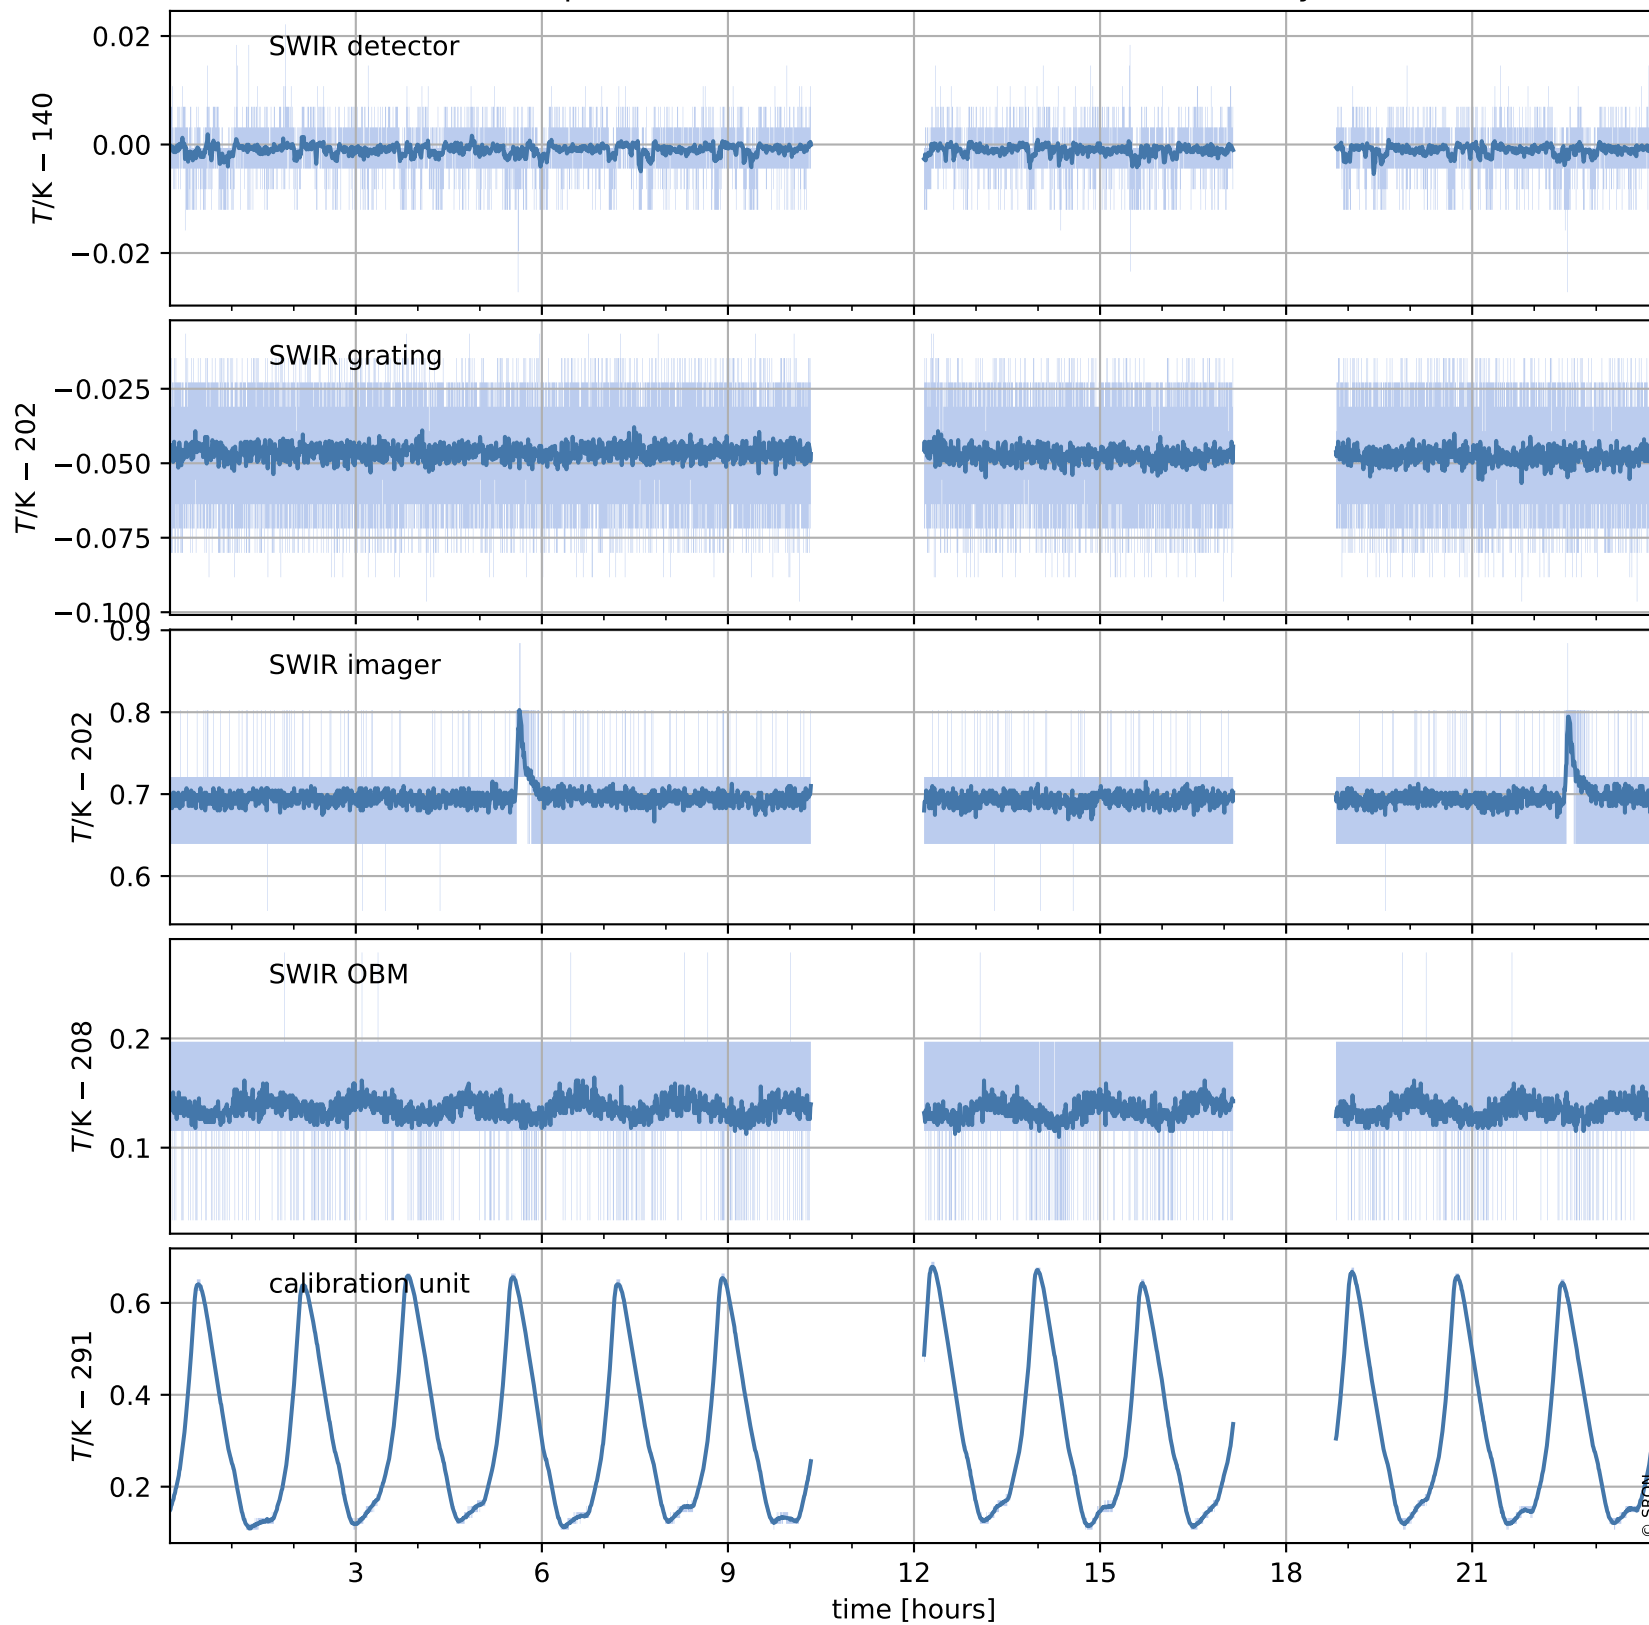

Tropomi SWIR housekeeping data

orbits : [21560, 21573]
coverage : 2021-12-11 / 2021-12-12
created : 2023-08-21T09:20:58

Temperature of sensors relevant for SWIR (one day)

Tropomi SWIR housekeeping data

orbits : [21089, 21573]
coverage : 2021-11-07 / 2021-12-12
created : 2023-08-21T09:20:59

Temperature of sensors relevant for SWIR (last month)

Tropomi SWIR housekeeping data

orbits : [21560, 21573]
coverage : 2021-12-11 / 2021-12-12
created : 2023-08-21T09:20:59

Current and duty cycle of 3 heaters relevant for SWIR (one day)

Tropomi SWIR housekeeping data

orbits : [21089, 21573]
coverage : 2021-11-07 / 2021-12-12
created : 2023-08-21T09:21:00

Current and duty cycle of 3 heaters relevant for SWIR (last month)

Tropomi SWIR housekeeping data

orbits : [21560, 21573]
coverage : 2021-12-11 / 2021-12-12
created : 2023-08-21T09:21:00

Temperature of sensors at the SWIR front-end electronics (one day)

Tropomi SWIR housekeeping data

orbits : [21089, 21573]
coverage : 2021-11-07 / 2021-12-12
created : 2023-08-21T09:21:00