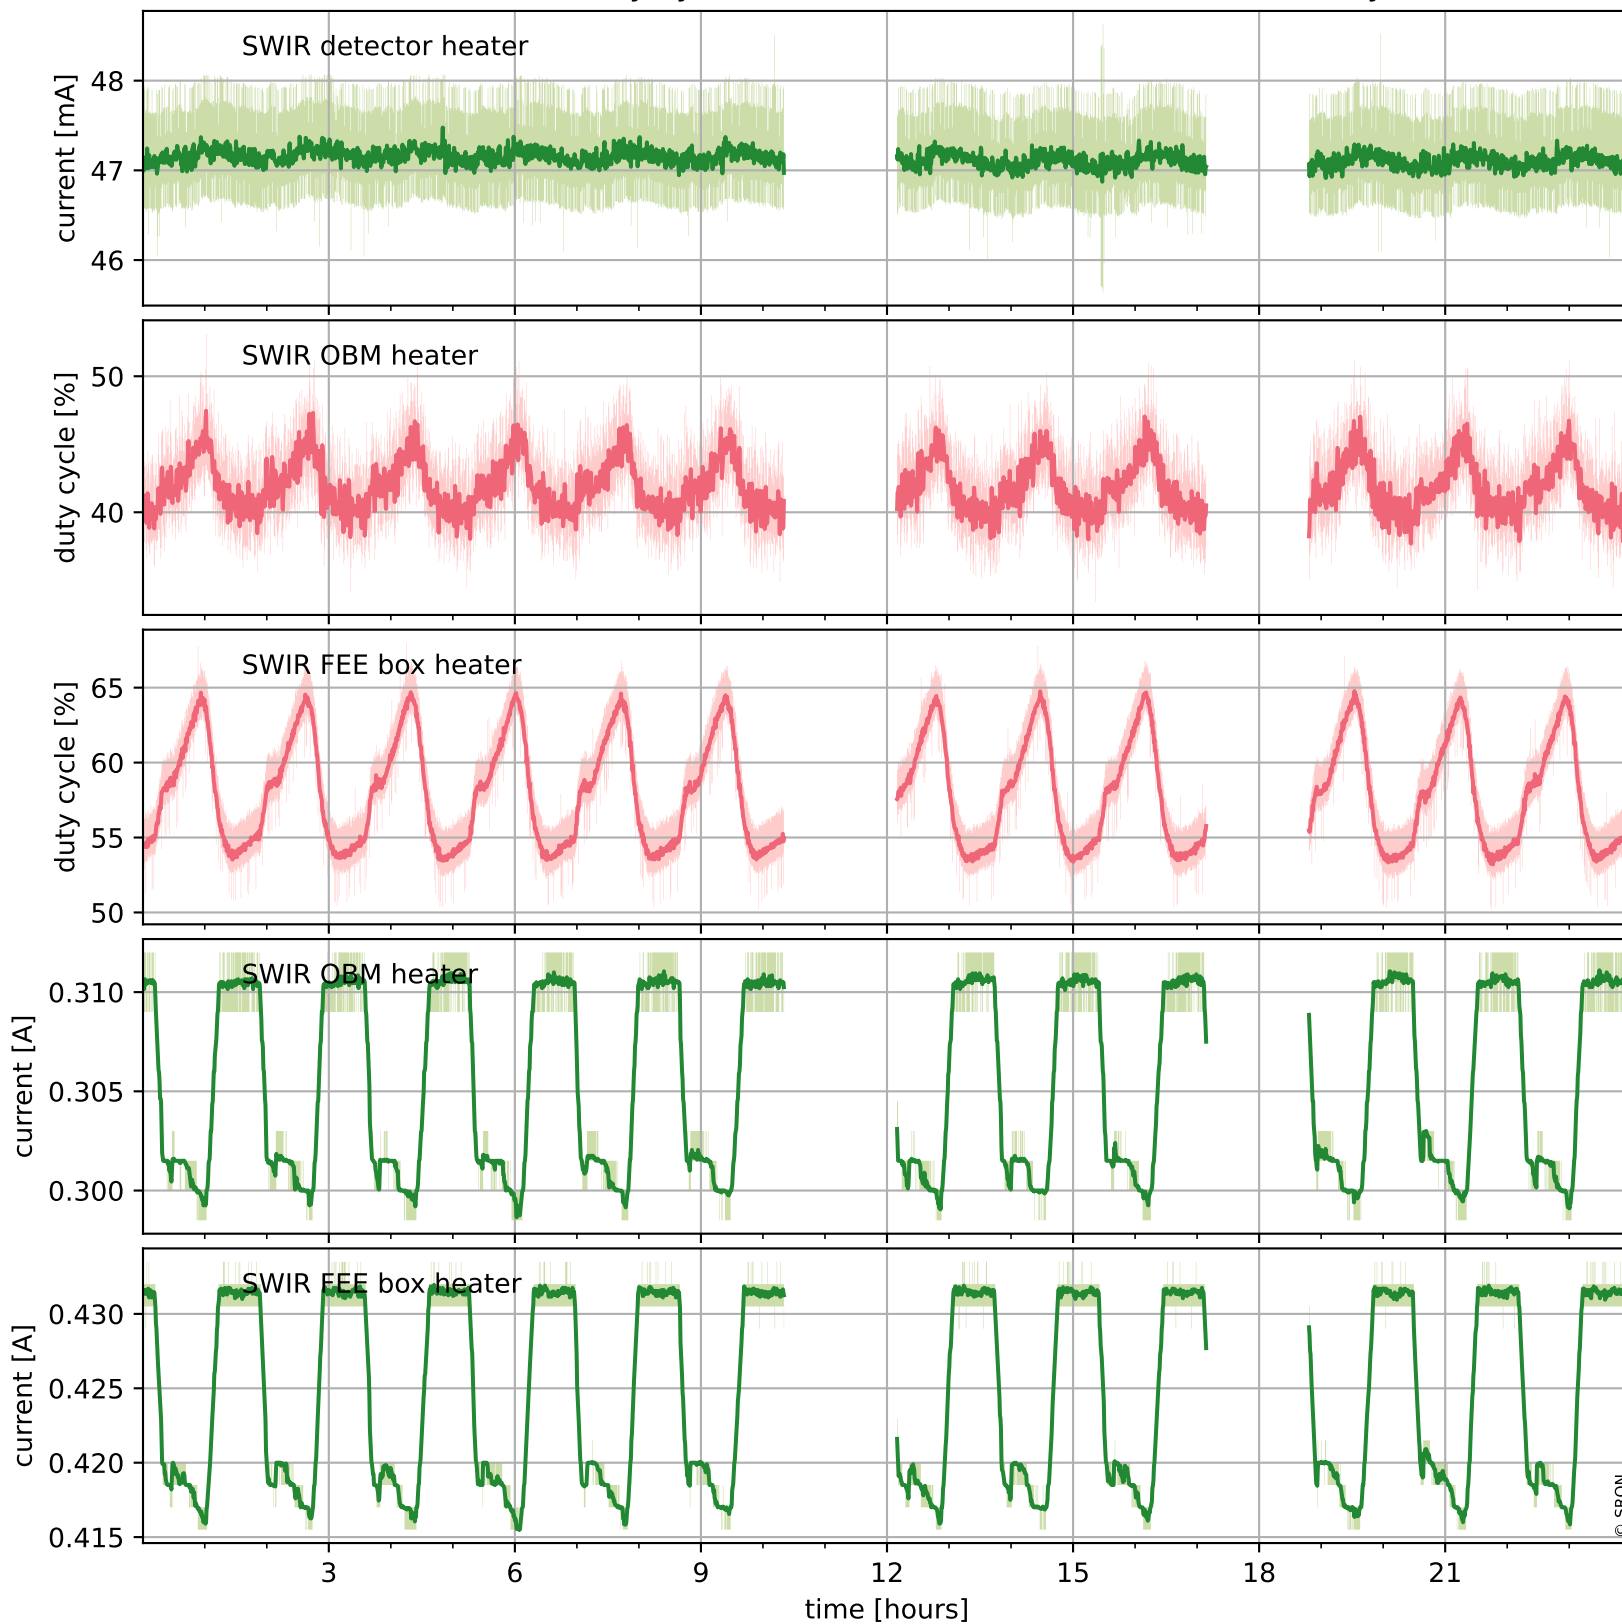

Tropomi SWIR housekeeping data

orbits : [21560, 21573]
coverage : 2021-12-11 / 2021-12-12
created : 2023-08-21T09:20:58

Temperature of sensors relevant for SWIR (one day)

Tropomi SWIR housekeeping data

orbits : [21089, 21573]
coverage : 2021-11-07 / 2021-12-12
created : 2023-08-21T09:20:59

Temperature of sensors relevant for SWIR (last month)

Tropomi SWIR housekeeping data

orbits : [21560, 21573]
coverage : 2021-12-11 / 2021-12-12
created : 2023-08-21T09:20:59

Current and duty cycle of 3 heaters relevant for SWIR (one day)

Tropomi SWIR housekeeping data

orbits : [21089, 21573]
coverage : 2021-11-07 / 2021-12-12
created : 2023-08-21T09:21:00

Current and duty cycle of 3 heaters relevant for SWIR (last month)

Tropomi SWIR housekeeping data

orbits : [21560, 21573]
coverage : 2021-12-11 / 2021-12-12
created : 2023-08-21T09:21:00

Temperature of sensors at the SWIR front-end electronics (one day)

Tropomi SWIR housekeeping data

orbits : [21089, 21573]
coverage : 2021-11-07 / 2021-12-12
created : 2023-08-21T09:21:00