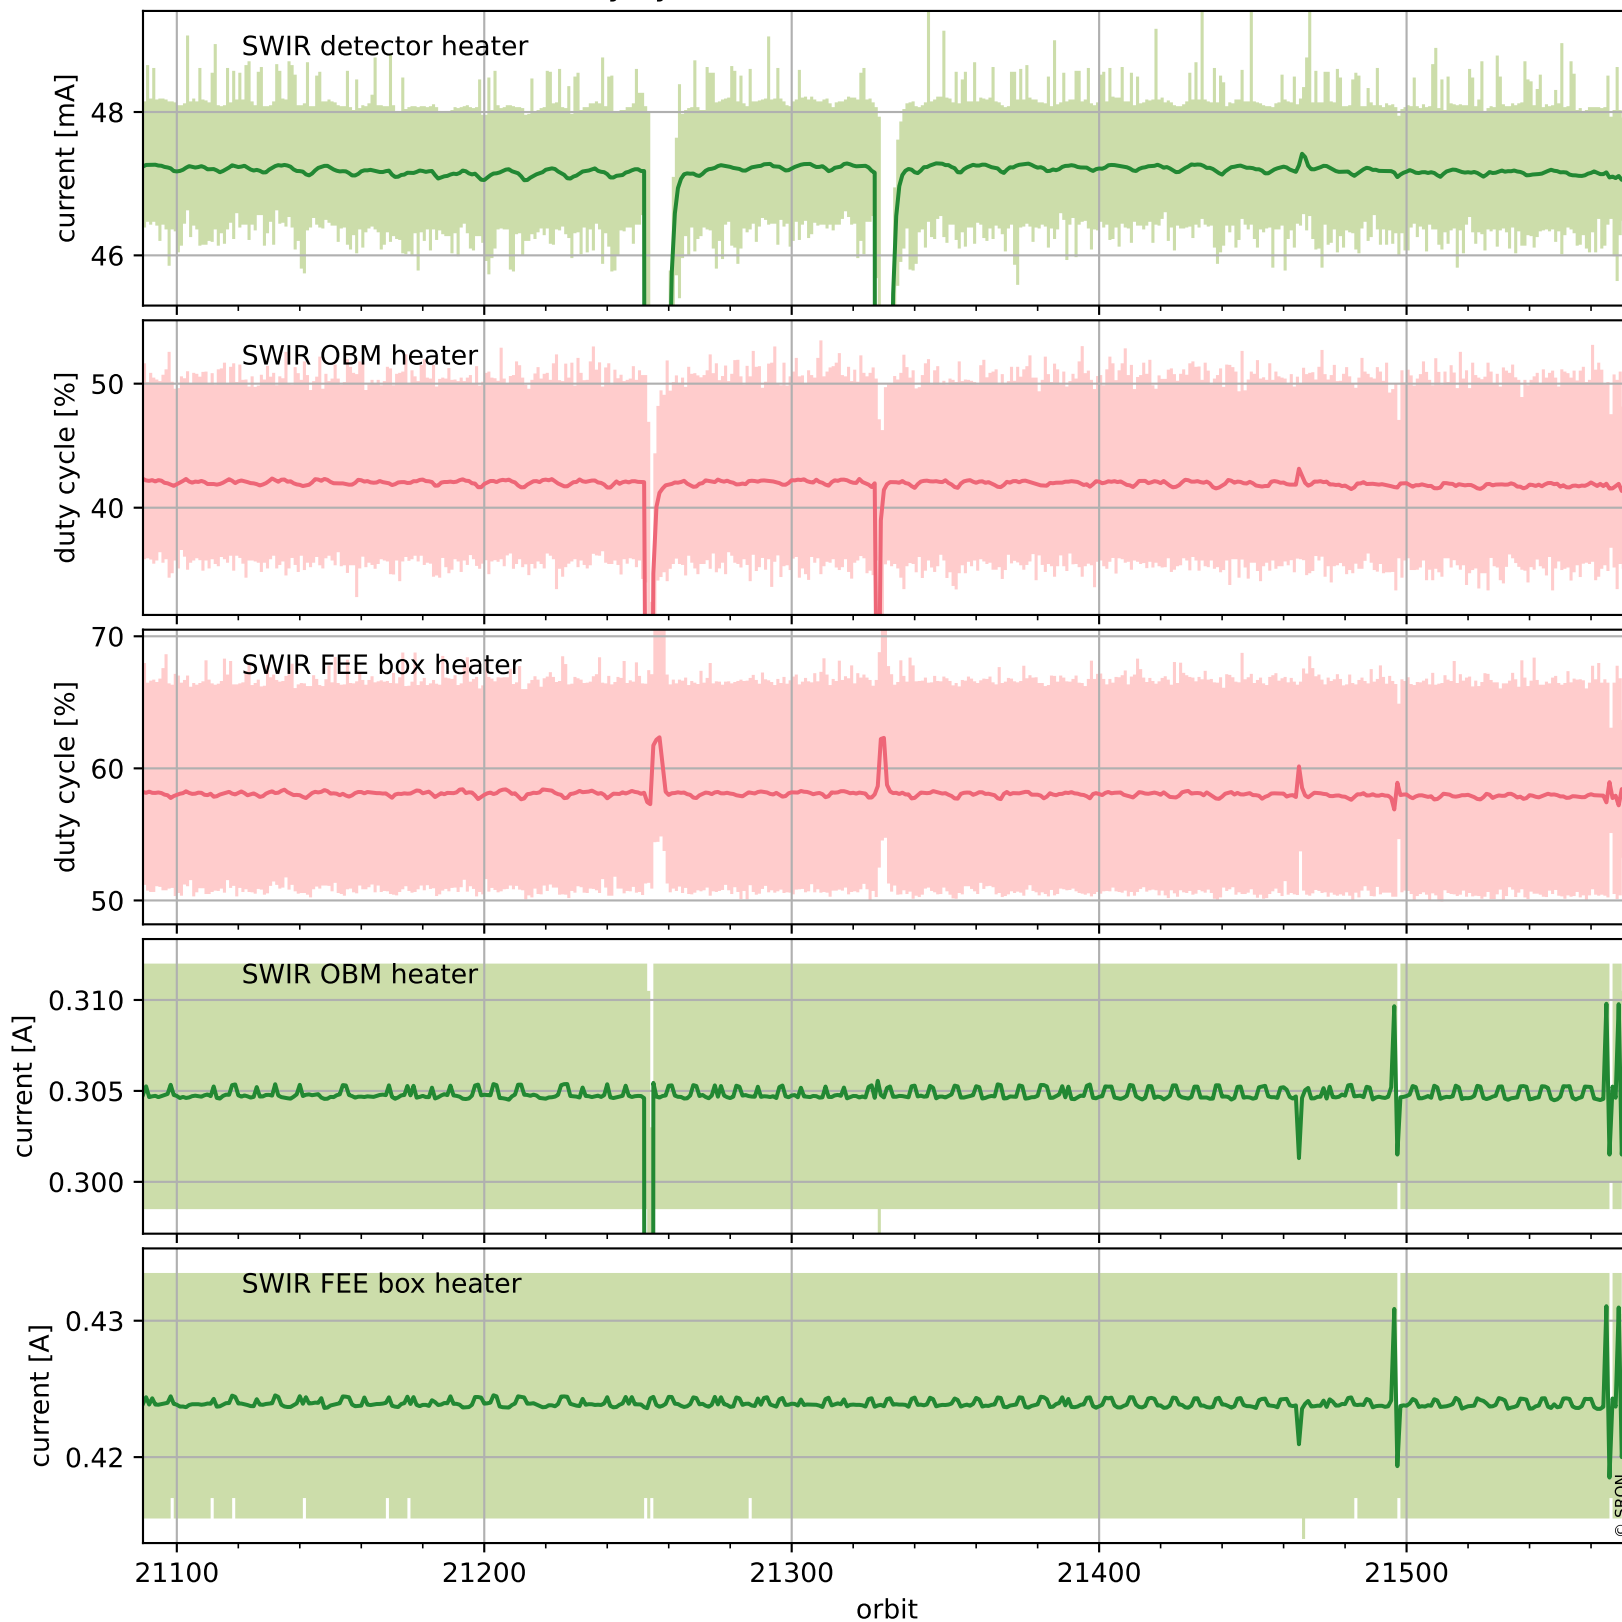

Tropomi SWIR housekeeping data

orbits : [21560, 21573]
coverage : 2021-12-11 / 2021-12-12
created : 2023-08-21T09:20:58

Temperature of sensors relevant for SWIR (one day)

Tropomi SWIR housekeeping data

orbits : [21089, 21573]
coverage : 2021-11-07 / 2021-12-12
created : 2023-08-21T09:20:59

Temperature of sensors relevant for SWIR (last month)

Tropomi SWIR housekeeping data

orbits : [21560, 21573]
coverage : 2021-12-11 / 2021-12-12
created : 2023-08-21T09:20:59

Current and duty cycle of 3 heaters relevant for SWIR (one day)

Tropomi SWIR housekeeping data

orbits : [21089, 21573]
coverage : 2021-11-07 / 2021-12-12
created : 2023-08-21T09:21:00

Current and duty cycle of 3 heaters relevant for SWIR (last month)

Tropomi SWIR housekeeping data

orbits : [21560, 21573]
coverage : 2021-12-11 / 2021-12-12
created : 2023-08-21T09:21:00

Temperature of sensors at the SWIR front-end electronics (one day)

Tropomi SWIR housekeeping data

orbits : [21089, 21573]
coverage : 2021-11-07 / 2021-12-12
created : 2023-08-21T09:21:00