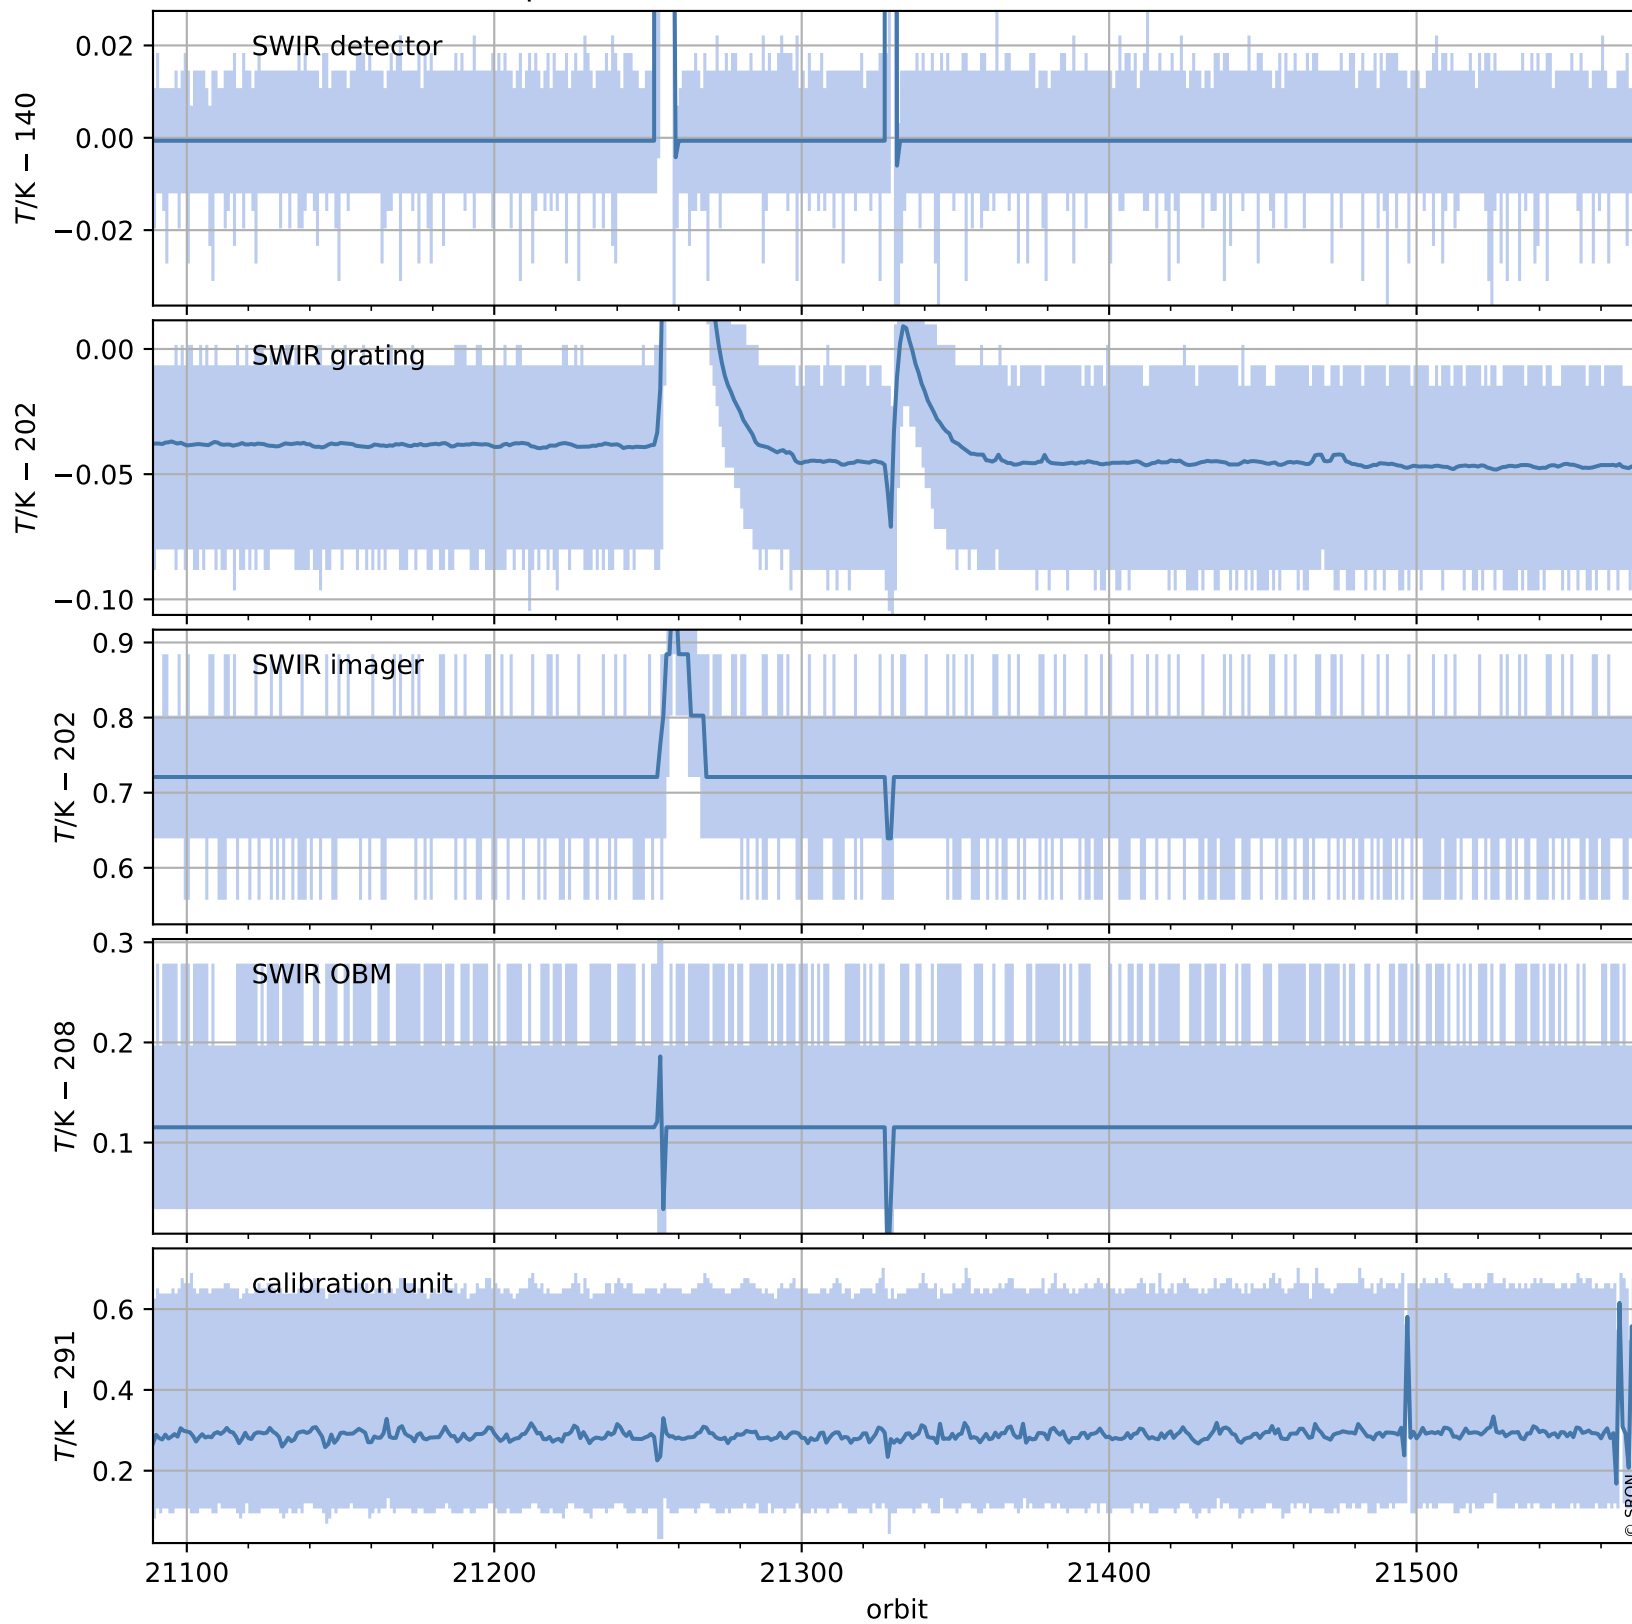

Tropomi SWIR housekeeping data

orbits : [21560, 21573]
coverage : 2021-12-11 / 2021-12-12
created : 2023-08-21T09:20:58

Temperature of sensors relevant for SWIR (one day)

Tropomi SWIR housekeeping data

orbits : [21089, 21573]
coverage : 2021-11-07 / 2021-12-12
created : 2023-08-21T09:20:59

Temperature of sensors relevant for SWIR (last month)

Tropomi SWIR housekeeping data

orbits : [21560, 21573]
coverage : 2021-12-11 / 2021-12-12
created : 2023-08-21T09:20:59

Current and duty cycle of 3 heaters relevant for SWIR (one day)

Tropomi SWIR housekeeping data

orbits : [21089, 21573]
coverage : 2021-11-07 / 2021-12-12
created : 2023-08-21T09:21:00

Current and duty cycle of 3 heaters relevant for SWIR (last month)

Tropomi SWIR housekeeping data

orbits : [21560, 21573]
coverage : 2021-12-11 / 2021-12-12
created : 2023-08-21T09:21:00

Temperature of sensors at the SWIR front-end electronics (one day)

Tropomi SWIR housekeeping data

orbits : [21089, 21573]
coverage : 2021-11-07 / 2021-12-12
created : 2023-08-21T09:21:00