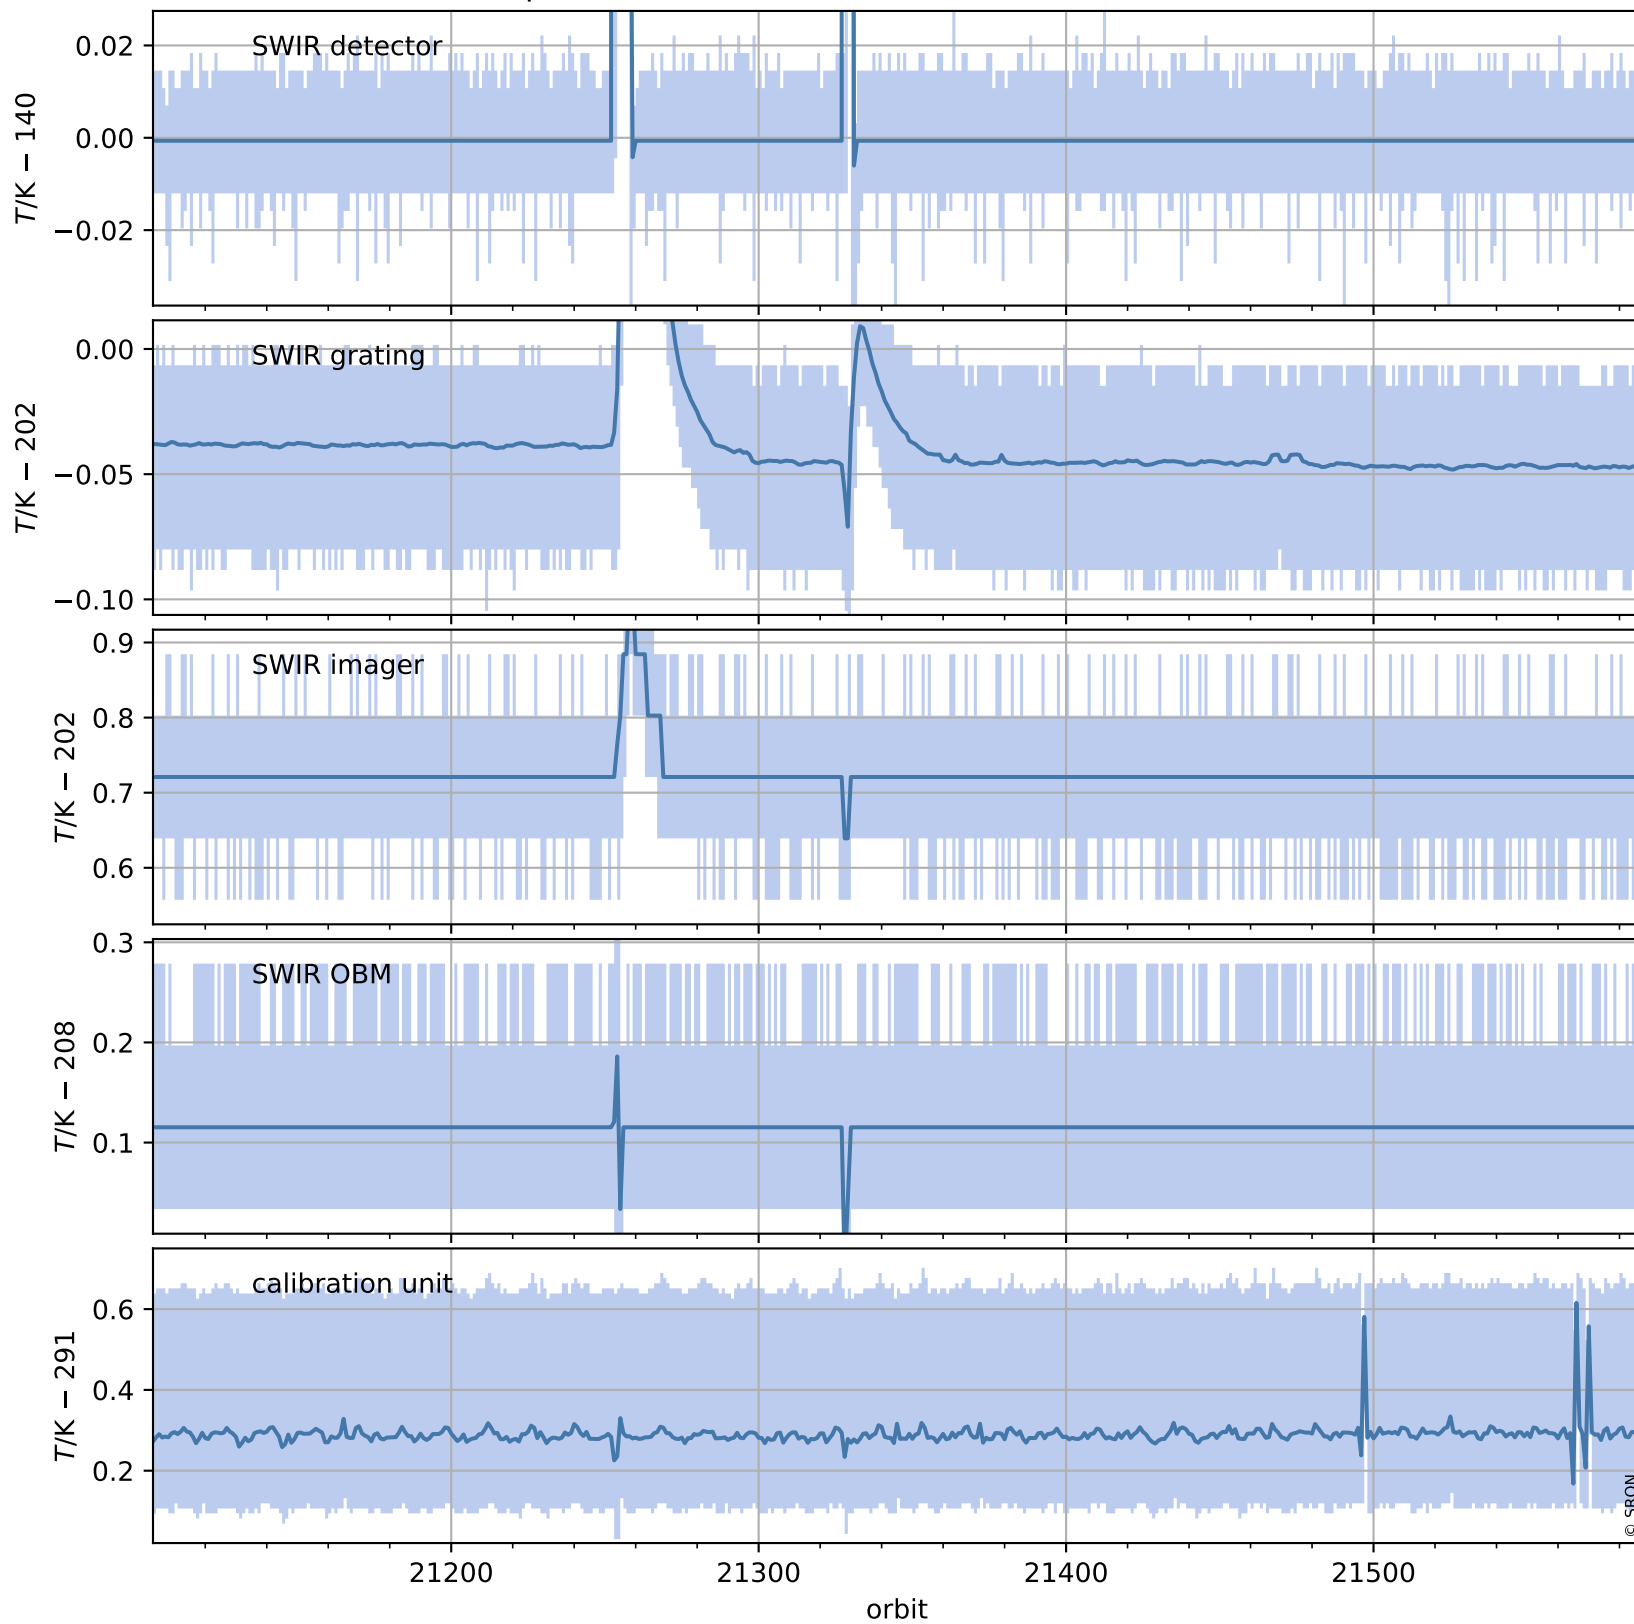

Tropomi SWIR housekeeping data

orbits : [21574, 21587]
coverage : 2021-12-12 / 2021-12-13
created : 2023-08-21T09:21:01

Temperature of sensors relevant for SWIR (one day)

Tropomi SWIR housekeeping data

orbits : [21103, 21587]
coverage : 2021-11-08 / 2021-12-13
created : 2023-08-21T09:21:01

Temperature of sensors relevant for SWIR (last month)

Tropomi SWIR housekeeping data

orbits : [21574, 21587]
coverage : 2021-12-12 / 2021-12-13
created : 2023-08-21T09:21:01

Current and duty cycle of 3 heaters relevant for SWIR (one day)

Tropomi SWIR housekeeping data

orbits : [21103, 21587]
coverage : 2021-11-08 / 2021-12-13
created : 2023-08-21T09:21:02

Current and duty cycle of 3 heaters relevant for SWIR (last month)

Tropomi SWIR housekeeping data

orbits : [21574, 21587]
coverage : 2021-12-12 / 2021-12-13
created : 2023-08-21T09:21:02

Temperature of sensors at the SWIR front-end electronics (one day)

Tropomi SWIR housekeeping data

orbits : [21103, 21587]
coverage : 2021-11-08 / 2021-12-13
created : 2023-08-21T09:21:03