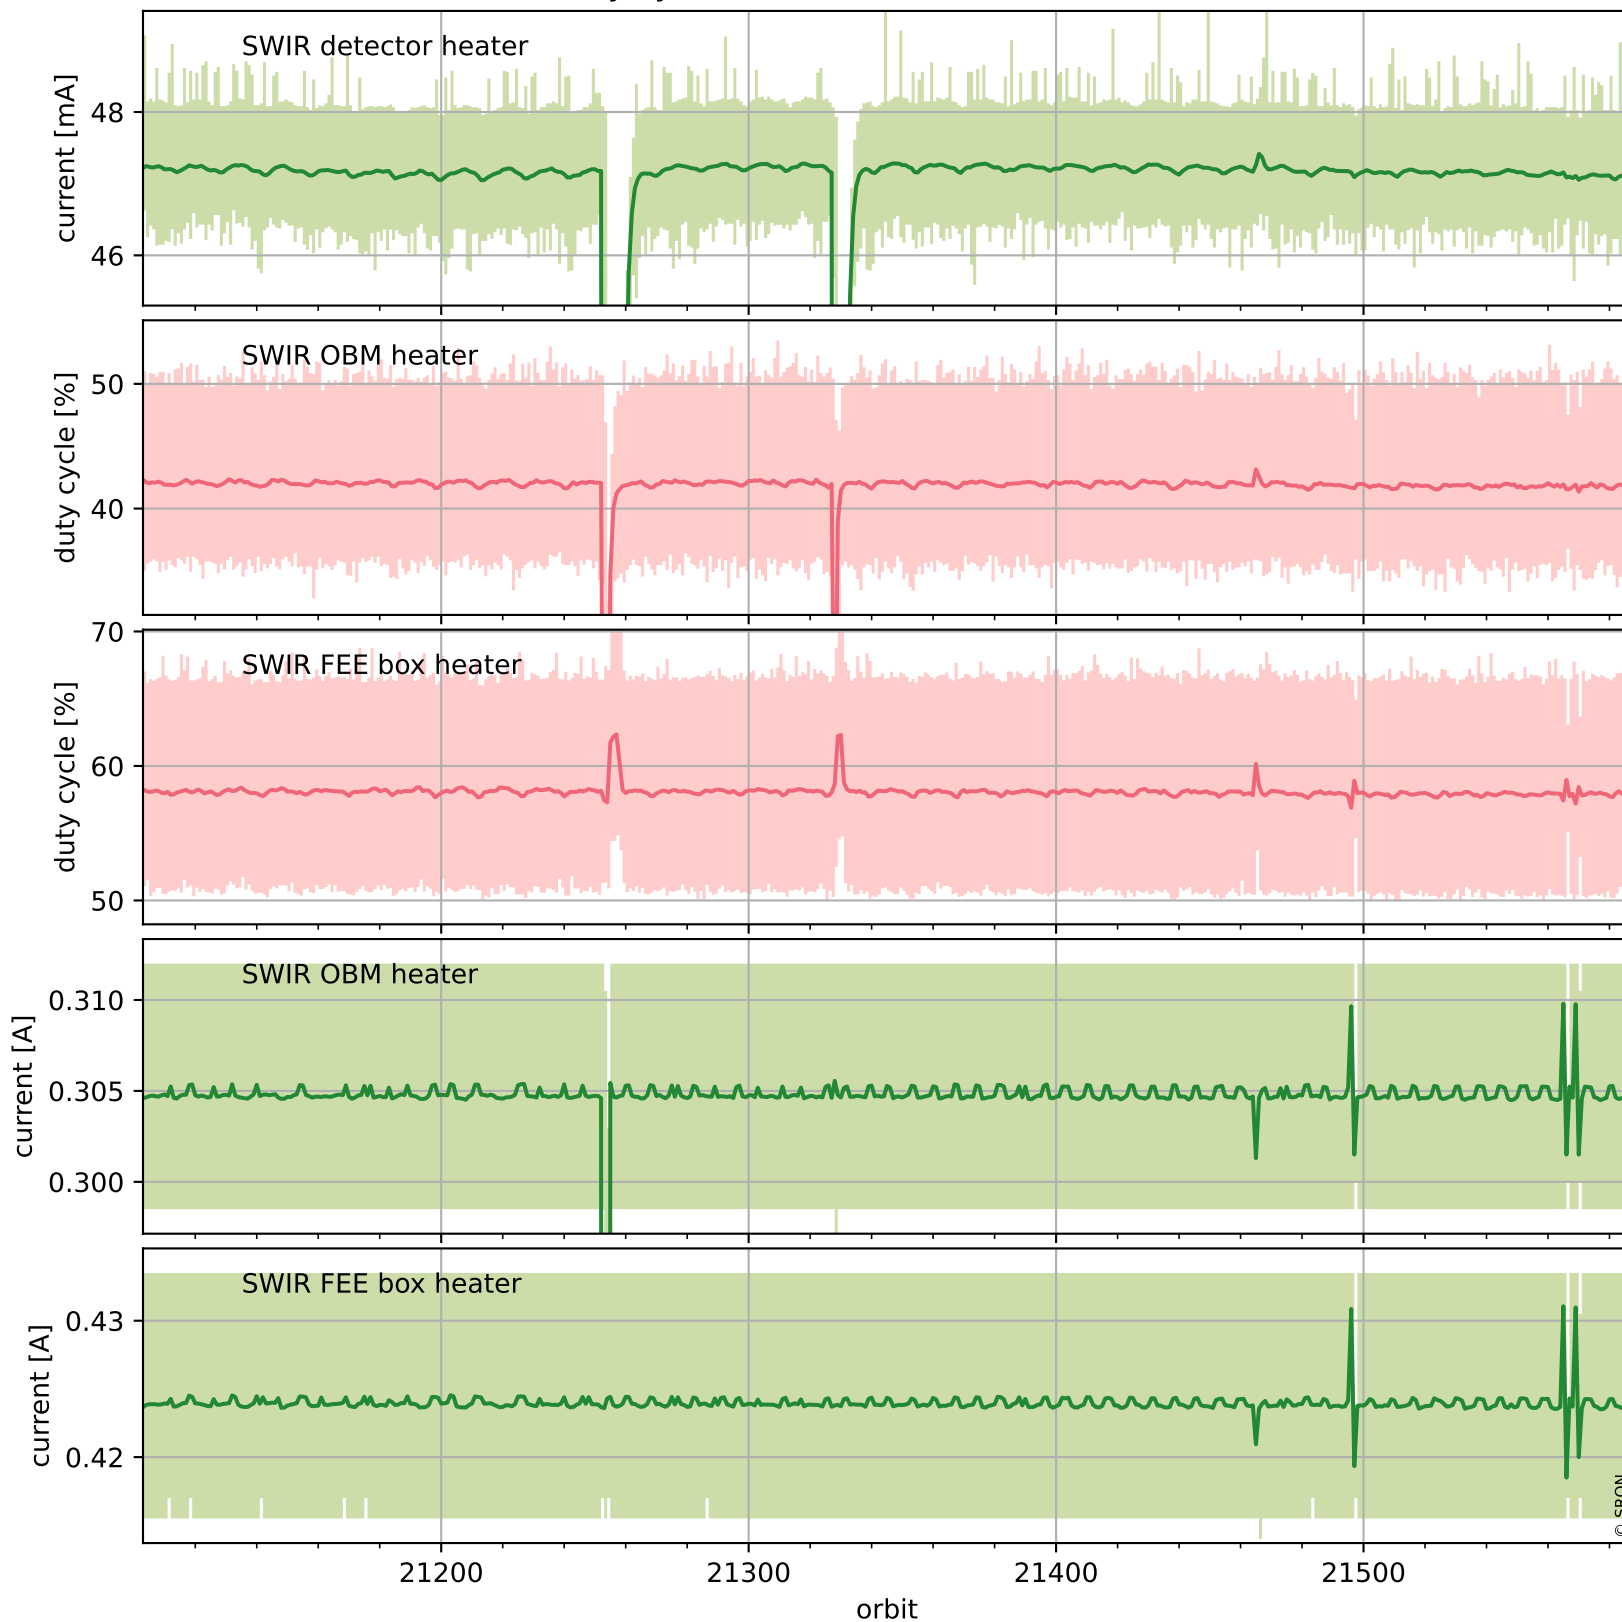

Tropomi SWIR housekeeping data

orbits : [21574, 21587]
coverage : 2021-12-12 / 2021-12-13
created : 2023-08-21T09:21:01

Temperature of sensors relevant for SWIR (one day)

Tropomi SWIR housekeeping data

orbits : [21103, 21587]
coverage : 2021-11-08 / 2021-12-13
created : 2023-08-21T09:21:01

Temperature of sensors relevant for SWIR (last month)

Tropomi SWIR housekeeping data

orbits : [21574, 21587]
coverage : 2021-12-12 / 2021-12-13
created : 2023-08-21T09:21:01

Current and duty cycle of 3 heaters relevant for SWIR (one day)

Tropomi SWIR housekeeping data

orbits : [21103, 21587]
coverage : 2021-11-08 / 2021-12-13
created : 2023-08-21T09:21:02

Current and duty cycle of 3 heaters relevant for SWIR (last month)

Tropomi SWIR housekeeping data

orbits : [21574, 21587]
coverage : 2021-12-12 / 2021-12-13
created : 2023-08-21T09:21:02

Temperature of sensors at the SWIR front-end electronics (one day)

Tropomi SWIR housekeeping data

orbits : [21103, 21587]
coverage : 2021-11-08 / 2021-12-13
created : 2023-08-21T09:21:03