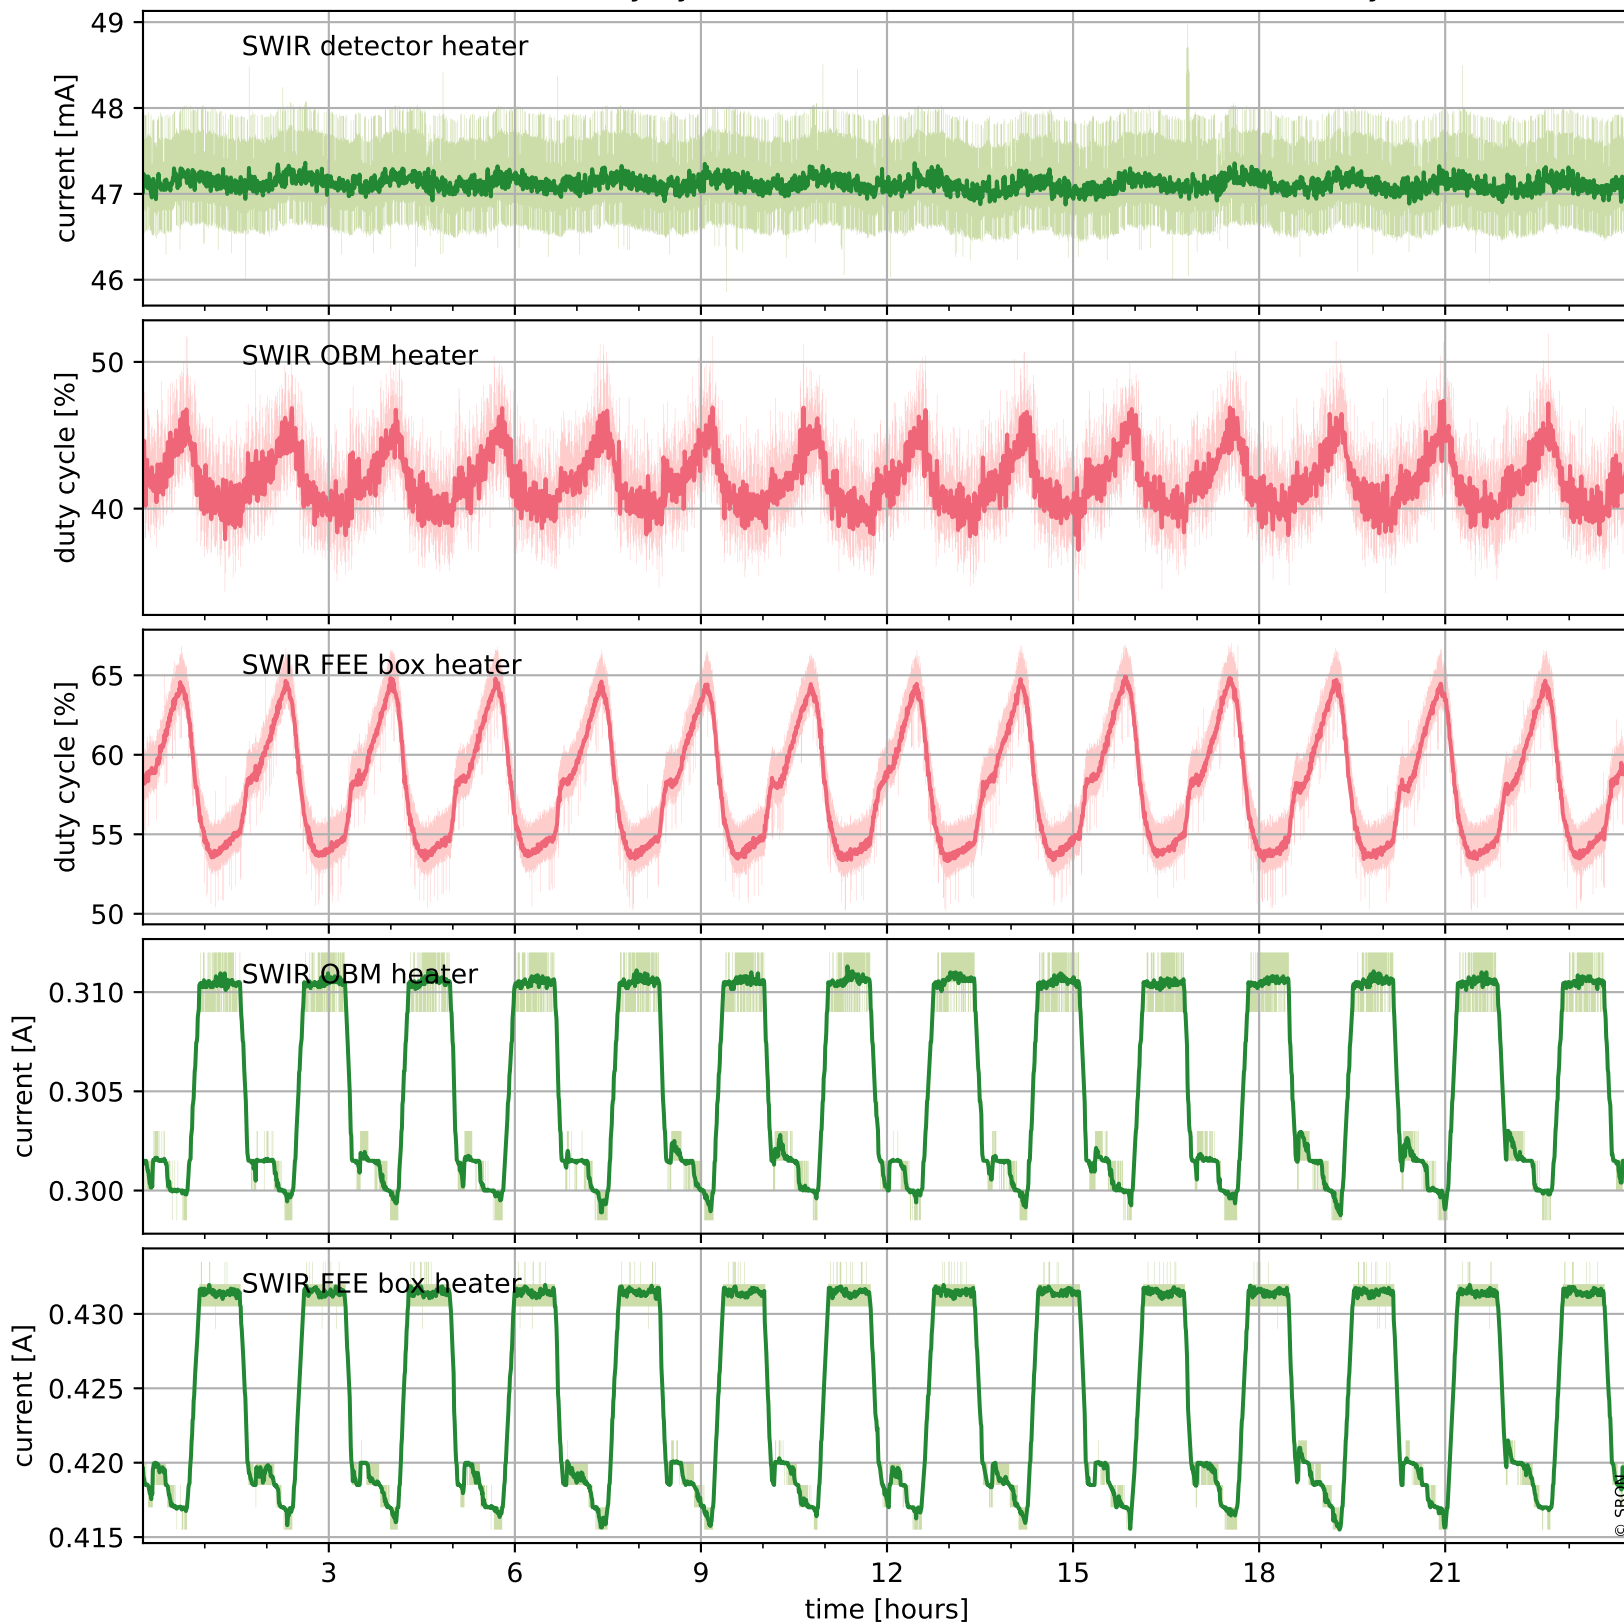

Tropomi SWIR housekeeping data

orbits : [21574, 21587]
coverage : 2021-12-12 / 2021-12-13
created : 2023-08-21T09:21:01

Temperature of sensors relevant for SWIR (one day)

Tropomi SWIR housekeeping data

orbits : [21103, 21587]
coverage : 2021-11-08 / 2021-12-13
created : 2023-08-21T09:21:01

Temperature of sensors relevant for SWIR (last month)

Tropomi SWIR housekeeping data

orbits : [21574, 21587]
coverage : 2021-12-12 / 2021-12-13
created : 2023-08-21T09:21:01

Current and duty cycle of 3 heaters relevant for SWIR (one day)

Tropomi SWIR housekeeping data

orbits : [21103, 21587]
coverage : 2021-11-08 / 2021-12-13
created : 2023-08-21T09:21:02

Current and duty cycle of 3 heaters relevant for SWIR (last month)

Tropomi SWIR housekeeping data

orbits : [21574, 21587]
coverage : 2021-12-12 / 2021-12-13
created : 2023-08-21T09:21:02

Temperature of sensors at the SWIR front-end electronics (one day)

Tropomi SWIR housekeeping data

orbits : [21103, 21587]
coverage : 2021-11-08 / 2021-12-13
created : 2023-08-21T09:21:03