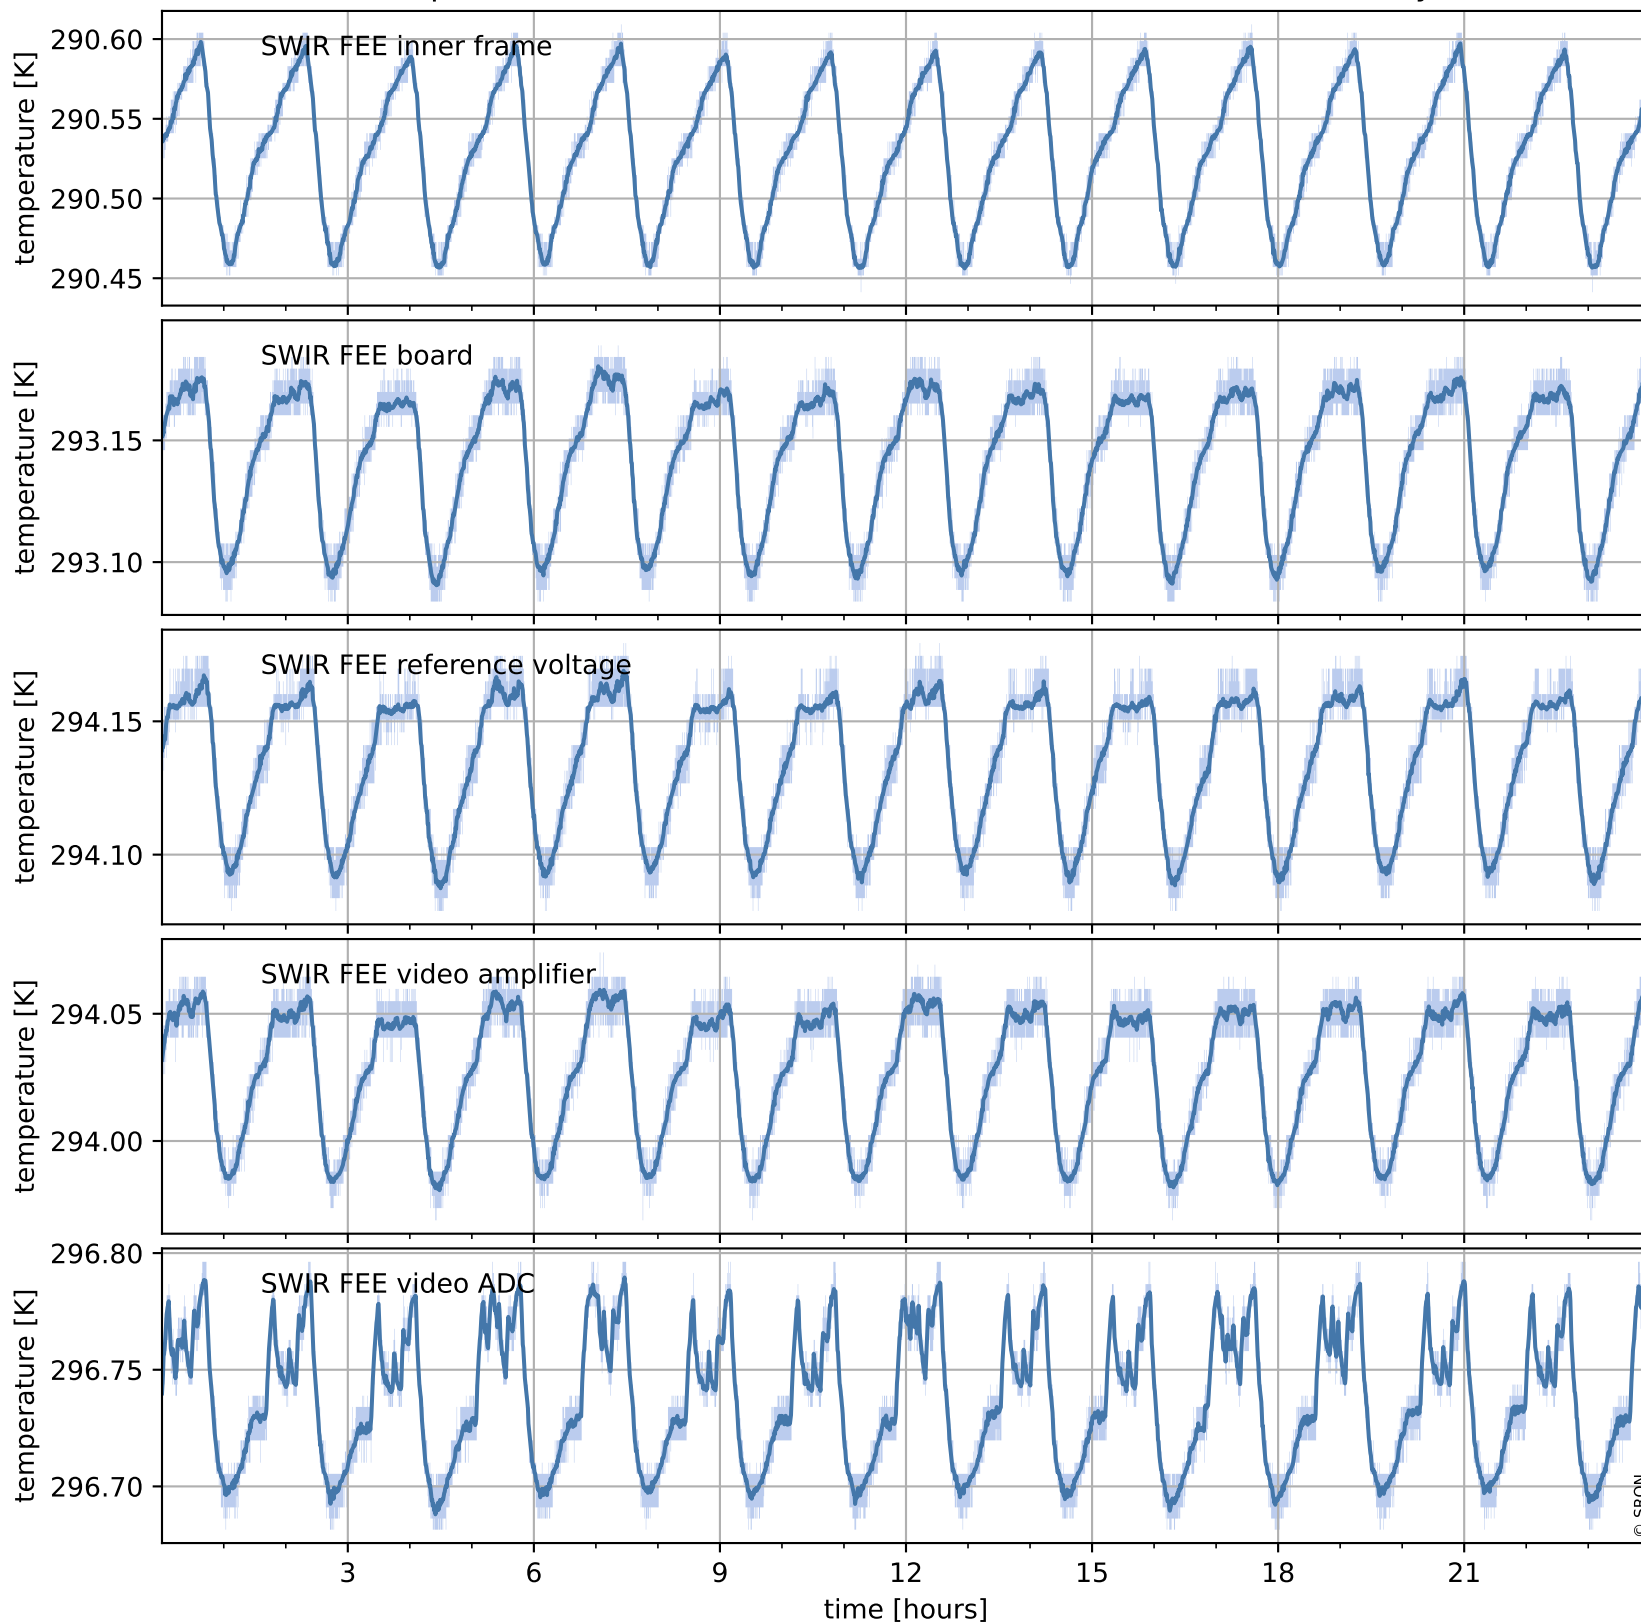

Tropomi SWIR housekeeping data

orbits : [21574, 21587]
coverage : 2021-12-12 / 2021-12-13
created : 2023-08-21T09:21:01

Temperature of sensors relevant for SWIR (one day)

Tropomi SWIR housekeeping data

orbits : [21103, 21587]
coverage : 2021-11-08 / 2021-12-13
created : 2023-08-21T09:21:01

Temperature of sensors relevant for SWIR (last month)

Tropomi SWIR housekeeping data

orbits : [21574, 21587]
coverage : 2021-12-12 / 2021-12-13
created : 2023-08-21T09:21:01

Current and duty cycle of 3 heaters relevant for SWIR (one day)

Tropomi SWIR housekeeping data

orbits : [21103, 21587]
coverage : 2021-11-08 / 2021-12-13
created : 2023-08-21T09:21:02

Current and duty cycle of 3 heaters relevant for SWIR (last month)

Tropomi SWIR housekeeping data

orbits : [21574, 21587]
coverage : 2021-12-12 / 2021-12-13
created : 2023-08-21T09:21:02

Temperature of sensors at the SWIR front-end electronics (one day)

Tropomi SWIR housekeeping data

orbits : [21103, 21587]
coverage : 2021-11-08 / 2021-12-13
created : 2023-08-21T09:21:03