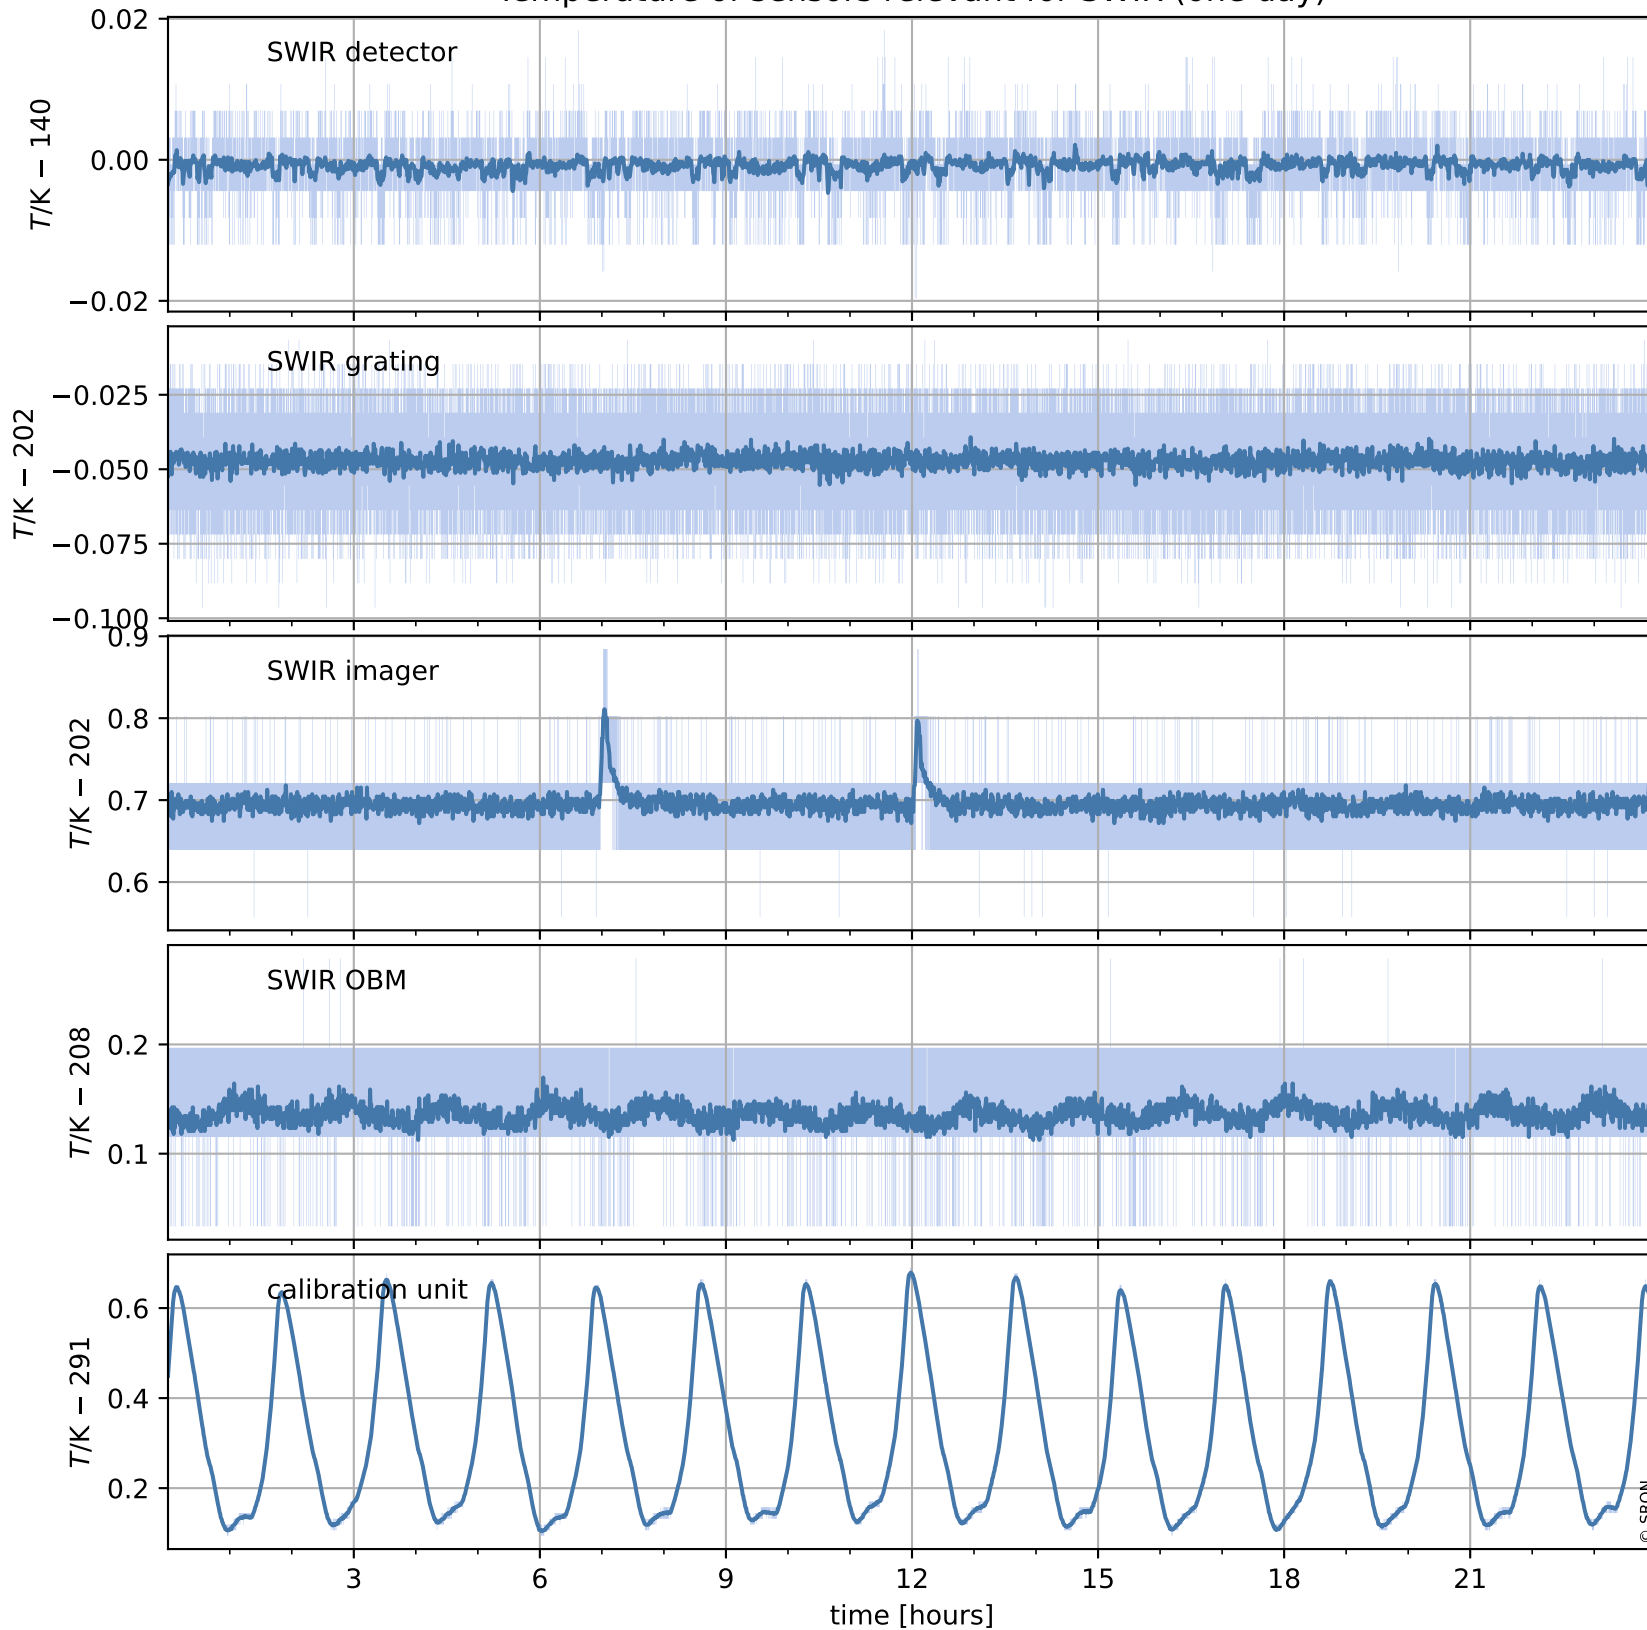

Tropomi SWIR housekeeping data

orbits : [21574, 21587]
coverage : 2021-12-12 / 2021-12-13
created : 2023-08-21T09:21:01

Temperature of sensors relevant for SWIR (one day)

Tropomi SWIR housekeeping data

orbits : [21103, 21587]
coverage : 2021-11-08 / 2021-12-13
created : 2023-08-21T09:21:01

Temperature of sensors relevant for SWIR (last month)

Tropomi SWIR housekeeping data

orbits : [21574, 21587]
coverage : 2021-12-12 / 2021-12-13
created : 2023-08-21T09:21:01

Current and duty cycle of 3 heaters relevant for SWIR (one day)

Tropomi SWIR housekeeping data

orbits : [21103, 21587]
coverage : 2021-11-08 / 2021-12-13
created : 2023-08-21T09:21:02

Current and duty cycle of 3 heaters relevant for SWIR (last month)

Tropomi SWIR housekeeping data