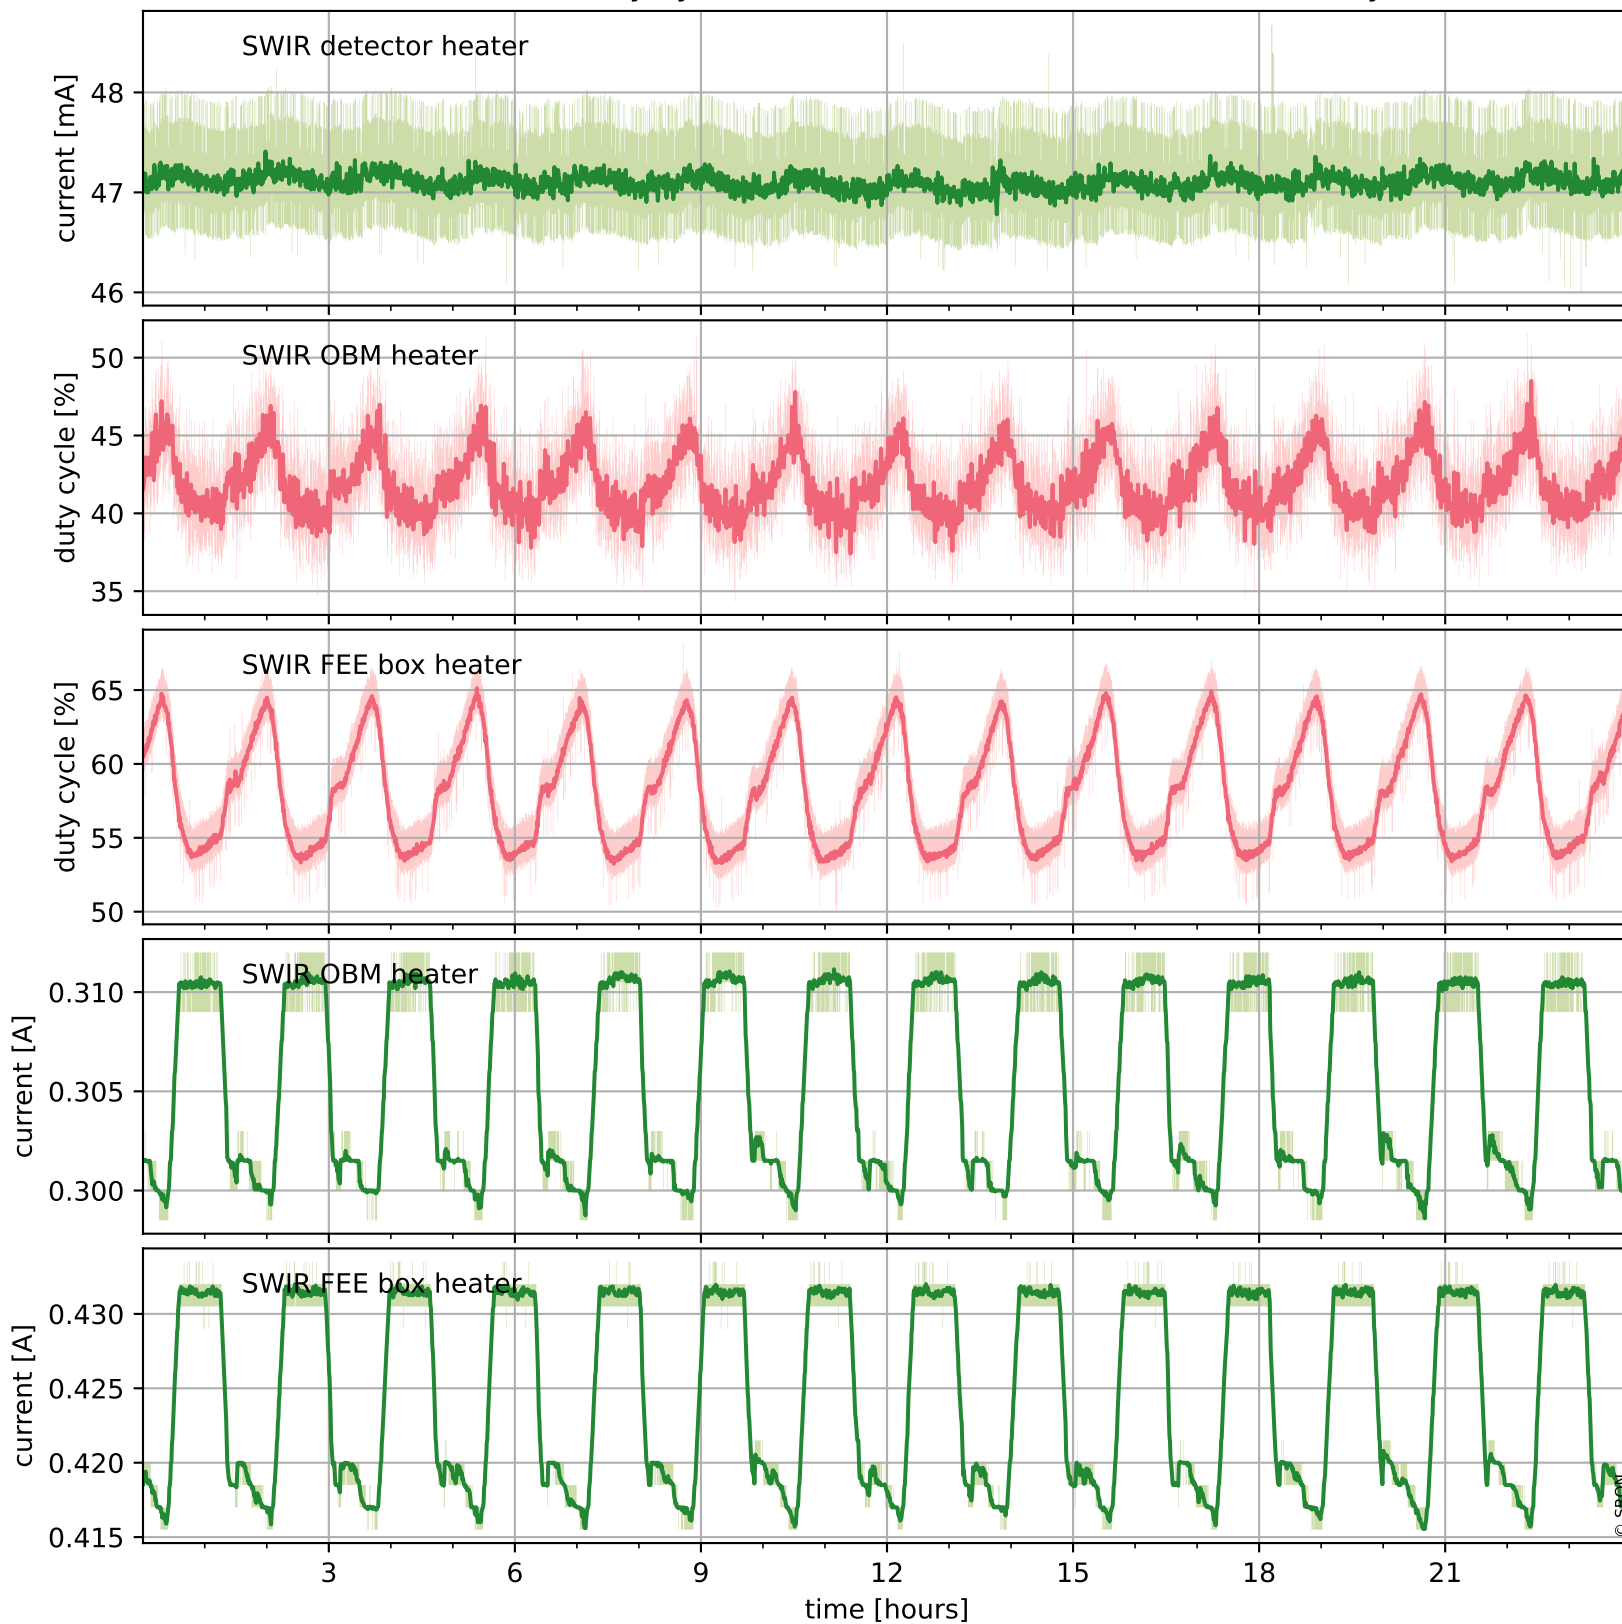

Tropomi SWIR housekeeping data

orbits : [21588, 21602]
coverage : 2021-12-13 / 2021-12-14
created : 2023-08-21T09:21:03

Temperature of sensors relevant for SWIR (one day)

Tropomi SWIR housekeeping data

orbits : [21118, 21602]
coverage : 2021-11-09 / 2021-12-14
created : 2023-08-21T09:21:03

Temperature of sensors relevant for SWIR (last month)

Tropomi SWIR housekeeping data

orbits : [21588, 21602]
coverage : 2021-12-13 / 2021-12-14
created : 2023-08-21T09:21:04

Current and duty cycle of 3 heaters relevant for SWIR (one day)

Tropomi SWIR housekeeping data

orbits : [21118, 21602]
coverage : 2021-11-09 / 2021-12-14
created : 2023-08-21T09:21:04

Current and duty cycle of 3 heaters relevant for SWIR (last month)

Tropomi SWIR housekeeping data