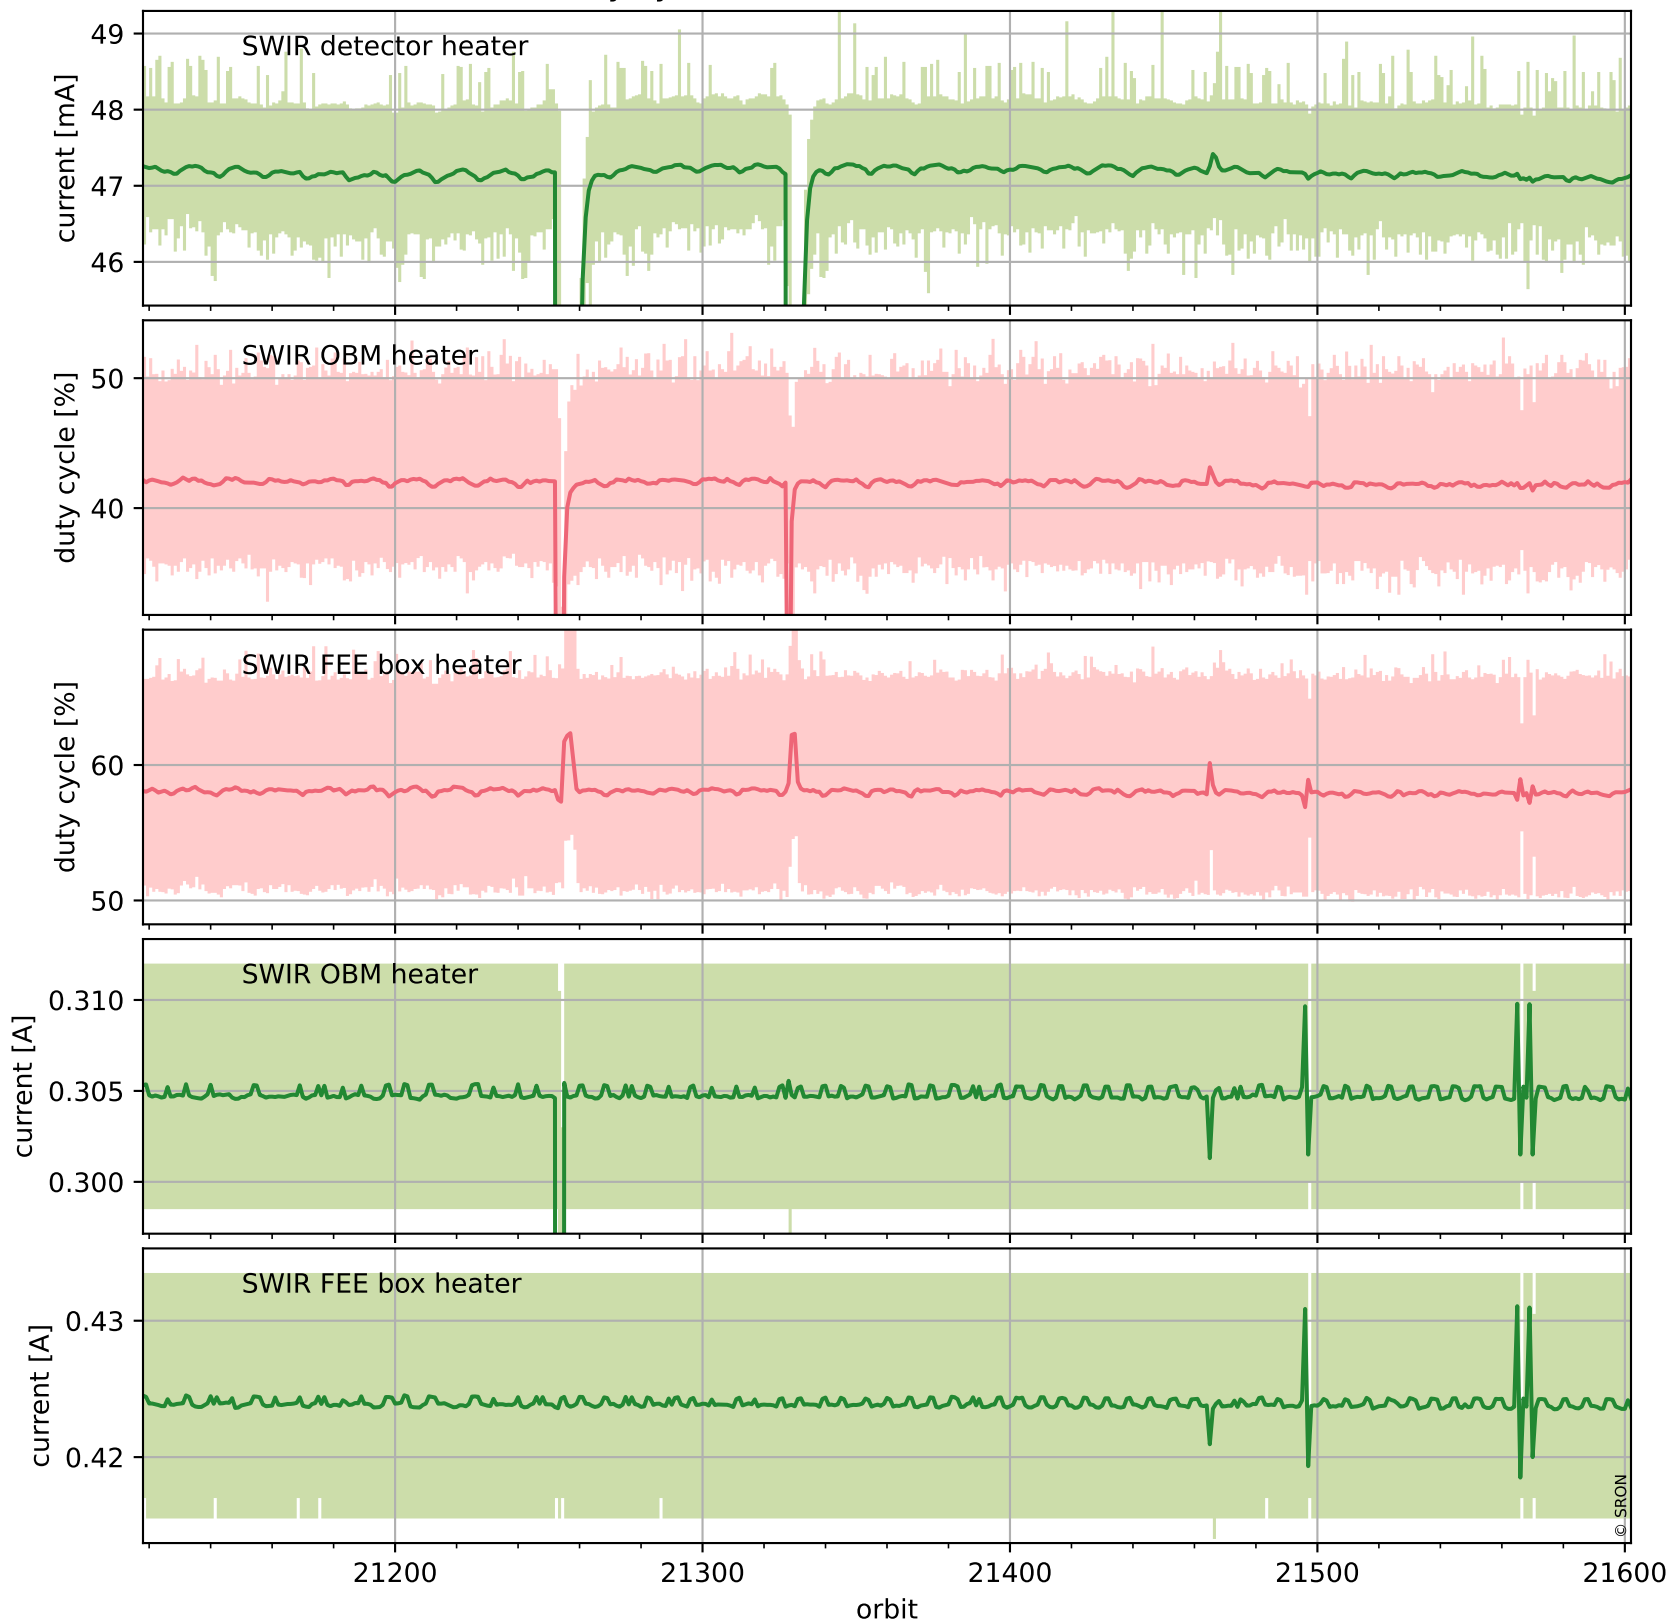

Tropomi SWIR housekeeping data

orbits : [21588, 21602]
coverage : 2021-12-13 / 2021-12-14
created : 2023-08-21T09:21:03

Temperature of sensors relevant for SWIR (one day)

Tropomi SWIR housekeeping data

orbits : [21118, 21602]
coverage : 2021-11-09 / 2021-12-14
created : 2023-08-21T09:21:03

Temperature of sensors relevant for SWIR (last month)

Tropomi SWIR housekeeping data

orbits : [21588, 21602]
coverage : 2021-12-13 / 2021-12-14
created : 2023-08-21T09:21:04

Current and duty cycle of 3 heaters relevant for SWIR (one day)

Tropomi SWIR housekeeping data

orbits : [21118, 21602]
coverage : 2021-11-09 / 2021-12-14
created : 2023-08-21T09:21:04

Current and duty cycle of 3 heaters relevant for SWIR (last month)

Tropomi SWIR housekeeping data

orbits : [21588, 21602]
coverage : 2021-12-13 / 2021-12-14
created : 2023-08-21T09:21:05

Temperature of sensors at the SWIR front-end electronics (one day)

Tropomi SWIR housekeeping data

orbits : [21118, 21602]
coverage : 2021-11-09 / 2021-12-14
created : 2023-08-21T09:21:05