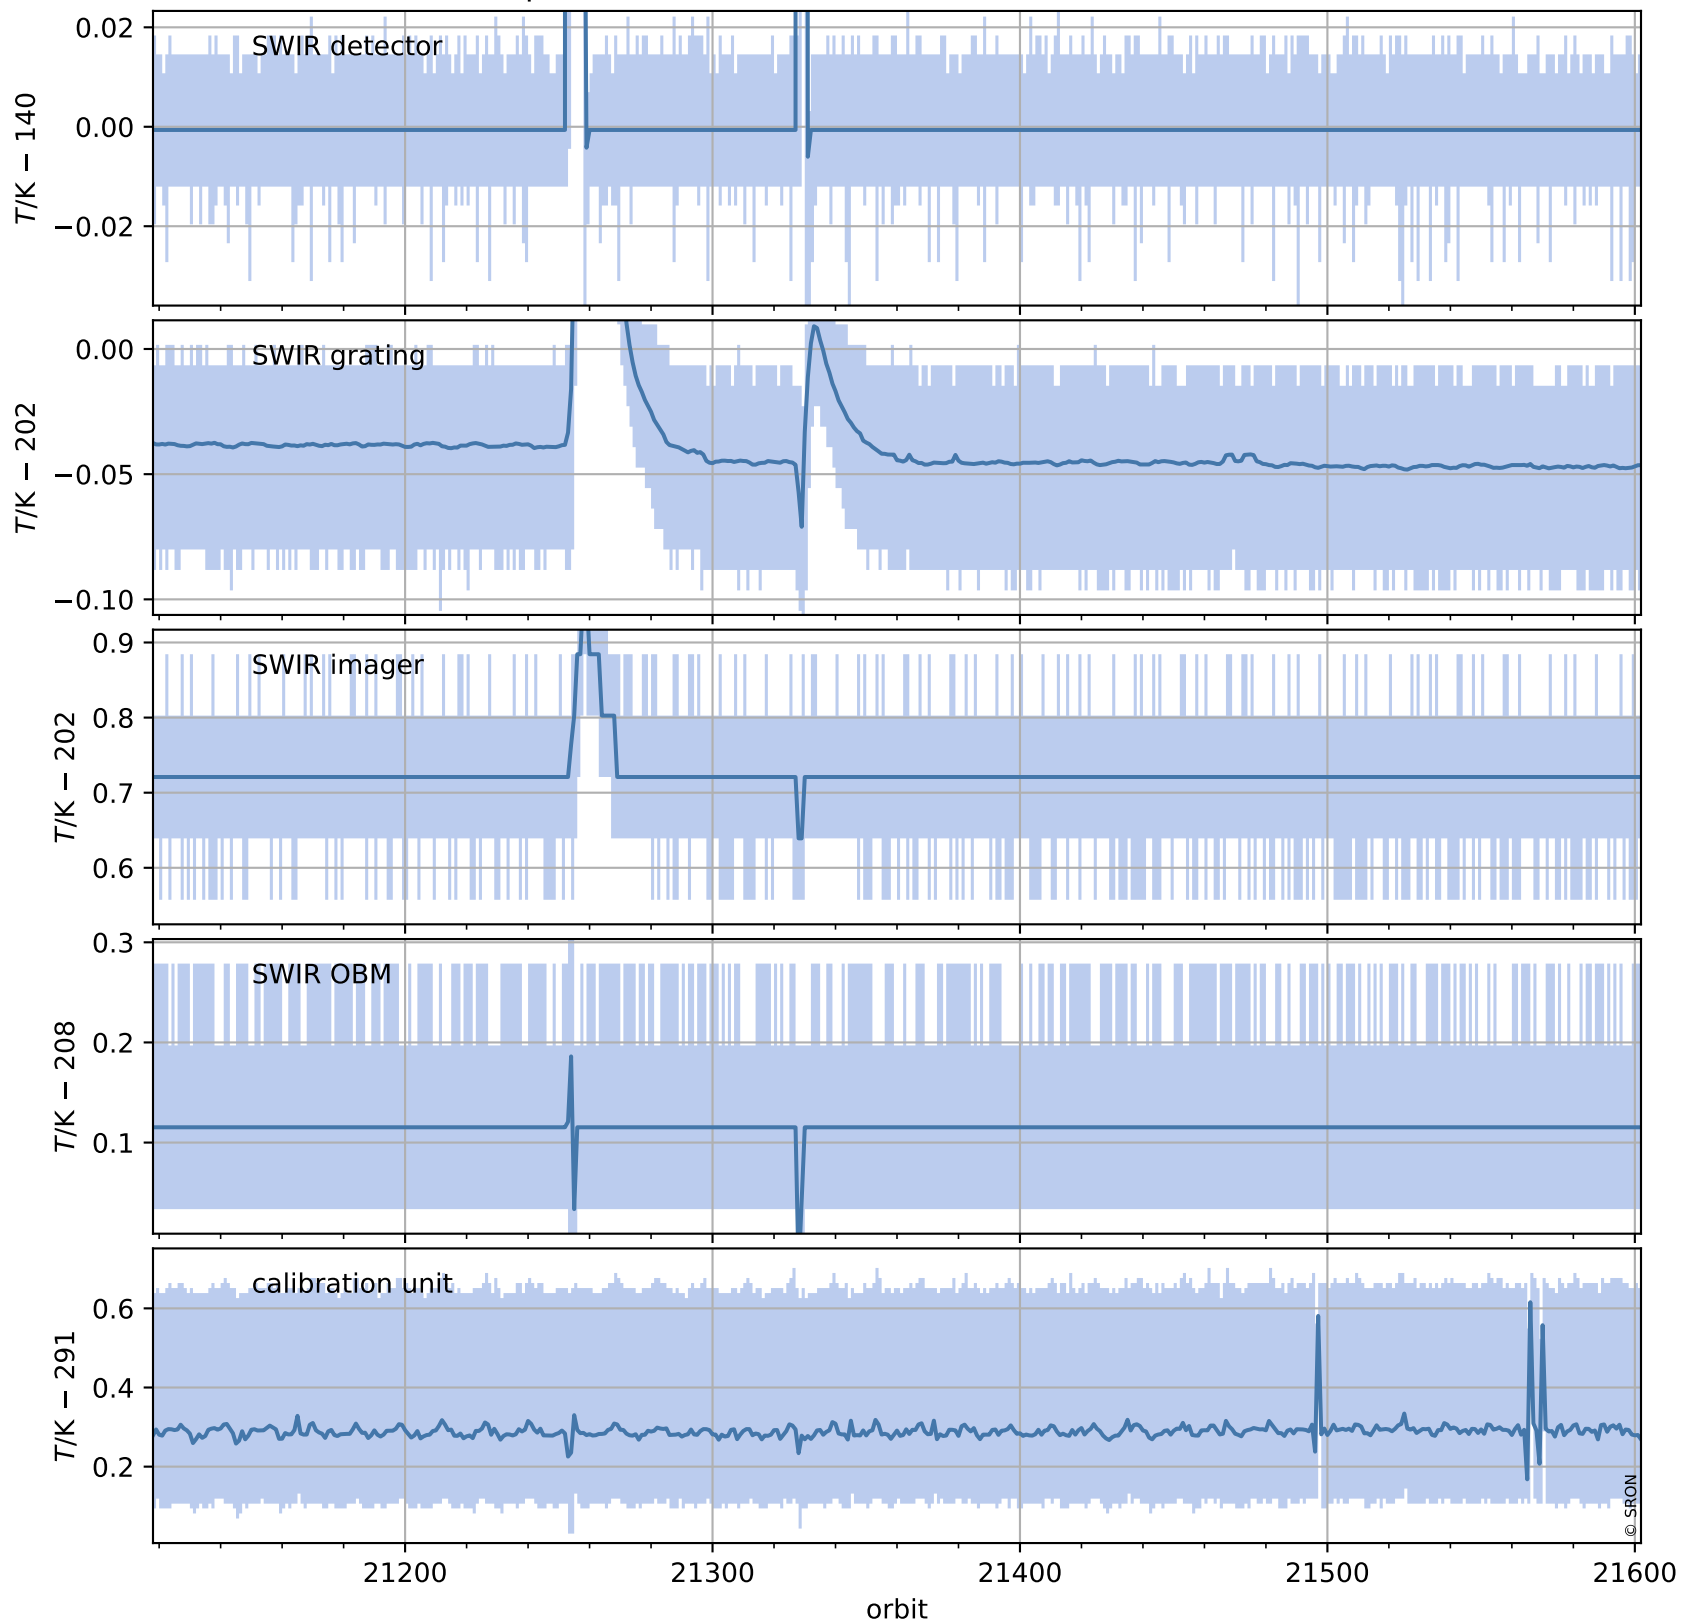

Tropomi SWIR housekeeping data

orbits : [21588, 21602]
coverage : 2021-12-13 / 2021-12-14
created : 2023-08-21T09:21:03

Temperature of sensors relevant for SWIR (one day)

Tropomi SWIR housekeeping data

orbits : [21118, 21602]
coverage : 2021-11-09 / 2021-12-14
created : 2023-08-21T09:21:03

Temperature of sensors relevant for SWIR (last month)

Tropomi SWIR housekeeping data

orbits : [21588, 21602]
coverage : 2021-12-13 / 2021-12-14
created : 2023-08-21T09:21:04

Current and duty cycle of 3 heaters relevant for SWIR (one day)

Tropomi SWIR housekeeping data

orbits : [21118, 21602]
coverage : 2021-11-09 / 2021-12-14
created : 2023-08-21T09:21:04

Current and duty cycle of 3 heaters relevant for SWIR (last month)

Tropomi SWIR housekeeping data

orbits : [21588, 21602]
coverage : 2021-12-13 / 2021-12-14
created : 2023-08-21T09:21:05

Temperature of sensors at the SWIR front-end electronics (one day)

Tropomi SWIR housekeeping data

orbits : [21118, 21602]
coverage : 2021-11-09 / 2021-12-14
created : 2023-08-21T09:21:05