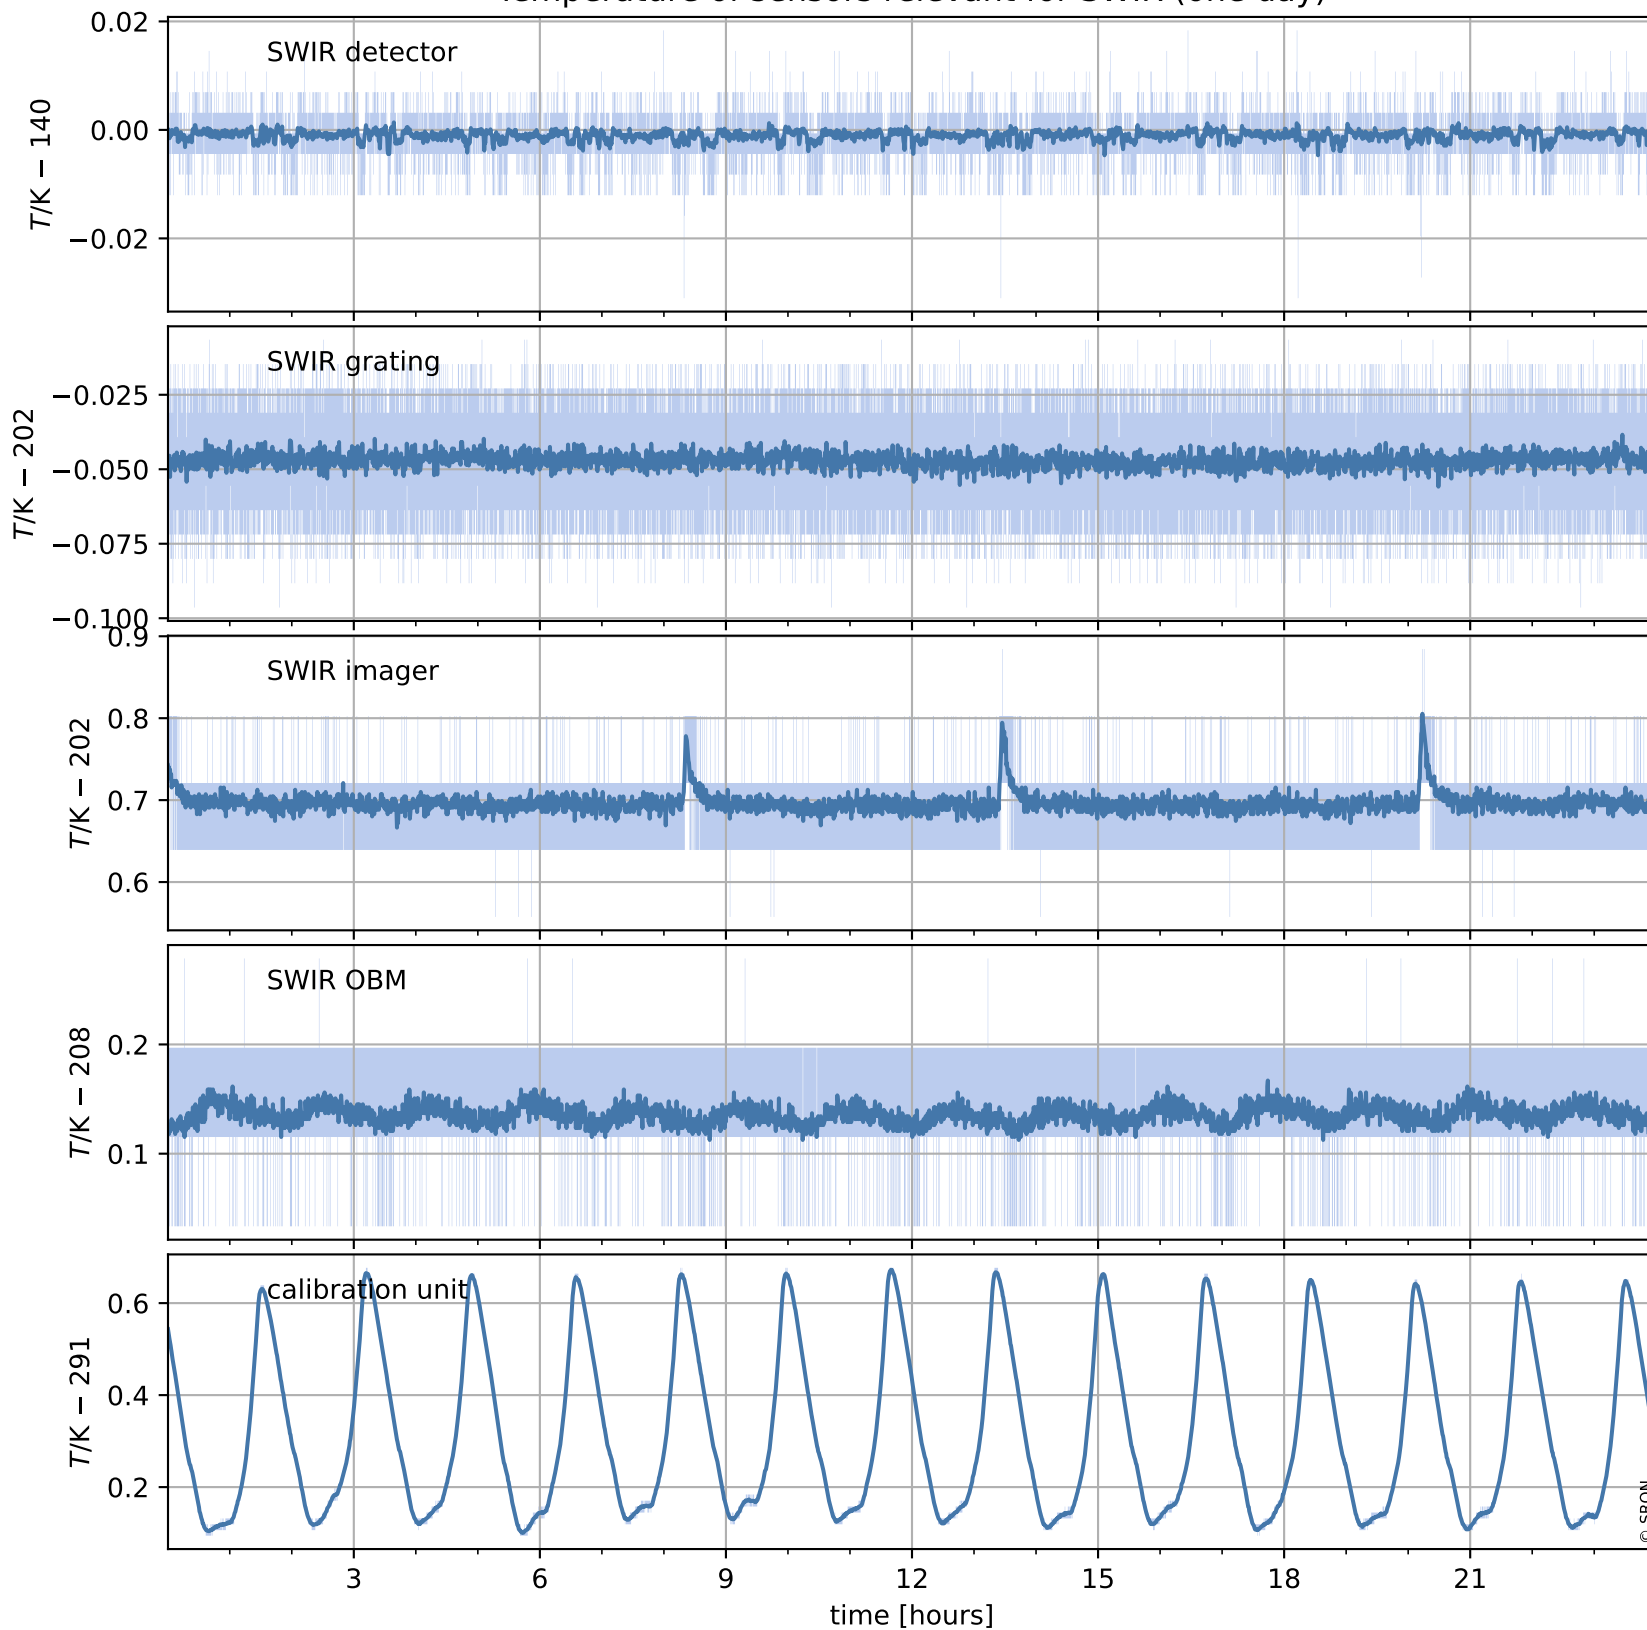

Tropomi SWIR housekeeping data

orbits : [21588, 21602]
coverage : 2021-12-13 / 2021-12-14
created : 2023-08-21T09:21:03

Temperature of sensors relevant for SWIR (one day)

Tropomi SWIR housekeeping data

orbits : [21118, 21602]
coverage : 2021-11-09 / 2021-12-14
created : 2023-08-21T09:21:03

Temperature of sensors relevant for SWIR (last month)

Tropomi SWIR housekeeping data

orbits : [21588, 21602]
coverage : 2021-12-13 / 2021-12-14
created : 2023-08-21T09:21:04

Current and duty cycle of 3 heaters relevant for SWIR (one day)

Tropomi SWIR housekeeping data

orbits : [21118, 21602]
coverage : 2021-11-09 / 2021-12-14
created : 2023-08-21T09:21:04

Current and duty cycle of 3 heaters relevant for SWIR (last month)

Tropomi SWIR housekeeping data