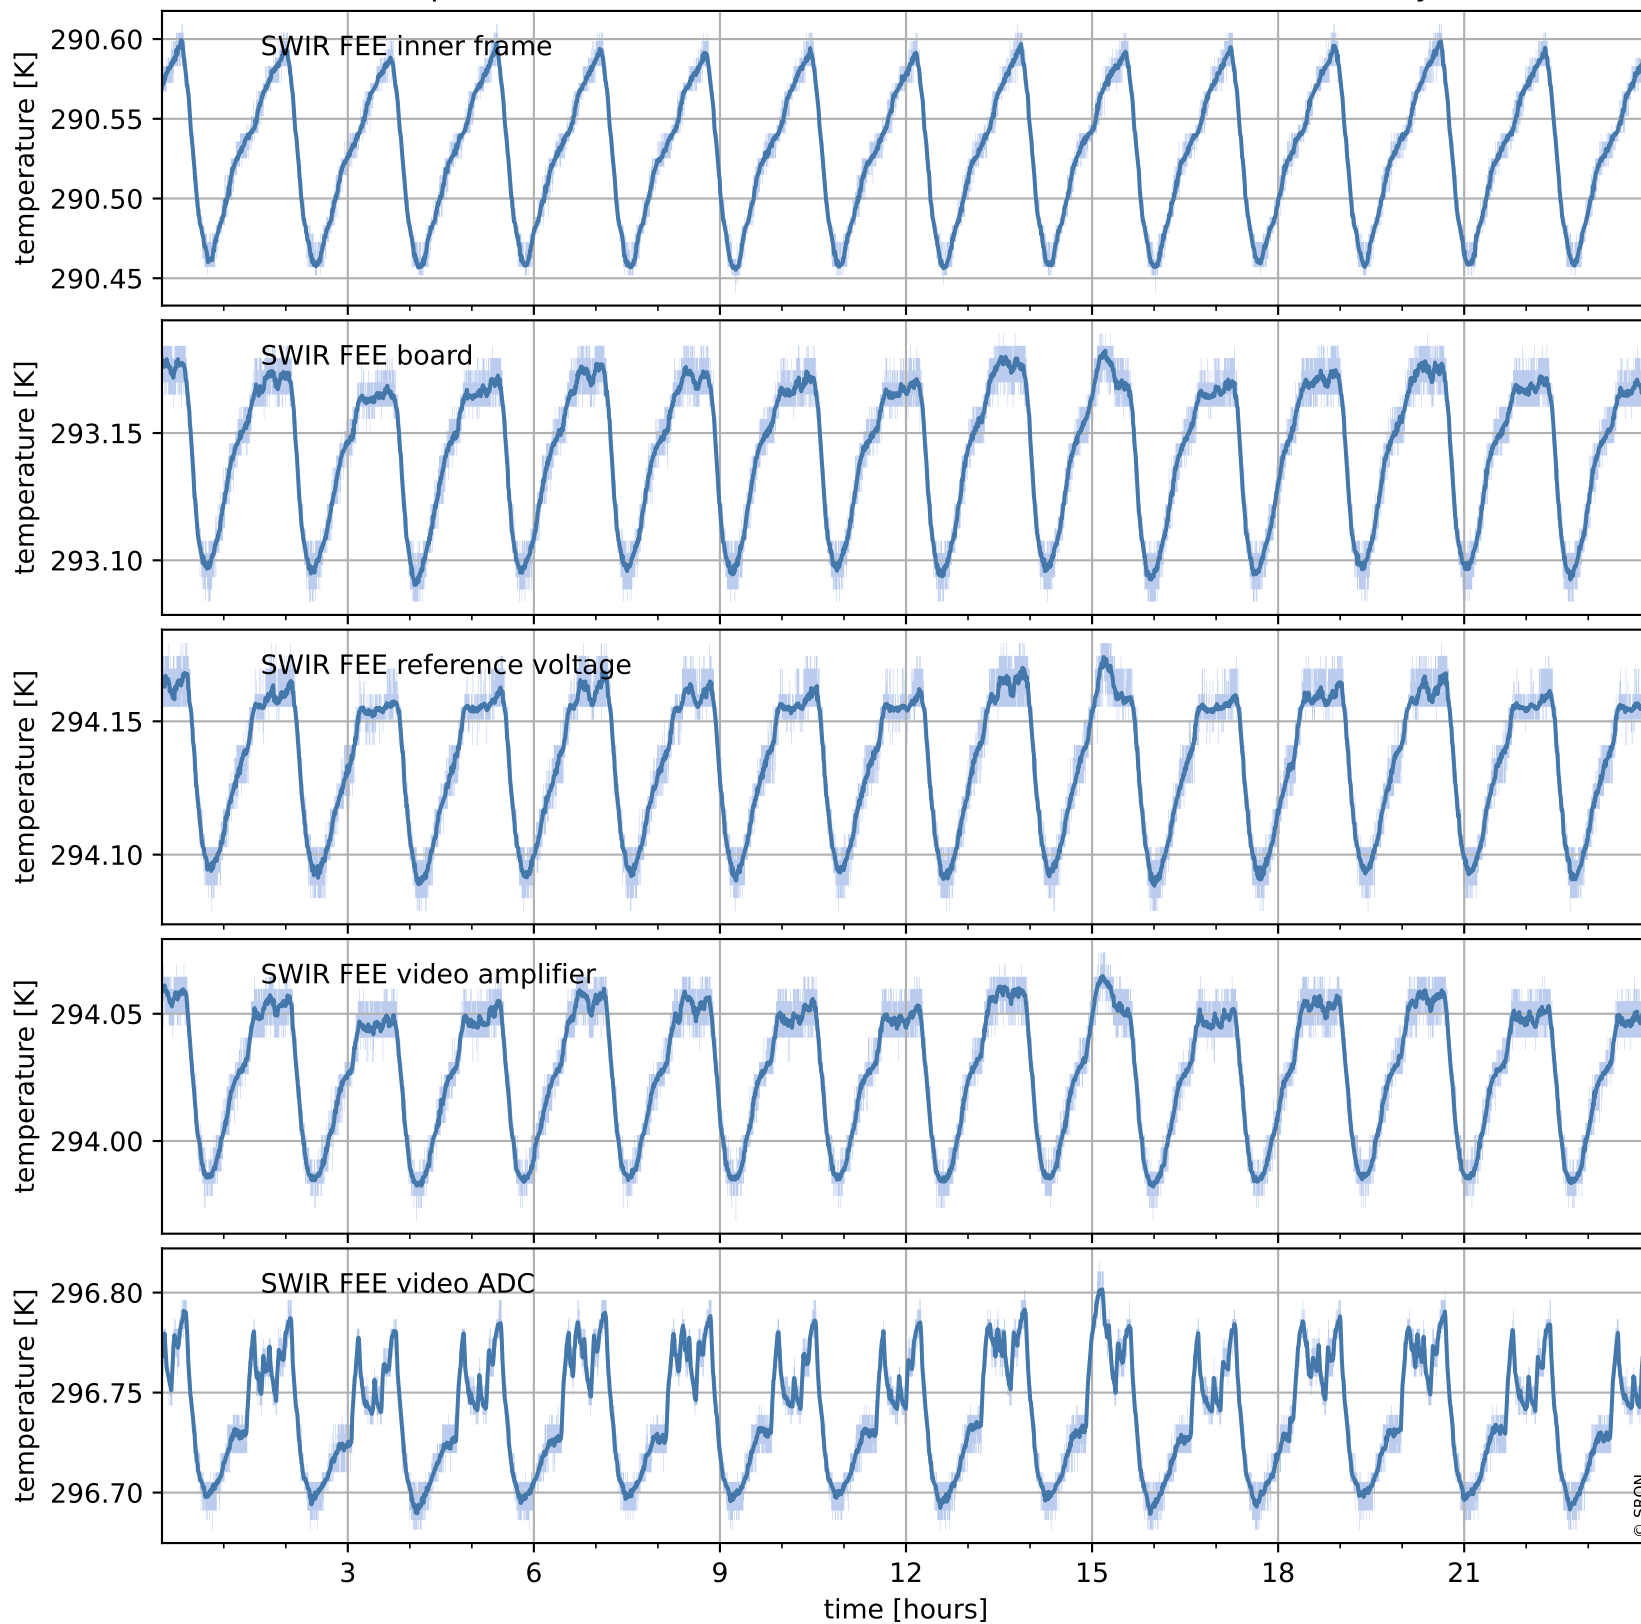

Tropomi SWIR housekeeping data

orbits : [21588, 21602]
coverage : 2021-12-13 / 2021-12-14
created : 2023-08-21T09:21:03

Temperature of sensors relevant for SWIR (one day)

Tropomi SWIR housekeeping data

orbits : [21118, 21602]
coverage : 2021-11-09 / 2021-12-14
created : 2023-08-21T09:21:03

Temperature of sensors relevant for SWIR (last month)

Tropomi SWIR housekeeping data

orbits : [21588, 21602]
coverage : 2021-12-13 / 2021-12-14
created : 2023-08-21T09:21:04

Current and duty cycle of 3 heaters relevant for SWIR (one day)

Tropomi SWIR housekeeping data

orbits : [21118, 21602]
coverage : 2021-11-09 / 2021-12-14
created : 2023-08-21T09:21:04

Current and duty cycle of 3 heaters relevant for SWIR (last month)

Tropomi SWIR housekeeping data

orbits : [21588, 21602]
coverage : 2021-12-13 / 2021-12-14
created : 2023-08-21T09:21:05

Temperature of sensors at the SWIR front-end electronics (one day)

Tropomi SWIR housekeeping data

orbits : [21118, 21602]
coverage : 2021-11-09 / 2021-12-14
created : 2023-08-21T09:21:05