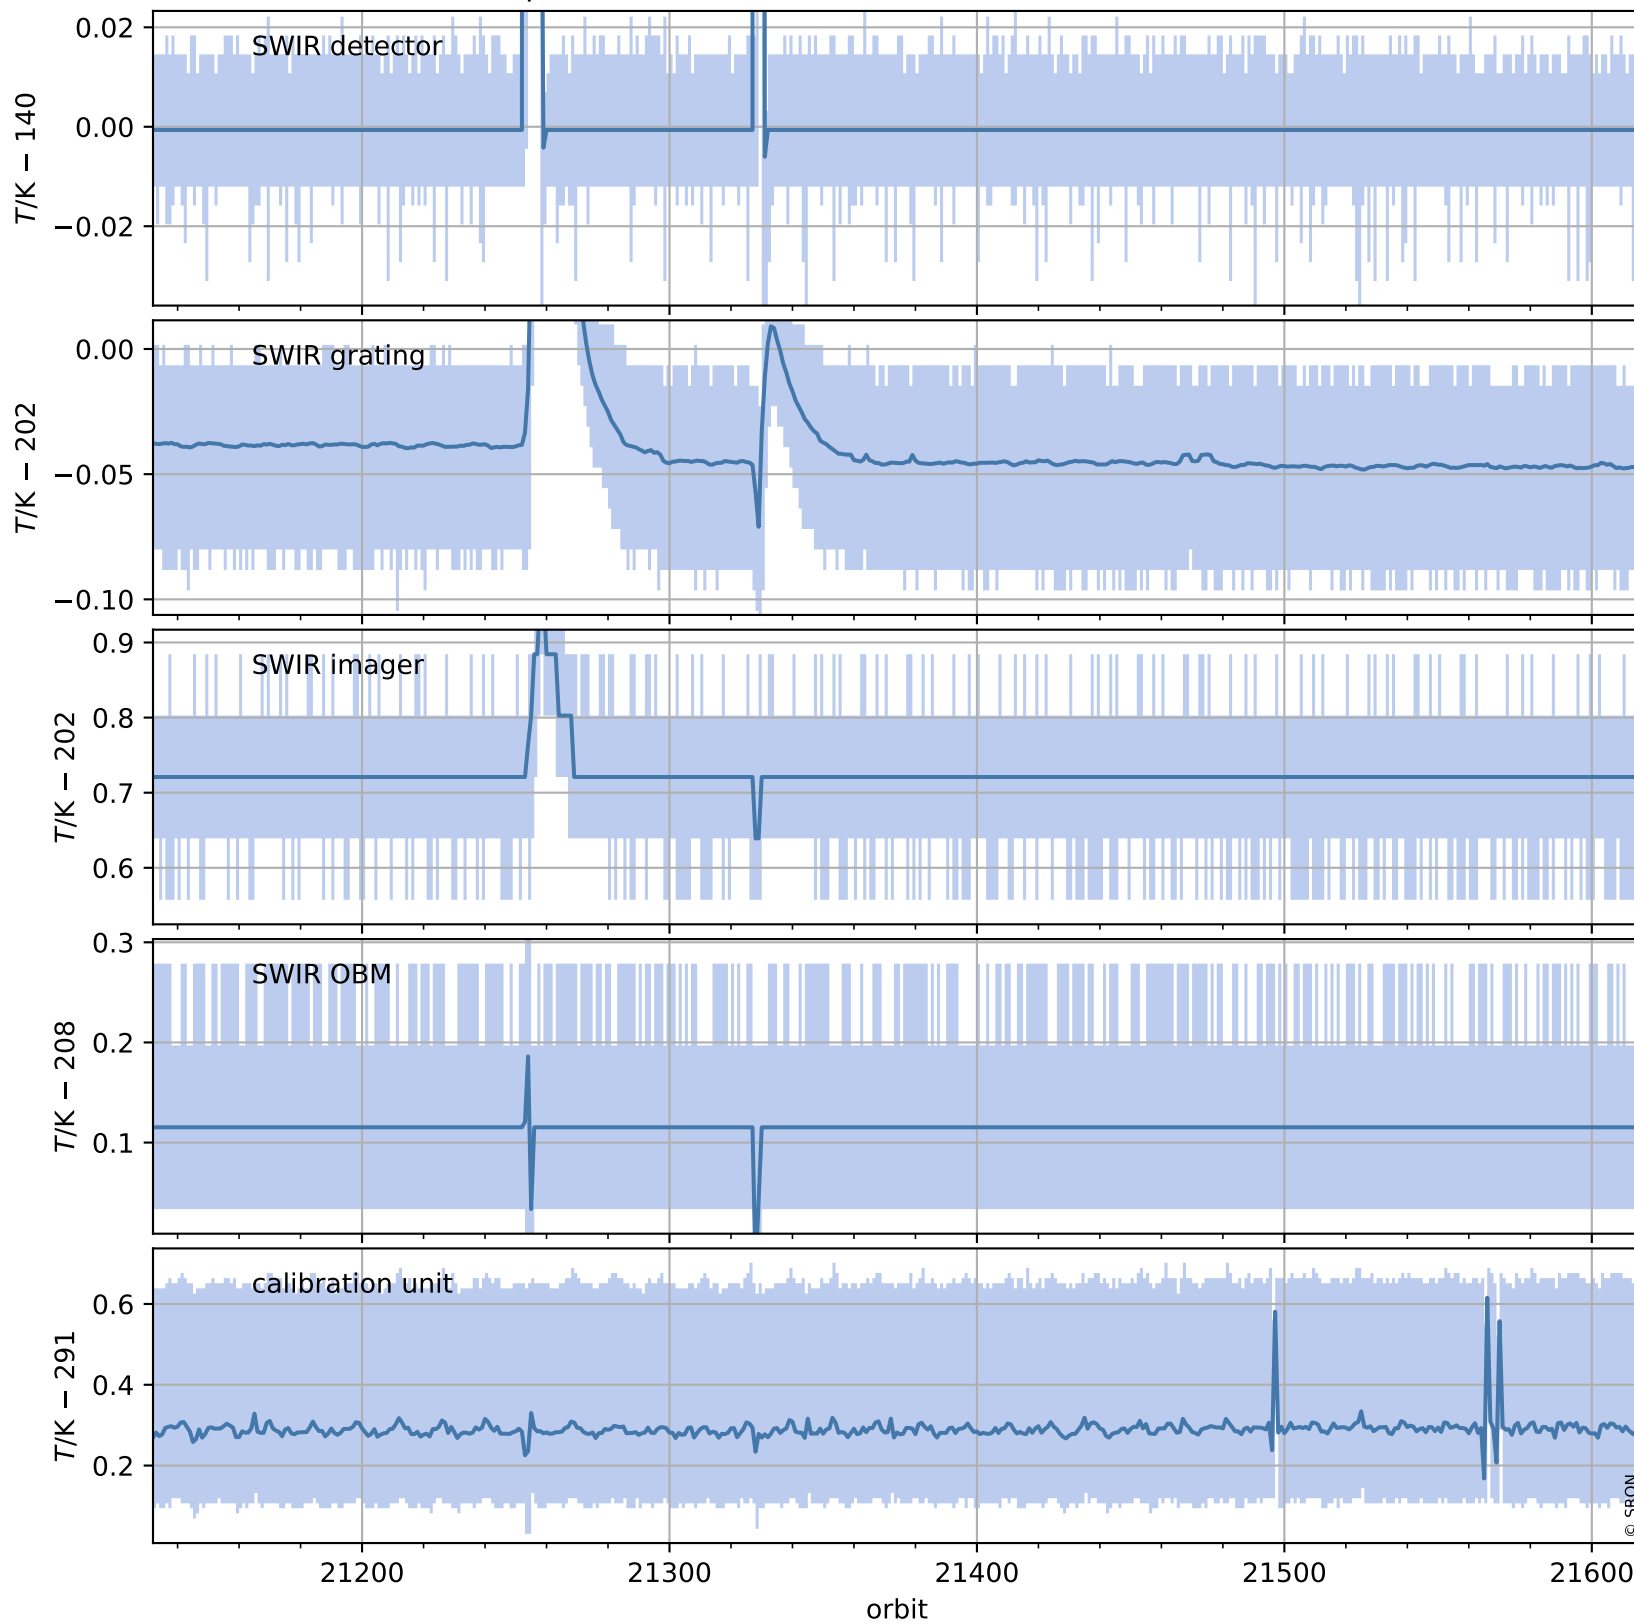

Tropomi SWIR housekeeping data

orbits : [21603, 21616]
coverage : 2021-12-14 / 2021-12-15
created : 2023-08-21T09:21:05

Temperature of sensors relevant for SWIR (one day)

Tropomi SWIR housekeeping data

orbits : [21132, 21616]
coverage : 2021-11-10 / 2021-12-15
created : 2023-08-21T09:21:06

Temperature of sensors relevant for SWIR (last month)

Tropomi SWIR housekeeping data

orbits : [21603, 21616]
coverage : 2021-12-14 / 2021-12-15
created : 2023-08-21T09:21:06

Current and duty cycle of 3 heaters relevant for SWIR (one day)

Tropomi SWIR housekeeping data

orbits : [21132, 21616]
coverage : 2021-11-10 / 2021-12-15
created : 2023-08-21T09:21:06

Current and duty cycle of 3 heaters relevant for SWIR (last month)

Tropomi SWIR housekeeping data

orbits : [21603, 21616]
coverage : 2021-12-14 / 2021-12-15
created : 2023-08-21T09:21:07

Temperature of sensors at the SWIR front-end electronics (one day)

Tropomi SWIR housekeeping data

orbits : [21132, 21616]
coverage : 2021-11-10 / 2021-12-15
created : 2023-08-21T09:21:07