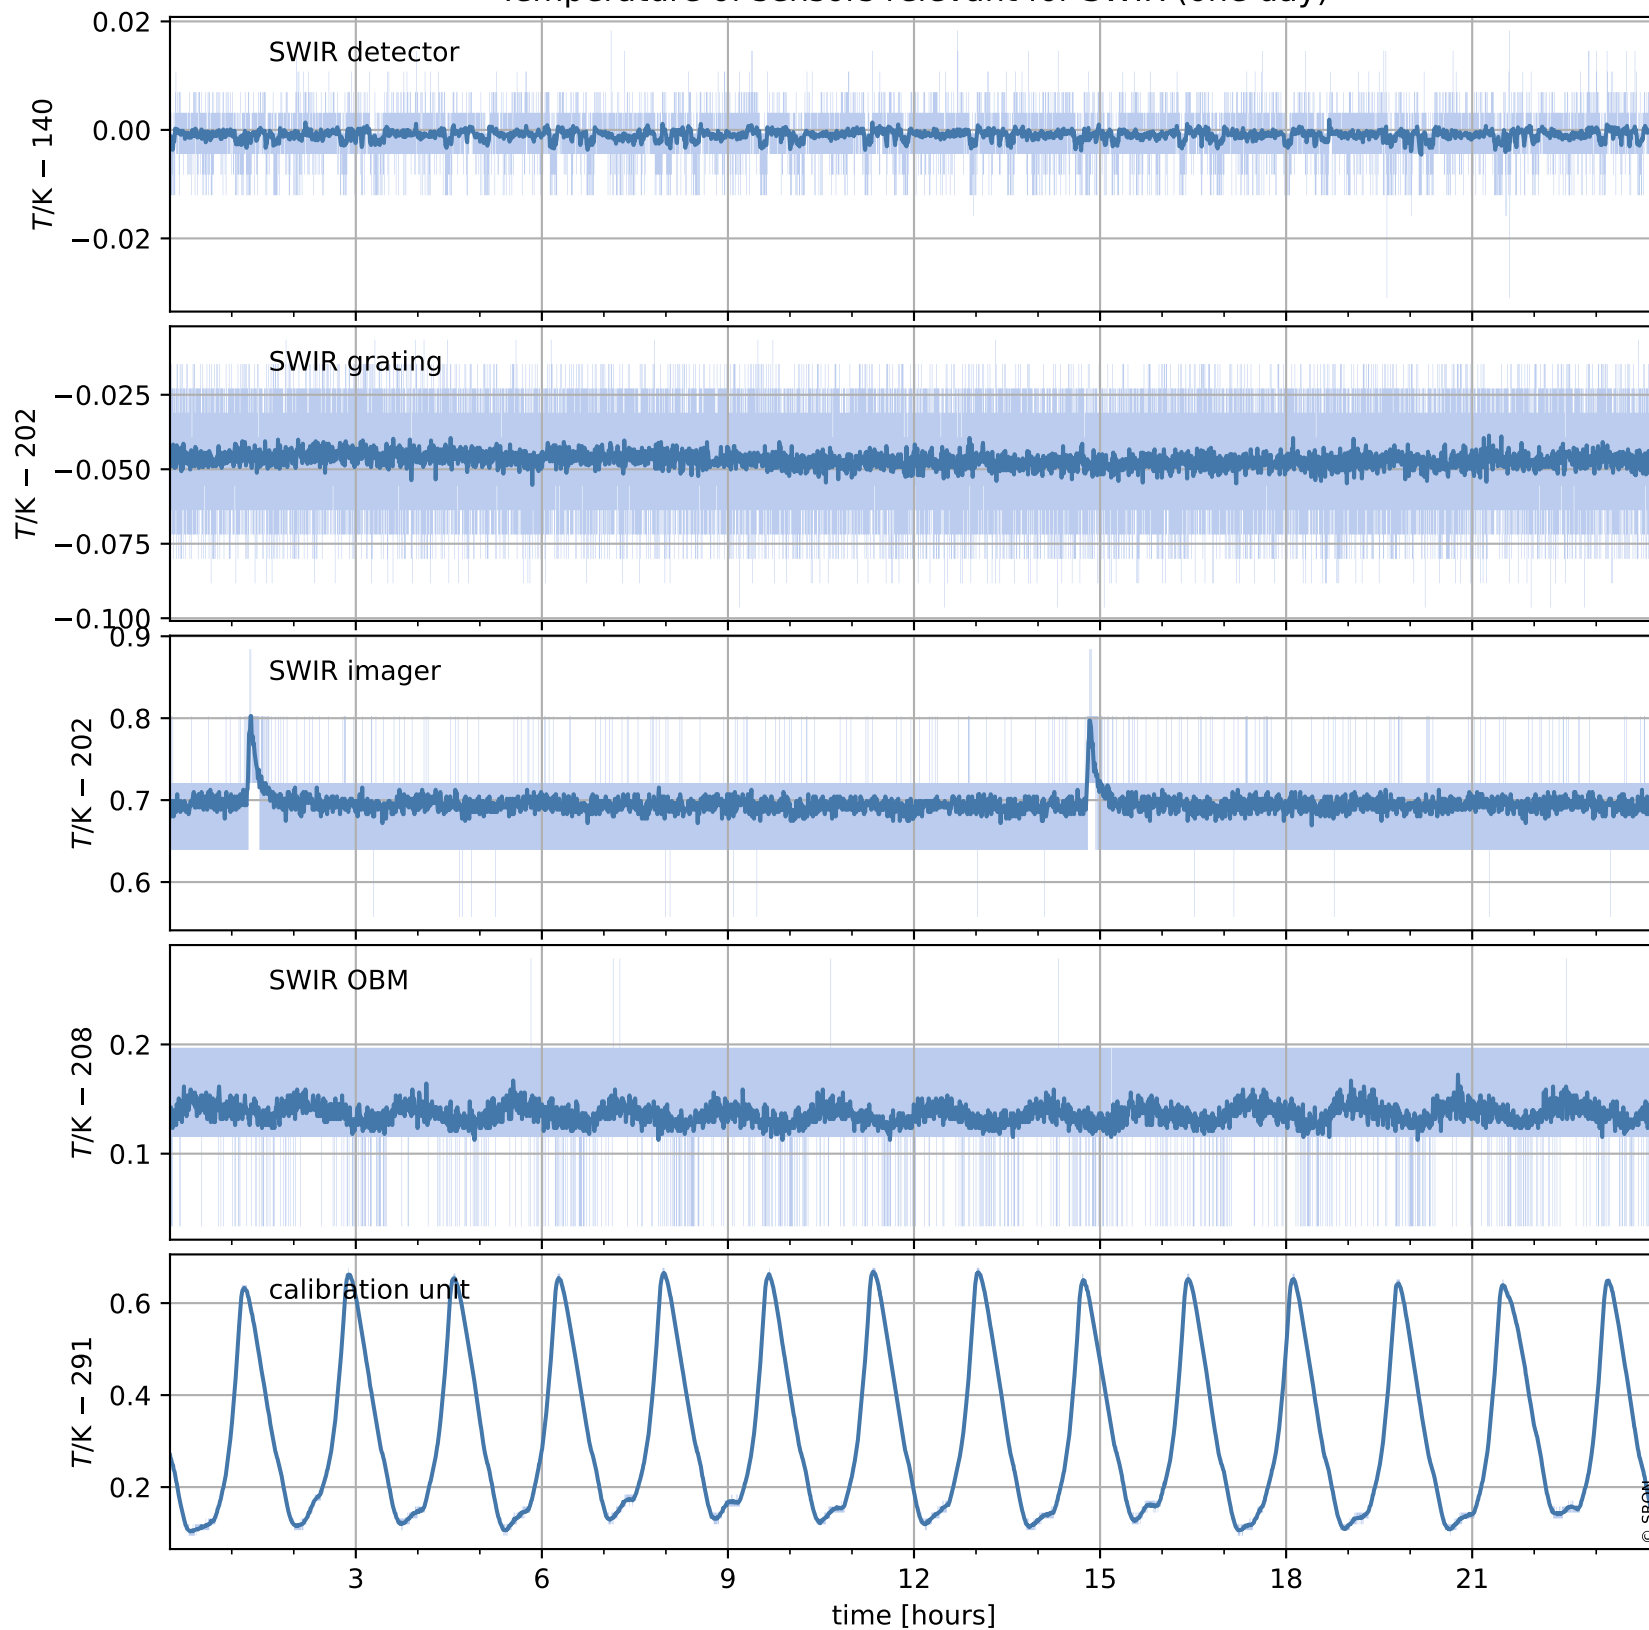

Tropomi SWIR housekeeping data

orbits : [21603, 21616]
coverage : 2021-12-14 / 2021-12-15
created : 2023-08-21T09:21:05

Temperature of sensors relevant for SWIR (one day)

Tropomi SWIR housekeeping data

orbits : [21132, 21616]
coverage : 2021-11-10 / 2021-12-15
created : 2023-08-21T09:21:06

Temperature of sensors relevant for SWIR (last month)

Tropomi SWIR housekeeping data

orbits : [21603, 21616]
coverage : 2021-12-14 / 2021-12-15
created : 2023-08-21T09:21:06

Current and duty cycle of 3 heaters relevant for SWIR (one day)