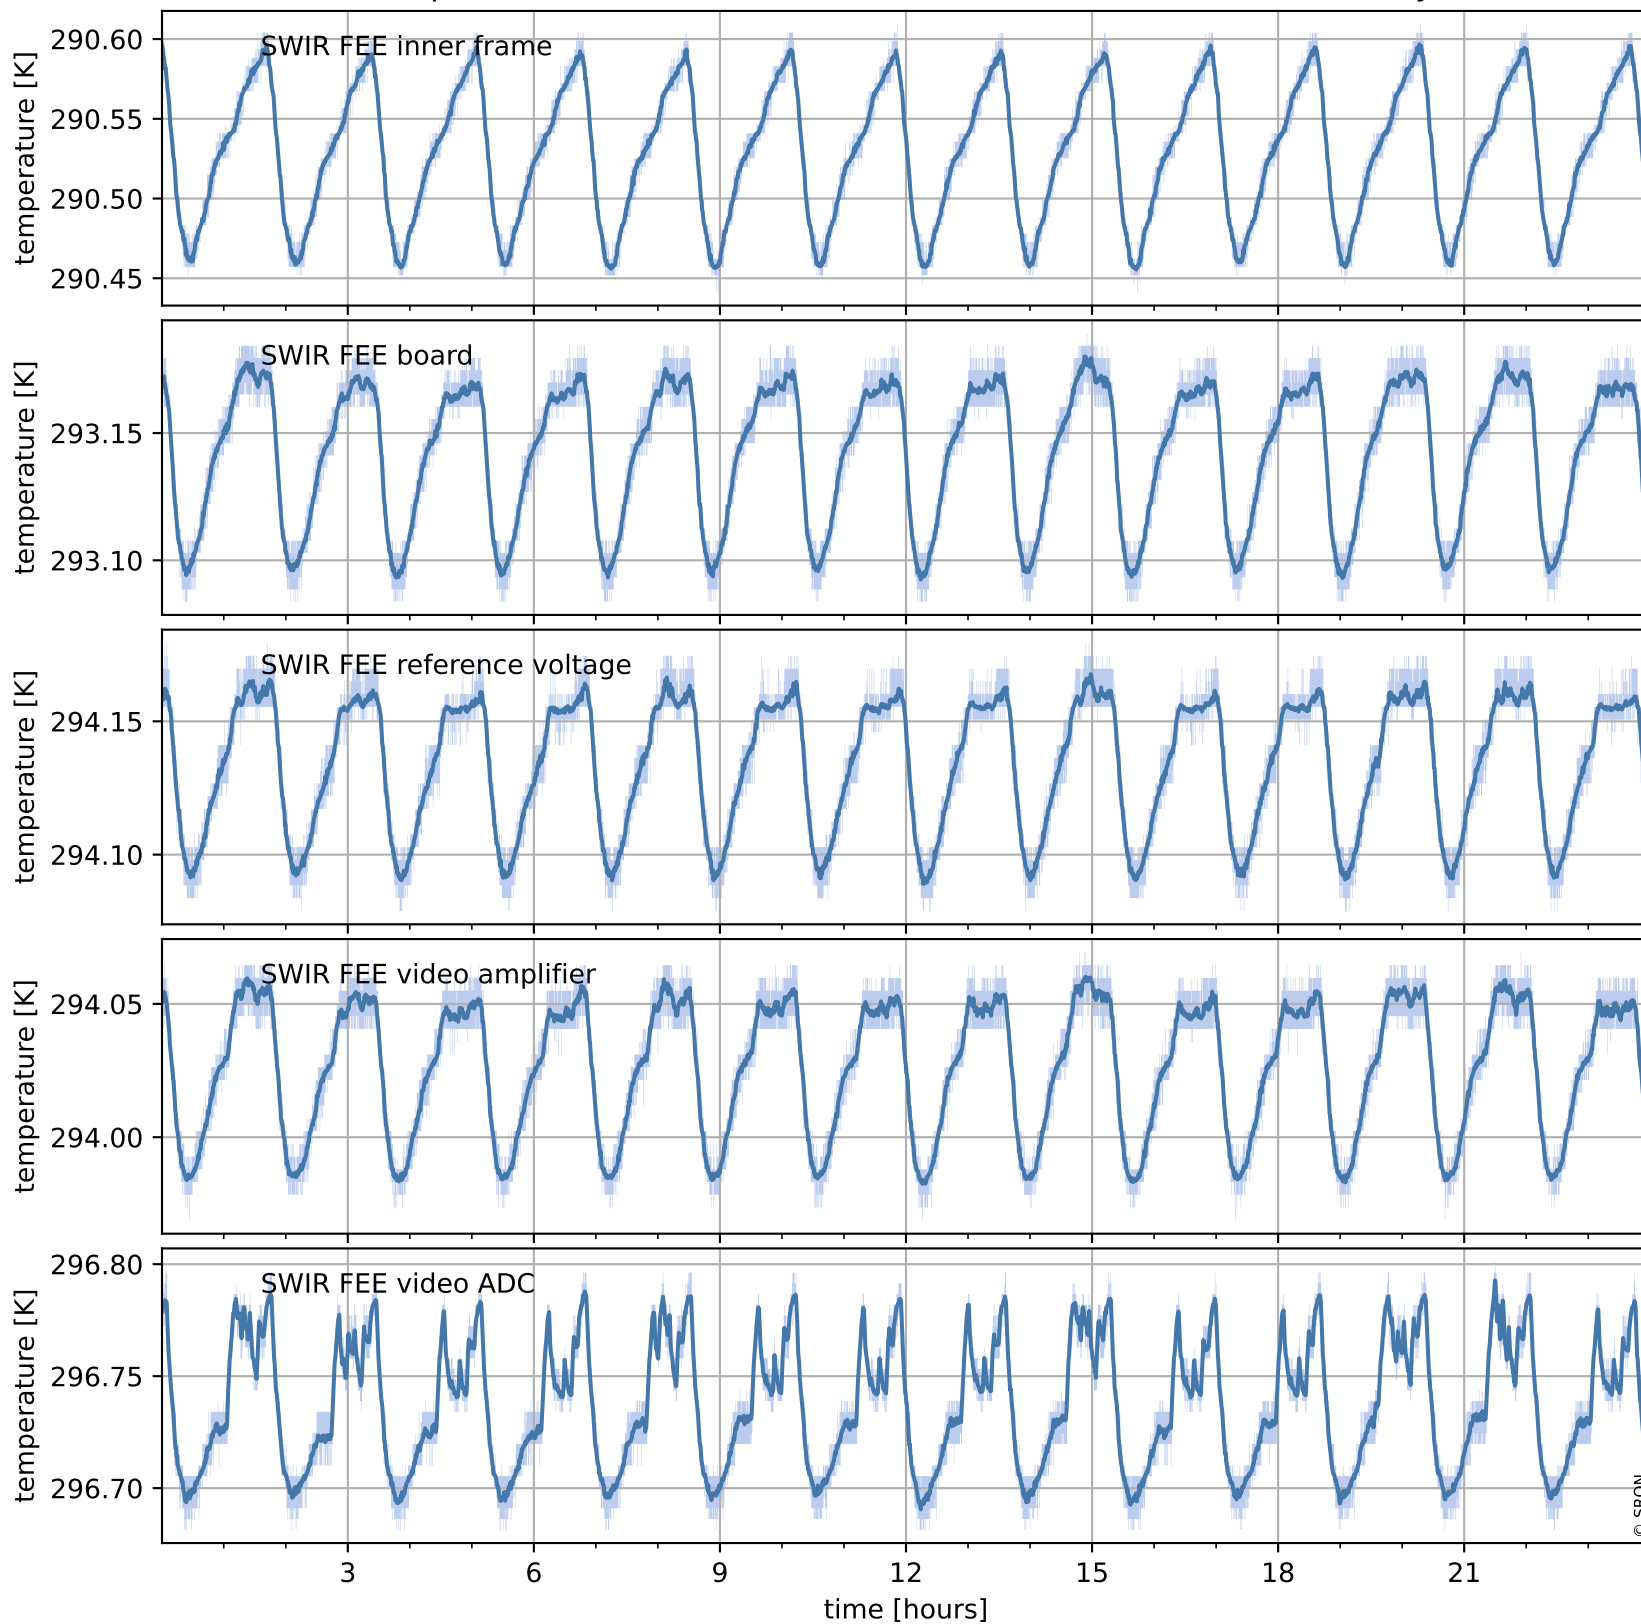

Tropomi SWIR housekeeping data

orbits : [21603, 21616]
coverage : 2021-12-14 / 2021-12-15
created : 2023-08-21T09:21:05

Temperature of sensors relevant for SWIR (one day)

Tropomi SWIR housekeeping data

orbits : [21132, 21616]
coverage : 2021-11-10 / 2021-12-15
created : 2023-08-21T09:21:06

Temperature of sensors relevant for SWIR (last month)

Tropomi SWIR housekeeping data

orbits : [21603, 21616]
coverage : 2021-12-14 / 2021-12-15
created : 2023-08-21T09:21:06

Current and duty cycle of 3 heaters relevant for SWIR (one day)

Tropomi SWIR housekeeping data

orbits : [21132, 21616]
coverage : 2021-11-10 / 2021-12-15
created : 2023-08-21T09:21:06

Current and duty cycle of 3 heaters relevant for SWIR (last month)

Tropomi SWIR housekeeping data

orbits : [21603, 21616]
coverage : 2021-12-14 / 2021-12-15
created : 2023-08-21T09:21:07

Temperature of sensors at the SWIR front-end electronics (one day)

Tropomi SWIR housekeeping data

orbits : [21132, 21616]
coverage : 2021-11-10 / 2021-12-15
created : 2023-08-21T09:21:07