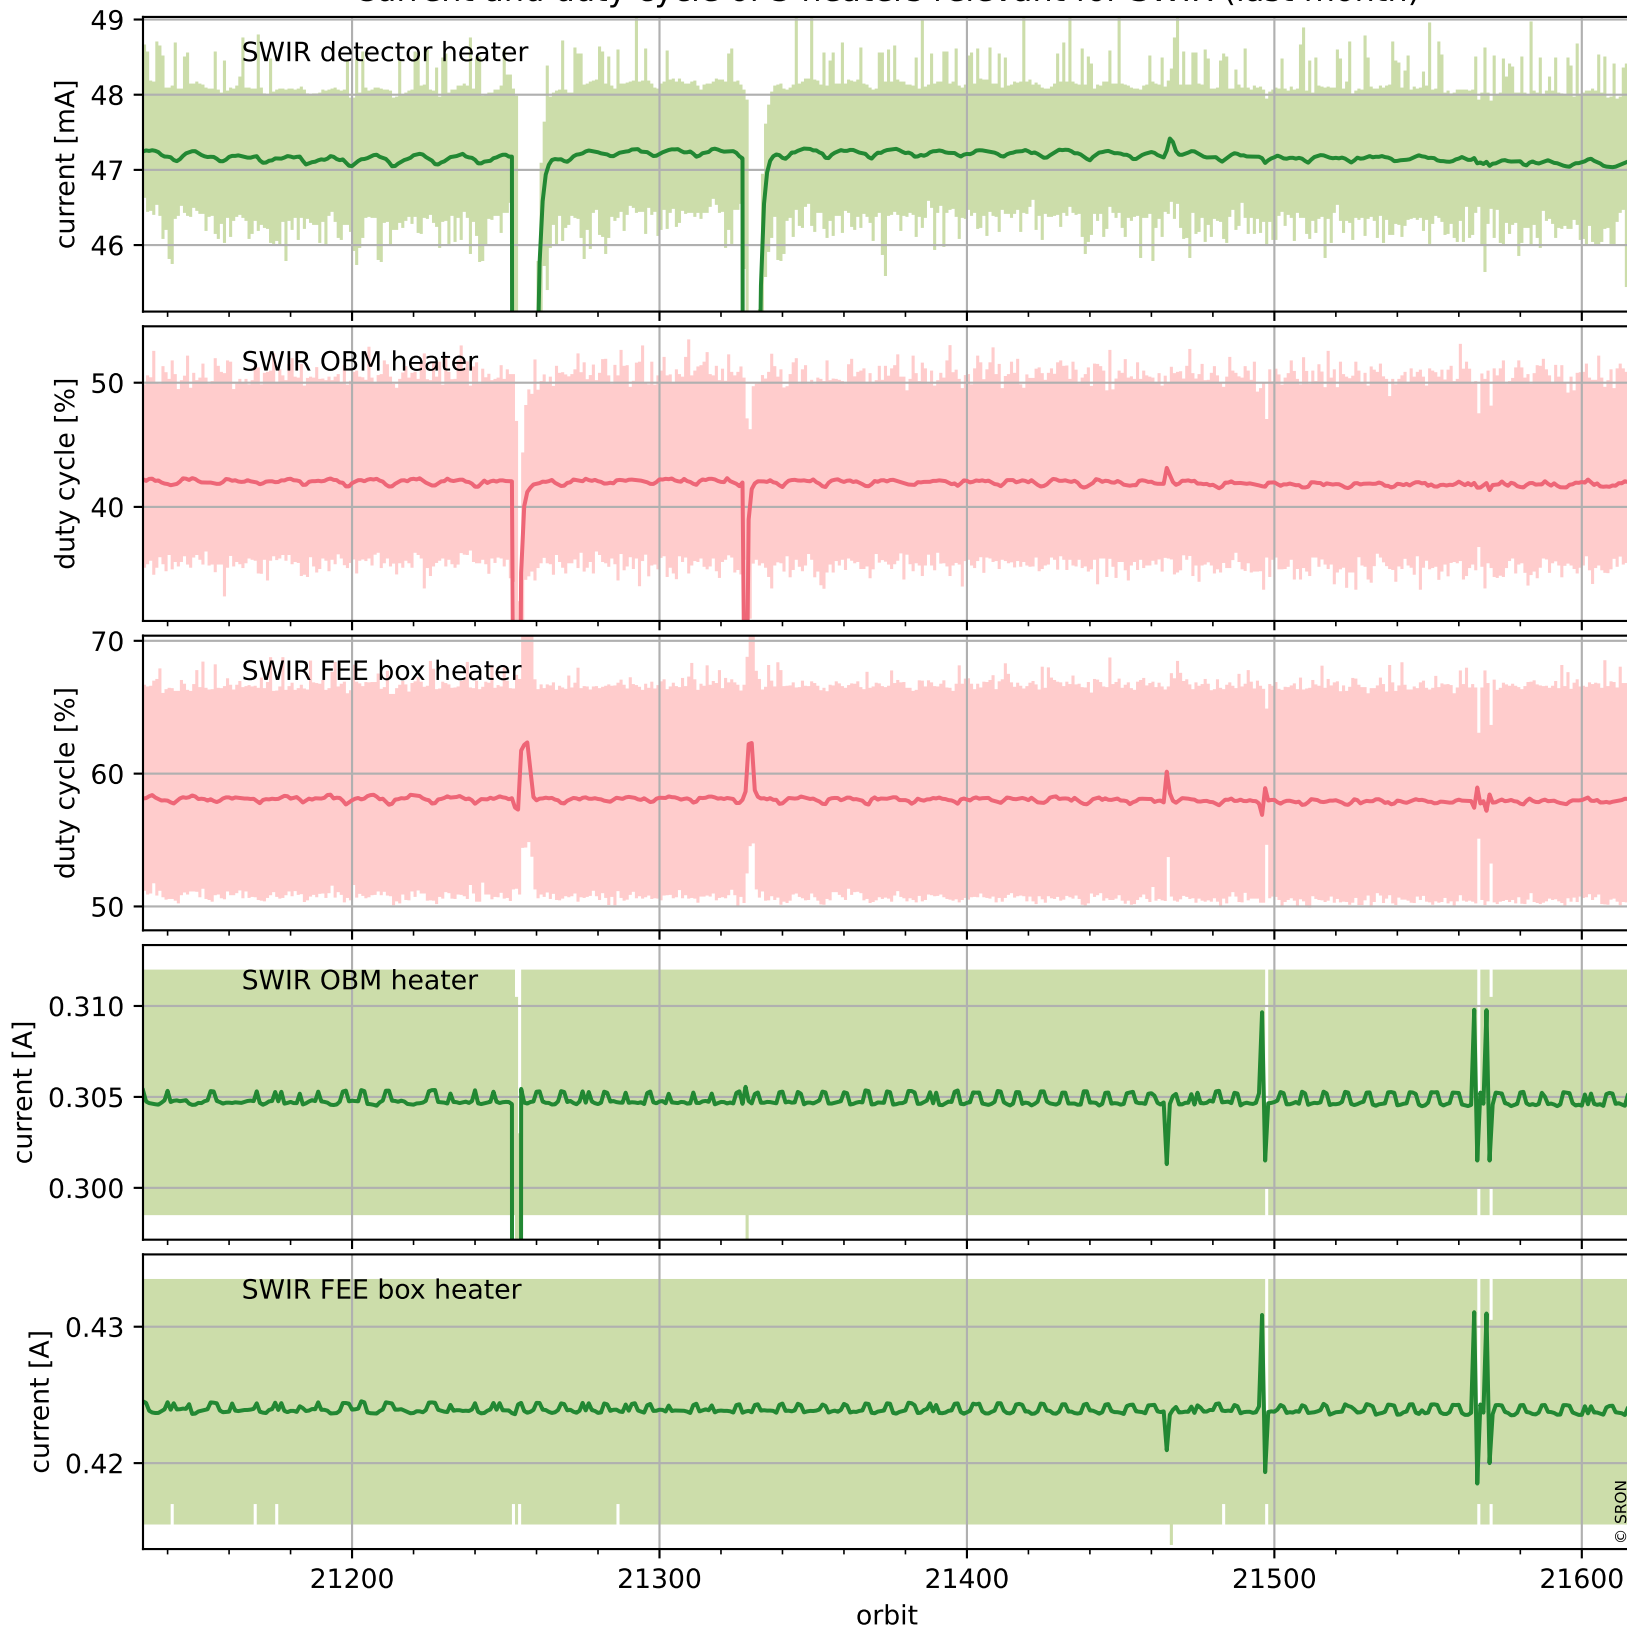

Tropomi SWIR housekeeping data

orbits : [21603, 21616]
coverage : 2021-12-14 / 2021-12-15
created : 2023-08-21T09:21:05

Temperature of sensors relevant for SWIR (one day)

Tropomi SWIR housekeeping data

orbits : [21132, 21616]
coverage : 2021-11-10 / 2021-12-15
created : 2023-08-21T09:21:06

Temperature of sensors relevant for SWIR (last month)

Tropomi SWIR housekeeping data

orbits : [21603, 21616]
coverage : 2021-12-14 / 2021-12-15
created : 2023-08-21T09:21:06

Current and duty cycle of 3 heaters relevant for SWIR (one day)

Tropomi SWIR housekeeping data

orbits : [21132, 21616]
coverage : 2021-11-10 / 2021-12-15
created : 2023-08-21T09:21:06

Current and duty cycle of 3 heaters relevant for SWIR (last month)

Tropomi SWIR housekeeping data

orbits : [21603, 21616]
coverage : 2021-12-14 / 2021-12-15
created : 2023-08-21T09:21:07

Temperature of sensors at the SWIR front-end electronics (one day)

Tropomi SWIR housekeeping data

orbits : [21132, 21616]
coverage : 2021-11-10 / 2021-12-15
created : 2023-08-21T09:21:07