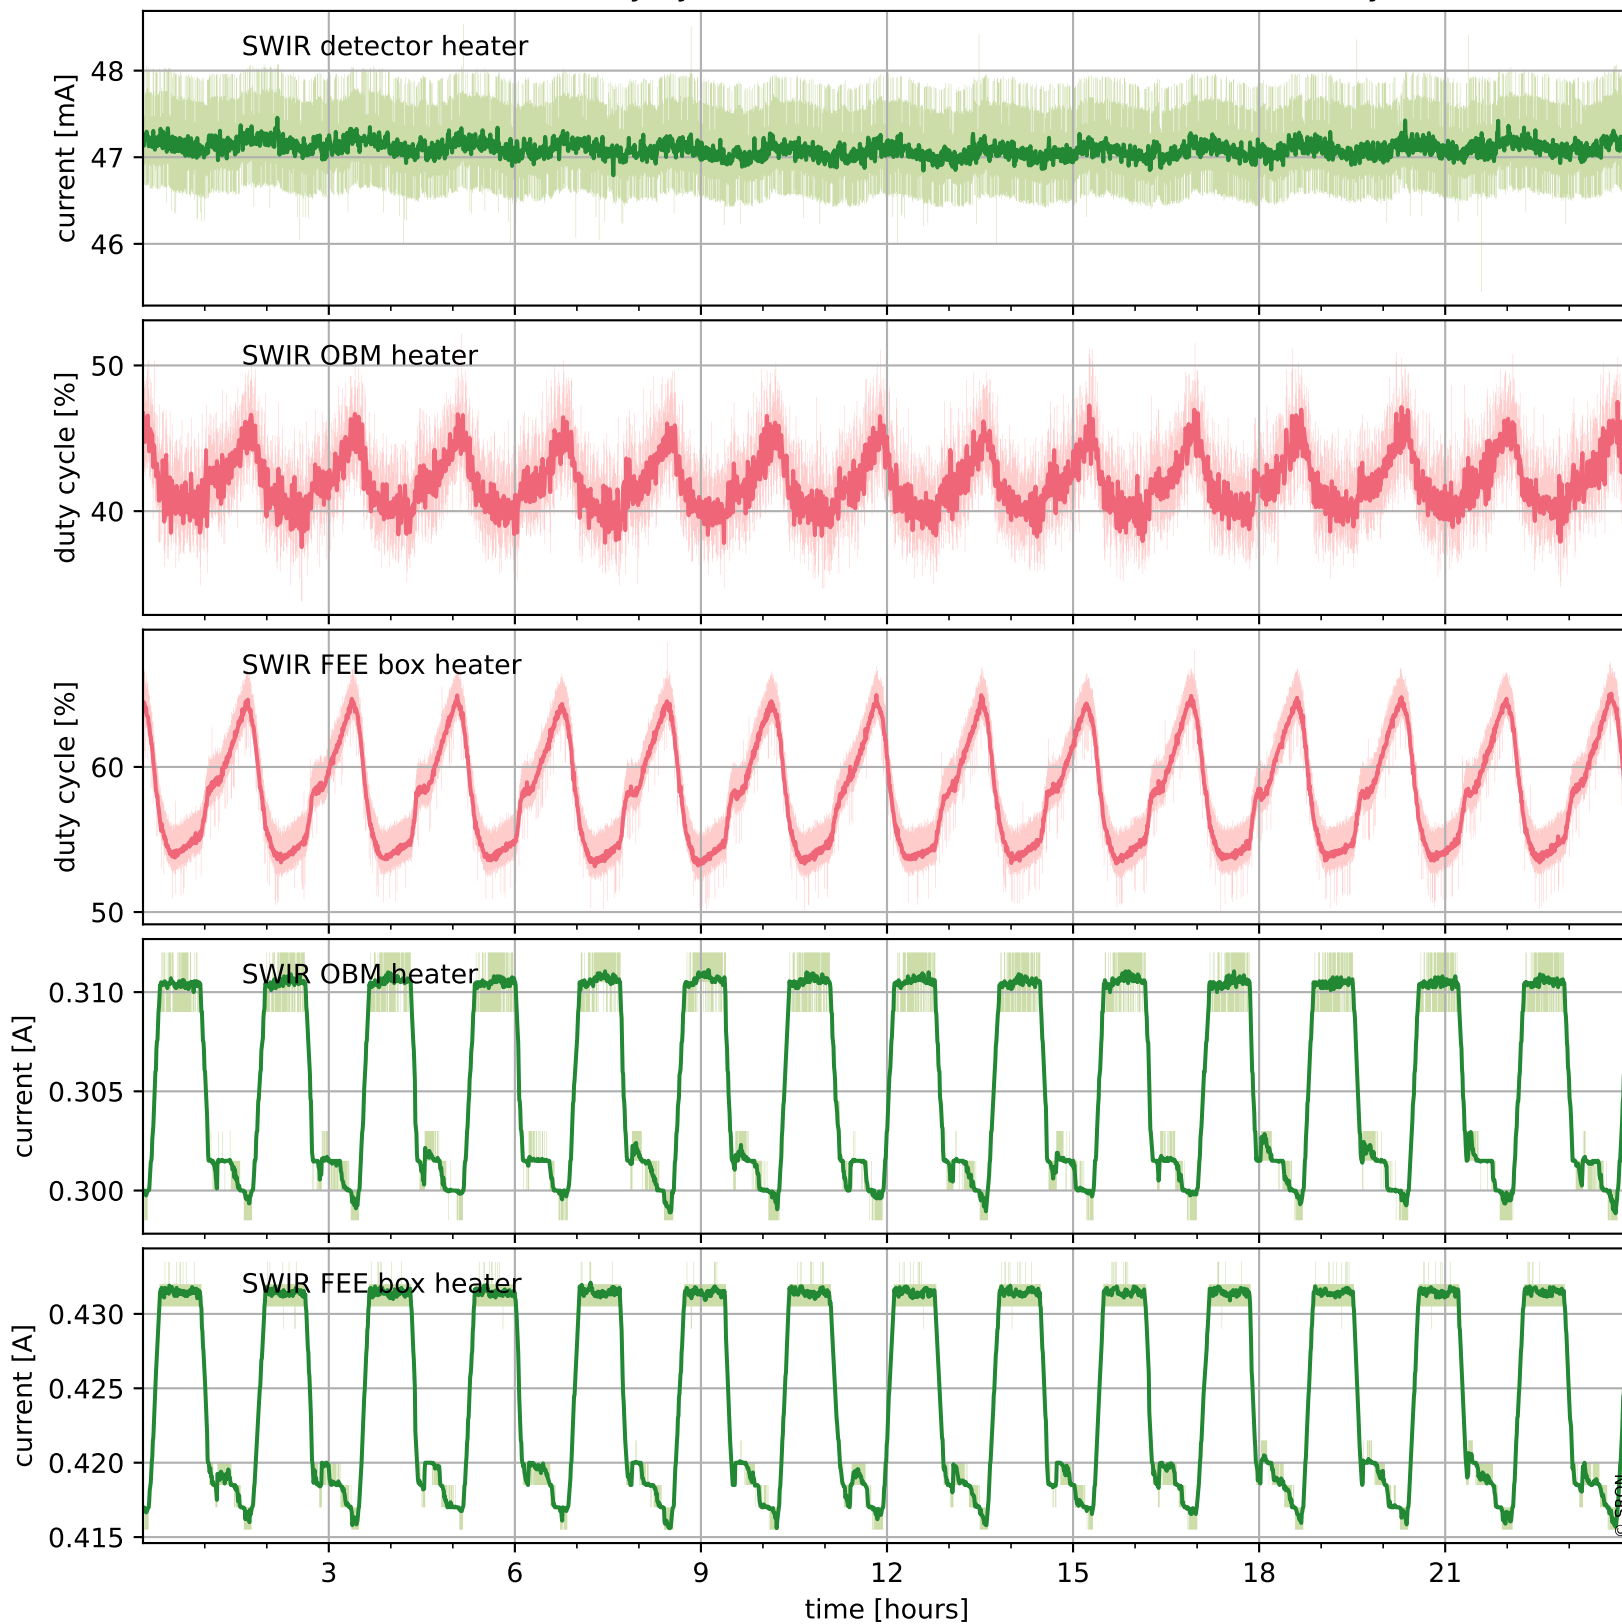

Tropomi SWIR housekeeping data

orbits : [21603, 21616]
coverage : 2021-12-14 / 2021-12-15
created : 2023-08-21T09:21:05

Temperature of sensors relevant for SWIR (one day)

Tropomi SWIR housekeeping data

orbits : [21132, 21616]
coverage : 2021-11-10 / 2021-12-15
created : 2023-08-21T09:21:06

Temperature of sensors relevant for SWIR (last month)

Tropomi SWIR housekeeping data

orbits : [21603, 21616]
coverage : 2021-12-14 / 2021-12-15
created : 2023-08-21T09:21:06

Current and duty cycle of 3 heaters relevant for SWIR (one day)

Tropomi SWIR housekeeping data

orbits : [21132, 21616]
coverage : 2021-11-10 / 2021-12-15
created : 2023-08-21T09:21:06

Current and duty cycle of 3 heaters relevant for SWIR (last month)

Tropomi SWIR housekeeping data

orbits : [21603, 21616]
coverage : 2021-12-14 / 2021-12-15
created : 2023-08-21T09:21:07

Temperature of sensors at the SWIR front-end electronics (one day)

Tropomi SWIR housekeeping data

orbits : [21132, 21616]
coverage : 2021-11-10 / 2021-12-15
created : 2023-08-21T09:21:07