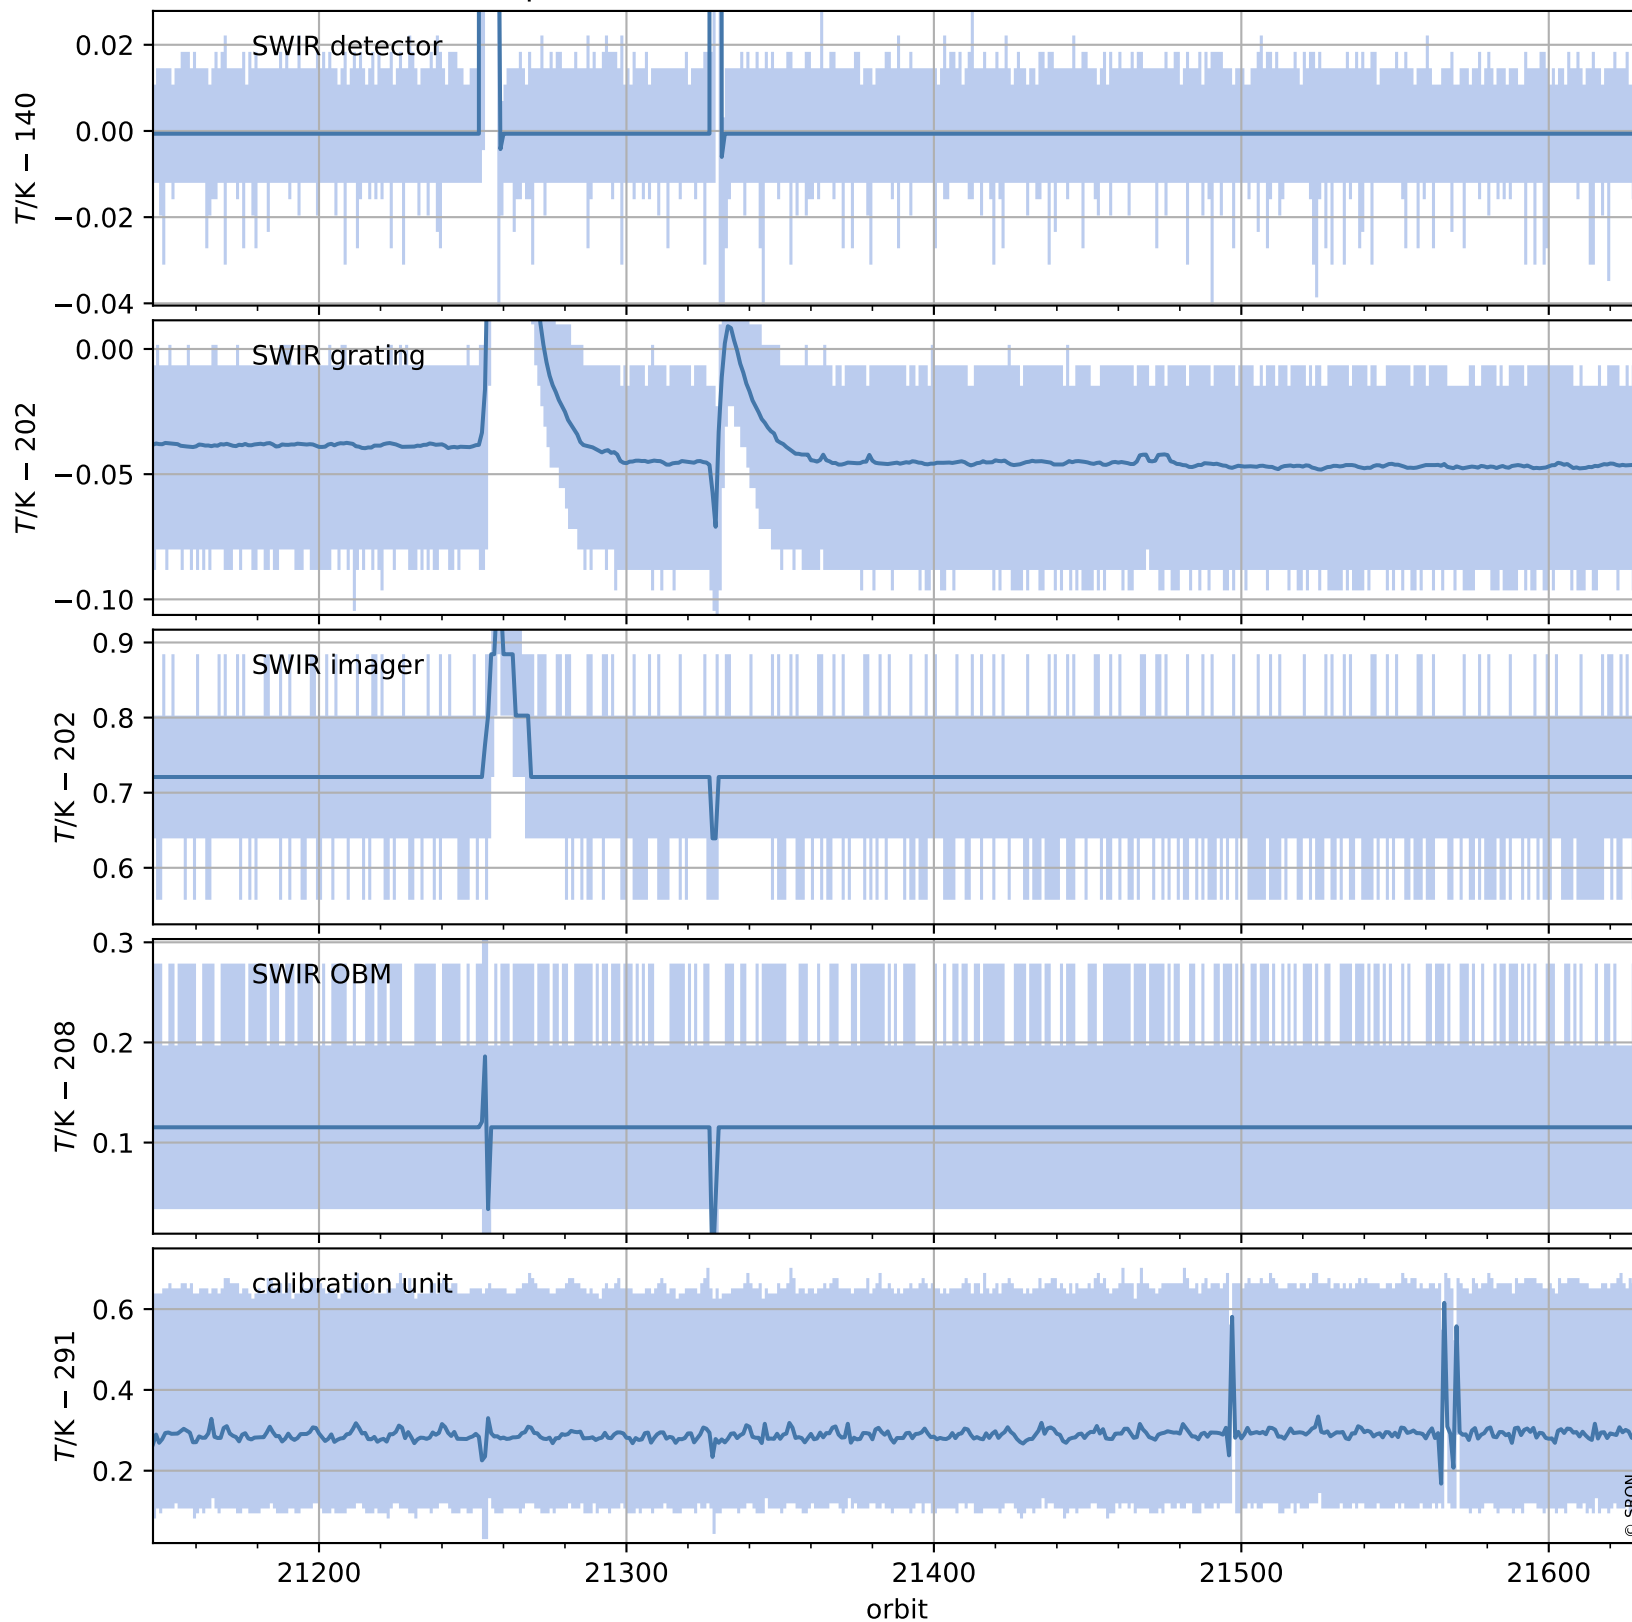

Tropomi SWIR housekeeping data

orbits : [21617, 21630]
coverage : 2021-12-15 / 2021-12-16
created : 2023-08-21T09:21:08

Temperature of sensors relevant for SWIR (one day)

Tropomi SWIR housekeeping data

orbits : [21146, 21630]
coverage : 2021-11-11 / 2021-12-16
created : 2023-08-21T09:21:08

Temperature of sensors relevant for SWIR (last month)

Tropomi SWIR housekeeping data

orbits : [21617, 21630]
coverage : 2021-12-15 / 2021-12-16
created : 2023-08-21T09:21:08

Current and duty cycle of 3 heaters relevant for SWIR (one day)

Tropomi SWIR housekeeping data

orbits : [21146, 21630]
coverage : 2021-11-11 / 2021-12-16
created : 2023-08-21T09:21:09

Current and duty cycle of 3 heaters relevant for SWIR (last month)

Tropomi SWIR housekeeping data

orbits : [21617, 21630]
coverage : 2021-12-15 / 2021-12-16
created : 2023-08-21T09:21:09

Temperature of sensors at the SWIR front-end electronics (one day)

Tropomi SWIR housekeeping data

orbits : [21146, 21630]
coverage : 2021-11-11 / 2021-12-16
created : 2023-08-21T09:21:09