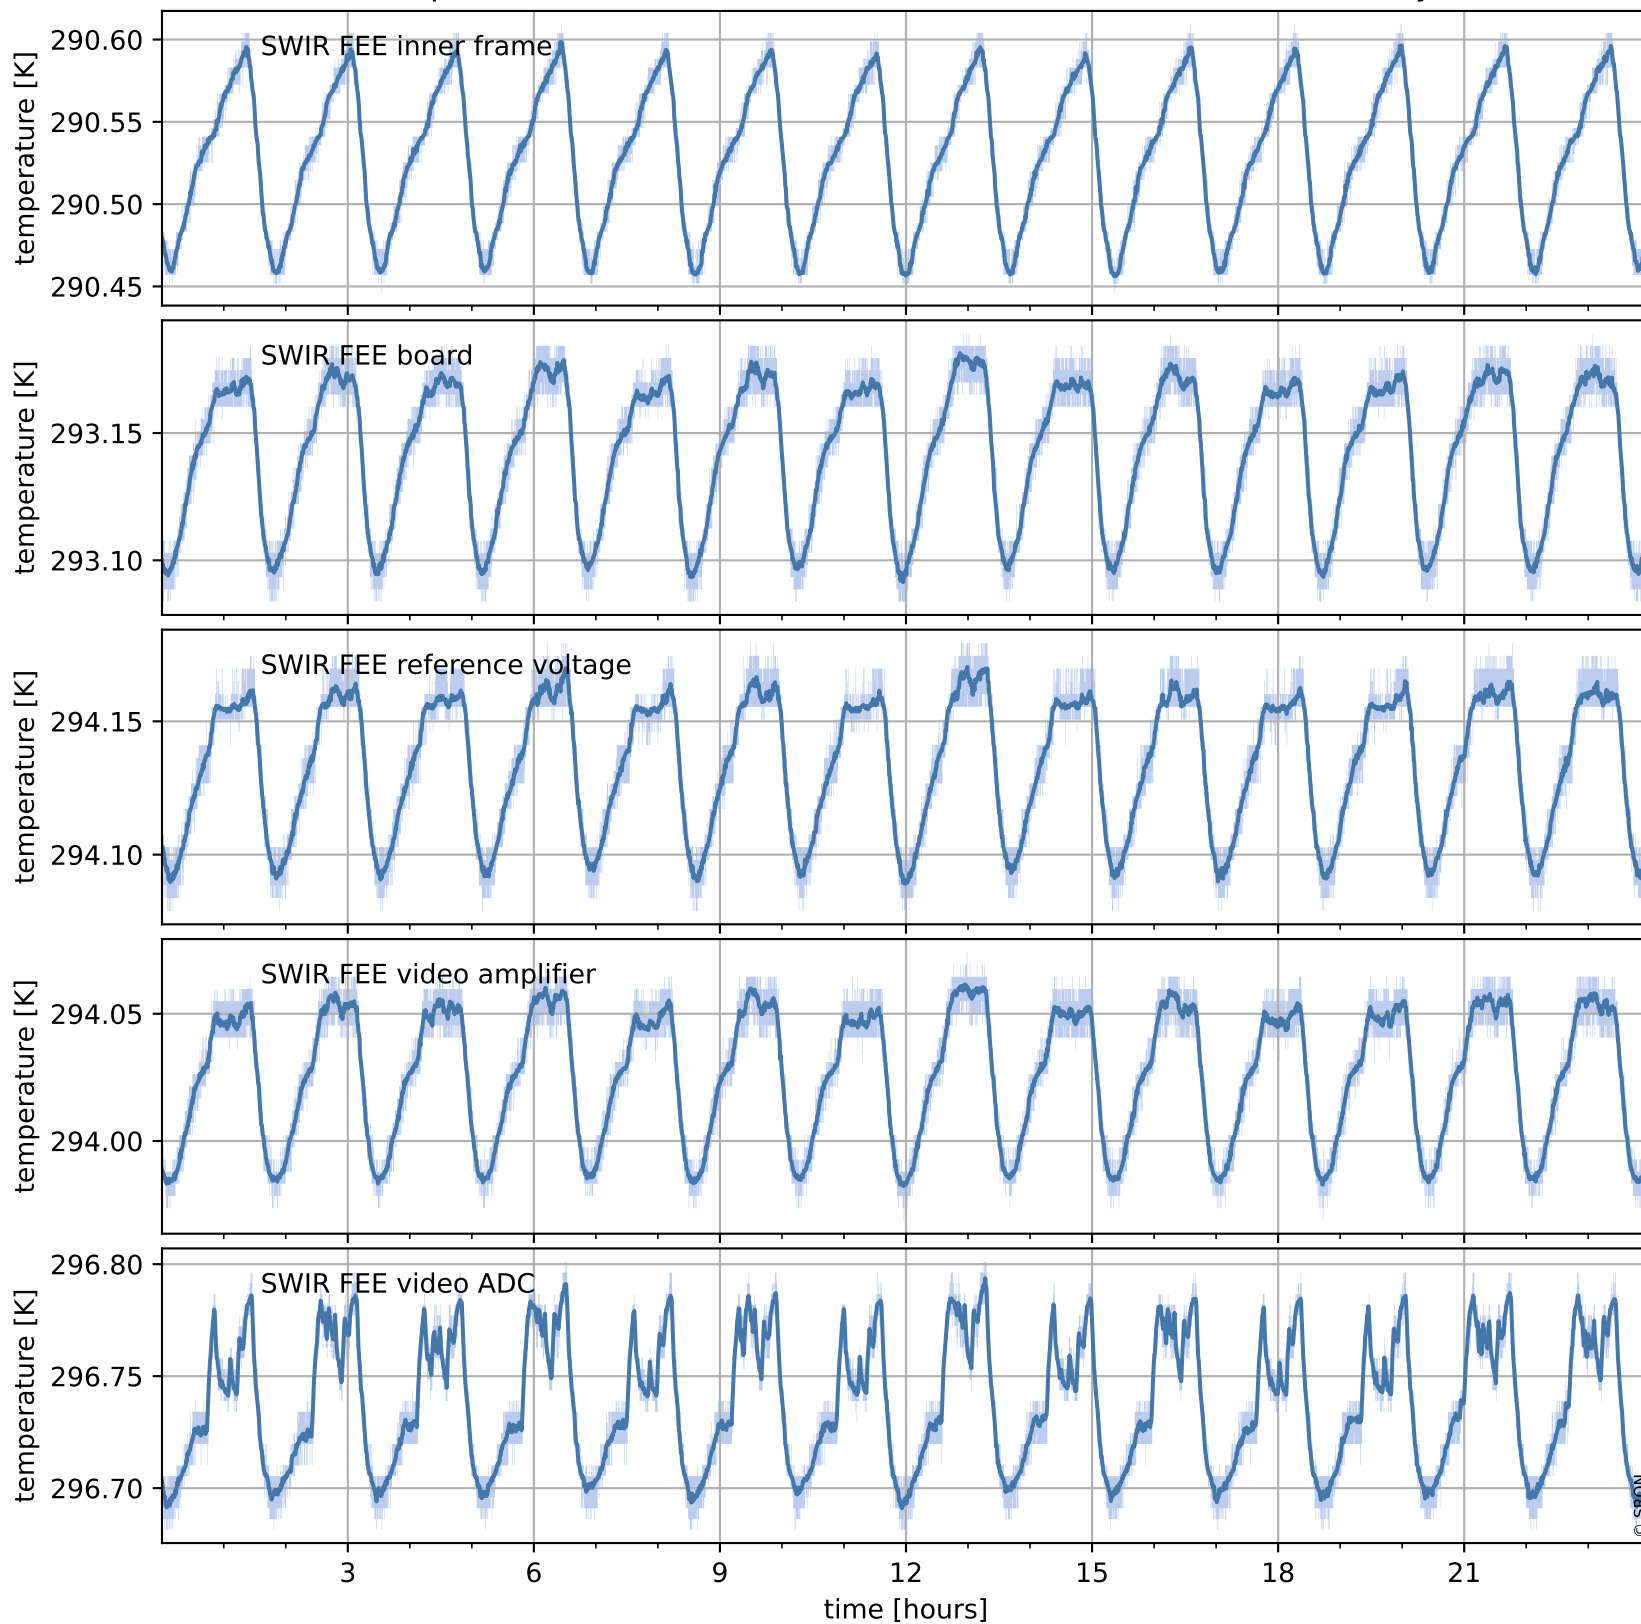

Tropomi SWIR housekeeping data

orbits : [21617, 21630]
coverage : 2021-12-15 / 2021-12-16
created : 2023-08-21T09:21:08

Temperature of sensors relevant for SWIR (one day)

Tropomi SWIR housekeeping data

orbits : [21146, 21630]
coverage : 2021-11-11 / 2021-12-16
created : 2023-08-21T09:21:08

Temperature of sensors relevant for SWIR (last month)

Tropomi SWIR housekeeping data

orbits : [21617, 21630]
coverage : 2021-12-15 / 2021-12-16
created : 2023-08-21T09:21:08

Current and duty cycle of 3 heaters relevant for SWIR (one day)

Tropomi SWIR housekeeping data

orbits : [21146, 21630]
coverage : 2021-11-11 / 2021-12-16
created : 2023-08-21T09:21:09

Current and duty cycle of 3 heaters relevant for SWIR (last month)

Tropomi SWIR housekeeping data

orbits : [21617, 21630]
coverage : 2021-12-15 / 2021-12-16
created : 2023-08-21T09:21:09

Temperature of sensors at the SWIR front-end electronics (one day)

Tropomi SWIR housekeeping data

orbits : [21146, 21630]
coverage : 2021-11-11 / 2021-12-16
created : 2023-08-21T09:21:09