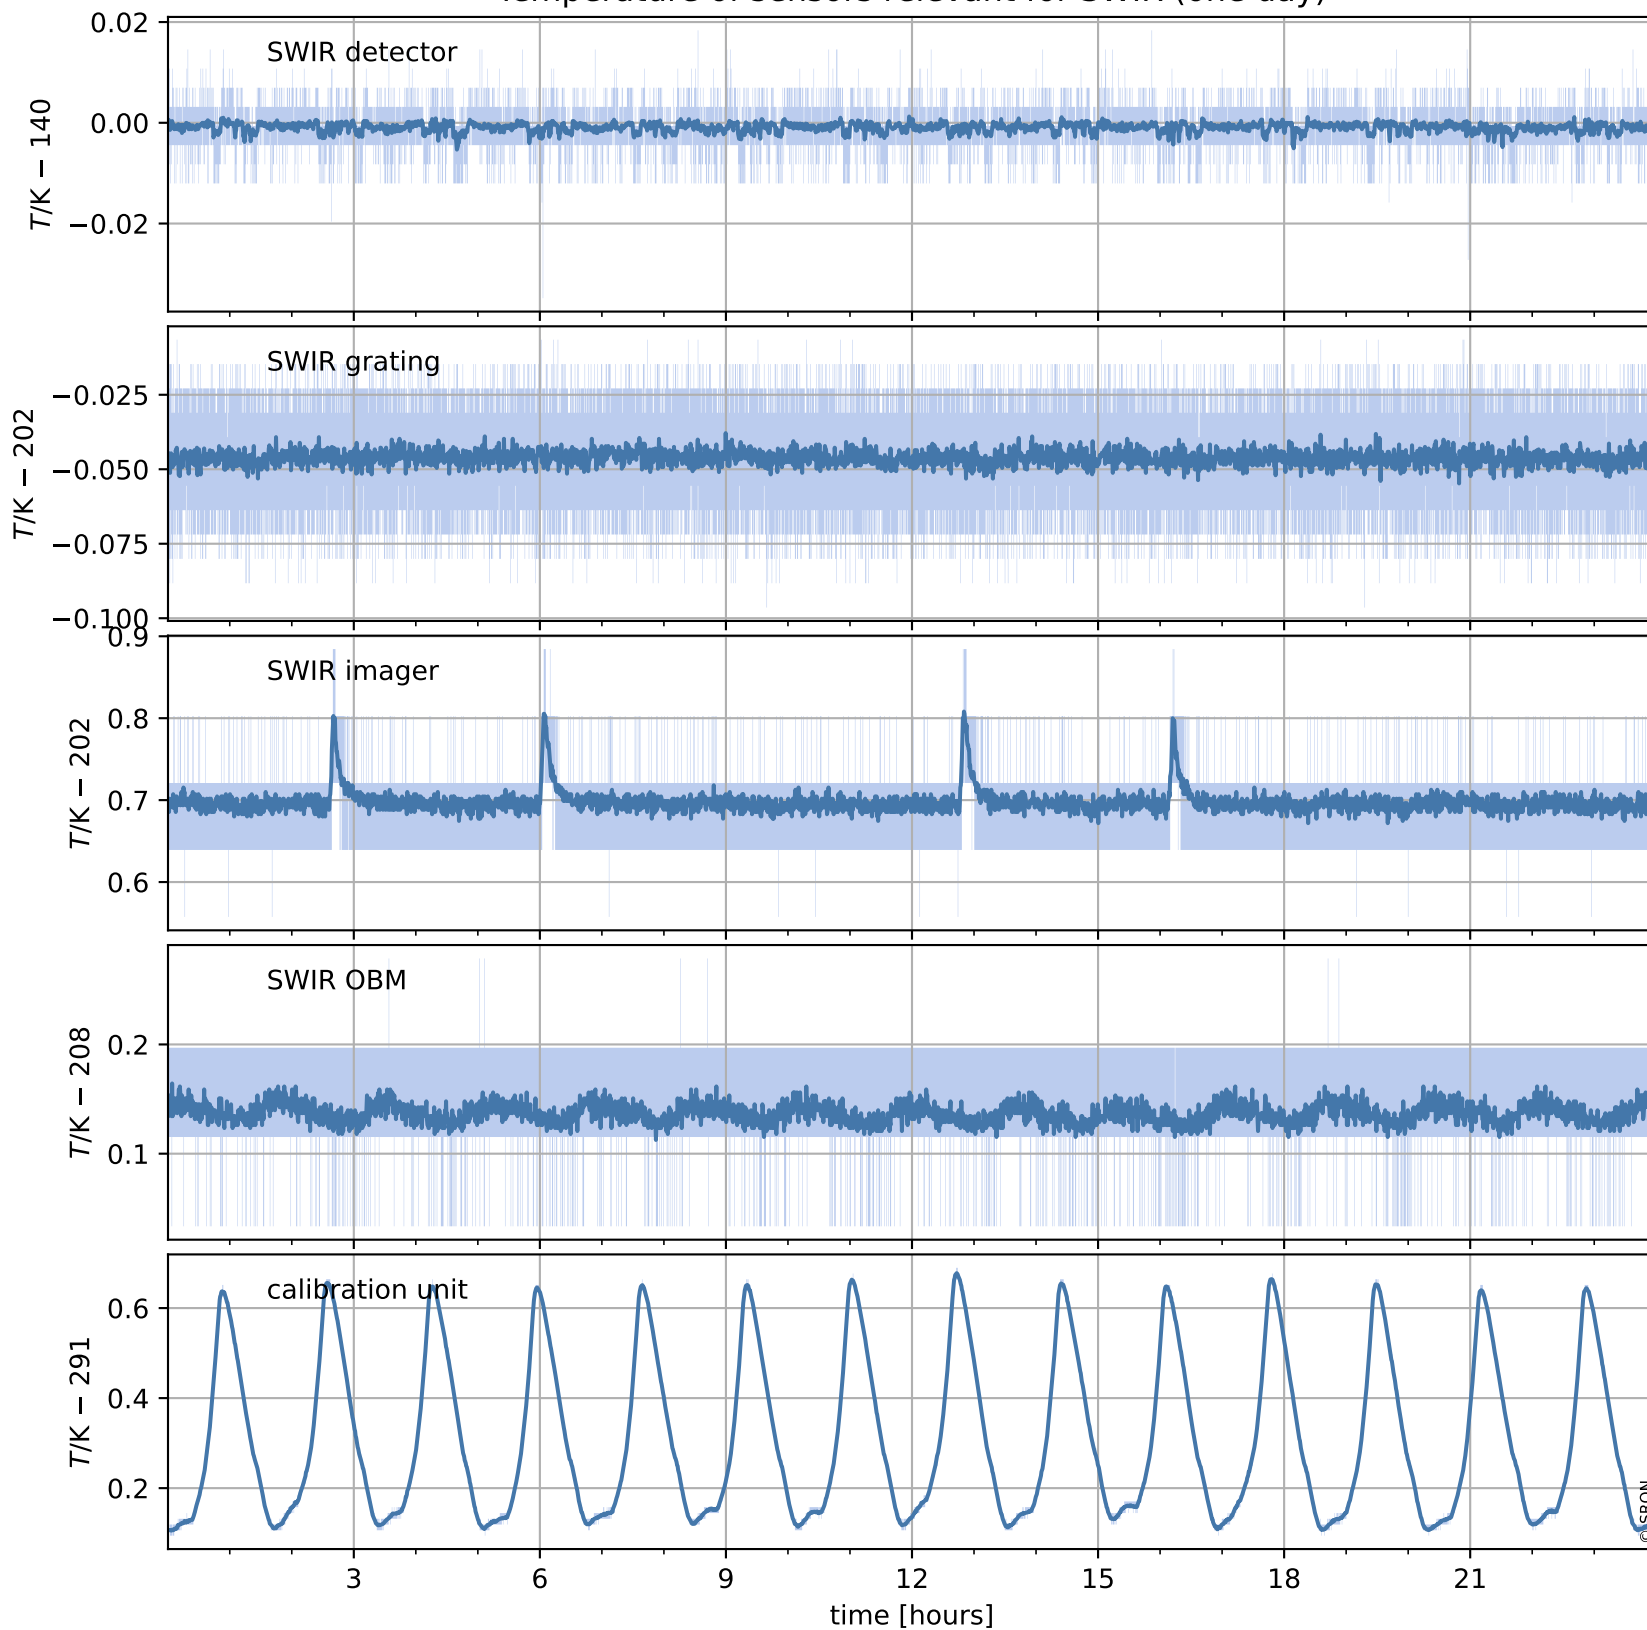

Tropomi SWIR housekeeping data

orbits : [21617, 21630]
coverage : 2021-12-15 / 2021-12-16
created : 2023-08-21T09:21:08

Temperature of sensors relevant for SWIR (one day)

Tropomi SWIR housekeeping data

orbits : [21146, 21630]
coverage : 2021-11-11 / 2021-12-16
created : 2023-08-21T09:21:08

Temperature of sensors relevant for SWIR (last month)

Tropomi SWIR housekeeping data

orbits : [21617, 21630]
coverage : 2021-12-15 / 2021-12-16
created : 2023-08-21T09:21:08

Current and duty cycle of 3 heaters relevant for SWIR (one day)

Tropomi SWIR housekeeping data

orbits : [21146, 21630]
coverage : 2021-11-11 / 2021-12-16
created : 2023-08-21T09:21:09

Current and duty cycle of 3 heaters relevant for SWIR (last month)

Tropomi SWIR housekeeping data