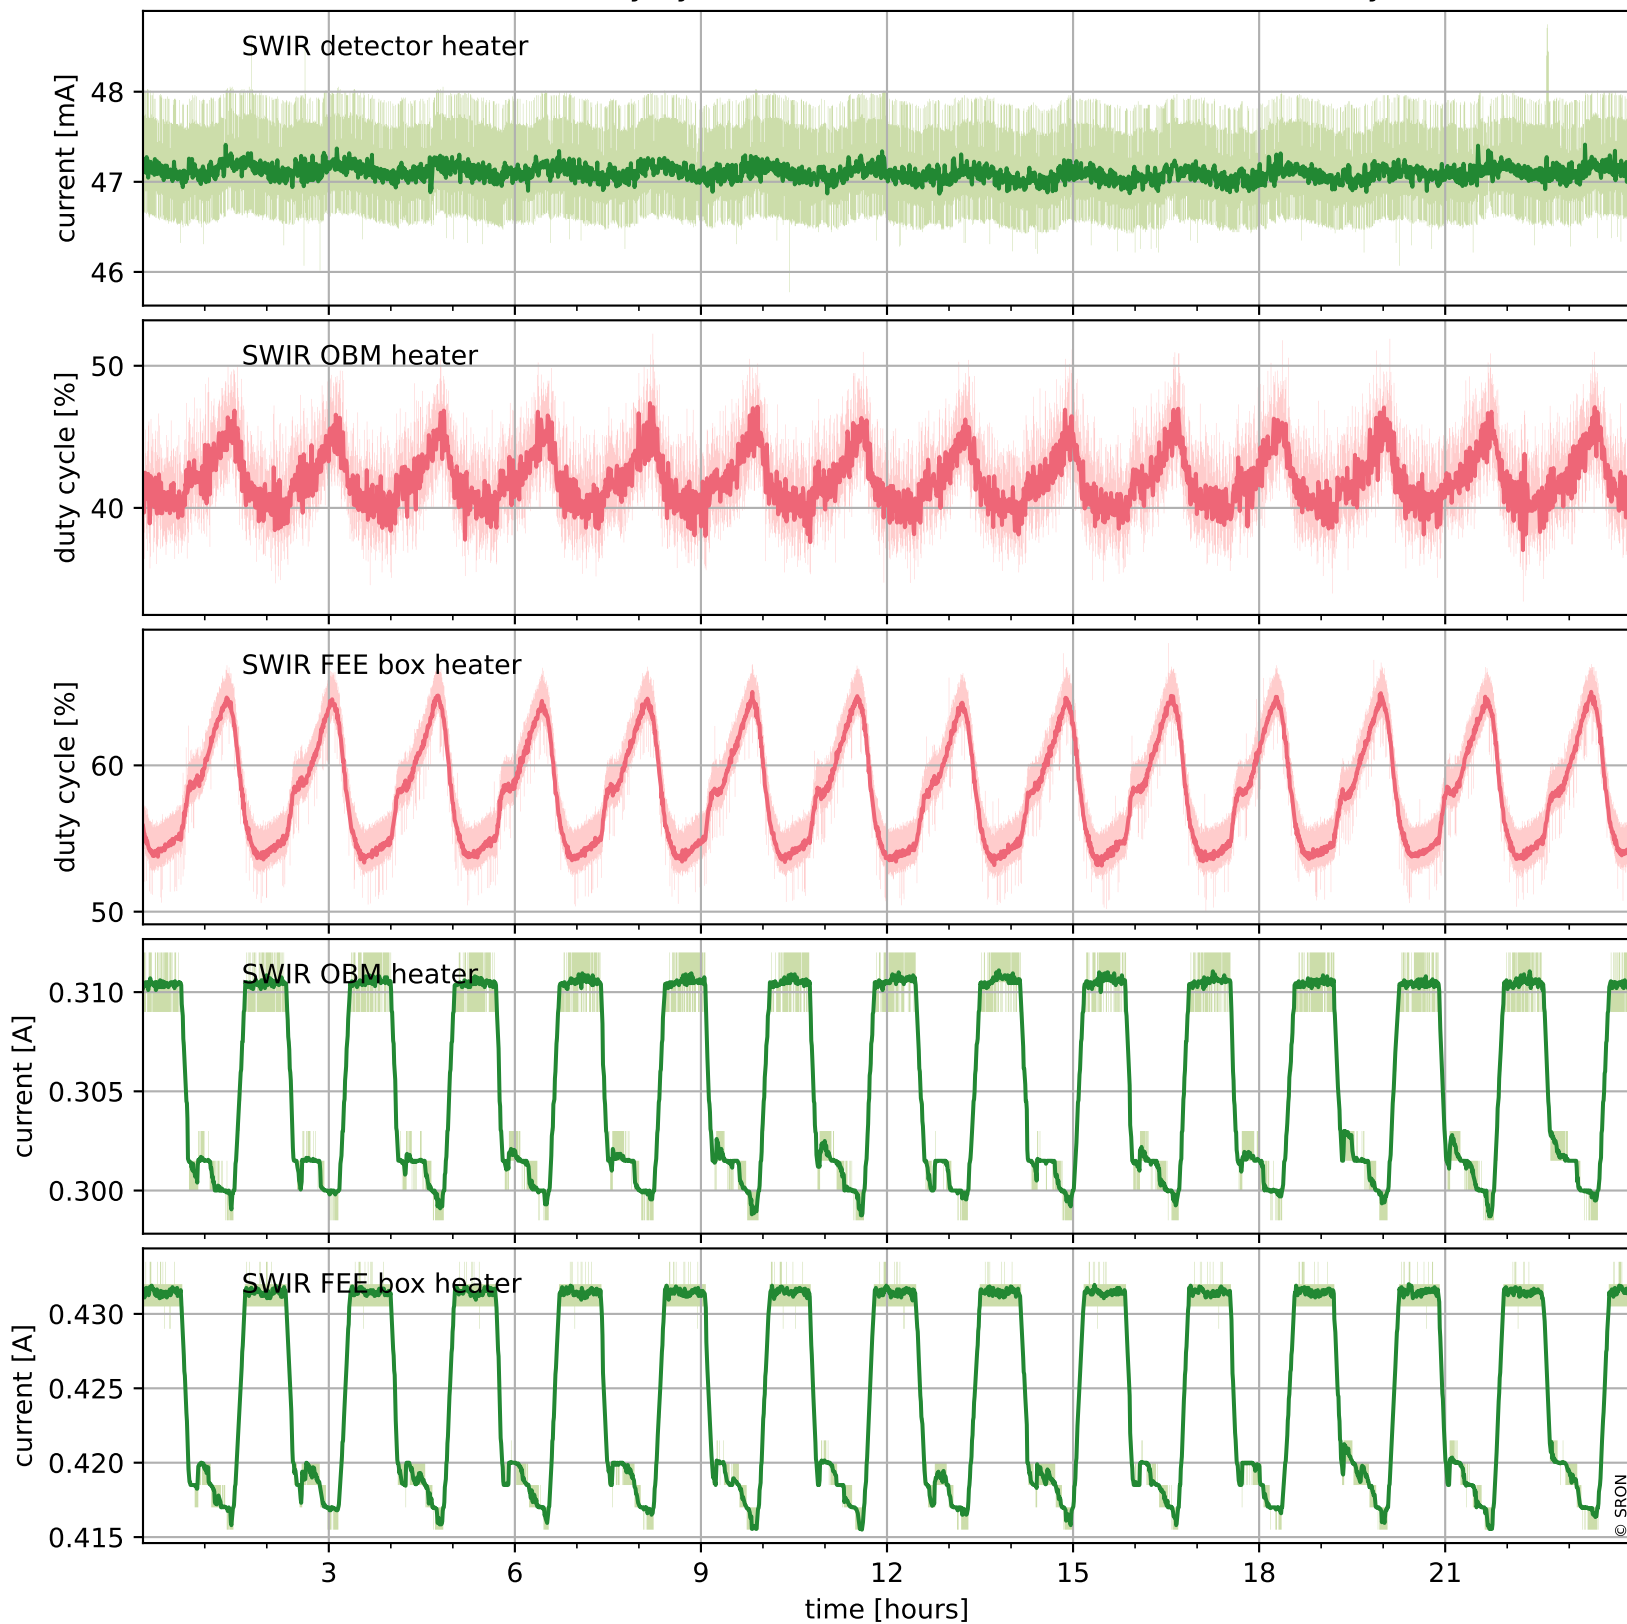

Tropomi SWIR housekeeping data

orbits : [21617, 21630]
coverage : 2021-12-15 / 2021-12-16
created : 2023-08-21T09:21:08

Temperature of sensors relevant for SWIR (one day)

Tropomi SWIR housekeeping data

orbits : [21146, 21630]
coverage : 2021-11-11 / 2021-12-16
created : 2023-08-21T09:21:08

Temperature of sensors relevant for SWIR (last month)

Tropomi SWIR housekeeping data

orbits : [21617, 21630]
coverage : 2021-12-15 / 2021-12-16
created : 2023-08-21T09:21:08

Current and duty cycle of 3 heaters relevant for SWIR (one day)

Tropomi SWIR housekeeping data

orbits : [21146, 21630]
coverage : 2021-11-11 / 2021-12-16
created : 2023-08-21T09:21:09

Current and duty cycle of 3 heaters relevant for SWIR (last month)

Tropomi SWIR housekeeping data