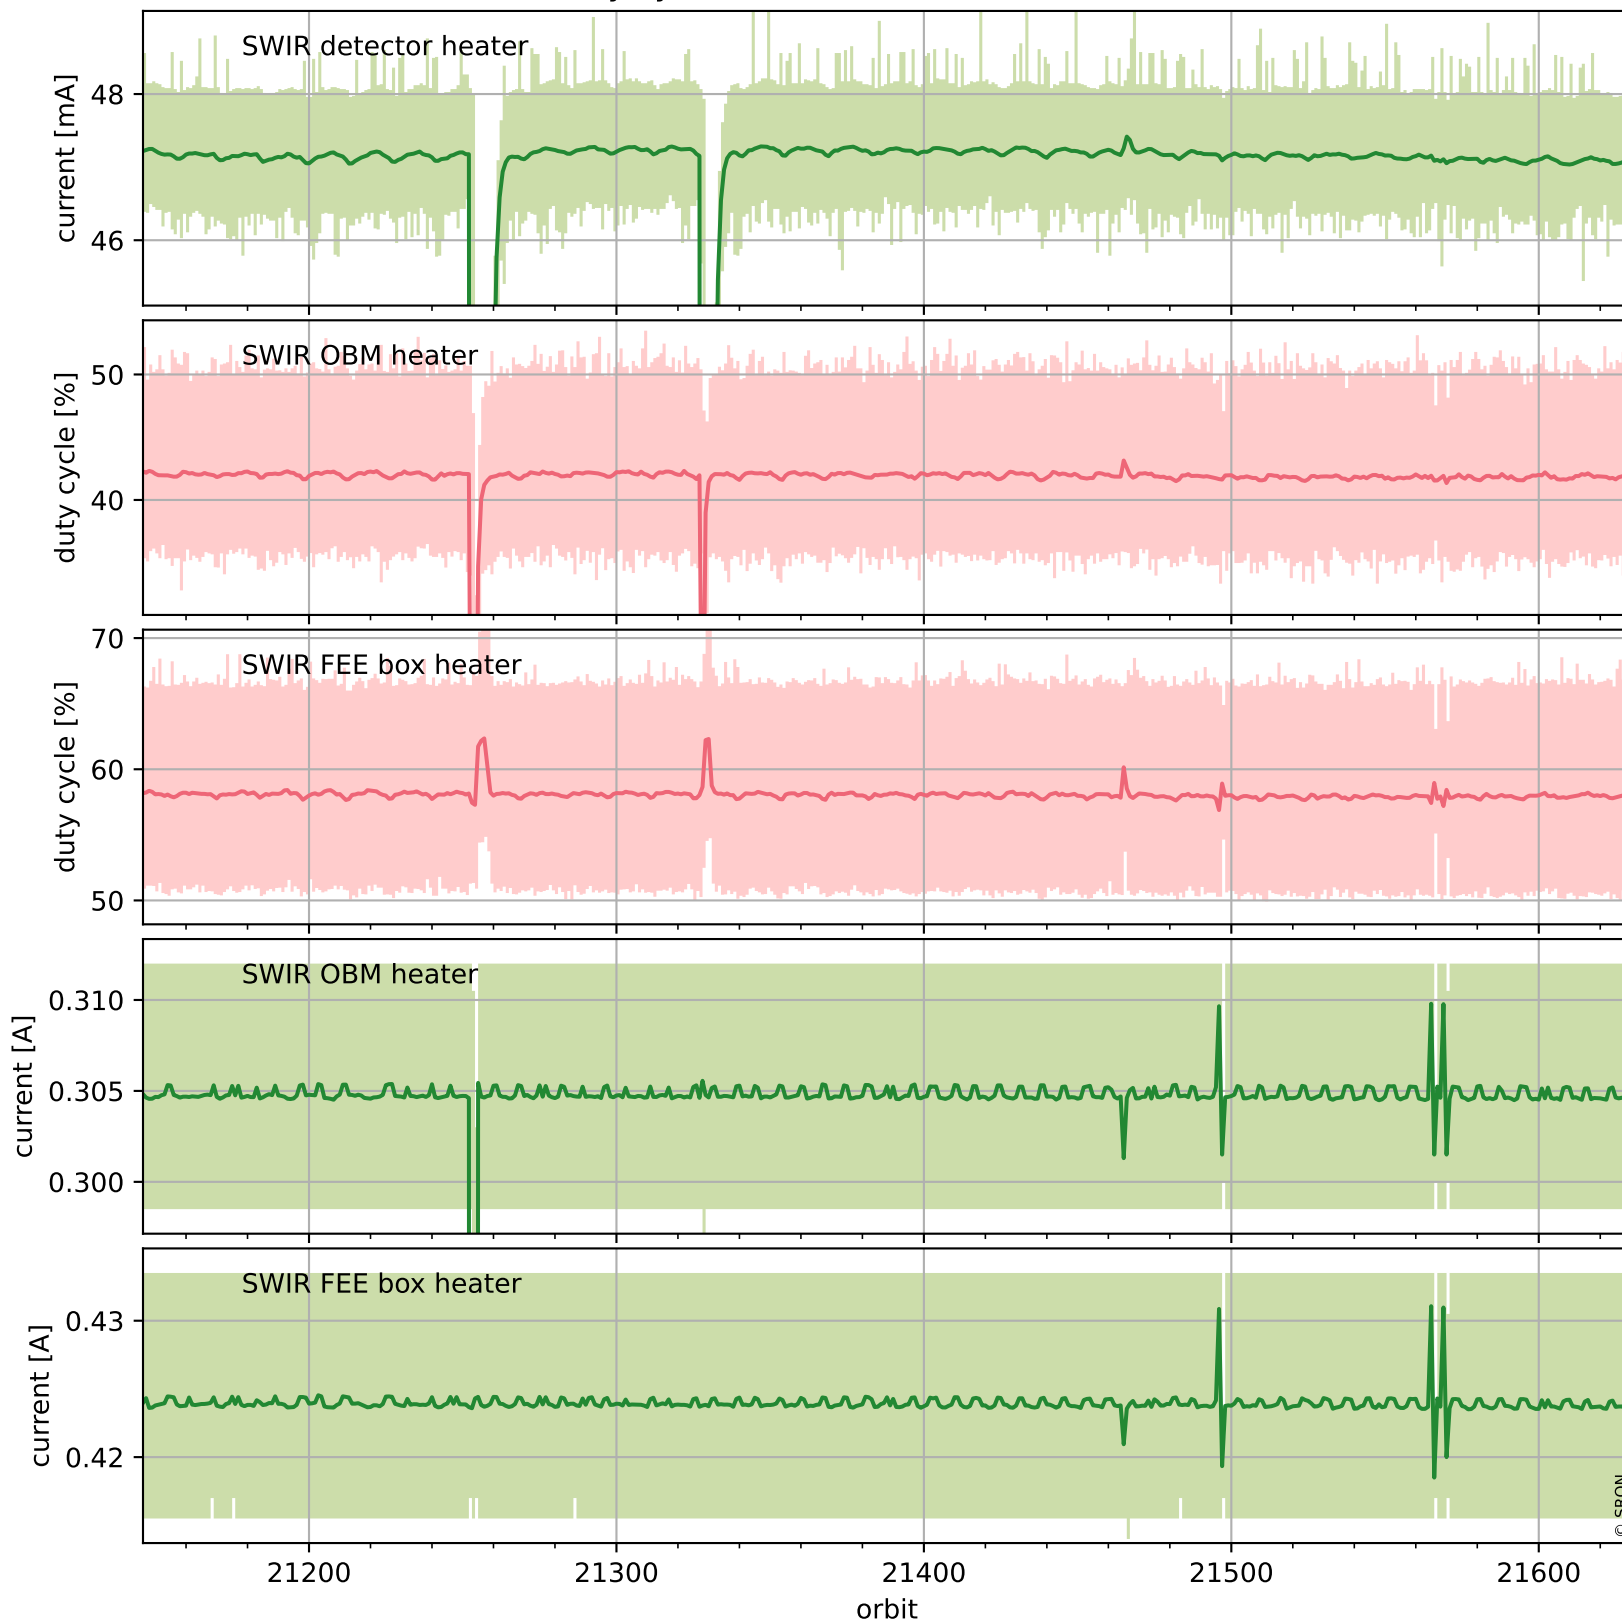

Tropomi SWIR housekeeping data

orbits : [21617, 21630]
coverage : 2021-12-15 / 2021-12-16
created : 2023-08-21T09:21:08

Temperature of sensors relevant for SWIR (one day)

Tropomi SWIR housekeeping data

orbits : [21146, 21630]
coverage : 2021-11-11 / 2021-12-16
created : 2023-08-21T09:21:08

Temperature of sensors relevant for SWIR (last month)

Tropomi SWIR housekeeping data

orbits : [21617, 21630]
coverage : 2021-12-15 / 2021-12-16
created : 2023-08-21T09:21:08

Current and duty cycle of 3 heaters relevant for SWIR (one day)

Tropomi SWIR housekeeping data

orbits : [21146, 21630]
coverage : 2021-11-11 / 2021-12-16
created : 2023-08-21T09:21:09

Current and duty cycle of 3 heaters relevant for SWIR (last month)

Tropomi SWIR housekeeping data

orbits : [21617, 21630]
coverage : 2021-12-15 / 2021-12-16
created : 2023-08-21T09:21:09

Temperature of sensors at the SWIR front-end electronics (one day)

Tropomi SWIR housekeeping data

orbits : [21146, 21630]
coverage : 2021-11-11 / 2021-12-16
created : 2023-08-21T09:21:09